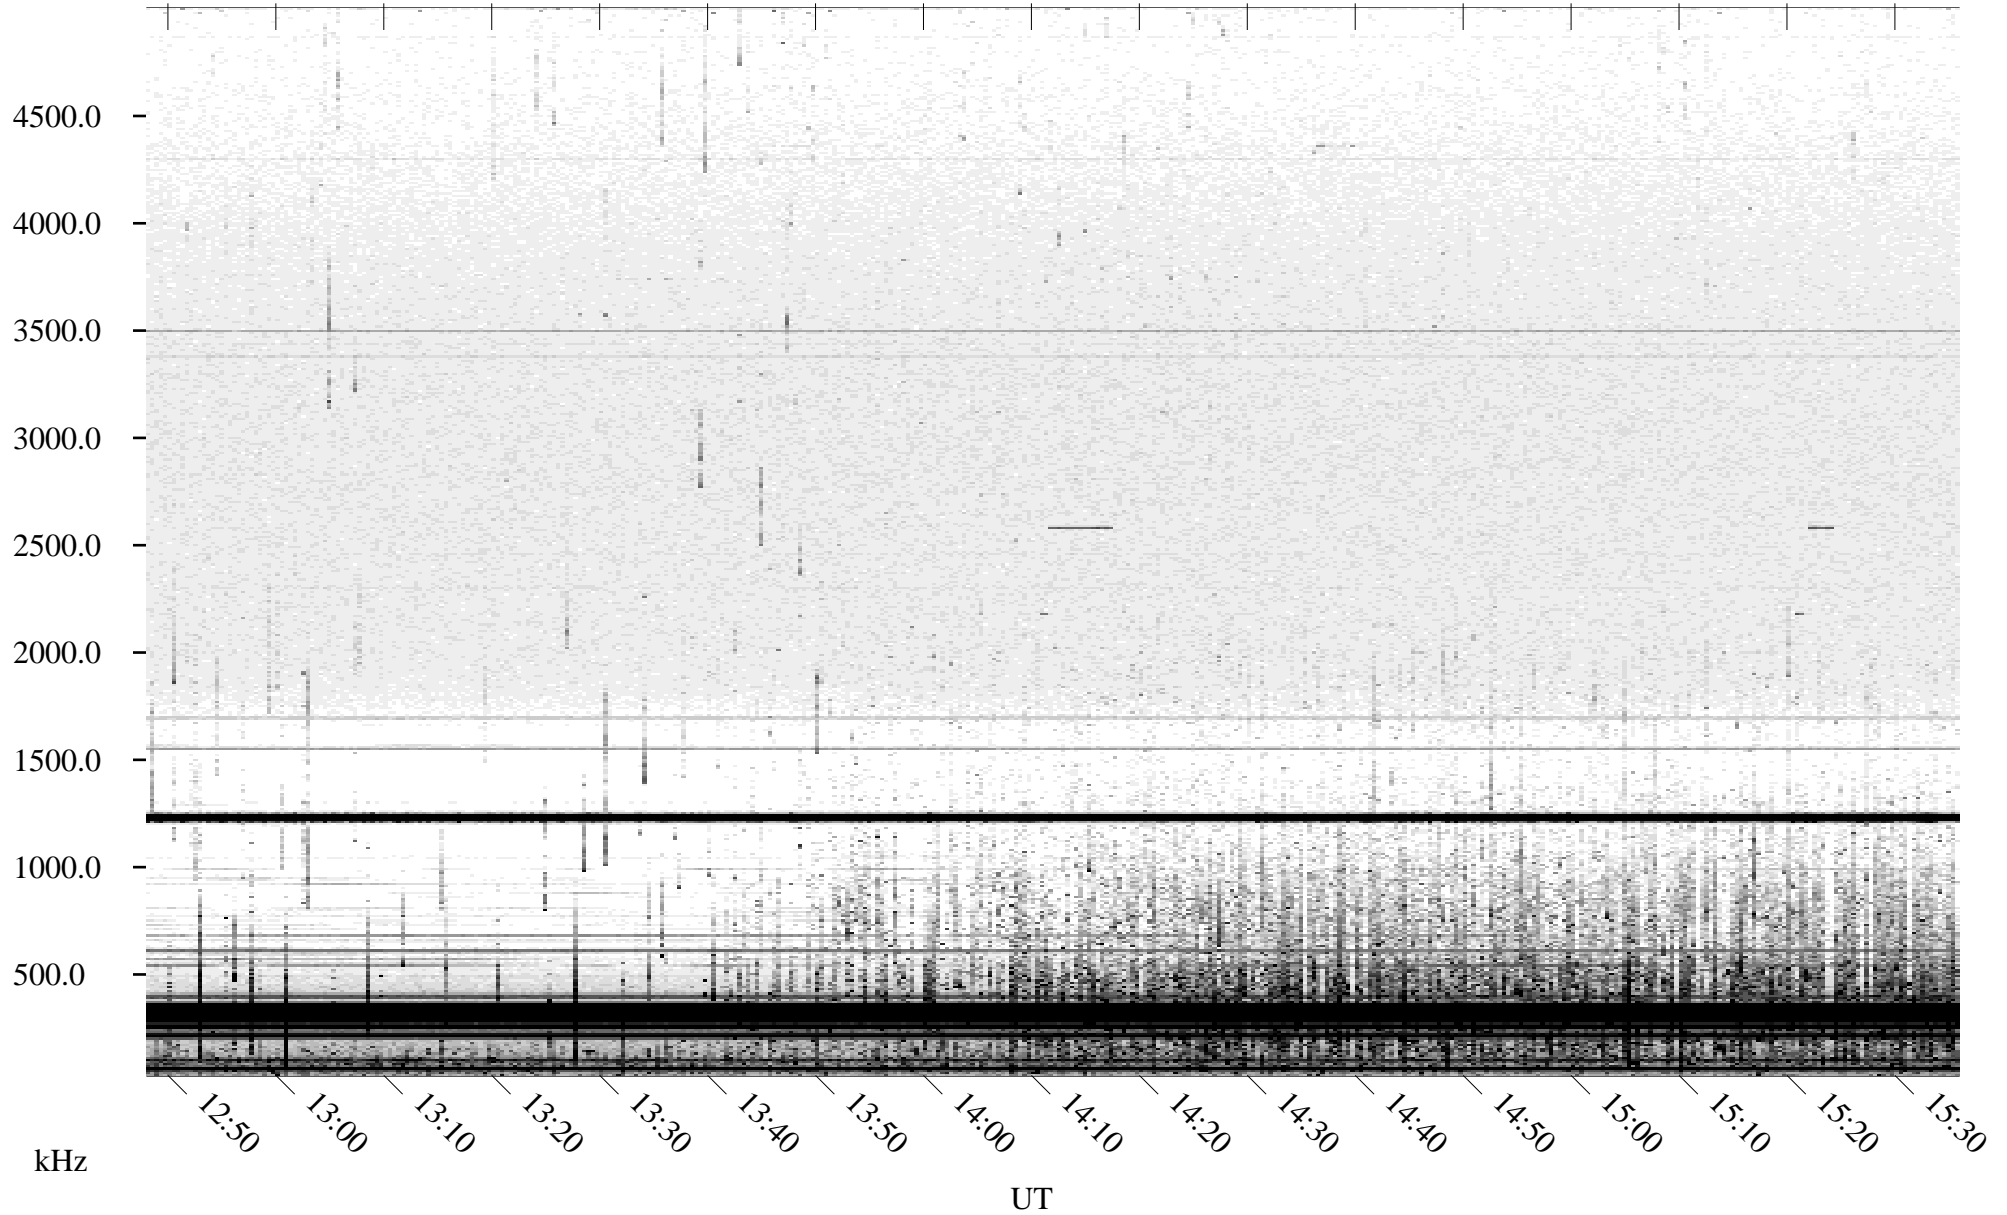

# 07/11/2005 Churchill, Manitoba

Linear Scale Black = 161 White = 15

ch051911.r01m max\_12

Page 5

# 07/11/2005 Churchill, Manitoba

Linear Scale    Black = 161    White = 15

ch051911.r01m max\_12

Page 6

# 07/11/2005 Churchill, Manitoba

Linear Scale    Black = 161    White = 15

ch051911.r01m max\_12

Page 7

# 07/11/2005 Churchill, Manitoba

Linear Scale    Black = 161    White = 15

ch051911.r01m max\_12