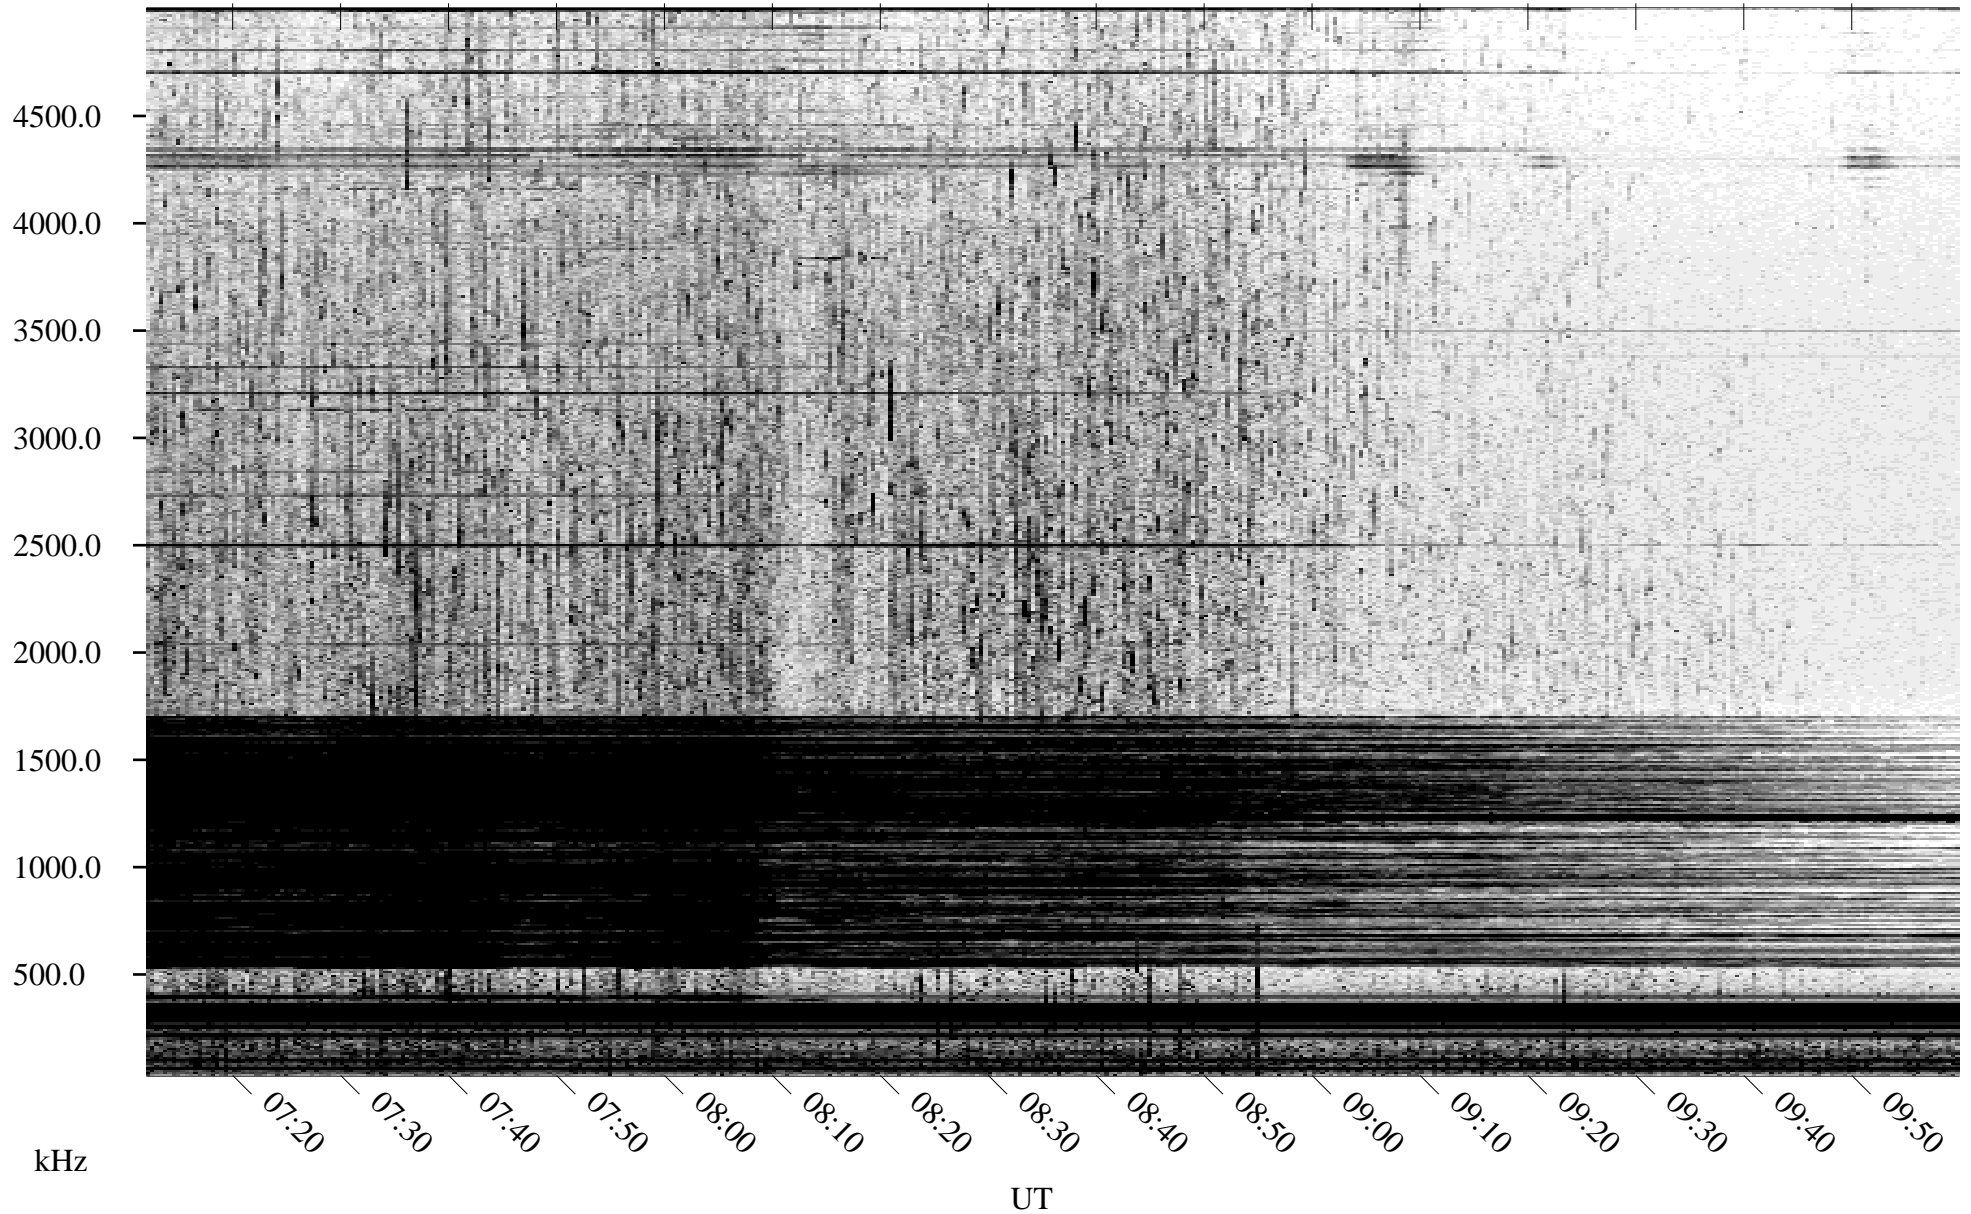

# 07/11/2005 Churchill, Manitoba

Linear Scale    Black = 161    White = 15

ch051911.r01m max\_12

Page 3

# 07/11/2005 Churchill, Manitoba

Linear Scale    Black = 161    White = 15

ch051911.r01m max\_12

Page 4

# 07/11/2005 Churchill, Manitoba

Linear Scale Black = 161 White = 15

ch051911.r01m max\_12

Page 5

# 07/11/2005 Churchill, Manitoba

Linear Scale    Black = 161    White = 15

ch051911.r01m max\_12

Page 6