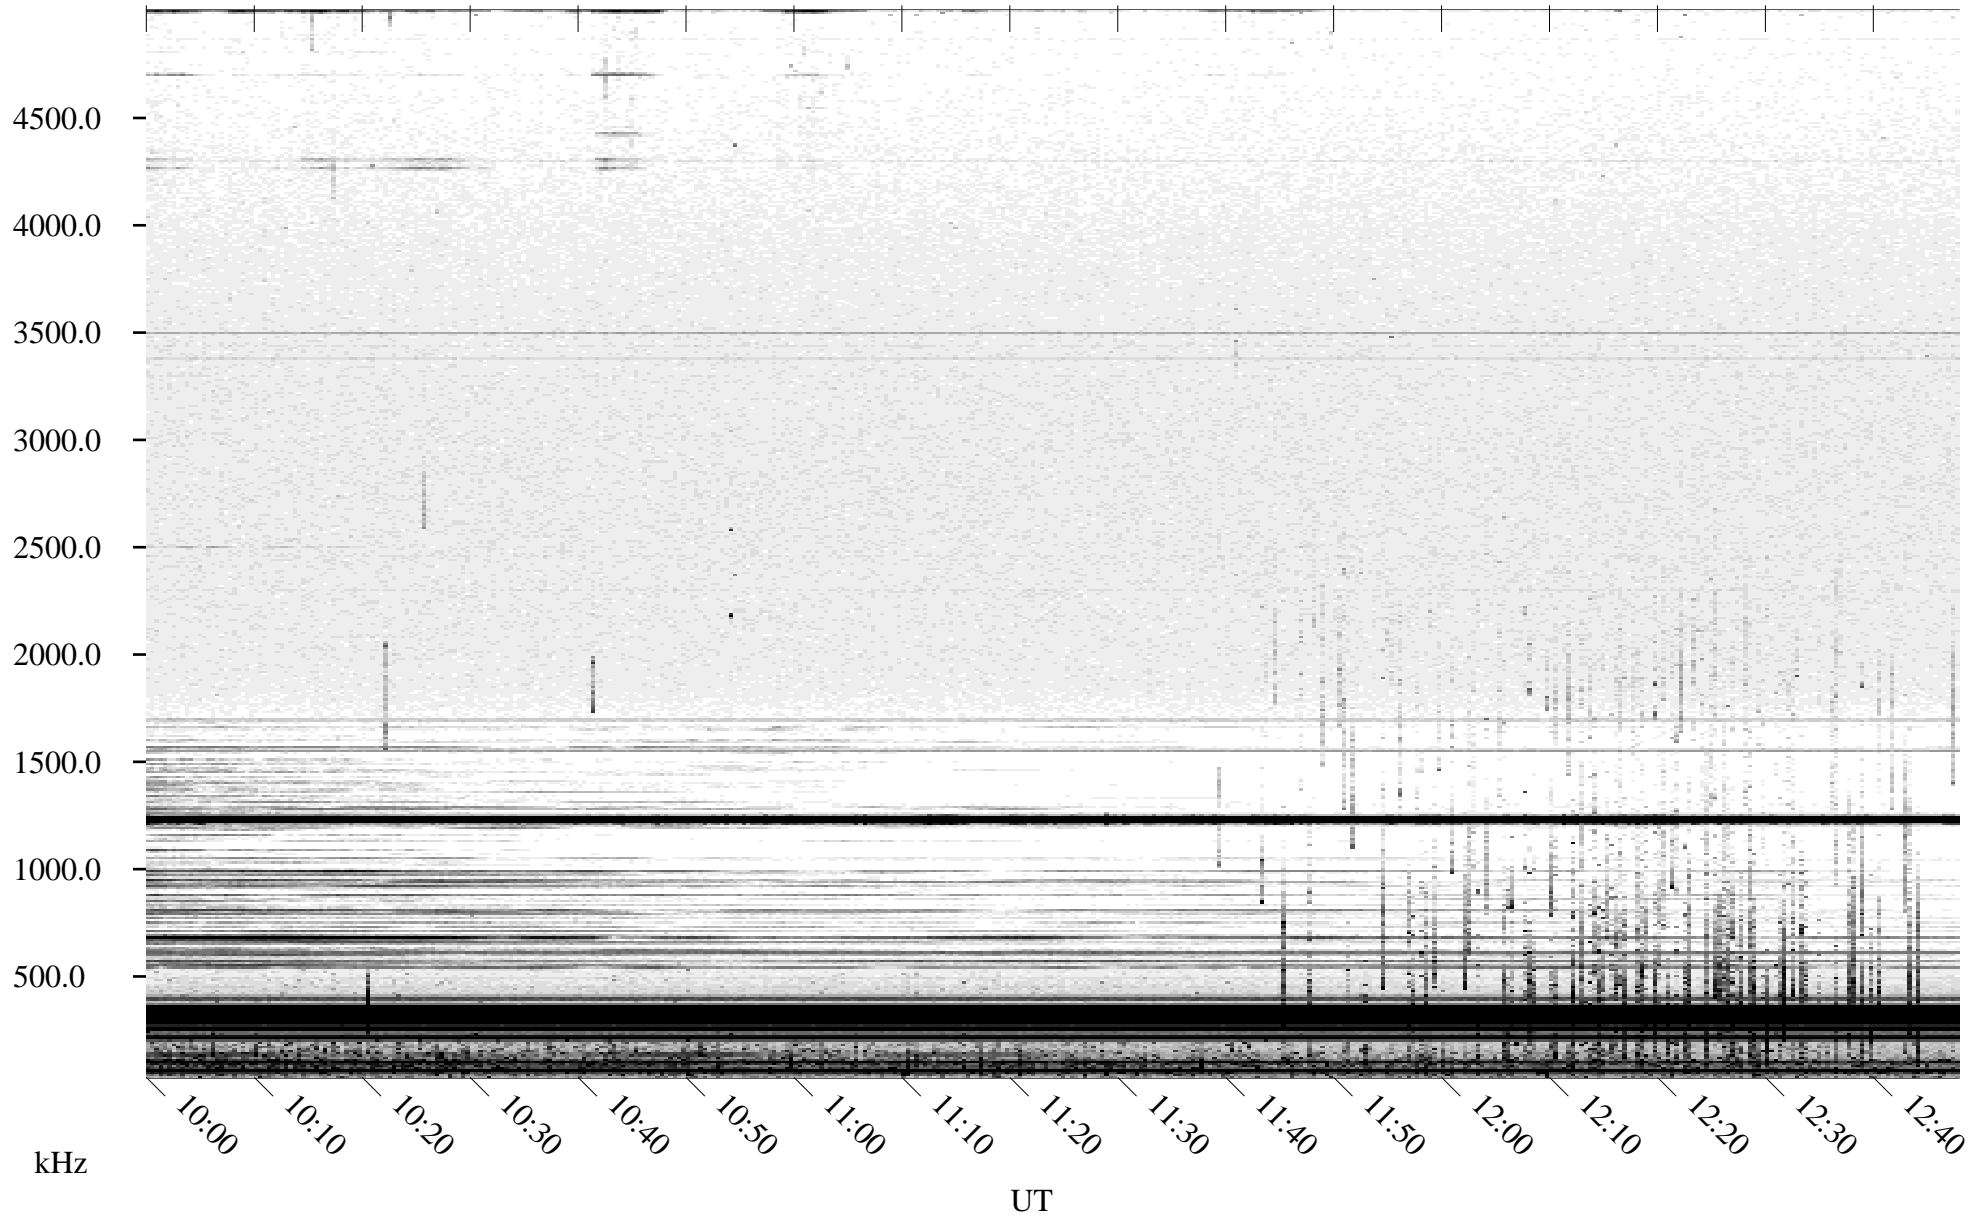

# 07/11/2005 Churchill, Manitoba

Linear Scale Black = 161 White = 15

ch051911.r01m max\_12

Page 5

# 07/11/2005 Churchill, Manitoba

Linear Scale    Black = 161    White = 15

ch051911.r01m max\_12

Page 6

# 07/11/2005 Churchill, Manitoba

Linear Scale    Black = 161    White = 15

ch051911.r01m max\_12

Page 7

# 07/11/2005 Churchill, Manitoba

Linear Scale    Black = 161    White = 15

ch051911.r01m max\_12