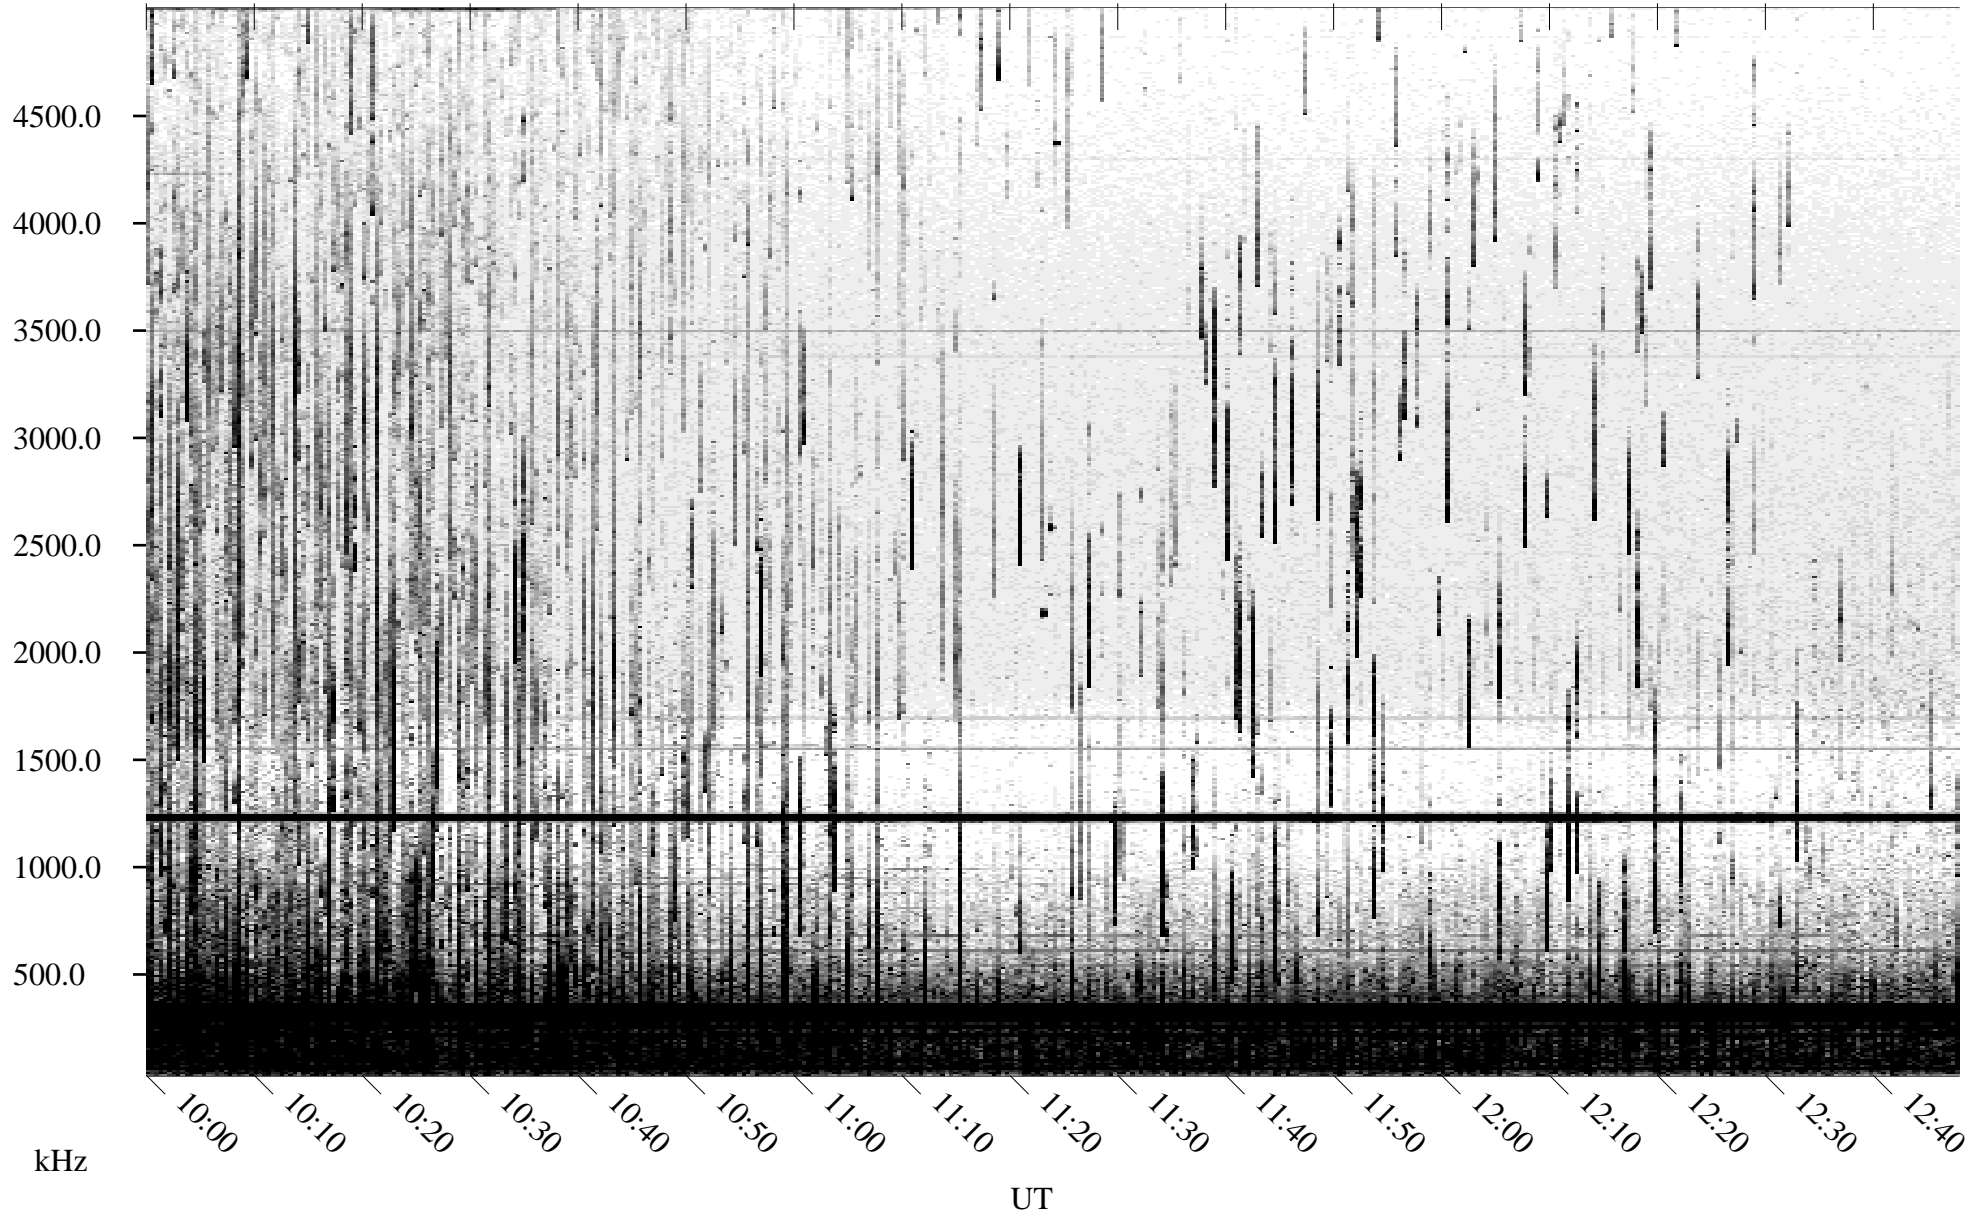

07/11/2005 Churchill, Manitoba

Linear Scale Black = 161 White = 15

ch05192l.r00m max_12

Page 1

07/11/2005 Churchill, Manitoba

Linear Scale Black = 161 White = 15

ch05192l.r00m max_12

07/12/2005 Churchill, Manitoba

Linear Scale Black = 161 White = 15

ch05192l.r00m max_12

Page 3

07/12/2005 Churchill, Manitoba

Linear Scale Black = 161 White = 15

ch05192l.r00m max_12

Page 4

07/12/2005 Churchill, Manitoba

Linear Scale Black = 161 White = 15

ch05192l.r00m max_12

Page 5

07/12/2005 Churchill, Manitoba

Linear Scale Black = 161 White = 15

ch05192l.r00m max_12

Page 6

07/12/2005 Churchill, Manitoba

Linear Scale Black = 161 White = 15

ch05192l.r00m max_12

Page 7

07/12/2005 Churchill, Manitoba

Linear Scale Black = 161 White = 15

ch05192l.r00m max_12

Page 8