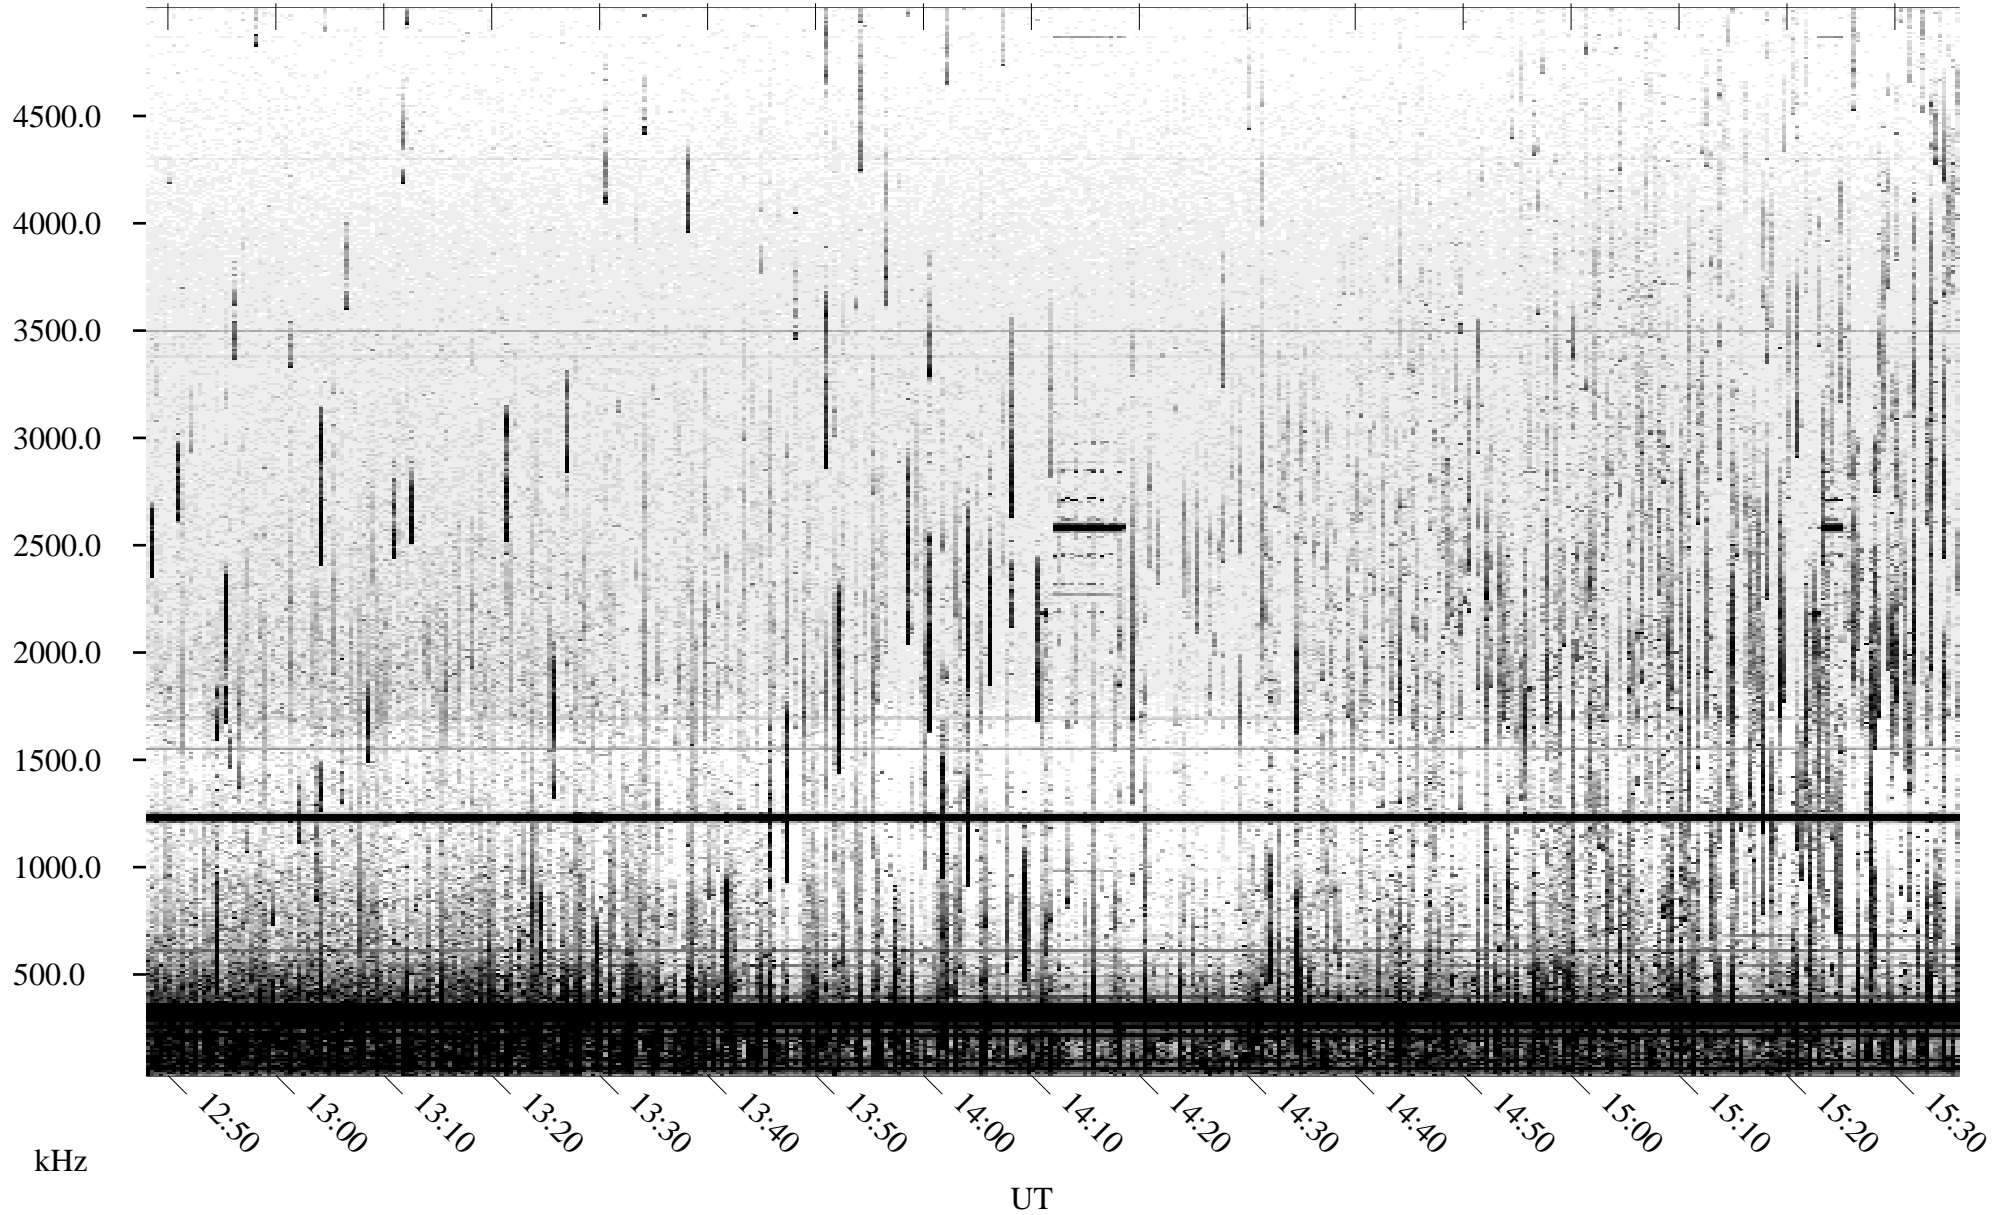

07/11/2005 Churchill, Manitoba

Linear Scale Black = 161 White = 15

ch05192l.r00m max_12

Page 1

07/11/2005 Churchill, Manitoba

Linear Scale Black = 161 White = 15

ch05192l.r00m max_12

07/12/2005 Churchill, Manitoba

Linear Scale Black = 161 White = 15

ch05192l.r00m max_12

Page 3

07/12/2005 Churchill, Manitoba

Linear Scale Black = 161 White = 15

ch05192l.r00m max_12

Page 4

07/12/2005 Churchill, Manitoba

Linear Scale Black = 161 White = 15

ch05192l.r00m max_12

Page 5

07/12/2005 Churchill, Manitoba

Linear Scale Black = 161 White = 15

ch05192l.r00m max_12

Page 6

07/12/2005 Churchill, Manitoba

Linear Scale Black = 161 White = 15

ch05192l.r00m max_12

Page 7

07/12/2005 Churchill, Manitoba

Linear Scale Black = 161 White = 15

ch05192l.r00m max_12

Page 8