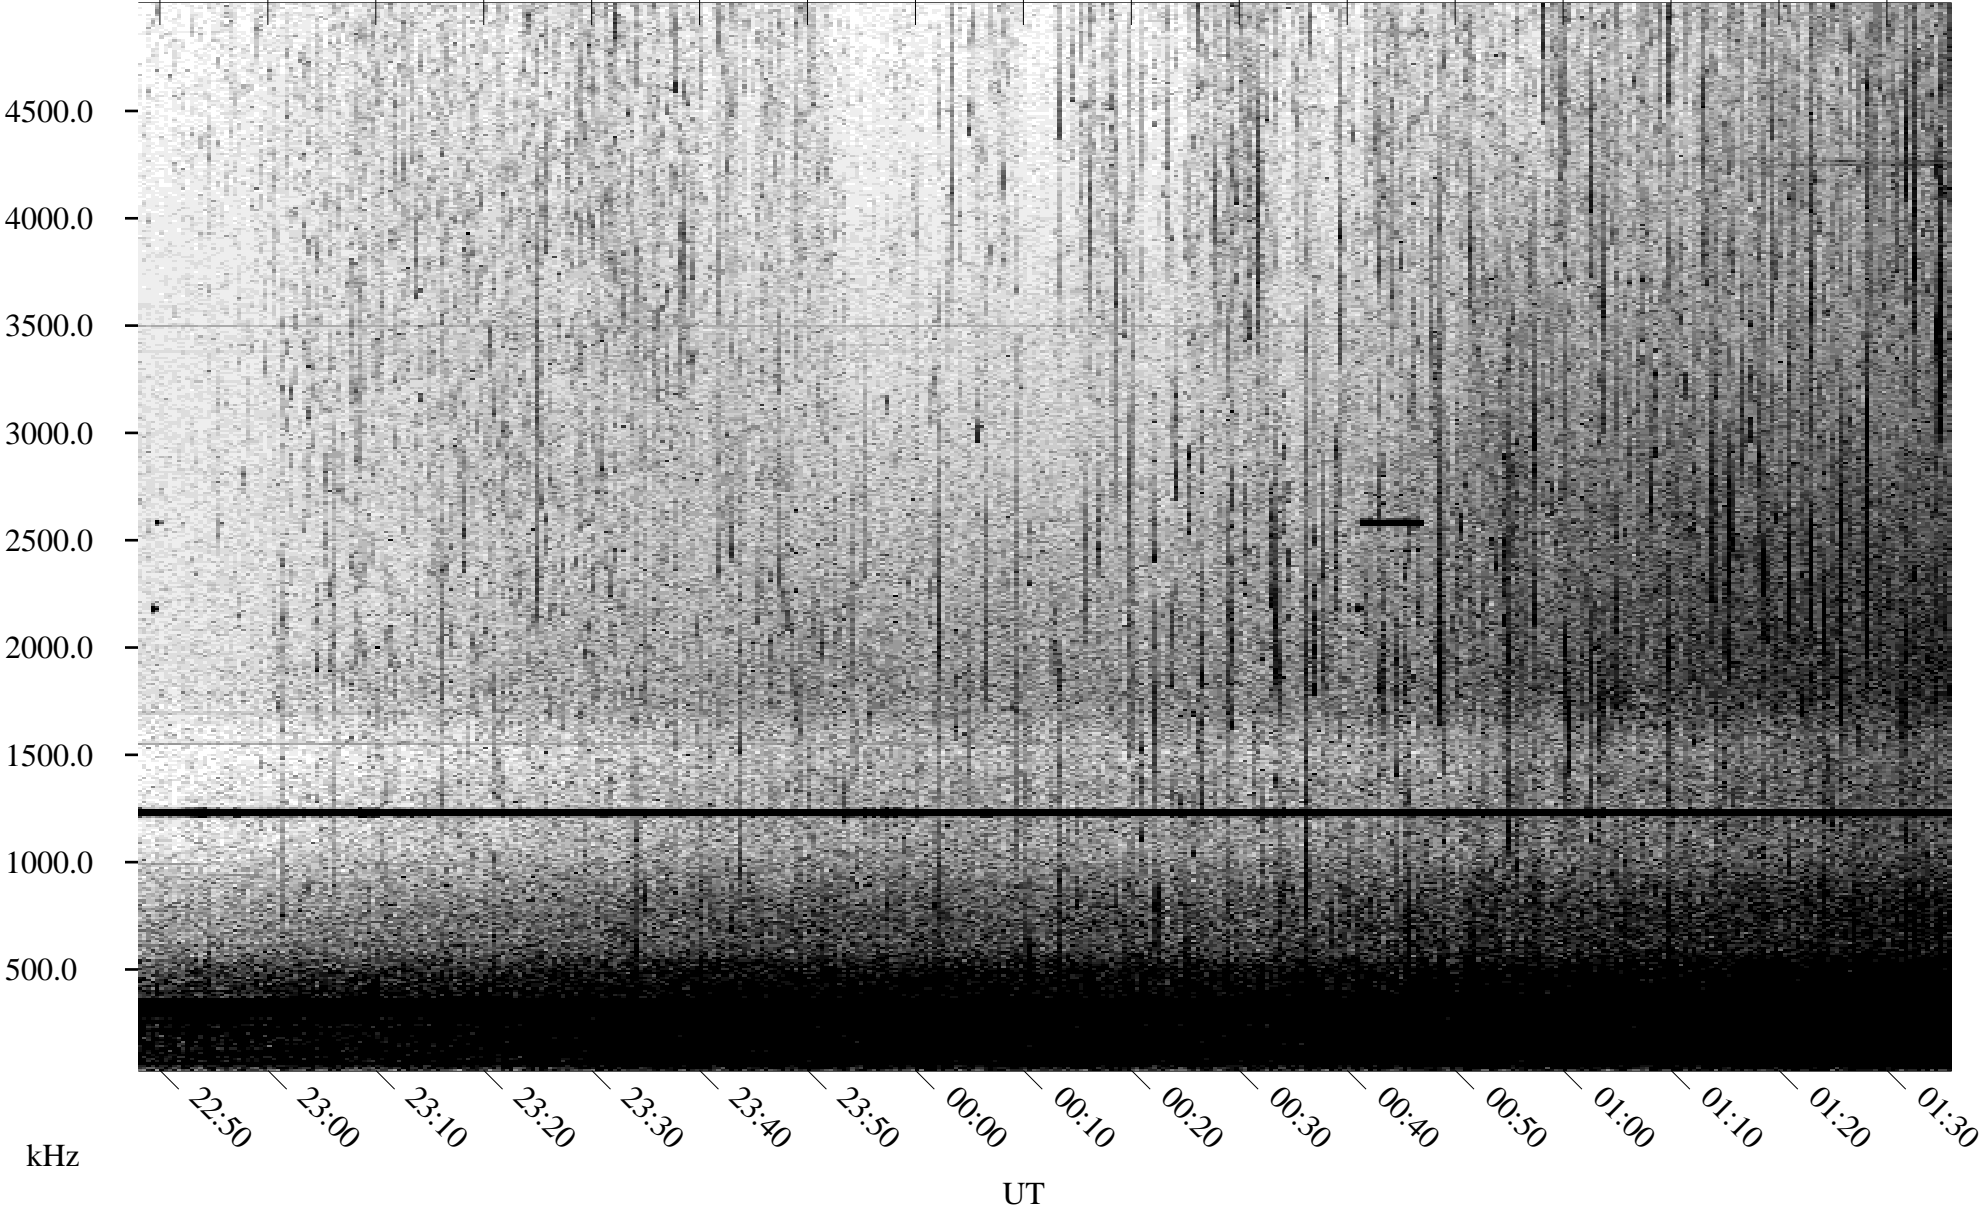

07/11/2005 Churchill, Manitoba

Linear Scale Black = 161 White = 15

ch05192l.r00m max_12

Page 1

07/11/2005 Churchill, Manitoba

Linear Scale Black = 161 White = 15

ch05192l.r00m max_12

07/12/2005 Churchill, Manitoba

Linear Scale Black = 161 White = 15

ch05192l.r00m max_12

Page 3

07/12/2005 Churchill, Manitoba

Linear Scale Black = 161 White = 15

ch05192l.r00m max_12

Page 4

07/12/2005 Churchill, Manitoba

Linear Scale Black = 161 White = 15

ch05192l.r00m max_12

Page 5

07/12/2005 Churchill, Manitoba

Linear Scale Black = 161 White = 15

ch05192l.r00m max_12

Page 6

07/12/2005 Churchill, Manitoba

Linear Scale Black = 161 White = 15

ch05192l.r00m max_12

Page 7

07/12/2005 Churchill, Manitoba

Linear Scale Black = 161 White = 15

ch05192l.r00m max_12

Page 8