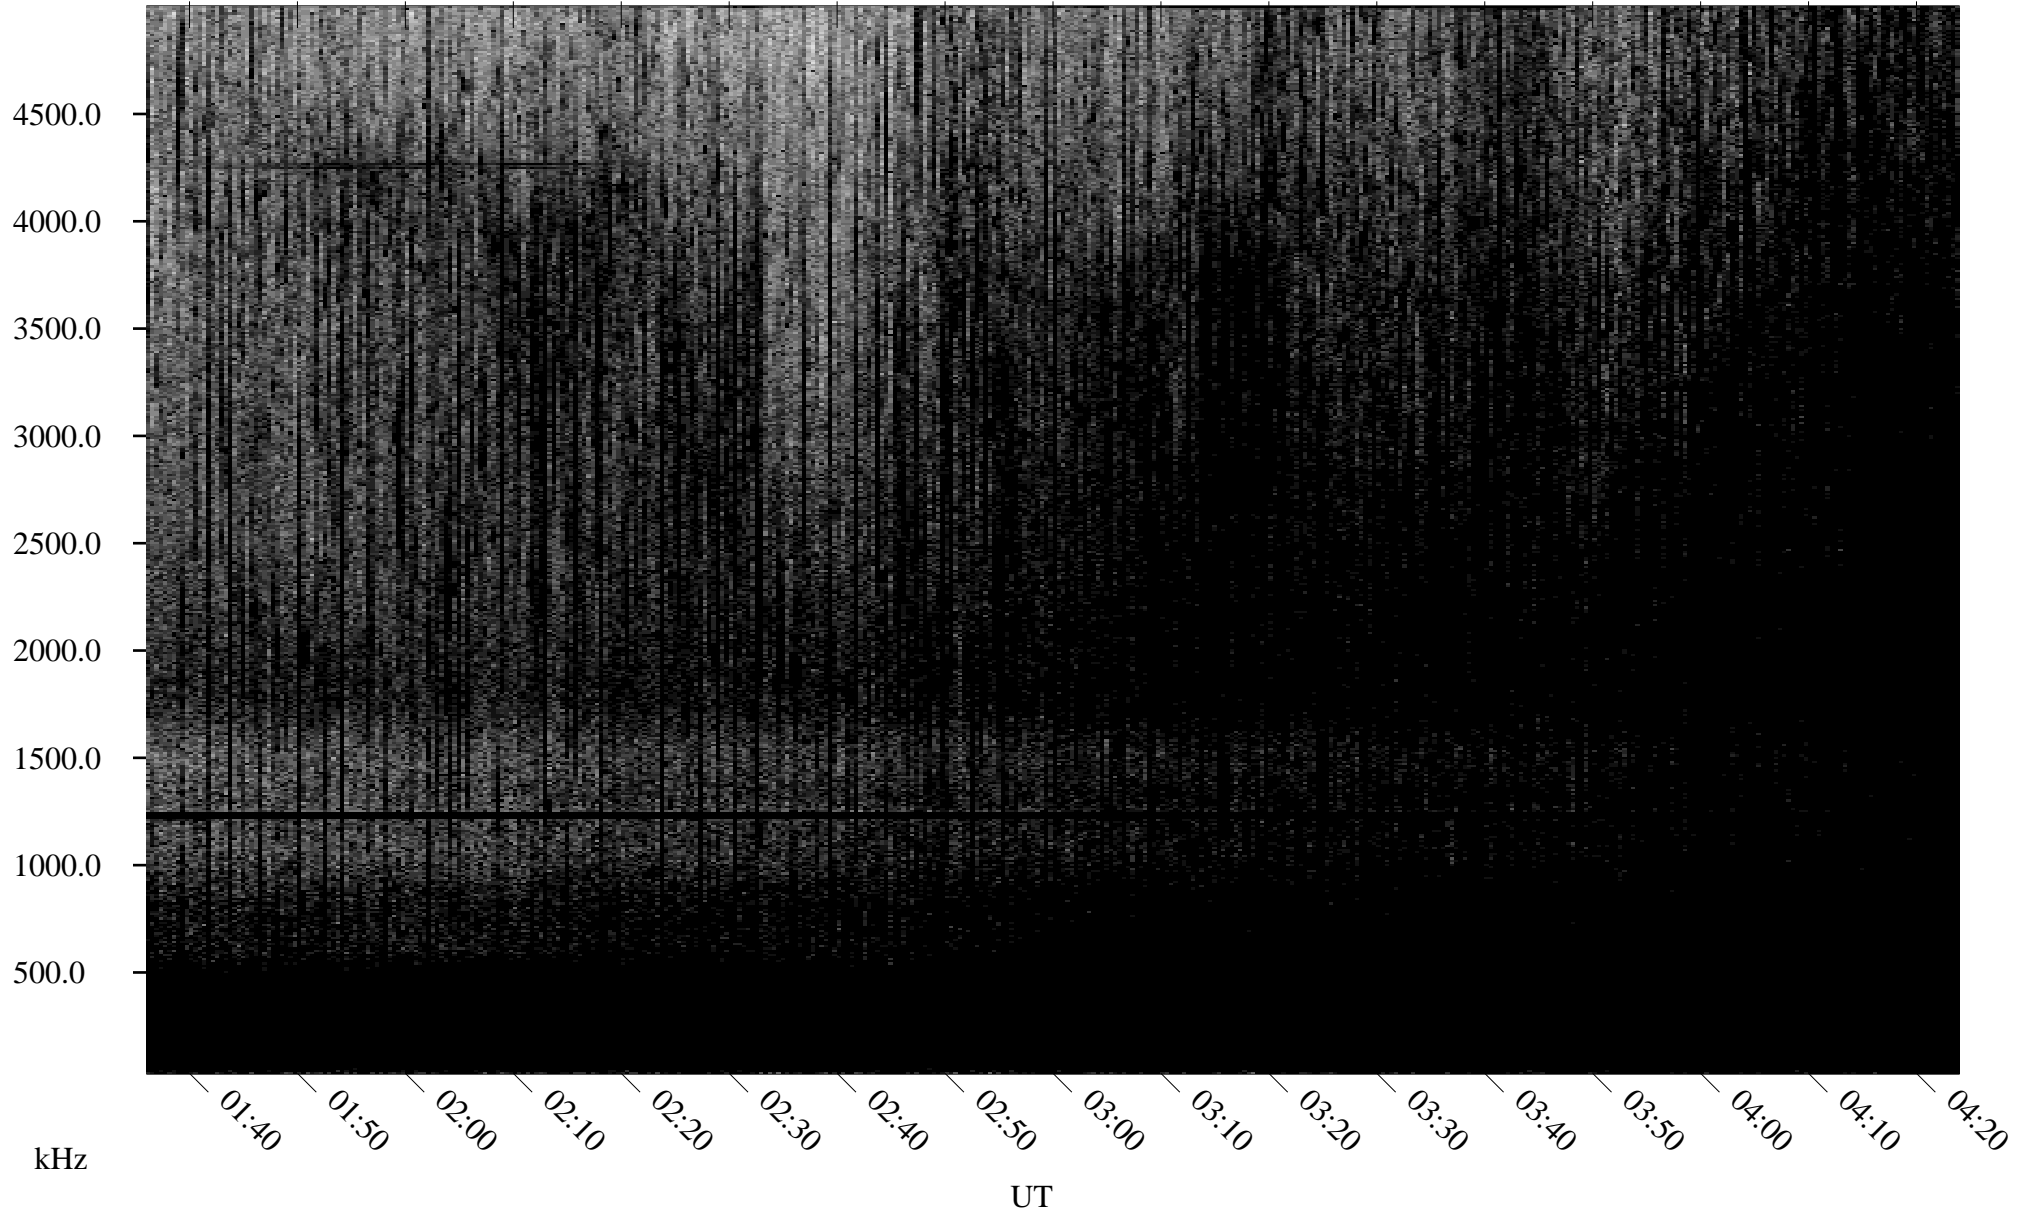

07/11/2005 Churchill, Manitoba

Linear Scale Black = 161 White = 15

ch05192l.r00m max_12

Page 1

07/11/2005 Churchill, Manitoba

Linear Scale Black = 161 White = 15

ch05192l.r00m max_12

07/12/2005 Churchill, Manitoba

Linear Scale Black = 161 White = 15

ch05192l.r00m max_12

Page 3

07/12/2005 Churchill, Manitoba

Linear Scale Black = 161 White = 15

ch05192l.r00m max_12

Page 4

07/12/2005 Churchill, Manitoba

Linear Scale Black = 161 White = 15

ch05192l.r00m max_12

Page 5

07/12/2005 Churchill, Manitoba

Linear Scale Black = 161 White = 15

ch05192l.r00m max_12

Page 6

07/12/2005 Churchill, Manitoba

Linear Scale Black = 161 White = 15

ch05192l.r00m max_12

Page 7

07/12/2005 Churchill, Manitoba

Linear Scale Black = 161 White = 15

ch05192l.r00m max_12

Page 8