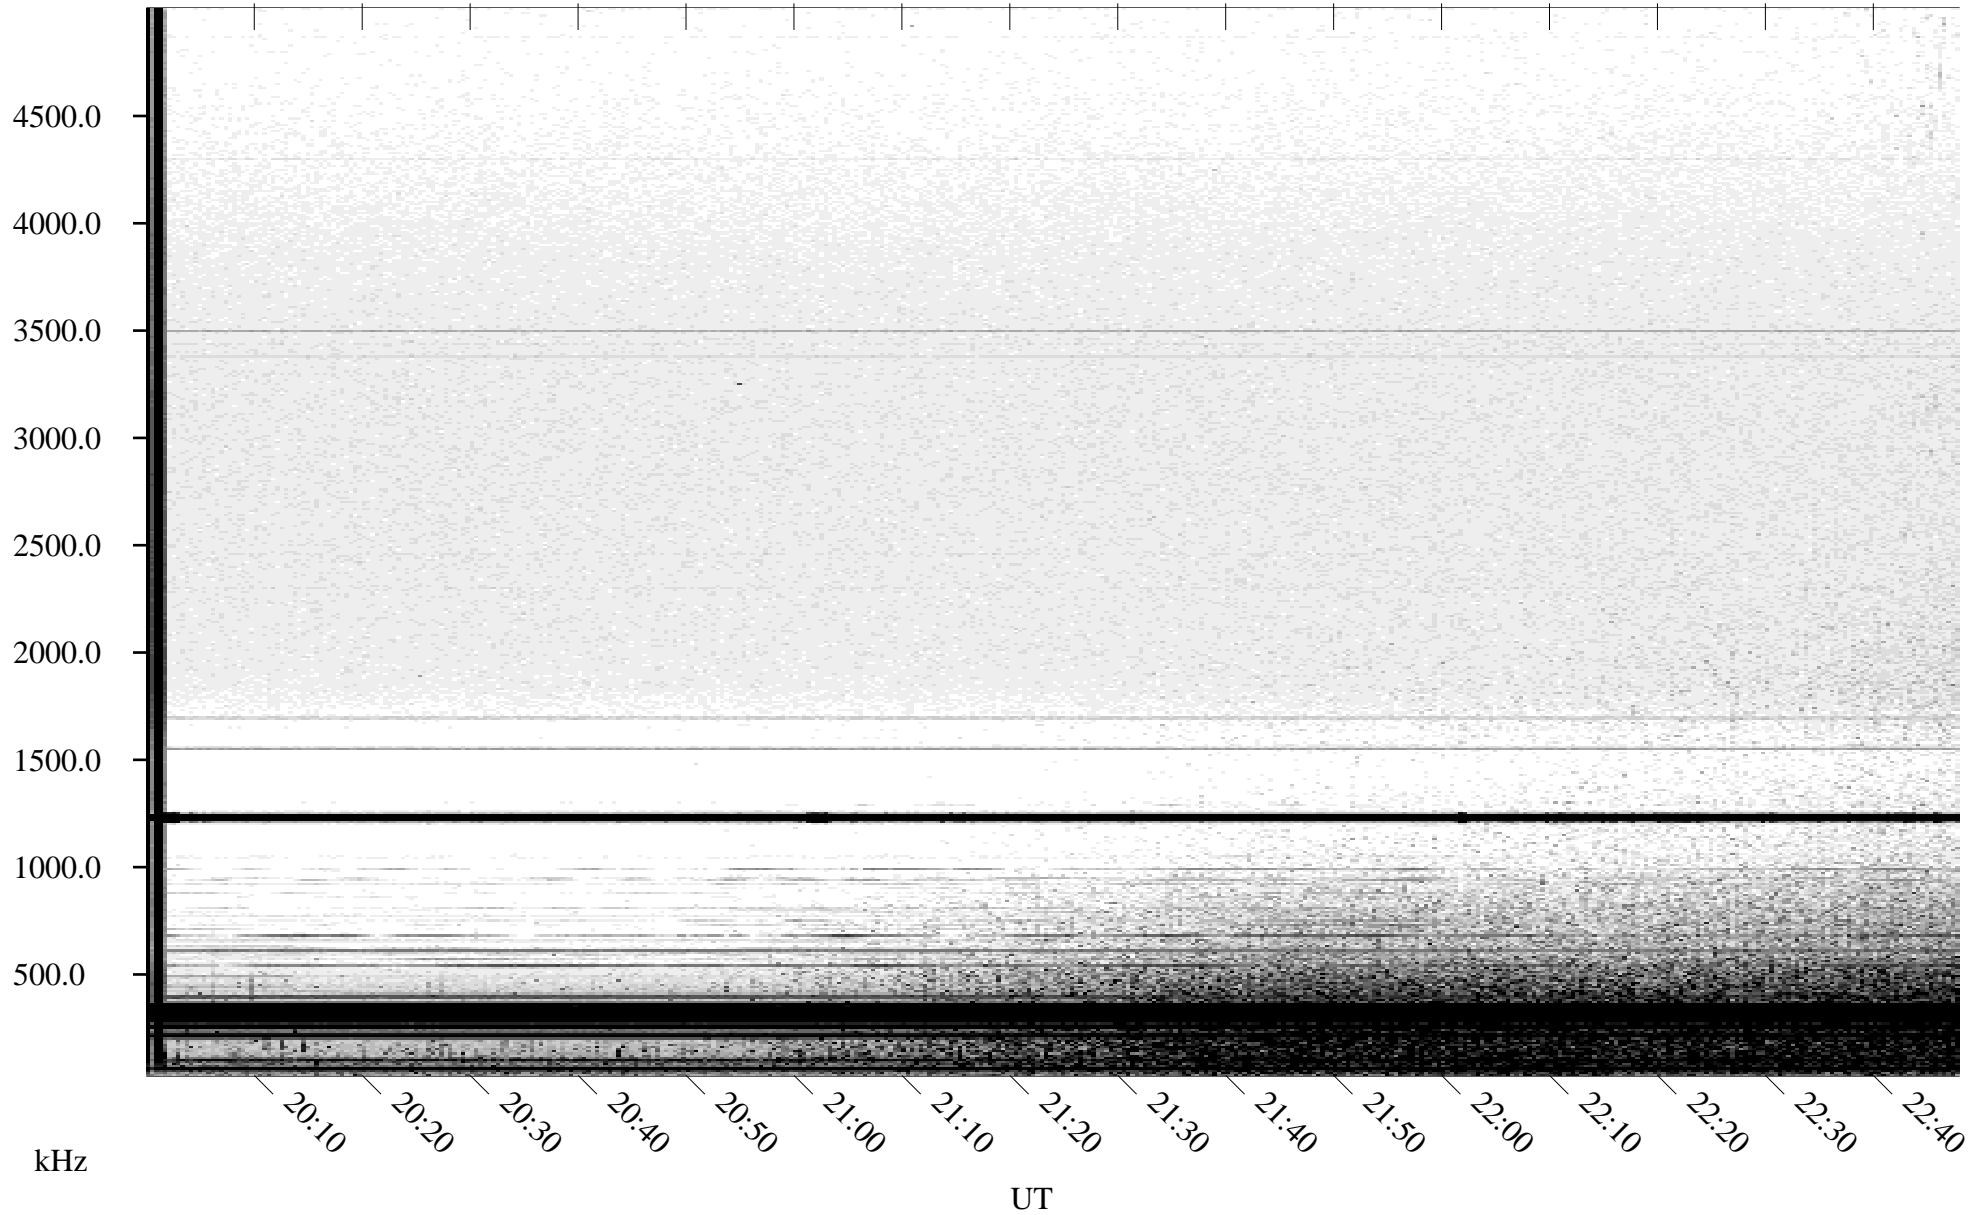

07/11/2005 Churchill, Manitoba

Linear Scale Black = 161 White = 15

ch05192l.r00m max_12

Page 1

07/11/2005 Churchill, Manitoba

Linear Scale Black = 161 White = 15

ch05192l.r00m max_12

07/12/2005 Churchill, Manitoba

Linear Scale Black = 161 White = 15

ch05192l.r00m max_12

Page 3

07/12/2005 Churchill, Manitoba

Linear Scale Black = 161 White = 15

ch05192l.r00m max_12

Page 4

07/12/2005 Churchill, Manitoba

Linear Scale Black = 161 White = 15

ch05192l.r00m max_12

Page 5

07/12/2005 Churchill, Manitoba

Linear Scale Black = 161 White = 15

ch05192l.r00m max_12

Page 6

07/12/2005 Churchill, Manitoba

Linear Scale Black = 161 White = 15

ch05192l.r00m max_12

Page 7

07/12/2005 Churchill, Manitoba

Linear Scale Black = 161 White = 15

ch05192l.r00m max_12

Page 8