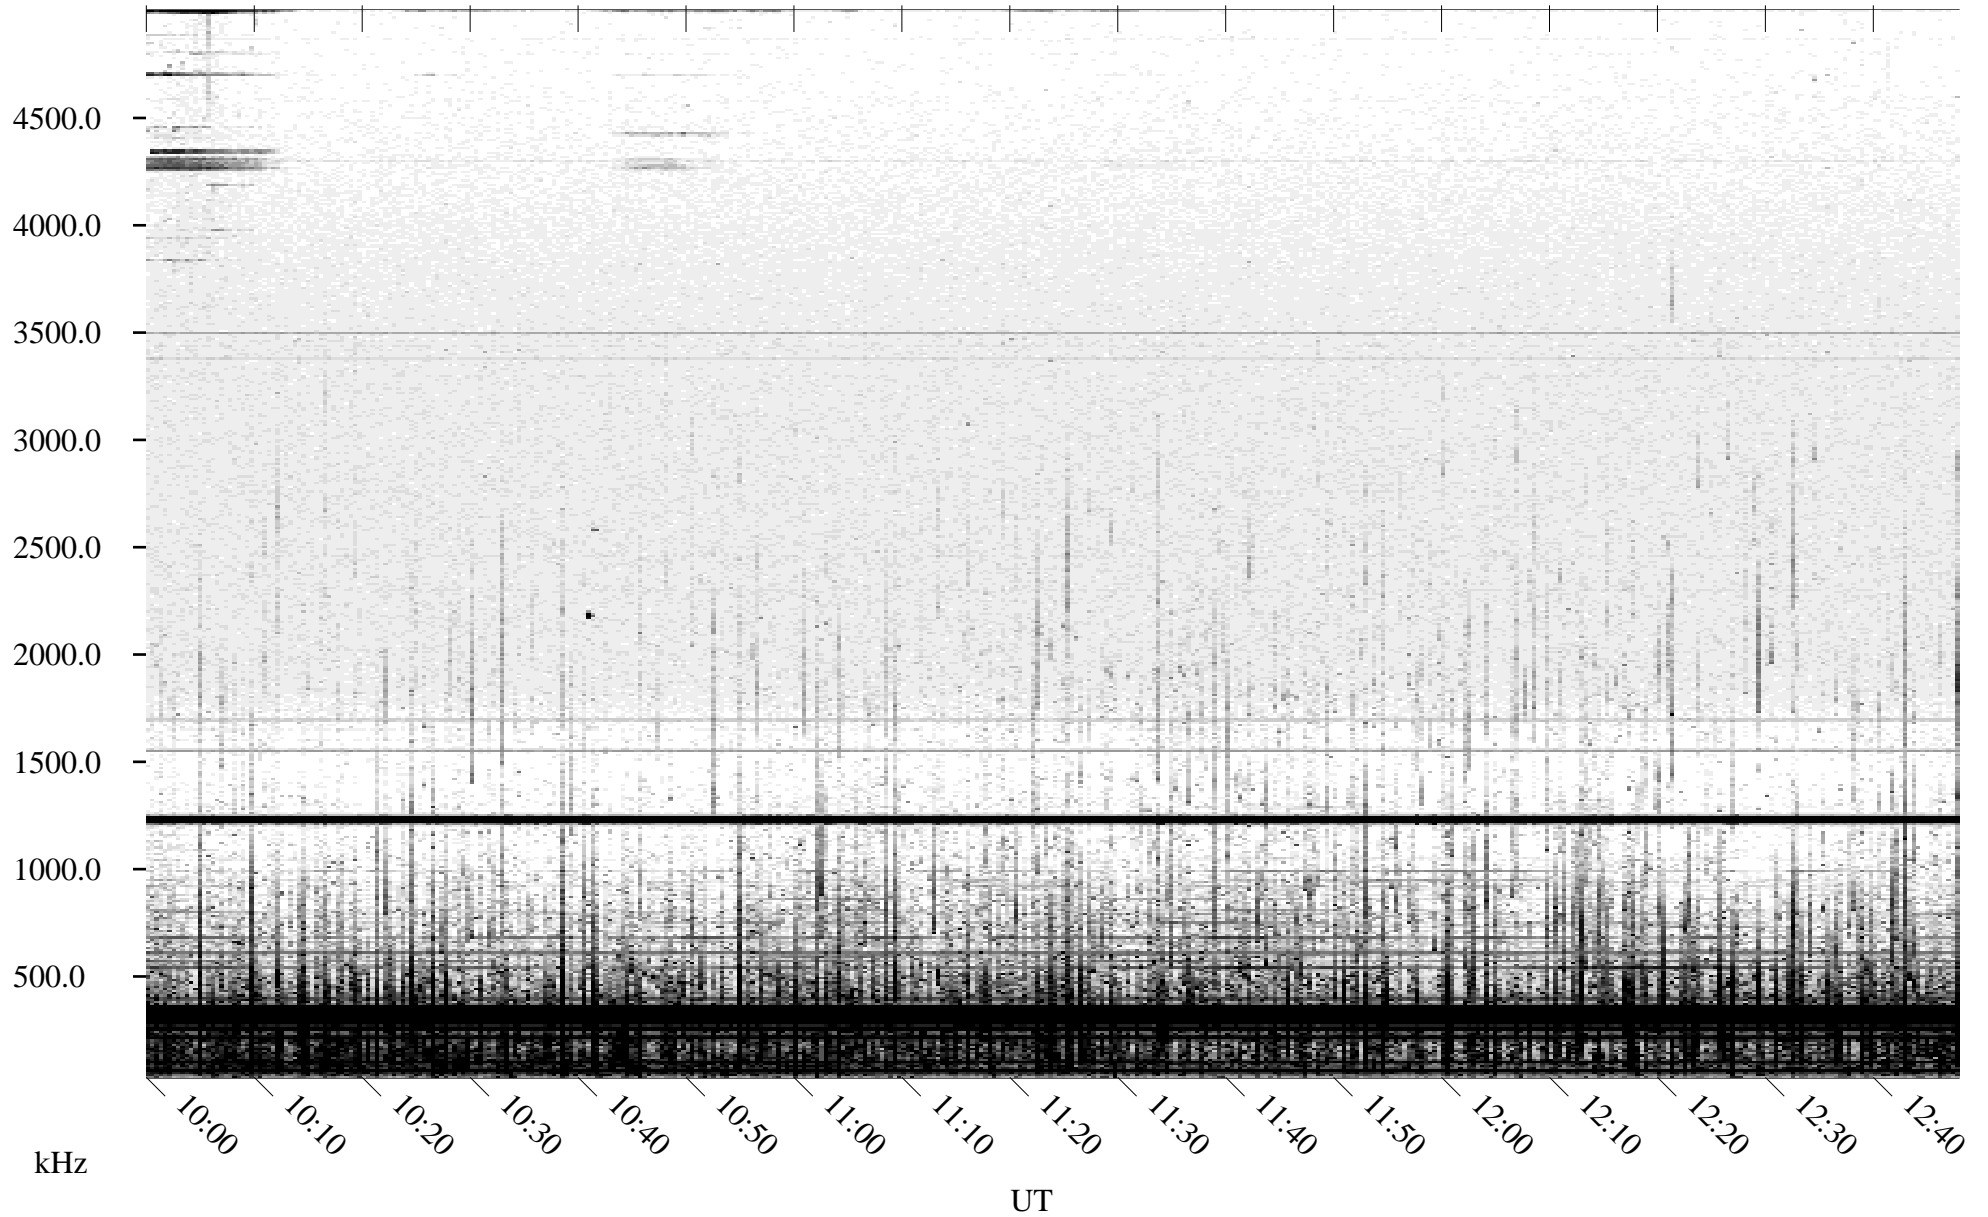

07/12/2005 Churchill, Manitoba

Linear Scale Black = 161 White = 15

ch05193l.r00m max_12

Page 1

07/12/2005 Churchill, Manitoba

Linear Scale Black = 161 White = 15

ch05193l.r00m max_12

Page 2

07/13/2005 Churchill, Manitoba

Linear Scale Black = 161 White = 15

ch05193l.r00m max_12

Page 3

07/13/2005 Churchill, Manitoba

Linear Scale Black = 161 White = 15

ch05193l.r00m max_12

Page 4

07/13/2005 Churchill, Manitoba

Linear Scale Black = 161 White = 15

ch05193l.r00m max_12

Page 5

07/13/2005 Churchill, Manitoba

Linear Scale Black = 161 White = 15

ch05193l.r00m max_12

Page 6

07/13/2005 Churchill, Manitoba

Linear Scale Black = 161 White = 15

ch05193l.r00m max_12

Page 7

07/13/2005 Churchill, Manitoba

Linear Scale Black = 161 White = 15

ch05193l.r00m max_12