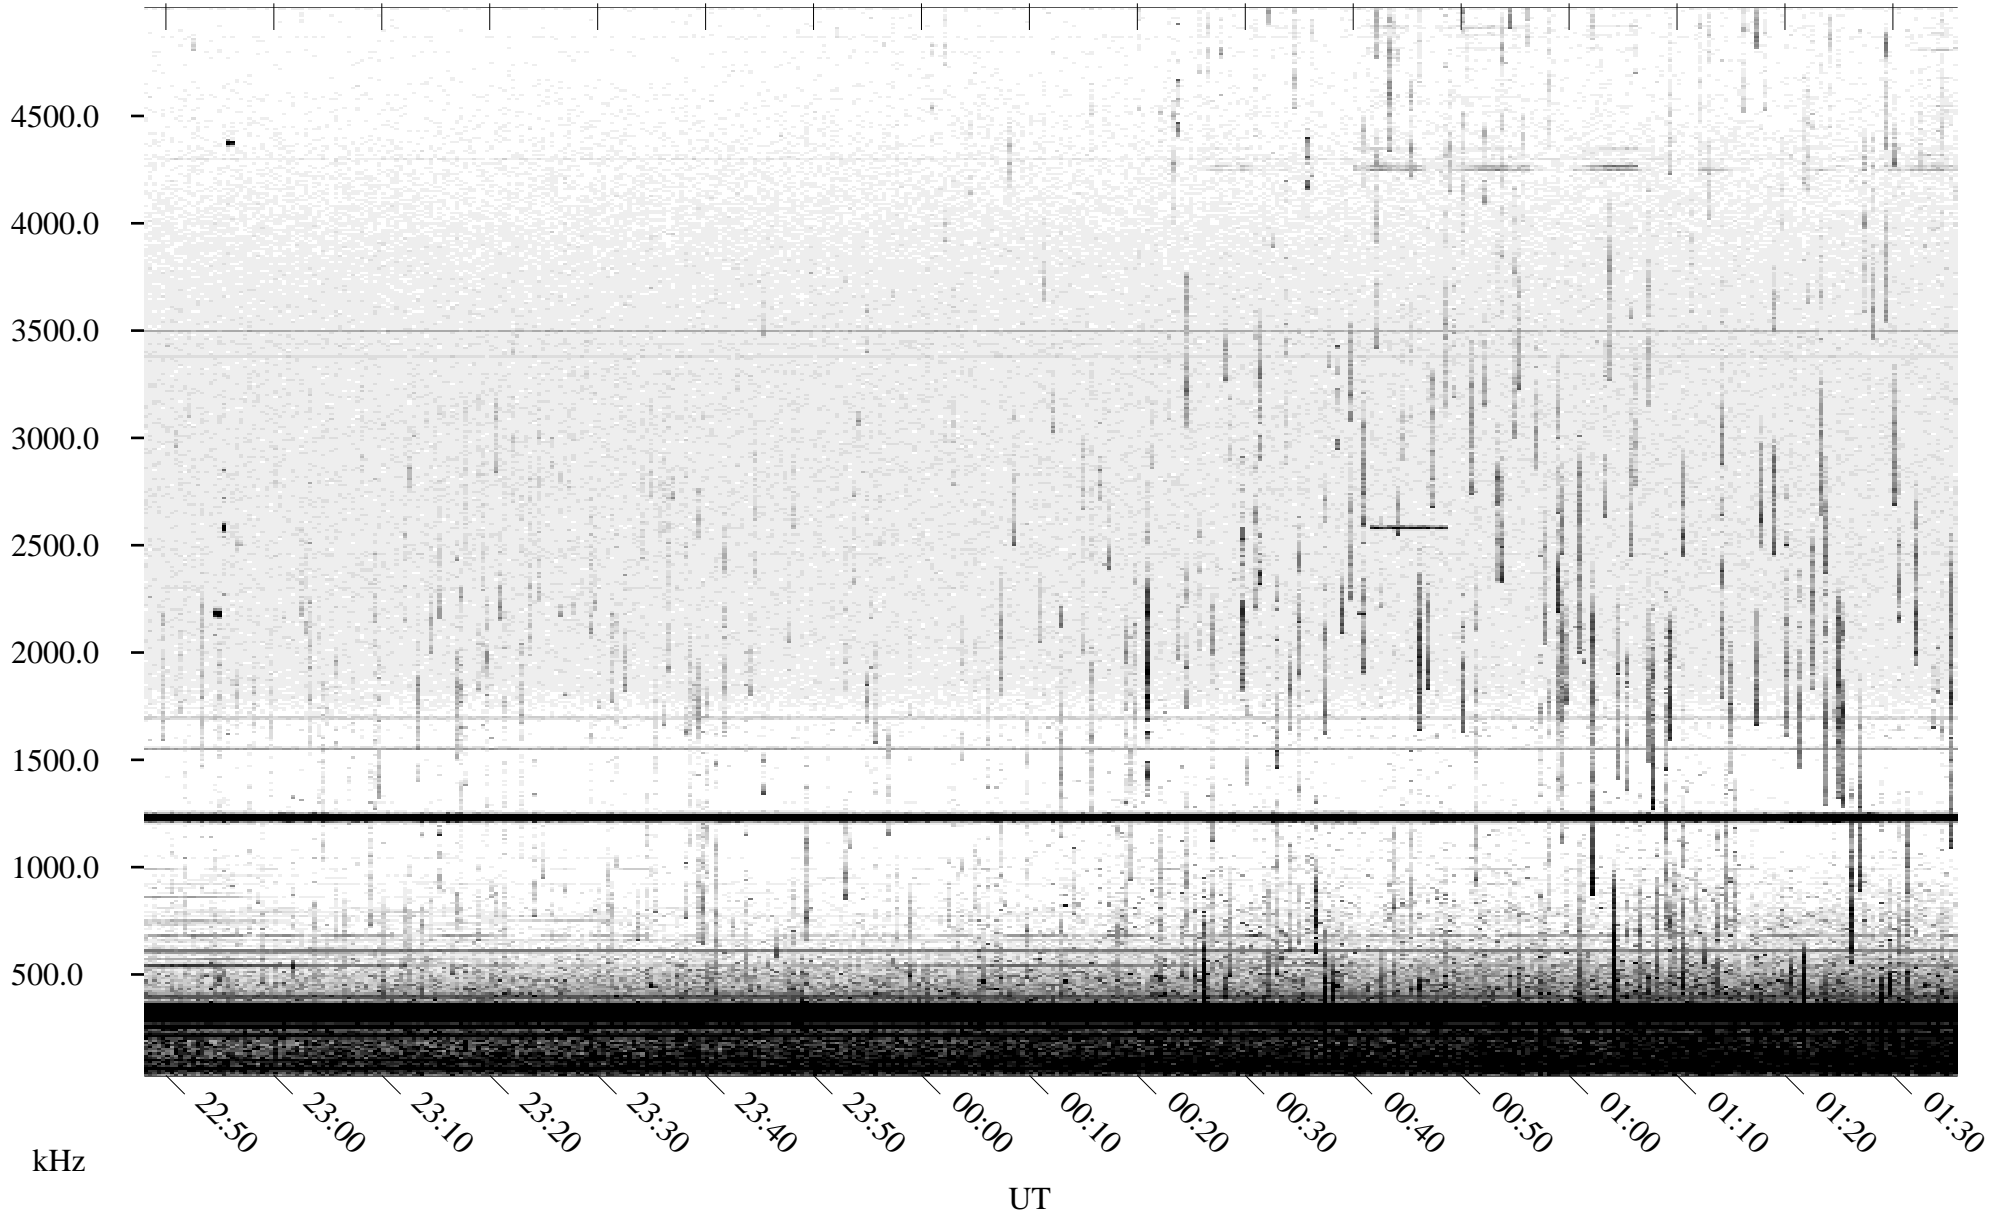

07/12/2005 Churchill, Manitoba

Linear Scale Black = 161 White = 15

ch05193l.r00m max_12

Page 1

07/12/2005 Churchill, Manitoba

Linear Scale Black = 161 White = 15

ch05193l.r00m max_12

Page 2

07/13/2005 Churchill, Manitoba

Linear Scale Black = 161 White = 15

ch05193l.r00m max_12

Page 3

07/13/2005 Churchill, Manitoba

Linear Scale Black = 161 White = 15

ch05193l.r00m max_12

Page 4

07/13/2005 Churchill, Manitoba

Linear Scale Black = 161 White = 15

ch05193l.r00m max_12

Page 5

07/13/2005 Churchill, Manitoba

Linear Scale Black = 161 White = 15

ch05193l.r00m max_12

Page 6

07/13/2005 Churchill, Manitoba

Linear Scale Black = 161 White = 15

ch05193l.r00m max_12

Page 7

07/13/2005 Churchill, Manitoba

Linear Scale Black = 161 White = 15

ch05193l.r00m max_12