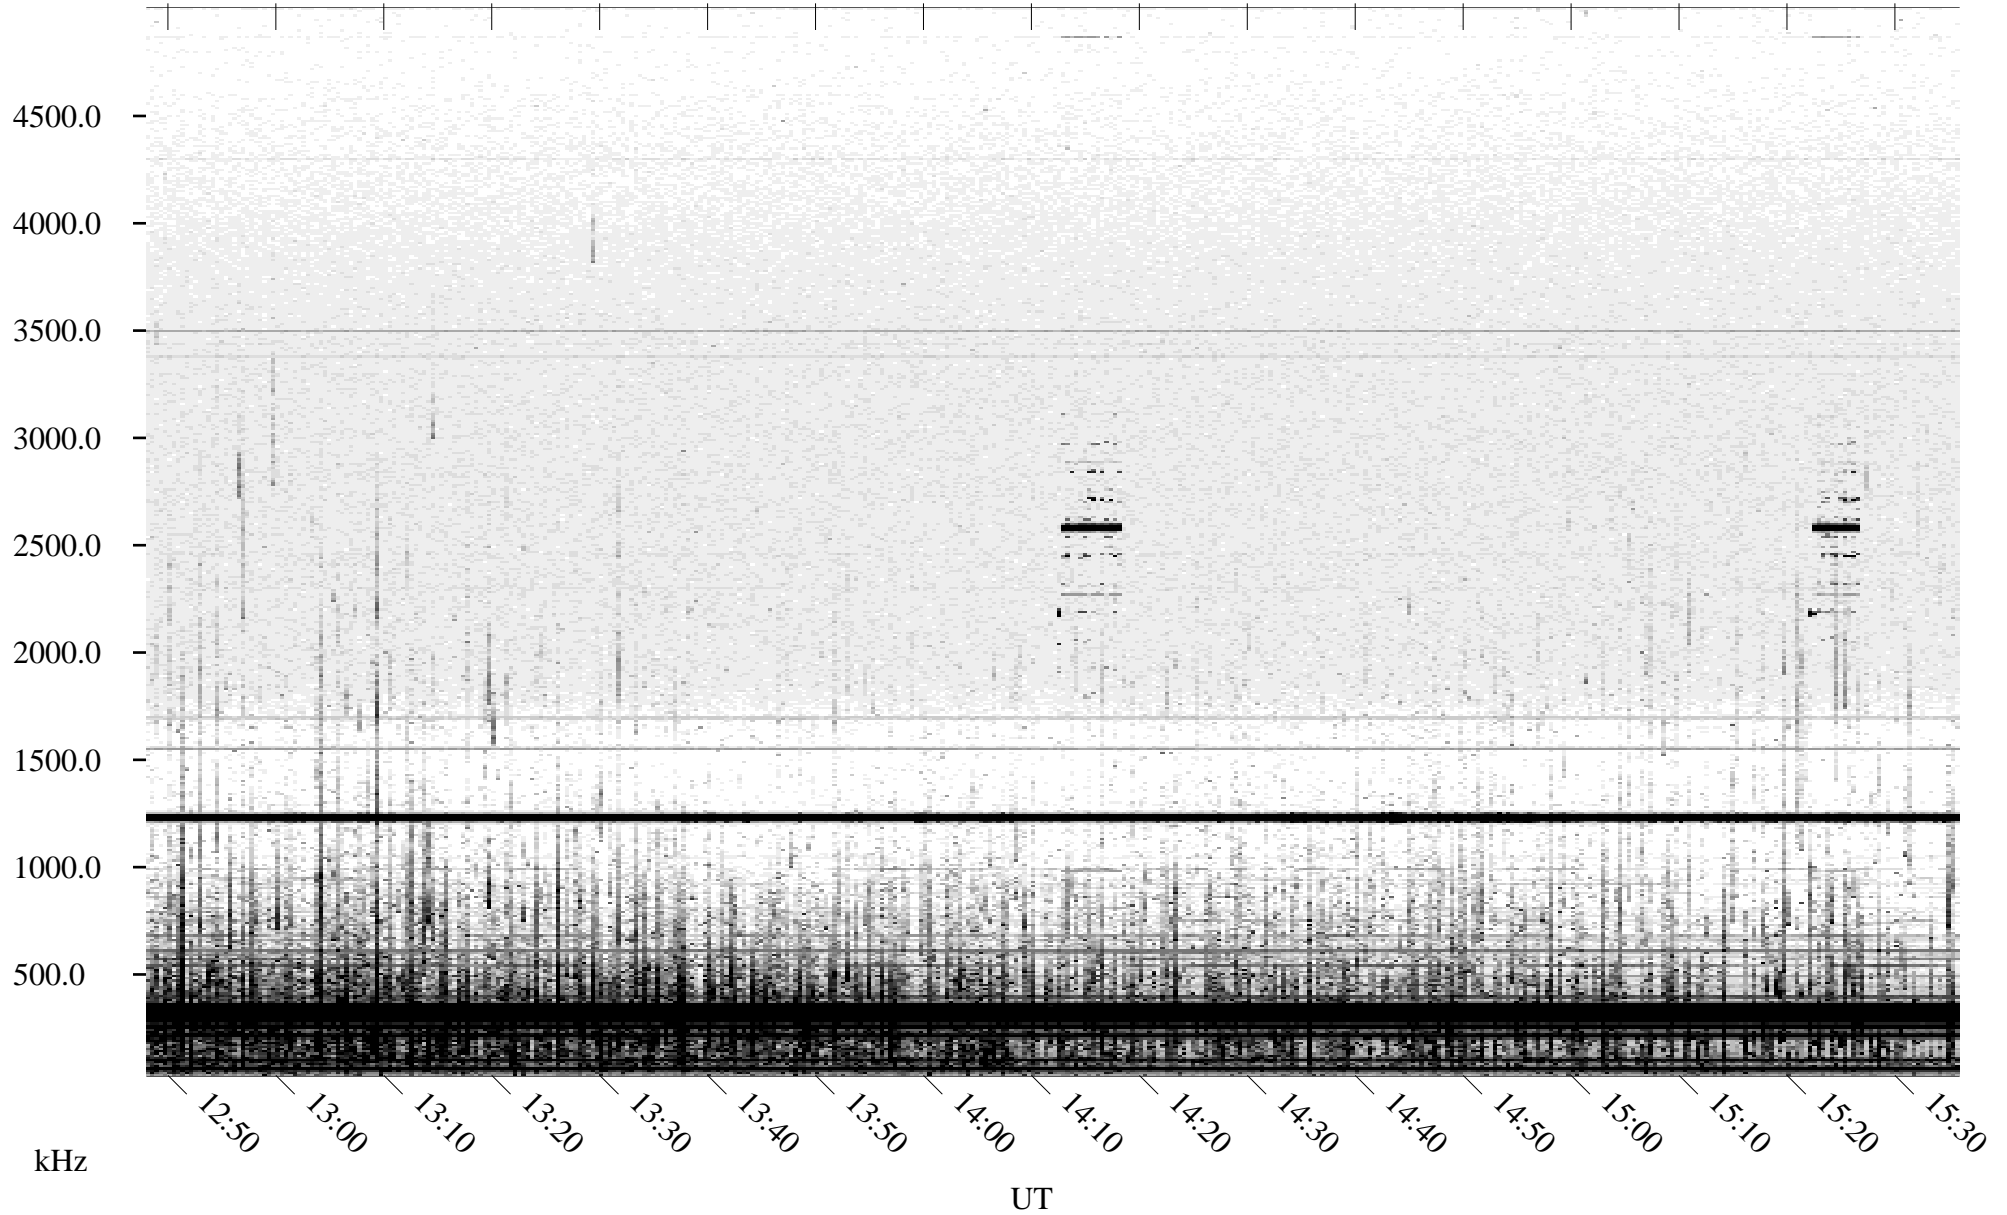

07/12/2005 Churchill, Manitoba

Linear Scale Black = 161 White = 15

ch05193l.r00m max_12

Page 1

07/12/2005 Churchill, Manitoba

Linear Scale Black = 161 White = 15

ch05193l.r00m max_12

Page 2

07/13/2005 Churchill, Manitoba

Linear Scale Black = 161 White = 15

ch05193l.r00m max_12

Page 3

07/13/2005 Churchill, Manitoba

Linear Scale Black = 161 White = 15

ch05193l.r00m max_12

Page 4

07/13/2005 Churchill, Manitoba

Linear Scale Black = 161 White = 15

ch05193l.r00m max_12

Page 5

07/13/2005 Churchill, Manitoba

Linear Scale Black = 161 White = 15

ch05193l.r00m max_12

Page 6

07/13/2005 Churchill, Manitoba

Linear Scale Black = 161 White = 15

ch05193l.r00m max_12

Page 7

07/13/2005 Churchill, Manitoba

Linear Scale Black = 161 White = 15

ch05193l.r00m max_12