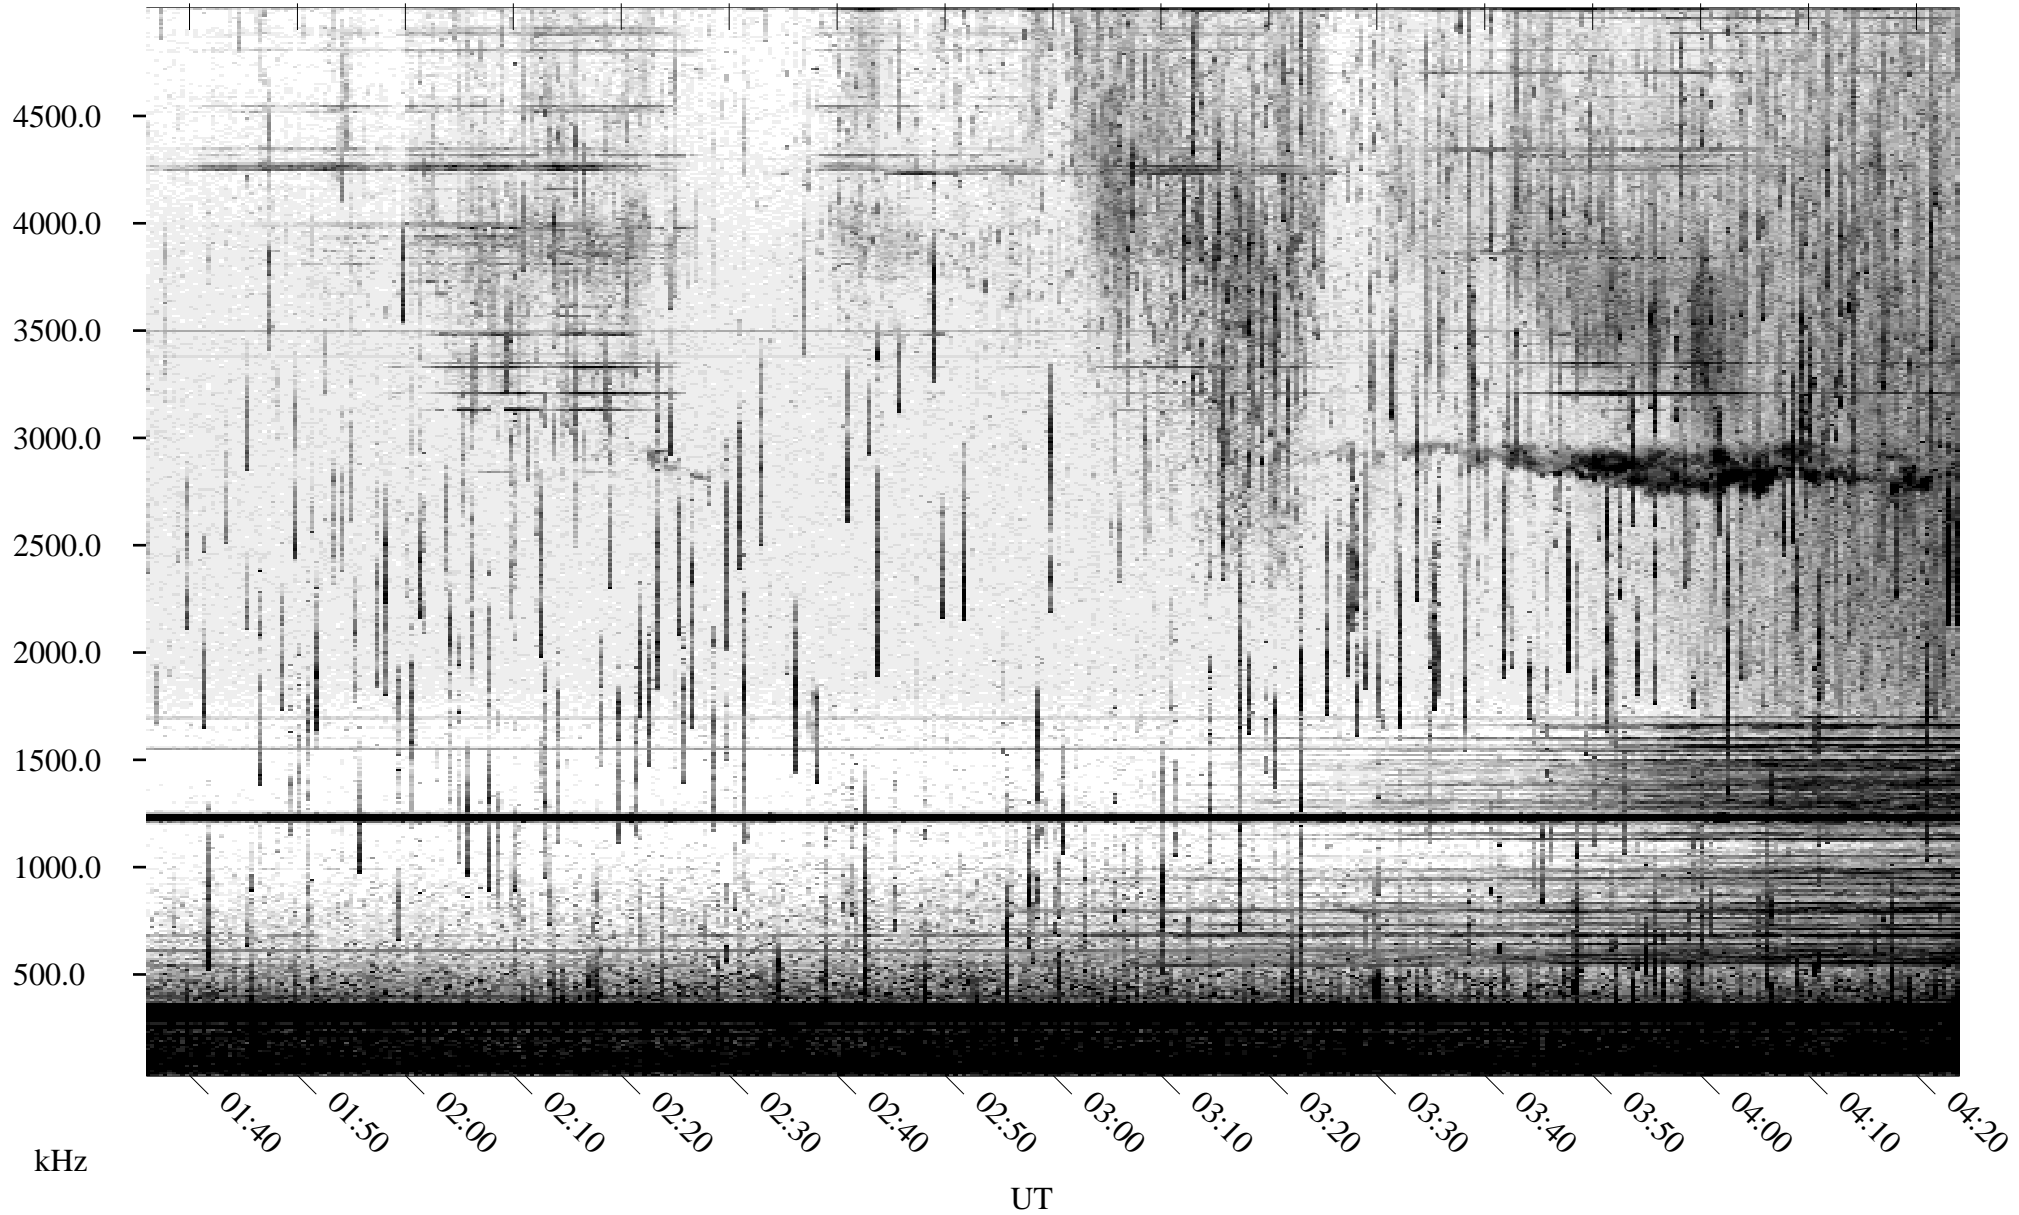

07/12/2005 Churchill, Manitoba

Linear Scale Black = 161 White = 15

ch05193l.r00m max_12

Page 1

07/12/2005 Churchill, Manitoba

Linear Scale Black = 161 White = 15

ch05193l.r00m max_12

Page 2

07/13/2005 Churchill, Manitoba

Linear Scale Black = 161 White = 15

ch05193l.r00m max_12

Page 3

07/13/2005 Churchill, Manitoba

Linear Scale Black = 161 White = 15

ch05193l.r00m max_12

Page 4

07/13/2005 Churchill, Manitoba

Linear Scale Black = 161 White = 15

ch05193l.r00m max_12

Page 5

07/13/2005 Churchill, Manitoba

Linear Scale Black = 161 White = 15

ch05193l.r00m max_12

Page 6

07/13/2005 Churchill, Manitoba

Linear Scale Black = 161 White = 15

ch05193l.r00m max_12

Page 7

07/13/2005 Churchill, Manitoba

Linear Scale Black = 161 White = 15

ch05193l.r00m max_12