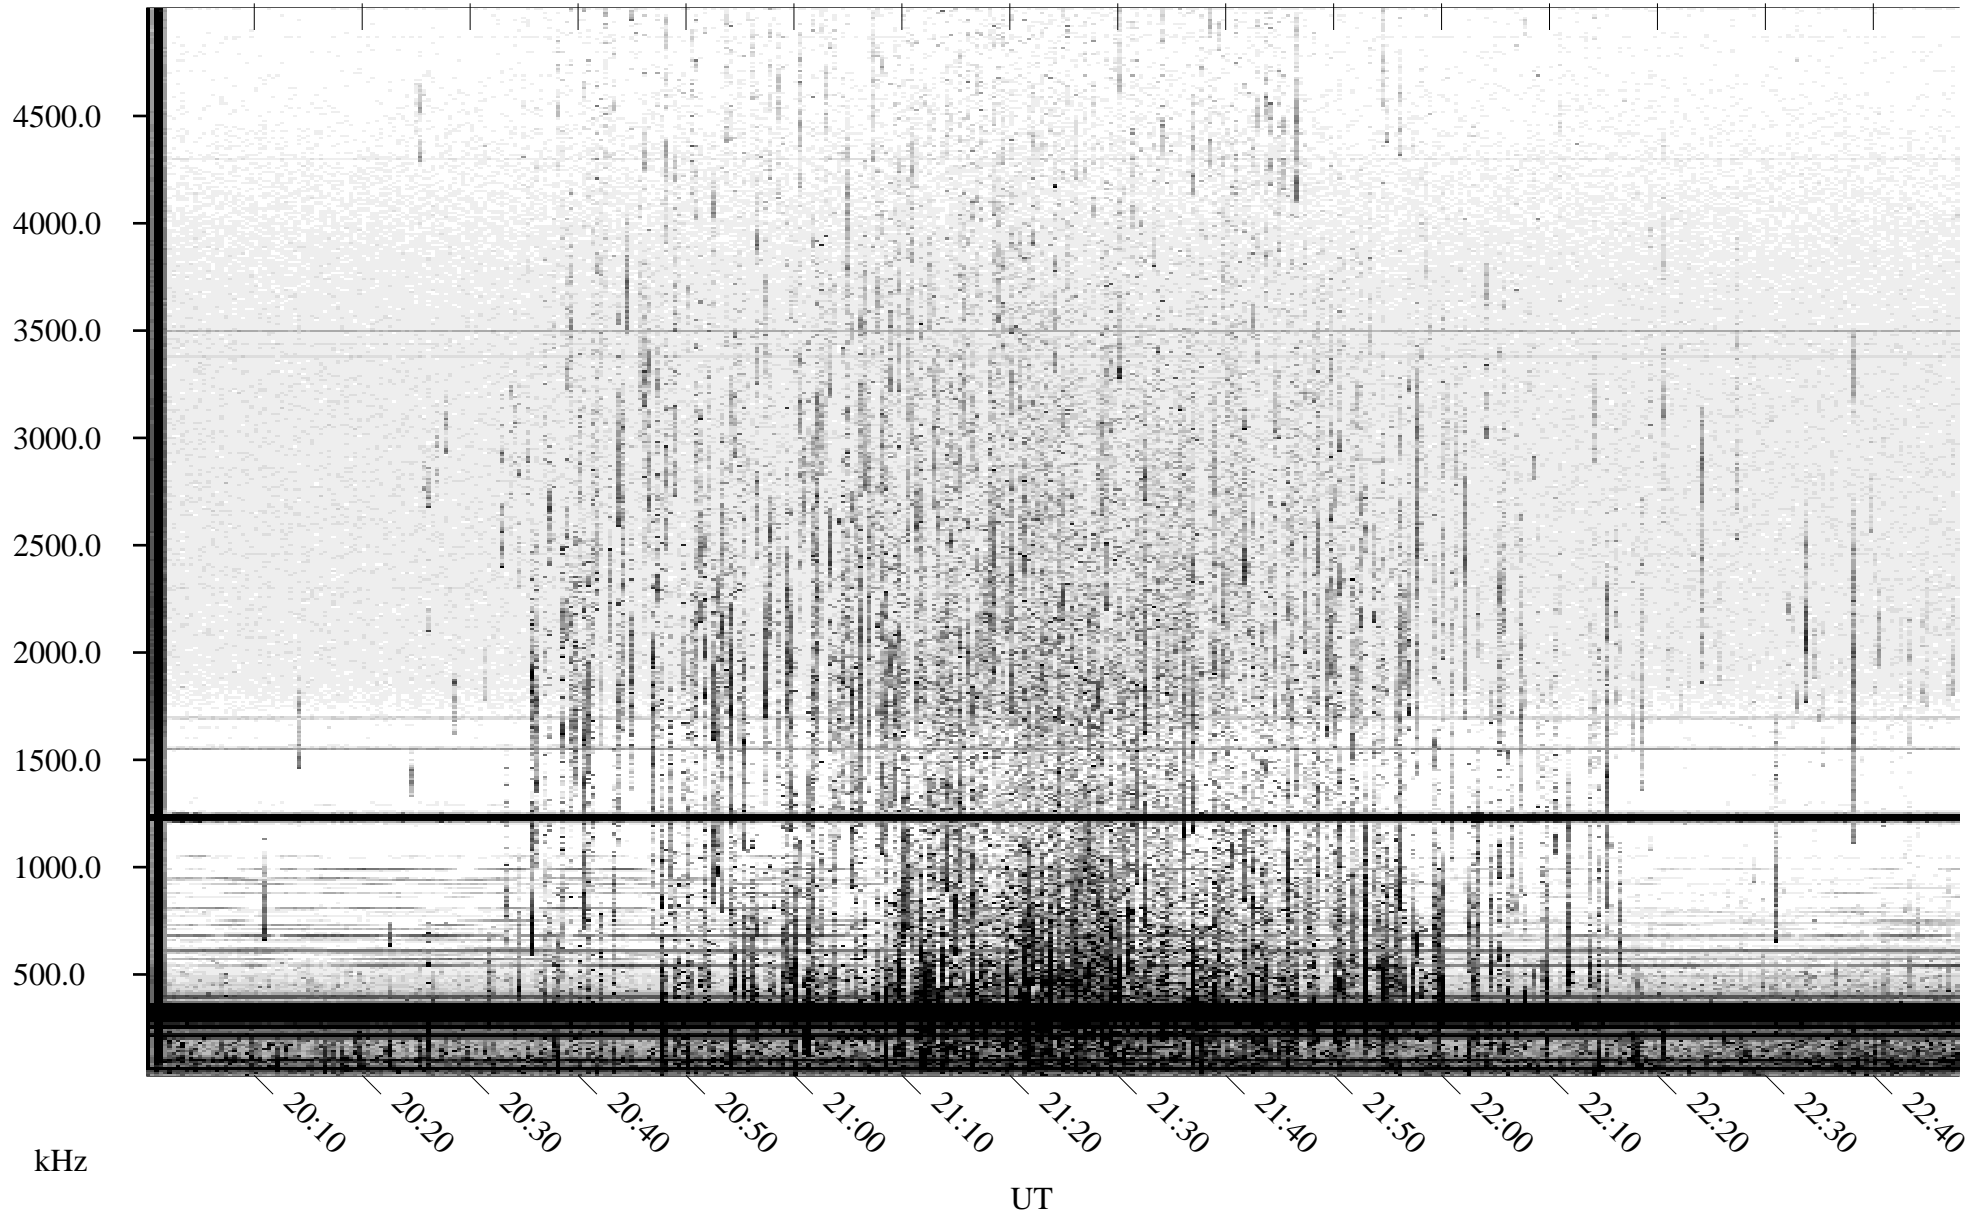

07/12/2005 Churchill, Manitoba

Linear Scale Black = 161 White = 15

ch05193l.r00m max_12

Page 1

07/12/2005 Churchill, Manitoba

Linear Scale Black = 161 White = 15

ch05193l.r00m max_12

Page 2

07/13/2005 Churchill, Manitoba

Linear Scale Black = 161 White = 15

ch05193l.r00m max_12

Page 3

07/13/2005 Churchill, Manitoba

Linear Scale Black = 161 White = 15

ch05193l.r00m max_12

Page 4

07/13/2005 Churchill, Manitoba

Linear Scale Black = 161 White = 15

ch05193l.r00m max_12

Page 5

07/13/2005 Churchill, Manitoba

Linear Scale Black = 161 White = 15

ch05193l.r00m max_12

Page 6

07/13/2005 Churchill, Manitoba

Linear Scale Black = 161 White = 15

ch05193l.r00m max_12

Page 7

07/13/2005 Churchill, Manitoba

Linear Scale Black = 161 White = 15

ch05193l.r00m max_12