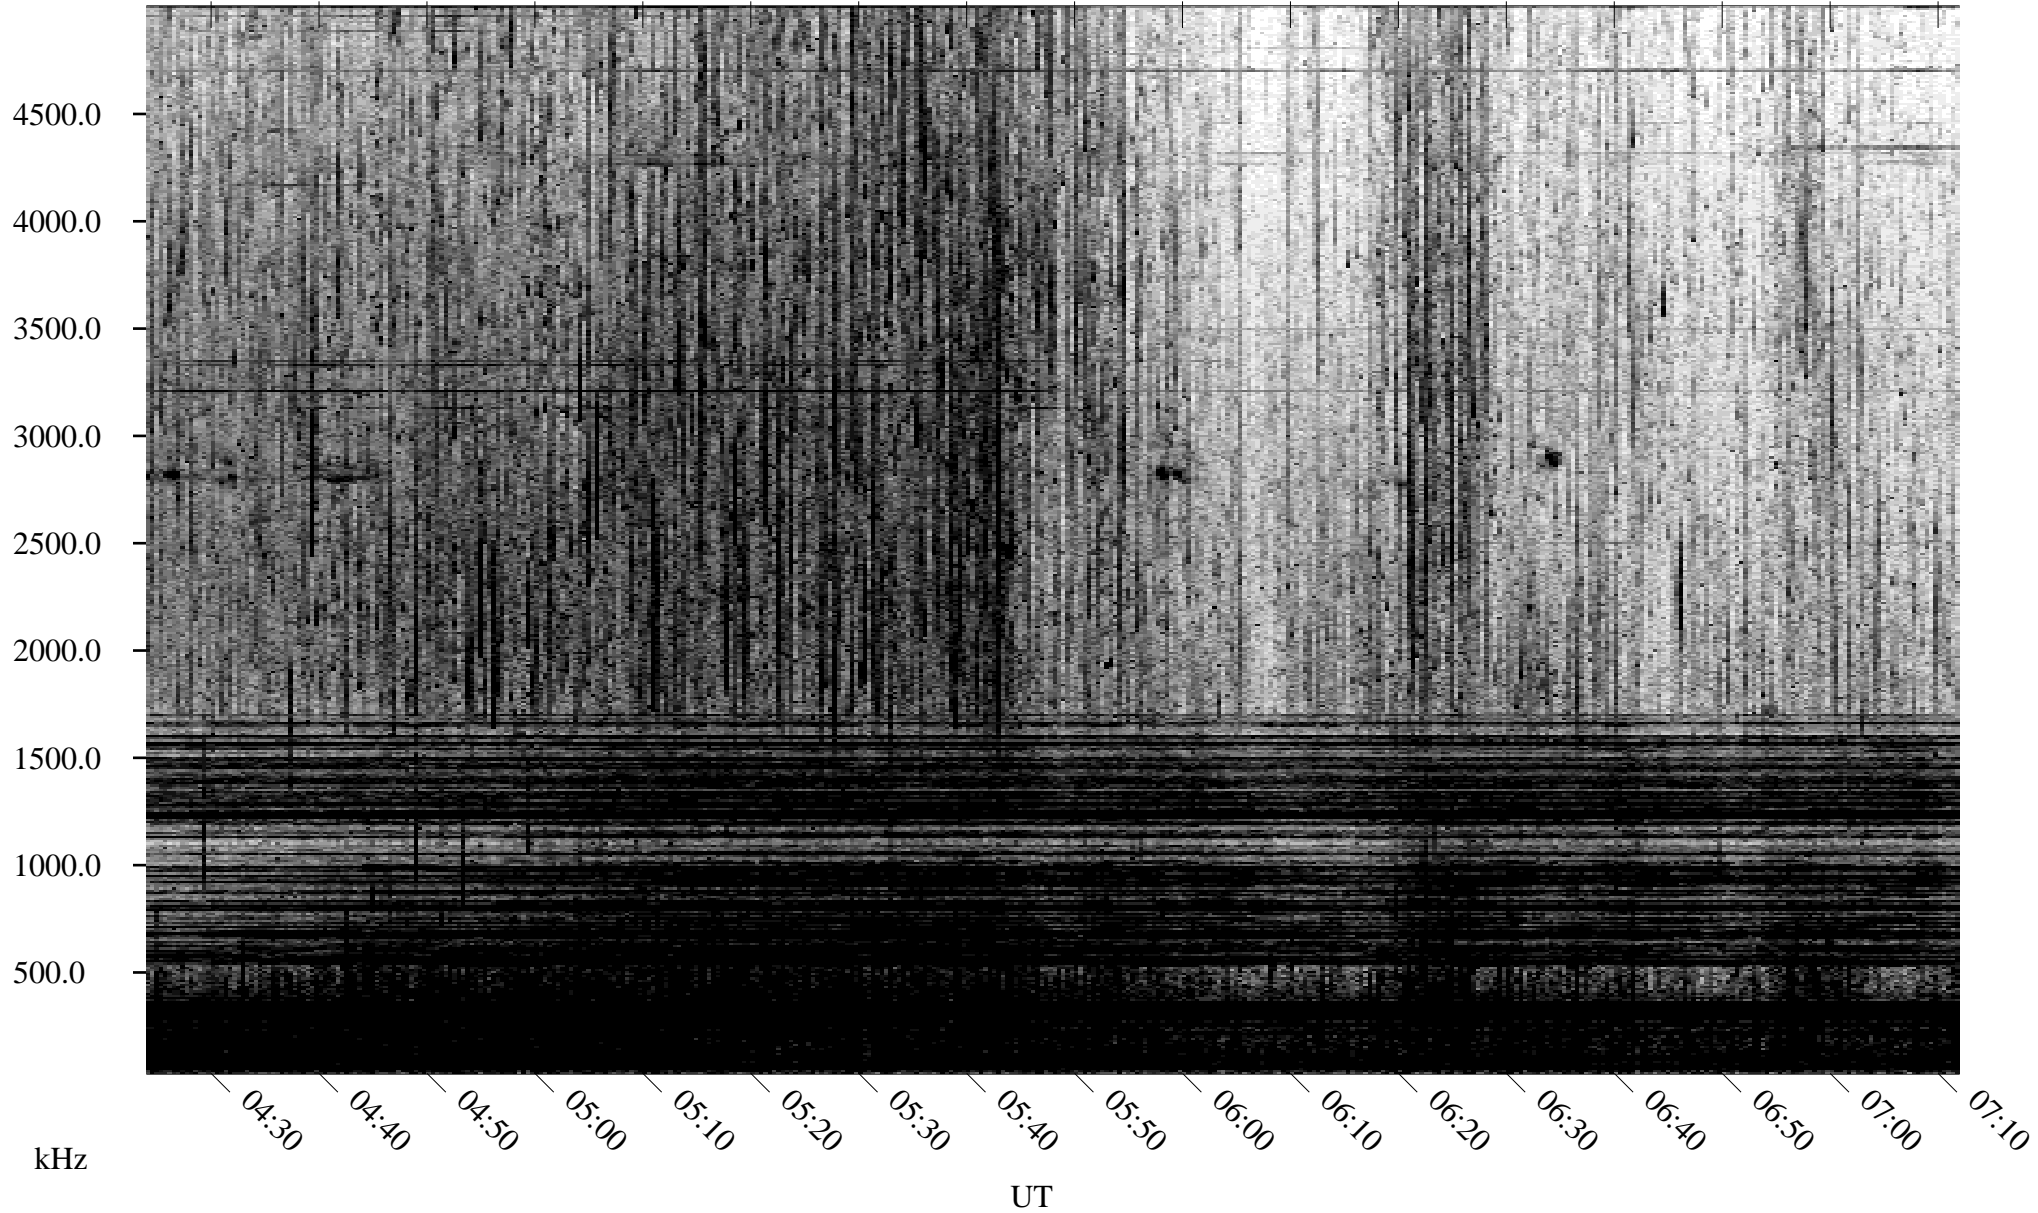

07/12/2005 Churchill, Manitoba

Linear Scale Black = 161 White = 15

ch05193l.r00m max_12

Page 1

07/12/2005 Churchill, Manitoba

Linear Scale Black = 161 White = 15

ch05193l.r00m max_12

Page 2

07/13/2005 Churchill, Manitoba

Linear Scale Black = 161 White = 15

ch05193l.r00m max_12

Page 3

07/13/2005 Churchill, Manitoba

Linear Scale Black = 161 White = 15

ch05193l.r00m max_12

Page 4

07/13/2005 Churchill, Manitoba

Linear Scale Black = 161 White = 15

ch05193l.r00m max_12

Page 5

07/13/2005 Churchill, Manitoba

Linear Scale Black = 161 White = 15

ch05193l.r00m max_12

Page 6

07/13/2005 Churchill, Manitoba

Linear Scale Black = 161 White = 15

ch05193l.r00m max_12

Page 7

07/13/2005 Churchill, Manitoba

Linear Scale Black = 161 White = 15

ch05193l.r00m max_12