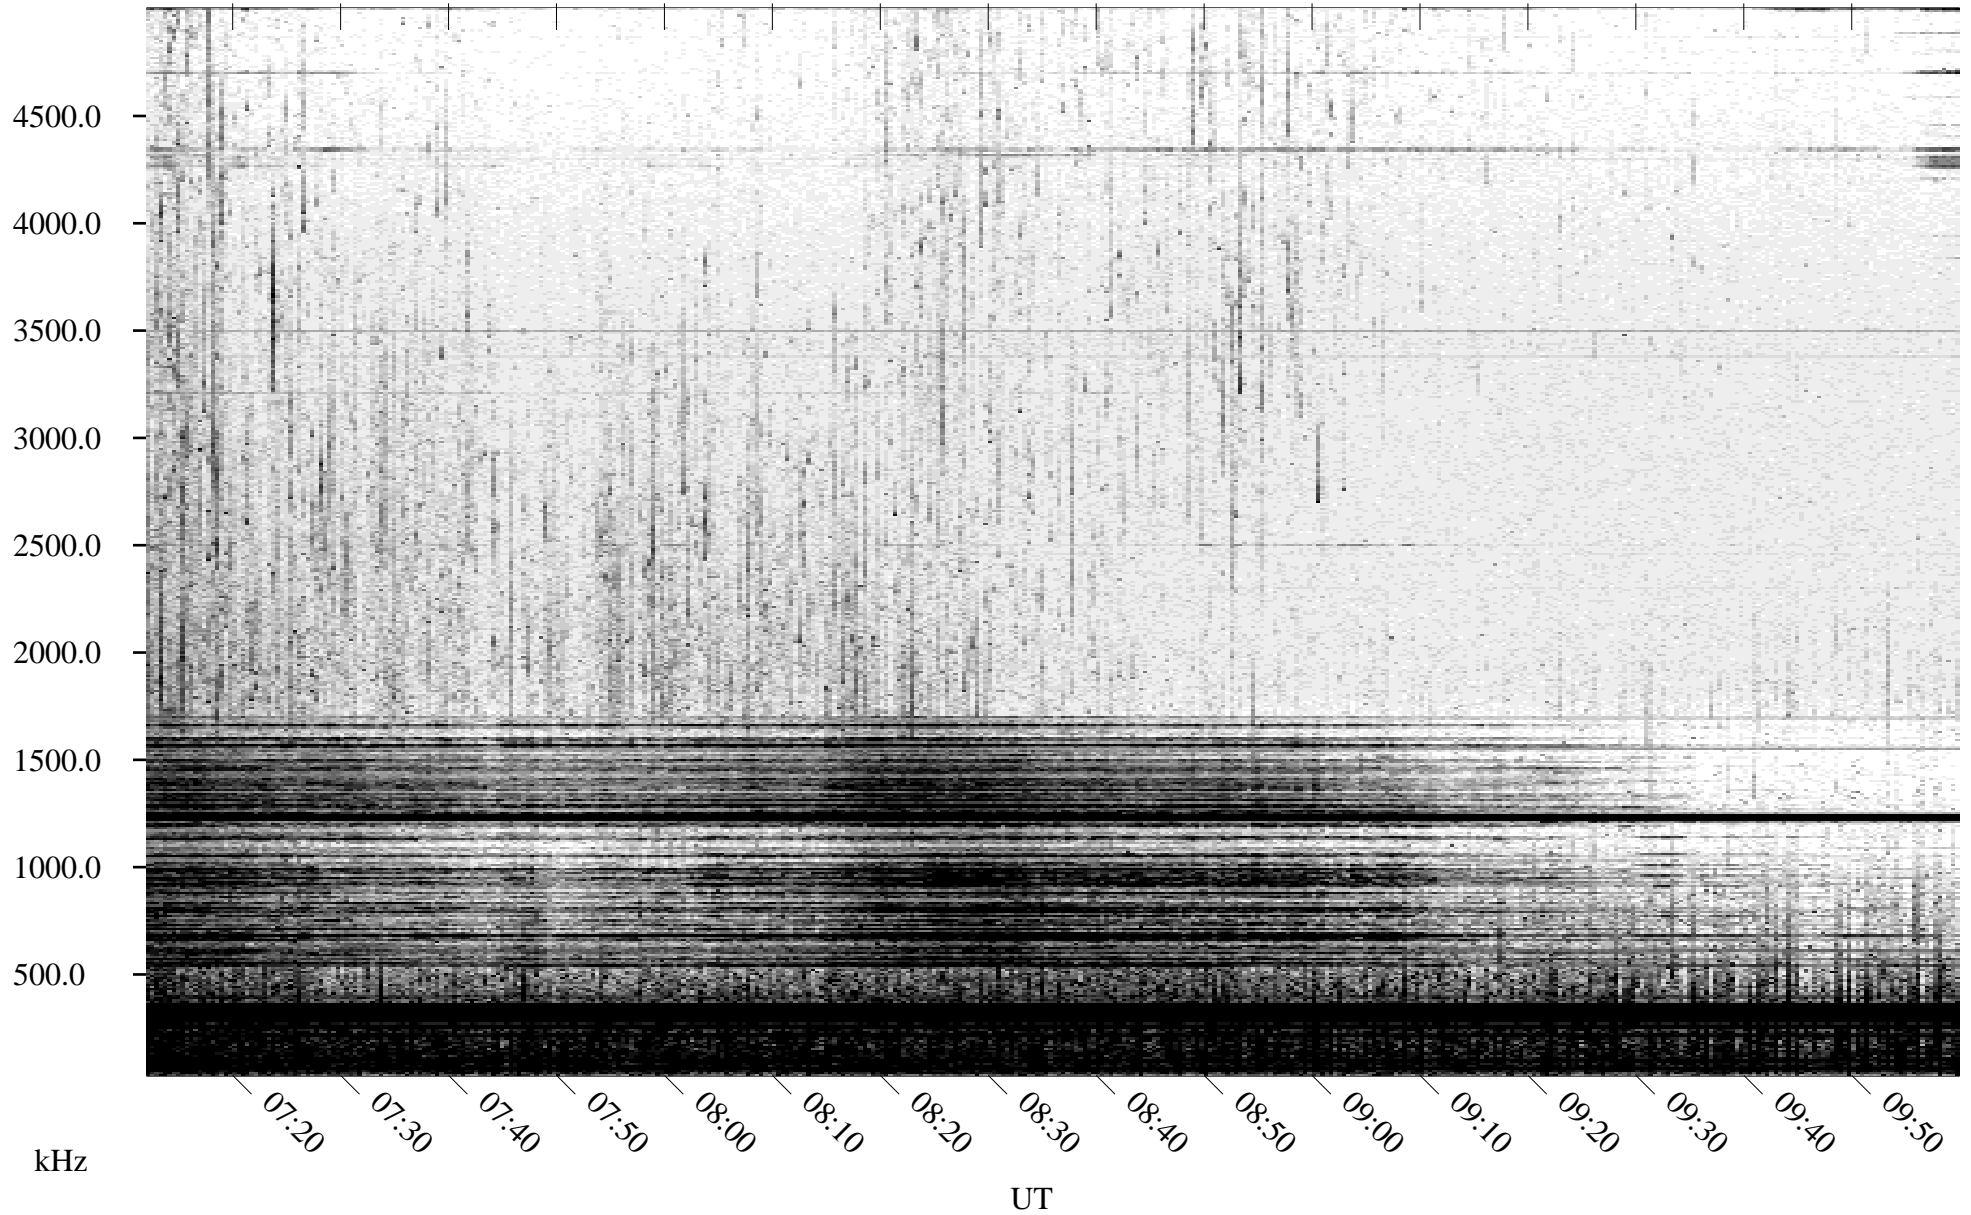

07/12/2005 Churchill, Manitoba

Linear Scale Black = 161 White = 15

ch05193l.r00m max_12

Page 1

07/12/2005 Churchill, Manitoba

Linear Scale Black = 161 White = 15

ch05193l.r00m max_12

Page 2

07/13/2005 Churchill, Manitoba

Linear Scale Black = 161 White = 15

ch05193l.r00m max_12

Page 3

07/13/2005 Churchill, Manitoba

Linear Scale Black = 161 White = 15

ch05193l.r00m max_12

Page 4

07/13/2005 Churchill, Manitoba

Linear Scale Black = 161 White = 15

ch05193l.r00m max_12

Page 5

07/13/2005 Churchill, Manitoba

Linear Scale Black = 161 White = 15

ch05193l.r00m max_12

Page 6

07/13/2005 Churchill, Manitoba

Linear Scale Black = 161 White = 15

ch05193l.r00m max_12

Page 7

07/13/2005 Churchill, Manitoba

Linear Scale Black = 161 White = 15

ch05193l.r00m max_12