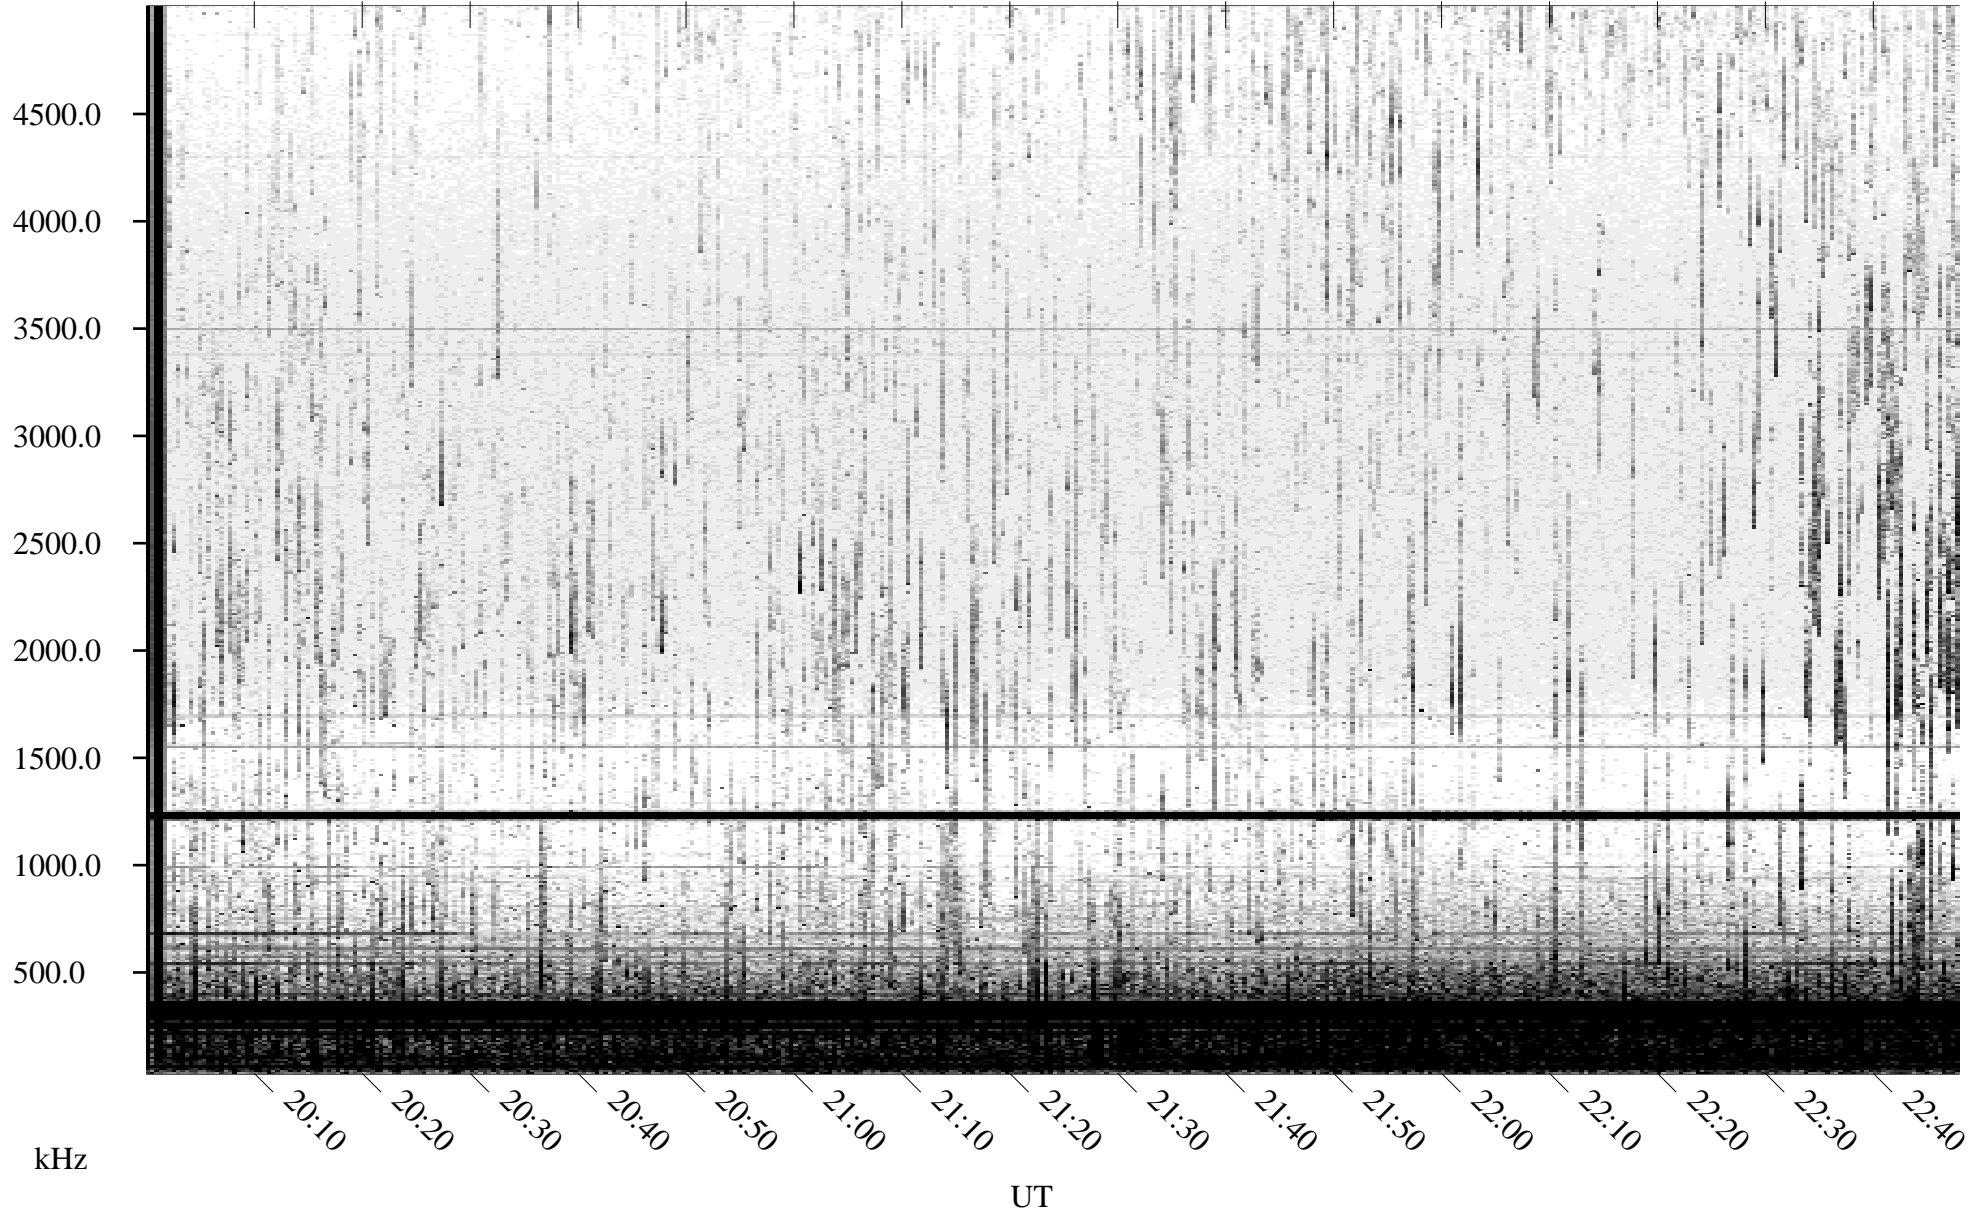

07/13/2005 Churchill, Manitoba

Linear Scale Black = 161 White = 15

ch05194l.r00m max_12

Page 1

07/13/2005 Churchill, Manitoba

Linear Scale Black = 161 White = 15

ch05194l.r00m max_12

Page 2

07/14/2005 Churchill, Manitoba

Linear Scale Black = 161 White = 15

ch05194l.r00m max_12

Page 3

07/14/2005 Churchill, Manitoba

Linear Scale Black = 161 White = 15

ch05194l.r00m max_12

Page 4

07/14/2005 Churchill, Manitoba

Linear Scale Black = 161 White = 15

ch05194l.r00m max_12

Page 5

07/14/2005 Churchill, Manitoba

Linear Scale Black = 161 White = 15

ch05194l.r00m max_12

Page 6

07/14/2005 Churchill, Manitoba

Linear Scale Black = 161 White = 15

ch05194l.r00m max_12

Page 7

07/14/2005 Churchill, Manitoba

Linear Scale Black = 161 White = 15

ch05194l.r00m max_12