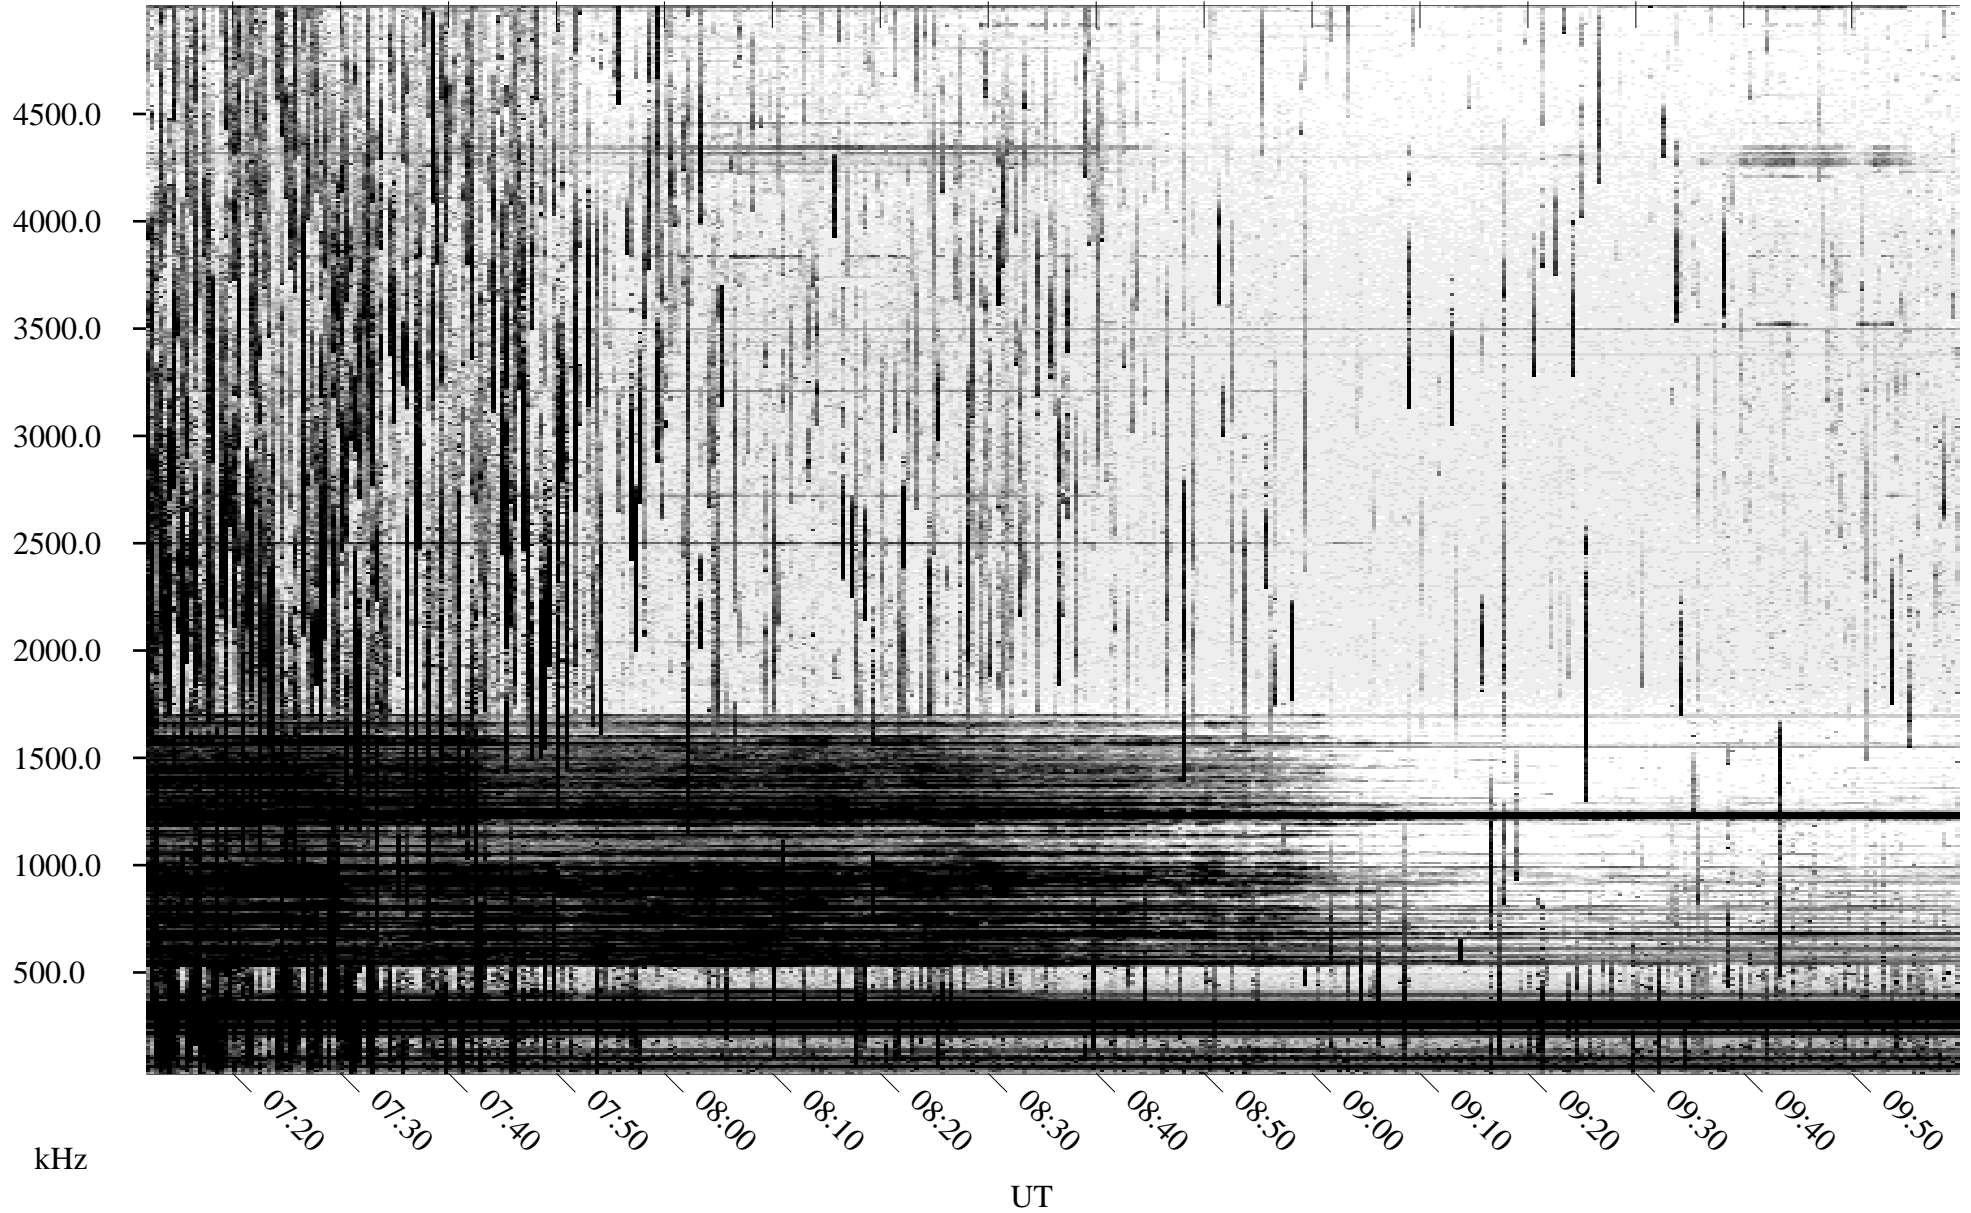

07/13/2005 Churchill, Manitoba

Linear Scale Black = 161 White = 15

ch05194l.r00m max_12

Page 1

07/13/2005 Churchill, Manitoba

Linear Scale Black = 161 White = 15

ch05194l.r00m max_12

Page 2

07/14/2005 Churchill, Manitoba

Linear Scale Black = 161 White = 15

ch05194l.r00m max_12

Page 3

07/14/2005 Churchill, Manitoba

Linear Scale Black = 161 White = 15

ch05194l.r00m max_12

Page 4

07/14/2005 Churchill, Manitoba

Linear Scale Black = 161 White = 15

ch05194l.r00m max_12

Page 5

07/14/2005 Churchill, Manitoba

Linear Scale Black = 161 White = 15

ch05194l.r00m max_12

Page 6

07/14/2005 Churchill, Manitoba

Linear Scale Black = 161 White = 15

ch05194l.r00m max_12

Page 7

07/14/2005 Churchill, Manitoba

Linear Scale Black = 161 White = 15

ch05194l.r00m max_12