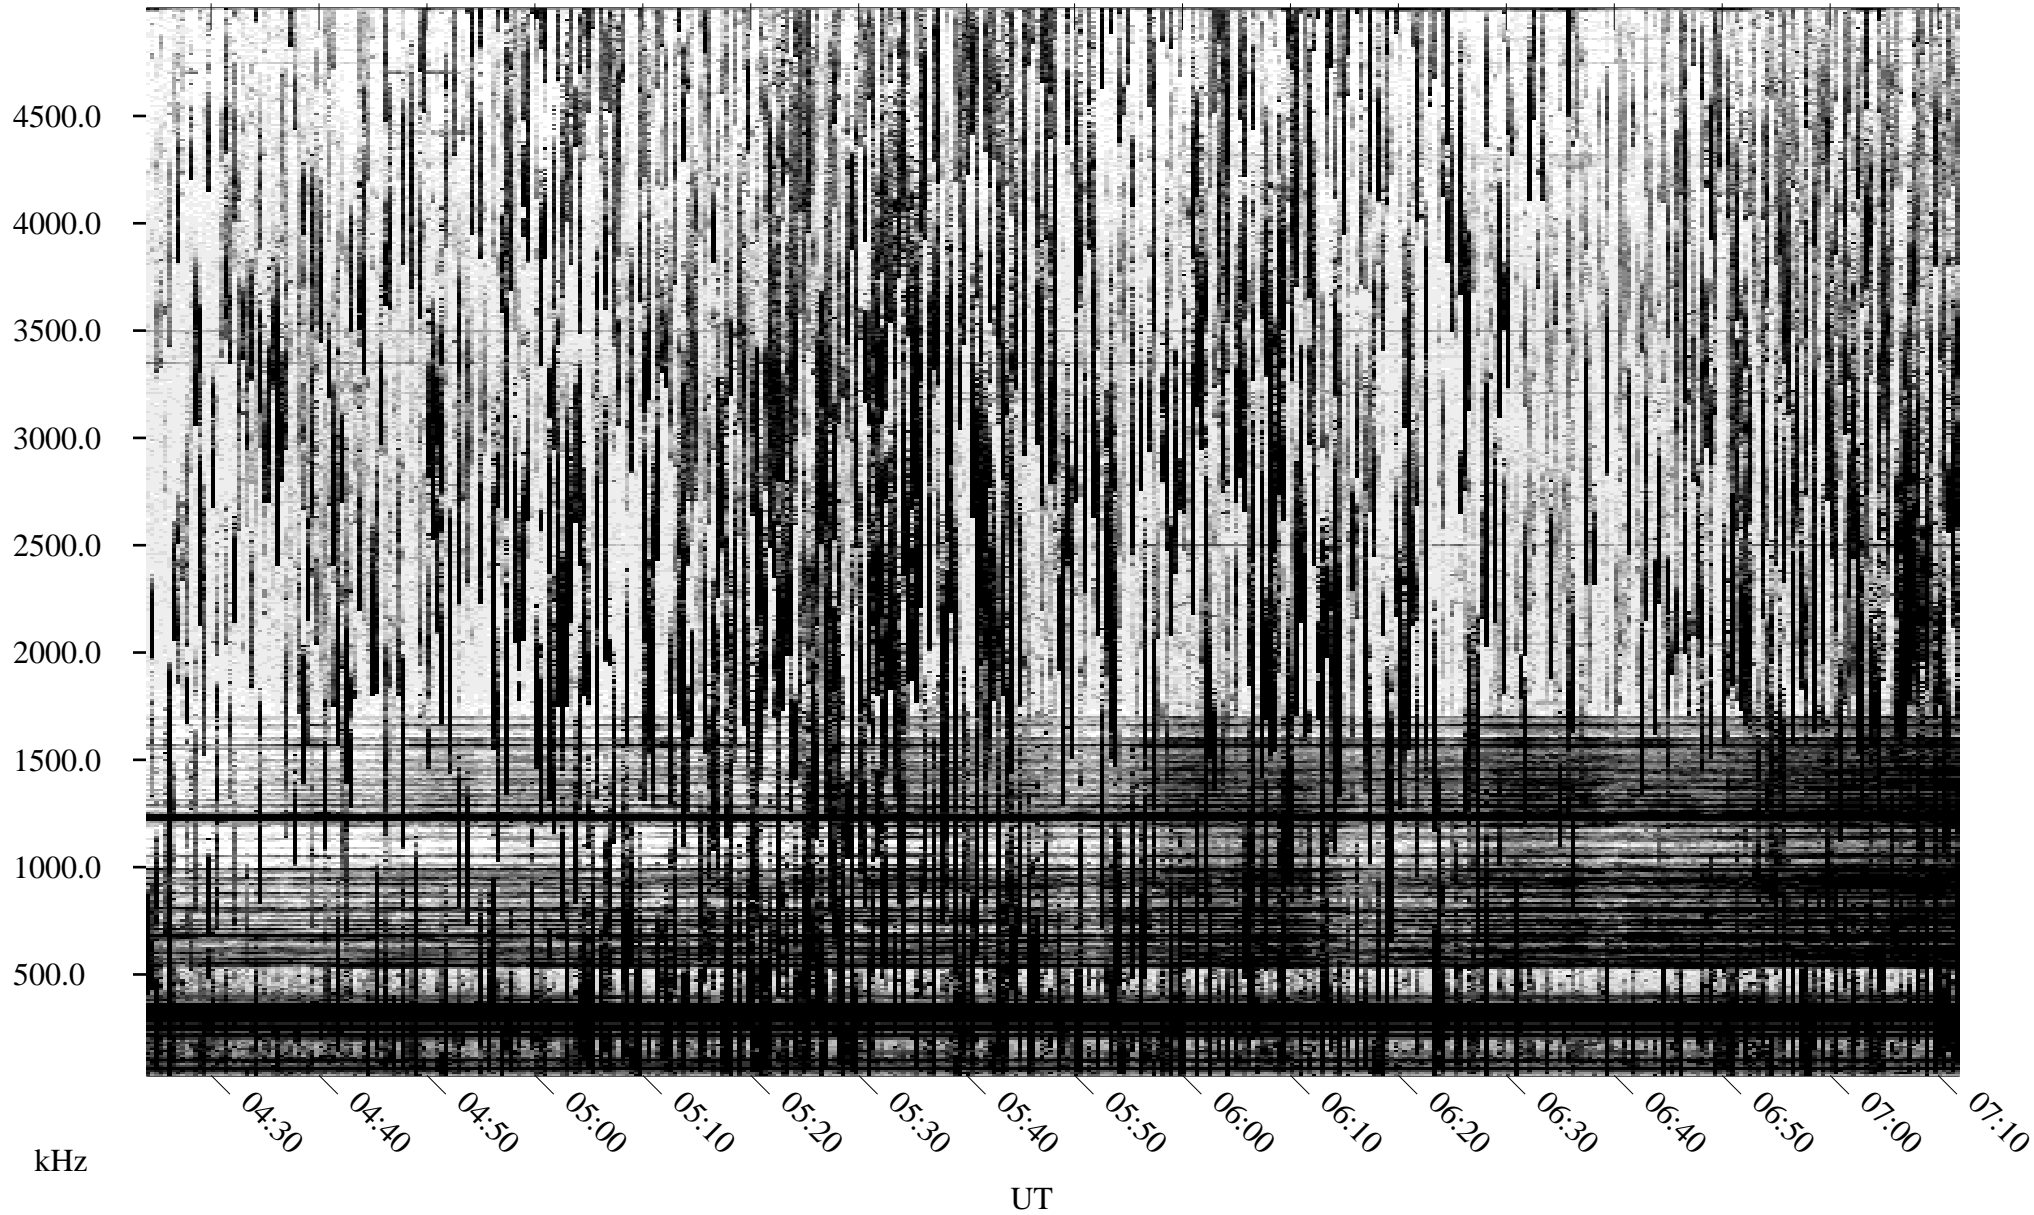

07/13/2005 Churchill, Manitoba

Linear Scale Black = 161 White = 15

ch05194l.r00m max_12

Page 1

07/13/2005 Churchill, Manitoba

Linear Scale Black = 161 White = 15

ch05194l.r00m max_12

Page 2

07/14/2005 Churchill, Manitoba

Linear Scale Black = 161 White = 15

ch05194l.r00m max_12

Page 3

07/14/2005 Churchill, Manitoba

Linear Scale Black = 161 White = 15

ch05194l.r00m max_12

Page 4

07/14/2005 Churchill, Manitoba

Linear Scale Black = 161 White = 15

ch05194l.r00m max_12

Page 5

07/14/2005 Churchill, Manitoba

Linear Scale Black = 161 White = 15

ch05194l.r00m max_12

Page 6

07/14/2005 Churchill, Manitoba

Linear Scale Black = 161 White = 15

ch05194l.r00m max_12

Page 7

07/14/2005 Churchill, Manitoba

Linear Scale Black = 161 White = 15

ch05194l.r00m max_12