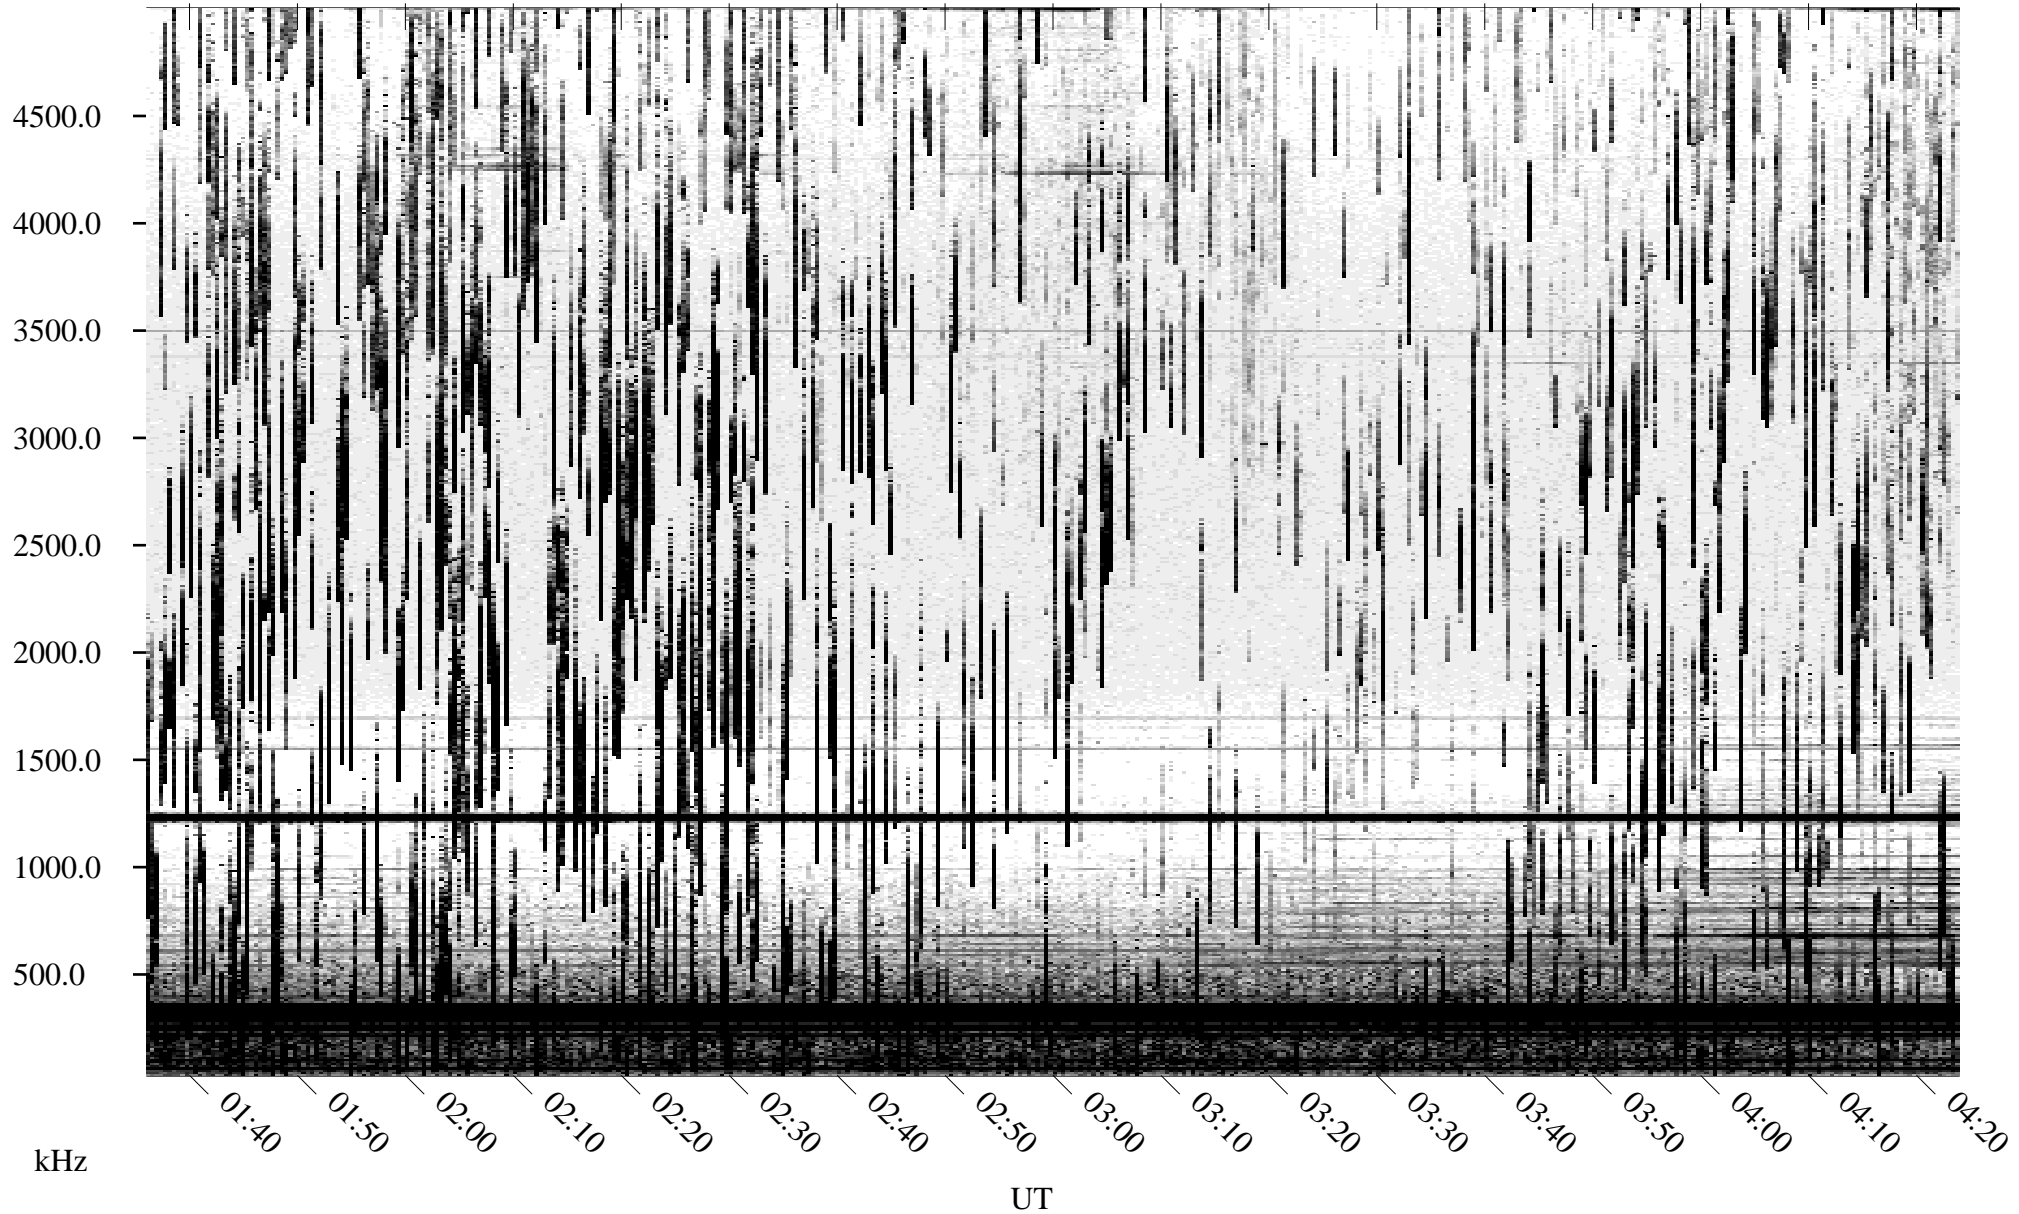

07/13/2005 Churchill, Manitoba

Linear Scale Black = 161 White = 15

ch05194l.r00m max_12

Page 1

07/13/2005 Churchill, Manitoba

Linear Scale Black = 161 White = 15

ch05194l.r00m max_12

Page 2

07/14/2005 Churchill, Manitoba

Linear Scale Black = 161 White = 15

ch05194l.r00m max_12

Page 3

07/14/2005 Churchill, Manitoba

Linear Scale Black = 161 White = 15

ch05194l.r00m max_12

Page 4

07/14/2005 Churchill, Manitoba

Linear Scale Black = 161 White = 15

ch05194l.r00m max_12

Page 5

07/14/2005 Churchill, Manitoba

Linear Scale Black = 161 White = 15

ch05194l.r00m max_12

Page 6

07/14/2005 Churchill, Manitoba

Linear Scale Black = 161 White = 15

ch05194l.r00m max_12

Page 7

07/14/2005 Churchill, Manitoba

Linear Scale Black = 161 White = 15

ch05194l.r00m max_12