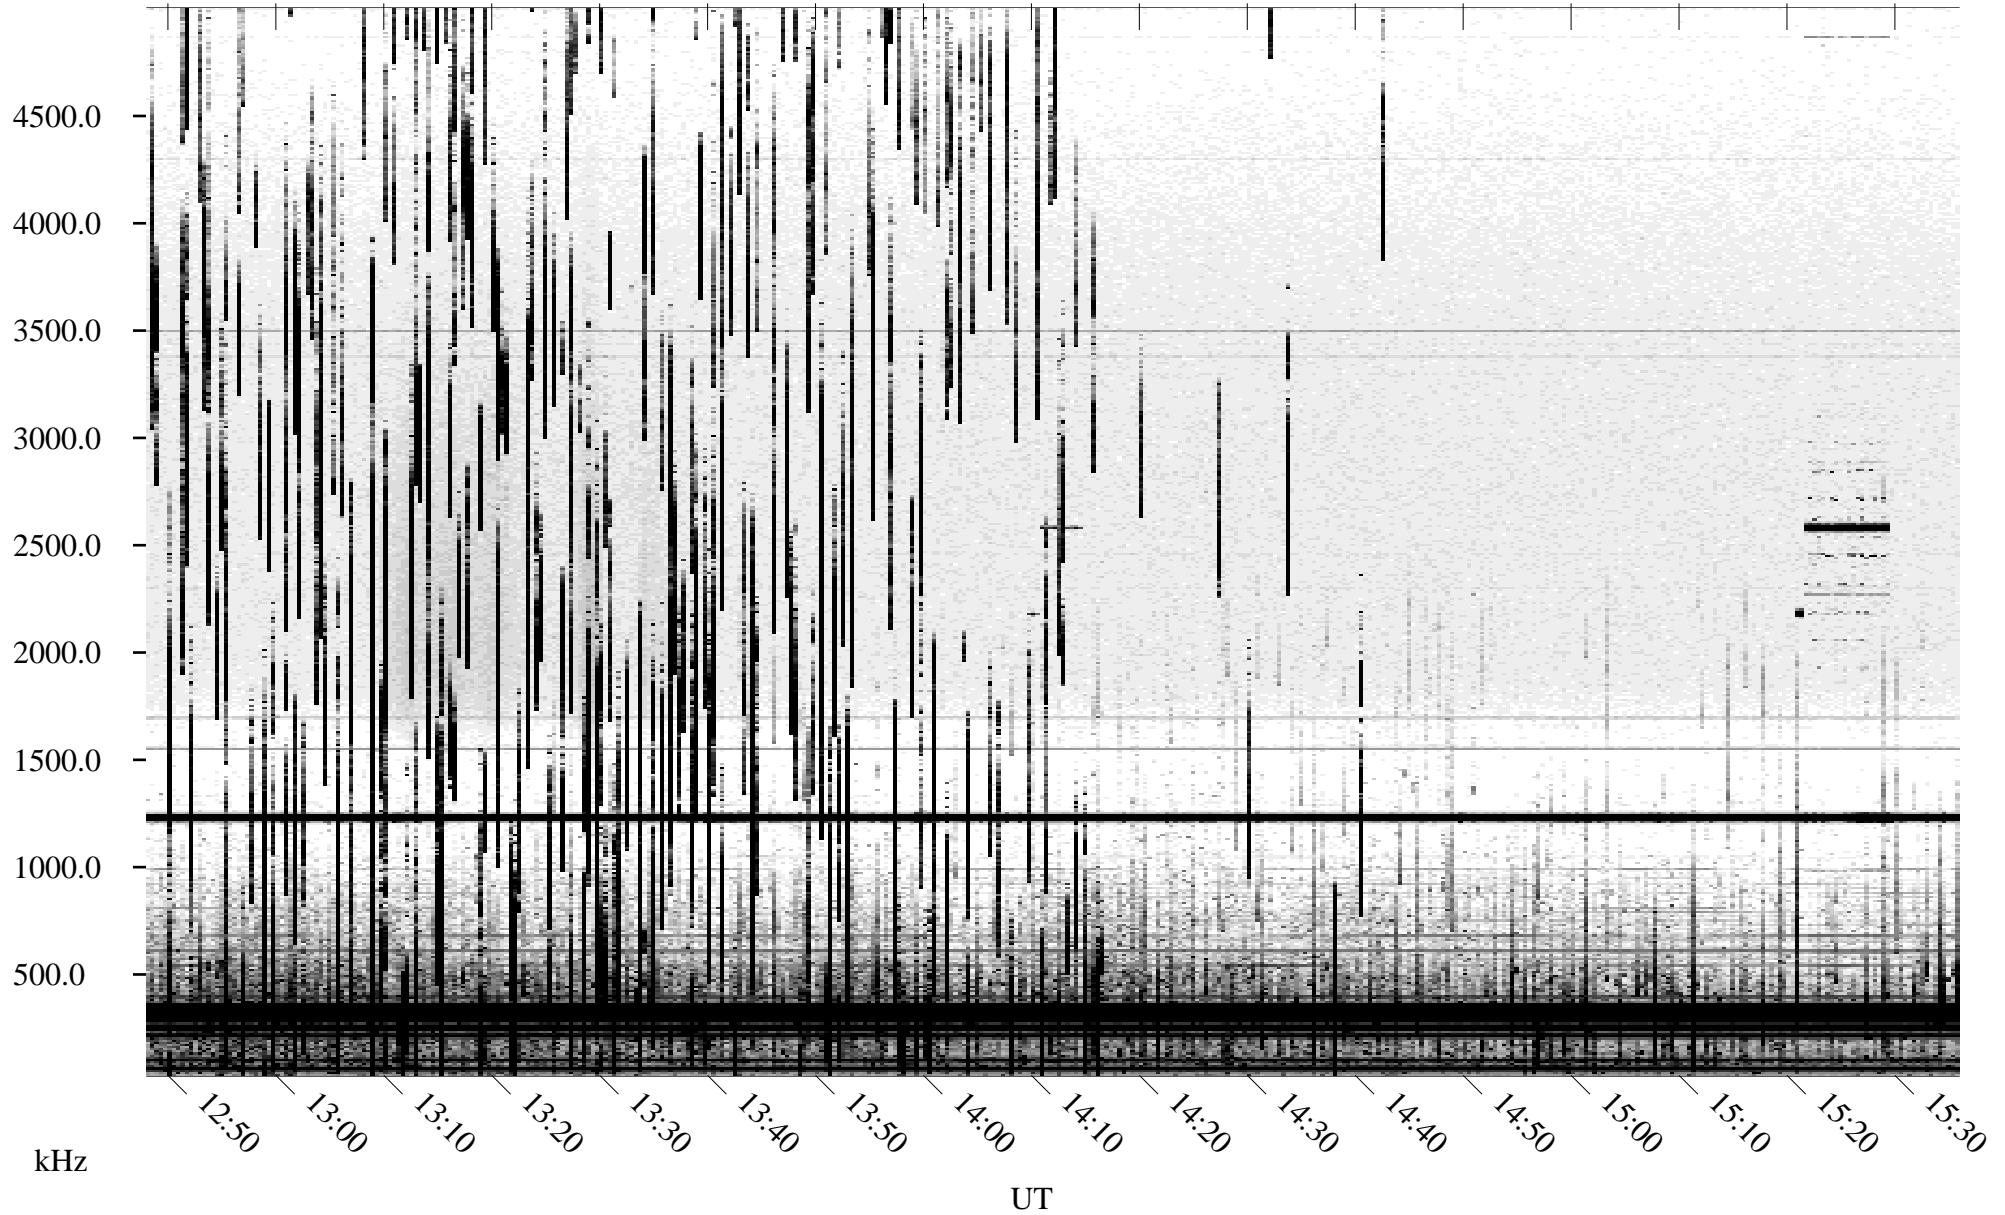

07/13/2005 Churchill, Manitoba

Linear Scale Black = 161 White = 15

ch05194l.r00m max_12

Page 1

07/13/2005 Churchill, Manitoba

Linear Scale Black = 161 White = 15

ch05194l.r00m max_12

Page 2

07/14/2005 Churchill, Manitoba

Linear Scale Black = 161 White = 15

ch05194l.r00m max_12

Page 3

07/14/2005 Churchill, Manitoba

Linear Scale Black = 161 White = 15

ch05194l.r00m max_12

Page 4

07/14/2005 Churchill, Manitoba

Linear Scale Black = 161 White = 15

ch05194l.r00m max_12

Page 5

07/14/2005 Churchill, Manitoba

Linear Scale Black = 161 White = 15

ch05194l.r00m max_12

Page 6

07/14/2005 Churchill, Manitoba

Linear Scale Black = 161 White = 15

ch05194l.r00m max_12

Page 7

07/14/2005 Churchill, Manitoba

Linear Scale Black = 161 White = 15

ch05194l.r00m max_12