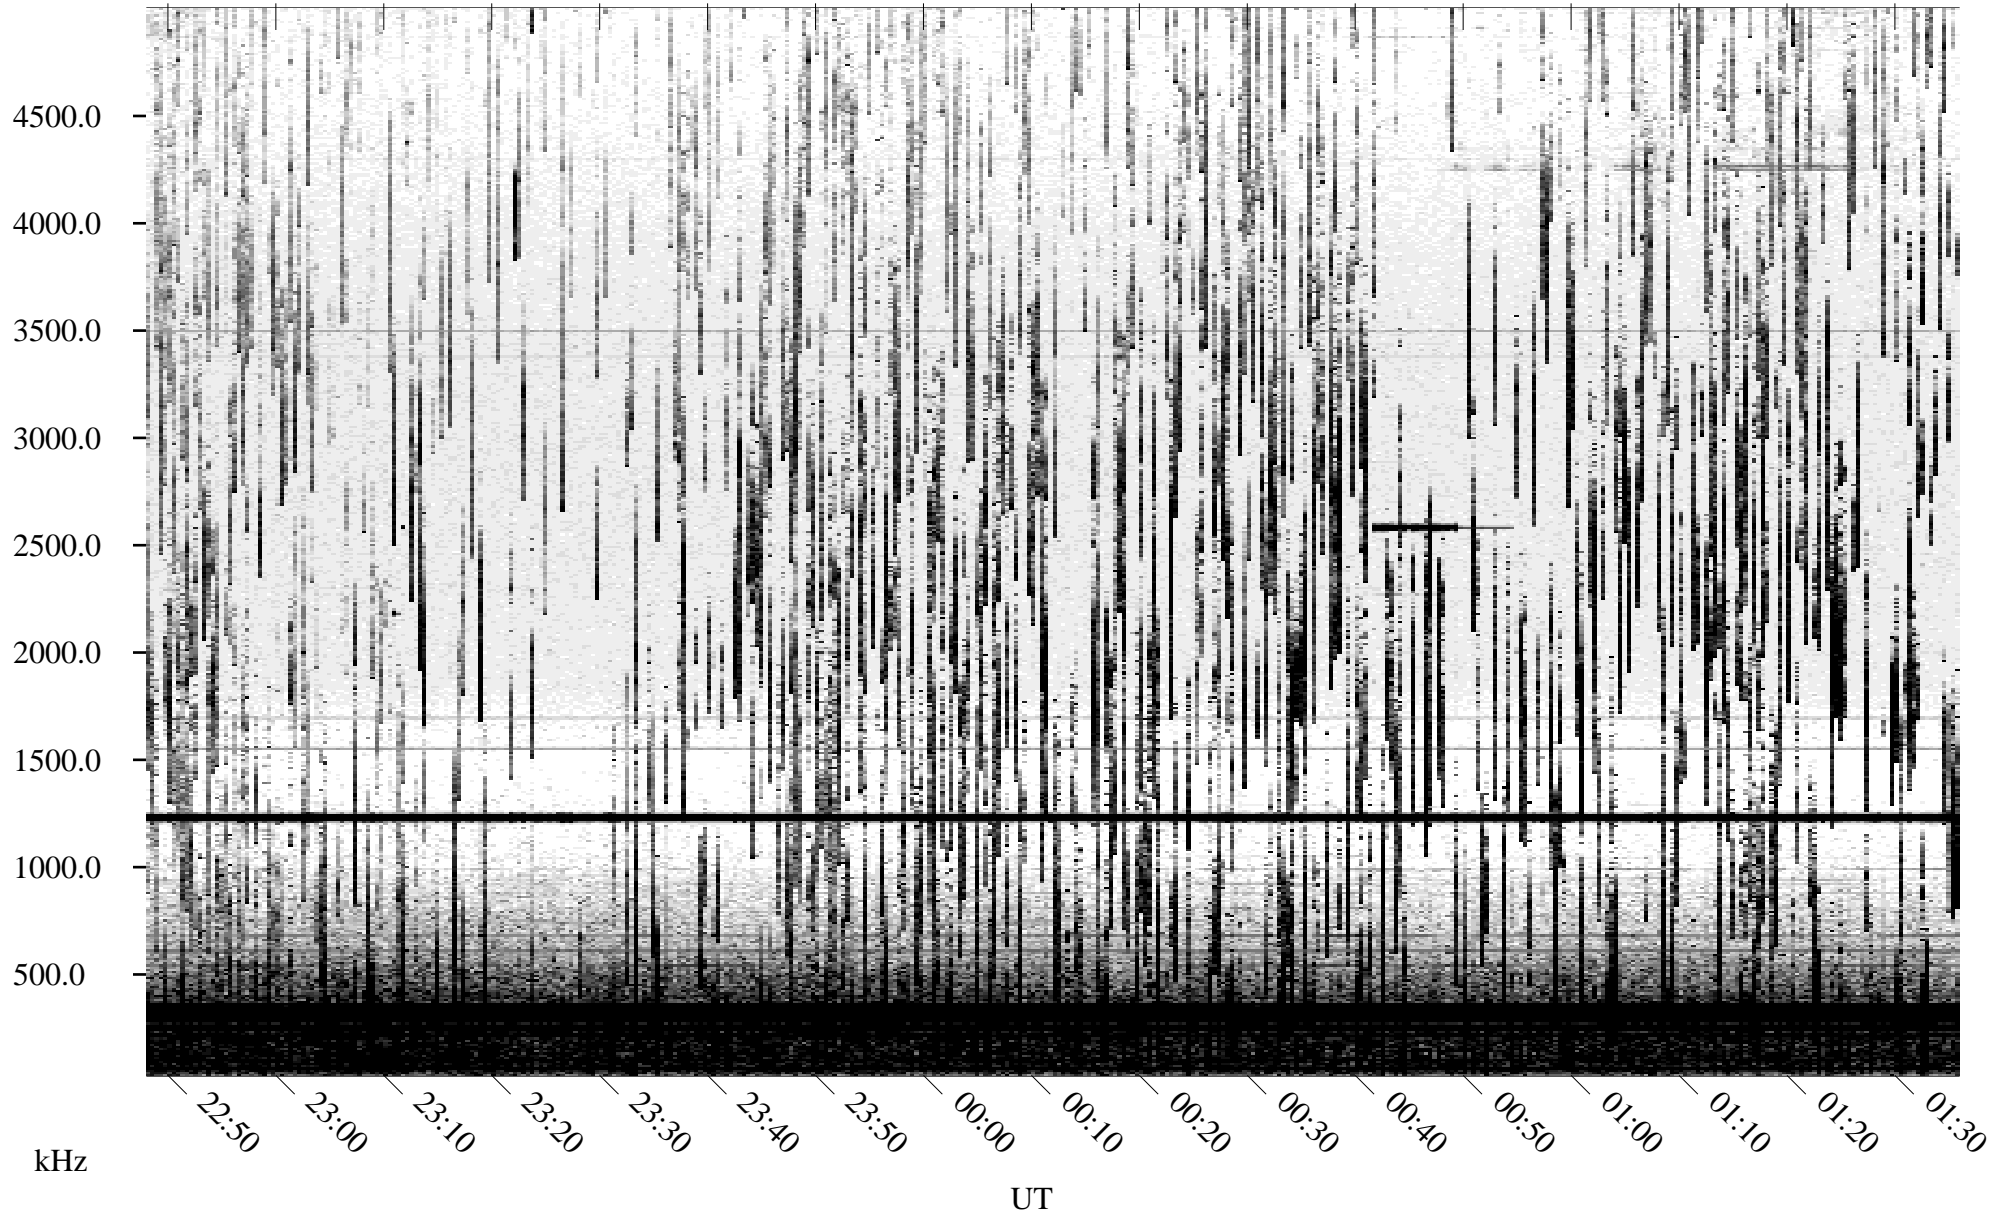

07/13/2005 Churchill, Manitoba

Linear Scale Black = 161 White = 15

ch05194l.r00m max_12

Page 1

07/13/2005 Churchill, Manitoba

Linear Scale Black = 161 White = 15

ch05194l.r00m max_12

Page 2

07/14/2005 Churchill, Manitoba

Linear Scale Black = 161 White = 15

ch05194l.r00m max_12

Page 3

07/14/2005 Churchill, Manitoba

Linear Scale Black = 161 White = 15

ch05194l.r00m max_12

Page 4

07/14/2005 Churchill, Manitoba

Linear Scale Black = 161 White = 15

ch05194l.r00m max_12

Page 5

07/14/2005 Churchill, Manitoba

Linear Scale Black = 161 White = 15

ch05194l.r00m max_12

Page 6

07/14/2005 Churchill, Manitoba

Linear Scale Black = 161 White = 15

ch05194l.r00m max_12

Page 7

07/14/2005 Churchill, Manitoba

Linear Scale Black = 161 White = 15

ch05194l.r00m max_12