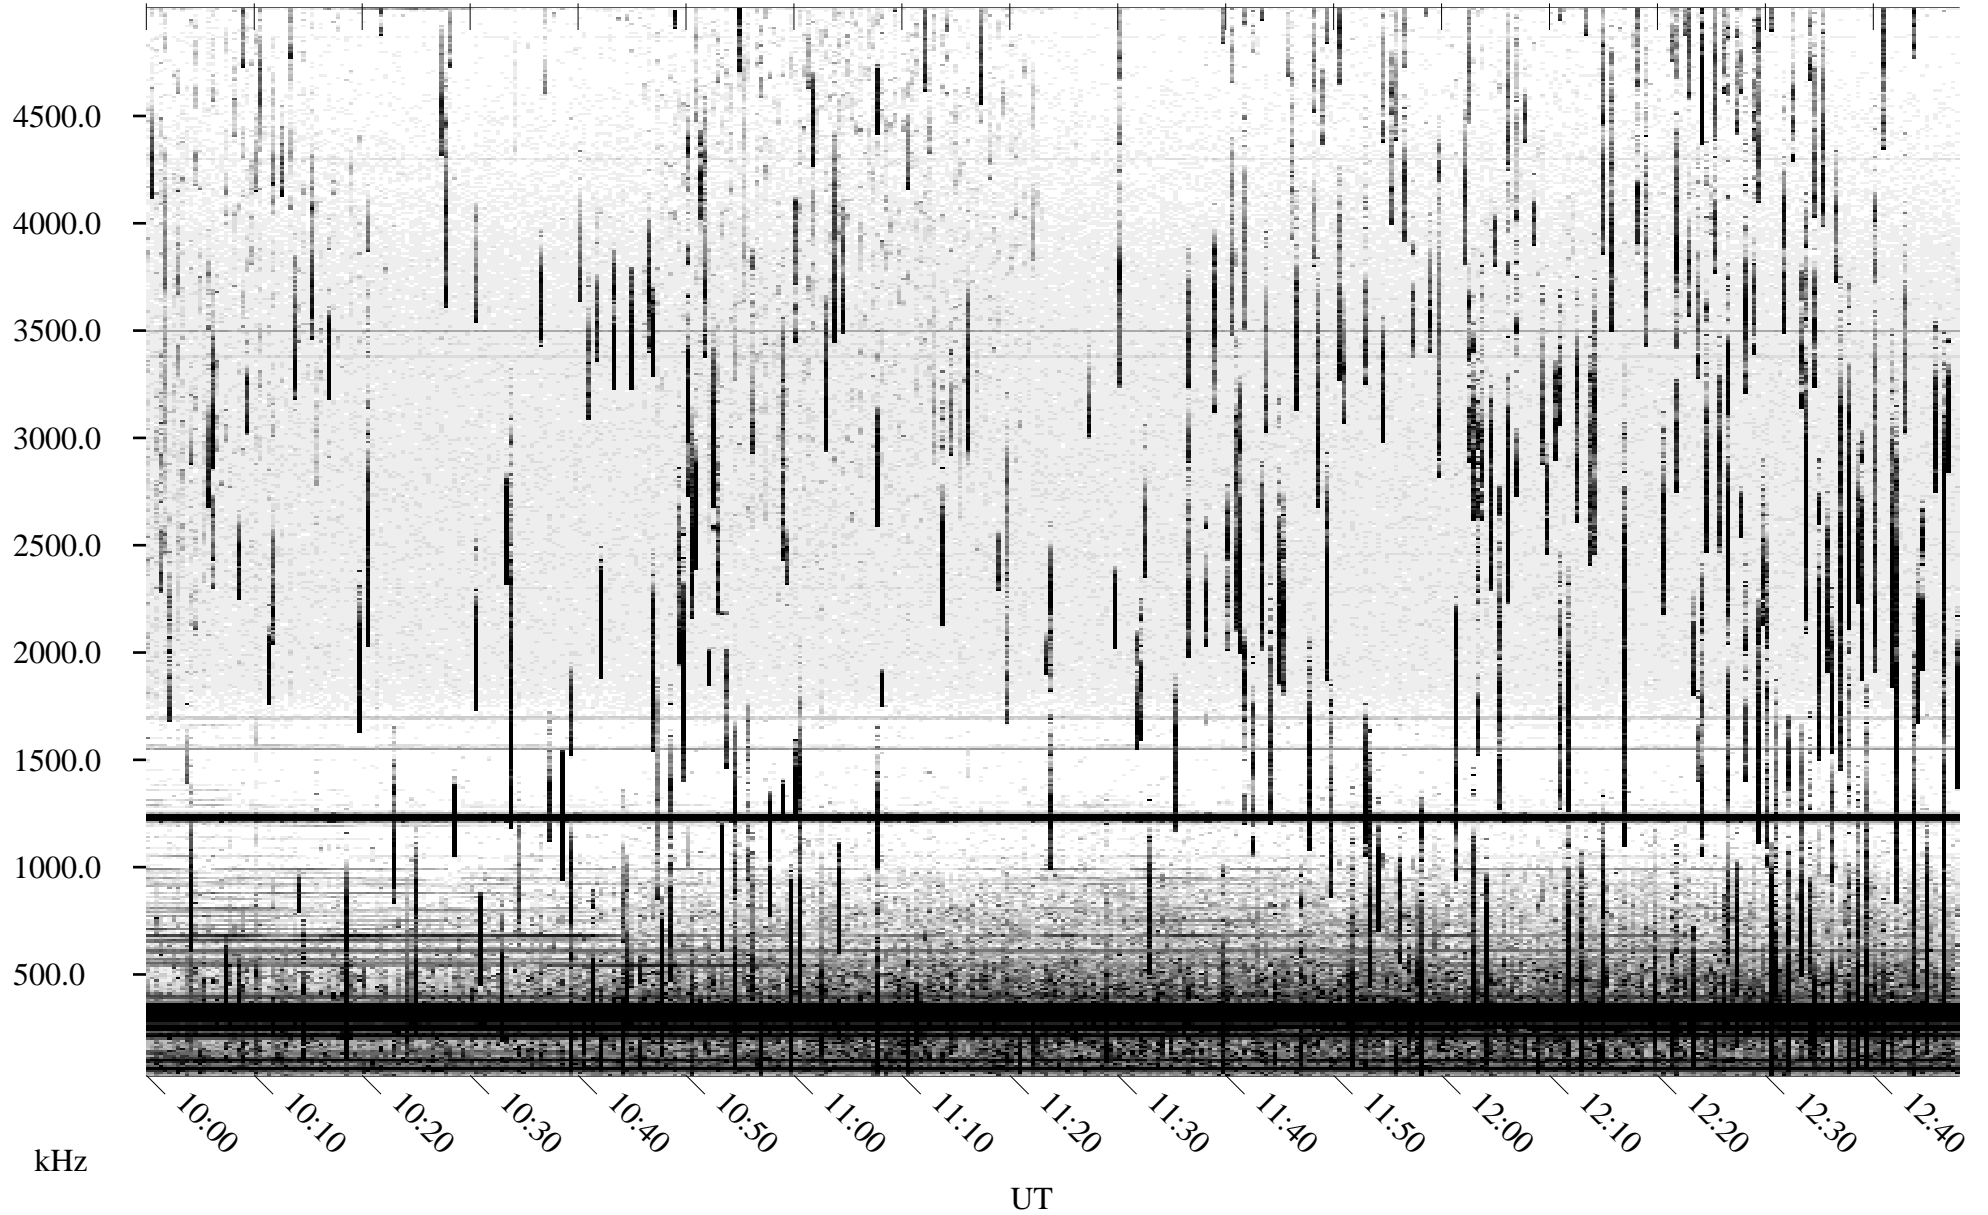

07/13/2005 Churchill, Manitoba

Linear Scale Black = 161 White = 15

ch05194l.r00m max_12

Page 1

07/13/2005 Churchill, Manitoba

Linear Scale Black = 161 White = 15

ch05194l.r00m max_12

Page 2

07/14/2005 Churchill, Manitoba

Linear Scale Black = 161 White = 15

ch05194l.r00m max_12

Page 3

07/14/2005 Churchill, Manitoba

Linear Scale Black = 161 White = 15

ch05194l.r00m max_12

Page 4

07/14/2005 Churchill, Manitoba

Linear Scale Black = 161 White = 15

ch05194l.r00m max_12

Page 5

07/14/2005 Churchill, Manitoba

Linear Scale Black = 161 White = 15

ch05194l.r00m max_12

Page 6

07/14/2005 Churchill, Manitoba

Linear Scale Black = 161 White = 15

ch05194l.r00m max_12

Page 7

07/14/2005 Churchill, Manitoba

Linear Scale Black = 161 White = 15

ch05194l.r00m max_12