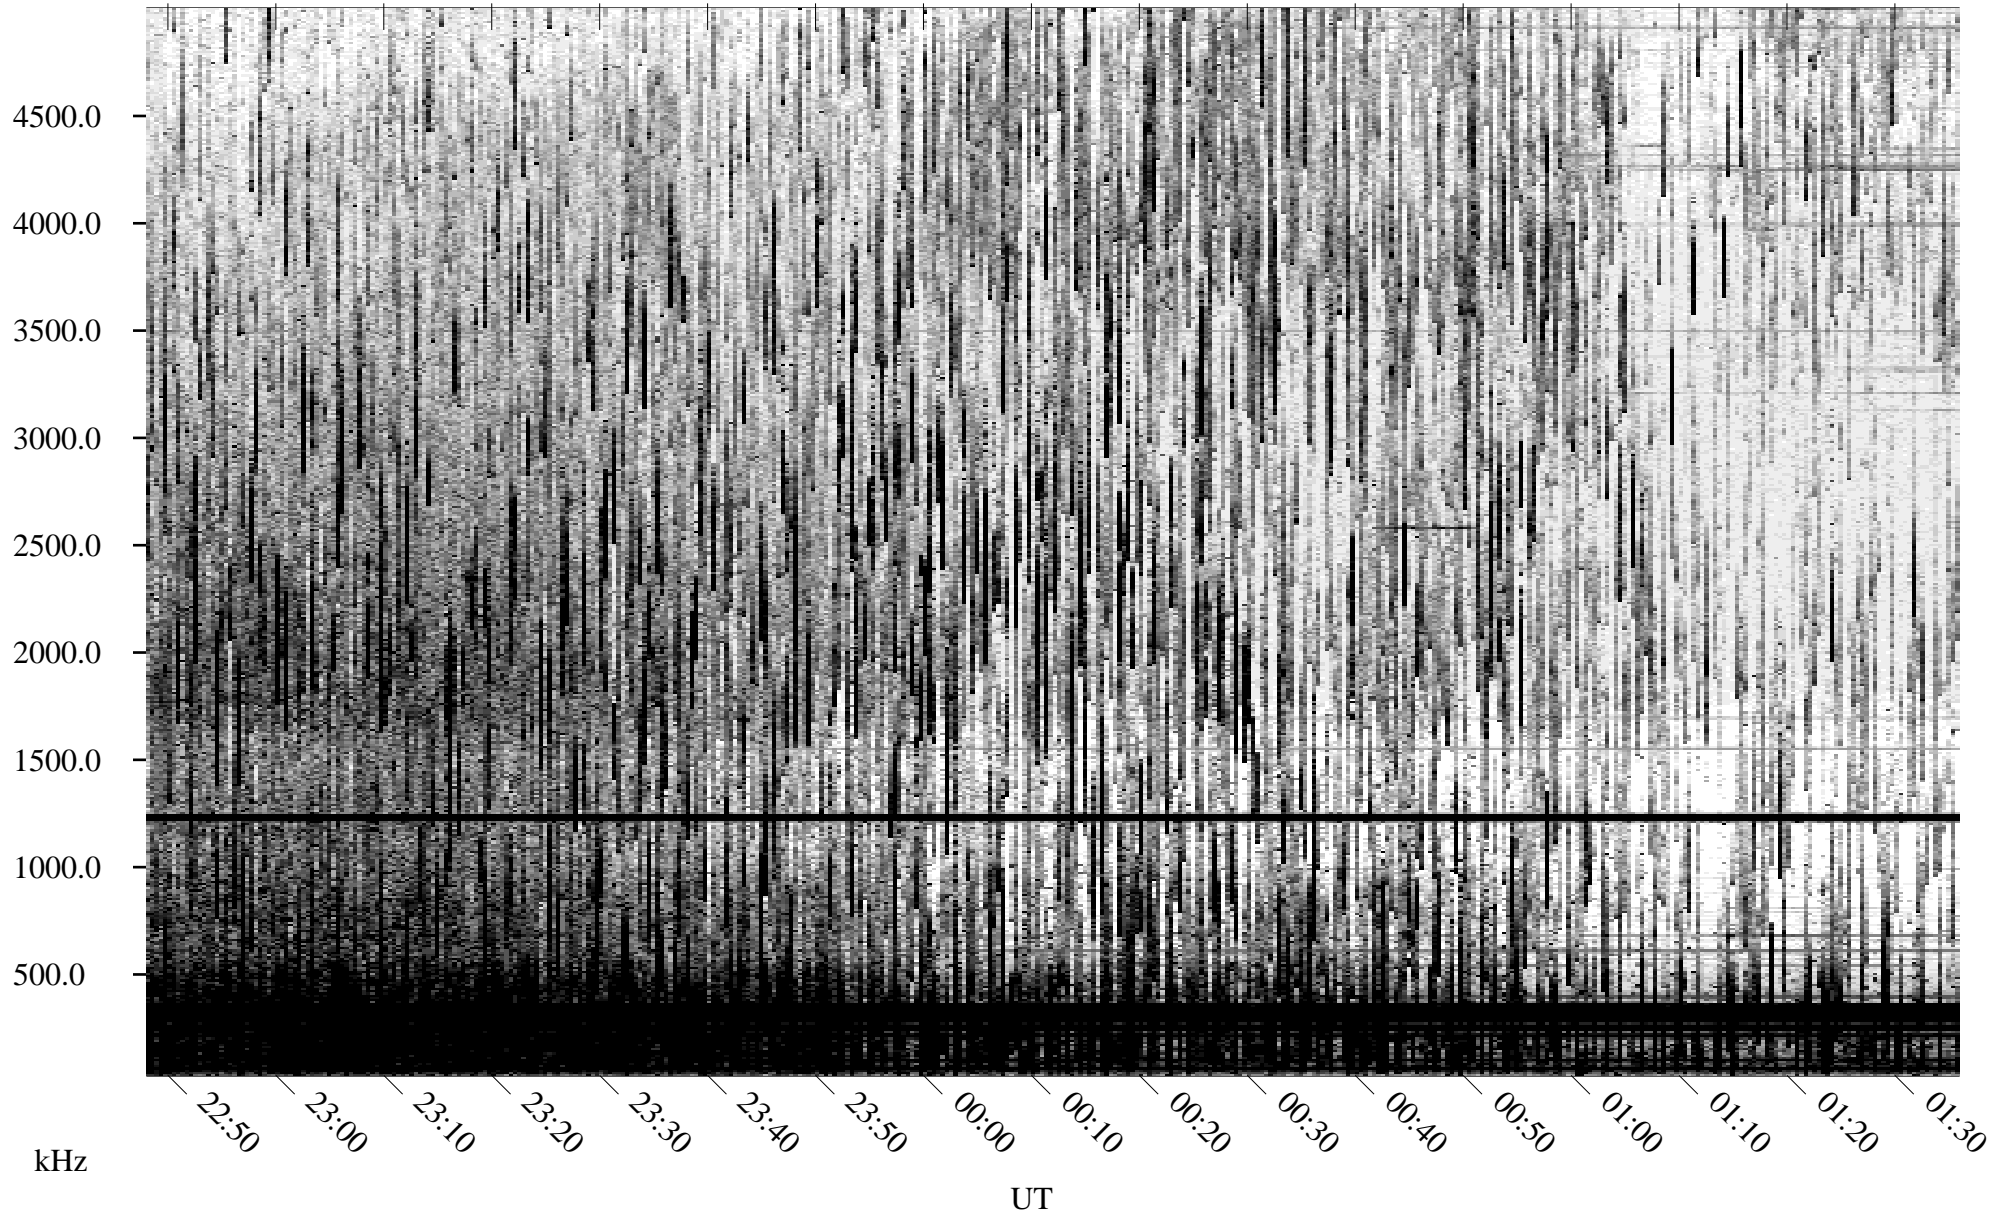

# 07/14/2005 Churchill, Manitoba

Linear Scale    Black = 161    White = 15

ch05195l.r00m max\_12

Page 1

# 07/14/2005 Churchill, Manitoba

Linear Scale    Black = 161    White = 15

ch05195l.r00m max\_12

Page 2

# 07/15/2005 Churchill, Manitoba

Linear Scale    Black = 161    White = 15

ch051951.r00m max\_12

Page 3