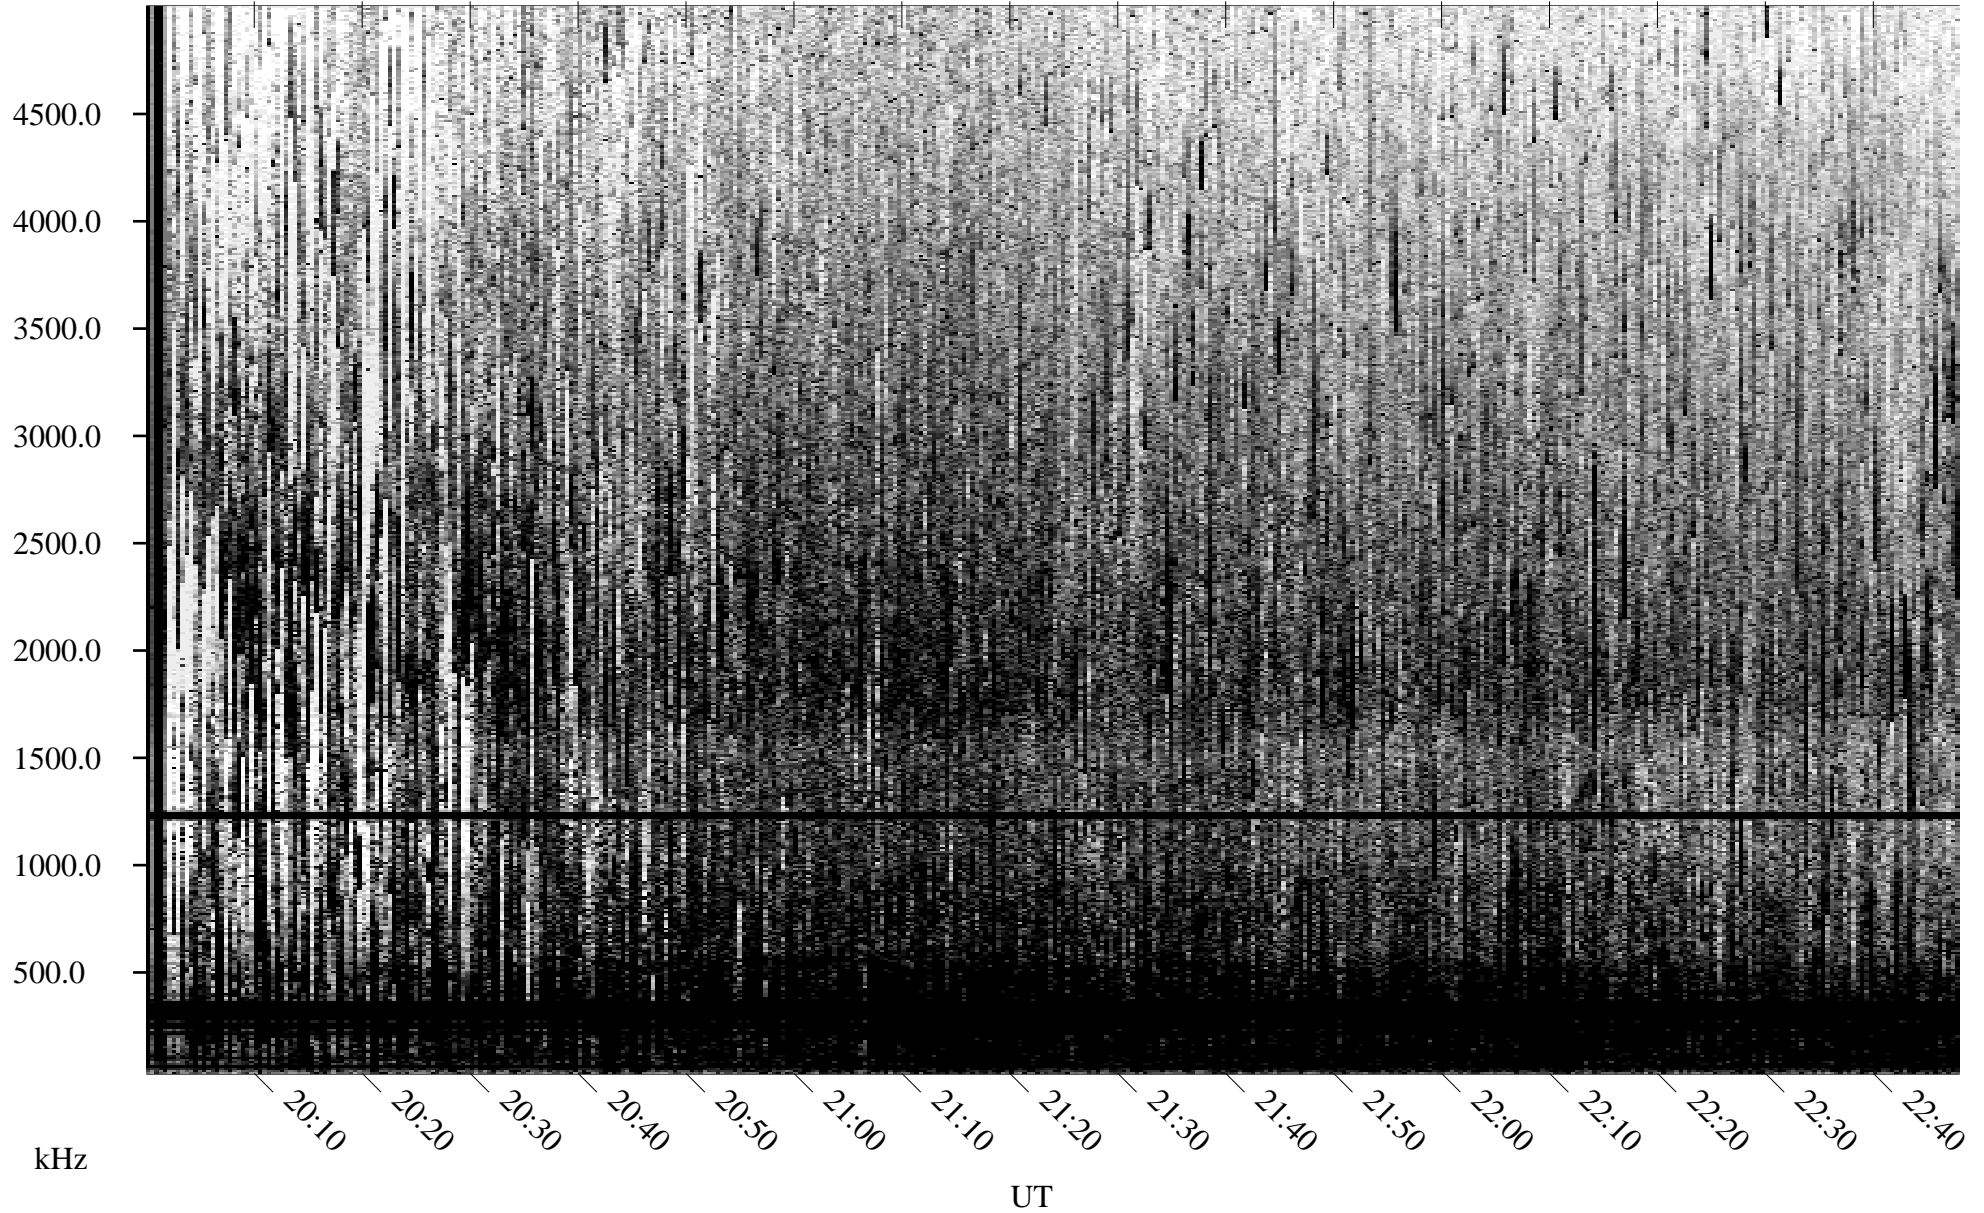

# 07/14/2005 Churchill, Manitoba

Linear Scale    Black = 161    White = 15

ch05195l.r00m max\_12

Page 1

# 07/14/2005 Churchill, Manitoba

Linear Scale    Black = 161    White = 15

ch05195l.r00m max\_12

Page 2

# 07/15/2005 Churchill, Manitoba

Linear Scale    Black = 161    White = 15

ch051951.r00m max\_12

Page 3