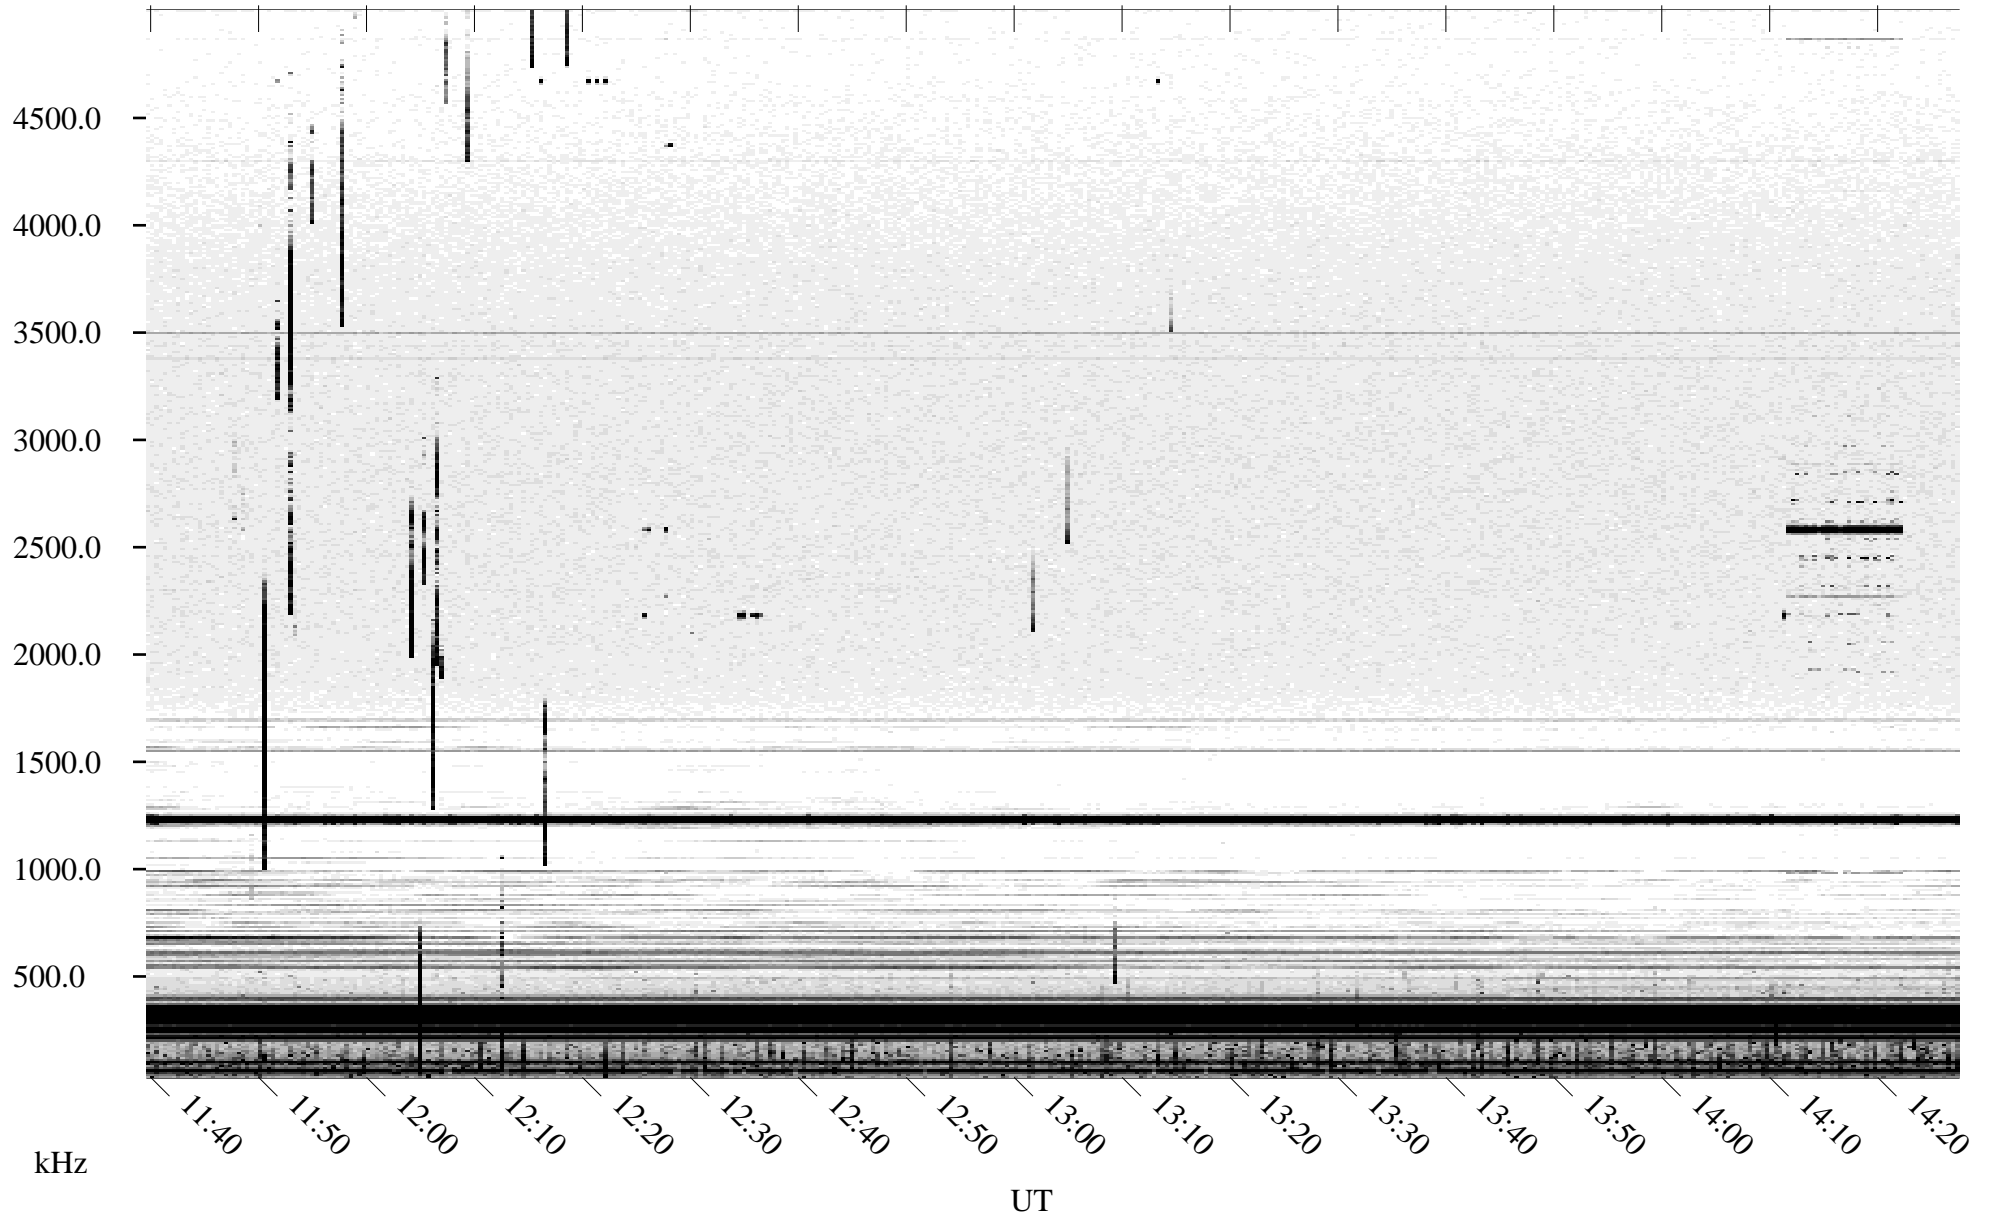

# 07/15/2005 Churchill, Manitoba

Linear Scale    Black = 161    White = 15

ch05196l.r00m max\_12

# 07/15/2005 Churchill, Manitoba

Linear Scale    Black = 161    White = 15

ch05196l.r00m max\_12

Page 3

# 07/15/2005 Churchill, Manitoba

Linear Scale    Black = 161    White = 15

ch05196l.r00m max\_12

Page 4

# 07/15/2005 Churchill, Manitoba

Linear Scale    Black = 161    White = 15

ch05196l.r00m max\_12

Page 5