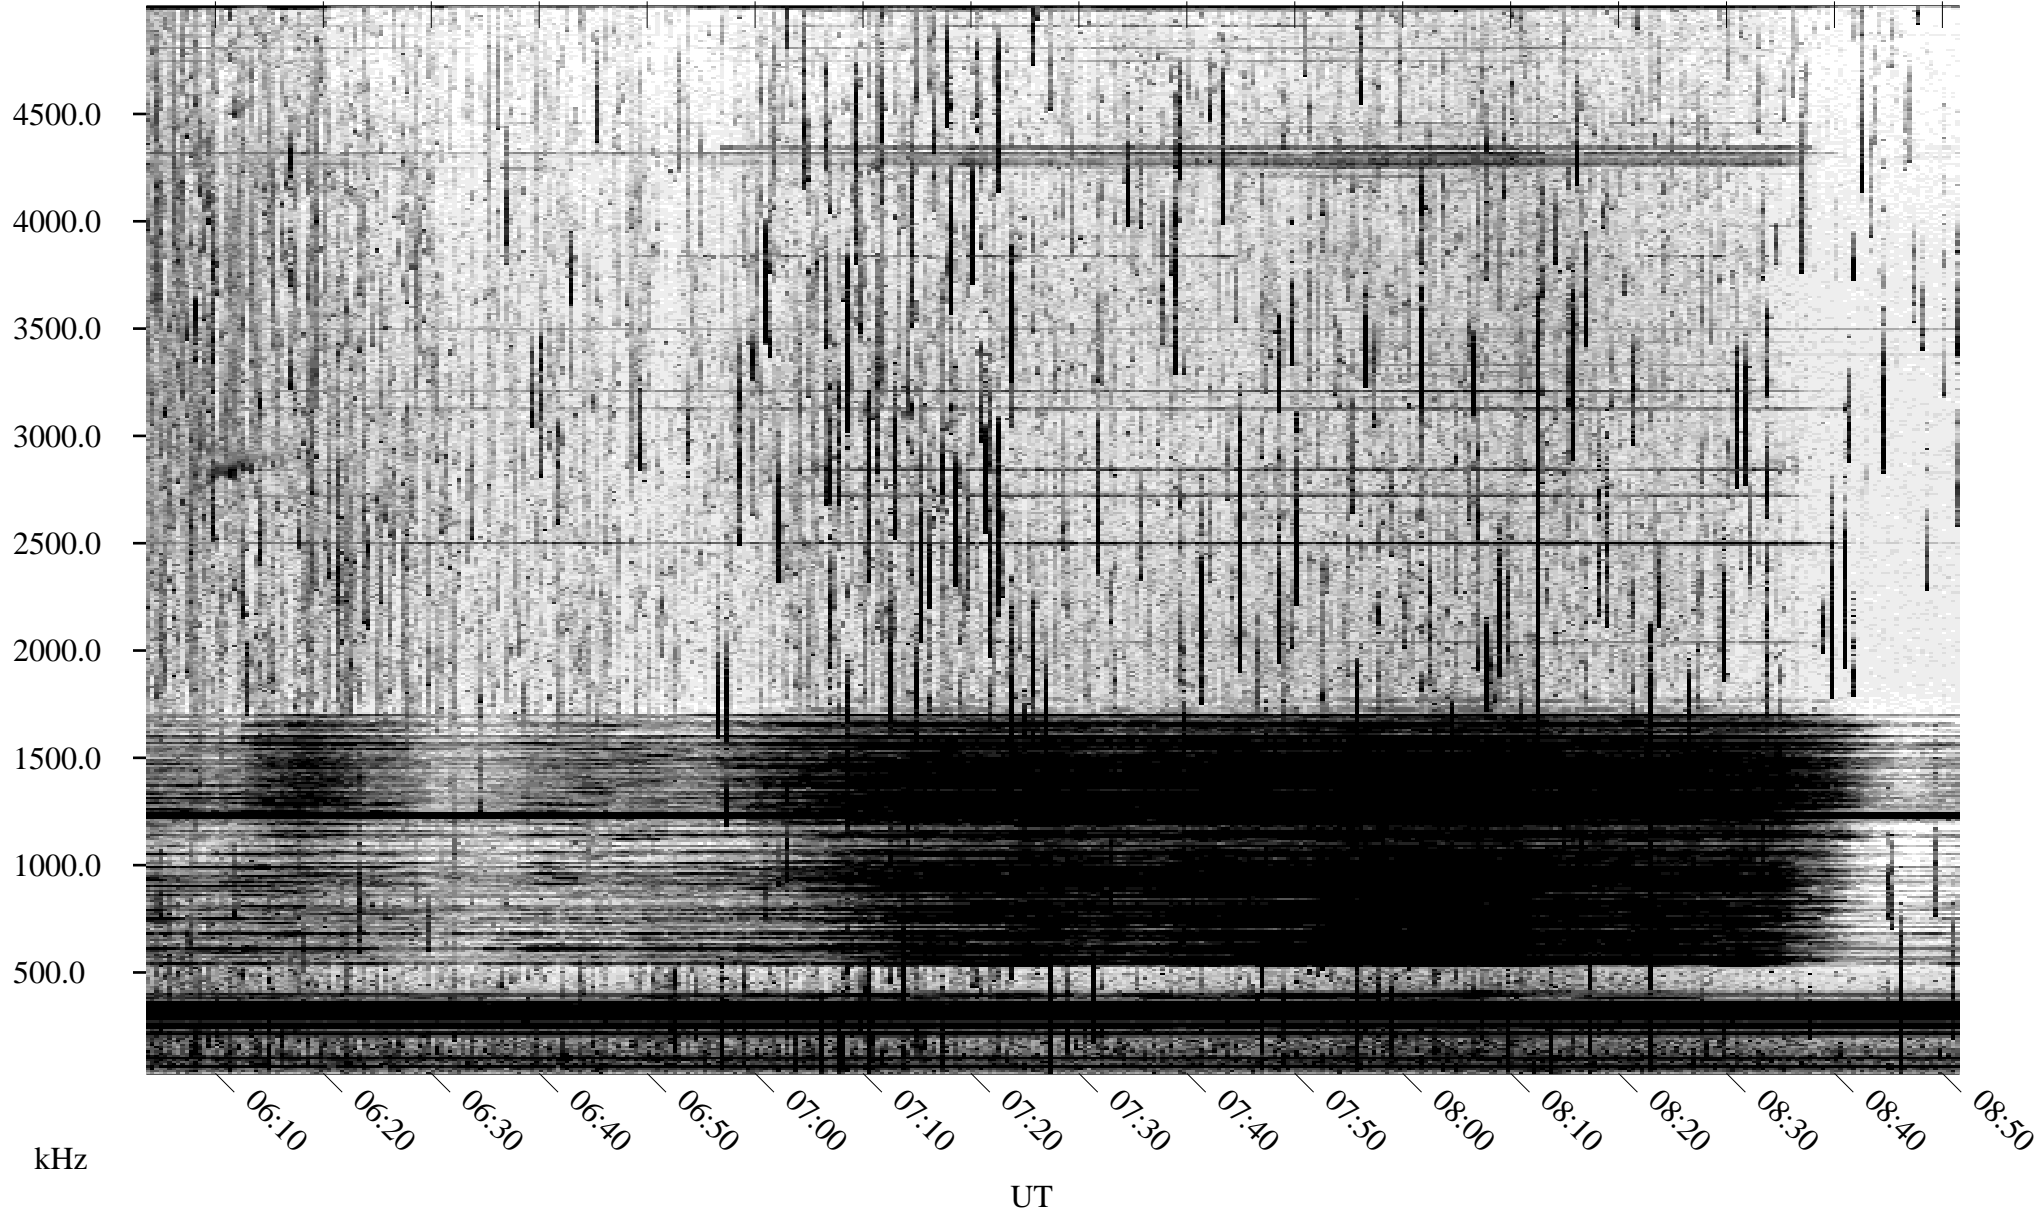

# 07/15/2005 Churchill, Manitoba

Linear Scale    Black = 161    White = 15

ch05196l.r00m max\_12

Page 1

# 07/15/2005 Churchill, Manitoba

Linear Scale    Black = 161    White = 15

ch05196l.r00m max\_12

# 07/15/2005 Churchill, Manitoba

Linear Scale    Black = 161    White = 15

ch05196l.r00m max\_12

Page 3

# 07/15/2005 Churchill, Manitoba

Linear Scale    Black = 161    White = 15

ch05196l.r00m max\_12

Page 4