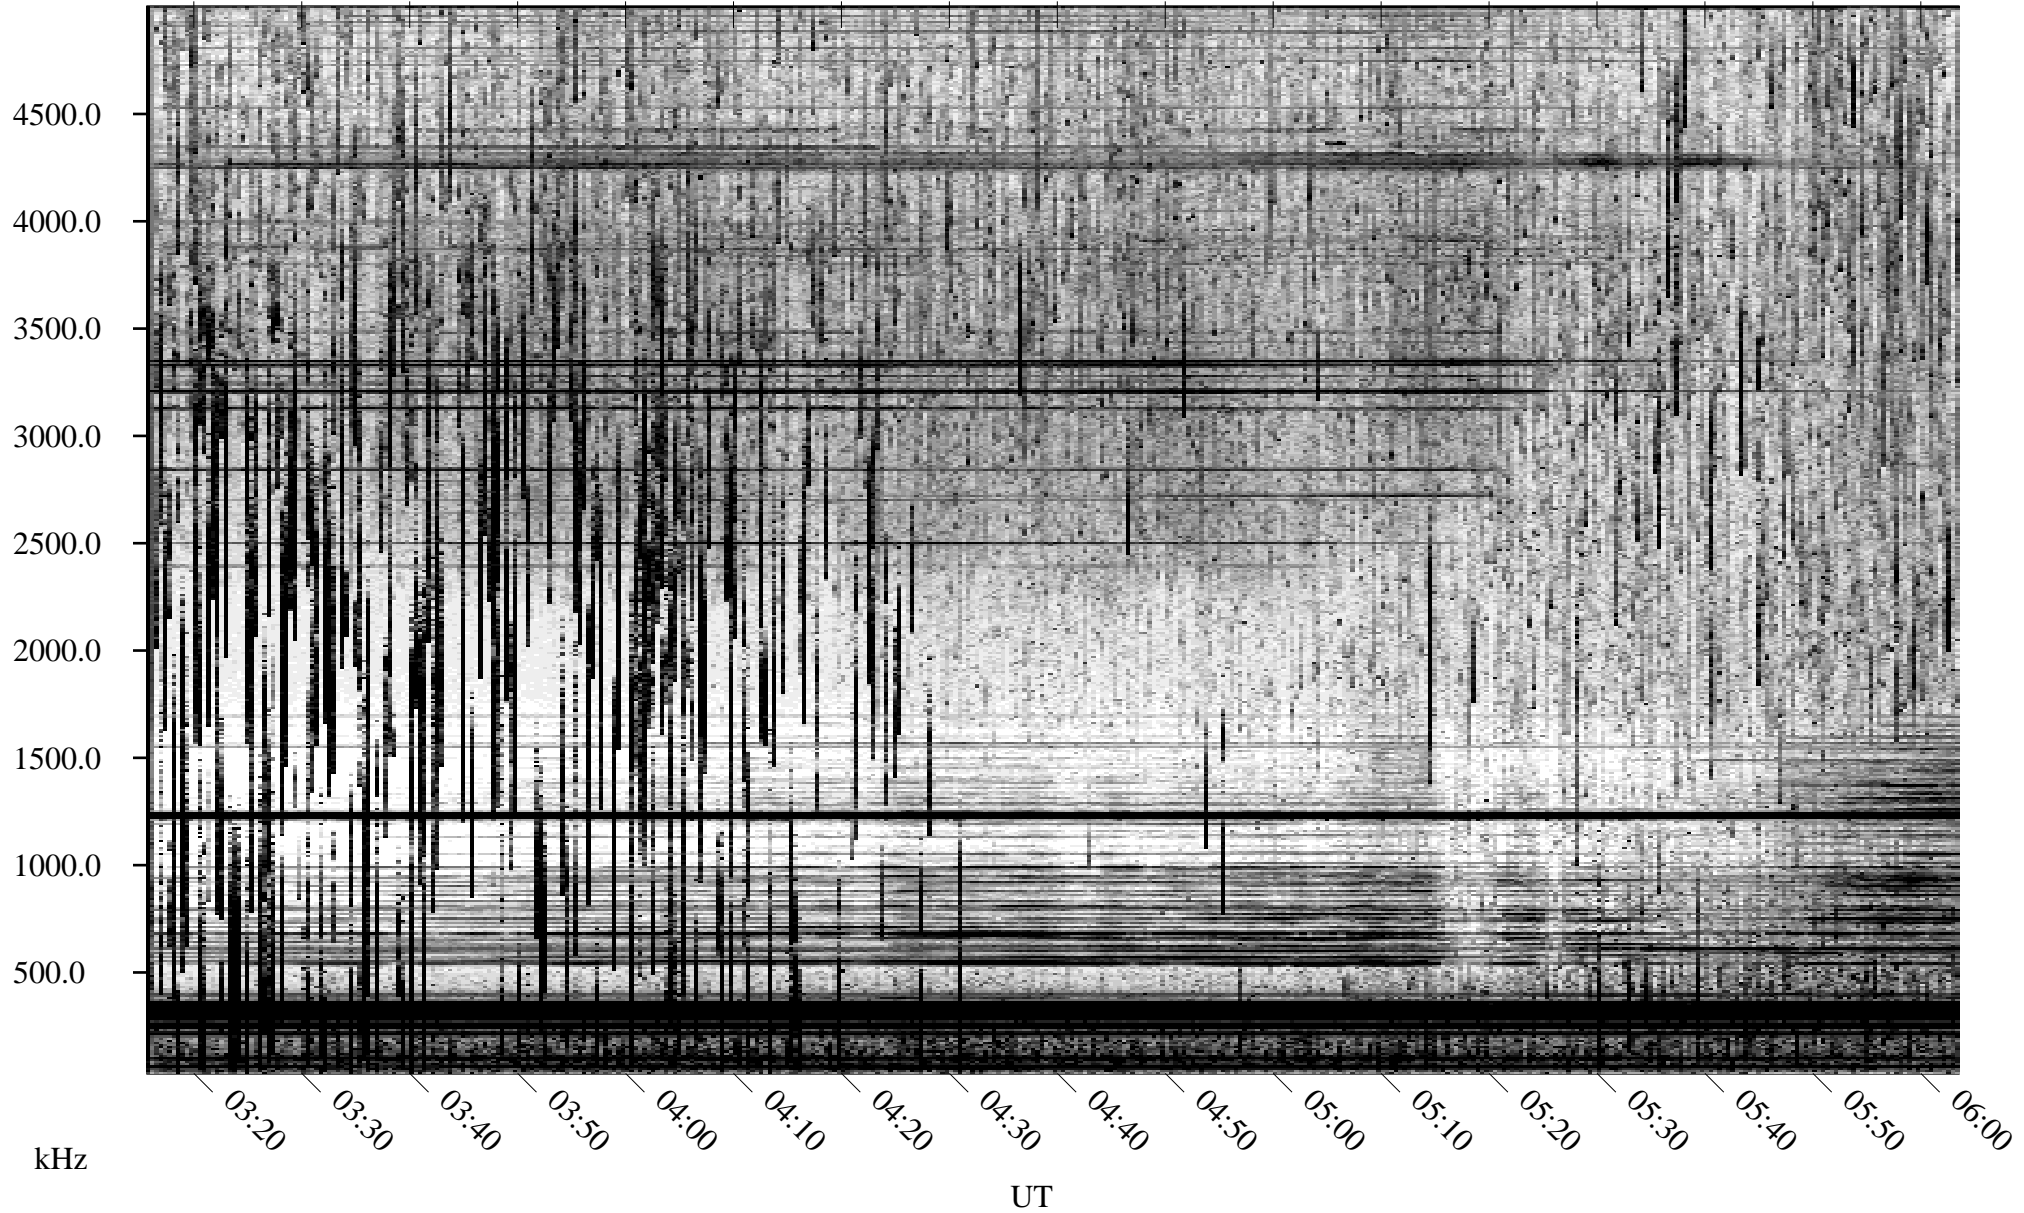

# 07/15/2005 Churchill, Manitoba

Linear Scale    Black = 161    White = 15

ch05196l.r00m max\_12

Page 1

# 07/15/2005 Churchill, Manitoba

Linear Scale    Black = 161    White = 15

ch05196l.r00m max\_12

# 07/15/2005 Churchill, Manitoba

Linear Scale    Black = 161    White = 15

ch05196l.r00m max\_12

Page 3

# 07/15/2005 Churchill, Manitoba

Linear Scale    Black = 161    White = 15

ch05196l.r00m max\_12

Page 4