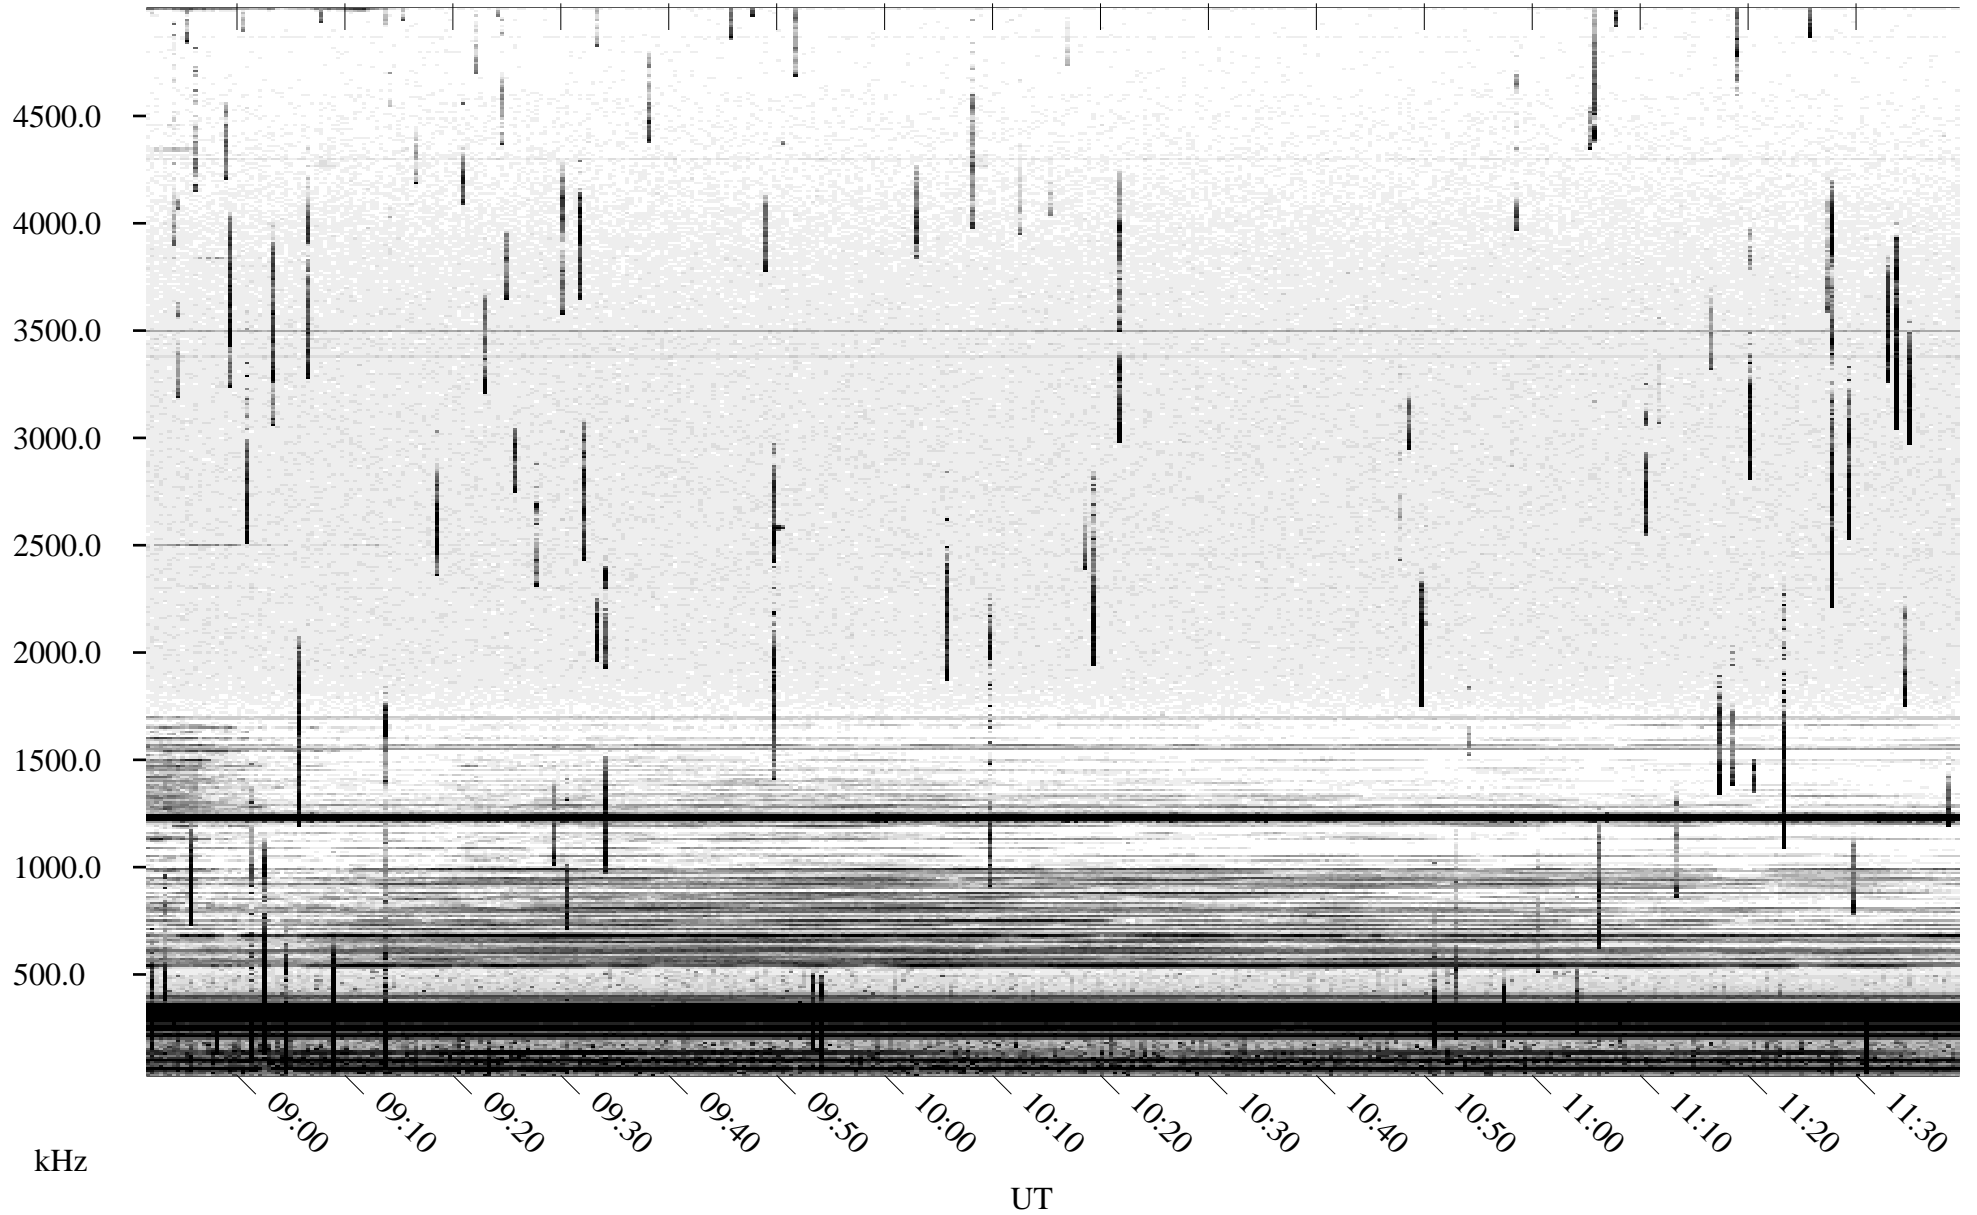

# 07/15/2005 Churchill, Manitoba

Linear Scale    Black = 161    White = 15

ch05196l.r00m max\_12

Page 1

# 07/15/2005 Churchill, Manitoba

Linear Scale    Black = 161    White = 15

ch05196l.r00m max\_12

# 07/15/2005 Churchill, Manitoba

Linear Scale    Black = 161    White = 15

ch05196l.r00m max\_12

Page 3

# 07/15/2005 Churchill, Manitoba

Linear Scale    Black = 161    White = 15

ch05196l.r00m max\_12

Page 4