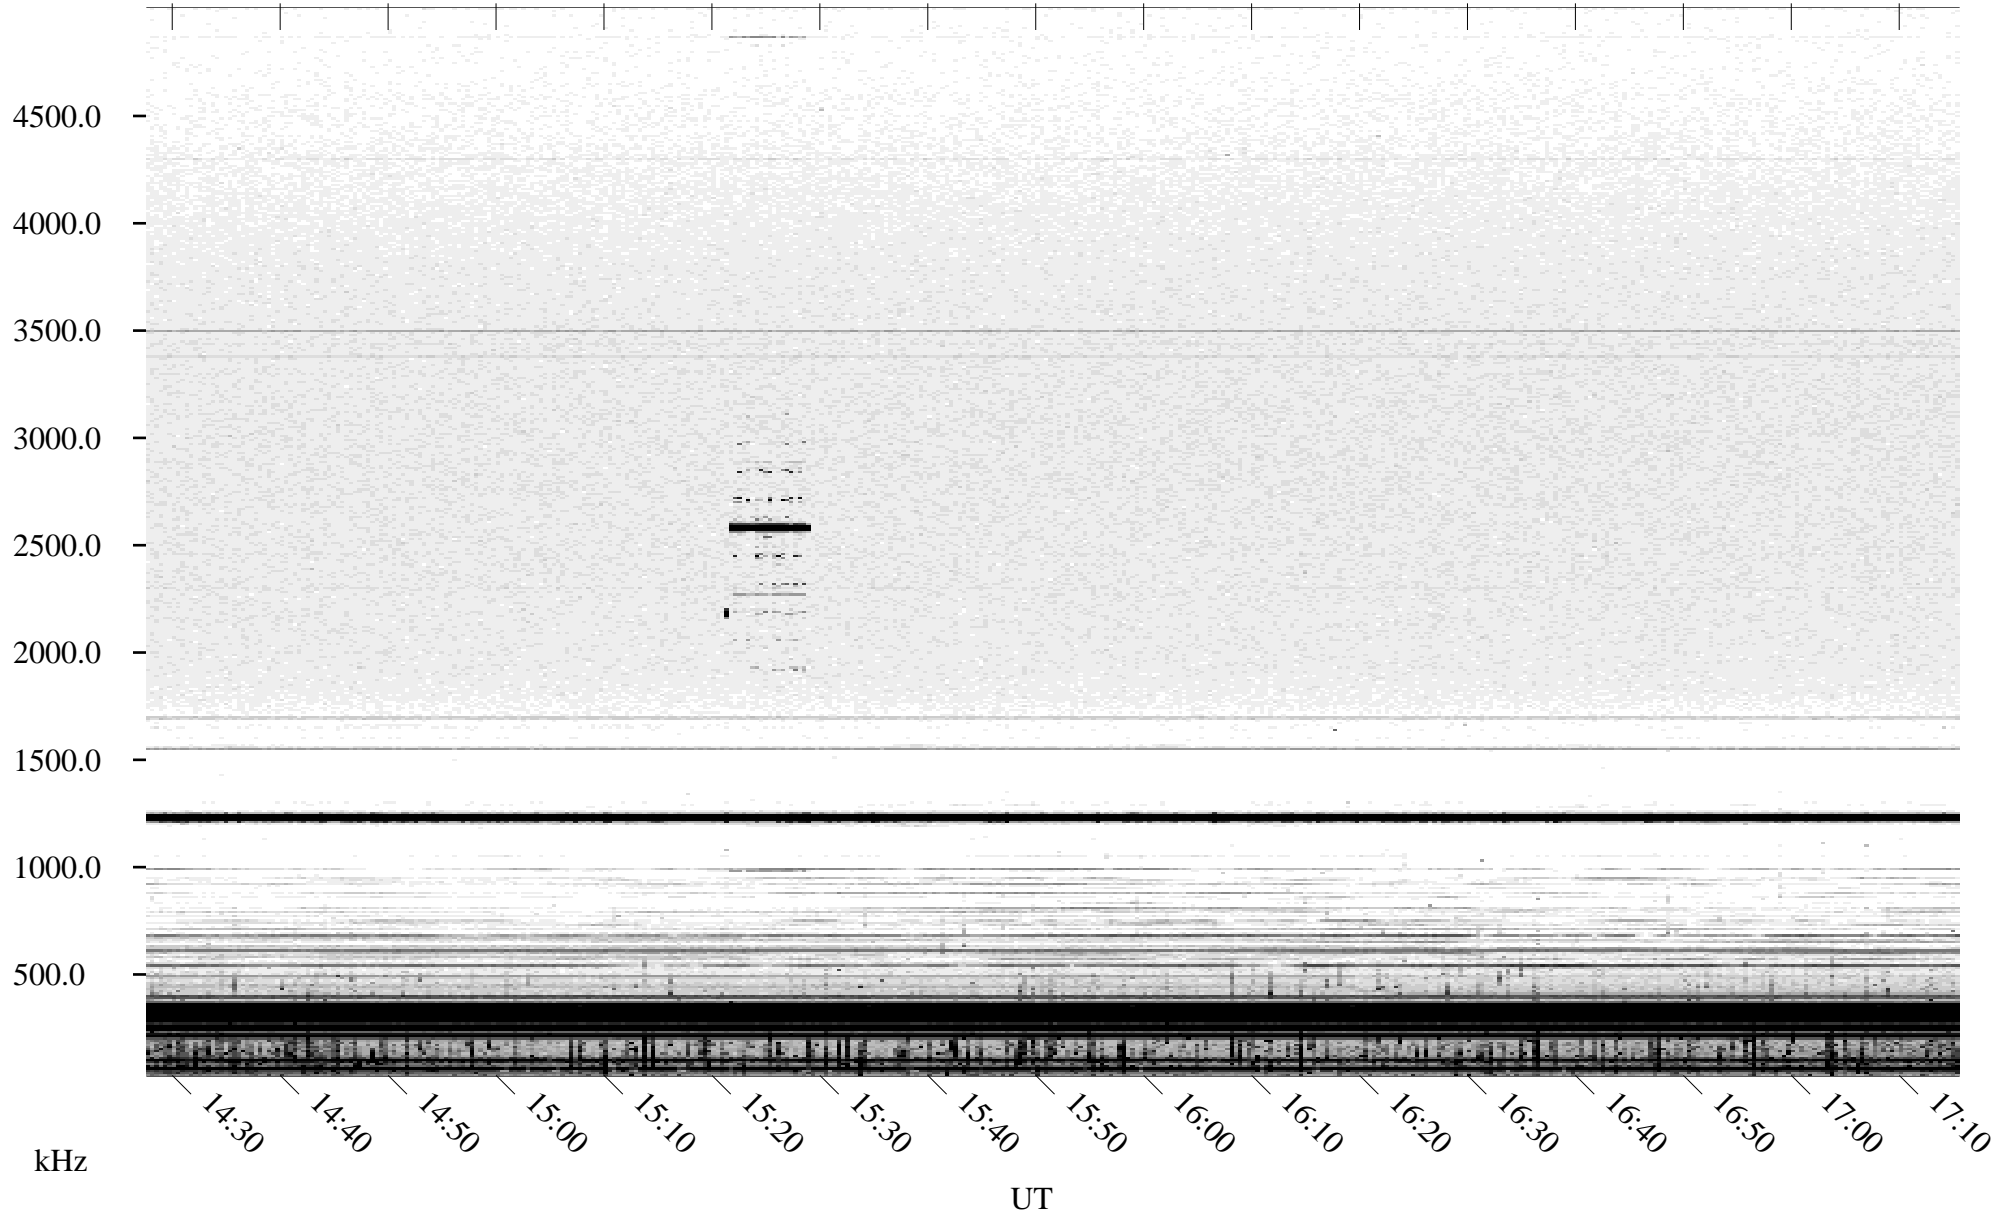

# 07/15/2005 Churchill, Manitoba

Linear Scale    Black = 161    White = 15

ch05196l.r00m max\_12

Page 3

# 07/15/2005 Churchill, Manitoba

Linear Scale    Black = 161    White = 15

ch05196l.r00m max\_12

Page 4

# 07/15/2005 Churchill, Manitoba

Linear Scale    Black = 161    White = 15

ch05196l.r00m max\_12

Page 5

# 07/15/2005 Churchill, Manitoba

Linear Scale    Black = 161    White = 15

ch05196l.r00m max\_12

Page 6

UT