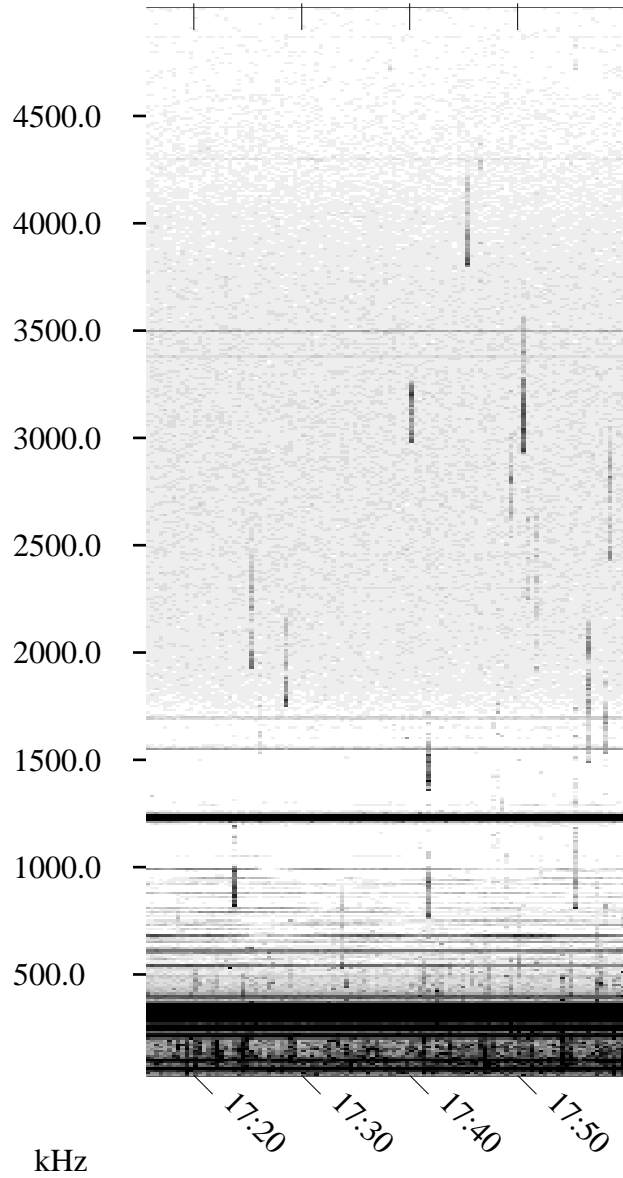

# 07/15/2005 Churchill, Manitoba

Linear Scale    Black = 161    White = 15

ch05196l.r00m max\_12

Page 1

# 07/15/2005 Churchill, Manitoba

Linear Scale    Black = 161    White = 15

ch05196l.r00m max\_12

# 07/15/2005 Churchill, Manitoba

Linear Scale    Black = 161    White = 15

ch05196l.r00m max\_12

Page 5

# 07/15/2005 Churchill, Manitoba

Linear Scale    Black = 161    White = 15

ch05196l.r00m max\_12

Page 6

UT