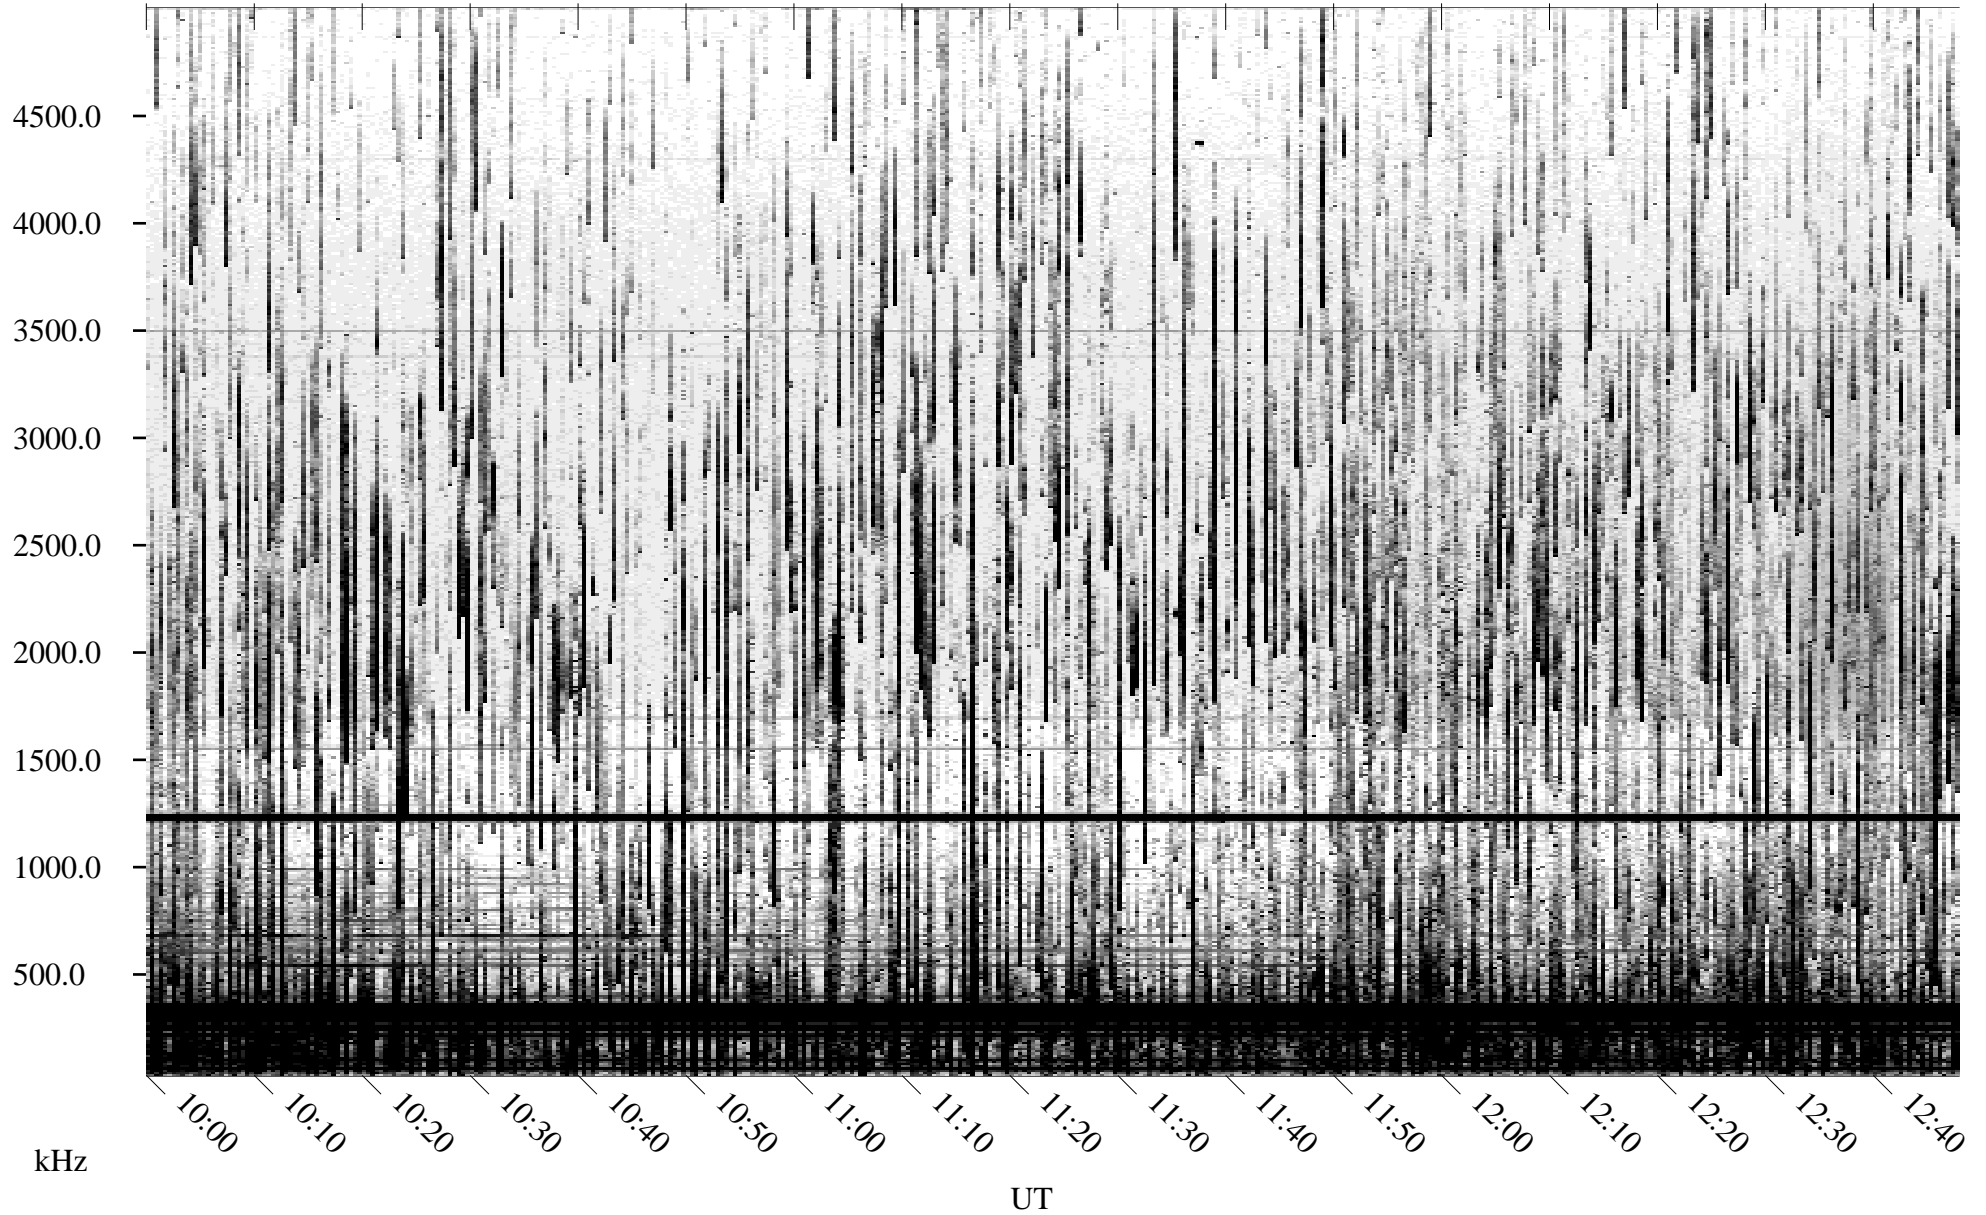

07/15/2005 Churchill, Manitoba

Linear Scale Black = 161 White = 15

ch05196l.r01m max_12

Page 1

07/15/2005 Churchill, Manitoba

Linear Scale Black = 161 White = 15

ch05196l.r01m max_12

Page 2

07/16/2005 Churchill, Manitoba

Linear Scale Black = 161 White = 15

ch05196l.r01m max_12

Page 3

07/16/2005 Churchill, Manitoba

Linear Scale Black = 161 White = 15

ch05196l.r01m max_12

Page 4

07/16/2005 Churchill, Manitoba

Linear Scale Black = 161 White = 15

ch05196l.r01m max_12

Page 5

07/16/2005 Churchill, Manitoba

Linear Scale Black = 161 White = 15

ch05196l.r01m max_12

Page 6

07/16/2005 Churchill, Manitoba

Linear Scale Black = 161 White = 15

ch05196l.r01m max_12

Page 7

07/16/2005 Churchill, Manitoba

Linear Scale Black = 161 White = 15

ch05196l.r01m max_12

Page 8