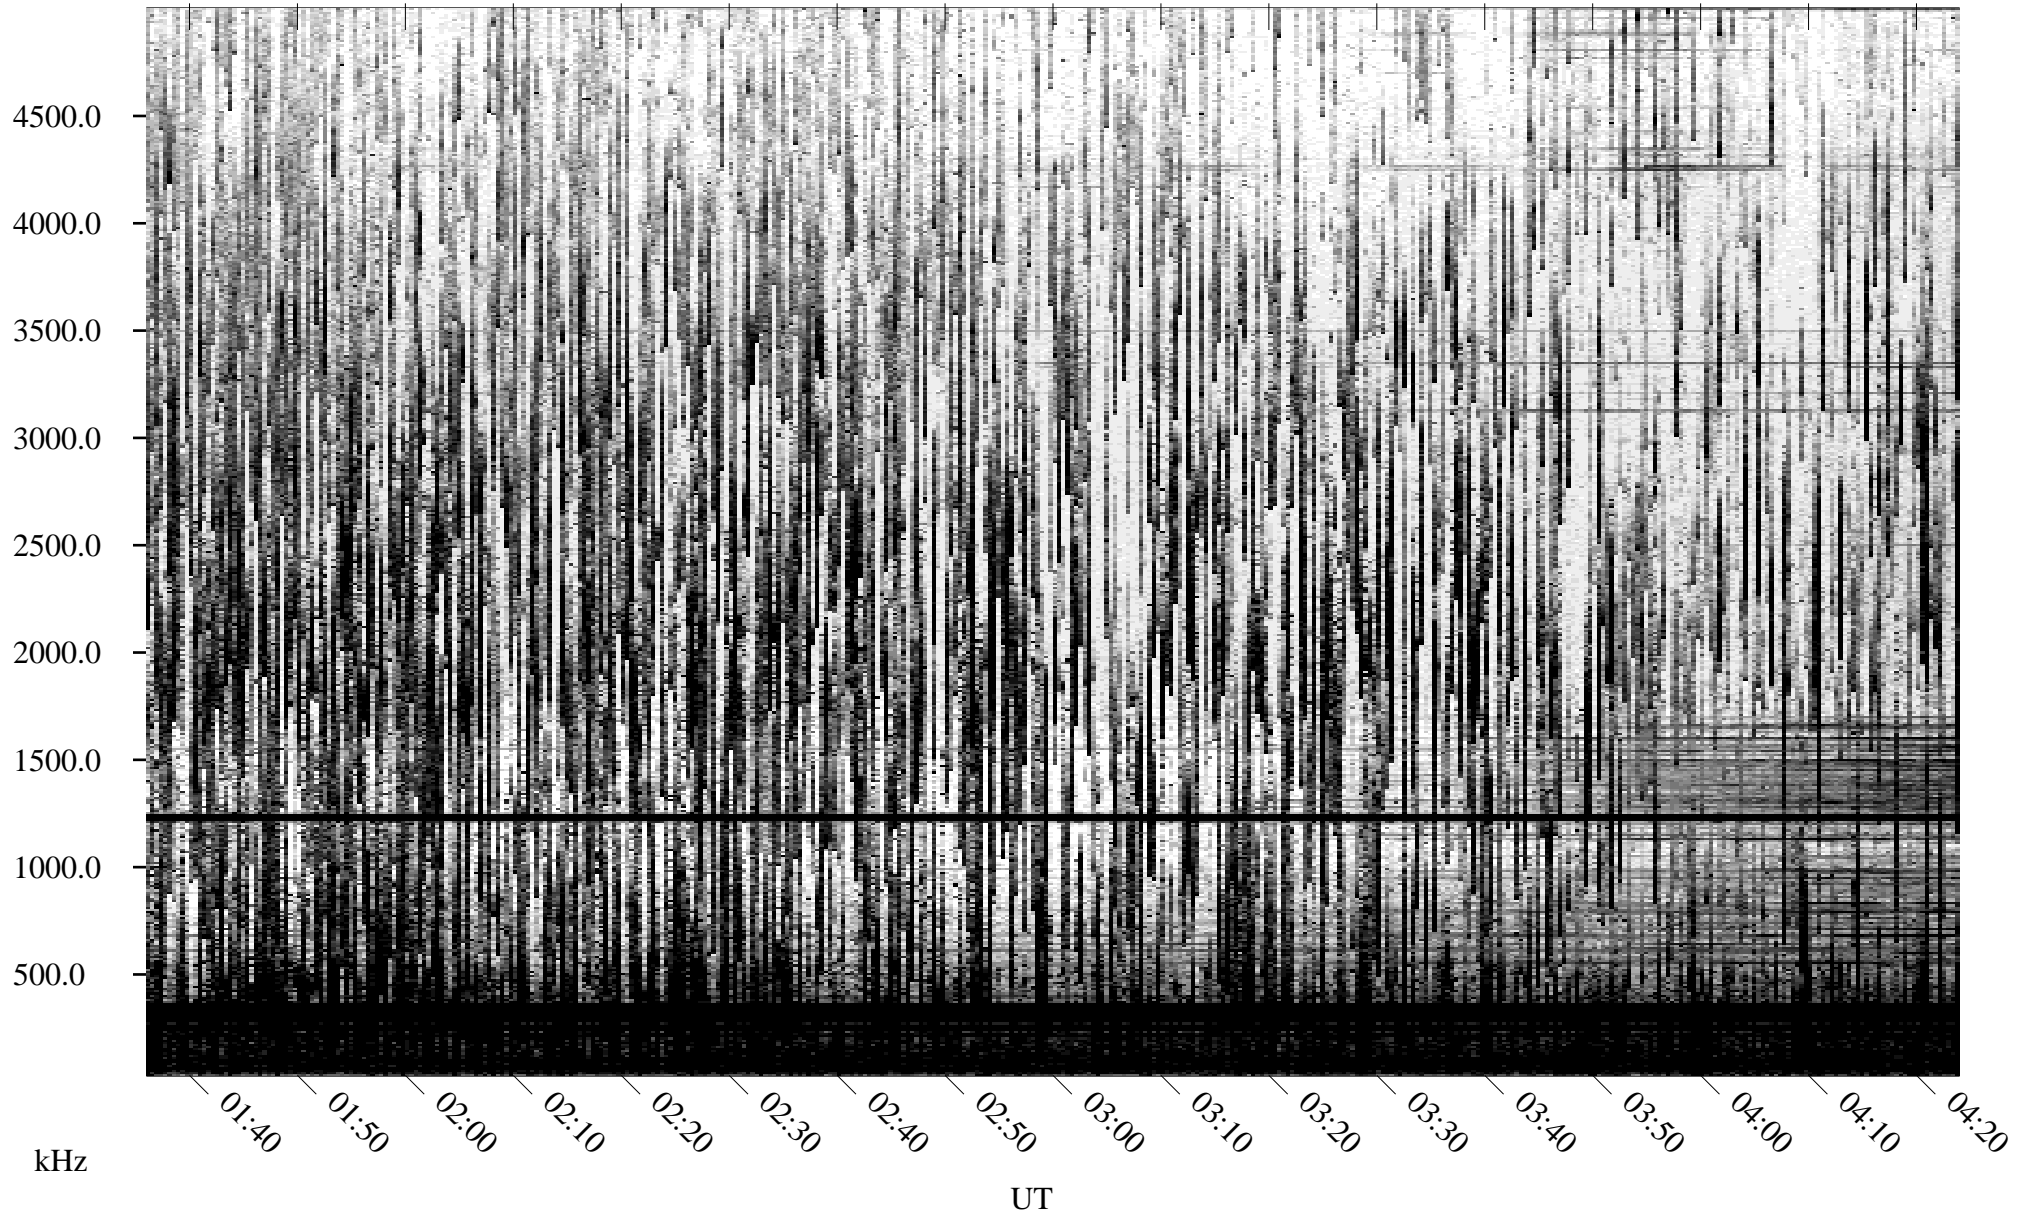

07/15/2005 Churchill, Manitoba

Linear Scale Black = 161 White = 15

ch05196l.r01m max_12

Page 1

07/15/2005 Churchill, Manitoba

Linear Scale Black = 161 White = 15

ch05196l.r01m max_12

Page 2

07/16/2005 Churchill, Manitoba

Linear Scale Black = 161 White = 15

ch05196l.r01m max_12

Page 3

07/16/2005 Churchill, Manitoba

Linear Scale Black = 161 White = 15

ch05196l.r01m max_12

Page 4

07/16/2005 Churchill, Manitoba

Linear Scale Black = 161 White = 15

ch05196l.r01m max_12

Page 5

07/16/2005 Churchill, Manitoba

Linear Scale Black = 161 White = 15

ch05196l.r01m max_12

Page 6

07/16/2005 Churchill, Manitoba

Linear Scale Black = 161 White = 15

ch05196l.r01m max_12

Page 7

07/16/2005 Churchill, Manitoba

Linear Scale Black = 161 White = 15

ch05196l.r01m max_12

Page 8