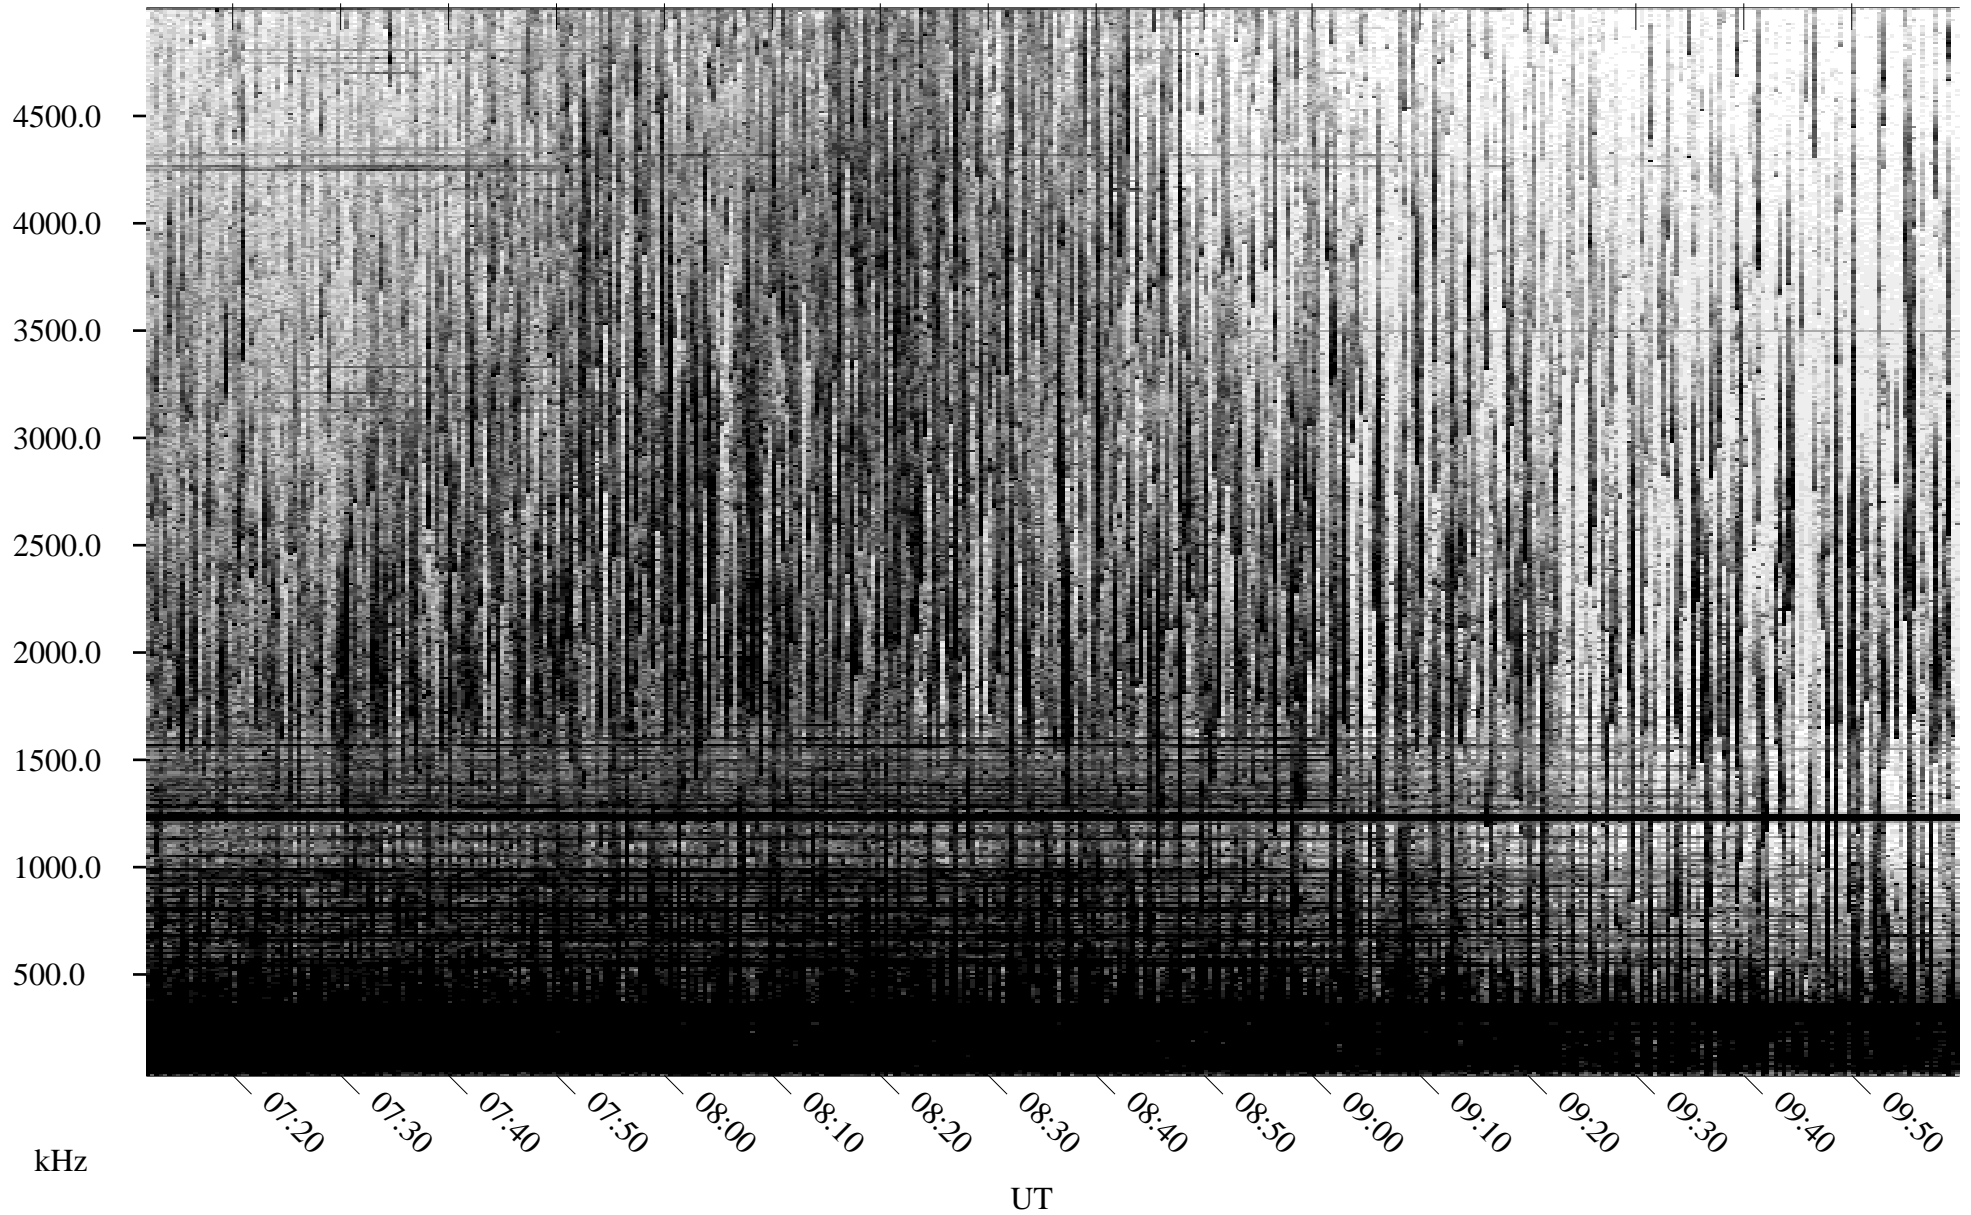

07/15/2005 Churchill, Manitoba

Linear Scale Black = 161 White = 15

ch05196l.r01m max_12

Page 1

07/15/2005 Churchill, Manitoba

Linear Scale Black = 161 White = 15

ch05196l.r01m max_12

Page 2

07/16/2005 Churchill, Manitoba

Linear Scale Black = 161 White = 15

ch05196l.r01m max_12

Page 3

07/16/2005 Churchill, Manitoba

Linear Scale Black = 161 White = 15

ch05196l.r01m max_12

Page 4

07/16/2005 Churchill, Manitoba

Linear Scale Black = 161 White = 15

ch05196l.r01m max_12

Page 5

07/16/2005 Churchill, Manitoba

Linear Scale Black = 161 White = 15

ch05196l.r01m max_12

Page 6

07/16/2005 Churchill, Manitoba

Linear Scale Black = 161 White = 15

ch05196l.r01m max_12

Page 7

07/16/2005 Churchill, Manitoba

Linear Scale Black = 161 White = 15

ch05196l.r01m max_12

Page 8