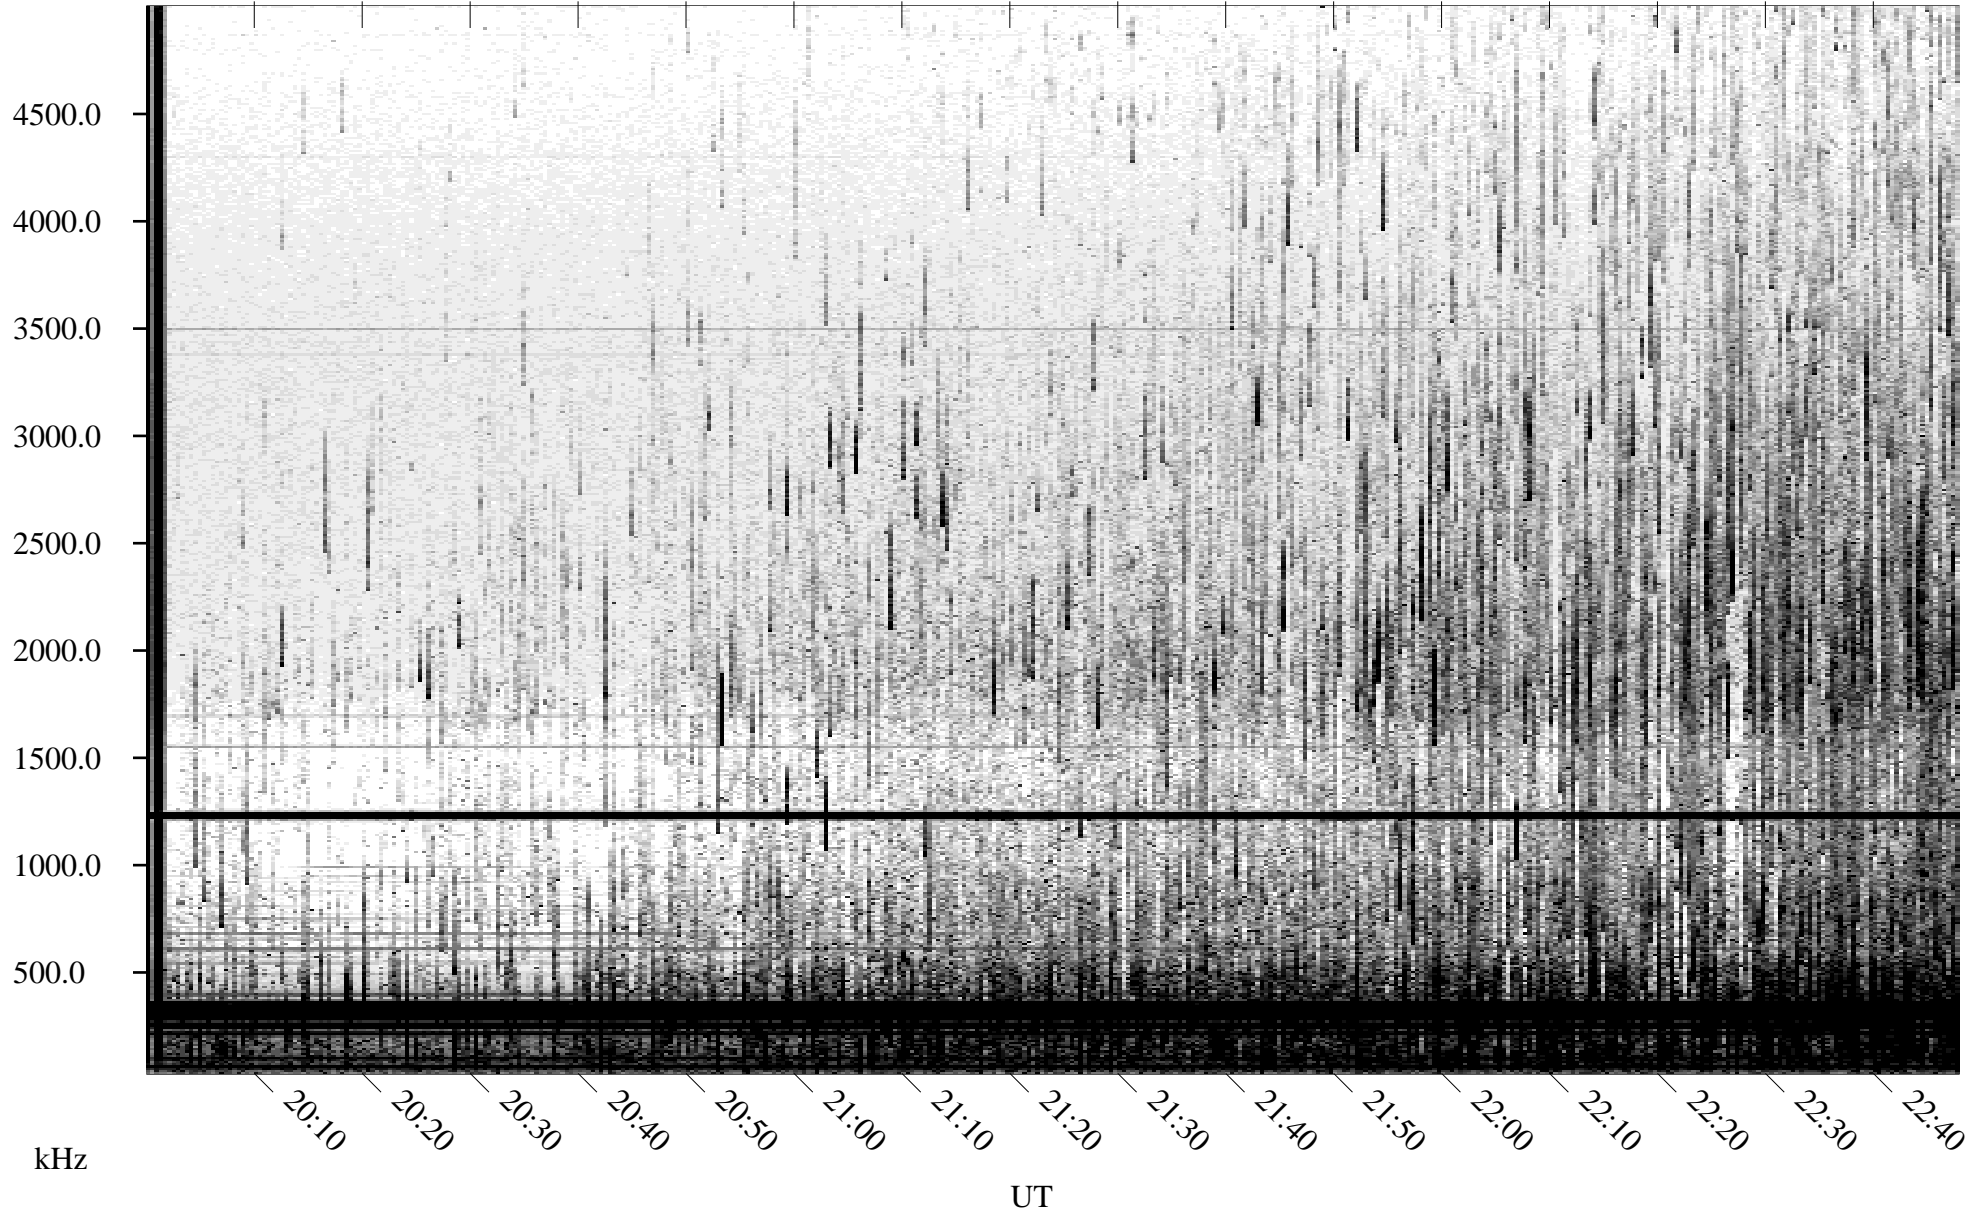

07/15/2005 Churchill, Manitoba

Linear Scale Black = 161 White = 15

ch05196l.r01m max_12

Page 1

07/15/2005 Churchill, Manitoba

Linear Scale Black = 161 White = 15

ch05196l.r01m max_12

Page 2

07/16/2005 Churchill, Manitoba

Linear Scale Black = 161 White = 15

ch05196l.r01m max_12

Page 3

07/16/2005 Churchill, Manitoba

Linear Scale Black = 161 White = 15

ch05196l.r01m max_12

Page 4

07/16/2005 Churchill, Manitoba

Linear Scale Black = 161 White = 15

ch05196l.r01m max_12

Page 5

07/16/2005 Churchill, Manitoba

Linear Scale Black = 161 White = 15

ch05196l.r01m max_12

Page 6

07/16/2005 Churchill, Manitoba

Linear Scale Black = 161 White = 15

ch05196l.r01m max_12

Page 7

07/16/2005 Churchill, Manitoba

Linear Scale Black = 161 White = 15

ch05196l.r01m max_12

Page 8