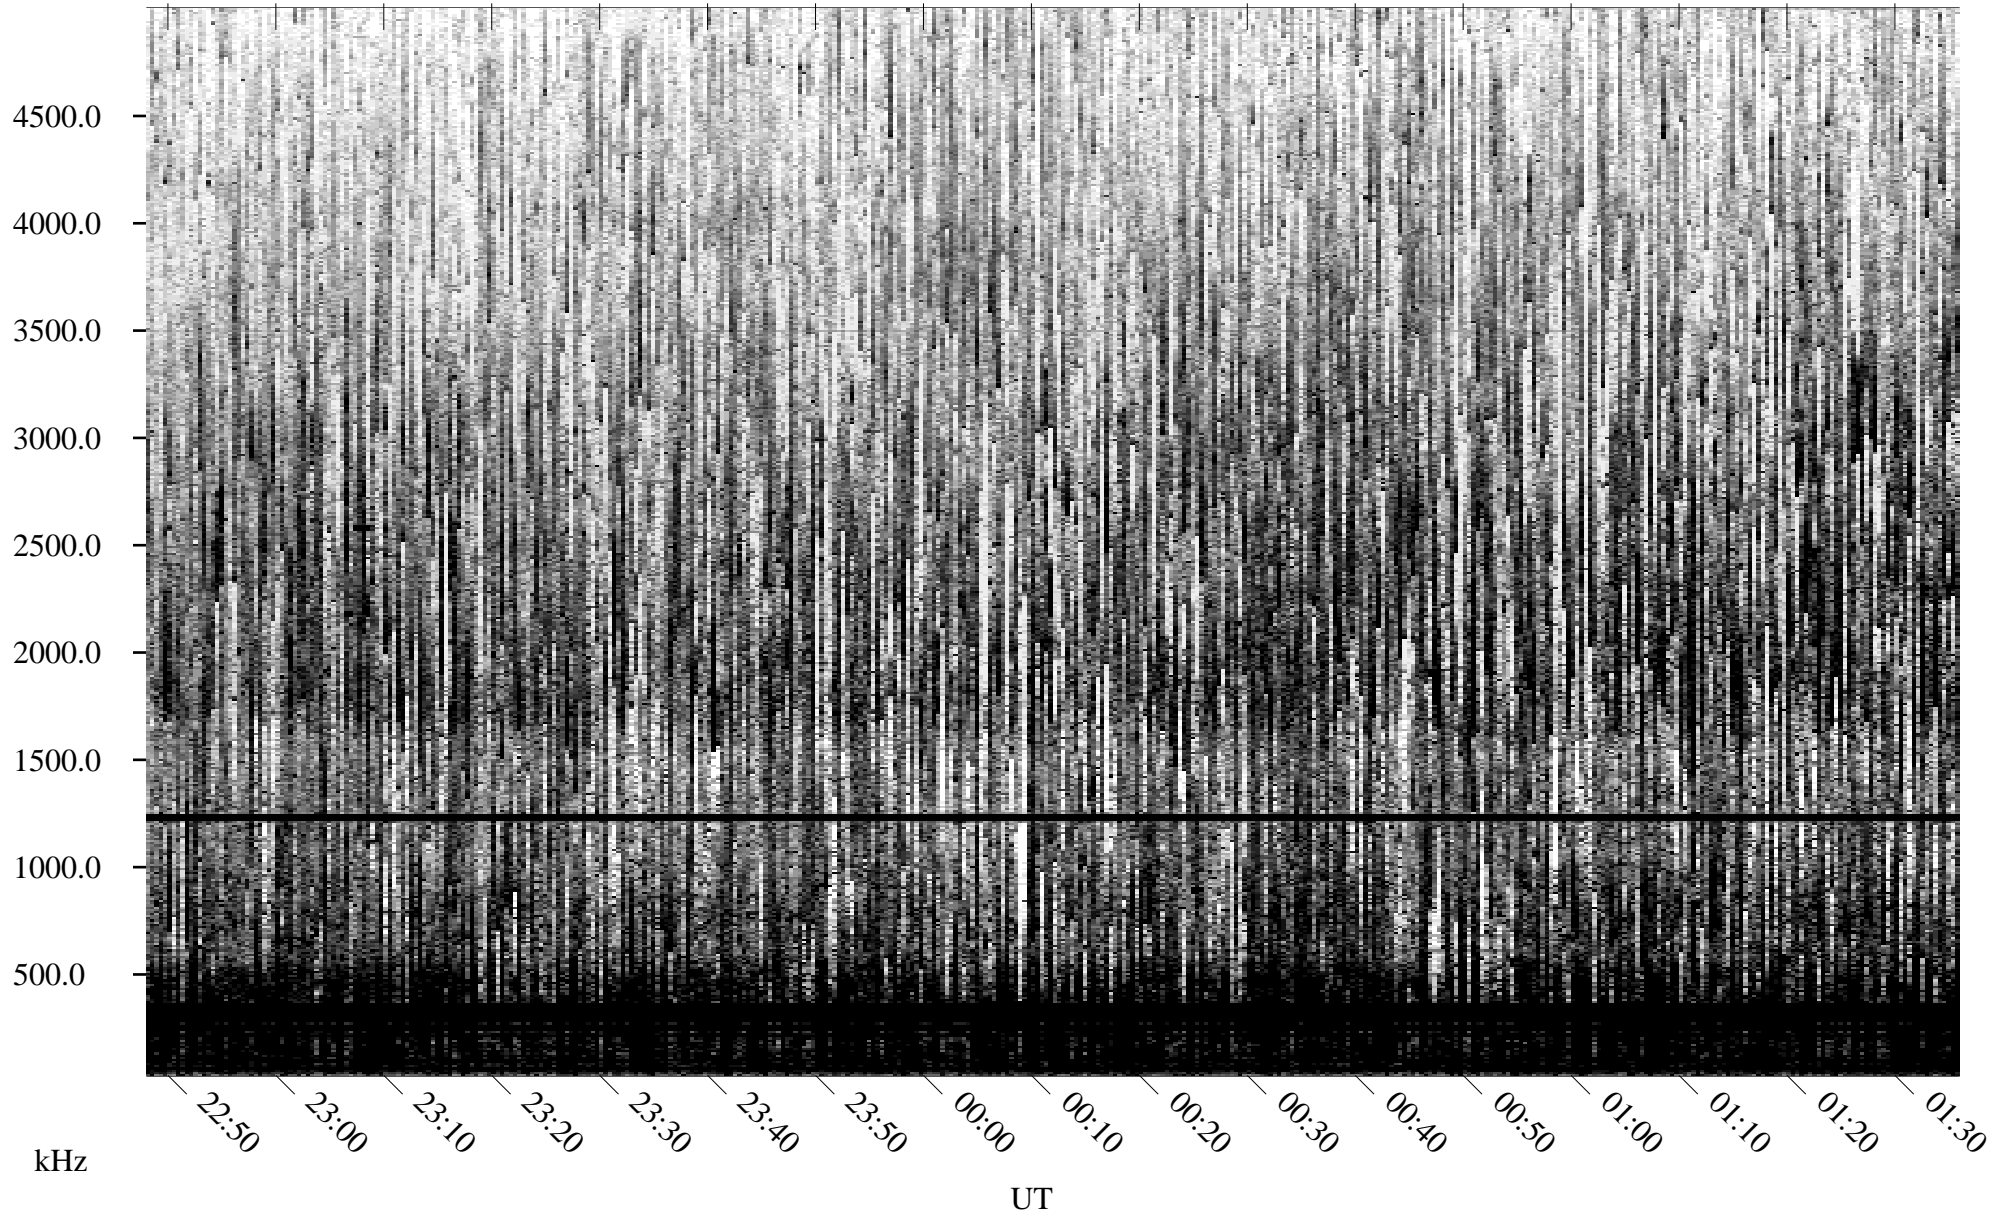

07/15/2005 Churchill, Manitoba

Linear Scale Black = 161 White = 15

ch05196l.r01m max_12

Page 1

07/15/2005 Churchill, Manitoba

Linear Scale Black = 161 White = 15

ch05196l.r01m max_12

Page 2

07/16/2005 Churchill, Manitoba

Linear Scale Black = 161 White = 15

ch05196l.r01m max_12

Page 3

07/16/2005 Churchill, Manitoba

Linear Scale Black = 161 White = 15

ch05196l.r01m max_12

Page 4

07/16/2005 Churchill, Manitoba

Linear Scale Black = 161 White = 15

ch05196l.r01m max_12

Page 5

07/16/2005 Churchill, Manitoba

Linear Scale Black = 161 White = 15

ch05196l.r01m max_12

Page 6

07/16/2005 Churchill, Manitoba

Linear Scale Black = 161 White = 15

ch05196l.r01m max_12

Page 7

07/16/2005 Churchill, Manitoba

Linear Scale Black = 161 White = 15

ch05196l.r01m max_12

Page 8