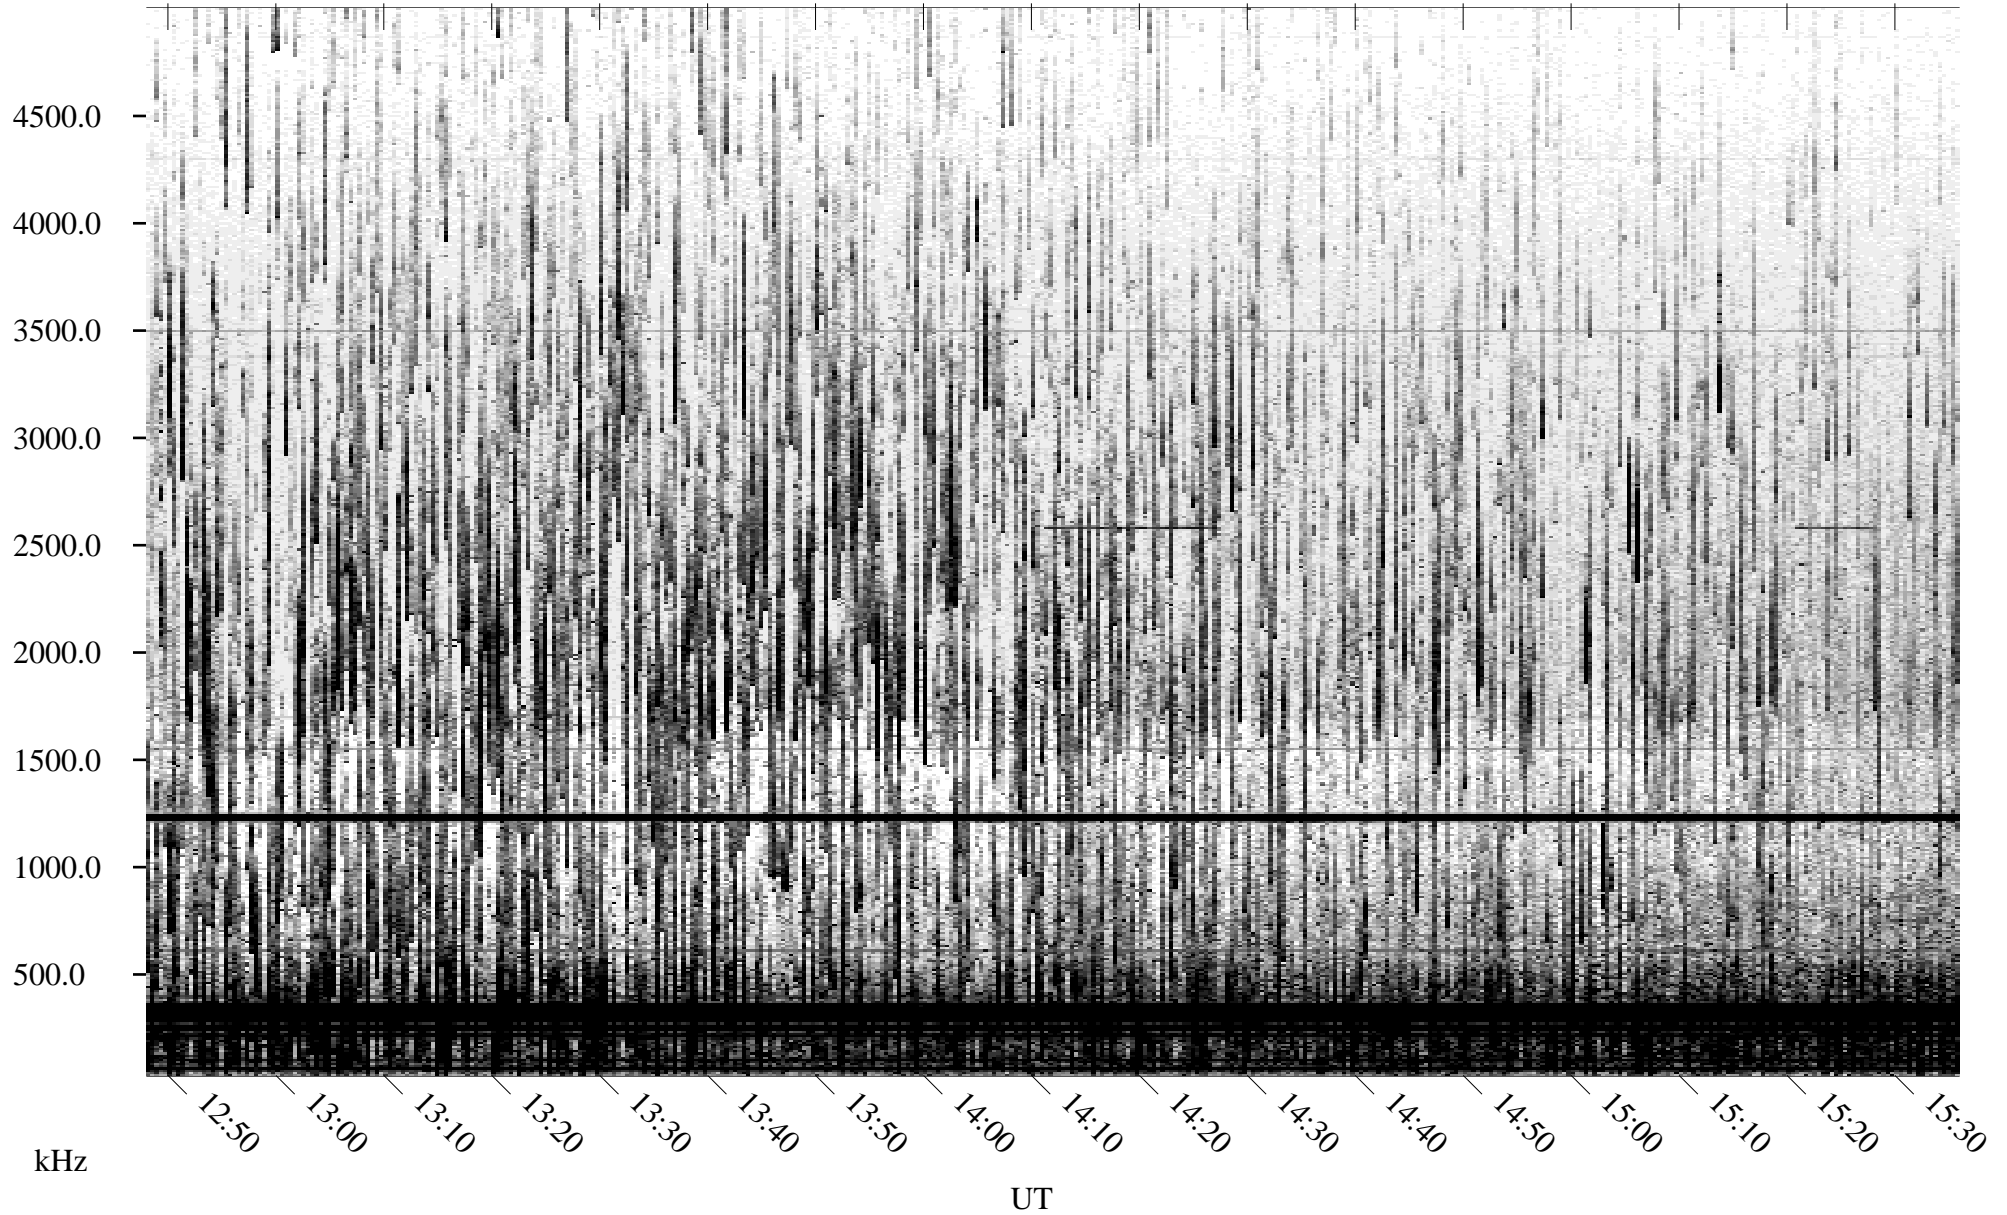

07/15/2005 Churchill, Manitoba

Linear Scale Black = 161 White = 15

ch05196l.r01m max_12

Page 1

07/15/2005 Churchill, Manitoba

Linear Scale Black = 161 White = 15

ch05196l.r01m max_12

Page 2

07/16/2005 Churchill, Manitoba

Linear Scale Black = 161 White = 15

ch05196l.r01m max_12

Page 3

07/16/2005 Churchill, Manitoba

Linear Scale Black = 161 White = 15

ch05196l.r01m max_12

Page 4

07/16/2005 Churchill, Manitoba

Linear Scale Black = 161 White = 15

ch05196l.r01m max_12

Page 5

07/16/2005 Churchill, Manitoba

Linear Scale Black = 161 White = 15

ch05196l.r01m max_12

Page 6

07/16/2005 Churchill, Manitoba

Linear Scale Black = 161 White = 15

ch05196l.r01m max_12

Page 7

07/16/2005 Churchill, Manitoba

Linear Scale Black = 161 White = 15

ch05196l.r01m max_12

Page 8