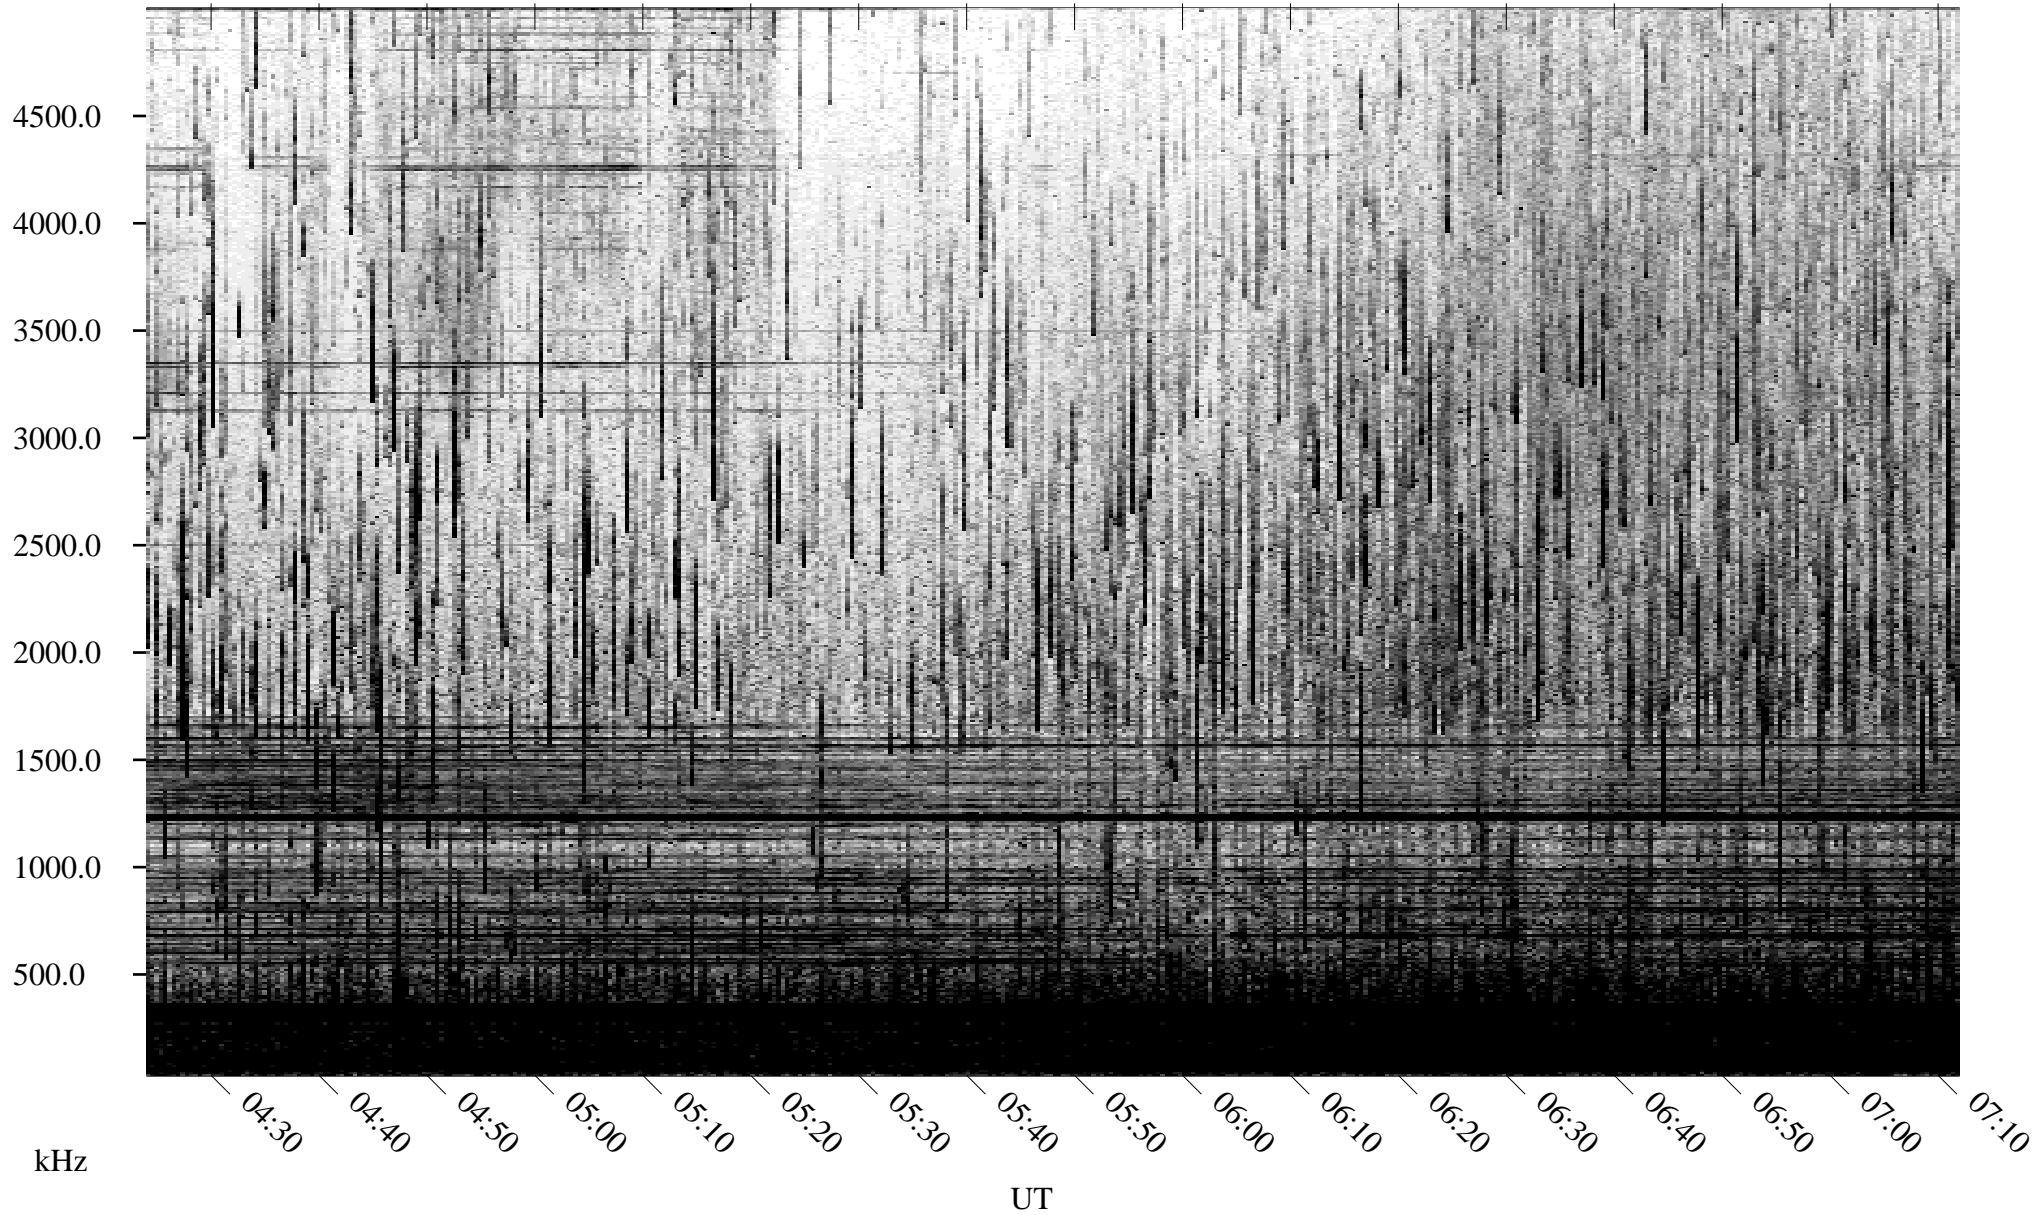

07/15/2005 Churchill, Manitoba

Linear Scale Black = 161 White = 15

ch05196l.r01m max_12

Page 1

07/15/2005 Churchill, Manitoba

Linear Scale Black = 161 White = 15

ch05196l.r01m max_12

Page 2

07/16/2005 Churchill, Manitoba

Linear Scale Black = 161 White = 15

ch05196l.r01m max_12

Page 3

07/16/2005 Churchill, Manitoba

Linear Scale Black = 161 White = 15

ch05196l.r01m max_12

Page 4

07/16/2005 Churchill, Manitoba

Linear Scale Black = 161 White = 15

ch05196l.r01m max_12

Page 5

07/16/2005 Churchill, Manitoba

Linear Scale Black = 161 White = 15

ch05196l.r01m max_12

Page 6

07/16/2005 Churchill, Manitoba

Linear Scale Black = 161 White = 15

ch05196l.r01m max_12

Page 7

07/16/2005 Churchill, Manitoba

Linear Scale Black = 161 White = 15

ch05196l.r01m max_12

Page 8