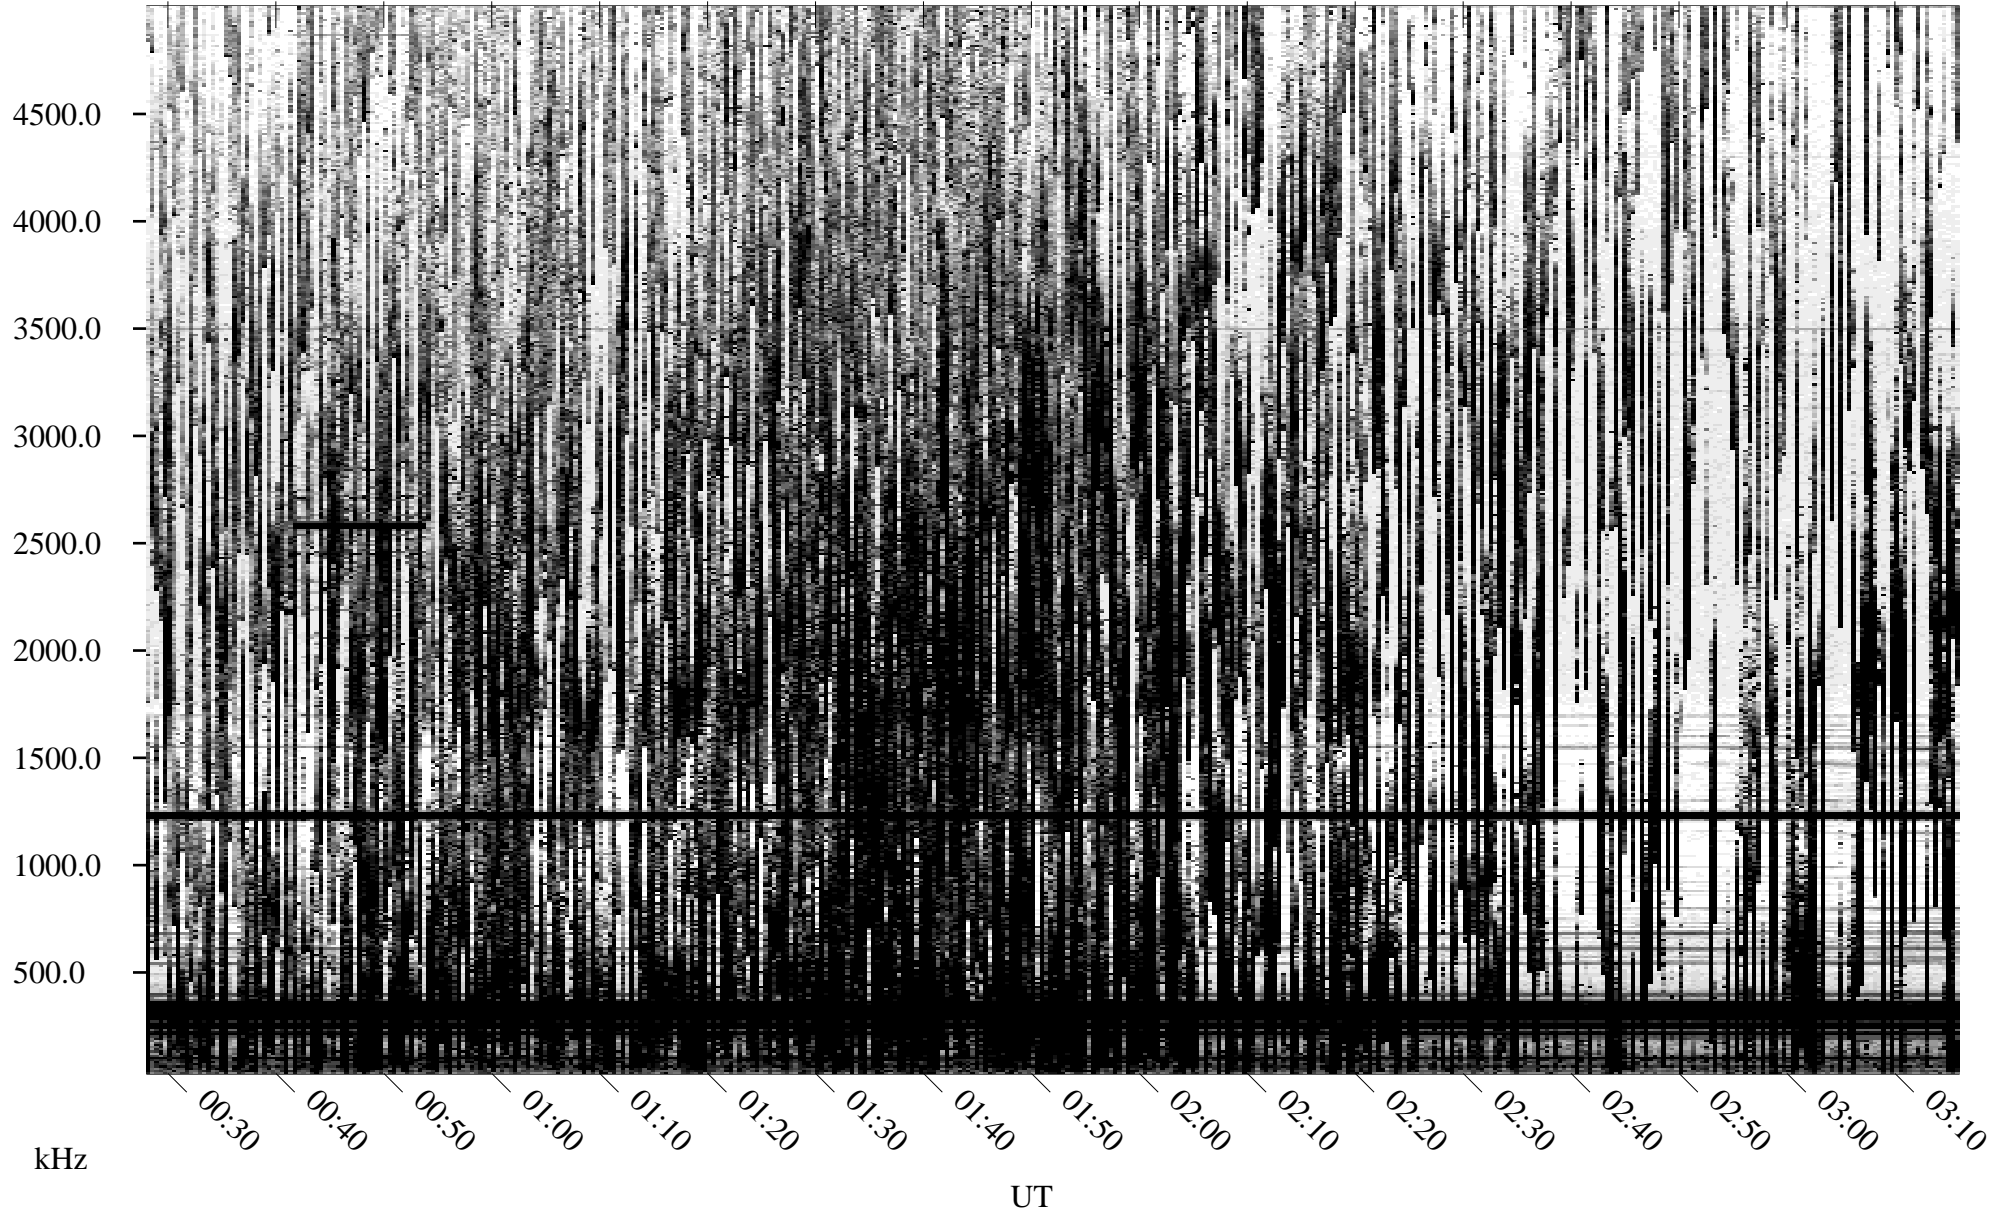

07/16/2005 Churchill, Manitoba

Linear Scale Black = 161 White = 15

ch05197l.r02m max_12

Page 1

07/17/2005 Churchill, Manitoba

Linear Scale Black = 161 White = 15

ch05197l.r02m max_12

Page 2

07/17/2005 Churchill, Manitoba

Linear Scale Black = 161 White = 15

ch05197l.r02m max_12

Page 3

07/17/2005 Churchill, Manitoba

Linear Scale Black = 161 White = 15

ch05197l.r02m max_12

Page 4

07/17/2005 Churchill, Manitoba

Linear Scale Black = 161 White = 15

ch05197l.r02m max_12

Page 5

07/17/2005 Churchill, Manitoba

Linear Scale Black = 161 White = 15

ch05197l.r02m max_12

Page 6

07/17/2005 Churchill, Manitoba

Linear Scale Black = 161 White = 15

ch05197l.r02m max_12

Page 7

07/17/2005 Churchill, Manitoba

Linear Scale Black = 161 White = 15

ch05197l.r02m max_12

Page 8