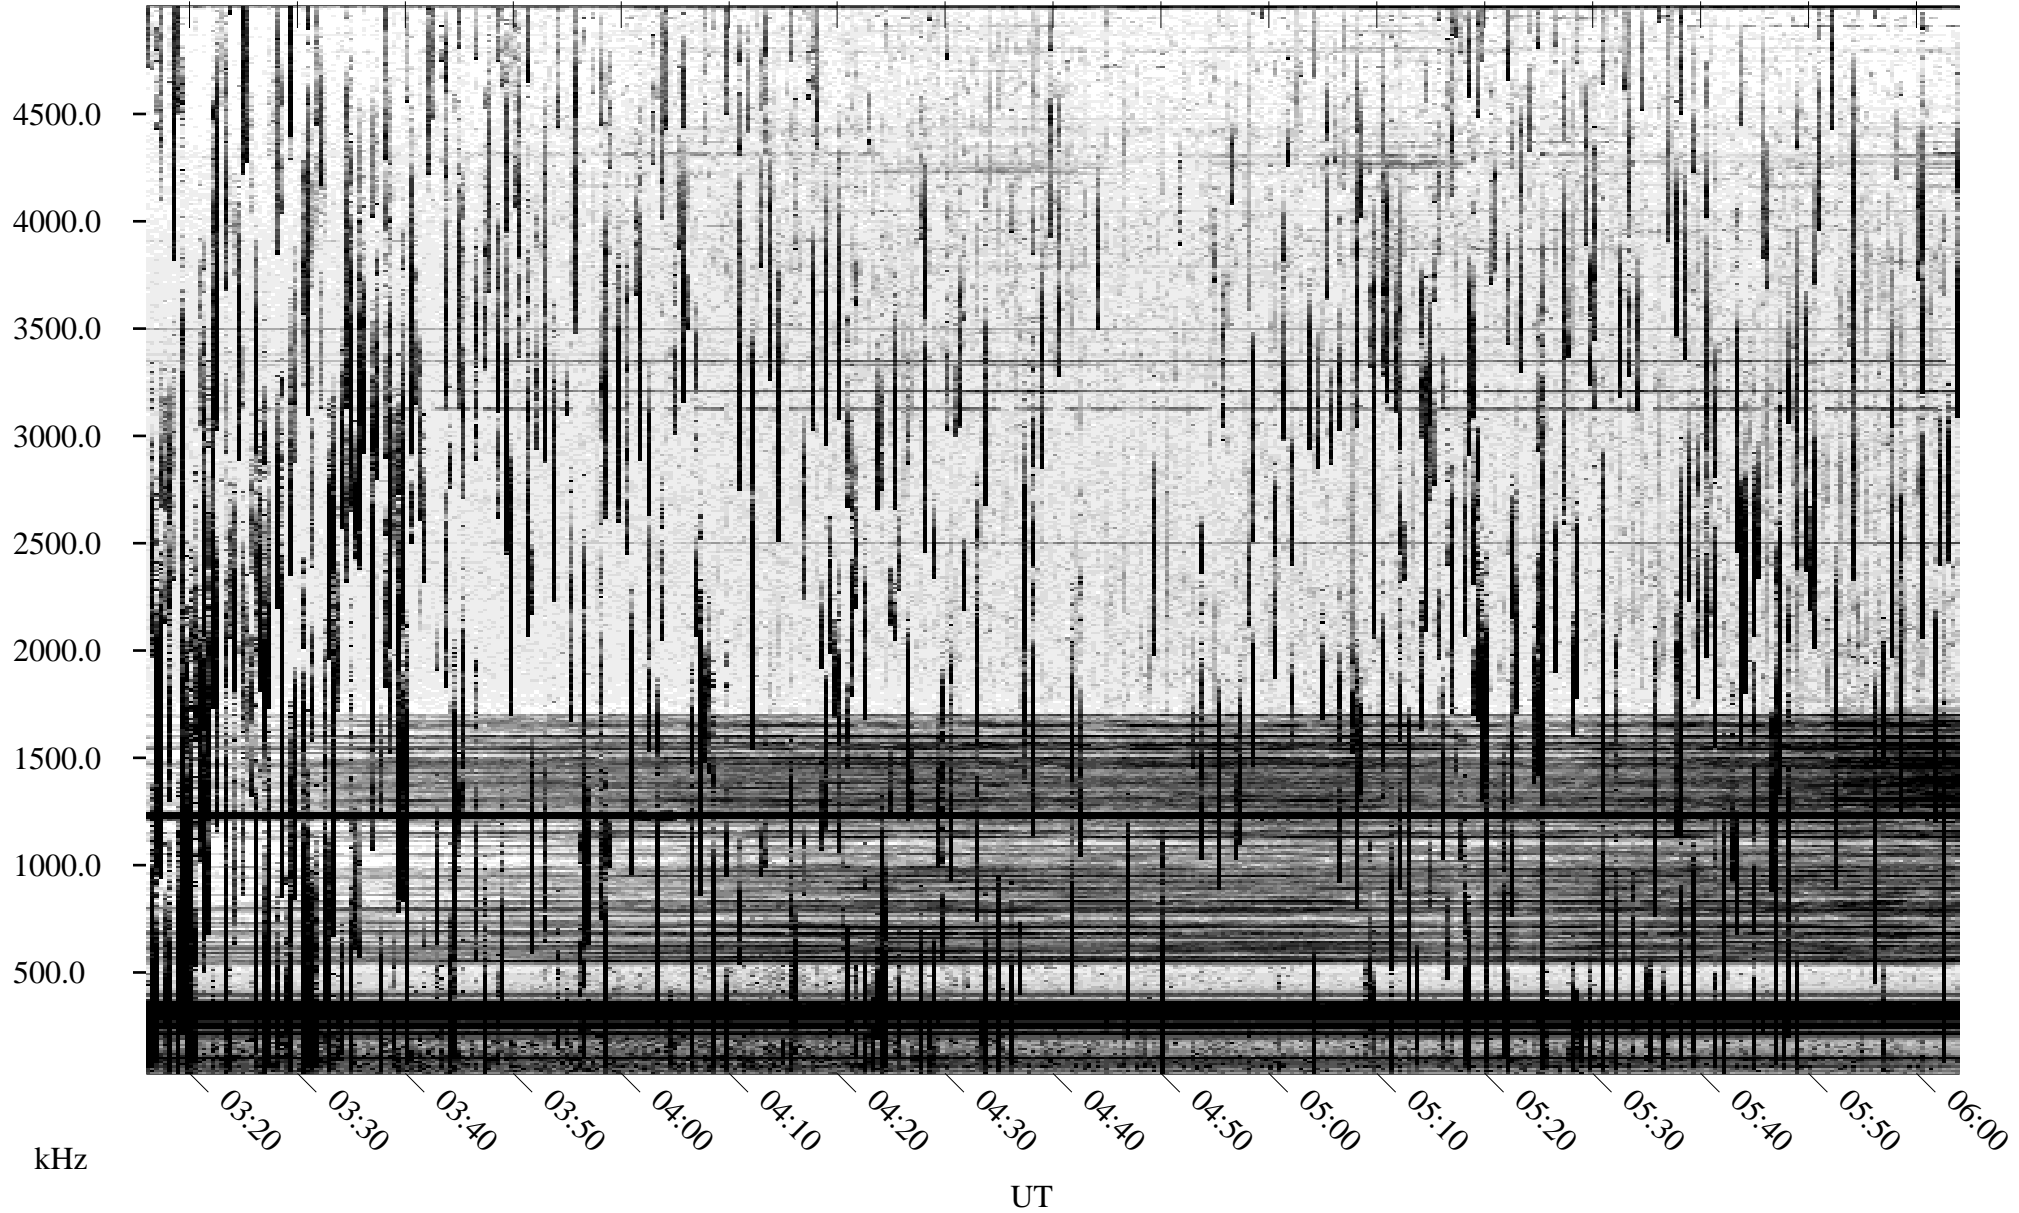

07/16/2005 Churchill, Manitoba

Linear Scale Black = 161 White = 15

ch05197l.r02m max_12

Page 1

07/17/2005 Churchill, Manitoba

Linear Scale Black = 161 White = 15

ch05197l.r02m max_12

Page 2

07/17/2005 Churchill, Manitoba

Linear Scale Black = 161 White = 15

ch05197l.r02m max_12

Page 3

07/17/2005 Churchill, Manitoba

Linear Scale Black = 161 White = 15

ch05197l.r02m max_12

Page 4

07/17/2005 Churchill, Manitoba

Linear Scale Black = 161 White = 15

ch05197l.r02m max_12

Page 5

07/17/2005 Churchill, Manitoba

Linear Scale Black = 161 White = 15

ch05197l.r02m max_12

Page 6

07/17/2005 Churchill, Manitoba

Linear Scale Black = 161 White = 15

ch05197l.r02m max_12

Page 7

07/17/2005 Churchill, Manitoba

Linear Scale Black = 161 White = 15

ch05197l.r02m max_12

Page 8