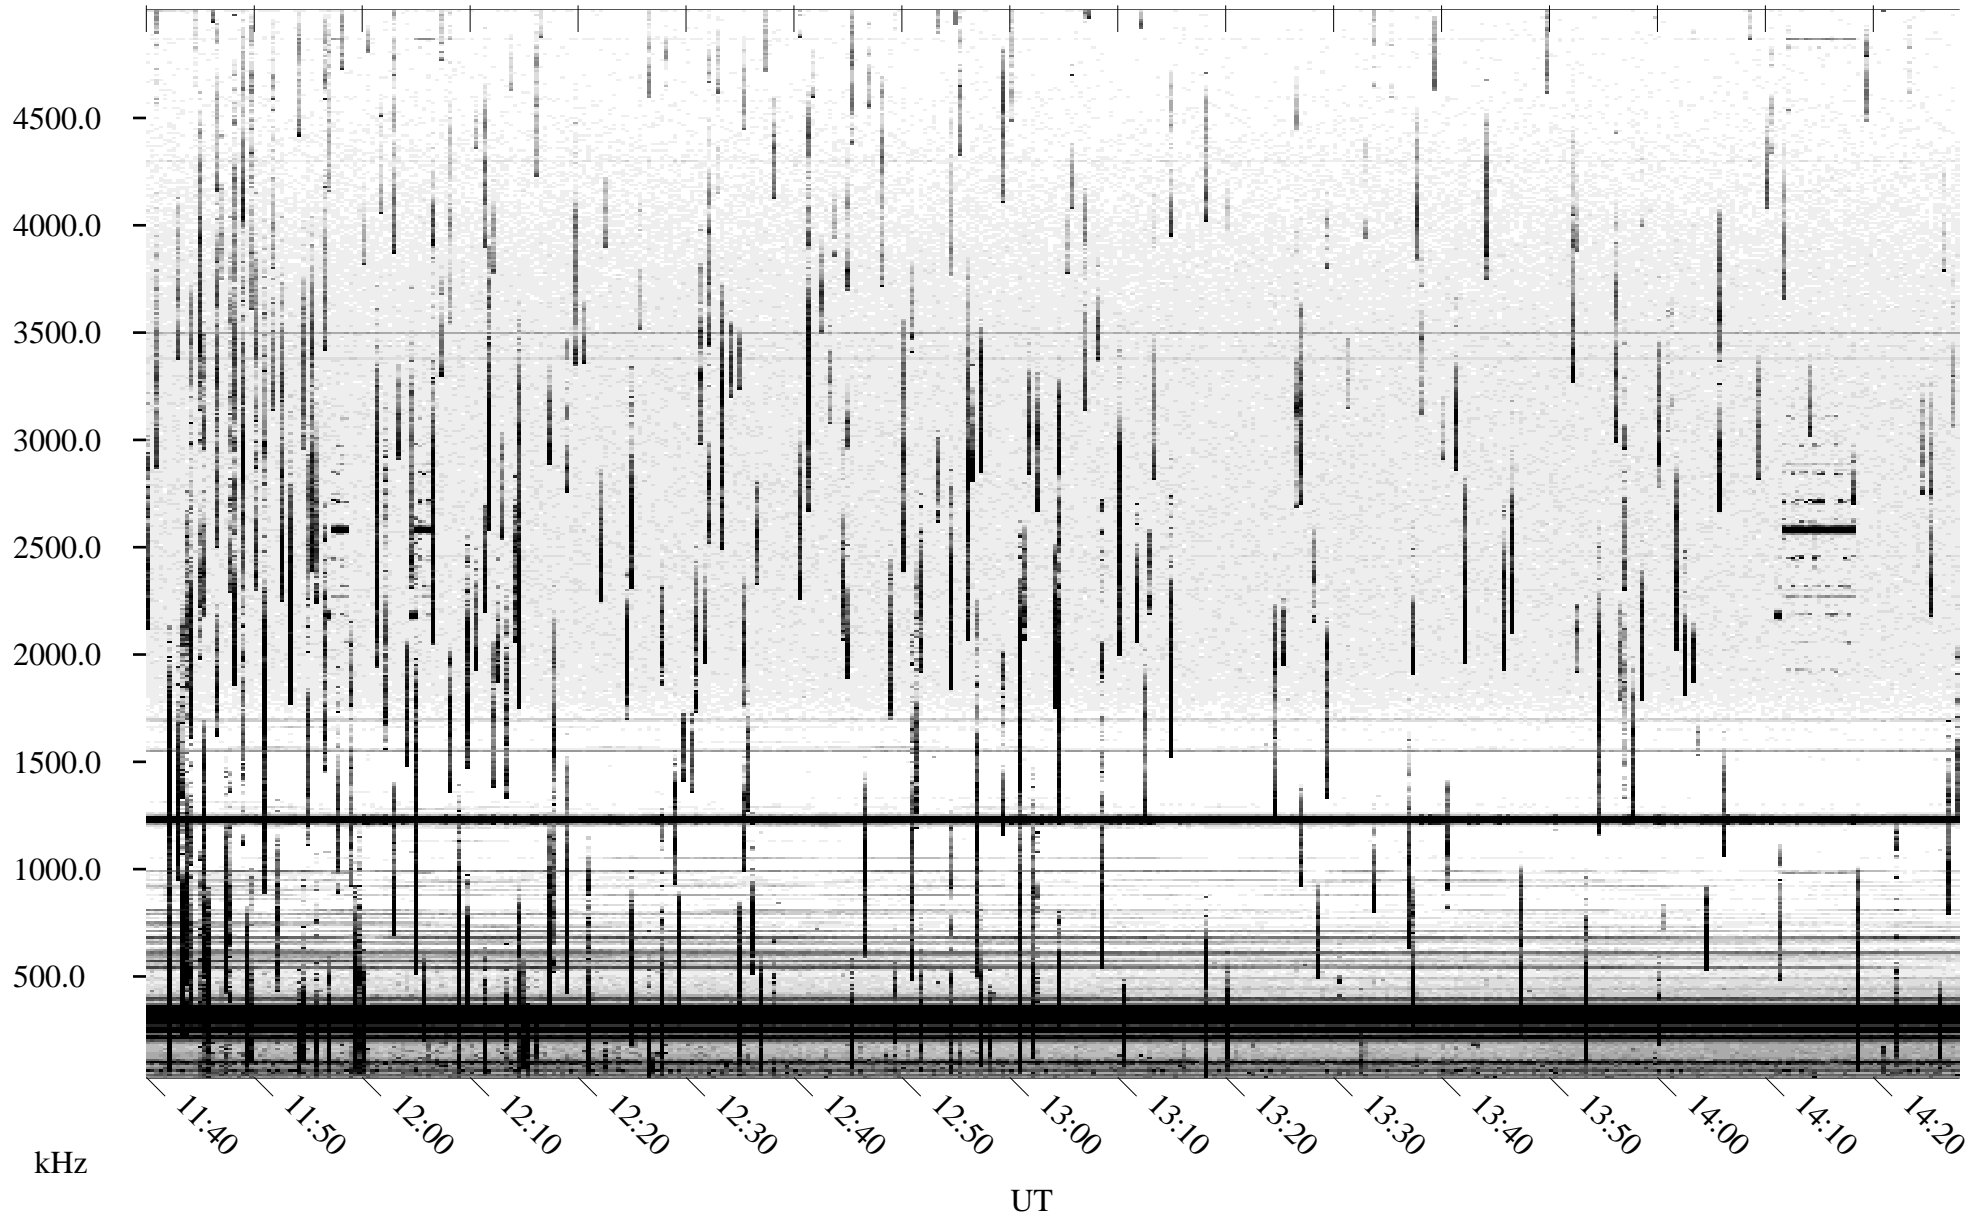

07/16/2005 Churchill, Manitoba

Linear Scale Black = 161 White = 15

ch05197l.r02m max_12

Page 1

07/17/2005 Churchill, Manitoba

Linear Scale Black = 161 White = 15

ch05197l.r02m max_12

Page 2

07/17/2005 Churchill, Manitoba

Linear Scale Black = 161 White = 15

ch05197l.r02m max_12

Page 3

07/17/2005 Churchill, Manitoba

Linear Scale Black = 161 White = 15

ch05197l.r02m max_12

Page 4

07/17/2005 Churchill, Manitoba

Linear Scale Black = 161 White = 15

ch05197l.r02m max_12

Page 5

07/17/2005 Churchill, Manitoba

Linear Scale Black = 161 White = 15

ch05197l.r02m max_12

Page 6

07/17/2005 Churchill, Manitoba

Linear Scale Black = 161 White = 15

ch05197l.r02m max_12

Page 7

07/17/2005 Churchill, Manitoba

Linear Scale Black = 161 White = 15

ch05197l.r02m max_12

Page 8