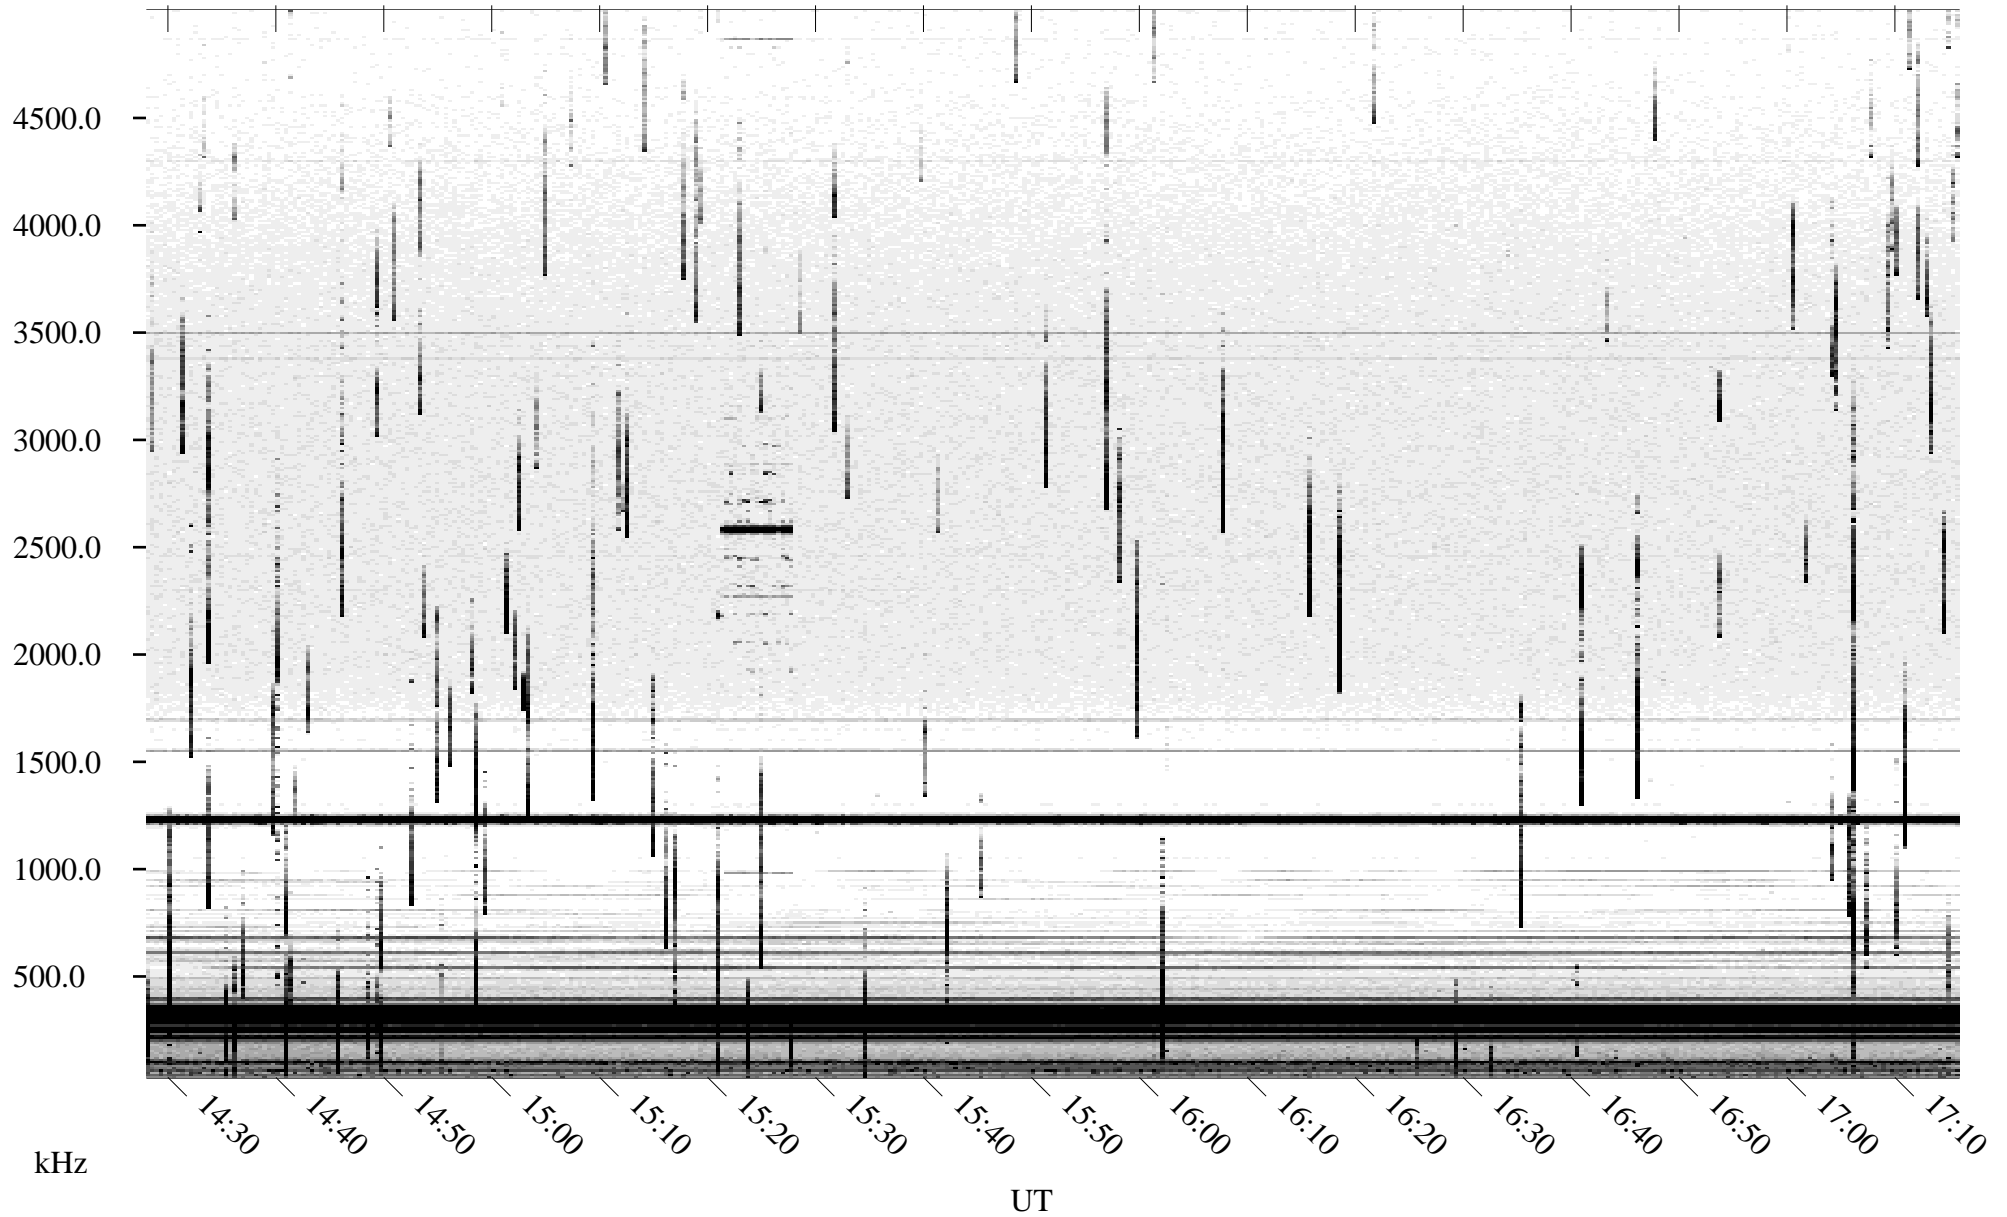

07/16/2005 Churchill, Manitoba

Linear Scale Black = 161 White = 15

ch05197l.r02m max_12

Page 1

07/17/2005 Churchill, Manitoba

Linear Scale Black = 161 White = 15

ch05197l.r02m max_12

Page 2

07/17/2005 Churchill, Manitoba

Linear Scale Black = 161 White = 15

ch05197l.r02m max_12

Page 3

07/17/2005 Churchill, Manitoba

Linear Scale Black = 161 White = 15

ch05197l.r02m max_12

Page 4

07/17/2005 Churchill, Manitoba

Linear Scale Black = 161 White = 15

ch05197l.r02m max_12

Page 5

07/17/2005 Churchill, Manitoba

Linear Scale Black = 161 White = 15

ch05197l.r02m max_12

Page 6

07/17/2005 Churchill, Manitoba

Linear Scale Black = 161 White = 15

ch05197l.r02m max_12

Page 7

07/17/2005 Churchill, Manitoba

Linear Scale Black = 161 White = 15

ch05197l.r02m max_12

Page 8