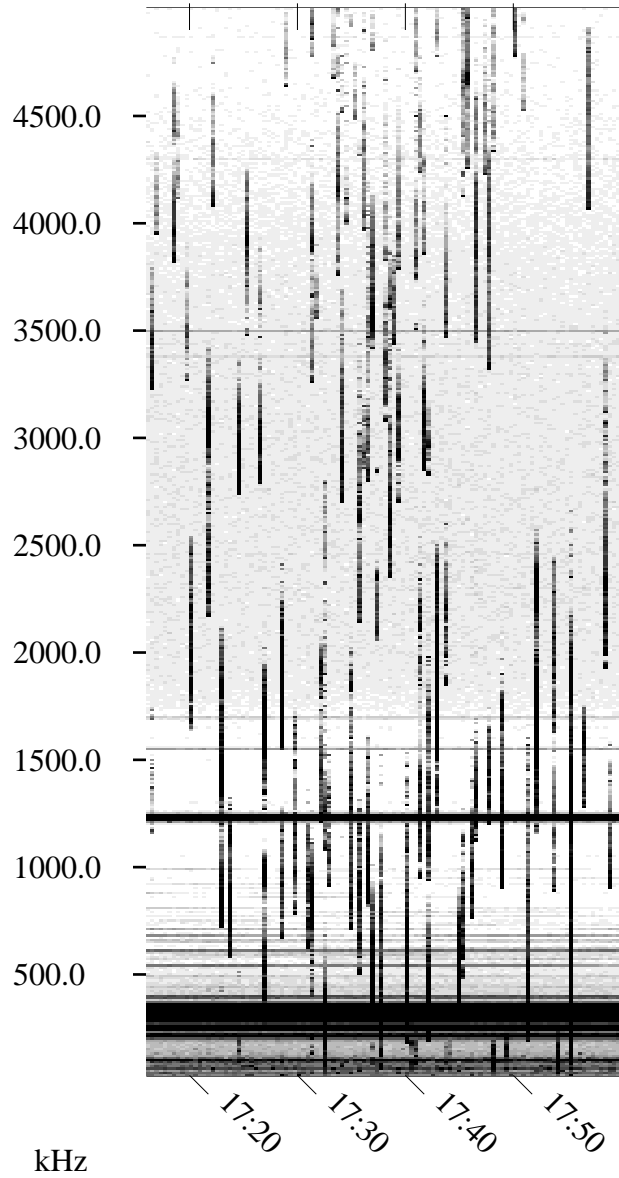

07/16/2005 Churchill, Manitoba

Linear Scale Black = 161 White = 15

ch05197l.r02m max_12

Page 1

07/17/2005 Churchill, Manitoba

Linear Scale Black = 161 White = 15

ch05197l.r02m max_12

Page 2

07/17/2005 Churchill, Manitoba

Linear Scale Black = 161 White = 15

ch05197l.r02m max_12

Page 3

07/17/2005 Churchill, Manitoba

Linear Scale Black = 161 White = 15

ch05197l.r02m max_12

Page 4

07/17/2005 Churchill, Manitoba

Linear Scale Black = 161 White = 15

ch05197l.r02m max_12

Page 5

07/17/2005 Churchill, Manitoba

Linear Scale Black = 161 White = 15

ch05197l.r02m max_12

Page 6

07/17/2005 Churchill, Manitoba

Linear Scale Black = 161 White = 15

ch05197l.r02m max_12

Page 7

07/17/2005 Churchill, Manitoba

Linear Scale Black = 161 White = 15

ch05197l.r02m max_12

Page 8