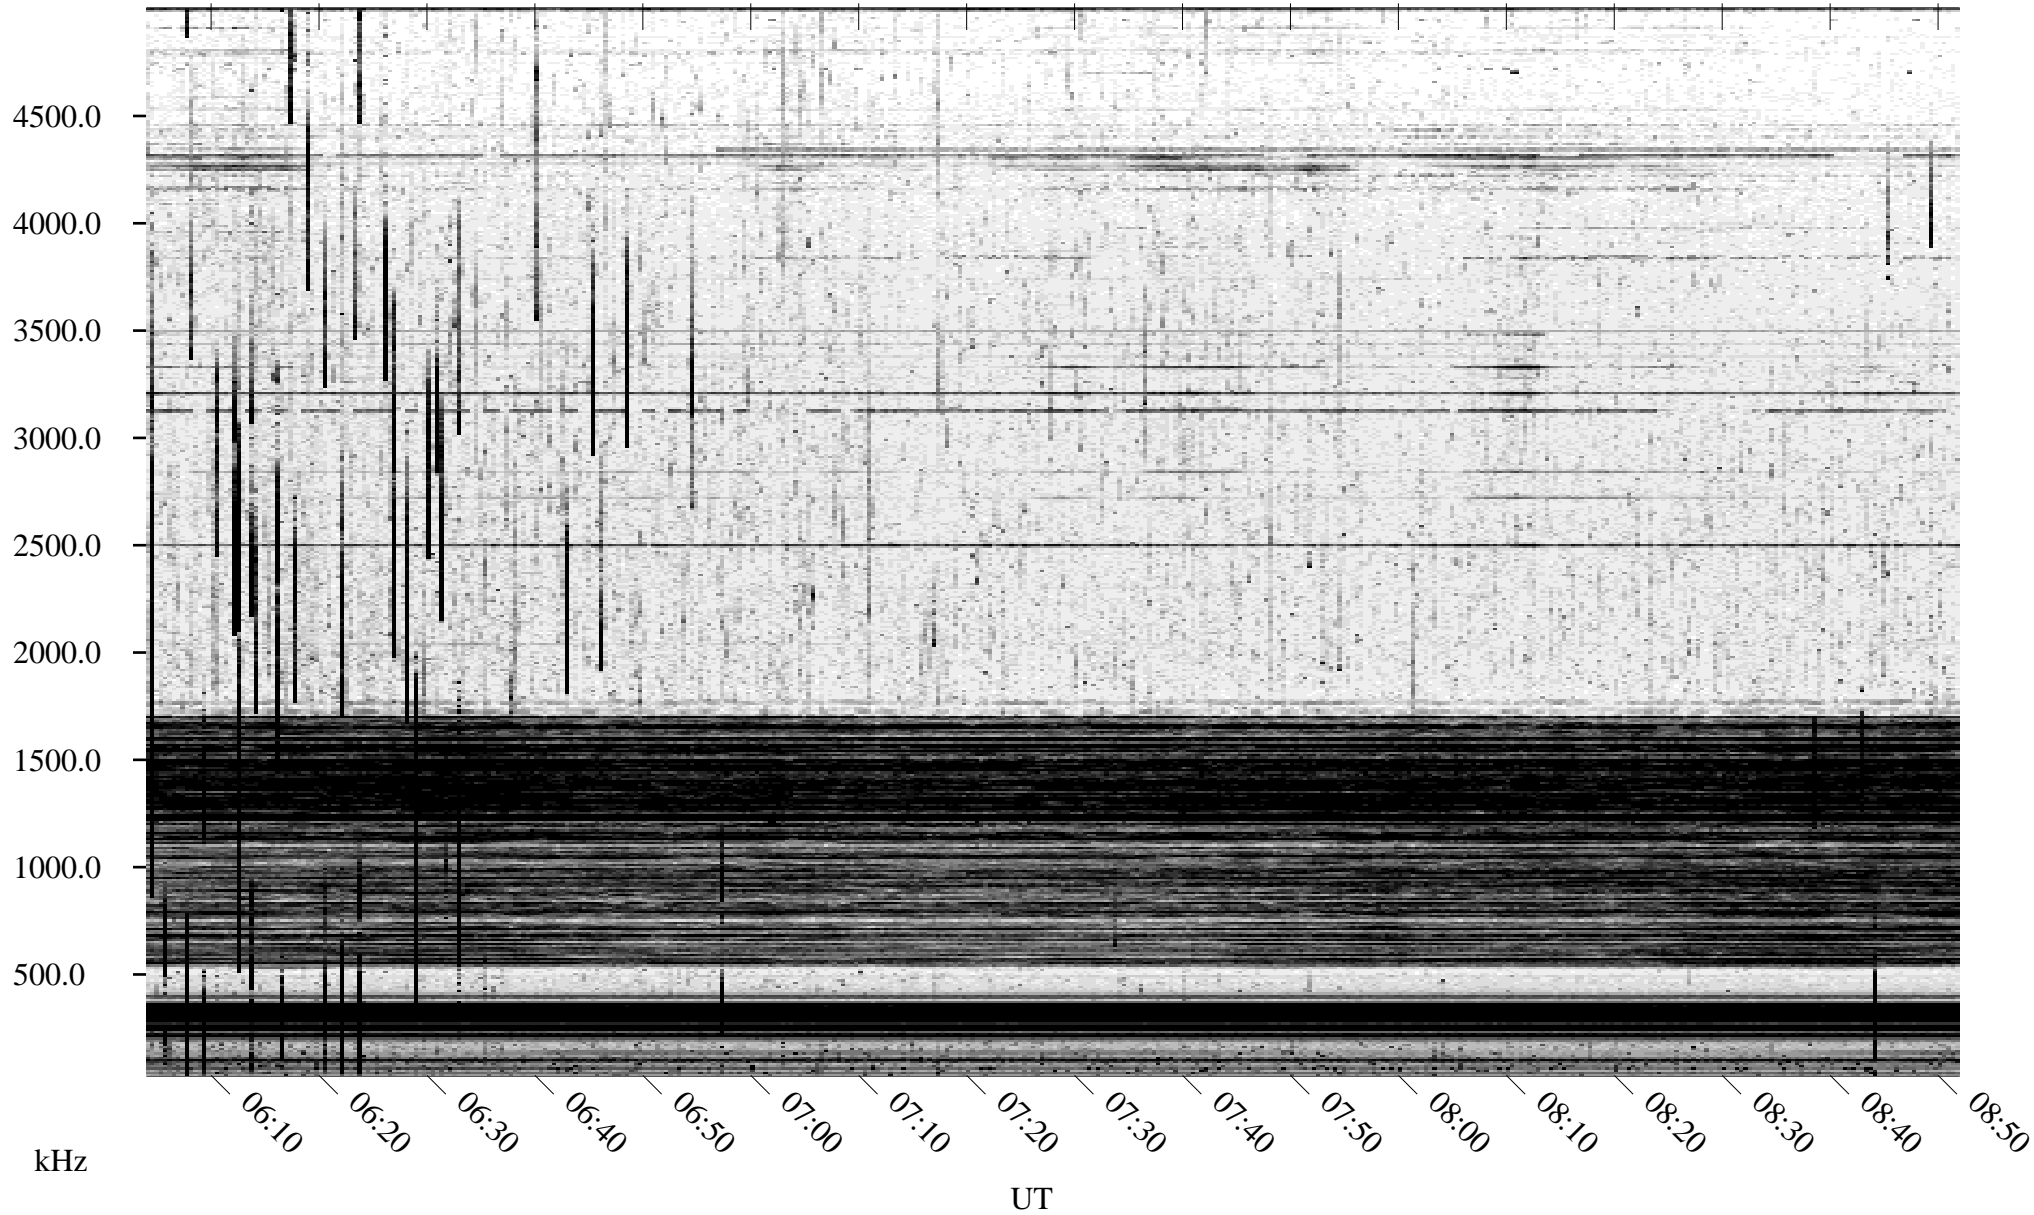

07/16/2005 Churchill, Manitoba

Linear Scale Black = 161 White = 15

ch05197l.r02m max_12

Page 1

07/17/2005 Churchill, Manitoba

Linear Scale Black = 161 White = 15

ch05197l.r02m max_12

Page 2

07/17/2005 Churchill, Manitoba

Linear Scale Black = 161 White = 15

ch05197l.r02m max_12

Page 3

07/17/2005 Churchill, Manitoba

Linear Scale Black = 161 White = 15

ch05197l.r02m max_12

Page 4

07/17/2005 Churchill, Manitoba

Linear Scale Black = 161 White = 15

ch05197l.r02m max_12

Page 5

07/17/2005 Churchill, Manitoba

Linear Scale Black = 161 White = 15

ch05197l.r02m max_12

Page 6

07/17/2005 Churchill, Manitoba

Linear Scale Black = 161 White = 15

ch05197l.r02m max_12

Page 7

07/17/2005 Churchill, Manitoba

Linear Scale Black = 161 White = 15

ch05197l.r02m max_12

Page 8