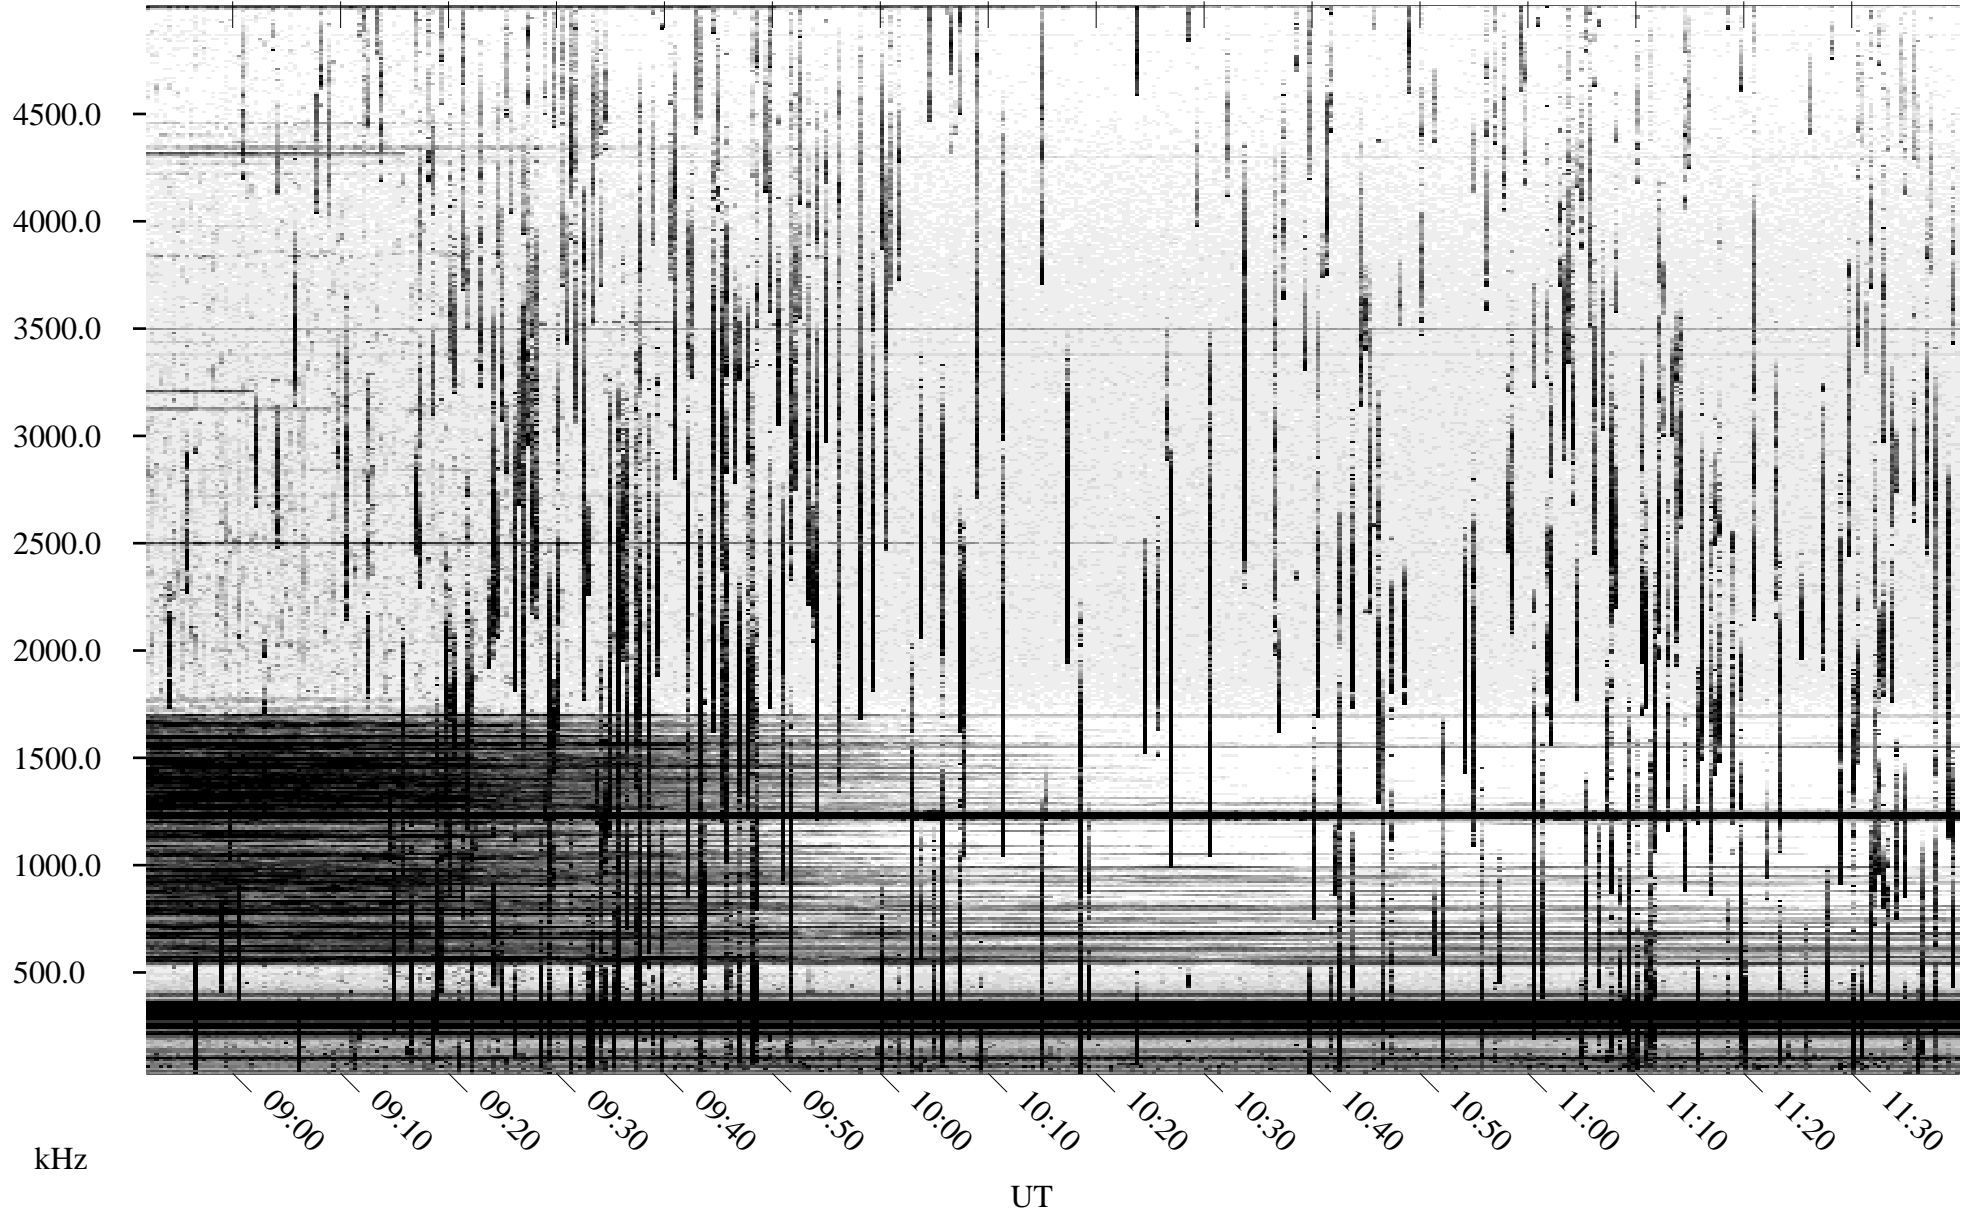

07/16/2005 Churchill, Manitoba

Linear Scale Black = 161 White = 15

ch05197l.r02m max_12

Page 1

07/17/2005 Churchill, Manitoba

Linear Scale Black = 161 White = 15

ch05197l.r02m max_12

Page 2

07/17/2005 Churchill, Manitoba

Linear Scale Black = 161 White = 15

ch05197l.r02m max_12

Page 3

07/17/2005 Churchill, Manitoba

Linear Scale Black = 161 White = 15

ch05197l.r02m max_12

Page 4

07/17/2005 Churchill, Manitoba

Linear Scale Black = 161 White = 15

ch05197l.r02m max_12

Page 5

07/17/2005 Churchill, Manitoba

Linear Scale Black = 161 White = 15

ch05197l.r02m max_12

Page 6

07/17/2005 Churchill, Manitoba

Linear Scale Black = 161 White = 15

ch05197l.r02m max_12

Page 7

07/17/2005 Churchill, Manitoba

Linear Scale Black = 161 White = 15

ch05197l.r02m max_12

Page 8