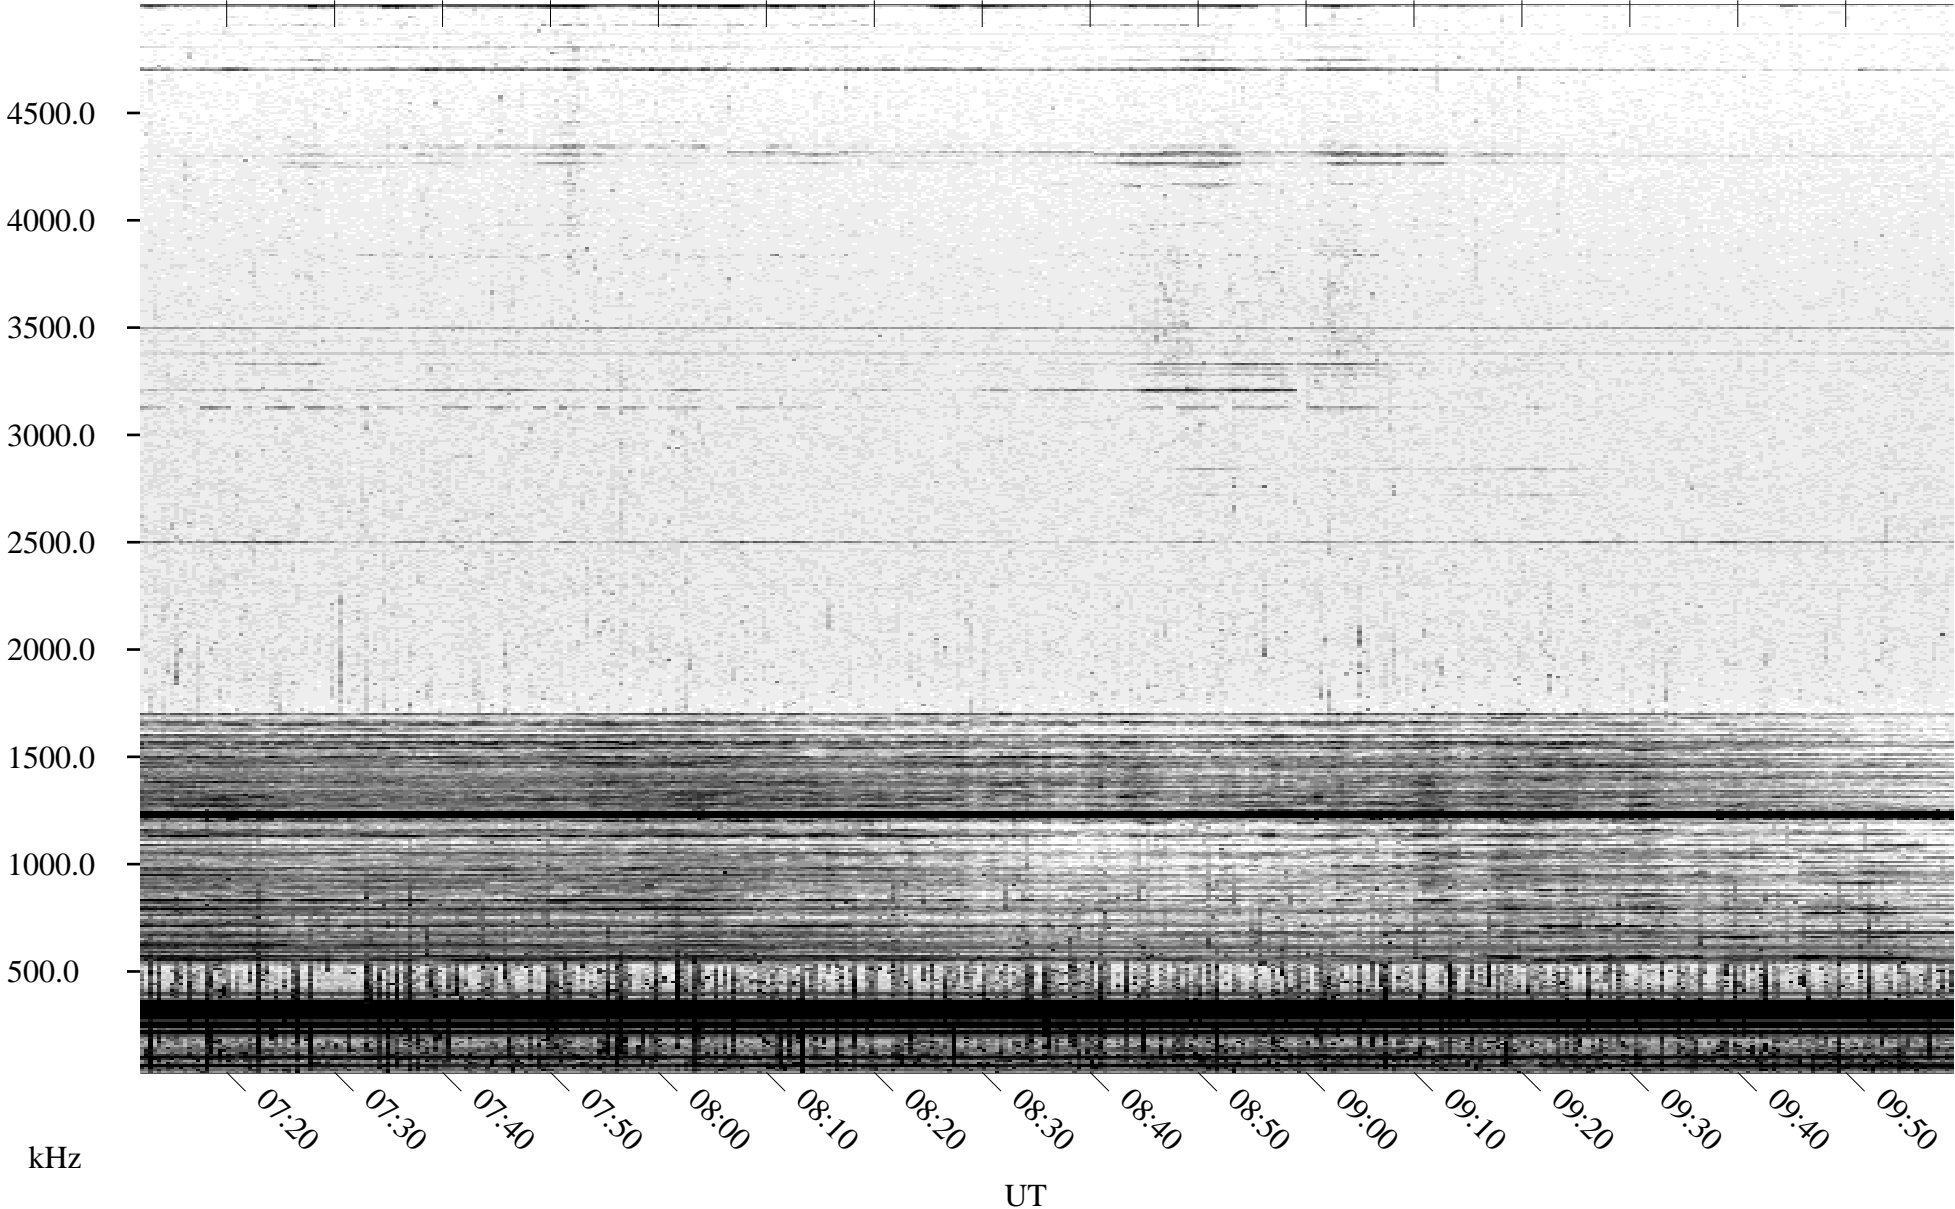

# 07/18/2005 Churchill, Manitoba

Linear Scale    Black = 161    White = 15

ch05198l.r00m max\_12

Page 4

# 07/18/2005 Churchill, Manitoba

Linear Scale    Black = 161    White = 15

ch05198l.r00m max\_12

# 07/18/2005 Churchill, Manitoba

Linear Scale    Black = 161    White = 15

ch05198l.r00m max\_12

Page 6

# 07/18/2005 Churchill, Manitoba

Linear Scale    Black = 161    White = 15

ch05198l.r00m max\_12

Page 7