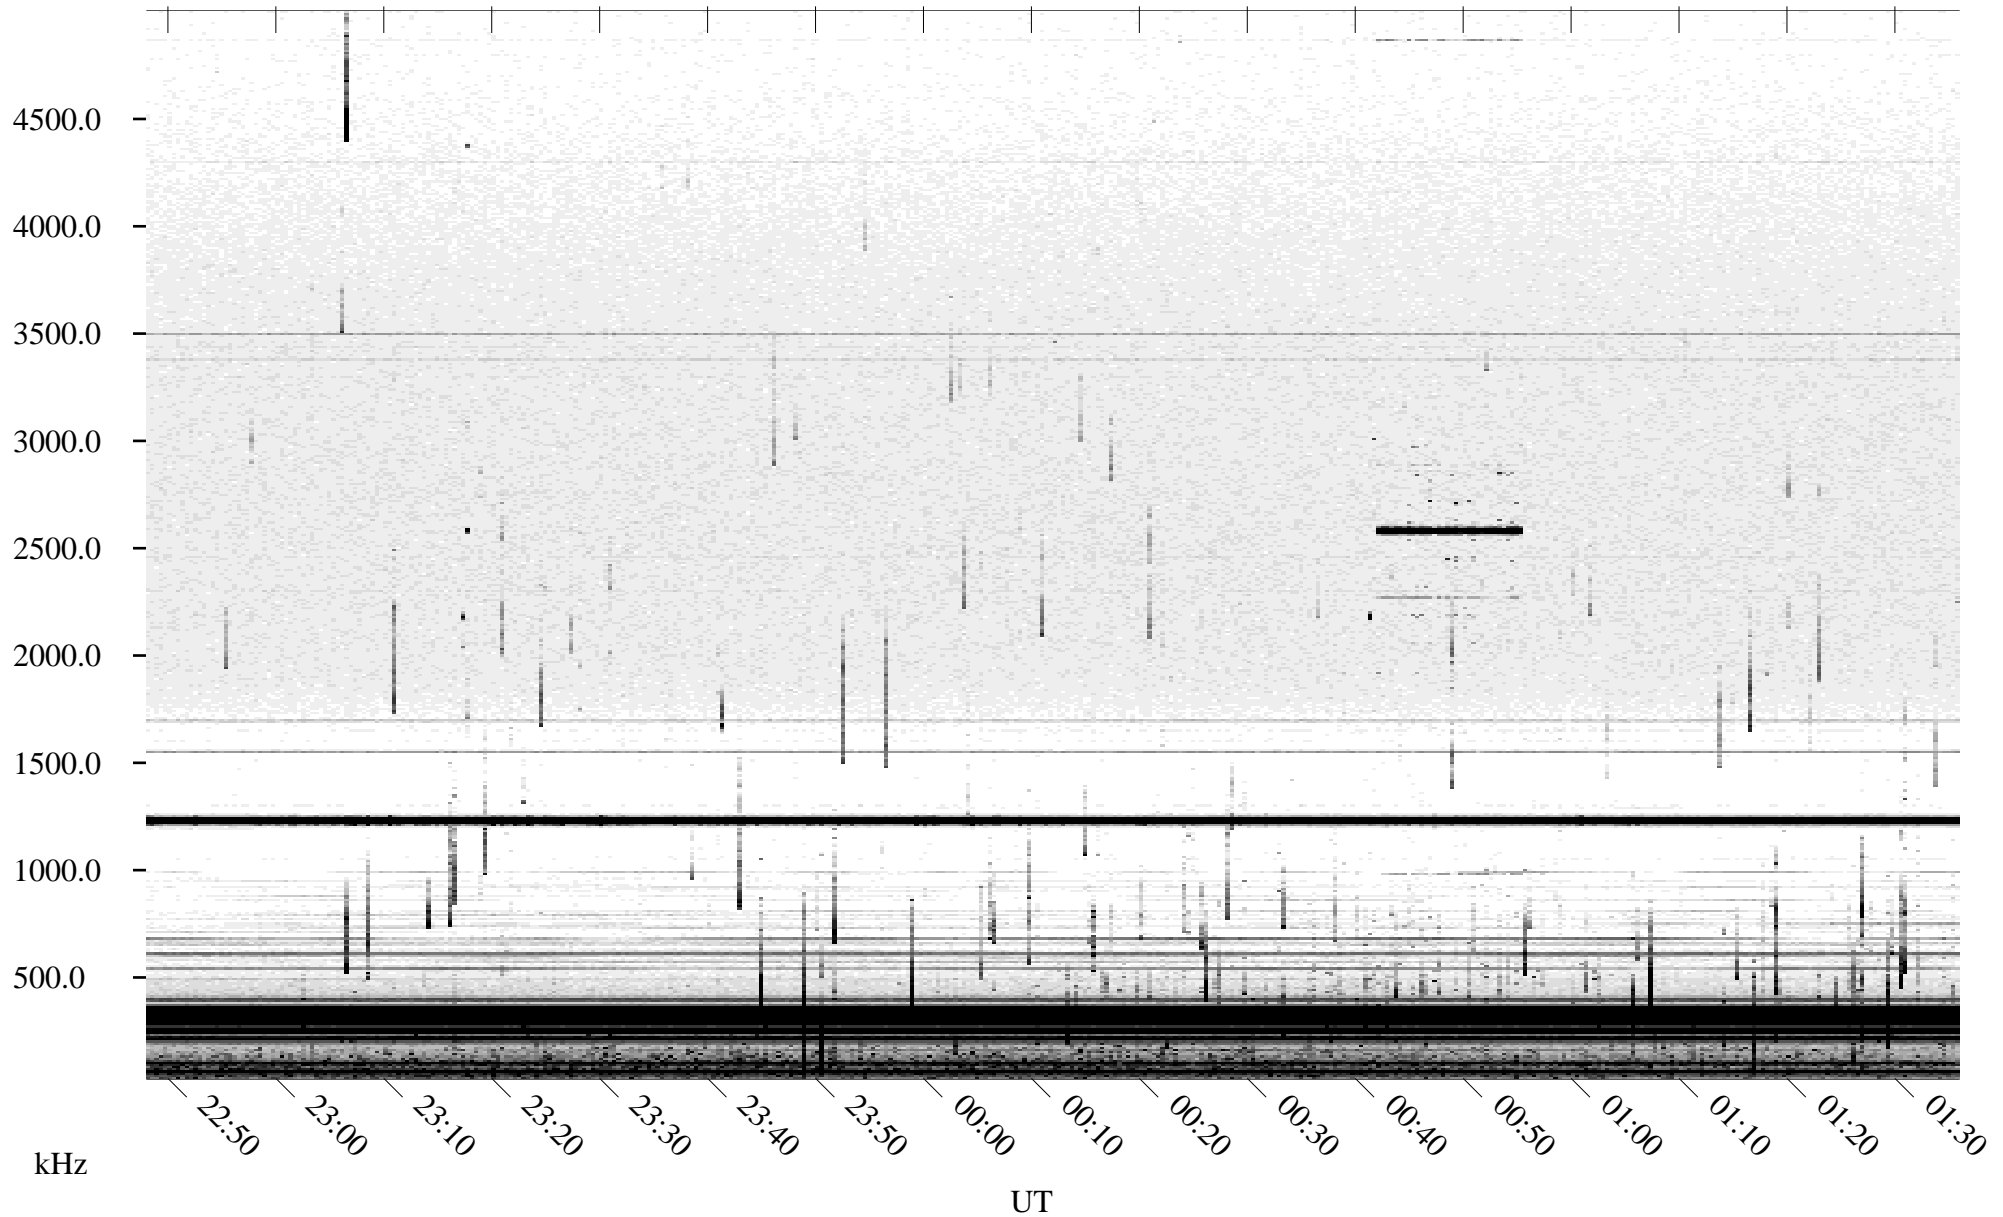

# 07/17/2005 Churchill, Manitoba

Linear Scale    Black = 161    White = 15

ch05198l.r00m max\_12

Page 1

# 07/17/2005 Churchill, Manitoba

Linear Scale    Black = 161    White = 15

ch05198l.r00m max\_12

Page 2

# 07/18/2005 Churchill, Manitoba

Linear Scale    Black = 161    White = 15

ch05198l.r00m max\_12

Page 3

# 07/18/2005 Churchill, Manitoba

Linear Scale    Black = 161    White = 15

ch05198l.r00m max\_12