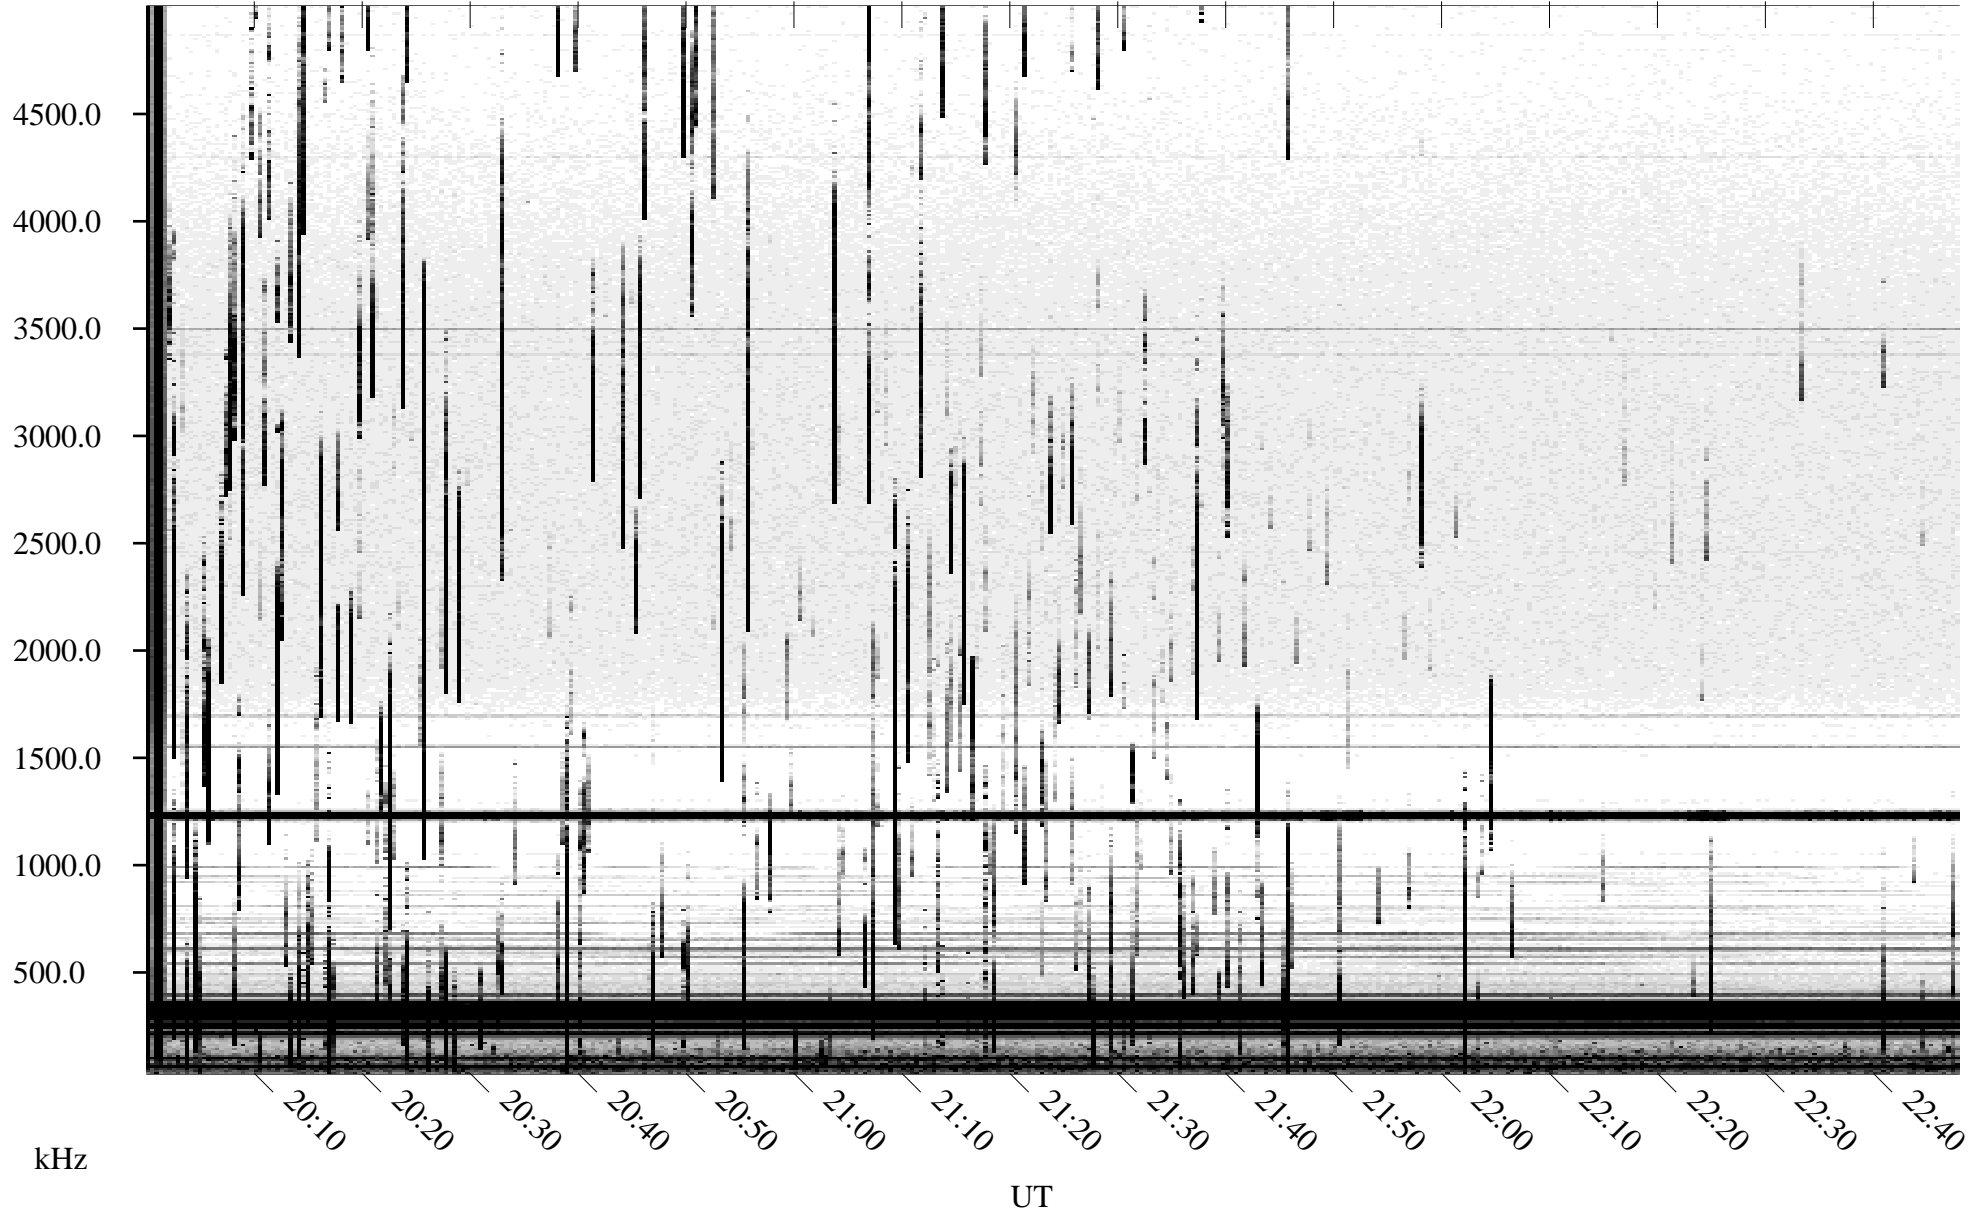

# 07/17/2005 Churchill, Manitoba

Linear Scale    Black = 161    White = 15

ch05198l.r00m max\_12

Page 1

# 07/17/2005 Churchill, Manitoba

Linear Scale    Black = 161    White = 15

ch05198l.r00m max\_12

Page 2

# 07/18/2005 Churchill, Manitoba

Linear Scale    Black = 161    White = 15

ch05198l.r00m max\_12

Page 3

# 07/18/2005 Churchill, Manitoba

Linear Scale    Black = 161    White = 15

ch05198l.r00m max\_12