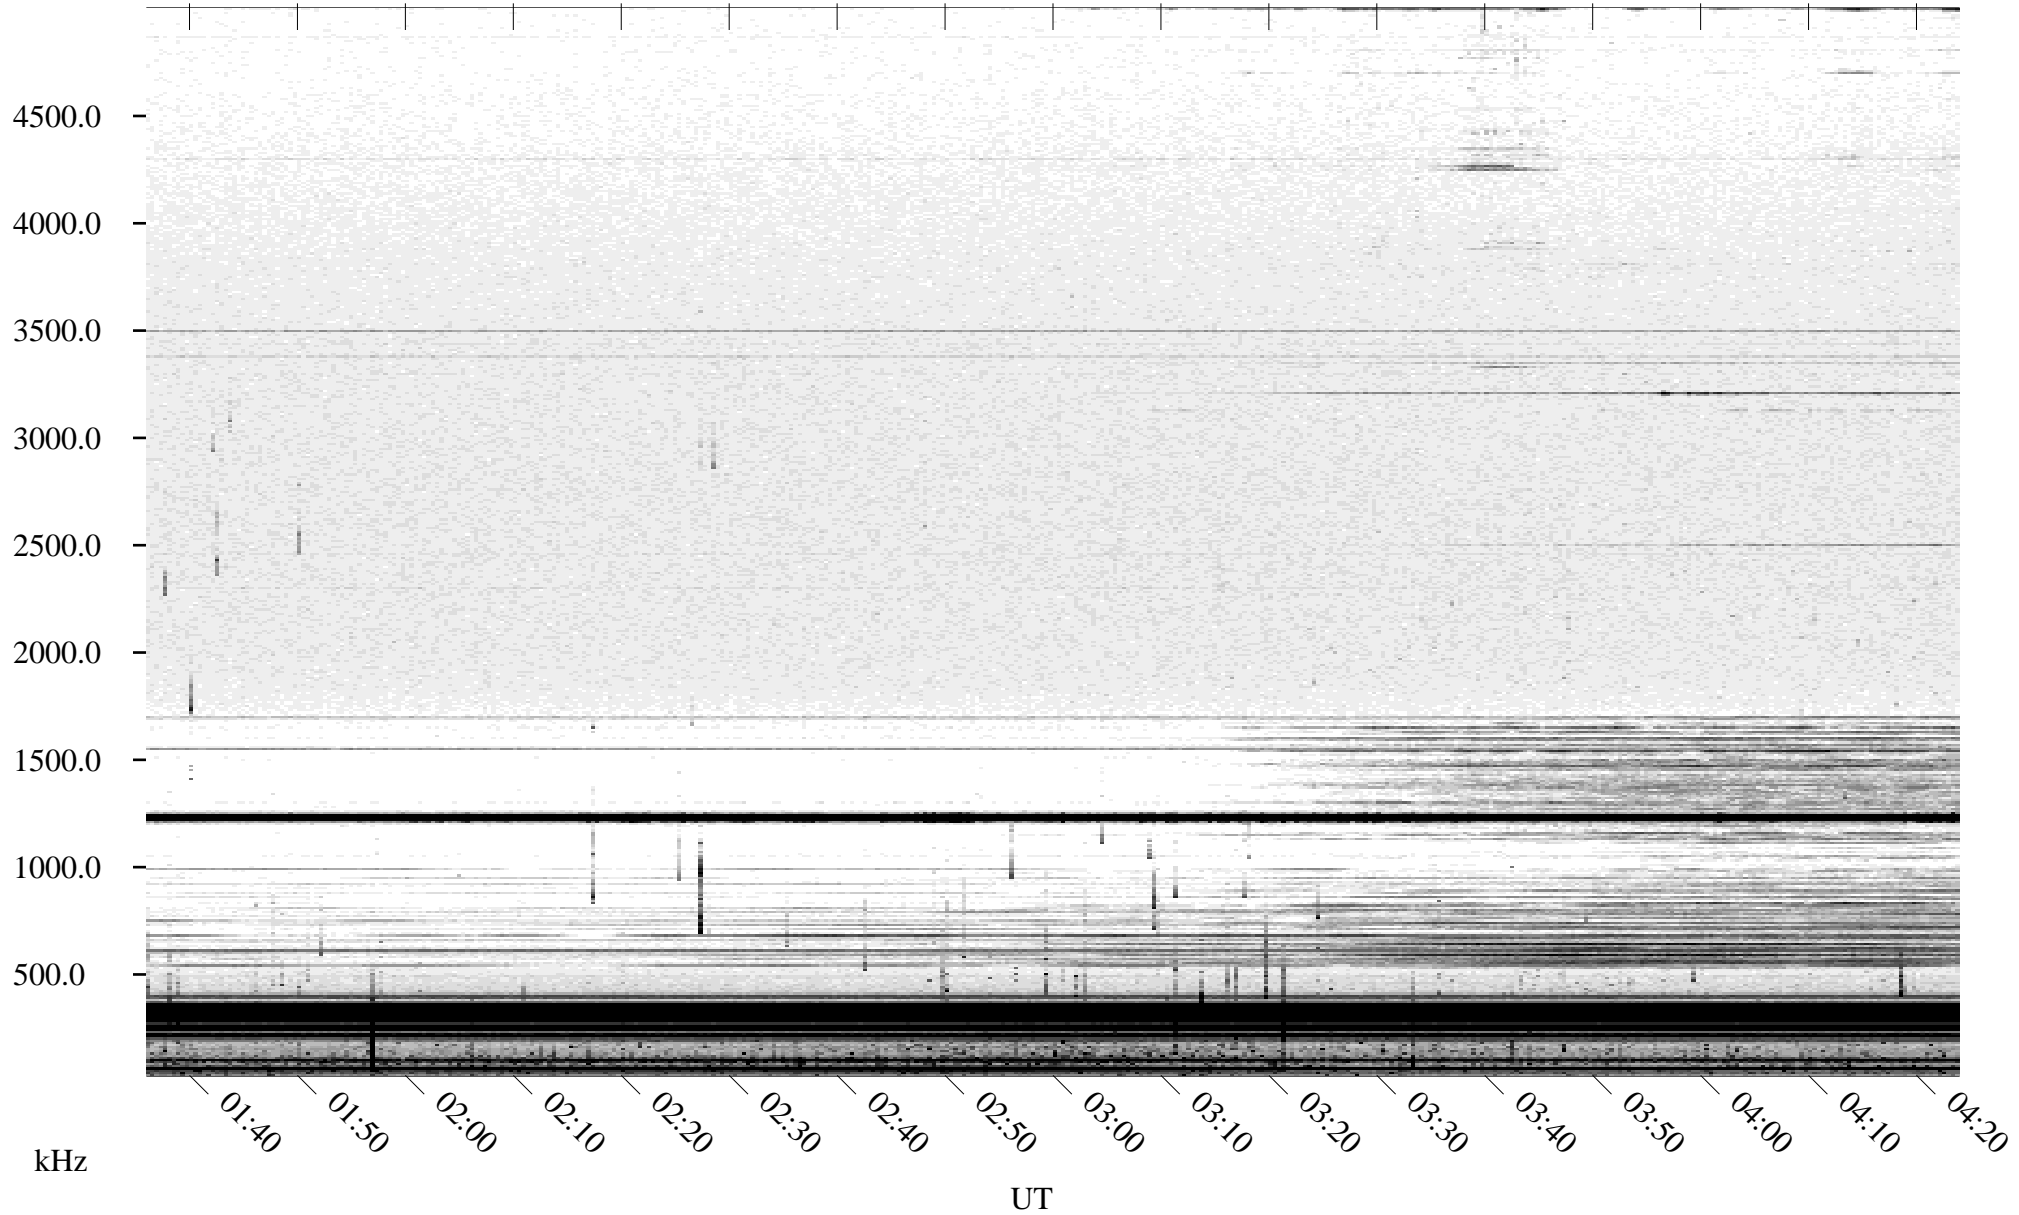

# 07/17/2005 Churchill, Manitoba

Linear Scale    Black = 161    White = 15

ch05198l.r00m max\_12

Page 1

# 07/17/2005 Churchill, Manitoba

Linear Scale    Black = 161    White = 15

ch05198l.r00m max\_12

Page 2

# 07/18/2005 Churchill, Manitoba

Linear Scale    Black = 161    White = 15

ch05198l.r00m max\_12

Page 3

# 07/18/2005 Churchill, Manitoba

Linear Scale    Black = 161    White = 15

ch05198l.r00m max\_12

Page 4