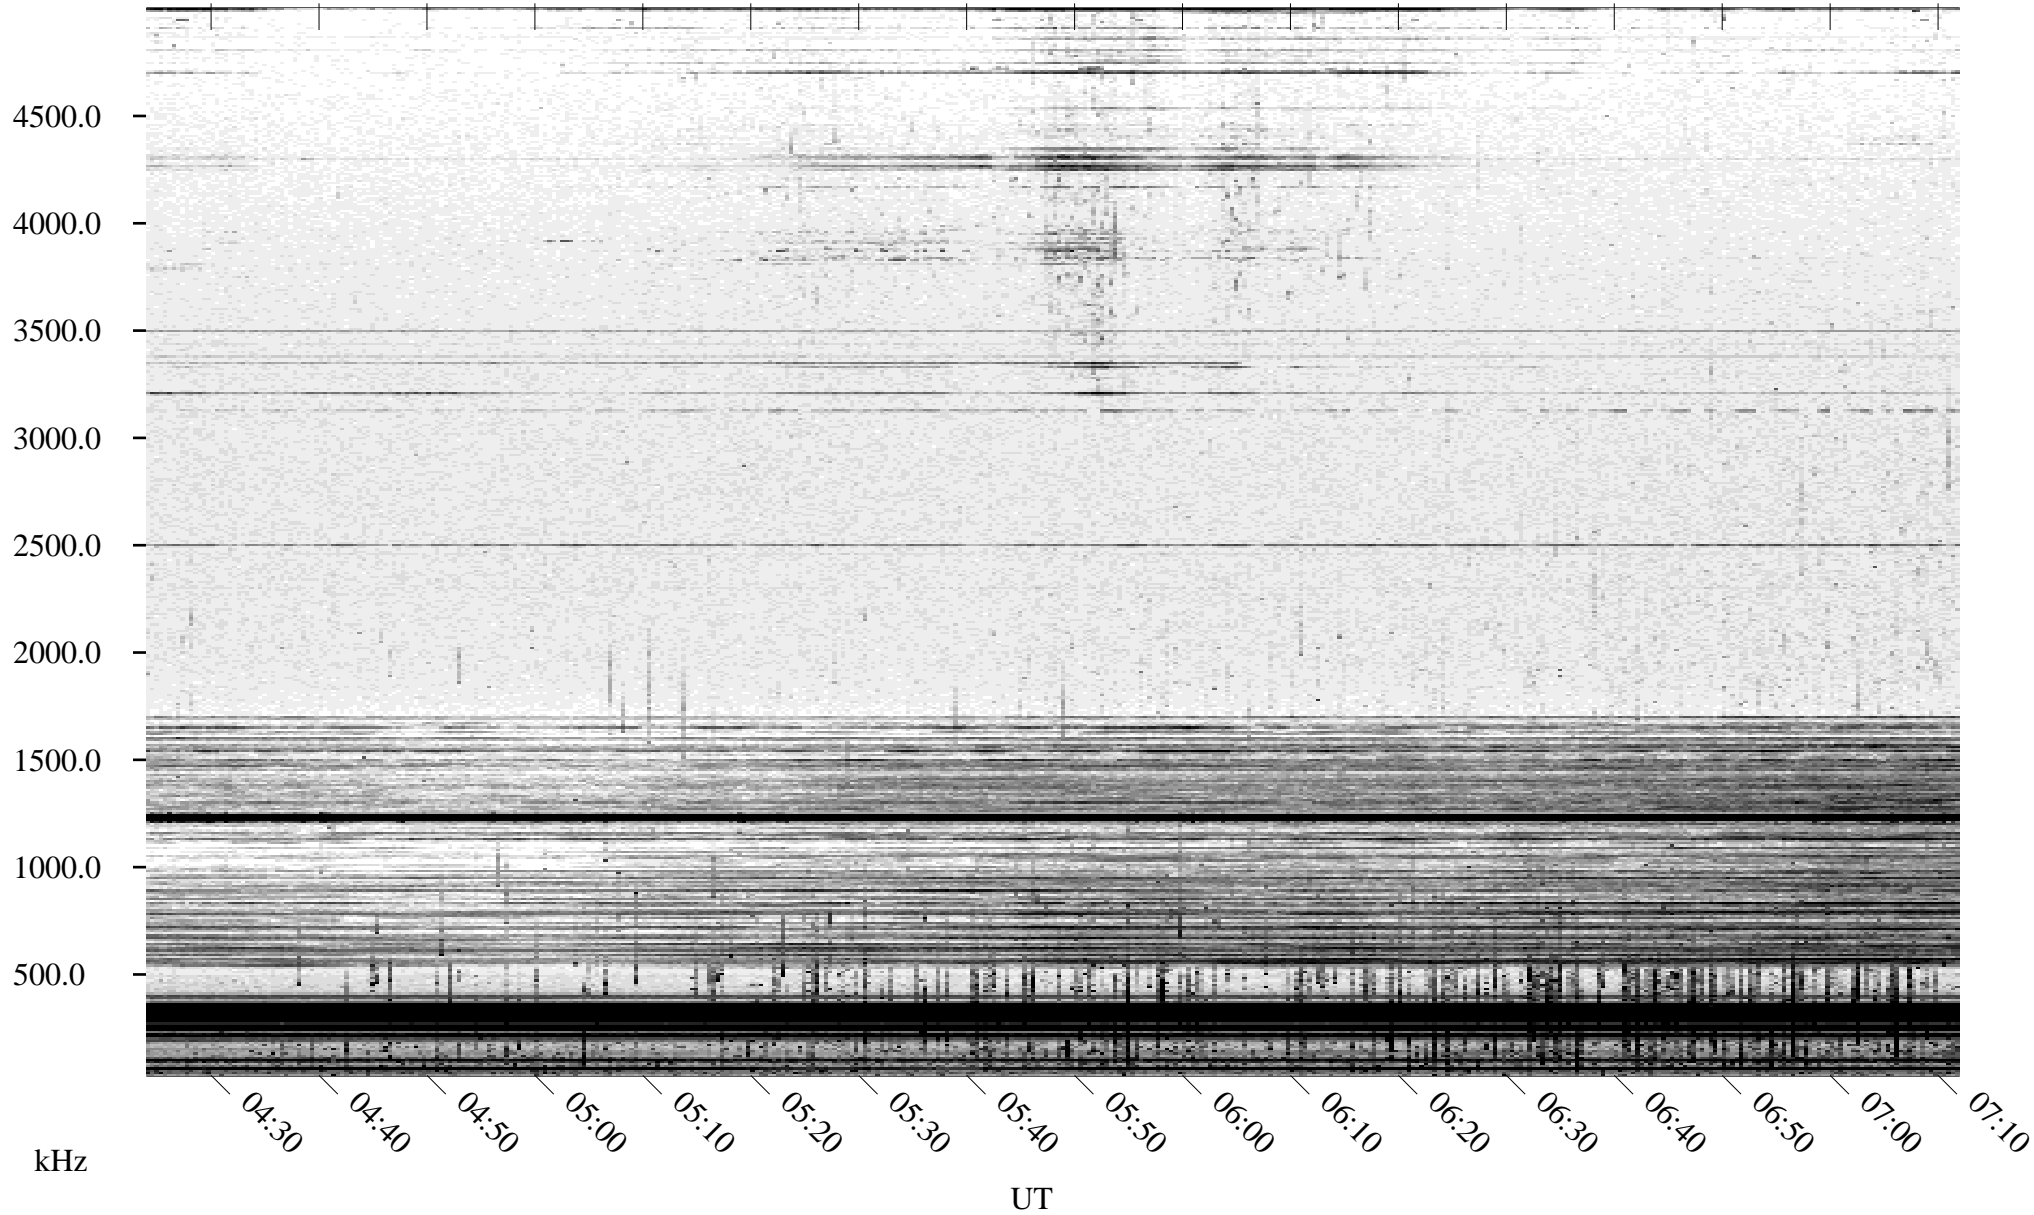

# 07/17/2005 Churchill, Manitoba

Linear Scale    Black = 161    White = 15

ch05198l.r00m max\_12

Page 2

# 07/18/2005 Churchill, Manitoba

Linear Scale    Black = 161    White = 15

ch05198l.r00m max\_12

Page 3

# 07/18/2005 Churchill, Manitoba

Linear Scale    Black = 161    White = 15

ch05198l.r00m max\_12

Page 4

# 07/18/2005 Churchill, Manitoba

Linear Scale    Black = 161    White = 15

ch05198l.r00m max\_12