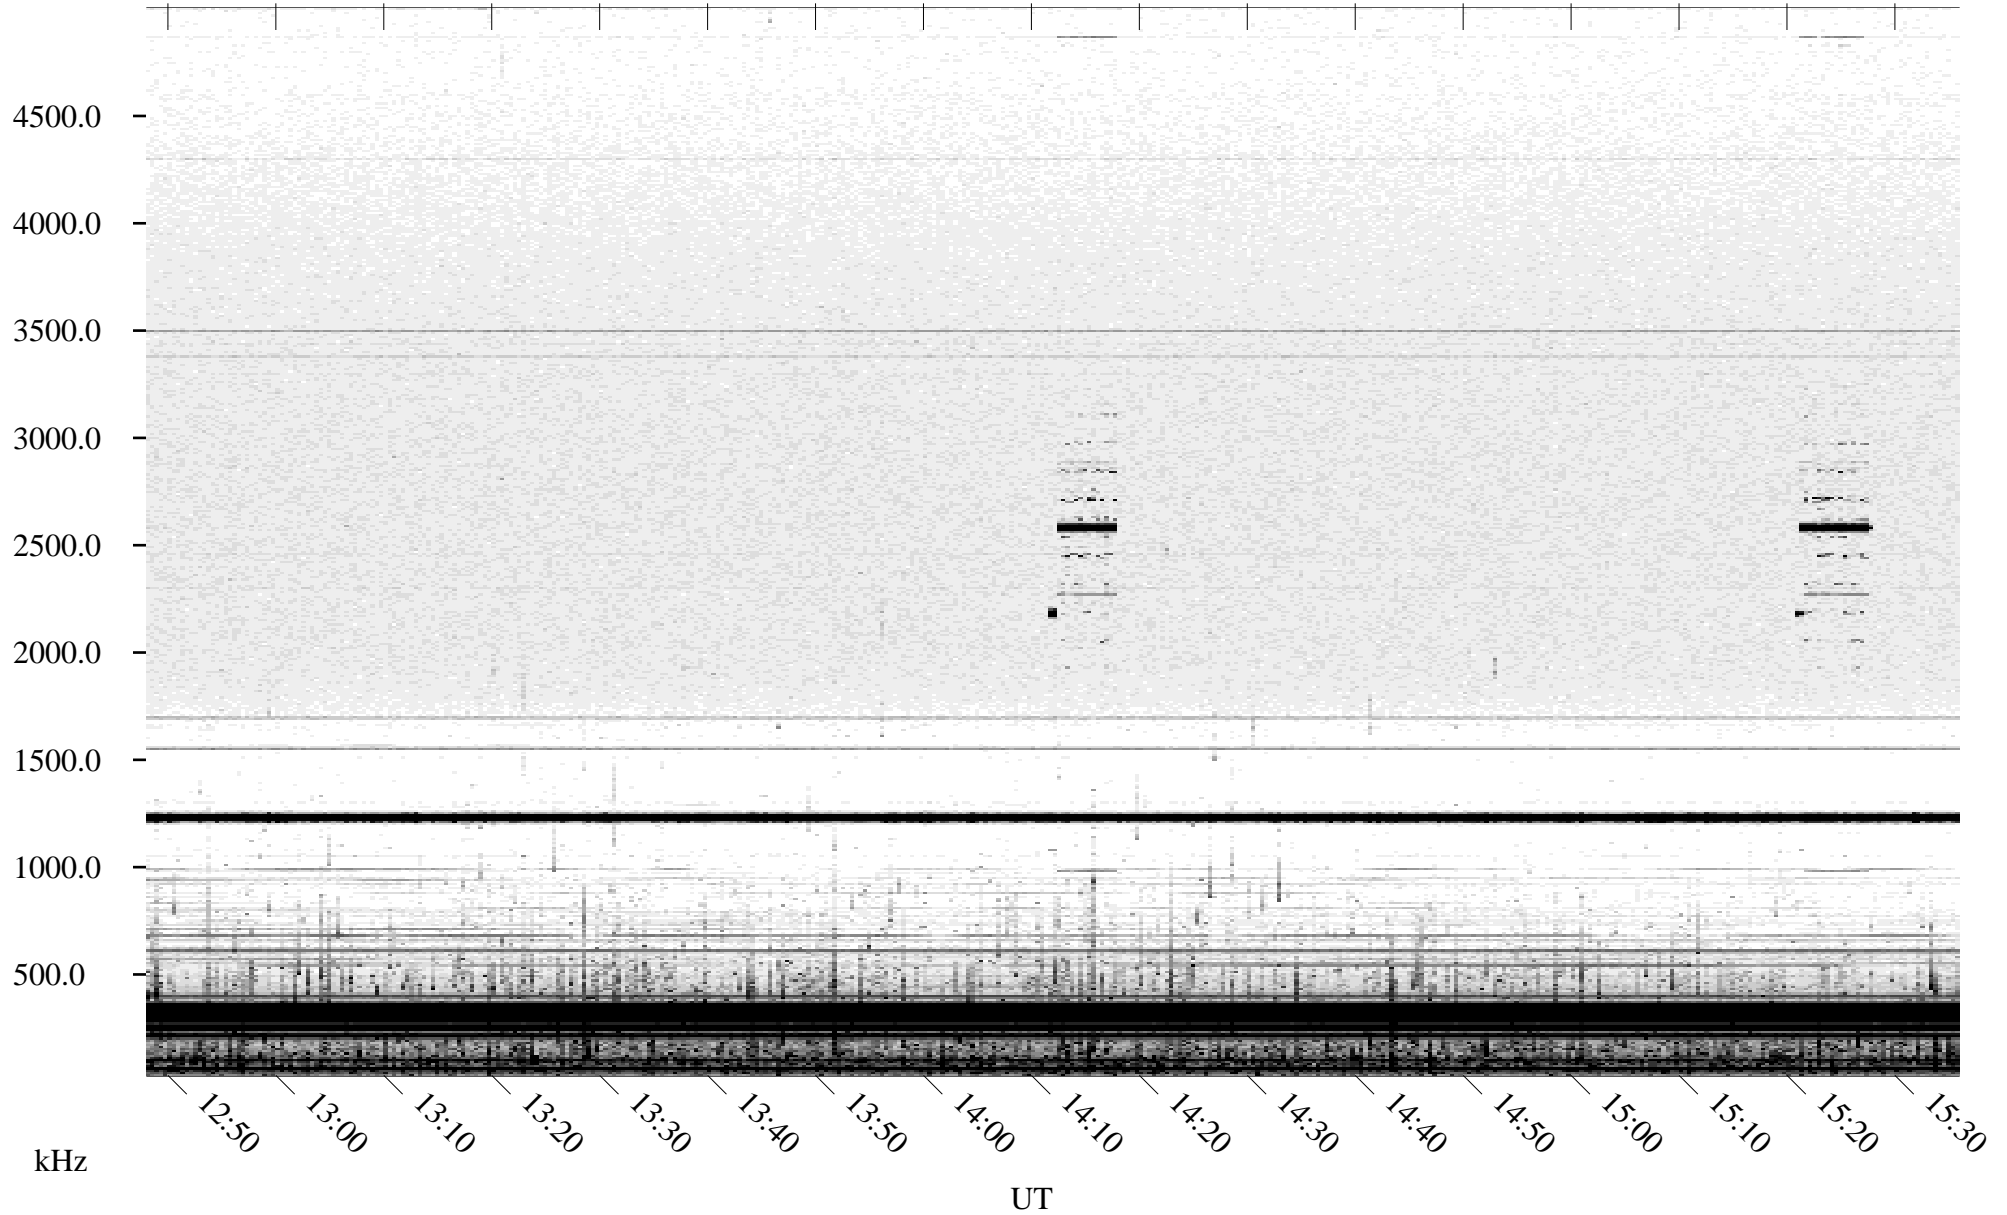

# 07/18/2005 Churchill, Manitoba

Linear Scale    Black = 161    White = 15

ch05198l.r00m max\_12

# 07/18/2005 Churchill, Manitoba

Linear Scale    Black = 161    White = 15

ch05198l.r00m max\_12

Page 6

# 07/18/2005 Churchill, Manitoba

Linear Scale    Black = 161    White = 15

ch05198l.r00m max\_12

Page 7

# 07/18/2005 Churchill, Manitoba

Linear Scale    Black = 161    White = 15

ch05198l.r00m max\_12

Page 8