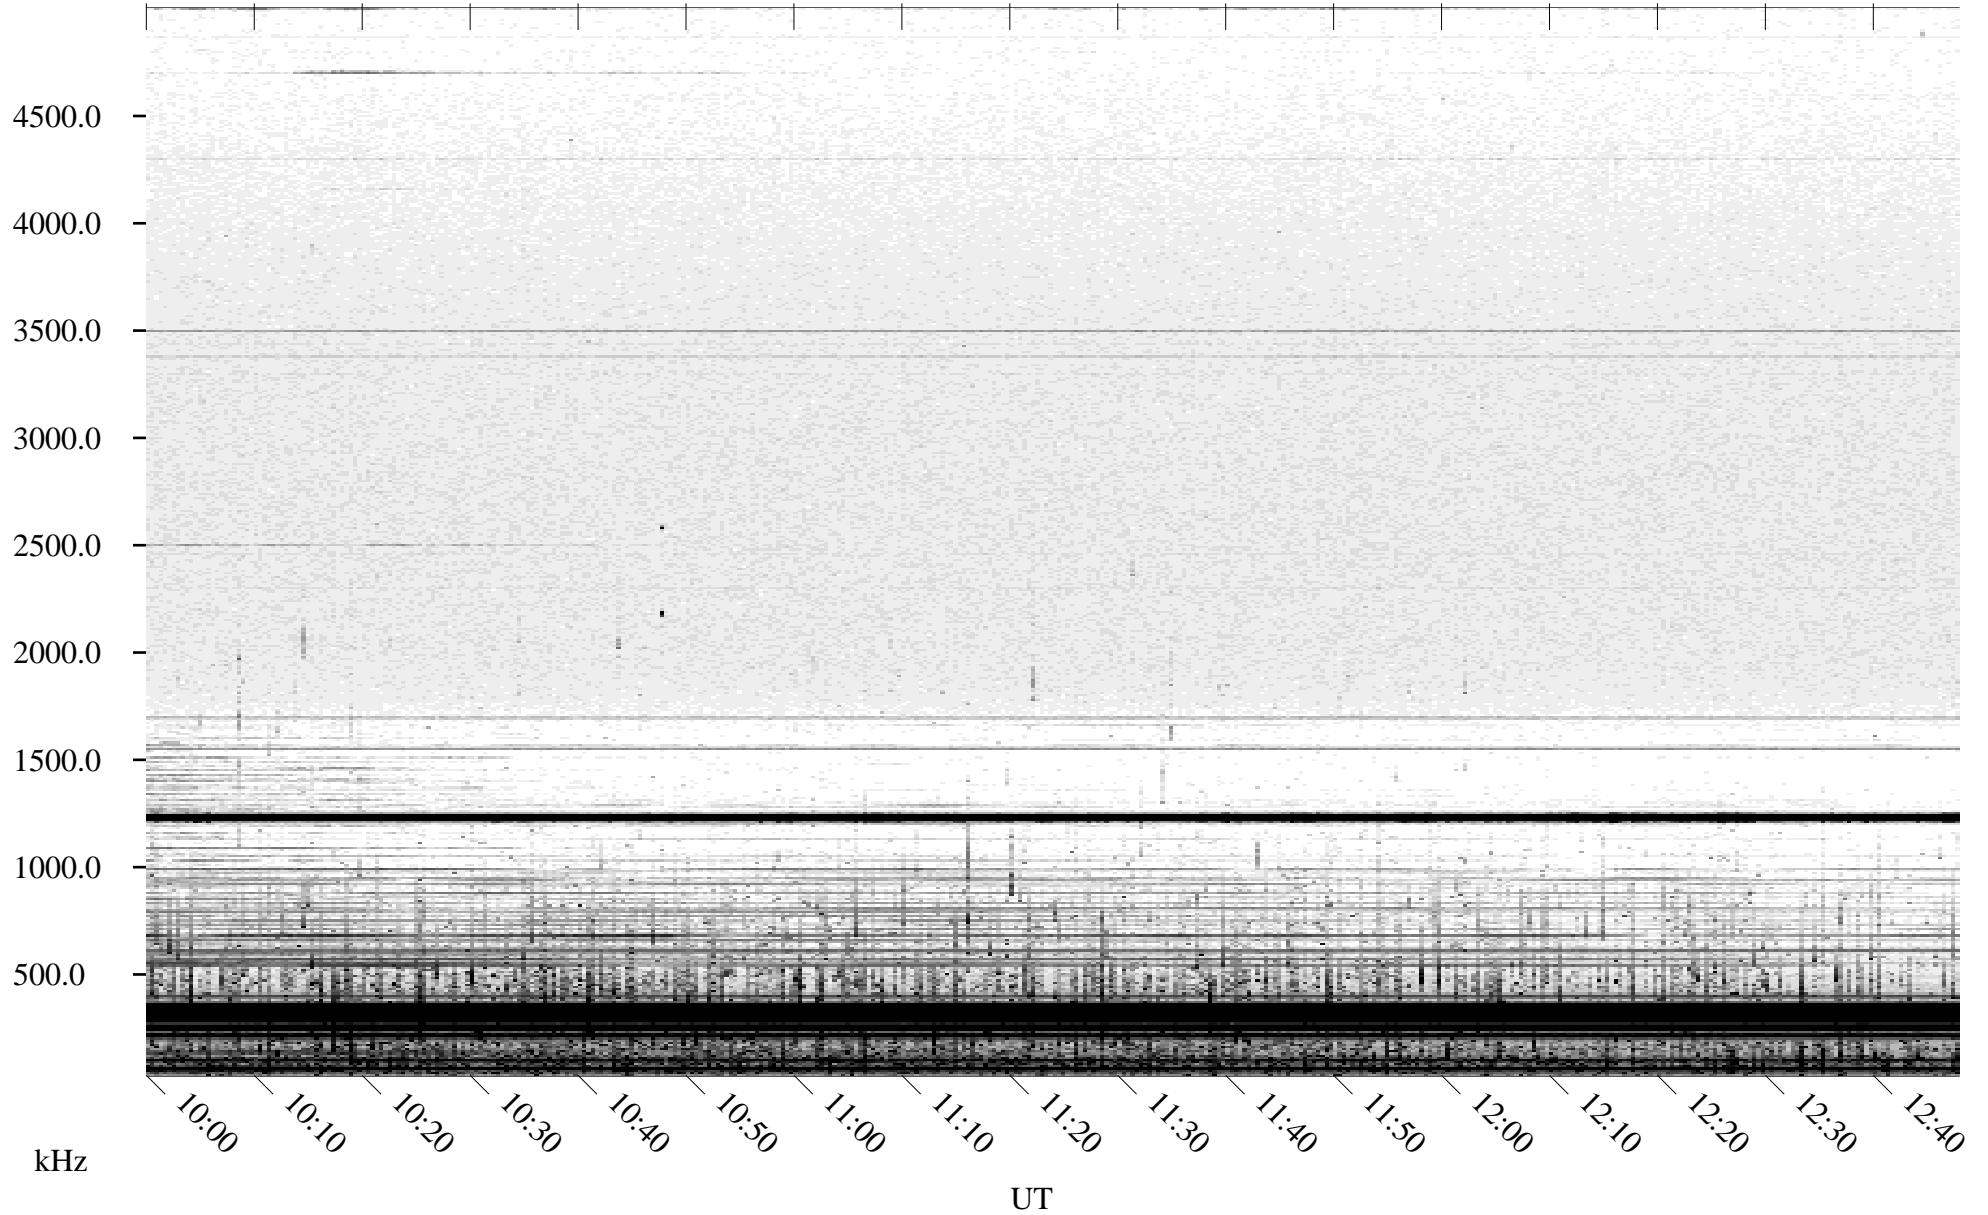

# 07/18/2005 Churchill, Manitoba

Linear Scale    Black = 161    White = 15

ch05198l.r00m max\_12

Page 4

# 07/18/2005 Churchill, Manitoba

Linear Scale    Black = 161    White = 15

ch05198l.r00m max\_12

# 07/18/2005 Churchill, Manitoba

Linear Scale    Black = 161    White = 15

ch05198l.r00m max\_12

Page 6

# 07/18/2005 Churchill, Manitoba

Linear Scale    Black = 161    White = 15

ch05198l.r00m max\_12

Page 7