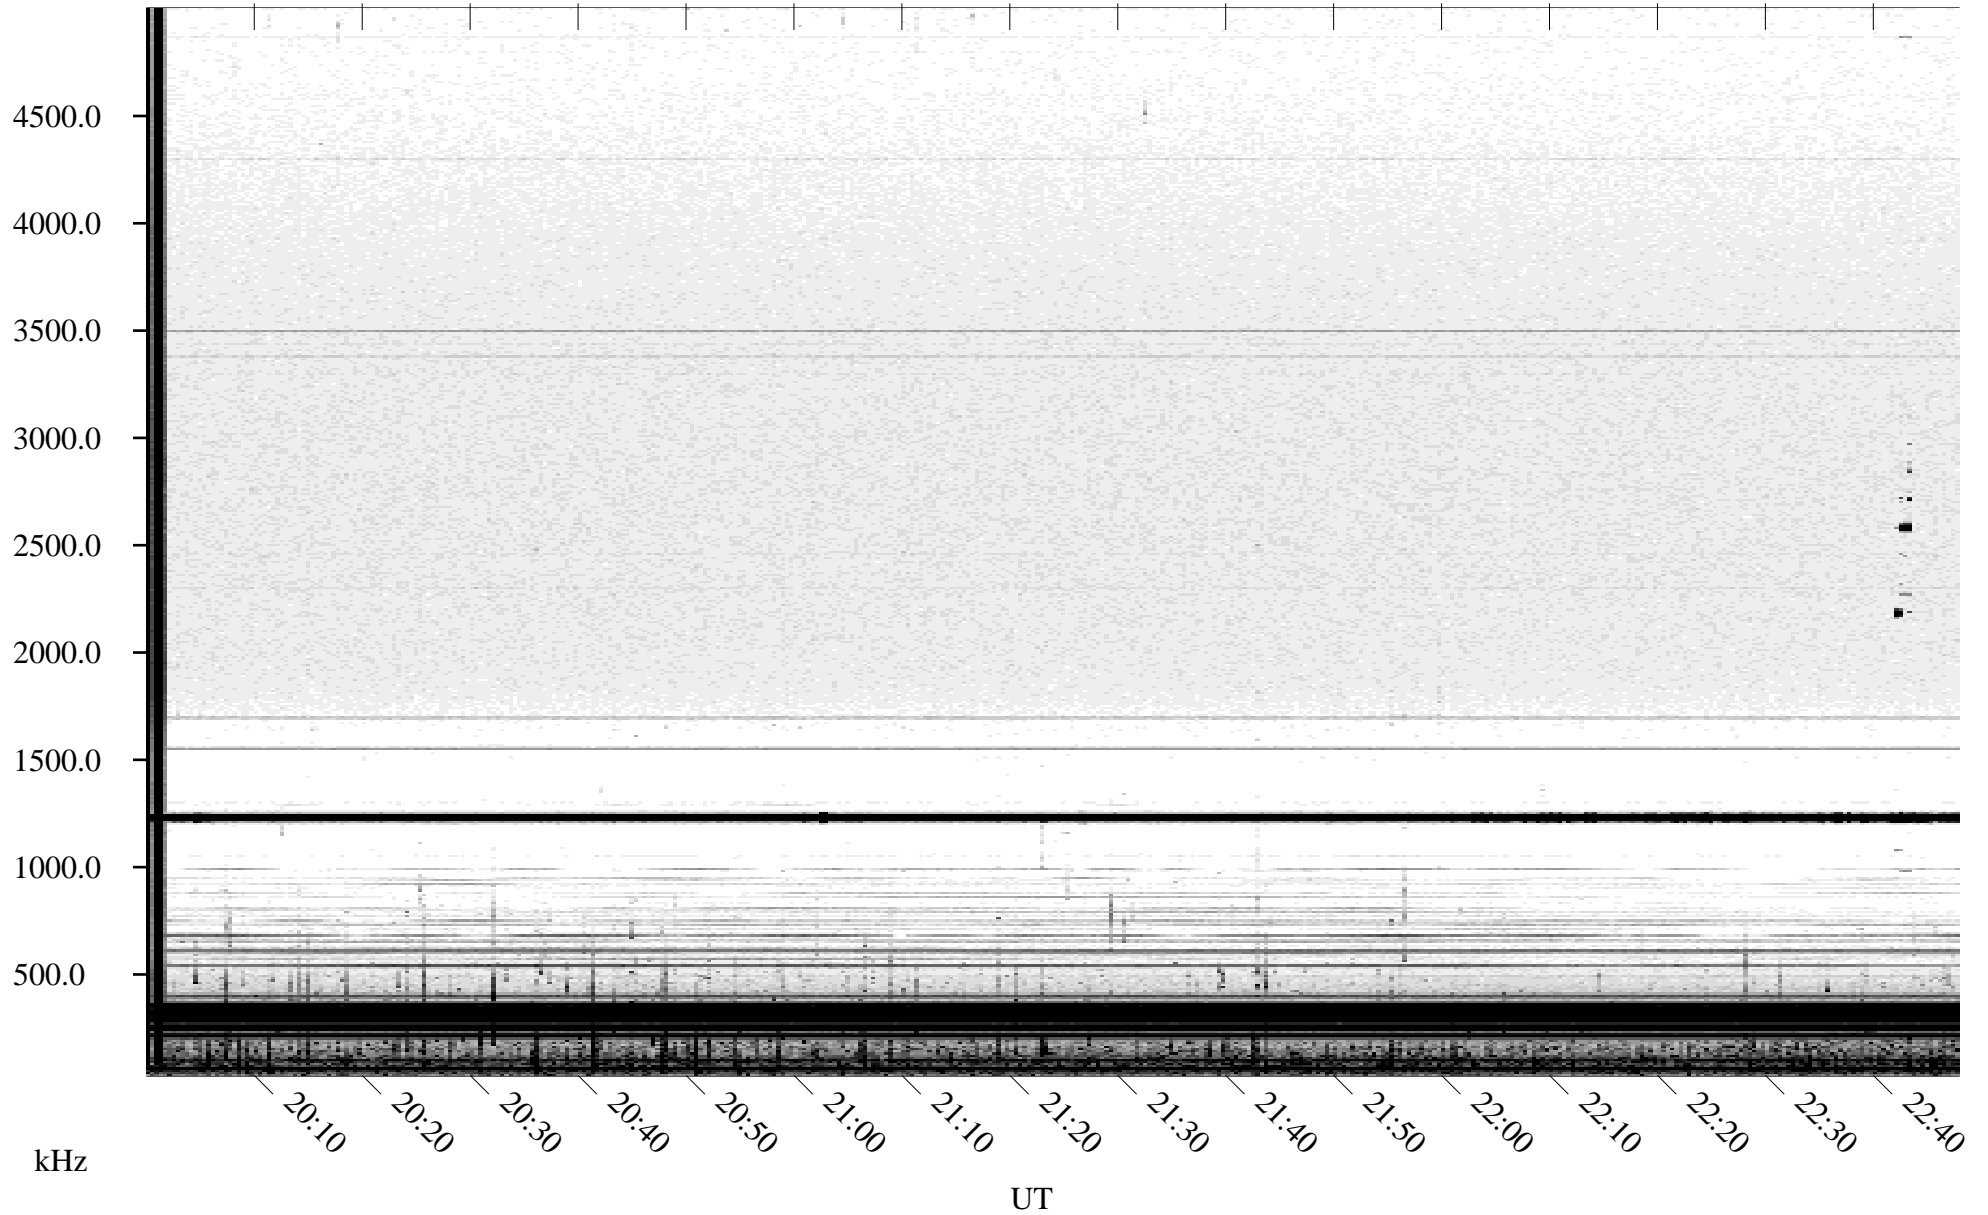

07/18/2005 Churchill, Manitoba

Linear Scale Black = 161 White = 15

ch05199l.r00m max_12

Page 1

07/18/2005 Churchill, Manitoba

Linear Scale Black = 161 White = 15

ch05199l.r00m max_12

Page 2

07/19/2005 Churchill, Manitoba

Linear Scale Black = 161 White = 15

ch05199l.r00m max_12

Page 3

07/19/2005 Churchill, Manitoba

Linear Scale Black = 161 White = 15

ch05199l.r00m max_12

Page 4

07/19/2005 Churchill, Manitoba

Linear Scale Black = 161 White = 15

ch05199l.r00m max_12

Page 5

07/19/2005 Churchill, Manitoba

Linear Scale Black = 161 White = 15

ch05199l.r00m max_12

Page 6

07/19/2005 Churchill, Manitoba

Linear Scale Black = 161 White = 15

ch05199l.r00m max_12

Page 7

07/19/2005 Churchill, Manitoba

Linear Scale Black = 161 White = 15

ch05199l.r00m max_12