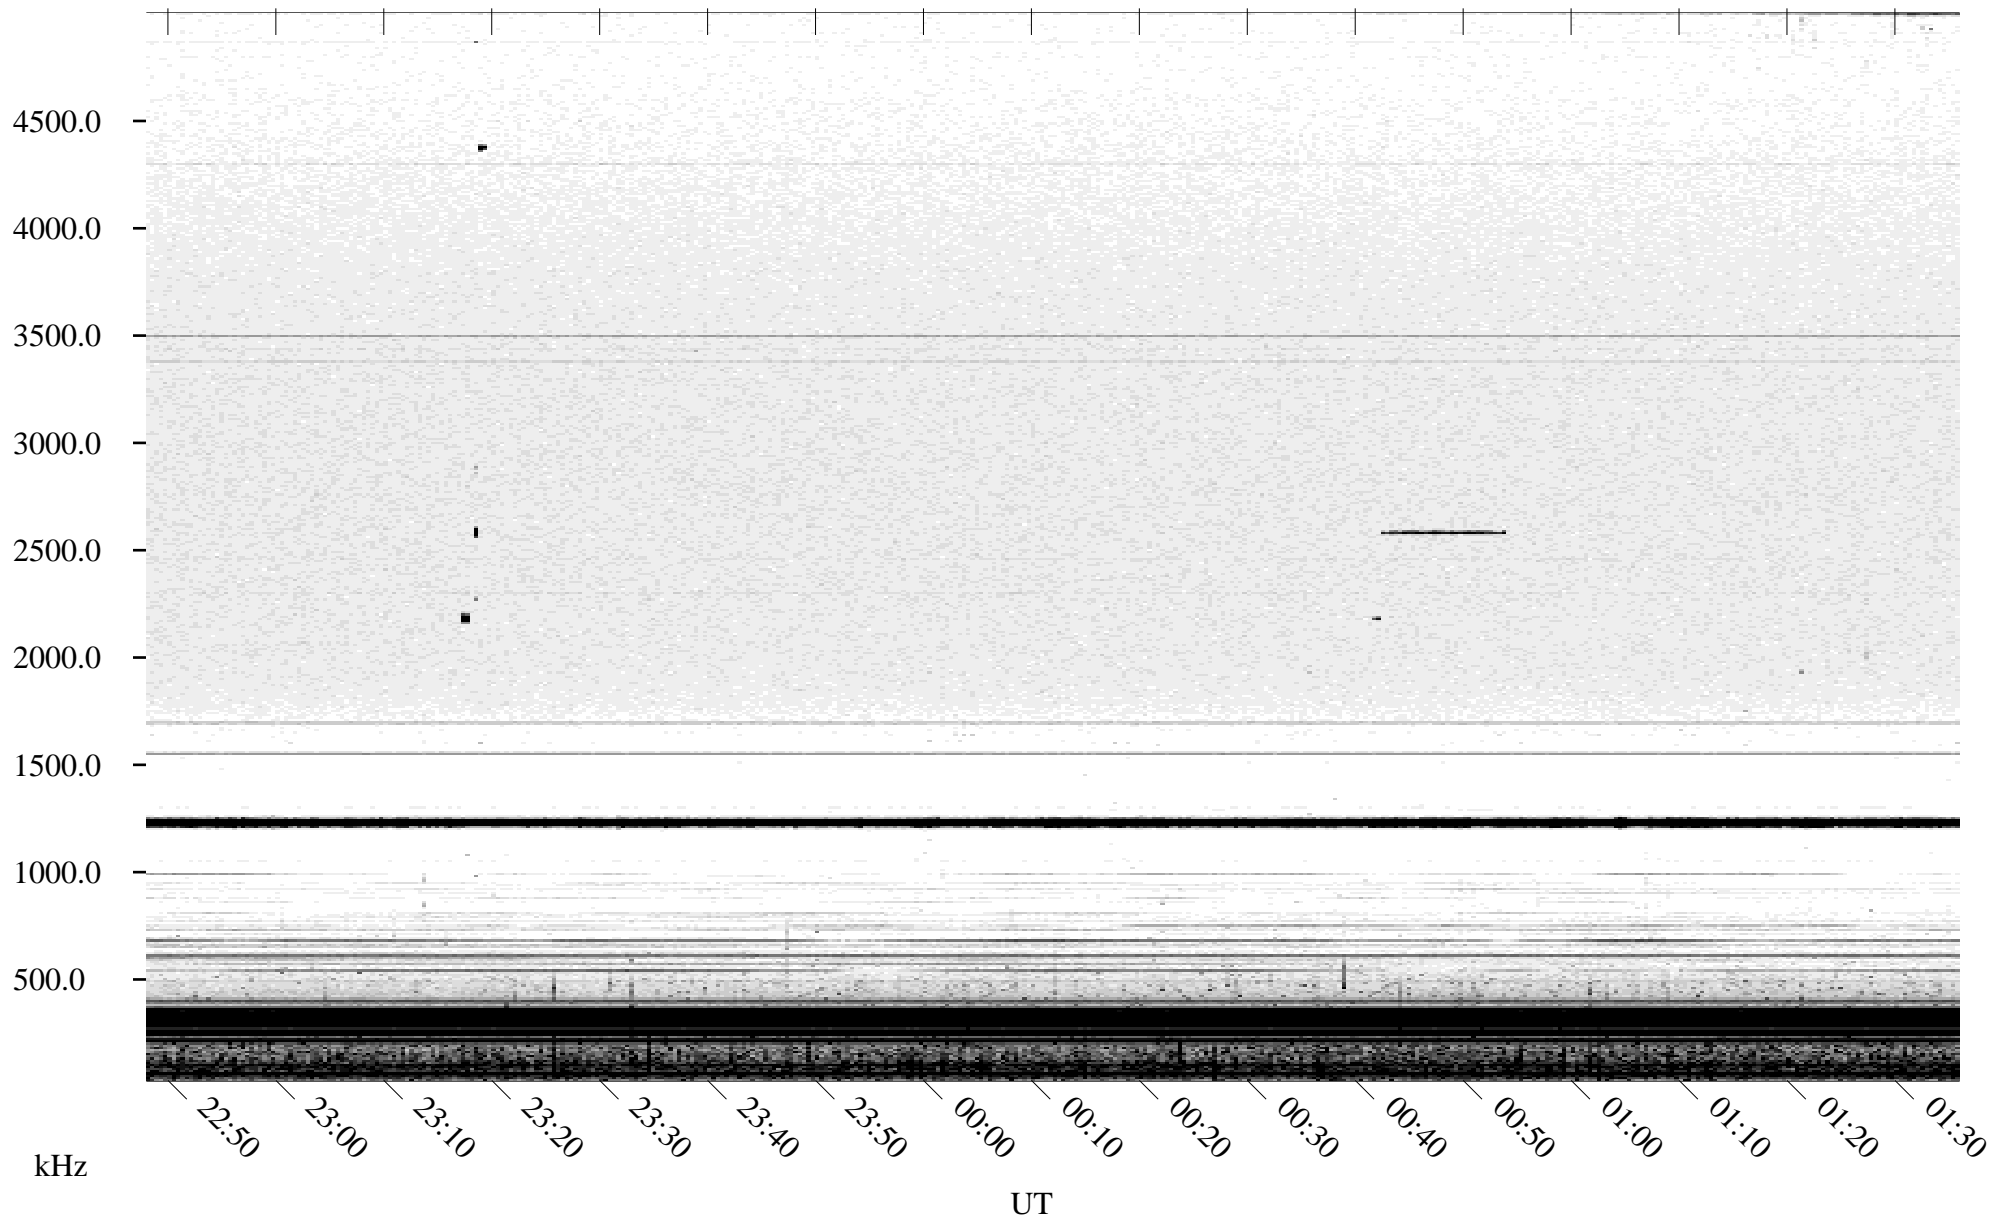

07/18/2005 Churchill, Manitoba

Linear Scale Black = 161 White = 15

ch05199l.r00m max_12

Page 1

07/18/2005 Churchill, Manitoba

Linear Scale Black = 161 White = 15

ch05199l.r00m max_12

Page 2

07/19/2005 Churchill, Manitoba

Linear Scale Black = 161 White = 15

ch05199l.r00m max_12

Page 3

07/19/2005 Churchill, Manitoba

Linear Scale Black = 161 White = 15

ch05199l.r00m max_12

Page 4

07/19/2005 Churchill, Manitoba

Linear Scale Black = 161 White = 15

ch05199l.r00m max_12

Page 5

07/19/2005 Churchill, Manitoba

Linear Scale Black = 161 White = 15

ch05199l.r00m max_12

Page 6

07/19/2005 Churchill, Manitoba

Linear Scale Black = 161 White = 15

ch05199l.r00m max_12

Page 7

07/19/2005 Churchill, Manitoba

Linear Scale Black = 161 White = 15

ch05199l.r00m max_12