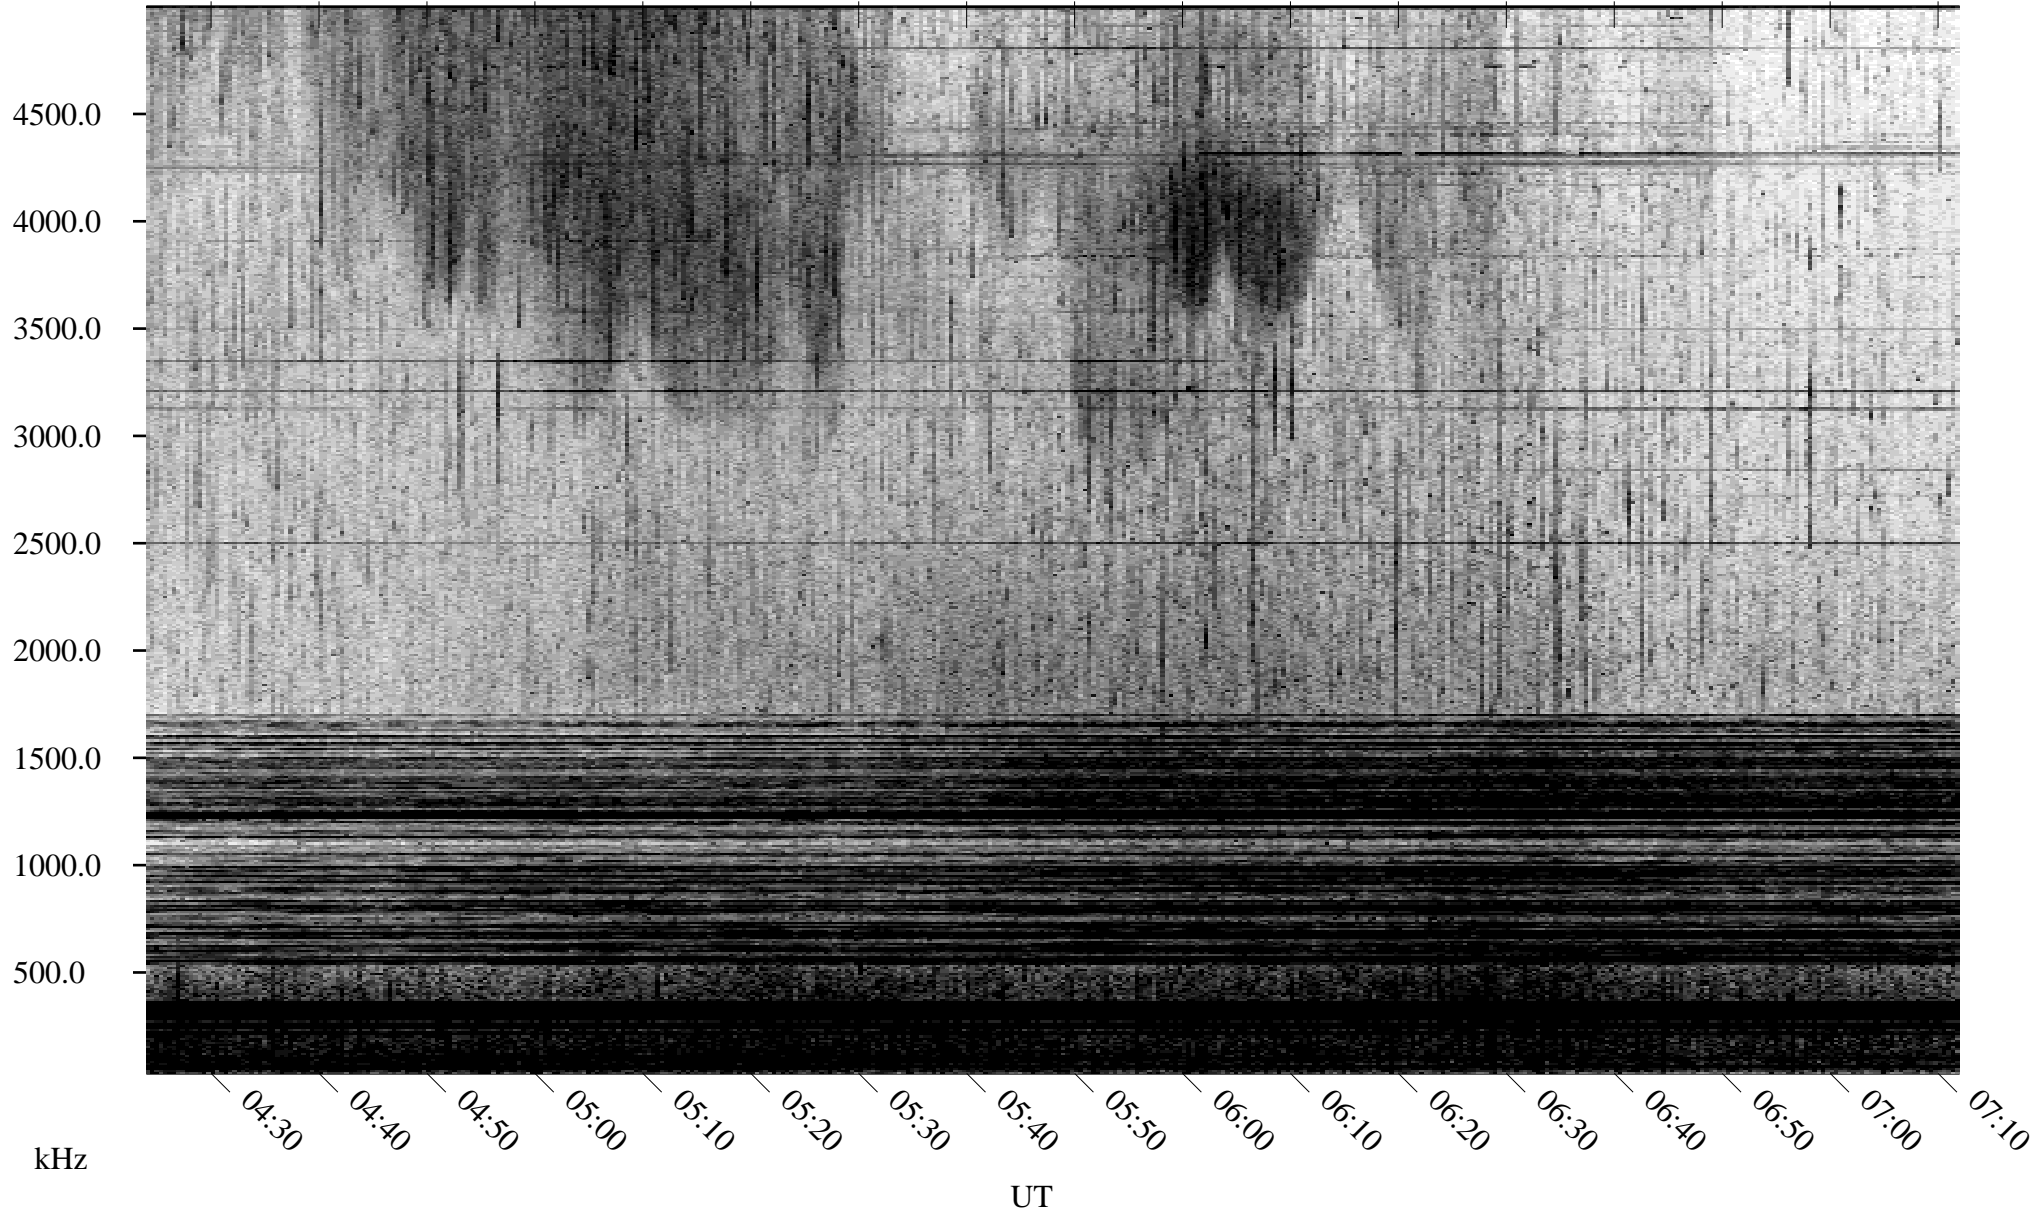

07/18/2005 Churchill, Manitoba

Linear Scale Black = 161 White = 15

ch05199l.r00m max_12

Page 1

07/18/2005 Churchill, Manitoba

Linear Scale Black = 161 White = 15

ch05199l.r00m max_12

Page 2

07/19/2005 Churchill, Manitoba

Linear Scale Black = 161 White = 15

ch05199l.r00m max_12

Page 3

07/19/2005 Churchill, Manitoba

Linear Scale Black = 161 White = 15

ch05199l.r00m max_12

Page 4

07/19/2005 Churchill, Manitoba

Linear Scale Black = 161 White = 15

ch05199l.r00m max_12

Page 5

07/19/2005 Churchill, Manitoba

Linear Scale Black = 161 White = 15

ch05199l.r00m max_12

Page 6

07/19/2005 Churchill, Manitoba

Linear Scale Black = 161 White = 15

ch05199l.r00m max_12

Page 7

07/19/2005 Churchill, Manitoba

Linear Scale Black = 161 White = 15

ch05199l.r00m max_12