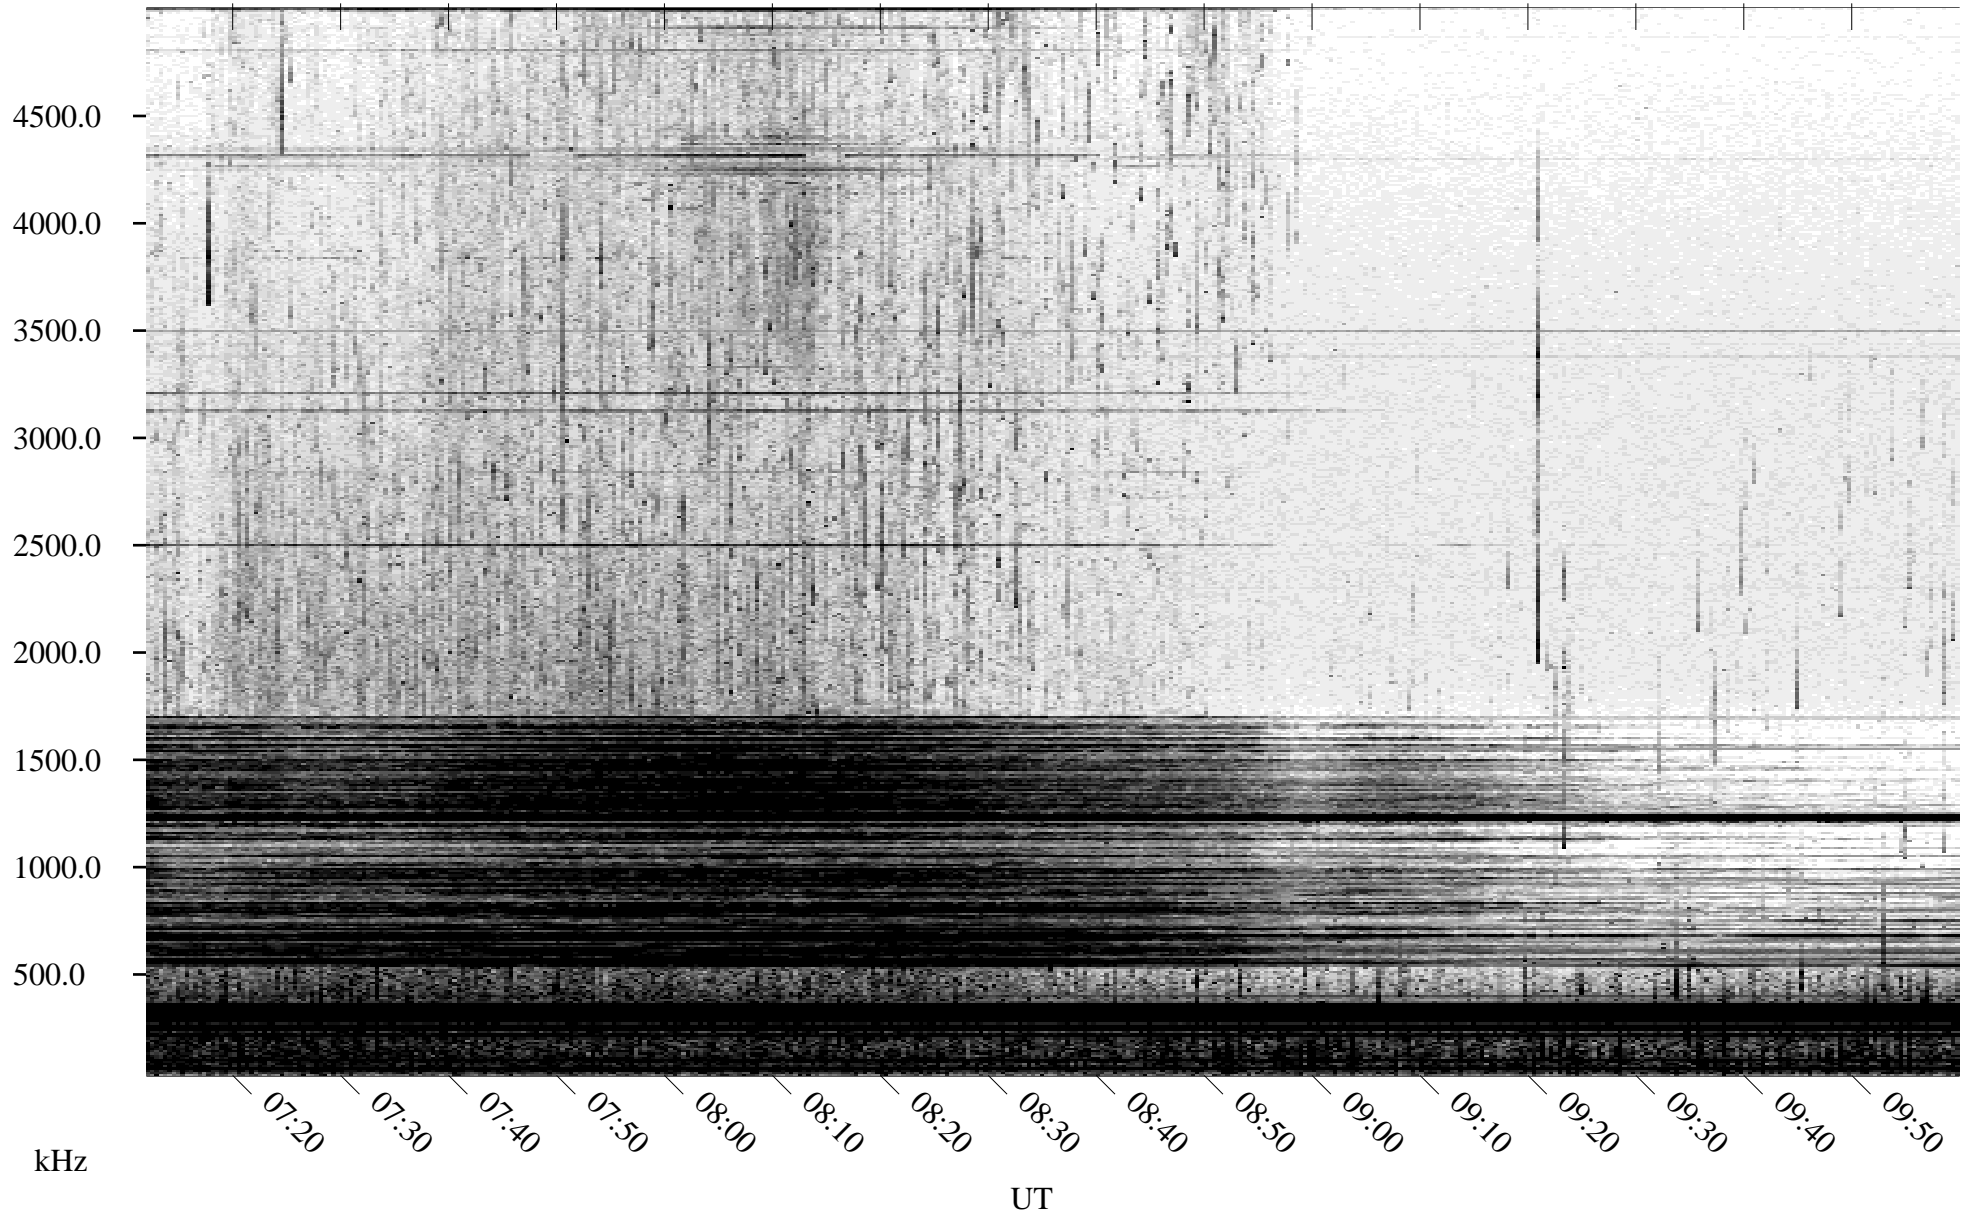

07/18/2005 Churchill, Manitoba

Linear Scale Black = 161 White = 15

ch05199l.r00m max_12

Page 1

07/18/2005 Churchill, Manitoba

Linear Scale Black = 161 White = 15

ch05199l.r00m max_12

Page 2

07/19/2005 Churchill, Manitoba

Linear Scale Black = 161 White = 15

ch05199l.r00m max_12

Page 3

07/19/2005 Churchill, Manitoba

Linear Scale Black = 161 White = 15

ch05199l.r00m max_12

Page 4

07/19/2005 Churchill, Manitoba

Linear Scale Black = 161 White = 15

ch05199l.r00m max_12

Page 5

07/19/2005 Churchill, Manitoba

Linear Scale Black = 161 White = 15

ch05199l.r00m max_12

Page 6

07/19/2005 Churchill, Manitoba

Linear Scale Black = 161 White = 15

ch05199l.r00m max_12

Page 7

07/19/2005 Churchill, Manitoba

Linear Scale Black = 161 White = 15

ch05199l.r00m max_12