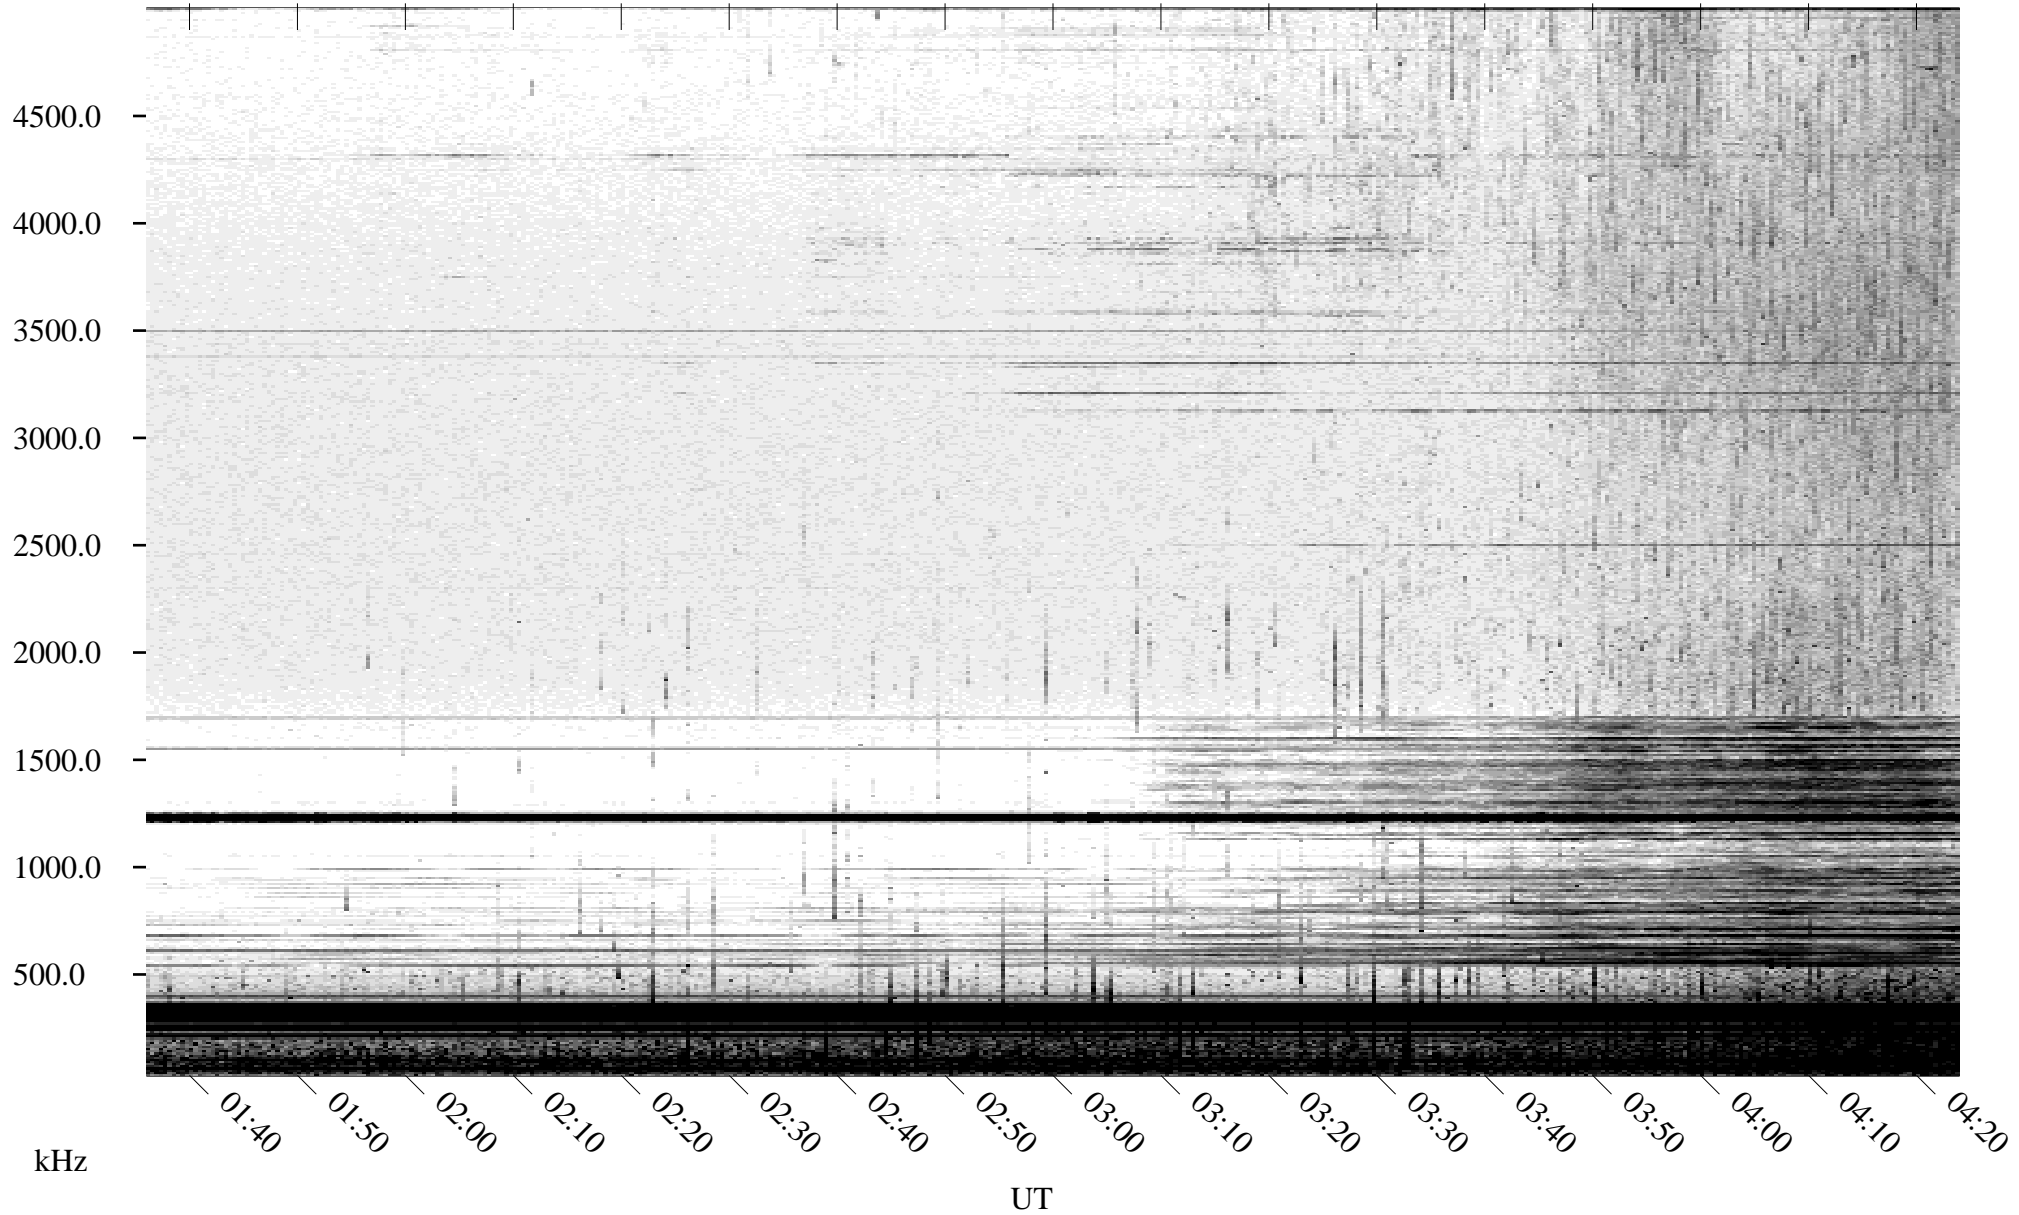

07/18/2005 Churchill, Manitoba

Linear Scale Black = 161 White = 15

ch05199l.r00m max_12

Page 1

07/18/2005 Churchill, Manitoba

Linear Scale Black = 161 White = 15

ch05199l.r00m max_12

Page 2

07/19/2005 Churchill, Manitoba

Linear Scale Black = 161 White = 15

ch05199l.r00m max_12

Page 3

07/19/2005 Churchill, Manitoba

Linear Scale Black = 161 White = 15

ch05199l.r00m max_12

Page 4

07/19/2005 Churchill, Manitoba

Linear Scale Black = 161 White = 15

ch05199l.r00m max_12

Page 5

07/19/2005 Churchill, Manitoba

Linear Scale Black = 161 White = 15

ch05199l.r00m max_12

Page 6

07/19/2005 Churchill, Manitoba

Linear Scale Black = 161 White = 15

ch05199l.r00m max_12

Page 7

07/19/2005 Churchill, Manitoba

Linear Scale Black = 161 White = 15

ch05199l.r00m max_12