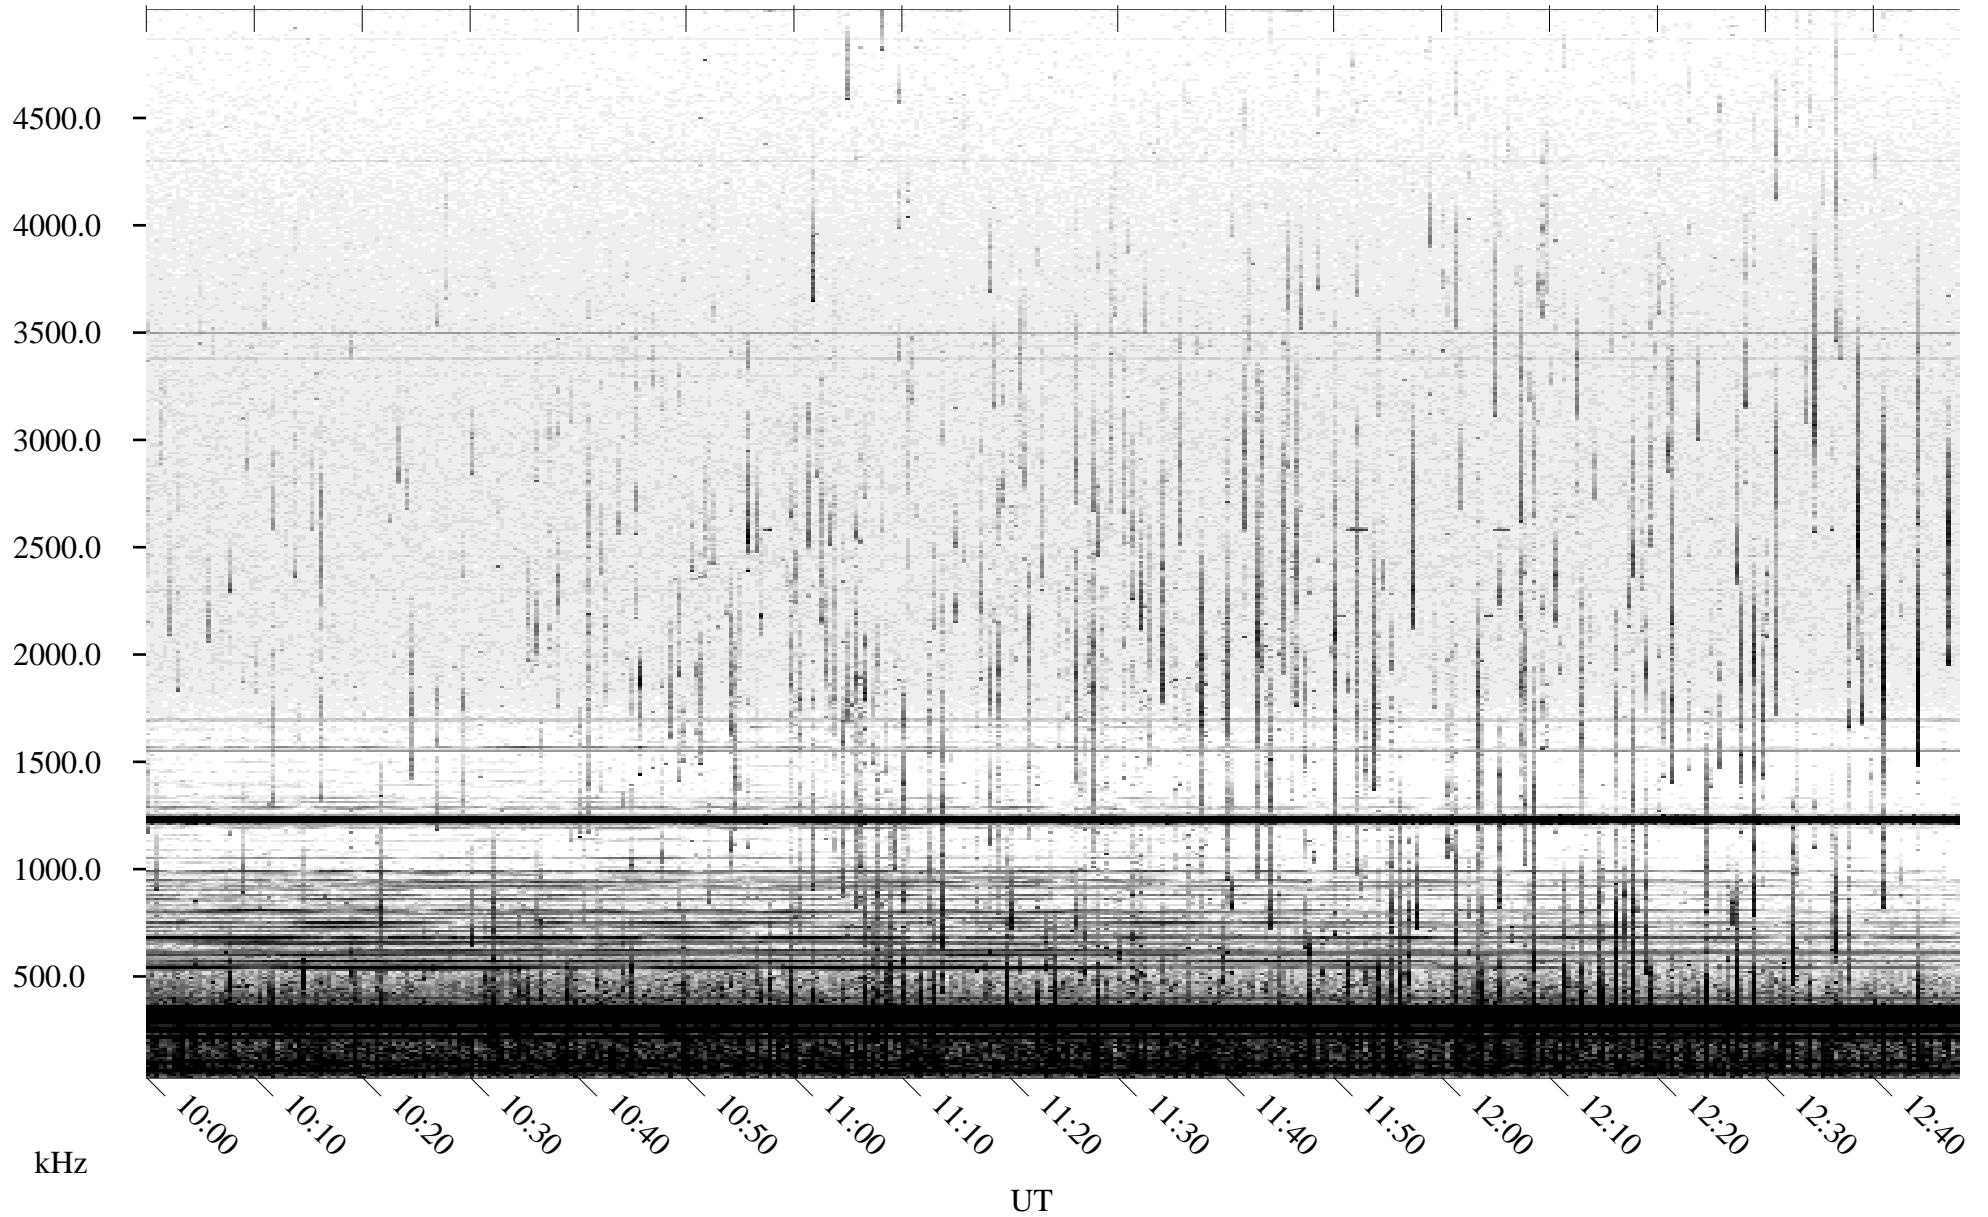

07/18/2005 Churchill, Manitoba

Linear Scale Black = 161 White = 15

ch05199l.r00m max_12

Page 1

07/18/2005 Churchill, Manitoba

Linear Scale Black = 161 White = 15

ch05199l.r00m max_12

Page 2

07/19/2005 Churchill, Manitoba

Linear Scale Black = 161 White = 15

ch05199l.r00m max_12

Page 3

07/19/2005 Churchill, Manitoba

Linear Scale Black = 161 White = 15

ch05199l.r00m max_12

Page 4

07/19/2005 Churchill, Manitoba

Linear Scale Black = 161 White = 15

ch05199l.r00m max_12

Page 5

07/19/2005 Churchill, Manitoba

Linear Scale Black = 161 White = 15

ch05199l.r00m max_12

Page 6

07/19/2005 Churchill, Manitoba

Linear Scale Black = 161 White = 15

ch05199l.r00m max_12

Page 7

07/19/2005 Churchill, Manitoba

Linear Scale Black = 161 White = 15

ch05199l.r00m max_12