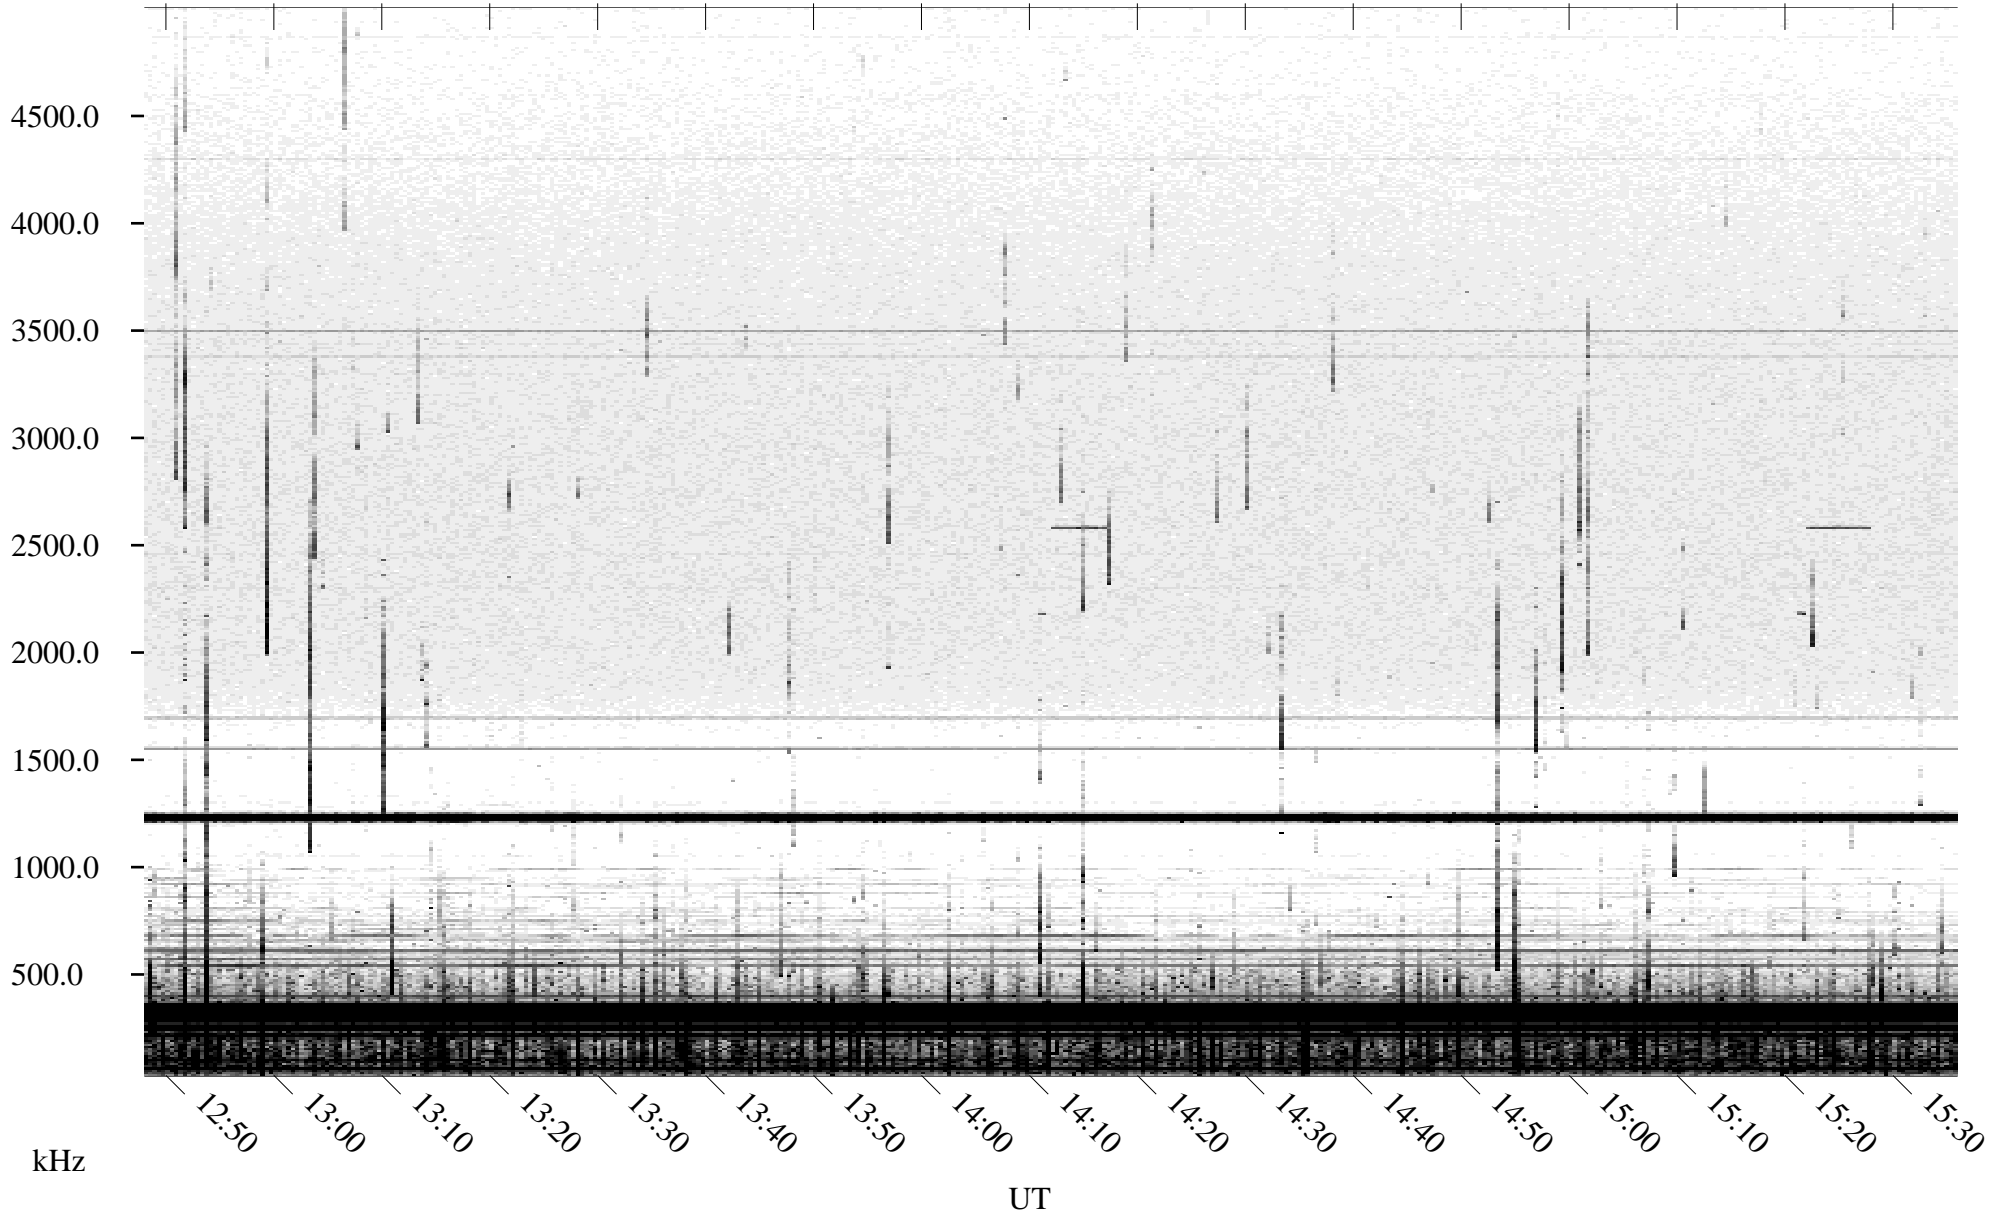

07/18/2005 Churchill, Manitoba

Linear Scale Black = 161 White = 15

ch05199l.r00m max_12

Page 1

07/18/2005 Churchill, Manitoba

Linear Scale Black = 161 White = 15

ch05199l.r00m max_12

Page 2

07/19/2005 Churchill, Manitoba

Linear Scale Black = 161 White = 15

ch05199l.r00m max_12

Page 3

07/19/2005 Churchill, Manitoba

Linear Scale Black = 161 White = 15

ch05199l.r00m max_12

Page 4

07/19/2005 Churchill, Manitoba

Linear Scale Black = 161 White = 15

ch05199l.r00m max_12

Page 5

07/19/2005 Churchill, Manitoba

Linear Scale Black = 161 White = 15

ch05199l.r00m max_12

Page 6

07/19/2005 Churchill, Manitoba

Linear Scale Black = 161 White = 15

ch05199l.r00m max_12

Page 7

07/19/2005 Churchill, Manitoba

Linear Scale Black = 161 White = 15

ch05199l.r00m max_12