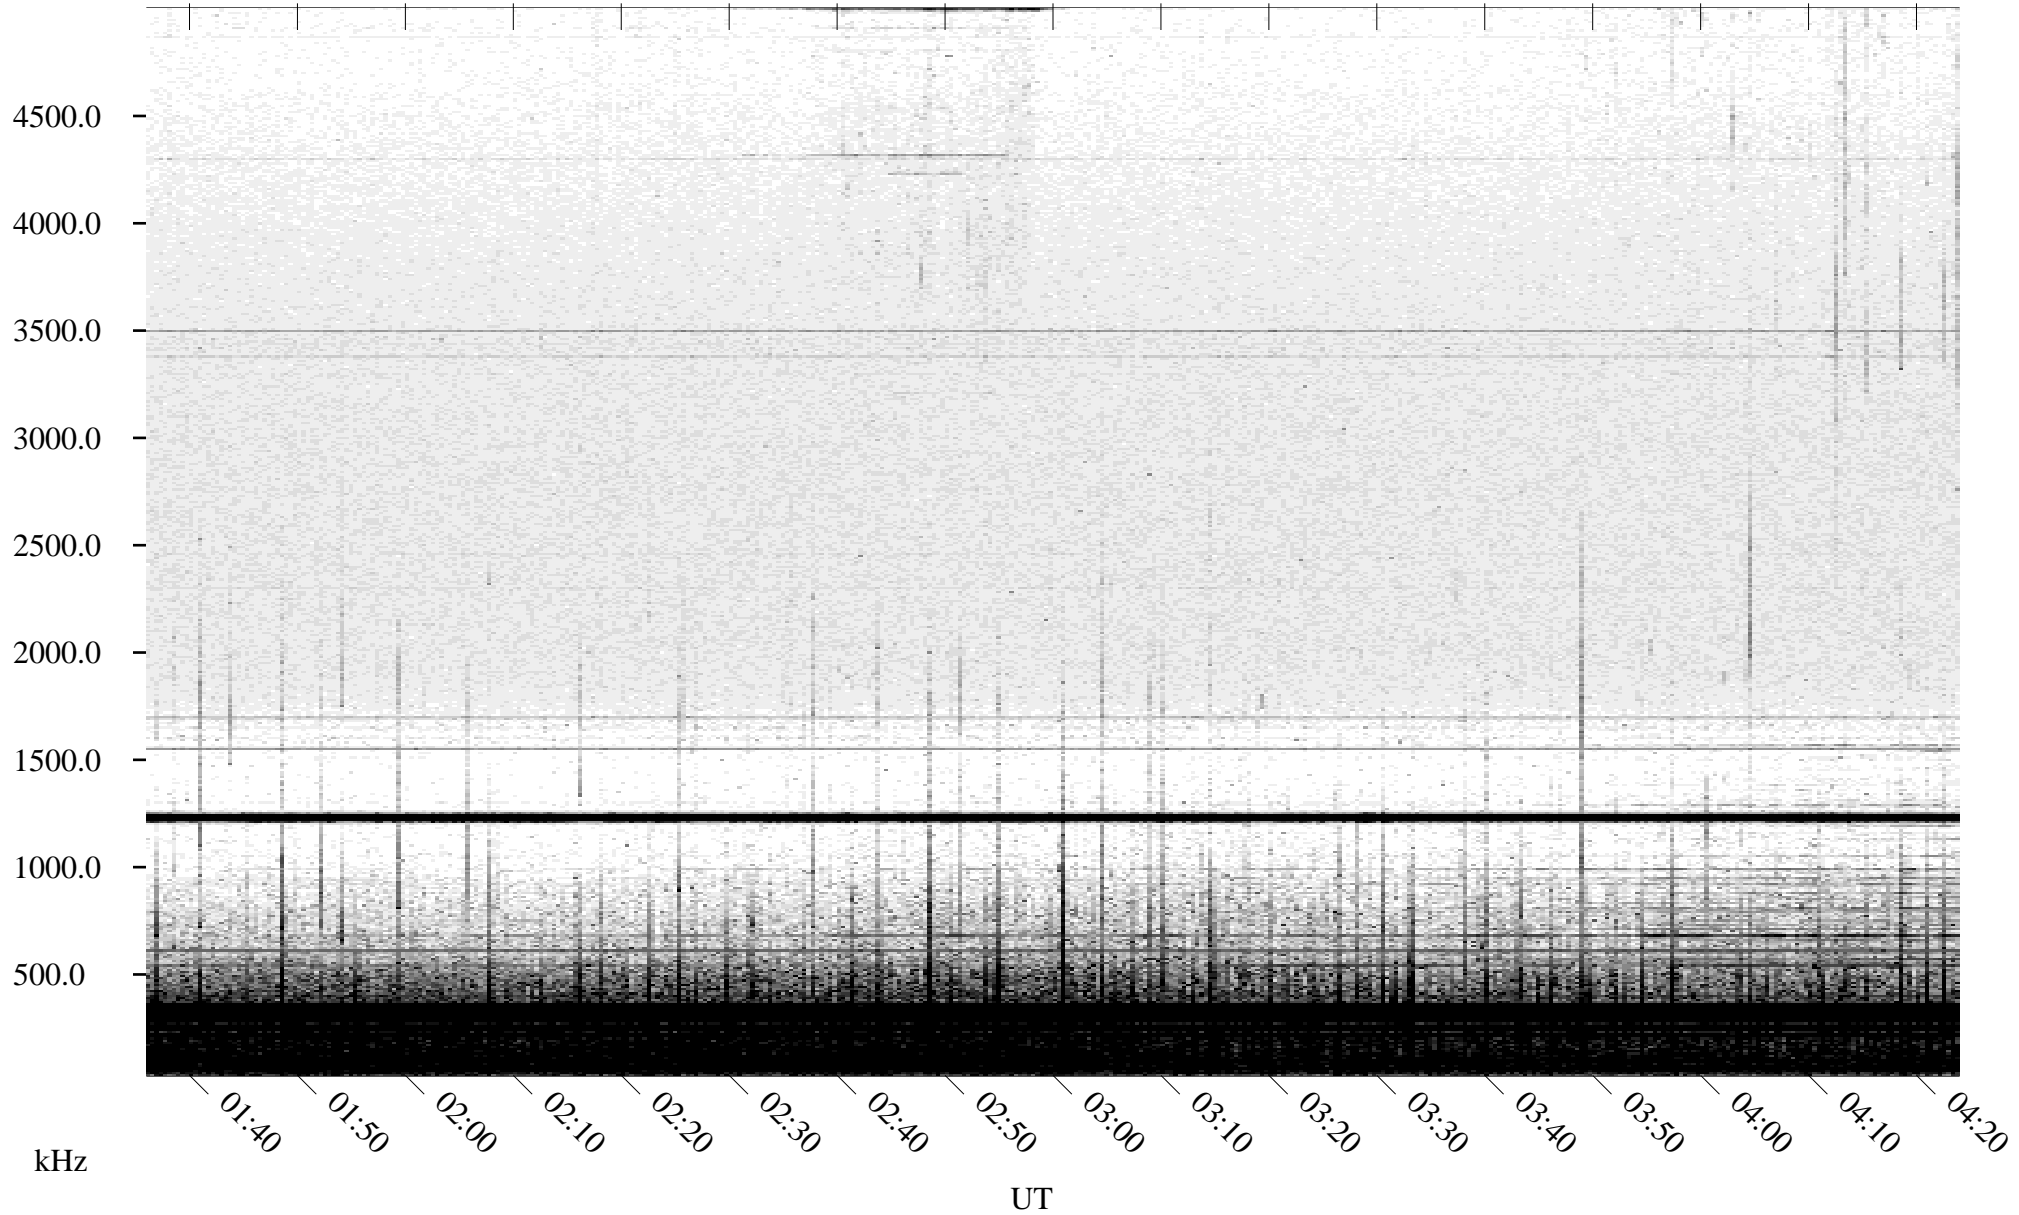

# 07/19/2005 Churchill, Manitoba

Linear Scale    Black = 161    White = 15

ch05200l.r00m max\_12

Page 1

# 07/19/2005 Churchill, Manitoba

Linear Scale    Black = 161    White = 15

ch05200l.r00m max\_12

Page 2

# 07/20/2005 Churchill, Manitoba

Linear Scale    Black = 161    White = 15

ch05200l.r00m max\_12

Page 3

# 07/20/2005 Churchill, Manitoba

Linear Scale    Black = 161    White = 15

ch05200l.r00m max\_12

Page 4