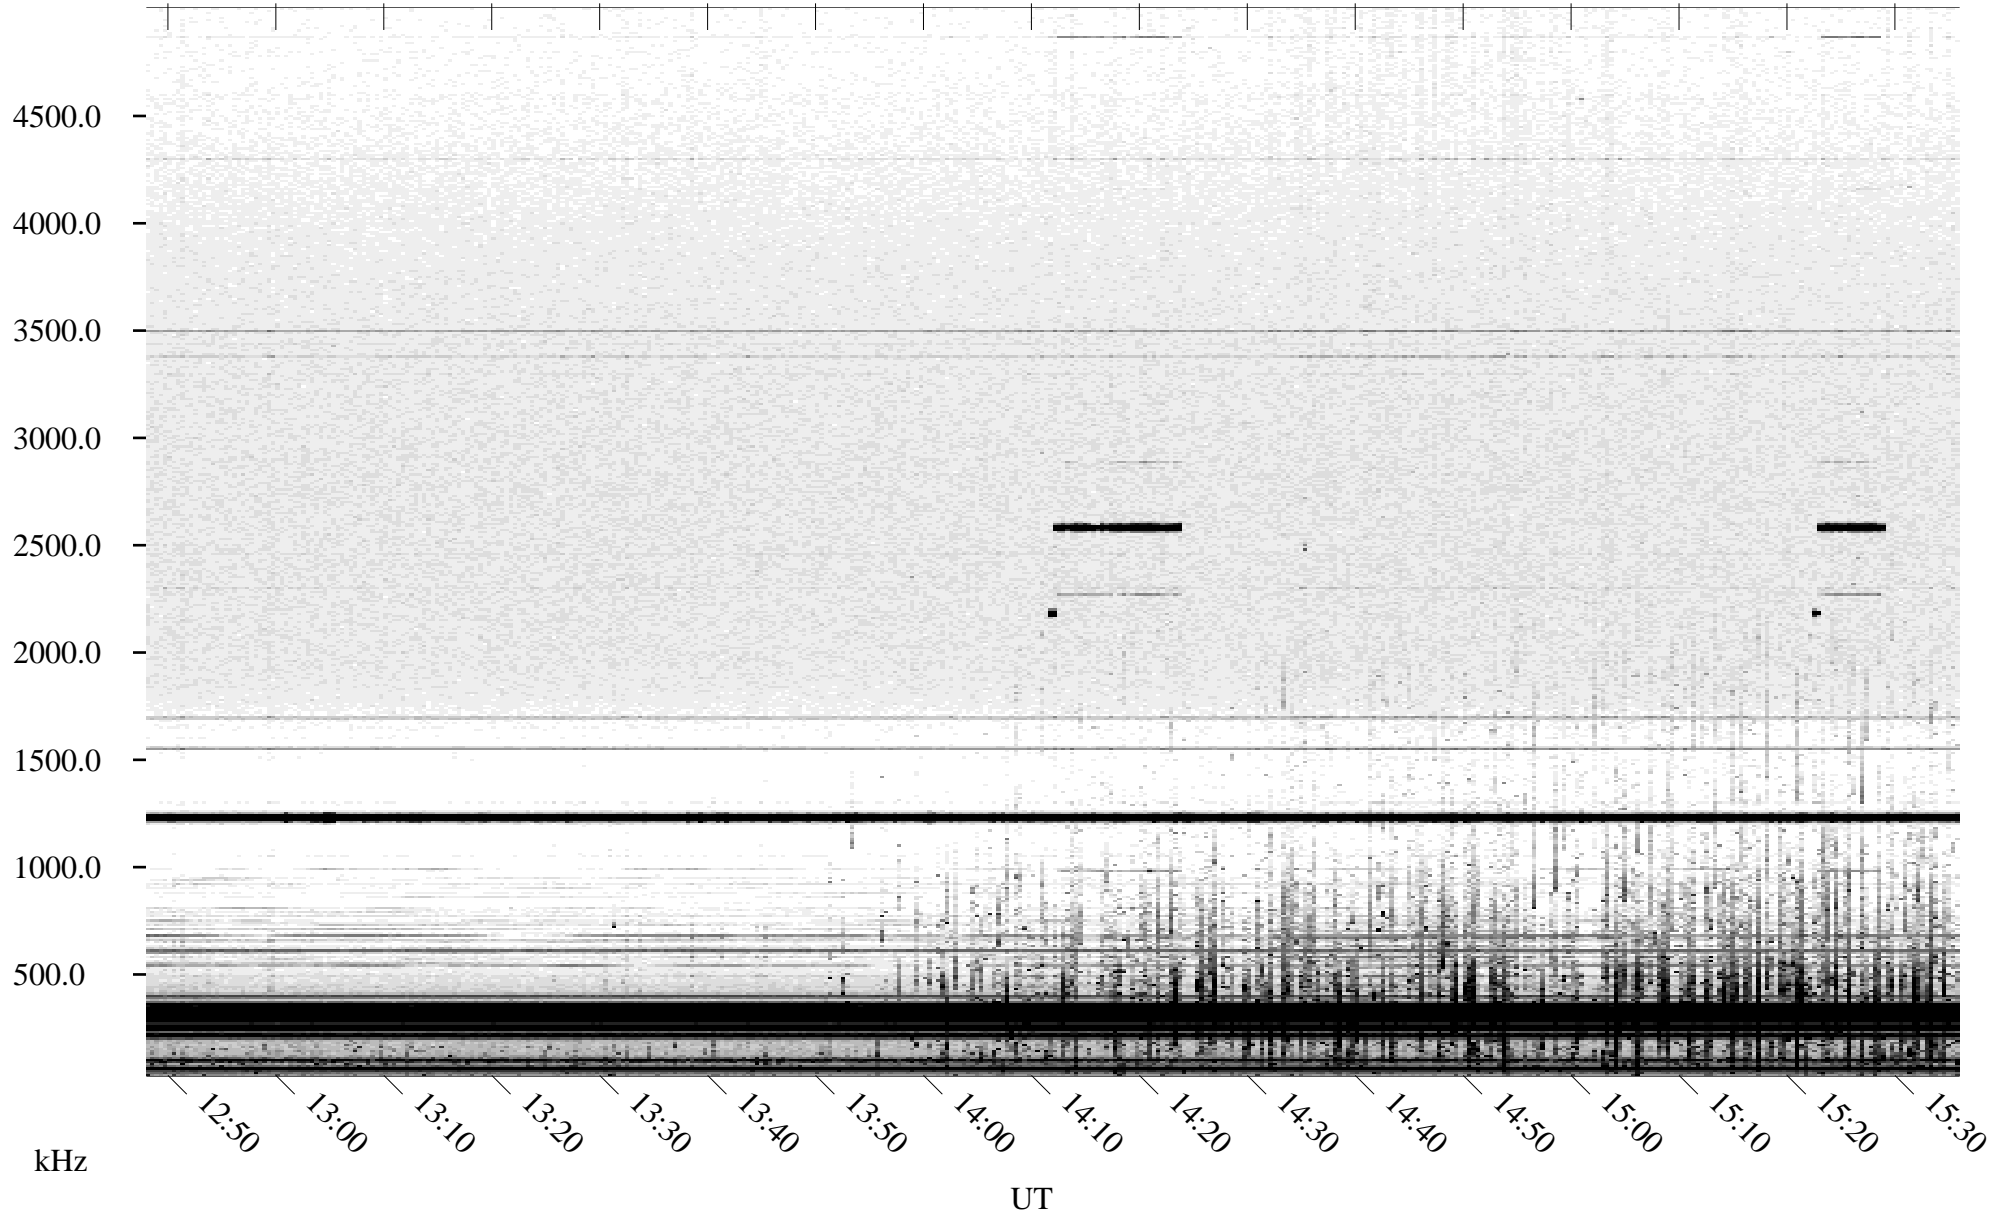

# 07/20/2005 Churchill, Manitoba

Linear Scale    Black = 161    White = 15

ch05200l.r00m max\_12

Page 5

# 07/20/2005 Churchill, Manitoba

Linear Scale    Black = 161    White = 15

ch05200l.r00m max\_12

Page 6

# 07/20/2005 Churchill, Manitoba

Linear Scale    Black = 161    White = 15

ch05200l.r00m max\_12

Page 7

# 07/20/2005 Churchill, Manitoba

Linear Scale    Black = 161    White = 15

ch05200l.r00m max\_12