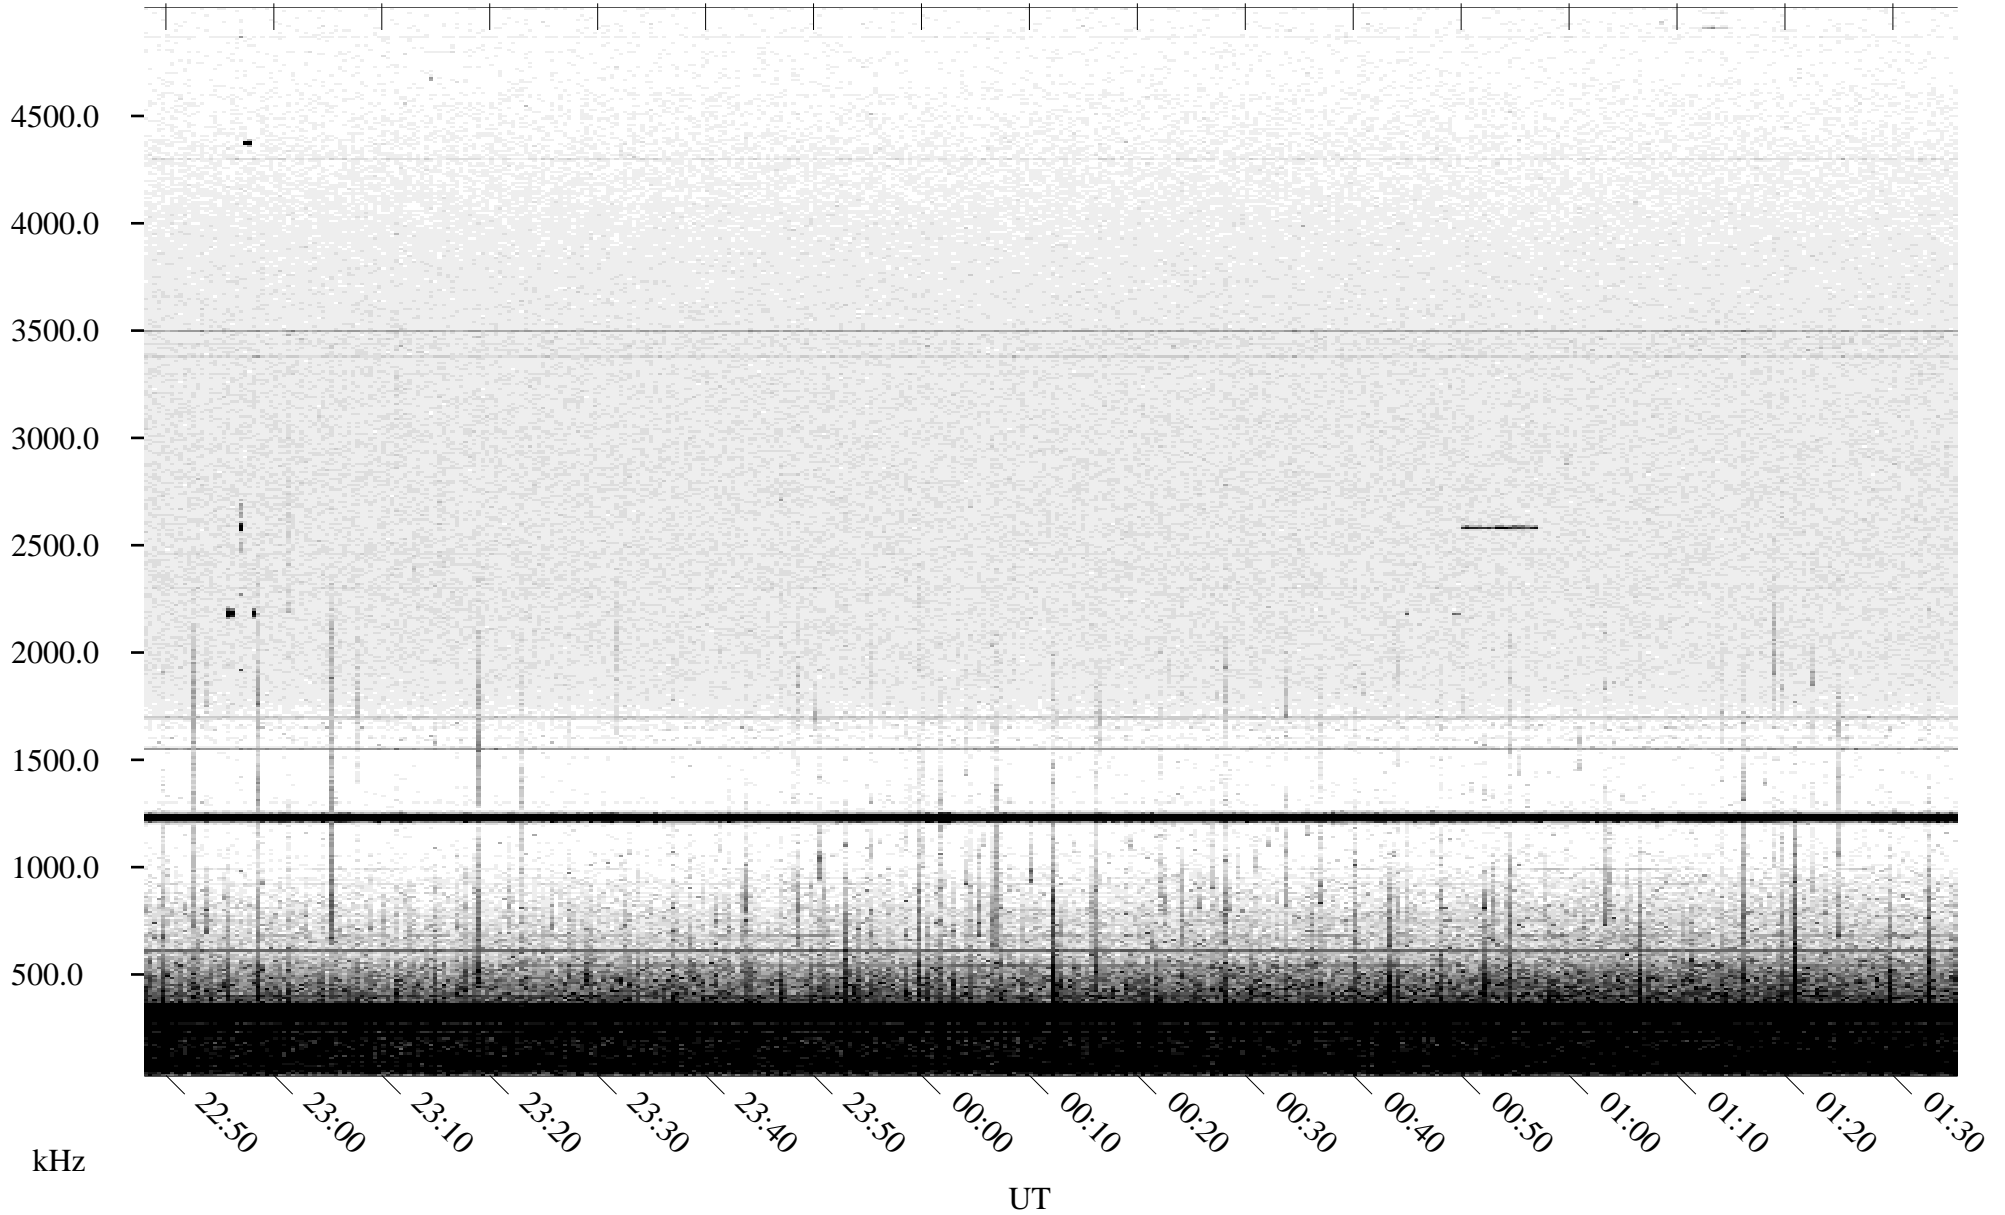

# 07/19/2005 Churchill, Manitoba

Linear Scale    Black = 161    White = 15

ch05200l.r00m max\_12

Page 1

# 07/19/2005 Churchill, Manitoba

Linear Scale    Black = 161    White = 15

ch05200l.r00m max\_12

Page 2

# 07/20/2005 Churchill, Manitoba

Linear Scale    Black = 161    White = 15

ch05200l.r00m max\_12

Page 3

# 07/20/2005 Churchill, Manitoba

Linear Scale    Black = 161    White = 15

ch05200l.r00m max\_12

Page 4