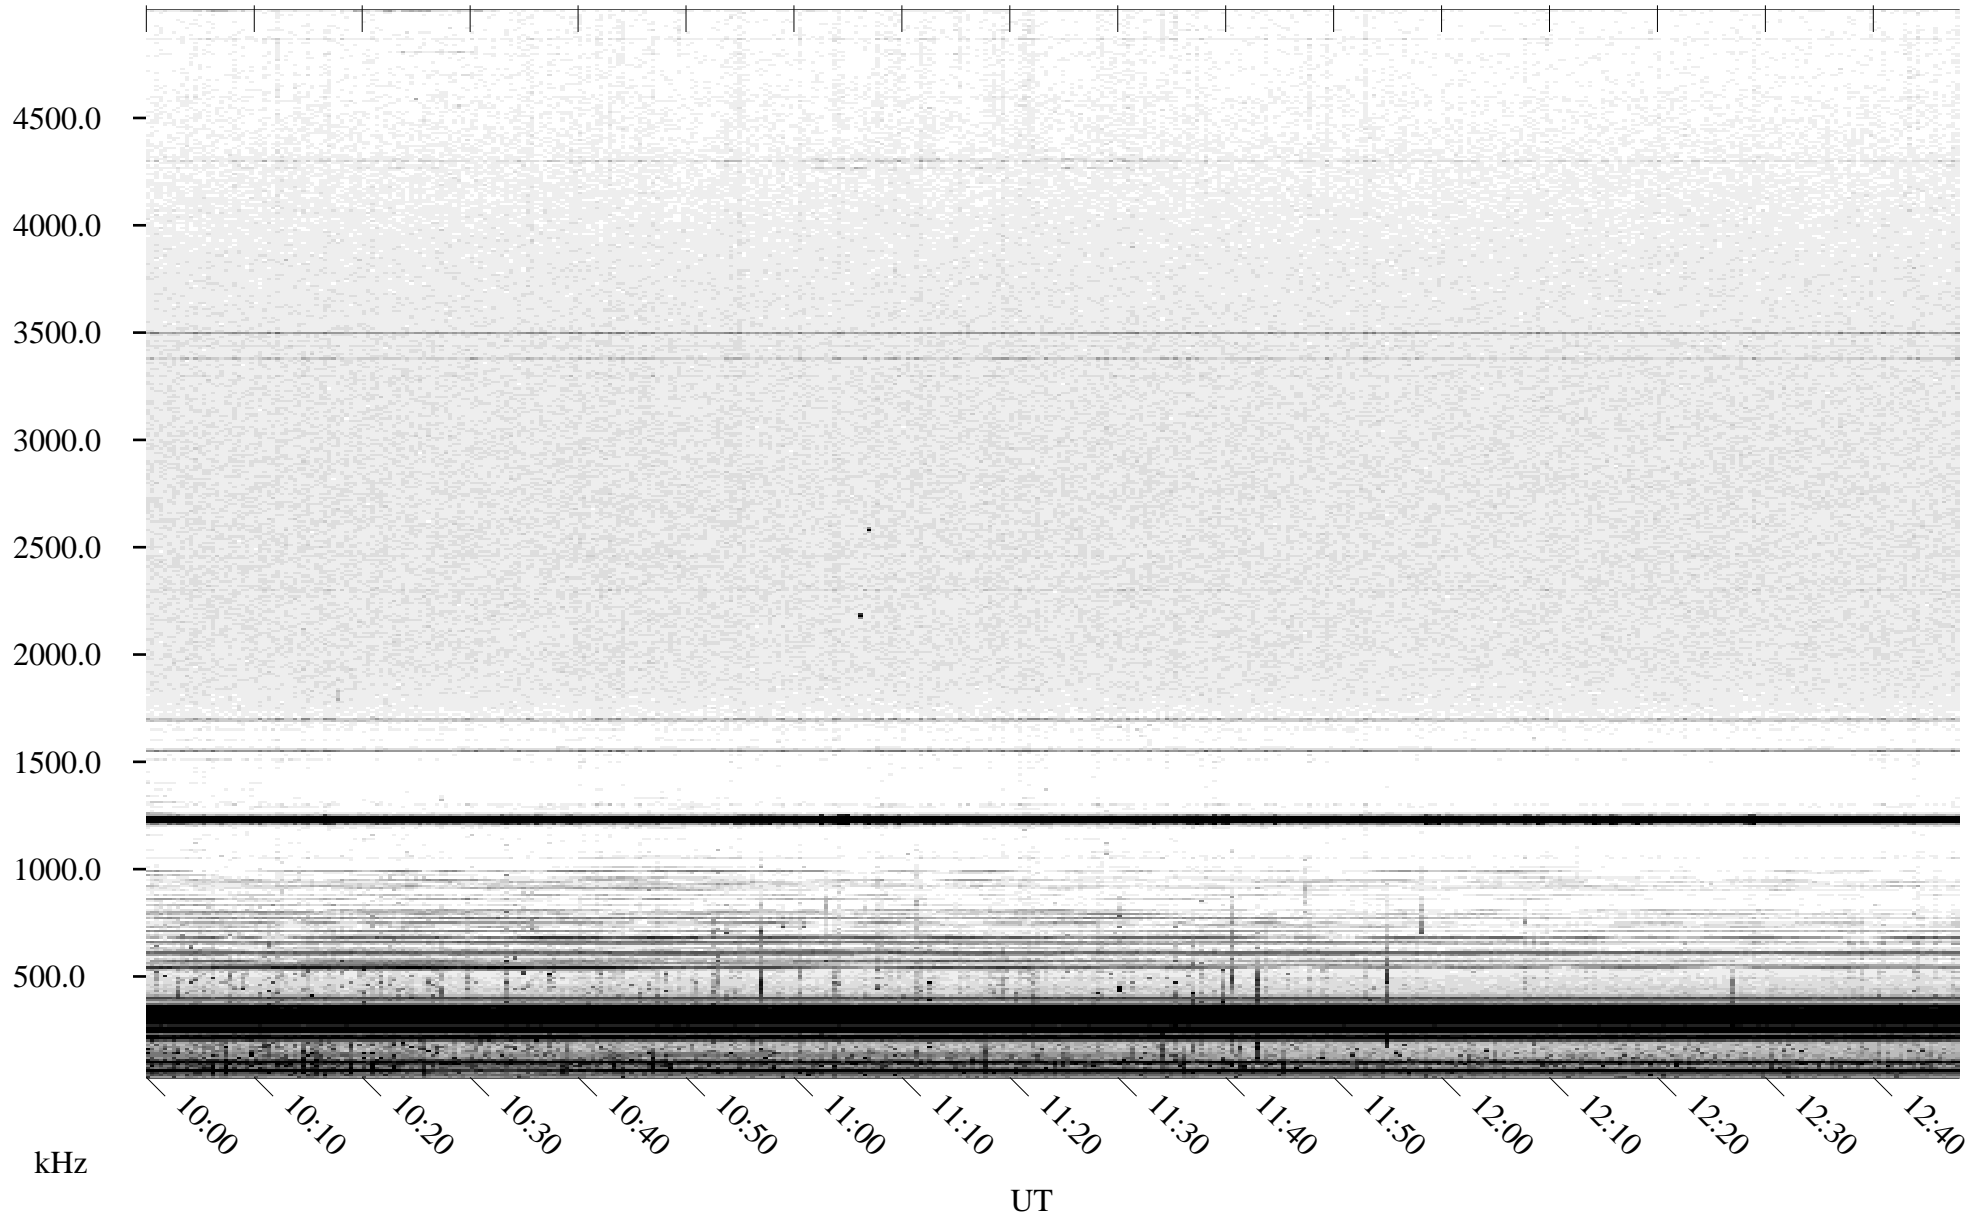

# 07/20/2005 Churchill, Manitoba

Linear Scale    Black = 161    White = 15

ch05200l.r00m max\_12

Page 5

# 07/20/2005 Churchill, Manitoba

Linear Scale    Black = 161    White = 15

ch05200l.r00m max\_12

Page 6

# 07/20/2005 Churchill, Manitoba

Linear Scale    Black = 161    White = 15

ch05200l.r00m max\_12

Page 7

# 07/20/2005 Churchill, Manitoba

Linear Scale    Black = 161    White = 15

ch05200l.r00m max\_12