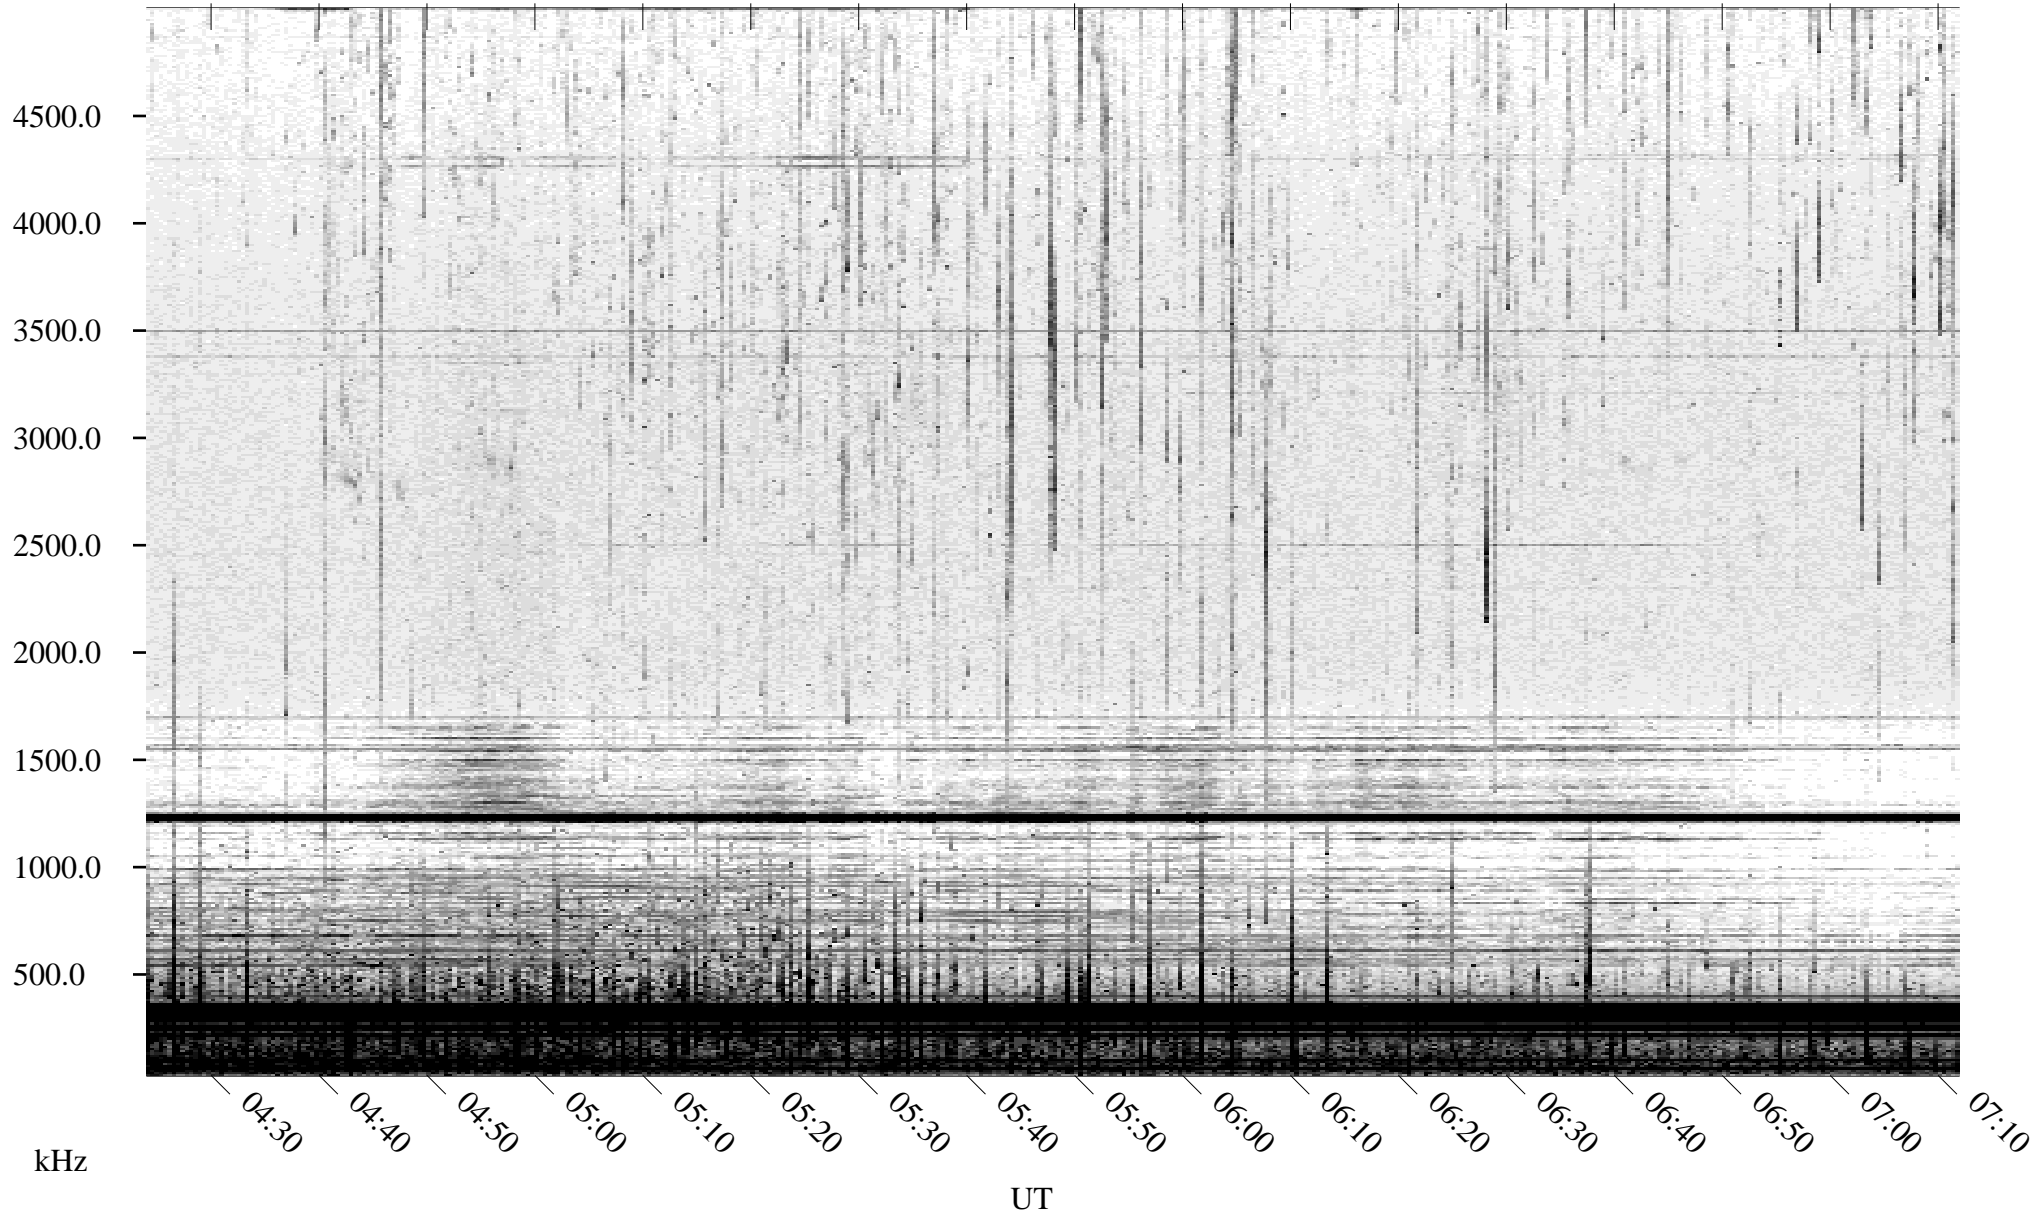

# 07/19/2005 Churchill, Manitoba

Linear Scale    Black = 161    White = 15

ch05200l.r00m max\_12

Page 1

# 07/19/2005 Churchill, Manitoba

Linear Scale    Black = 161    White = 15

ch05200l.r00m max\_12

Page 2

# 07/20/2005 Churchill, Manitoba

Linear Scale    Black = 161    White = 15

ch05200l.r00m max\_12

Page 3

# 07/20/2005 Churchill, Manitoba

Linear Scale    Black = 161    White = 15

ch05200l.r00m max\_12

Page 4