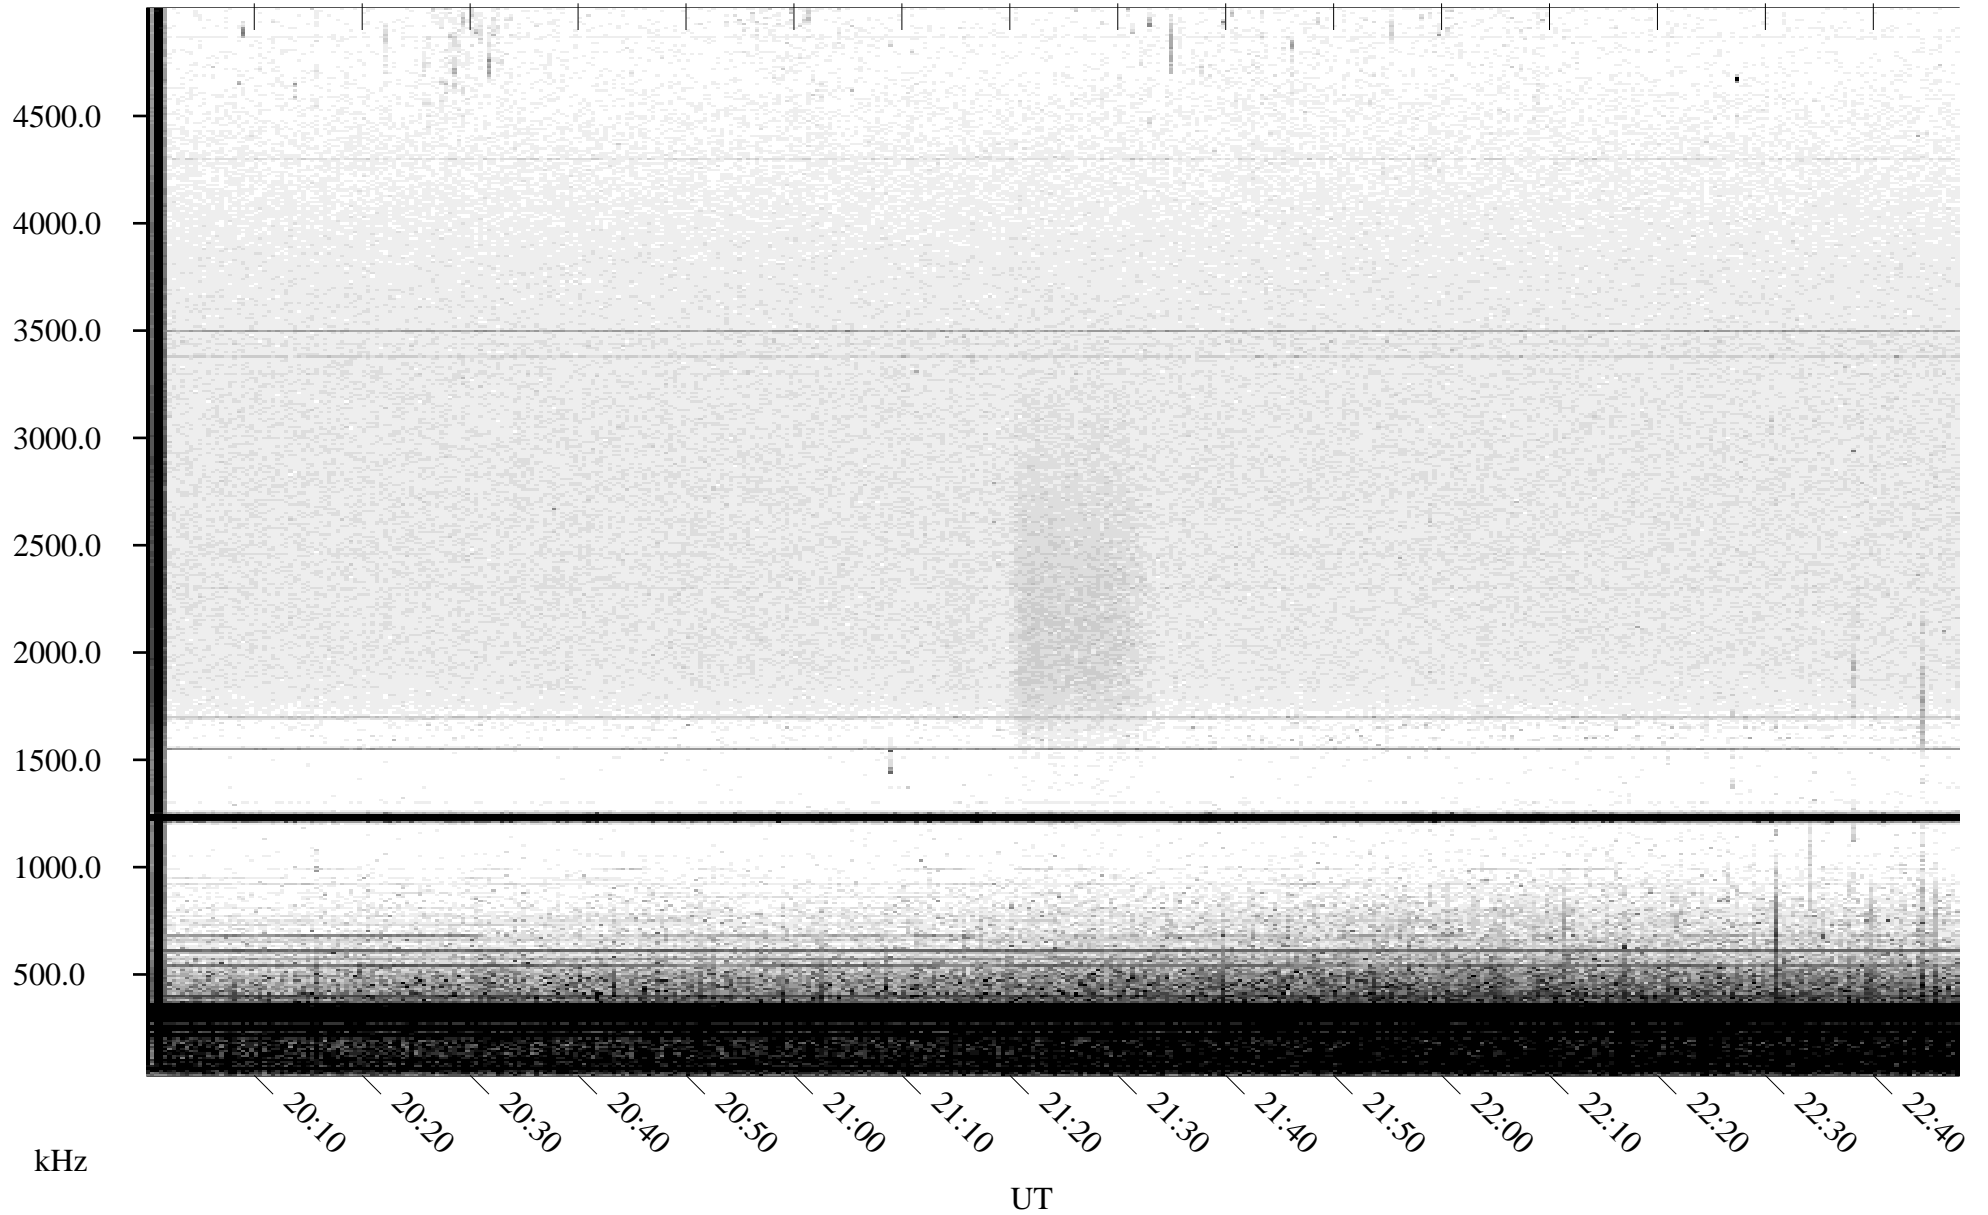

# 07/19/2005 Churchill, Manitoba

Linear Scale    Black = 161    White = 15

ch05200l.r00m max\_12

Page 1

# 07/19/2005 Churchill, Manitoba

Linear Scale    Black = 161    White = 15

ch05200l.r00m max\_12

Page 2

# 07/20/2005 Churchill, Manitoba

Linear Scale    Black = 161    White = 15

ch05200l.r00m max\_12

Page 3

# 07/20/2005 Churchill, Manitoba

Linear Scale    Black = 161    White = 15

ch05200l.r00m max\_12

Page 4