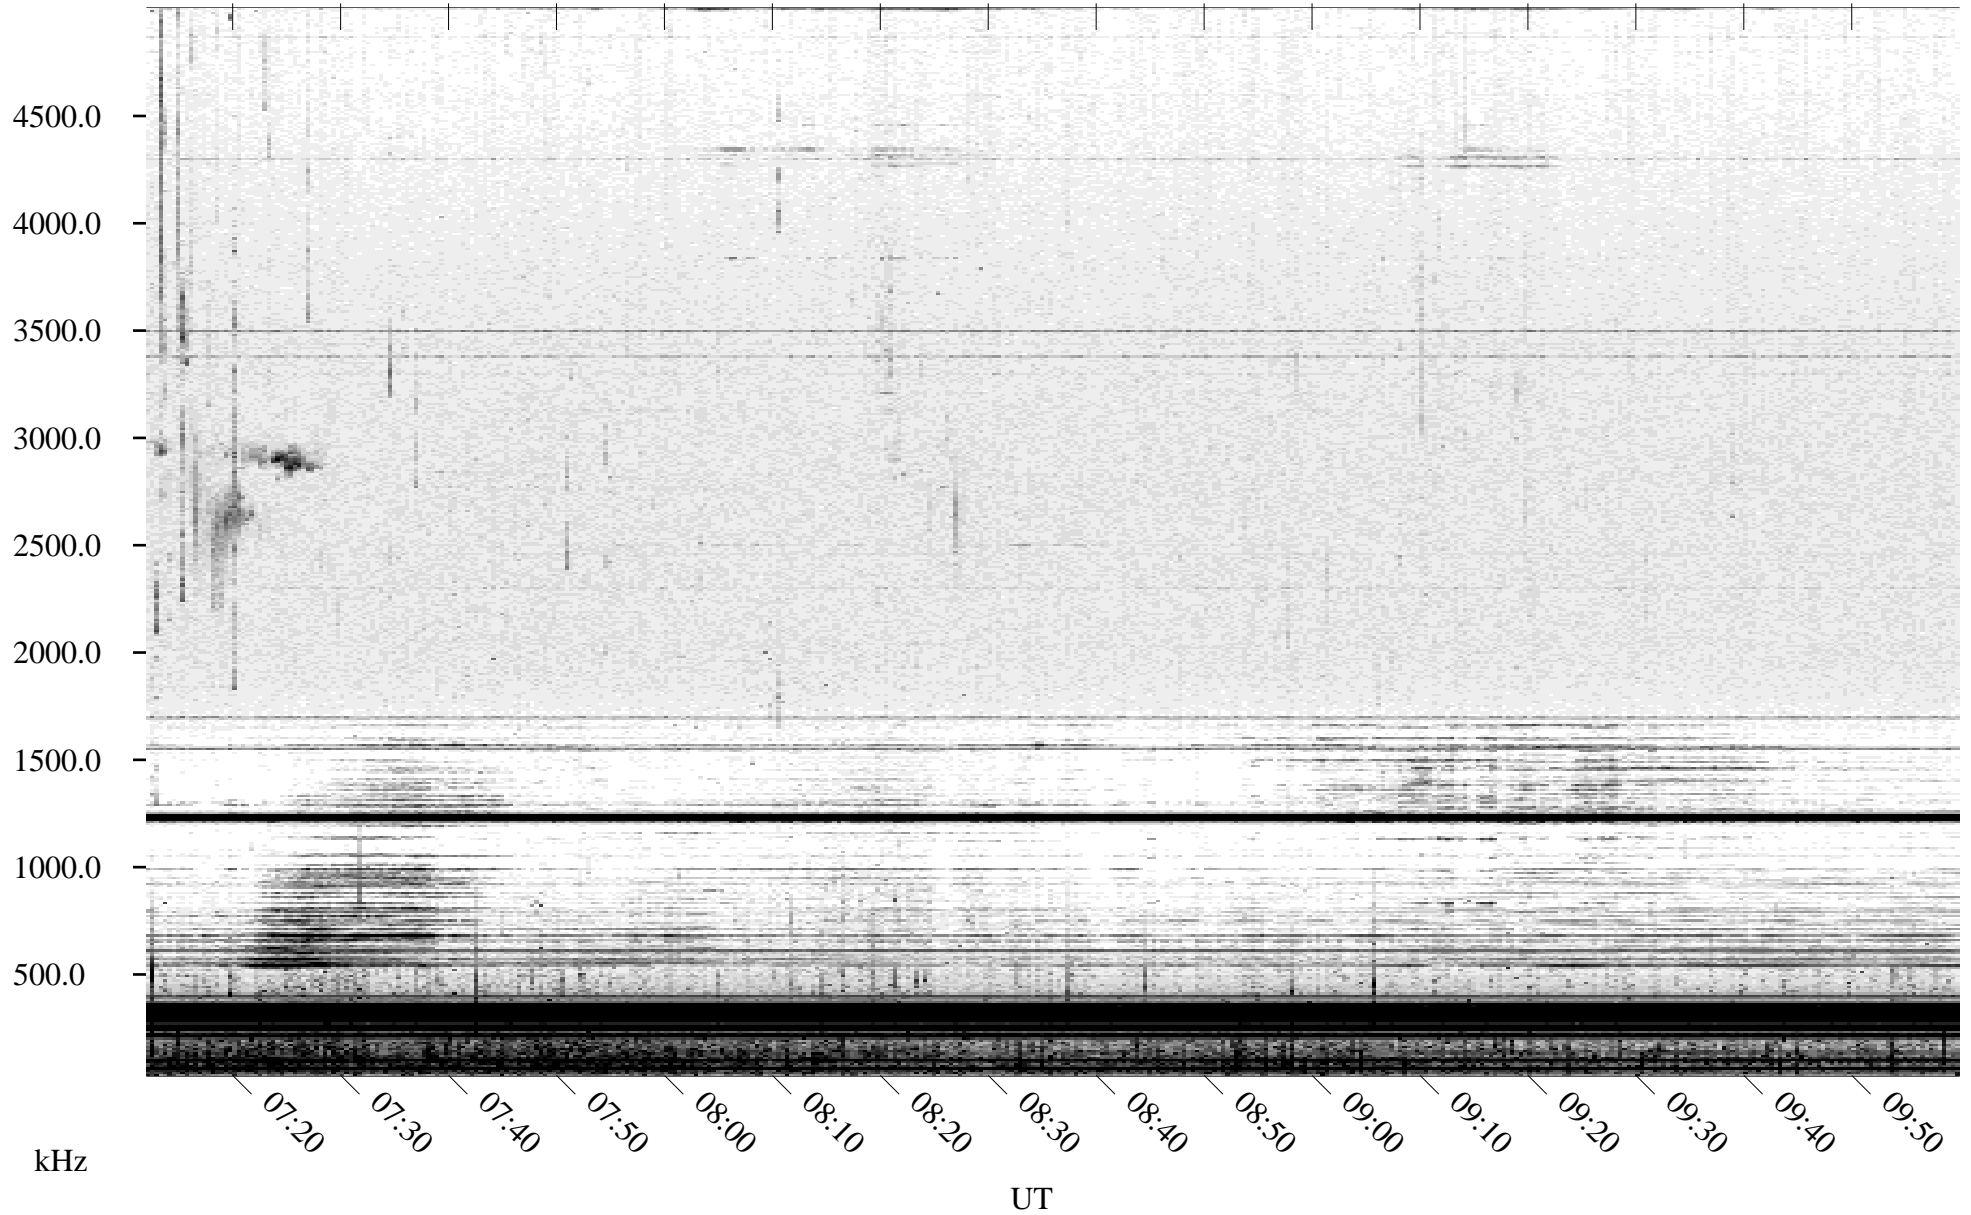

# 07/20/2005 Churchill, Manitoba

Linear Scale    Black = 161    White = 15

ch05200l.r00m max\_12

Page 3

# 07/20/2005 Churchill, Manitoba

Linear Scale    Black = 161    White = 15

ch05200l.r00m max\_12

Page 4

# 07/20/2005 Churchill, Manitoba

Linear Scale    Black = 161    White = 15

ch05200l.r00m max\_12

Page 5

# 07/20/2005 Churchill, Manitoba

Linear Scale    Black = 161    White = 15

ch05200l.r00m max\_12

Page 6