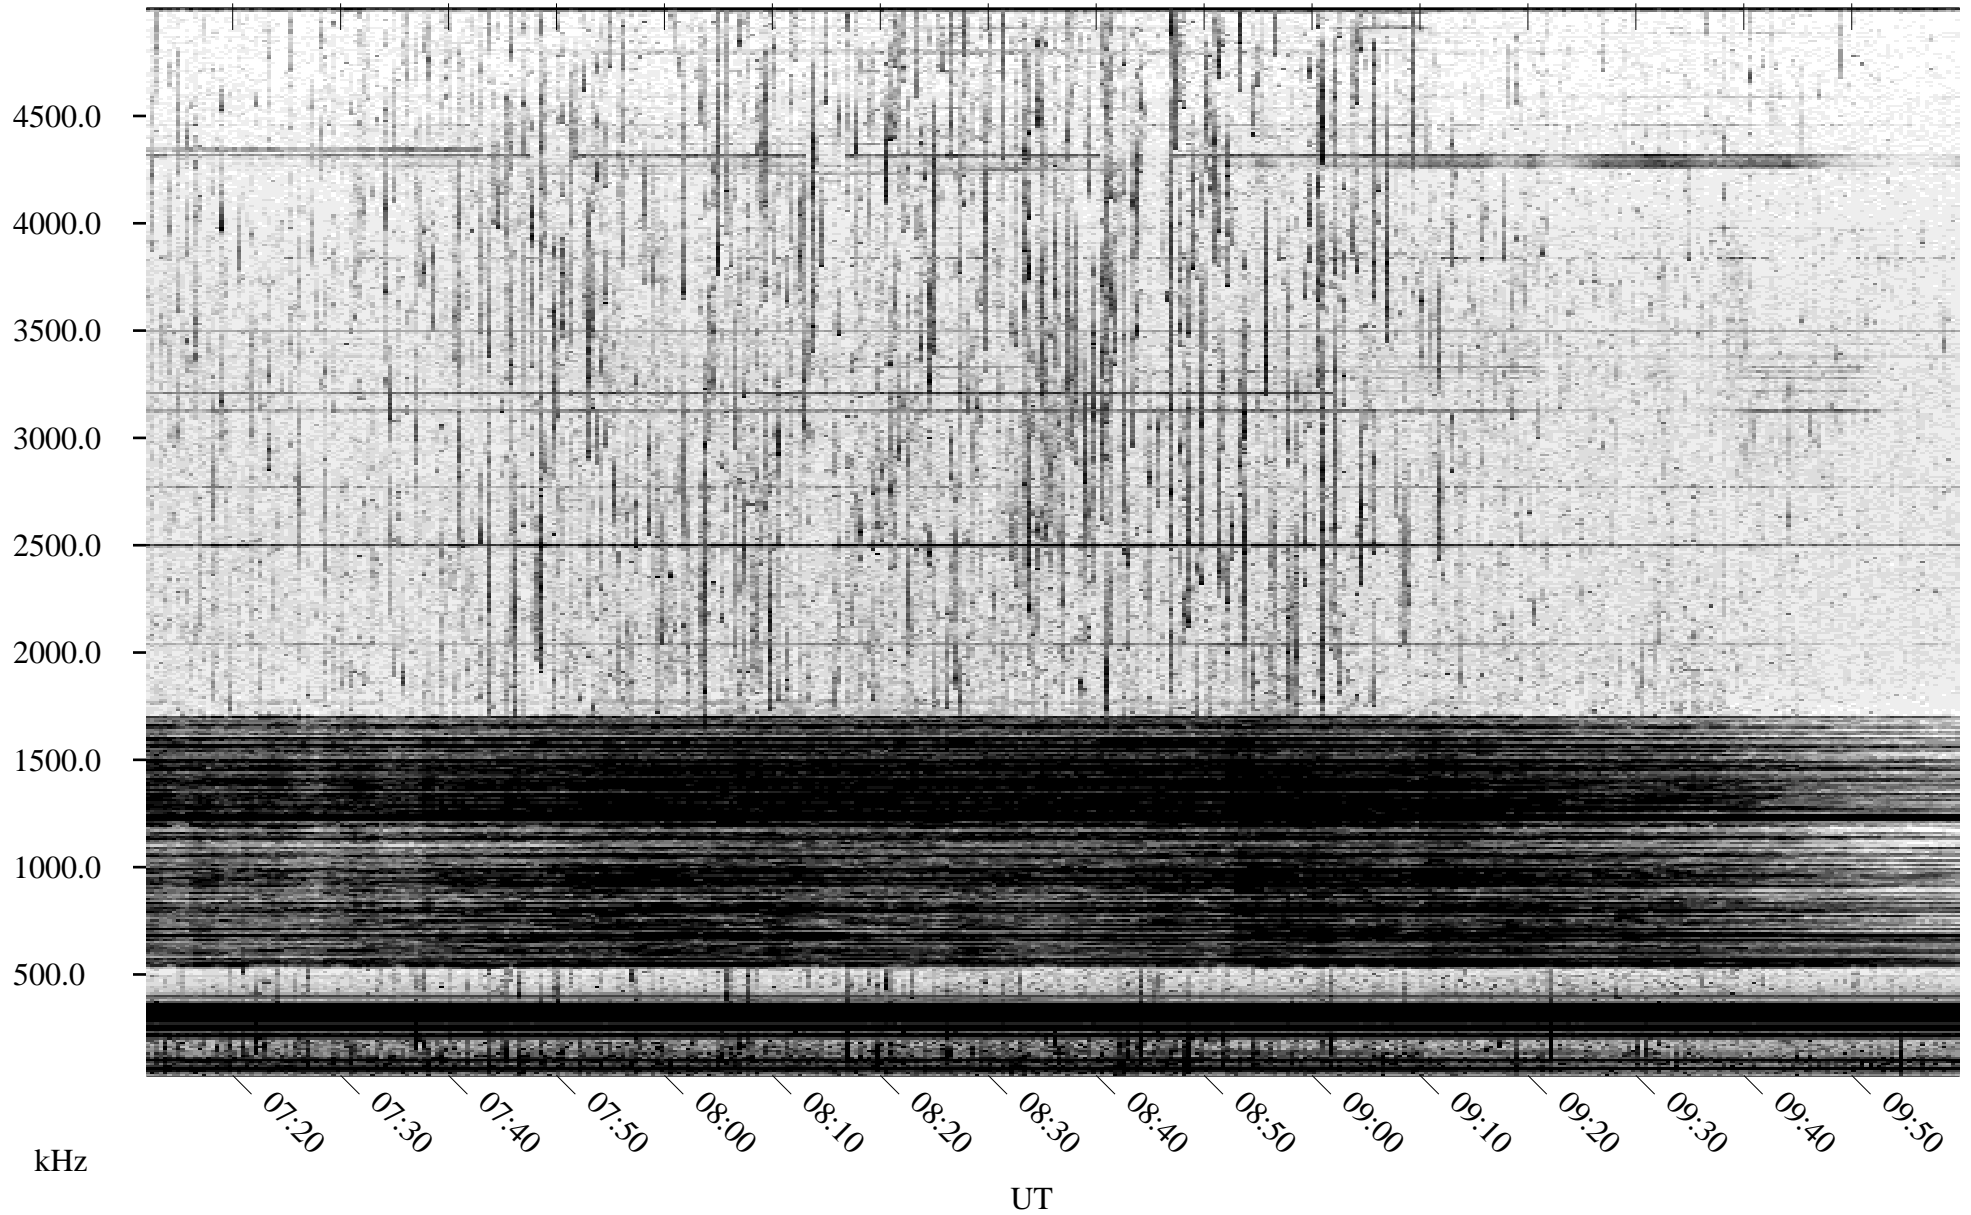

07/20/2005 Churchill, Manitoba

Linear Scale Black = 161 White = 15

ch052011.r00m max_12

Page 1

07/20/2005 Churchill, Manitoba

Linear Scale Black = 161 White = 15

ch052011.r00m max_12

Page 2

07/21/2005 Churchill, Manitoba

Linear Scale Black = 161 White = 15

ch052011.r00m max_12

Page 3

07/21/2005 Churchill, Manitoba

Linear Scale Black = 161 White = 15

ch052011.r00m max_12

Page 4

07/21/2005 Churchill, Manitoba

Linear Scale Black = 161 White = 15

ch052011.r00m max_12

Page 5

07/21/2005 Churchill, Manitoba

Linear Scale Black = 161 White = 15

ch052011.r00m max_12

Page 6

07/21/2005 Churchill, Manitoba

Linear Scale Black = 161 White = 15

ch052011.r00m max_12

Page 7

07/21/2005 Churchill, Manitoba

Linear Scale Black = 161 White = 15

ch052011.r00m max_12