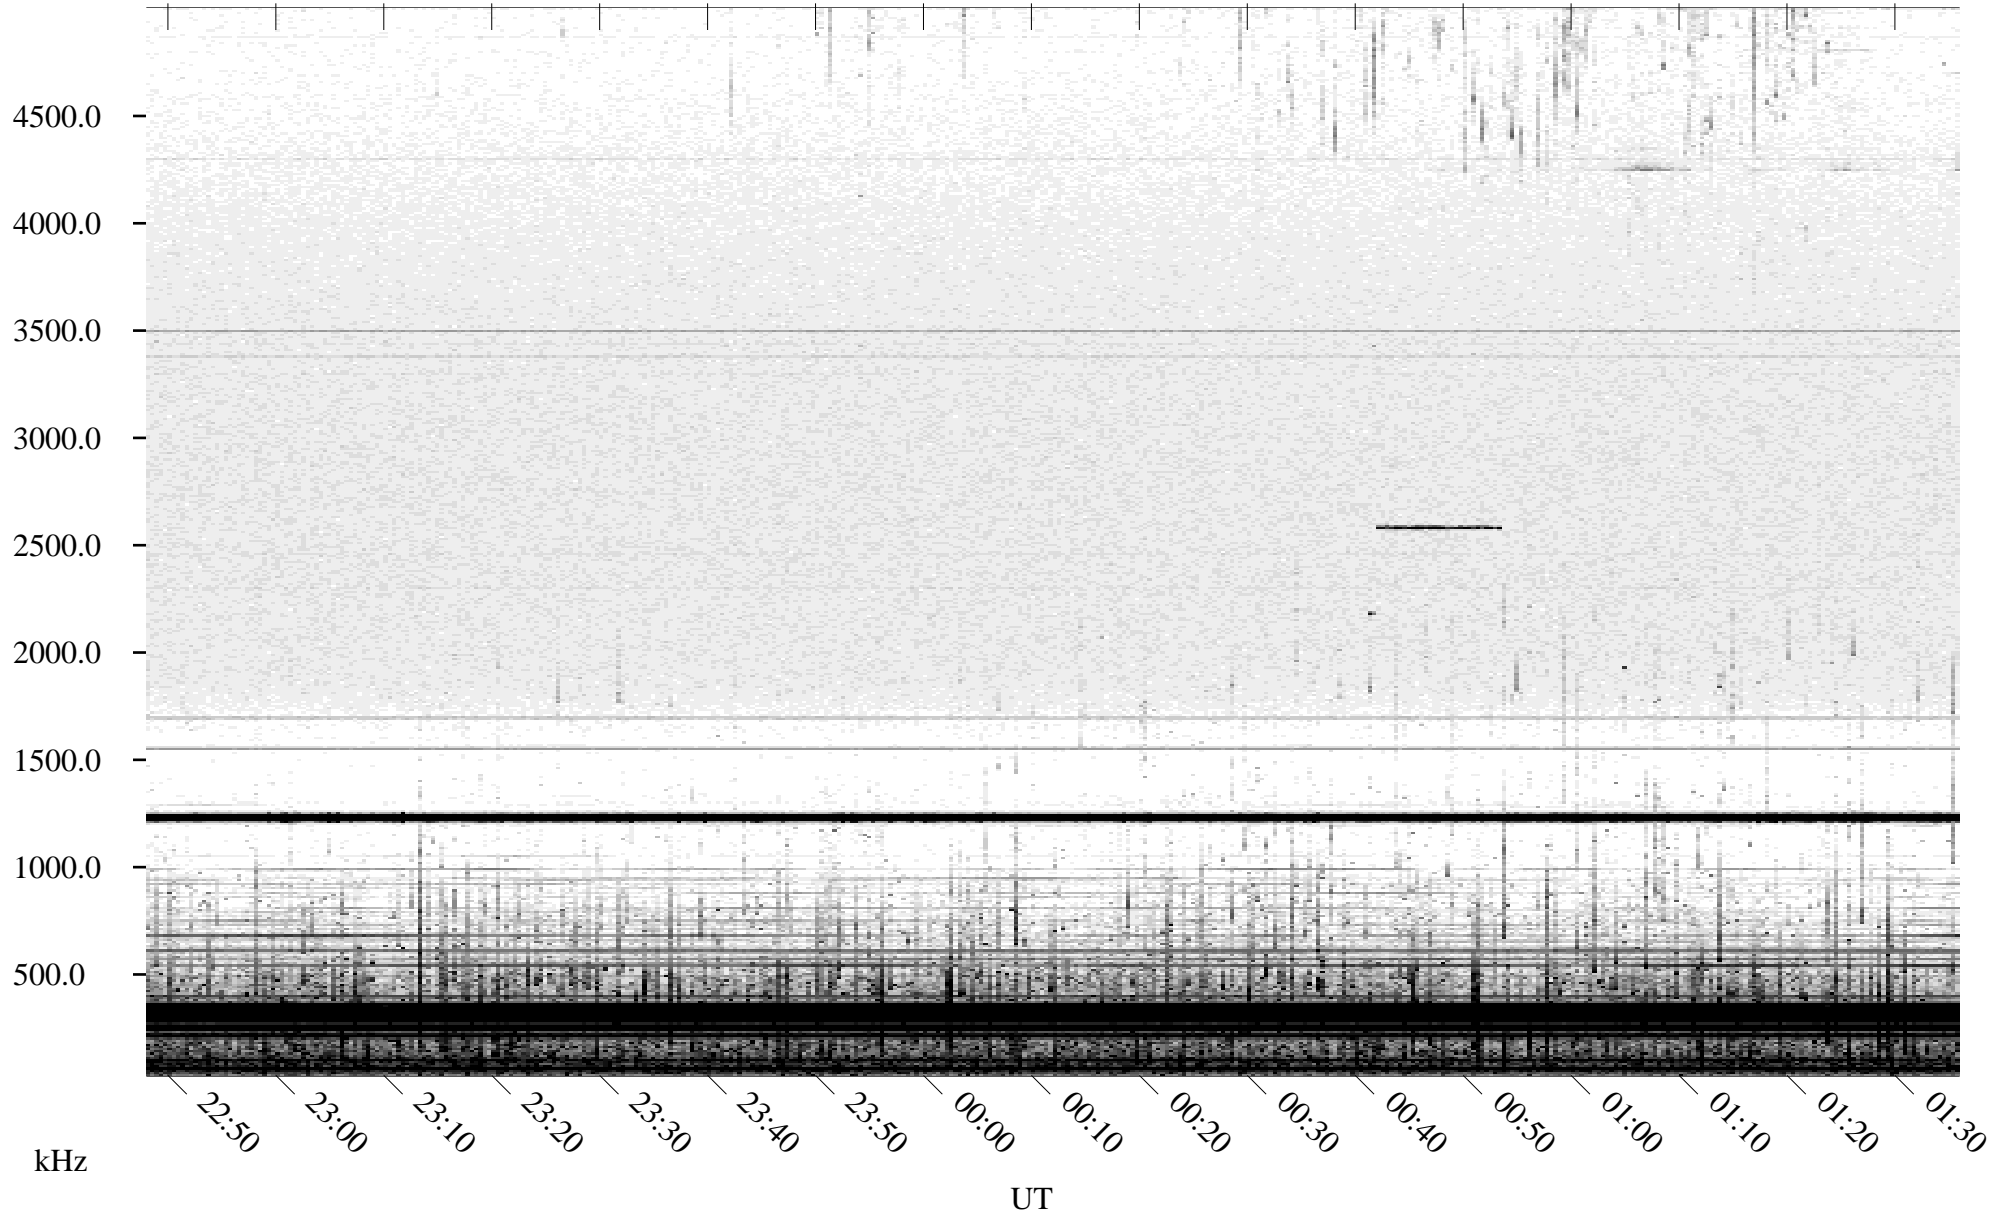

07/20/2005 Churchill, Manitoba

Linear Scale Black = 161 White = 15

ch052011.r00m max_12

Page 1

07/20/2005 Churchill, Manitoba

Linear Scale Black = 161 White = 15

ch052011.r00m max_12

Page 2

07/21/2005 Churchill, Manitoba

Linear Scale Black = 161 White = 15

ch052011.r00m max_12

Page 3

07/21/2005 Churchill, Manitoba

Linear Scale Black = 161 White = 15

ch052011.r00m max_12

Page 4

07/21/2005 Churchill, Manitoba

Linear Scale Black = 161 White = 15

ch052011.r00m max_12

Page 5

07/21/2005 Churchill, Manitoba

Linear Scale Black = 161 White = 15

ch052011.r00m max_12

Page 6

07/21/2005 Churchill, Manitoba

Linear Scale Black = 161 White = 15

ch052011.r00m max_12

Page 7

07/21/2005 Churchill, Manitoba

Linear Scale Black = 161 White = 15

ch052011.r00m max_12