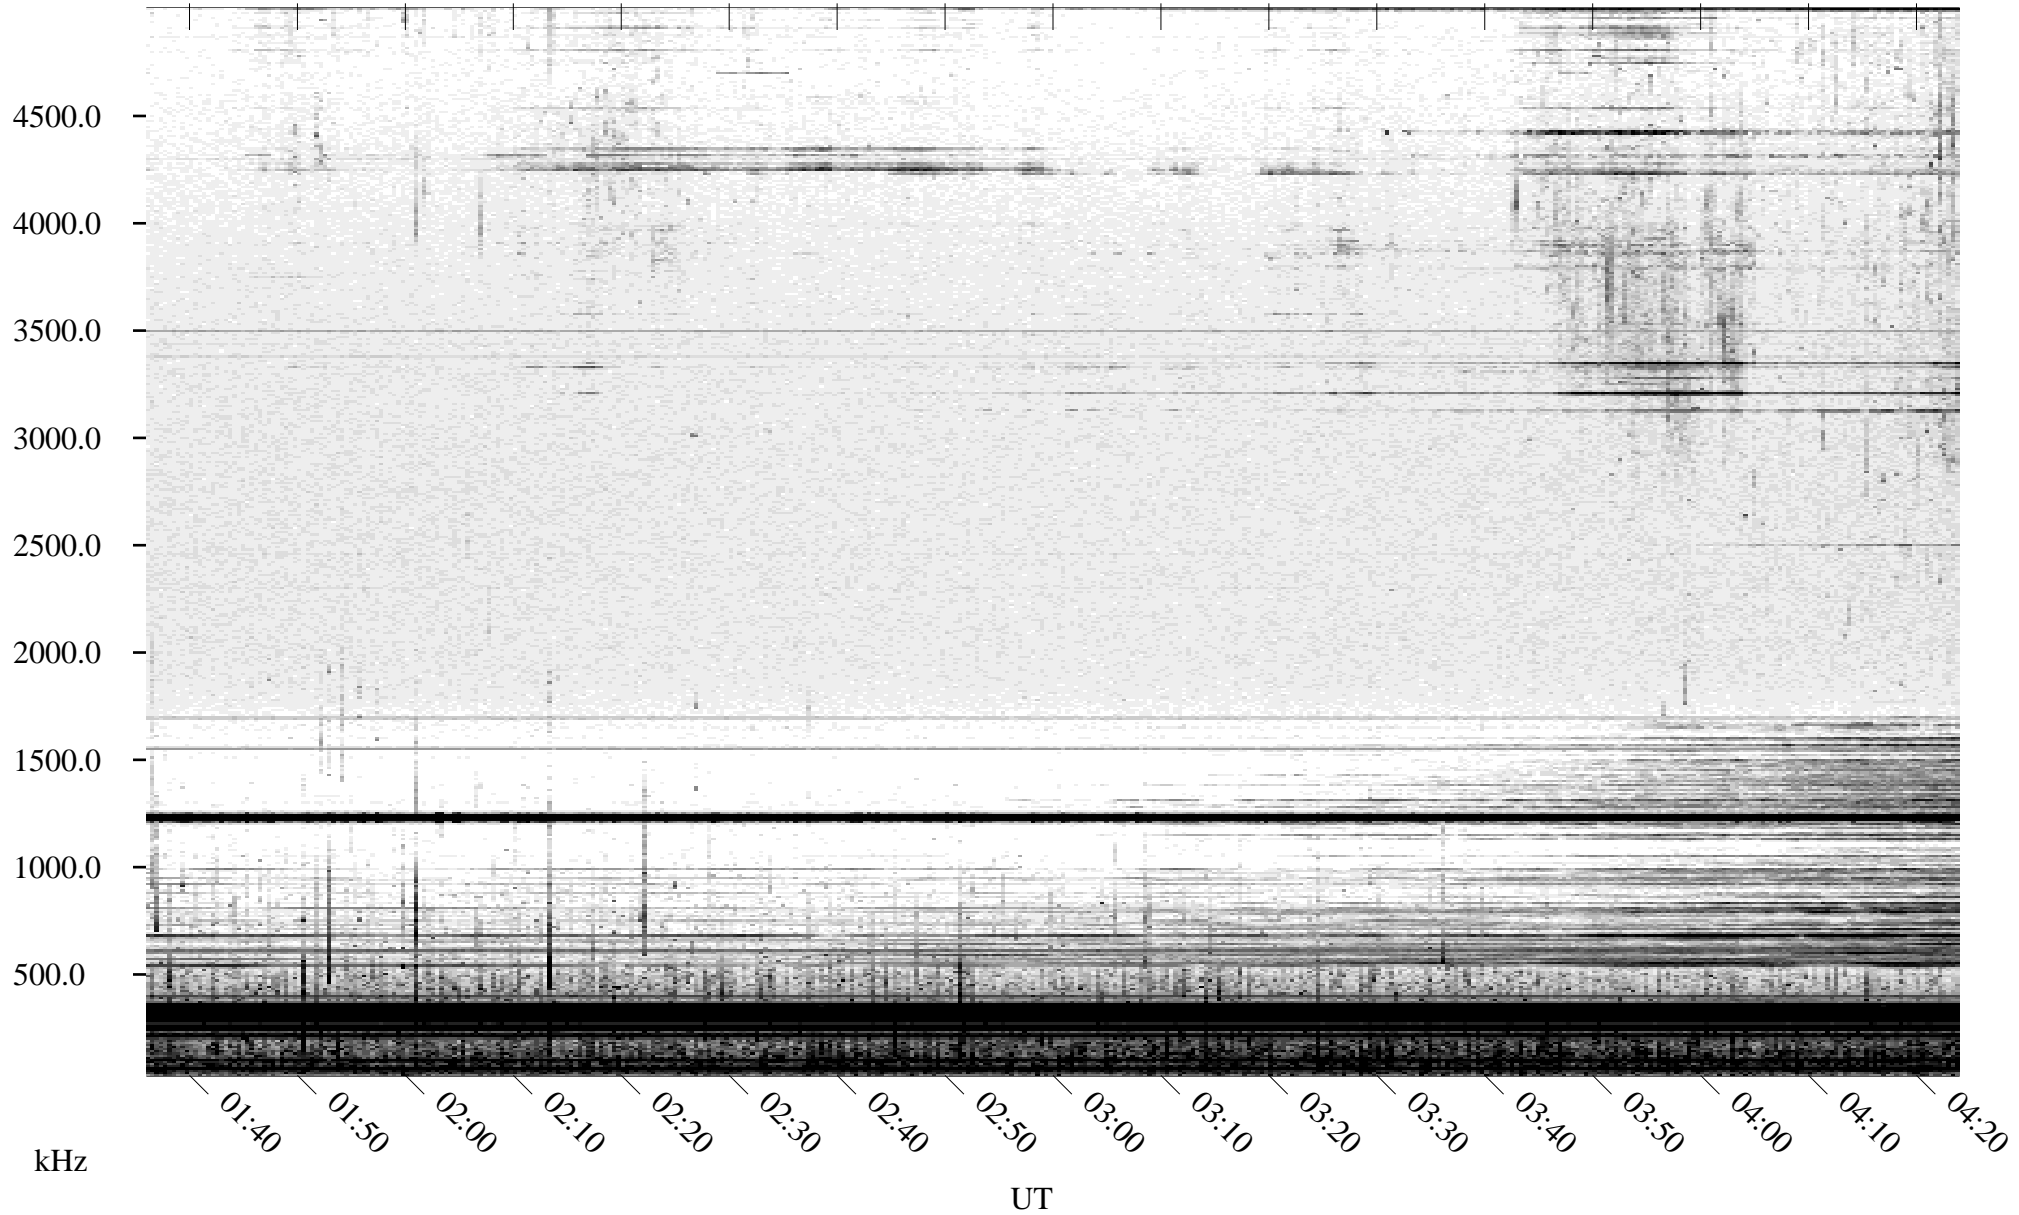

07/20/2005 Churchill, Manitoba

Linear Scale Black = 161 White = 15

ch052011.r00m max_12

Page 1

07/20/2005 Churchill, Manitoba

Linear Scale Black = 161 White = 15

ch052011.r00m max_12

Page 2

07/21/2005 Churchill, Manitoba

Linear Scale Black = 161 White = 15

ch052011.r00m max_12

Page 3

07/21/2005 Churchill, Manitoba

Linear Scale Black = 161 White = 15

ch052011.r00m max_12

Page 4

07/21/2005 Churchill, Manitoba

Linear Scale Black = 161 White = 15

ch052011.r00m max_12

Page 5

07/21/2005 Churchill, Manitoba

Linear Scale Black = 161 White = 15

ch052011.r00m max_12

Page 6

07/21/2005 Churchill, Manitoba

Linear Scale Black = 161 White = 15

ch052011.r00m max_12

Page 7

07/21/2005 Churchill, Manitoba

Linear Scale Black = 161 White = 15

ch052011.r00m max_12