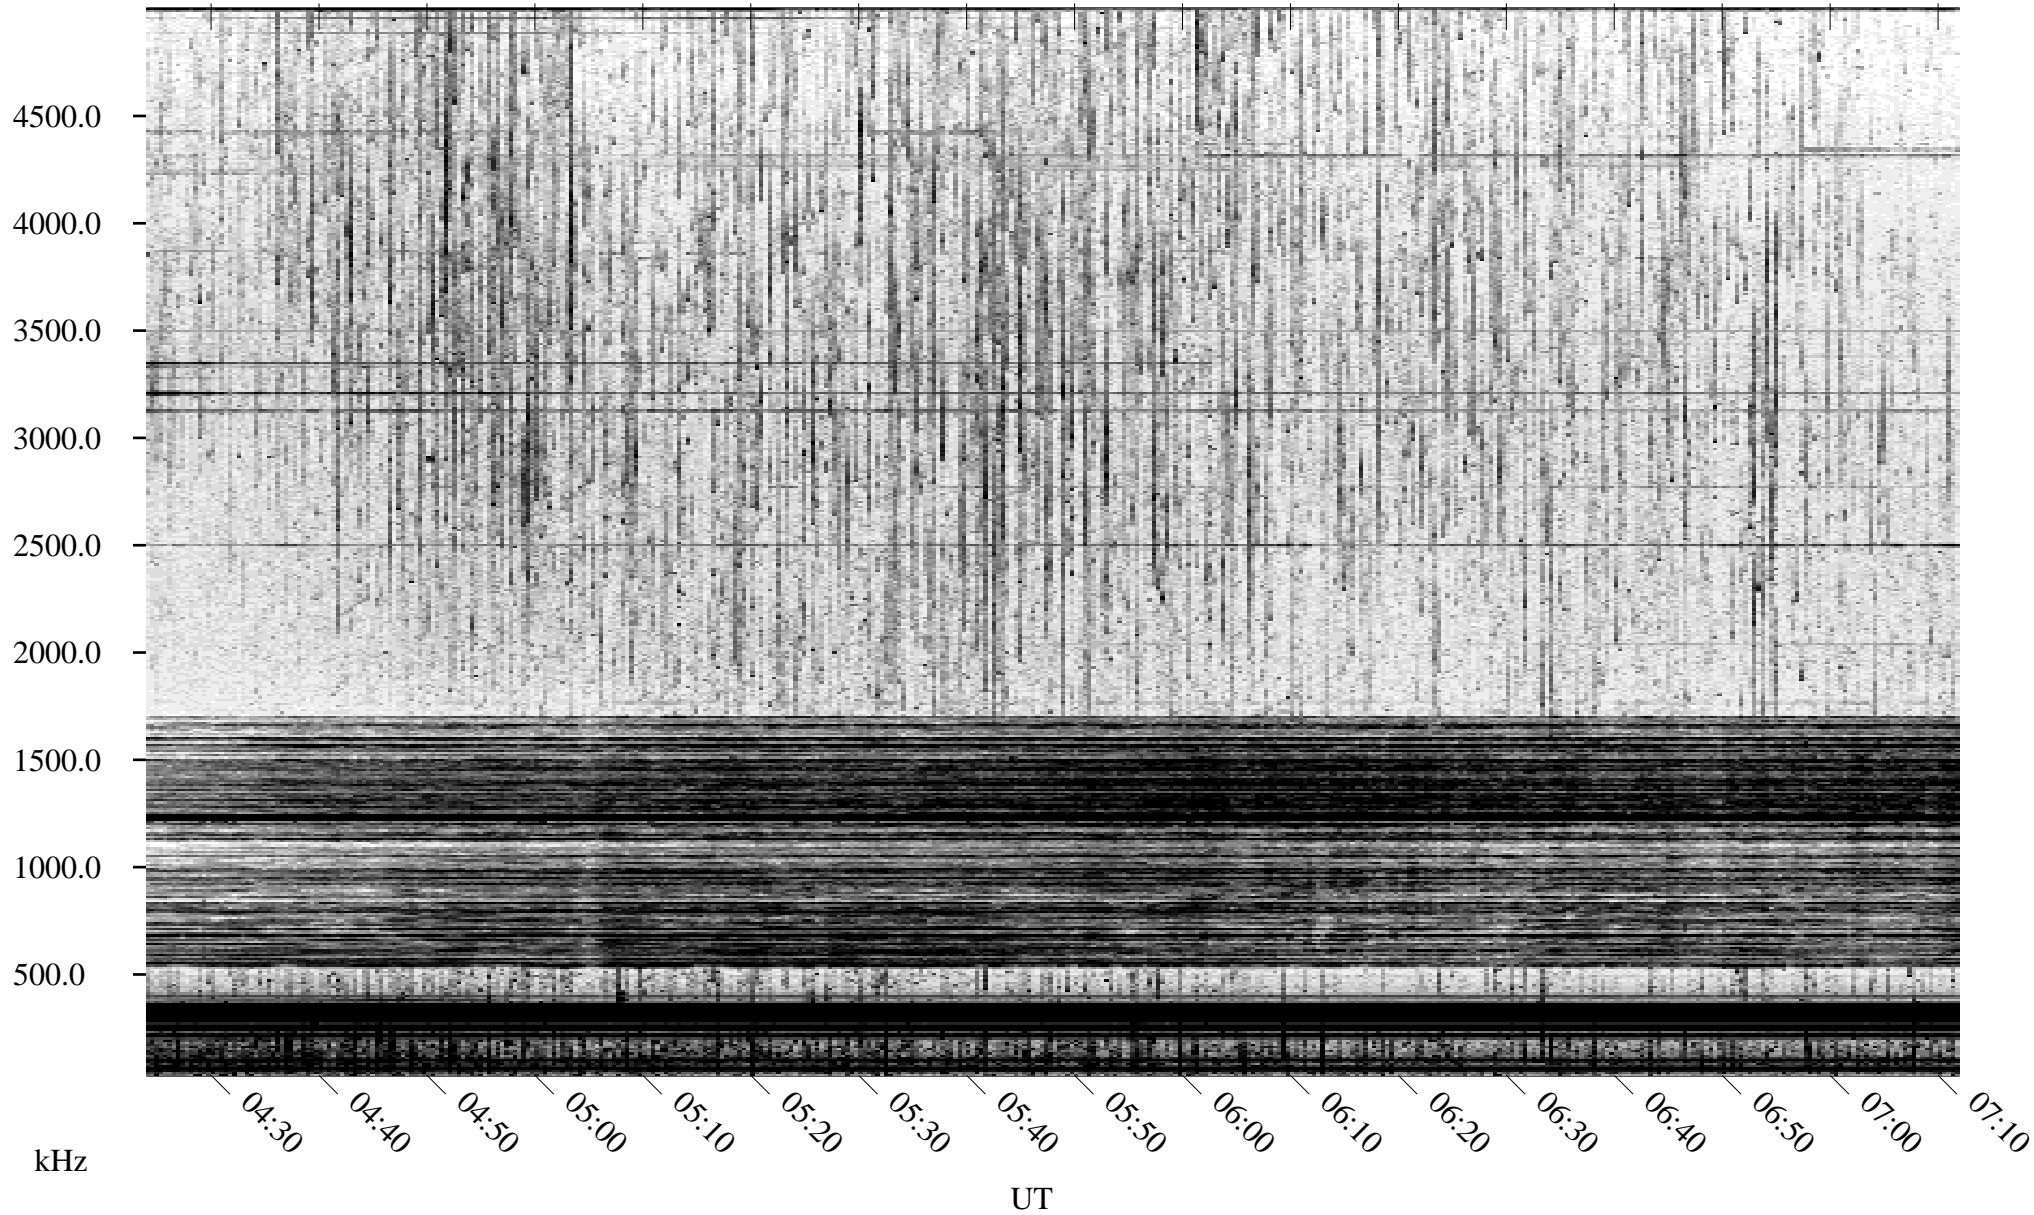

07/20/2005 Churchill, Manitoba

Linear Scale Black = 161 White = 15

ch052011.r00m max_12

Page 1

07/20/2005 Churchill, Manitoba

Linear Scale Black = 161 White = 15

ch052011.r00m max_12

Page 2

07/21/2005 Churchill, Manitoba

Linear Scale Black = 161 White = 15

ch052011.r00m max_12

Page 3

07/21/2005 Churchill, Manitoba

Linear Scale Black = 161 White = 15

ch052011.r00m max_12

Page 4

07/21/2005 Churchill, Manitoba

Linear Scale Black = 161 White = 15

ch052011.r00m max_12

Page 5

07/21/2005 Churchill, Manitoba

Linear Scale Black = 161 White = 15

ch052011.r00m max_12

Page 6

07/21/2005 Churchill, Manitoba

Linear Scale Black = 161 White = 15

ch052011.r00m max_12

Page 7

07/21/2005 Churchill, Manitoba

Linear Scale Black = 161 White = 15

ch052011.r00m max_12