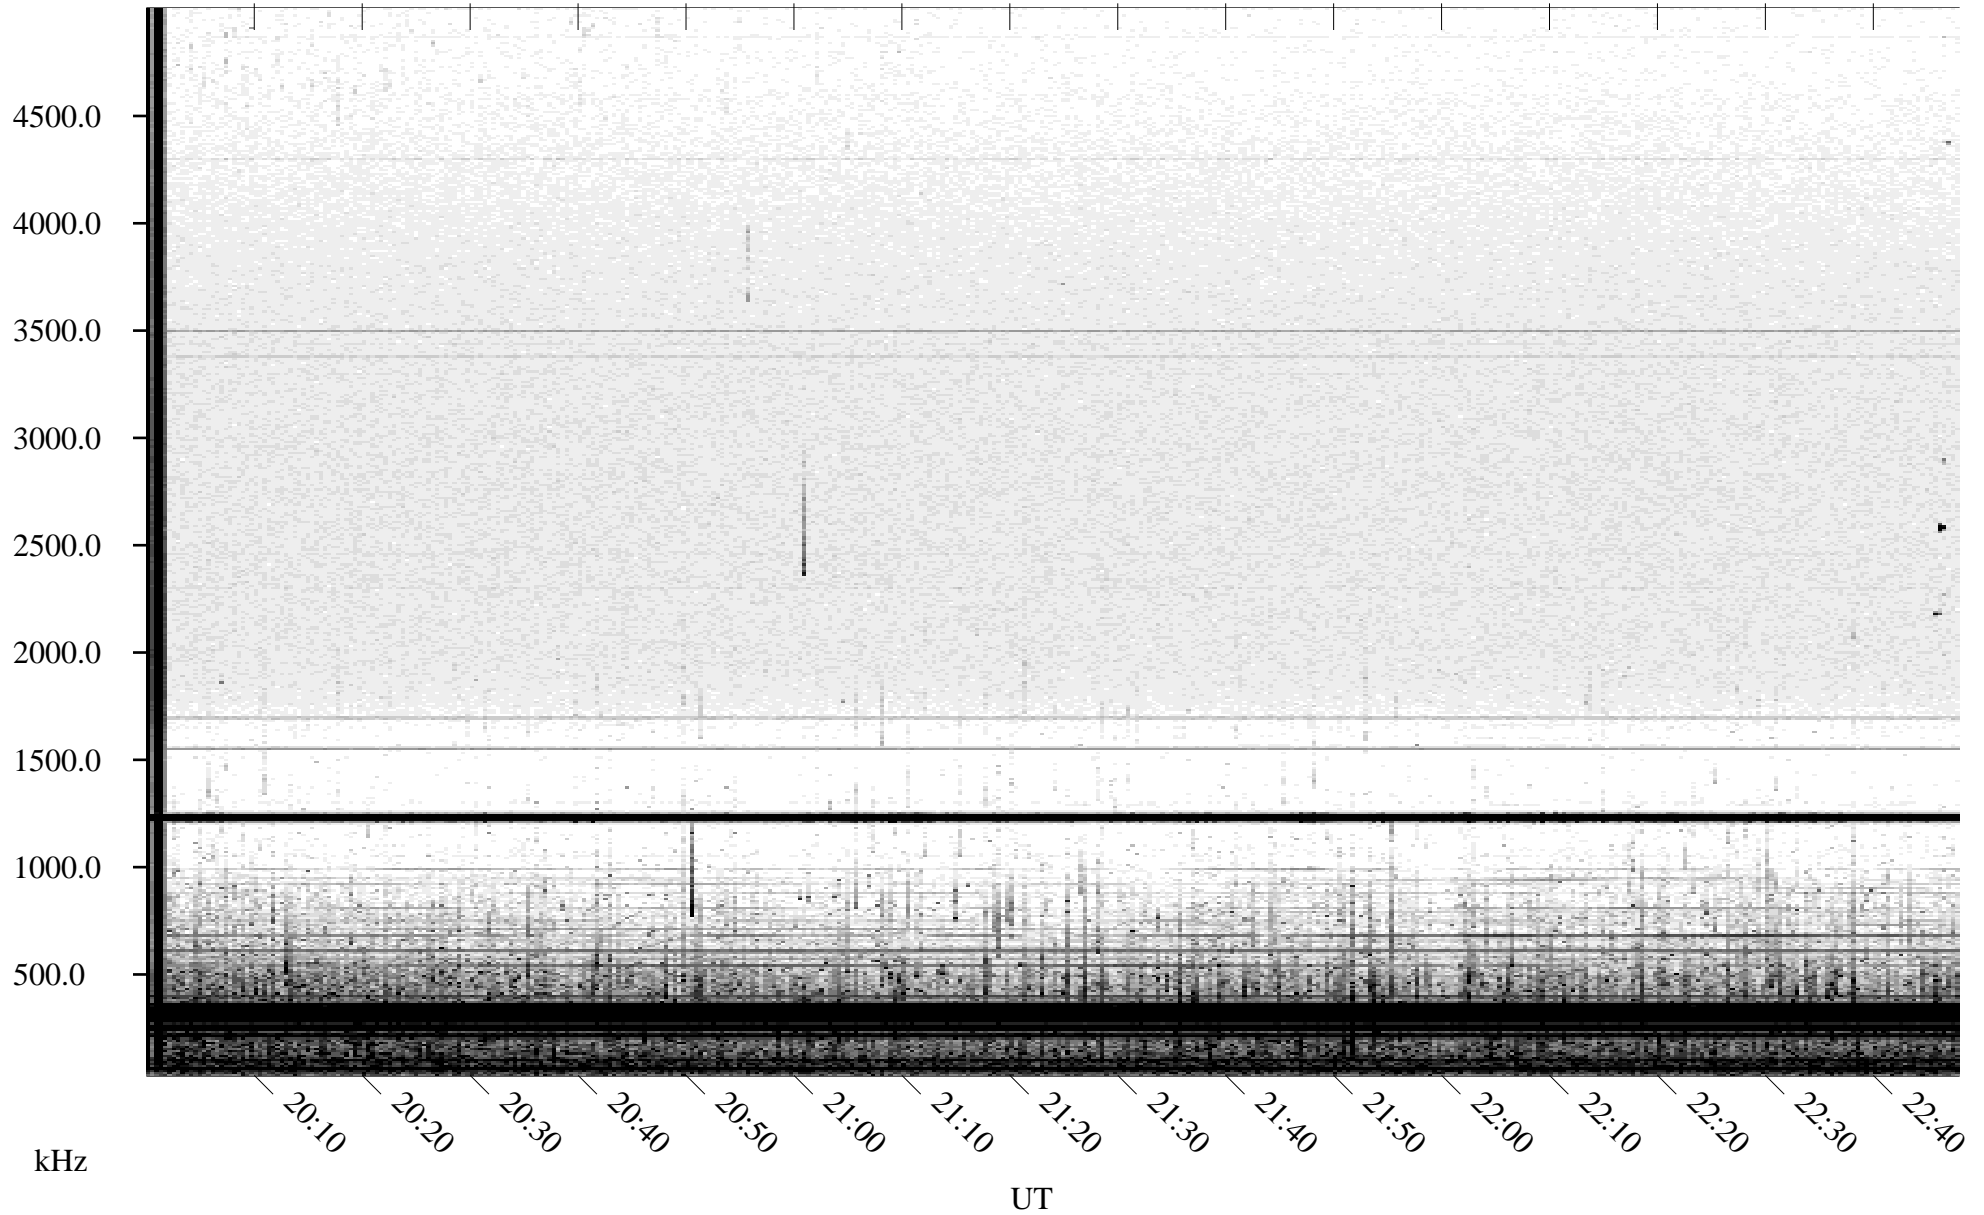

07/20/2005 Churchill, Manitoba

Linear Scale Black = 161 White = 15

ch052011.r00m max_12

Page 1

07/20/2005 Churchill, Manitoba

Linear Scale Black = 161 White = 15

ch052011.r00m max_12

Page 2

07/21/2005 Churchill, Manitoba

Linear Scale Black = 161 White = 15

ch052011.r00m max_12

Page 3

07/21/2005 Churchill, Manitoba

Linear Scale Black = 161 White = 15

ch052011.r00m max_12

Page 4

07/21/2005 Churchill, Manitoba

Linear Scale Black = 161 White = 15

ch052011.r00m max_12

Page 5

07/21/2005 Churchill, Manitoba

Linear Scale Black = 161 White = 15

ch052011.r00m max_12

Page 6

07/21/2005 Churchill, Manitoba

Linear Scale Black = 161 White = 15

ch052011.r00m max_12

Page 7

07/21/2005 Churchill, Manitoba

Linear Scale Black = 161 White = 15

ch052011.r00m max_12