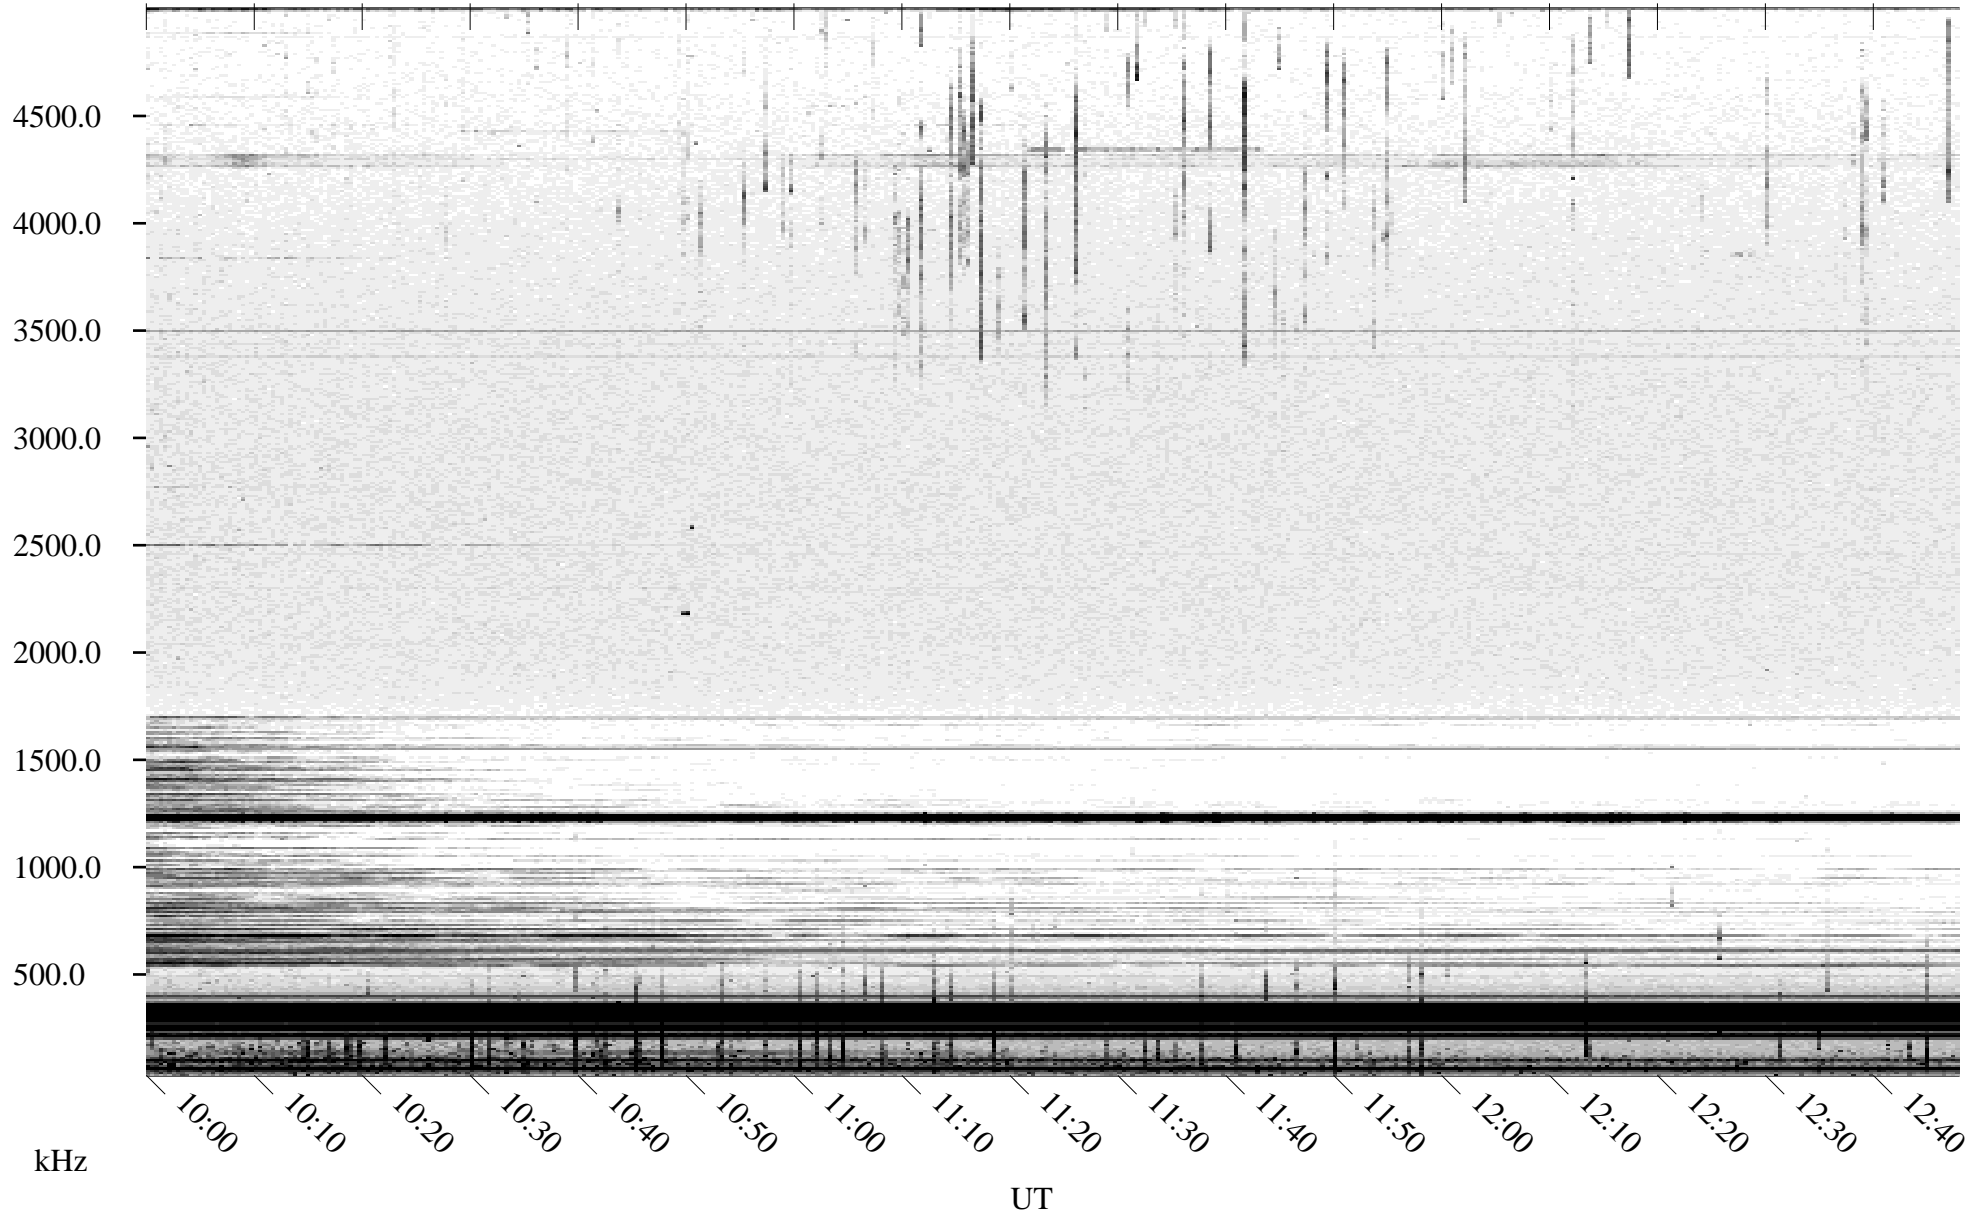

07/20/2005 Churchill, Manitoba

Linear Scale Black = 161 White = 15

ch052011.r00m max_12

Page 1

07/20/2005 Churchill, Manitoba

Linear Scale Black = 161 White = 15

ch052011.r00m max_12

Page 2

07/21/2005 Churchill, Manitoba

Linear Scale Black = 161 White = 15

ch052011.r00m max_12

Page 3

07/21/2005 Churchill, Manitoba

Linear Scale Black = 161 White = 15

ch052011.r00m max_12

Page 4

07/21/2005 Churchill, Manitoba

Linear Scale Black = 161 White = 15

ch052011.r00m max_12

Page 5

07/21/2005 Churchill, Manitoba

Linear Scale Black = 161 White = 15

ch052011.r00m max_12

Page 6

07/21/2005 Churchill, Manitoba

Linear Scale Black = 161 White = 15

ch052011.r00m max_12

Page 7

07/21/2005 Churchill, Manitoba

Linear Scale Black = 161 White = 15

ch052011.r00m max_12