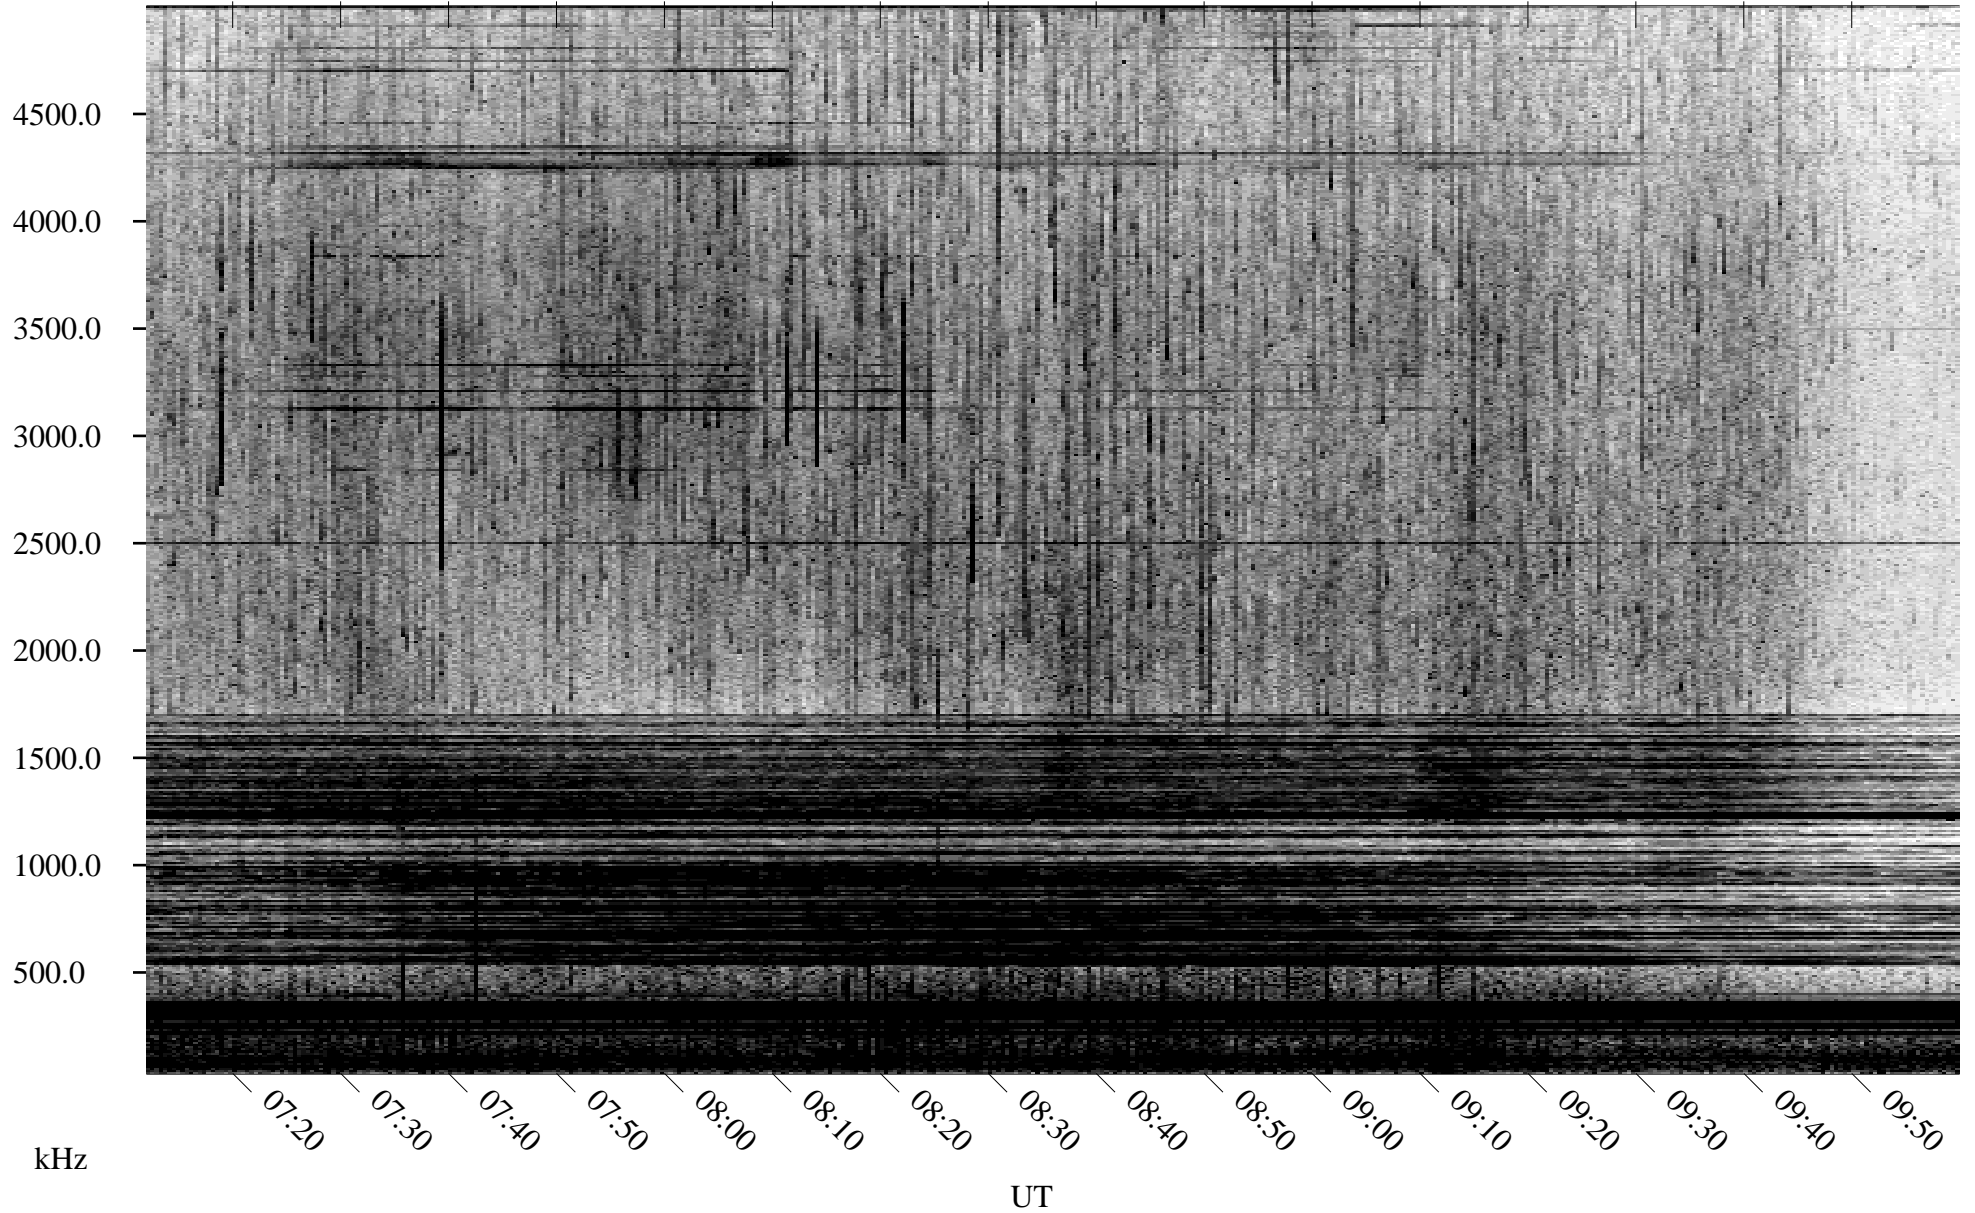

07/21/2005 Churchill, Manitoba

Linear Scale Black = 161 White = 15

ch05202l.r00m max_12

Page 1

07/21/2005 Churchill, Manitoba

Linear Scale Black = 161 White = 15

ch05202l.r00m max_12

Page 2

07/22/2005 Churchill, Manitoba

Linear Scale Black = 161 White = 15

ch05202l.r00m max_12

Page 3

07/22/2005 Churchill, Manitoba

Linear Scale Black = 161 White = 15

ch05202l.r00m max_12

Page 4

07/22/2005 Churchill, Manitoba

Linear Scale Black = 161 White = 15

ch052021.r00m max_12

Page 5

07/22/2005 Churchill, Manitoba

Linear Scale Black = 161 White = 15

ch05202l.r00m max_12

Page 6

07/22/2005 Churchill, Manitoba

Linear Scale Black = 161 White = 15

ch05202l.r00m max_12

Page 7

07/22/2005 Churchill, Manitoba

Linear Scale Black = 161 White = 15

ch05202l.r00m max_12