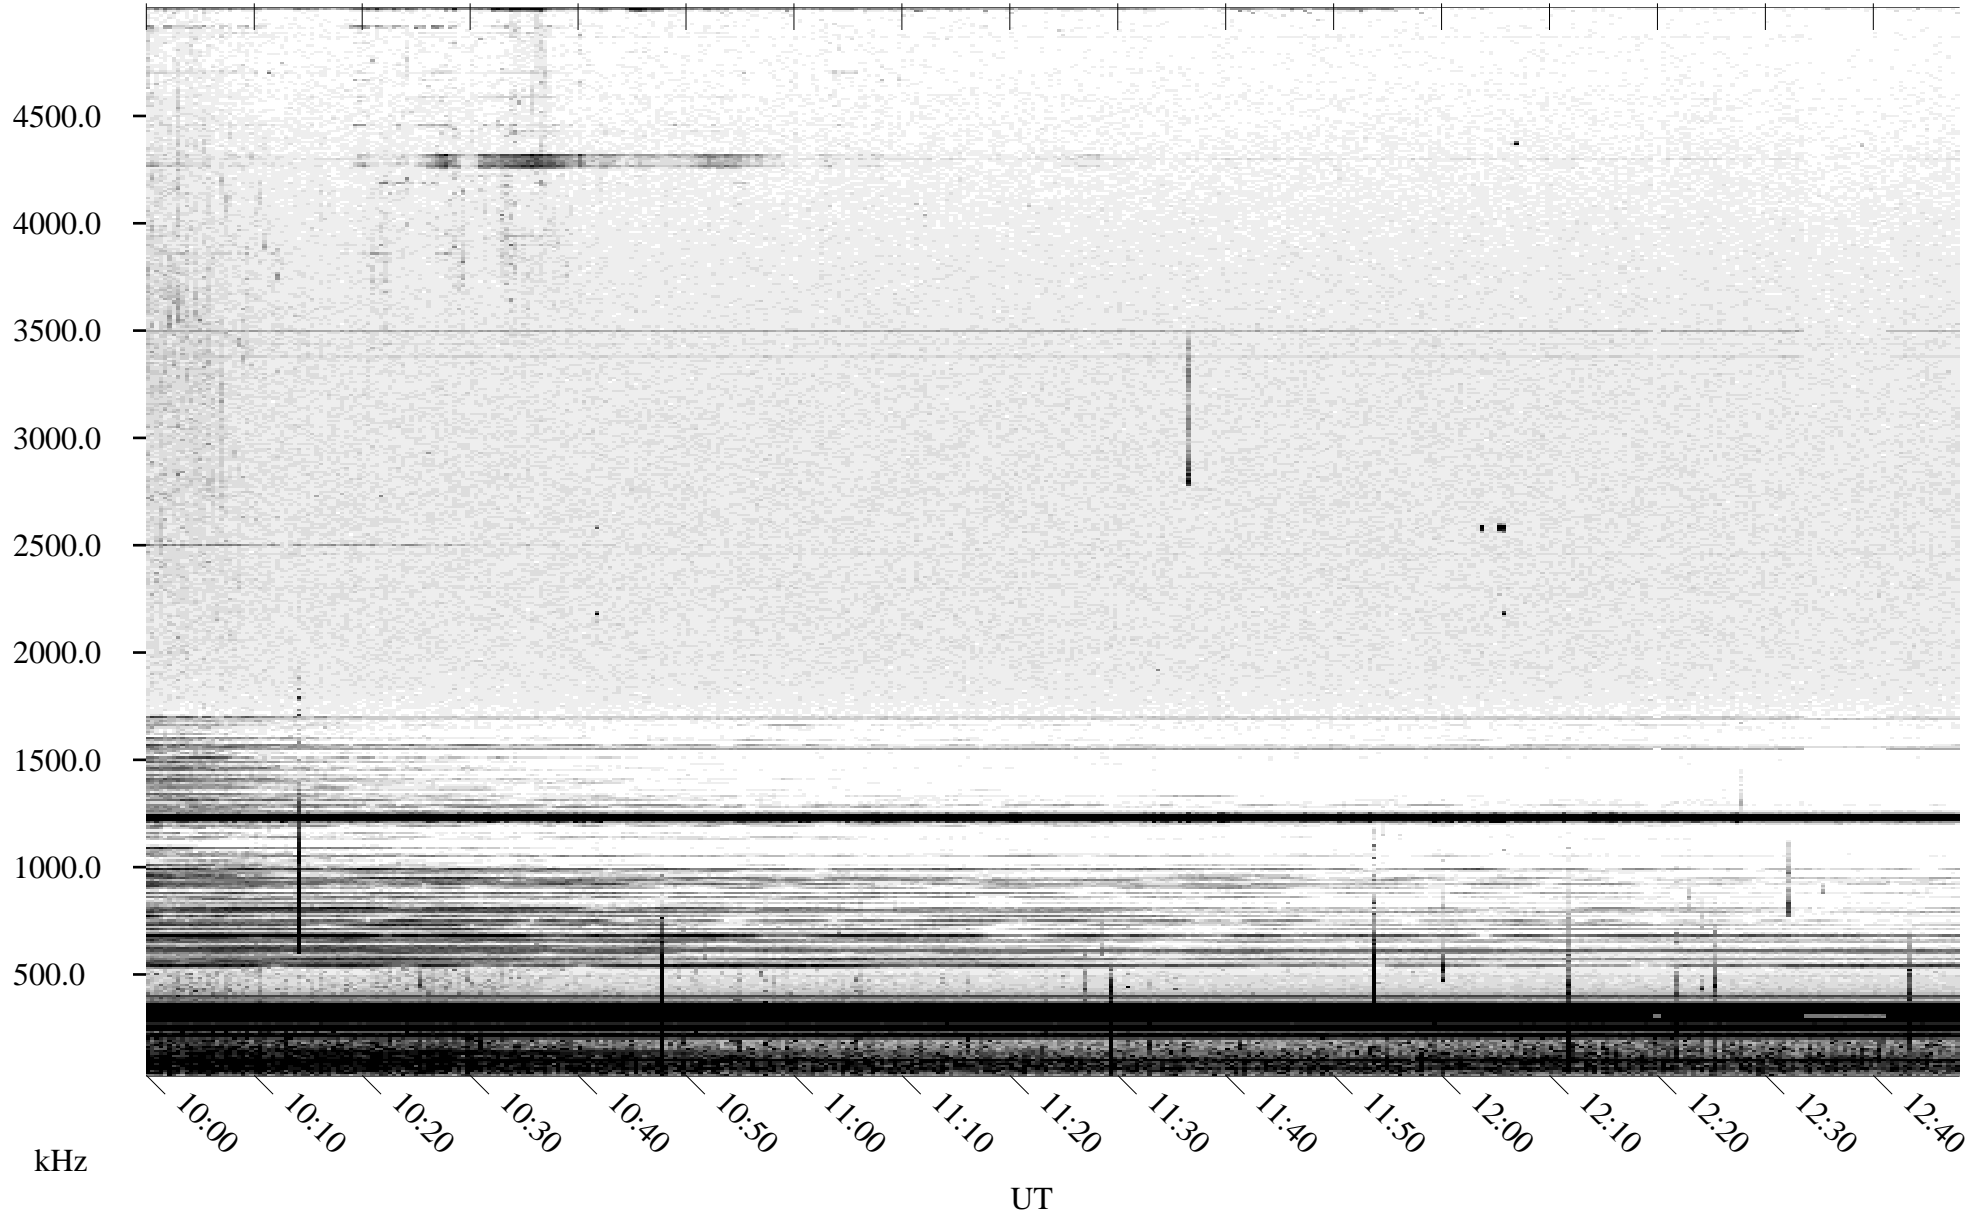

07/21/2005 Churchill, Manitoba

Linear Scale Black = 161 White = 15

ch05202l.r00m max_12

Page 1

07/21/2005 Churchill, Manitoba

Linear Scale Black = 161 White = 15

ch05202l.r00m max_12

Page 2

07/22/2005 Churchill, Manitoba

Linear Scale Black = 161 White = 15

ch05202l.r00m max_12

Page 3

07/22/2005 Churchill, Manitoba

Linear Scale Black = 161 White = 15

ch05202l.r00m max_12

Page 4

07/22/2005 Churchill, Manitoba

Linear Scale Black = 161 White = 15

ch052021.r00m max_12

Page 5

07/22/2005 Churchill, Manitoba

Linear Scale Black = 161 White = 15

ch05202l.r00m max_12

Page 6

07/22/2005 Churchill, Manitoba

Linear Scale Black = 161 White = 15

ch05202l.r00m max_12

Page 7

07/22/2005 Churchill, Manitoba

Linear Scale Black = 161 White = 15

ch05202l.r00m max_12