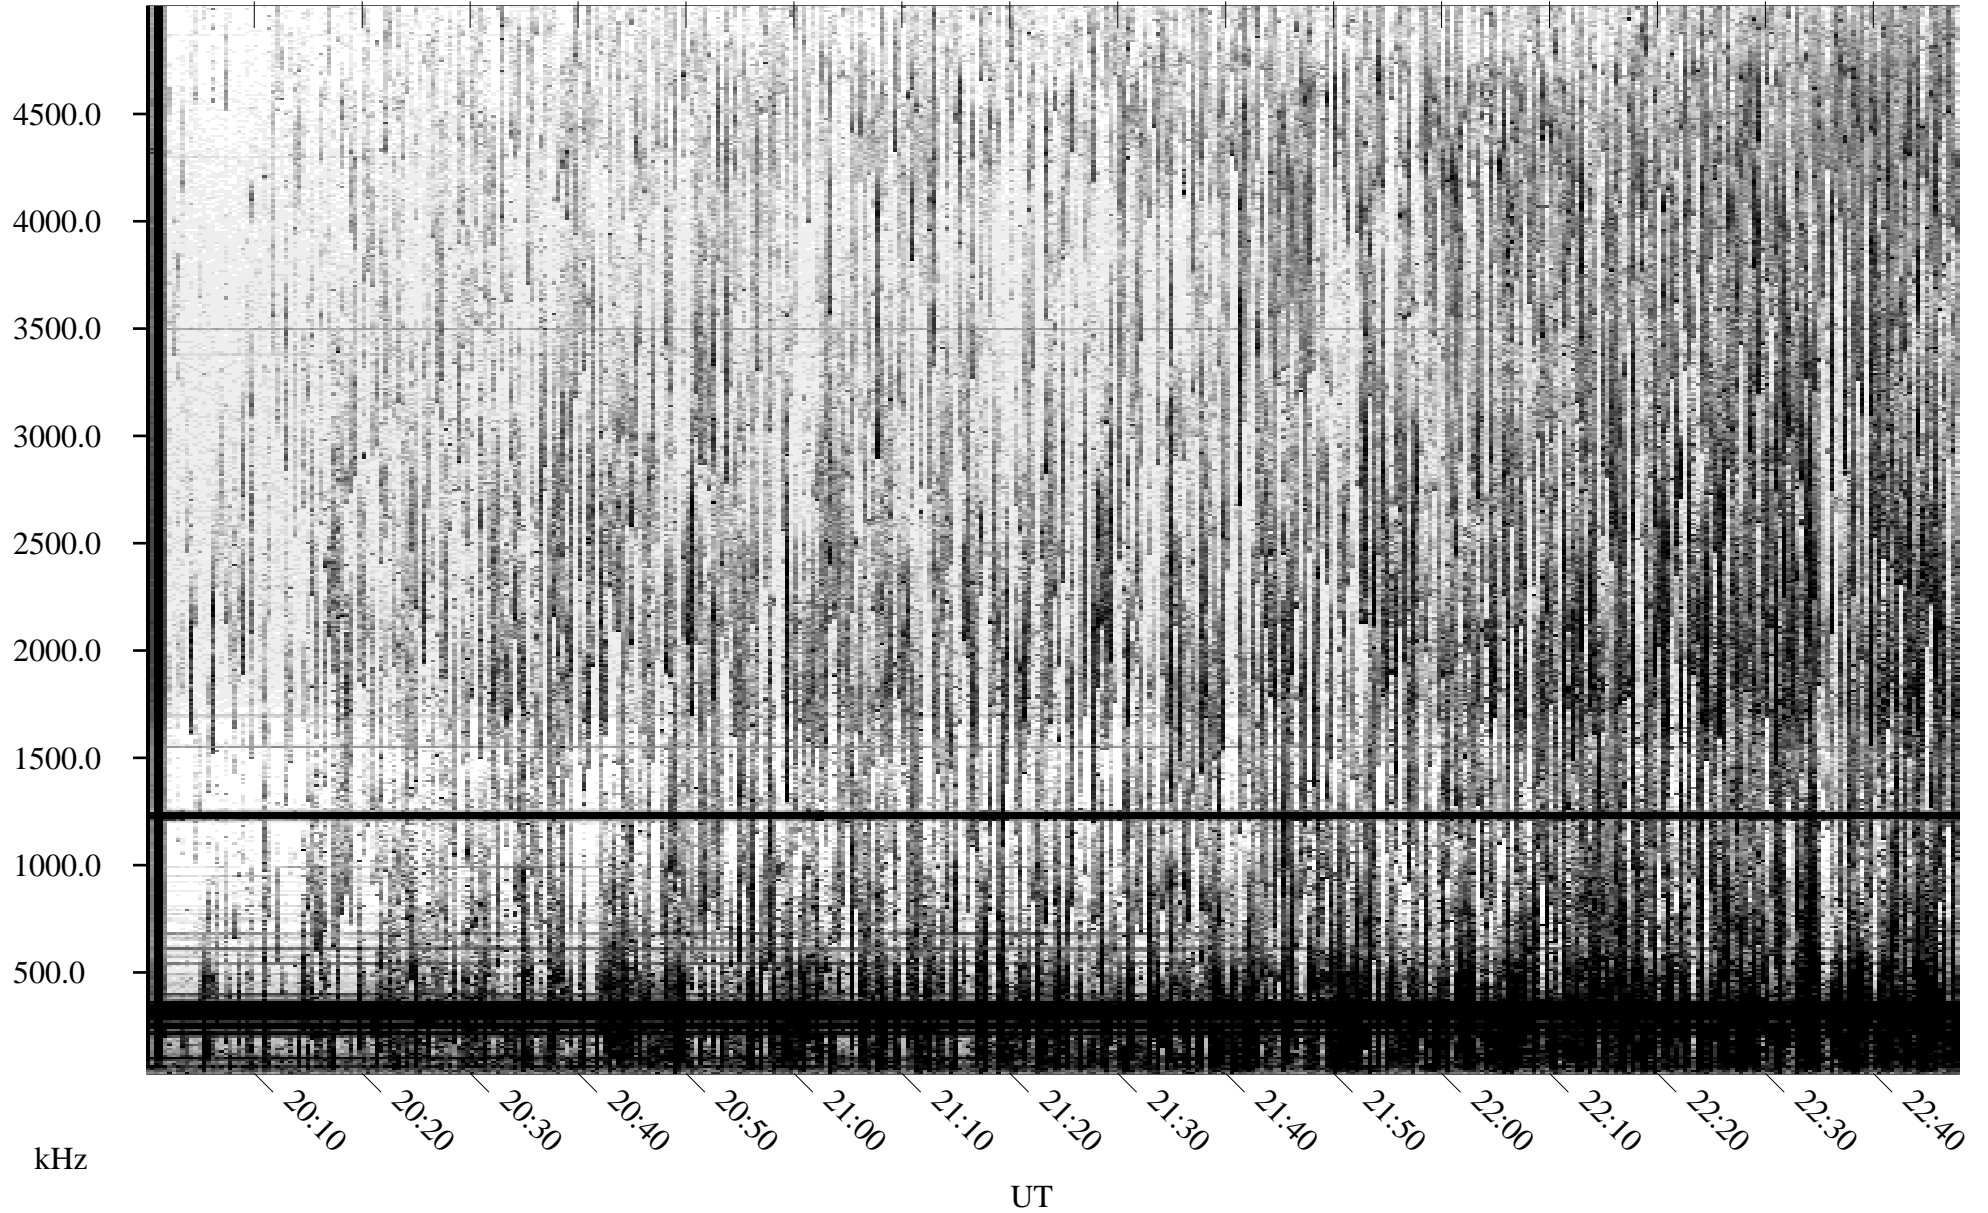

07/21/2005 Churchill, Manitoba

Linear Scale Black = 161 White = 15

ch05202l.r00m max_12

Page 1

07/21/2005 Churchill, Manitoba

Linear Scale Black = 161 White = 15

ch05202l.r00m max_12

Page 2

07/22/2005 Churchill, Manitoba

Linear Scale Black = 161 White = 15

ch05202l.r00m max_12

Page 3

07/22/2005 Churchill, Manitoba

Linear Scale Black = 161 White = 15

ch05202l.r00m max_12

Page 4

07/22/2005 Churchill, Manitoba

Linear Scale Black = 161 White = 15

ch052021.r00m max_12

Page 5

07/22/2005 Churchill, Manitoba

Linear Scale Black = 161 White = 15

ch05202l.r00m max_12

Page 6

07/22/2005 Churchill, Manitoba

Linear Scale Black = 161 White = 15

ch05202l.r00m max_12

Page 7

07/22/2005 Churchill, Manitoba

Linear Scale Black = 161 White = 15

ch05202l.r00m max_12