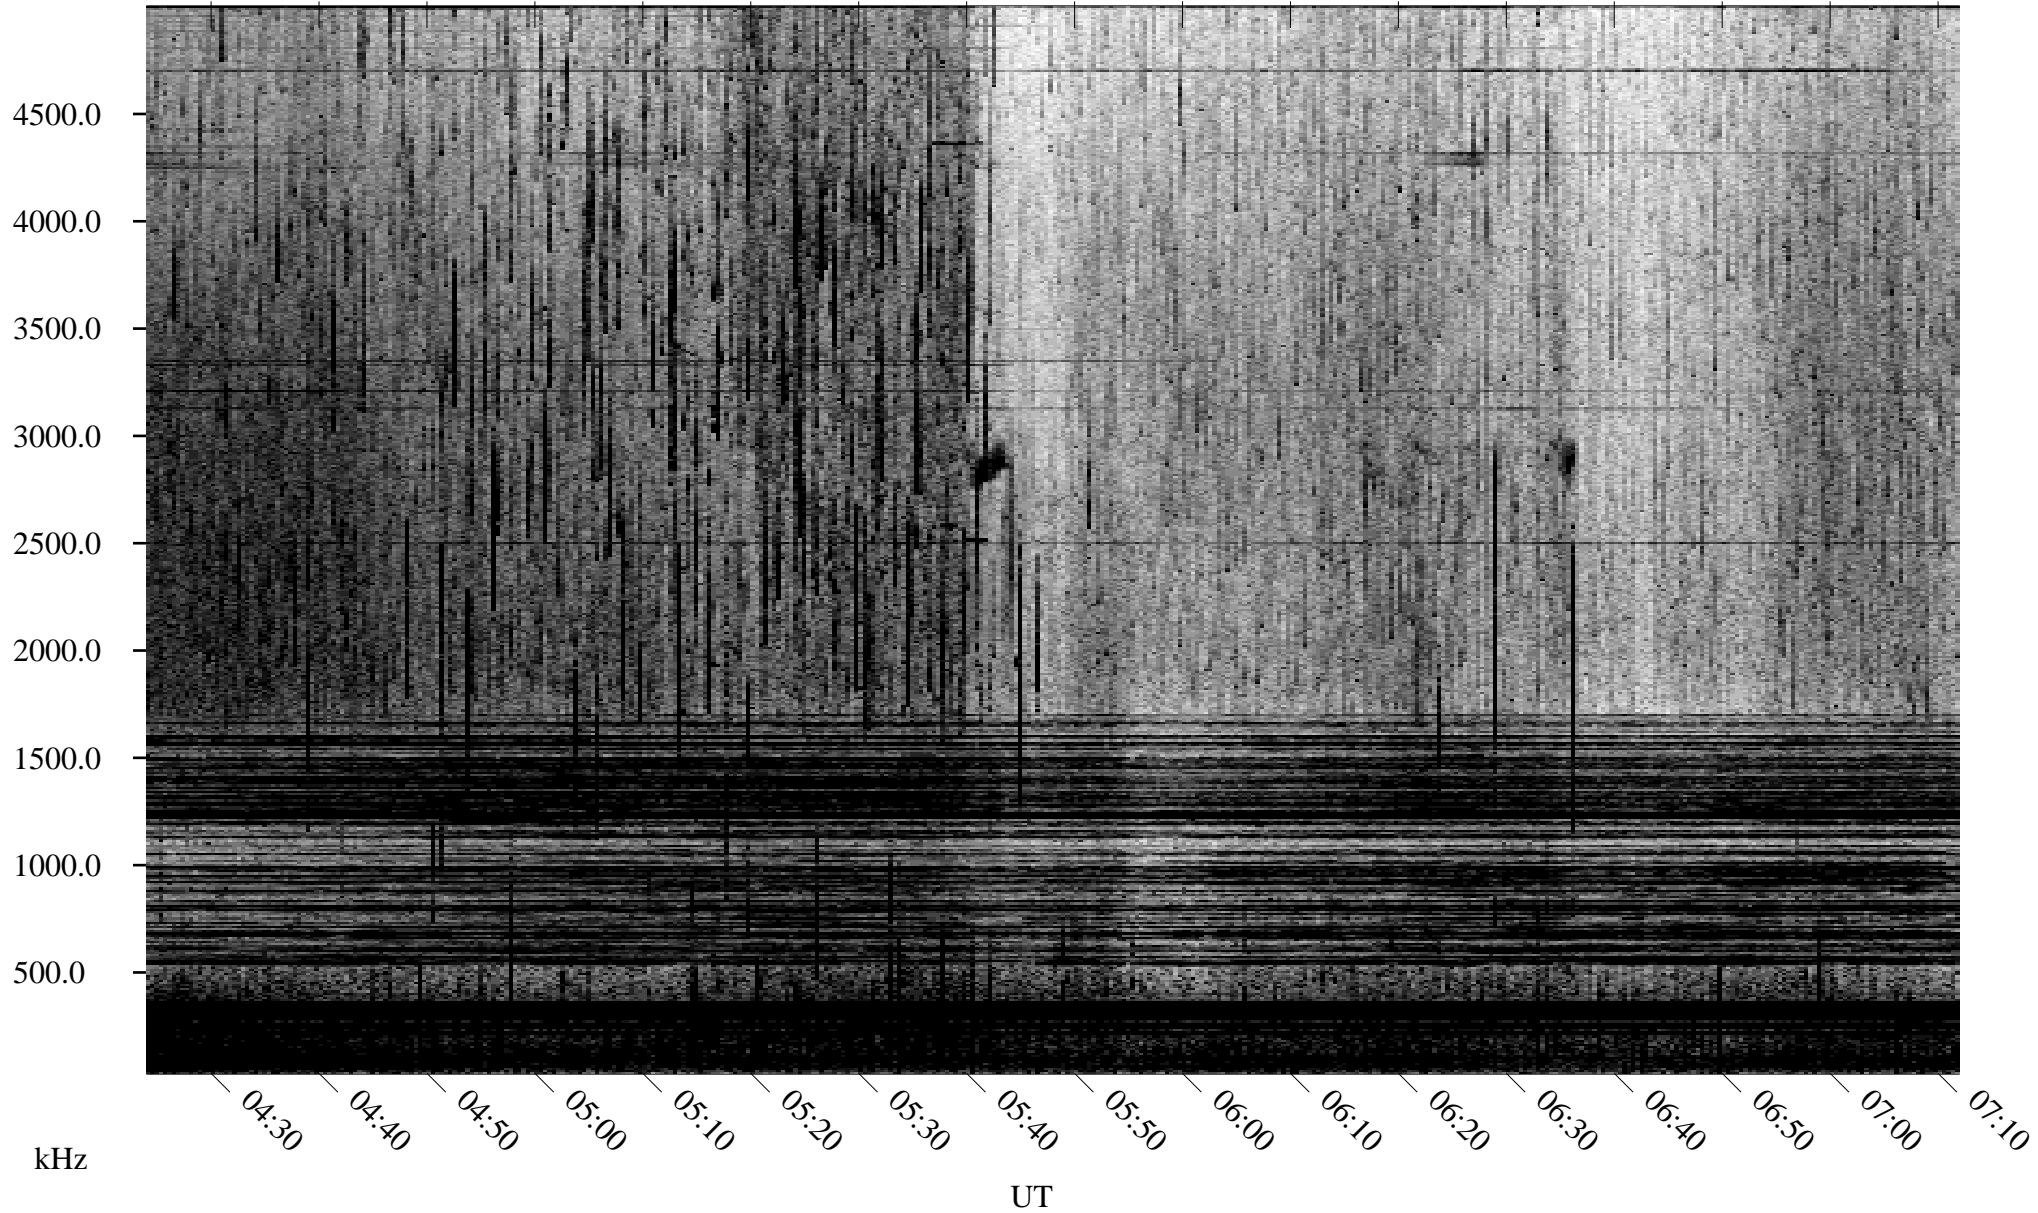

07/21/2005 Churchill, Manitoba

Linear Scale Black = 161 White = 15

ch05202l.r00m max_12

Page 1

07/21/2005 Churchill, Manitoba

Linear Scale Black = 161 White = 15

ch05202l.r00m max_12

Page 2

07/22/2005 Churchill, Manitoba

Linear Scale Black = 161 White = 15

ch05202l.r00m max_12

Page 3

07/22/2005 Churchill, Manitoba

Linear Scale Black = 161 White = 15

ch05202l.r00m max_12

Page 4

07/22/2005 Churchill, Manitoba

Linear Scale Black = 161 White = 15

ch052021.r00m max_12

Page 5

07/22/2005 Churchill, Manitoba

Linear Scale Black = 161 White = 15

ch05202l.r00m max_12

Page 6

07/22/2005 Churchill, Manitoba

Linear Scale Black = 161 White = 15

ch05202l.r00m max_12

Page 7

07/22/2005 Churchill, Manitoba

Linear Scale Black = 161 White = 15

ch05202l.r00m max_12