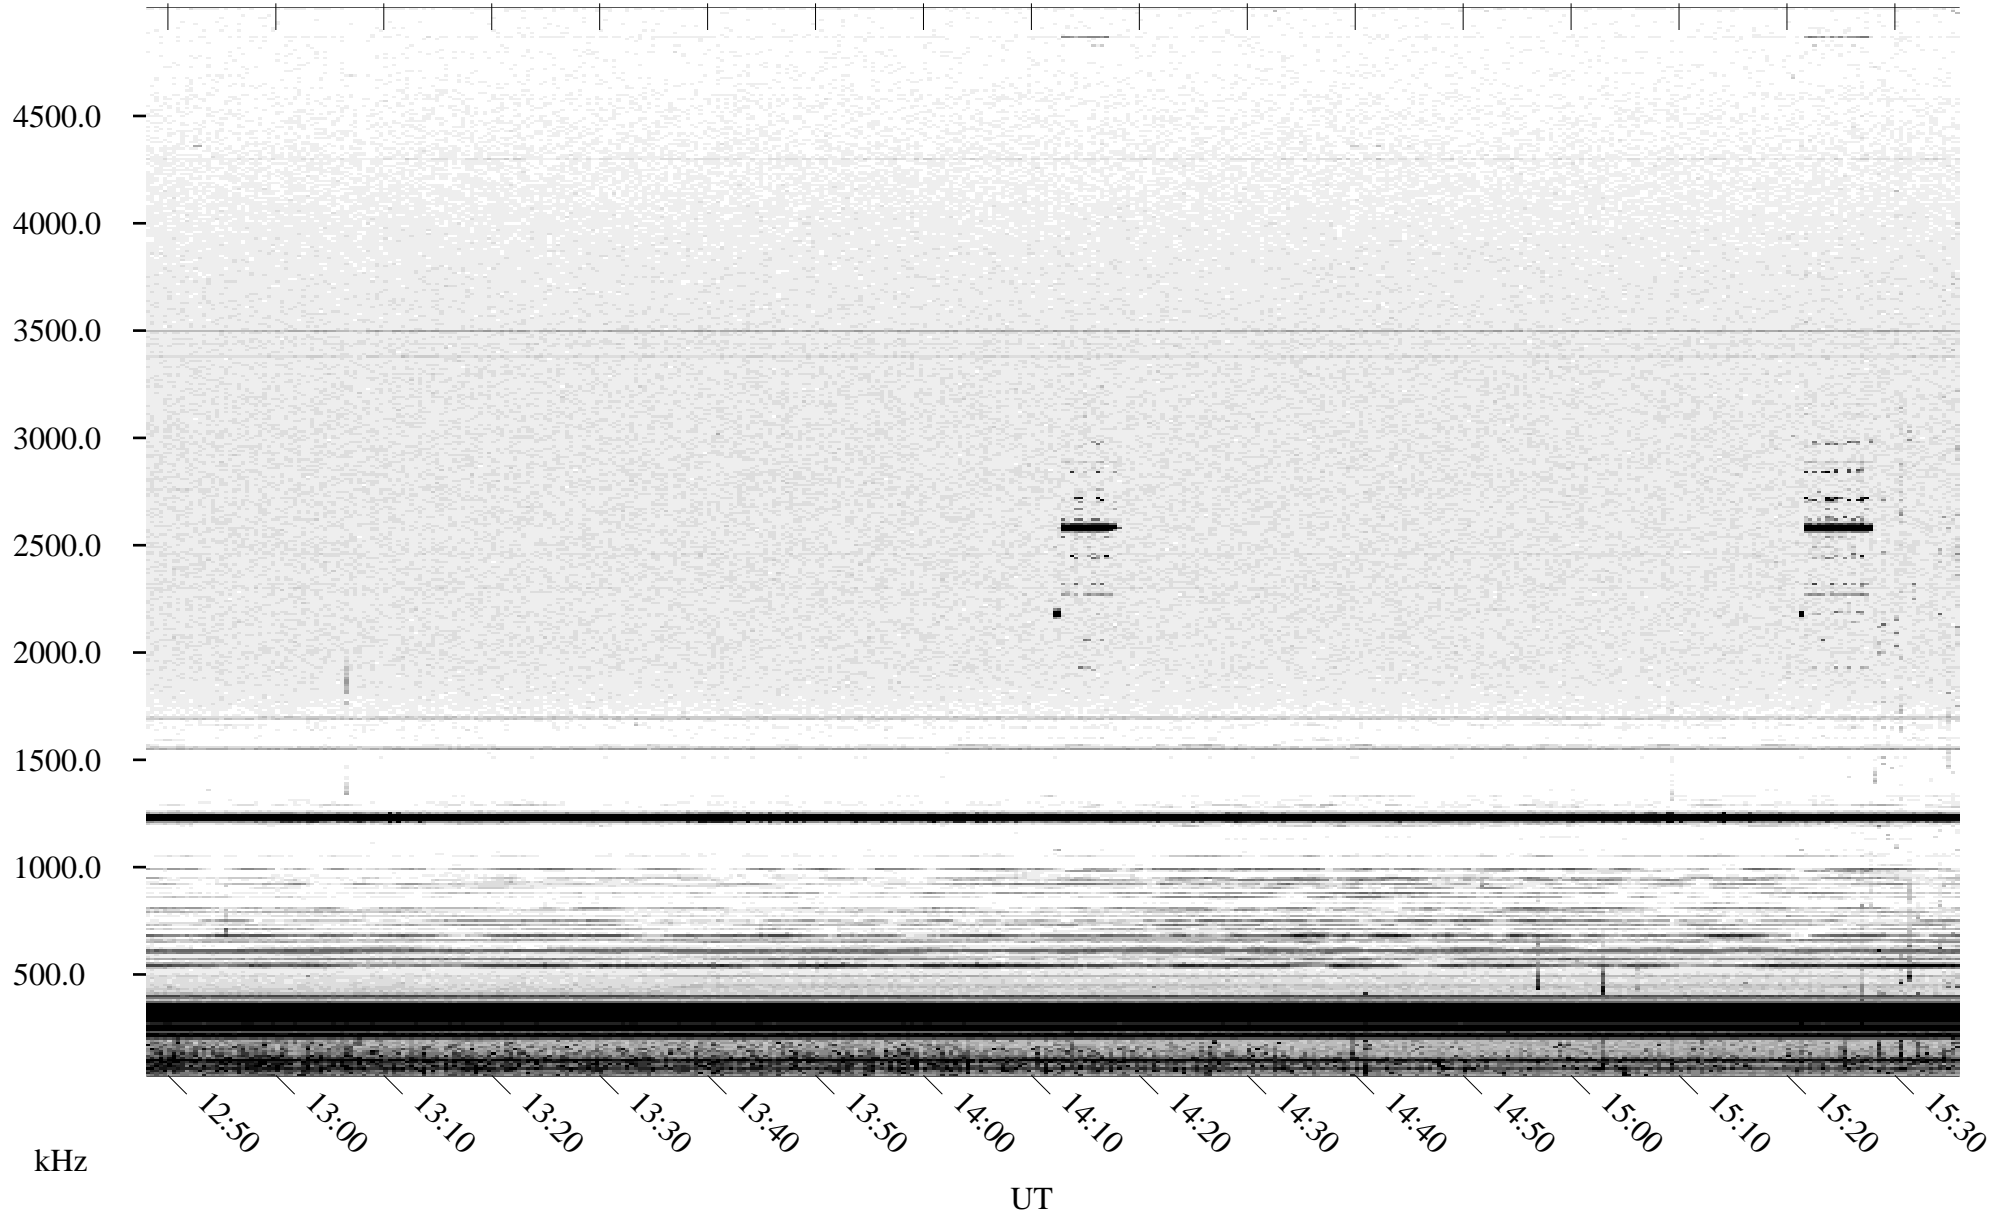

07/21/2005 Churchill, Manitoba

Linear Scale Black = 161 White = 15

ch05202l.r00m max_12

Page 1

07/21/2005 Churchill, Manitoba

Linear Scale Black = 161 White = 15

ch05202l.r00m max_12

Page 2

07/22/2005 Churchill, Manitoba

Linear Scale Black = 161 White = 15

ch05202l.r00m max_12

Page 3

07/22/2005 Churchill, Manitoba

Linear Scale Black = 161 White = 15

ch05202l.r00m max_12

Page 4

07/22/2005 Churchill, Manitoba

Linear Scale Black = 161 White = 15

ch052021.r00m max_12

Page 5

07/22/2005 Churchill, Manitoba

Linear Scale Black = 161 White = 15

ch05202l.r00m max_12

Page 6

07/22/2005 Churchill, Manitoba

Linear Scale Black = 161 White = 15

ch05202l.r00m max_12

Page 7

07/22/2005 Churchill, Manitoba

Linear Scale Black = 161 White = 15

ch05202l.r00m max_12