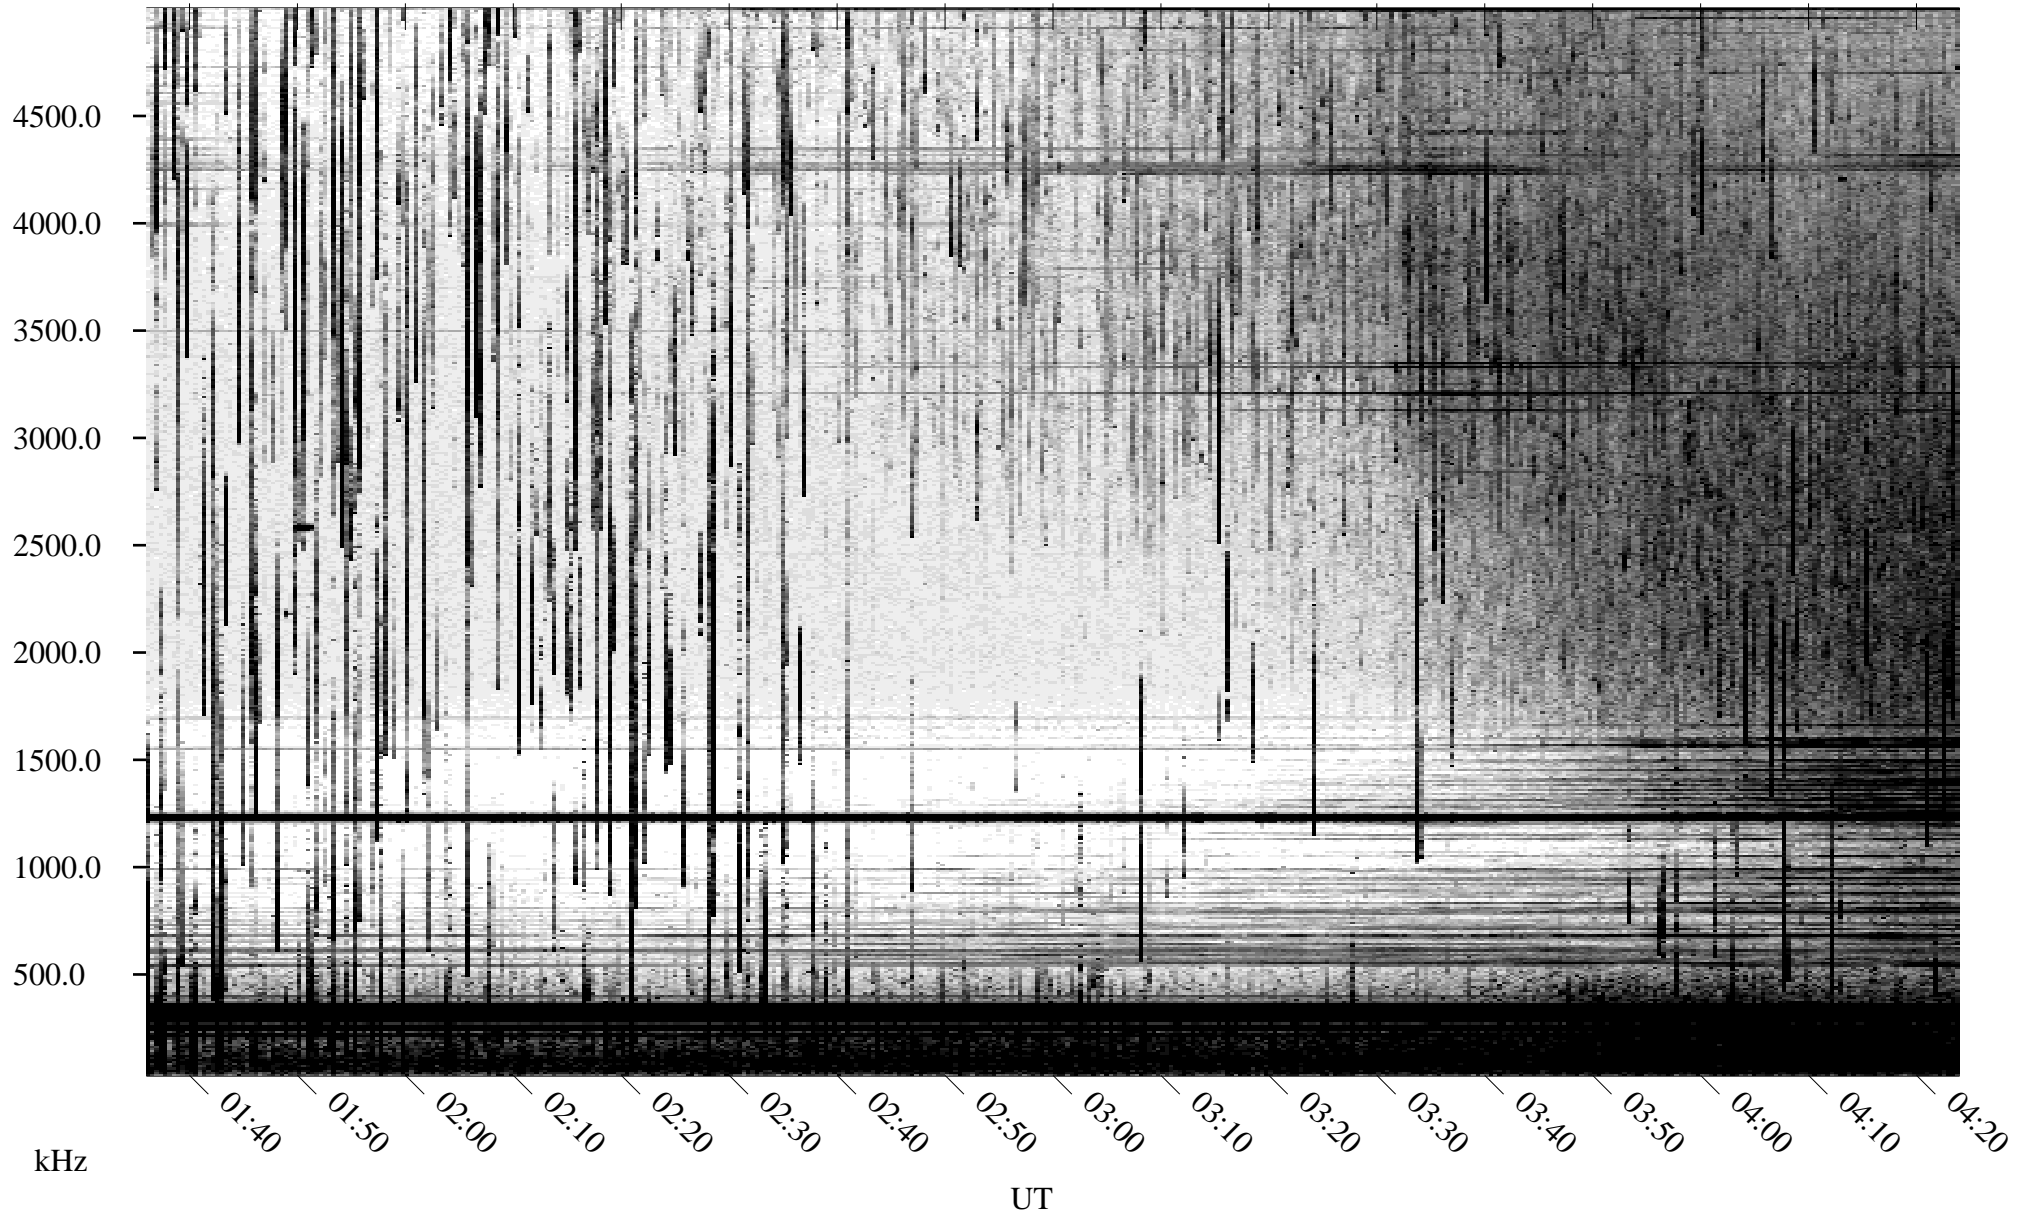

07/21/2005 Churchill, Manitoba

Linear Scale Black = 161 White = 15

ch05202l.r00m max_12

Page 1

07/21/2005 Churchill, Manitoba

Linear Scale Black = 161 White = 15

ch05202l.r00m max_12

Page 2

07/22/2005 Churchill, Manitoba

Linear Scale Black = 161 White = 15

ch05202l.r00m max_12

Page 3

07/22/2005 Churchill, Manitoba

Linear Scale Black = 161 White = 15

ch05202l.r00m max_12

Page 4

07/22/2005 Churchill, Manitoba

Linear Scale Black = 161 White = 15

ch052021.r00m max_12

Page 5

07/22/2005 Churchill, Manitoba

Linear Scale Black = 161 White = 15

ch05202l.r00m max_12

Page 6

07/22/2005 Churchill, Manitoba

Linear Scale Black = 161 White = 15

ch05202l.r00m max_12

Page 7

07/22/2005 Churchill, Manitoba

Linear Scale Black = 161 White = 15

ch05202l.r00m max_12