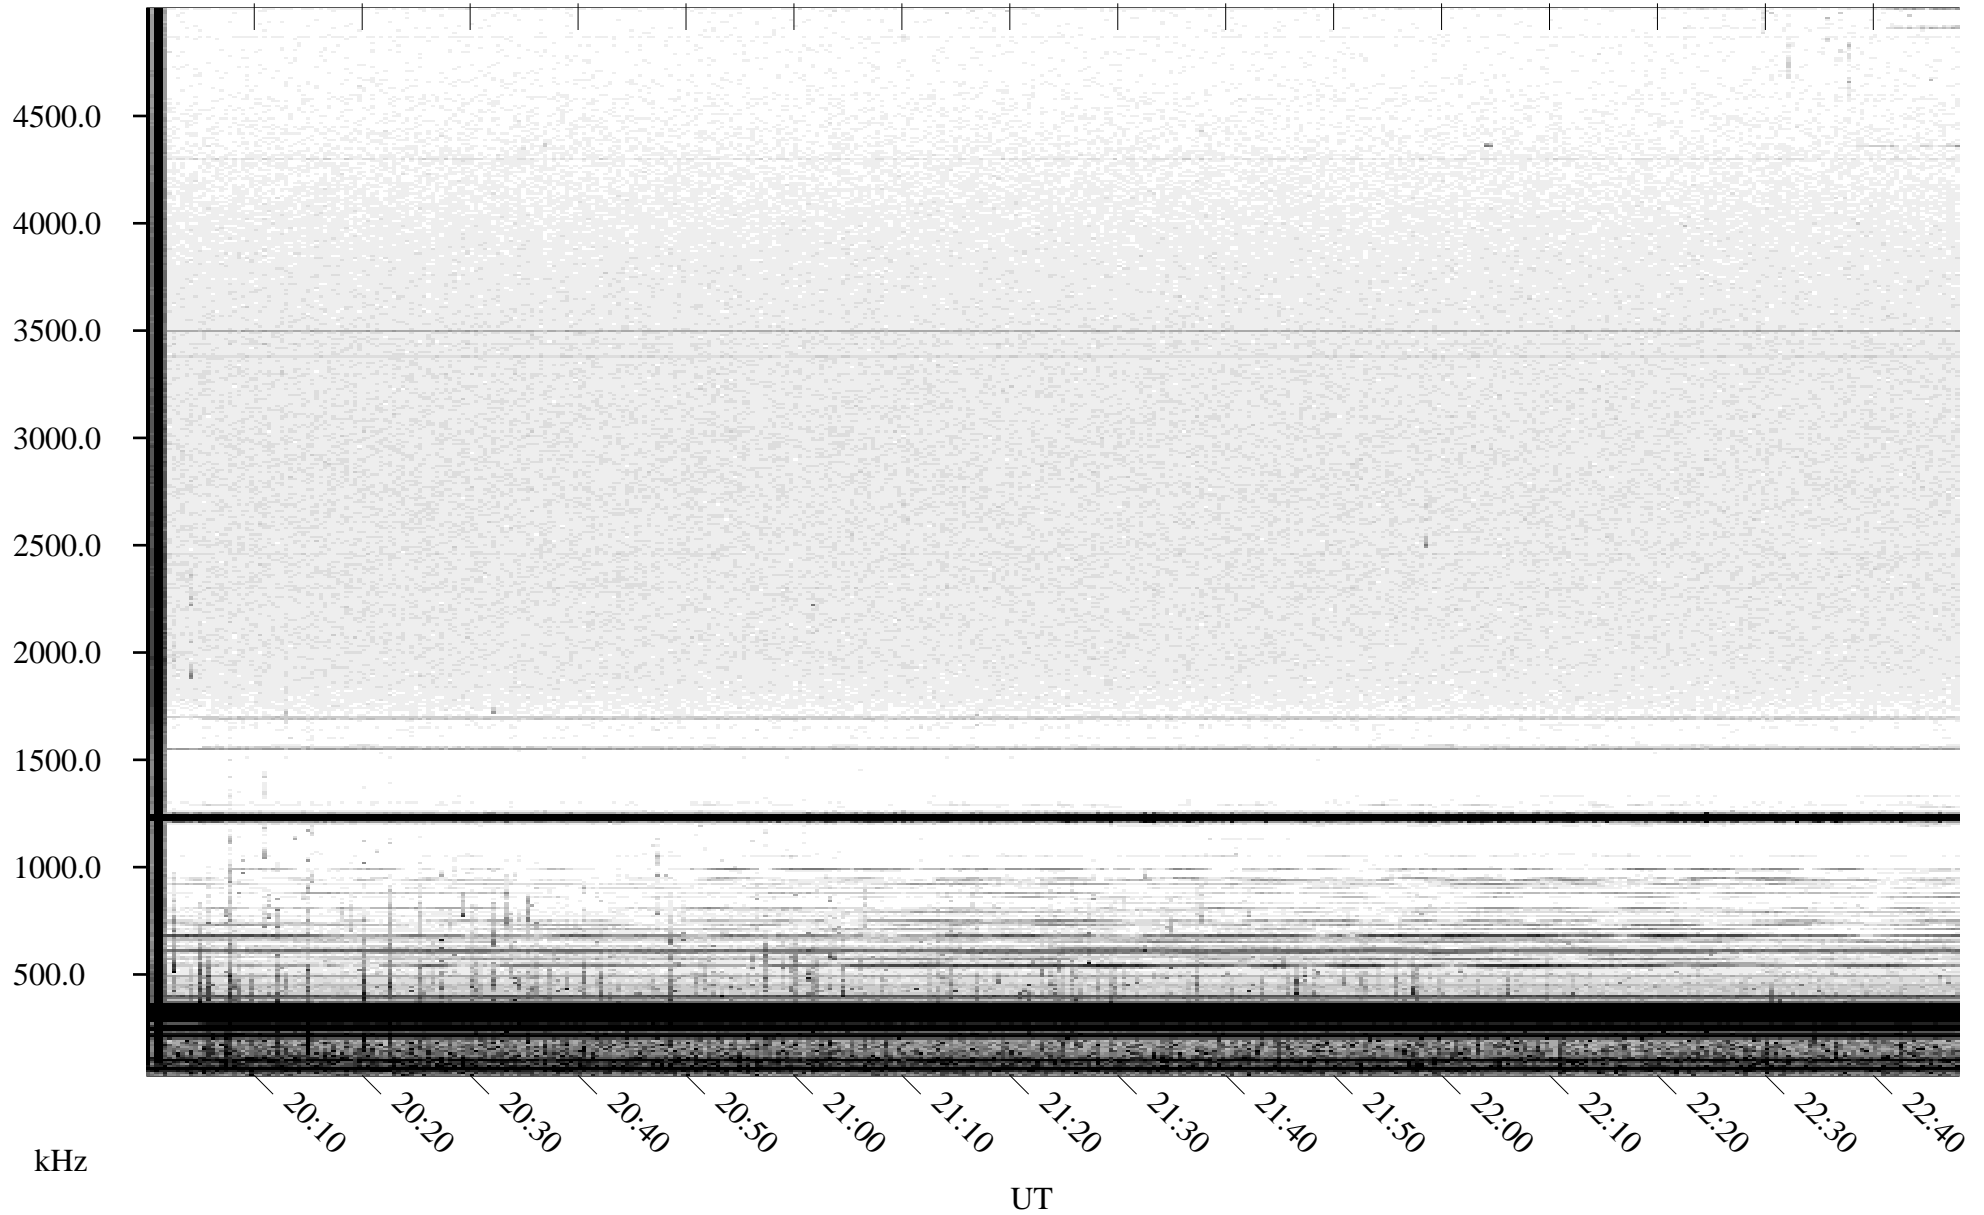

07/22/2005 Churchill, Manitoba

Linear Scale Black = 161 White = 15

ch052031.r00m max_12

Page 1

07/22/2005 Churchill, Manitoba

Linear Scale Black = 161 White = 15

ch05203l.r00m max_12

07/23/2005 Churchill, Manitoba

Linear Scale Black = 161 White = 15

ch05203l.r00m max_12

Page 3

07/23/2005 Churchill, Manitoba

Linear Scale Black = 161 White = 15

ch05203l.r00m max_12

Page 4

07/23/2005 Churchill, Manitoba

Linear Scale Black = 161 White = 15

ch052031.r00m max_12

Page 5

07/23/2005 Churchill, Manitoba

Linear Scale Black = 161 White = 15

ch052031.r00m max_12

Page 6

07/23/2005 Churchill, Manitoba

Linear Scale Black = 161 White = 15

ch052031l.r00m max_12

Page 7

07/23/2005 Churchill, Manitoba

Linear Scale Black = 161 White = 15

ch05203l.r00m max_12

Page 8