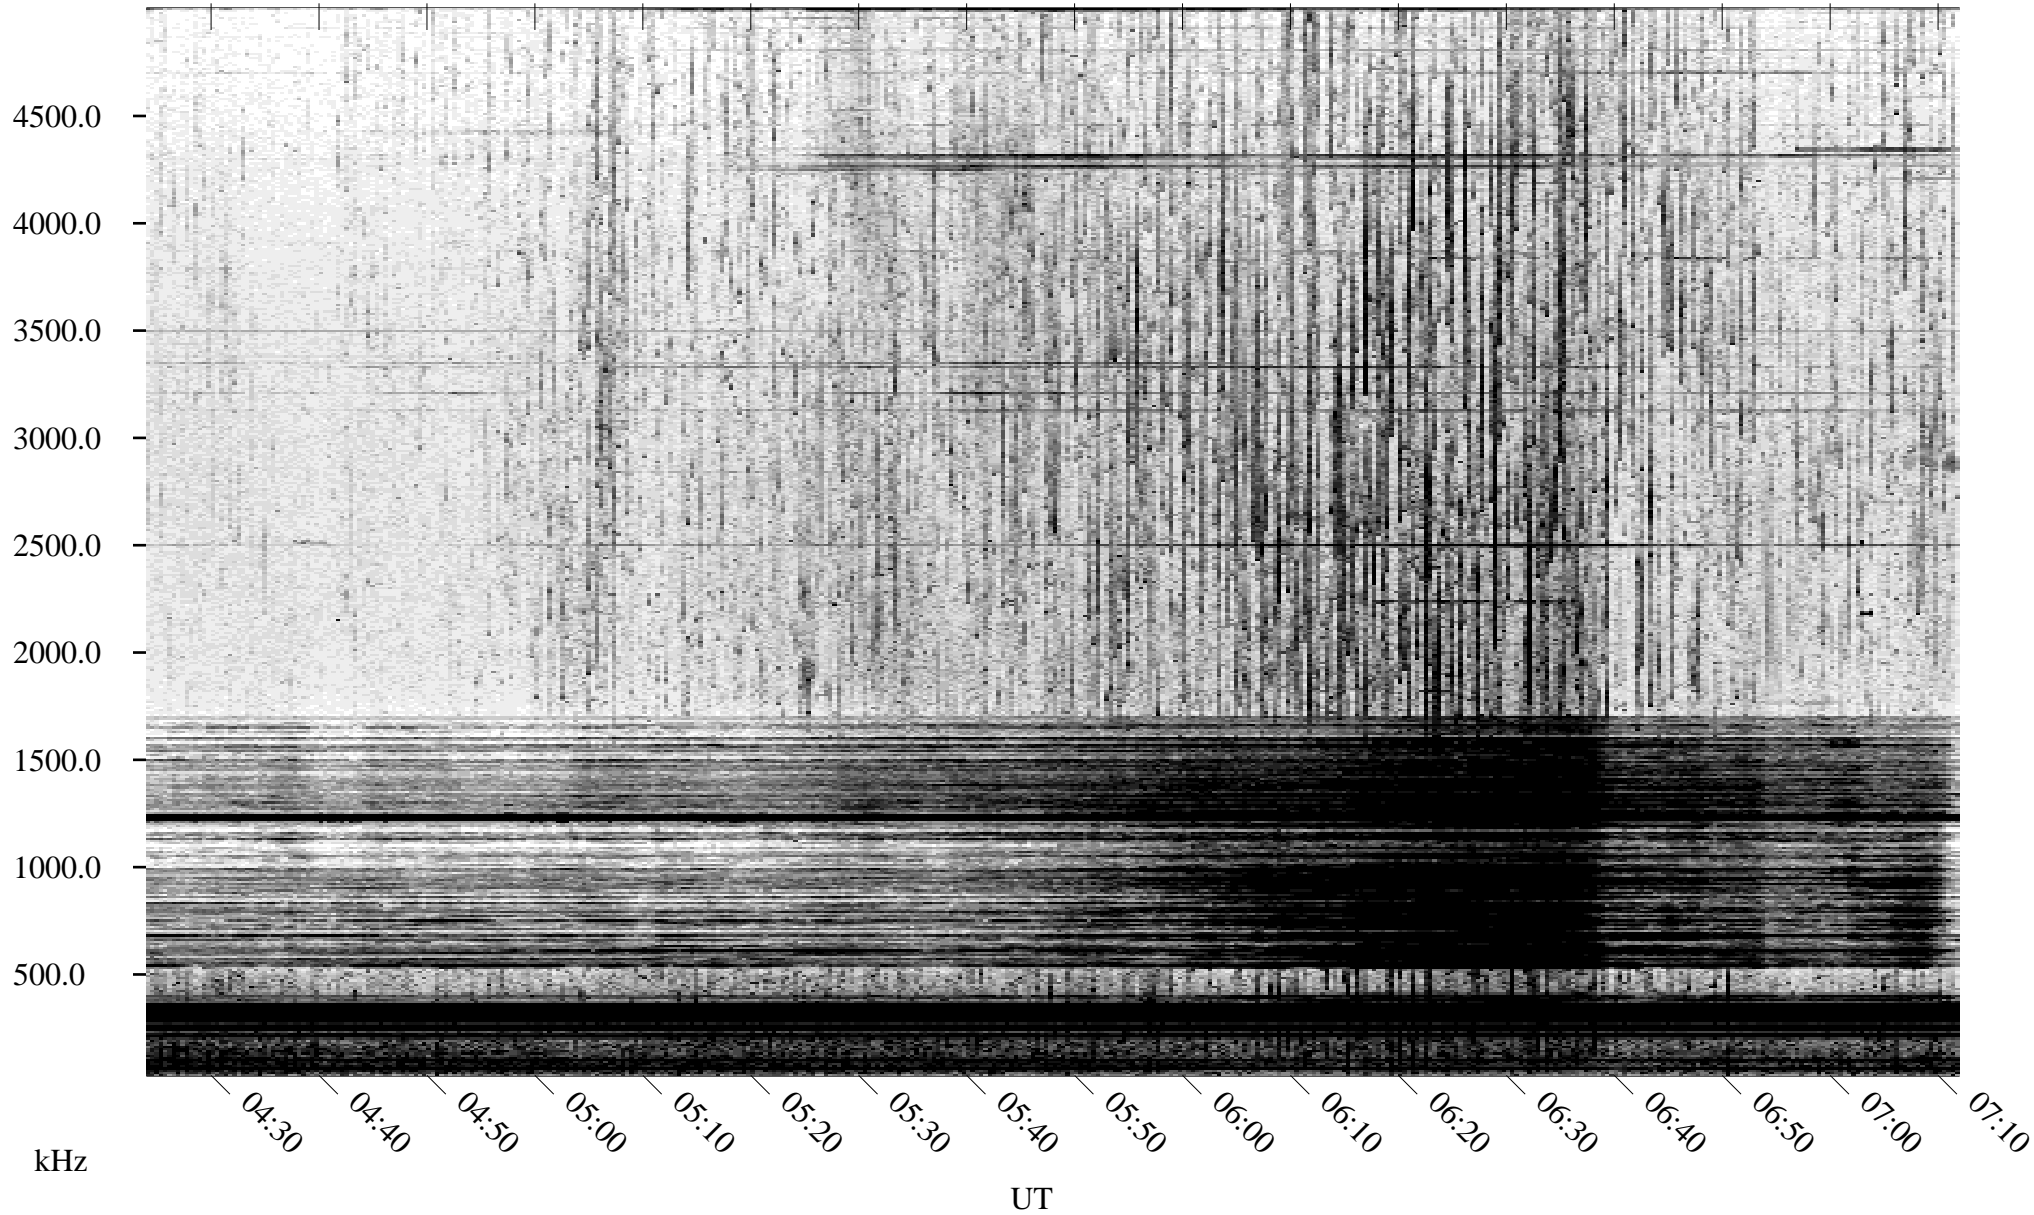

07/22/2005 Churchill, Manitoba

Linear Scale Black = 161 White = 15

ch052031.r00m max_12

Page 1

07/22/2005 Churchill, Manitoba

Linear Scale Black = 161 White = 15

ch05203l.r00m max_12

07/23/2005 Churchill, Manitoba

Linear Scale Black = 161 White = 15

ch05203l.r00m max_12

Page 3

07/23/2005 Churchill, Manitoba

Linear Scale Black = 161 White = 15

ch05203l.r00m max_12

Page 4

07/23/2005 Churchill, Manitoba

Linear Scale Black = 161 White = 15

ch052031.r00m max_12

Page 5

07/23/2005 Churchill, Manitoba

Linear Scale Black = 161 White = 15

ch052031.r00m max_12

Page 6

07/23/2005 Churchill, Manitoba

Linear Scale Black = 161 White = 15

ch052031l.r00m max_12

Page 7

07/23/2005 Churchill, Manitoba

Linear Scale Black = 161 White = 15

ch05203l.r00m max_12

Page 8