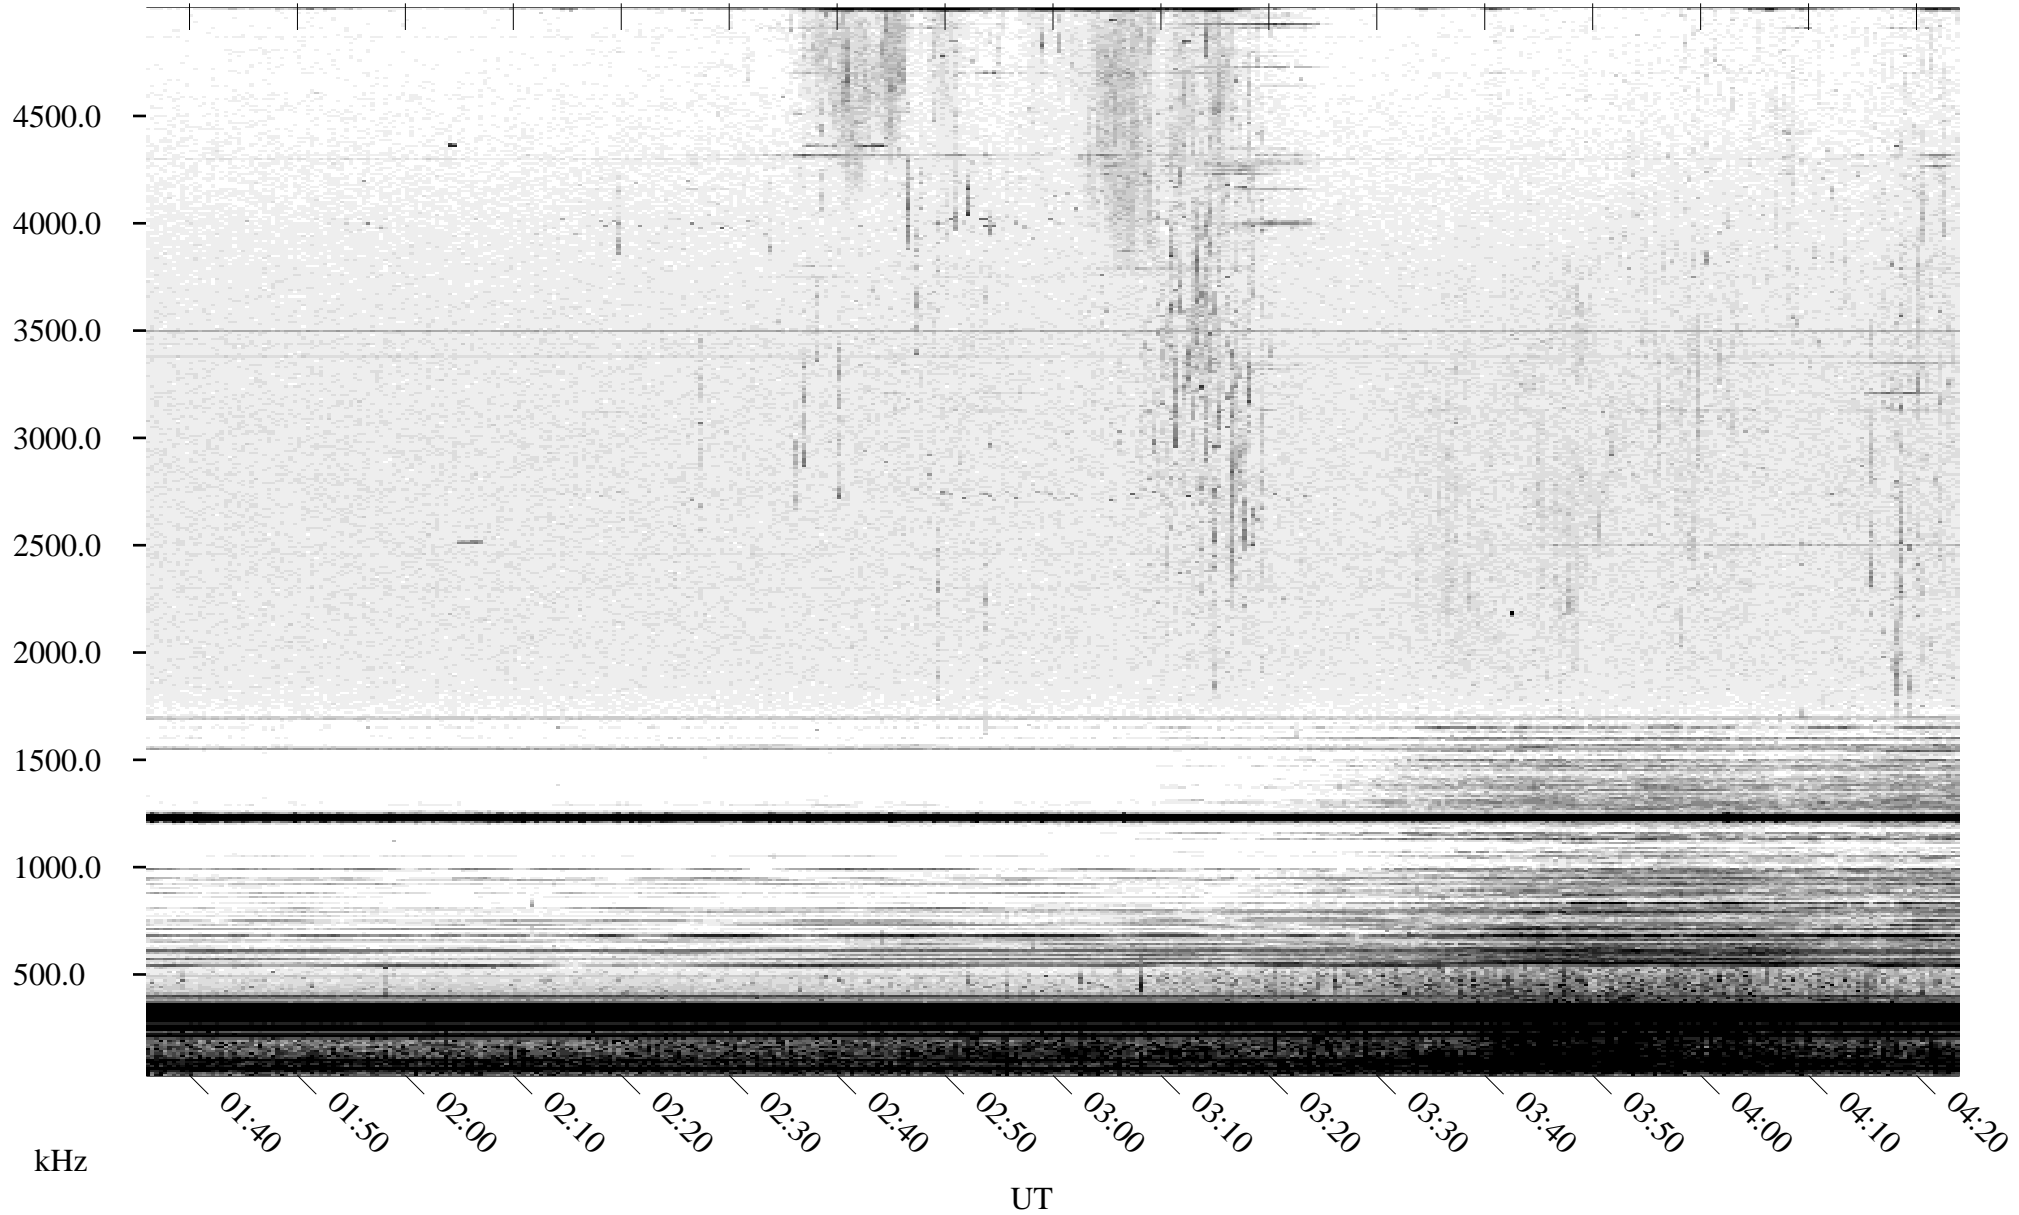

07/22/2005 Churchill, Manitoba

Linear Scale Black = 161 White = 15

ch052031.r00m max_12

Page 1

07/22/2005 Churchill, Manitoba

Linear Scale Black = 161 White = 15

ch05203l.r00m max_12

07/23/2005 Churchill, Manitoba

Linear Scale Black = 161 White = 15

ch05203l.r00m max_12

Page 3

07/23/2005 Churchill, Manitoba

Linear Scale Black = 161 White = 15

ch05203l.r00m max_12

Page 4

07/23/2005 Churchill, Manitoba

Linear Scale Black = 161 White = 15

ch052031.r00m max_12

Page 5

07/23/2005 Churchill, Manitoba

Linear Scale Black = 161 White = 15

ch052031.r00m max_12

Page 6

07/23/2005 Churchill, Manitoba

Linear Scale Black = 161 White = 15

ch052031l.r00m max_12

Page 7

07/23/2005 Churchill, Manitoba

Linear Scale Black = 161 White = 15

ch05203l.r00m max_12

Page 8