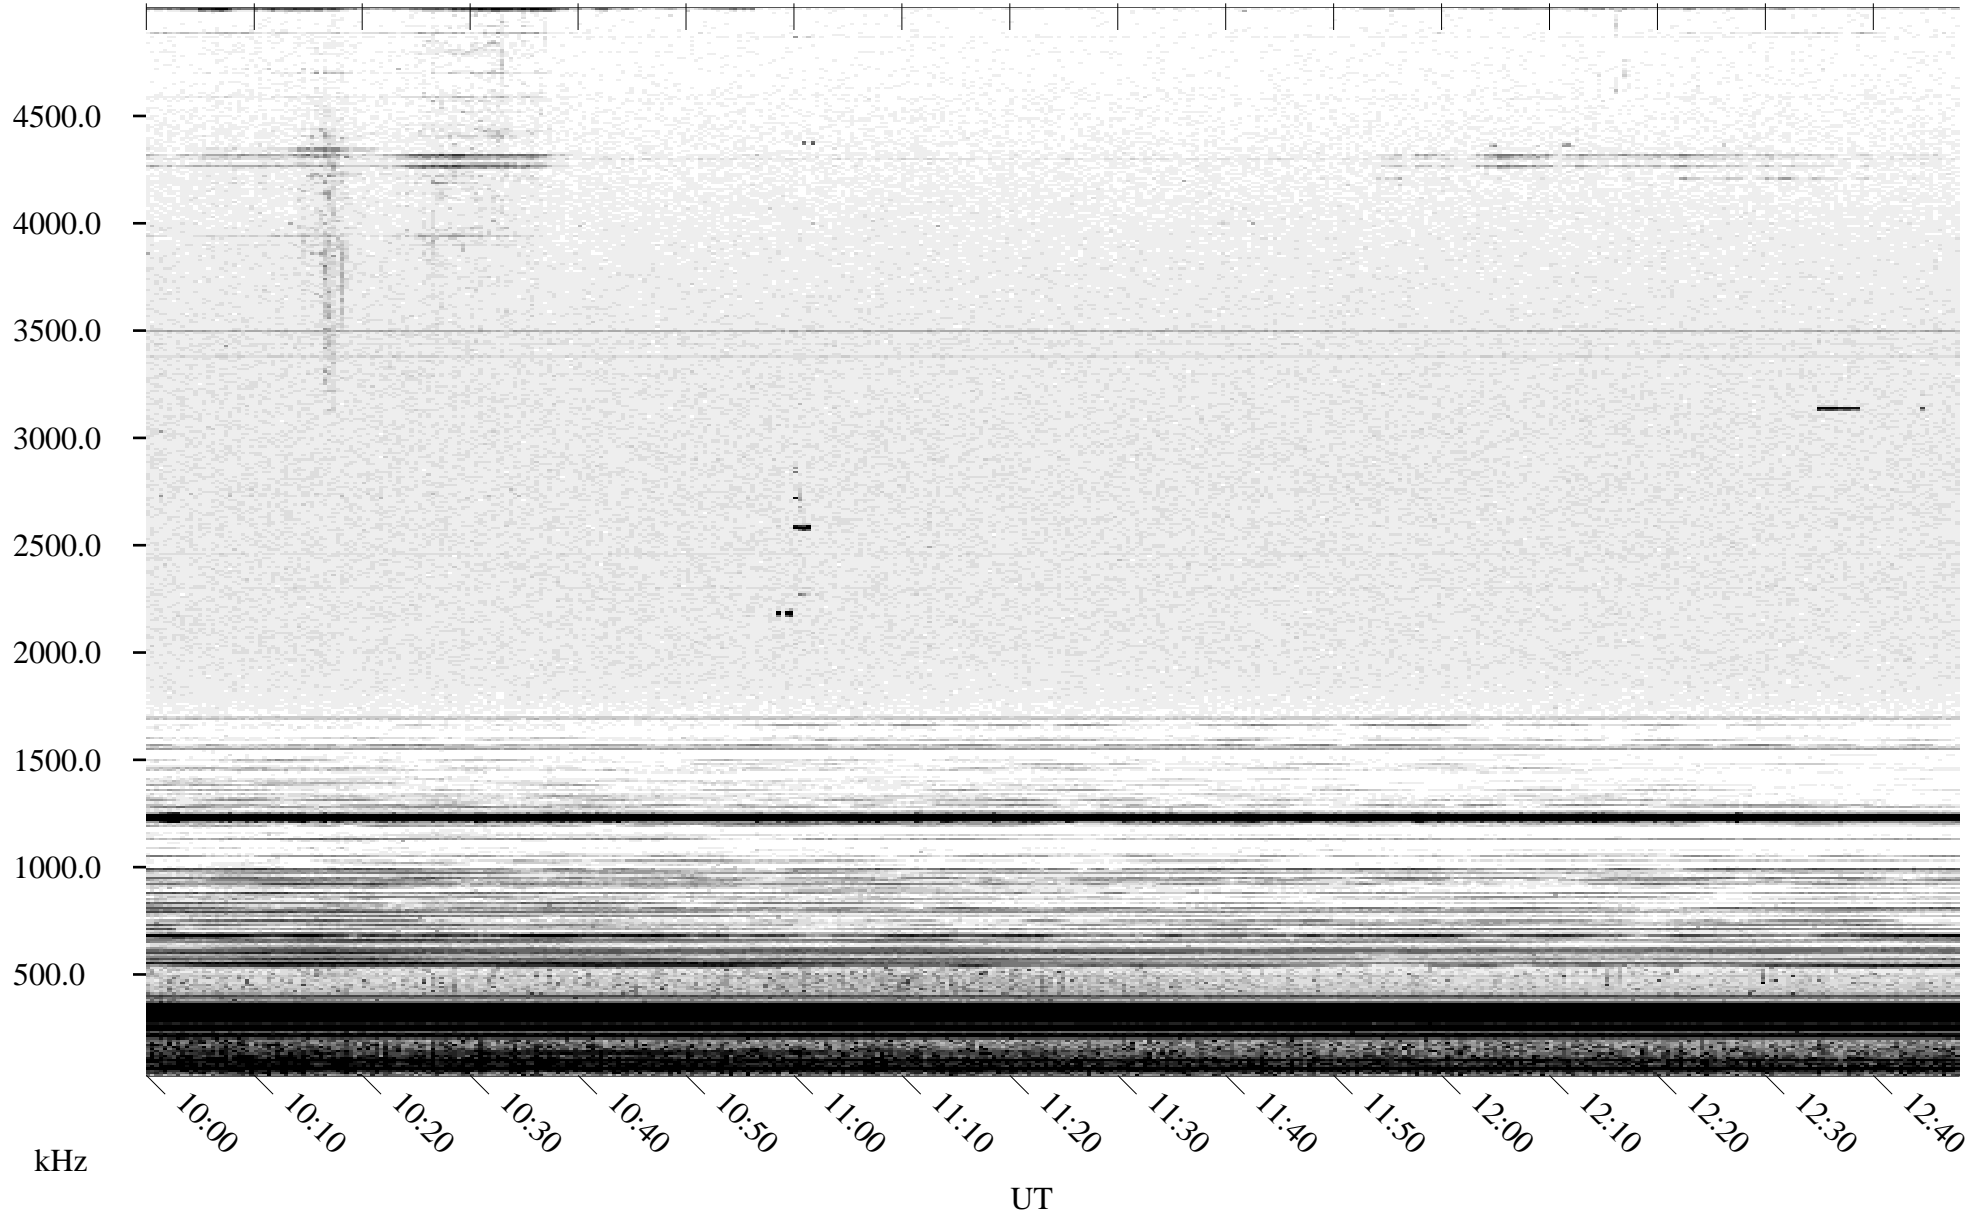

07/22/2005 Churchill, Manitoba

Linear Scale Black = 161 White = 15

ch052031.r00m max_12

Page 1

07/22/2005 Churchill, Manitoba

Linear Scale Black = 161 White = 15

ch05203l.r00m max_12

07/23/2005 Churchill, Manitoba

Linear Scale Black = 161 White = 15

ch05203l.r00m max_12

Page 3

07/23/2005 Churchill, Manitoba

Linear Scale Black = 161 White = 15

ch05203l.r00m max_12

Page 4

07/23/2005 Churchill, Manitoba

Linear Scale Black = 161 White = 15

ch052031.r00m max_12

Page 5

07/23/2005 Churchill, Manitoba

Linear Scale Black = 161 White = 15

ch052031.r00m max_12

Page 6

07/23/2005 Churchill, Manitoba

Linear Scale Black = 161 White = 15

ch052031l.r00m max_12

Page 7

07/23/2005 Churchill, Manitoba

Linear Scale Black = 161 White = 15

ch05203l.r00m max_12

Page 8