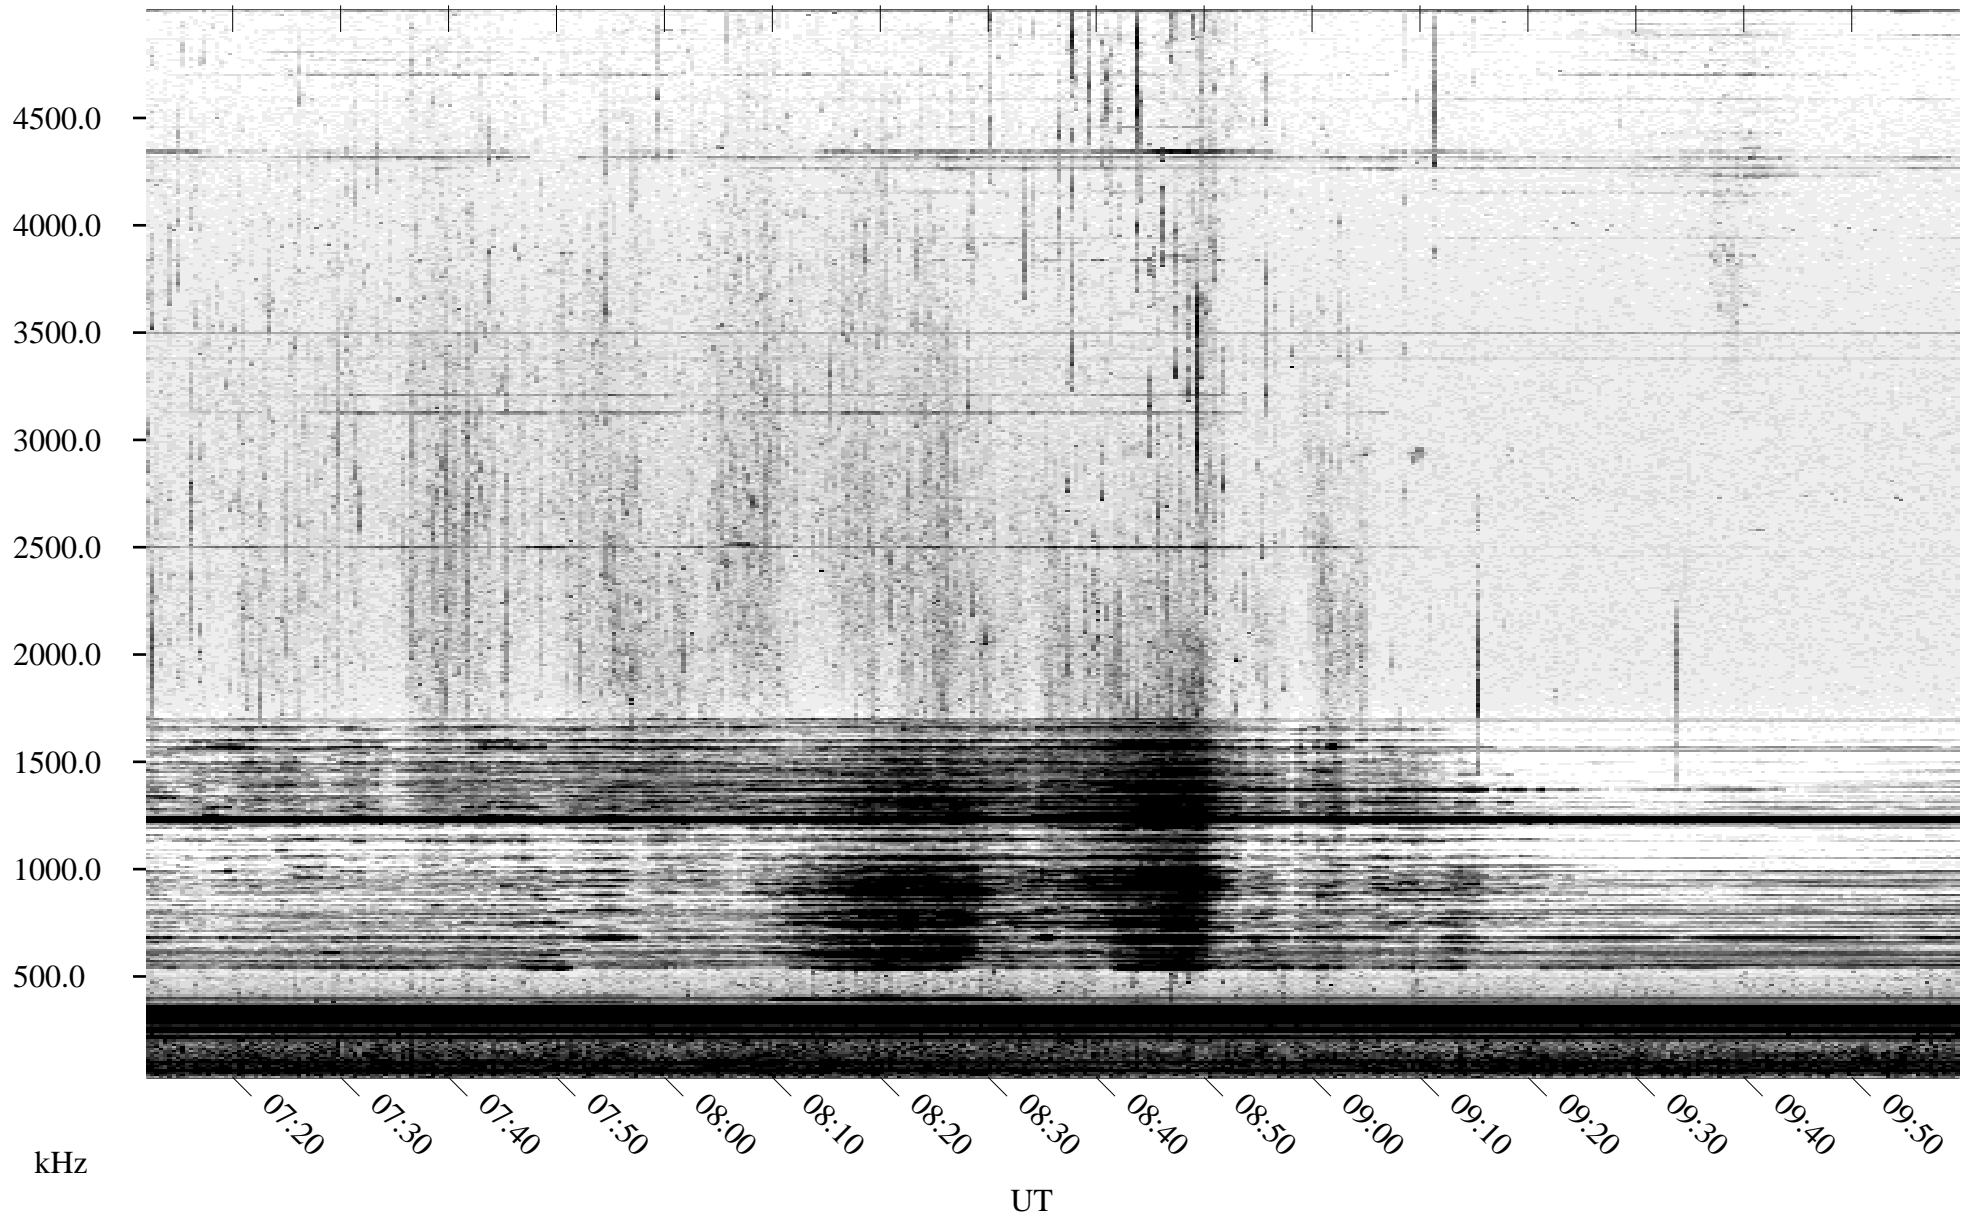

07/22/2005 Churchill, Manitoba

Linear Scale Black = 161 White = 15

ch052031.r00m max_12

Page 1

07/22/2005 Churchill, Manitoba

Linear Scale Black = 161 White = 15

ch05203l.r00m max_12

07/23/2005 Churchill, Manitoba

Linear Scale Black = 161 White = 15

ch05203l.r00m max_12

Page 3

07/23/2005 Churchill, Manitoba

Linear Scale Black = 161 White = 15

ch05203l.r00m max_12

Page 4

07/23/2005 Churchill, Manitoba

Linear Scale Black = 161 White = 15

ch052031.r00m max_12

Page 5

07/23/2005 Churchill, Manitoba

Linear Scale Black = 161 White = 15

ch052031.r00m max_12

Page 6

07/23/2005 Churchill, Manitoba

Linear Scale Black = 161 White = 15

ch052031l.r00m max_12

Page 7

07/23/2005 Churchill, Manitoba

Linear Scale Black = 161 White = 15

ch05203l.r00m max_12

Page 8