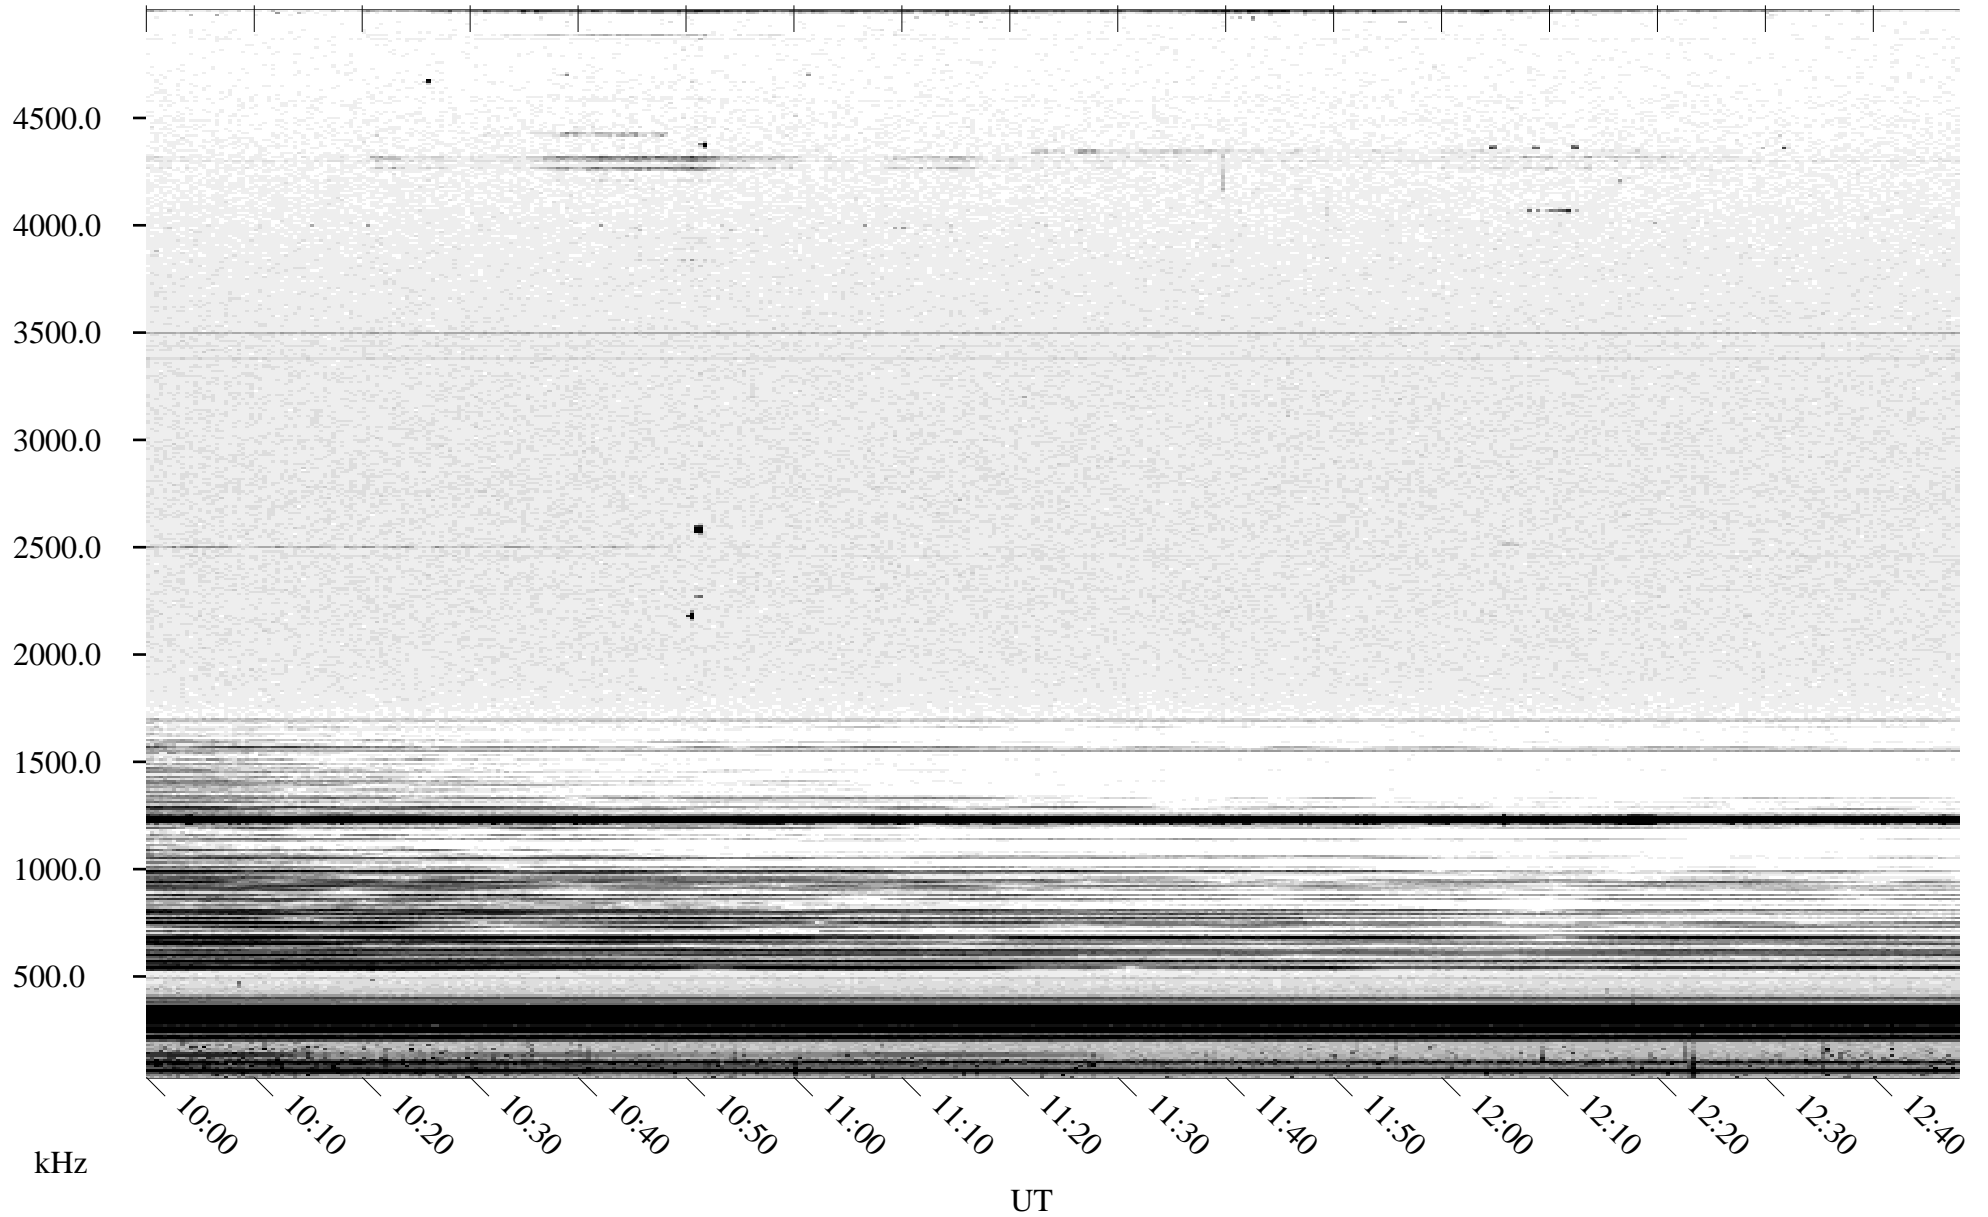

# 07/24/2005 Churchill, Manitoba

Linear Scale    Black = 161    White = 15

ch05204l.r00m max\_12

Page 4

# 07/24/2005 Churchill, Manitoba

Linear Scale    Black = 161    White = 15

ch05204l.r00m max\_12

Page 5

# 07/24/2005 Churchill, Manitoba

Linear Scale    Black = 161    White = 15

ch05204l.r00m max\_12

Page 6

# 07/24/2005 Churchill, Manitoba

Linear Scale    Black = 161    White = 15

ch05204l.r00m max\_12

Page 7

07/24/2005 Churchill, Manitoba

Linear Scale Black = 161 White = 15

ch05204l.r00m max\_12

Page 8