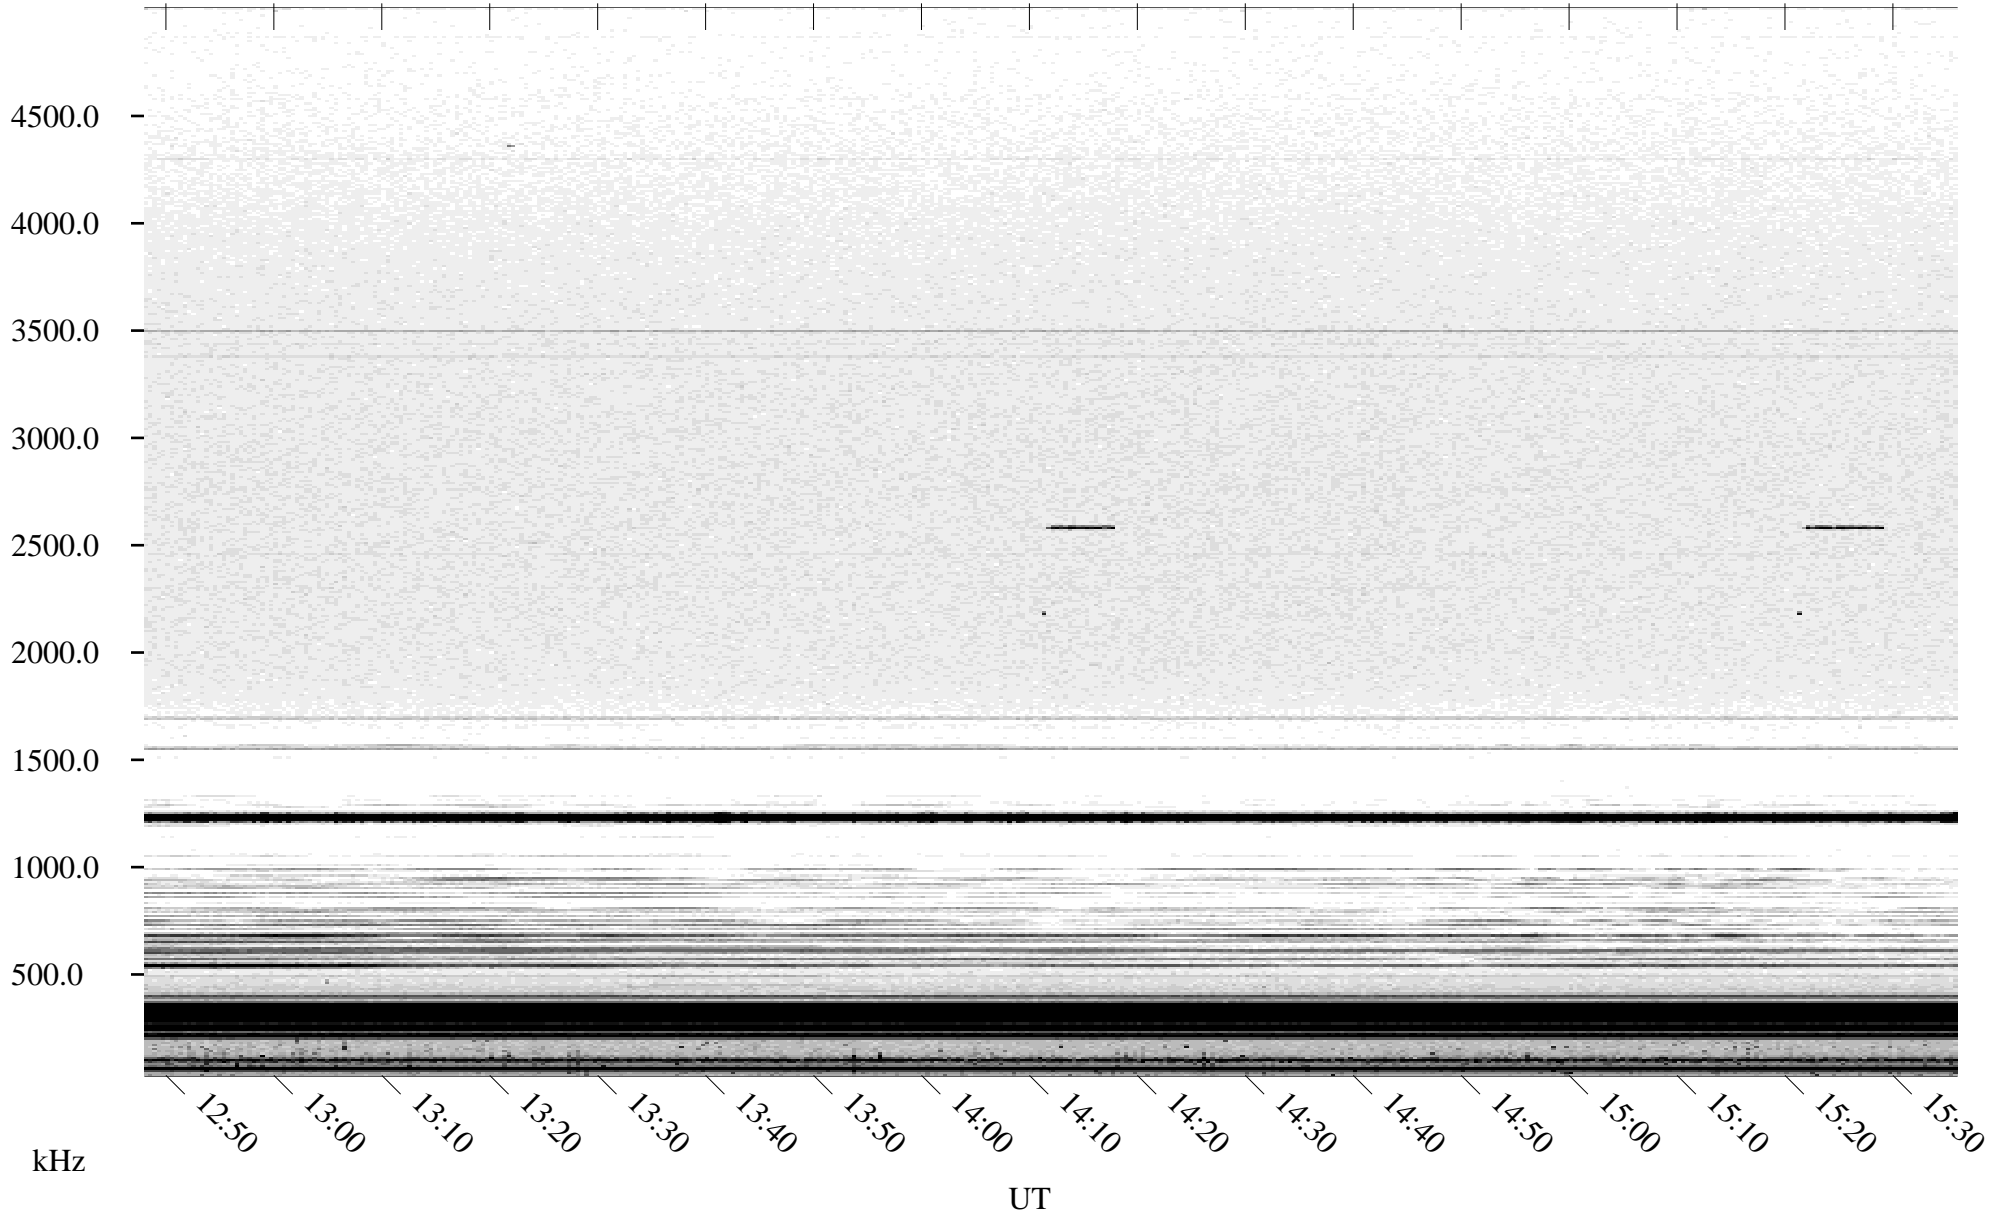

# 07/24/2005 Churchill, Manitoba

Linear Scale    Black = 161    White = 15

ch05204l.r00m max\_12

Page 4

# 07/24/2005 Churchill, Manitoba

Linear Scale    Black = 161    White = 15

ch05204l.r00m max\_12

Page 5

# 07/24/2005 Churchill, Manitoba

Linear Scale    Black = 161    White = 15

ch05204l.r00m max\_12

Page 6

# 07/24/2005 Churchill, Manitoba

Linear Scale    Black = 161    White = 15

ch05204l.r00m max\_12

Page 7

07/24/2005 Churchill, Manitoba

Linear Scale Black = 161 White = 15

ch05204l.r00m max\_12

Page 8