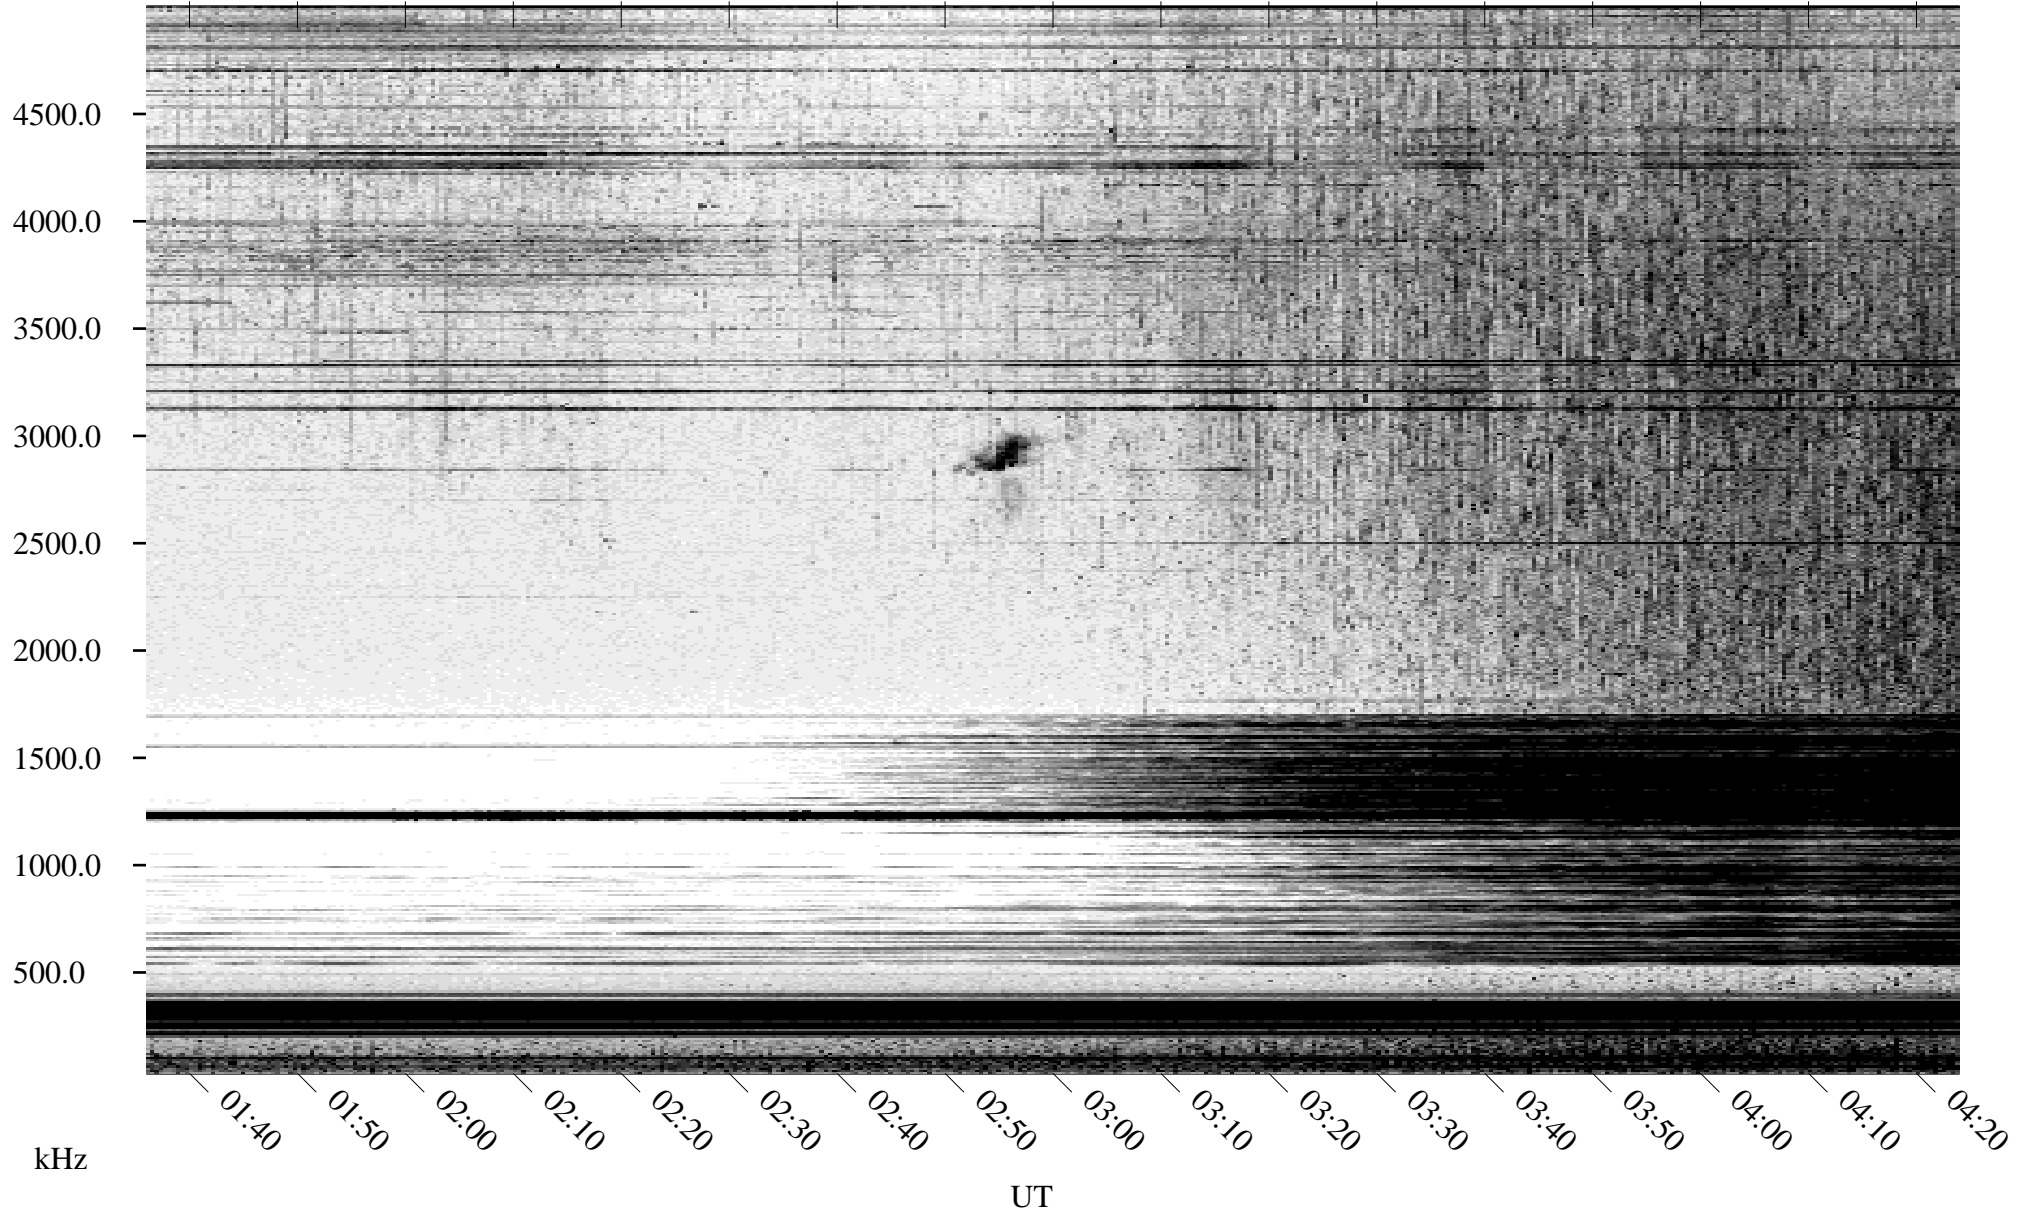

07/24/2005 Churchill, Manitoba

Linear Scale Black = 161 White = 15

ch052051.r00m max_12

Page 1

07/24/2005 Churchill, Manitoba

Linear Scale Black = 161 White = 15

ch052051.r00m max_12

Page 2

07/25/2005 Churchill, Manitoba

Linear Scale Black = 161 White = 15

ch052051.r00m max_12

Page 3

07/25/2005 Churchill, Manitoba

Linear Scale Black = 161 White = 15

ch052051.r00m max_12

Page 4

07/25/2005 Churchill, Manitoba

Linear Scale Black = 161 White = 15

ch052051.r00m max_12

07/25/2005 Churchill, Manitoba

Linear Scale Black = 161 White = 15

ch052051.r00m max_12

Page 6

07/25/2005 Churchill, Manitoba

Linear Scale Black = 161 White = 15

ch052051.r00m max_12

Page 7

07/25/2005 Churchill, Manitoba

Linear Scale Black = 161 White = 15

ch052051.r00m max_12