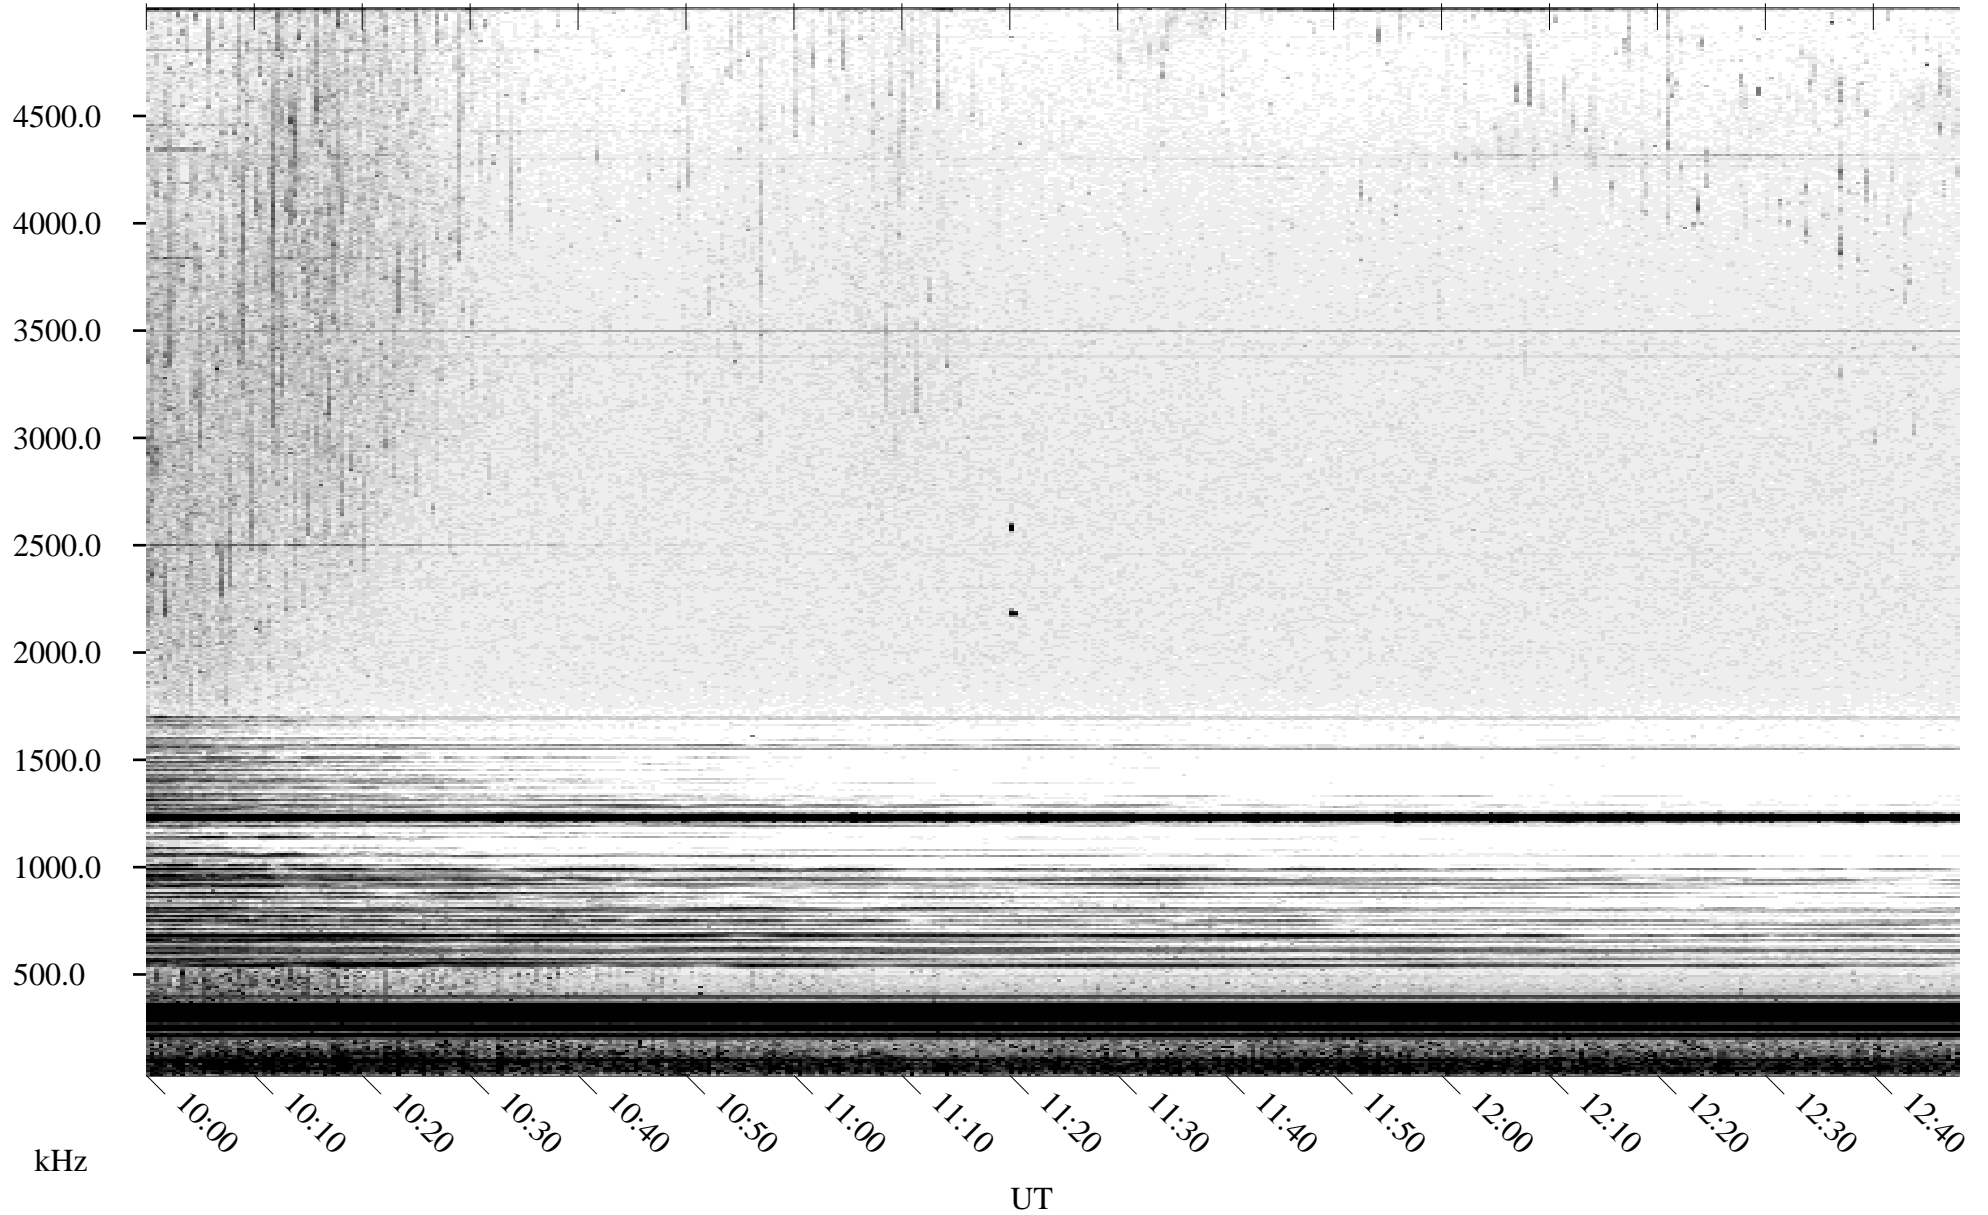

07/24/2005 Churchill, Manitoba

Linear Scale Black = 161 White = 15

ch052051.r00m max_12

Page 1

07/24/2005 Churchill, Manitoba

Linear Scale Black = 161 White = 15

ch052051.r00m max_12

Page 2

07/25/2005 Churchill, Manitoba

Linear Scale Black = 161 White = 15

ch052051.r00m max_12

Page 3

07/25/2005 Churchill, Manitoba

Linear Scale Black = 161 White = 15

ch052051.r00m max_12

Page 4

07/25/2005 Churchill, Manitoba

Linear Scale Black = 161 White = 15

ch052051.r00m max_12

07/25/2005 Churchill, Manitoba

Linear Scale Black = 161 White = 15

ch052051.r00m max_12

Page 6

07/25/2005 Churchill, Manitoba

Linear Scale Black = 161 White = 15

ch052051.r00m max_12

Page 7

07/25/2005 Churchill, Manitoba

Linear Scale Black = 161 White = 15

ch052051.r00m max_12