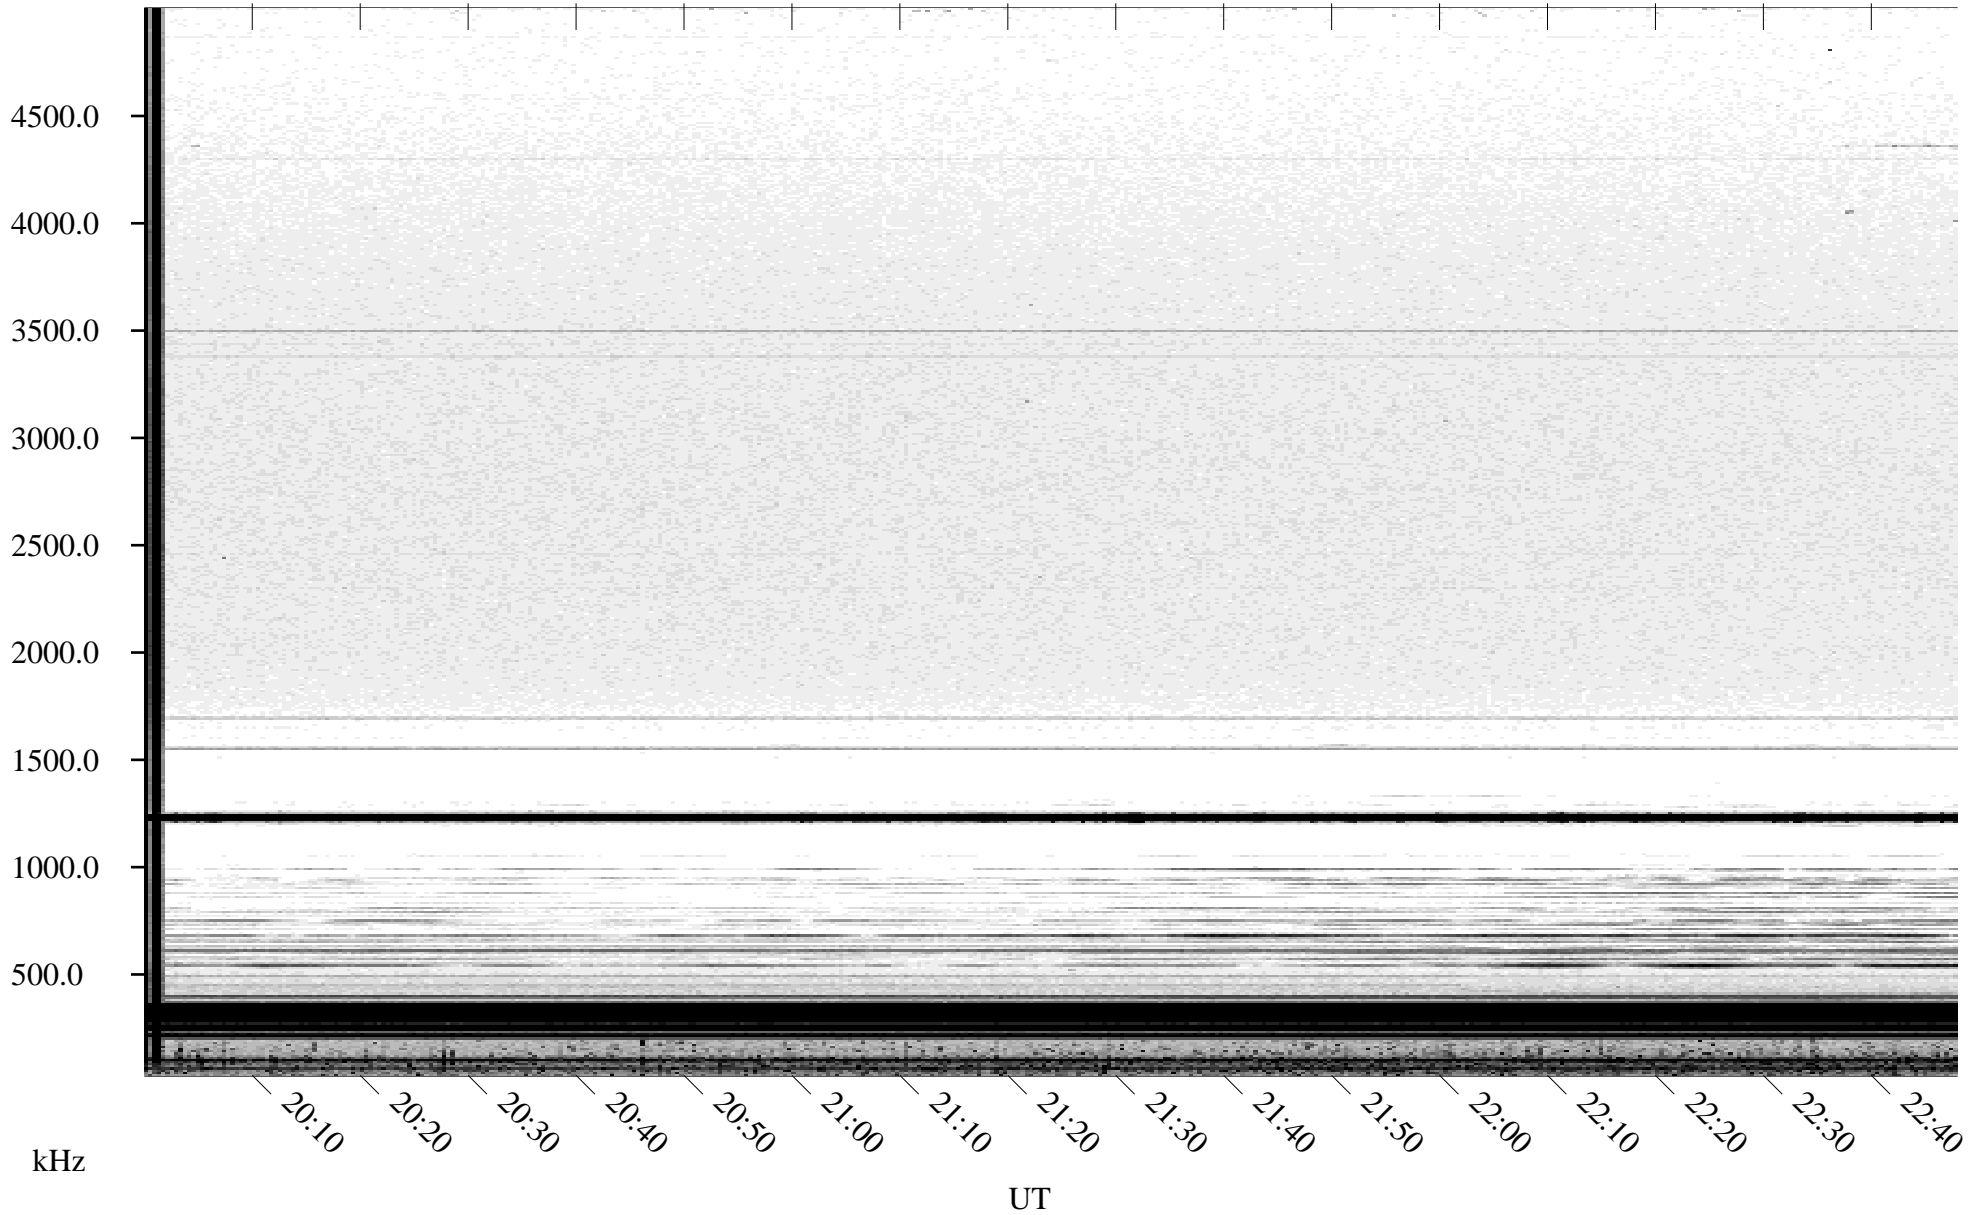

07/24/2005 Churchill, Manitoba

Linear Scale Black = 161 White = 15

ch052051.r00m max_12

Page 1

07/24/2005 Churchill, Manitoba

Linear Scale Black = 161 White = 15

ch052051.r00m max_12

Page 2

07/25/2005 Churchill, Manitoba

Linear Scale Black = 161 White = 15

ch052051.r00m max_12

Page 3

07/25/2005 Churchill, Manitoba

Linear Scale Black = 161 White = 15

ch052051.r00m max_12

Page 4

07/25/2005 Churchill, Manitoba

Linear Scale Black = 161 White = 15

ch052051.r00m max_12

07/25/2005 Churchill, Manitoba

Linear Scale Black = 161 White = 15

ch052051.r00m max_12

Page 6

07/25/2005 Churchill, Manitoba

Linear Scale Black = 161 White = 15

ch052051.r00m max_12

Page 7

07/25/2005 Churchill, Manitoba

Linear Scale Black = 161 White = 15

ch052051.r00m max_12