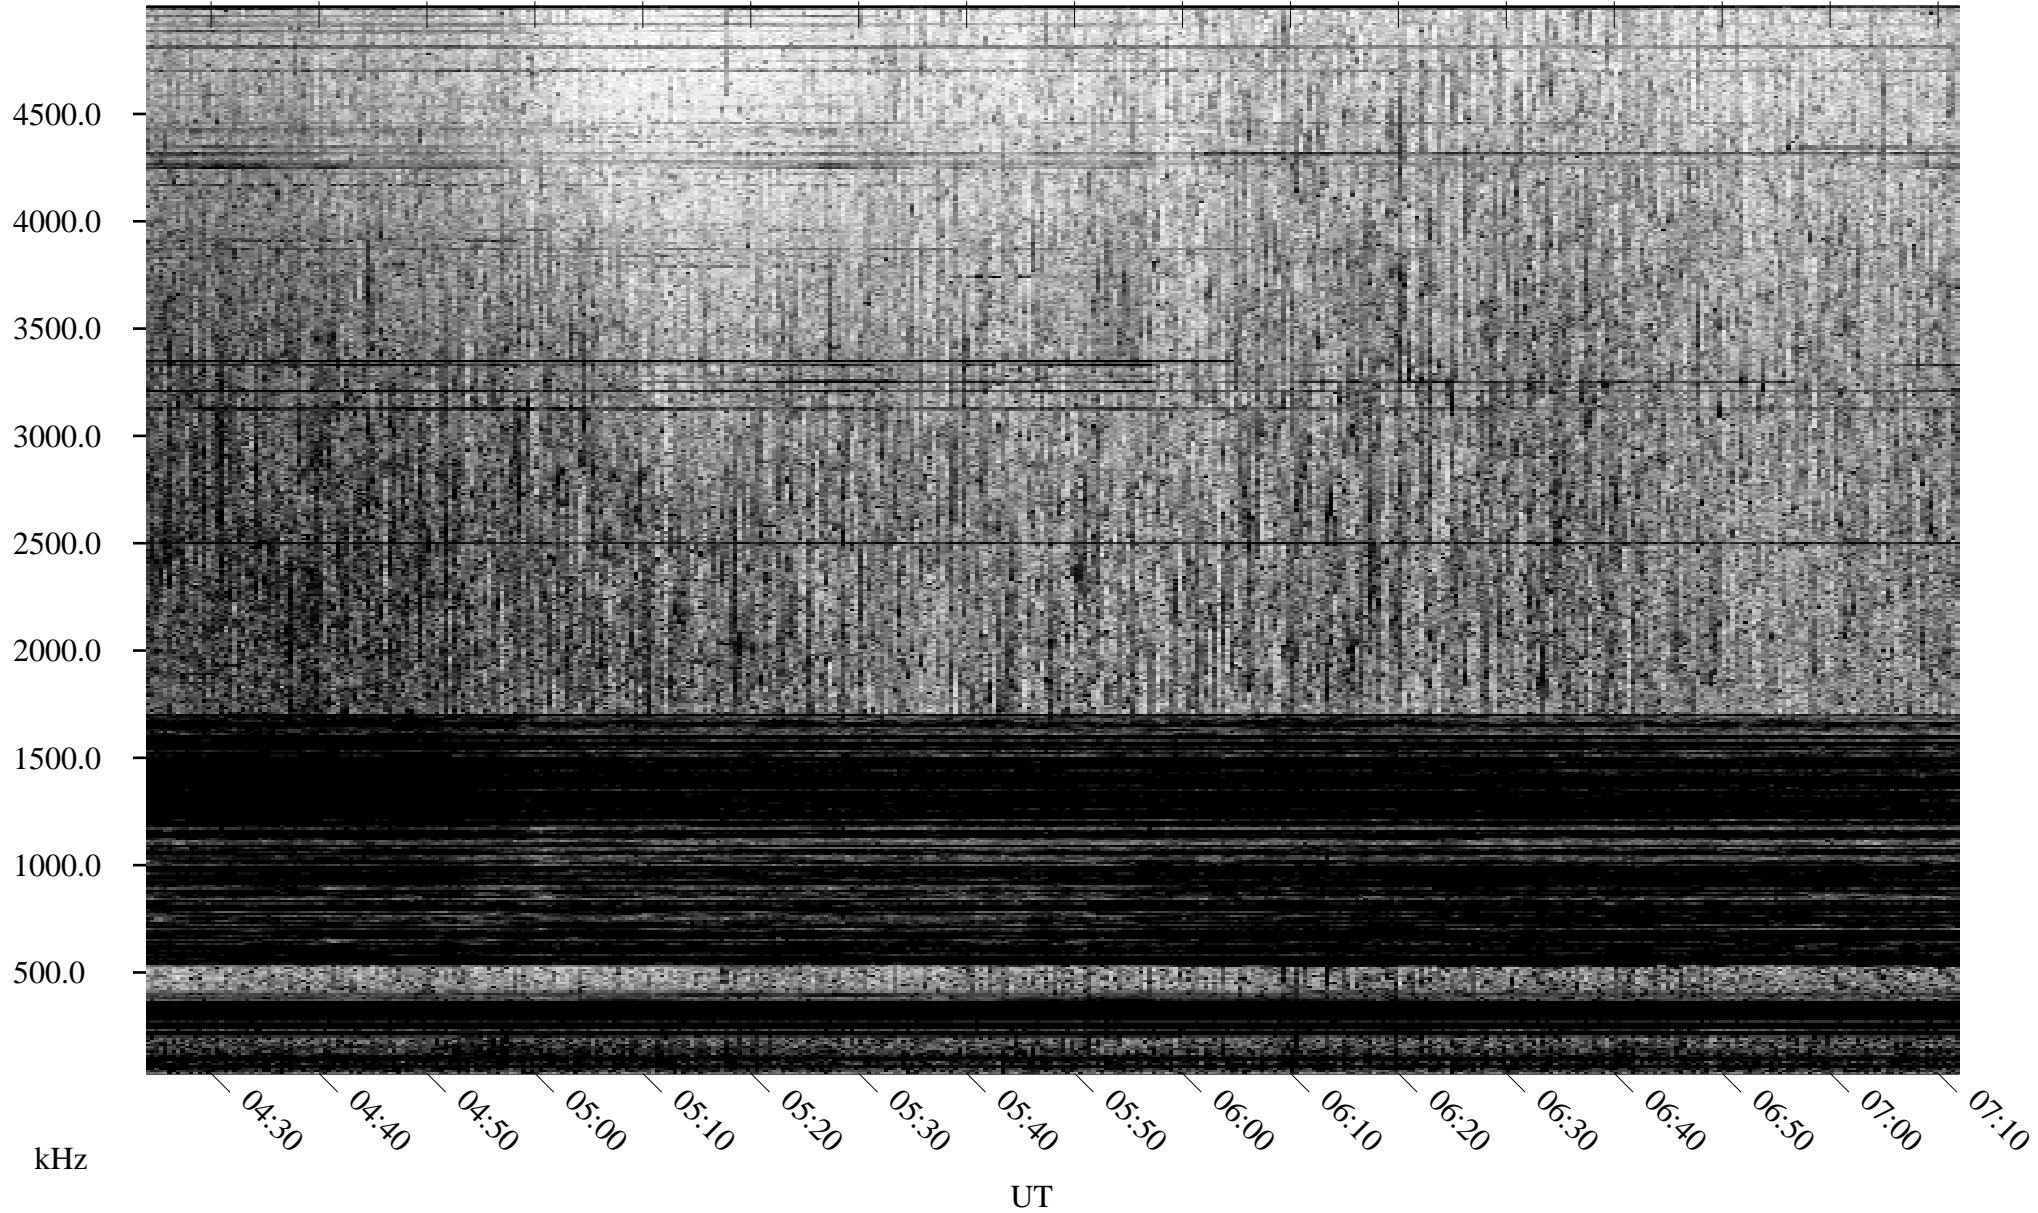

07/24/2005 Churchill, Manitoba

Linear Scale Black = 161 White = 15

ch052051.r00m max_12

Page 1

07/24/2005 Churchill, Manitoba

Linear Scale Black = 161 White = 15

ch052051.r00m max_12

Page 2

07/25/2005 Churchill, Manitoba

Linear Scale Black = 161 White = 15

ch052051.r00m max_12

Page 3

07/25/2005 Churchill, Manitoba

Linear Scale Black = 161 White = 15

ch052051.r00m max_12

Page 4

07/25/2005 Churchill, Manitoba

Linear Scale Black = 161 White = 15

ch052051.r00m max_12

07/25/2005 Churchill, Manitoba

Linear Scale Black = 161 White = 15

ch052051.r00m max_12

Page 6

07/25/2005 Churchill, Manitoba

Linear Scale Black = 161 White = 15

ch052051.r00m max_12

Page 7

07/25/2005 Churchill, Manitoba

Linear Scale Black = 161 White = 15

ch052051.r00m max_12