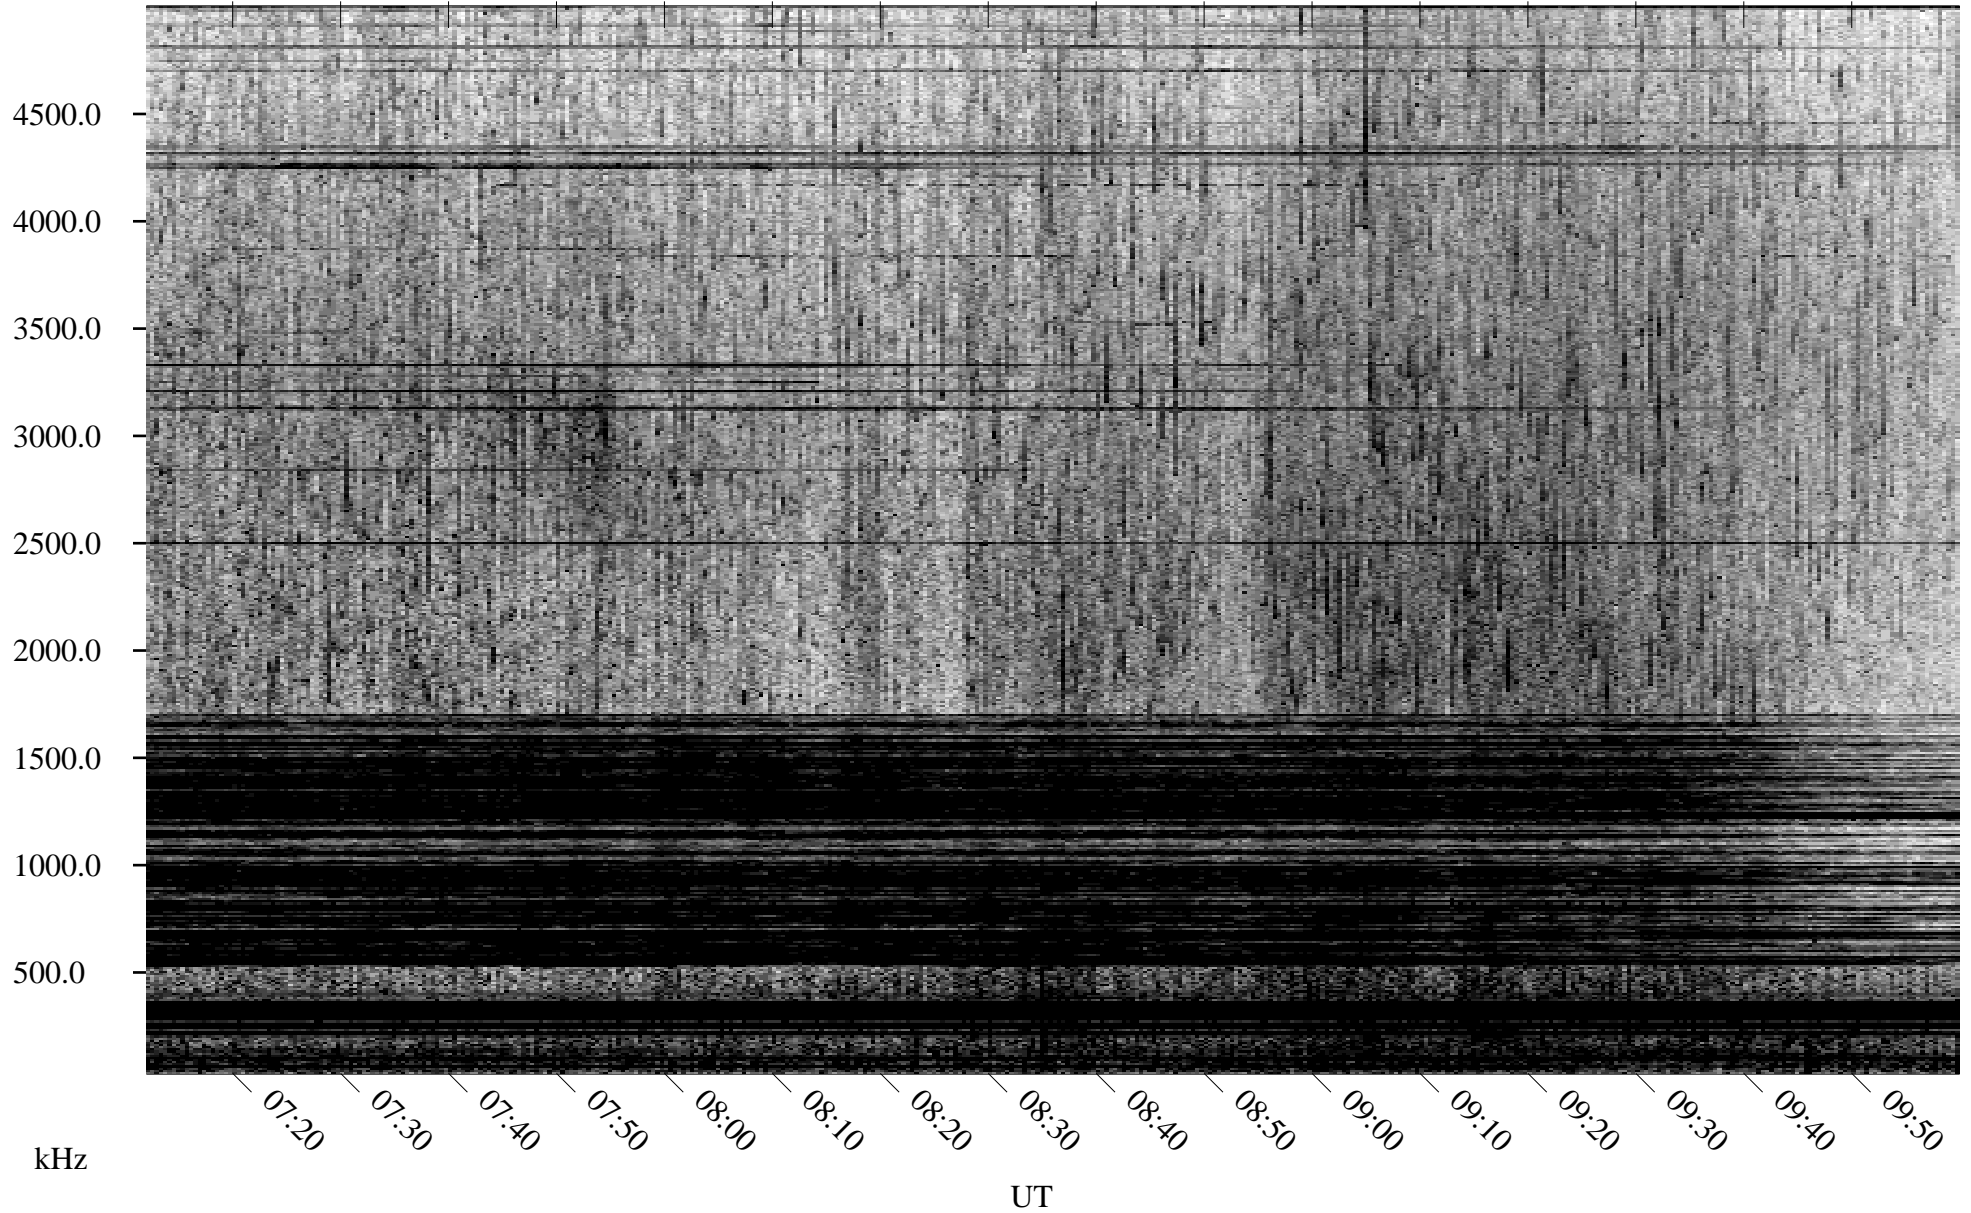

07/24/2005 Churchill, Manitoba

Linear Scale Black = 161 White = 15

ch052051.r00m max_12

Page 1

07/24/2005 Churchill, Manitoba

Linear Scale Black = 161 White = 15

ch052051.r00m max_12

Page 2

07/25/2005 Churchill, Manitoba

Linear Scale Black = 161 White = 15

ch052051.r00m max_12

Page 3

07/25/2005 Churchill, Manitoba

Linear Scale Black = 161 White = 15

ch052051.r00m max_12

Page 4

07/25/2005 Churchill, Manitoba

Linear Scale Black = 161 White = 15

ch052051.r00m max_12

07/25/2005 Churchill, Manitoba

Linear Scale Black = 161 White = 15

ch052051.r00m max_12

Page 6

07/25/2005 Churchill, Manitoba

Linear Scale Black = 161 White = 15

ch052051.r00m max_12

Page 7

07/25/2005 Churchill, Manitoba

Linear Scale Black = 161 White = 15

ch052051.r00m max_12