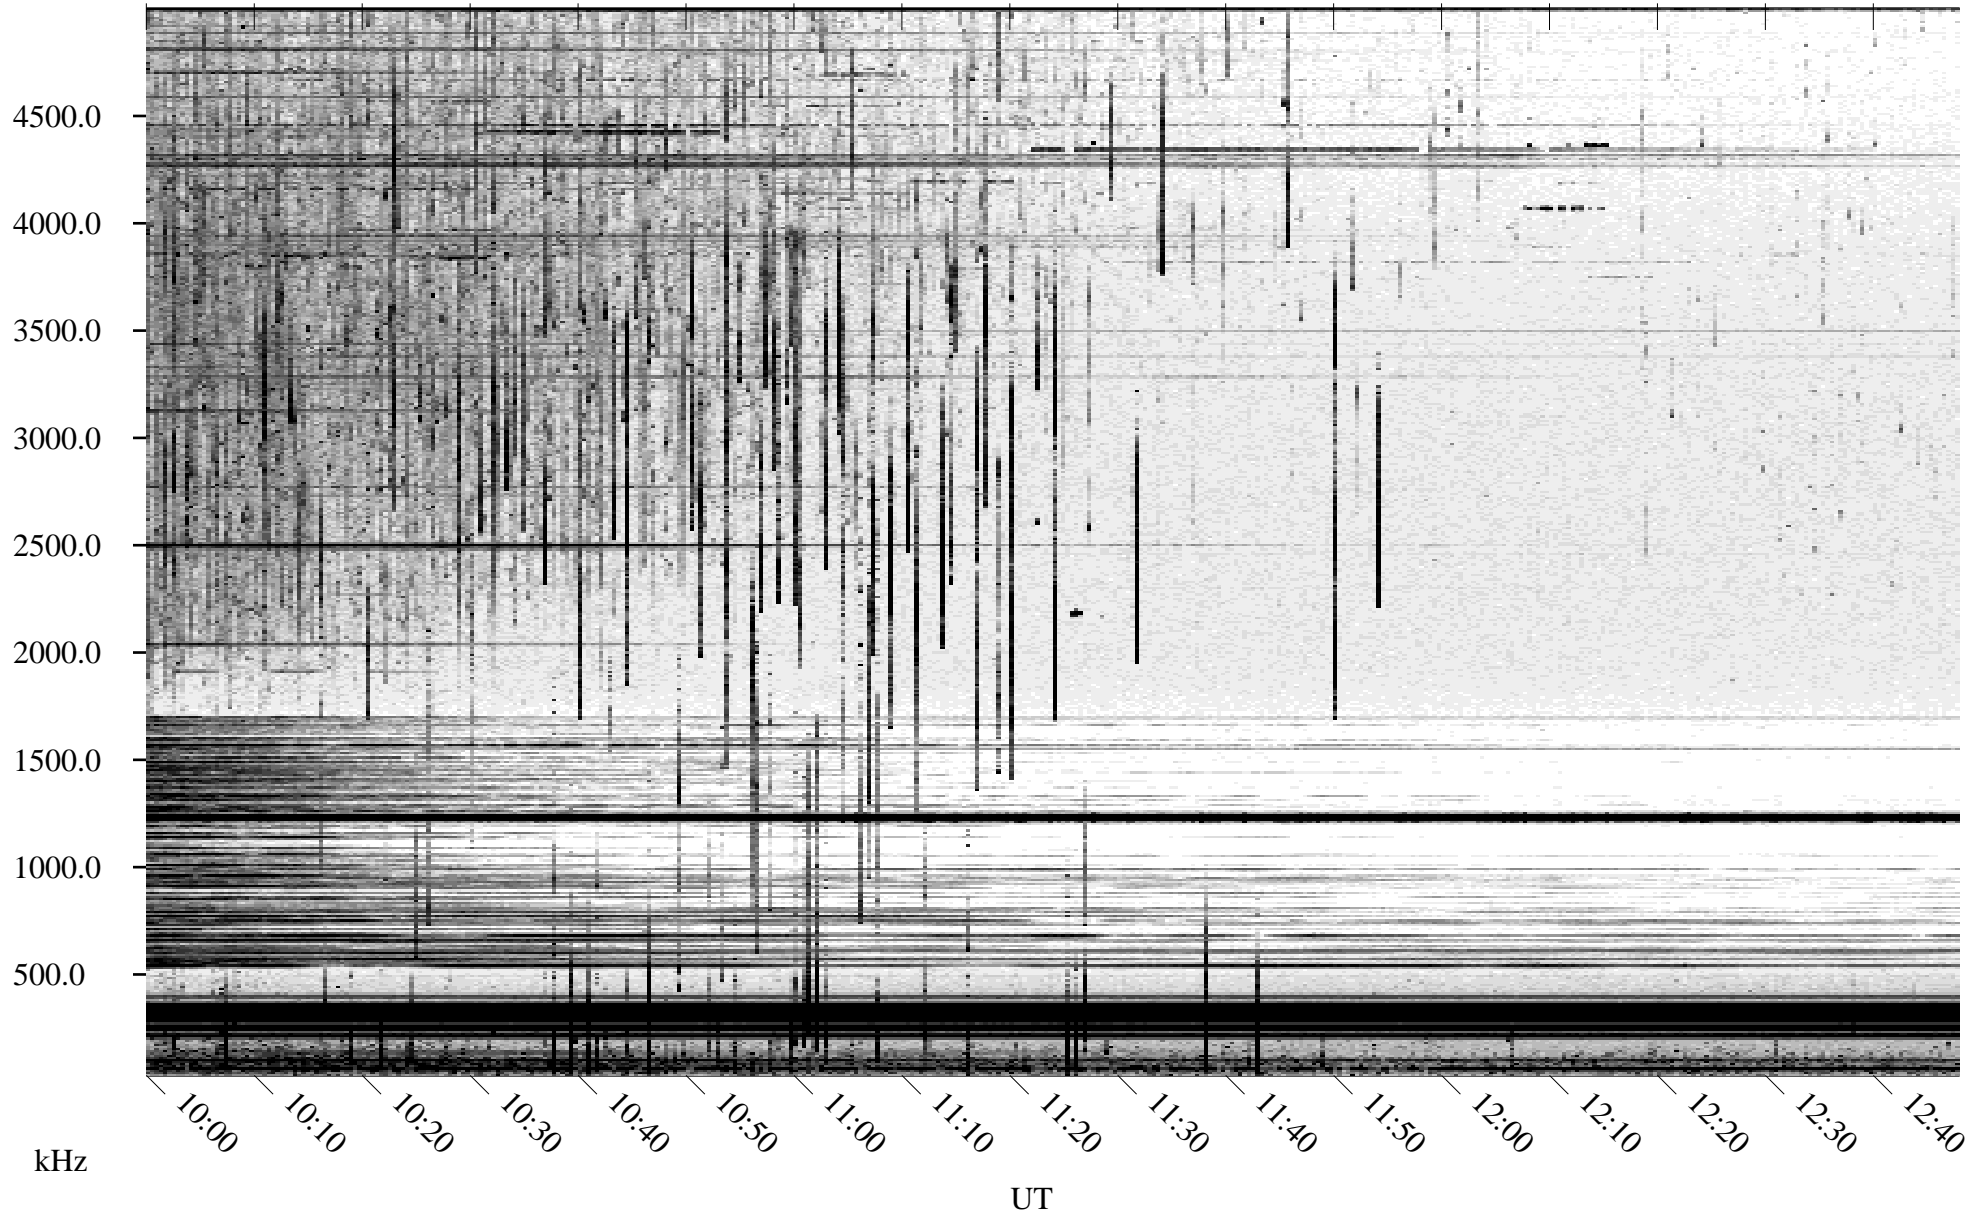

07/25/2005 Churchill, Manitoba

Linear Scale Black = 161 White = 15

ch05206l.r00m max_12

Page 1

07/25/2005 Churchill, Manitoba

Linear Scale Black = 161 White = 15

ch05206l.r00m max_12

Page 2

07/26/2005 Churchill, Manitoba

Linear Scale Black = 161 White = 15

ch05206l.r00m max_12

Page 3

07/26/2005 Churchill, Manitoba

Linear Scale Black = 161 White = 15

ch05206l.r00m max_12

Page 4

07/26/2005 Churchill, Manitoba

Linear Scale Black = 161 White = 15

ch05206l.r00m max_12

Page 5

07/26/2005 Churchill, Manitoba

Linear Scale Black = 161 White = 15

ch05206l.r00m max_12

Page 6

07/26/2005 Churchill, Manitoba

Linear Scale Black = 161 White = 15

ch05206l.r00m max_12

Page 7

07/26/2005 Churchill, Manitoba

Linear Scale Black = 161 White = 15

ch05206l.r00m max_12