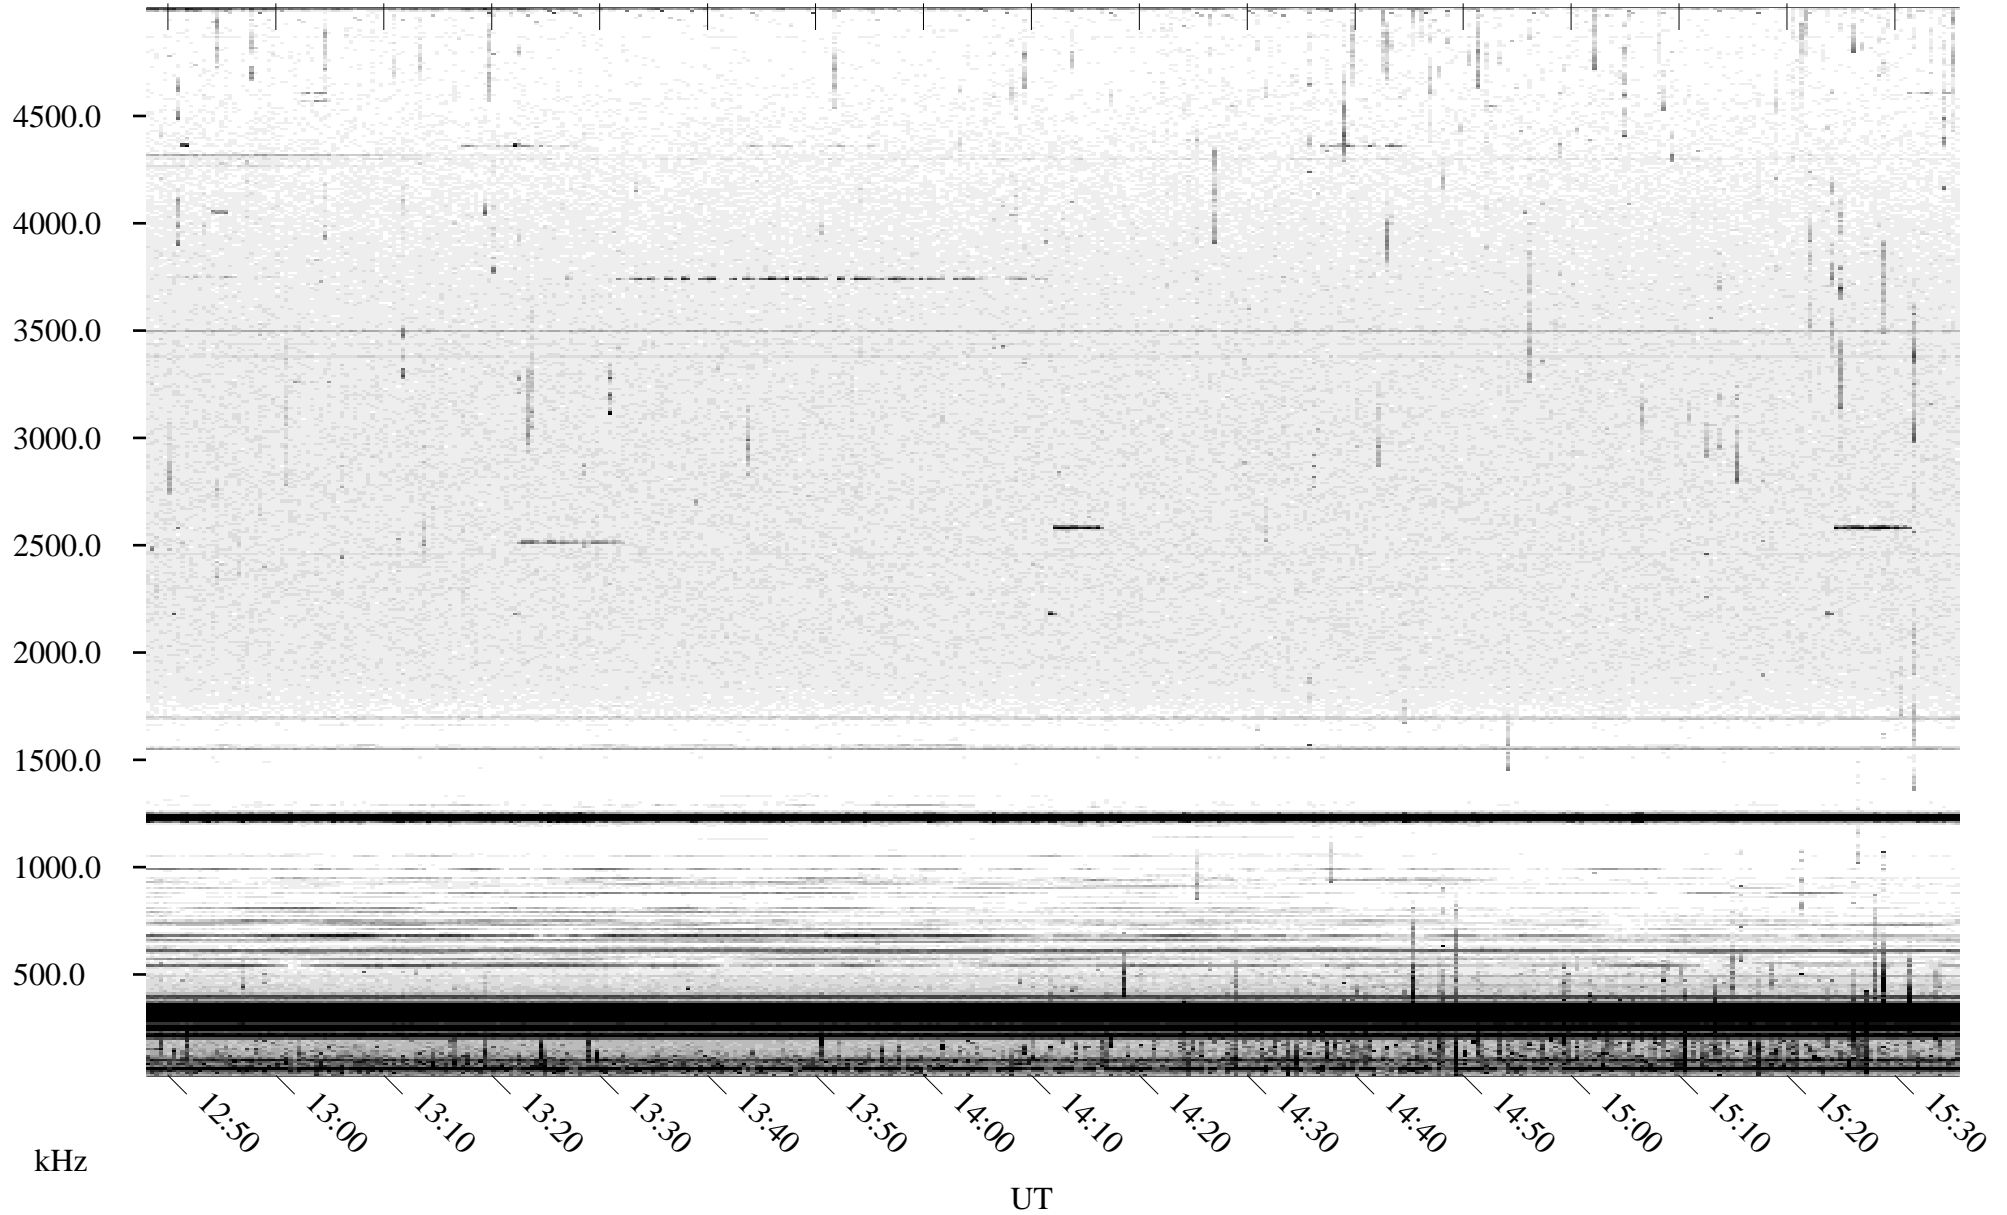

07/25/2005 Churchill, Manitoba

Linear Scale Black = 161 White = 15

ch05206l.r00m max_12

Page 1

07/25/2005 Churchill, Manitoba

Linear Scale Black = 161 White = 15

ch05206l.r00m max_12

Page 2

07/26/2005 Churchill, Manitoba

Linear Scale Black = 161 White = 15

ch05206l.r00m max_12

Page 3

07/26/2005 Churchill, Manitoba

Linear Scale Black = 161 White = 15

ch05206l.r00m max_12

Page 4

07/26/2005 Churchill, Manitoba

Linear Scale Black = 161 White = 15

ch05206l.r00m max_12

Page 5

07/26/2005 Churchill, Manitoba

Linear Scale Black = 161 White = 15

ch05206l.r00m max_12

Page 6

07/26/2005 Churchill, Manitoba

Linear Scale Black = 161 White = 15

ch05206l.r00m max_12

Page 7

07/26/2005 Churchill, Manitoba

Linear Scale Black = 161 White = 15

ch05206l.r00m max_12