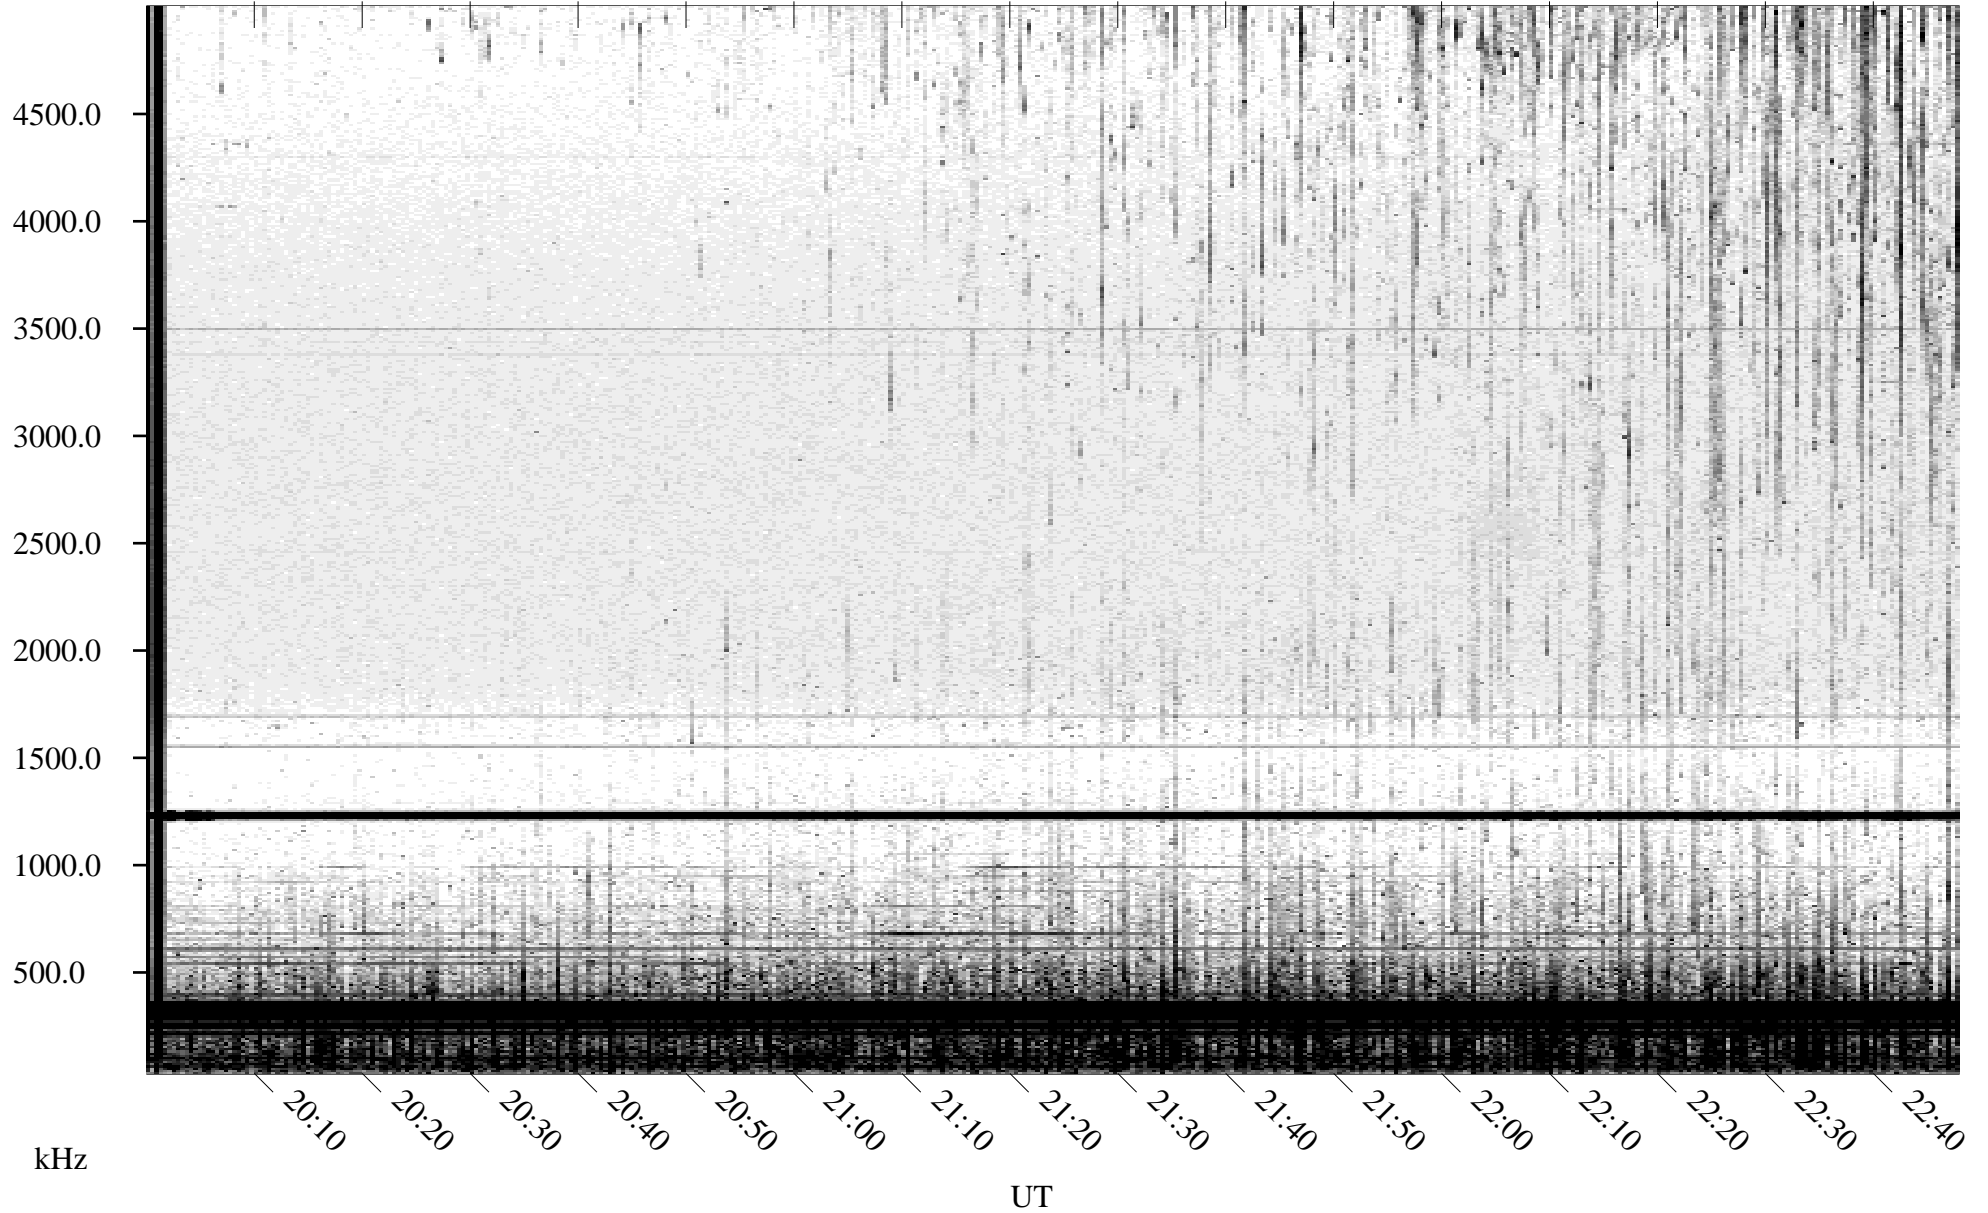

07/25/2005 Churchill, Manitoba

Linear Scale Black = 161 White = 15

ch05206l.r00m max_12

Page 1

07/25/2005 Churchill, Manitoba

Linear Scale Black = 161 White = 15

ch05206l.r00m max_12

Page 2

07/26/2005 Churchill, Manitoba

Linear Scale Black = 161 White = 15

ch05206l.r00m max_12

Page 3

07/26/2005 Churchill, Manitoba

Linear Scale Black = 161 White = 15

ch05206l.r00m max_12

Page 4

07/26/2005 Churchill, Manitoba

Linear Scale Black = 161 White = 15

ch05206l.r00m max_12

Page 5

07/26/2005 Churchill, Manitoba

Linear Scale Black = 161 White = 15

ch05206l.r00m max_12

Page 6

07/26/2005 Churchill, Manitoba

Linear Scale Black = 161 White = 15

ch05206l.r00m max_12

Page 7

07/26/2005 Churchill, Manitoba

Linear Scale Black = 161 White = 15

ch05206l.r00m max_12