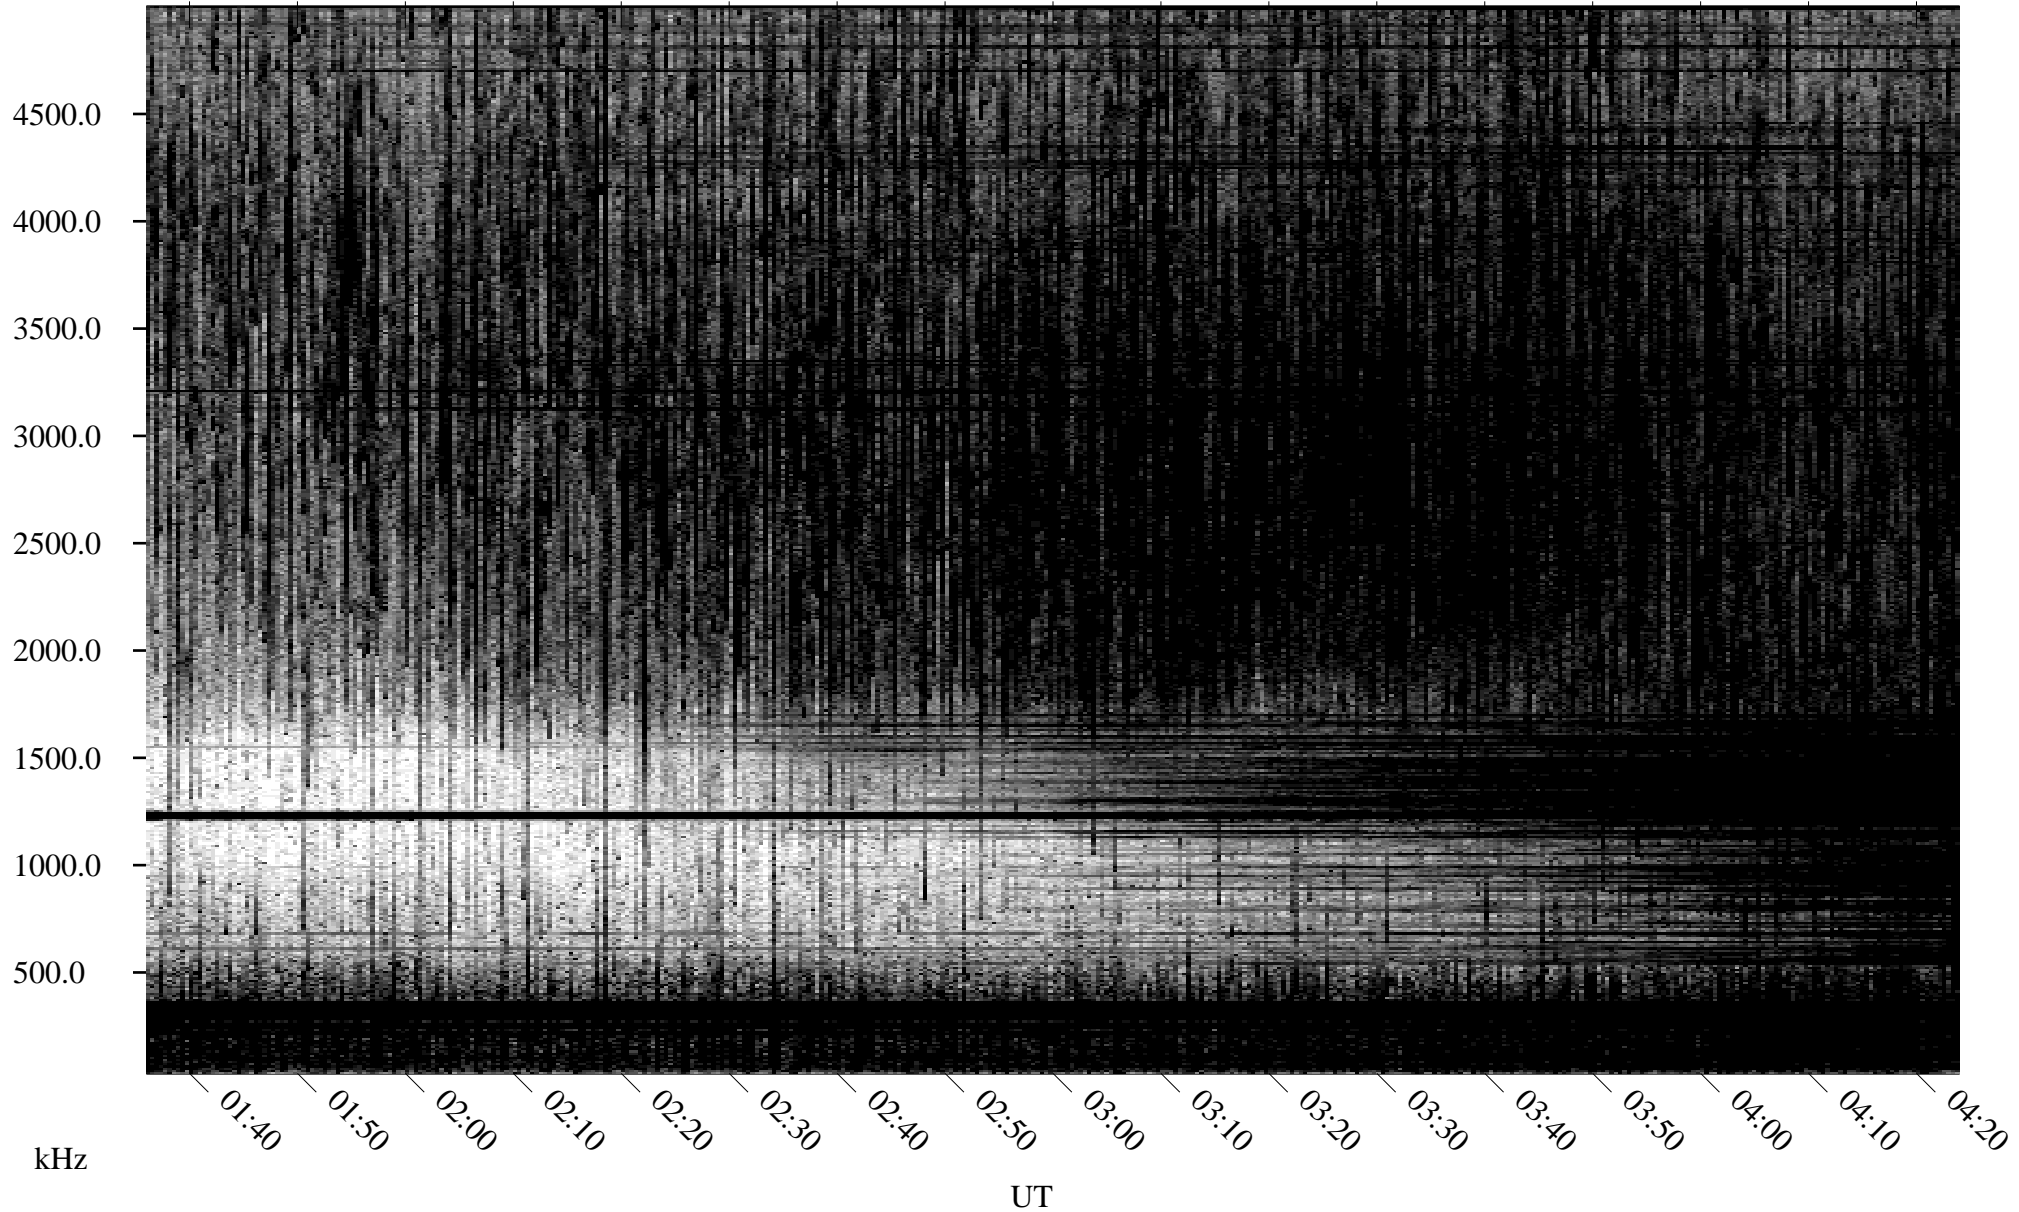

07/25/2005 Churchill, Manitoba

Linear Scale Black = 161 White = 15

ch05206l.r00m max_12

Page 1

07/25/2005 Churchill, Manitoba

Linear Scale Black = 161 White = 15

ch05206l.r00m max_12

Page 2

07/26/2005 Churchill, Manitoba

Linear Scale Black = 161 White = 15

ch05206l.r00m max_12

Page 3

07/26/2005 Churchill, Manitoba

Linear Scale Black = 161 White = 15

ch05206l.r00m max_12

Page 4

07/26/2005 Churchill, Manitoba

Linear Scale Black = 161 White = 15

ch05206l.r00m max_12

Page 5

07/26/2005 Churchill, Manitoba

Linear Scale Black = 161 White = 15

ch05206l.r00m max_12

Page 6

07/26/2005 Churchill, Manitoba

Linear Scale Black = 161 White = 15

ch05206l.r00m max_12

Page 7

07/26/2005 Churchill, Manitoba

Linear Scale Black = 161 White = 15

ch05206l.r00m max_12