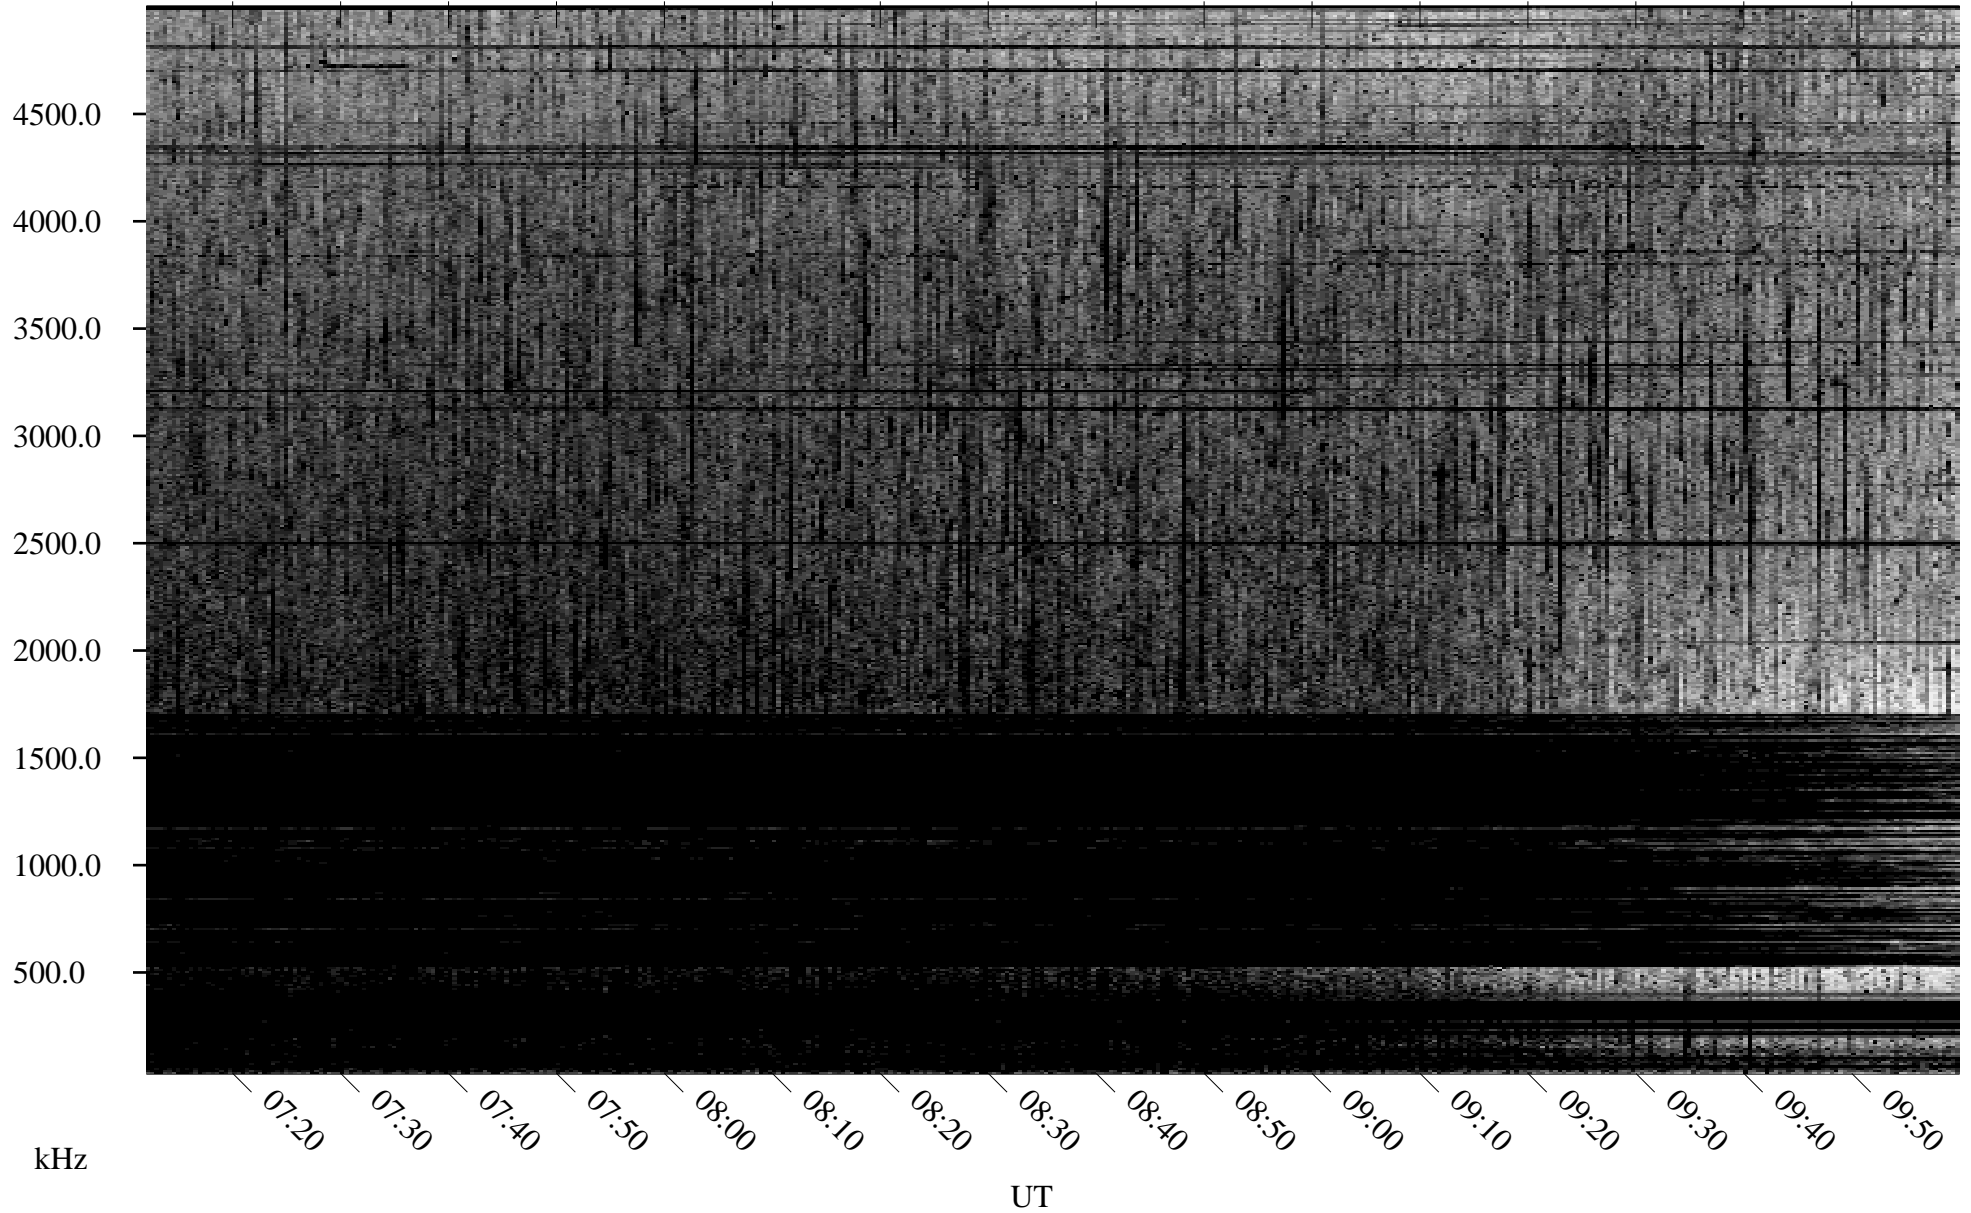

07/25/2005 Churchill, Manitoba

Linear Scale Black = 161 White = 15

ch05206l.r00m max_12

Page 1

07/25/2005 Churchill, Manitoba

Linear Scale Black = 161 White = 15

ch05206l.r00m max_12

Page 2

07/26/2005 Churchill, Manitoba

Linear Scale Black = 161 White = 15

ch05206l.r00m max_12

Page 3

07/26/2005 Churchill, Manitoba

Linear Scale Black = 161 White = 15

ch05206l.r00m max_12

Page 4

07/26/2005 Churchill, Manitoba

Linear Scale Black = 161 White = 15

ch05206l.r00m max_12

Page 5

07/26/2005 Churchill, Manitoba

Linear Scale Black = 161 White = 15

ch05206l.r00m max_12

Page 6

07/26/2005 Churchill, Manitoba

Linear Scale Black = 161 White = 15

ch05206l.r00m max_12

Page 7

07/26/2005 Churchill, Manitoba

Linear Scale Black = 161 White = 15

ch05206l.r00m max_12