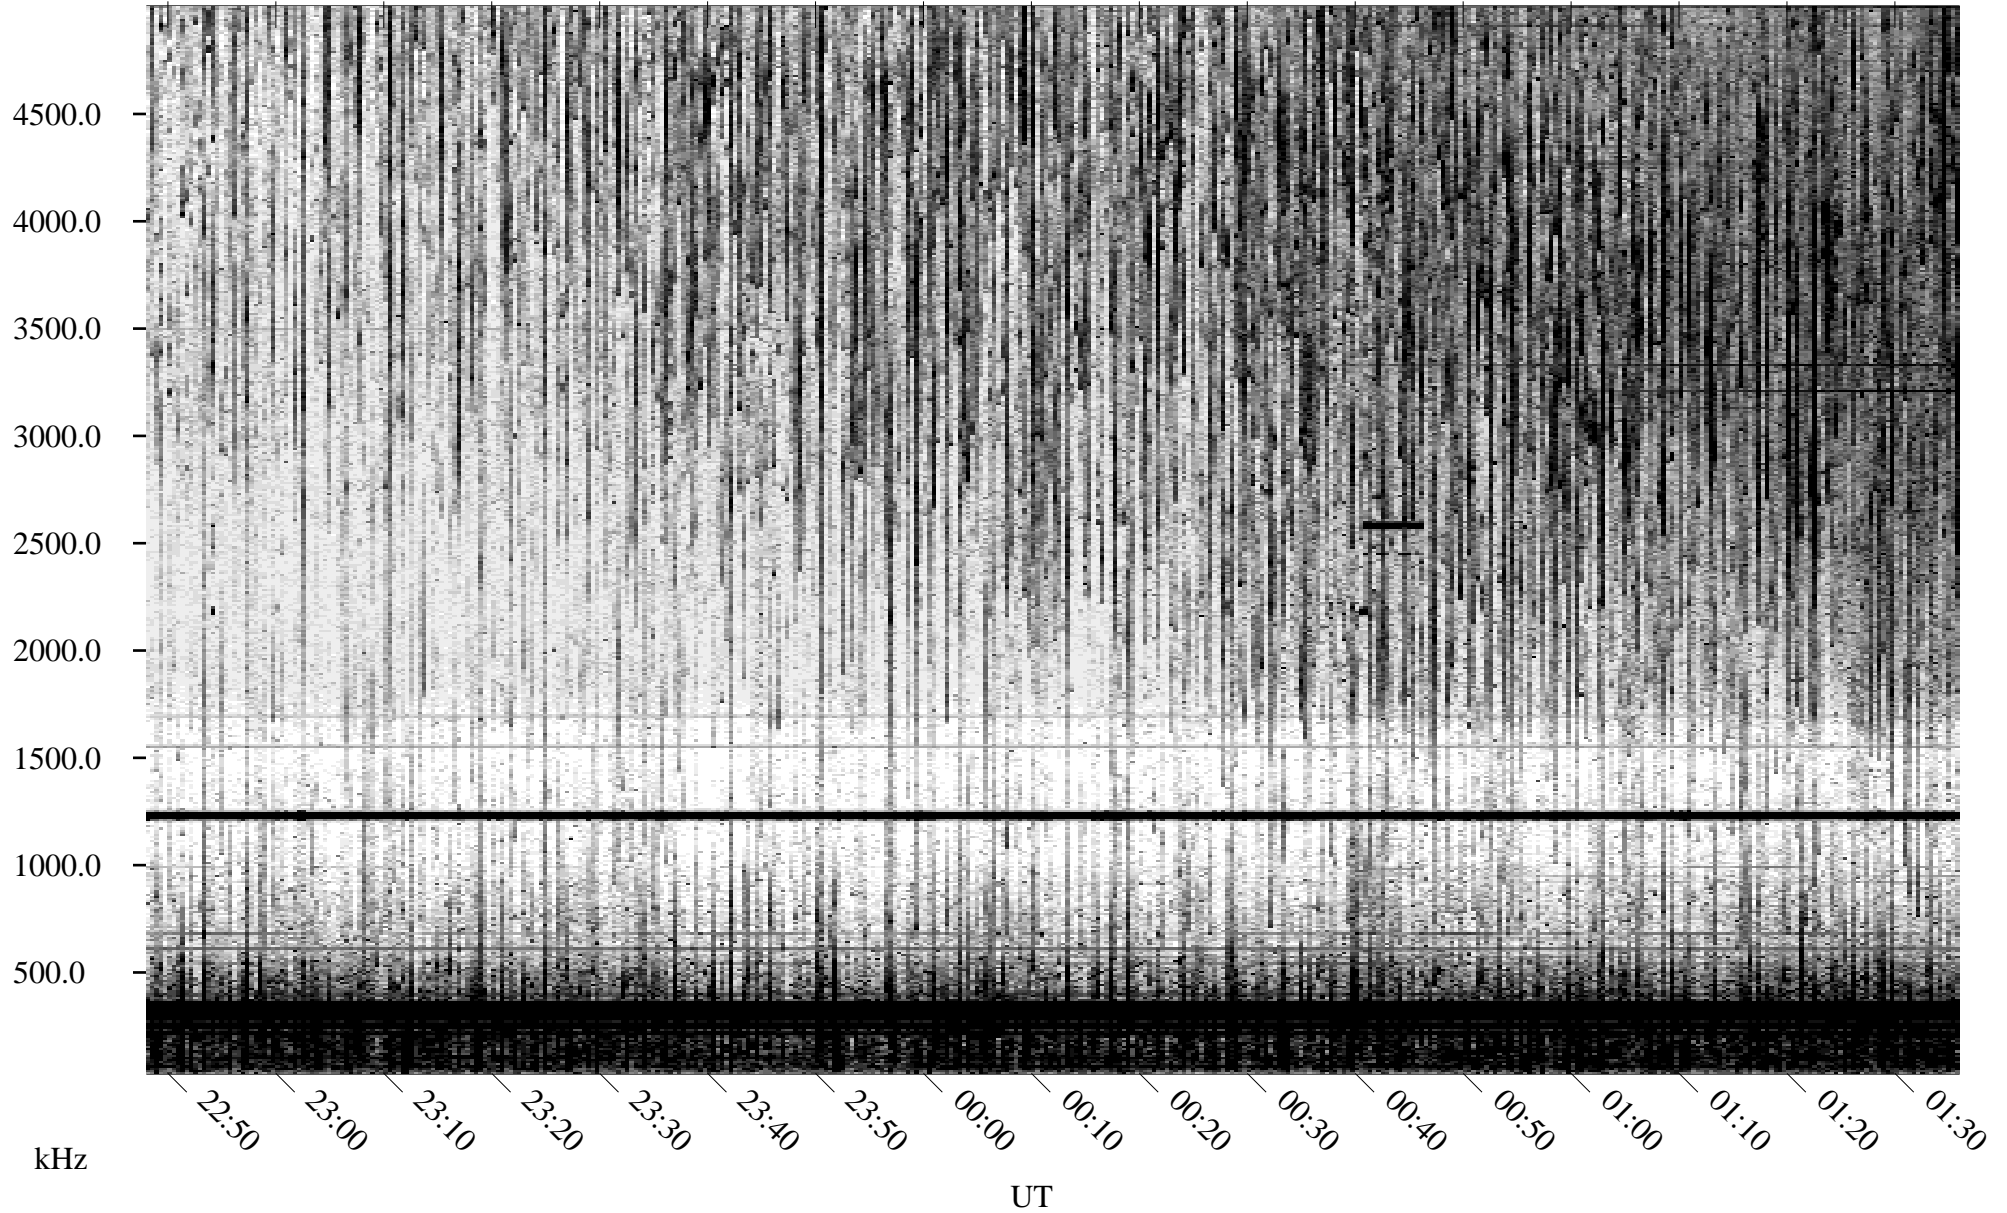

07/25/2005 Churchill, Manitoba

Linear Scale Black = 161 White = 15

ch05206l.r00m max_12

Page 1

07/25/2005 Churchill, Manitoba

Linear Scale Black = 161 White = 15

ch05206l.r00m max_12

Page 2

07/26/2005 Churchill, Manitoba

Linear Scale Black = 161 White = 15

ch05206l.r00m max_12

Page 3

07/26/2005 Churchill, Manitoba

Linear Scale Black = 161 White = 15

ch05206l.r00m max_12

Page 4

07/26/2005 Churchill, Manitoba

Linear Scale Black = 161 White = 15

ch05206l.r00m max_12

Page 5

07/26/2005 Churchill, Manitoba

Linear Scale Black = 161 White = 15

ch05206l.r00m max_12

Page 6

07/26/2005 Churchill, Manitoba

Linear Scale Black = 161 White = 15

ch05206l.r00m max_12

Page 7

07/26/2005 Churchill, Manitoba

Linear Scale Black = 161 White = 15

ch05206l.r00m max_12