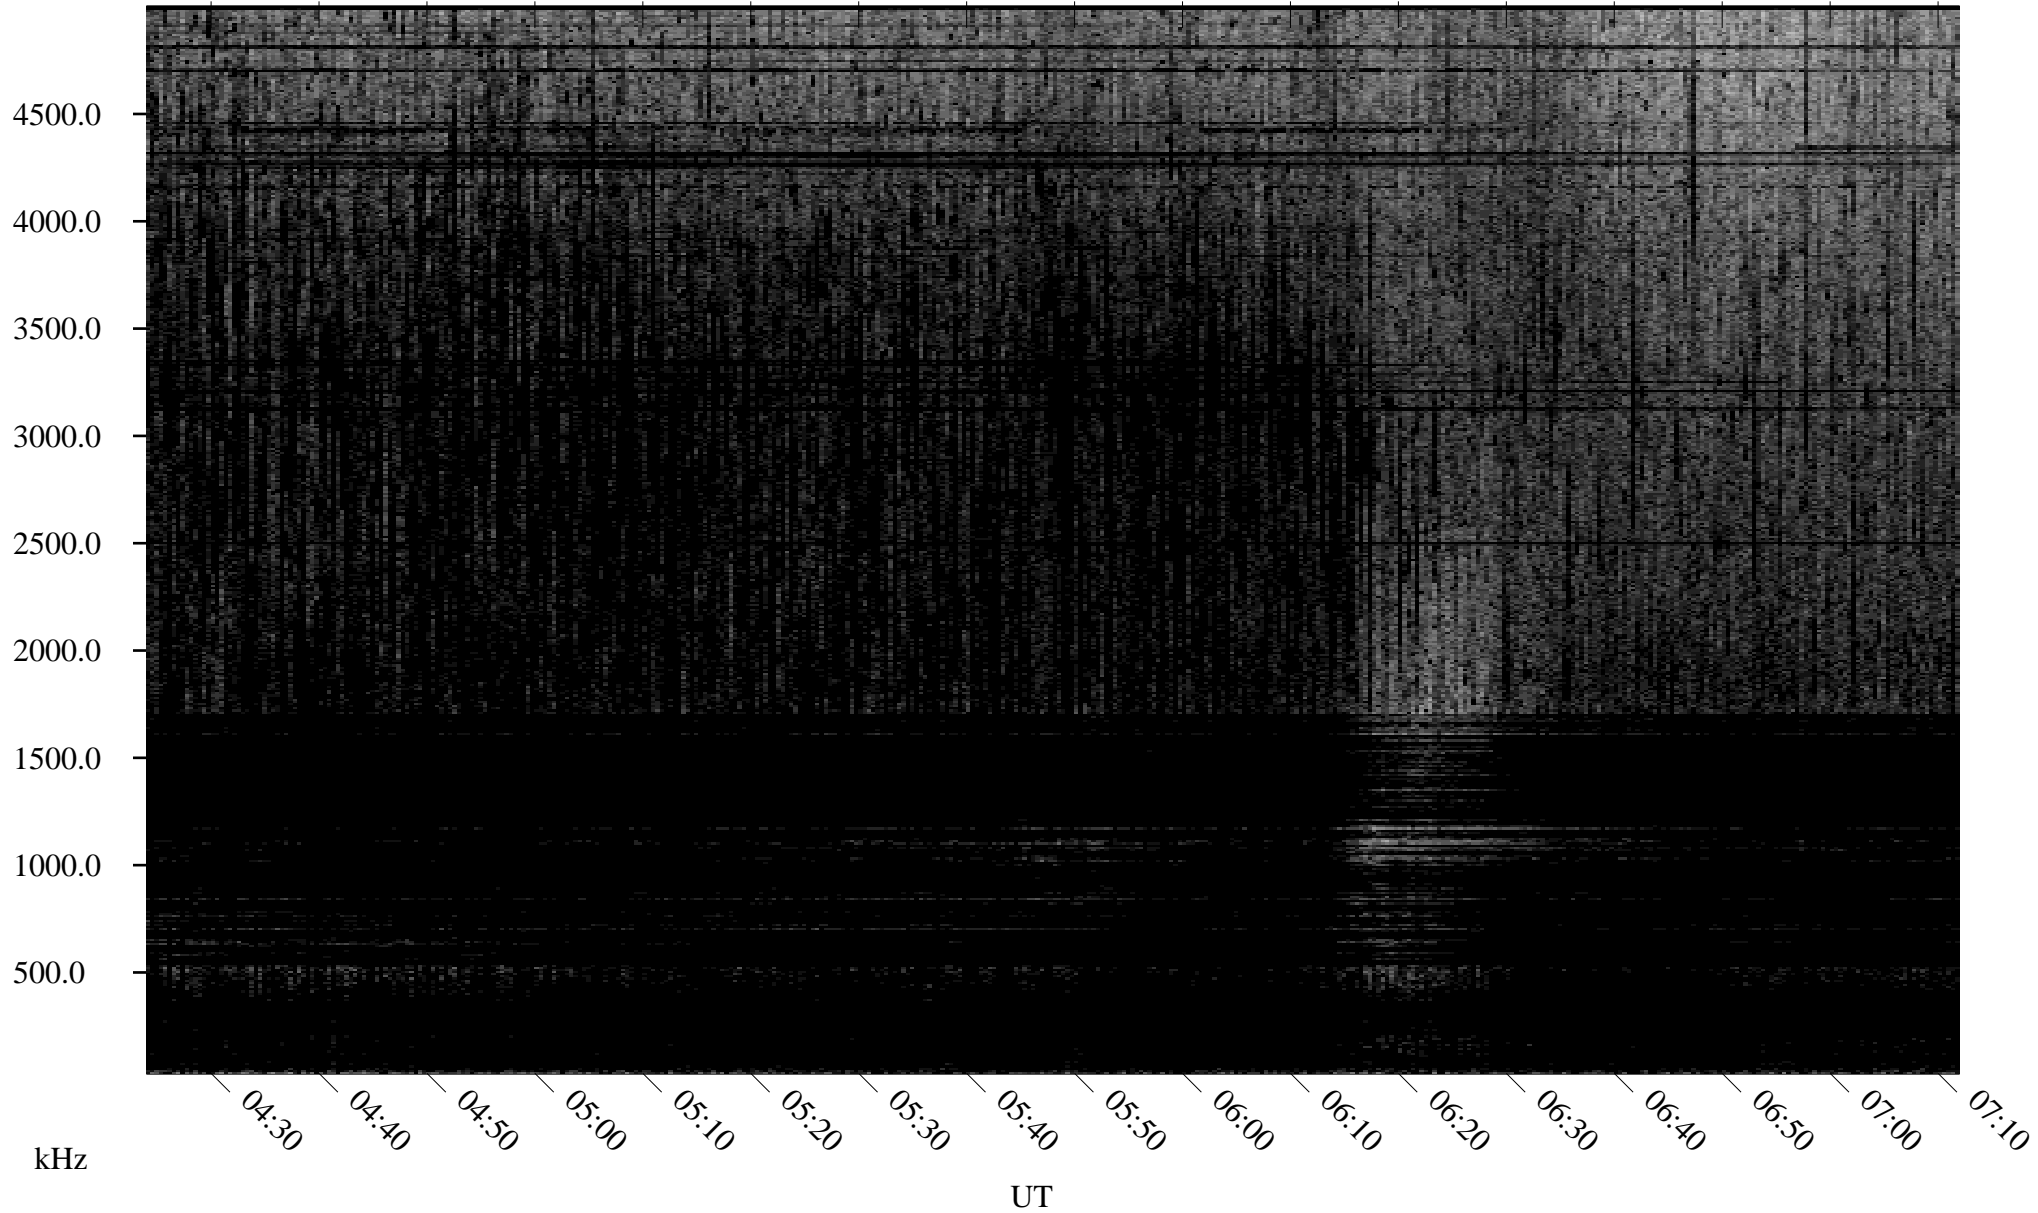

07/25/2005 Churchill, Manitoba

Linear Scale Black = 161 White = 15

ch05206l.r00m max_12

Page 1

07/25/2005 Churchill, Manitoba

Linear Scale Black = 161 White = 15

ch05206l.r00m max_12

Page 2

07/26/2005 Churchill, Manitoba

Linear Scale Black = 161 White = 15

ch05206l.r00m max_12

Page 3

07/26/2005 Churchill, Manitoba

Linear Scale Black = 161 White = 15

ch05206l.r00m max_12

Page 4

07/26/2005 Churchill, Manitoba

Linear Scale Black = 161 White = 15

ch05206l.r00m max_12

Page 5

07/26/2005 Churchill, Manitoba

Linear Scale Black = 161 White = 15

ch05206l.r00m max_12

Page 6

07/26/2005 Churchill, Manitoba

Linear Scale Black = 161 White = 15

ch05206l.r00m max_12

Page 7

07/26/2005 Churchill, Manitoba

Linear Scale Black = 161 White = 15

ch05206l.r00m max_12