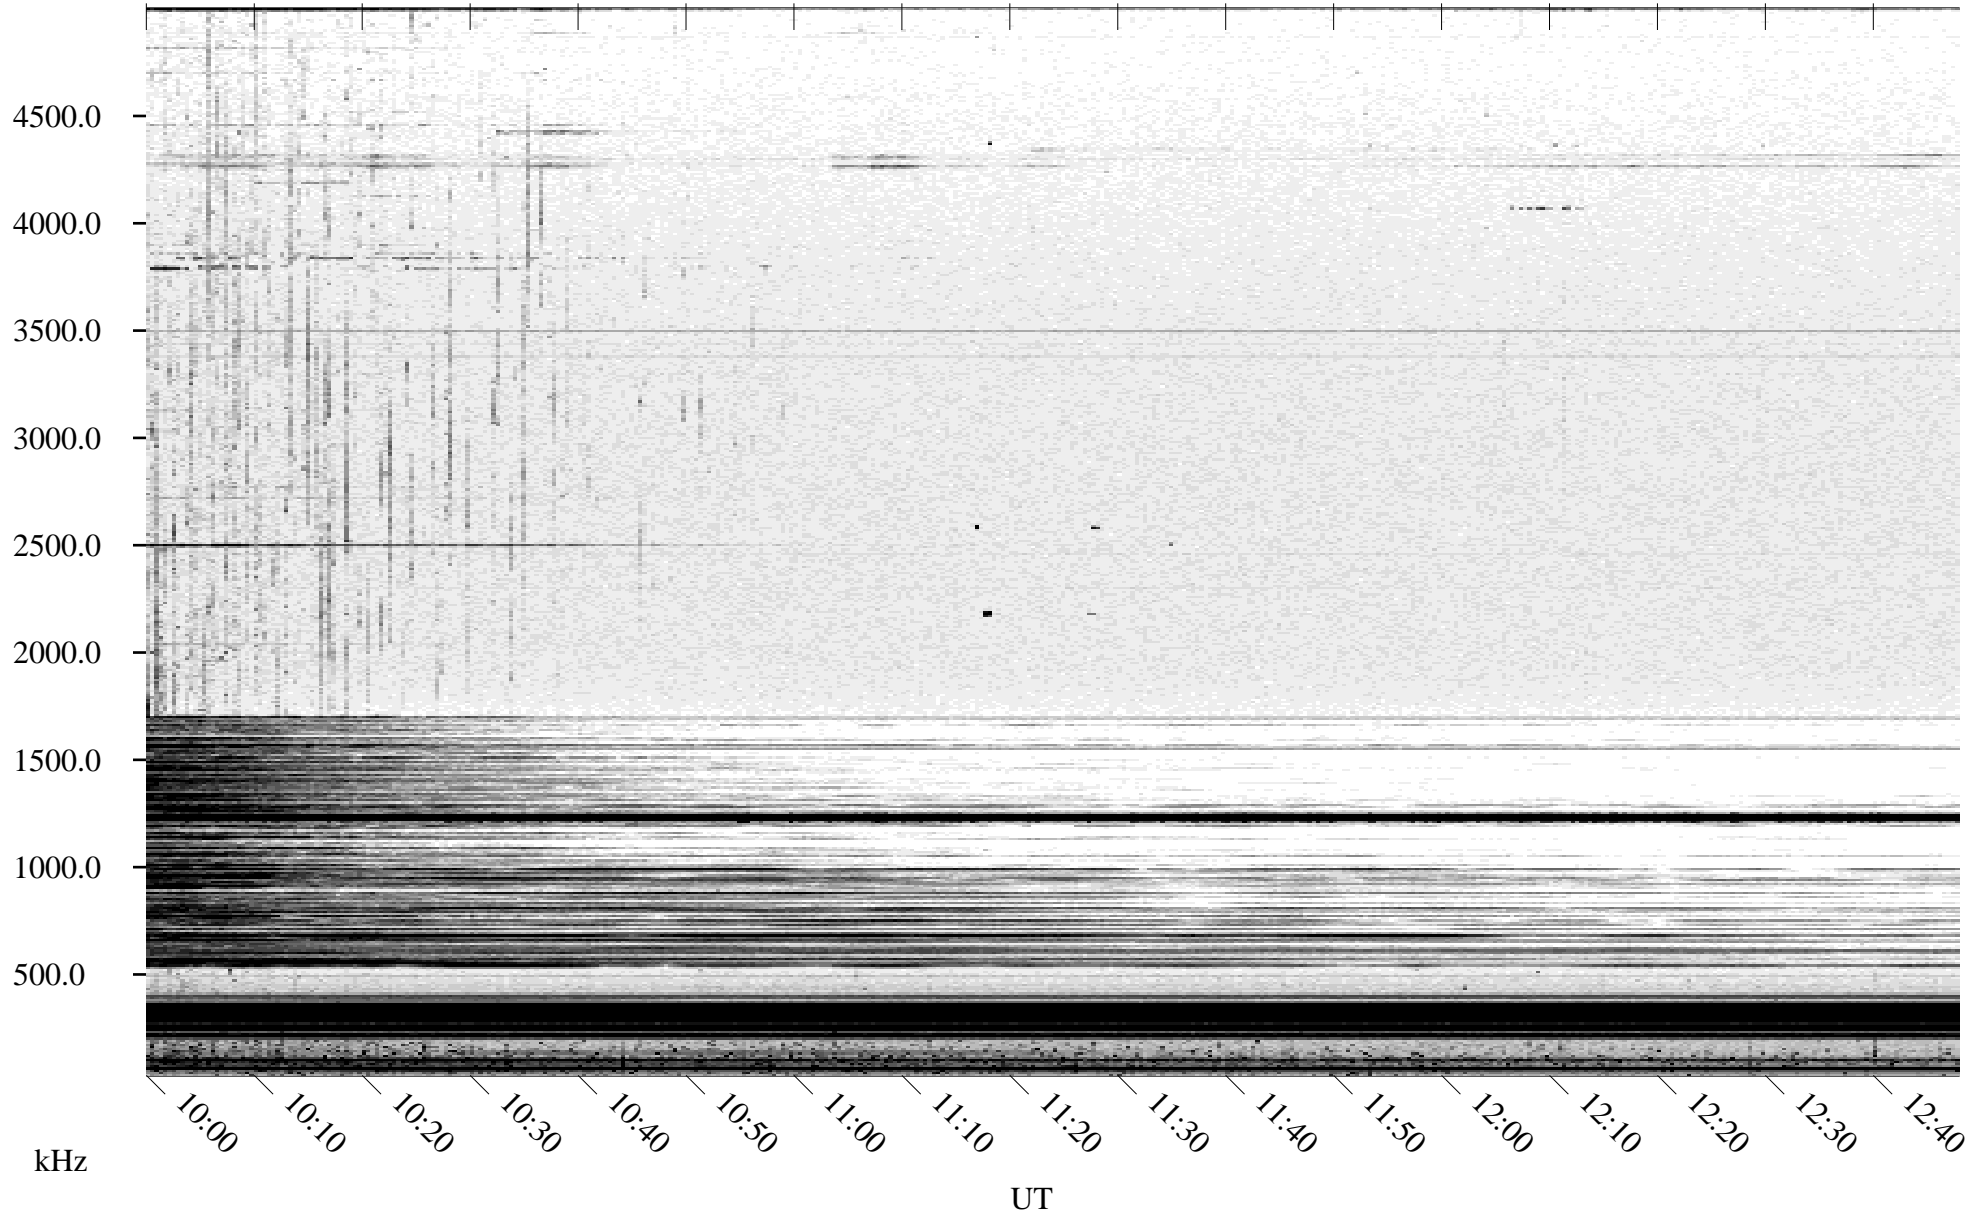

07/27/2005 Churchill, Manitoba

Linear Scale Black = 161 White = 15

ch05208l.r00m max_12

Page 1

07/27/2005 Churchill, Manitoba

Linear Scale Black = 161 White = 15

ch05208l.r00m max_12

Page 2

07/28/2005 Churchill, Manitoba

Linear Scale Black = 161 White = 15

ch05208l.r00m max_12

Page 3

07/28/2005 Churchill, Manitoba

Linear Scale Black = 161 White = 15

ch05208l.r00m max_12

Page 4

07/28/2005 Churchill, Manitoba

Linear Scale Black = 161 White = 15

ch05208l.r00m max_12

Page 5

07/28/2005 Churchill, Manitoba

Linear Scale Black = 161 White = 15

ch05208l.r00m max_12

07/28/2005 Churchill, Manitoba

Linear Scale Black = 161 White = 15

ch05208l.r00m max_12

Page 7

07/28/2005 Churchill, Manitoba

Linear Scale Black = 161 White = 15

ch05208l.r00m max_12