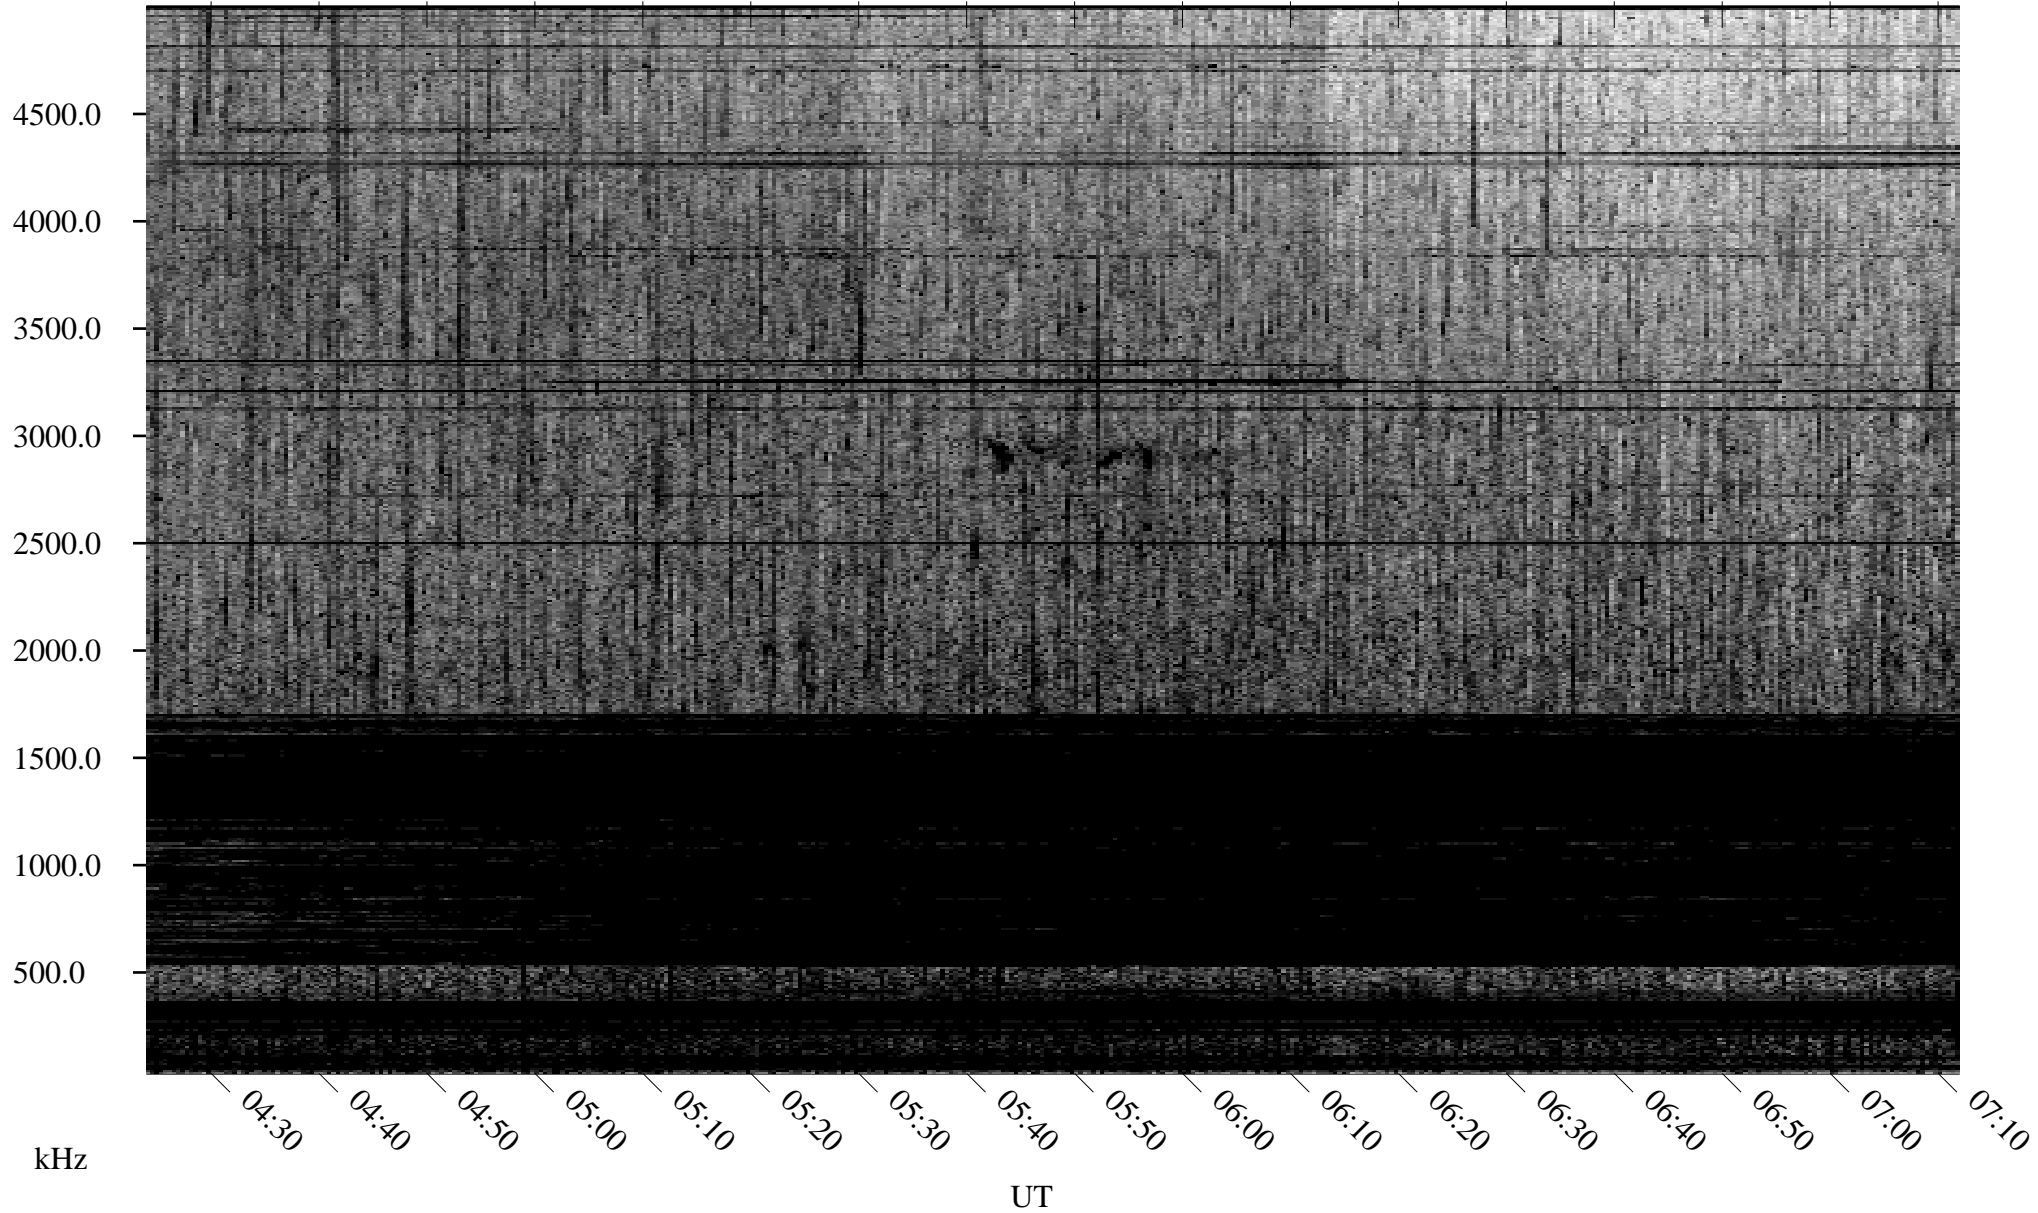

07/27/2005 Churchill, Manitoba

Linear Scale Black = 161 White = 15

ch05208l.r00m max_12

Page 1

07/27/2005 Churchill, Manitoba

Linear Scale Black = 161 White = 15

ch05208l.r00m max_12

Page 2

07/28/2005 Churchill, Manitoba

Linear Scale Black = 161 White = 15

ch05208l.r00m max_12

Page 3

07/28/2005 Churchill, Manitoba

Linear Scale Black = 161 White = 15

ch05208l.r00m max_12

Page 4

07/28/2005 Churchill, Manitoba

Linear Scale Black = 161 White = 15

ch05208l.r00m max_12

Page 5

07/28/2005 Churchill, Manitoba

Linear Scale Black = 161 White = 15

ch05208l.r00m max_12

07/28/2005 Churchill, Manitoba

Linear Scale Black = 161 White = 15

ch05208l.r00m max_12

Page 7

07/28/2005 Churchill, Manitoba

Linear Scale Black = 161 White = 15

ch05208l.r00m max_12