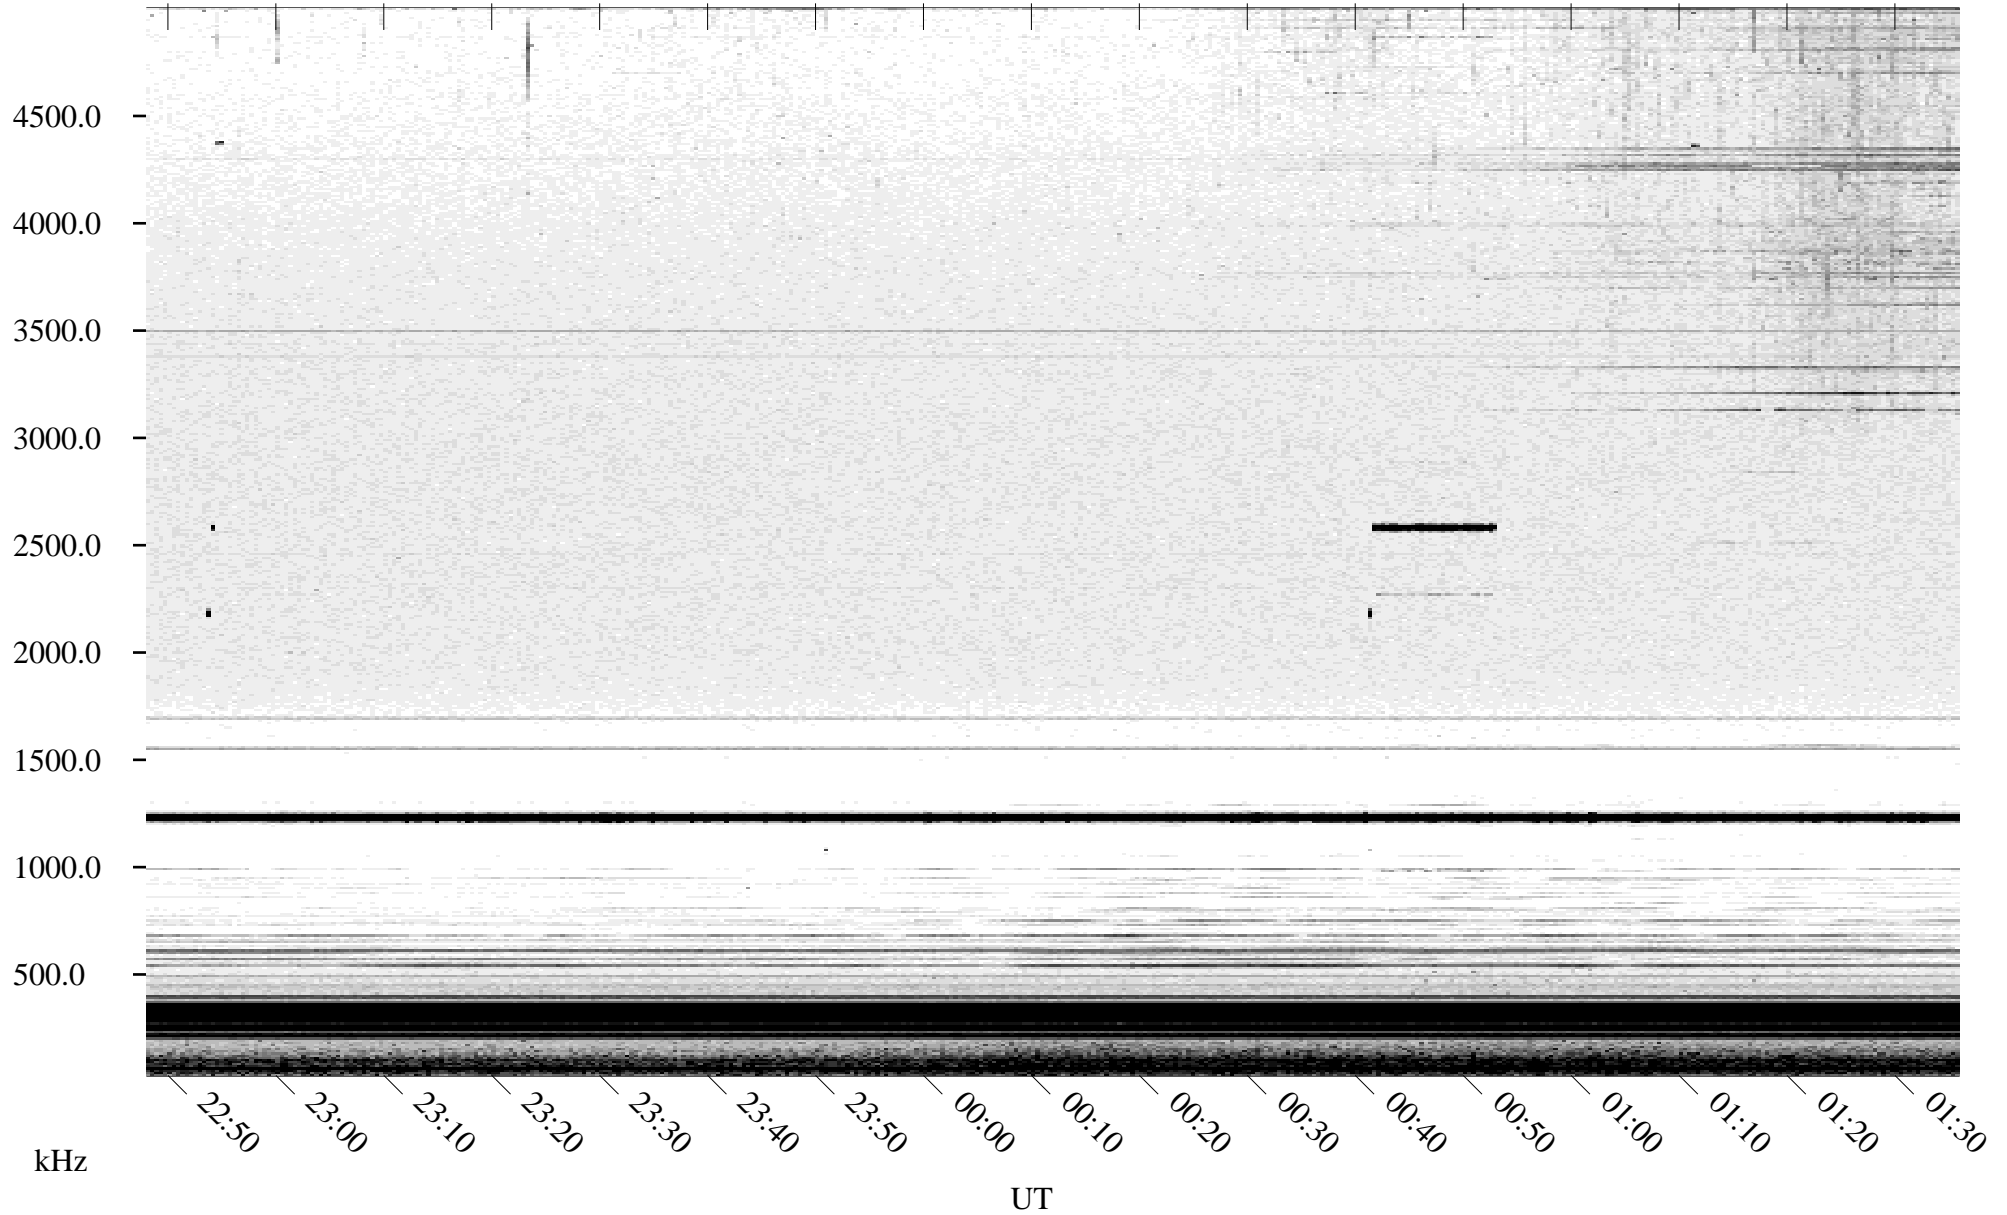

07/27/2005 Churchill, Manitoba

Linear Scale Black = 161 White = 15

ch05208l.r00m max_12

Page 1

07/27/2005 Churchill, Manitoba

Linear Scale Black = 161 White = 15

ch05208l.r00m max_12

Page 2

07/28/2005 Churchill, Manitoba

Linear Scale Black = 161 White = 15

ch05208l.r00m max_12

Page 3

07/28/2005 Churchill, Manitoba

Linear Scale Black = 161 White = 15

ch05208l.r00m max_12

Page 4

07/28/2005 Churchill, Manitoba

Linear Scale Black = 161 White = 15

ch05208l.r00m max_12

Page 5

07/28/2005 Churchill, Manitoba

Linear Scale Black = 161 White = 15

ch05208l.r00m max_12

07/28/2005 Churchill, Manitoba

Linear Scale Black = 161 White = 15

ch05208l.r00m max_12

Page 7

07/28/2005 Churchill, Manitoba

Linear Scale Black = 161 White = 15

ch05208l.r00m max_12