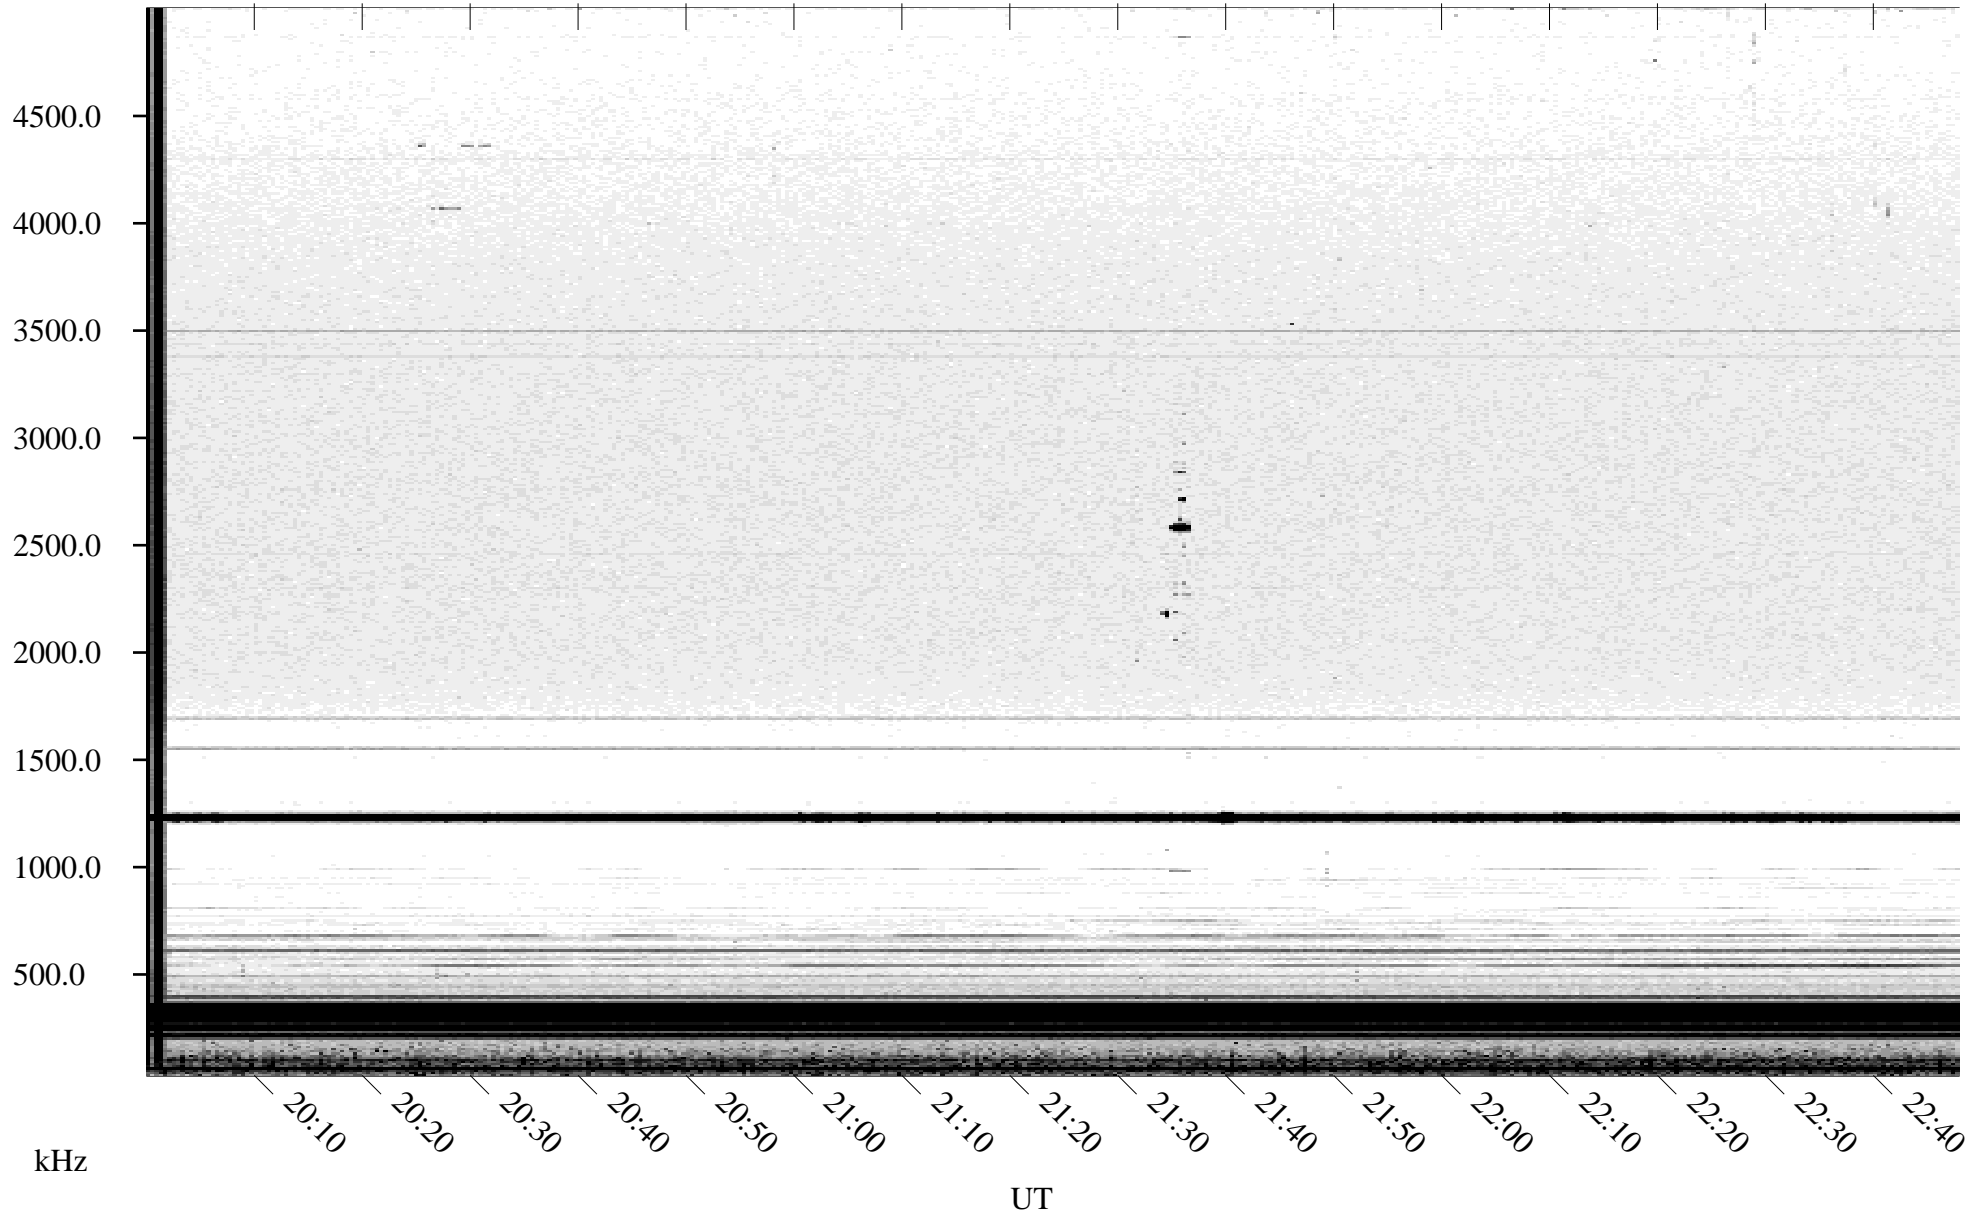

07/27/2005 Churchill, Manitoba

Linear Scale Black = 161 White = 15

ch05208l.r00m max_12

Page 1

07/27/2005 Churchill, Manitoba

Linear Scale Black = 161 White = 15

ch05208l.r00m max_12

Page 2

07/28/2005 Churchill, Manitoba

Linear Scale Black = 161 White = 15

ch05208l.r00m max_12

Page 3

07/28/2005 Churchill, Manitoba

Linear Scale Black = 161 White = 15

ch05208l.r00m max_12

Page 4

07/28/2005 Churchill, Manitoba

Linear Scale Black = 161 White = 15

ch05208l.r00m max_12

Page 5

07/28/2005 Churchill, Manitoba

Linear Scale Black = 161 White = 15

ch05208l.r00m max_12

07/28/2005 Churchill, Manitoba

Linear Scale Black = 161 White = 15

ch05208l.r00m max_12

Page 7

07/28/2005 Churchill, Manitoba

Linear Scale Black = 161 White = 15

ch05208l.r00m max_12