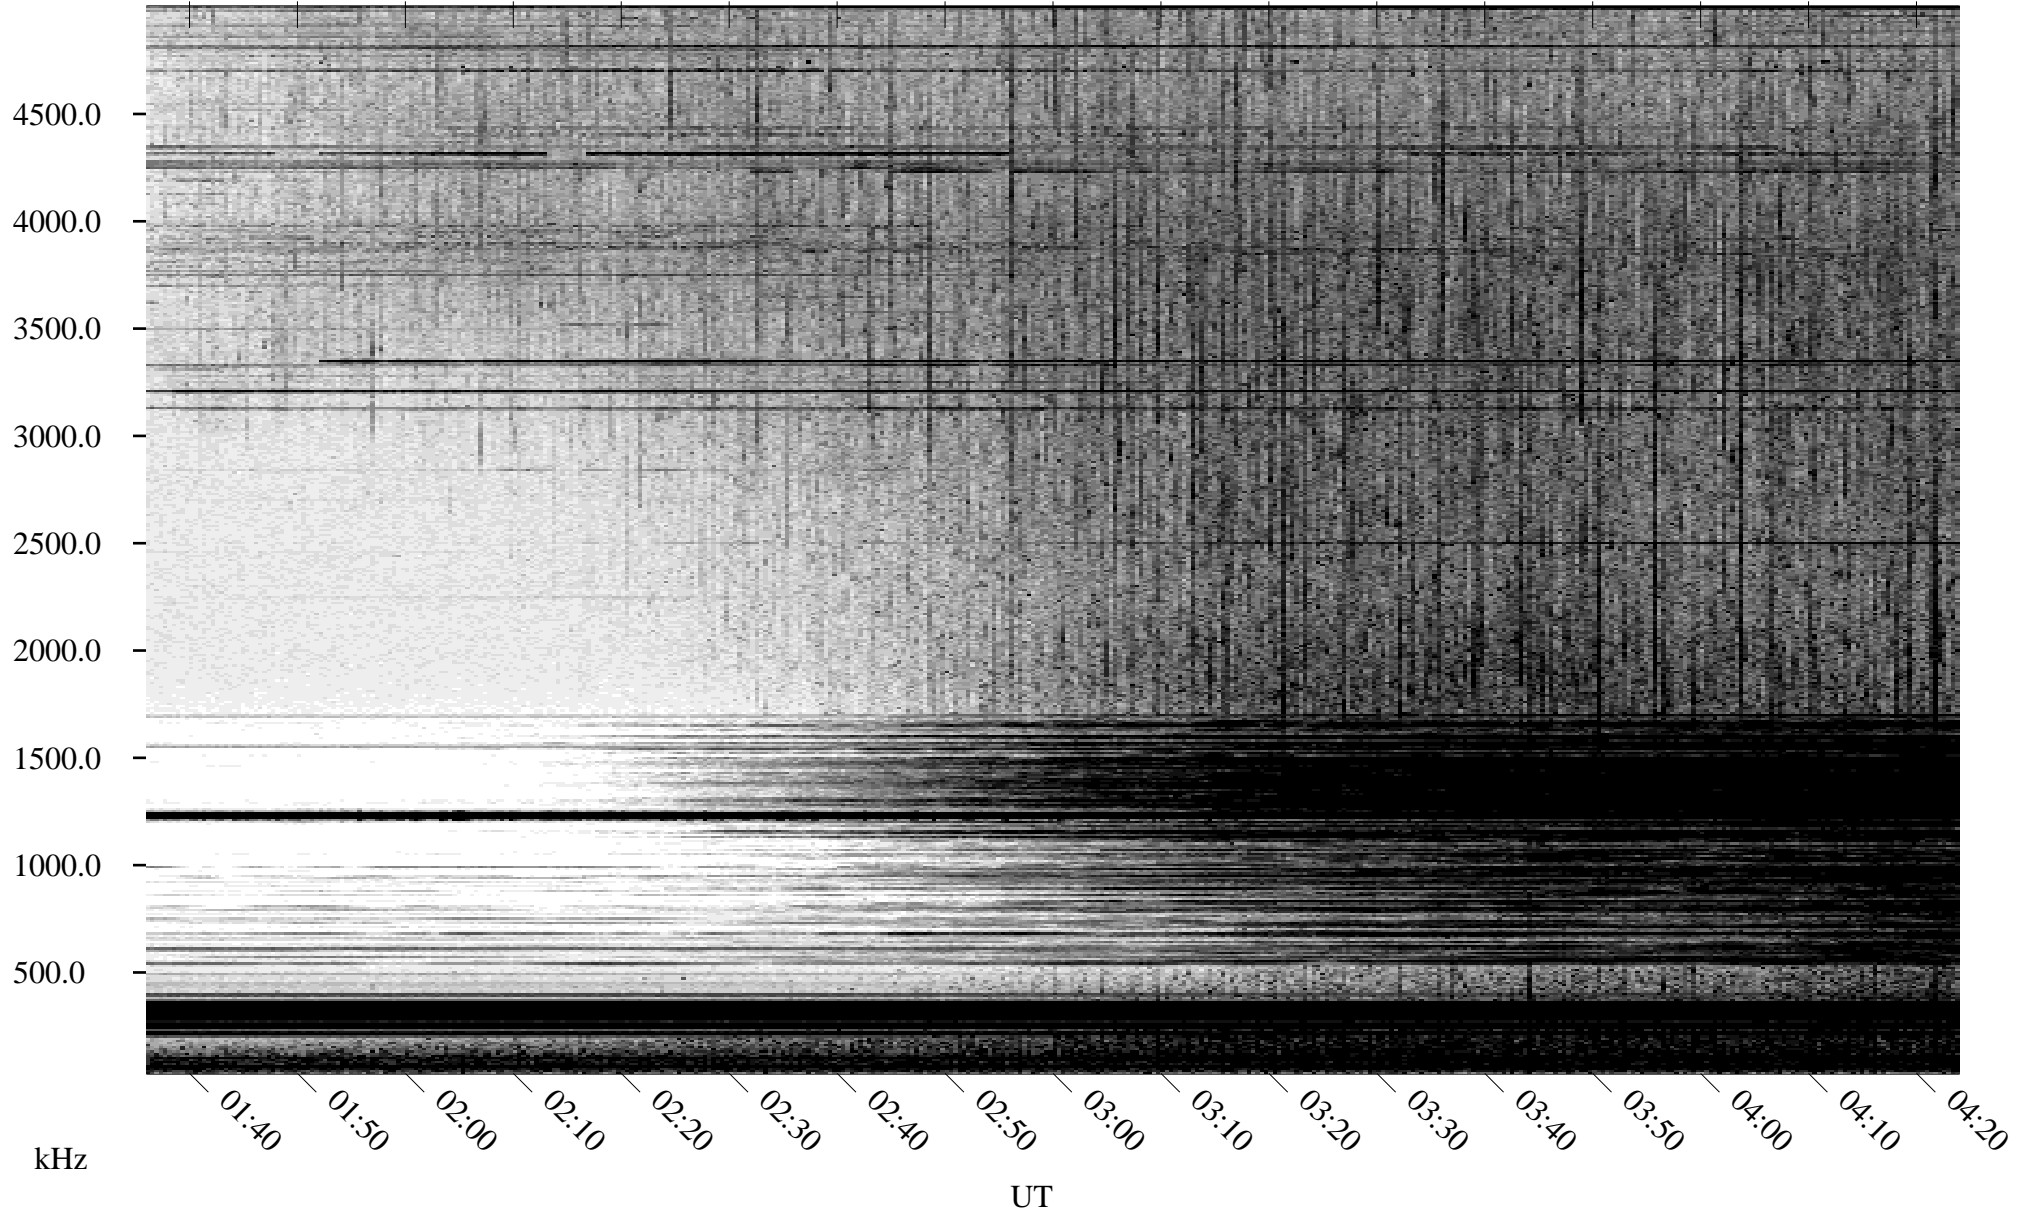

07/27/2005 Churchill, Manitoba

Linear Scale Black = 161 White = 15

ch05208l.r00m max_12

Page 1

07/27/2005 Churchill, Manitoba

Linear Scale Black = 161 White = 15

ch05208l.r00m max_12

Page 2

07/28/2005 Churchill, Manitoba

Linear Scale Black = 161 White = 15

ch05208l.r00m max_12

Page 3

07/28/2005 Churchill, Manitoba

Linear Scale Black = 161 White = 15

ch05208l.r00m max_12

Page 4

07/28/2005 Churchill, Manitoba

Linear Scale Black = 161 White = 15

ch05208l.r00m max_12

Page 5

07/28/2005 Churchill, Manitoba

Linear Scale Black = 161 White = 15

ch05208l.r00m max_12

07/28/2005 Churchill, Manitoba

Linear Scale Black = 161 White = 15

ch05208l.r00m max_12

Page 7

07/28/2005 Churchill, Manitoba

Linear Scale Black = 161 White = 15

ch05208l.r00m max_12