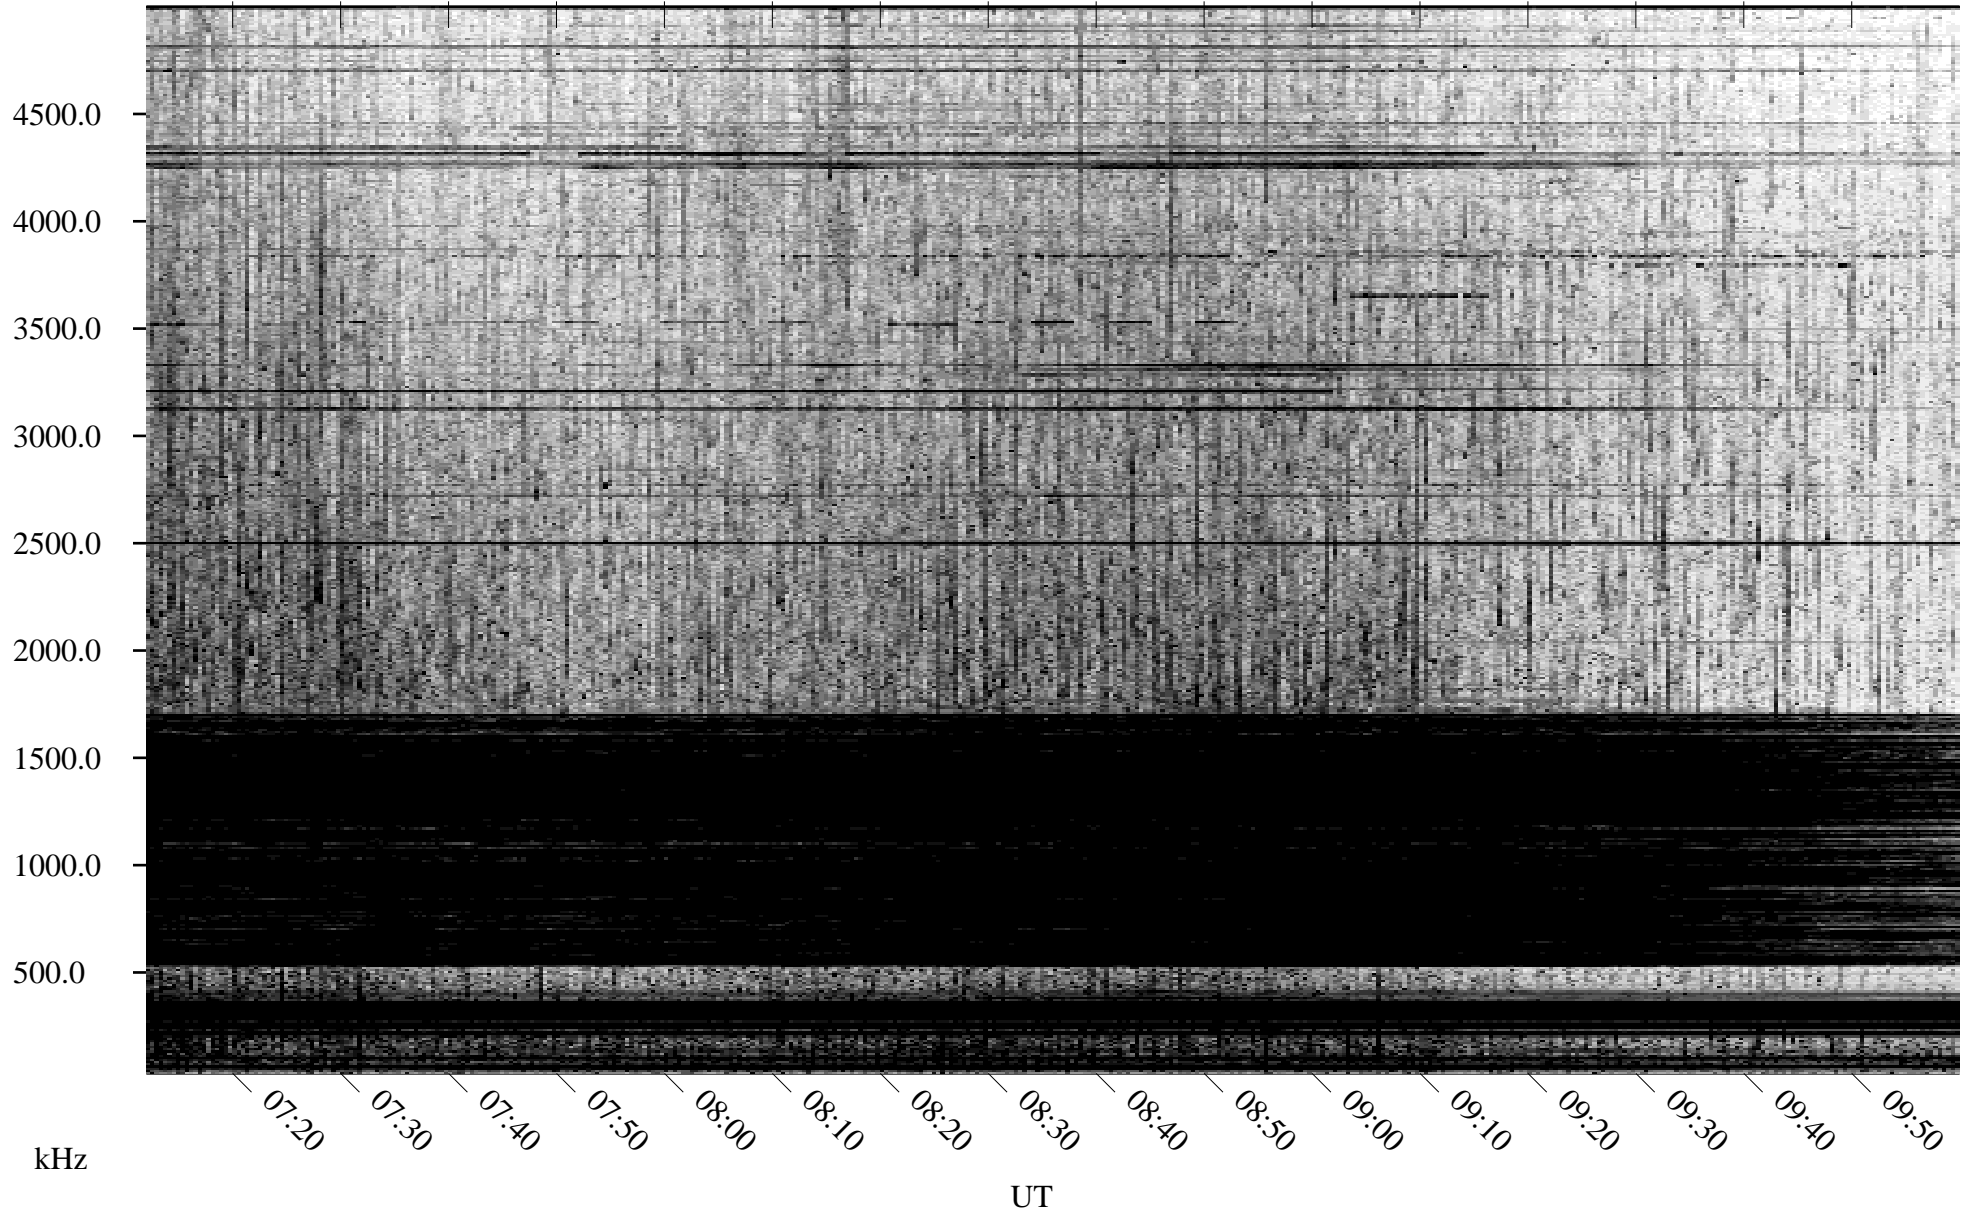

07/27/2005 Churchill, Manitoba

Linear Scale Black = 161 White = 15

ch05208l.r00m max_12

Page 1

07/27/2005 Churchill, Manitoba

Linear Scale Black = 161 White = 15

ch05208l.r00m max_12

Page 2

07/28/2005 Churchill, Manitoba

Linear Scale Black = 161 White = 15

ch05208l.r00m max_12

Page 3

07/28/2005 Churchill, Manitoba

Linear Scale Black = 161 White = 15

ch05208l.r00m max_12

Page 4

07/28/2005 Churchill, Manitoba

Linear Scale Black = 161 White = 15

ch05208l.r00m max_12

Page 5

07/28/2005 Churchill, Manitoba

Linear Scale Black = 161 White = 15

ch05208l.r00m max_12

07/28/2005 Churchill, Manitoba

Linear Scale Black = 161 White = 15

ch05208l.r00m max_12

Page 7

07/28/2005 Churchill, Manitoba

Linear Scale Black = 161 White = 15

ch05208l.r00m max_12