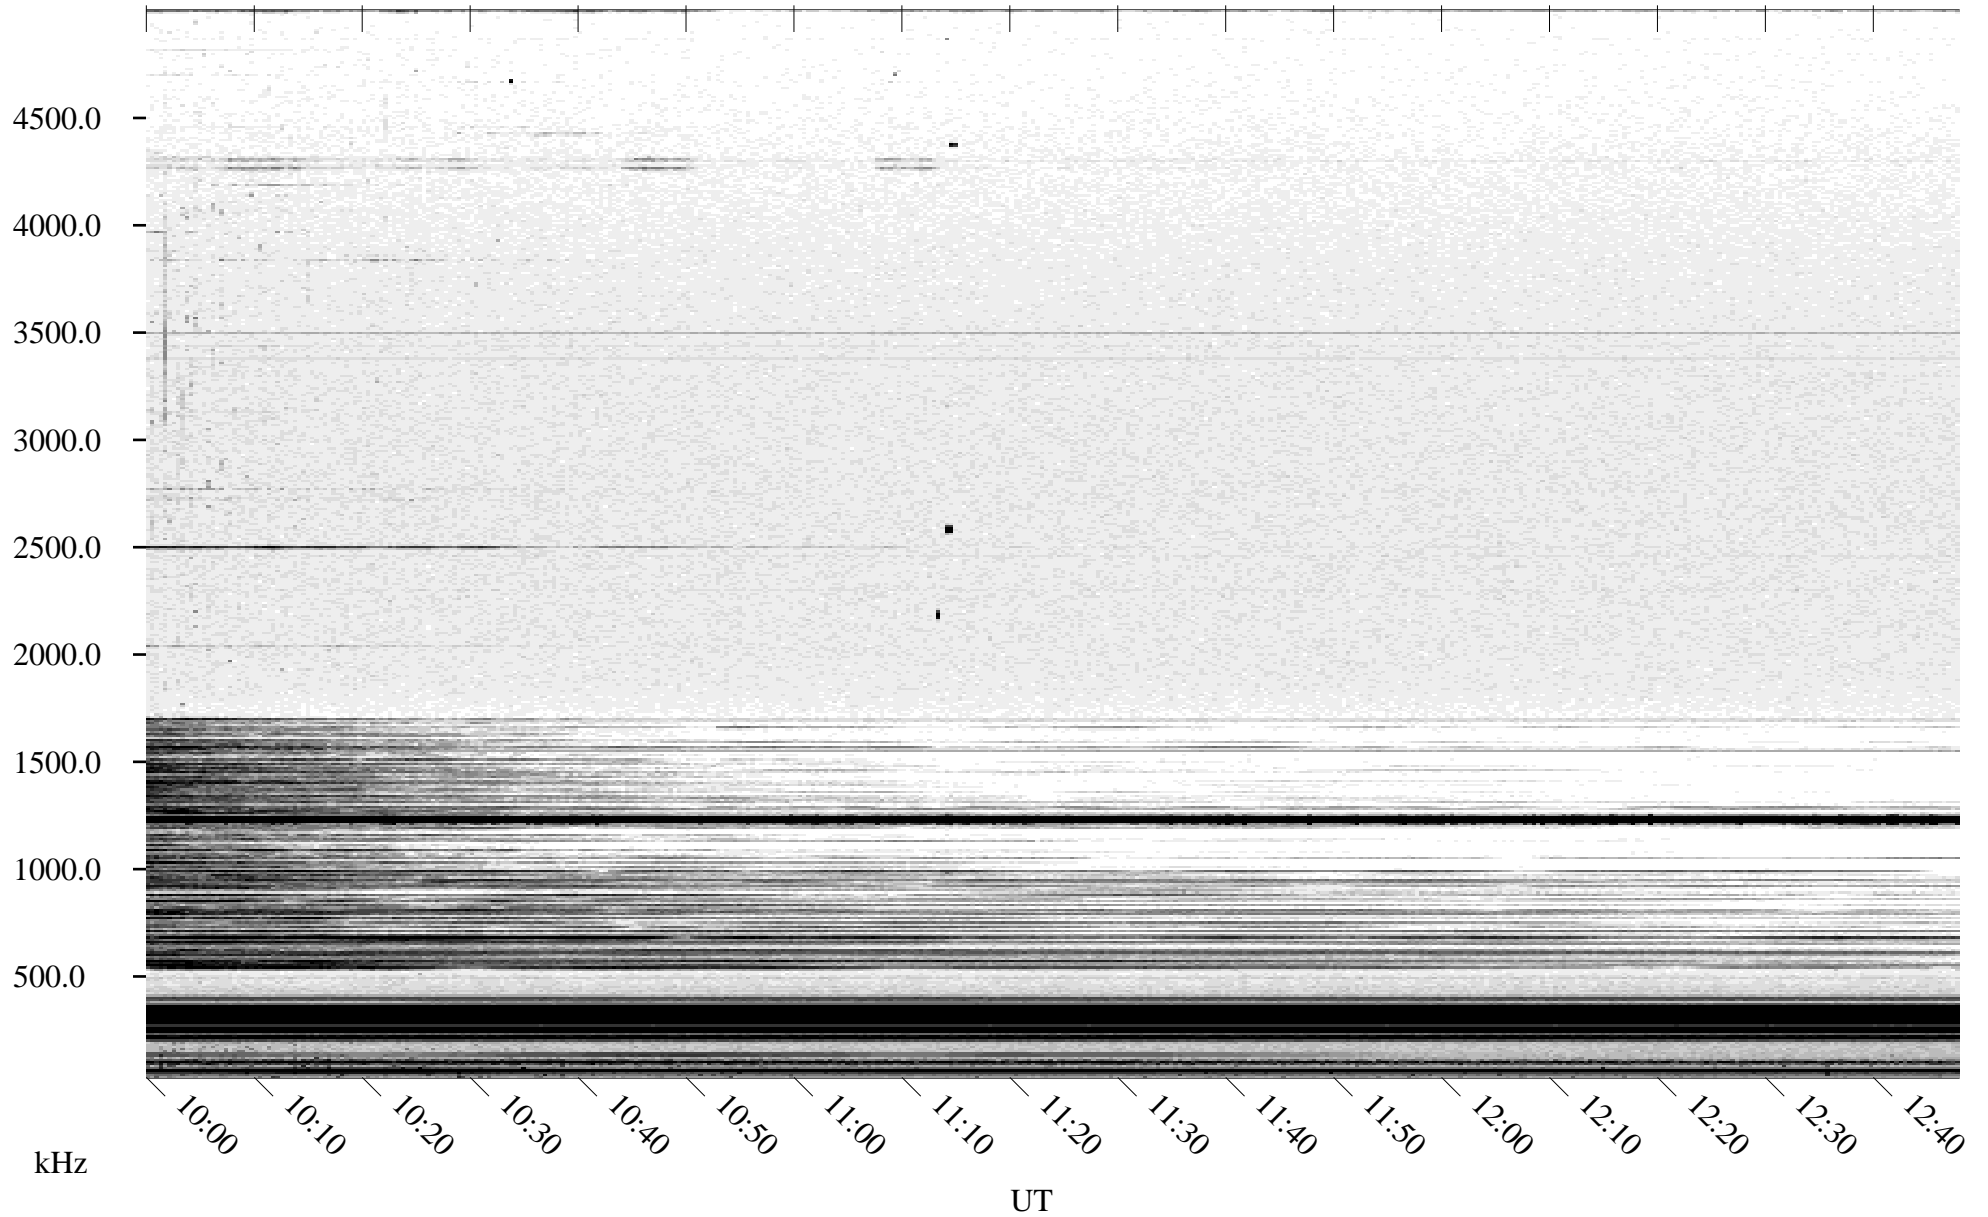

07/28/2005 Churchill, Manitoba

Linear Scale Black = 161 White = 15

ch05209l.r00m max_12

Page 1

07/28/2005 Churchill, Manitoba

Linear Scale Black = 161 White = 15

ch05209l.r00m max_12

Page 2

07/29/2005 Churchill, Manitoba

Linear Scale Black = 161 White = 15

ch05209l.r00m max_12

Page 3

07/29/2005 Churchill, Manitoba

Linear Scale Black = 161 White = 15

ch05209l.r00m max_12

Page 4

07/29/2005 Churchill, Manitoba

Linear Scale Black = 161 White = 15

ch05209l.r00m max_12

Page 5

07/29/2005 Churchill, Manitoba

Linear Scale Black = 161 White = 15

ch05209l.r00m max_12

Page 6

07/29/2005 Churchill, Manitoba

Linear Scale Black = 161 White = 15

ch05209l.r00m max_12

Page 7

07/29/2005 Churchill, Manitoba

Linear Scale Black = 161 White = 15

ch05209l.r00m max_12