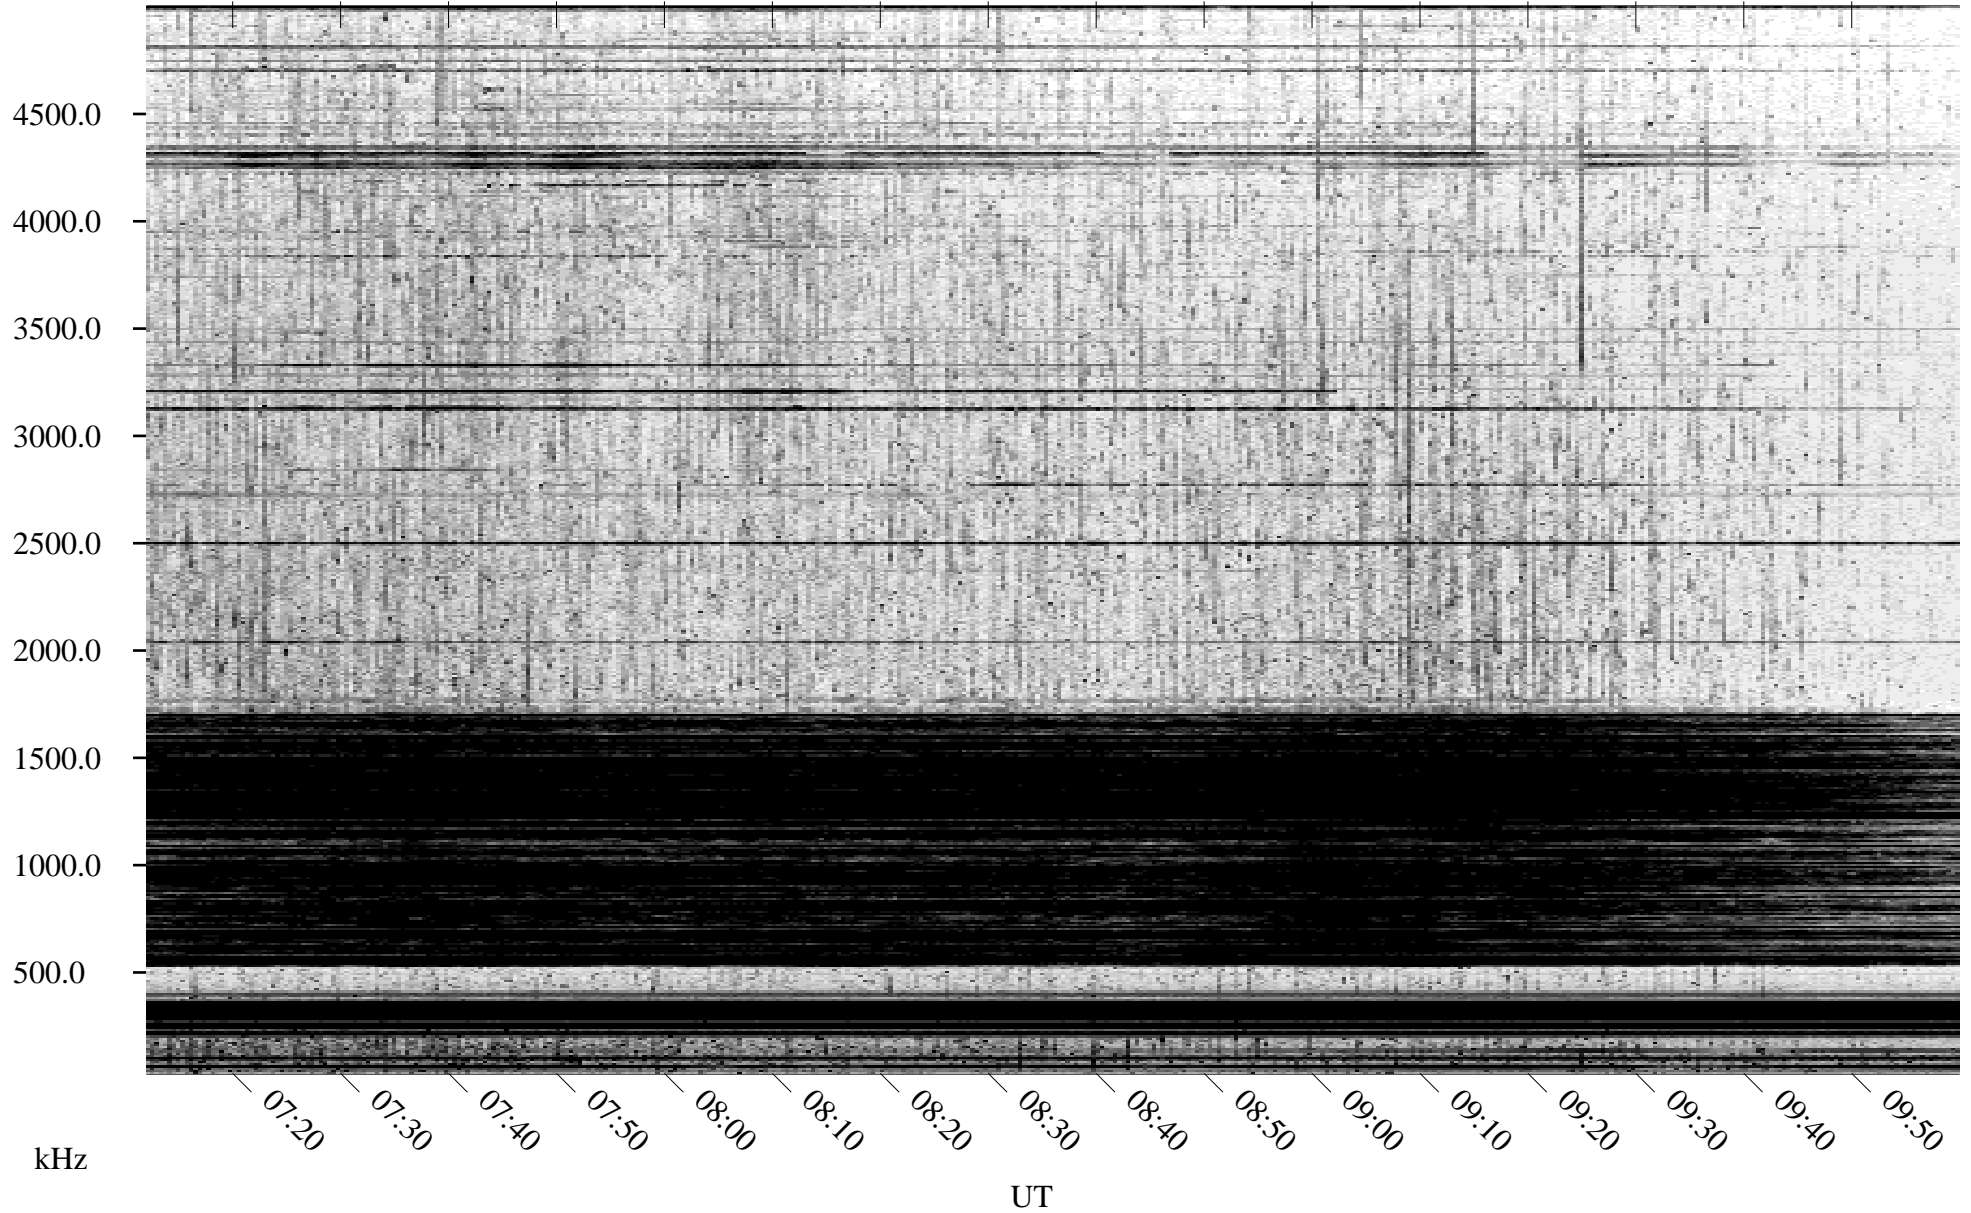

07/28/2005 Churchill, Manitoba

Linear Scale Black = 161 White = 15

ch05209l.r00m max_12

Page 1

07/28/2005 Churchill, Manitoba

Linear Scale Black = 161 White = 15

ch05209l.r00m max_12

Page 2

07/29/2005 Churchill, Manitoba

Linear Scale Black = 161 White = 15

ch05209l.r00m max_12

Page 3

07/29/2005 Churchill, Manitoba

Linear Scale Black = 161 White = 15

ch05209l.r00m max_12

Page 4

07/29/2005 Churchill, Manitoba

Linear Scale Black = 161 White = 15

ch05209l.r00m max_12

Page 5

07/29/2005 Churchill, Manitoba

Linear Scale Black = 161 White = 15

ch05209l.r00m max_12

Page 6

07/29/2005 Churchill, Manitoba

Linear Scale Black = 161 White = 15

ch05209l.r00m max_12

Page 7

07/29/2005 Churchill, Manitoba

Linear Scale Black = 161 White = 15

ch05209l.r00m max_12