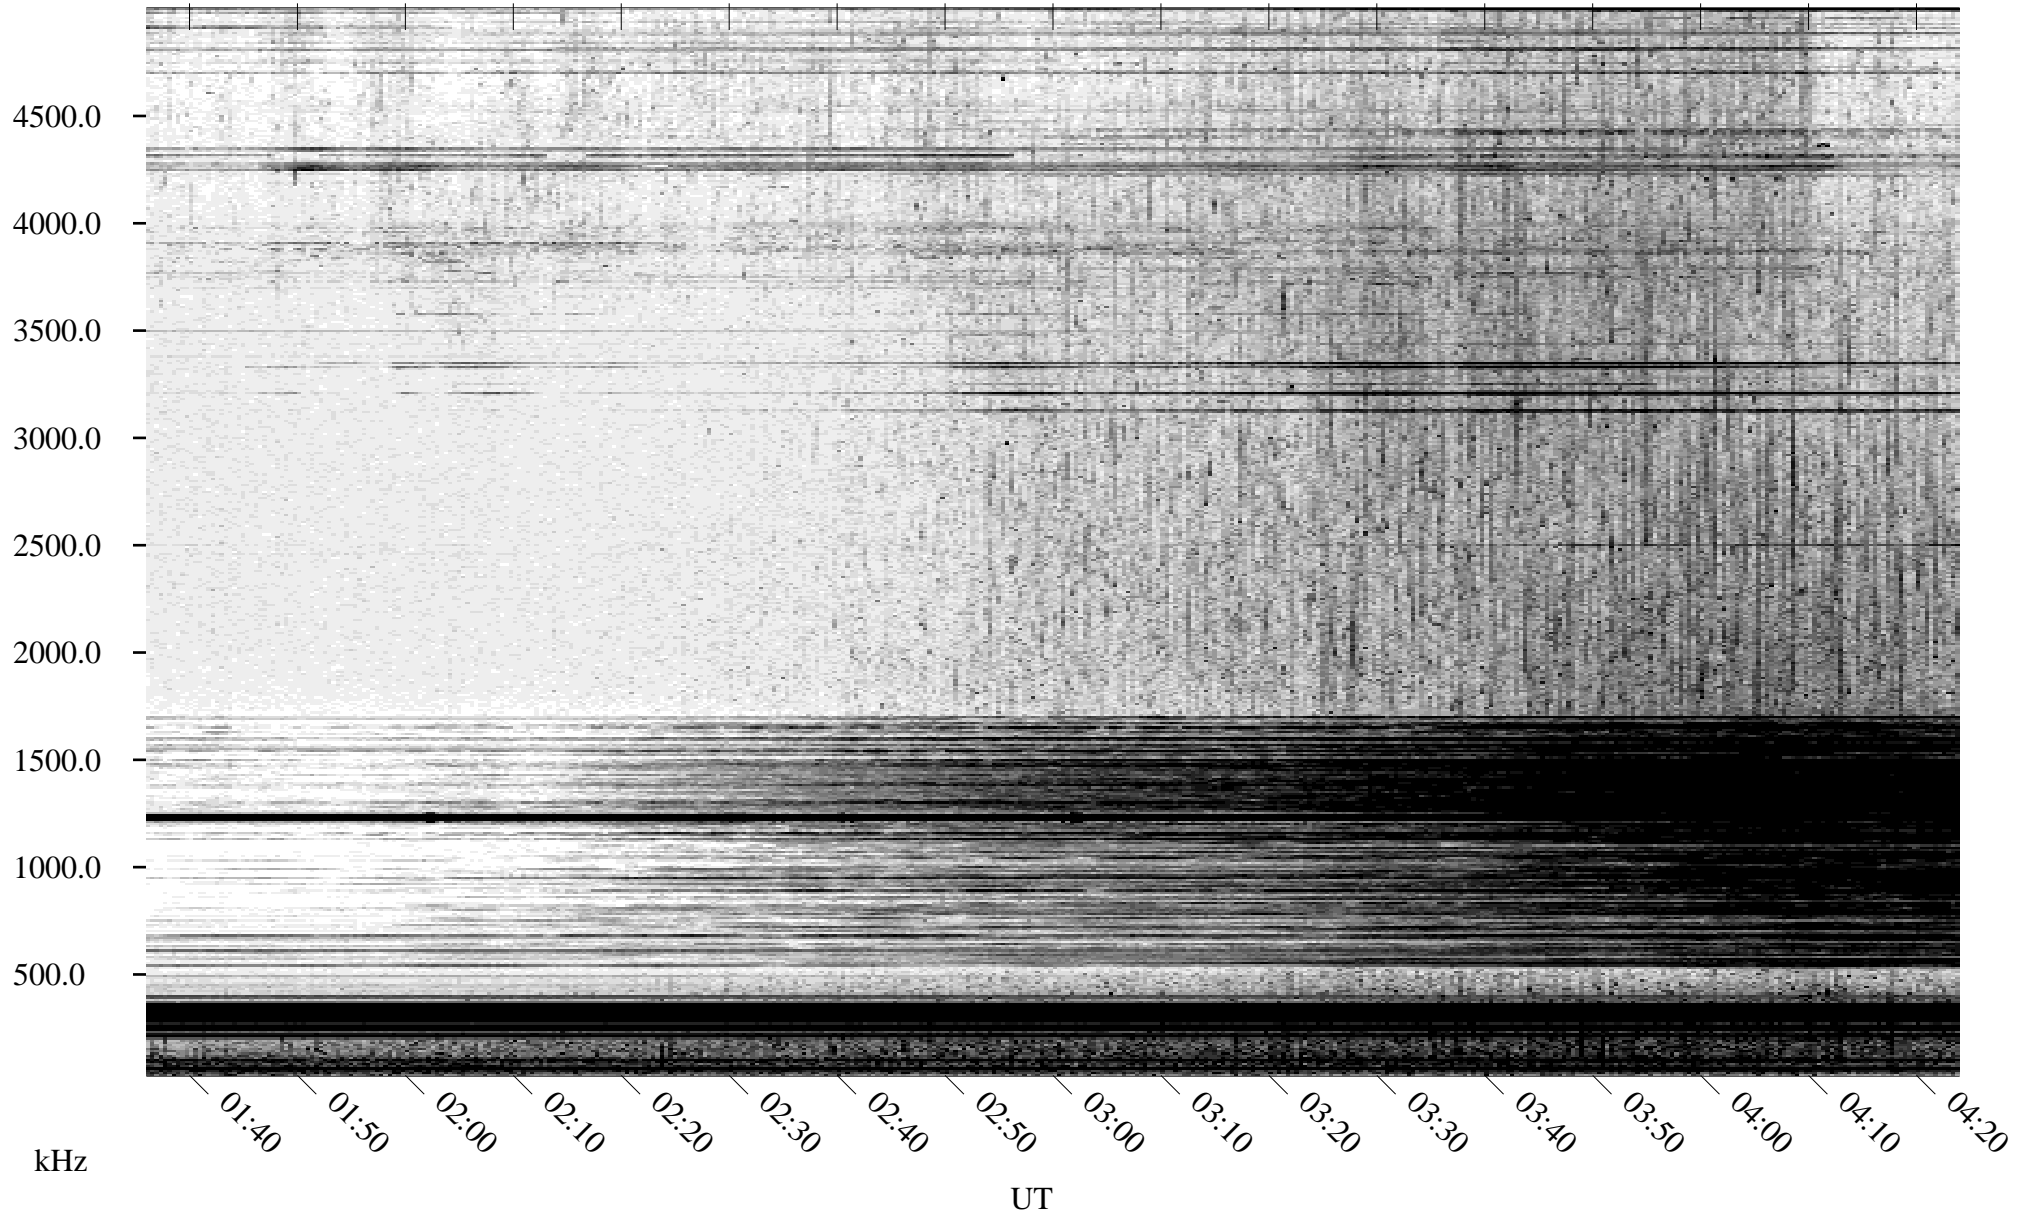

07/28/2005 Churchill, Manitoba

Linear Scale Black = 161 White = 15

ch05209l.r00m max_12

Page 1

07/28/2005 Churchill, Manitoba

Linear Scale Black = 161 White = 15

ch05209l.r00m max_12

Page 2

07/29/2005 Churchill, Manitoba

Linear Scale Black = 161 White = 15

ch05209l.r00m max_12

Page 3

07/29/2005 Churchill, Manitoba

Linear Scale Black = 161 White = 15

ch05209l.r00m max_12

Page 4

07/29/2005 Churchill, Manitoba

Linear Scale Black = 161 White = 15

ch05209l.r00m max_12

Page 5

07/29/2005 Churchill, Manitoba

Linear Scale Black = 161 White = 15

ch05209l.r00m max_12

Page 6

07/29/2005 Churchill, Manitoba

Linear Scale Black = 161 White = 15

ch05209l.r00m max_12

Page 7

07/29/2005 Churchill, Manitoba

Linear Scale Black = 161 White = 15

ch05209l.r00m max_12