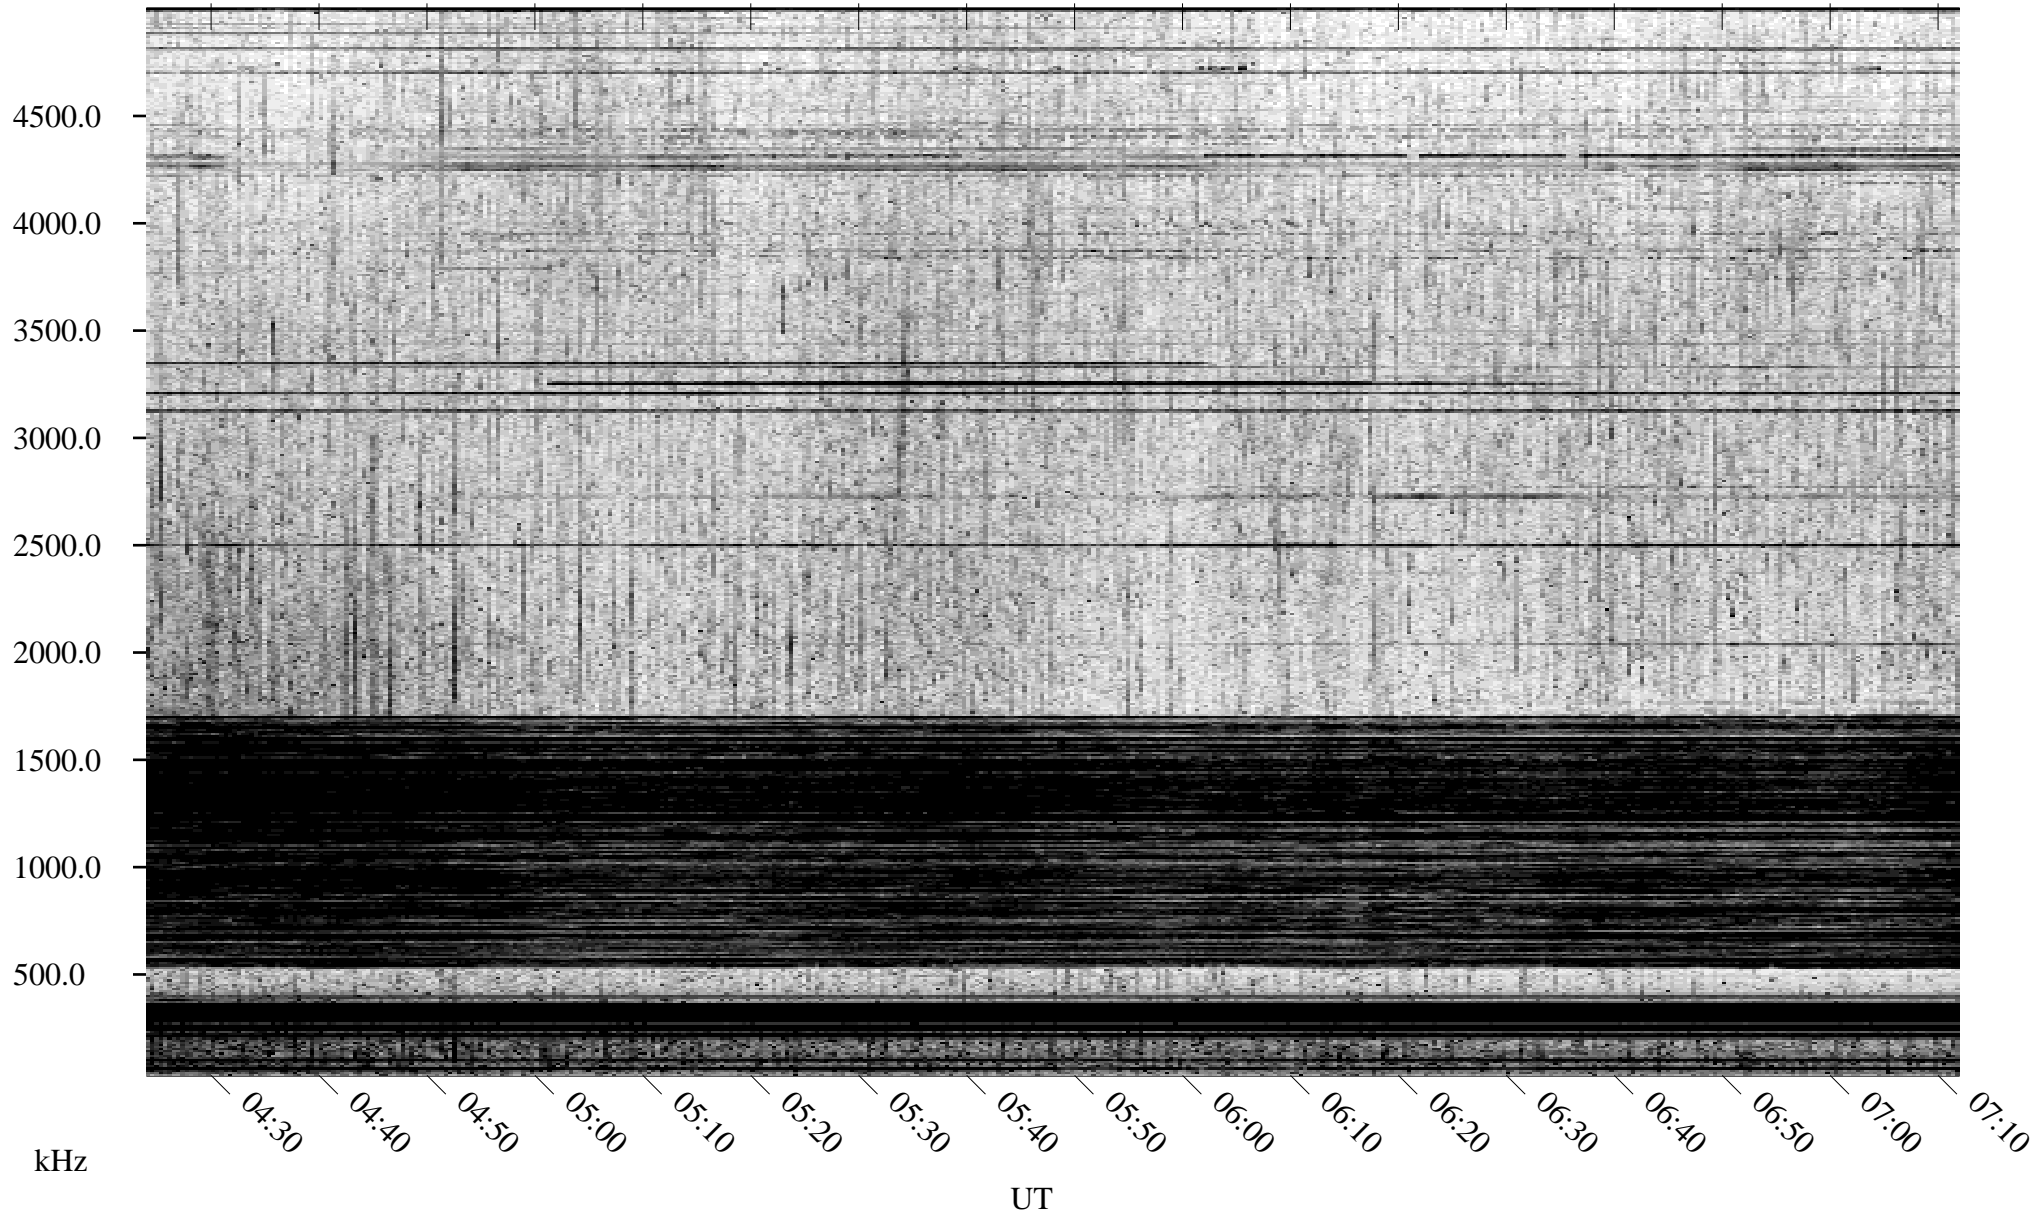

07/28/2005 Churchill, Manitoba

Linear Scale Black = 161 White = 15

ch05209l.r00m max_12

Page 1

07/28/2005 Churchill, Manitoba

Linear Scale Black = 161 White = 15

ch05209l.r00m max_12

Page 2

07/29/2005 Churchill, Manitoba

Linear Scale Black = 161 White = 15

ch05209l.r00m max_12

Page 3

07/29/2005 Churchill, Manitoba

Linear Scale Black = 161 White = 15

ch05209l.r00m max_12

Page 4

07/29/2005 Churchill, Manitoba

Linear Scale Black = 161 White = 15

ch05209l.r00m max_12

Page 5

07/29/2005 Churchill, Manitoba

Linear Scale Black = 161 White = 15

ch05209l.r00m max_12

Page 6

07/29/2005 Churchill, Manitoba

Linear Scale Black = 161 White = 15

ch05209l.r00m max_12

Page 7

07/29/2005 Churchill, Manitoba

Linear Scale Black = 161 White = 15

ch05209l.r00m max_12