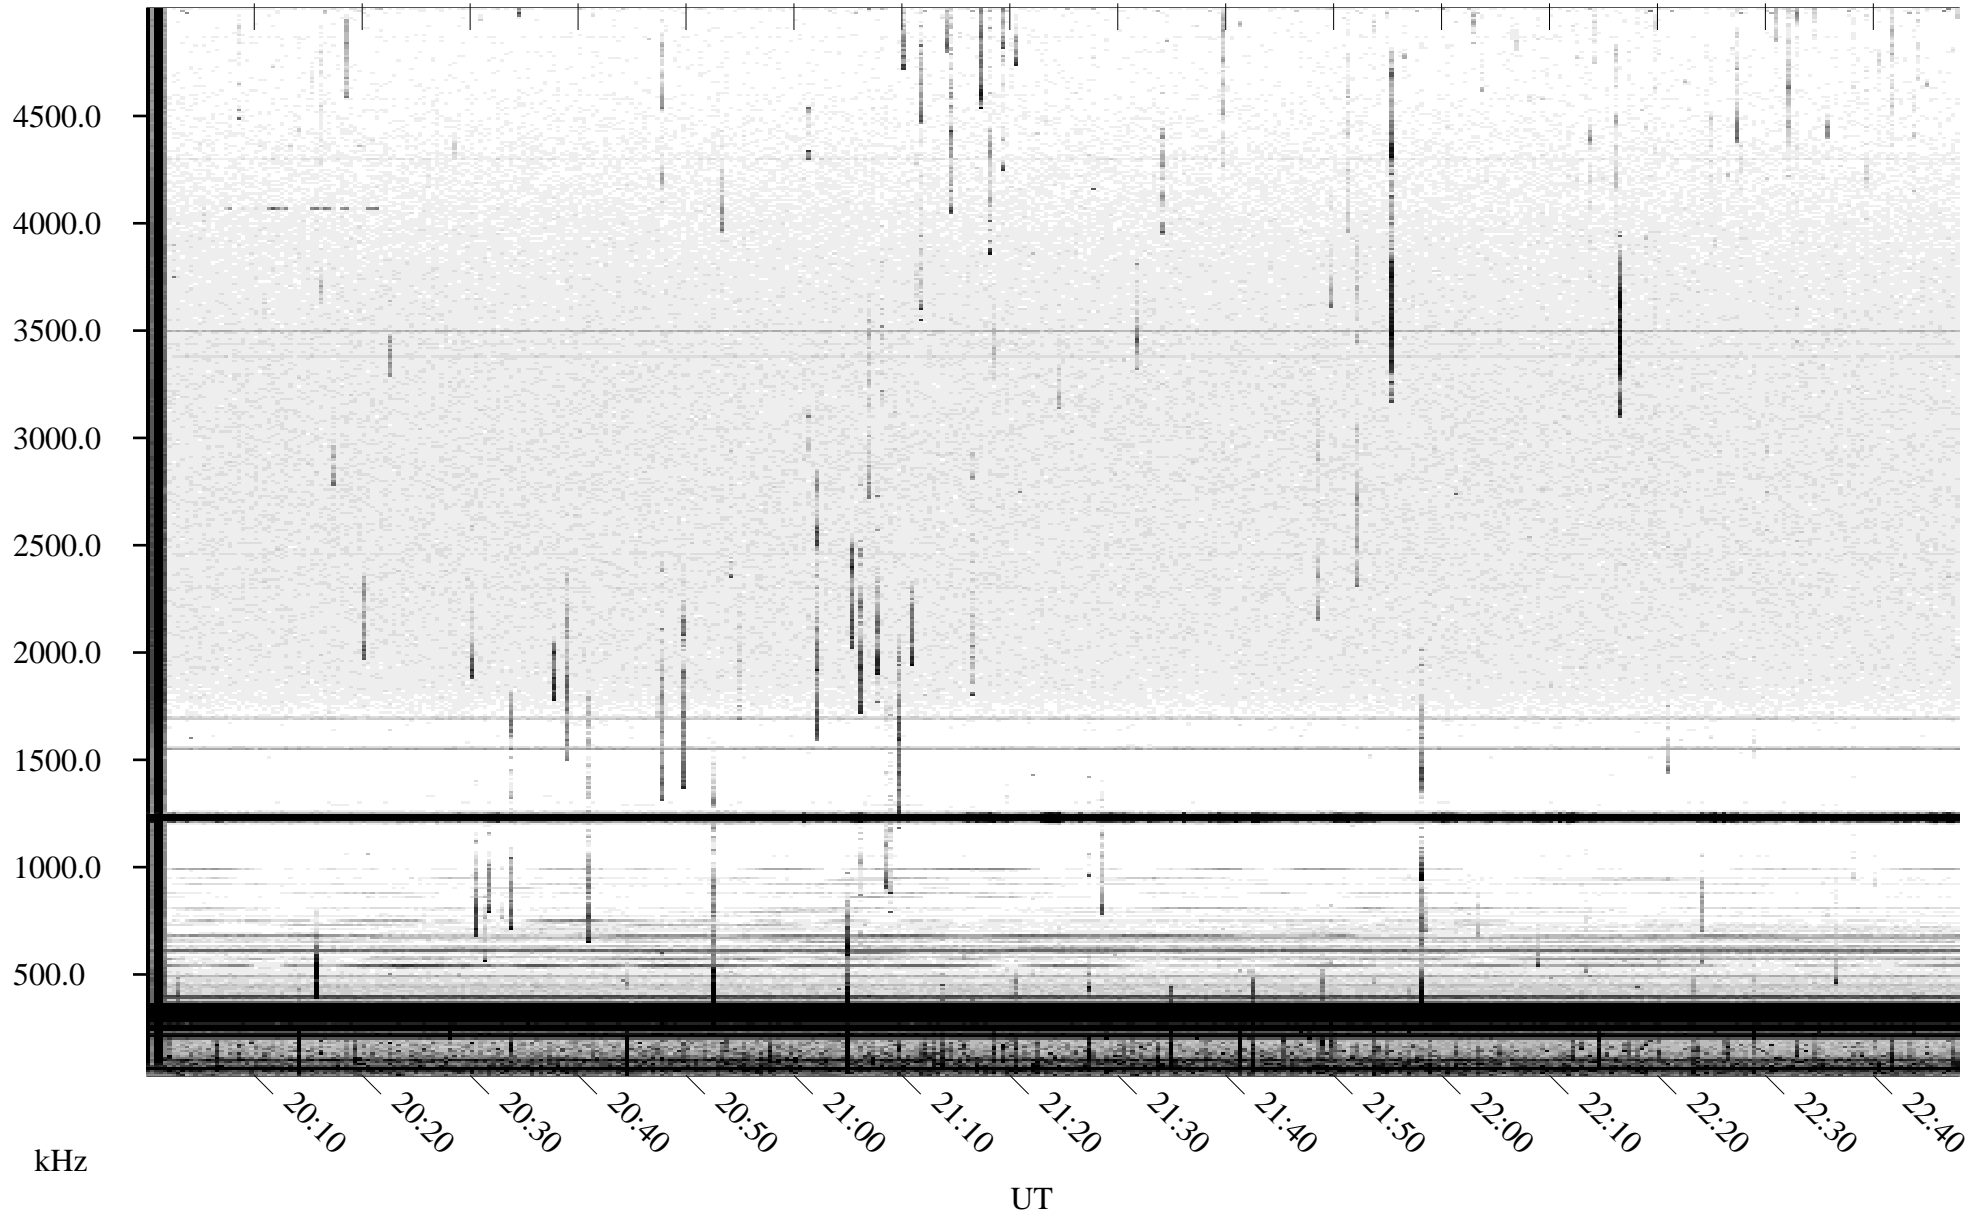

07/28/2005 Churchill, Manitoba

Linear Scale Black = 161 White = 15

ch05209l.r00m max_12

Page 1

07/28/2005 Churchill, Manitoba

Linear Scale Black = 161 White = 15

ch05209l.r00m max_12

Page 2

07/29/2005 Churchill, Manitoba

Linear Scale Black = 161 White = 15

ch05209l.r00m max_12

Page 3

07/29/2005 Churchill, Manitoba

Linear Scale Black = 161 White = 15

ch05209l.r00m max_12

Page 4

07/29/2005 Churchill, Manitoba

Linear Scale Black = 161 White = 15

ch05209l.r00m max_12

Page 5

07/29/2005 Churchill, Manitoba

Linear Scale Black = 161 White = 15

ch05209l.r00m max_12

Page 6

07/29/2005 Churchill, Manitoba

Linear Scale Black = 161 White = 15

ch05209l.r00m max_12

Page 7

07/29/2005 Churchill, Manitoba

Linear Scale Black = 161 White = 15

ch05209l.r00m max_12