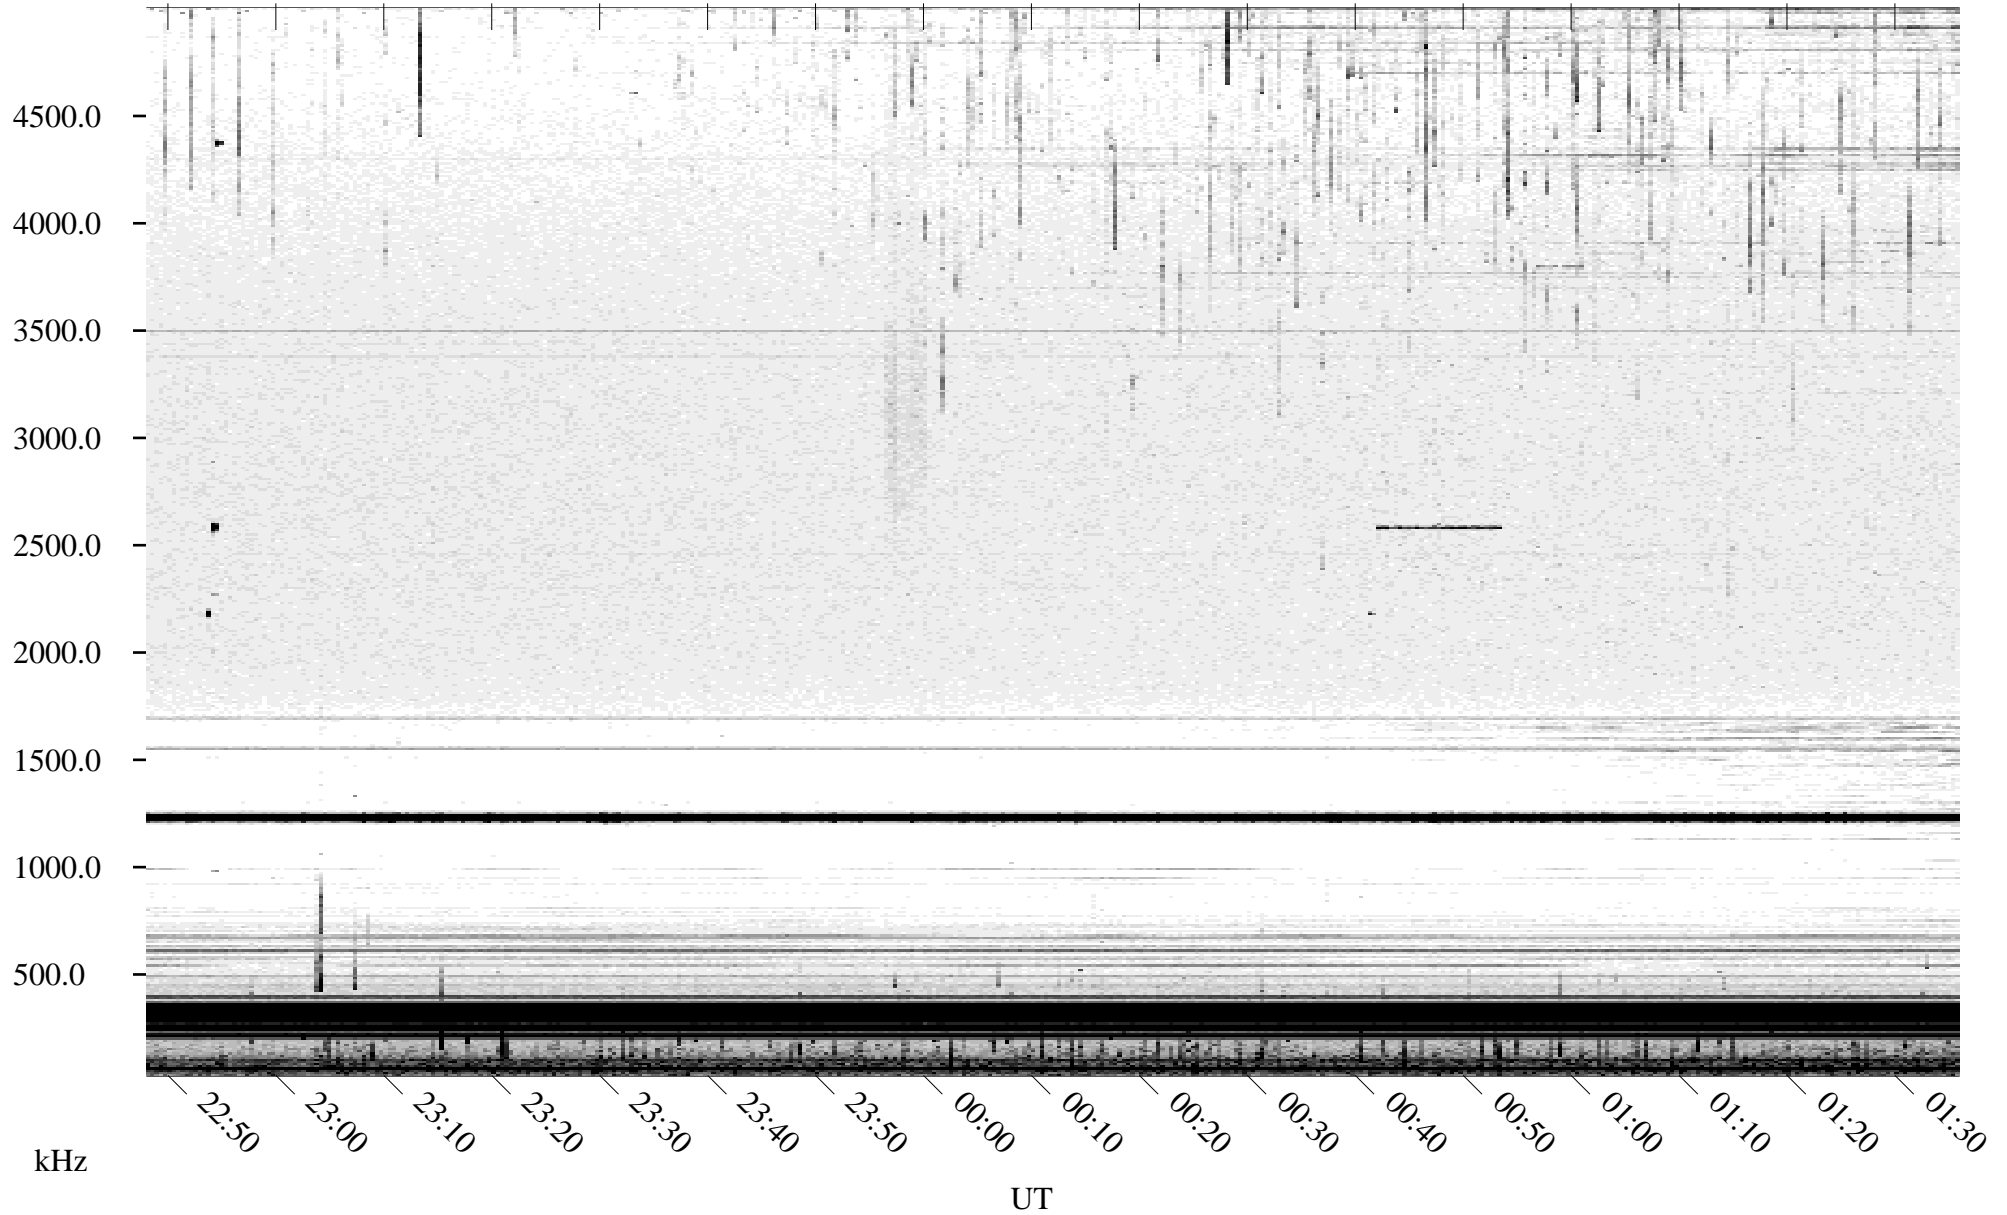

07/28/2005 Churchill, Manitoba

Linear Scale Black = 161 White = 15

ch05209l.r00m max_12

Page 1

07/28/2005 Churchill, Manitoba

Linear Scale Black = 161 White = 15

ch05209l.r00m max_12

Page 2

07/29/2005 Churchill, Manitoba

Linear Scale Black = 161 White = 15

ch05209l.r00m max_12

Page 3

07/29/2005 Churchill, Manitoba

Linear Scale Black = 161 White = 15

ch05209l.r00m max_12

Page 4

07/29/2005 Churchill, Manitoba

Linear Scale Black = 161 White = 15

ch05209l.r00m max_12

Page 5

07/29/2005 Churchill, Manitoba

Linear Scale Black = 161 White = 15

ch05209l.r00m max_12

Page 6

07/29/2005 Churchill, Manitoba

Linear Scale Black = 161 White = 15

ch05209l.r00m max_12

Page 7

07/29/2005 Churchill, Manitoba

Linear Scale Black = 161 White = 15

ch05209l.r00m max_12