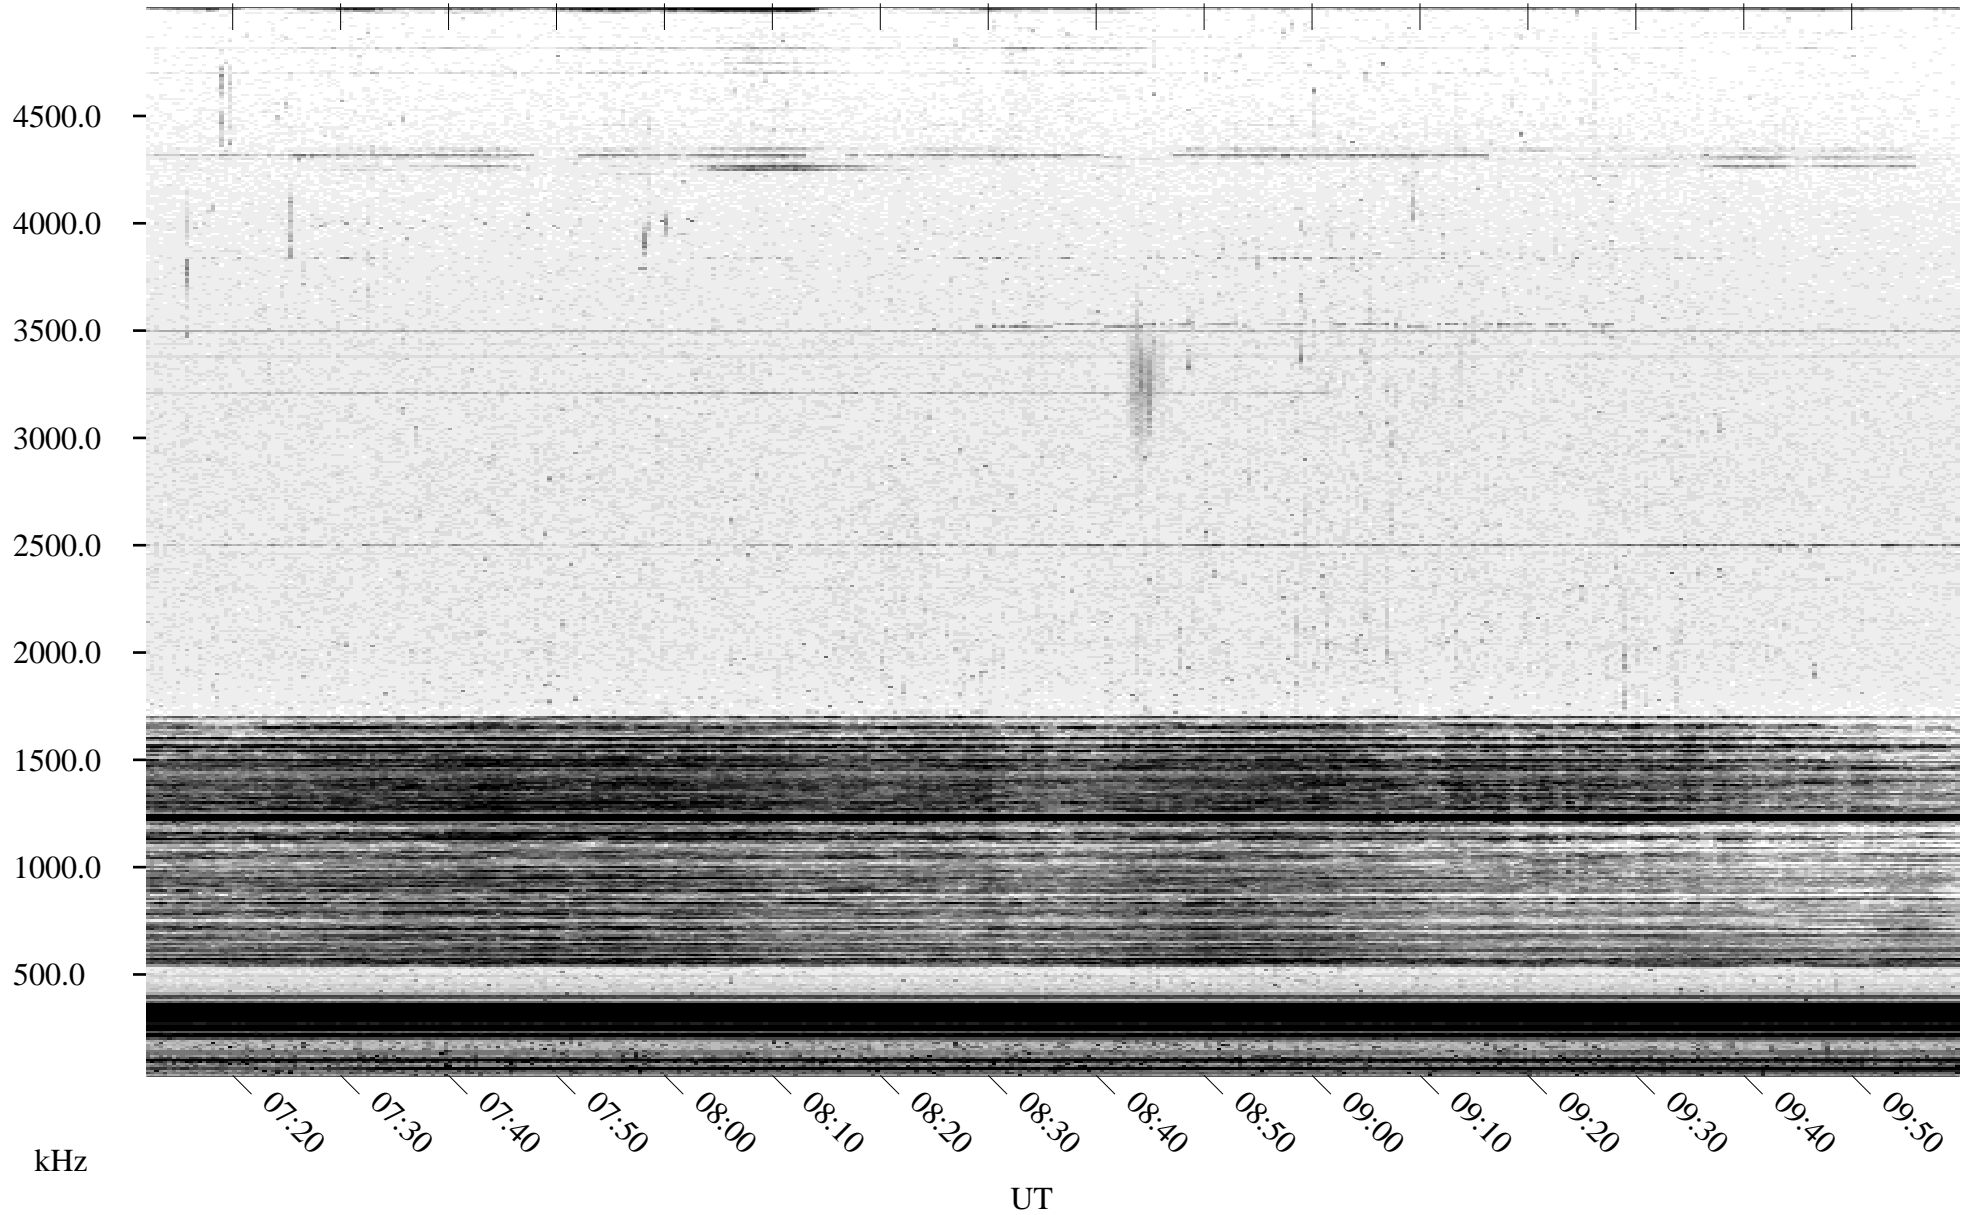

# 07/30/2005 Churchill, Manitoba

Linear Scale    Black = 161    White = 15

ch05210l.r00m max\_12

Page 3

# 07/30/2005 Churchill, Manitoba

Linear Scale    Black = 161    White = 15

ch05210l.r00m max\_12

Page 4

# 07/30/2005 Churchill, Manitoba

Linear Scale    Black = 161    White = 15

ch05210l.r00m max\_12

Page 5

# 07/30/2005 Churchill, Manitoba

Linear Scale    Black = 161    White = 15

ch05210l.r00m max\_12

Page 6