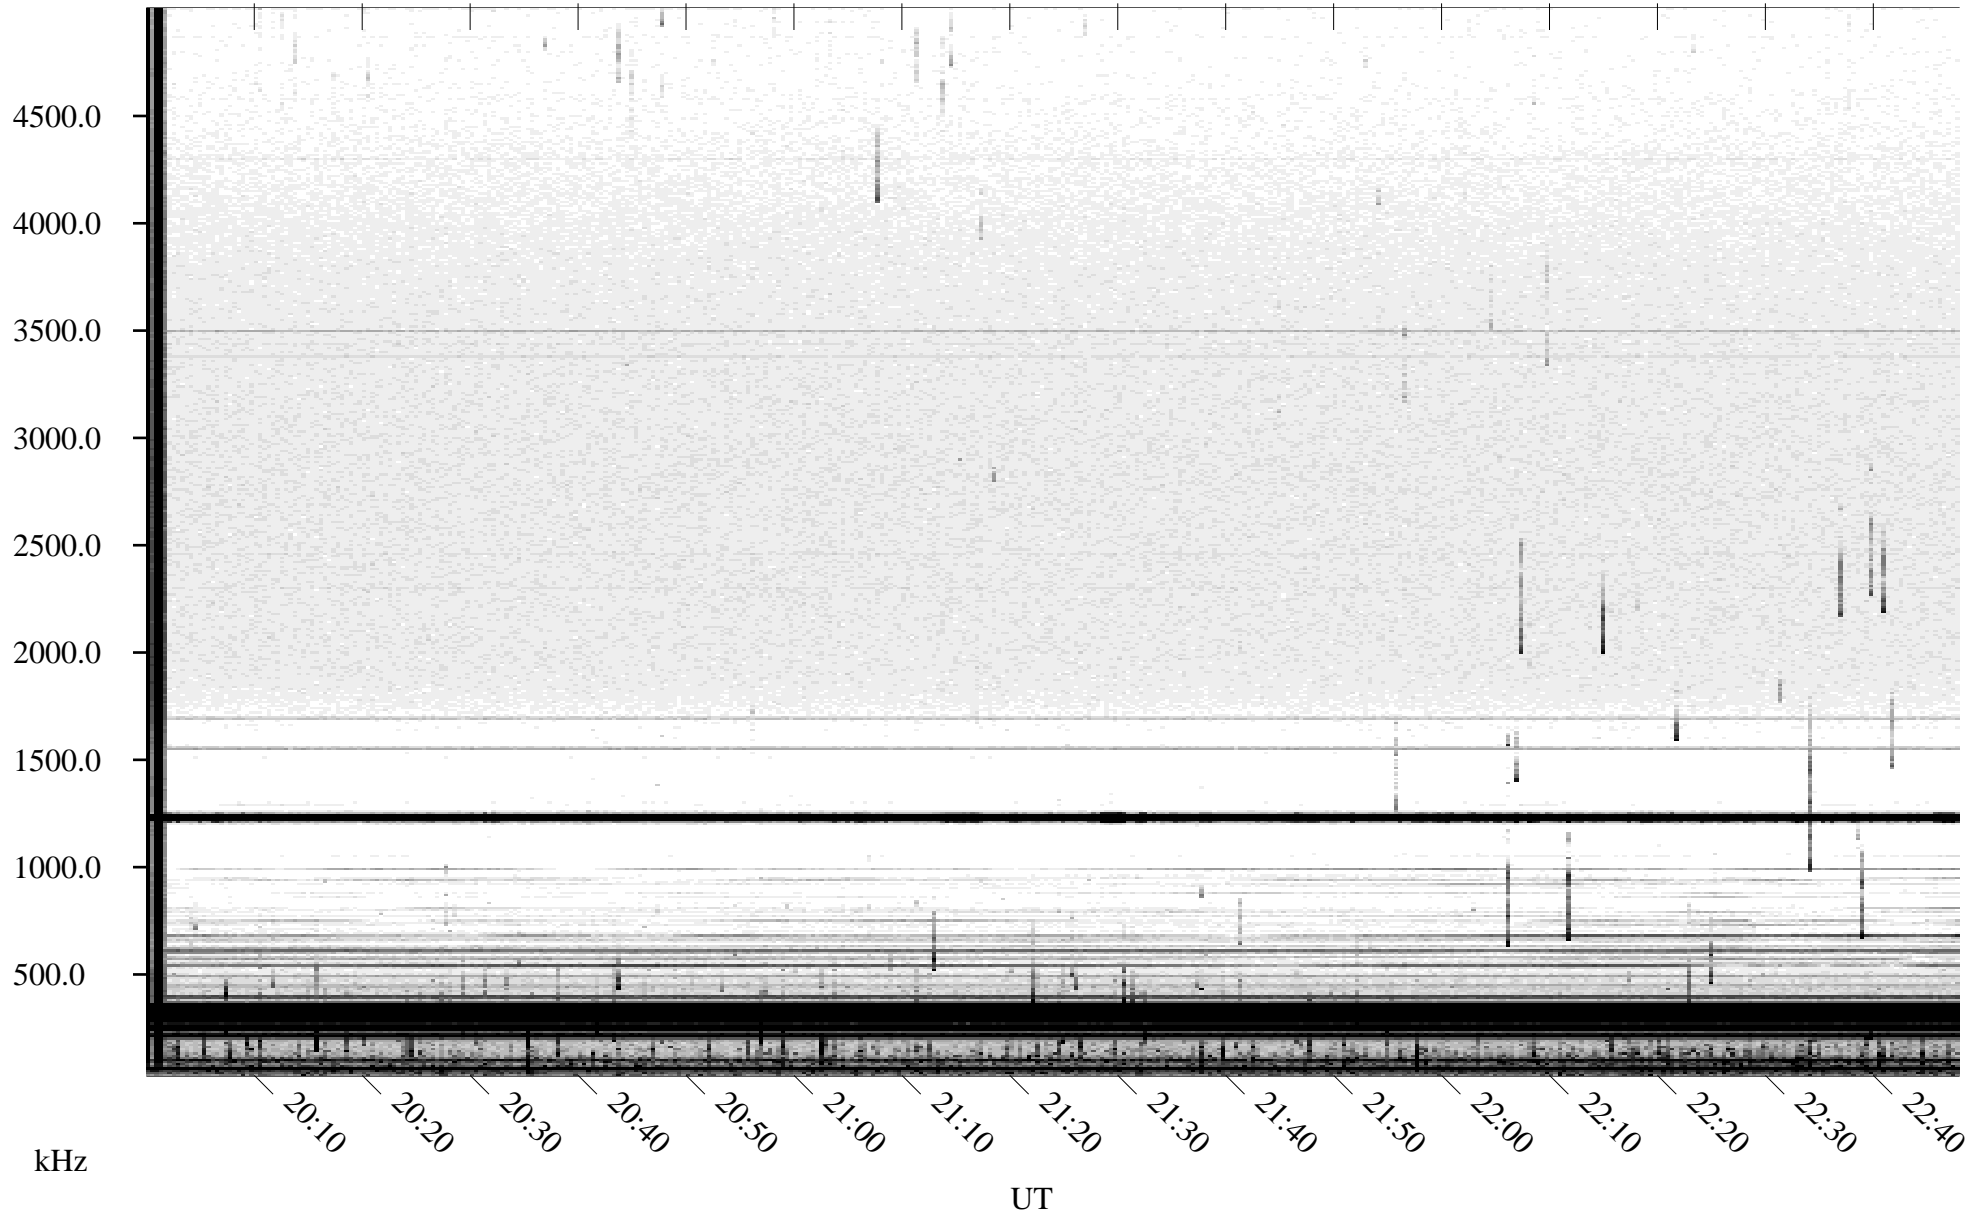

# 07/29/2005 Churchill, Manitoba

Linear Scale    Black = 161    White = 15

ch05210l.r00m max\_12

Page 1

# 07/29/2005 Churchill, Manitoba

Linear Scale    Black = 161    White = 15

ch05210l.r00m max\_12

Page 2

# 07/30/2005 Churchill, Manitoba

Linear Scale    Black = 161    White = 15

ch05210l.r00m max\_12

Page 3

# 07/30/2005 Churchill, Manitoba

Linear Scale    Black = 161    White = 15

ch05210l.r00m max\_12

Page 4