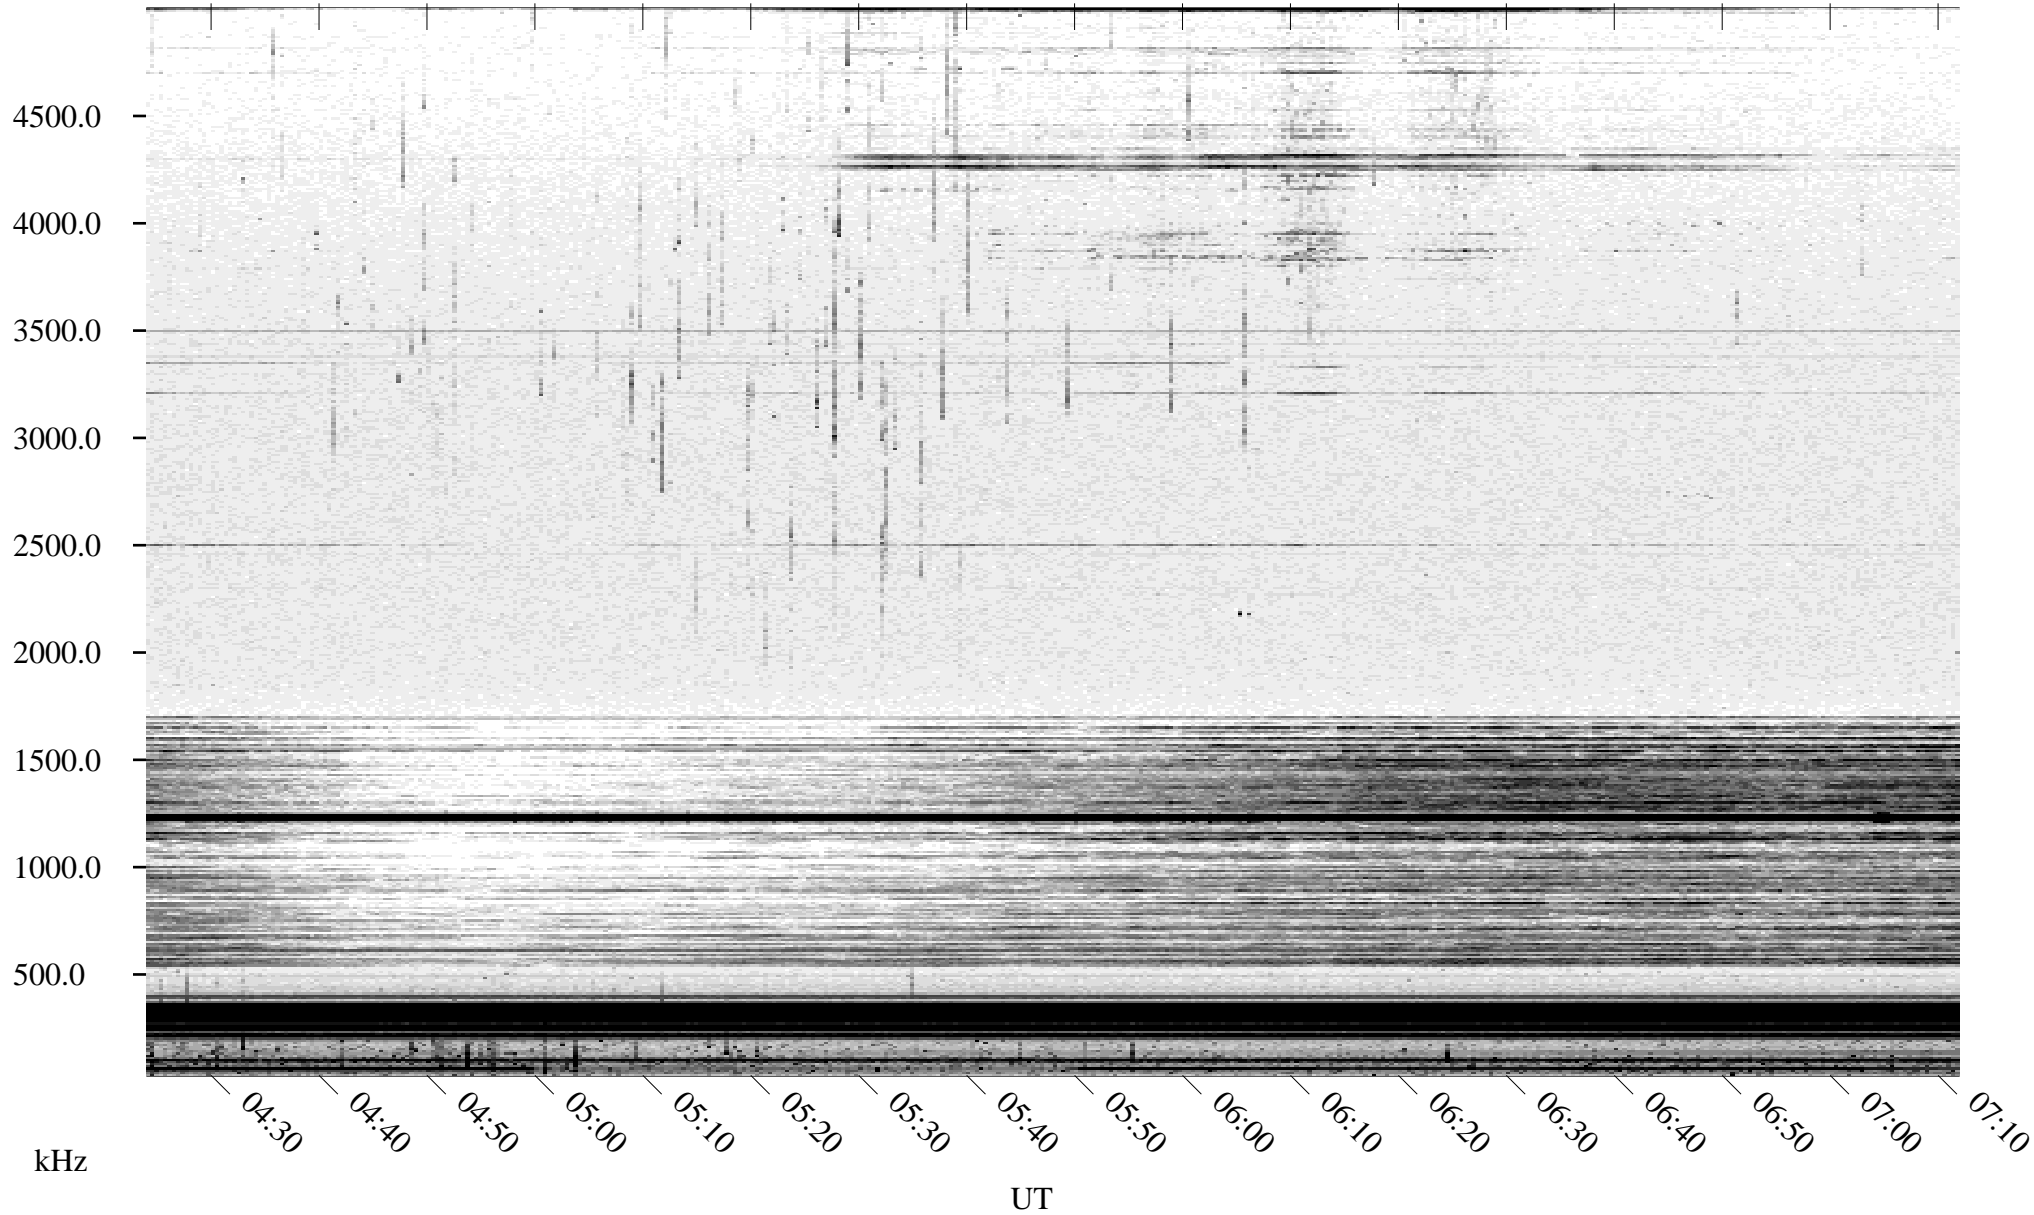

# 07/29/2005 Churchill, Manitoba

Linear Scale    Black = 161    White = 15

ch05210l.r00m max\_12

Page 1

# 07/29/2005 Churchill, Manitoba

Linear Scale    Black = 161    White = 15

ch05210l.r00m max\_12

Page 2

# 07/30/2005 Churchill, Manitoba

Linear Scale    Black = 161    White = 15

ch05210l.r00m max\_12

Page 3

# 07/30/2005 Churchill, Manitoba

Linear Scale    Black = 161    White = 15

ch05210l.r00m max\_12

Page 4