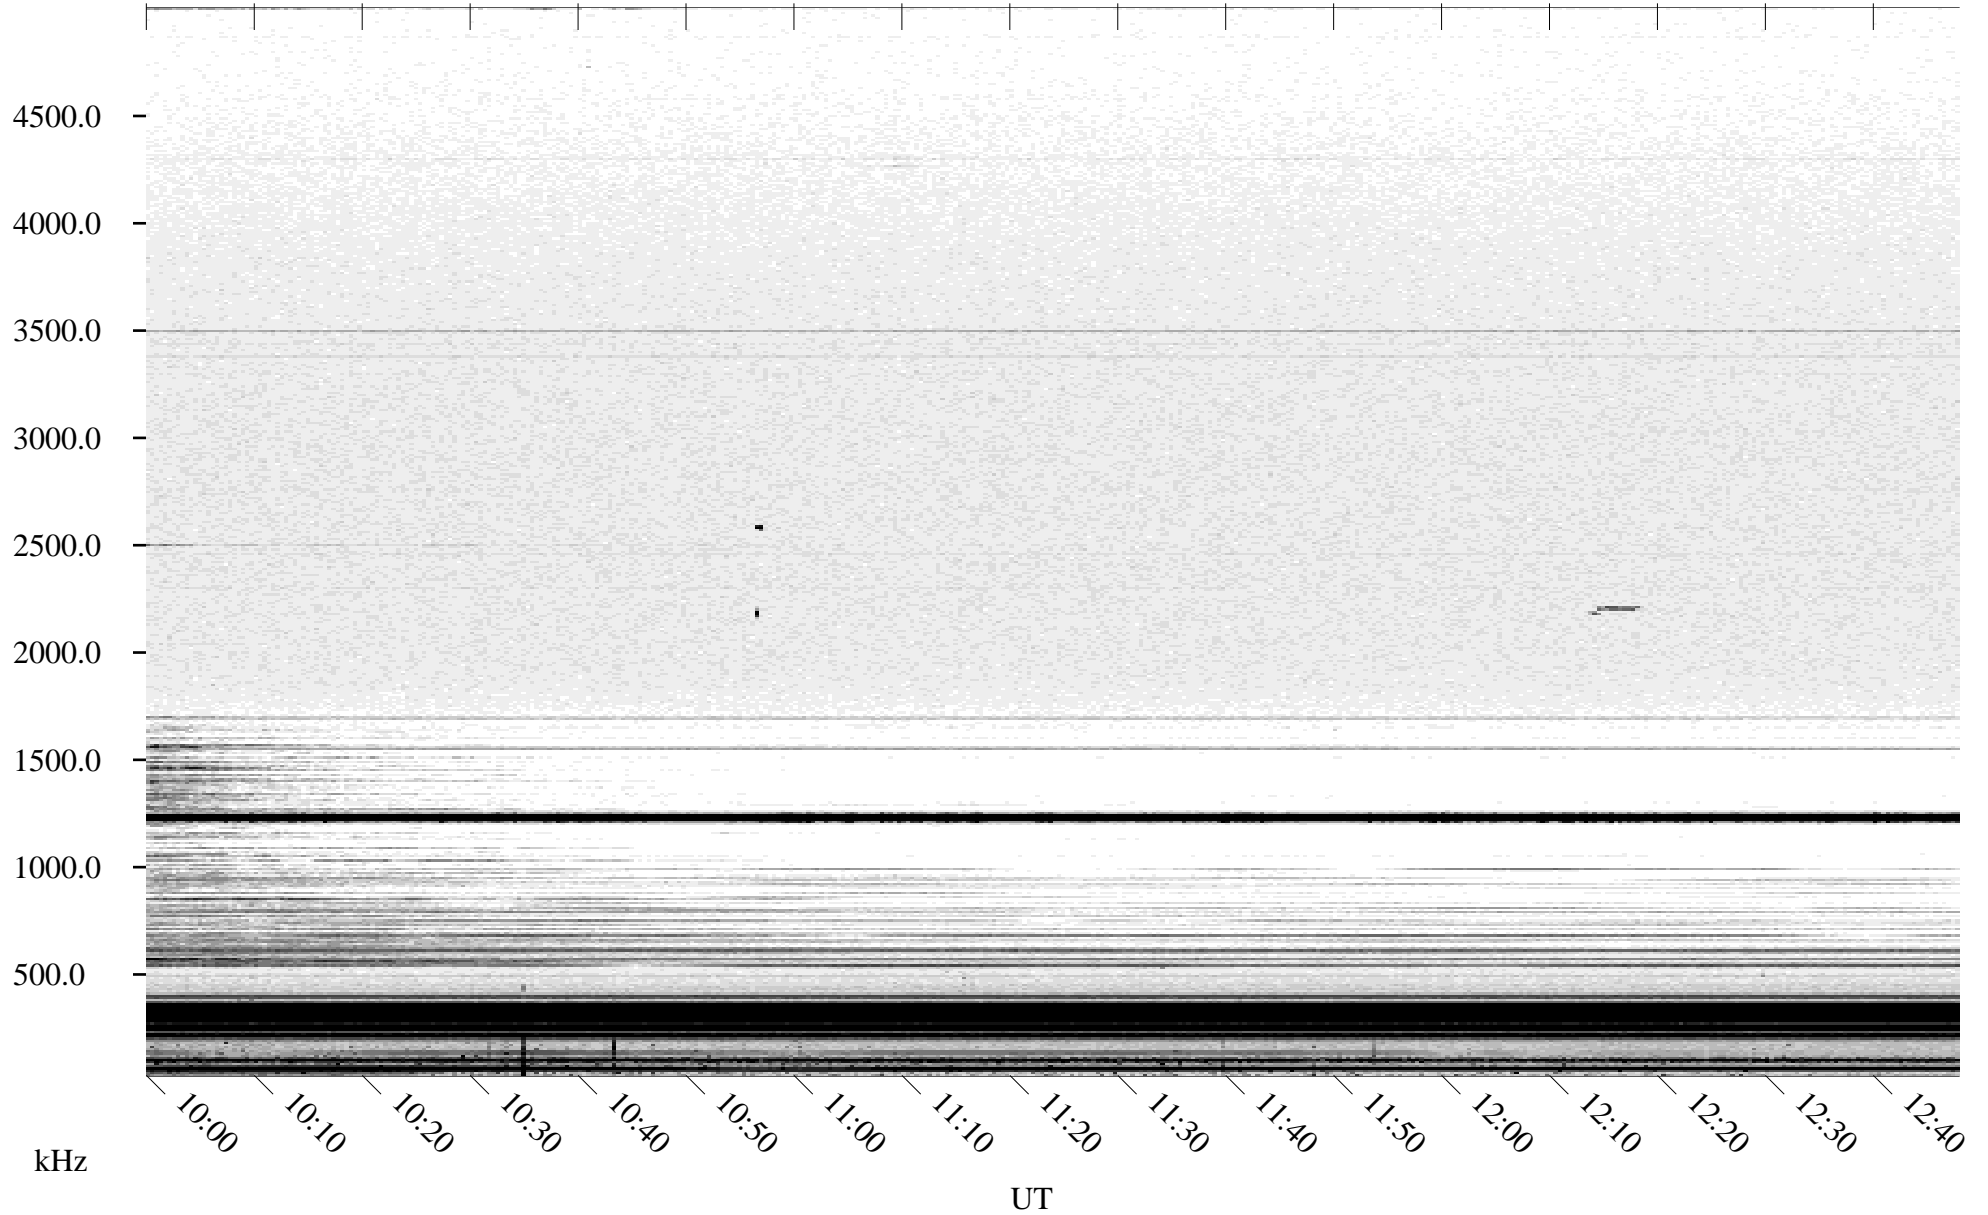

# 07/30/2005 Churchill, Manitoba

Linear Scale    Black = 161    White = 15

ch05210l.r00m max\_12

Page 5

# 07/30/2005 Churchill, Manitoba

Linear Scale    Black = 161    White = 15

ch05210l.r00m max\_12

Page 6

# 07/30/2005 Churchill, Manitoba

Linear Scale    Black = 161    White = 15

ch05210l.r00m max\_12

Page 7

# 07/30/2005 Churchill, Manitoba

Linear Scale    Black = 161    White = 15

ch05210l.r00m max\_12