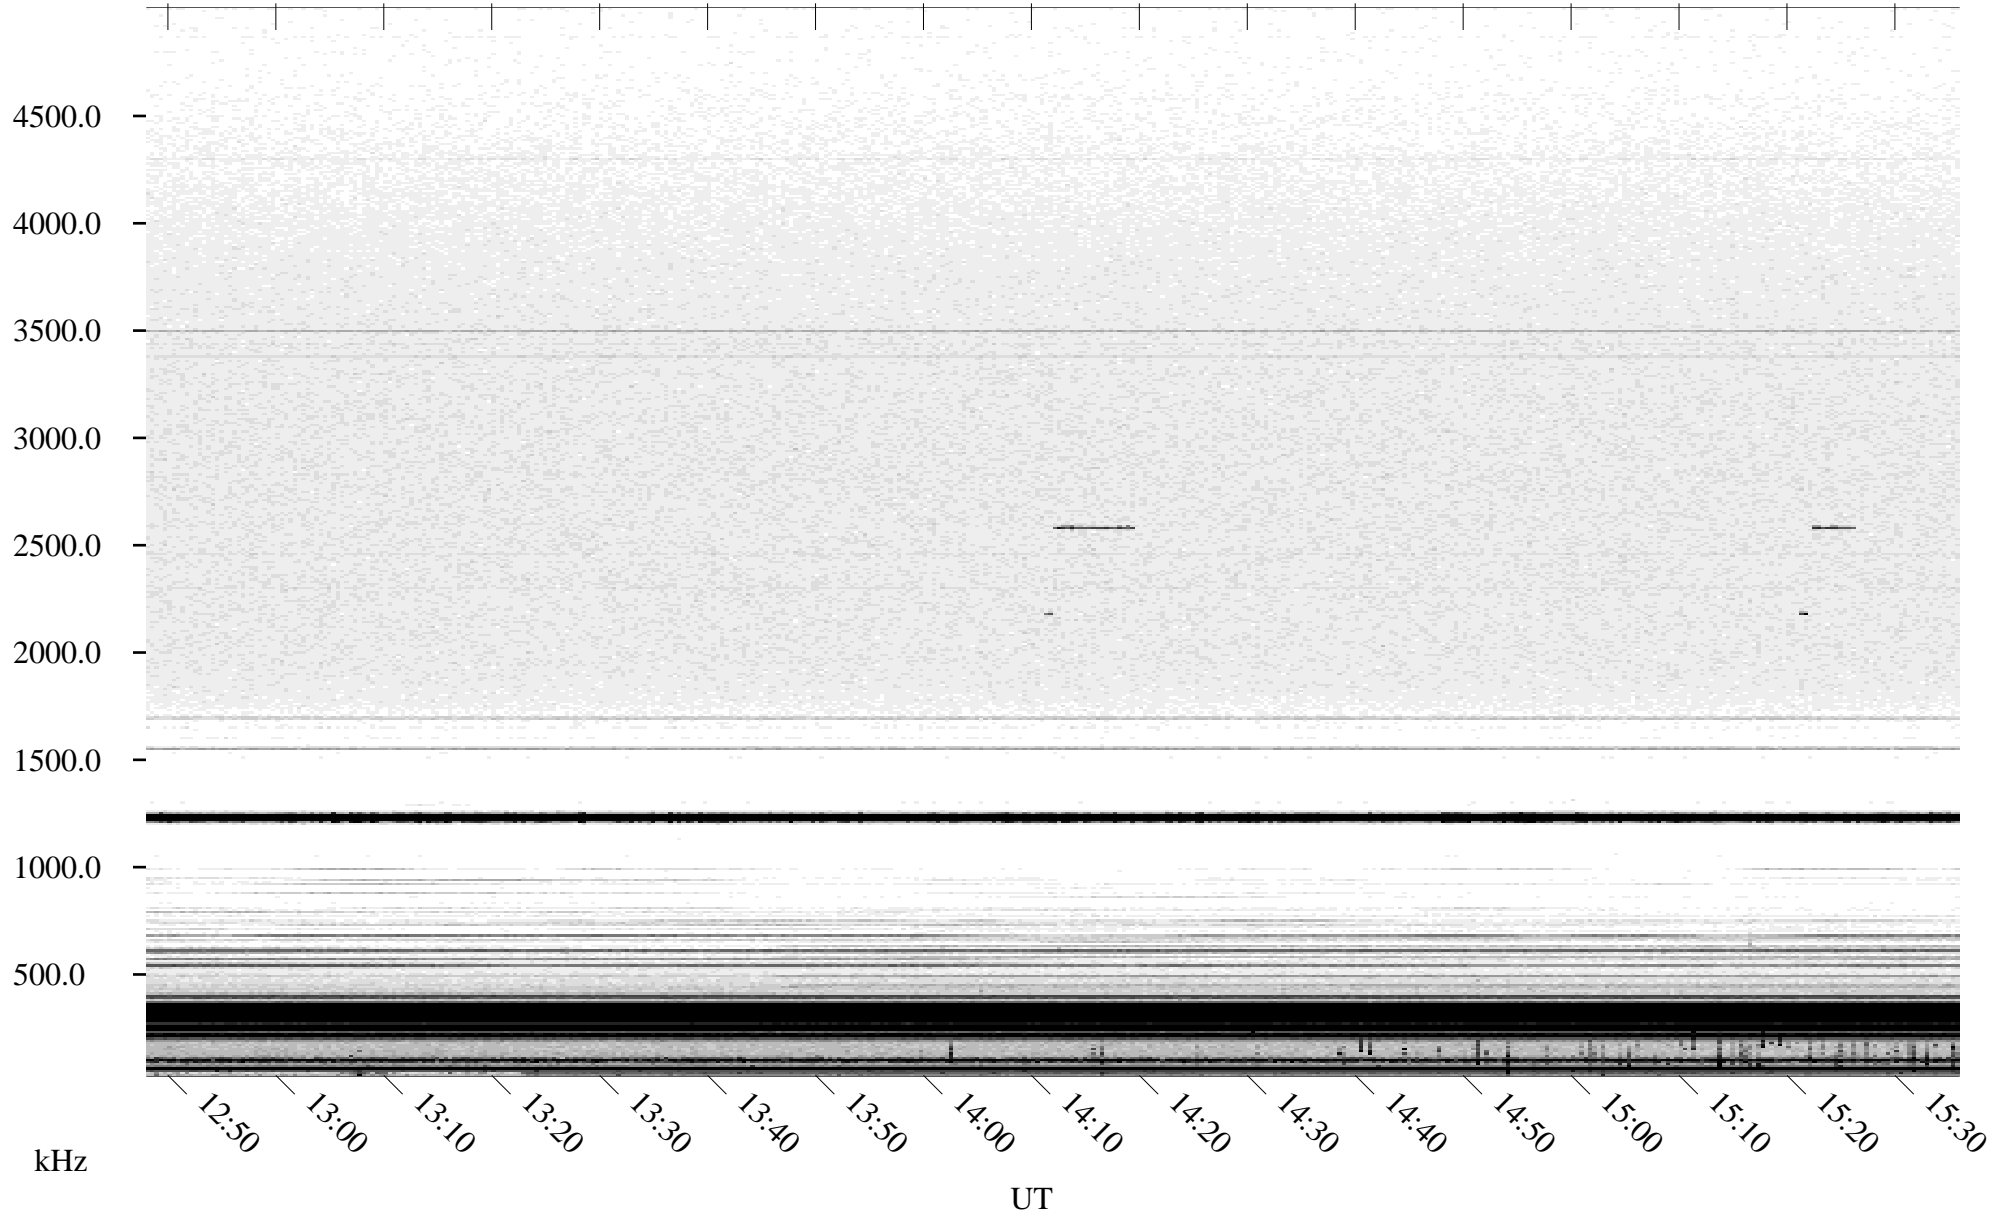

# 07/30/2005 Churchill, Manitoba

Linear Scale    Black = 161    White = 15

ch05210l.r00m max\_12

Page 5

# 07/30/2005 Churchill, Manitoba

Linear Scale    Black = 161    White = 15

ch05210l.r00m max\_12

Page 6

# 07/30/2005 Churchill, Manitoba

Linear Scale    Black = 161    White = 15

ch05210l.r00m max\_12

Page 7

# 07/30/2005 Churchill, Manitoba

Linear Scale    Black = 161    White = 15

ch05210l.r00m max\_12