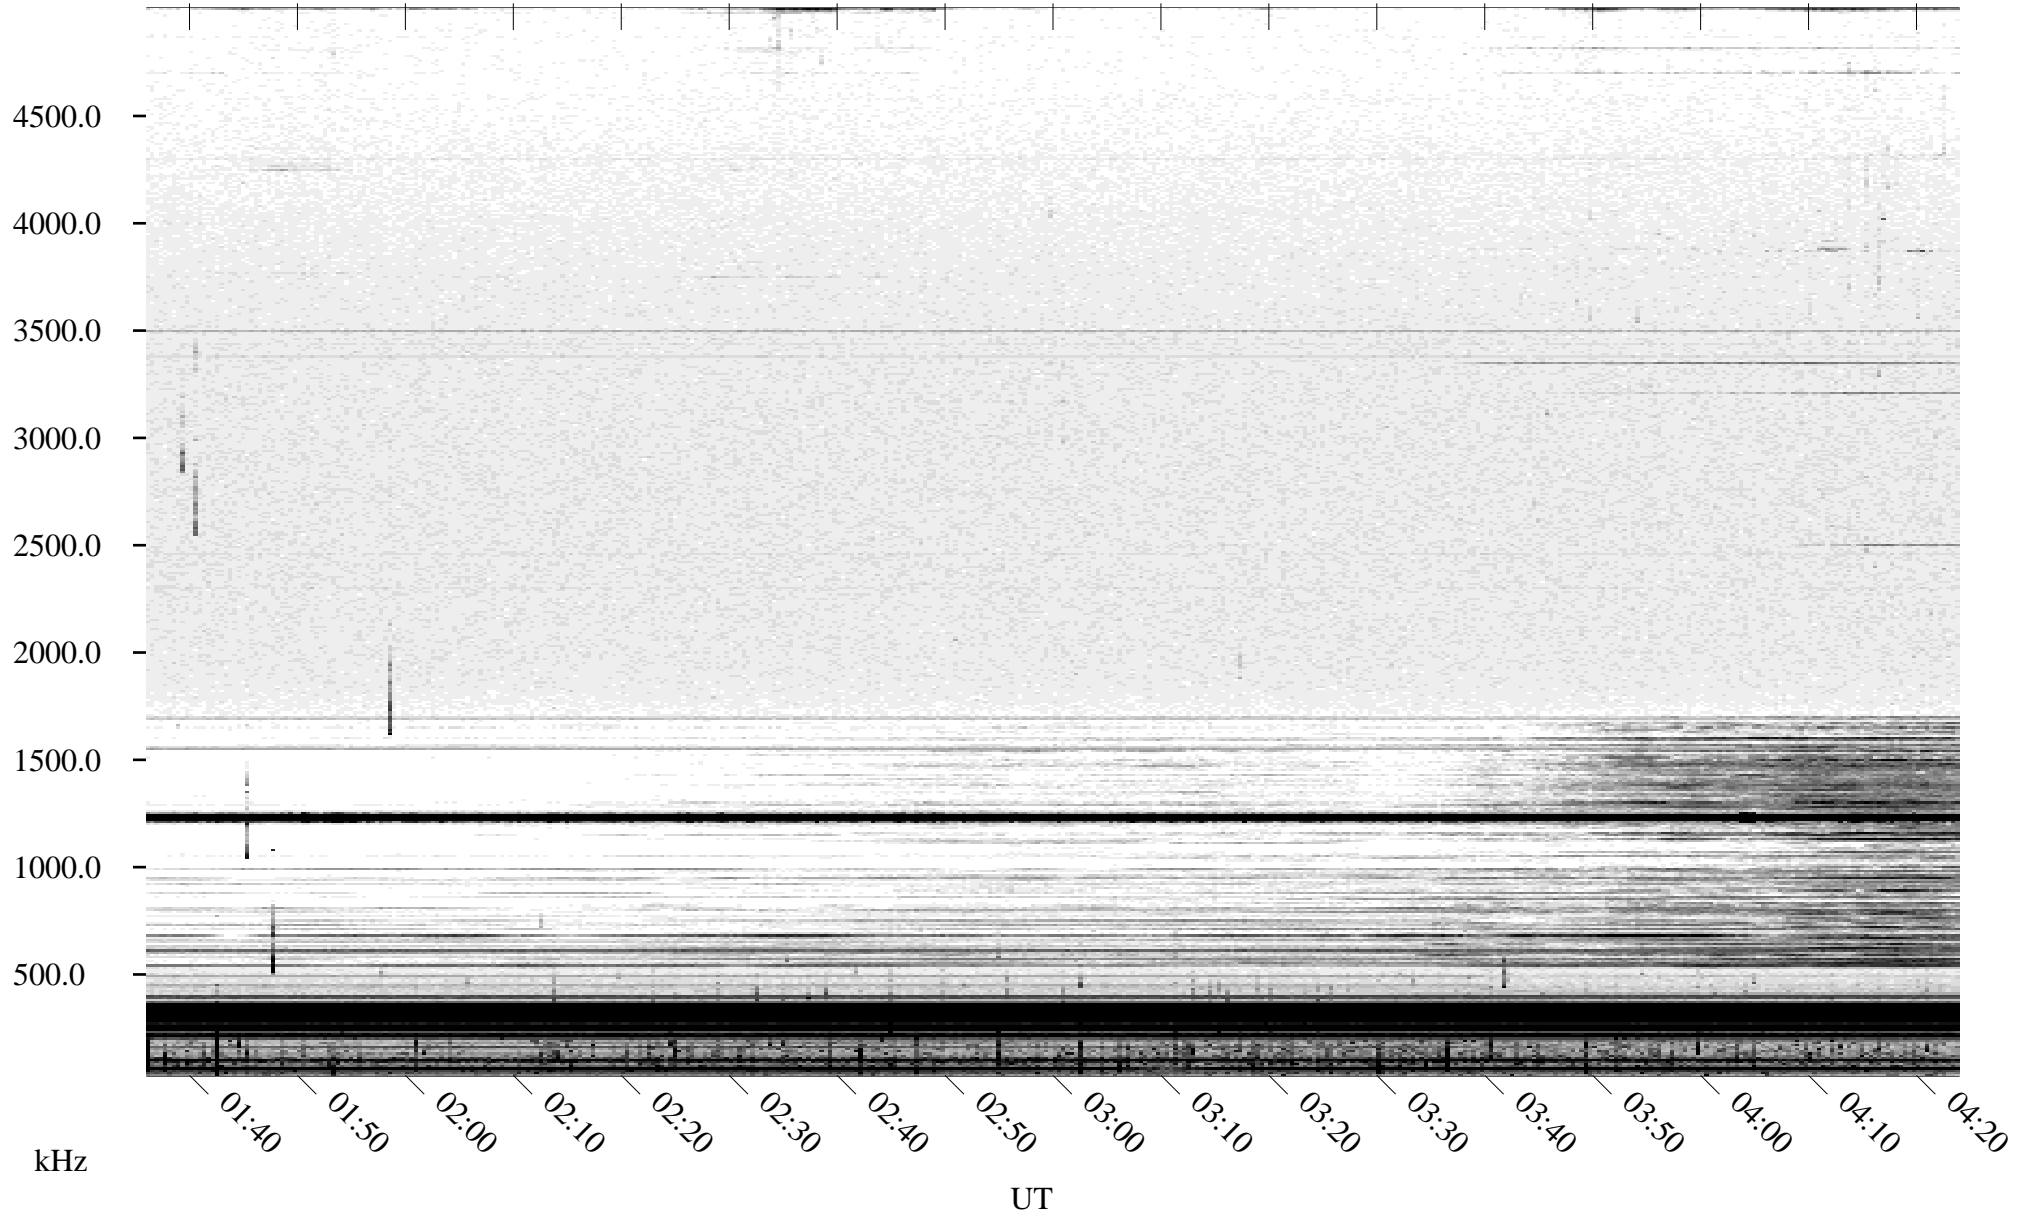

# 07/29/2005 Churchill, Manitoba

Linear Scale    Black = 161    White = 15

ch05210l.r00m max\_12

Page 1

# 07/29/2005 Churchill, Manitoba

Linear Scale    Black = 161    White = 15

ch05210l.r00m max\_12

Page 2

# 07/30/2005 Churchill, Manitoba

Linear Scale    Black = 161    White = 15

ch05210l.r00m max\_12

Page 3

# 07/30/2005 Churchill, Manitoba

Linear Scale    Black = 161    White = 15

ch05210l.r00m max\_12

Page 4