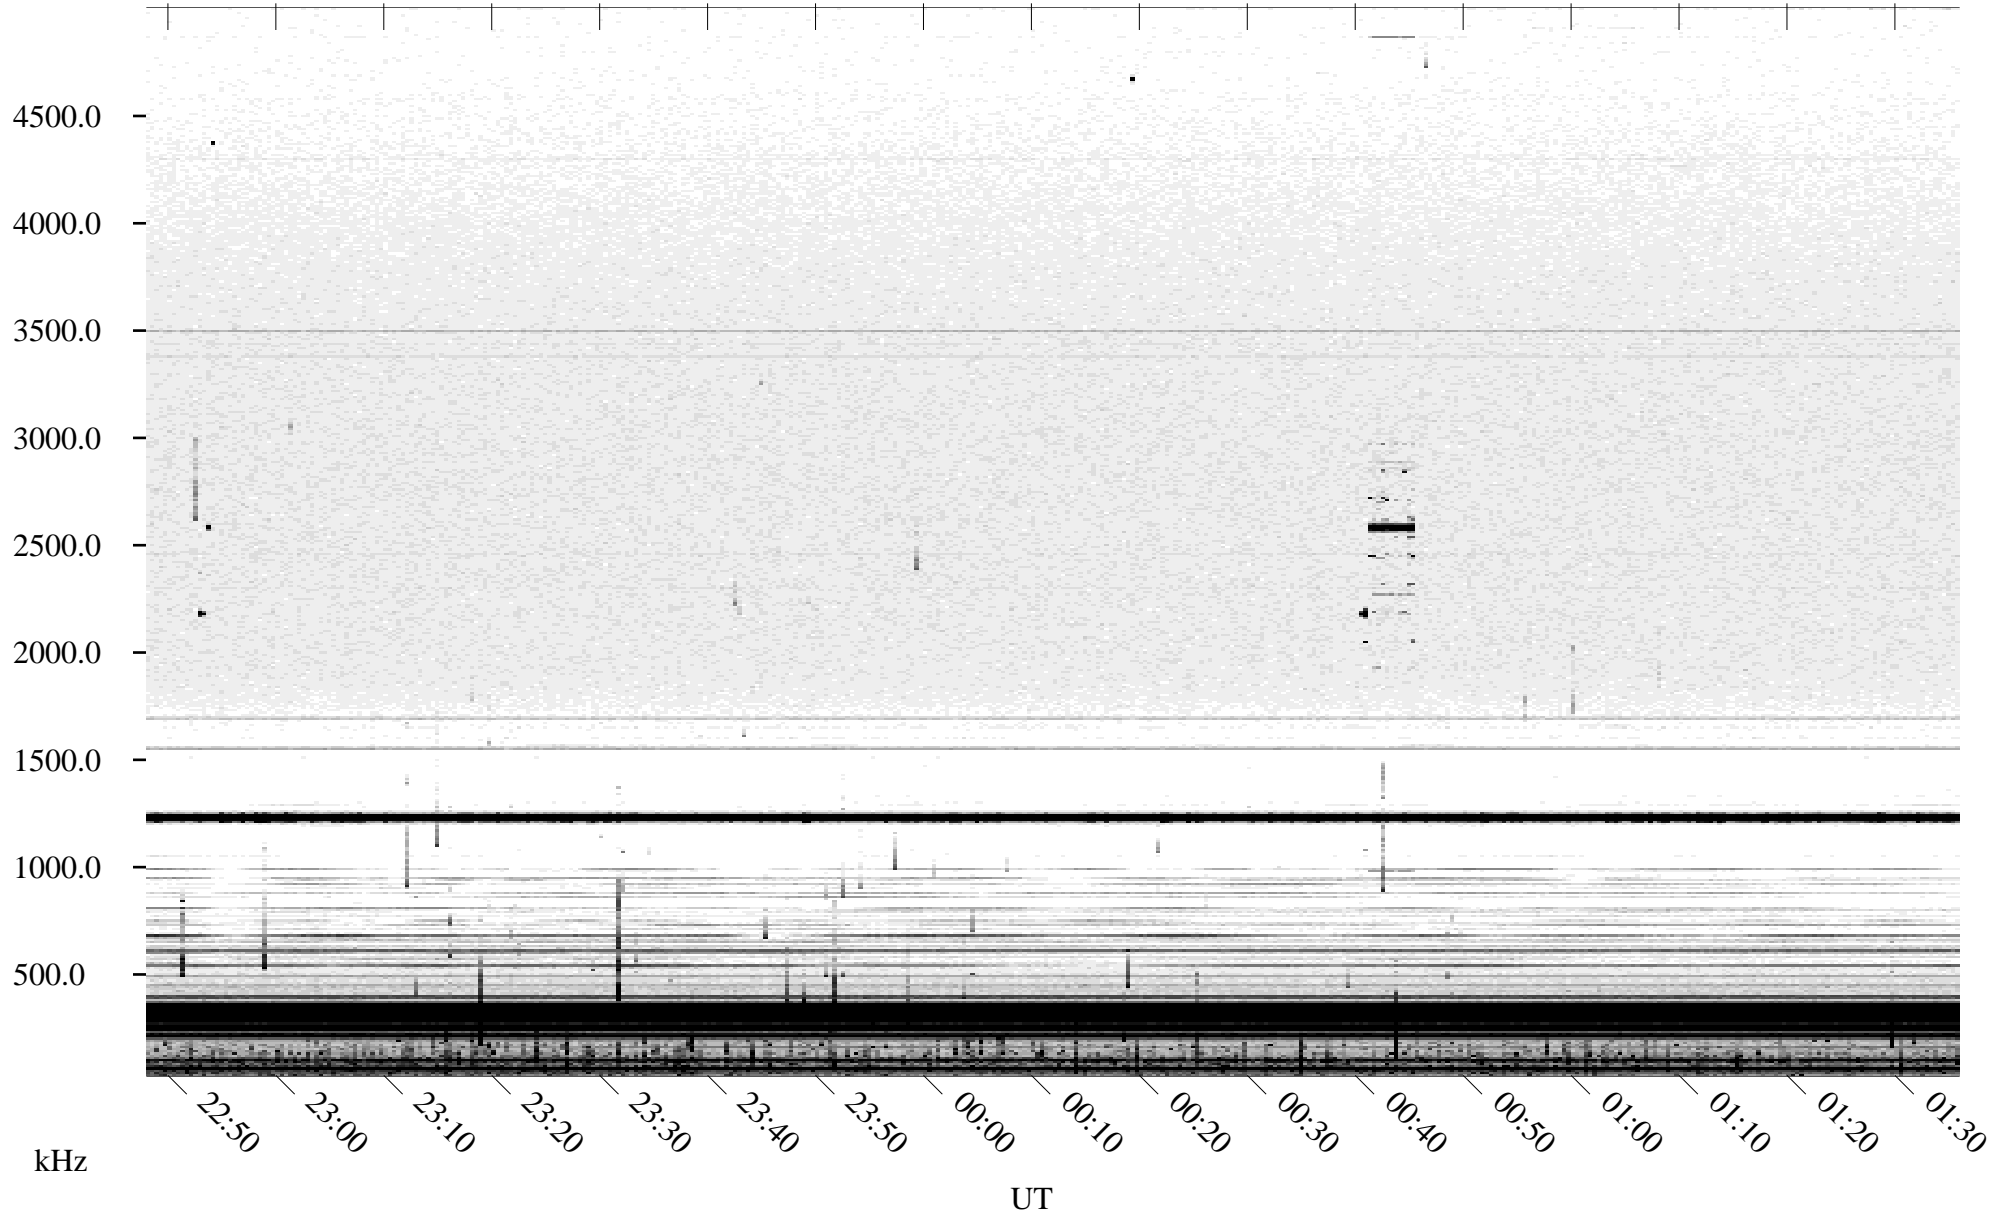

# 07/29/2005 Churchill, Manitoba

Linear Scale    Black = 161    White = 15

ch05210l.r00m max\_12

Page 1

# 07/29/2005 Churchill, Manitoba

Linear Scale    Black = 161    White = 15

ch05210l.r00m max\_12

Page 2

# 07/30/2005 Churchill, Manitoba

Linear Scale    Black = 161    White = 15

ch05210l.r00m max\_12

Page 3

# 07/30/2005 Churchill, Manitoba

Linear Scale    Black = 161    White = 15

ch05210l.r00m max\_12

Page 4