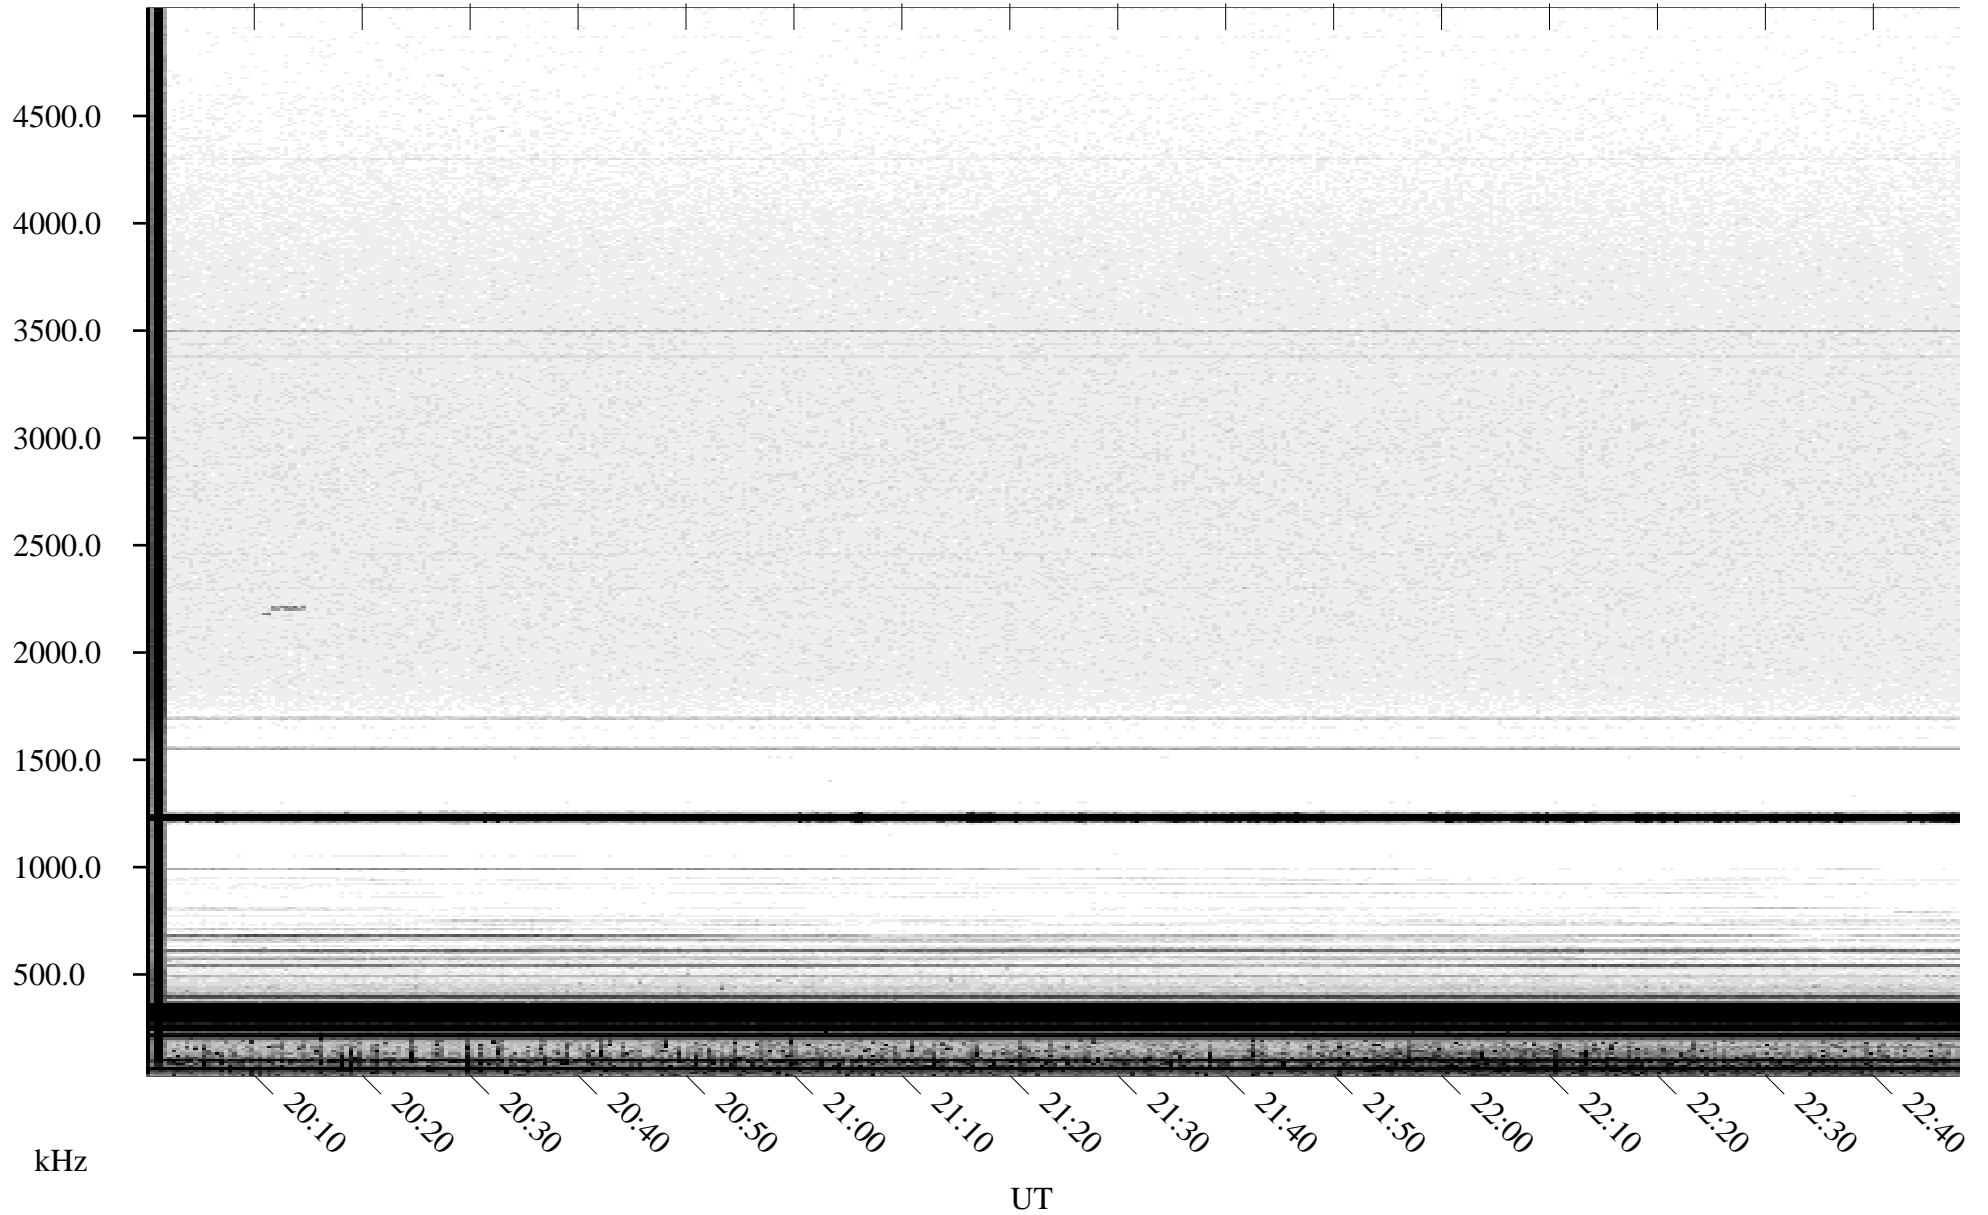

07/30/2005 Churchill, Manitoba

Linear Scale Black = 161 White = 15

ch052111.r00m max_12

Page 1

07/30/2005 Churchill, Manitoba

Linear Scale

Black = 161

White = 15

ch052111.r00m max_12

Page 2

07/31/2005 Churchill, Manitoba

Linear Scale Black = 161 White = 15

ch05211l.r00m max_12

Page 3

07/31/2005 Churchill, Manitoba

Linear Scale Black = 161 White = 15

ch05211l.r00m max_12

Page 4

07/31/2005 Churchill, Manitoba

Linear Scale Black = 161 White = 15

ch05211l.r00m max_12

Page 5

07/31/2005 Churchill, Manitoba

Linear Scale Black = 161 White = 15

ch05211l.r00m max_12

Page 6

07/31/2005 Churchill, Manitoba

Linear Scale Black = 161 White = 15

ch05211l.r00m max_12

Page 7

07/31/2005 Churchill, Manitoba

Linear Scale Black = 161 White = 15