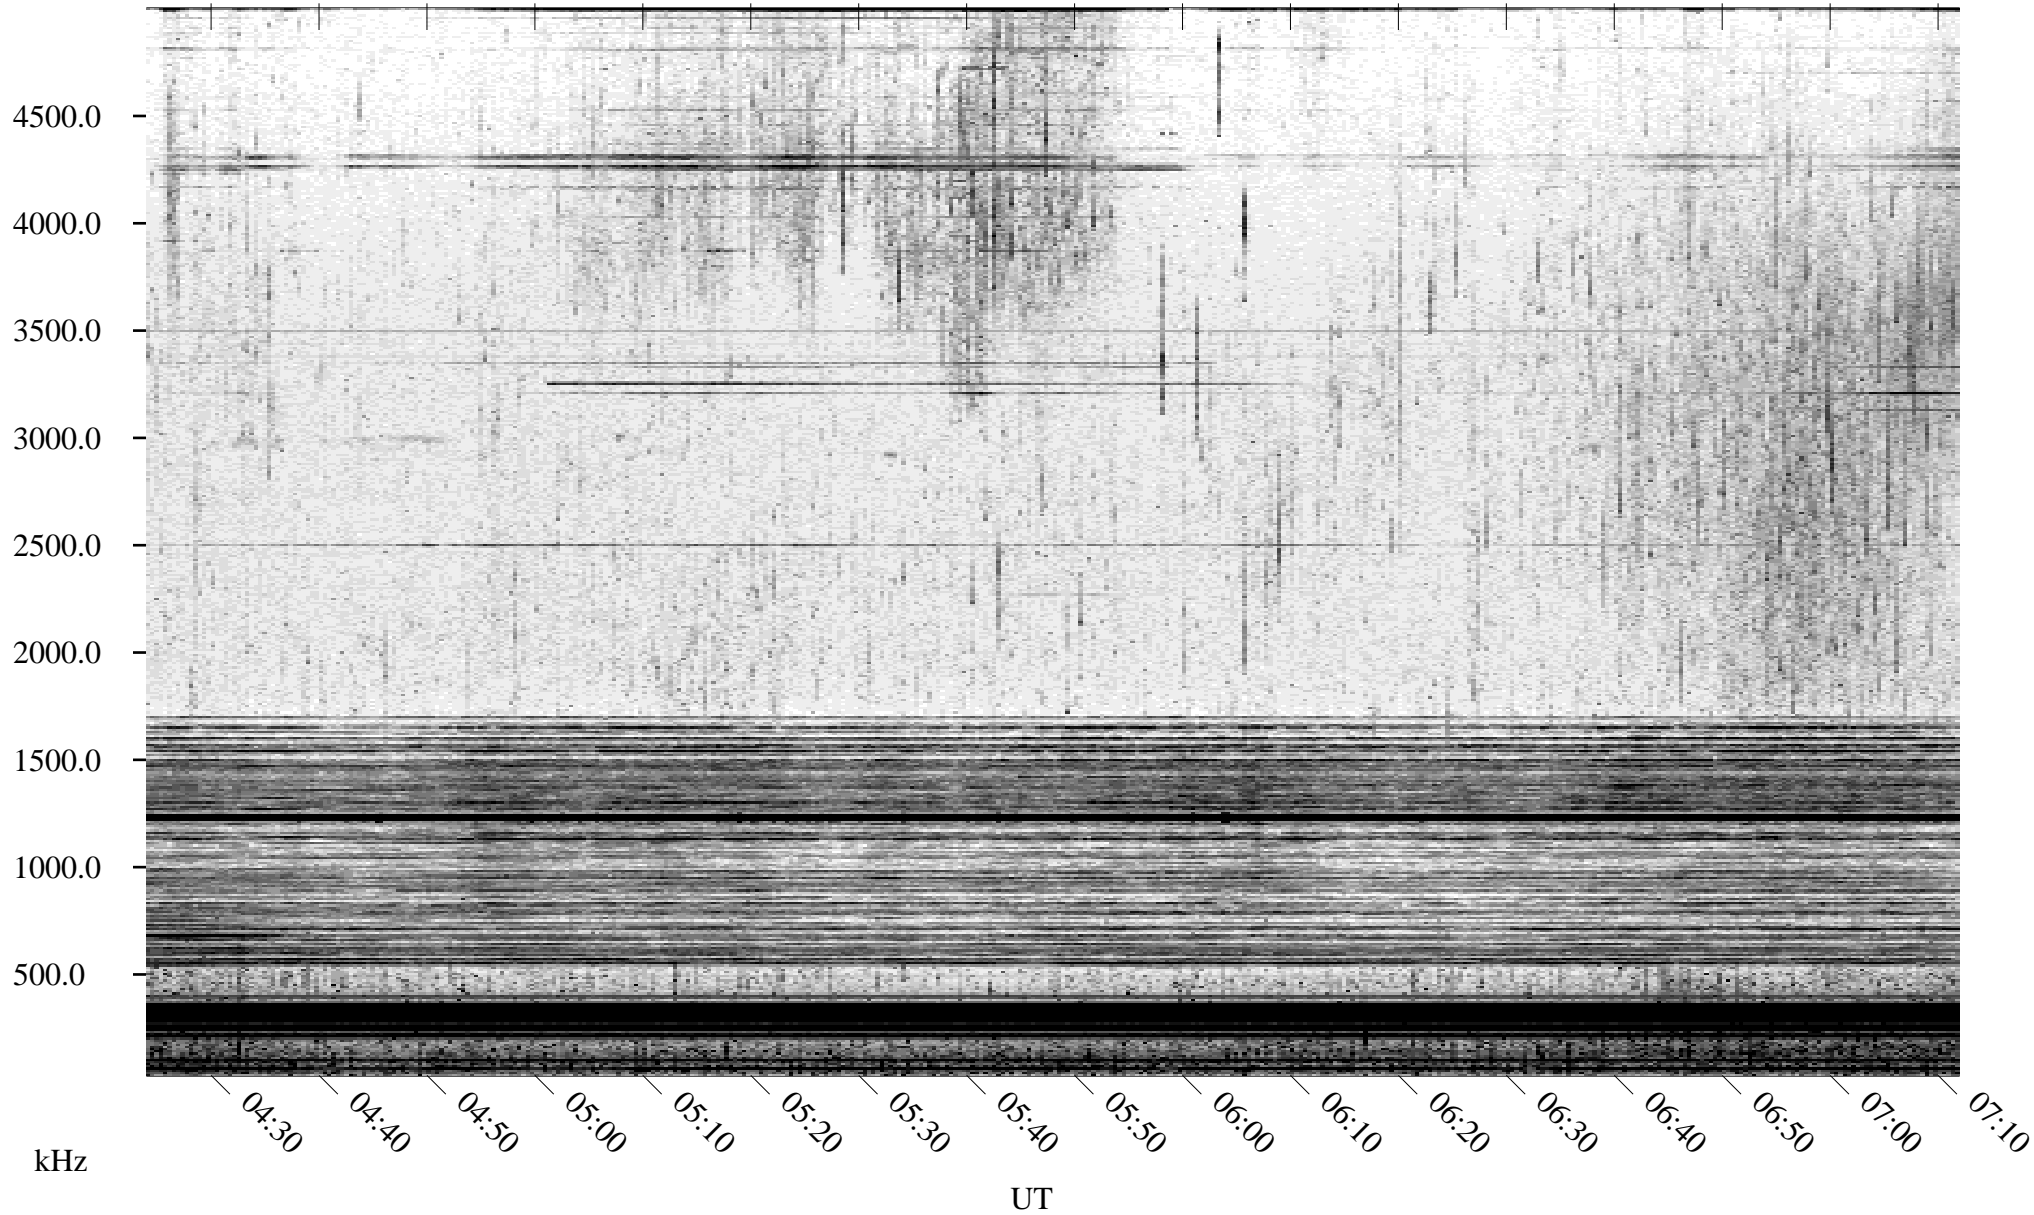

07/30/2005 Churchill, Manitoba

Linear Scale Black = 161 White = 15

ch052111.r00m max_12

Page 1

07/30/2005 Churchill, Manitoba

Linear Scale

Black = 161

White = 15

ch052111.r00m max_12

Page 2

07/31/2005 Churchill, Manitoba

Linear Scale Black = 161 White = 15

ch05211l.r00m max_12

Page 3

07/31/2005 Churchill, Manitoba

Linear Scale Black = 161 White = 15

ch05211l.r00m max_12

Page 4

07/31/2005 Churchill, Manitoba

Linear Scale Black = 161 White = 15

ch05211l.r00m max_12

Page 5

07/31/2005 Churchill, Manitoba

Linear Scale Black = 161 White = 15

ch05211l.r00m max_12

Page 6

07/31/2005 Churchill, Manitoba

Linear Scale Black = 161 White = 15

ch05211l.r00m max_12

Page 7

07/31/2005 Churchill, Manitoba

Linear Scale Black = 161 White = 15