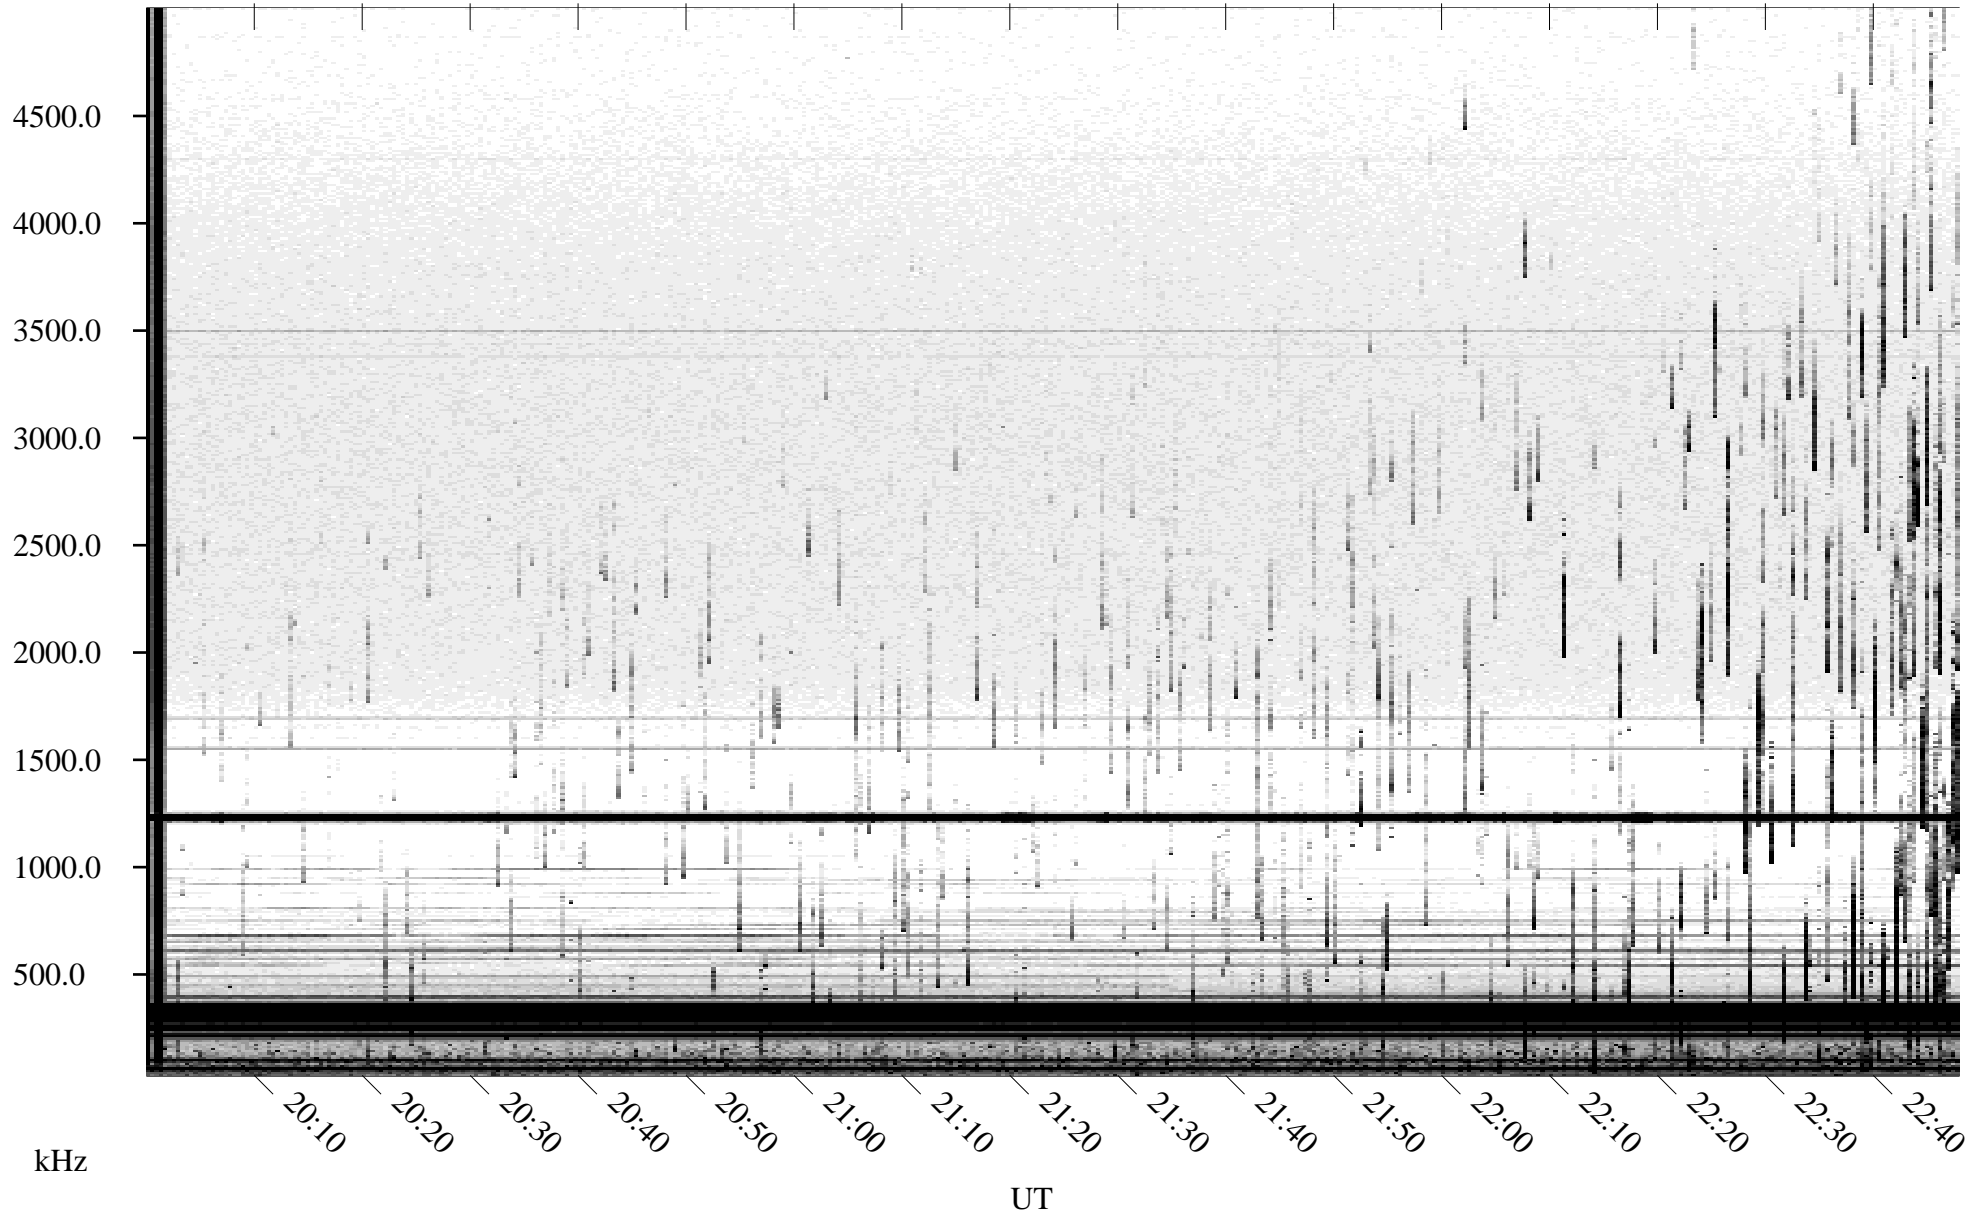

07/31/2005 Churchill, Manitoba

Linear Scale Black = 161 White = 15

ch05212l.r00m max_12

Page 1

07/31/2005 Churchill, Manitoba

Linear Scale Black = 161 White = 15

ch05212l.r00m max_12

Page 2

08/01/2005 Churchill, Manitoba

Linear Scale Black = 161 White = 15

ch05212l.r00m max_12

Page 3

08/01/2005 Churchill, Manitoba

Linear Scale Black = 161 White = 15

ch05212l.r00m max_12

Page 4

08/01/2005 Churchill, Manitoba

Linear Scale Black = 161 White = 15

ch05212l.r00m max_12

Page 5

08/01/2005 Churchill, Manitoba

Linear Scale

Black = 161

White = 15

ch05212l.r00m max_12

Page 6

08/01/2005 Churchill, Manitoba

Linear Scale Black = 161 White = 15

ch05212l.r00m max_12

Page 7

08/01/2005 Churchill, Manitoba

Linear Scale Black = 161 White = 15