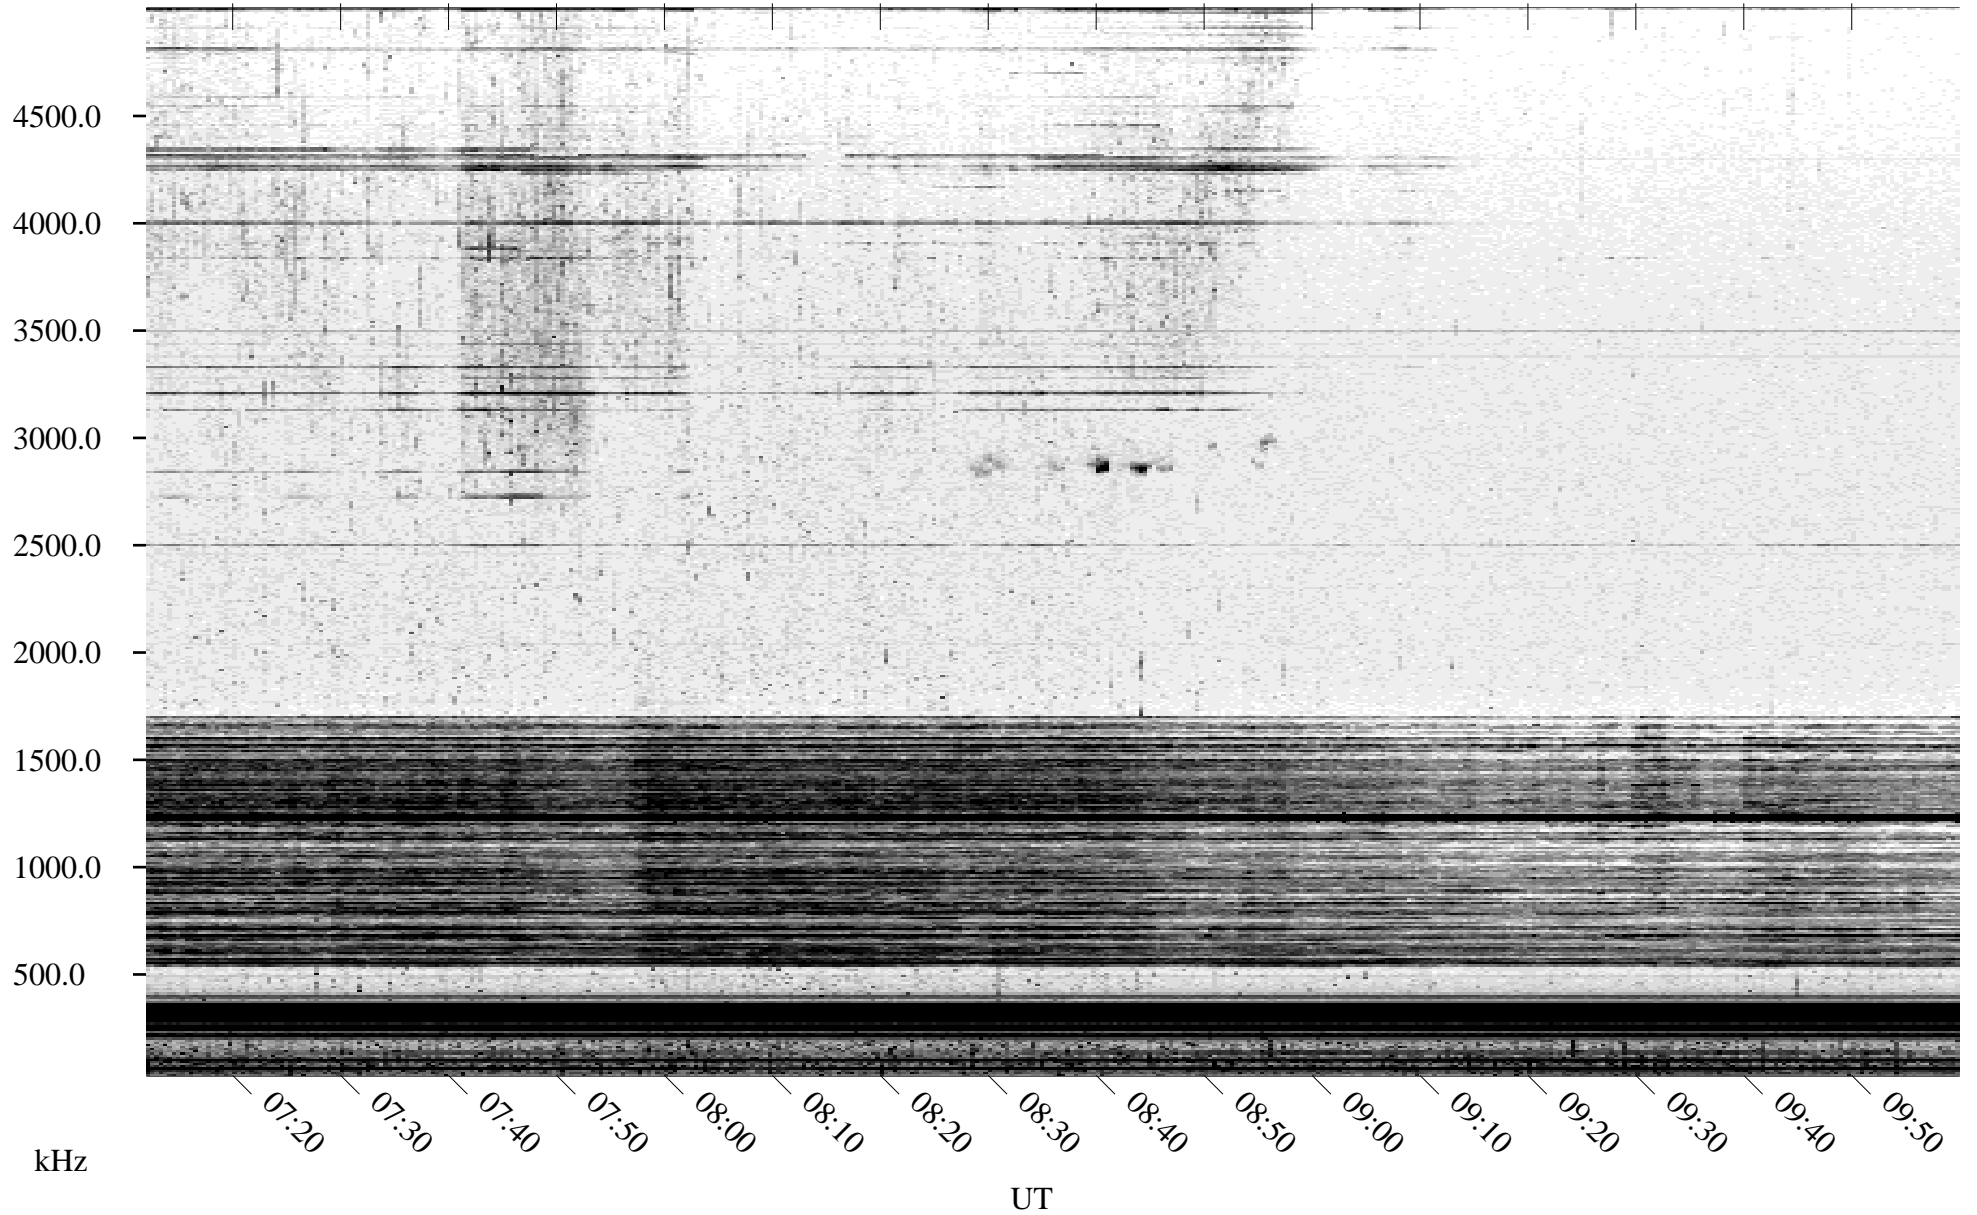

07/31/2005 Churchill, Manitoba

Linear Scale Black = 161 White = 15

ch05212l.r00m max_12

Page 1

07/31/2005 Churchill, Manitoba

Linear Scale Black = 161 White = 15

ch05212l.r00m max_12

Page 2

08/01/2005 Churchill, Manitoba

Linear Scale Black = 161 White = 15

ch05212l.r00m max_12

Page 3

08/01/2005 Churchill, Manitoba

Linear Scale Black = 161 White = 15

ch05212l.r00m max_12

Page 4

08/01/2005 Churchill, Manitoba

Linear Scale Black = 161 White = 15

ch05212l.r00m max_12

Page 5

08/01/2005 Churchill, Manitoba

Linear Scale

Black = 161

White = 15

ch05212l.r00m max_12

Page 6

08/01/2005 Churchill, Manitoba

Linear Scale Black = 161 White = 15

ch05212l.r00m max_12

Page 7

08/01/2005 Churchill, Manitoba

Linear Scale Black = 161 White = 15