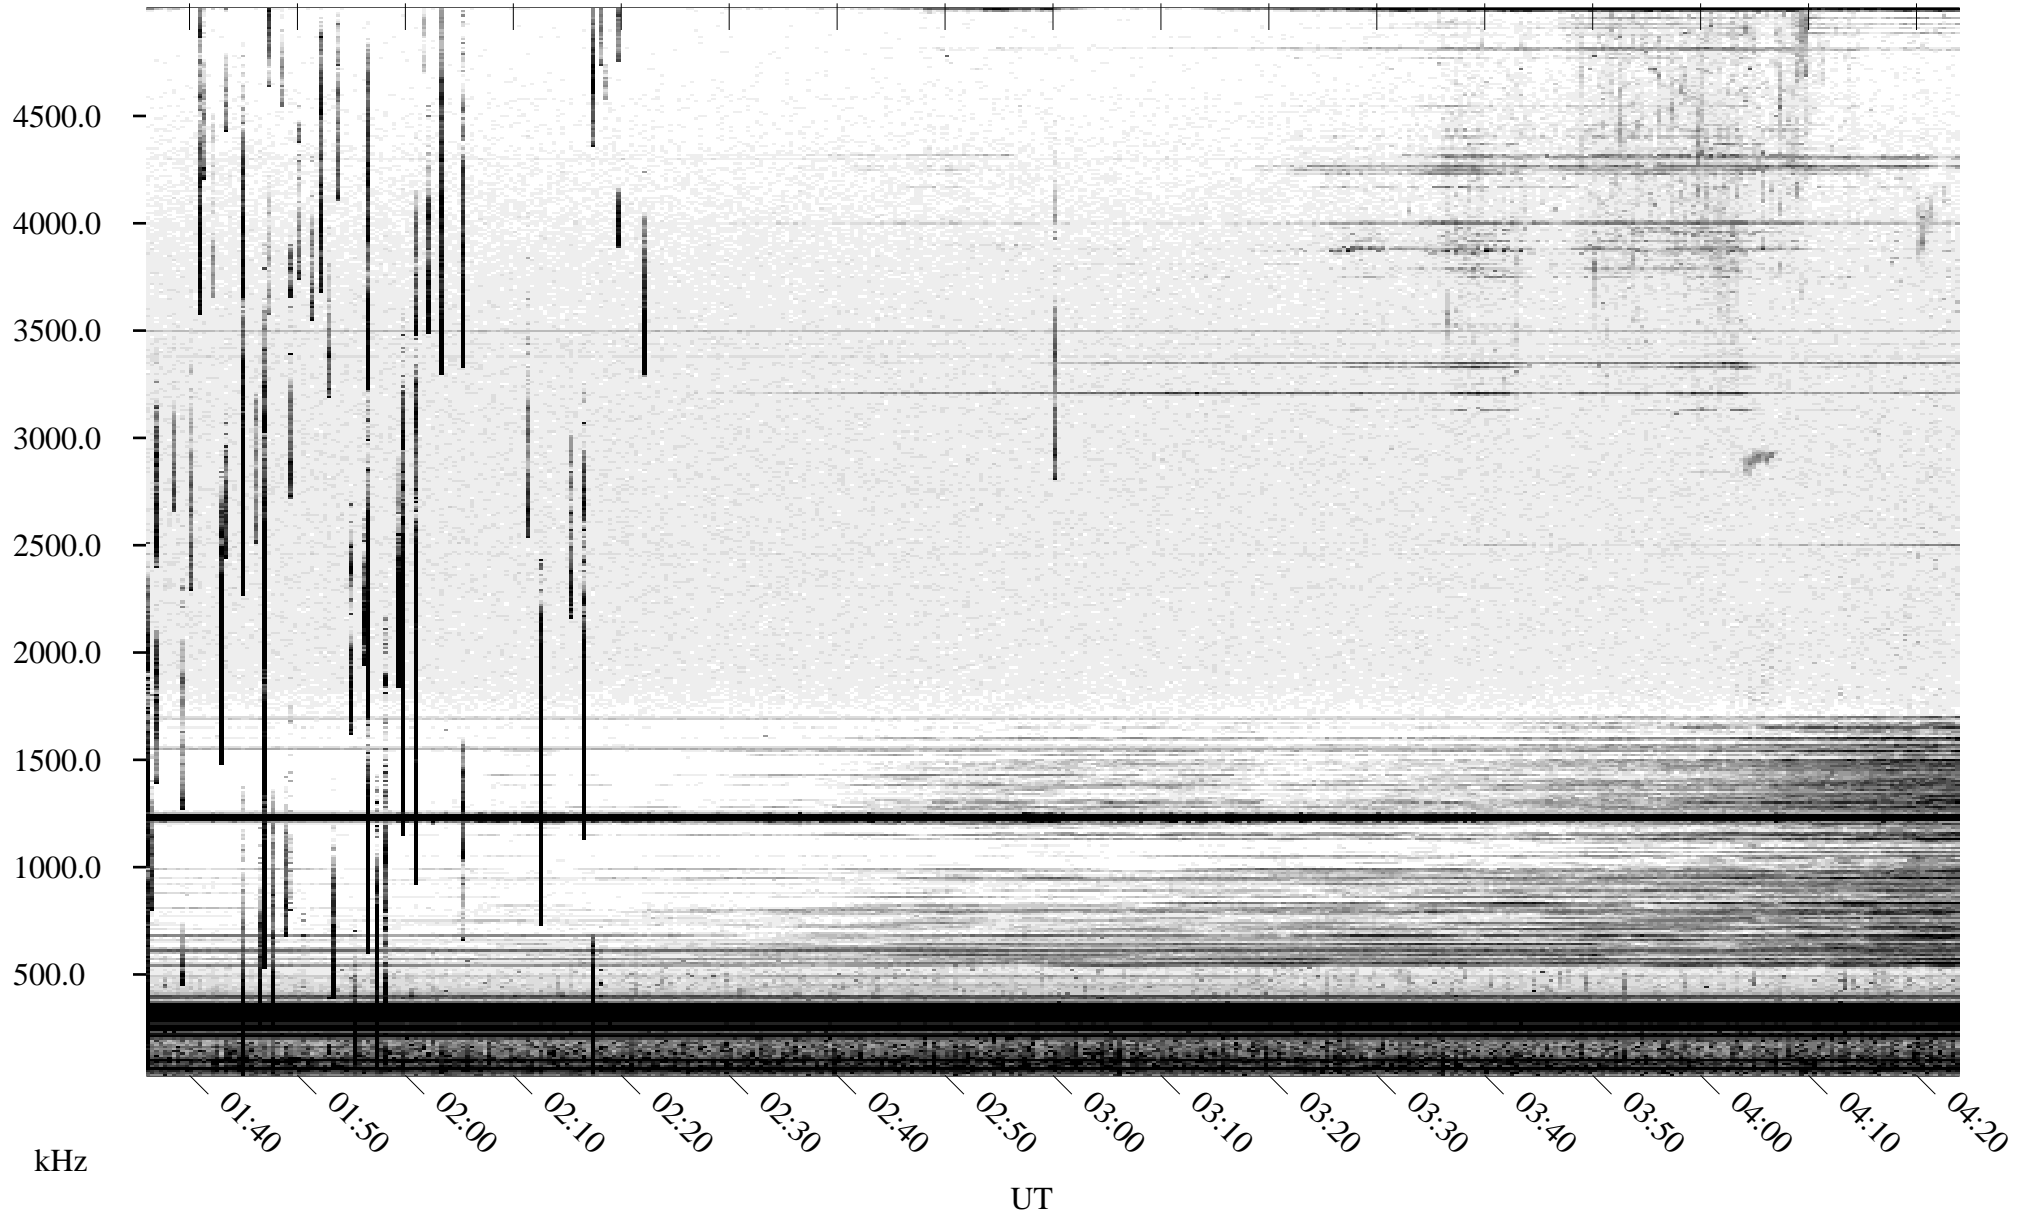

07/31/2005 Churchill, Manitoba

Linear Scale Black = 161 White = 15

ch05212l.r00m max_12

Page 1

07/31/2005 Churchill, Manitoba

Linear Scale Black = 161 White = 15

ch05212l.r00m max_12

Page 2

08/01/2005 Churchill, Manitoba

Linear Scale Black = 161 White = 15

ch05212l.r00m max_12

Page 3

08/01/2005 Churchill, Manitoba

Linear Scale Black = 161 White = 15

ch05212l.r00m max_12

Page 4

08/01/2005 Churchill, Manitoba

Linear Scale Black = 161 White = 15

ch05212l.r00m max_12

Page 5

08/01/2005 Churchill, Manitoba

Linear Scale

Black = 161

White = 15

ch05212l.r00m max_12

Page 6

08/01/2005 Churchill, Manitoba

Linear Scale Black = 161 White = 15

ch05212l.r00m max_12

Page 7

08/01/2005 Churchill, Manitoba

Linear Scale Black = 161 White = 15