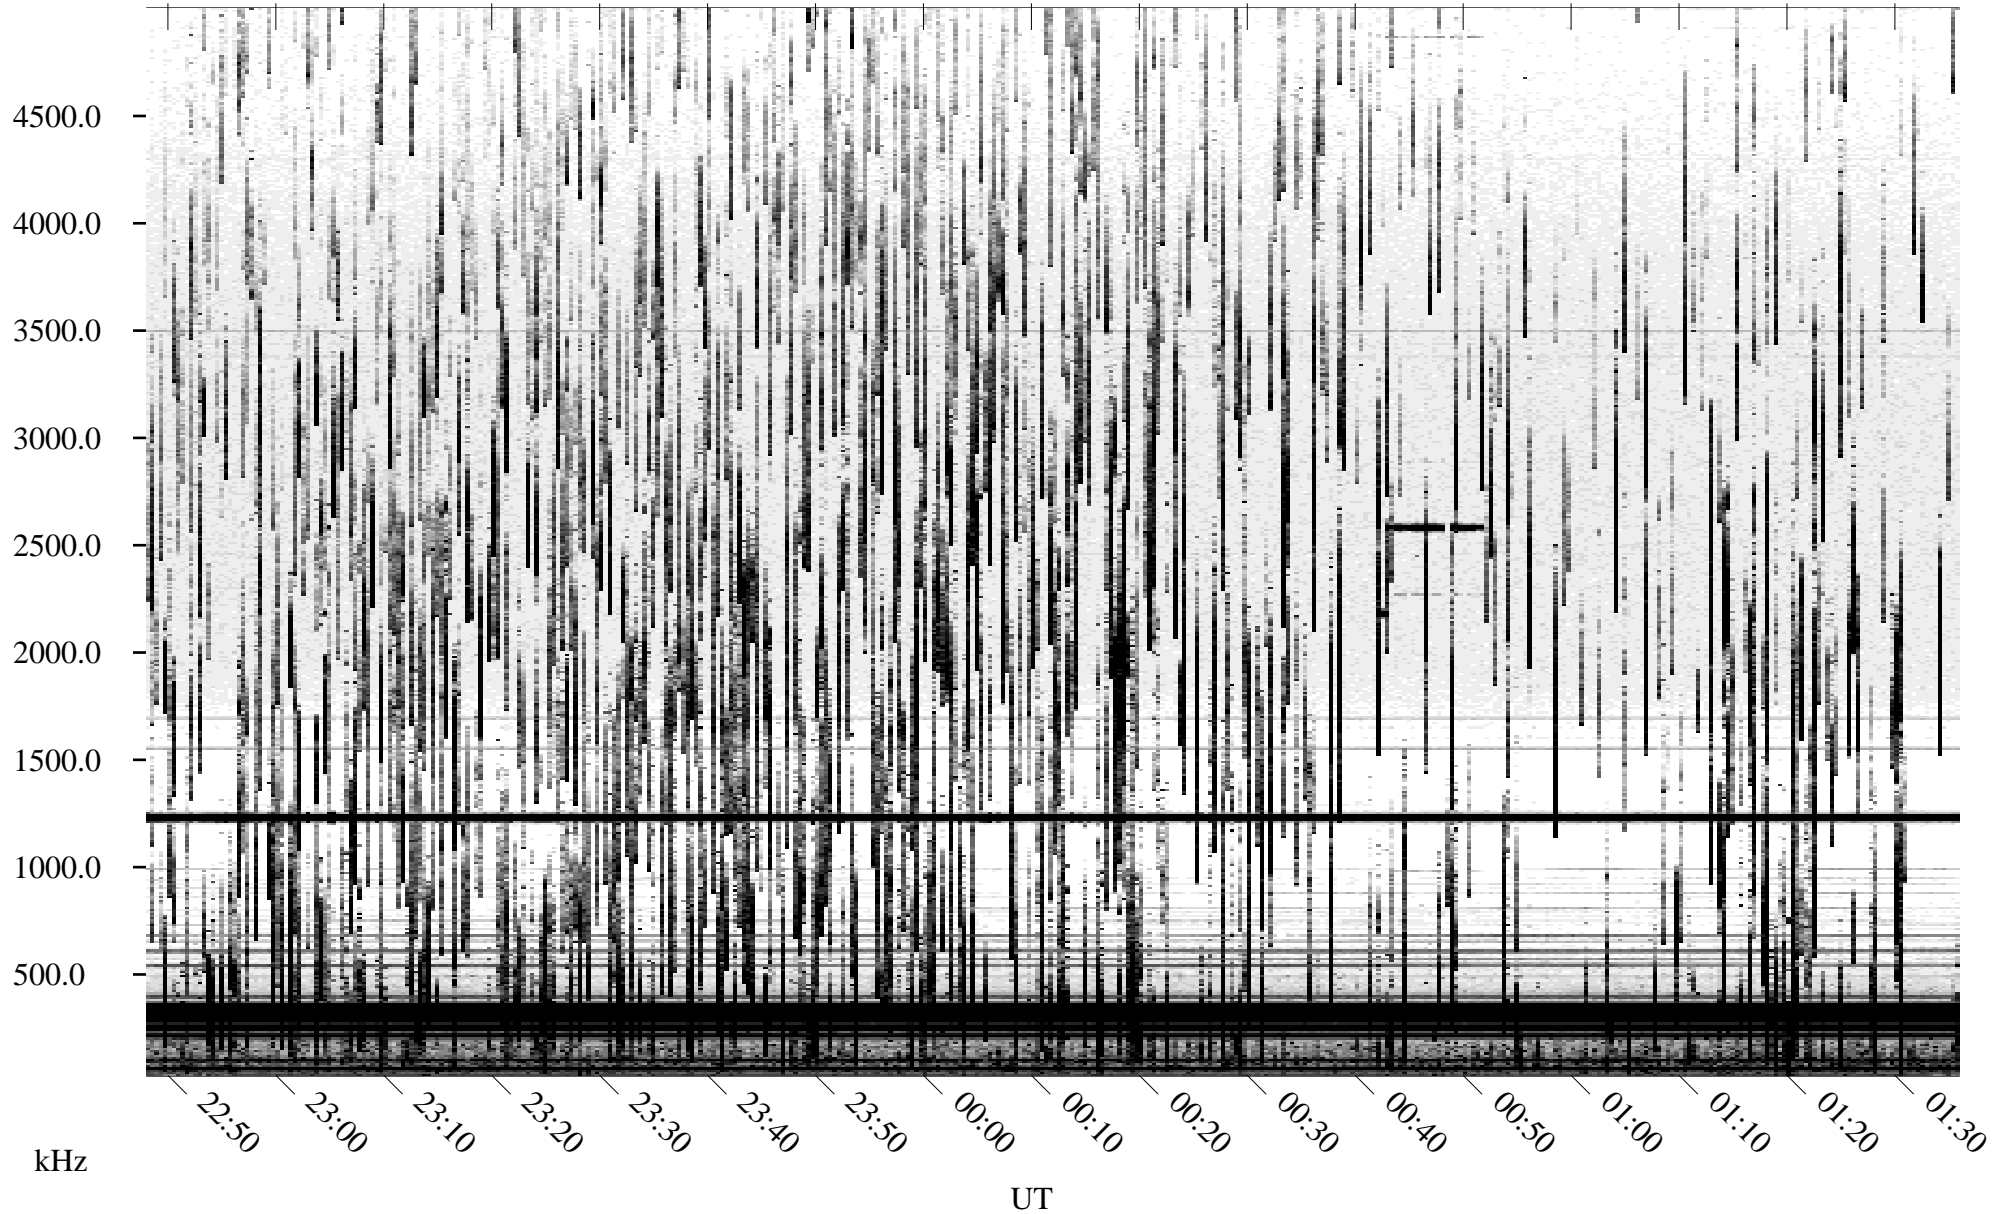

07/31/2005 Churchill, Manitoba

Linear Scale Black = 161 White = 15

ch05212l.r00m max_12

Page 1

07/31/2005 Churchill, Manitoba

Linear Scale Black = 161 White = 15

ch05212l.r00m max_12

Page 2

08/01/2005 Churchill, Manitoba

Linear Scale Black = 161 White = 15

ch05212l.r00m max_12

Page 3

08/01/2005 Churchill, Manitoba

Linear Scale Black = 161 White = 15

ch05212l.r00m max_12

Page 4

08/01/2005 Churchill, Manitoba

Linear Scale Black = 161 White = 15

ch05212l.r00m max_12

Page 5

08/01/2005 Churchill, Manitoba

Linear Scale

Black = 161

White = 15

ch05212l.r00m max_12

Page 6

08/01/2005 Churchill, Manitoba

Linear Scale Black = 161 White = 15

ch05212l.r00m max_12

Page 7

08/01/2005 Churchill, Manitoba

Linear Scale Black = 161 White = 15