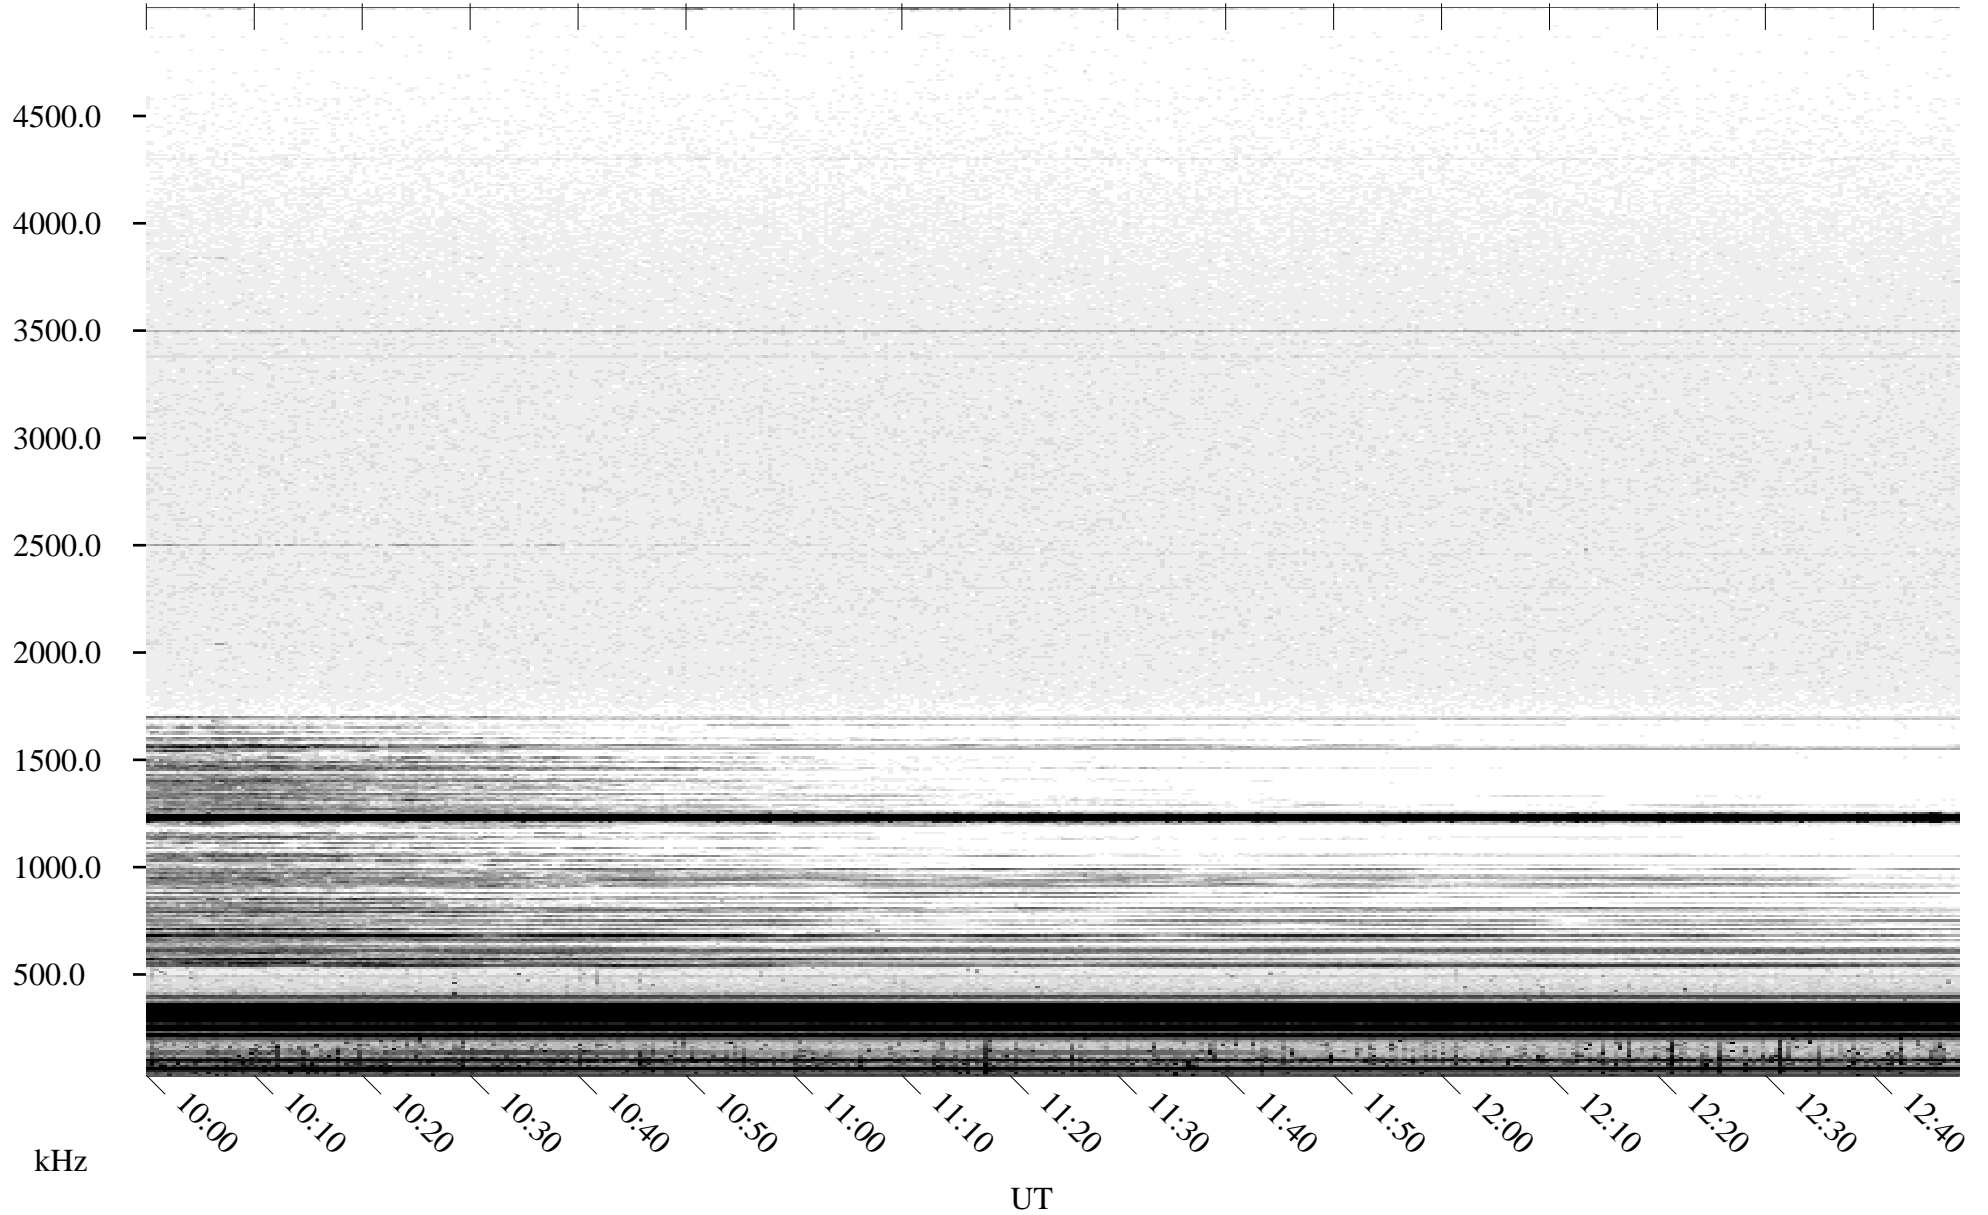

07/31/2005 Churchill, Manitoba

Linear Scale Black = 161 White = 15

ch05212l.r00m max_12

Page 1

07/31/2005 Churchill, Manitoba

Linear Scale Black = 161 White = 15

ch05212l.r00m max_12

Page 2

08/01/2005 Churchill, Manitoba

Linear Scale Black = 161 White = 15

ch05212l.r00m max_12

Page 3

08/01/2005 Churchill, Manitoba

Linear Scale Black = 161 White = 15

ch05212l.r00m max_12

Page 4

08/01/2005 Churchill, Manitoba

Linear Scale Black = 161 White = 15

ch05212l.r00m max_12

Page 5

08/01/2005 Churchill, Manitoba

Linear Scale

Black = 161

White = 15

ch05212l.r00m max_12

Page 6

08/01/2005 Churchill, Manitoba

Linear Scale Black = 161 White = 15

ch05212l.r00m max_12

Page 7

08/01/2005 Churchill, Manitoba

Linear Scale Black = 161 White = 15