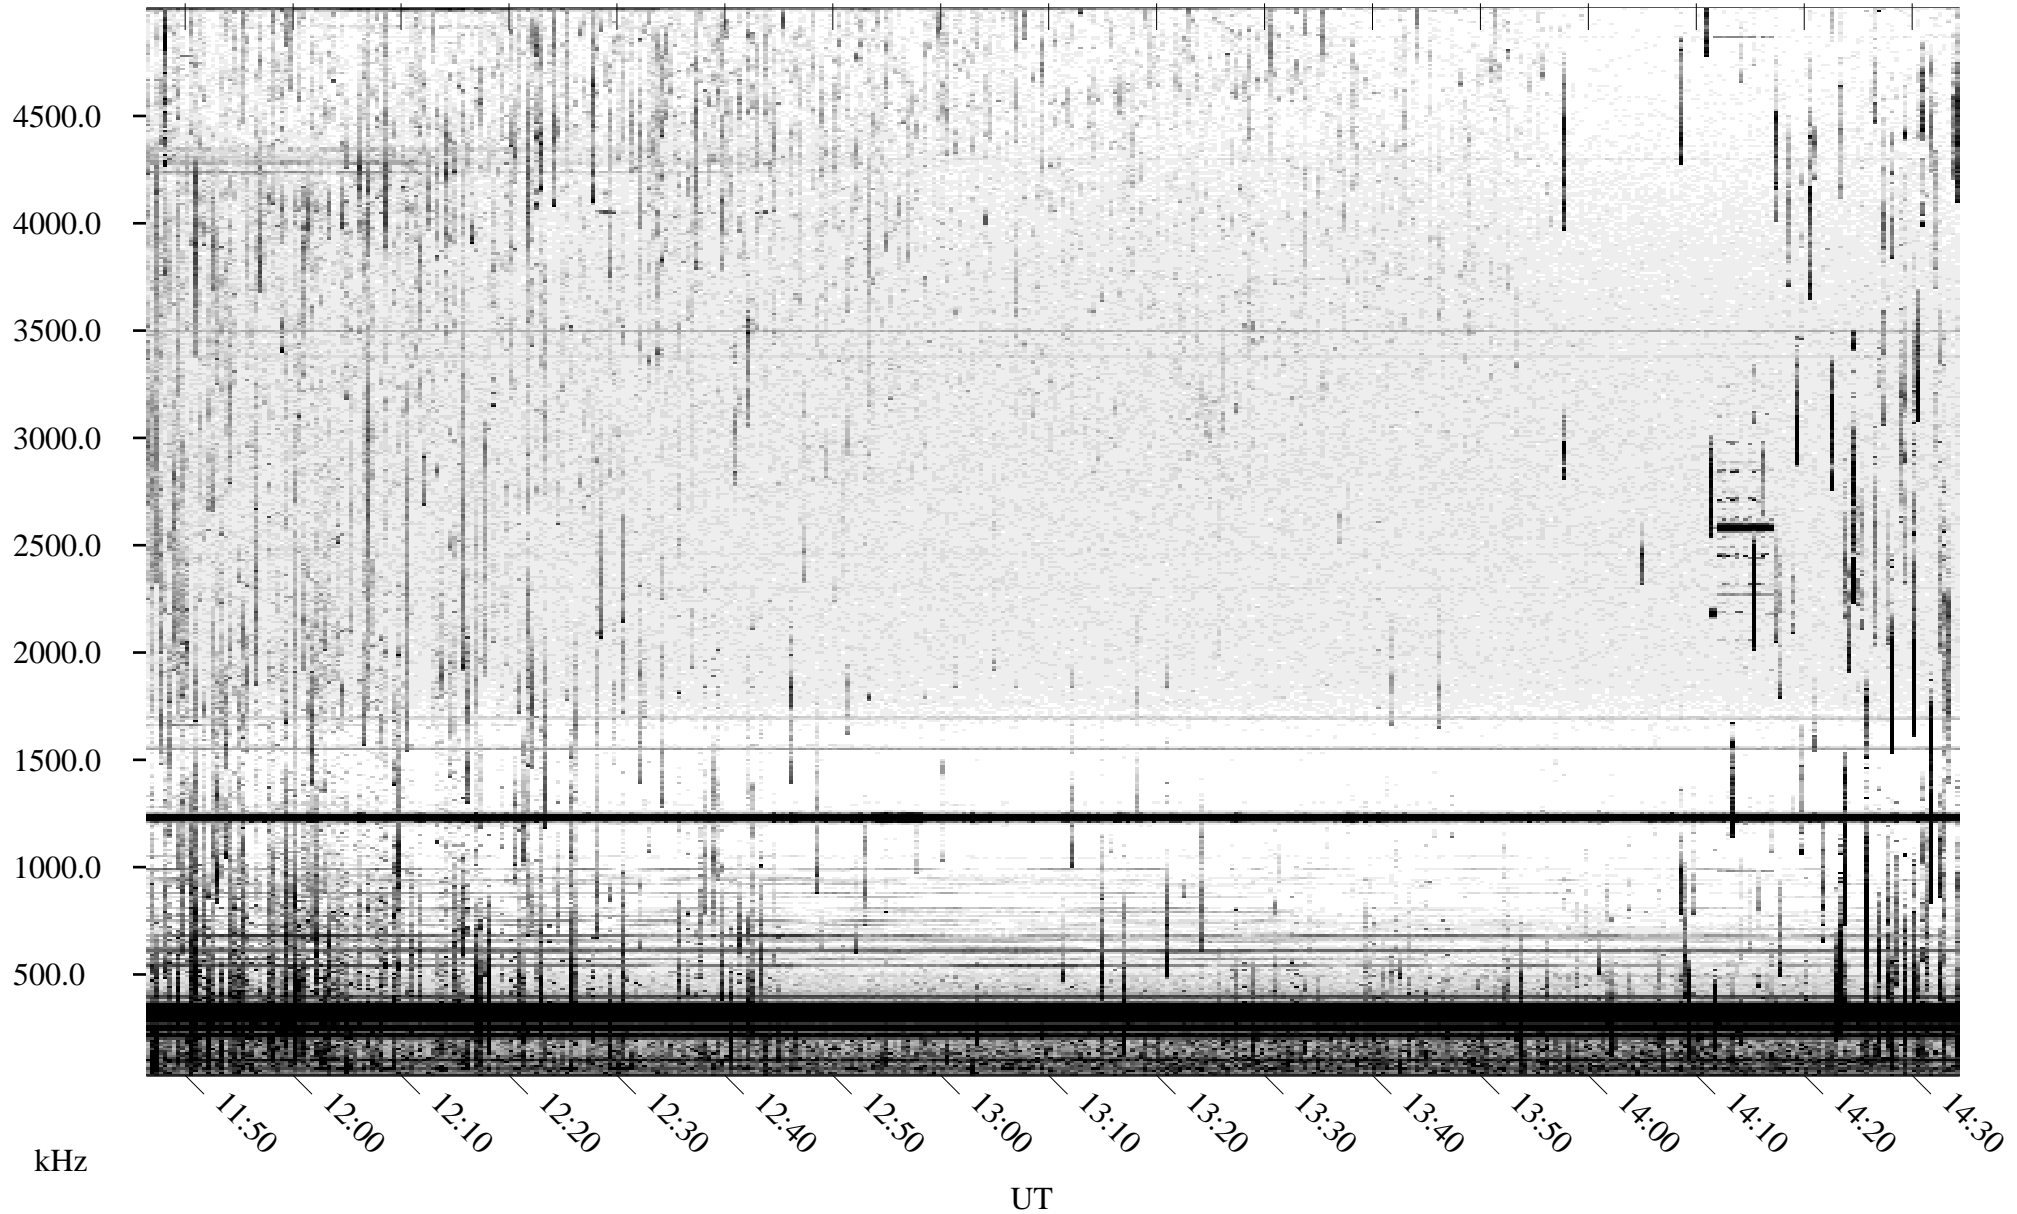

08/05/2005 Churchill, Manitoba

Linear Scale Black = 161 White = 15

ch05217l.r00m max_12

Page 1

08/05/2005 Churchill, Manitoba

Linear Scale Black = 161 White = 15

ch05217l.r00m max_12

Page 2

08/05/2005 Churchill, Manitoba

Linear Scale Black = 161 White = 15

ch05217l.r00m max_12

Page 3

08/05/2005 Churchill, Manitoba

Linear Scale Black = 161 White = 15

ch05217l.r00m max_12

Page 4

08/05/2005 Churchill, Manitoba

Linear Scale Black = 161 White = 15

ch05217l.r00m max_12