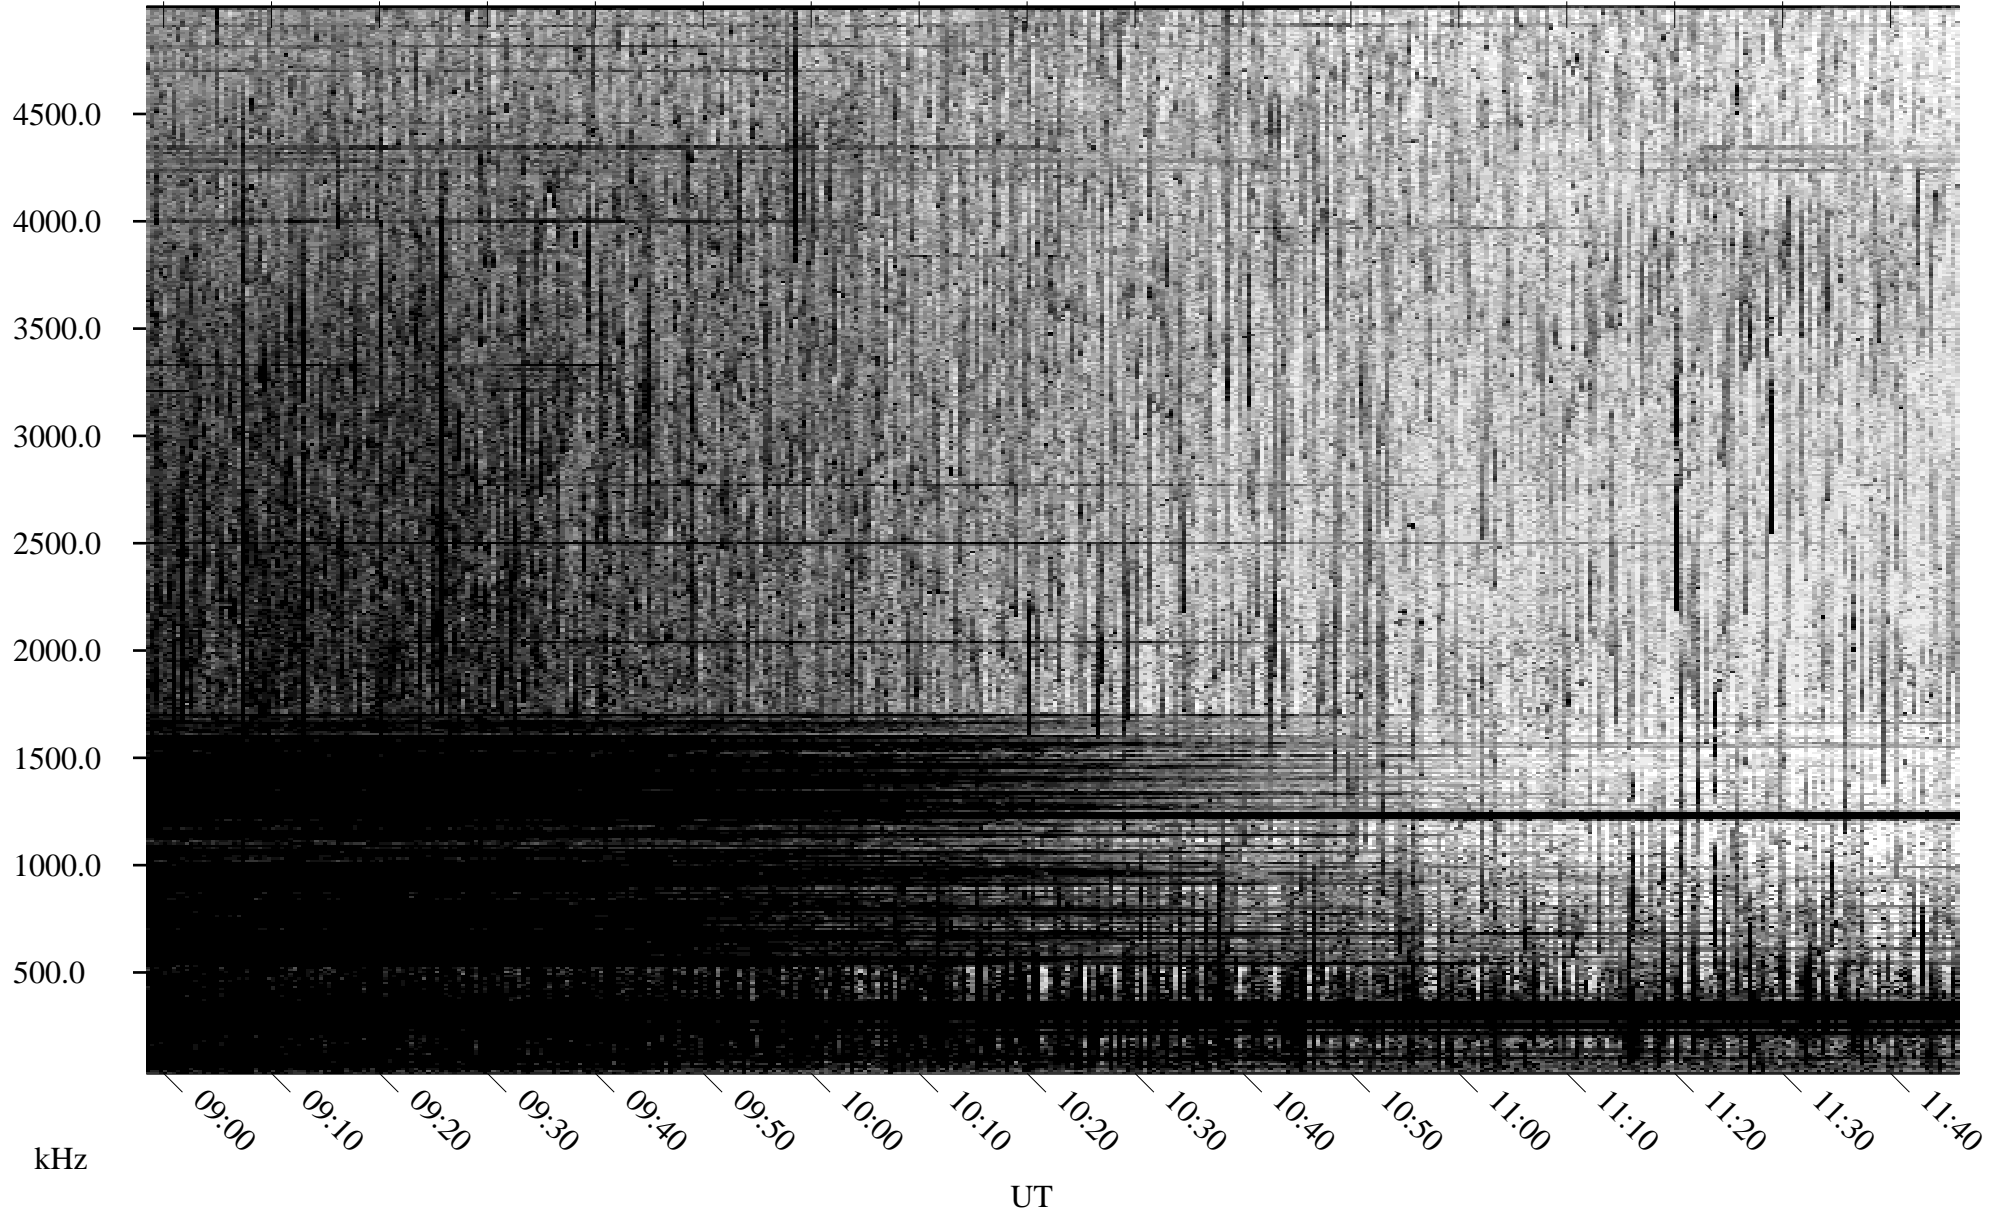

08/05/2005 Churchill, Manitoba

Linear Scale Black = 161 White = 15

ch05217l.r00m max_12

Page 1

08/05/2005 Churchill, Manitoba

Linear Scale Black = 161 White = 15

ch05217l.r00m max_12

Page 2

08/05/2005 Churchill, Manitoba

Linear Scale Black = 161 White = 15

ch05217l.r00m max_12

Page 3

08/05/2005 Churchill, Manitoba

Linear Scale Black = 161 White = 15

ch05217l.r00m max_12

Page 4

08/05/2005 Churchill, Manitoba

Linear Scale Black = 161 White = 15

ch05217l.r00m max_12