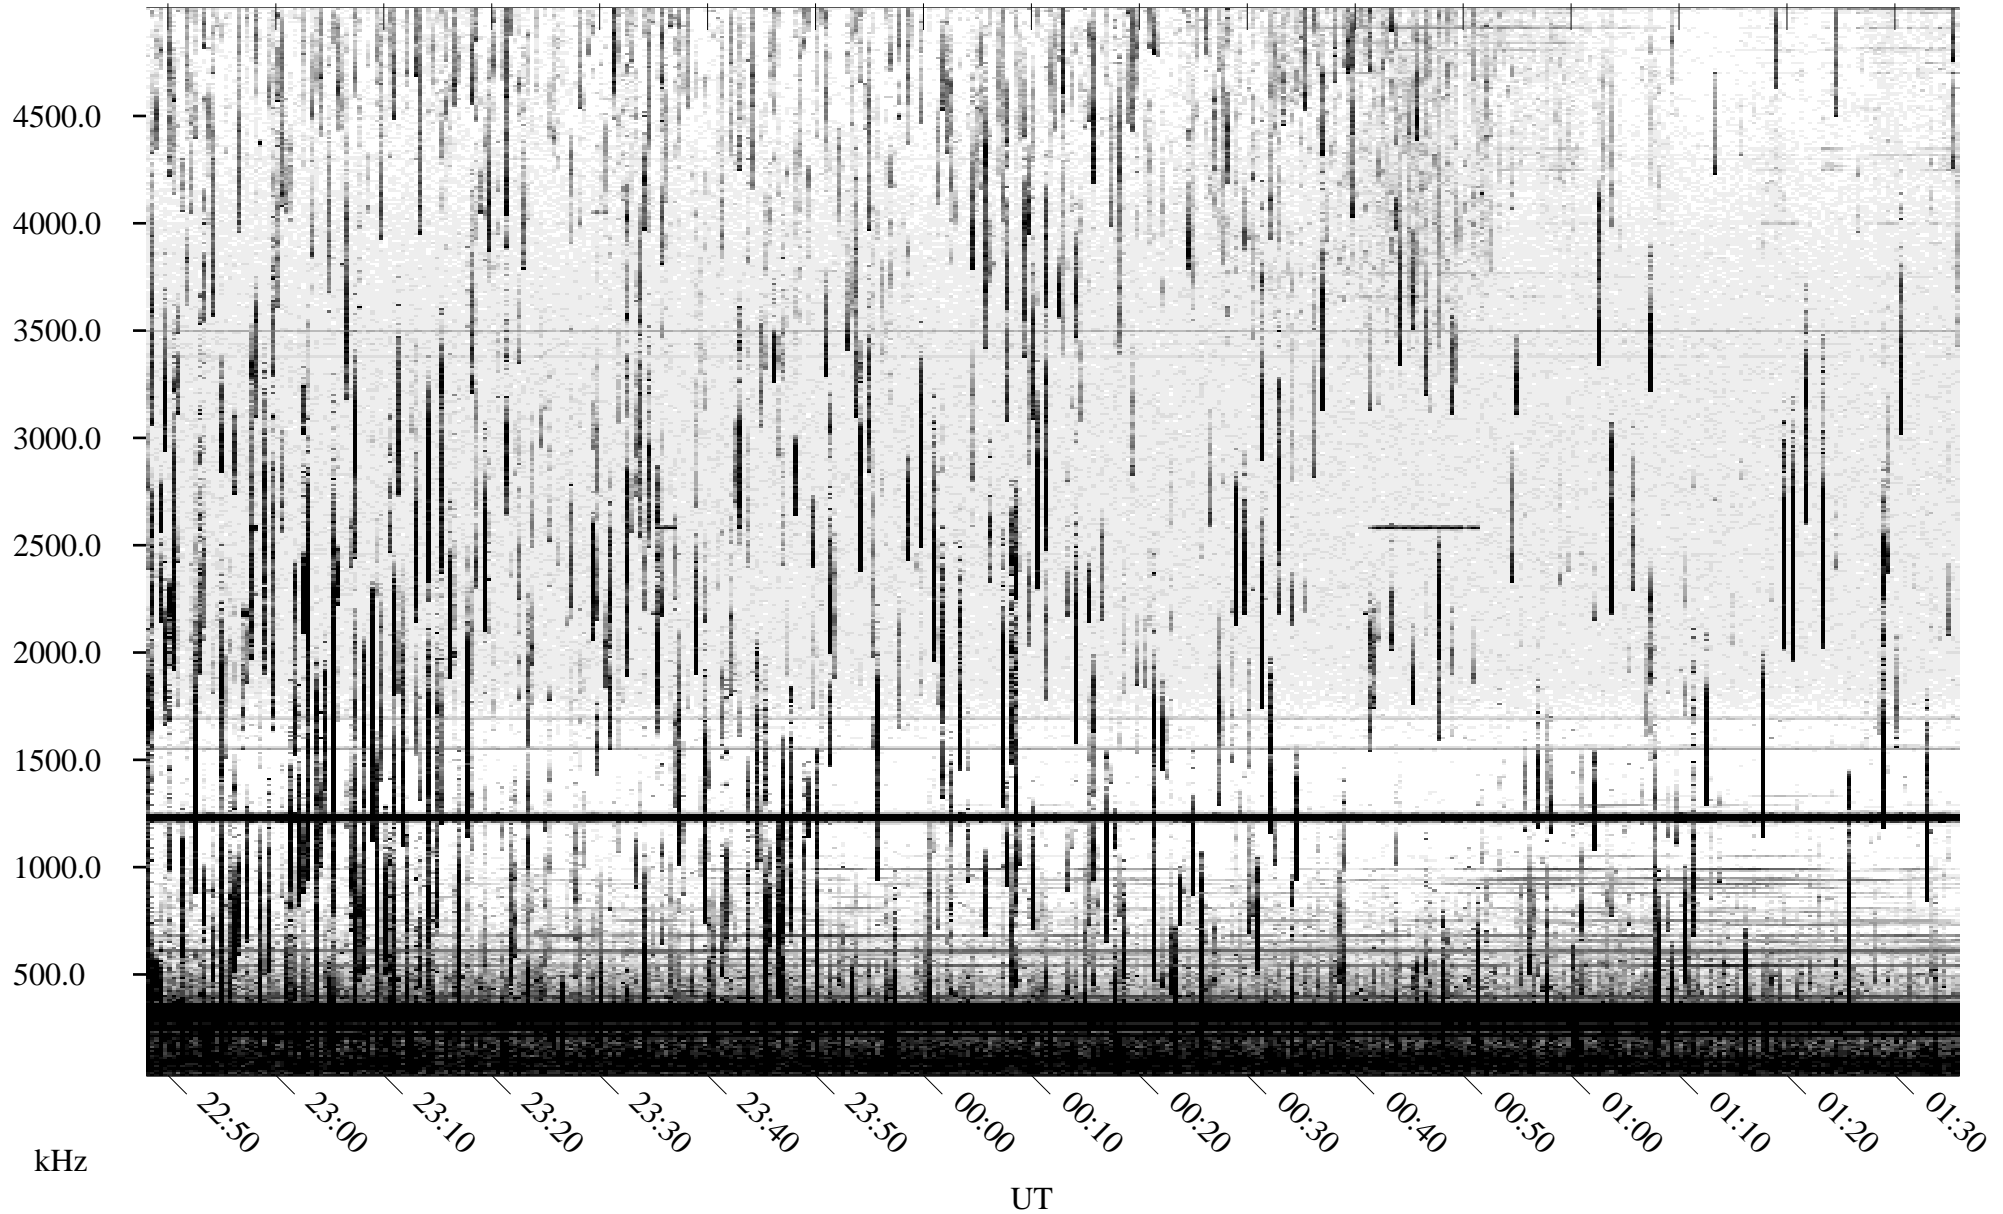

08/05/2005 Churchill, Manitoba

Linear Scale Black = 161 White = 15

ch05217l.r01m max_12

Page 1

08/05/2005 Churchill, Manitoba

Linear Scale Black = 161 White = 15

ch05217l.r01m max_12

Page 2

08/06/2005 Churchill, Manitoba

Linear Scale Black = 161 White = 15

ch05217l.r01m max_12

Page 3

08/06/2005 Churchill, Manitoba

Linear Scale Black = 161 White = 15

ch05217l.r01m max_12

Page 4

08/06/2005 Churchill, Manitoba

Linear Scale Black = 161 White = 15

ch052171.r01m max_12

Page 5

08/06/2005 Churchill, Manitoba

Linear Scale Black = 161 White = 15

ch05217l.r01m max_12

Page 6

08/06/2005 Churchill, Manitoba

Linear Scale Black = 161 White = 15

ch05217l.r01m max_12

Page 7