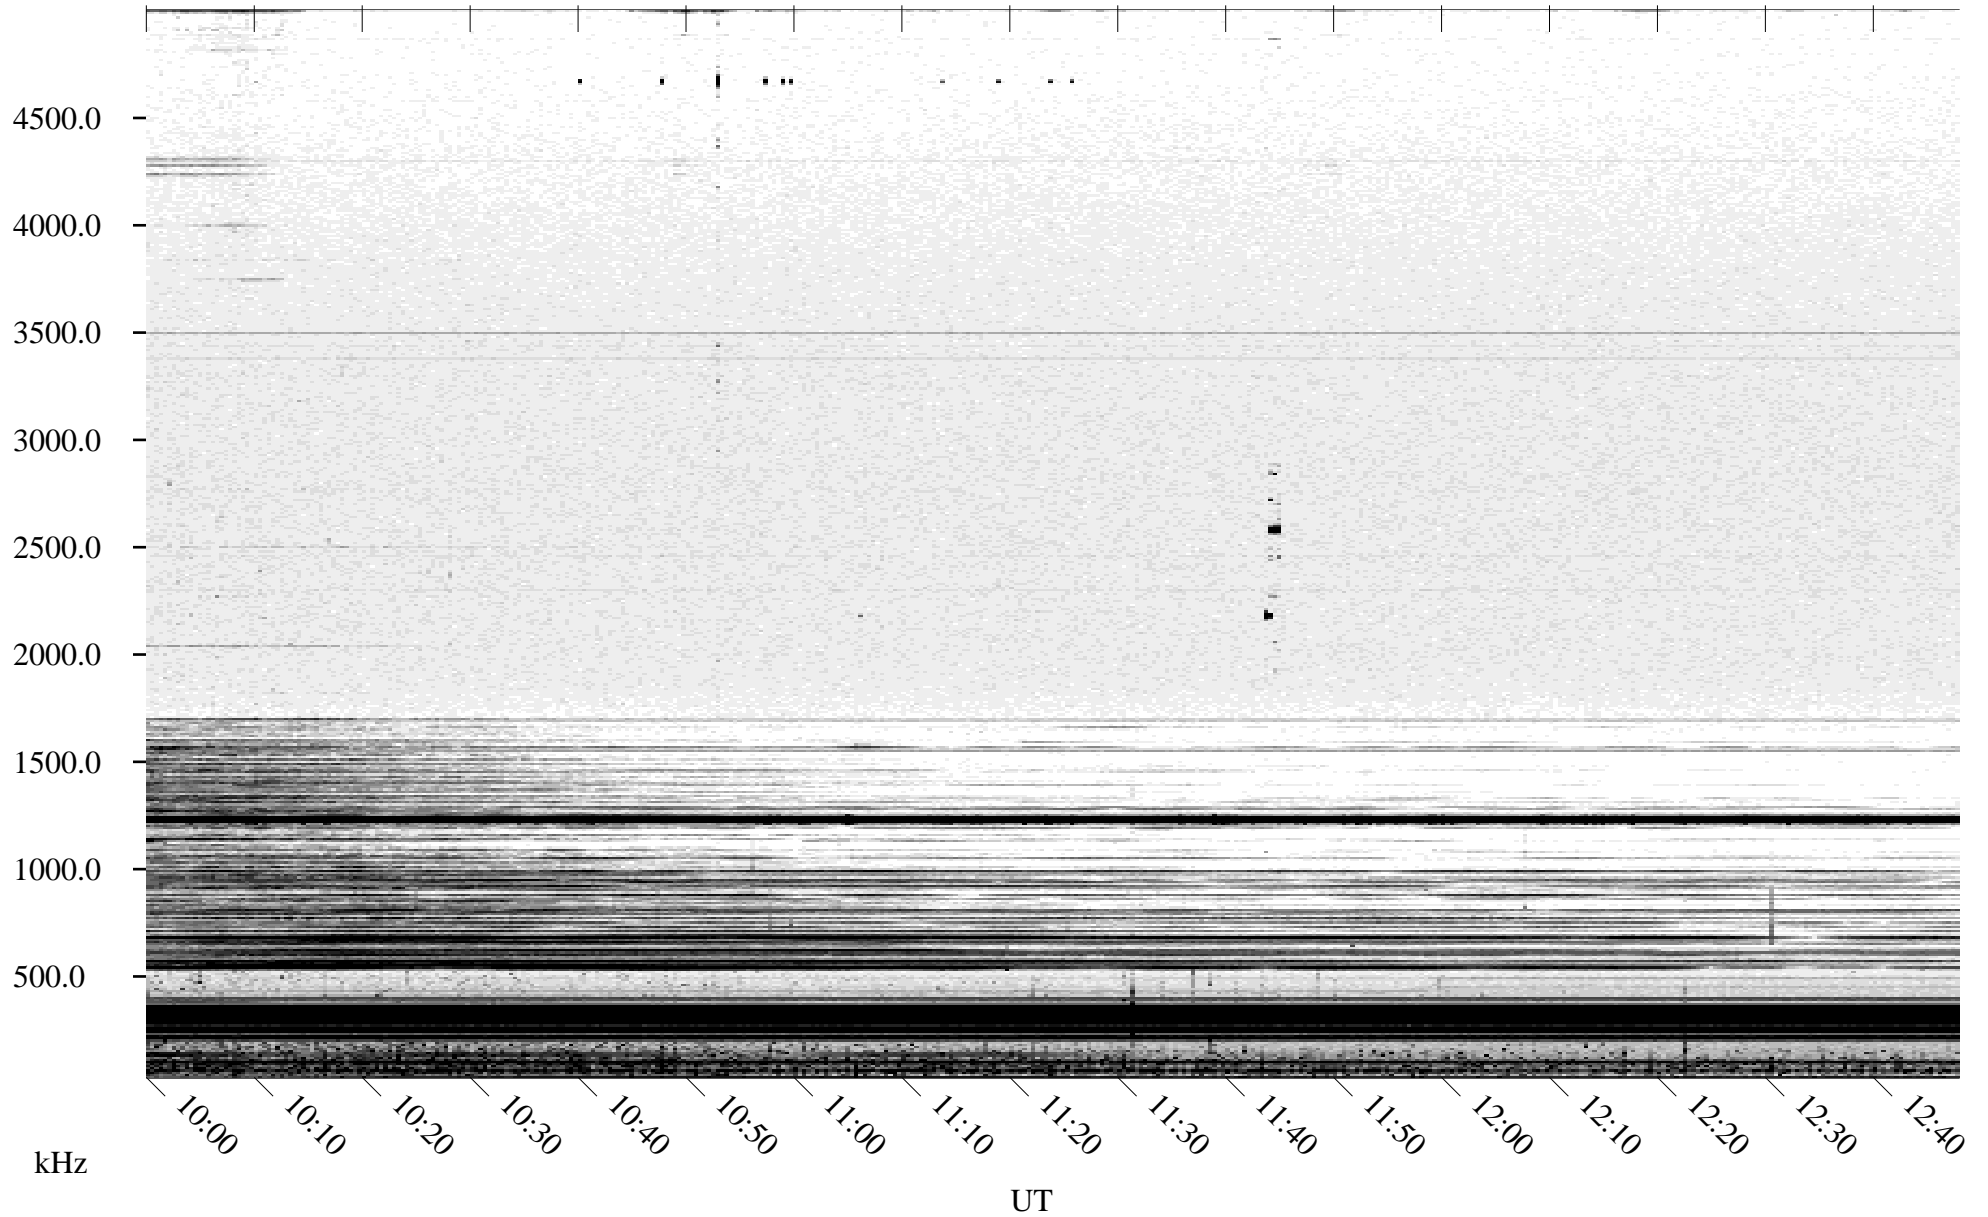

08/05/2005 Churchill, Manitoba

Linear Scale Black = 161 White = 15

ch05217l.r01m max_12

Page 1

08/05/2005 Churchill, Manitoba

Linear Scale Black = 161 White = 15

ch05217l.r01m max_12

Page 2

08/06/2005 Churchill, Manitoba

Linear Scale Black = 161 White = 15

ch05217l.r01m max_12

Page 3

08/06/2005 Churchill, Manitoba

Linear Scale Black = 161 White = 15

ch05217l.r01m max_12

Page 4

08/06/2005 Churchill, Manitoba

Linear Scale Black = 161 White = 15

ch052171.r01m max_12

Page 5

08/06/2005 Churchill, Manitoba

Linear Scale Black = 161 White = 15

ch05217l.r01m max_12

Page 6

08/06/2005 Churchill, Manitoba

Linear Scale Black = 161 White = 15

ch05217l.r01m max_12

Page 7