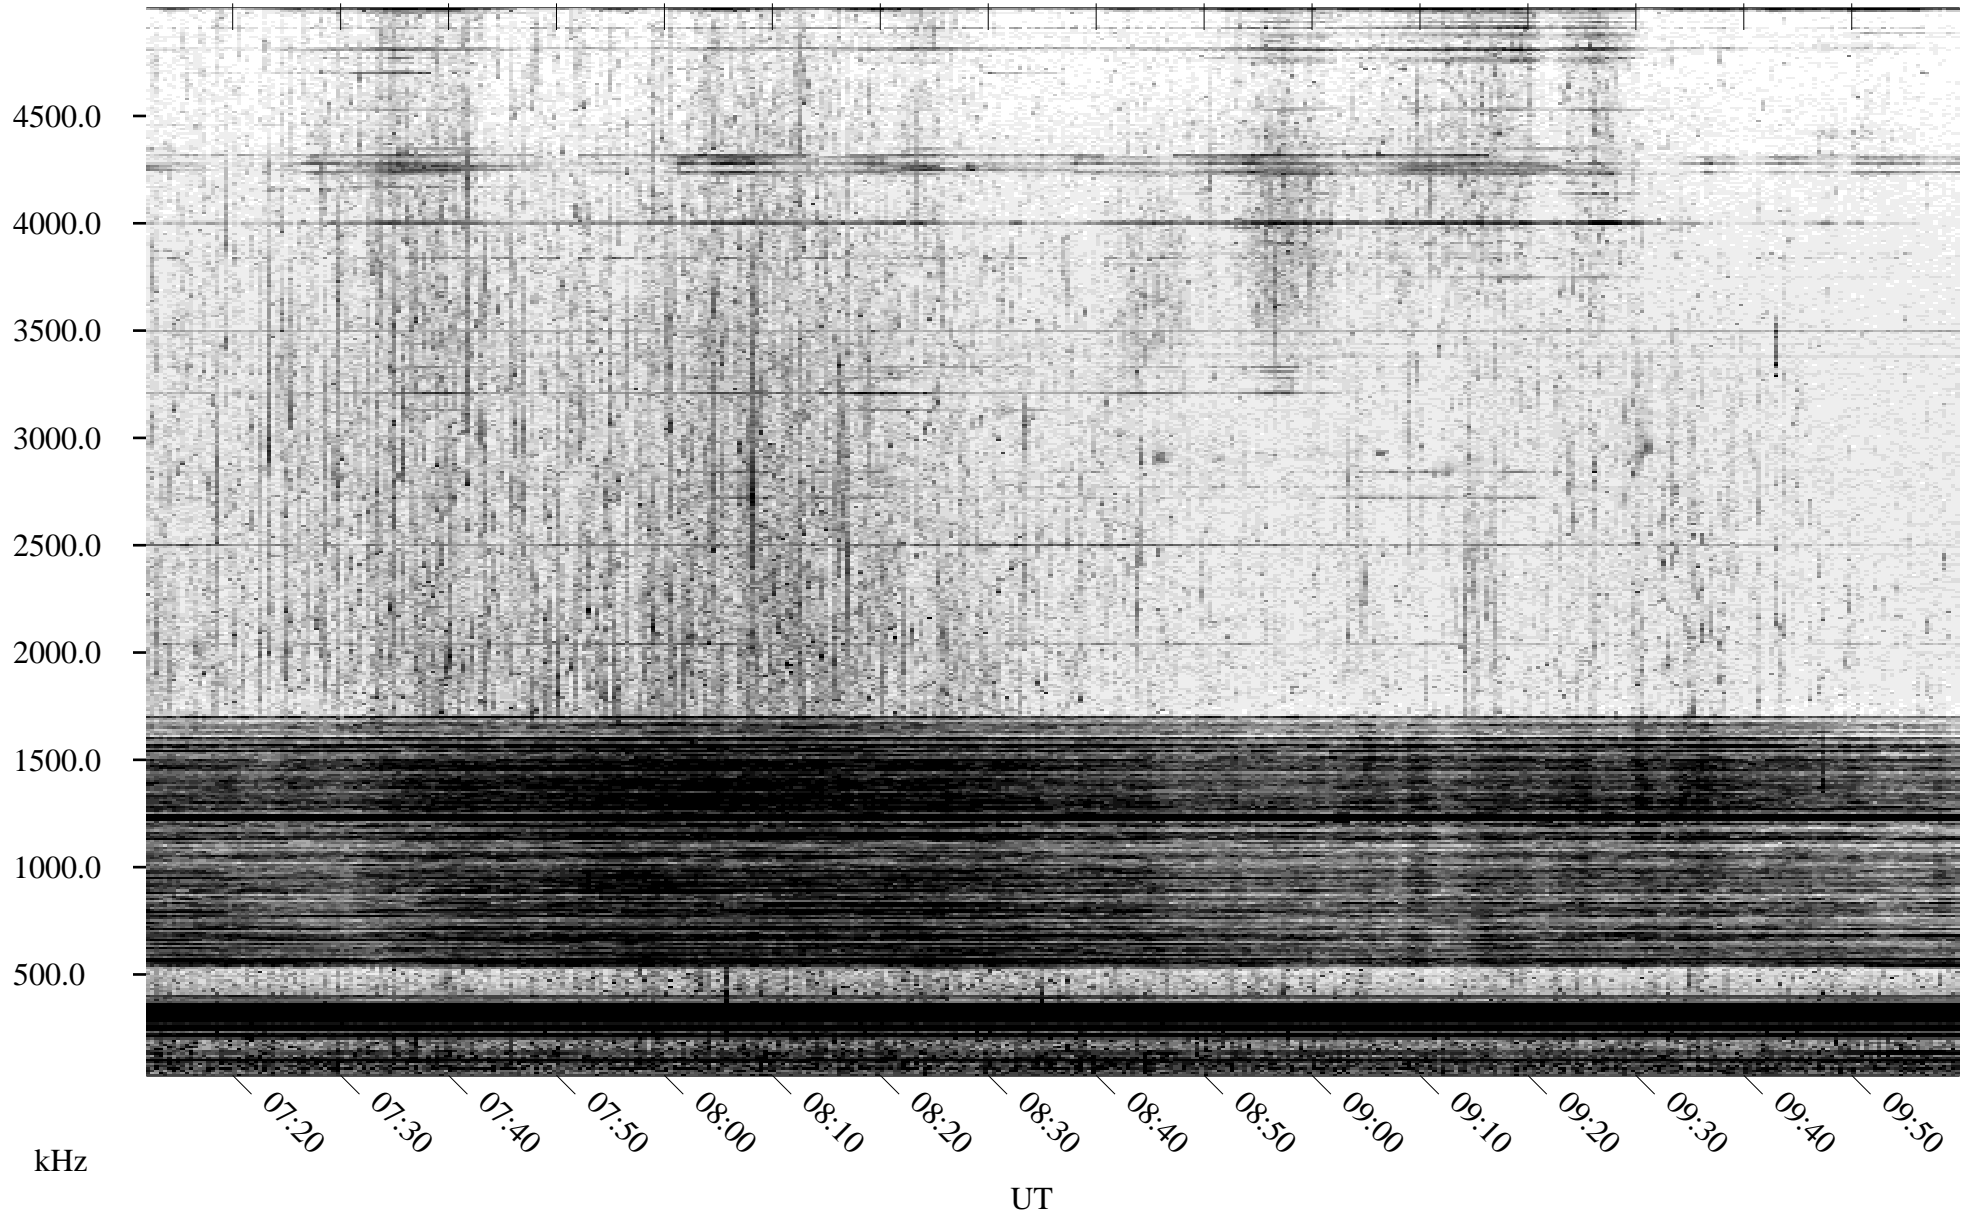

08/05/2005 Churchill, Manitoba

Linear Scale Black = 161 White = 15

ch05217l.r01m max_12

Page 1

08/05/2005 Churchill, Manitoba

Linear Scale Black = 161 White = 15

ch05217l.r01m max_12

Page 2

08/06/2005 Churchill, Manitoba

Linear Scale Black = 161 White = 15

ch05217l.r01m max_12

Page 3

08/06/2005 Churchill, Manitoba

Linear Scale Black = 161 White = 15

ch05217l.r01m max_12

Page 4

08/06/2005 Churchill, Manitoba

Linear Scale Black = 161 White = 15

ch052171.r01m max_12

Page 5

08/06/2005 Churchill, Manitoba

Linear Scale Black = 161 White = 15

ch05217l.r01m max_12

Page 6

08/06/2005 Churchill, Manitoba

Linear Scale Black = 161 White = 15

ch05217l.r01m max_12

Page 7