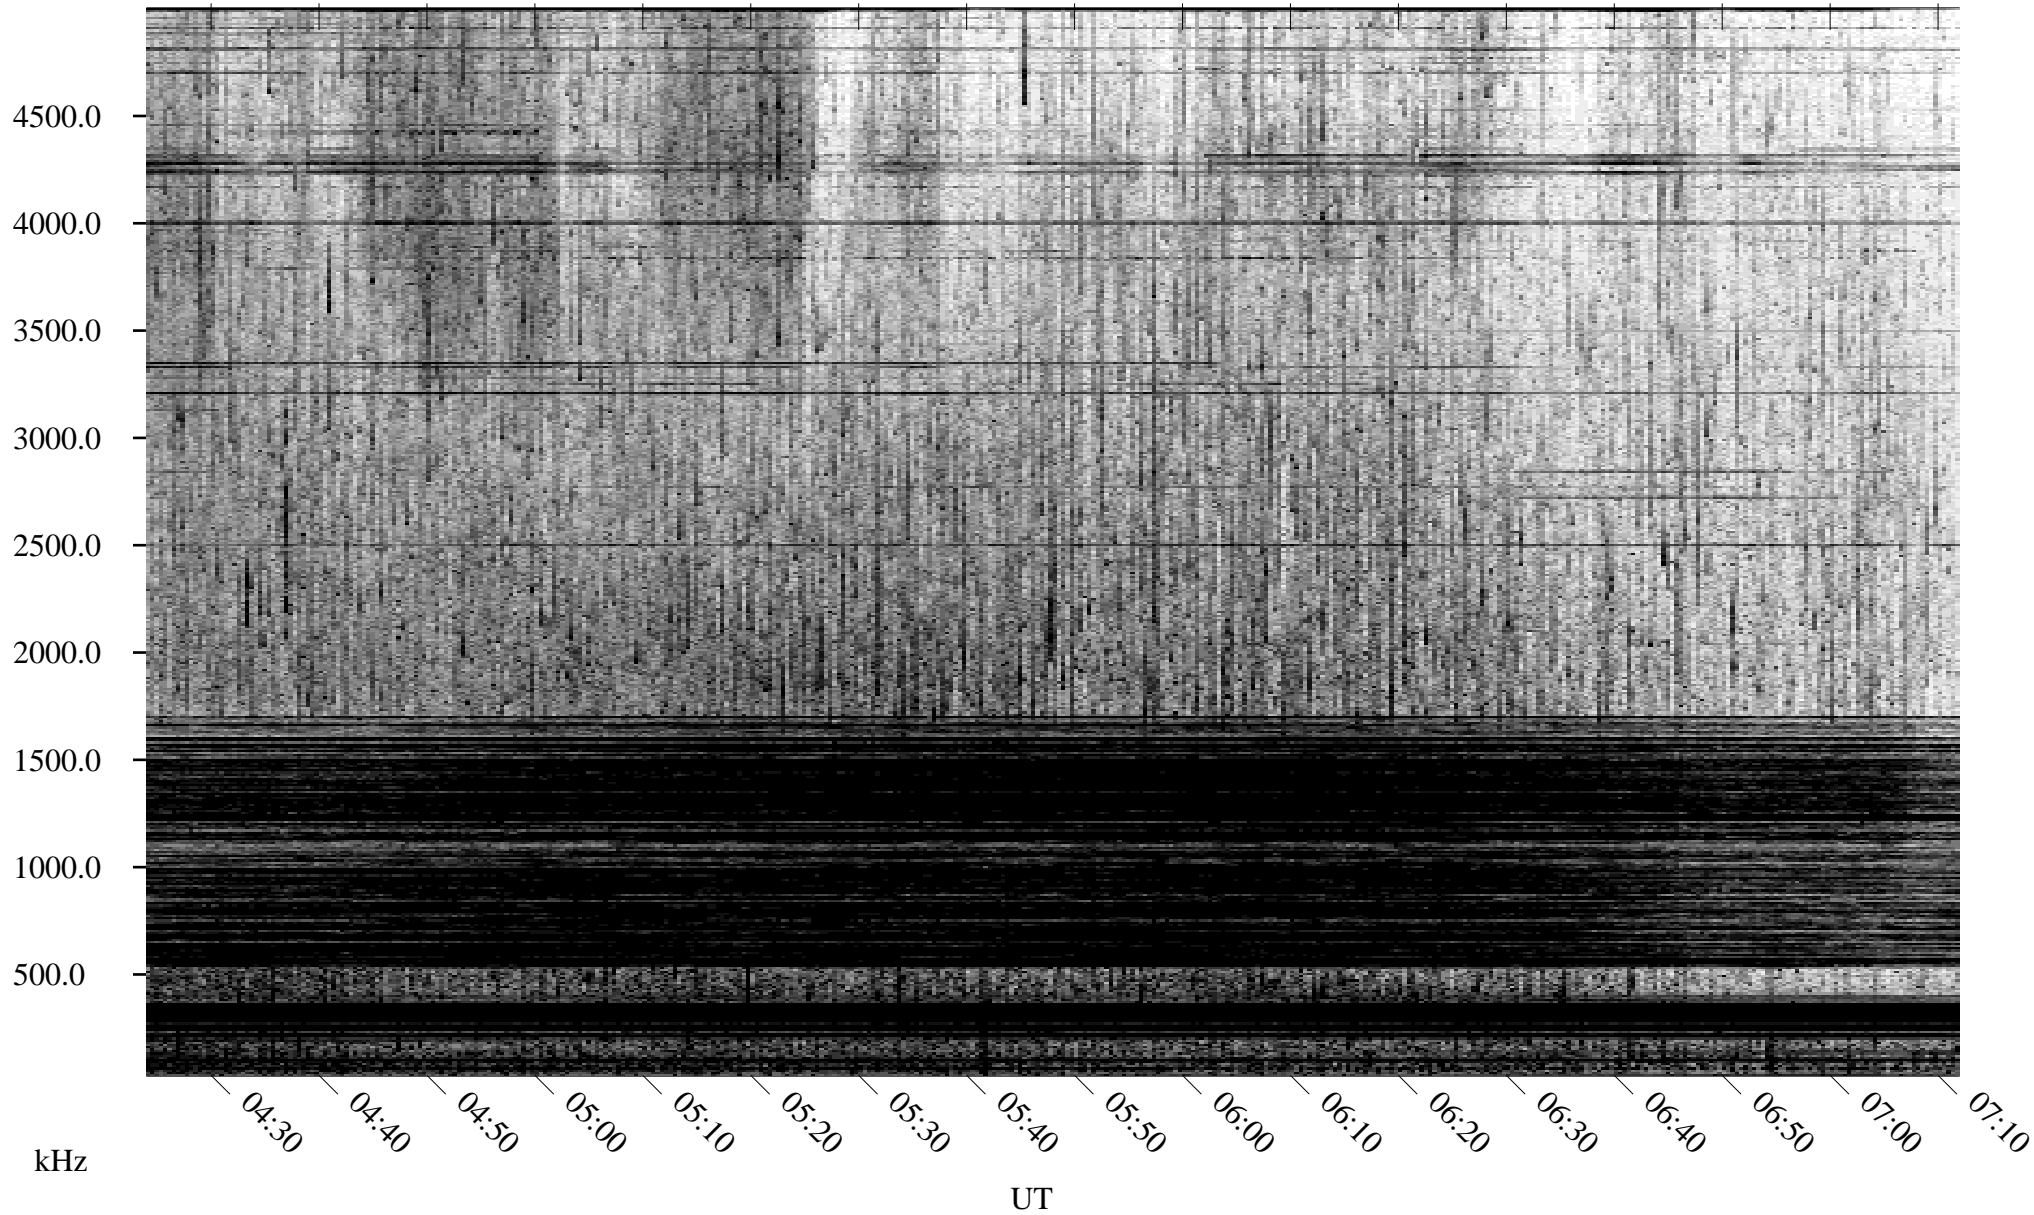

08/05/2005 Churchill, Manitoba

Linear Scale Black = 161 White = 15

ch05217l.r01m max_12

Page 1

08/05/2005 Churchill, Manitoba

Linear Scale Black = 161 White = 15

ch05217l.r01m max_12

Page 2

08/06/2005 Churchill, Manitoba

Linear Scale Black = 161 White = 15

ch05217l.r01m max_12

Page 3

08/06/2005 Churchill, Manitoba

Linear Scale Black = 161 White = 15

ch05217l.r01m max_12

Page 4

08/06/2005 Churchill, Manitoba

Linear Scale Black = 161 White = 15

ch052171.r01m max_12

Page 5

08/06/2005 Churchill, Manitoba

Linear Scale Black = 161 White = 15

ch05217l.r01m max_12

Page 6

08/06/2005 Churchill, Manitoba

Linear Scale Black = 161 White = 15

ch05217l.r01m max_12

Page 7