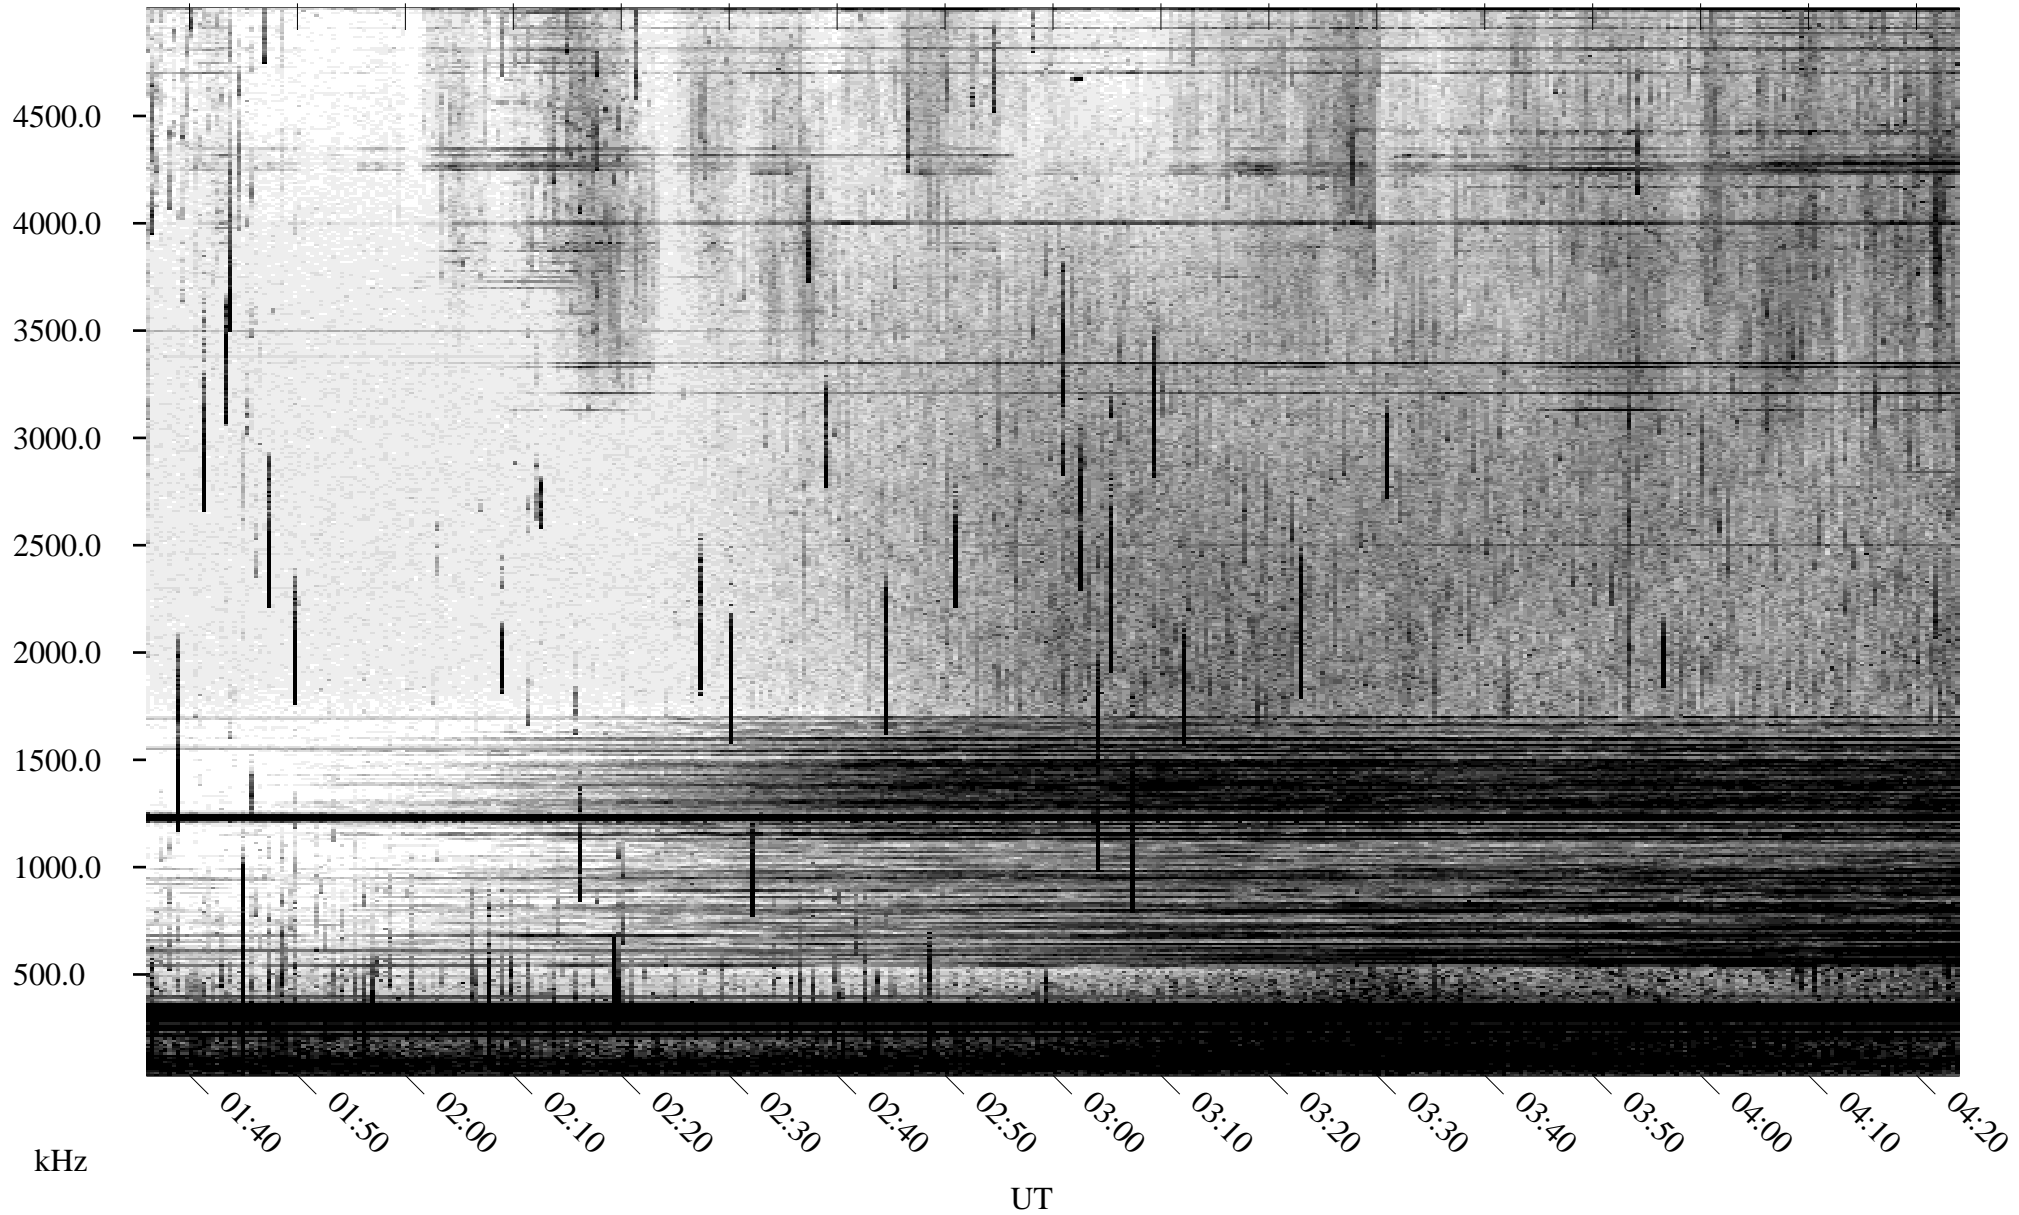

08/05/2005 Churchill, Manitoba

Linear Scale Black = 161 White = 15

ch05217l.r01m max_12

Page 1

08/05/2005 Churchill, Manitoba

Linear Scale Black = 161 White = 15

ch05217l.r01m max_12

Page 2

08/06/2005 Churchill, Manitoba

Linear Scale Black = 161 White = 15

ch05217l.r01m max_12

Page 3

08/06/2005 Churchill, Manitoba

Linear Scale Black = 161 White = 15

ch05217l.r01m max_12

Page 4

08/06/2005 Churchill, Manitoba

Linear Scale Black = 161 White = 15

ch052171.r01m max_12

Page 5

08/06/2005 Churchill, Manitoba

Linear Scale Black = 161 White = 15

ch05217l.r01m max_12

Page 6

08/06/2005 Churchill, Manitoba

Linear Scale Black = 161 White = 15

ch05217l.r01m max_12

Page 7