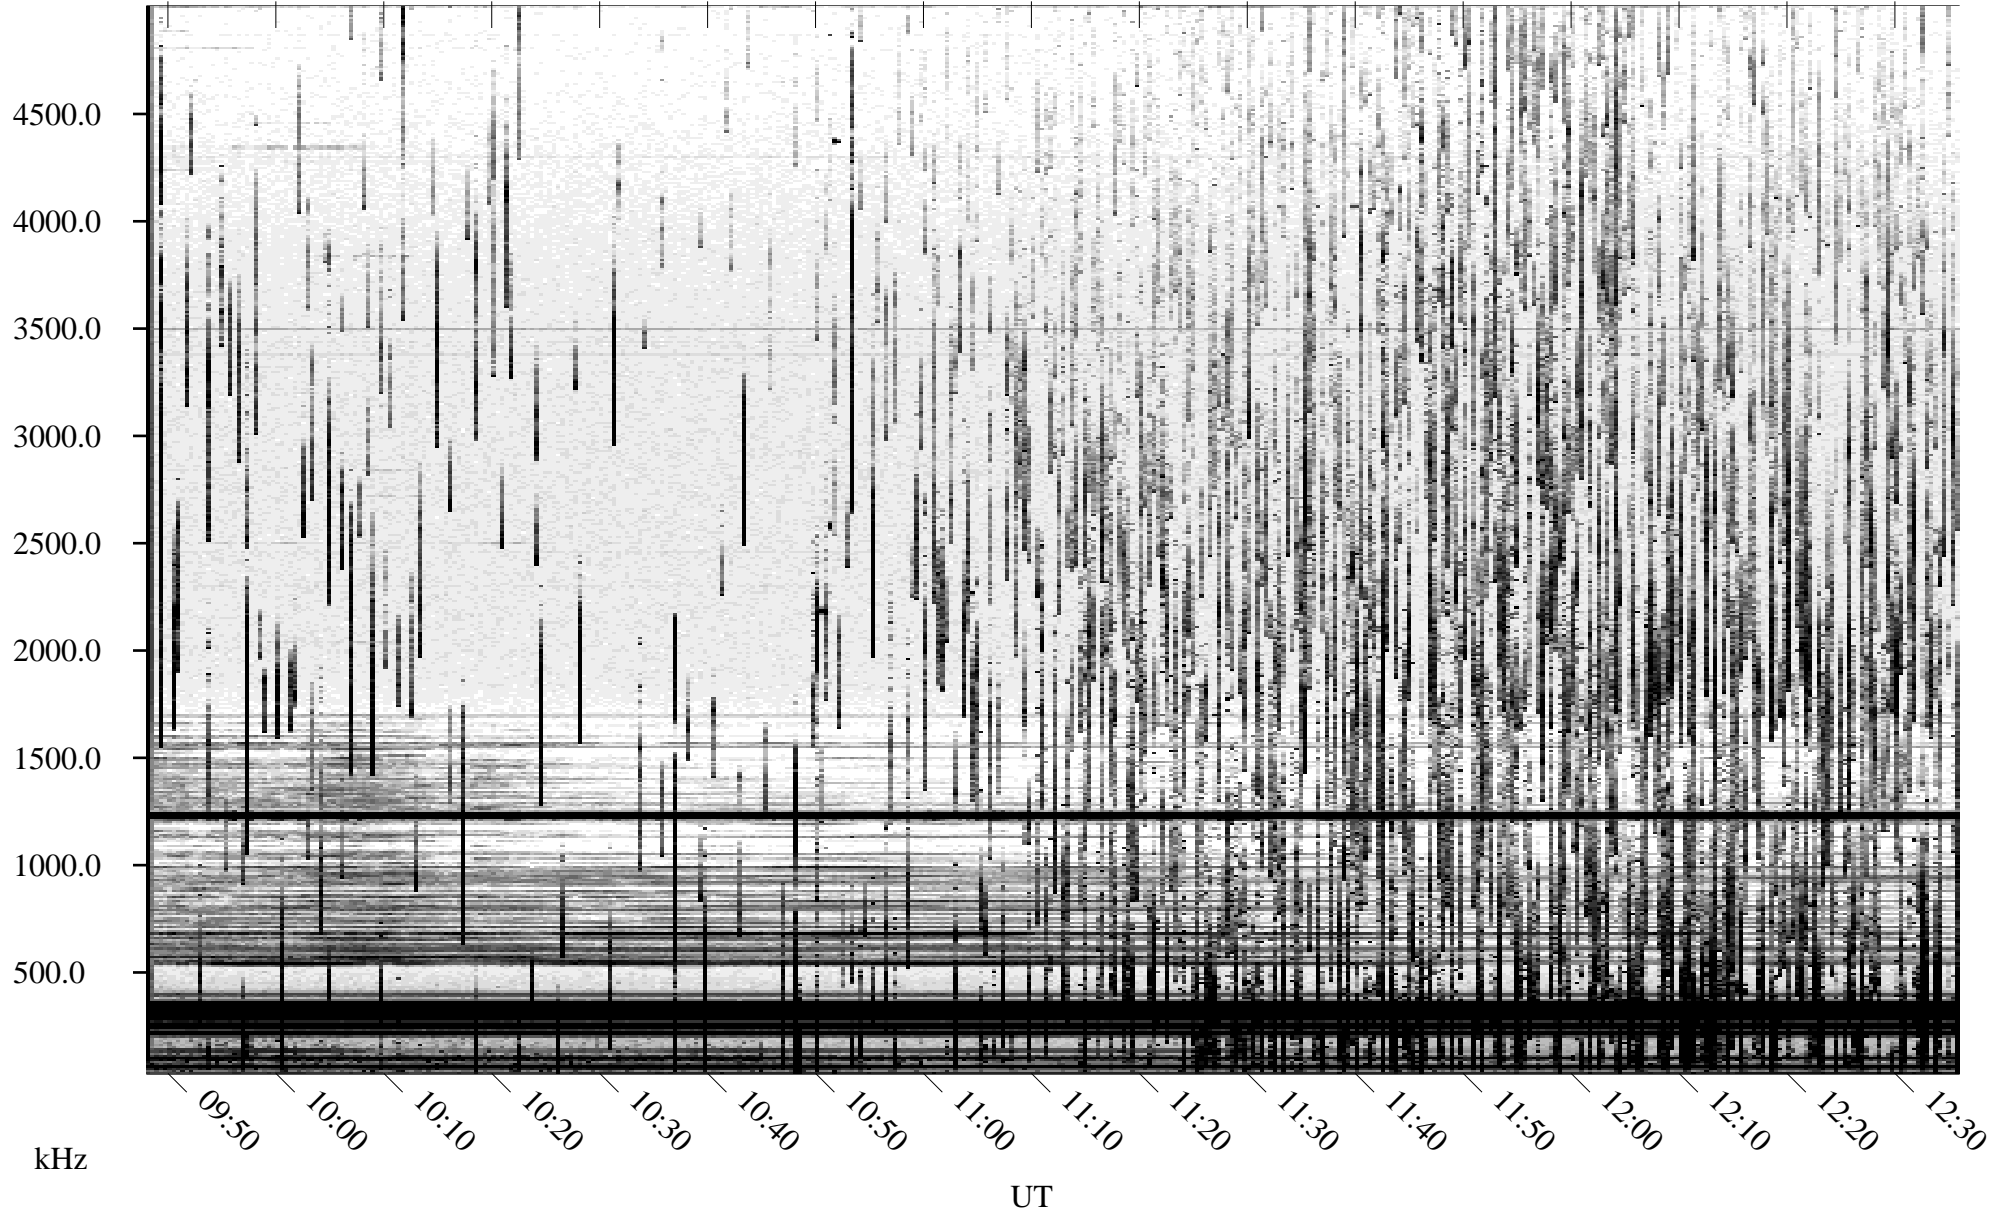

08/08/2005 Churchill, Manitoba

Linear Scale Black = 161 White = 15

ch05220l.r00m max_12

Page 1

08/08/2005 Churchill, Manitoba

Linear Scale Black = 161 White = 15

ch05220l.r00m max_12

Page 2

08/08/2005 Churchill, Manitoba

Linear Scale Black = 161 White = 15

ch05220l.r00m max_12