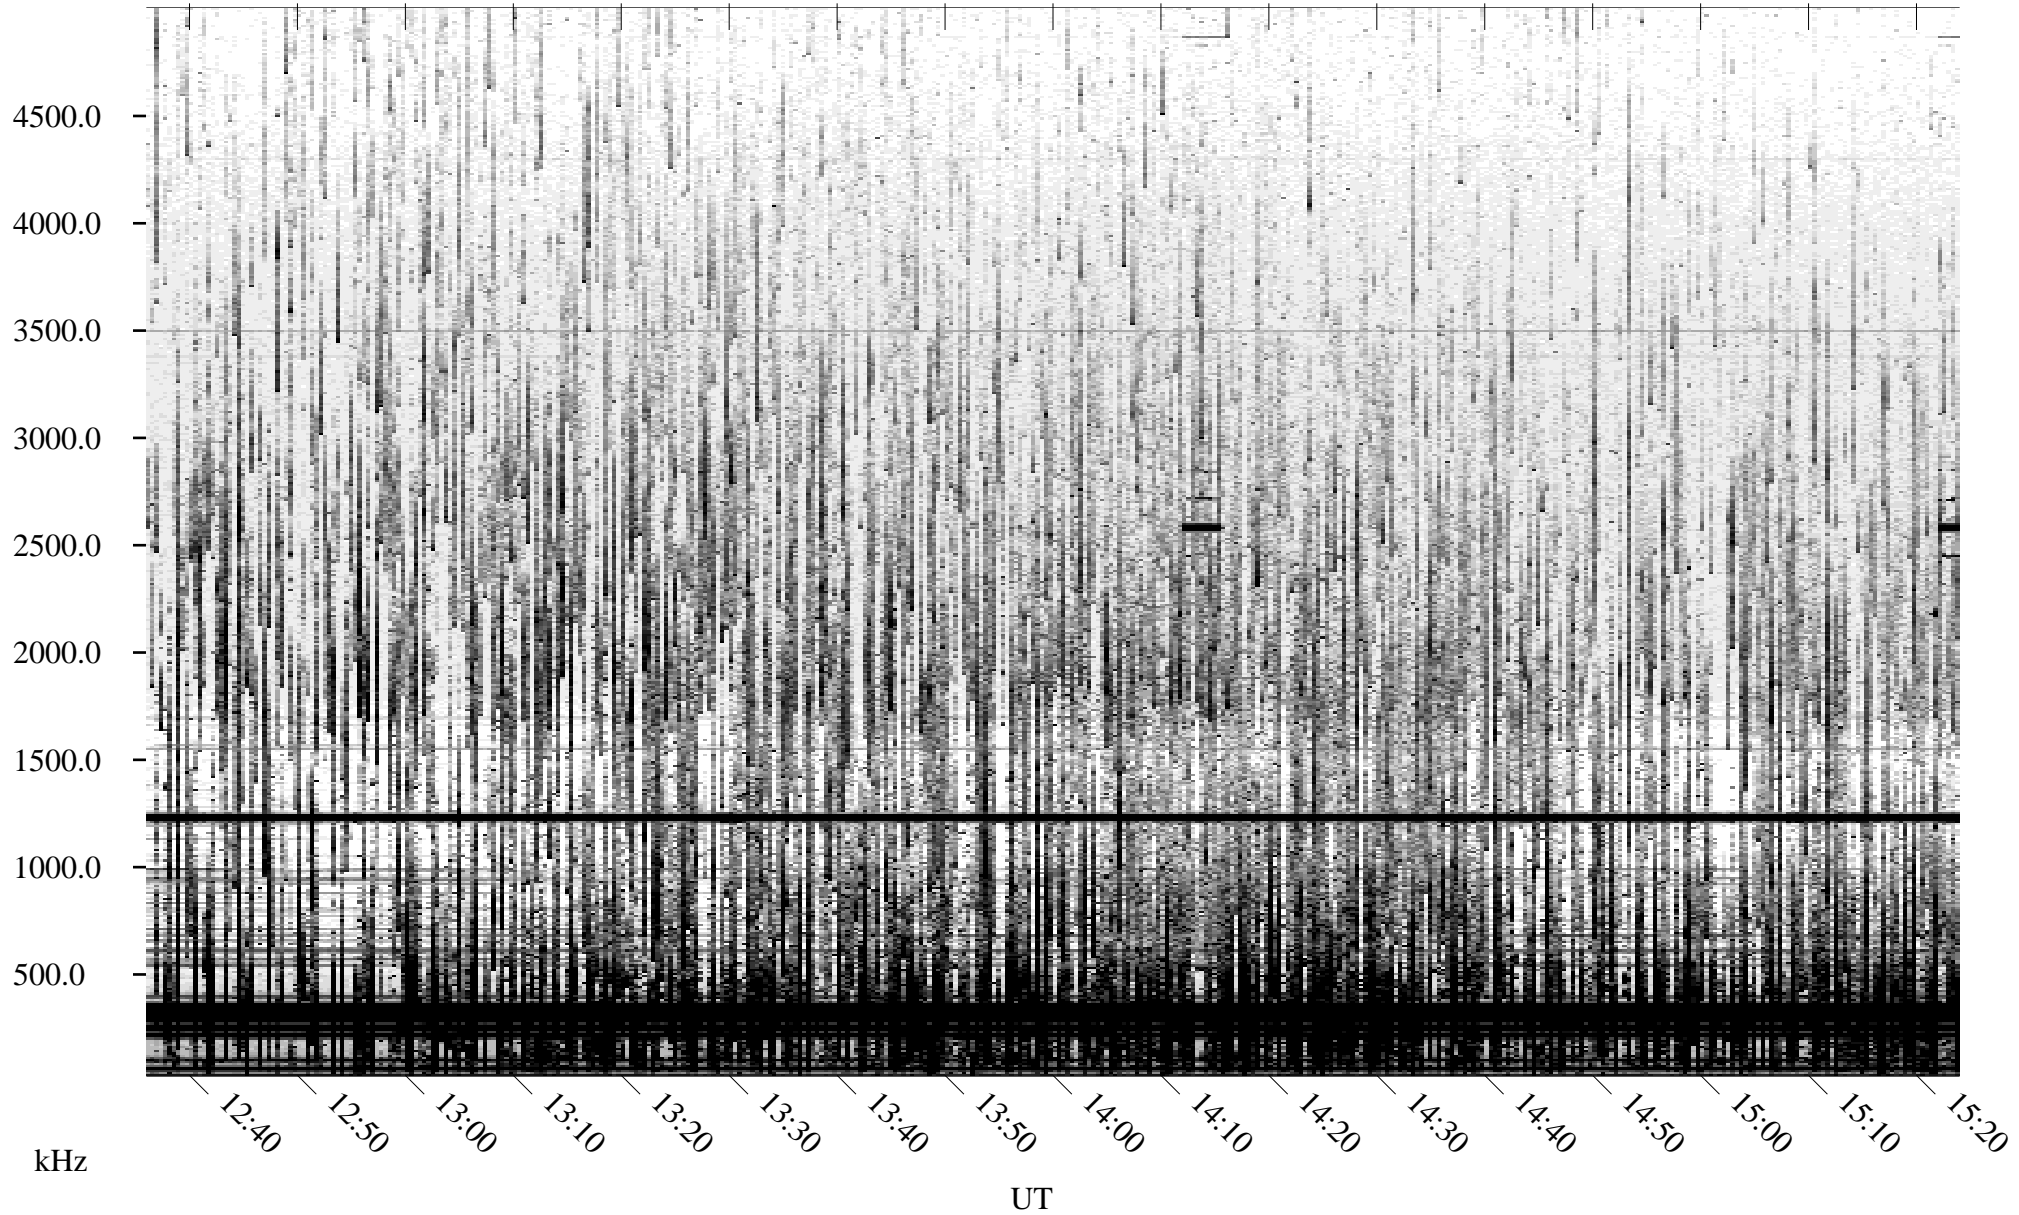

08/08/2005 Churchill, Manitoba

Linear Scale Black = 161 White = 15

ch05220l.r00m max_12

Page 1

08/08/2005 Churchill, Manitoba

Linear Scale Black = 161 White = 15

ch05220l.r00m max_12

Page 2

08/08/2005 Churchill, Manitoba

Linear Scale Black = 161 White = 15

ch05220l.r00m max_12