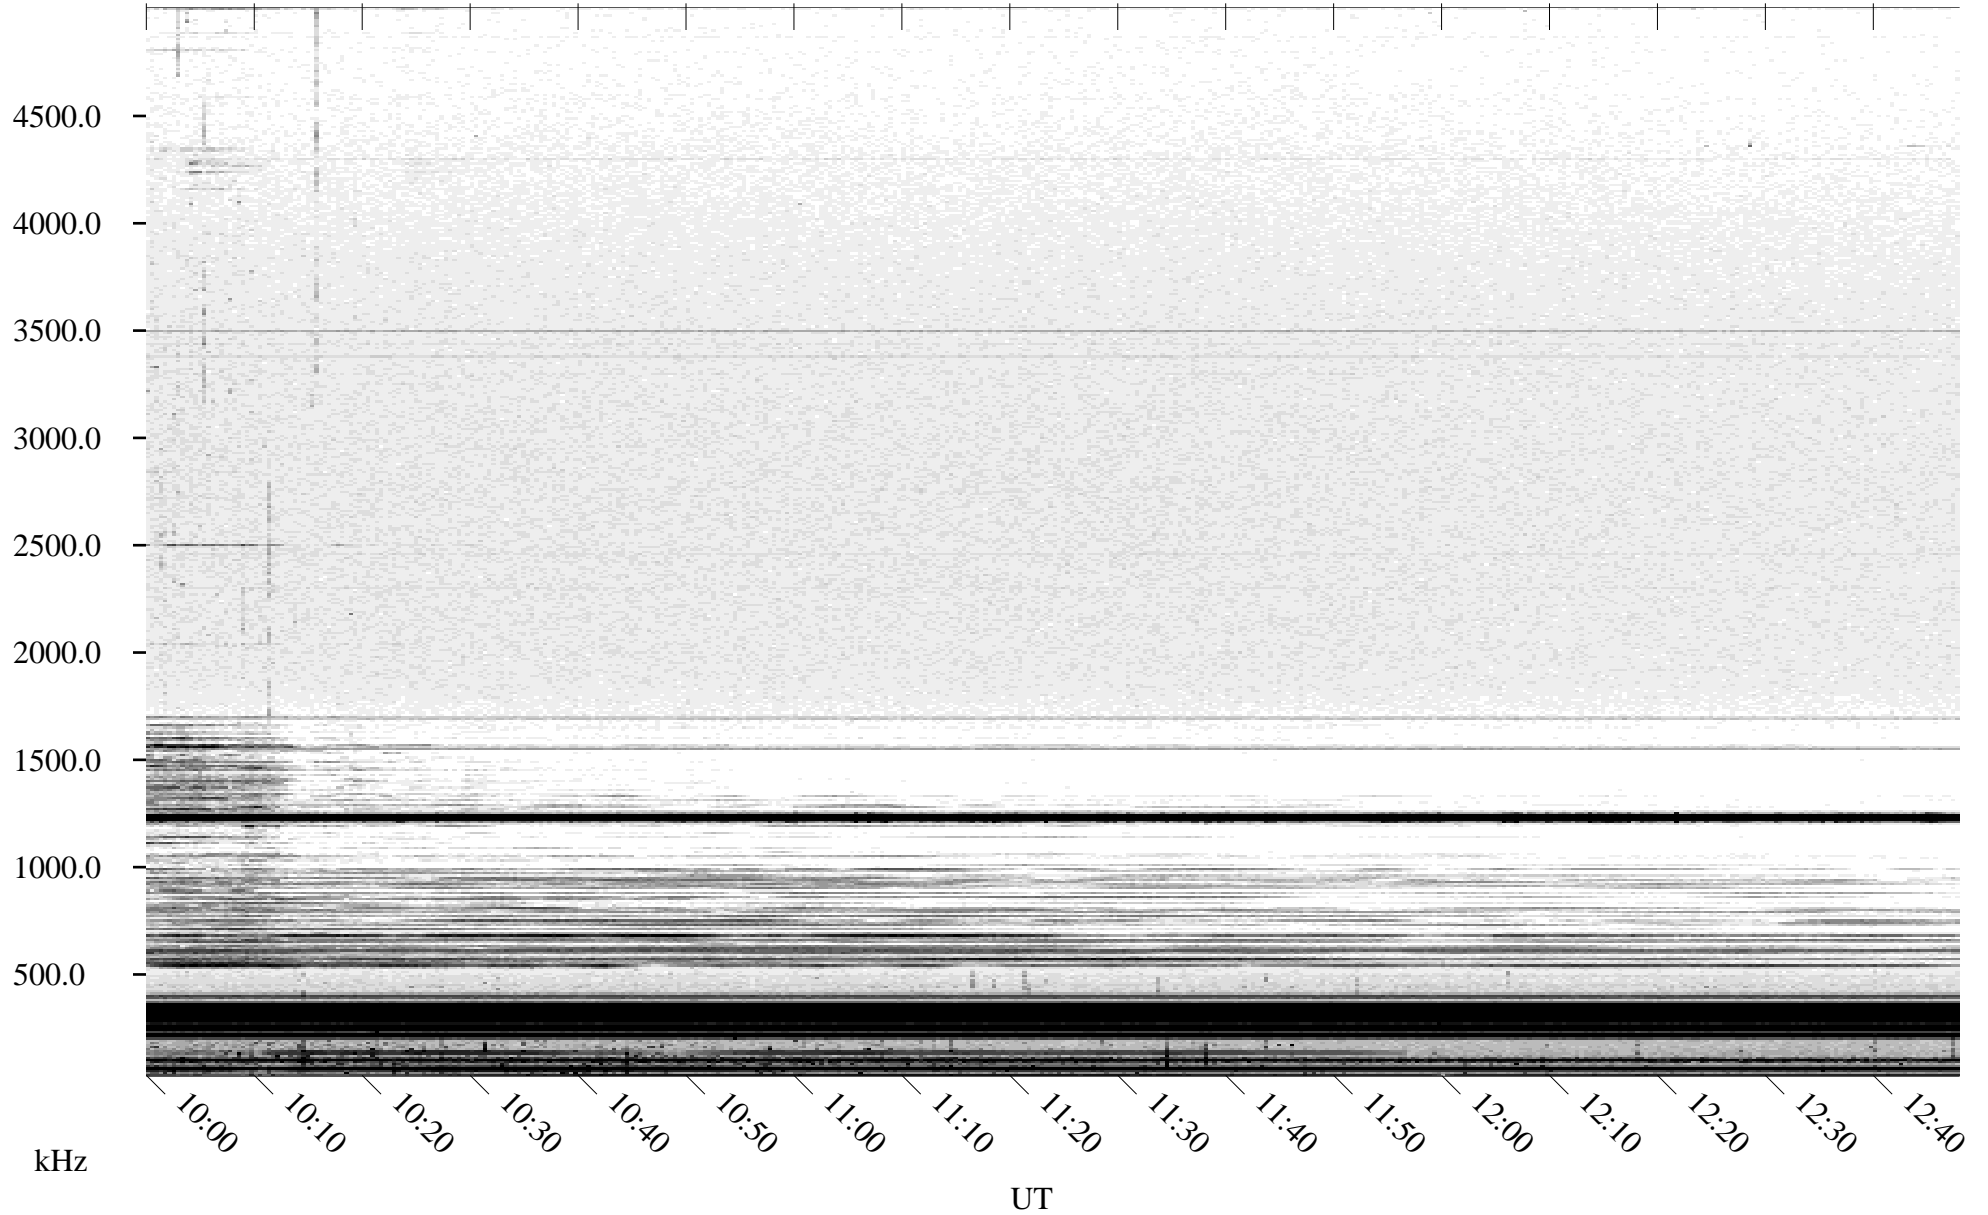

08/08/2005 Churchill, Manitoba

Linear Scale Black = 161 White = 15

ch05220l.r01m max_12

Page 1

08/08/2005 Churchill, Manitoba

Linear Scale Black = 161 White = 15

ch05220l.r01m max_12

Page 2

08/09/2005 Churchill, Manitoba

Linear Scale Black = 161 White = 15

ch05220l.r01m max_12

Page 3

08/09/2005 Churchill, Manitoba

Linear Scale Black = 161 White = 15

ch05220l.r01m max_12

Page 4

08/09/2005 Churchill, Manitoba

Linear Scale Black = 161 White = 15

ch05220l.r01m max_12

Page 5

08/09/2005 Churchill, Manitoba

Linear Scale Black = 161 White = 15

ch05220l.r01m max_12

Page 6

08/09/2005 Churchill, Manitoba

Linear Scale Black = 161 White = 15

ch05220l.r01m max_12

Page 7

08/09/2005 Churchill, Manitoba

Linear Scale Black = 161 White = 15

ch05220l.r01m max_12

Page 8