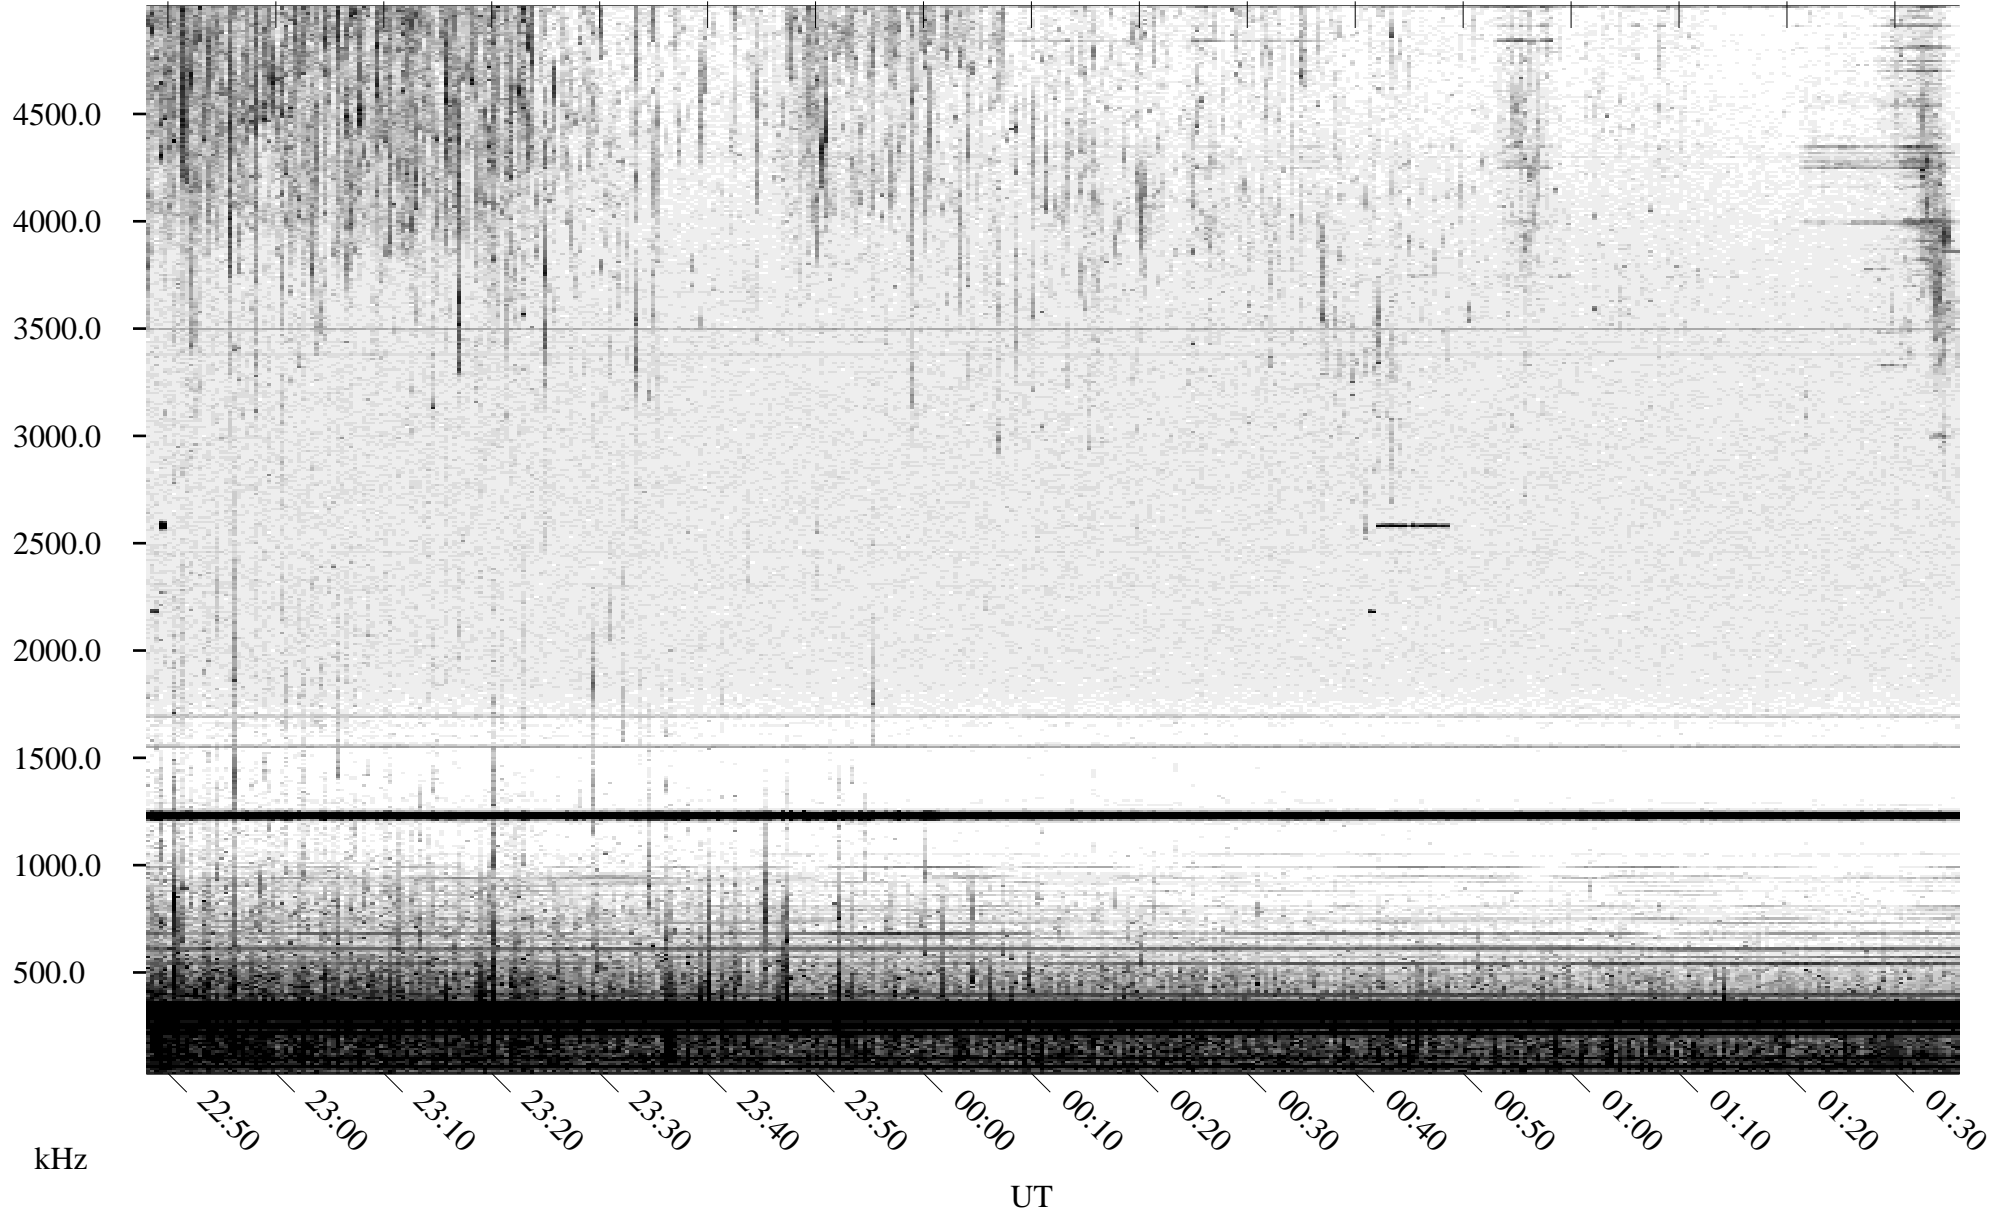

08/08/2005 Churchill, Manitoba

Linear Scale Black = 161 White = 15

ch05220l.r01m max_12

Page 1

08/08/2005 Churchill, Manitoba

Linear Scale Black = 161 White = 15

ch05220l.r01m max_12

Page 2

08/09/2005 Churchill, Manitoba

Linear Scale Black = 161 White = 15

ch05220l.r01m max_12

Page 3

08/09/2005 Churchill, Manitoba

Linear Scale Black = 161 White = 15

ch05220l.r01m max_12

Page 4

08/09/2005 Churchill, Manitoba

Linear Scale Black = 161 White = 15

ch05220l.r01m max_12

Page 5

08/09/2005 Churchill, Manitoba

Linear Scale Black = 161 White = 15

ch05220l.r01m max_12

Page 6

08/09/2005 Churchill, Manitoba

Linear Scale Black = 161 White = 15

ch05220l.r01m max_12

Page 7

08/09/2005 Churchill, Manitoba

Linear Scale Black = 161 White = 15

ch05220l.r01m max_12

Page 8