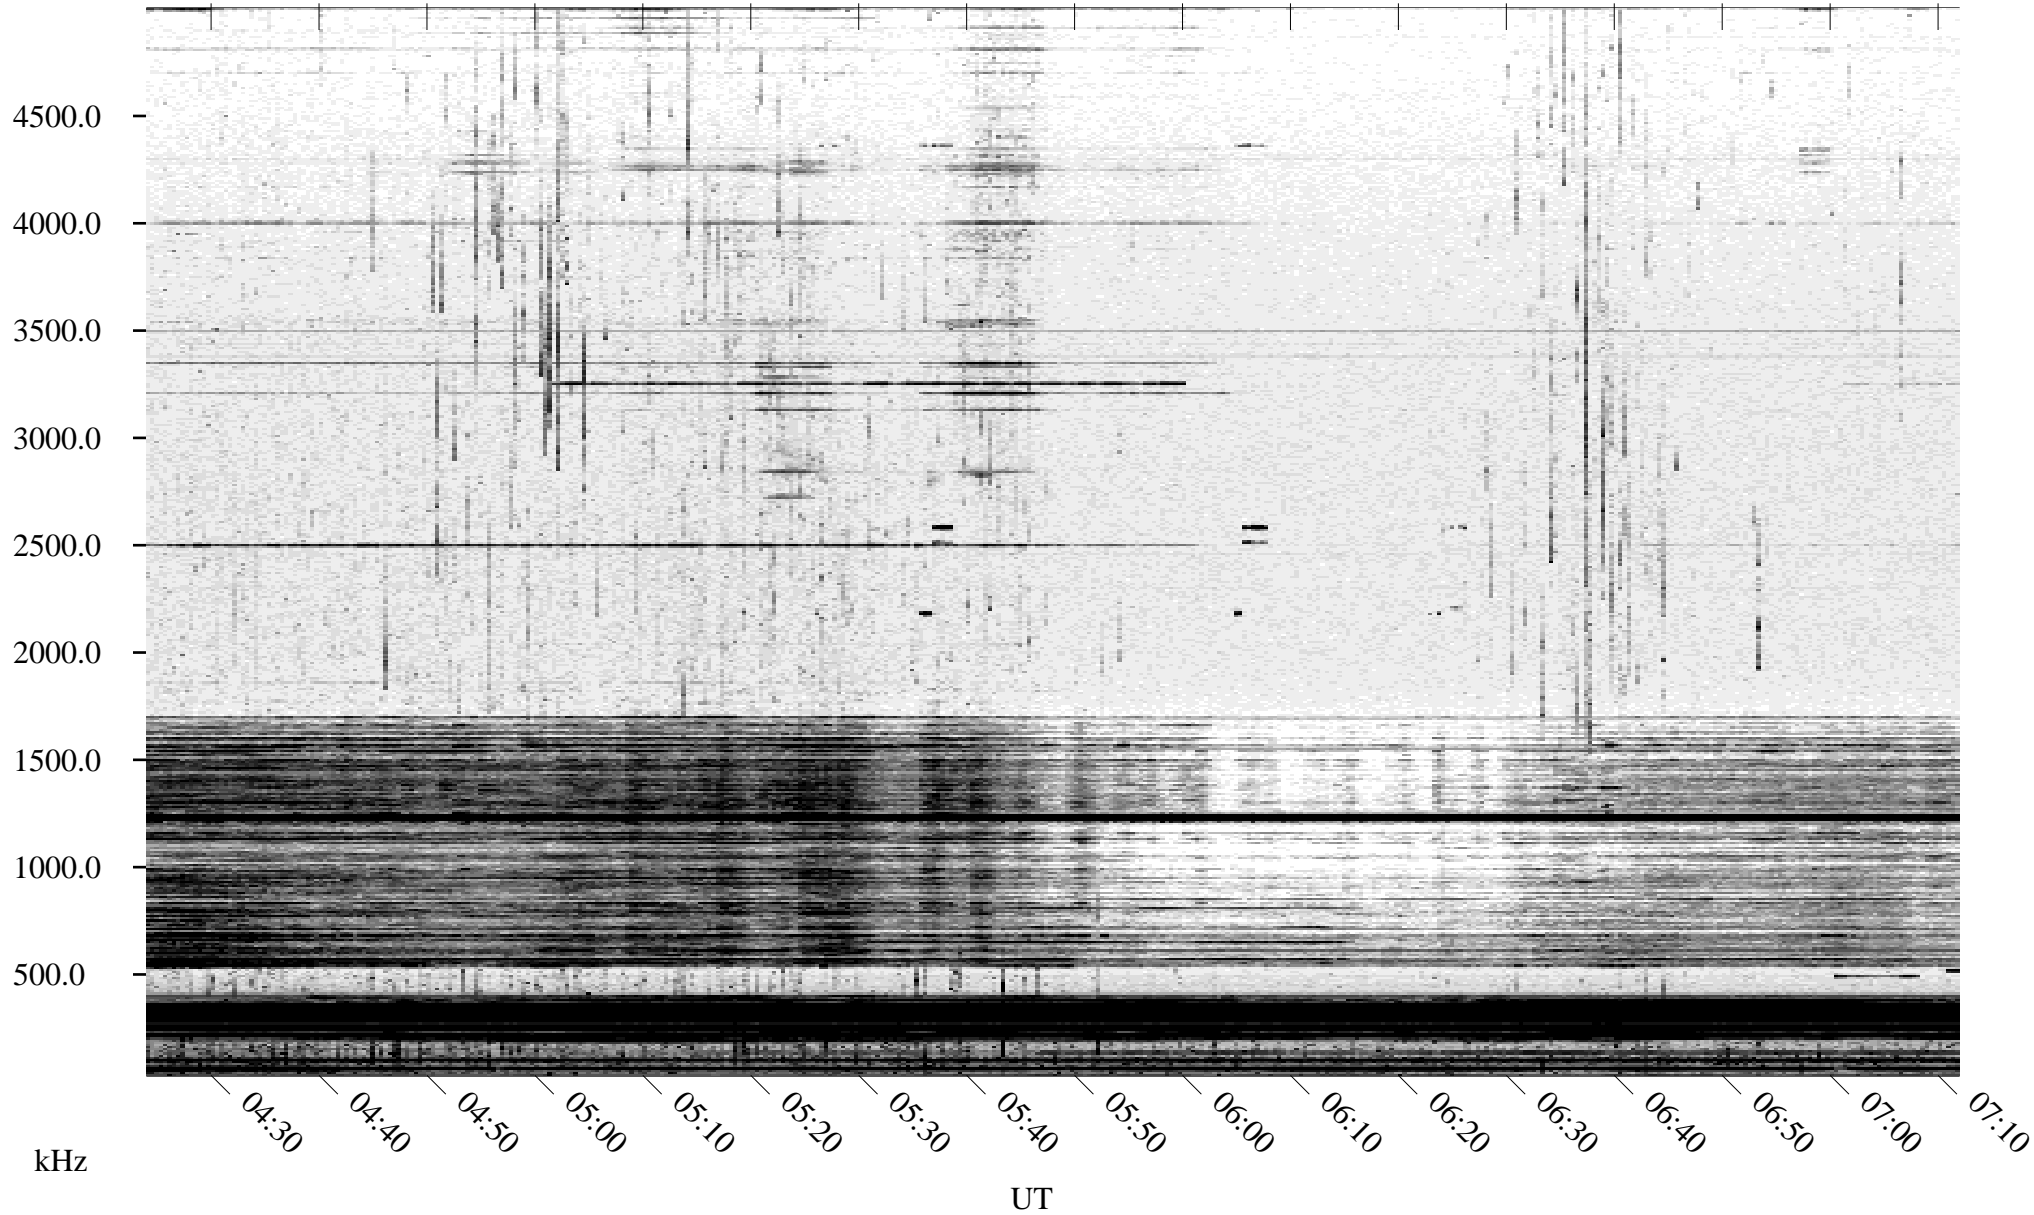

08/08/2005 Churchill, Manitoba

Linear Scale Black = 161 White = 15

ch05220l.r01m max_12

Page 1

08/08/2005 Churchill, Manitoba

Linear Scale Black = 161 White = 15

ch05220l.r01m max_12

Page 2

08/09/2005 Churchill, Manitoba

Linear Scale Black = 161 White = 15

ch05220l.r01m max_12

Page 3

08/09/2005 Churchill, Manitoba

Linear Scale Black = 161 White = 15

ch05220l.r01m max_12

Page 4

08/09/2005 Churchill, Manitoba

Linear Scale Black = 161 White = 15

ch05220l.r01m max_12

Page 5

08/09/2005 Churchill, Manitoba

Linear Scale Black = 161 White = 15

ch05220l.r01m max_12

Page 6

08/09/2005 Churchill, Manitoba

Linear Scale Black = 161 White = 15

ch05220l.r01m max_12

Page 7

08/09/2005 Churchill, Manitoba

Linear Scale Black = 161 White = 15

ch05220l.r01m max_12

Page 8