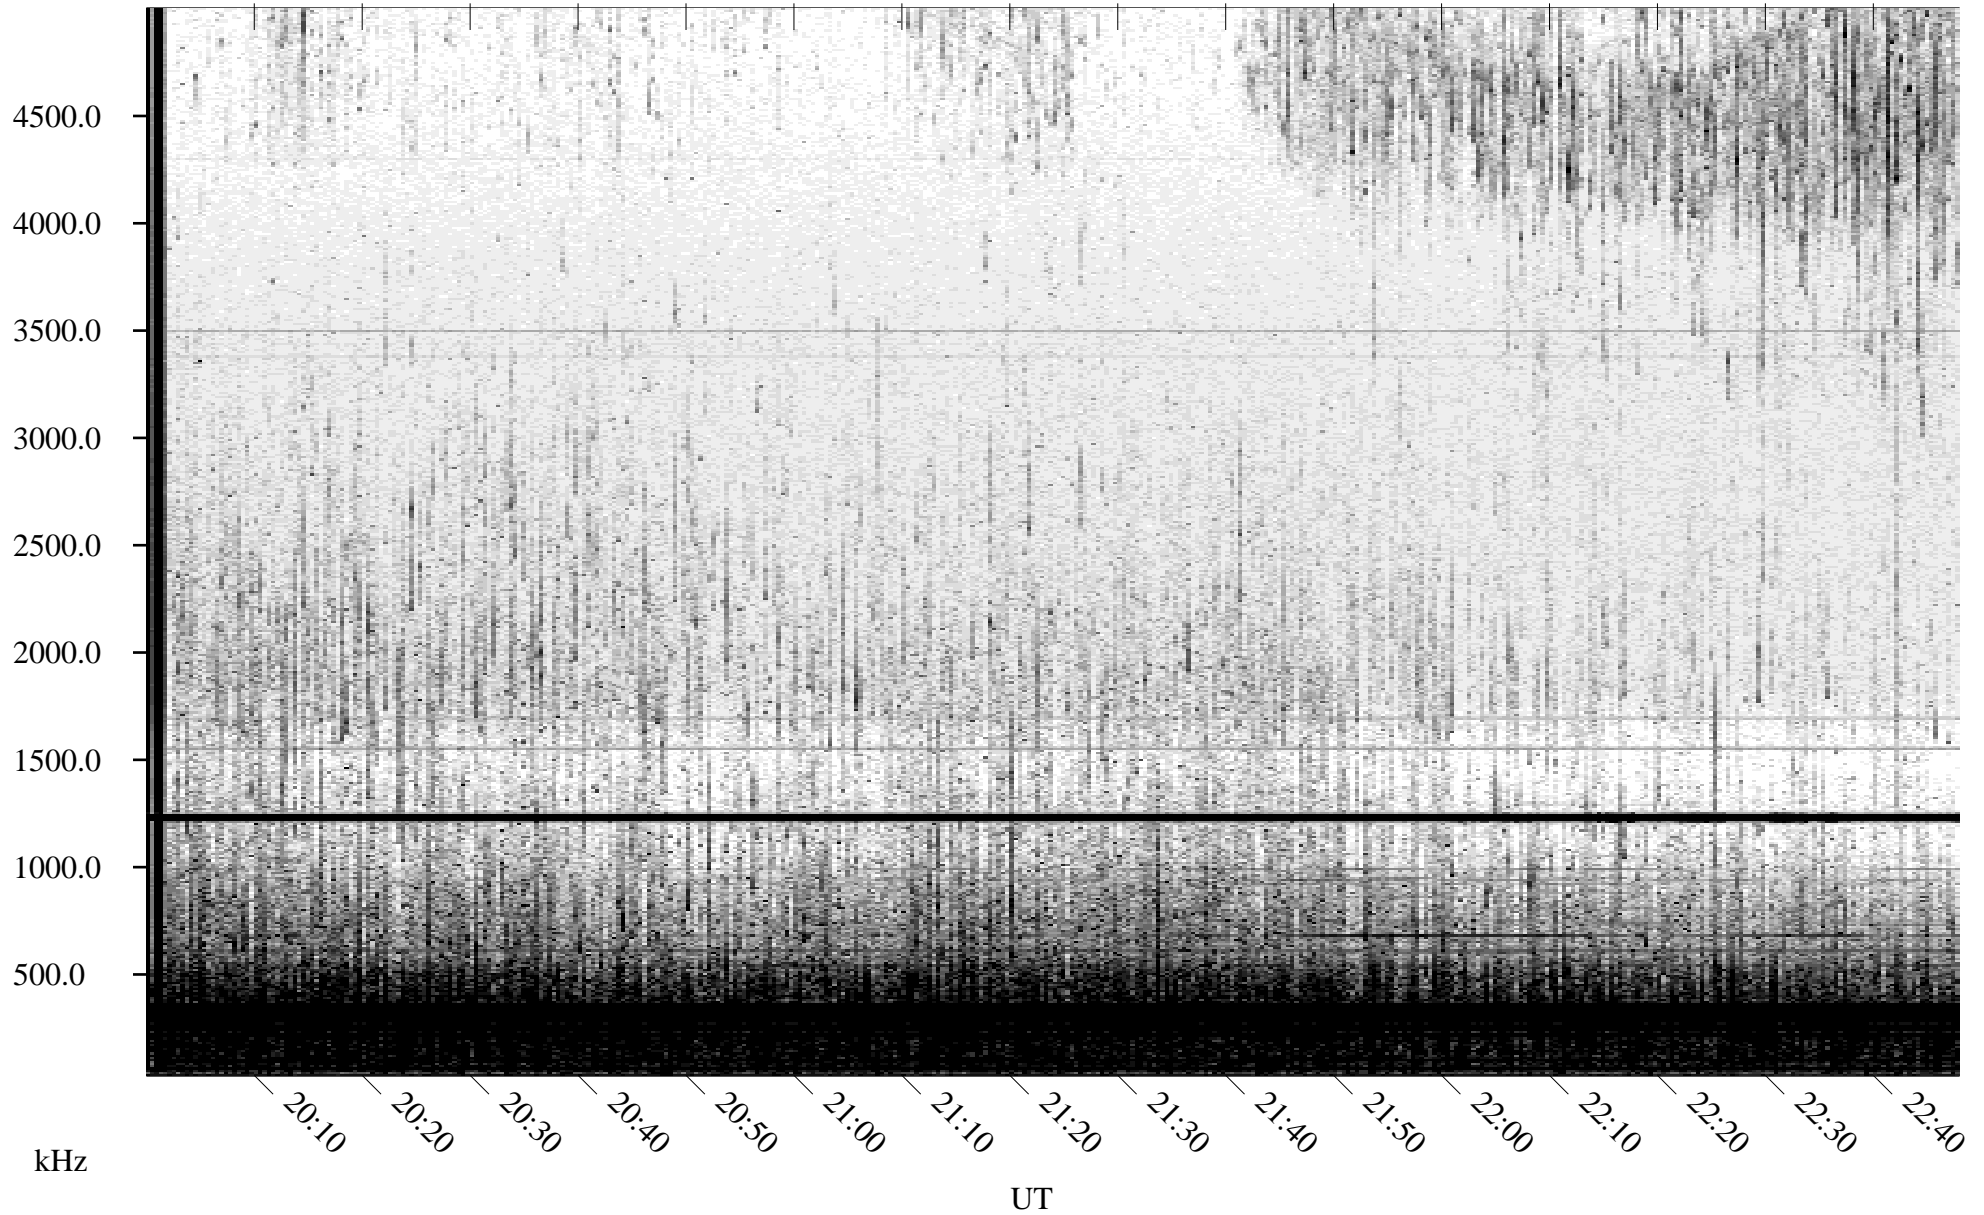

08/08/2005 Churchill, Manitoba

Linear Scale Black = 161 White = 15

ch05220l.r01m max_12

Page 1

08/08/2005 Churchill, Manitoba

Linear Scale Black = 161 White = 15

ch05220l.r01m max_12

Page 2

08/09/2005 Churchill, Manitoba

Linear Scale Black = 161 White = 15

ch05220l.r01m max_12

Page 3

08/09/2005 Churchill, Manitoba

Linear Scale Black = 161 White = 15

ch05220l.r01m max_12

Page 4

08/09/2005 Churchill, Manitoba

Linear Scale Black = 161 White = 15

ch05220l.r01m max_12

Page 5

08/09/2005 Churchill, Manitoba

Linear Scale Black = 161 White = 15

ch05220l.r01m max_12

Page 6

08/09/2005 Churchill, Manitoba

Linear Scale Black = 161 White = 15

ch05220l.r01m max_12

Page 7

08/09/2005 Churchill, Manitoba

Linear Scale Black = 161 White = 15

ch05220l.r01m max_12

Page 8