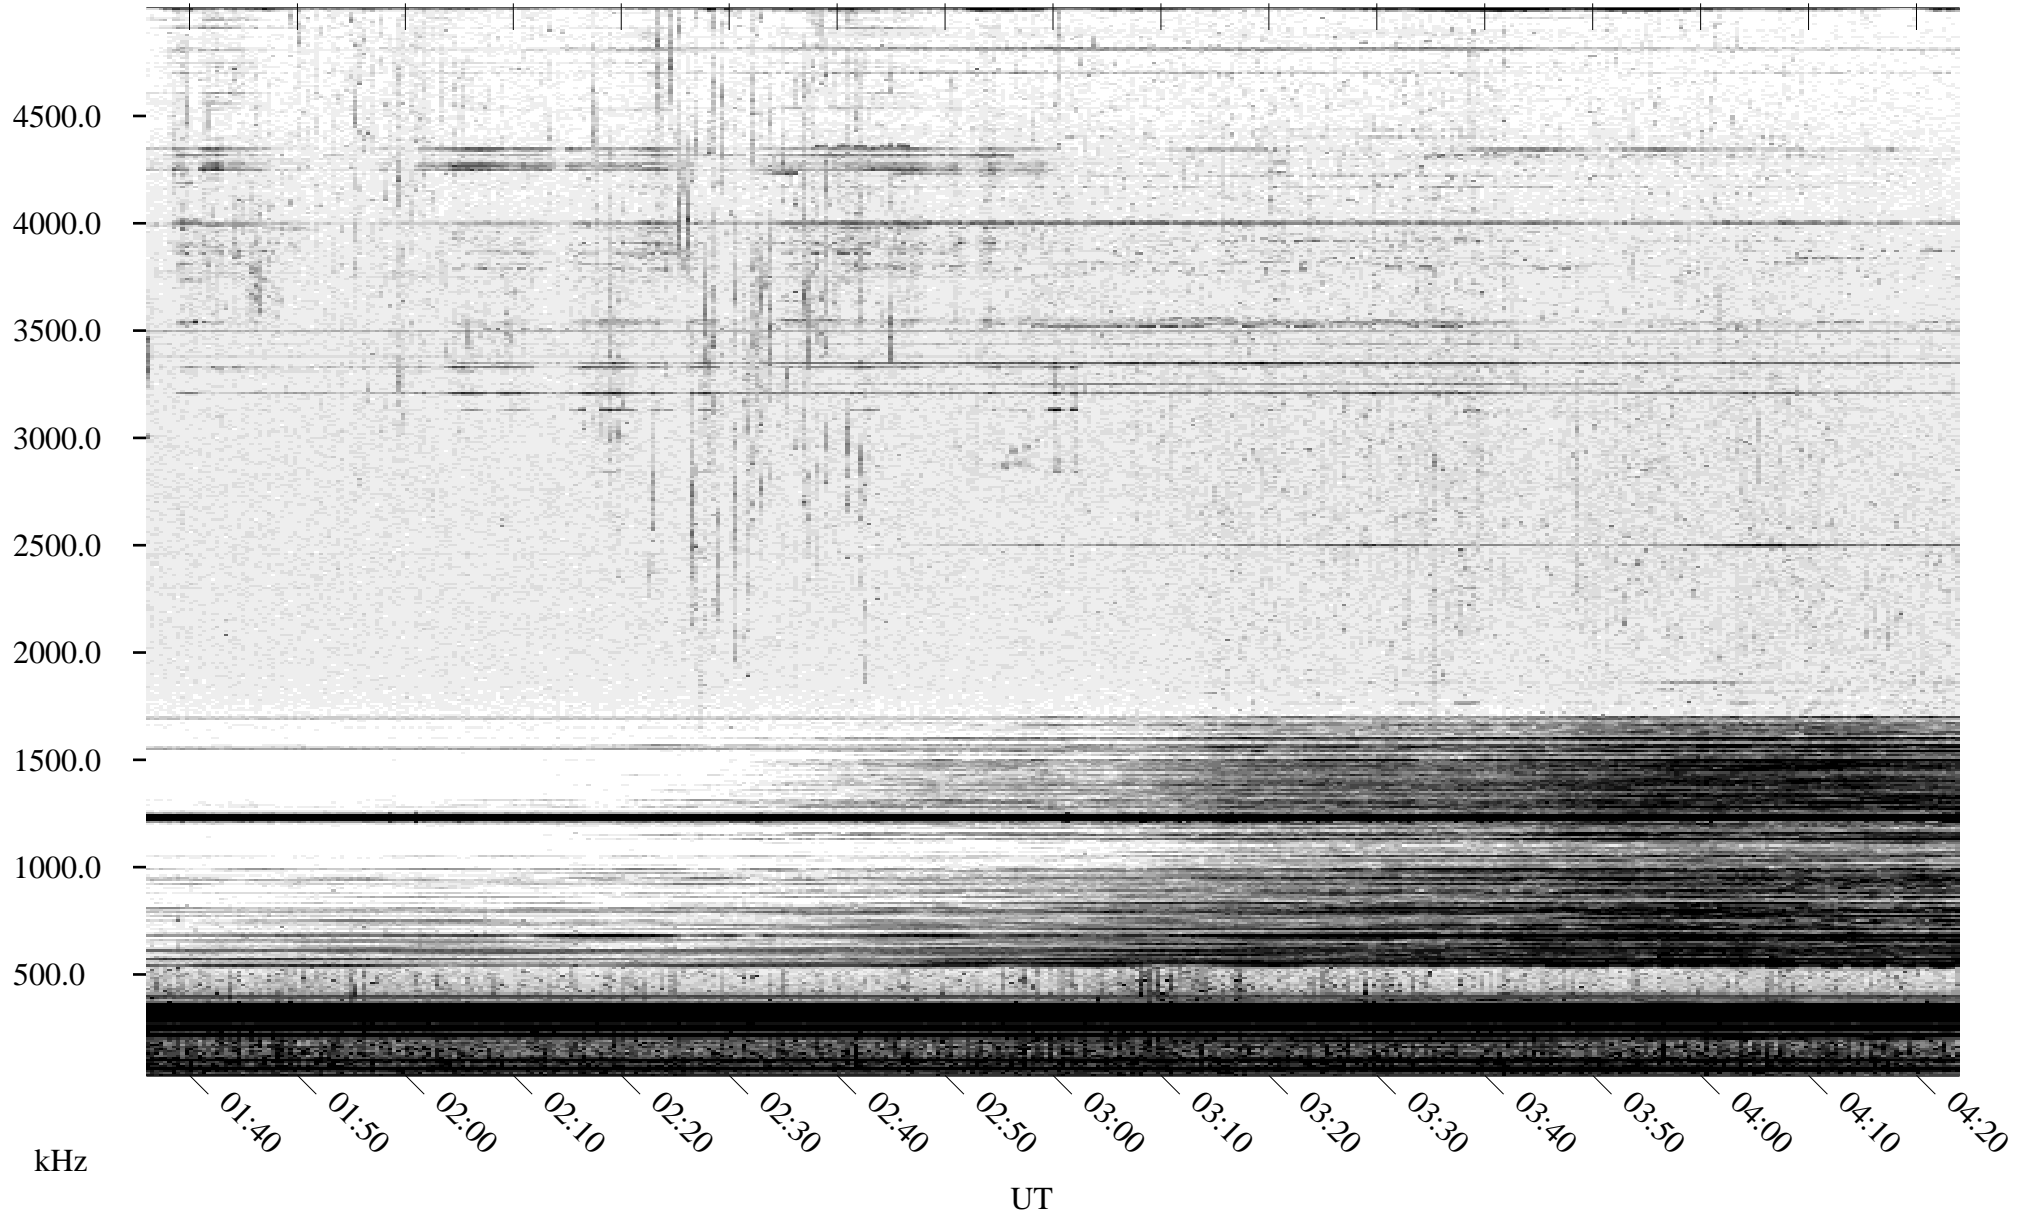

08/08/2005 Churchill, Manitoba

Linear Scale Black = 161 White = 15

ch05220l.r01m max_12

Page 1

08/08/2005 Churchill, Manitoba

Linear Scale Black = 161 White = 15

ch05220l.r01m max_12

Page 2

08/09/2005 Churchill, Manitoba

Linear Scale Black = 161 White = 15

ch05220l.r01m max_12

Page 3

08/09/2005 Churchill, Manitoba

Linear Scale Black = 161 White = 15

ch05220l.r01m max_12

Page 4

08/09/2005 Churchill, Manitoba

Linear Scale Black = 161 White = 15

ch05220l.r01m max_12

Page 5

08/09/2005 Churchill, Manitoba

Linear Scale Black = 161 White = 15

ch05220l.r01m max_12

Page 6

08/09/2005 Churchill, Manitoba

Linear Scale Black = 161 White = 15

ch05220l.r01m max_12

Page 7

08/09/2005 Churchill, Manitoba

Linear Scale Black = 161 White = 15

ch05220l.r01m max_12

Page 8