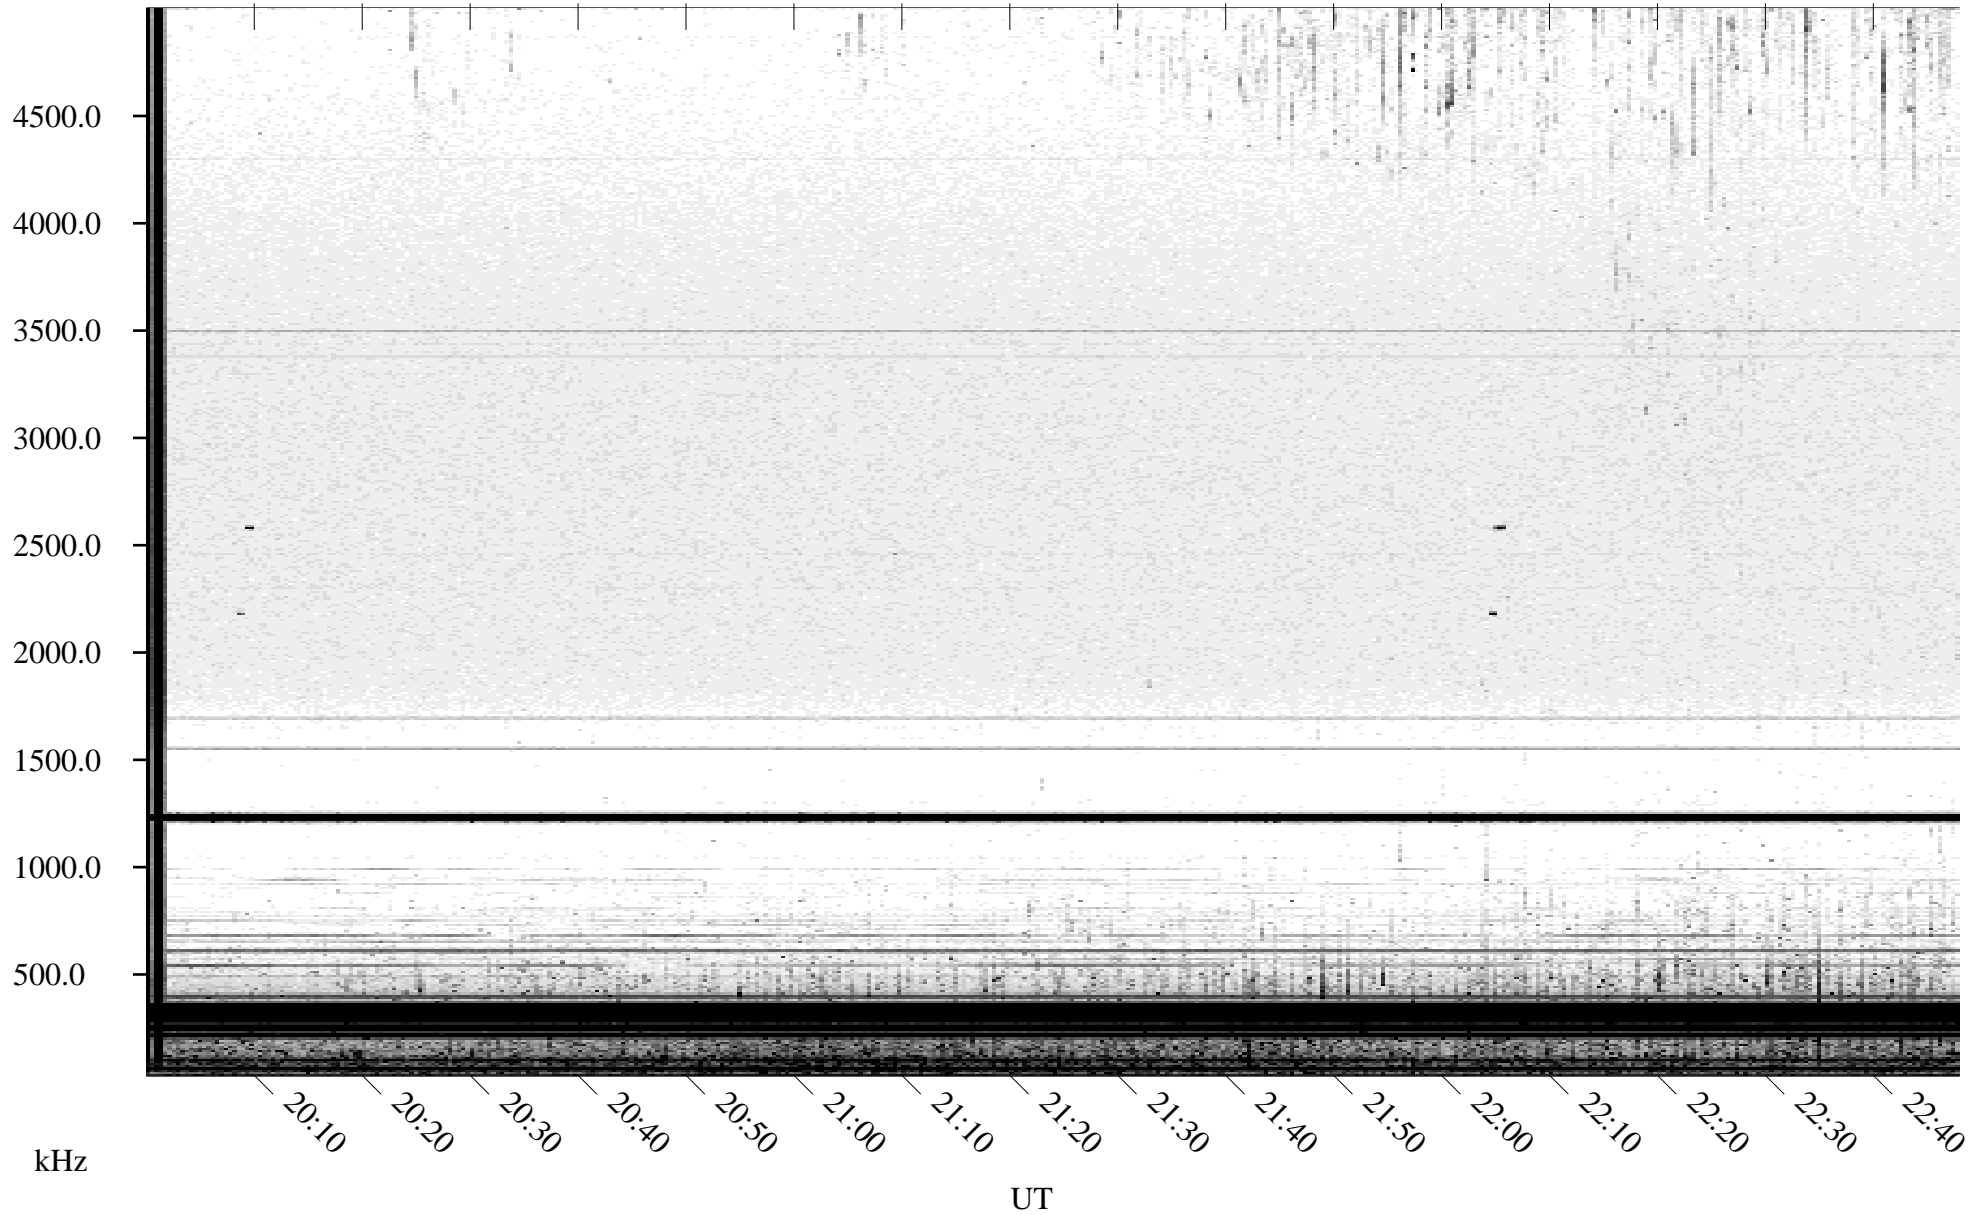

08/09/2005 Churchill, Manitoba

Linear Scale Black = 161 White = 15

ch052211.r00m max_12

Page 1

08/09/2005 Churchill, Manitoba

Linear Scale Black = 161 White = 15

ch052211.r00m max_12

Page 2

08/10/2005 Churchill, Manitoba

Linear Scale Black = 161 White = 15

ch052211.r00m max_12

Page 3

08/10/2005 Churchill, Manitoba

Linear Scale Black = 161 White = 15

ch052211.r00m max_12

Page 4

08/10/2005 Churchill, Manitoba

Linear Scale Black = 161 White = 15

ch052211.r00m max_12

Page 5

08/10/2005 Churchill, Manitoba

Linear Scale Black = 161 White = 15

ch052211.r00m max_12

Page 6

08/10/2005 Churchill, Manitoba

Linear Scale Black = 161 White = 15

ch05221l.r00m max_12

Page 7

08/10/2005 Churchill, Manitoba

Linear Scale Black = 161 White = 15

ch052211.r00m max_12