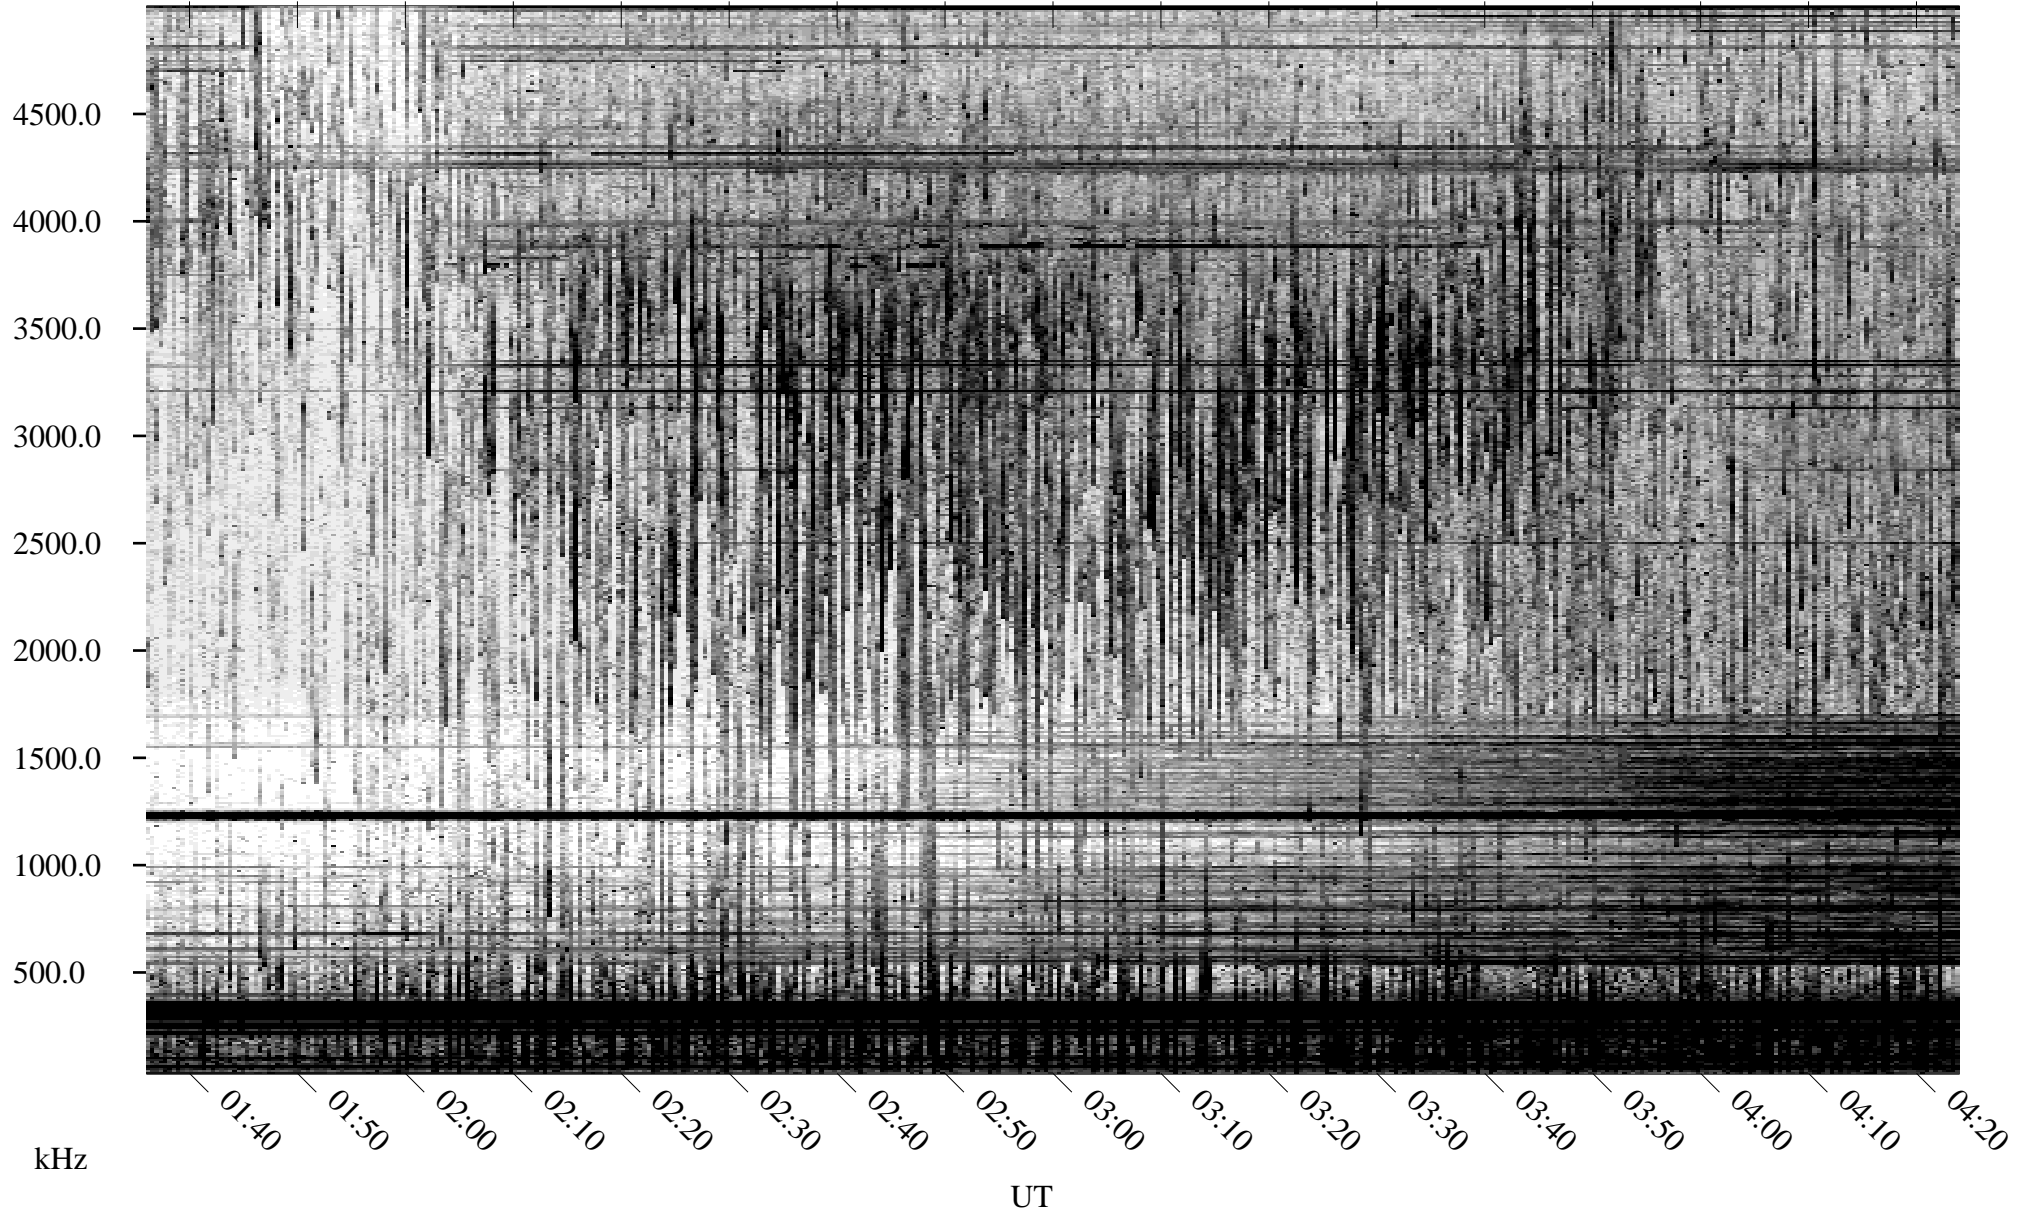

08/09/2005 Churchill, Manitoba

Linear Scale Black = 161 White = 15

ch052211.r00m max_12

Page 1

08/09/2005 Churchill, Manitoba

Linear Scale Black = 161 White = 15

ch052211.r00m max_12

Page 2

08/10/2005 Churchill, Manitoba

Linear Scale Black = 161 White = 15

ch052211.r00m max_12

Page 3

08/10/2005 Churchill, Manitoba

Linear Scale Black = 161 White = 15

ch052211.r00m max_12

Page 4

08/10/2005 Churchill, Manitoba

Linear Scale Black = 161 White = 15

ch052211.r00m max_12

Page 5

08/10/2005 Churchill, Manitoba

Linear Scale Black = 161 White = 15

ch052211.r00m max_12

Page 6

08/10/2005 Churchill, Manitoba

Linear Scale Black = 161 White = 15

ch05221l.r00m max_12

Page 7

08/10/2005 Churchill, Manitoba

Linear Scale Black = 161 White = 15

ch052211.r00m max_12