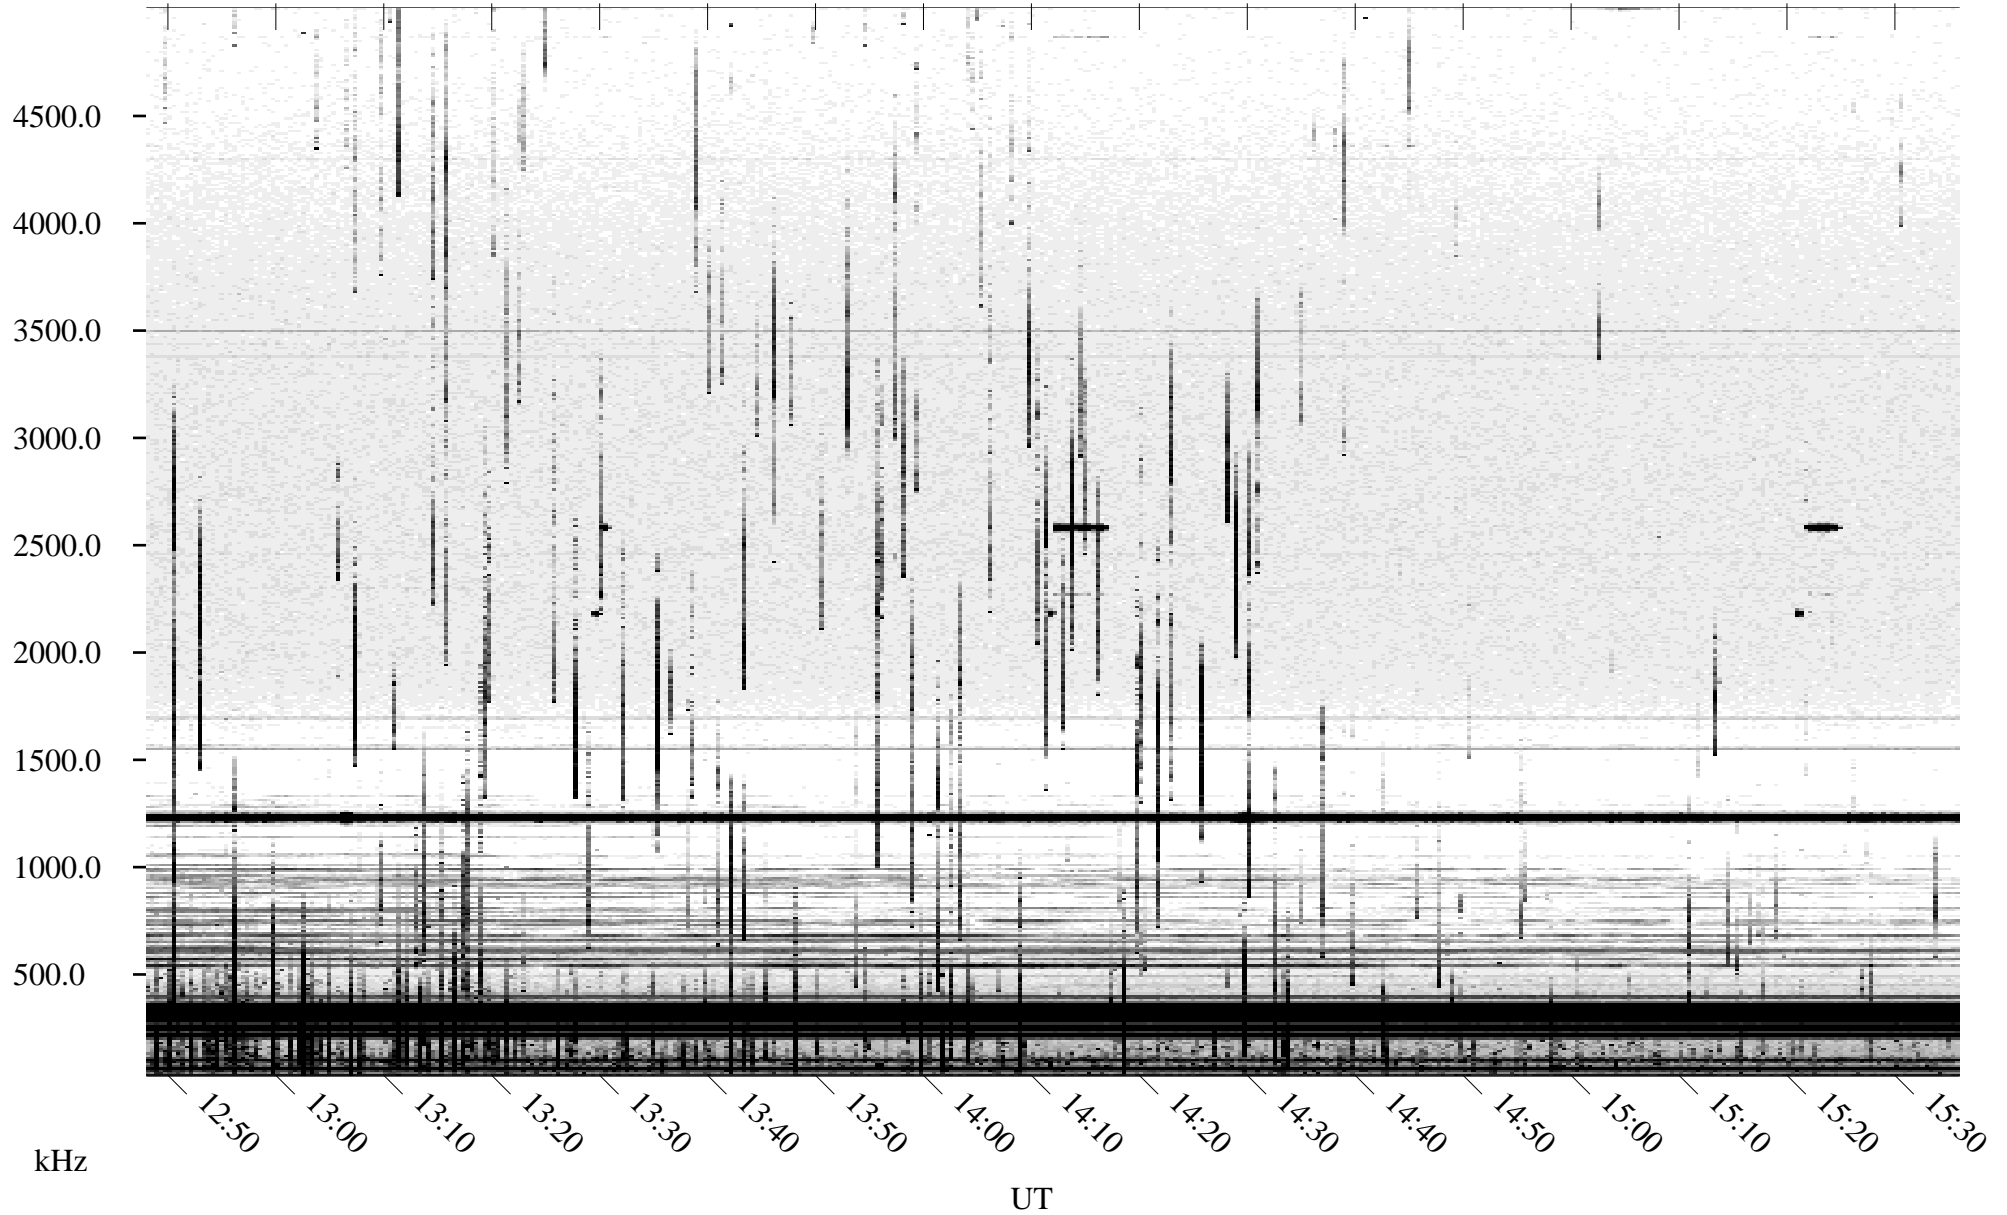

08/09/2005 Churchill, Manitoba

Linear Scale Black = 161 White = 15

ch052211.r00m max_12

Page 1

08/09/2005 Churchill, Manitoba

Linear Scale Black = 161 White = 15

ch052211.r00m max_12

Page 2

08/10/2005 Churchill, Manitoba

Linear Scale Black = 161 White = 15

ch052211.r00m max_12

Page 3

08/10/2005 Churchill, Manitoba

Linear Scale Black = 161 White = 15

ch052211.r00m max_12

Page 4

08/10/2005 Churchill, Manitoba

Linear Scale Black = 161 White = 15

ch052211.r00m max_12

Page 5

08/10/2005 Churchill, Manitoba

Linear Scale Black = 161 White = 15

ch052211.r00m max_12

Page 6

08/10/2005 Churchill, Manitoba

Linear Scale Black = 161 White = 15

ch05221l.r00m max_12

Page 7

08/10/2005 Churchill, Manitoba

Linear Scale Black = 161 White = 15

ch052211.r00m max_12