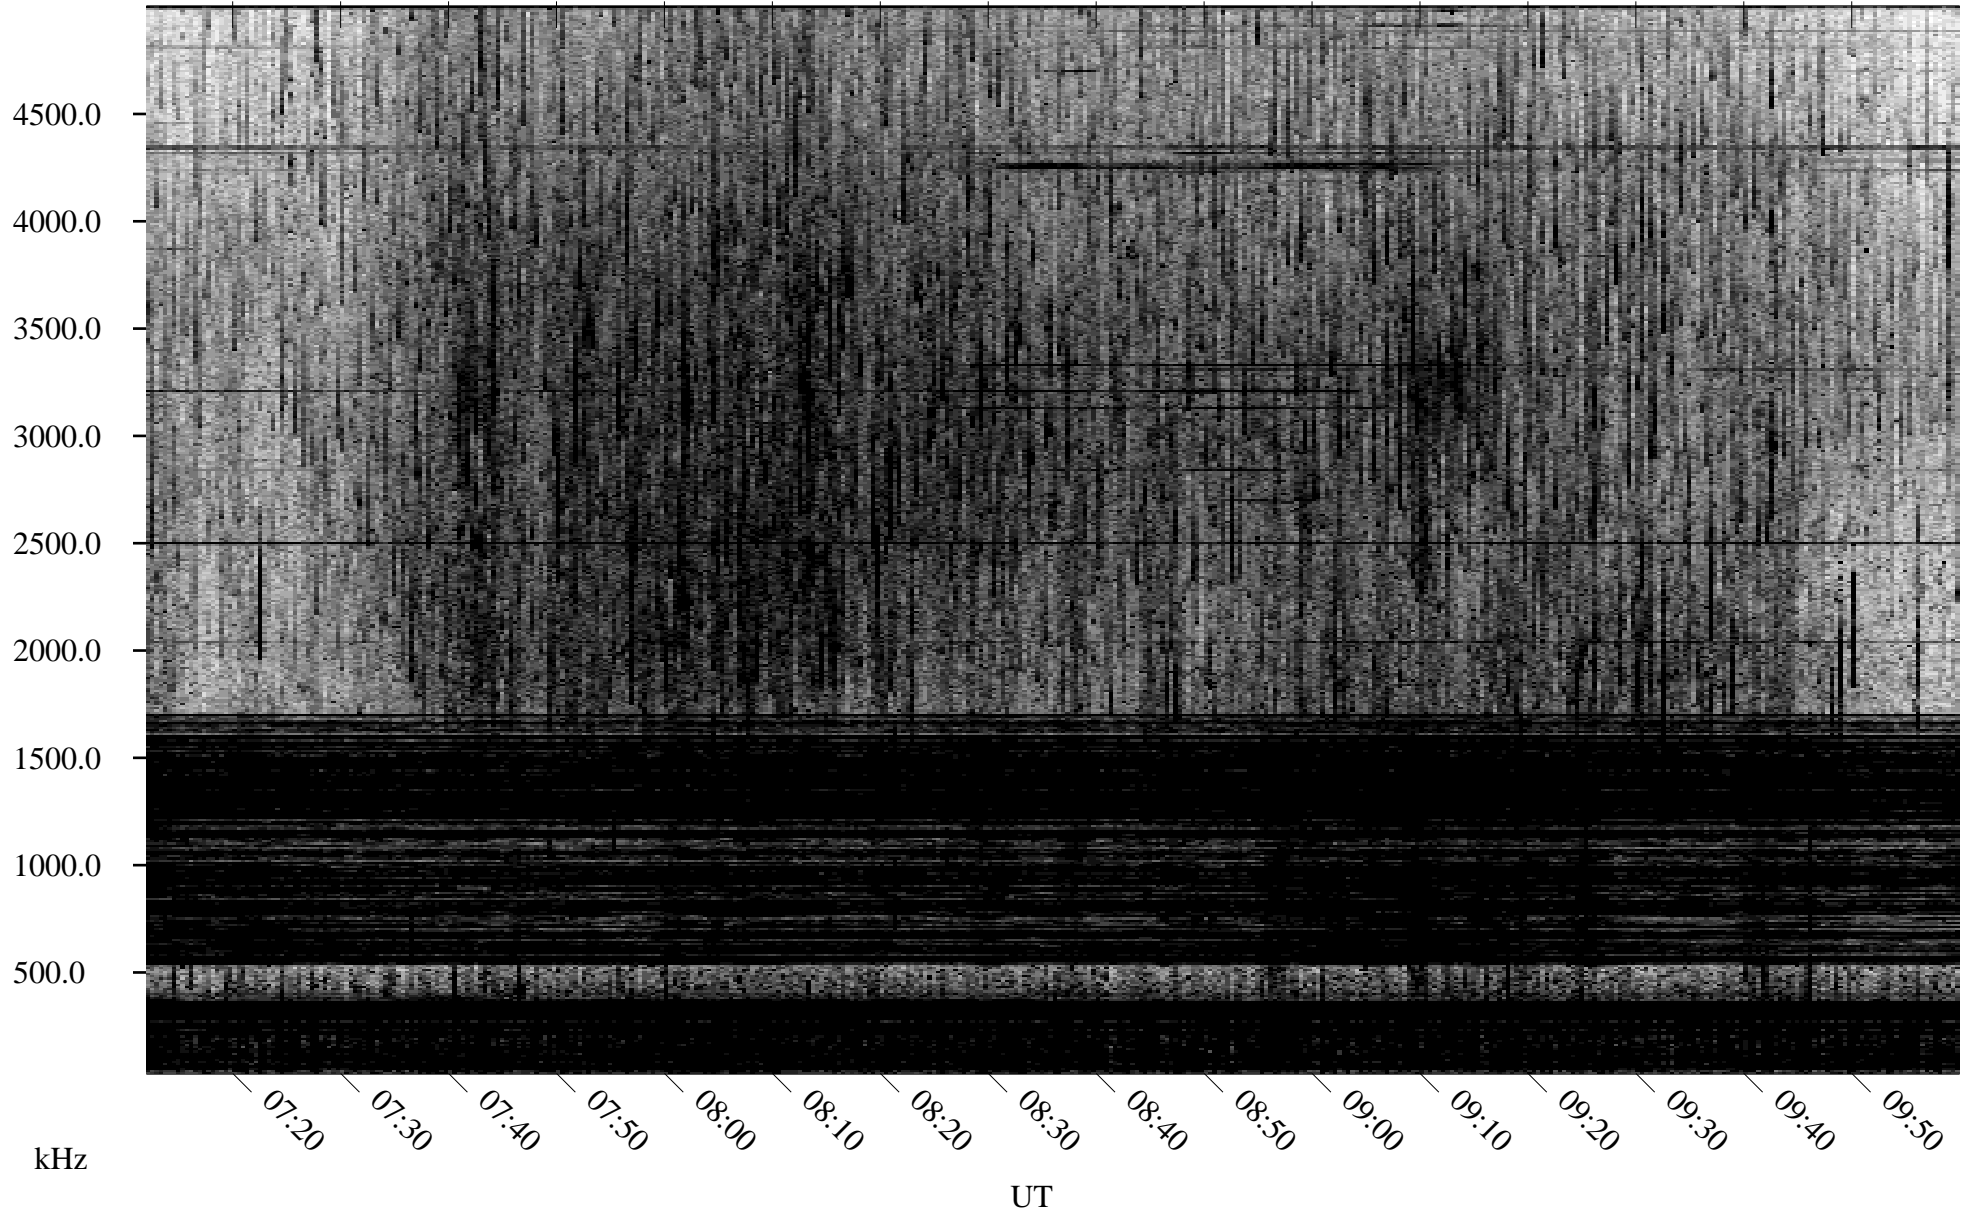

08/09/2005 Churchill, Manitoba

Linear Scale Black = 161 White = 15

ch052211.r00m max_12

Page 1

08/09/2005 Churchill, Manitoba

Linear Scale Black = 161 White = 15

ch052211.r00m max_12

Page 2

08/10/2005 Churchill, Manitoba

Linear Scale Black = 161 White = 15

ch052211.r00m max_12

Page 3

08/10/2005 Churchill, Manitoba

Linear Scale Black = 161 White = 15

ch052211.r00m max_12

Page 4

08/10/2005 Churchill, Manitoba

Linear Scale Black = 161 White = 15

ch052211.r00m max_12

Page 5

08/10/2005 Churchill, Manitoba

Linear Scale Black = 161 White = 15

ch052211.r00m max_12

Page 6

08/10/2005 Churchill, Manitoba

Linear Scale Black = 161 White = 15

ch05221l.r00m max_12

Page 7

08/10/2005 Churchill, Manitoba

Linear Scale Black = 161 White = 15

ch052211.r00m max_12