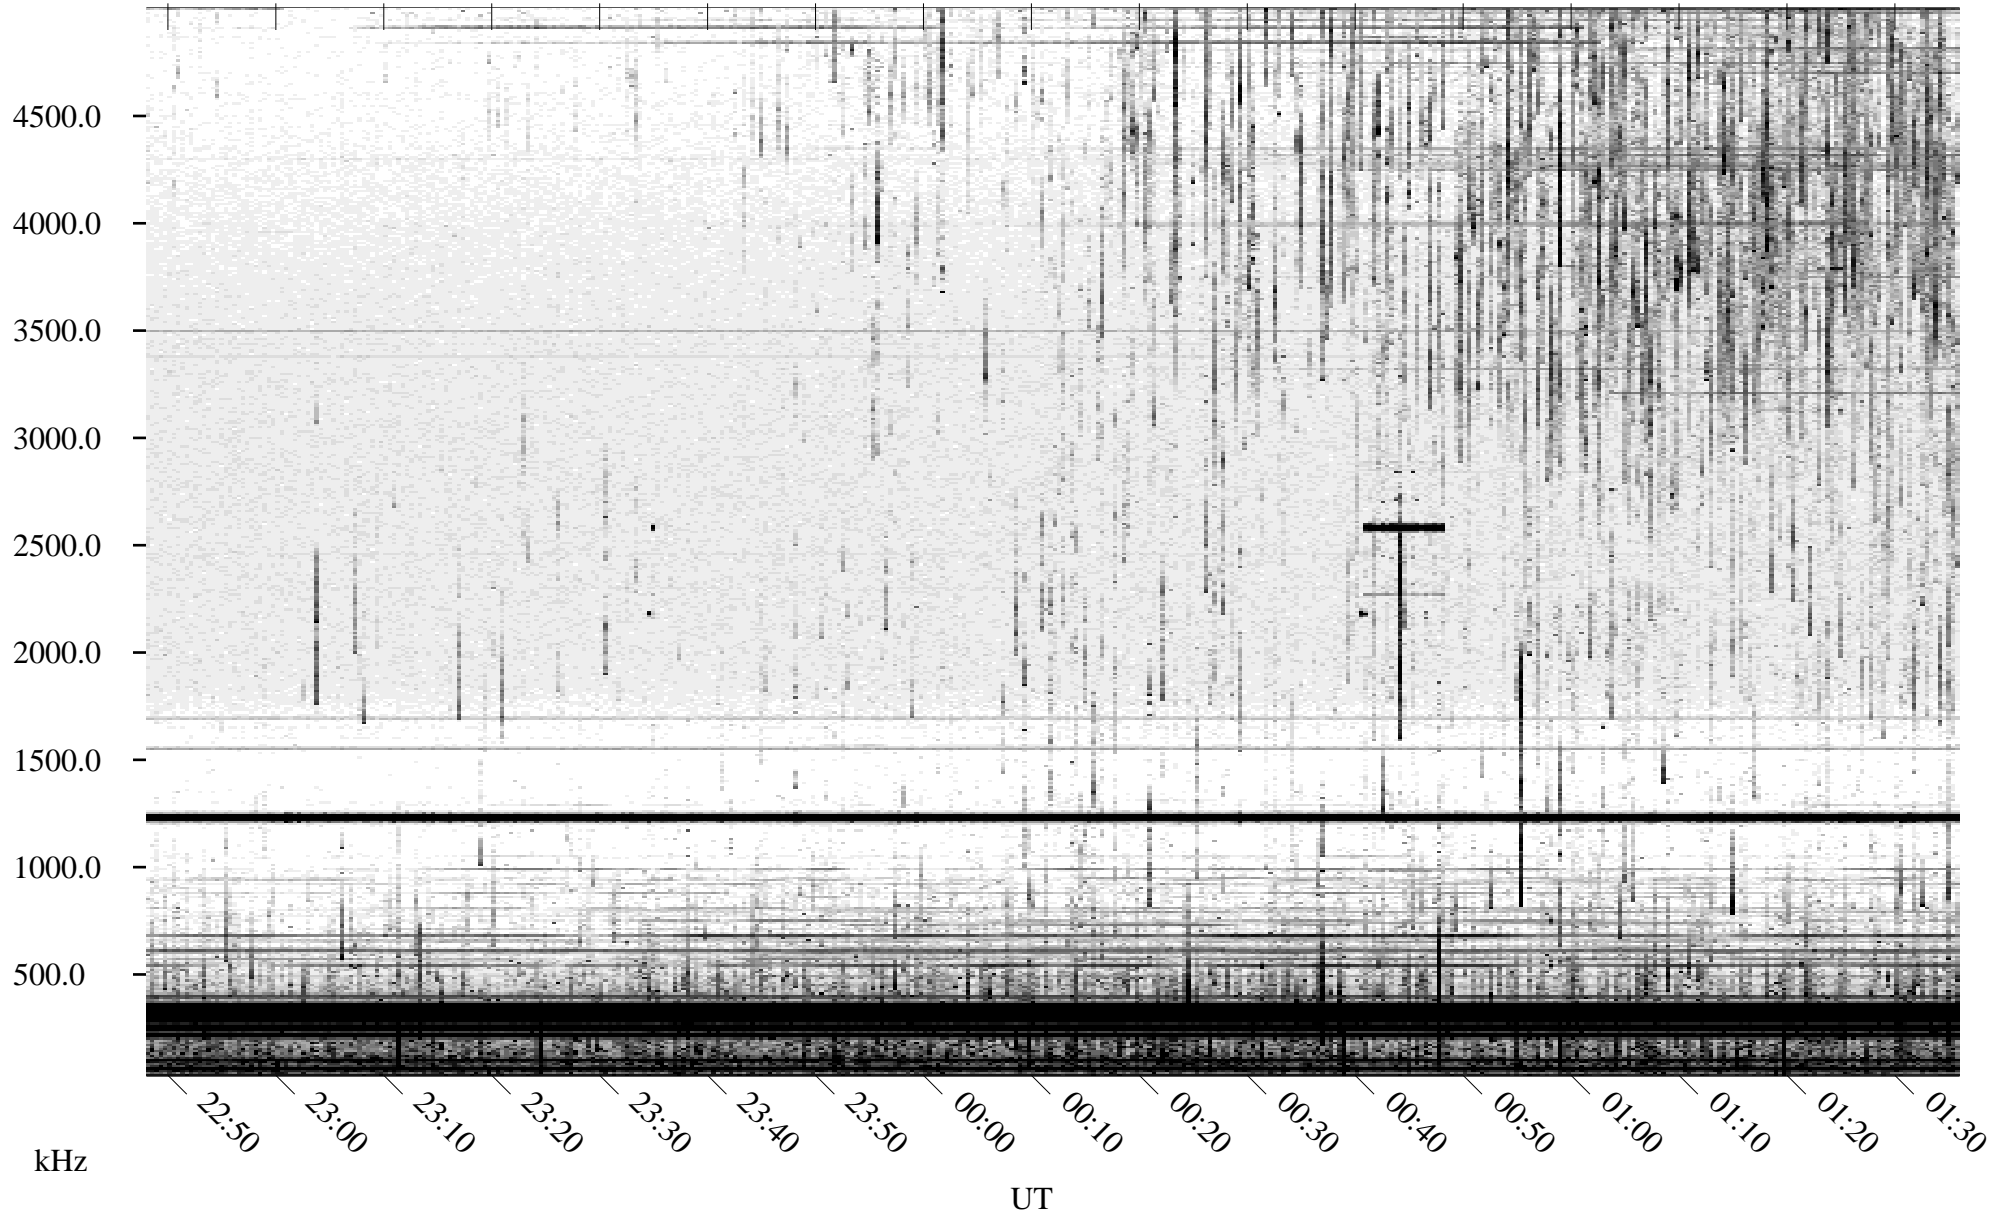

08/09/2005 Churchill, Manitoba

Linear Scale Black = 161 White = 15

ch052211.r00m max_12

Page 1

08/09/2005 Churchill, Manitoba

Linear Scale Black = 161 White = 15

ch052211.r00m max_12

Page 2

08/10/2005 Churchill, Manitoba

Linear Scale Black = 161 White = 15

ch052211.r00m max_12

Page 3

08/10/2005 Churchill, Manitoba

Linear Scale Black = 161 White = 15

ch052211.r00m max_12

Page 4

08/10/2005 Churchill, Manitoba

Linear Scale Black = 161 White = 15

ch052211.r00m max_12

Page 5

08/10/2005 Churchill, Manitoba

Linear Scale Black = 161 White = 15

ch052211.r00m max_12

Page 6

08/10/2005 Churchill, Manitoba

Linear Scale Black = 161 White = 15

ch05221l.r00m max_12

Page 7

08/10/2005 Churchill, Manitoba

Linear Scale Black = 161 White = 15

ch052211.r00m max_12