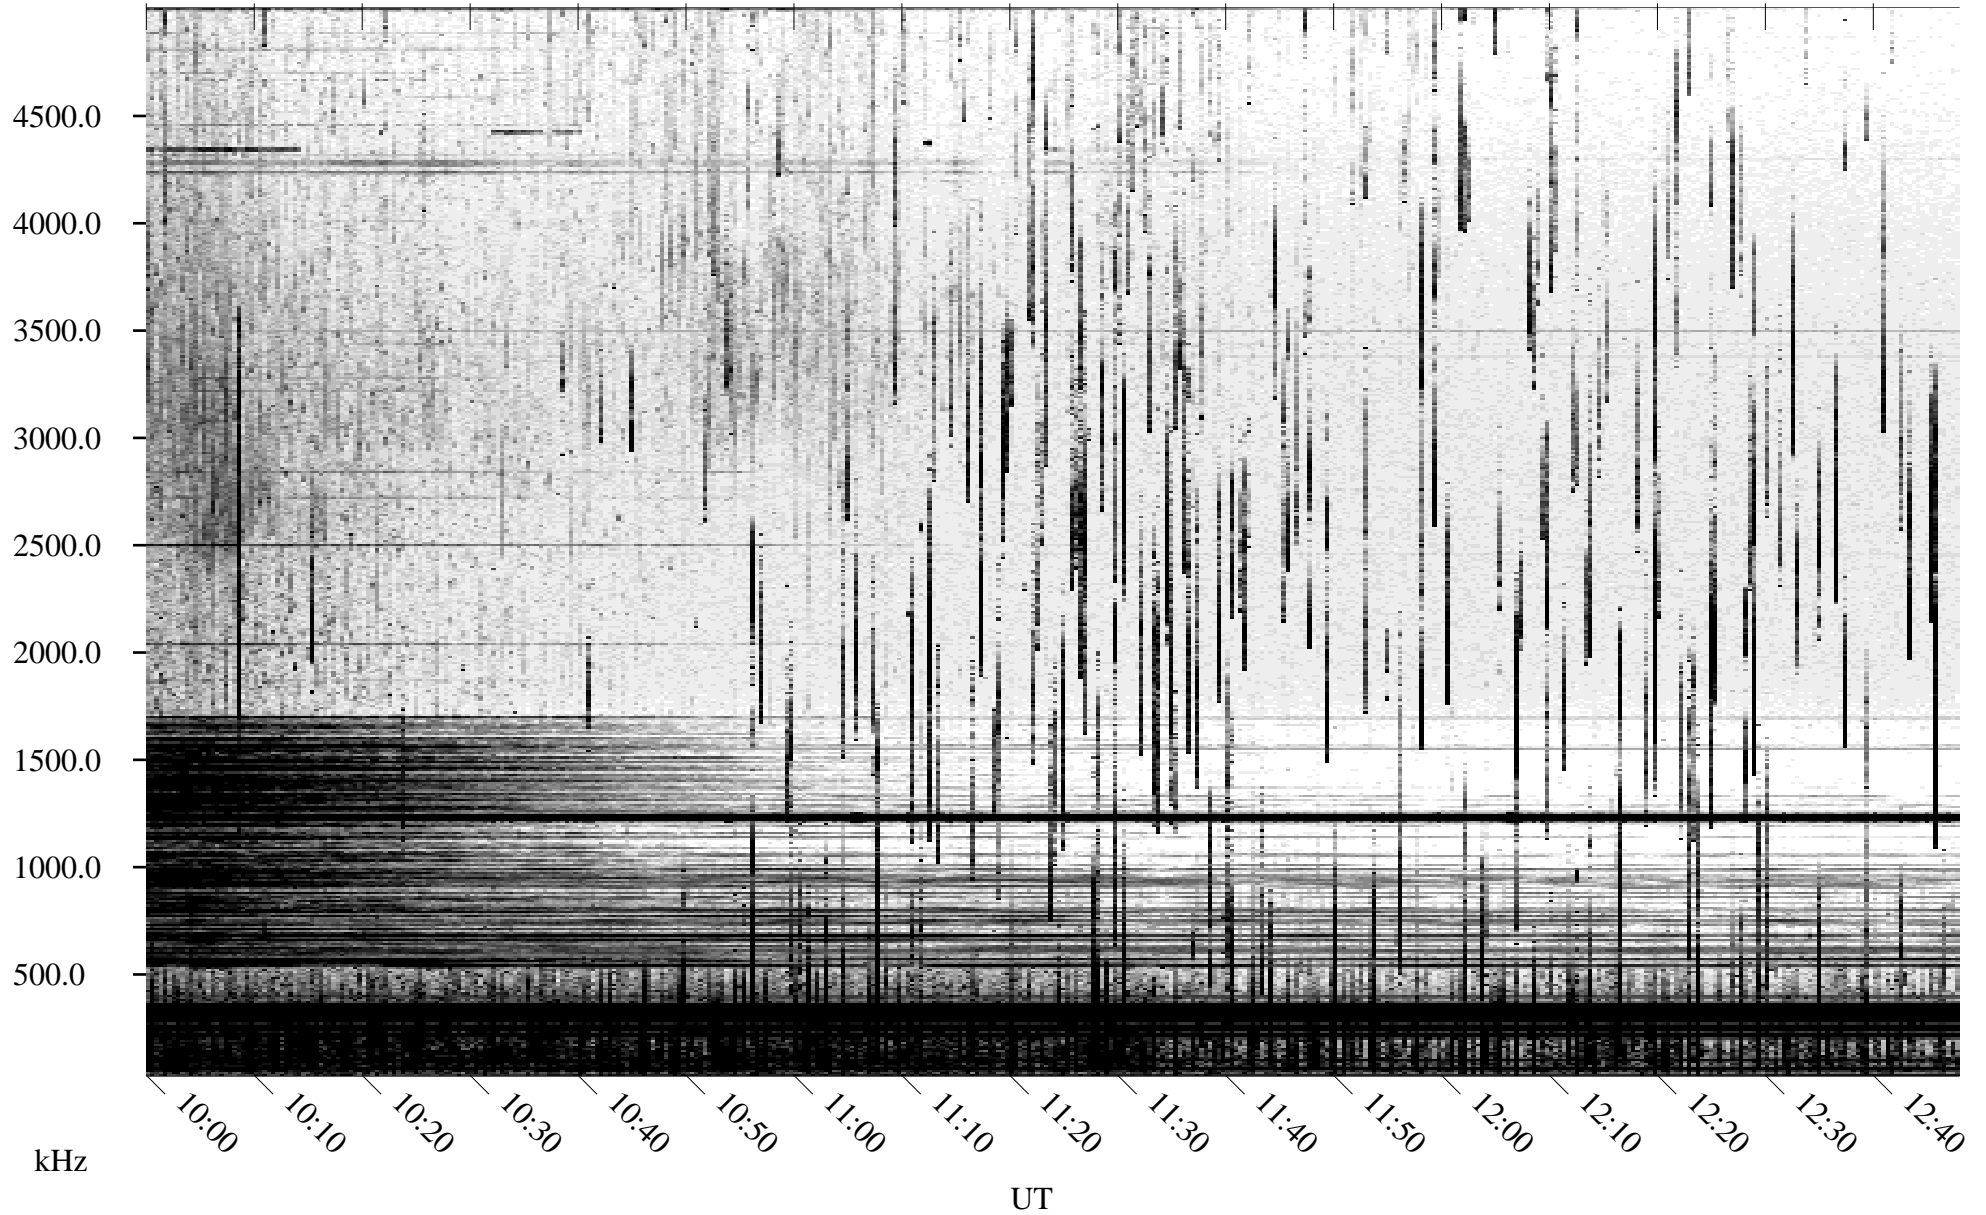

08/09/2005 Churchill, Manitoba

Linear Scale Black = 161 White = 15

ch052211.r00m max_12

Page 1

08/09/2005 Churchill, Manitoba

Linear Scale Black = 161 White = 15

ch052211.r00m max_12

Page 2

08/10/2005 Churchill, Manitoba

Linear Scale Black = 161 White = 15

ch052211.r00m max_12

Page 3

08/10/2005 Churchill, Manitoba

Linear Scale Black = 161 White = 15

ch052211.r00m max_12

Page 4

08/10/2005 Churchill, Manitoba

Linear Scale Black = 161 White = 15

ch052211.r00m max_12

Page 5

08/10/2005 Churchill, Manitoba

Linear Scale Black = 161 White = 15

ch052211.r00m max_12

Page 6

08/10/2005 Churchill, Manitoba

Linear Scale Black = 161 White = 15

ch05221l.r00m max_12

Page 7

08/10/2005 Churchill, Manitoba

Linear Scale Black = 161 White = 15

ch052211.r00m max_12