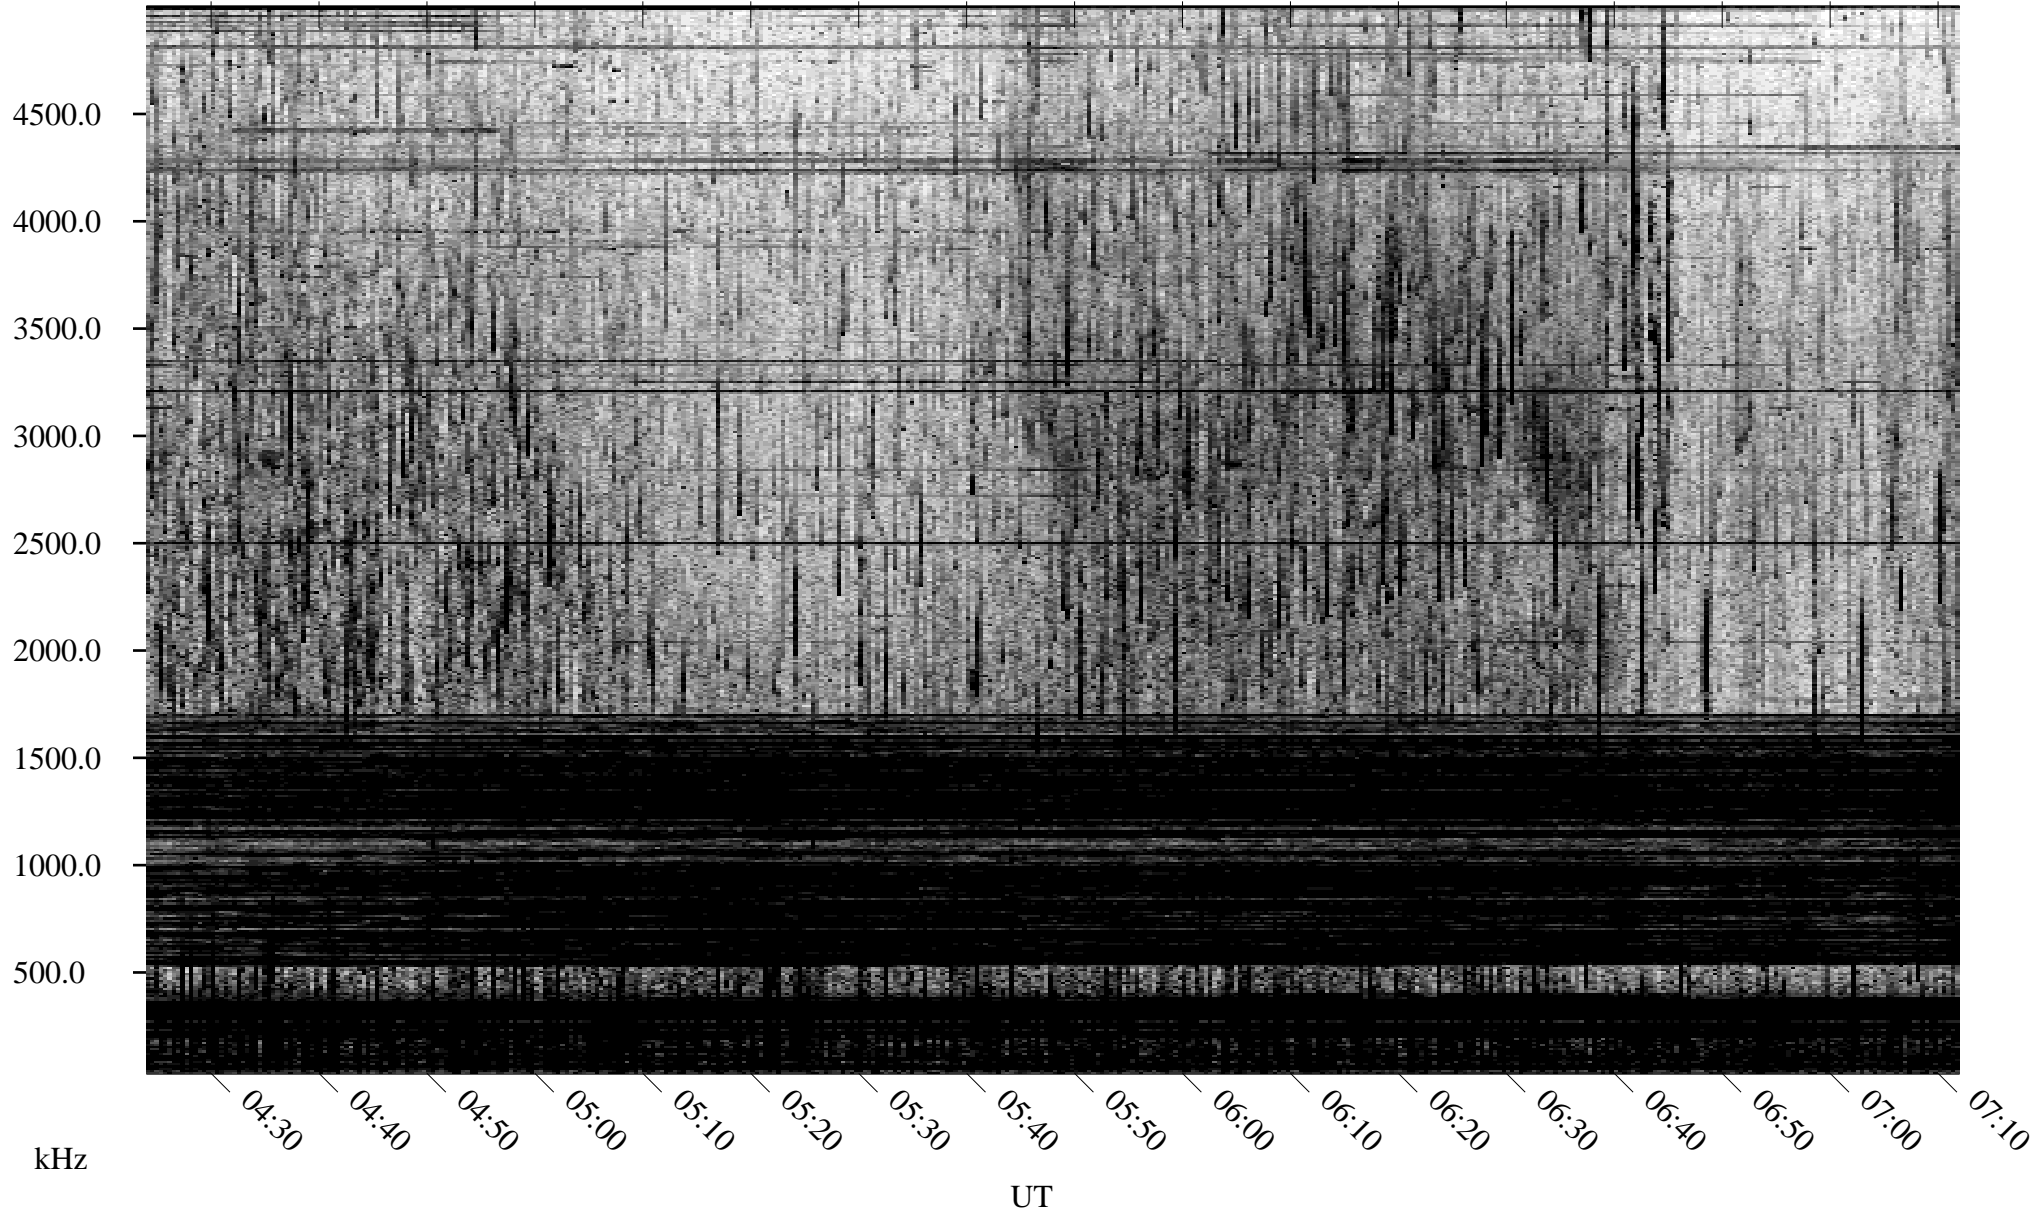

08/09/2005 Churchill, Manitoba

Linear Scale Black = 161 White = 15

ch052211.r00m max_12

Page 1

08/09/2005 Churchill, Manitoba

Linear Scale Black = 161 White = 15

ch052211.r00m max_12

Page 2

08/10/2005 Churchill, Manitoba

Linear Scale Black = 161 White = 15

ch052211.r00m max_12

Page 3

08/10/2005 Churchill, Manitoba

Linear Scale Black = 161 White = 15

ch052211.r00m max_12

Page 4

08/10/2005 Churchill, Manitoba

Linear Scale Black = 161 White = 15

ch052211.r00m max_12

Page 5

08/10/2005 Churchill, Manitoba

Linear Scale Black = 161 White = 15

ch052211.r00m max_12

Page 6

08/10/2005 Churchill, Manitoba

Linear Scale Black = 161 White = 15

ch05221l.r00m max_12

Page 7

08/10/2005 Churchill, Manitoba

Linear Scale Black = 161 White = 15

ch052211.r00m max_12