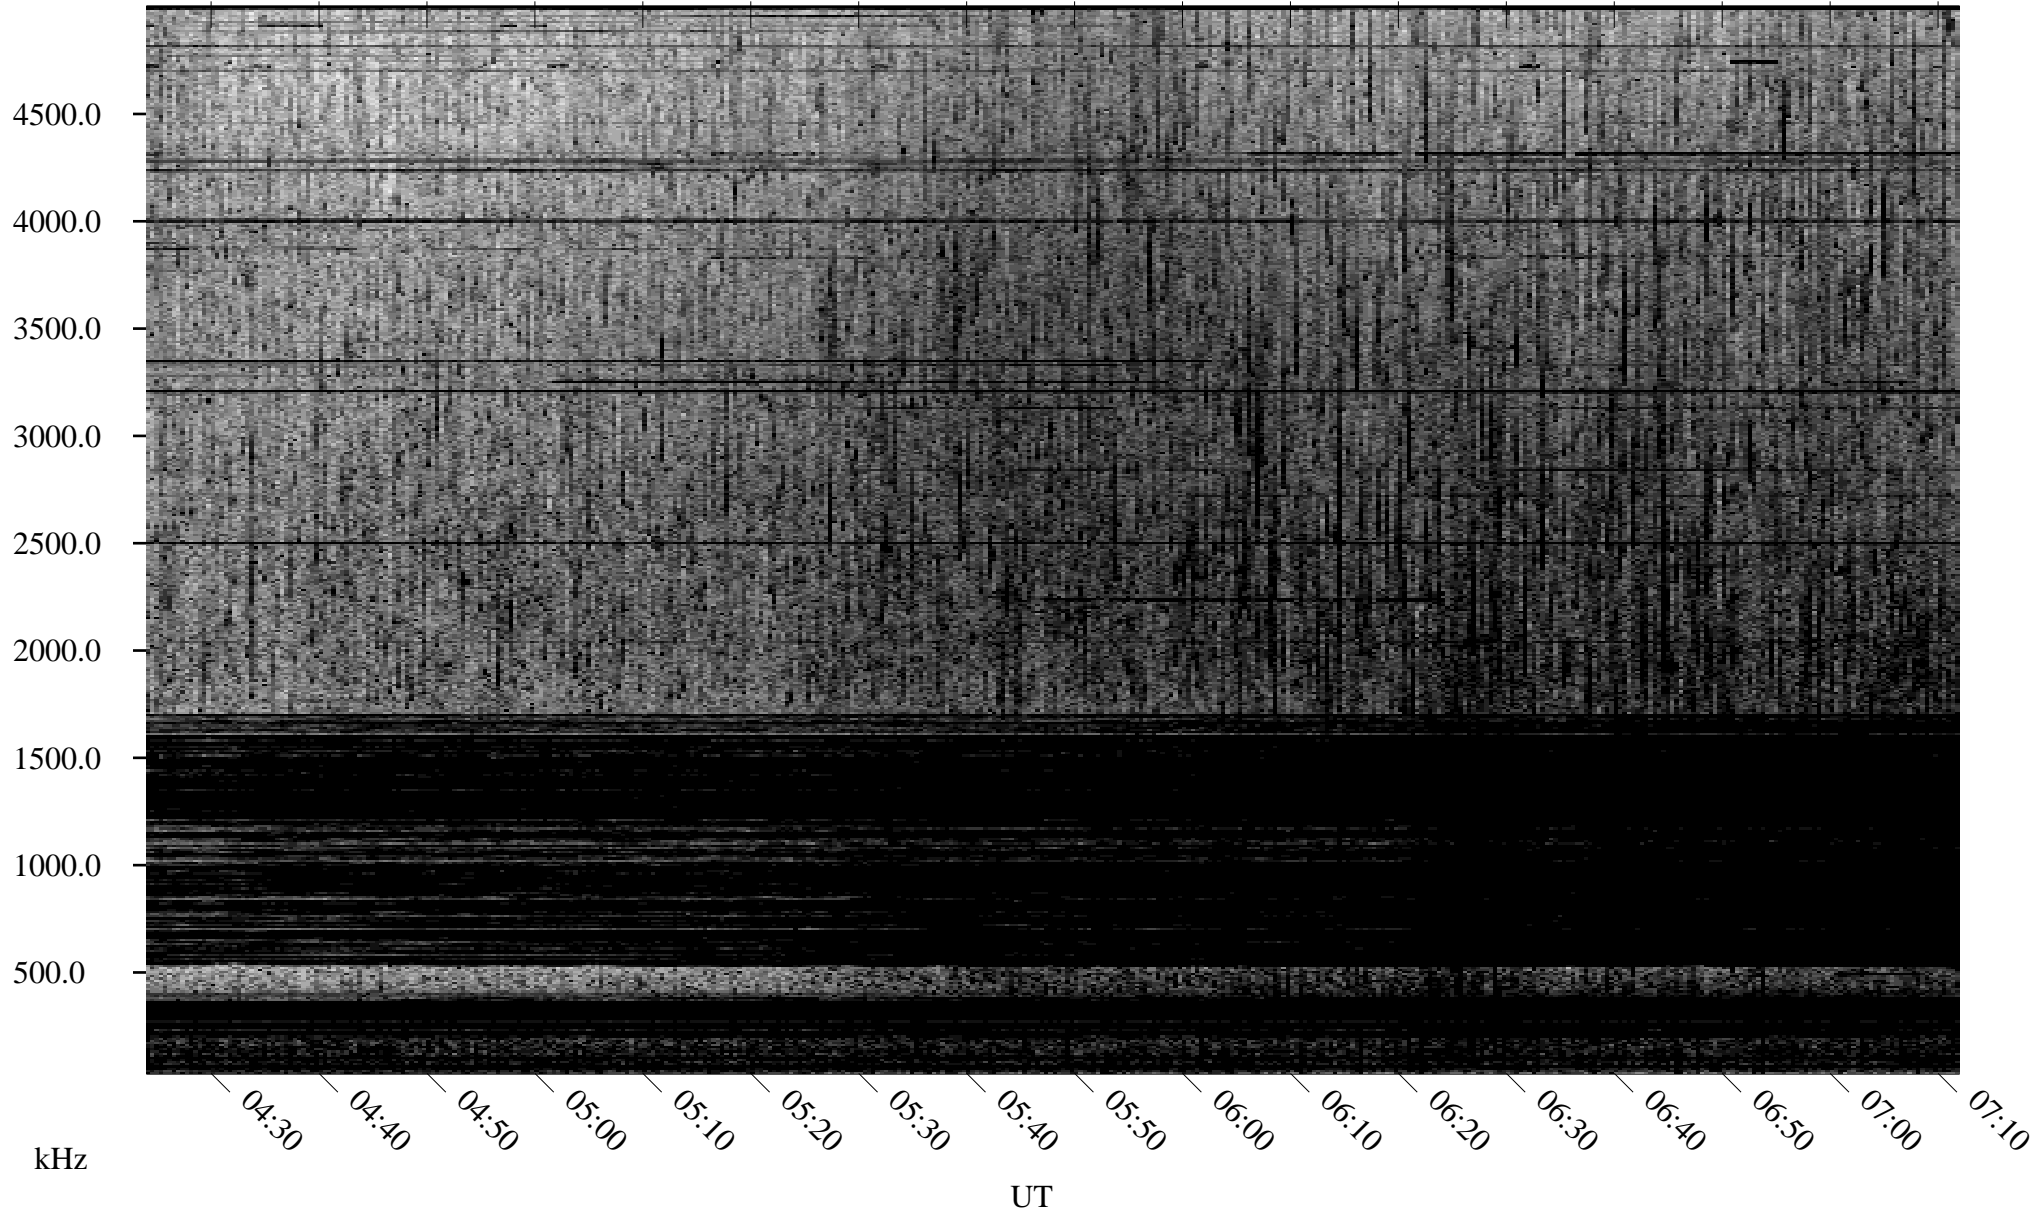

08/10/2005 Churchill, Manitoba

Linear Scale Black = 161 White = 15

ch052221l.r00m max_12

Page 1

08/10/2005 Churchill, Manitoba

Linear Scale Black = 161 White = 15

ch052221.r00m max_12

Page 2

08/11/2005 Churchill, Manitoba

Linear Scale Black = 161 White = 15

ch052221.r00m max_12

Page 3

08/11/2005 Churchill, Manitoba

Linear Scale Black = 161 White = 15

ch05222l.r00m max_12

Page 4

08/11/2005 Churchill, Manitoba

Linear Scale Black = 161 White = 15

ch052221l.r00m max_12

Page 5

08/11/2005 Churchill, Manitoba

Linear Scale Black = 161 White = 15

ch052221l.r00m max_12

Page 6

08/11/2005 Churchill, Manitoba

Linear Scale Black = 161 White = 15

ch052221l.r00m max_12

Page 7

08/11/2005 Churchill, Manitoba

Linear Scale Black = 161 White = 15

ch05222l.r00m max_12

Page 8