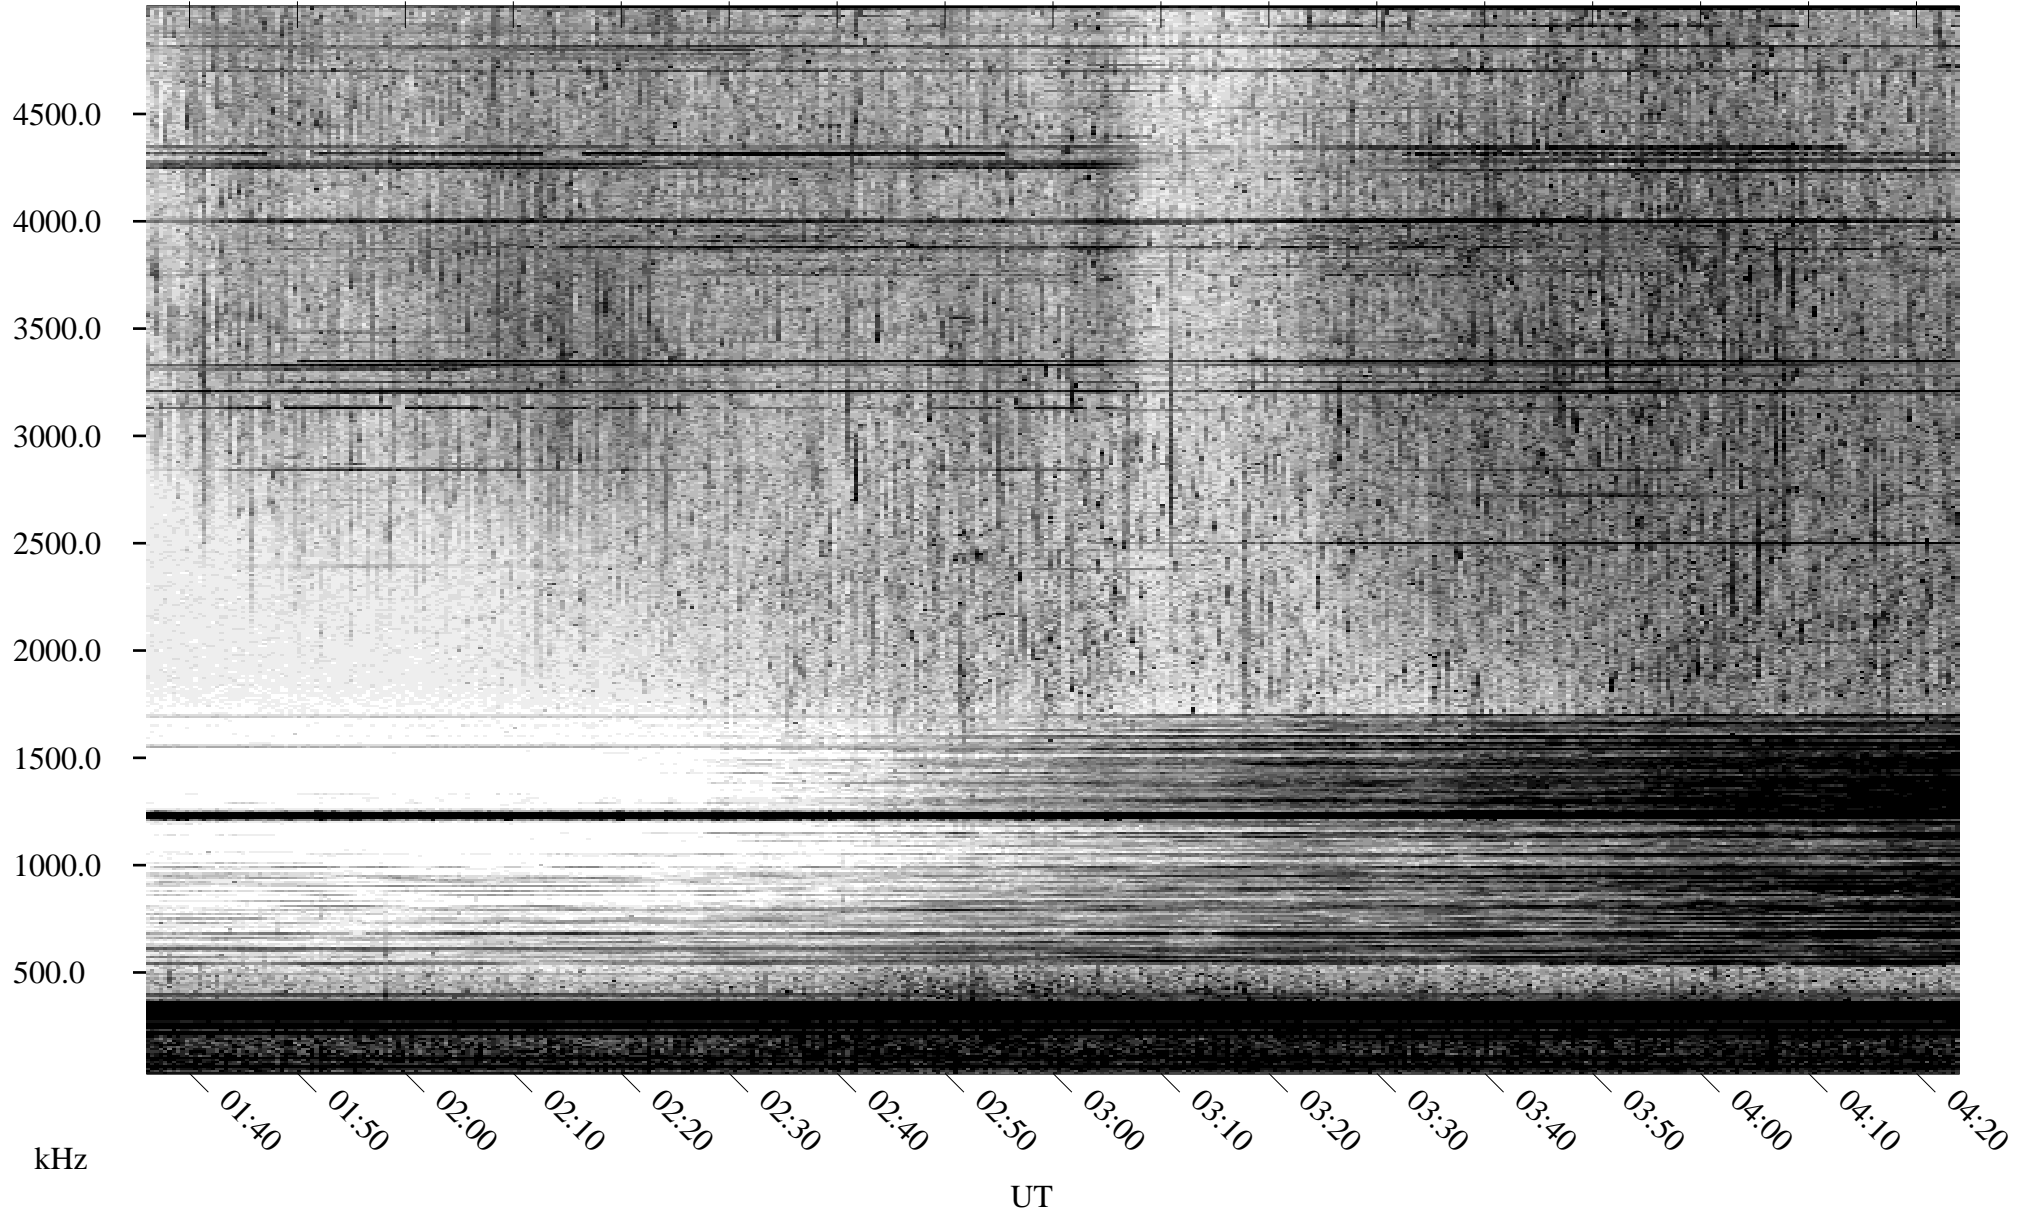

08/10/2005 Churchill, Manitoba

Linear Scale Black = 161 White = 15

ch052221l.r00m max_12

Page 1

08/10/2005 Churchill, Manitoba

Linear Scale Black = 161 White = 15

ch052221.r00m max_12

Page 2

08/11/2005 Churchill, Manitoba

Linear Scale Black = 161 White = 15

ch052221.r00m max_12

Page 3

08/11/2005 Churchill, Manitoba

Linear Scale Black = 161 White = 15

ch05222l.r00m max_12

Page 4

08/11/2005 Churchill, Manitoba

Linear Scale Black = 161 White = 15

ch052221l.r00m max_12

Page 5

08/11/2005 Churchill, Manitoba

Linear Scale Black = 161 White = 15

ch052221l.r00m max_12

Page 6

08/11/2005 Churchill, Manitoba

Linear Scale Black = 161 White = 15

ch052221l.r00m max_12

Page 7

08/11/2005 Churchill, Manitoba

Linear Scale Black = 161 White = 15

ch05222l.r00m max_12

Page 8