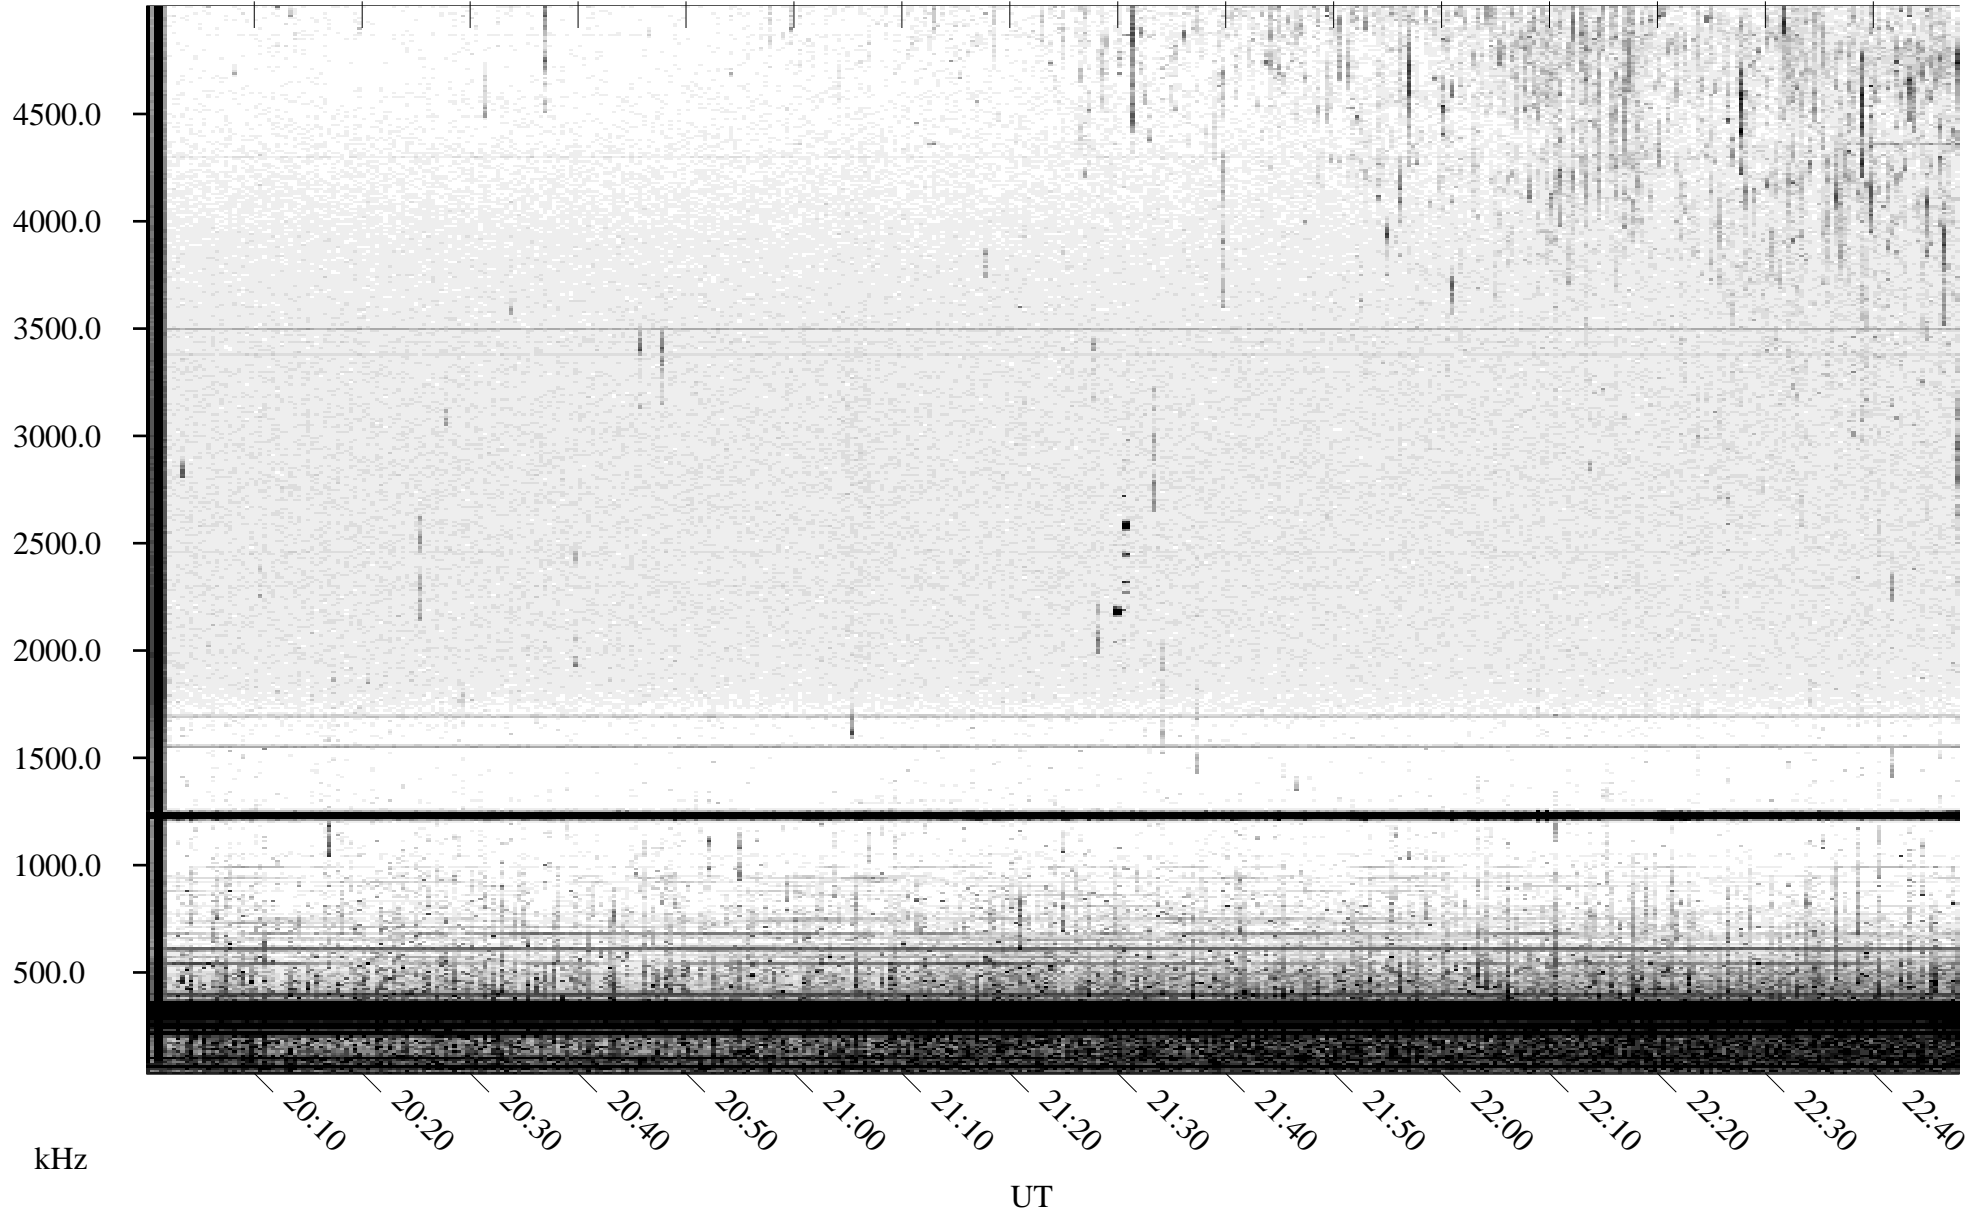

08/10/2005 Churchill, Manitoba

Linear Scale Black = 161 White = 15

ch052221l.r00m max_12

Page 1

08/10/2005 Churchill, Manitoba

Linear Scale Black = 161 White = 15

ch052221.r00m max_12

Page 2

08/11/2005 Churchill, Manitoba

Linear Scale Black = 161 White = 15

ch052221.r00m max_12

Page 3

08/11/2005 Churchill, Manitoba

Linear Scale Black = 161 White = 15

ch05222l.r00m max_12

Page 4

08/11/2005 Churchill, Manitoba

Linear Scale Black = 161 White = 15

ch052221l.r00m max_12

Page 5

08/11/2005 Churchill, Manitoba

Linear Scale Black = 161 White = 15

ch052221l.r00m max_12

Page 6

08/11/2005 Churchill, Manitoba

Linear Scale Black = 161 White = 15

ch052221l.r00m max_12

Page 7

08/11/2005 Churchill, Manitoba

Linear Scale Black = 161 White = 15

ch05222l.r00m max_12

Page 8