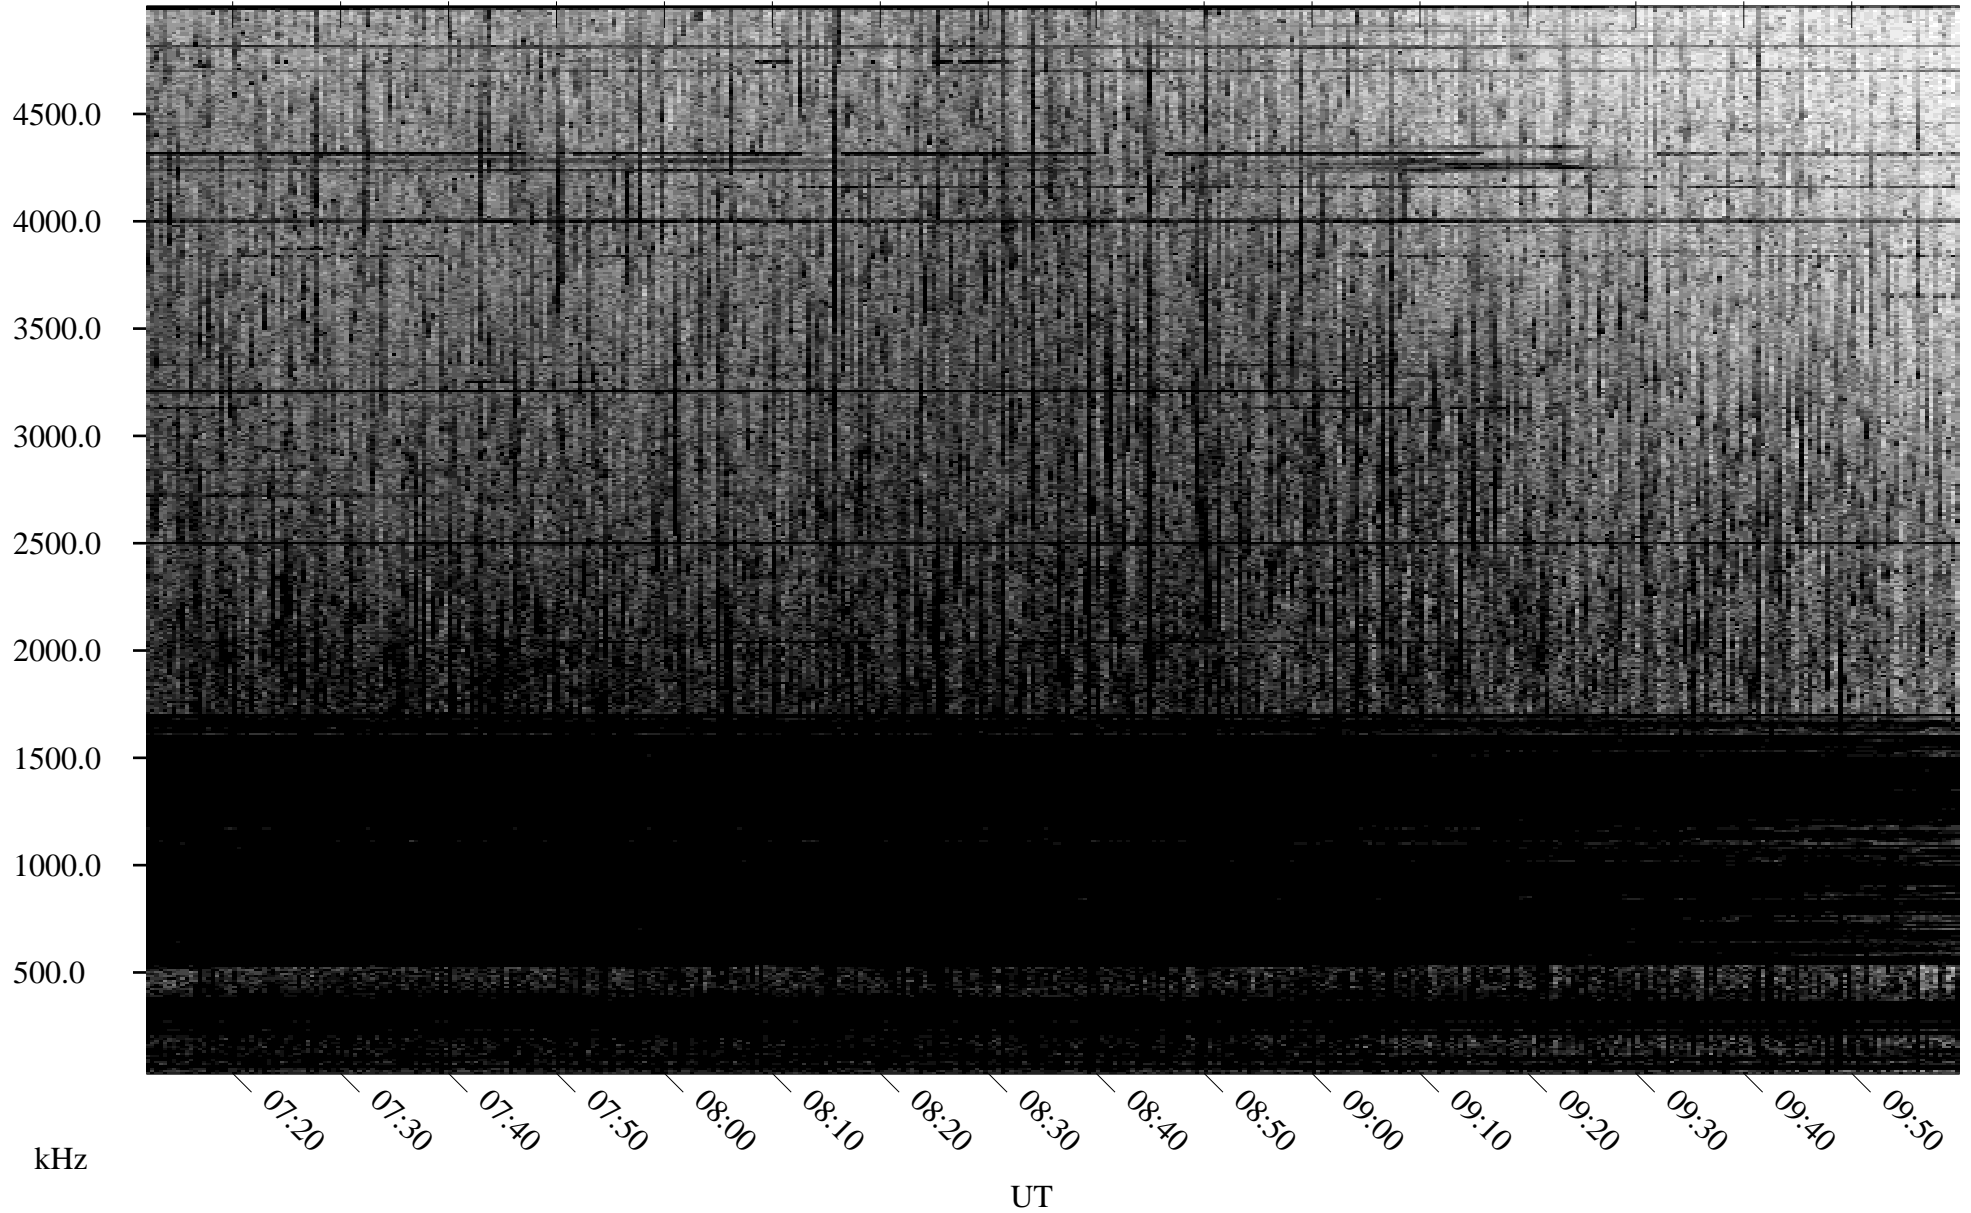

08/10/2005 Churchill, Manitoba

Linear Scale Black = 161 White = 15

ch052221l.r00m max_12

Page 1

08/10/2005 Churchill, Manitoba

Linear Scale Black = 161 White = 15

ch052221.r00m max_12

Page 2

08/11/2005 Churchill, Manitoba

Linear Scale Black = 161 White = 15

ch052221.r00m max_12

Page 3

08/11/2005 Churchill, Manitoba

Linear Scale Black = 161 White = 15

ch05222l.r00m max_12

Page 4

08/11/2005 Churchill, Manitoba

Linear Scale Black = 161 White = 15

ch052221l.r00m max_12

Page 5

08/11/2005 Churchill, Manitoba

Linear Scale Black = 161 White = 15

ch052221l.r00m max_12

Page 6

08/11/2005 Churchill, Manitoba

Linear Scale Black = 161 White = 15

ch052221l.r00m max_12

Page 7

08/11/2005 Churchill, Manitoba

Linear Scale Black = 161 White = 15

ch05222l.r00m max_12

Page 8