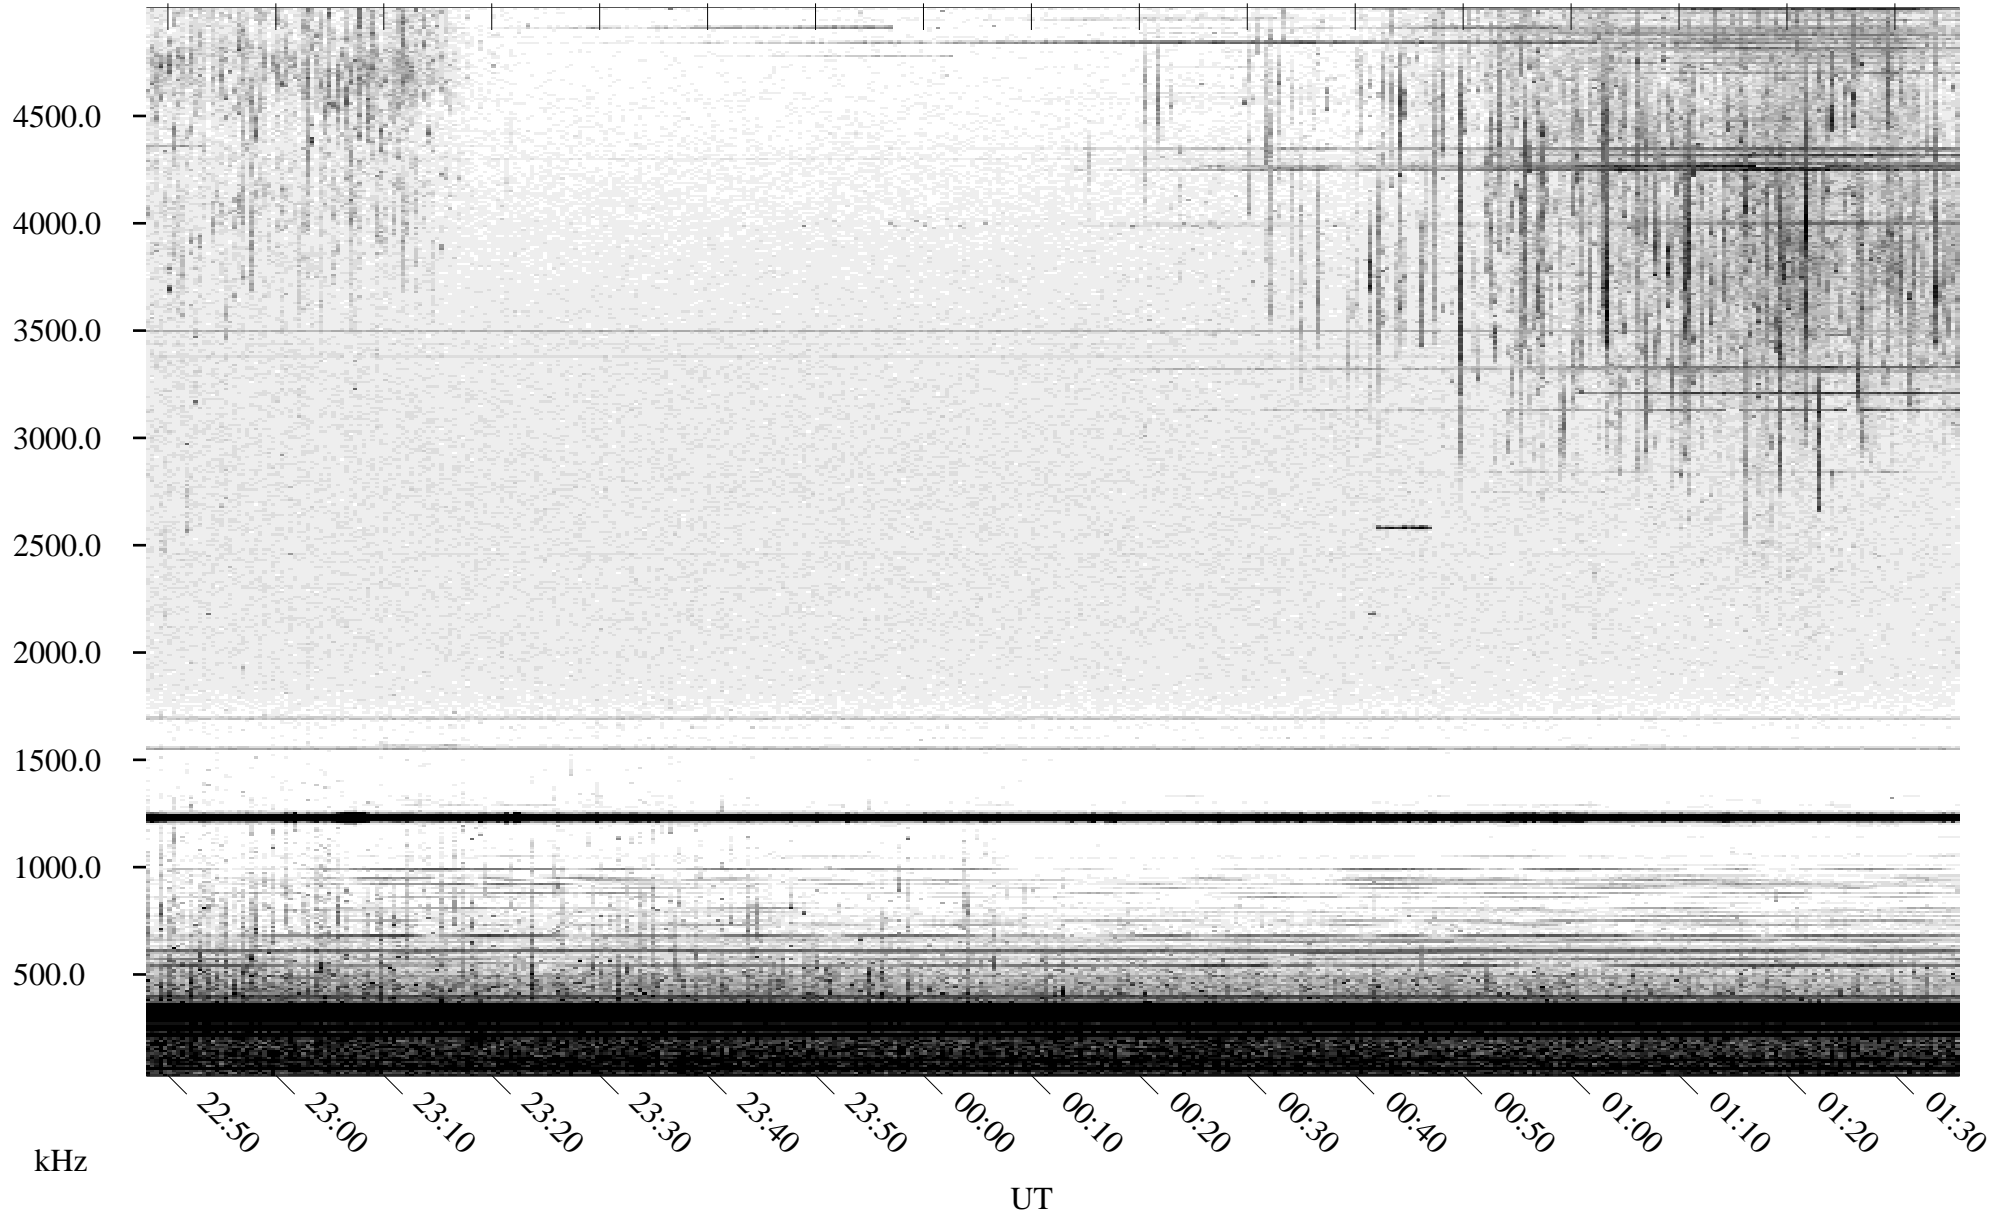

08/10/2005 Churchill, Manitoba

Linear Scale Black = 161 White = 15

ch052221l.r00m max_12

Page 1

08/10/2005 Churchill, Manitoba

Linear Scale Black = 161 White = 15

ch052221.r00m max_12

Page 2

08/11/2005 Churchill, Manitoba

Linear Scale Black = 161 White = 15

ch052221.r00m max_12

Page 3

08/11/2005 Churchill, Manitoba

Linear Scale Black = 161 White = 15

ch05222l.r00m max_12

Page 4

08/11/2005 Churchill, Manitoba

Linear Scale Black = 161 White = 15

ch052221l.r00m max_12

Page 5

08/11/2005 Churchill, Manitoba

Linear Scale Black = 161 White = 15

ch052221l.r00m max_12

Page 6

08/11/2005 Churchill, Manitoba

Linear Scale Black = 161 White = 15

ch052221l.r00m max_12

Page 7

08/11/2005 Churchill, Manitoba

Linear Scale Black = 161 White = 15

ch05222l.r00m max_12

Page 8