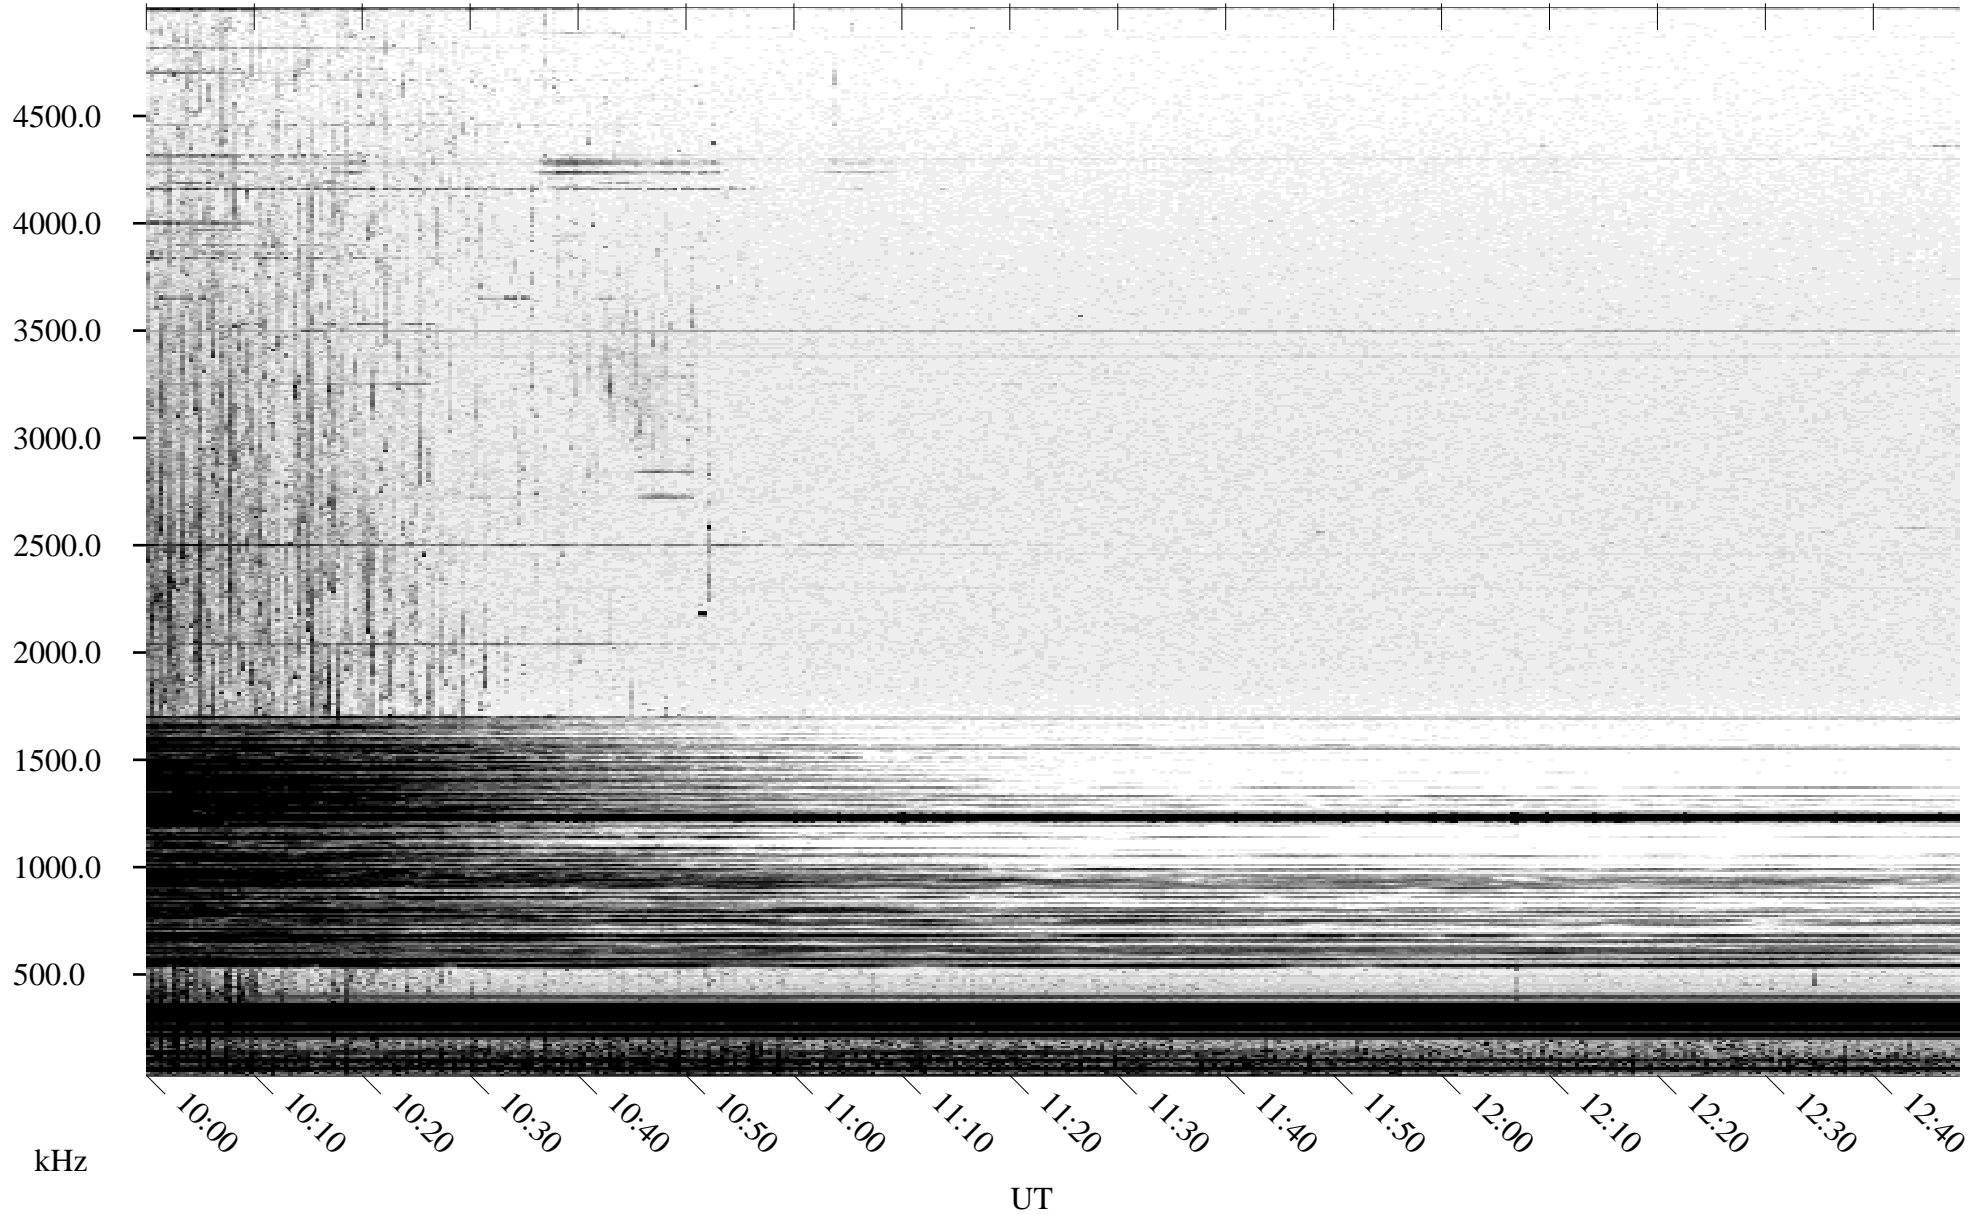

08/10/2005 Churchill, Manitoba

Linear Scale Black = 161 White = 15

ch052221l.r00m max_12

Page 1

08/10/2005 Churchill, Manitoba

Linear Scale Black = 161 White = 15

ch052221.r00m max_12

Page 2

08/11/2005 Churchill, Manitoba

Linear Scale Black = 161 White = 15

ch052221.r00m max_12

Page 3

08/11/2005 Churchill, Manitoba

Linear Scale Black = 161 White = 15

ch05222l.r00m max_12

Page 4

08/11/2005 Churchill, Manitoba

Linear Scale Black = 161 White = 15

ch052221l.r00m max_12

Page 5

08/11/2005 Churchill, Manitoba

Linear Scale Black = 161 White = 15

ch052221l.r00m max_12

Page 6

08/11/2005 Churchill, Manitoba

Linear Scale Black = 161 White = 15

ch052221l.r00m max_12

Page 7

08/11/2005 Churchill, Manitoba

Linear Scale Black = 161 White = 15

ch05222l.r00m max_12

Page 8