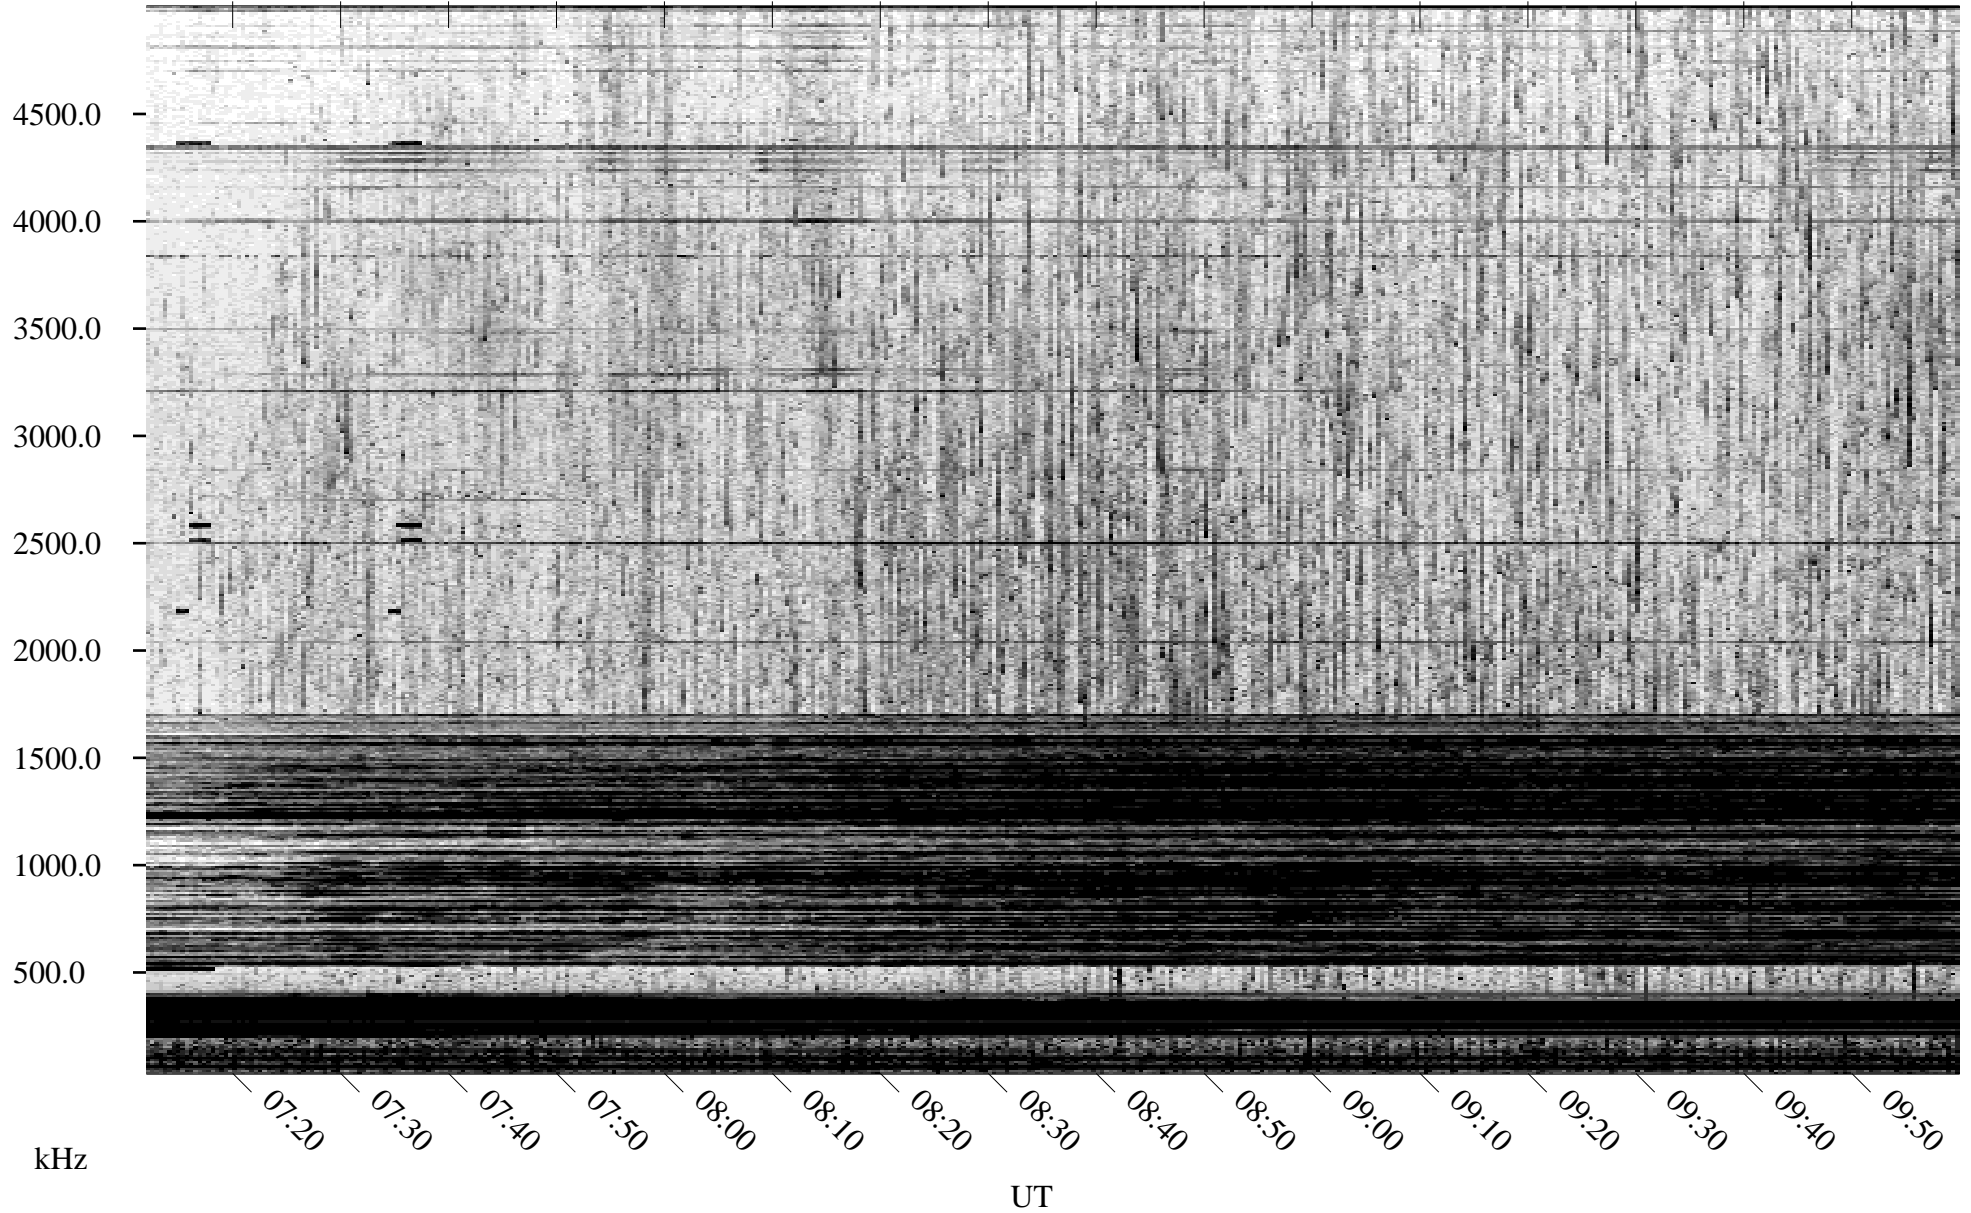

# 08/13/2005 Churchill, Manitoba

Linear Scale    Black = 161    White = 15

ch05224l.r00m max\_12

Page 3

# 08/13/2005 Churchill, Manitoba

Linear Scale    Black = 161    White = 15

ch05224l.r00m max\_12

Page 4

# 08/13/2005 Churchill, Manitoba

Linear Scale    Black = 161    White = 15

ch05224l.r00m max\_12

Page 5

# 08/13/2005 Churchill, Manitoba

Linear Scale    Black = 161    White = 15

ch05224l.r00m max\_12

Page 6