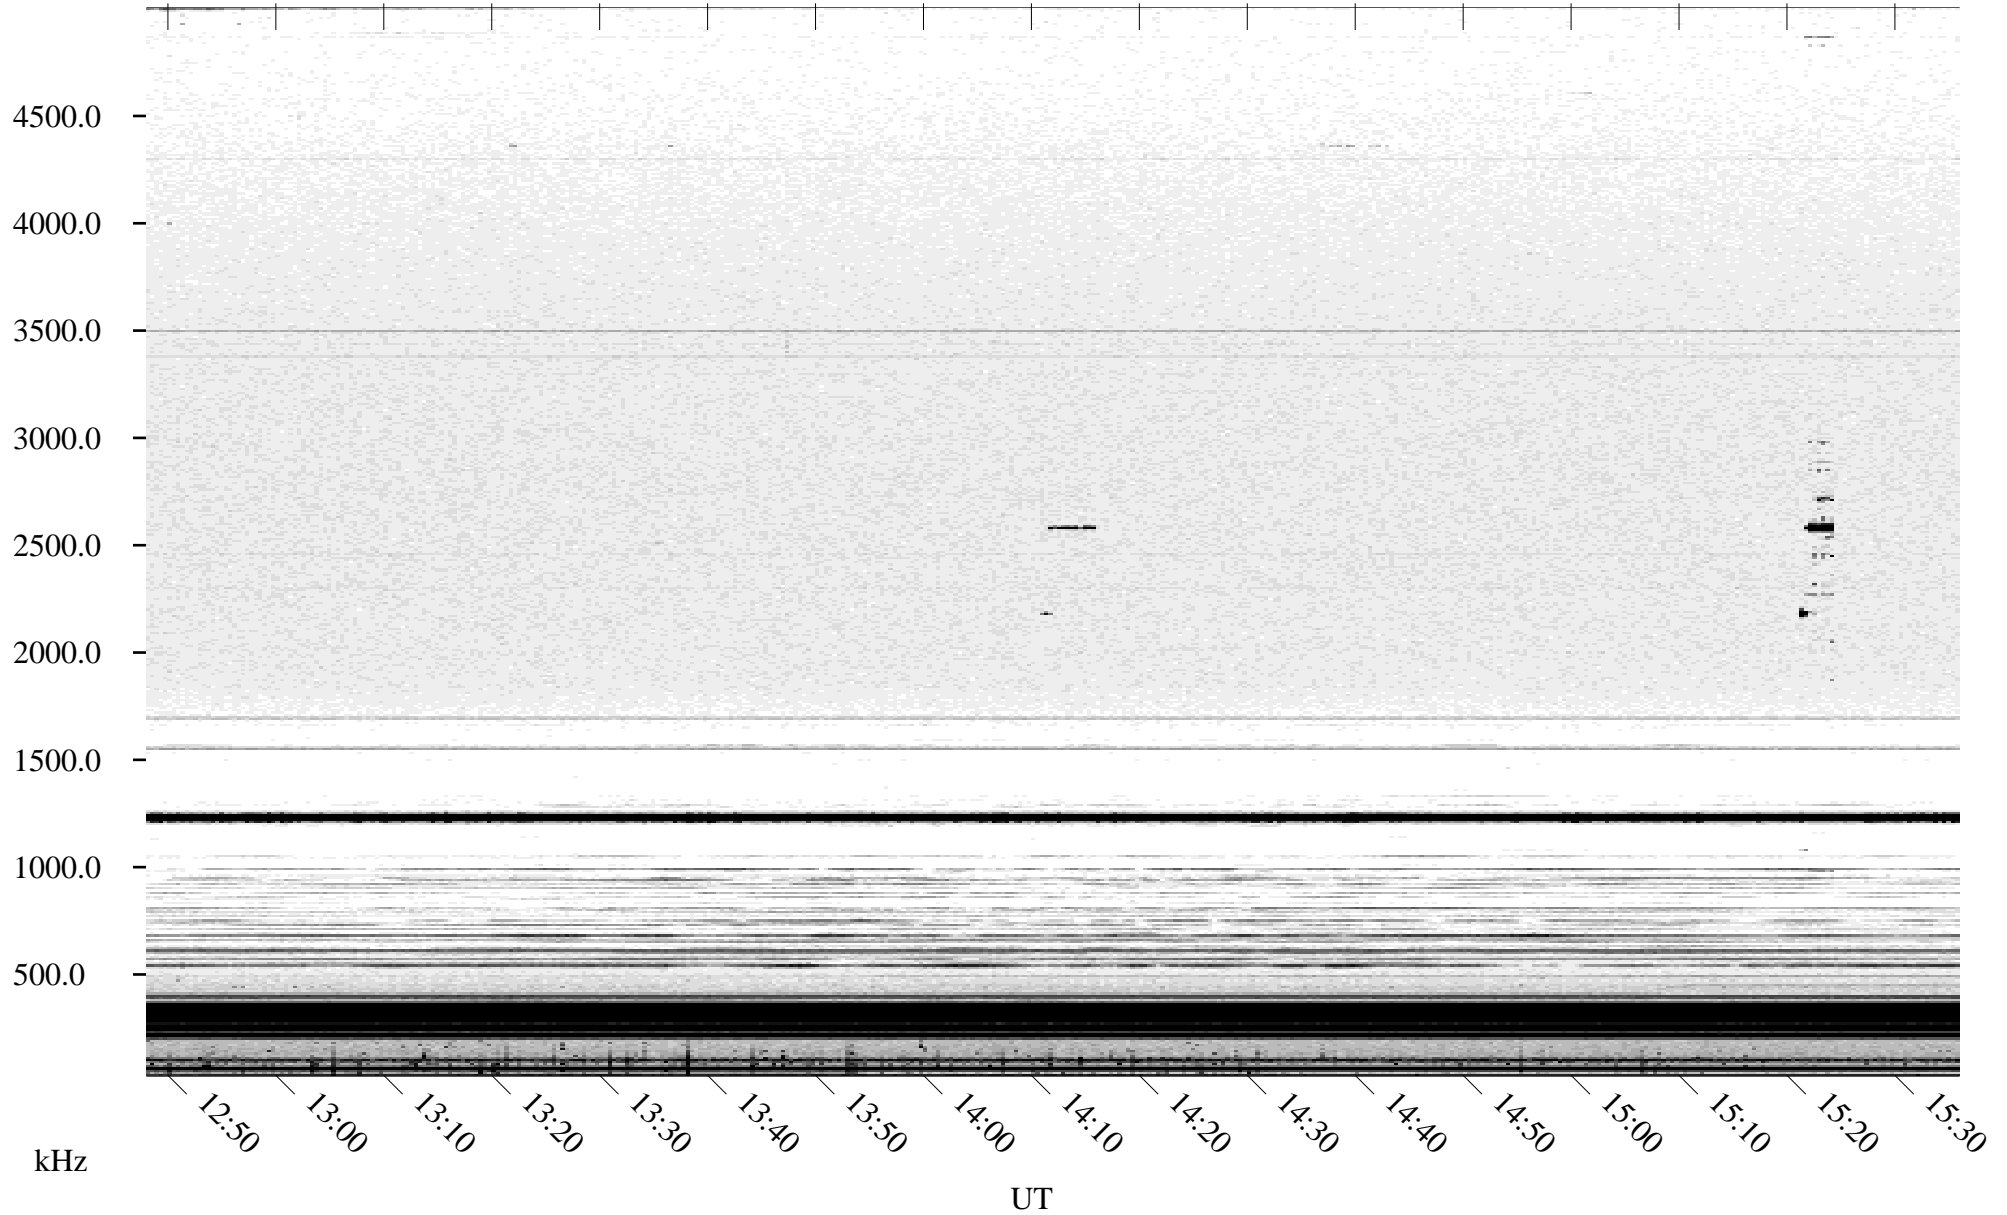

# 08/13/2005 Churchill, Manitoba

Linear Scale    Black = 161    White = 15

ch05224l.r00m max\_12

Page 5

# 08/13/2005 Churchill, Manitoba

Linear Scale    Black = 161    White = 15

ch05224l.r00m max\_12

Page 6

# 08/13/2005 Churchill, Manitoba

Linear Scale    Black = 161    White = 15

ch05224l.r00m max\_12

Page 7

# 08/13/2005 Churchill, Manitoba

Linear Scale    Black = 161    White = 15

ch05224l.r00m max\_12