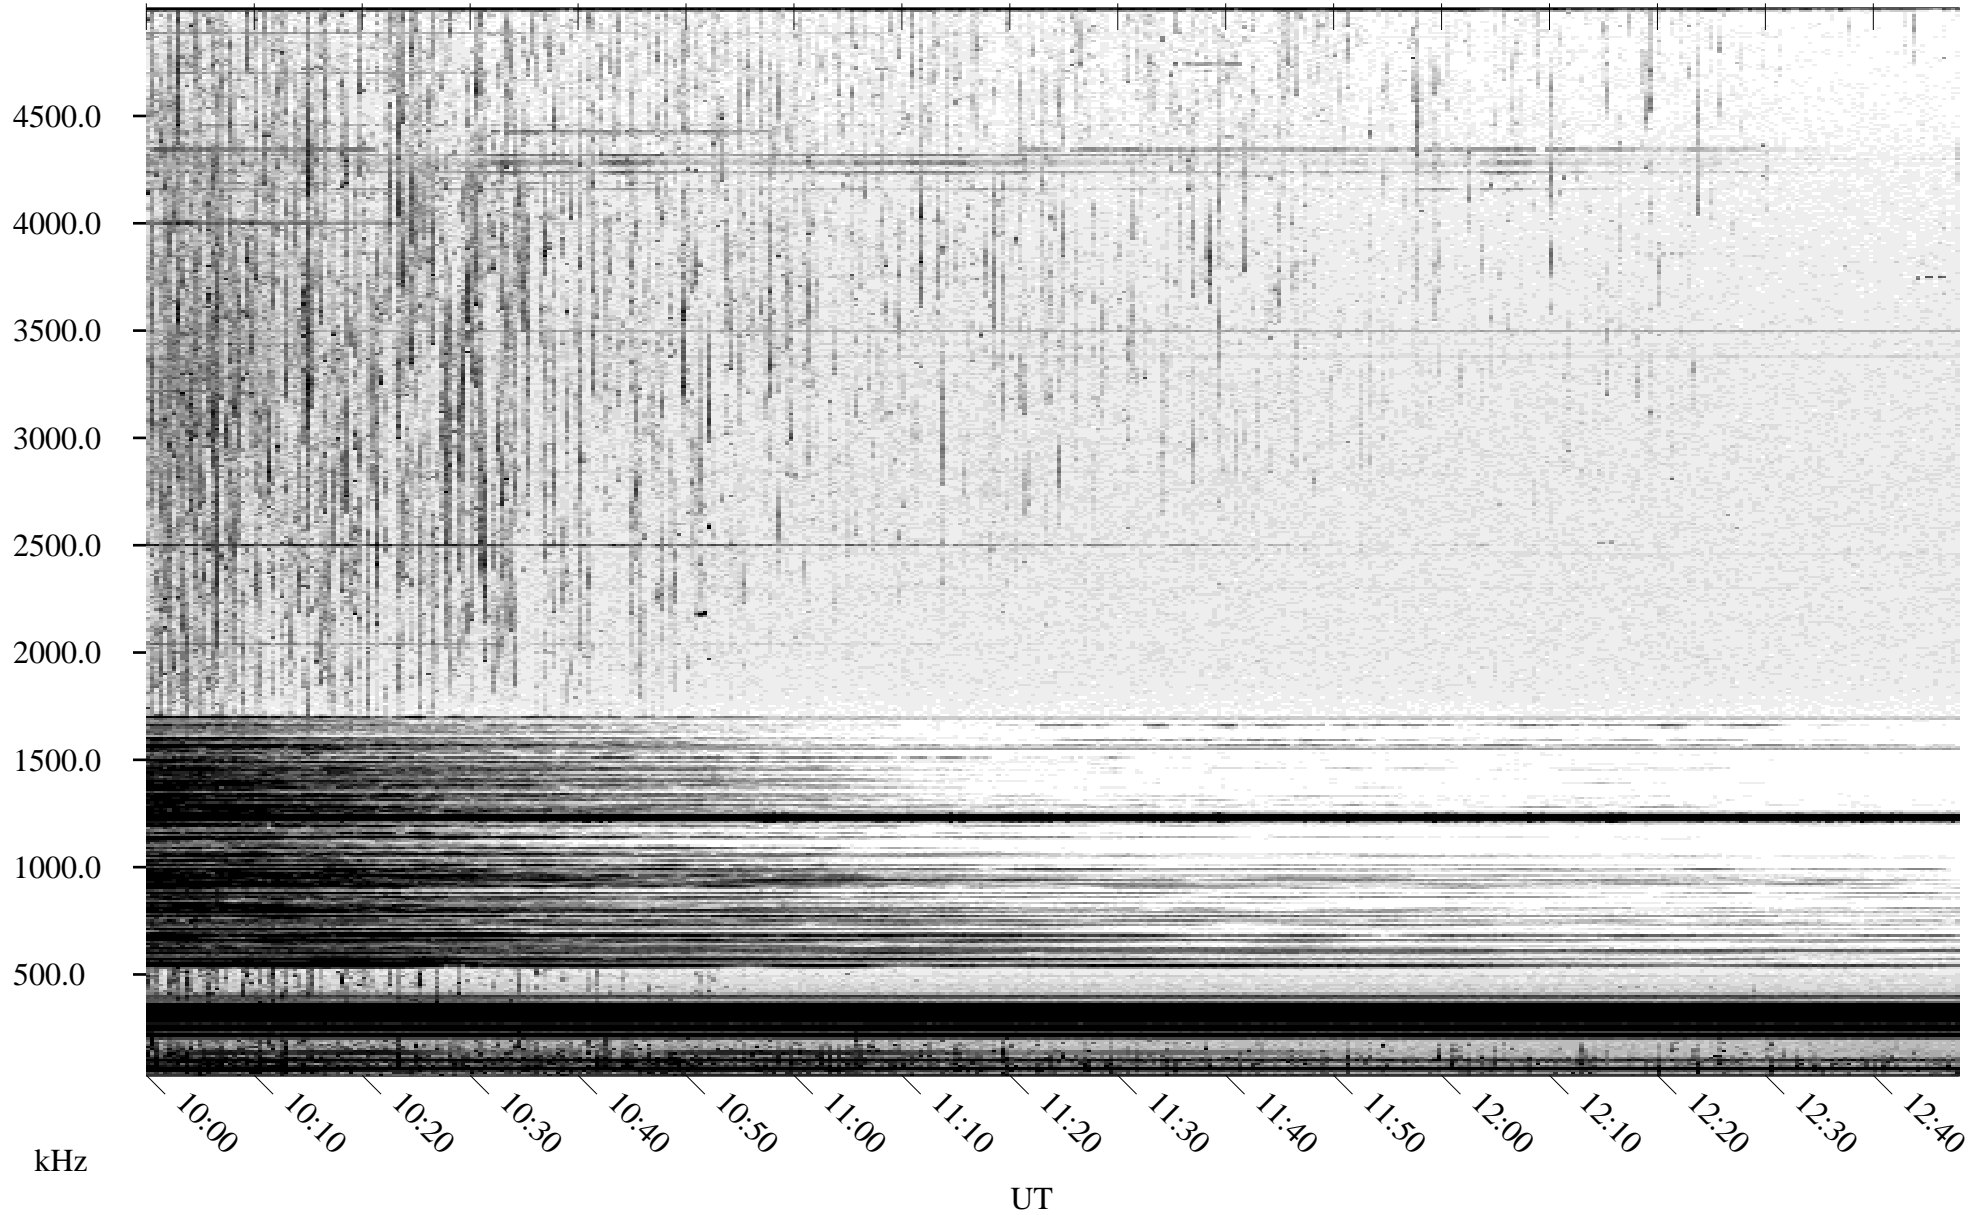

# 08/13/2005 Churchill, Manitoba

Linear Scale    Black = 161    White = 15

ch05224l.r00m max\_12

Page 5

# 08/13/2005 Churchill, Manitoba

Linear Scale    Black = 161    White = 15

ch05224l.r00m max\_12

Page 6

# 08/13/2005 Churchill, Manitoba

Linear Scale    Black = 161    White = 15

ch05224l.r00m max\_12

Page 7

# 08/13/2005 Churchill, Manitoba

Linear Scale    Black = 161    White = 15

ch05224l.r00m max\_12