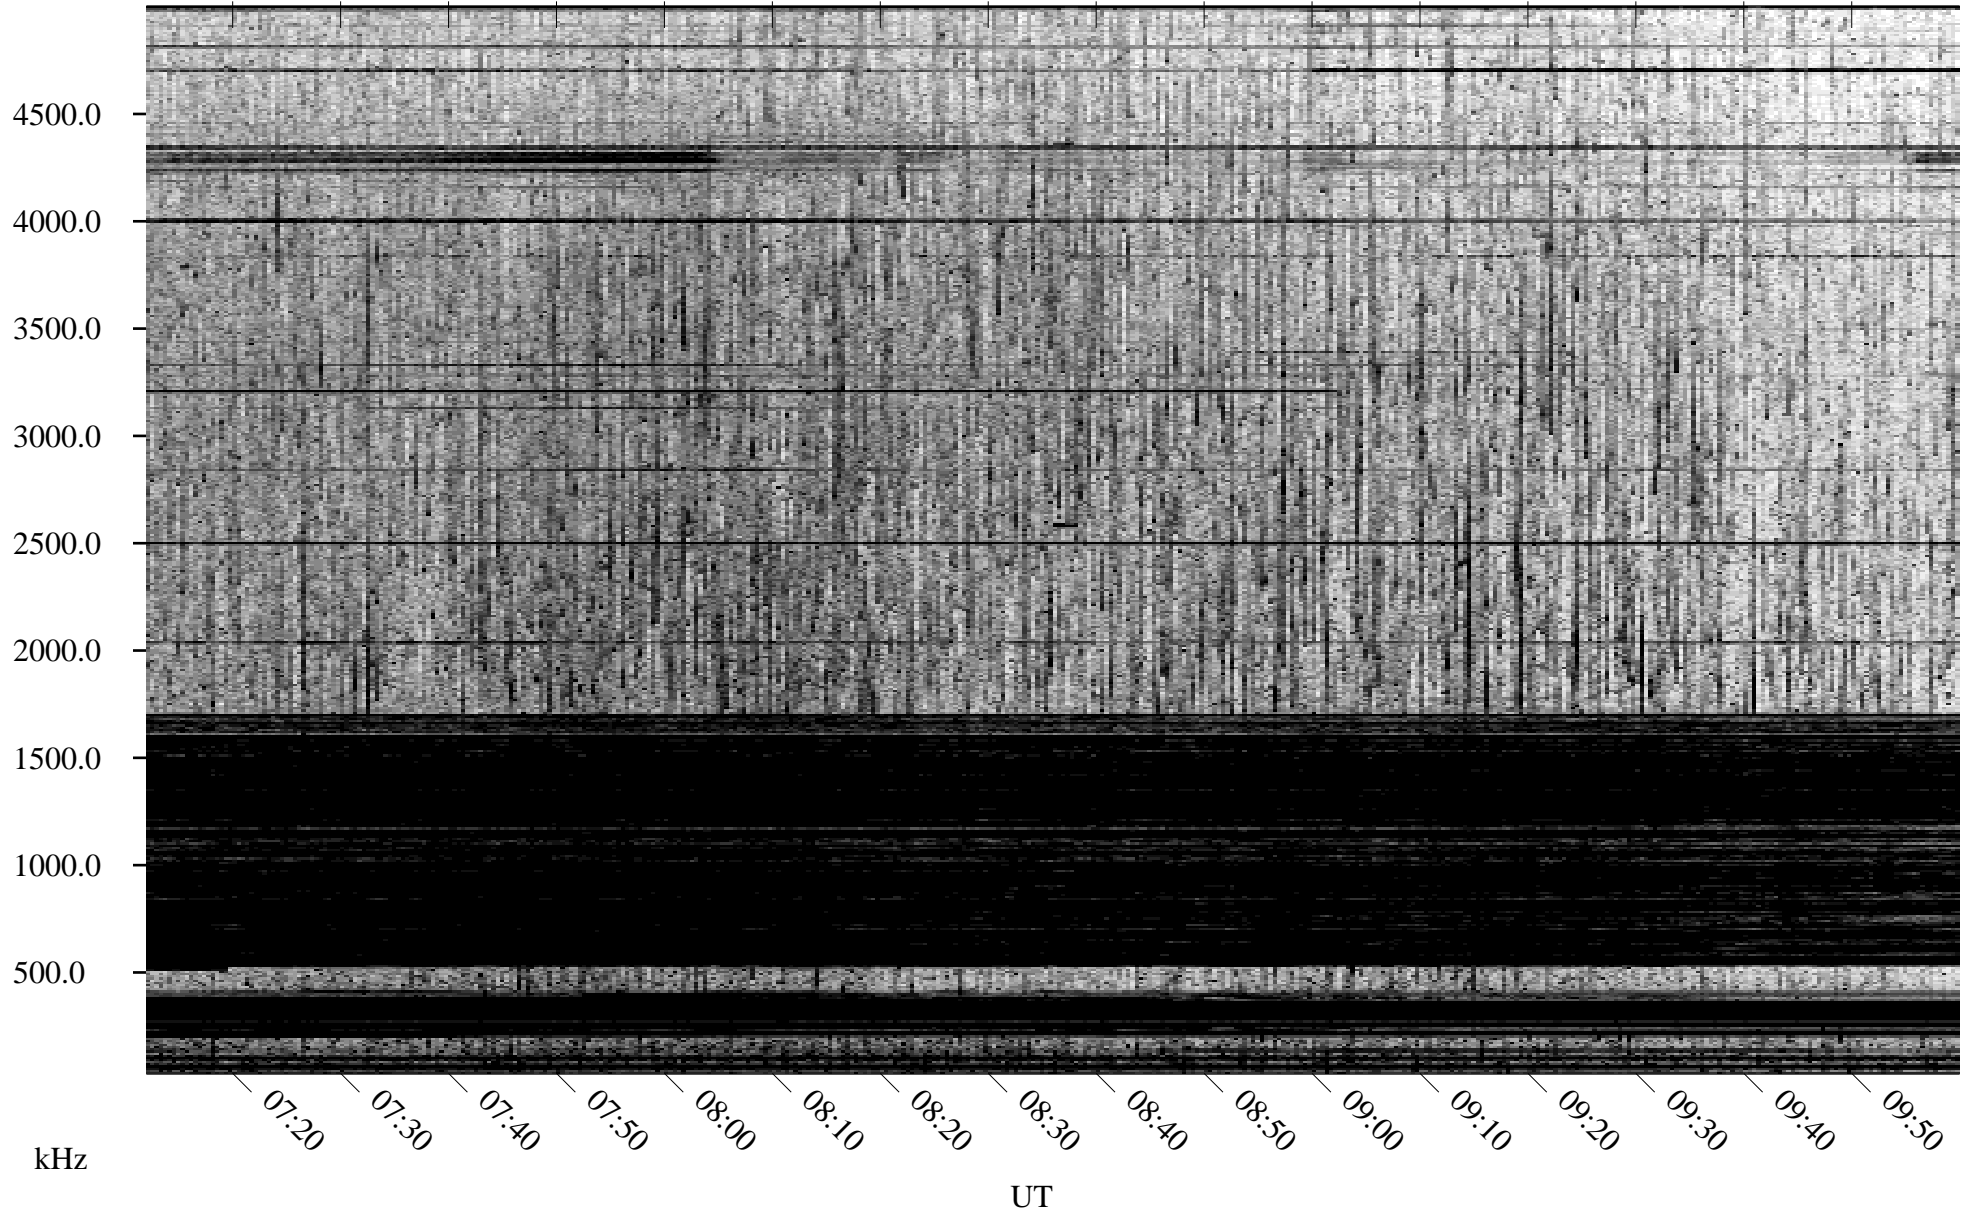

08/13/2005 Churchill, Manitoba

Linear Scale Black = 161 White = 15

ch052251.r00m max_12

Page 1

08/13/2005 Churchill, Manitoba

Linear Scale Black = 161 White = 15

ch052251.r00m max_12

Page 2

08/14/2005 Churchill, Manitoba

Linear Scale Black = 161 White = 15

ch052251.r00m max_12

Page 3

08/14/2005 Churchill, Manitoba

Linear Scale Black = 161 White = 15

ch052251.r00m max_12

Page 4

08/14/2005 Churchill, Manitoba

Linear Scale Black = 161 White = 15

ch052251.r00m max_12

Page 5

08/14/2005 Churchill, Manitoba

Linear Scale Black = 161 White = 15

ch052251.r00m max_12

Page 6

08/14/2005 Churchill, Manitoba

Linear Scale Black = 161 White = 15

ch052251.r00m max_12

Page 7

08/14/2005 Churchill, Manitoba

Linear Scale Black = 161 White = 15

ch052251.r00m max_12