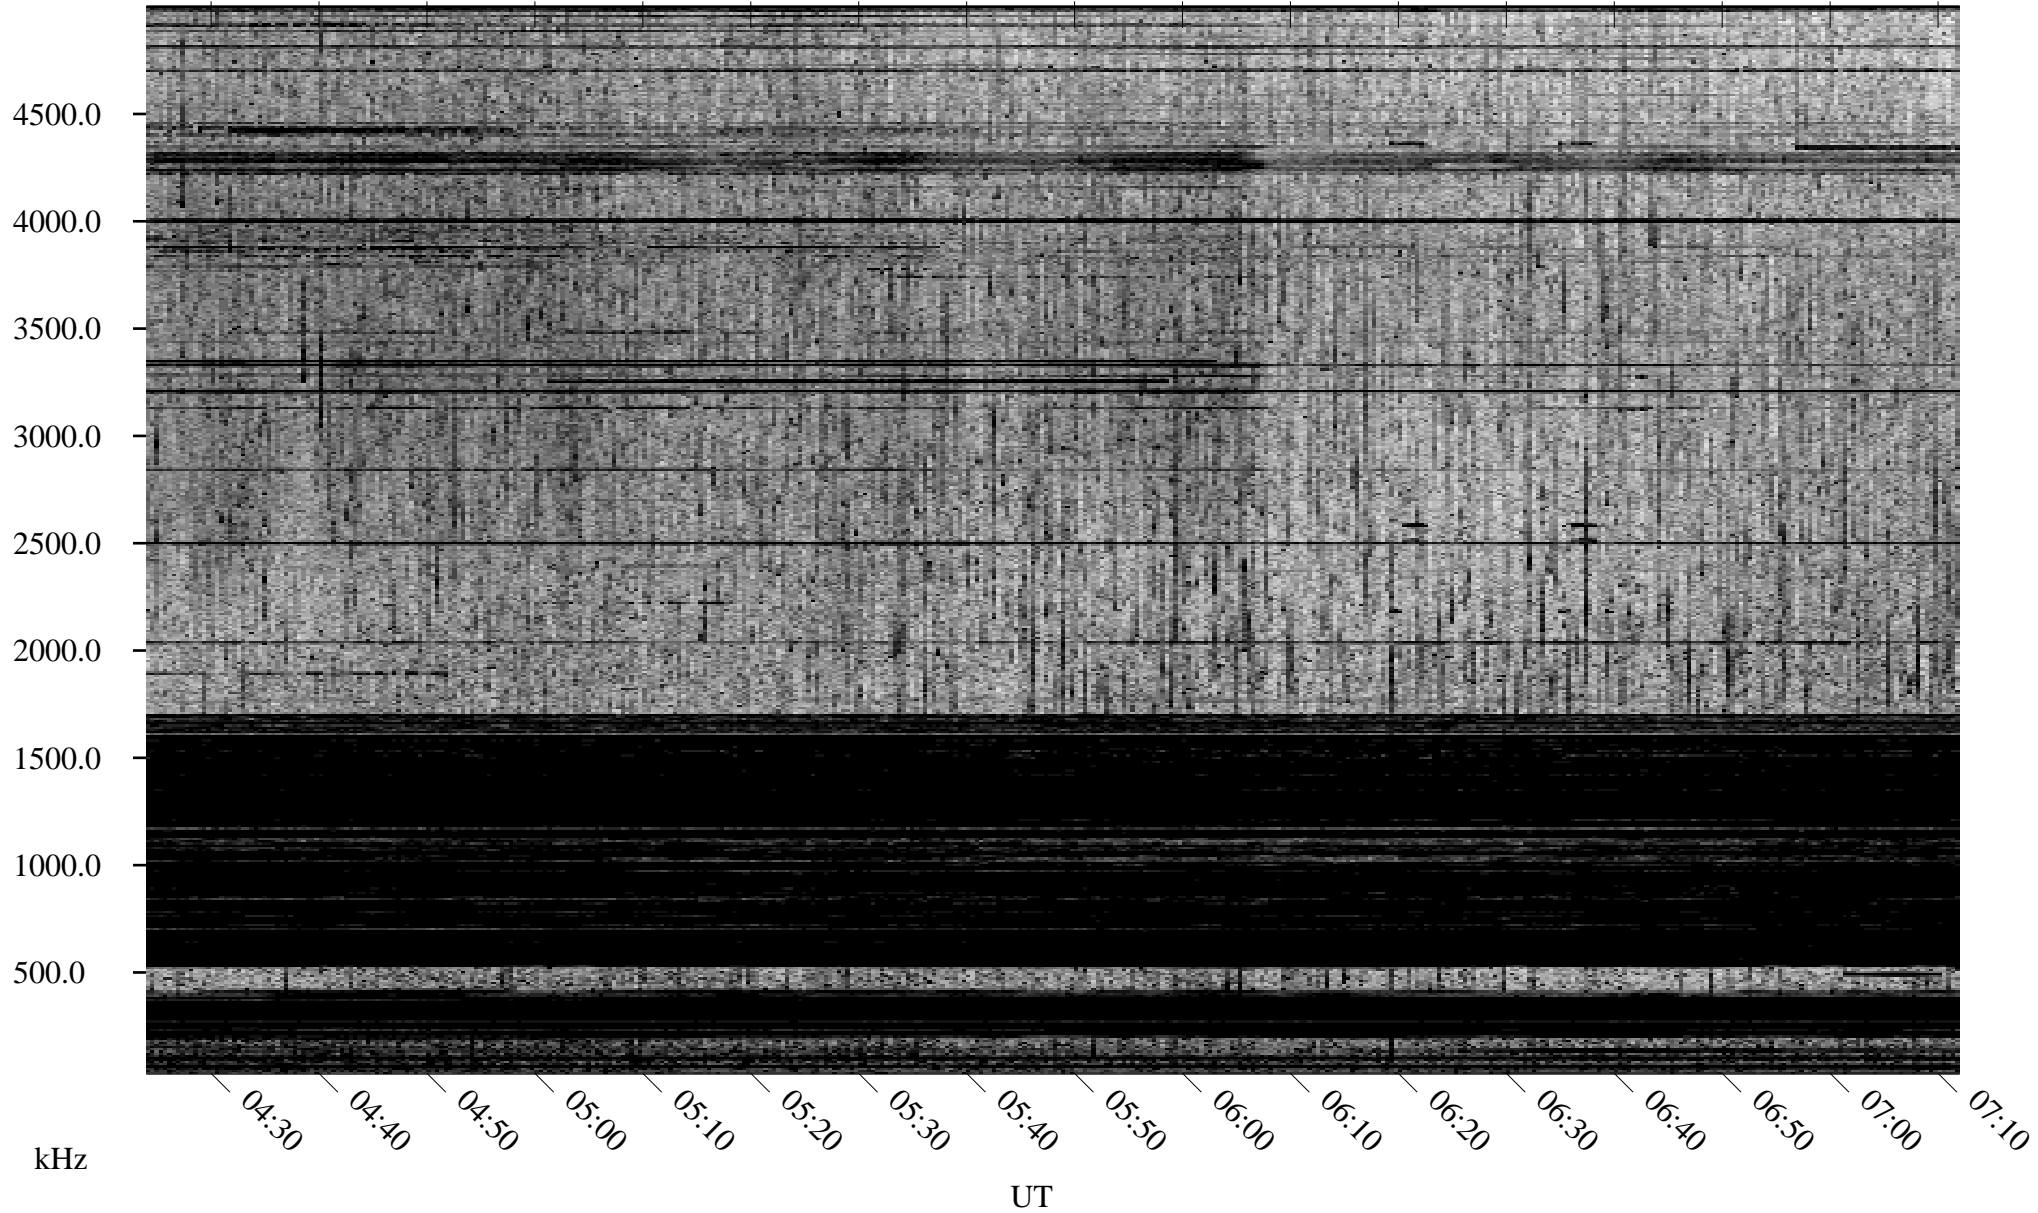

08/13/2005 Churchill, Manitoba

Linear Scale Black = 161 White = 15

ch052251.r00m max_12

Page 1

08/13/2005 Churchill, Manitoba

Linear Scale Black = 161 White = 15

ch052251.r00m max_12

Page 2

08/14/2005 Churchill, Manitoba

Linear Scale Black = 161 White = 15

ch052251.r00m max_12

Page 3

08/14/2005 Churchill, Manitoba

Linear Scale Black = 161 White = 15

ch052251.r00m max_12

Page 4

08/14/2005 Churchill, Manitoba

Linear Scale Black = 161 White = 15

ch052251.r00m max_12

Page 5

08/14/2005 Churchill, Manitoba

Linear Scale Black = 161 White = 15

ch052251.r00m max_12

Page 6

08/14/2005 Churchill, Manitoba

Linear Scale Black = 161 White = 15

ch052251.r00m max_12

Page 7

08/14/2005 Churchill, Manitoba

Linear Scale Black = 161 White = 15

ch052251.r00m max_12