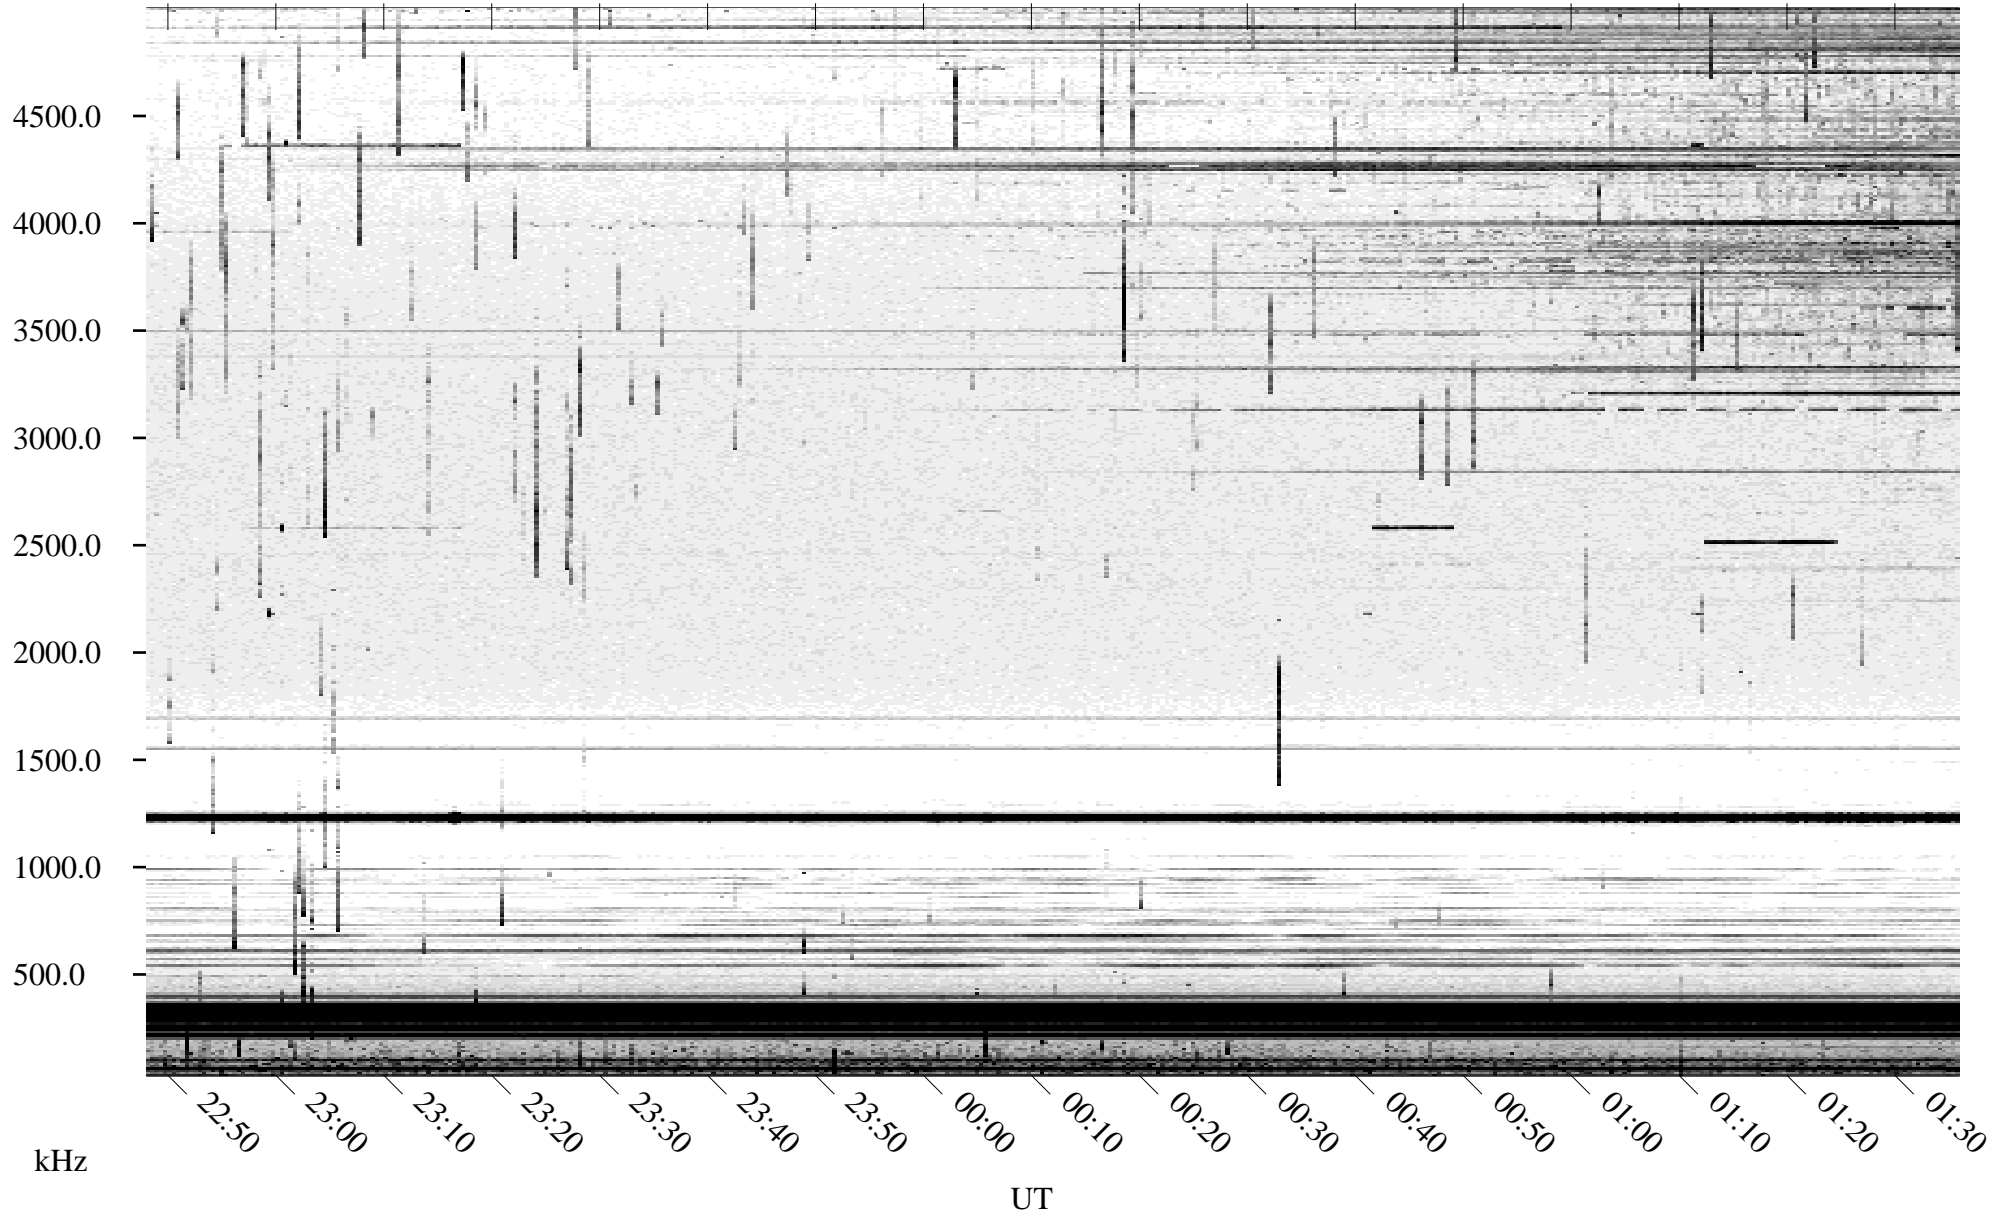

08/13/2005 Churchill, Manitoba

Linear Scale Black = 161 White = 15

ch052251.r00m max_12

Page 1

08/13/2005 Churchill, Manitoba

Linear Scale Black = 161 White = 15

ch052251.r00m max_12

Page 2

08/14/2005 Churchill, Manitoba

Linear Scale Black = 161 White = 15

ch052251.r00m max_12

Page 3

08/14/2005 Churchill, Manitoba

Linear Scale Black = 161 White = 15

ch052251.r00m max_12

Page 4

08/14/2005 Churchill, Manitoba

Linear Scale Black = 161 White = 15

ch052251.r00m max_12

Page 5

08/14/2005 Churchill, Manitoba

Linear Scale Black = 161 White = 15

ch052251.r00m max_12

Page 6

08/14/2005 Churchill, Manitoba

Linear Scale Black = 161 White = 15

ch052251.r00m max_12

Page 7

08/14/2005 Churchill, Manitoba

Linear Scale Black = 161 White = 15

ch052251.r00m max_12