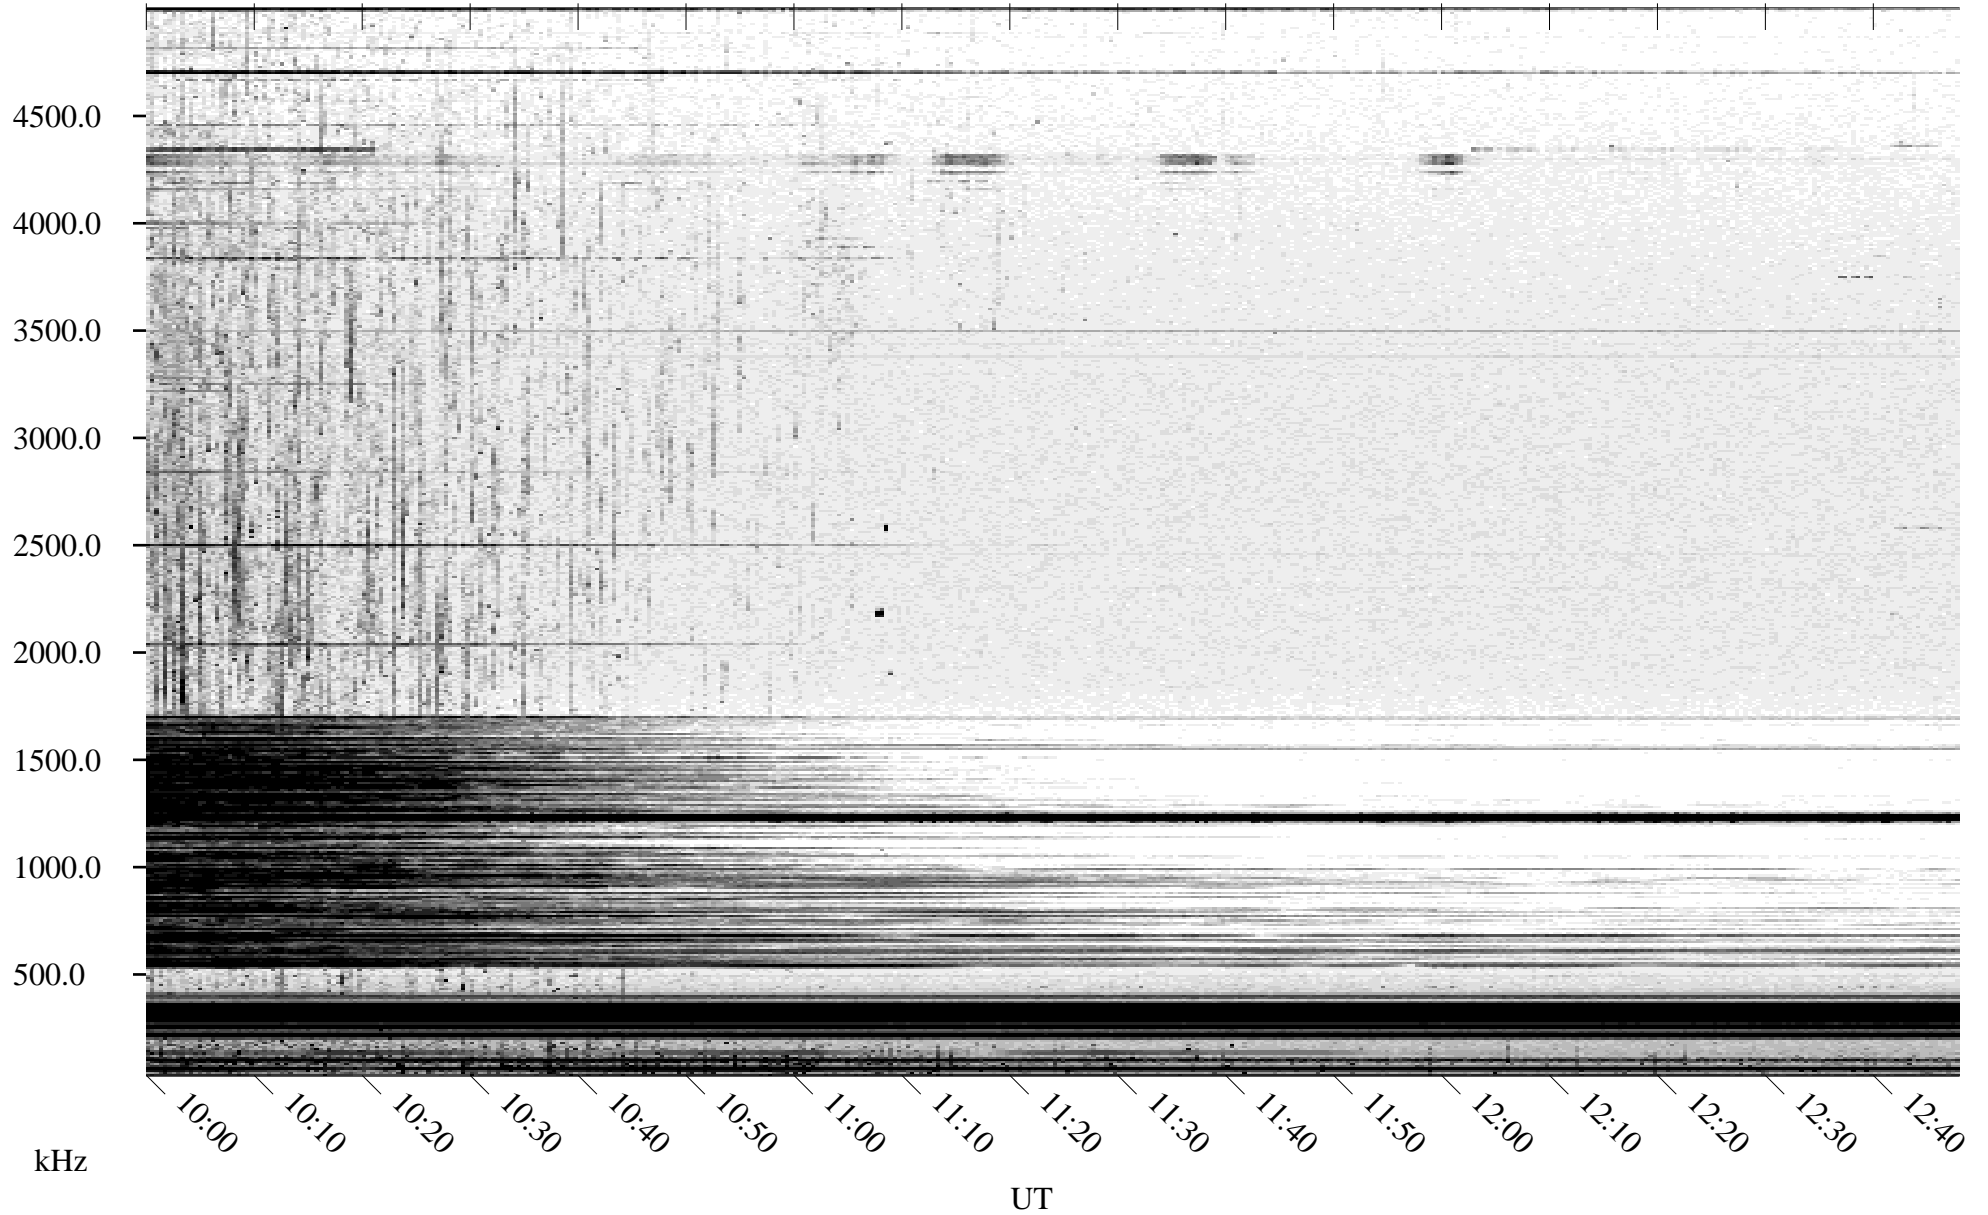

08/13/2005 Churchill, Manitoba

Linear Scale Black = 161 White = 15

ch052251.r00m max_12

Page 1

08/13/2005 Churchill, Manitoba

Linear Scale Black = 161 White = 15

ch052251.r00m max_12

Page 2

08/14/2005 Churchill, Manitoba

Linear Scale Black = 161 White = 15

ch052251.r00m max_12

Page 3

08/14/2005 Churchill, Manitoba

Linear Scale Black = 161 White = 15

ch052251.r00m max_12

Page 4

08/14/2005 Churchill, Manitoba

Linear Scale Black = 161 White = 15

ch052251.r00m max_12

Page 5

08/14/2005 Churchill, Manitoba

Linear Scale Black = 161 White = 15

ch052251.r00m max_12

Page 6

08/14/2005 Churchill, Manitoba

Linear Scale Black = 161 White = 15

ch052251.r00m max_12

Page 7

08/14/2005 Churchill, Manitoba

Linear Scale Black = 161 White = 15

ch052251.r00m max_12