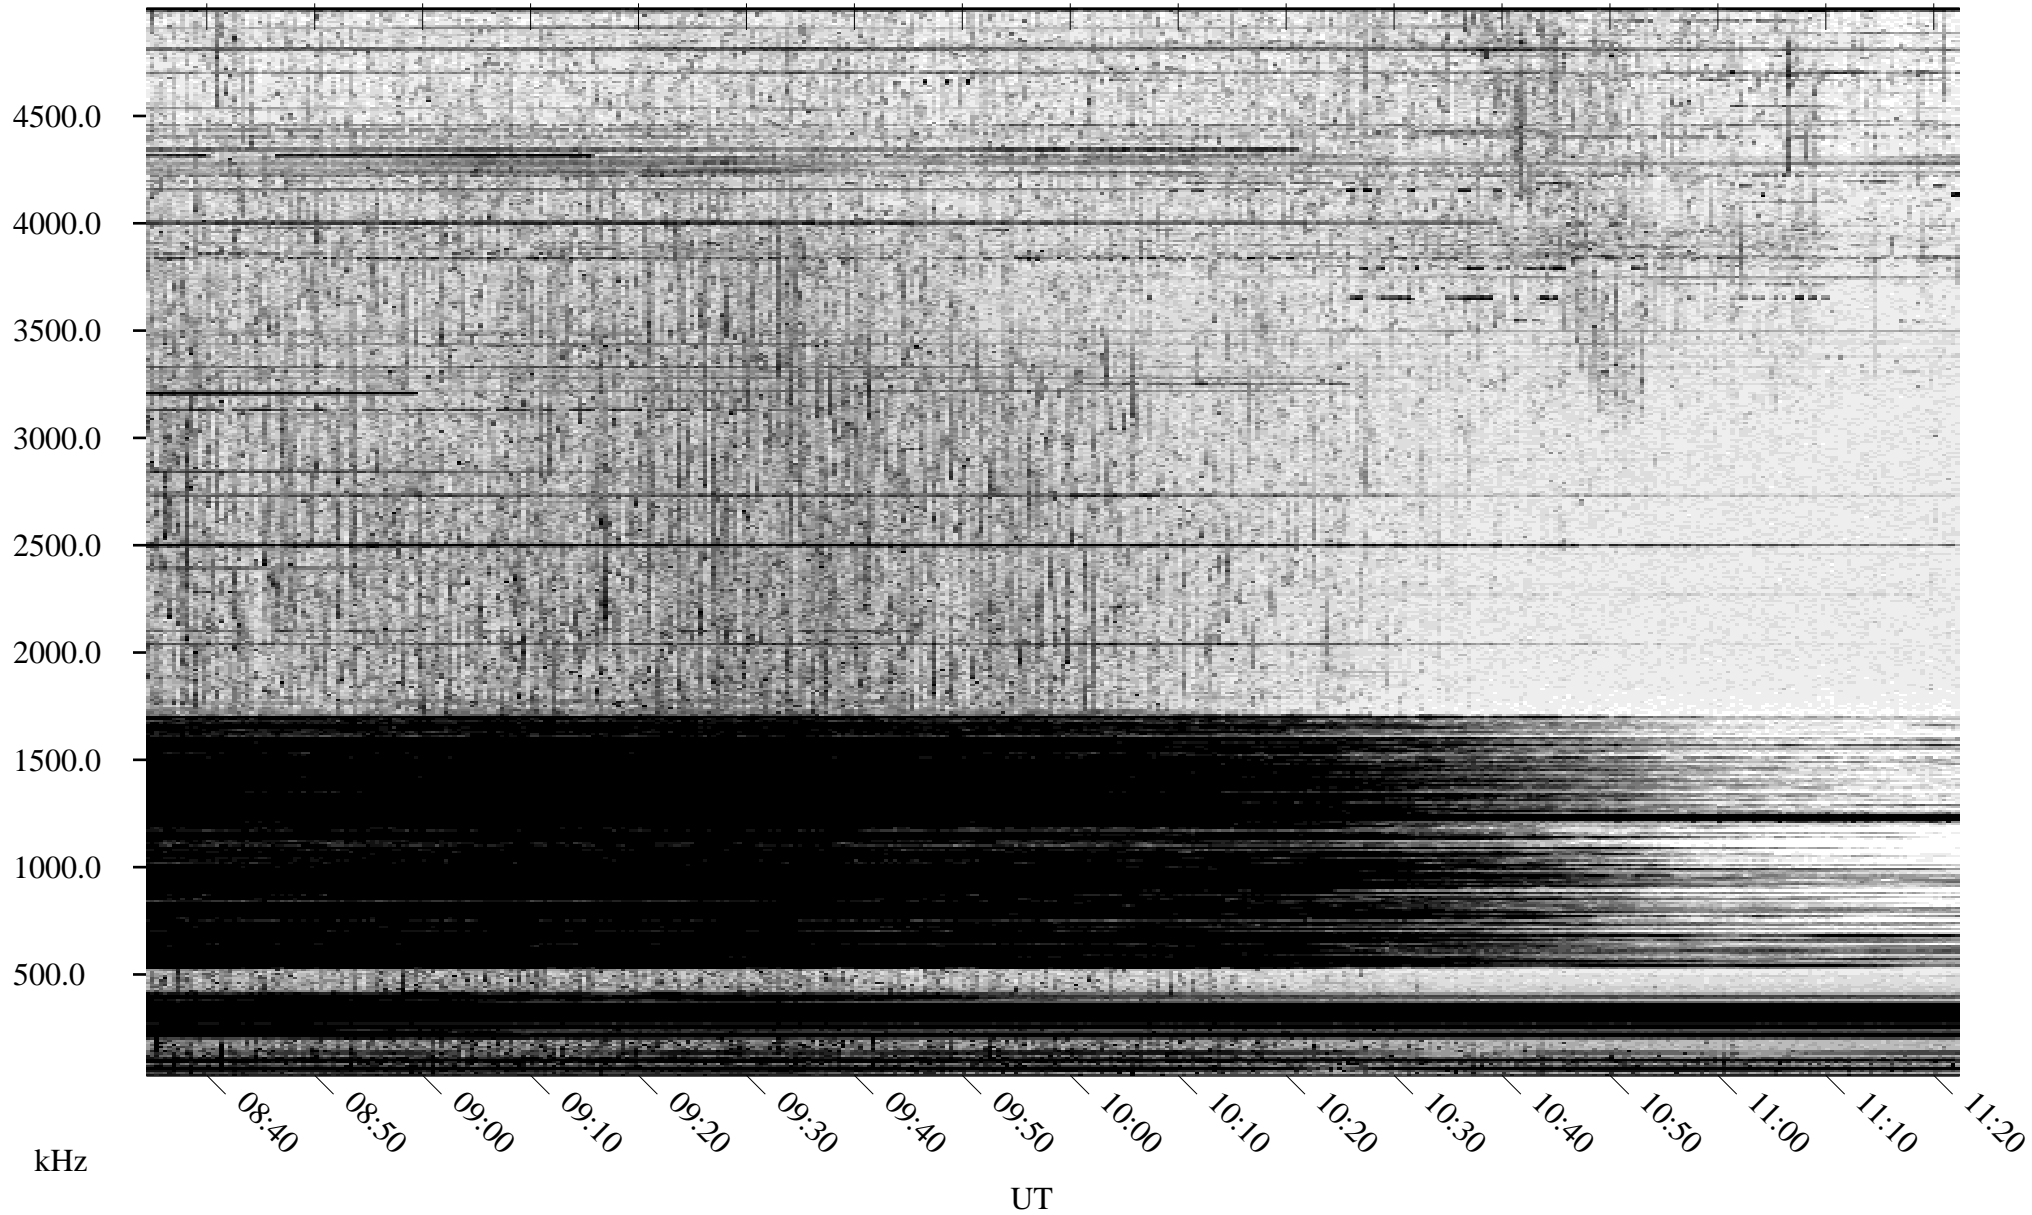

# 08/15/2005 Churchill, Manitoba

Linear Scale    Black = 161    White = 15

ch05226l.r01m max\_12

Page 4

# 08/15/2005 Churchill, Manitoba

Linear Scale    Black = 161    White = 15

ch05226l.r01m max\_12

Page 5

# 08/15/2005 Churchill, Manitoba

Linear Scale    Black = 161    White = 15

ch05226l.r01m max\_12

Page 6

# 08/15/2005 Churchill, Manitoba

Linear Scale    Black = 161    White = 15

ch05226l.r01m max\_12