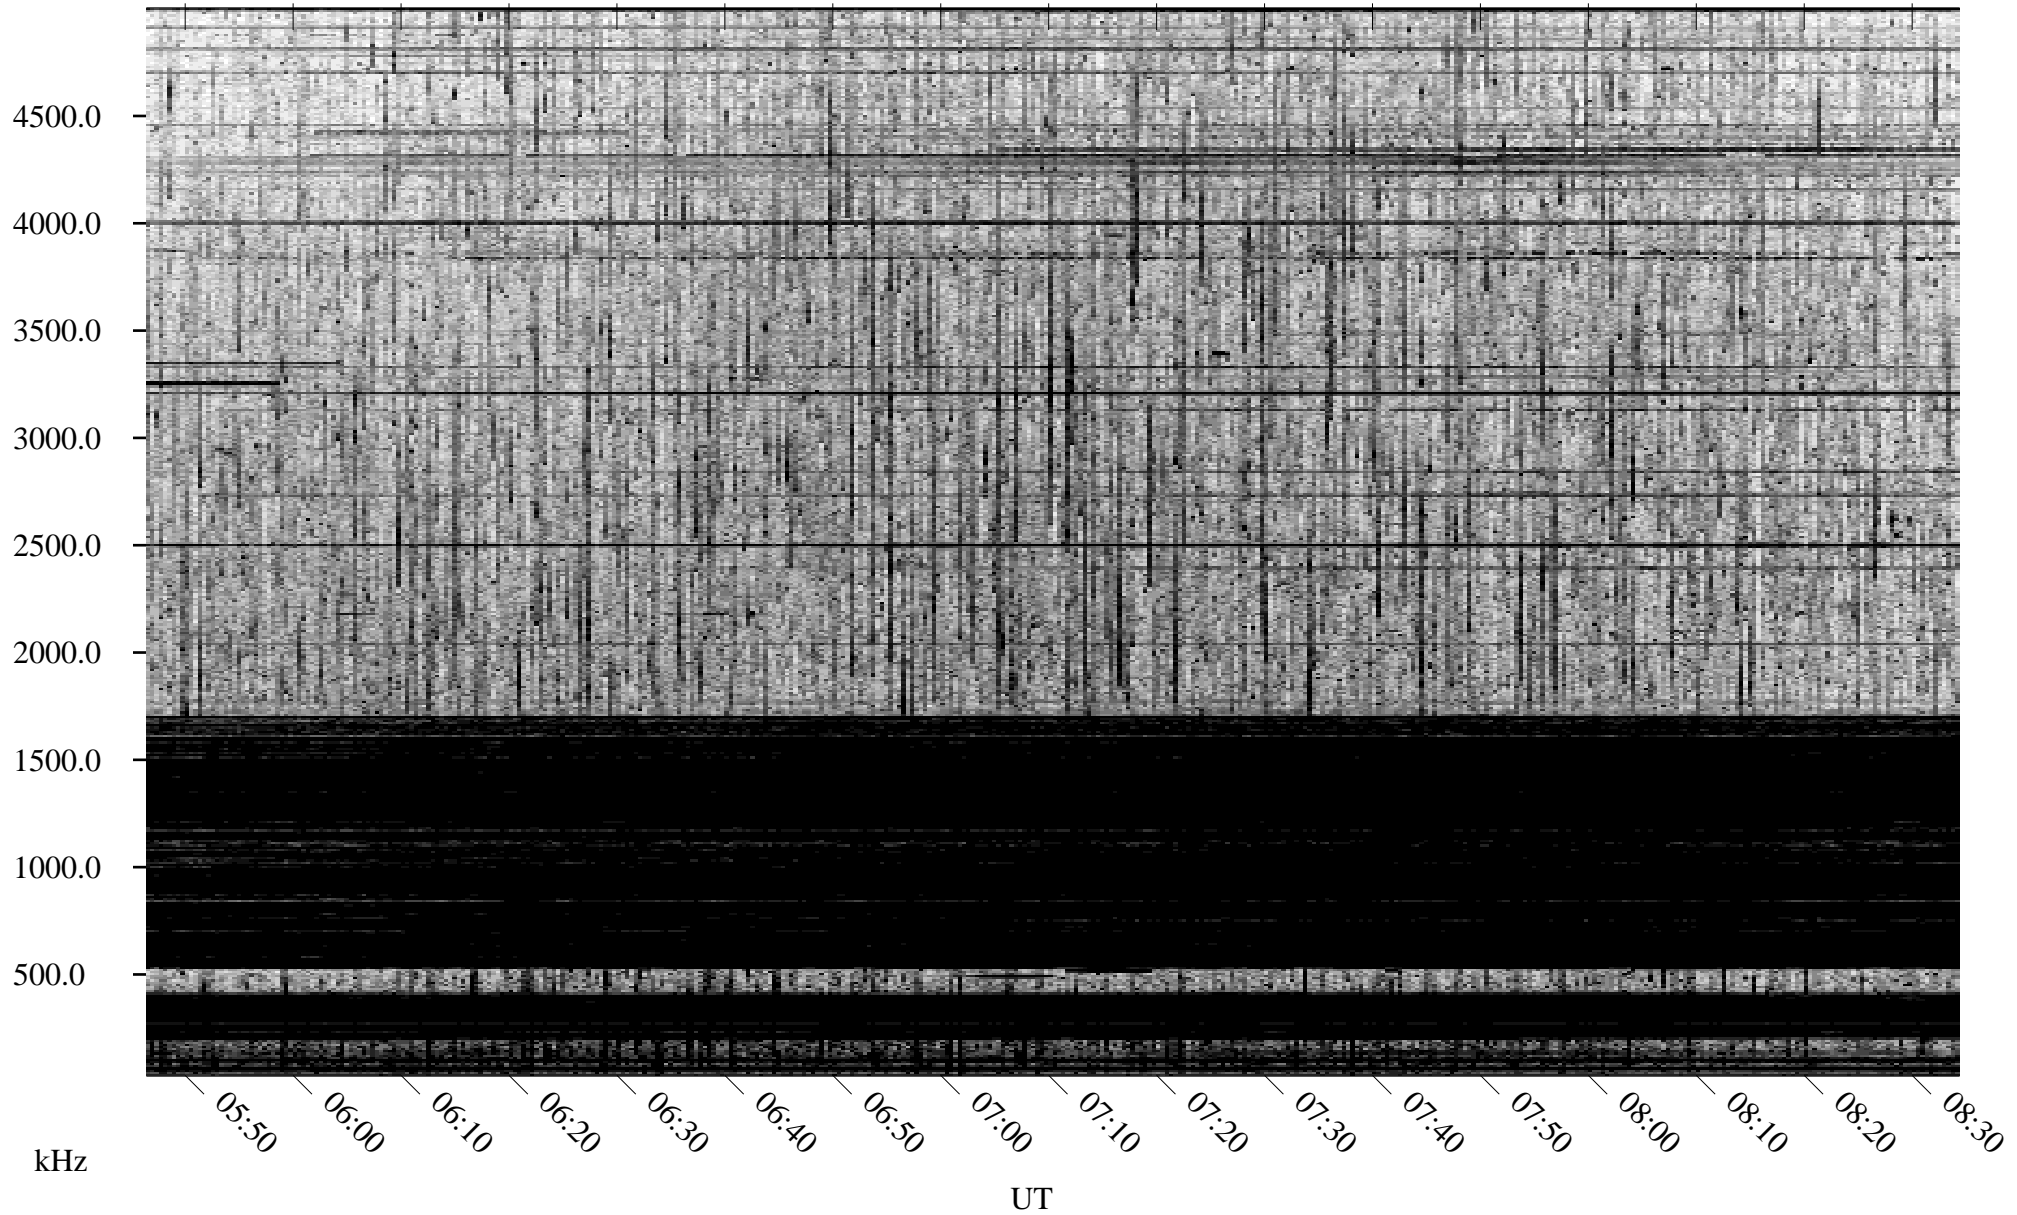

# 08/14/2005 Churchill, Manitoba

Linear Scale    Black = 161    White = 15

ch05226l.r01m max\_12

Page 1

# 08/15/2005 Churchill, Manitoba

Linear Scale    Black = 161    White = 15

ch05226l.r01m max\_12

Page 2

# 08/15/2005 Churchill, Manitoba

Linear Scale    Black = 161    White = 15

ch05226l.r01m max\_12

Page 3

# 08/15/2005 Churchill, Manitoba

Linear Scale    Black = 161    White = 15

ch05226l.r01m max\_12

Page 4