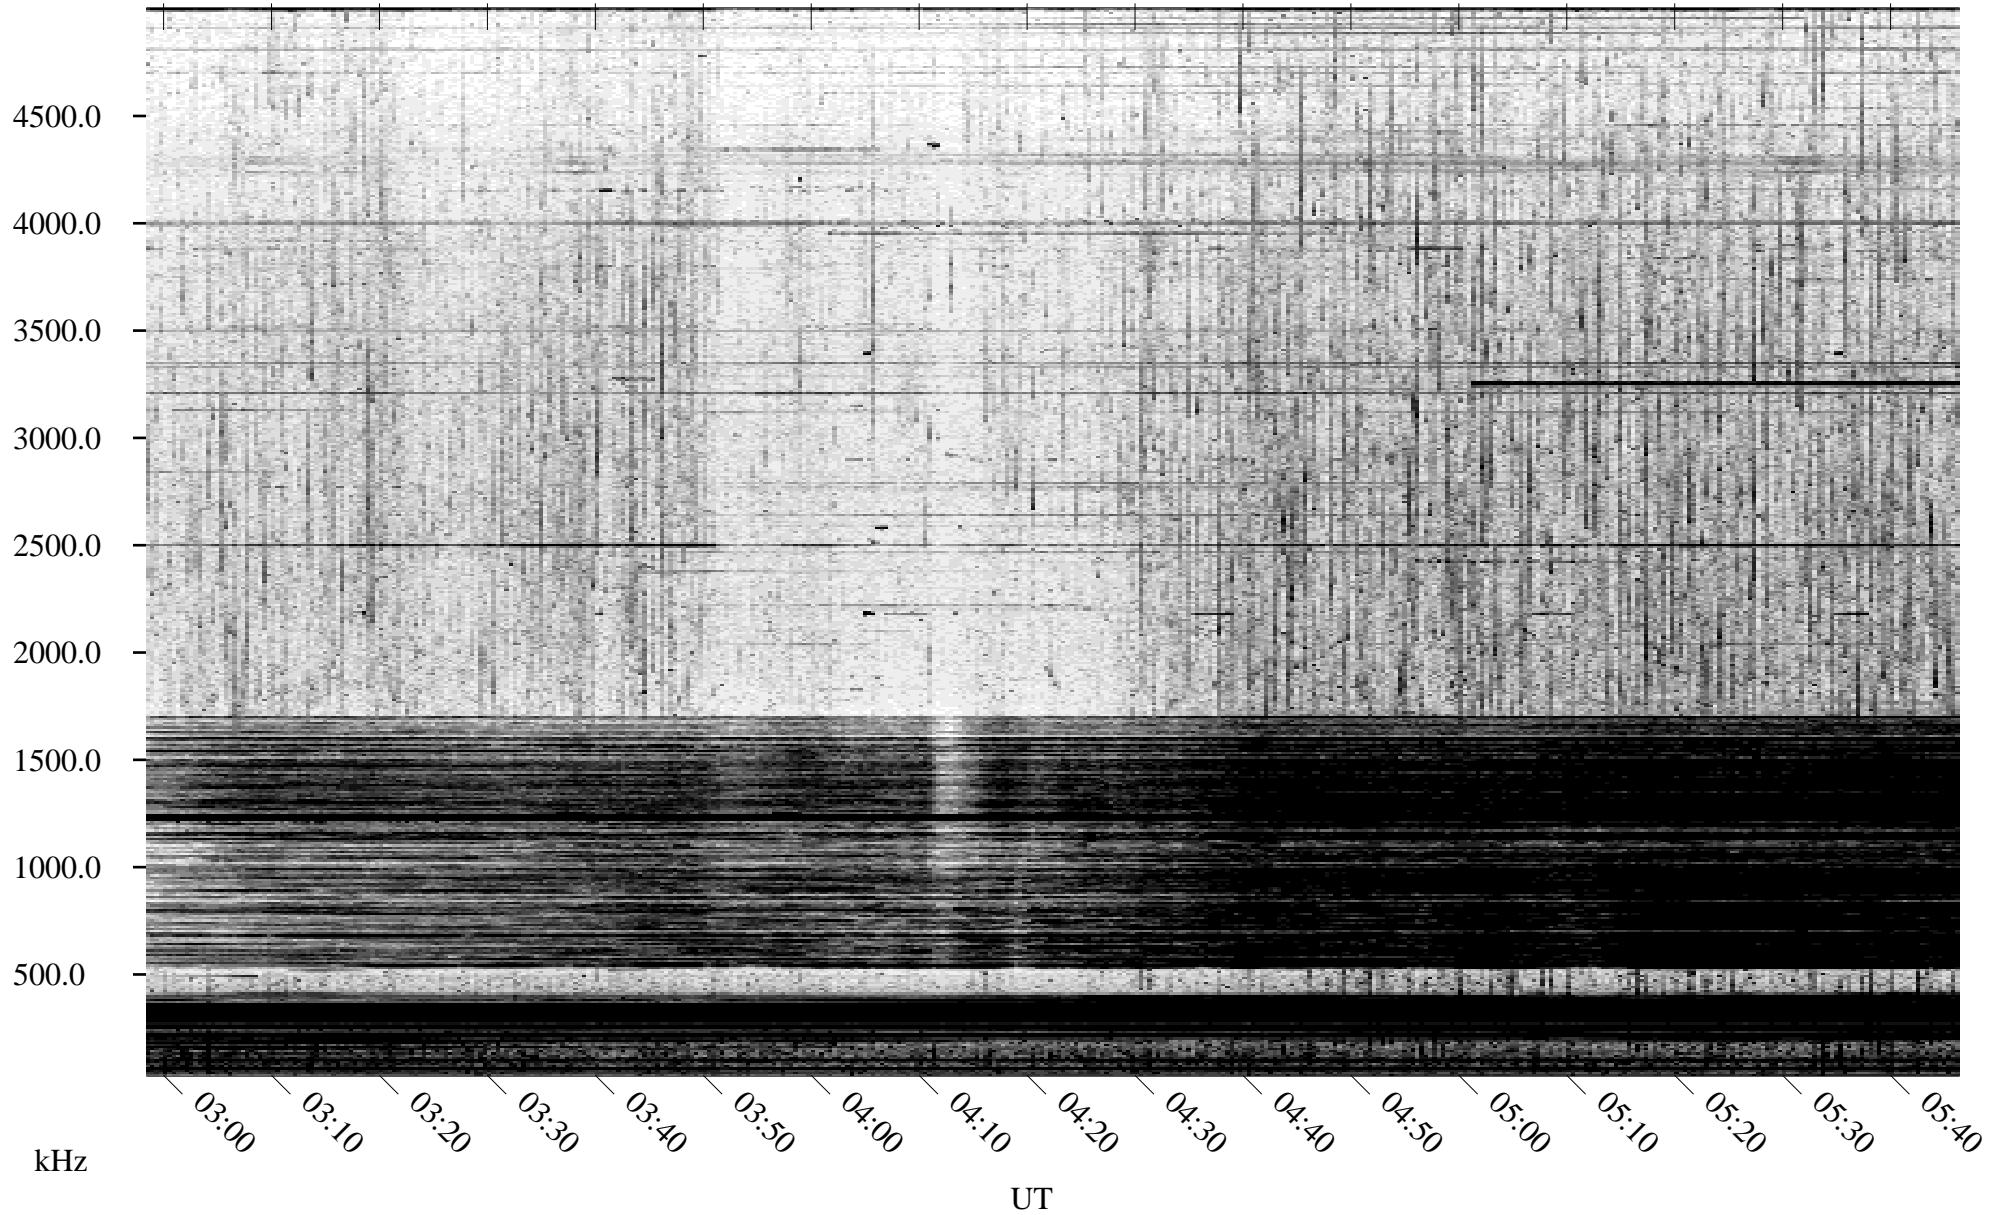

# 08/14/2005 Churchill, Manitoba

Linear Scale    Black = 161    White = 15

ch05226l.r01m max\_12

Page 1

# 08/15/2005 Churchill, Manitoba

Linear Scale    Black = 161    White = 15

ch05226l.r01m max\_12

Page 2

# 08/15/2005 Churchill, Manitoba

Linear Scale    Black = 161    White = 15

ch05226l.r01m max\_12

Page 3

# 08/15/2005 Churchill, Manitoba

Linear Scale    Black = 161    White = 15

ch05226l.r01m max\_12

Page 4