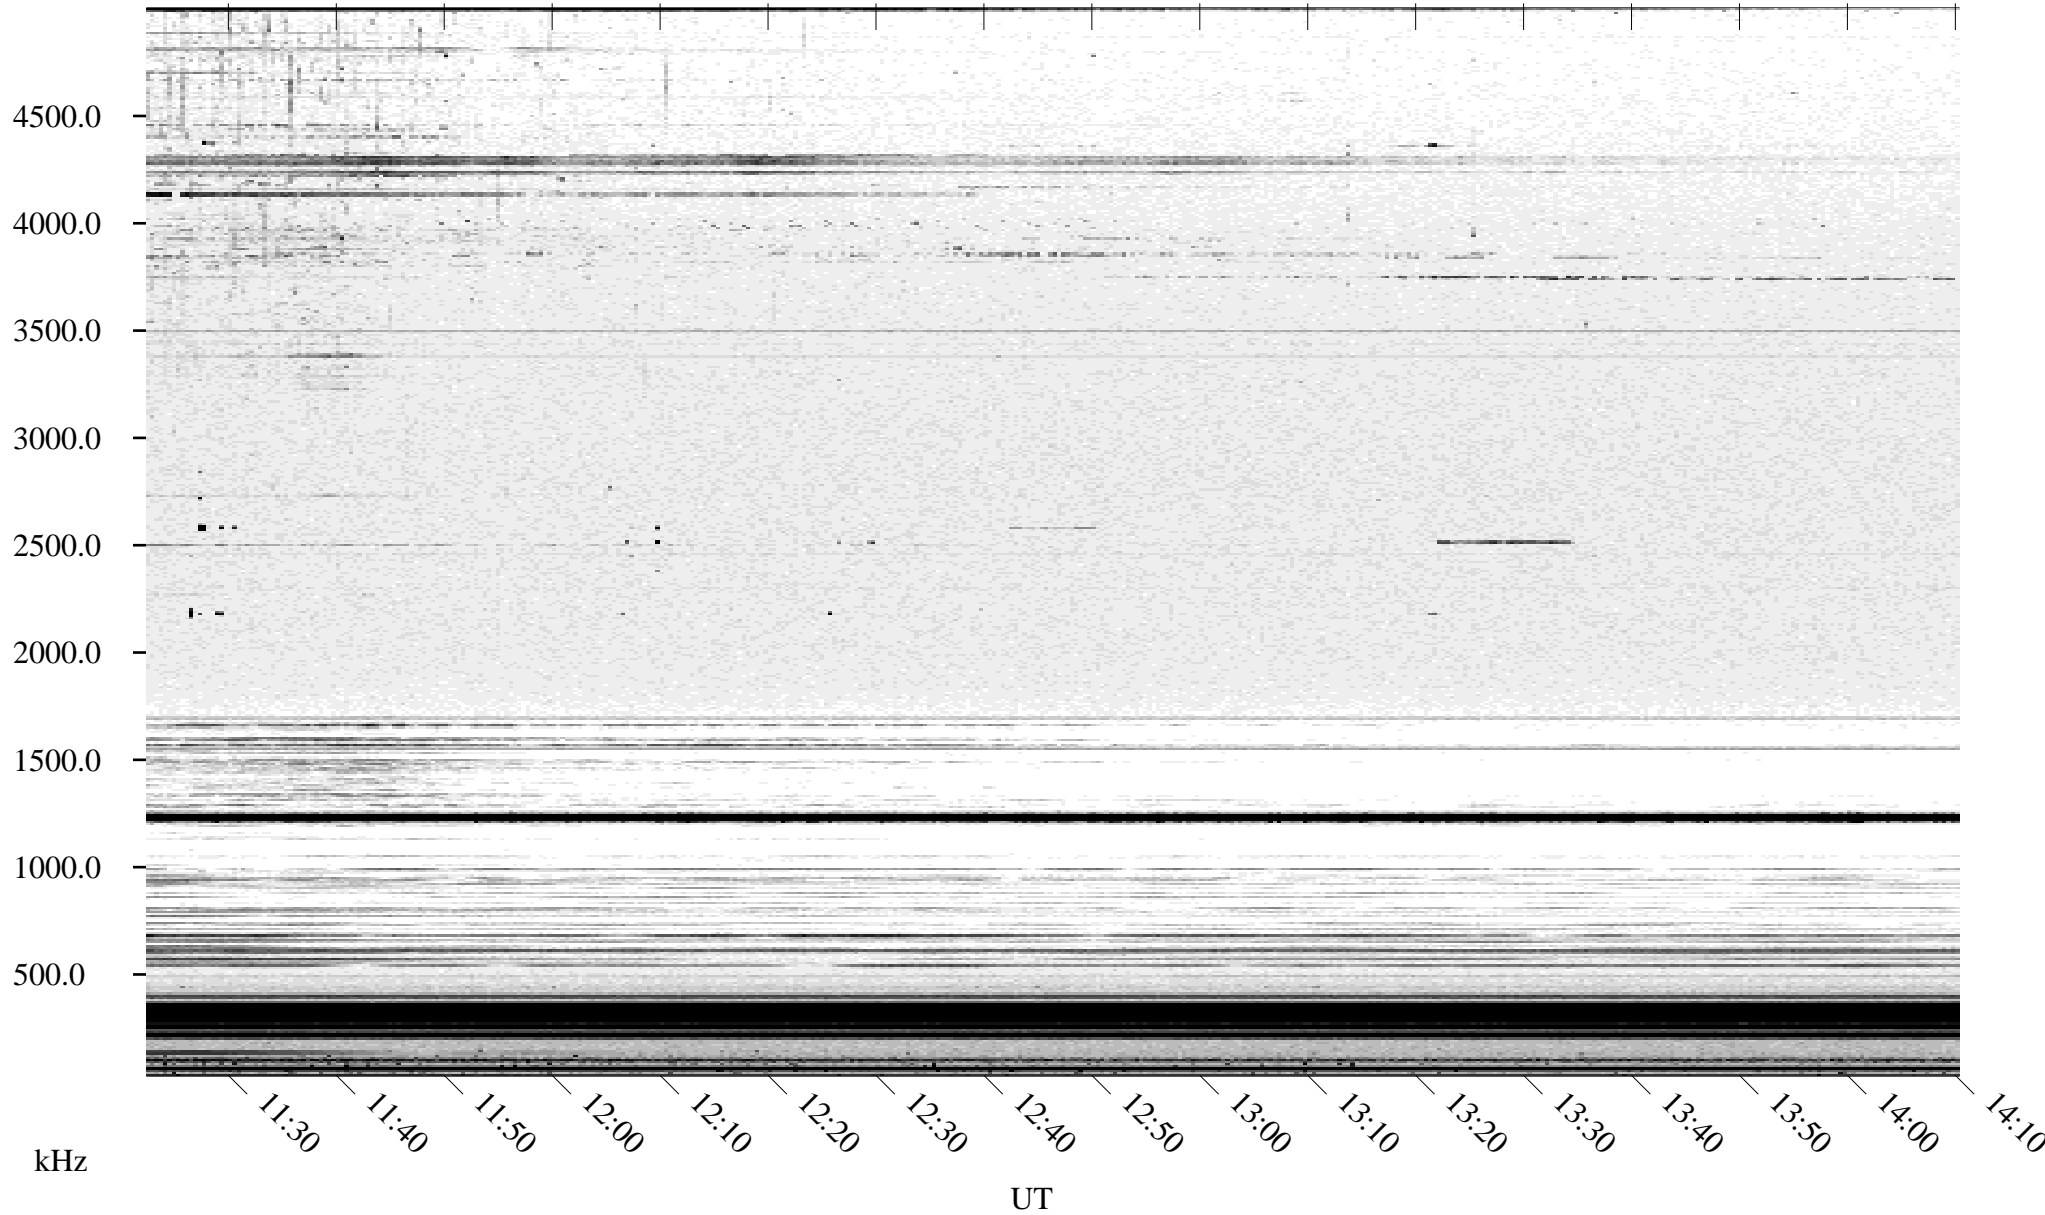

# 08/15/2005 Churchill, Manitoba

Linear Scale    Black = 161    White = 15

ch05226l.r01m max\_12

Page 4

# 08/15/2005 Churchill, Manitoba

Linear Scale    Black = 161    White = 15

ch05226l.r01m max\_12

Page 5

# 08/15/2005 Churchill, Manitoba

Linear Scale    Black = 161    White = 15

ch05226l.r01m max\_12

Page 6

# 08/15/2005 Churchill, Manitoba

Linear Scale    Black = 161    White = 15

ch05226l.r01m max\_12