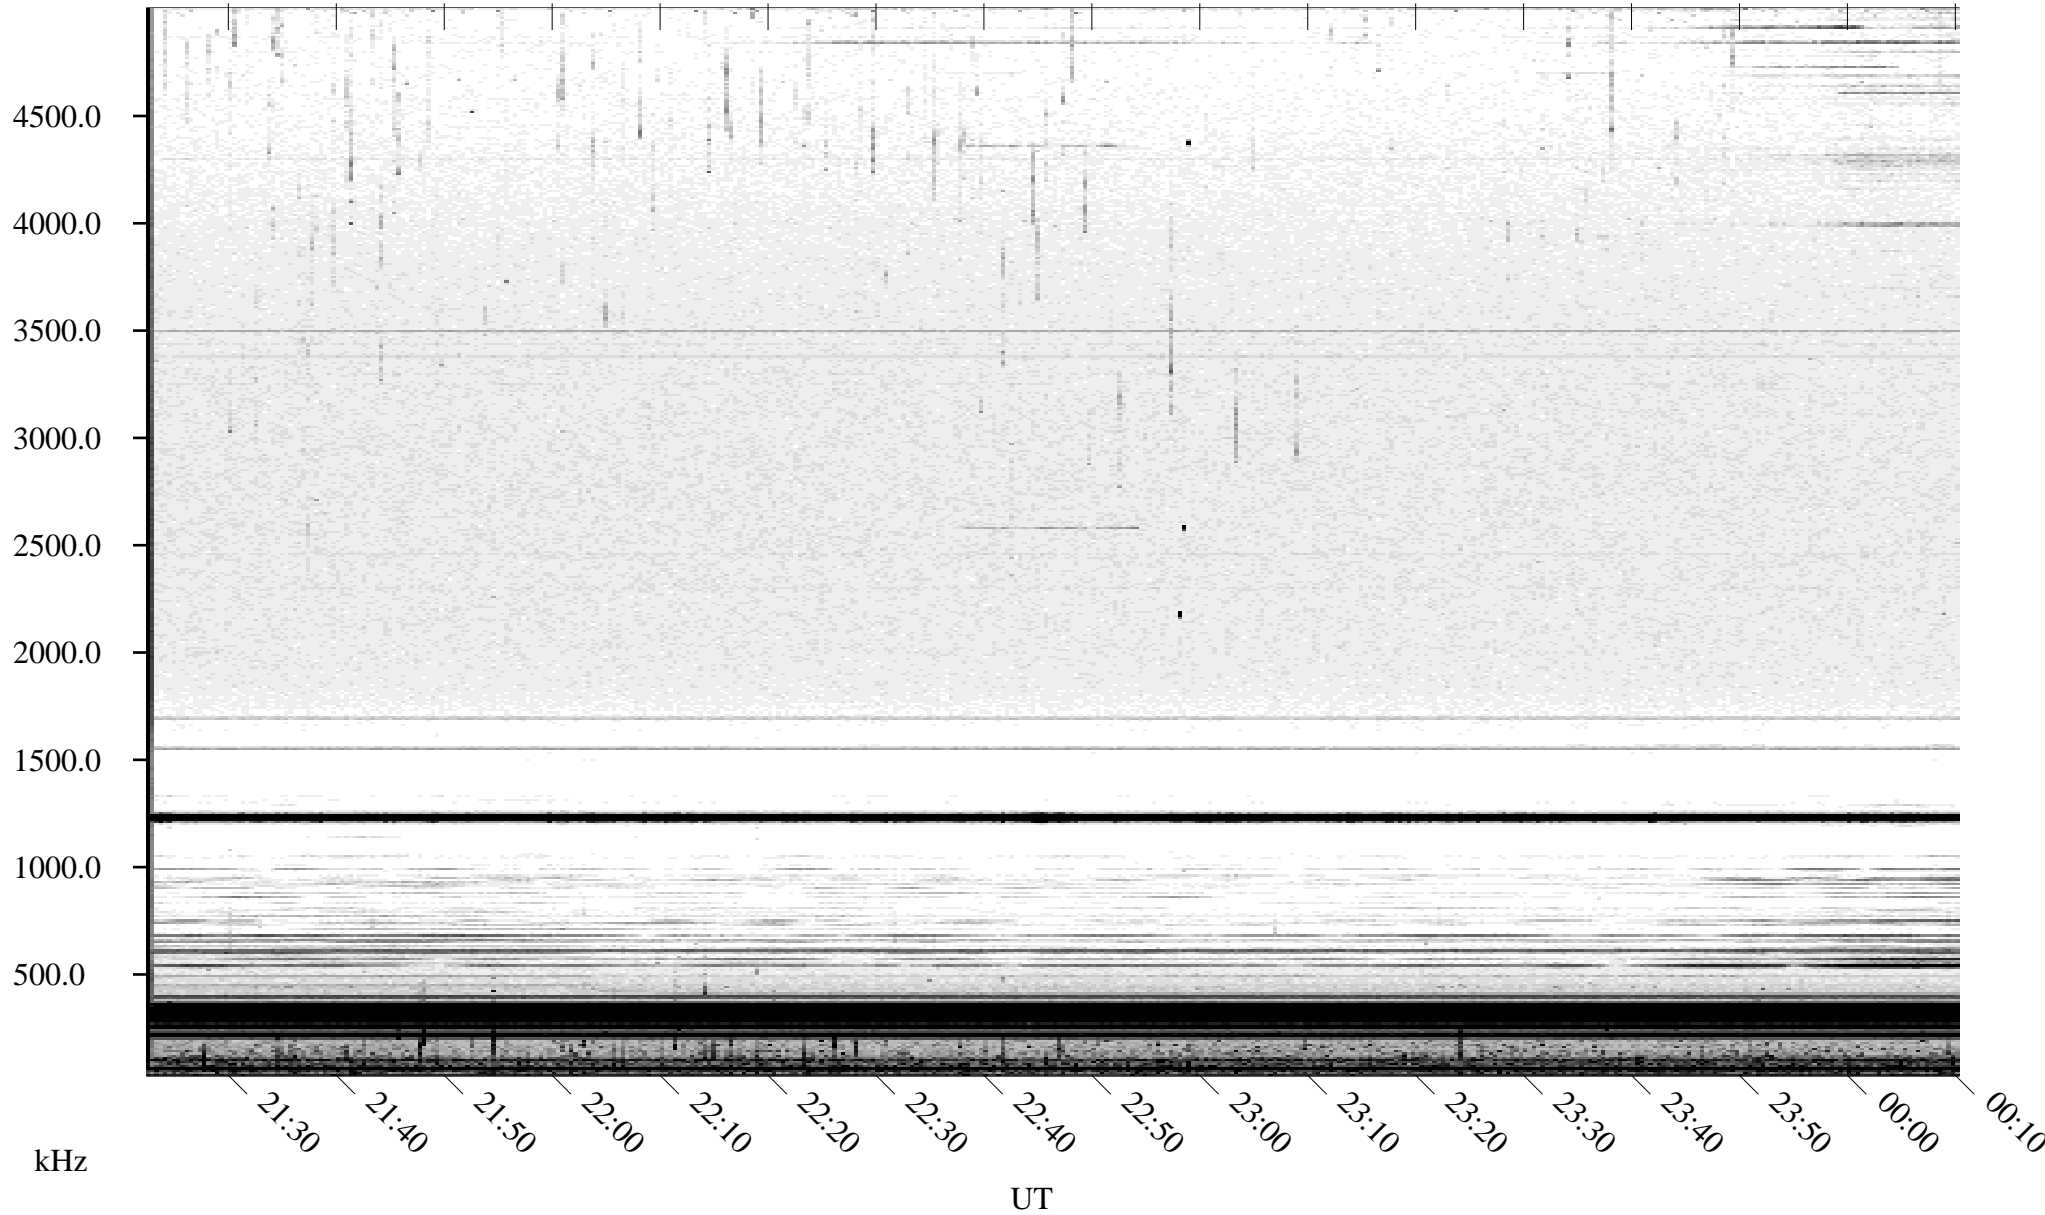

# 08/14/2005 Churchill, Manitoba

Linear Scale    Black = 161    White = 15

ch05226l.r01m max\_12

Page 1

# 08/15/2005 Churchill, Manitoba

Linear Scale    Black = 161    White = 15

ch05226l.r01m max\_12

Page 2

# 08/15/2005 Churchill, Manitoba

Linear Scale    Black = 161    White = 15

ch05226l.r01m max\_12

Page 3

# 08/15/2005 Churchill, Manitoba

Linear Scale    Black = 161    White = 15

ch05226l.r01m max\_12

Page 4