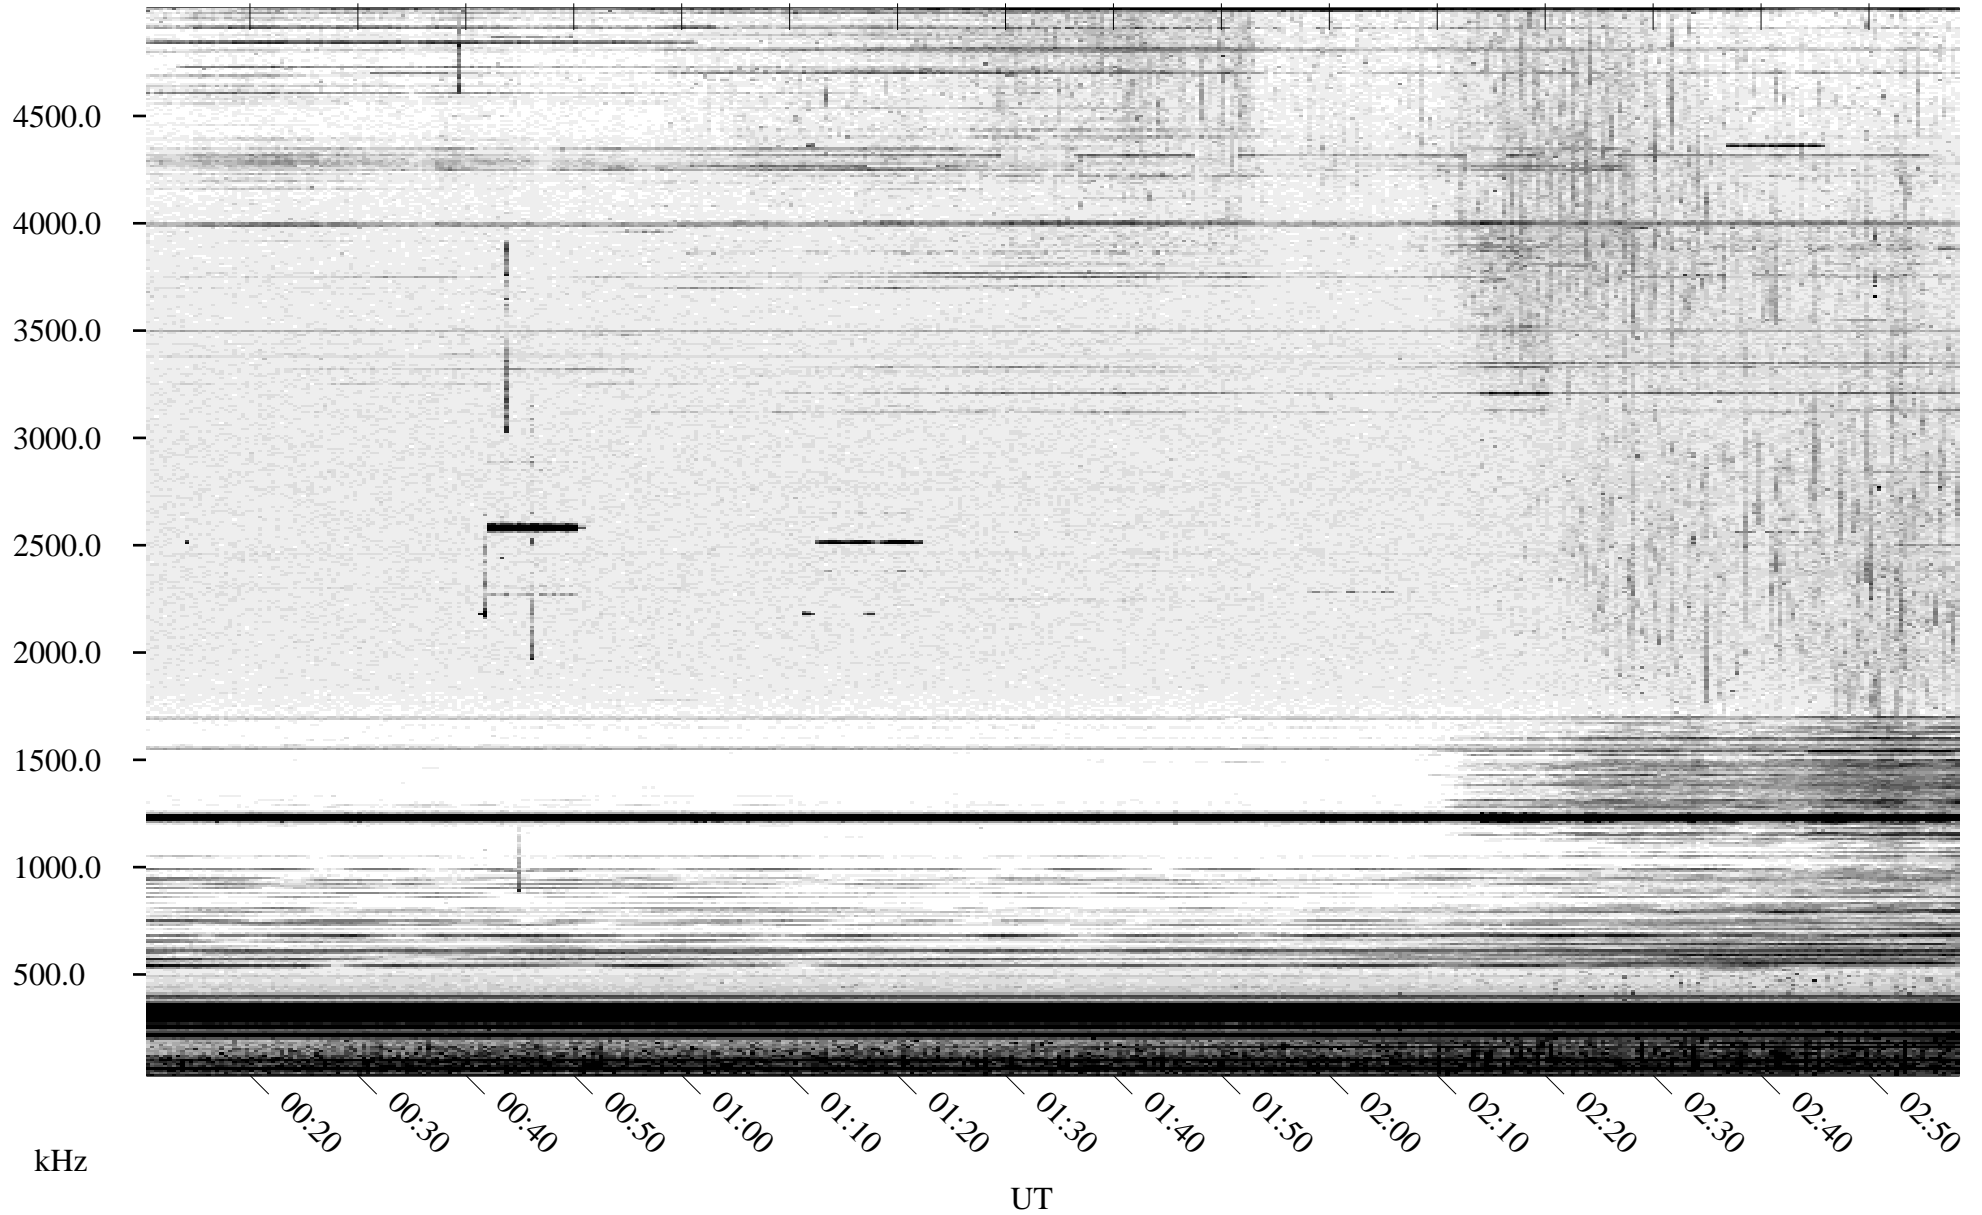

# 08/14/2005 Churchill, Manitoba

Linear Scale    Black = 161    White = 15

ch05226l.r01m max\_12

Page 1

# 08/15/2005 Churchill, Manitoba

Linear Scale    Black = 161    White = 15

ch05226l.r01m max\_12

Page 2

# 08/15/2005 Churchill, Manitoba

Linear Scale    Black = 161    White = 15

ch05226l.r01m max\_12

Page 3

# 08/15/2005 Churchill, Manitoba

Linear Scale    Black = 161    White = 15

ch05226l.r01m max\_12

Page 4