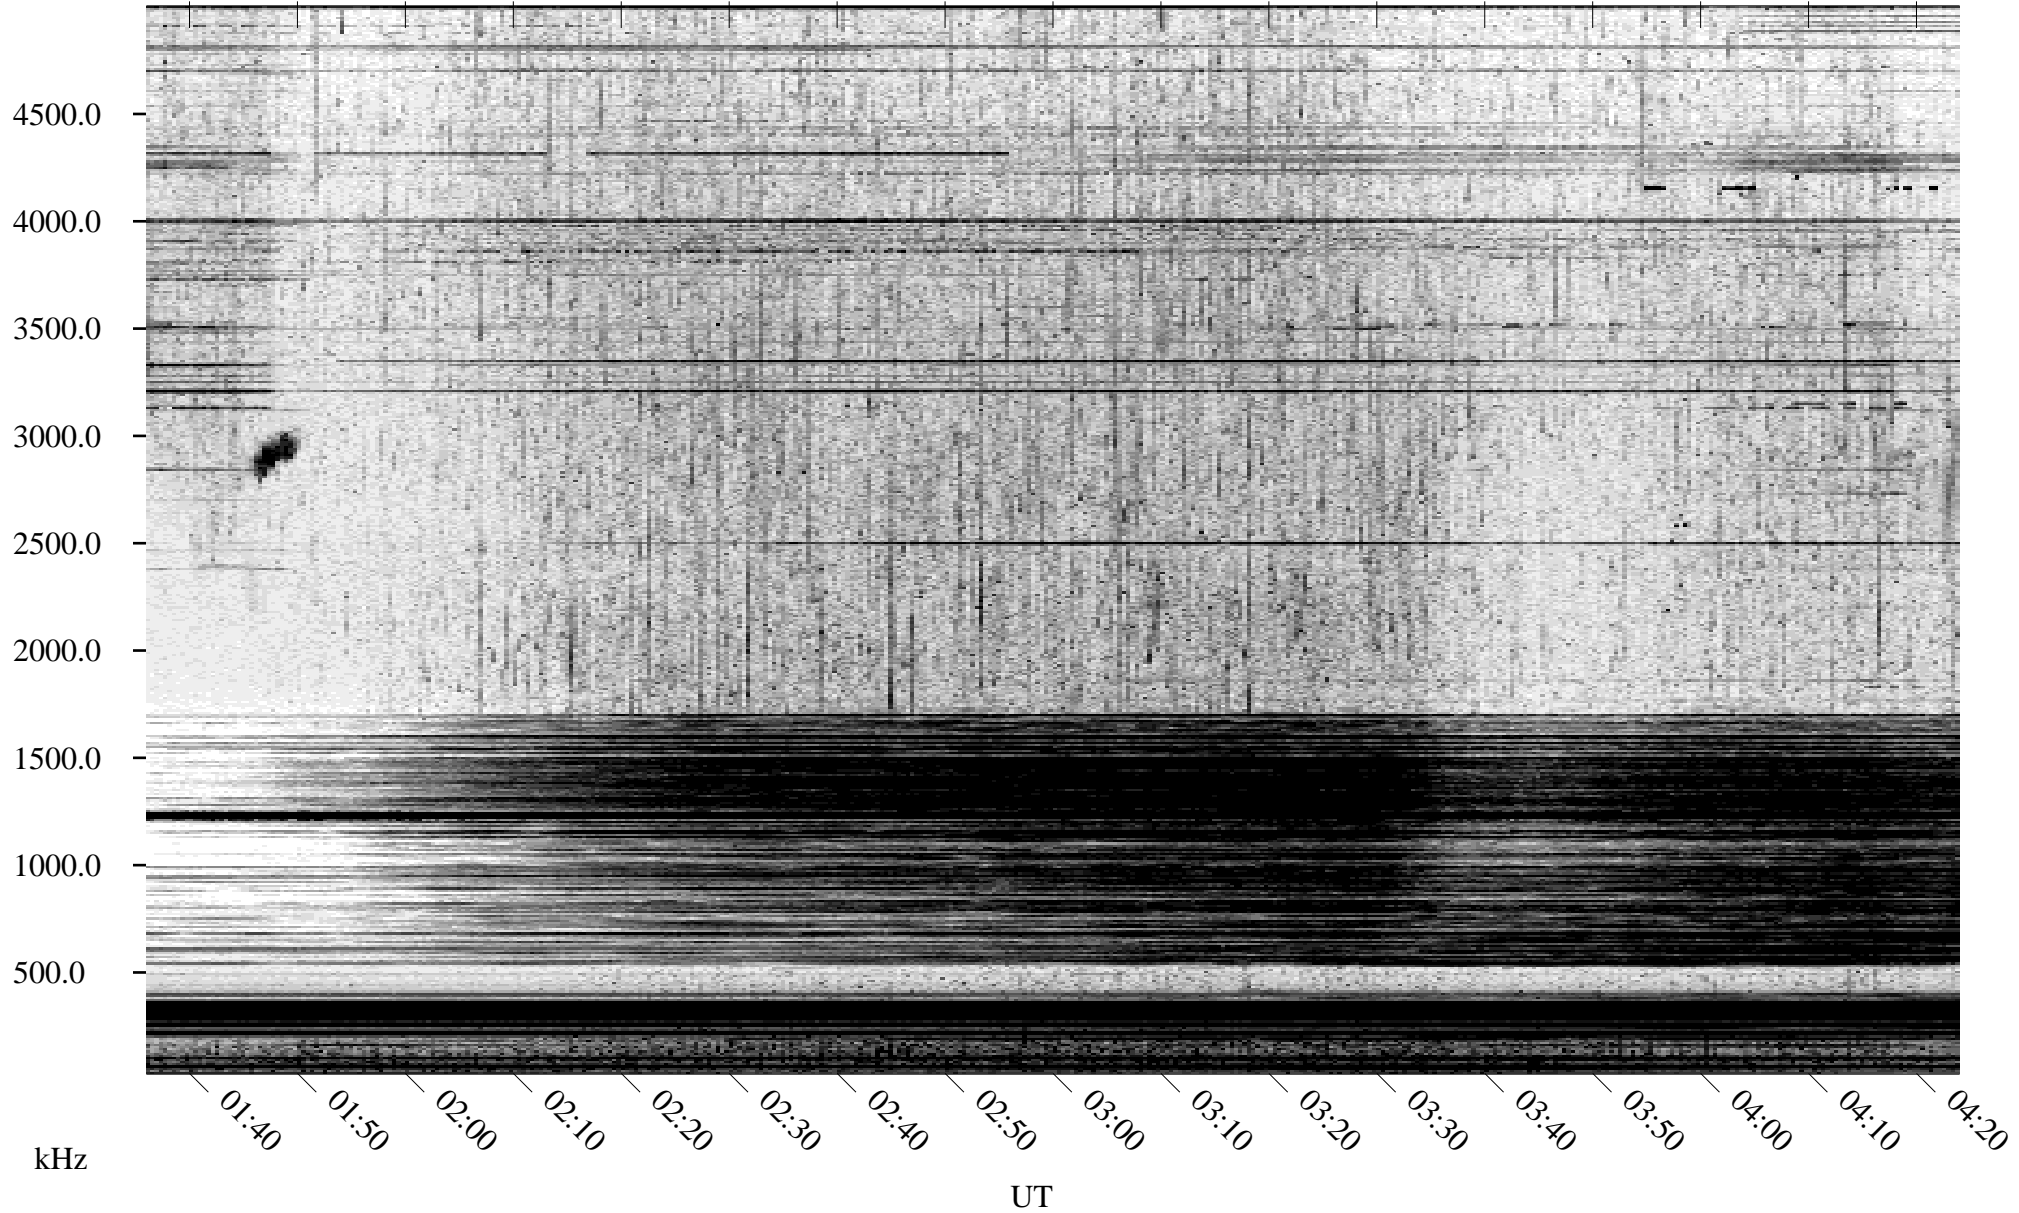

08/15/2005 Churchill, Manitoba

Linear Scale Black = 161 White = 15

ch052271.r00m max_12

Page 1

08/15/2005 Churchill, Manitoba

Linear Scale Black = 161 White = 15

ch052271.r00m max_12

Page 2

08/16/2005 Churchill, Manitoba

Linear Scale Black = 161 White = 15

ch052271.r00m max_12

Page 3

08/16/2005 Churchill, Manitoba

Linear Scale Black = 161 White = 15

ch052271.r00m max_12

Page 4

08/16/2005 Churchill, Manitoba

Linear Scale Black = 161 White = 15

ch052271.r00m max_12

Page 5

08/16/2005 Churchill, Manitoba

Linear Scale Black = 161 White = 15

ch05227l.r00m max_12

Page 6

08/16/2005 Churchill, Manitoba

Linear Scale Black = 161 White = 15

ch052271.r00m max_12

Page 7

08/16/2005 Churchill, Manitoba

Linear Scale Black = 161 White = 15

ch052271.r00m max_12

Page 8