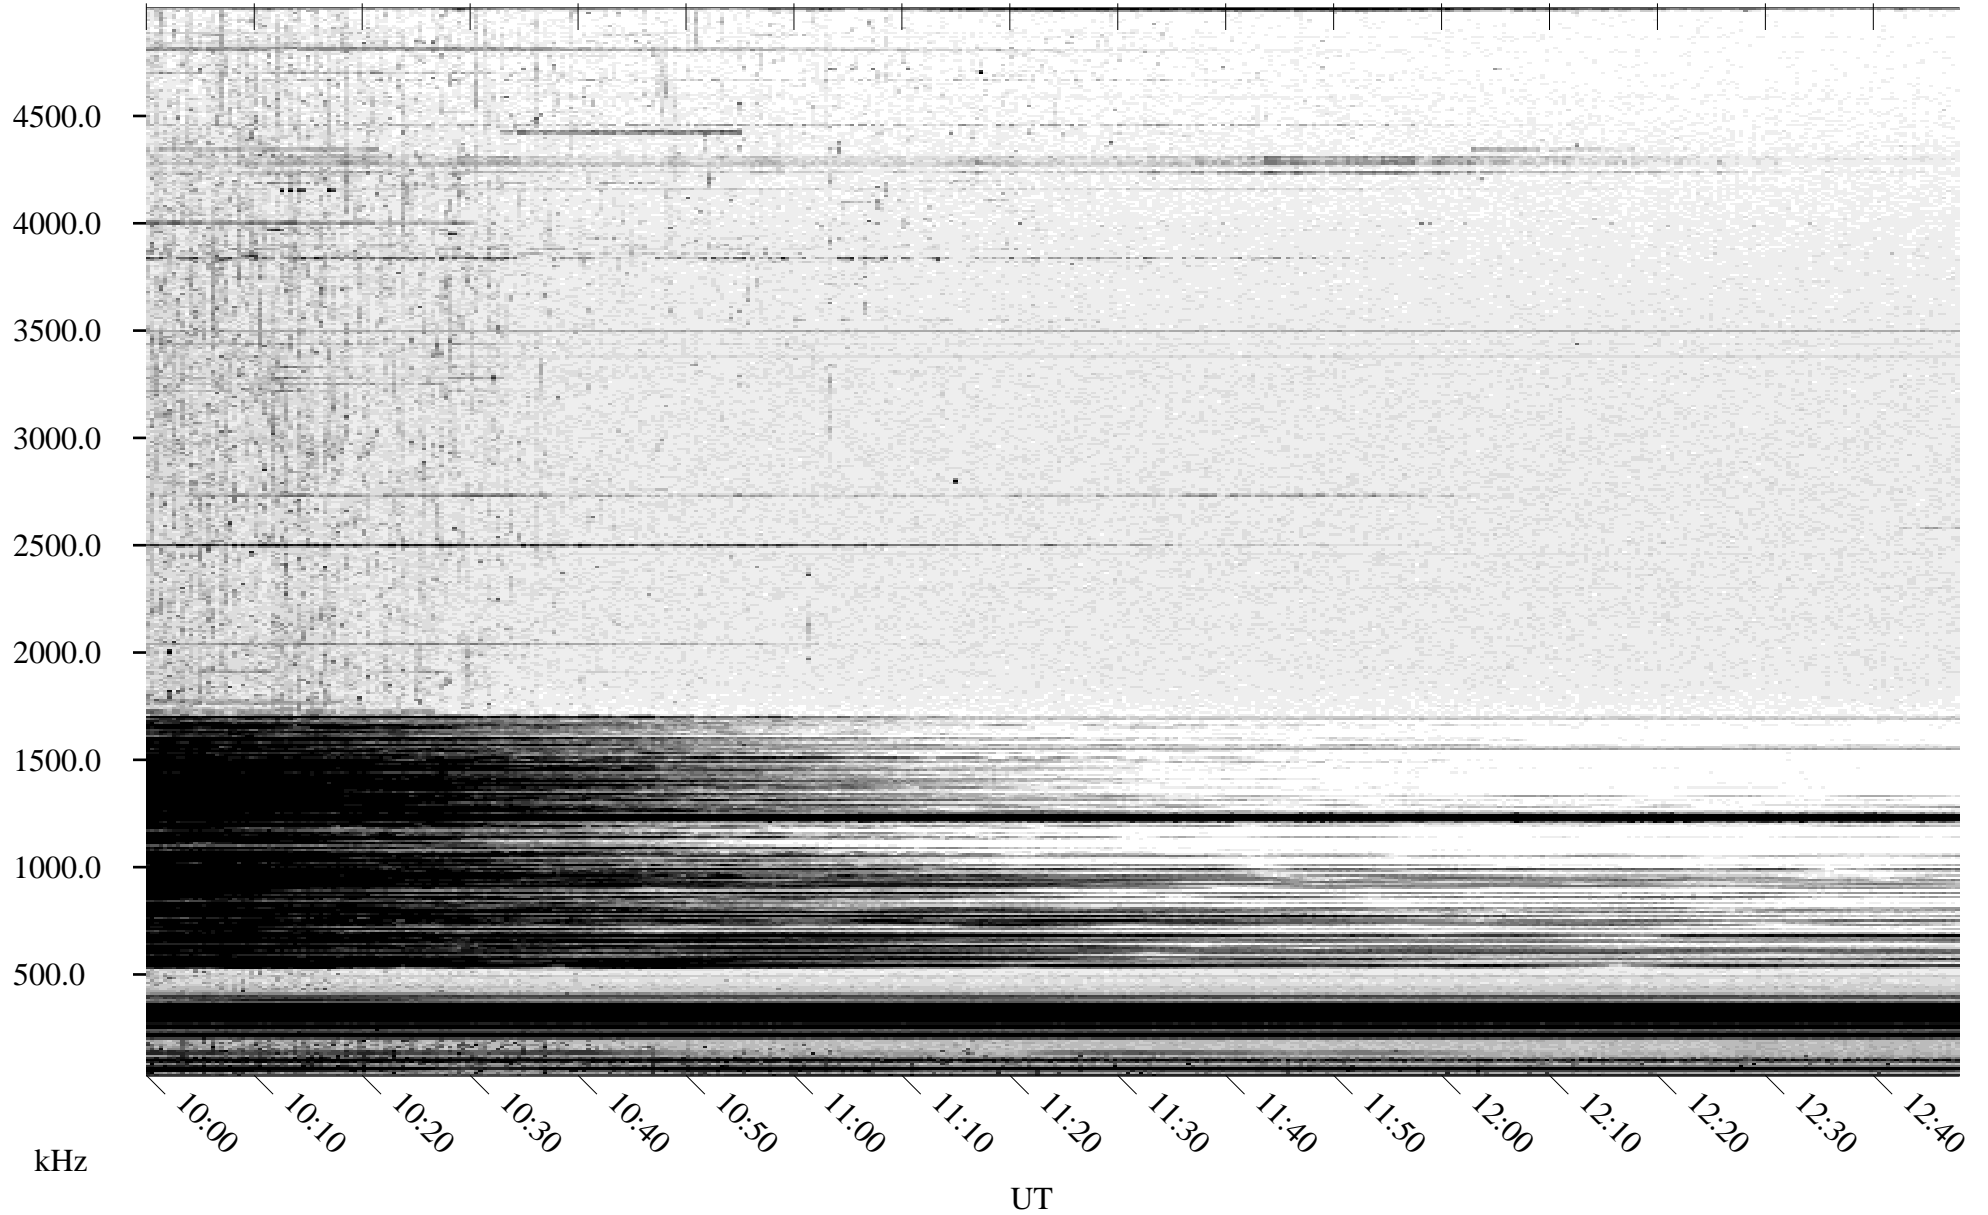

08/15/2005 Churchill, Manitoba

Linear Scale Black = 161 White = 15

ch052271.r00m max_12

Page 1

08/15/2005 Churchill, Manitoba

Linear Scale Black = 161 White = 15

ch052271.r00m max_12

Page 2

08/16/2005 Churchill, Manitoba

Linear Scale Black = 161 White = 15

ch052271.r00m max_12

Page 3

08/16/2005 Churchill, Manitoba

Linear Scale Black = 161 White = 15

ch052271.r00m max_12

Page 4

08/16/2005 Churchill, Manitoba

Linear Scale Black = 161 White = 15

ch052271.r00m max_12

Page 5

08/16/2005 Churchill, Manitoba

Linear Scale Black = 161 White = 15

ch05227l.r00m max_12

Page 6

08/16/2005 Churchill, Manitoba

Linear Scale Black = 161 White = 15

ch052271.r00m max_12

Page 7

08/16/2005 Churchill, Manitoba

Linear Scale Black = 161 White = 15

ch052271.r00m max_12

Page 8