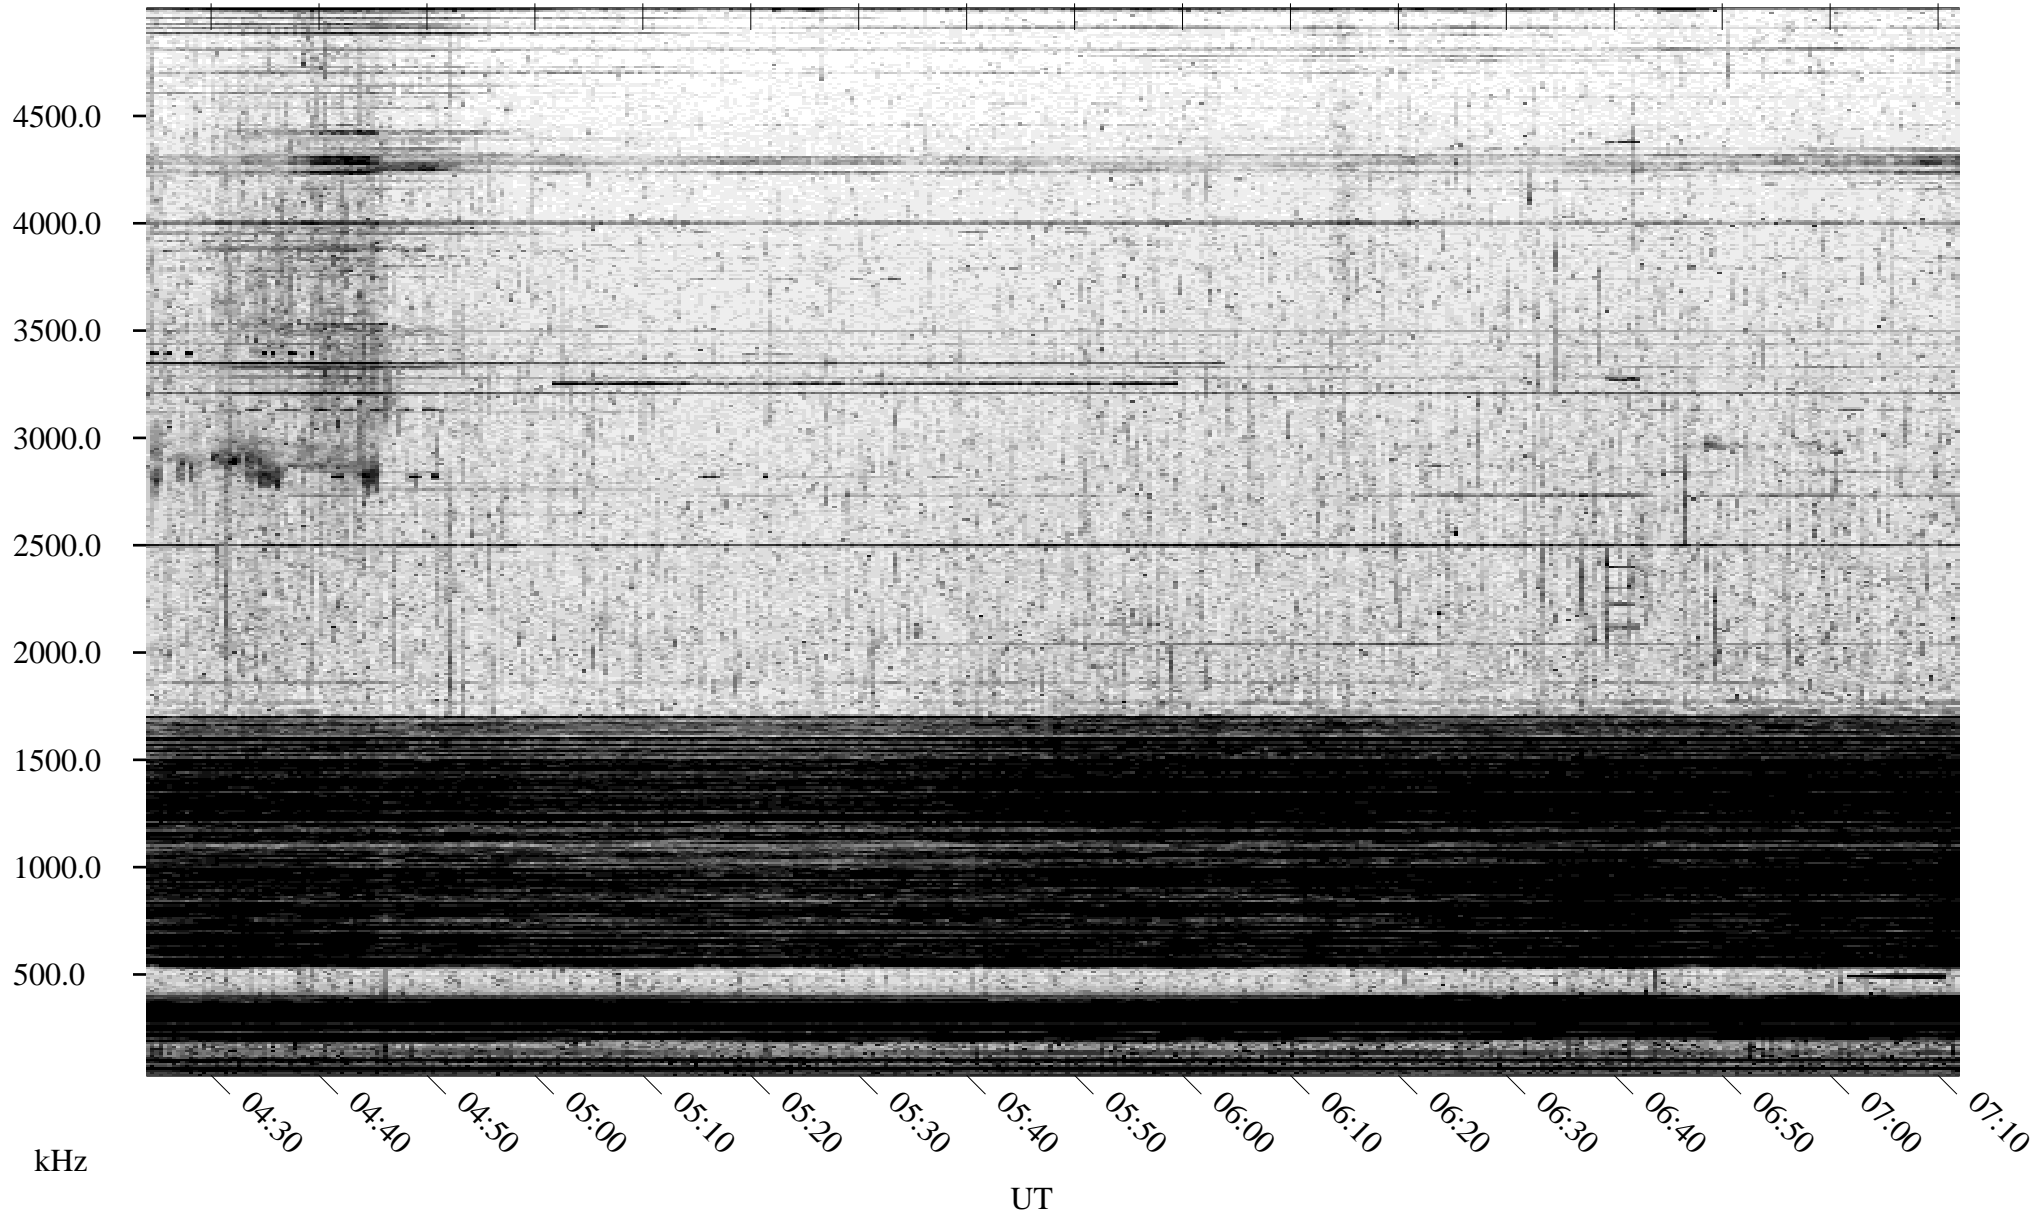

08/15/2005 Churchill, Manitoba

Linear Scale Black = 161 White = 15

ch052271.r00m max_12

Page 1

08/15/2005 Churchill, Manitoba

Linear Scale Black = 161 White = 15

ch052271.r00m max_12

Page 2

08/16/2005 Churchill, Manitoba

Linear Scale Black = 161 White = 15

ch052271.r00m max_12

Page 3

08/16/2005 Churchill, Manitoba

Linear Scale Black = 161 White = 15

ch052271.r00m max_12

Page 4

08/16/2005 Churchill, Manitoba

Linear Scale Black = 161 White = 15

ch052271.r00m max_12

Page 5

08/16/2005 Churchill, Manitoba

Linear Scale Black = 161 White = 15

ch05227l.r00m max_12

Page 6

08/16/2005 Churchill, Manitoba

Linear Scale Black = 161 White = 15

ch052271.r00m max_12

Page 7

08/16/2005 Churchill, Manitoba

Linear Scale Black = 161 White = 15

ch052271.r00m max_12

Page 8