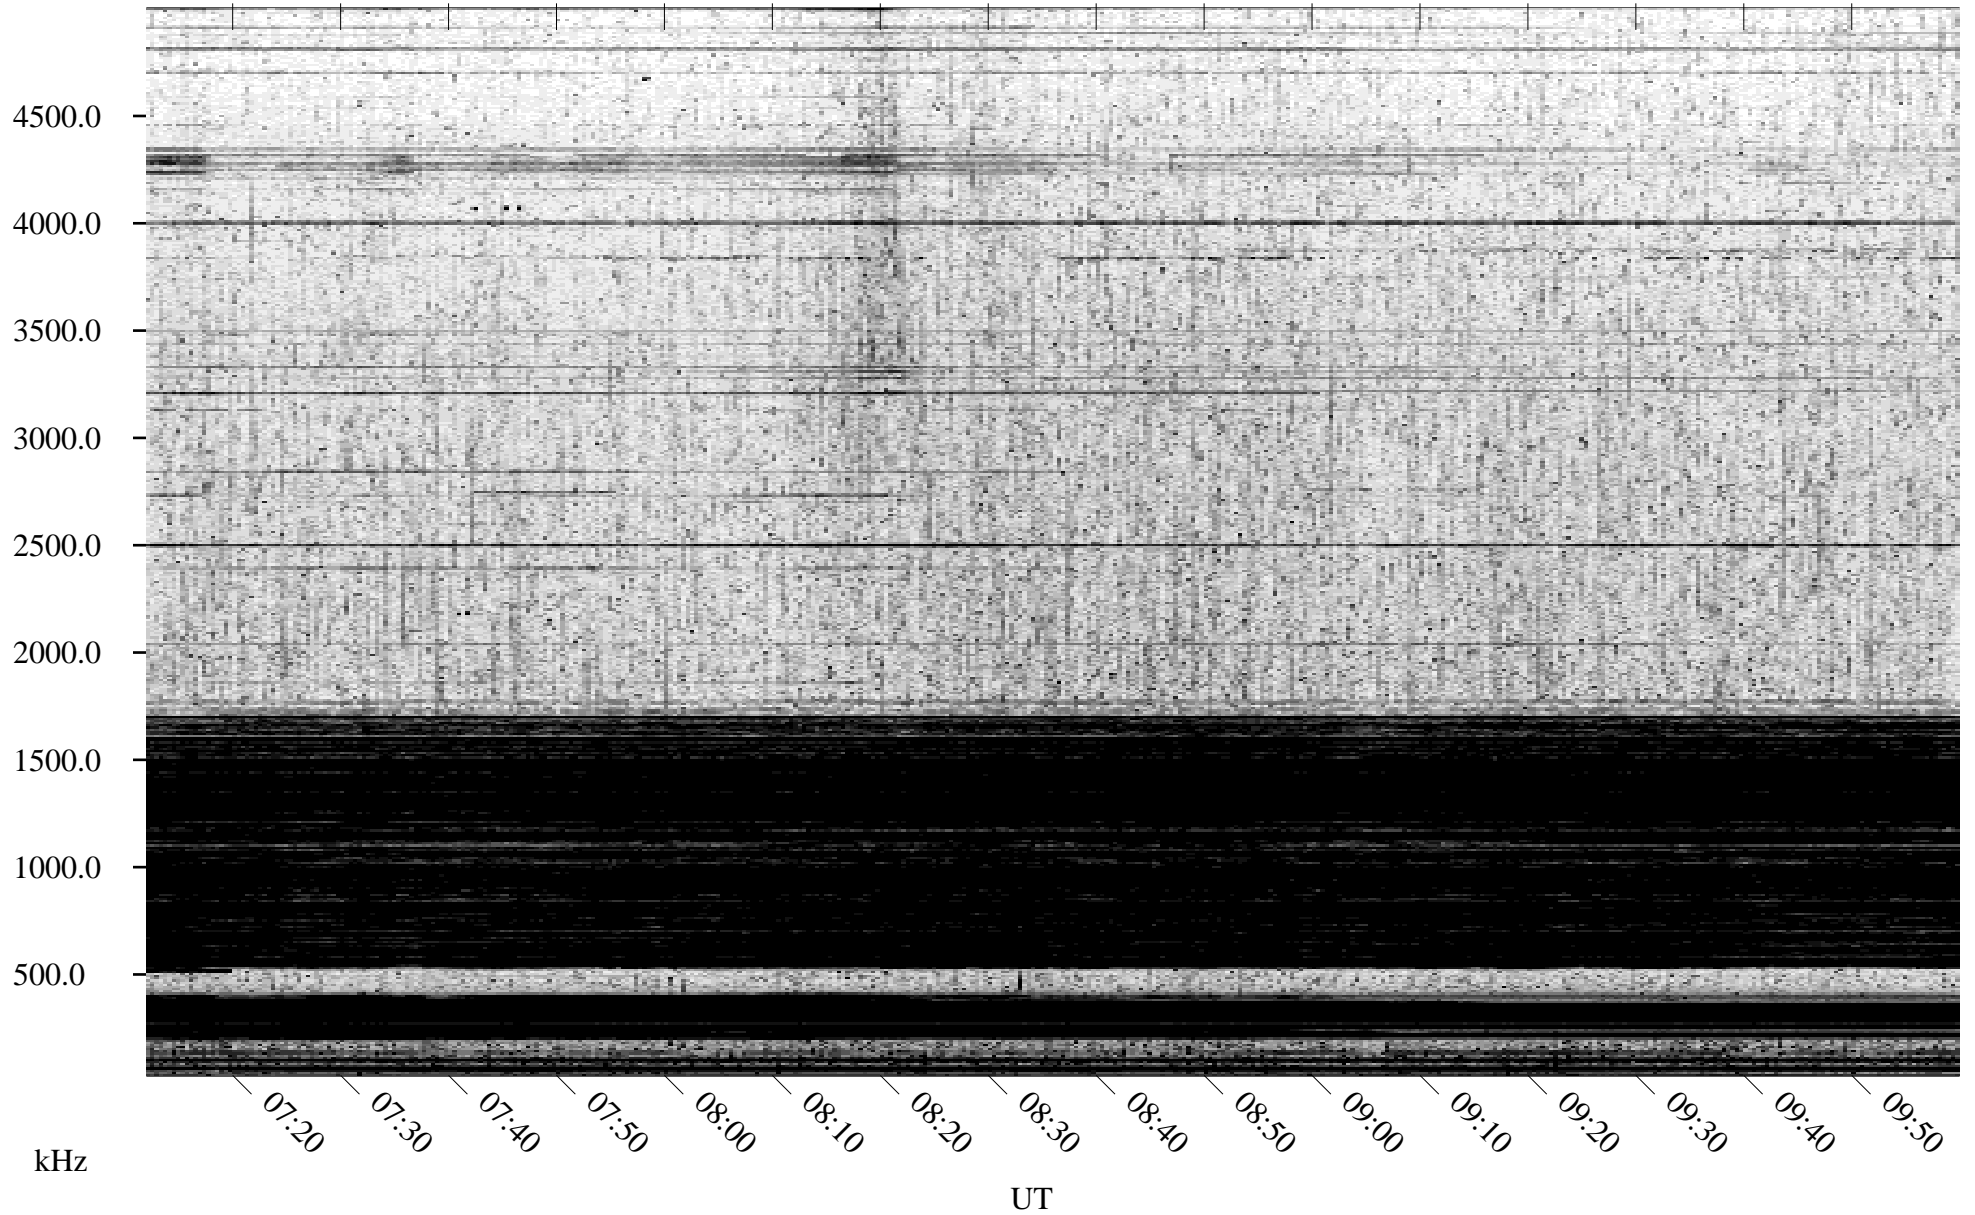

08/15/2005 Churchill, Manitoba

Linear Scale Black = 161 White = 15

ch052271.r00m max_12

Page 1

08/15/2005 Churchill, Manitoba

Linear Scale Black = 161 White = 15

ch052271.r00m max_12

Page 2

08/16/2005 Churchill, Manitoba

Linear Scale Black = 161 White = 15

ch052271.r00m max_12

Page 3

08/16/2005 Churchill, Manitoba

Linear Scale Black = 161 White = 15

ch052271.r00m max_12

Page 4

08/16/2005 Churchill, Manitoba

Linear Scale Black = 161 White = 15

ch052271.r00m max_12

Page 5

08/16/2005 Churchill, Manitoba

Linear Scale Black = 161 White = 15

ch05227l.r00m max_12

Page 6

08/16/2005 Churchill, Manitoba

Linear Scale Black = 161 White = 15

ch052271.r00m max_12

Page 7

08/16/2005 Churchill, Manitoba

Linear Scale Black = 161 White = 15

ch052271.r00m max_12

Page 8