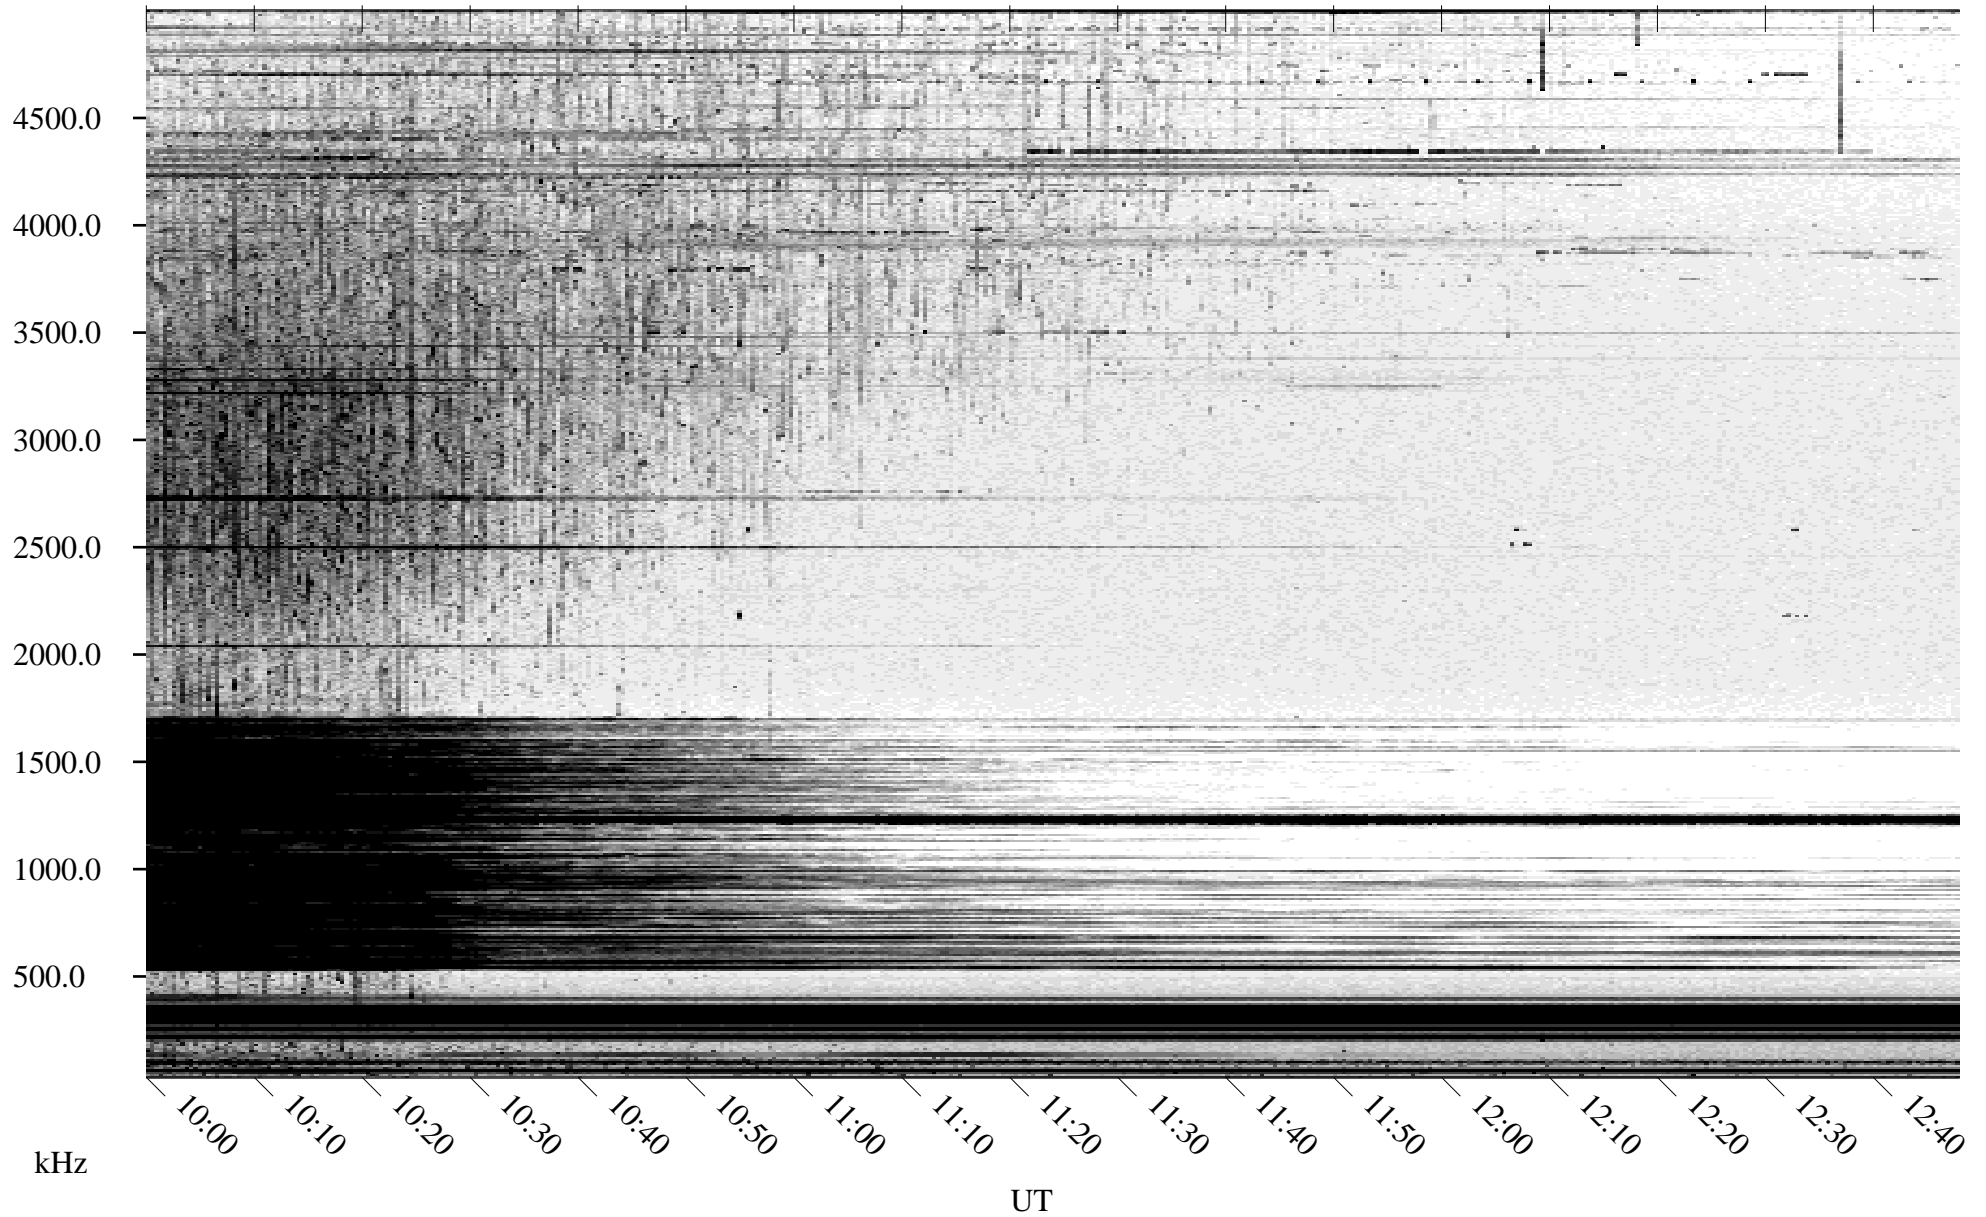

08/16/2005 Churchill, Manitoba

Linear Scale Black = 161 White = 15

ch05228l.r00m max_12

Page 1

08/16/2005 Churchill, Manitoba

Linear Scale Black = 161 White = 15

ch05228l.r00m max_12

Page 2

08/17/2005 Churchill, Manitoba

Linear Scale Black = 161 White = 15

ch05228l.r00m max_12

Page 3

08/17/2005 Churchill, Manitoba

Linear Scale Black = 161 White = 15

ch05228l.r00m max_12

Page 4

08/17/2005 Churchill, Manitoba

Linear Scale Black = 161 White = 15

ch05228l.r00m max_12

Page 5

08/17/2005 Churchill, Manitoba

Linear Scale Black = 161 White = 15

ch05228l.r00m max_12

Page 6

08/17/2005 Churchill, Manitoba

Linear Scale Black = 161 White = 15

ch05228l.r00m max_12

Page 7

08/17/2005 Churchill, Manitoba

Linear Scale Black = 161 White = 15

ch05228l.r00m max_12

Page 8