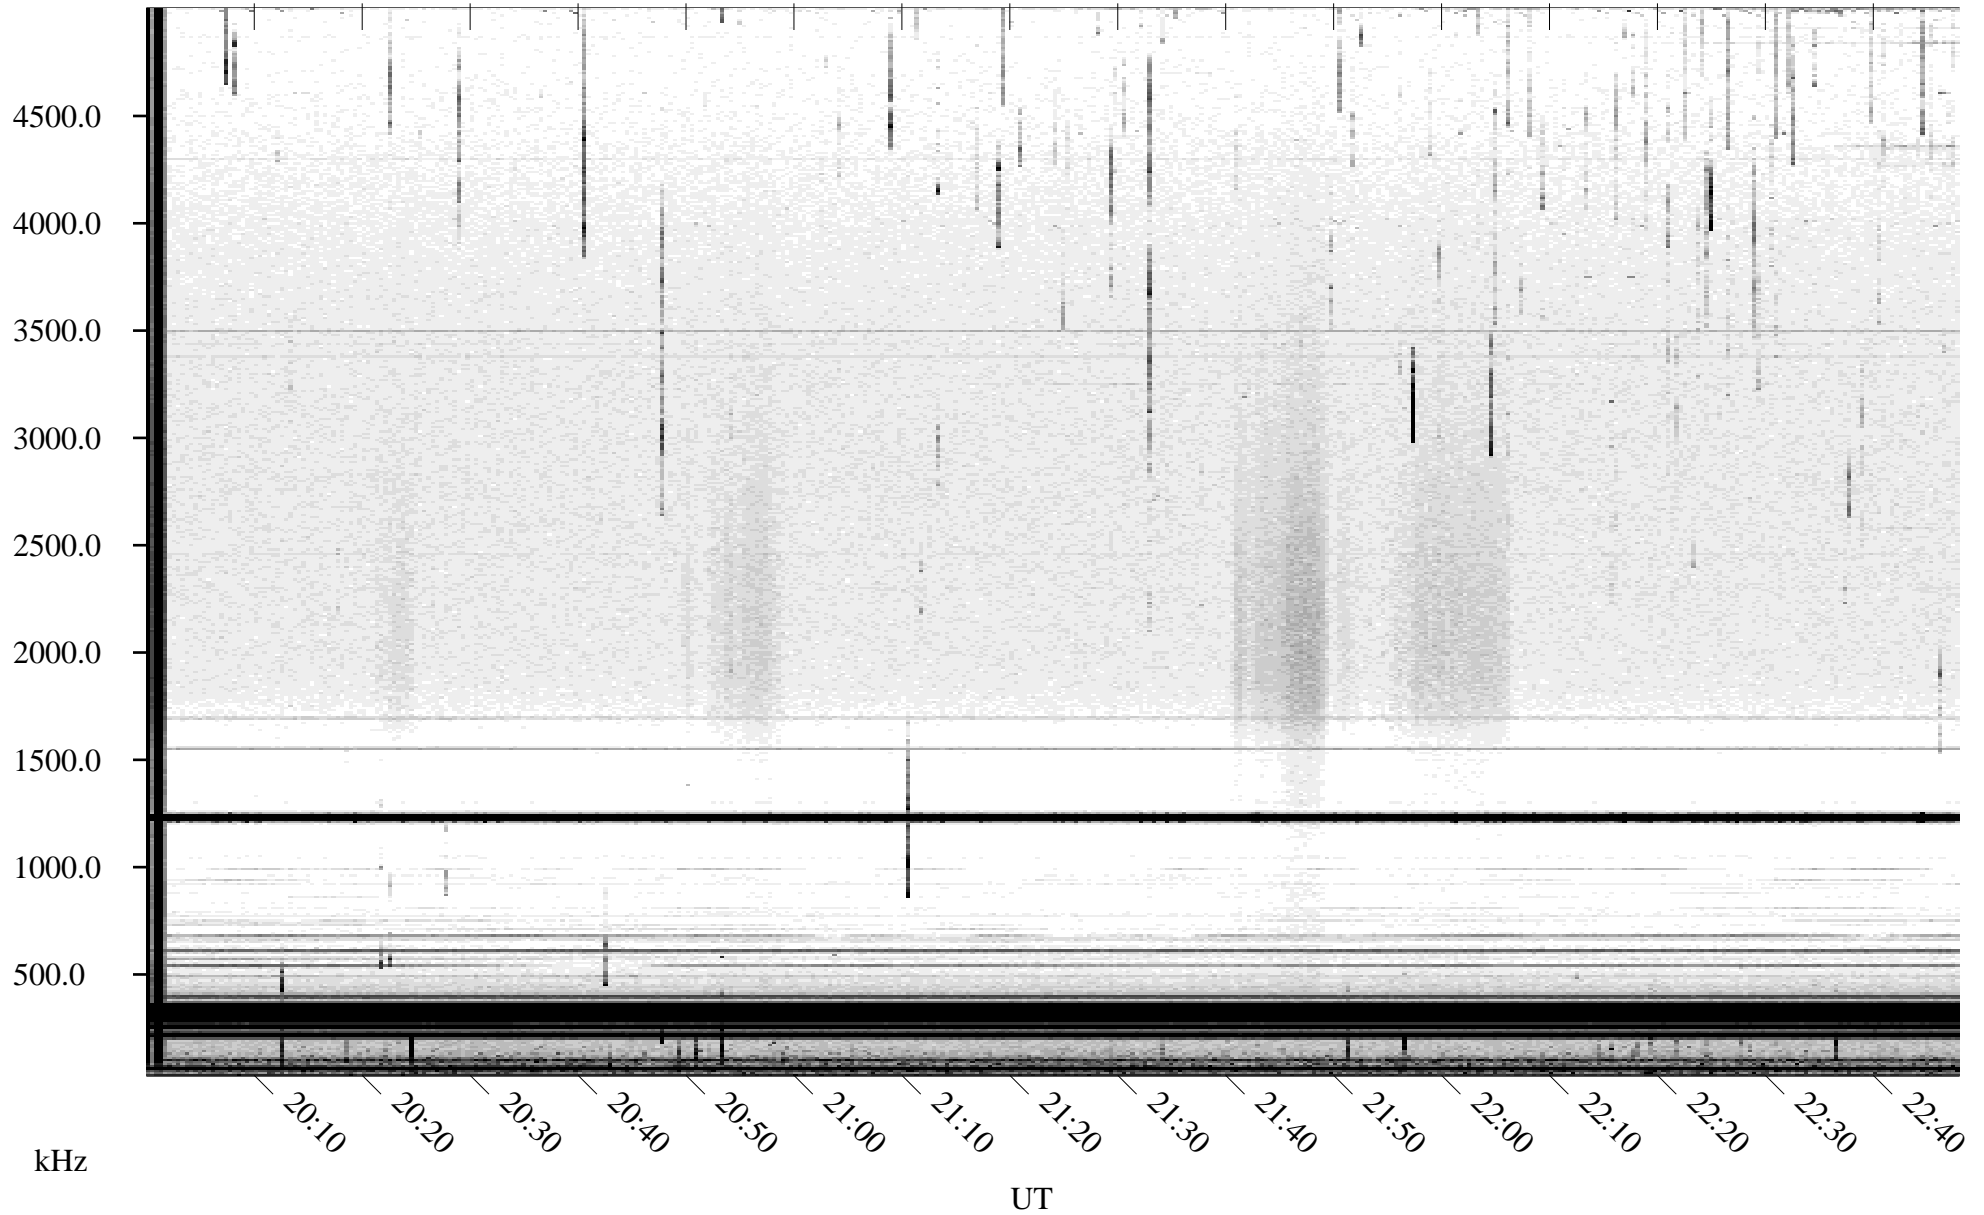

08/16/2005 Churchill, Manitoba

Linear Scale Black = 161 White = 15

ch05228l.r00m max_12

Page 1

08/16/2005 Churchill, Manitoba

Linear Scale Black = 161 White = 15

ch05228l.r00m max_12

Page 2

08/17/2005 Churchill, Manitoba

Linear Scale Black = 161 White = 15

ch05228l.r00m max_12

Page 3

08/17/2005 Churchill, Manitoba

Linear Scale Black = 161 White = 15

ch05228l.r00m max_12

Page 4

08/17/2005 Churchill, Manitoba

Linear Scale Black = 161 White = 15

ch05228l.r00m max_12

Page 5

08/17/2005 Churchill, Manitoba

Linear Scale Black = 161 White = 15

ch05228l.r00m max_12

Page 6

08/17/2005 Churchill, Manitoba

Linear Scale Black = 161 White = 15

ch05228l.r00m max_12

Page 7

08/17/2005 Churchill, Manitoba

Linear Scale Black = 161 White = 15

ch05228l.r00m max_12

Page 8