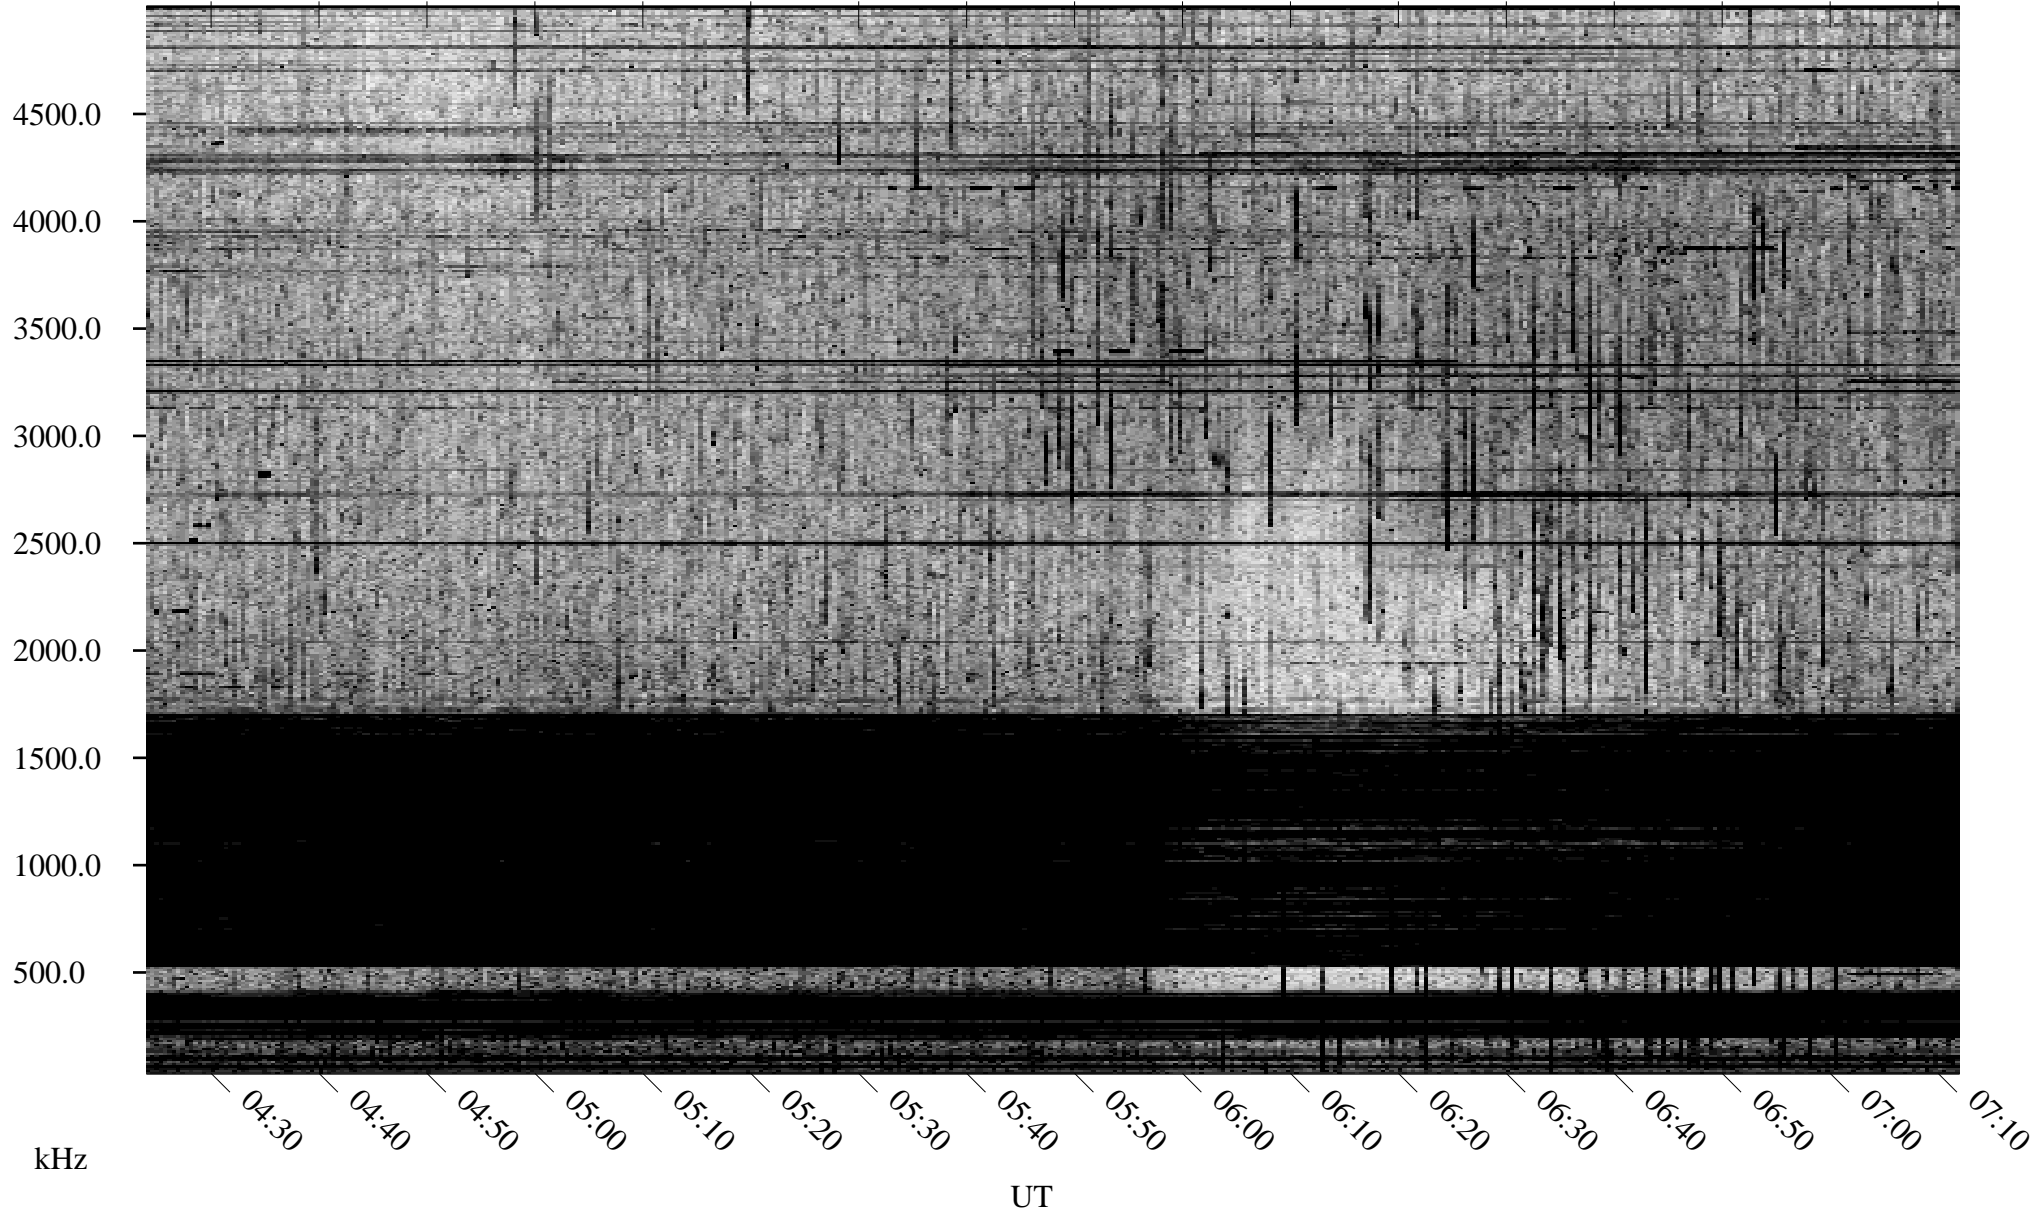

08/16/2005 Churchill, Manitoba

Linear Scale Black = 161 White = 15

ch05228l.r00m max_12

Page 1

08/16/2005 Churchill, Manitoba

Linear Scale Black = 161 White = 15

ch05228l.r00m max_12

Page 2

08/17/2005 Churchill, Manitoba

Linear Scale Black = 161 White = 15

ch05228l.r00m max_12

Page 3

08/17/2005 Churchill, Manitoba

Linear Scale Black = 161 White = 15

ch05228l.r00m max_12

Page 4

08/17/2005 Churchill, Manitoba

Linear Scale Black = 161 White = 15

ch05228l.r00m max_12

Page 5

08/17/2005 Churchill, Manitoba

Linear Scale Black = 161 White = 15

ch05228l.r00m max_12

Page 6

08/17/2005 Churchill, Manitoba

Linear Scale Black = 161 White = 15

ch05228l.r00m max_12

Page 7

08/17/2005 Churchill, Manitoba

Linear Scale Black = 161 White = 15

ch05228l.r00m max_12

Page 8