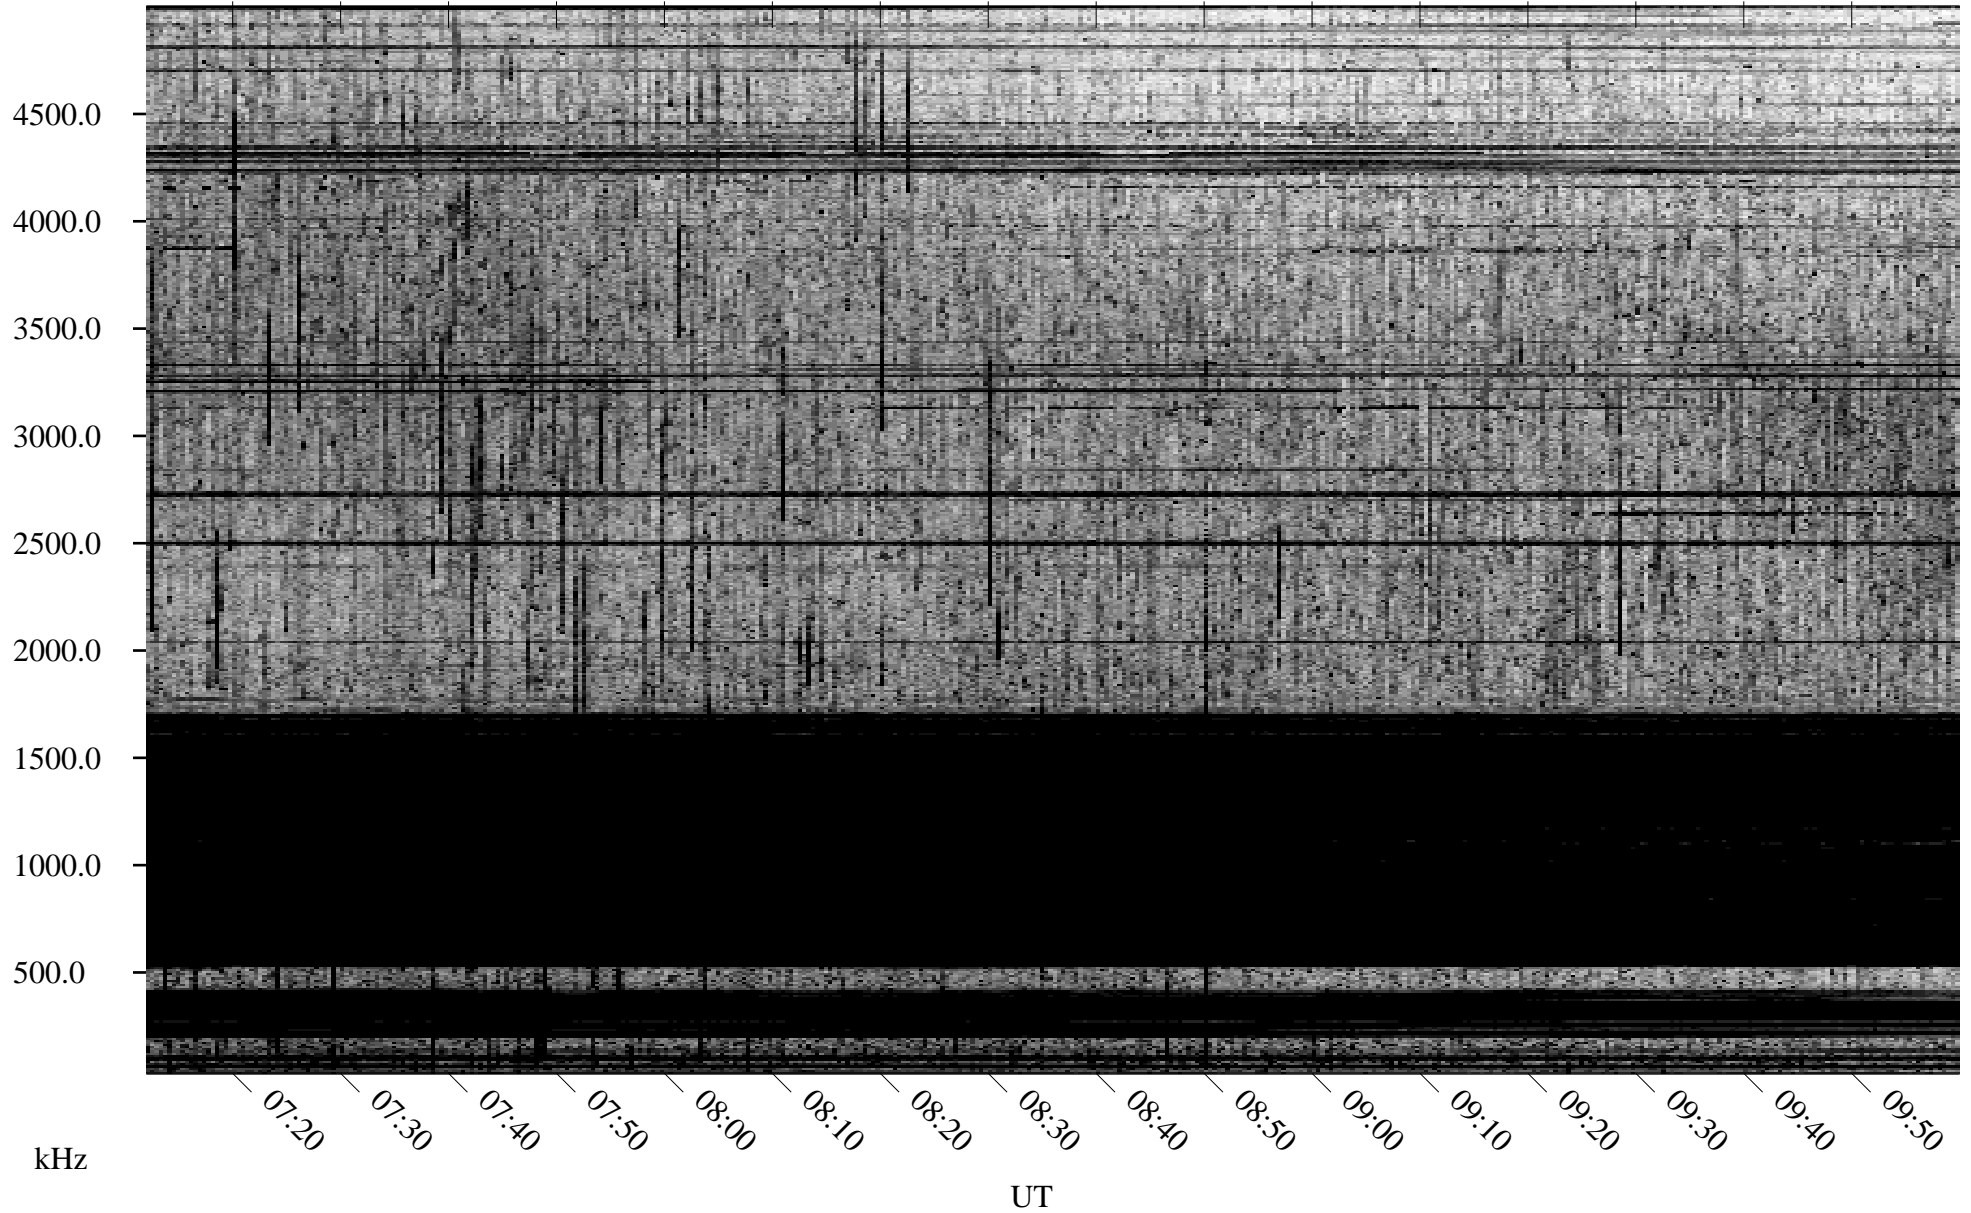

08/16/2005 Churchill, Manitoba

Linear Scale Black = 161 White = 15

ch05228l.r00m max_12

Page 1

08/16/2005 Churchill, Manitoba

Linear Scale Black = 161 White = 15

ch05228l.r00m max_12

Page 2

08/17/2005 Churchill, Manitoba

Linear Scale Black = 161 White = 15

ch05228l.r00m max_12

Page 3

08/17/2005 Churchill, Manitoba

Linear Scale Black = 161 White = 15

ch05228l.r00m max_12

Page 4

08/17/2005 Churchill, Manitoba

Linear Scale Black = 161 White = 15

ch05228l.r00m max_12

Page 5

08/17/2005 Churchill, Manitoba

Linear Scale Black = 161 White = 15

ch05228l.r00m max_12

Page 6

08/17/2005 Churchill, Manitoba

Linear Scale Black = 161 White = 15

ch05228l.r00m max_12

Page 7

08/17/2005 Churchill, Manitoba

Linear Scale Black = 161 White = 15

ch05228l.r00m max_12

Page 8