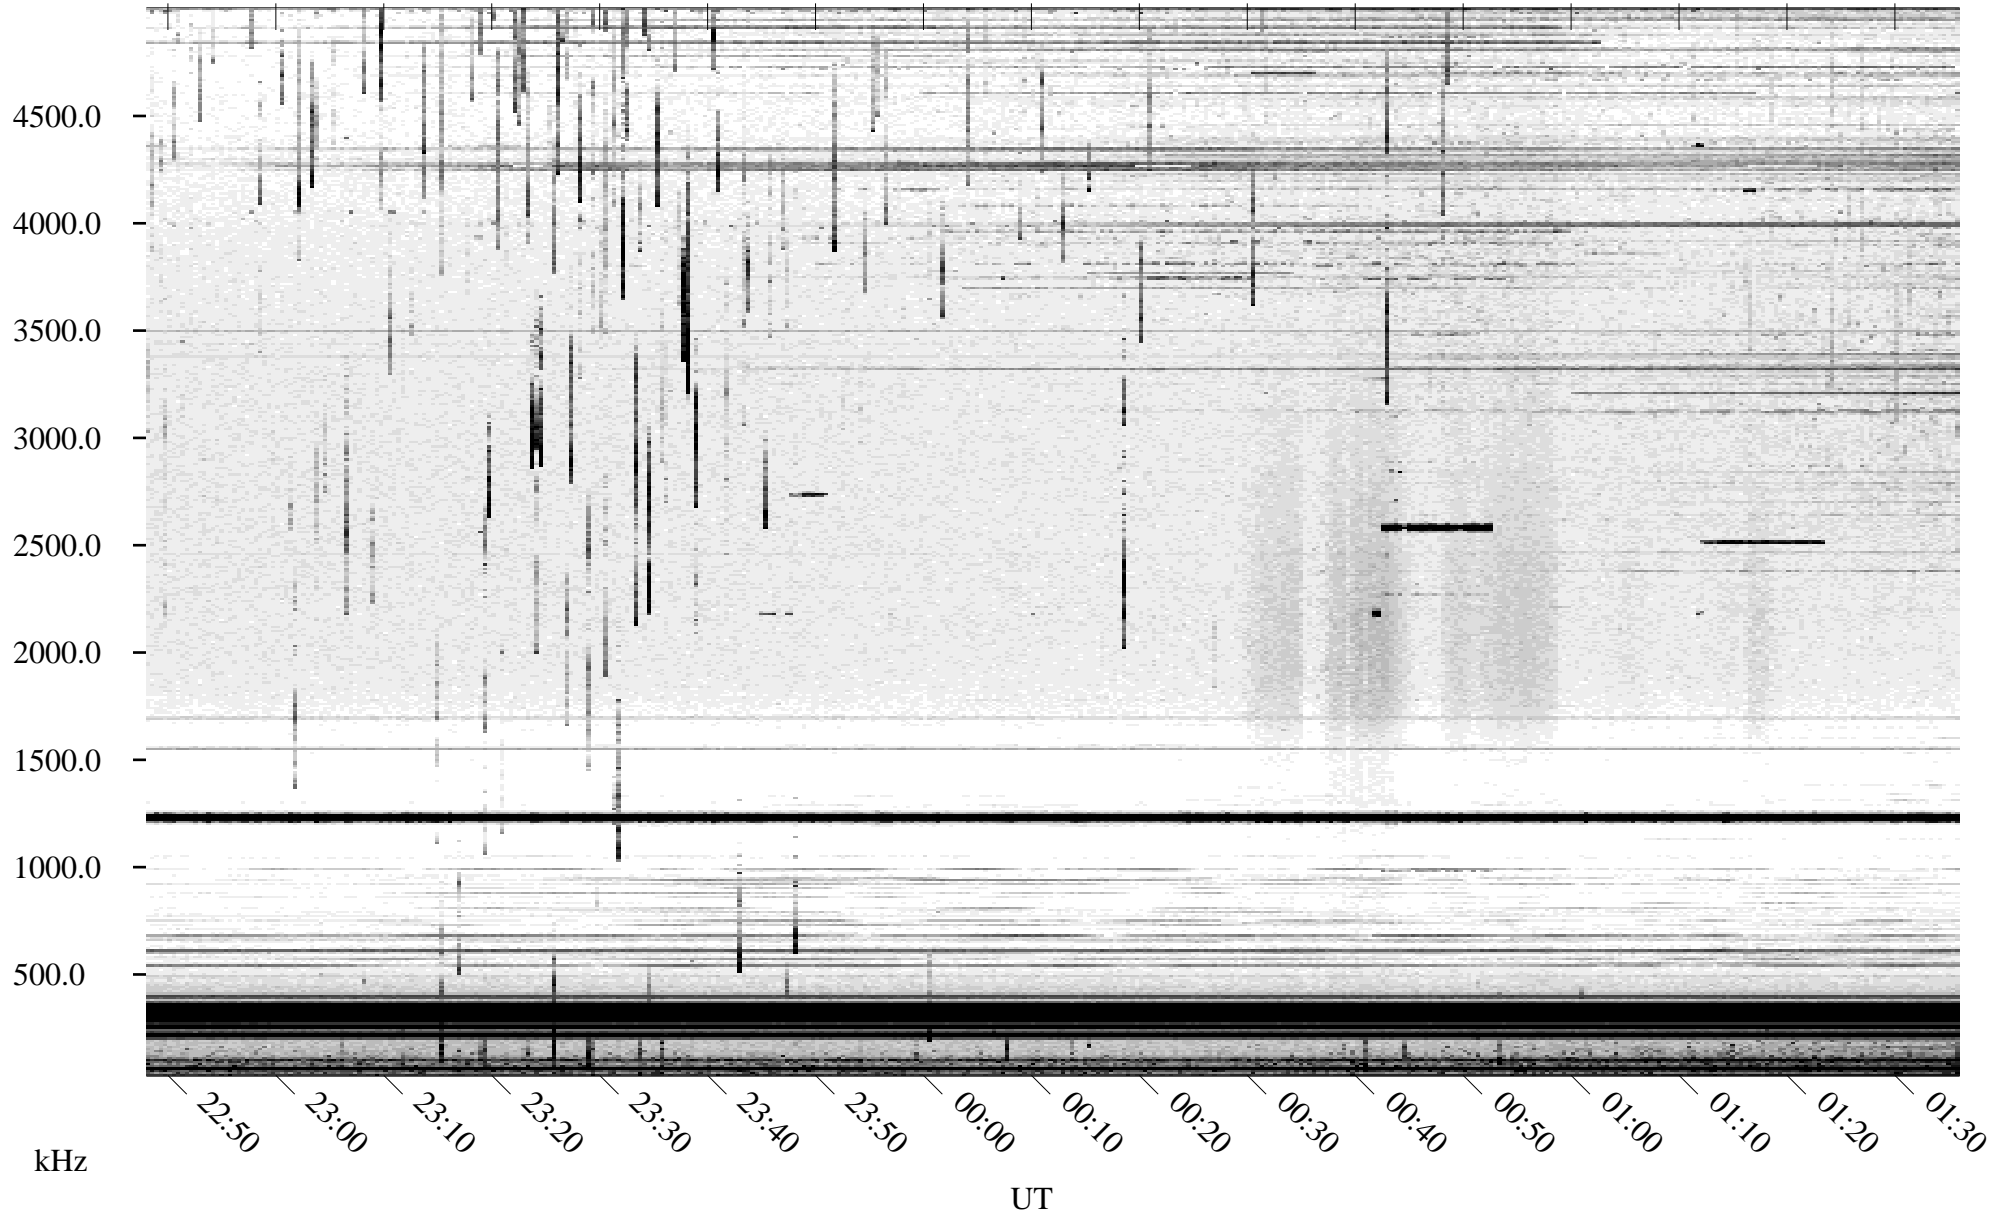

08/16/2005 Churchill, Manitoba

Linear Scale Black = 161 White = 15

ch05228l.r00m max_12

Page 1

08/16/2005 Churchill, Manitoba

Linear Scale Black = 161 White = 15

ch05228l.r00m max_12

Page 2

08/17/2005 Churchill, Manitoba

Linear Scale Black = 161 White = 15

ch05228l.r00m max_12

Page 3

08/17/2005 Churchill, Manitoba

Linear Scale Black = 161 White = 15

ch05228l.r00m max_12

Page 4

08/17/2005 Churchill, Manitoba

Linear Scale Black = 161 White = 15

ch05228l.r00m max_12

Page 5

08/17/2005 Churchill, Manitoba

Linear Scale Black = 161 White = 15

ch05228l.r00m max_12

Page 6

08/17/2005 Churchill, Manitoba

Linear Scale Black = 161 White = 15

ch05228l.r00m max_12

Page 7

08/17/2005 Churchill, Manitoba

Linear Scale Black = 161 White = 15

ch05228l.r00m max_12

Page 8