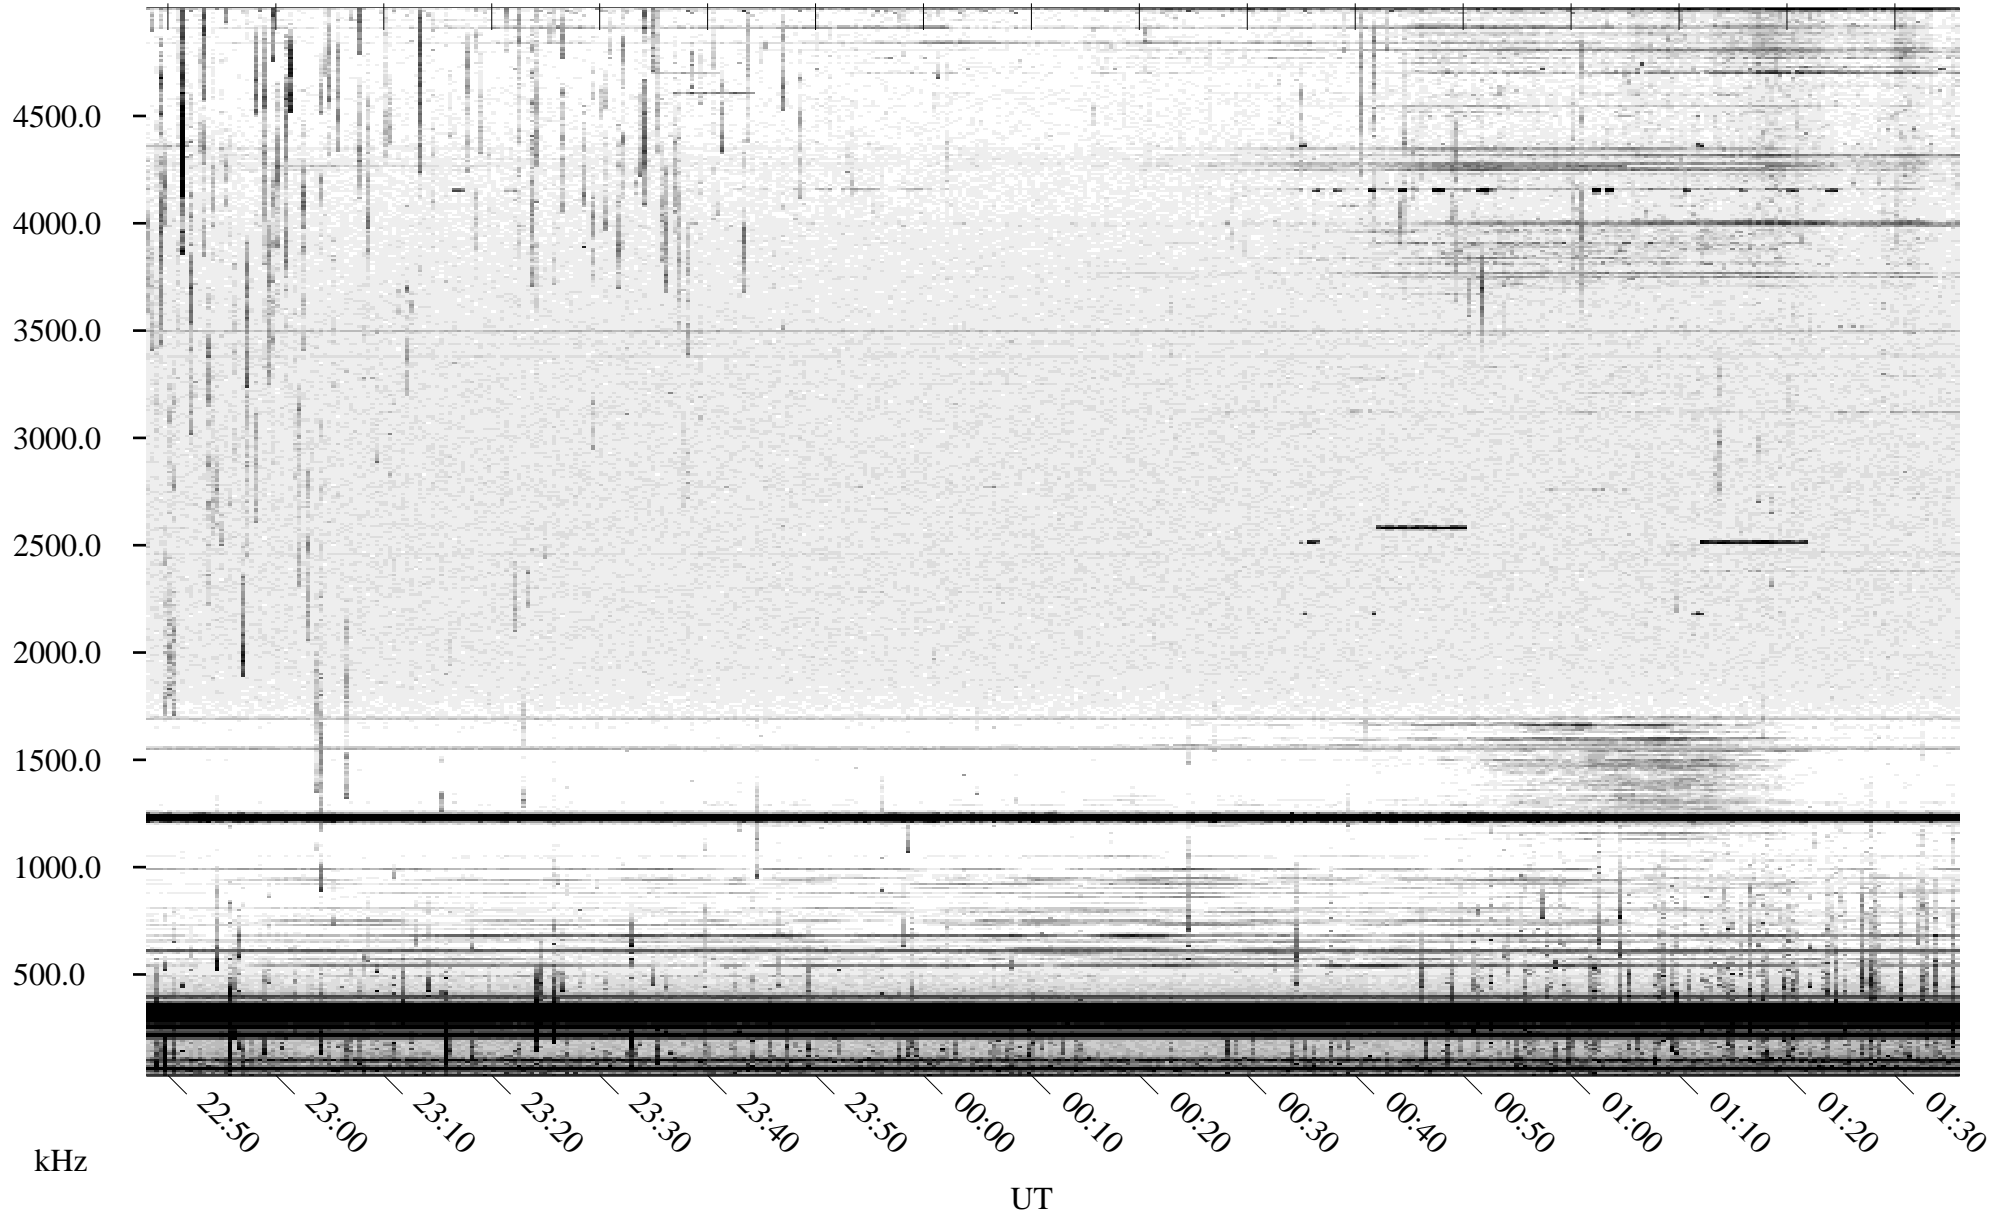

08/17/2005 Churchill, Manitoba

Linear Scale Black = 161 White = 15

ch05229l.r00m max_12

Page 1

08/17/2005 Churchill, Manitoba

Linear Scale Black = 161 White = 15

ch05229l.r00m max_12

Page 2

08/18/2005 Churchill, Manitoba

Linear Scale Black = 161 White = 15

ch05229l.r00m max_12

Page 3

08/18/2005 Churchill, Manitoba

Linear Scale Black = 161 White = 15

ch05229l.r00m max_12

Page 4

08/18/2005 Churchill, Manitoba

Linear Scale Black = 161 White = 15

ch05229l.r00m max_12

Page 5

08/18/2005 Churchill, Manitoba

Linear Scale Black = 161 White = 15

ch05229l.r00m max_12

Page 6

08/18/2005 Churchill, Manitoba

Linear Scale Black = 161 White = 15

ch05229l.r00m max_12

Page 7

08/18/2005 Churchill, Manitoba

Linear Scale Black = 161 White = 15

ch05229l.r00m max_12