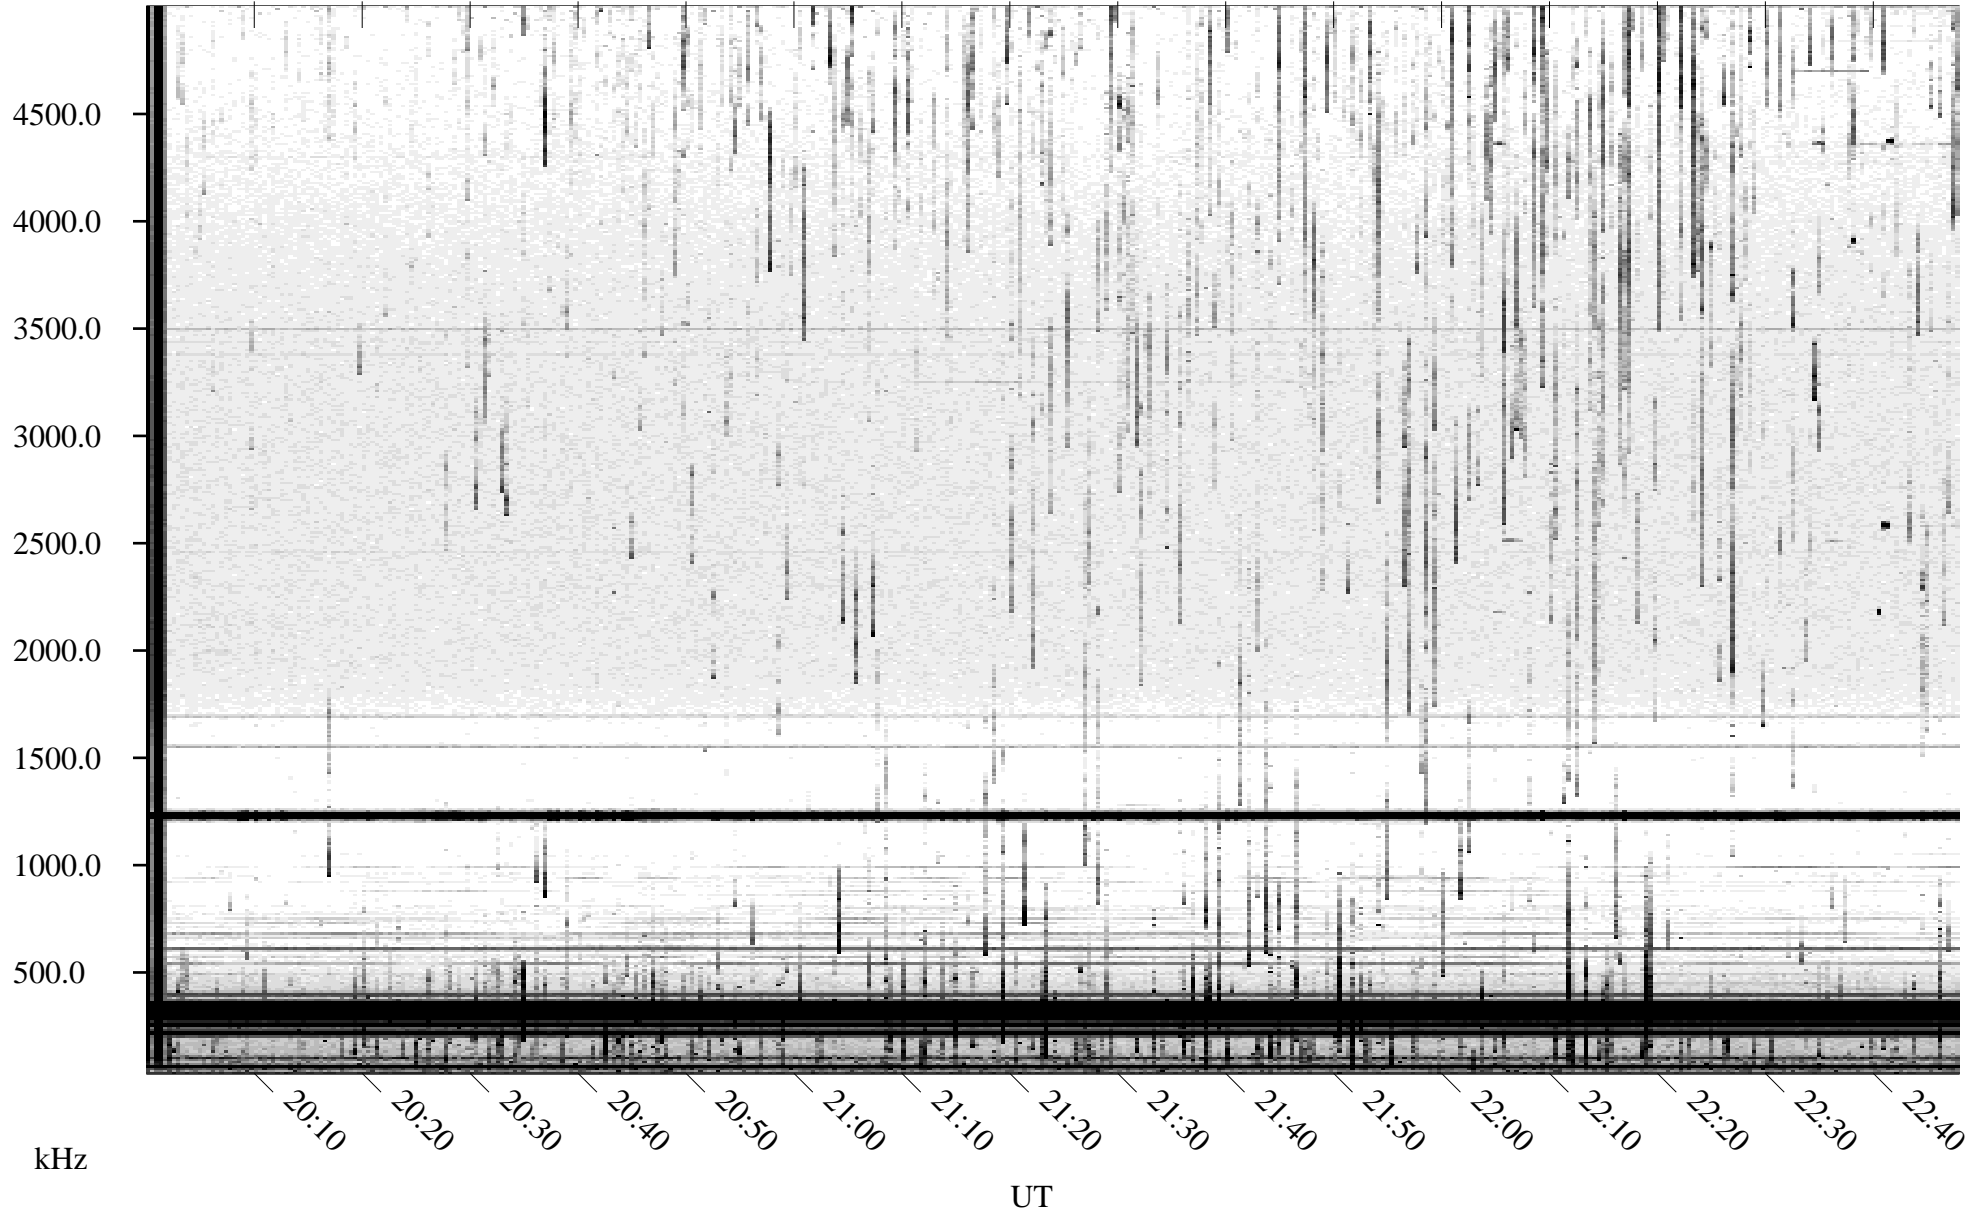

08/17/2005 Churchill, Manitoba

Linear Scale Black = 161 White = 15

ch05229l.r00m max_12

Page 1

08/17/2005 Churchill, Manitoba

Linear Scale Black = 161 White = 15

ch05229l.r00m max_12

Page 2

08/18/2005 Churchill, Manitoba

Linear Scale Black = 161 White = 15

ch05229l.r00m max_12

Page 3

08/18/2005 Churchill, Manitoba

Linear Scale Black = 161 White = 15

ch05229l.r00m max_12

Page 4

08/18/2005 Churchill, Manitoba

Linear Scale Black = 161 White = 15

ch05229l.r00m max_12

Page 5

08/18/2005 Churchill, Manitoba

Linear Scale Black = 161 White = 15

ch05229l.r00m max_12

Page 6

08/18/2005 Churchill, Manitoba

Linear Scale Black = 161 White = 15

ch05229l.r00m max_12

Page 7

08/18/2005 Churchill, Manitoba

Linear Scale Black = 161 White = 15

ch05229l.r00m max_12