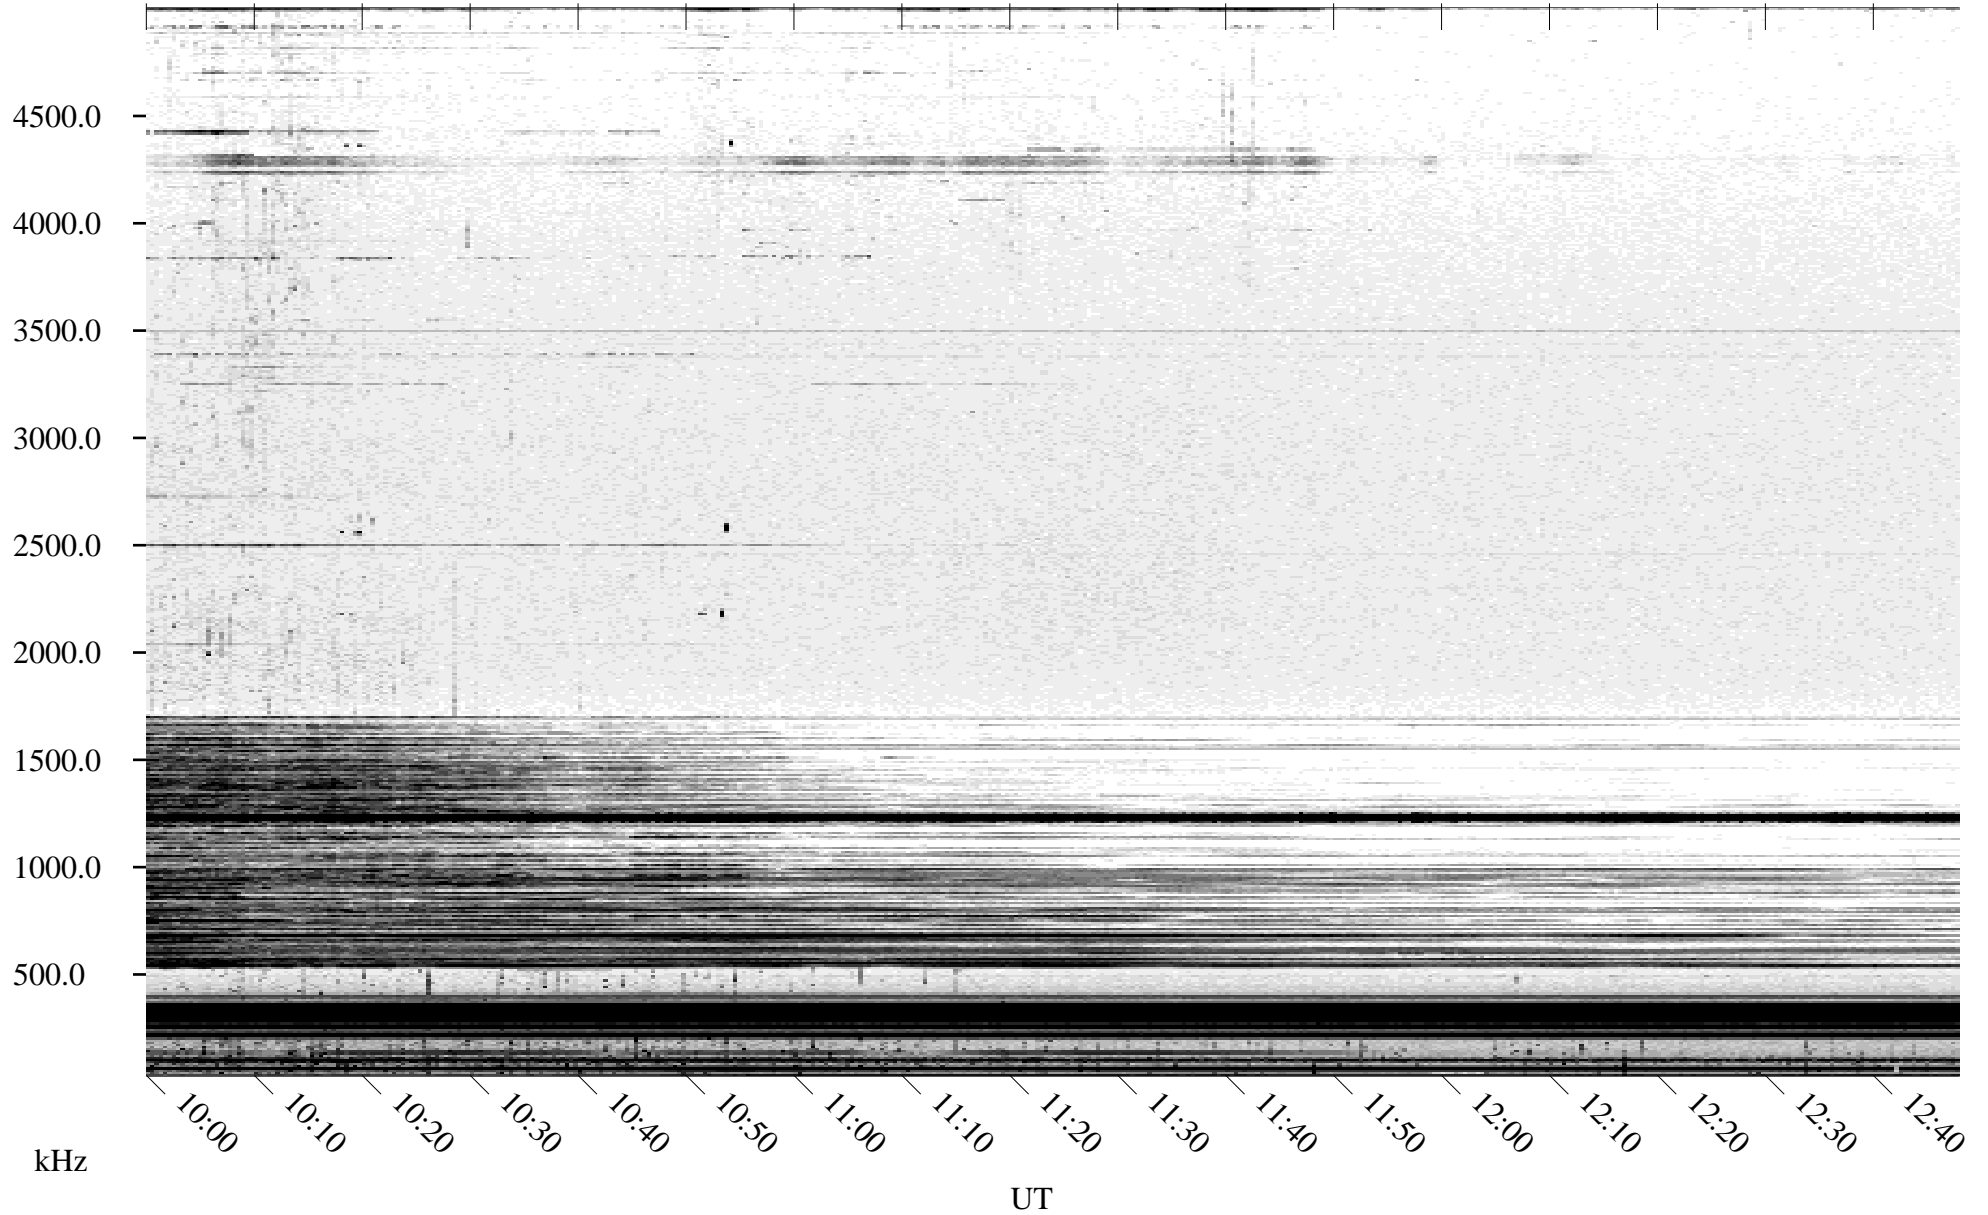

08/17/2005 Churchill, Manitoba

Linear Scale Black = 161 White = 15

ch05229l.r00m max_12

Page 1

08/17/2005 Churchill, Manitoba

Linear Scale Black = 161 White = 15

ch05229l.r00m max_12

Page 2

08/18/2005 Churchill, Manitoba

Linear Scale Black = 161 White = 15

ch05229l.r00m max_12

Page 3

08/18/2005 Churchill, Manitoba

Linear Scale Black = 161 White = 15

ch05229l.r00m max_12

Page 4

08/18/2005 Churchill, Manitoba

Linear Scale Black = 161 White = 15

ch05229l.r00m max_12

Page 5

08/18/2005 Churchill, Manitoba

Linear Scale Black = 161 White = 15

ch05229l.r00m max_12

Page 6

08/18/2005 Churchill, Manitoba

Linear Scale Black = 161 White = 15

ch05229l.r00m max_12

Page 7

08/18/2005 Churchill, Manitoba

Linear Scale Black = 161 White = 15

ch05229l.r00m max_12