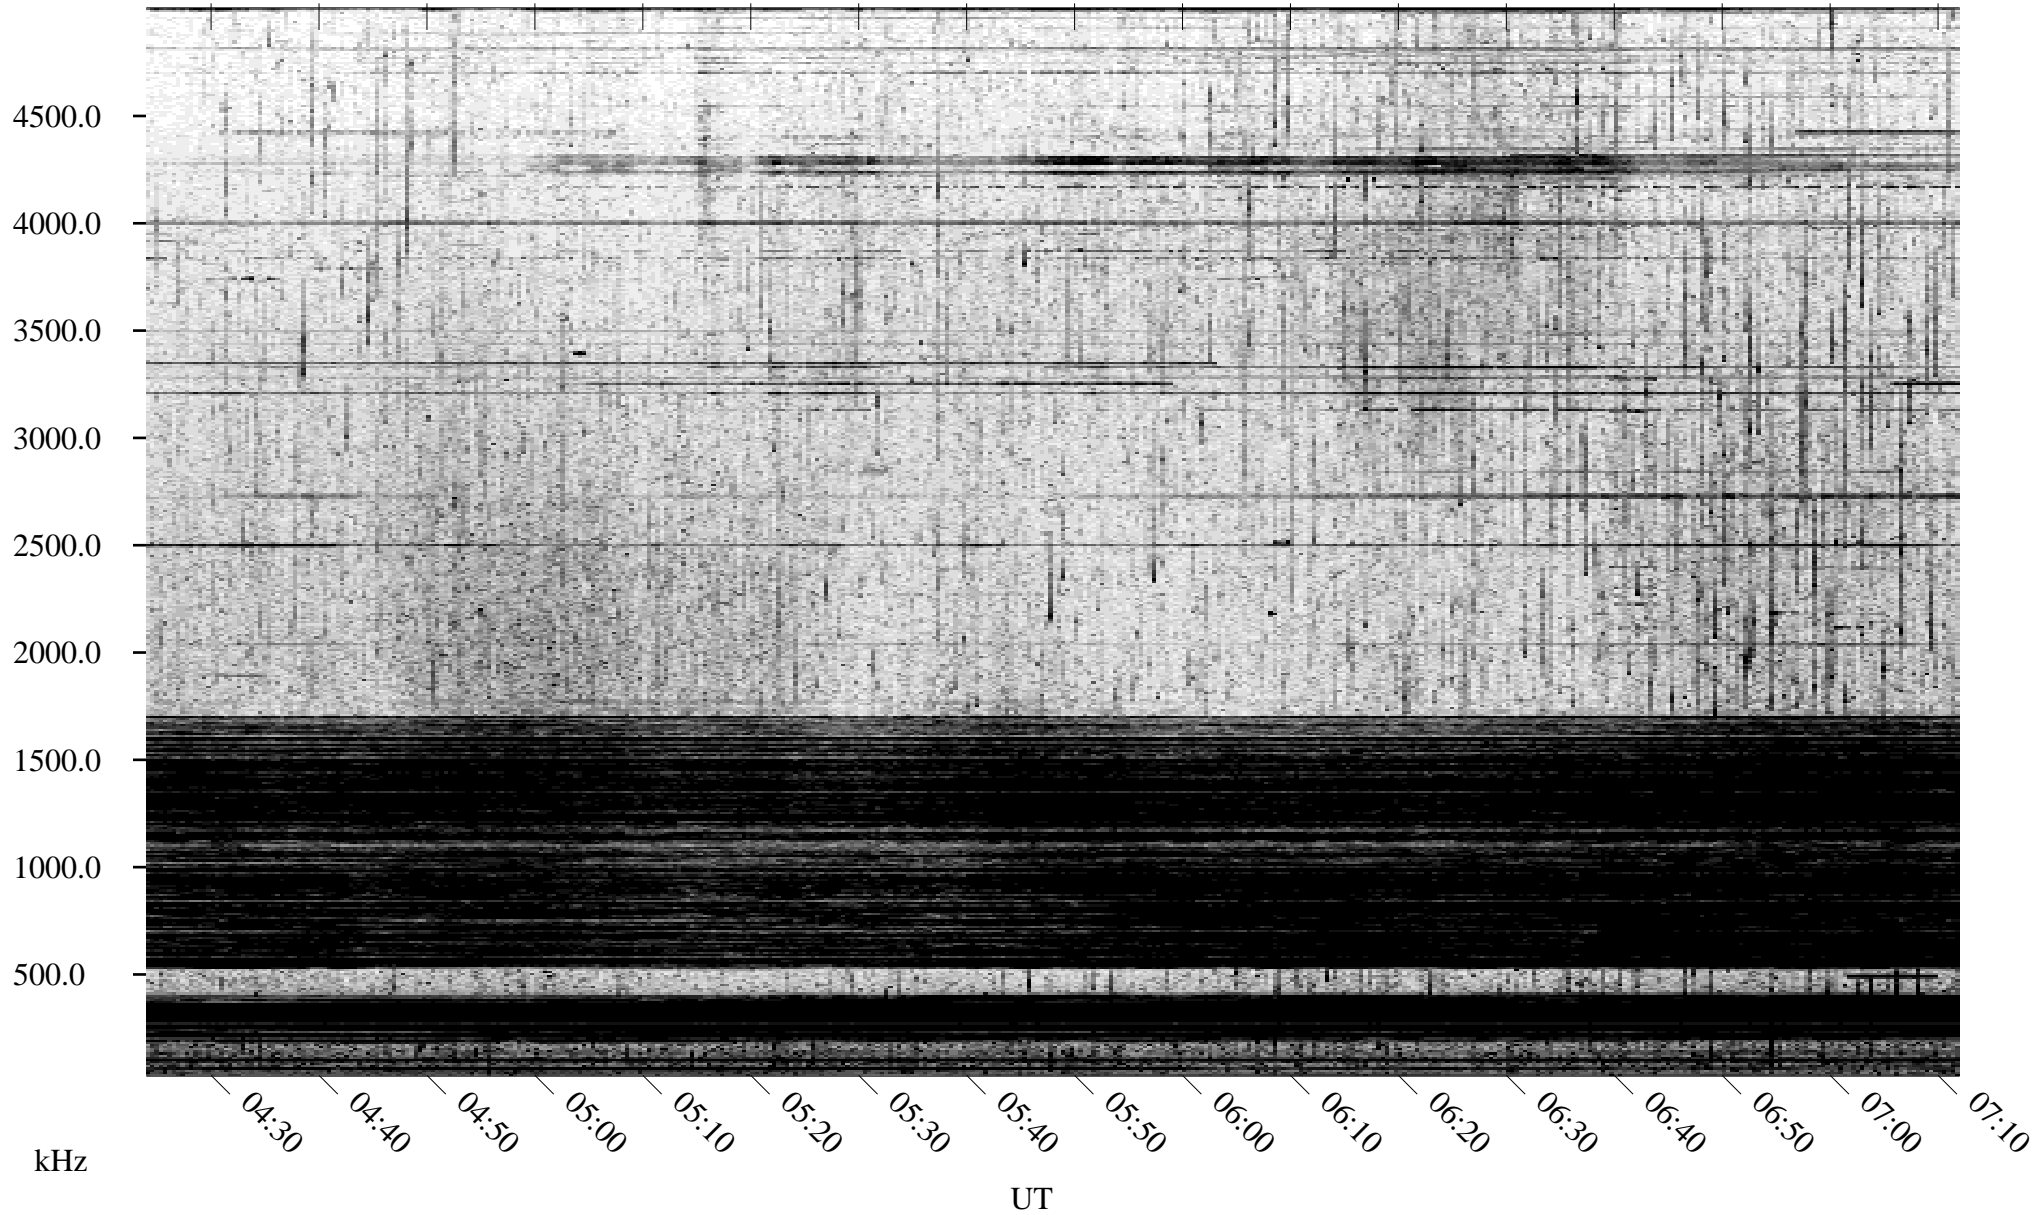

08/17/2005 Churchill, Manitoba

Linear Scale Black = 161 White = 15

ch05229l.r00m max_12

Page 1

08/17/2005 Churchill, Manitoba

Linear Scale Black = 161 White = 15

ch05229l.r00m max_12

Page 2

08/18/2005 Churchill, Manitoba

Linear Scale Black = 161 White = 15

ch05229l.r00m max_12

Page 3

08/18/2005 Churchill, Manitoba

Linear Scale Black = 161 White = 15

ch05229l.r00m max_12

Page 4

08/18/2005 Churchill, Manitoba

Linear Scale Black = 161 White = 15

ch05229l.r00m max_12

Page 5

08/18/2005 Churchill, Manitoba

Linear Scale Black = 161 White = 15

ch05229l.r00m max_12

Page 6

08/18/2005 Churchill, Manitoba

Linear Scale Black = 161 White = 15

ch05229l.r00m max_12

Page 7

08/18/2005 Churchill, Manitoba

Linear Scale Black = 161 White = 15

ch05229l.r00m max_12