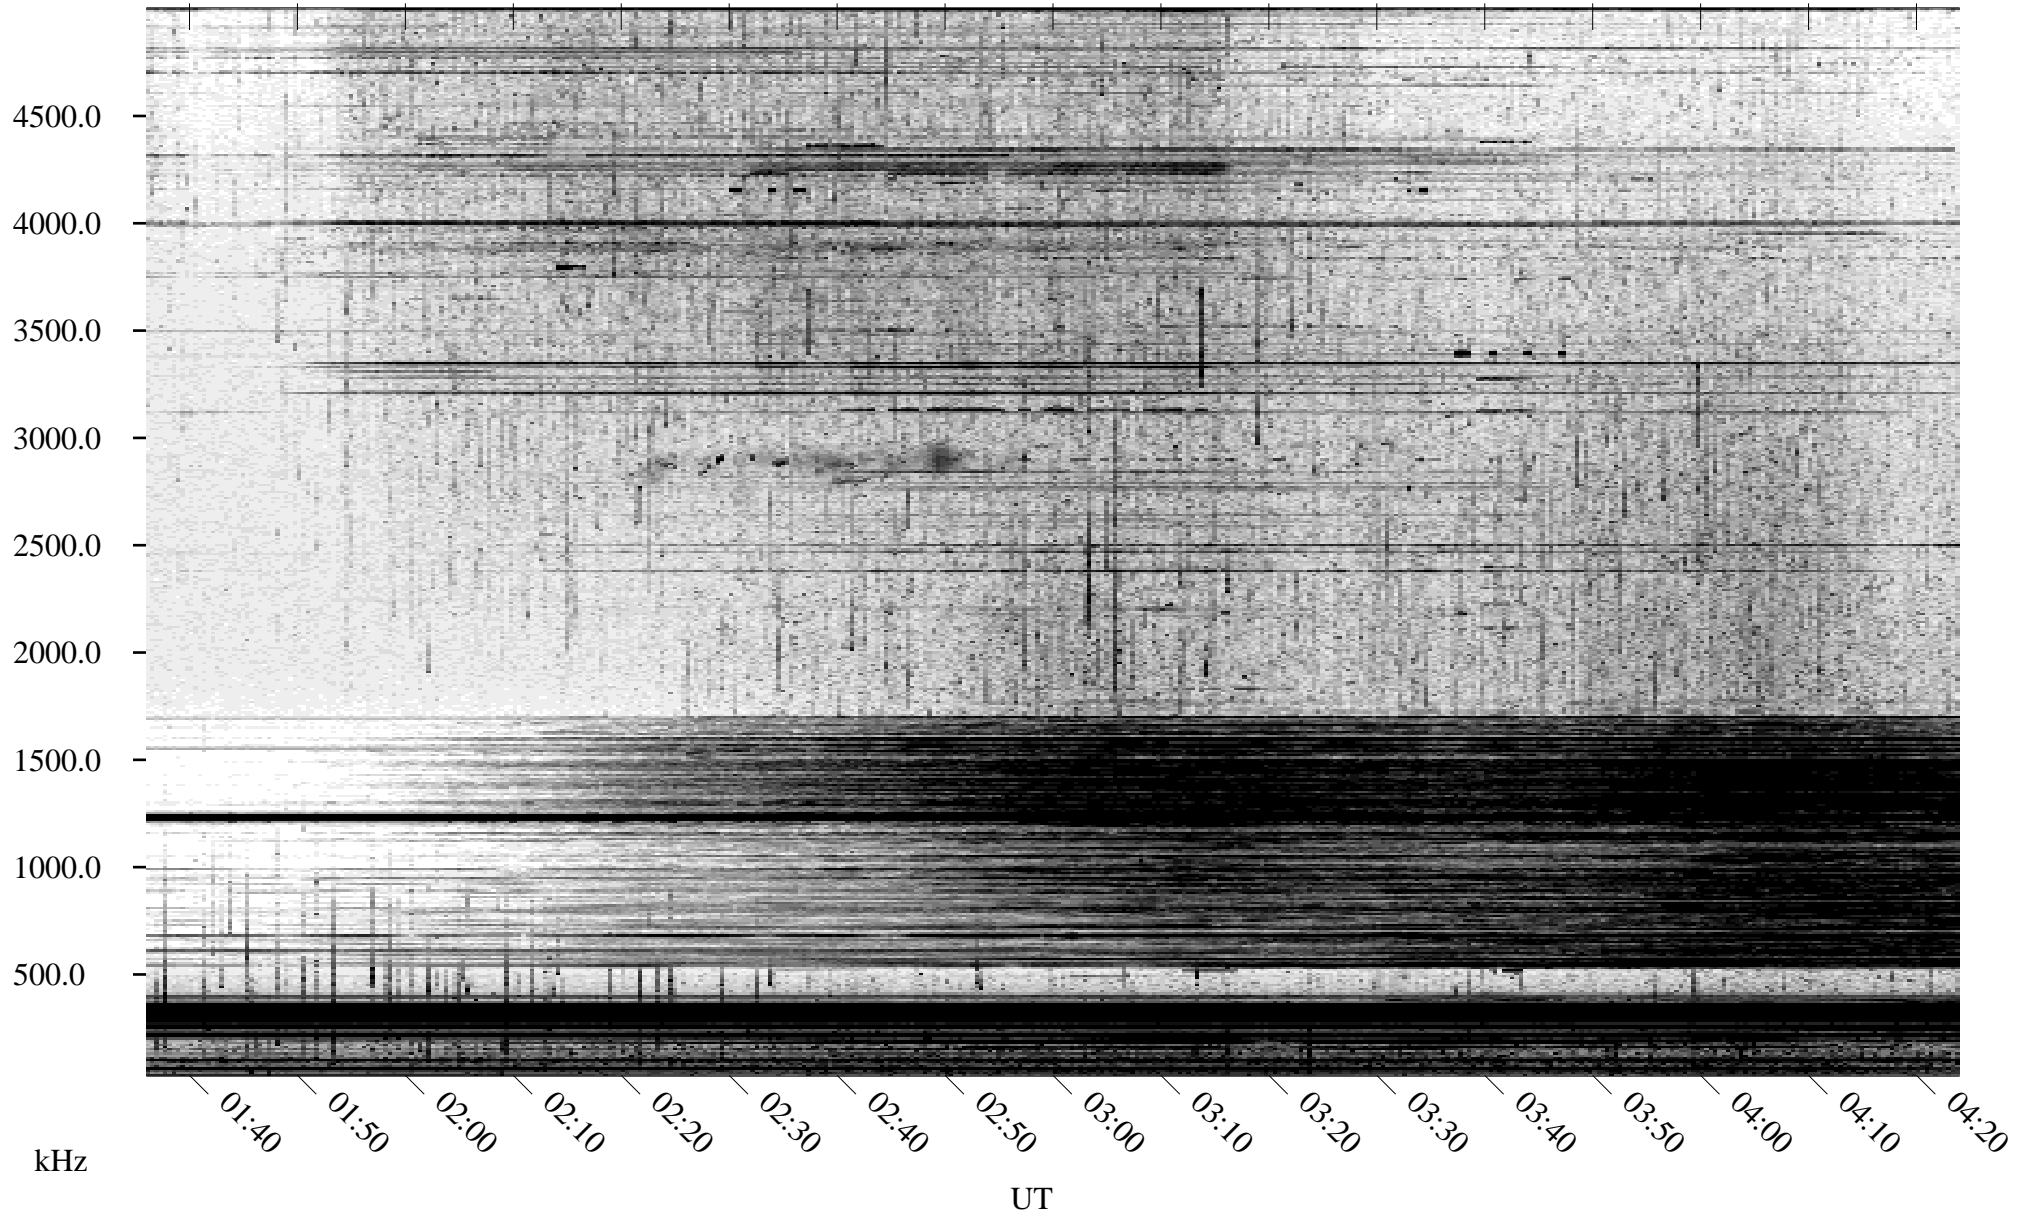

08/17/2005 Churchill, Manitoba

Linear Scale Black = 161 White = 15

ch05229l.r00m max_12

Page 1

08/17/2005 Churchill, Manitoba

Linear Scale Black = 161 White = 15

ch05229l.r00m max_12

Page 2

08/18/2005 Churchill, Manitoba

Linear Scale Black = 161 White = 15

ch05229l.r00m max_12

Page 3

08/18/2005 Churchill, Manitoba

Linear Scale Black = 161 White = 15

ch05229l.r00m max_12

Page 4

08/18/2005 Churchill, Manitoba

Linear Scale Black = 161 White = 15

ch05229l.r00m max_12

Page 5

08/18/2005 Churchill, Manitoba

Linear Scale Black = 161 White = 15

ch05229l.r00m max_12

Page 6

08/18/2005 Churchill, Manitoba

Linear Scale Black = 161 White = 15

ch05229l.r00m max_12

Page 7

08/18/2005 Churchill, Manitoba

Linear Scale Black = 161 White = 15

ch05229l.r00m max_12