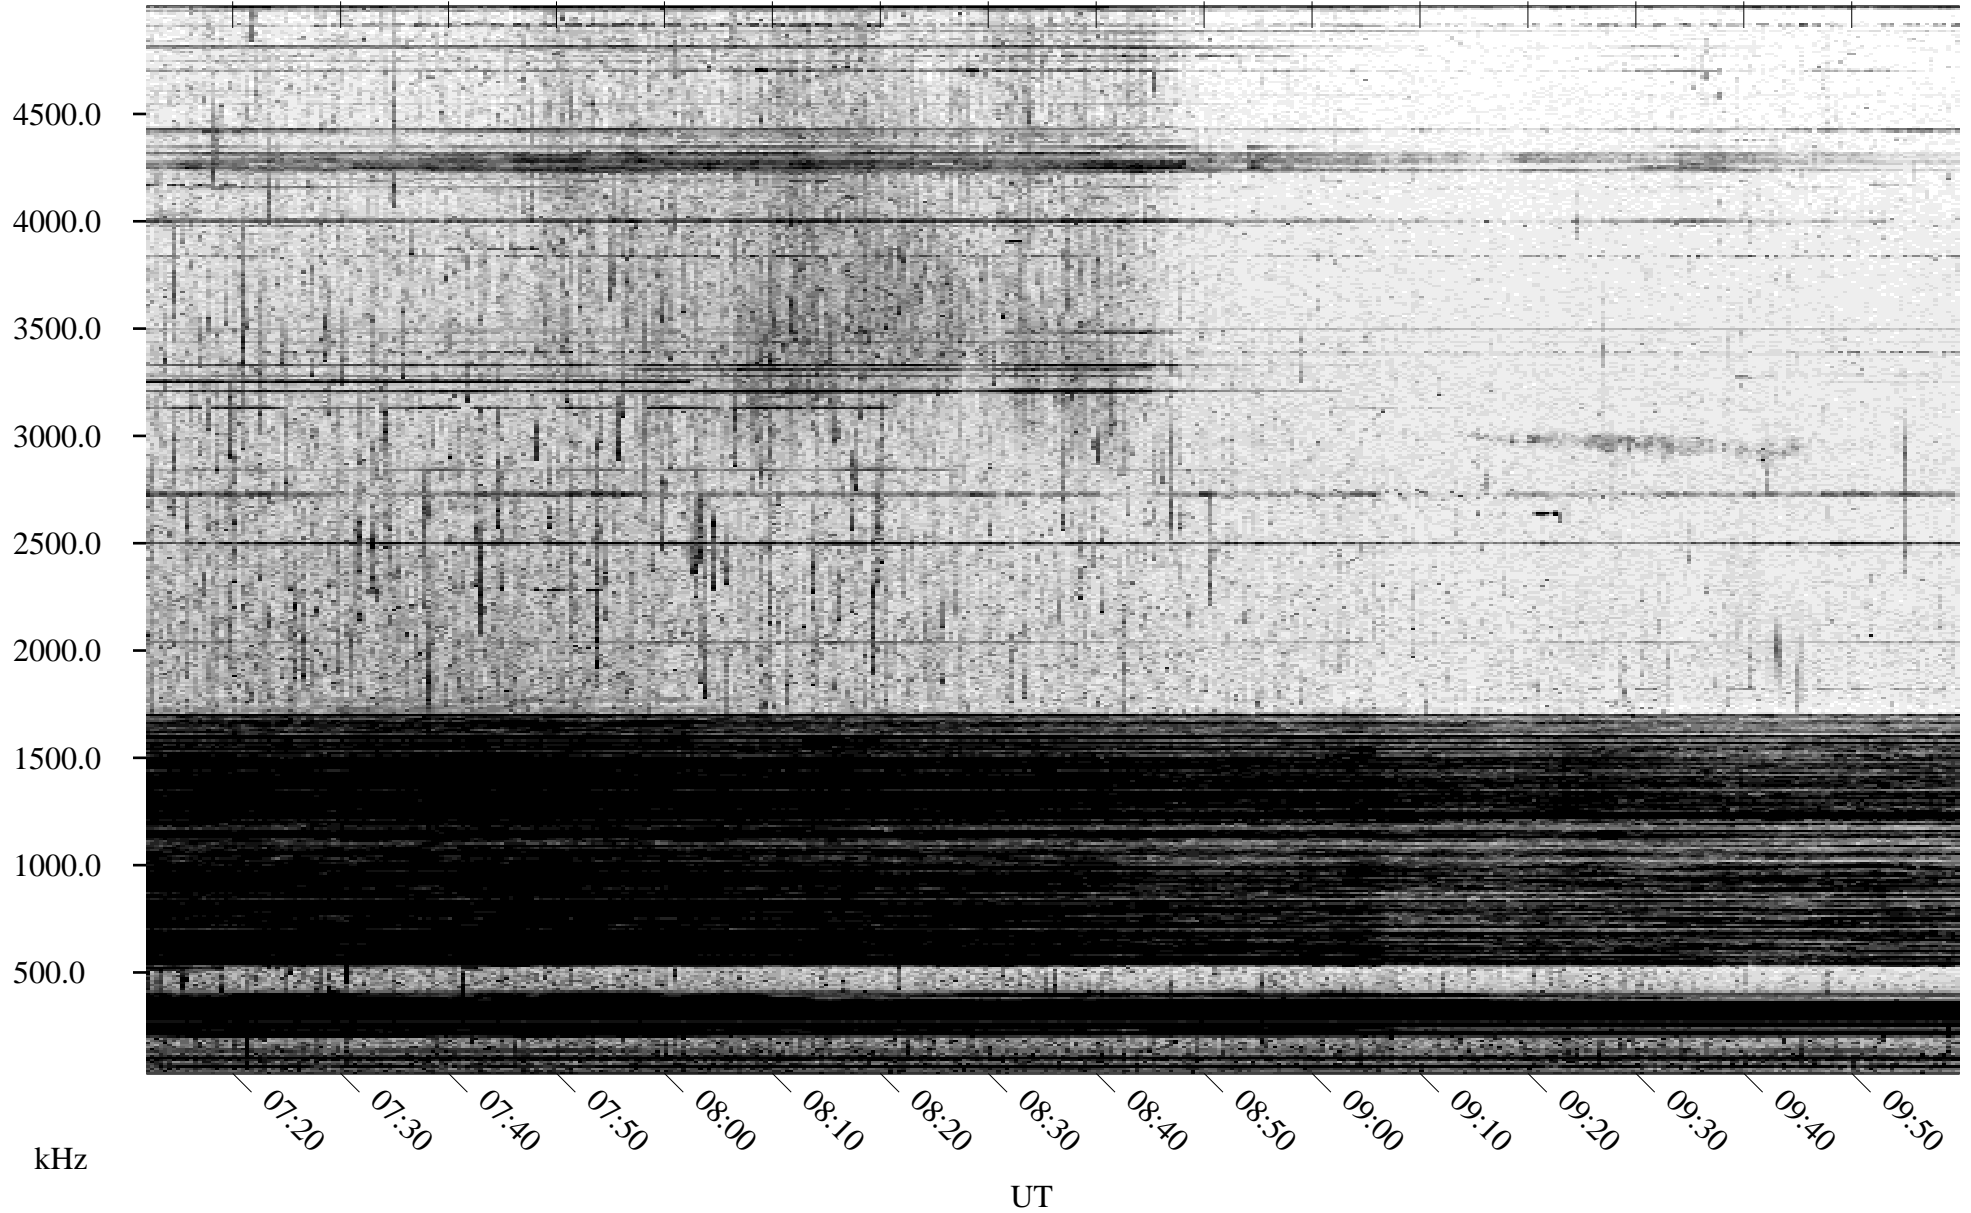

08/17/2005 Churchill, Manitoba

Linear Scale Black = 161 White = 15

ch05229l.r00m max_12

Page 1

08/17/2005 Churchill, Manitoba

Linear Scale Black = 161 White = 15

ch05229l.r00m max_12

Page 2

08/18/2005 Churchill, Manitoba

Linear Scale Black = 161 White = 15

ch05229l.r00m max_12

Page 3

08/18/2005 Churchill, Manitoba

Linear Scale Black = 161 White = 15

ch05229l.r00m max_12

Page 4

08/18/2005 Churchill, Manitoba

Linear Scale Black = 161 White = 15

ch05229l.r00m max_12

Page 5

08/18/2005 Churchill, Manitoba

Linear Scale Black = 161 White = 15

ch05229l.r00m max_12

Page 6

08/18/2005 Churchill, Manitoba

Linear Scale Black = 161 White = 15

ch05229l.r00m max_12

Page 7

08/18/2005 Churchill, Manitoba

Linear Scale Black = 161 White = 15

ch05229l.r00m max_12