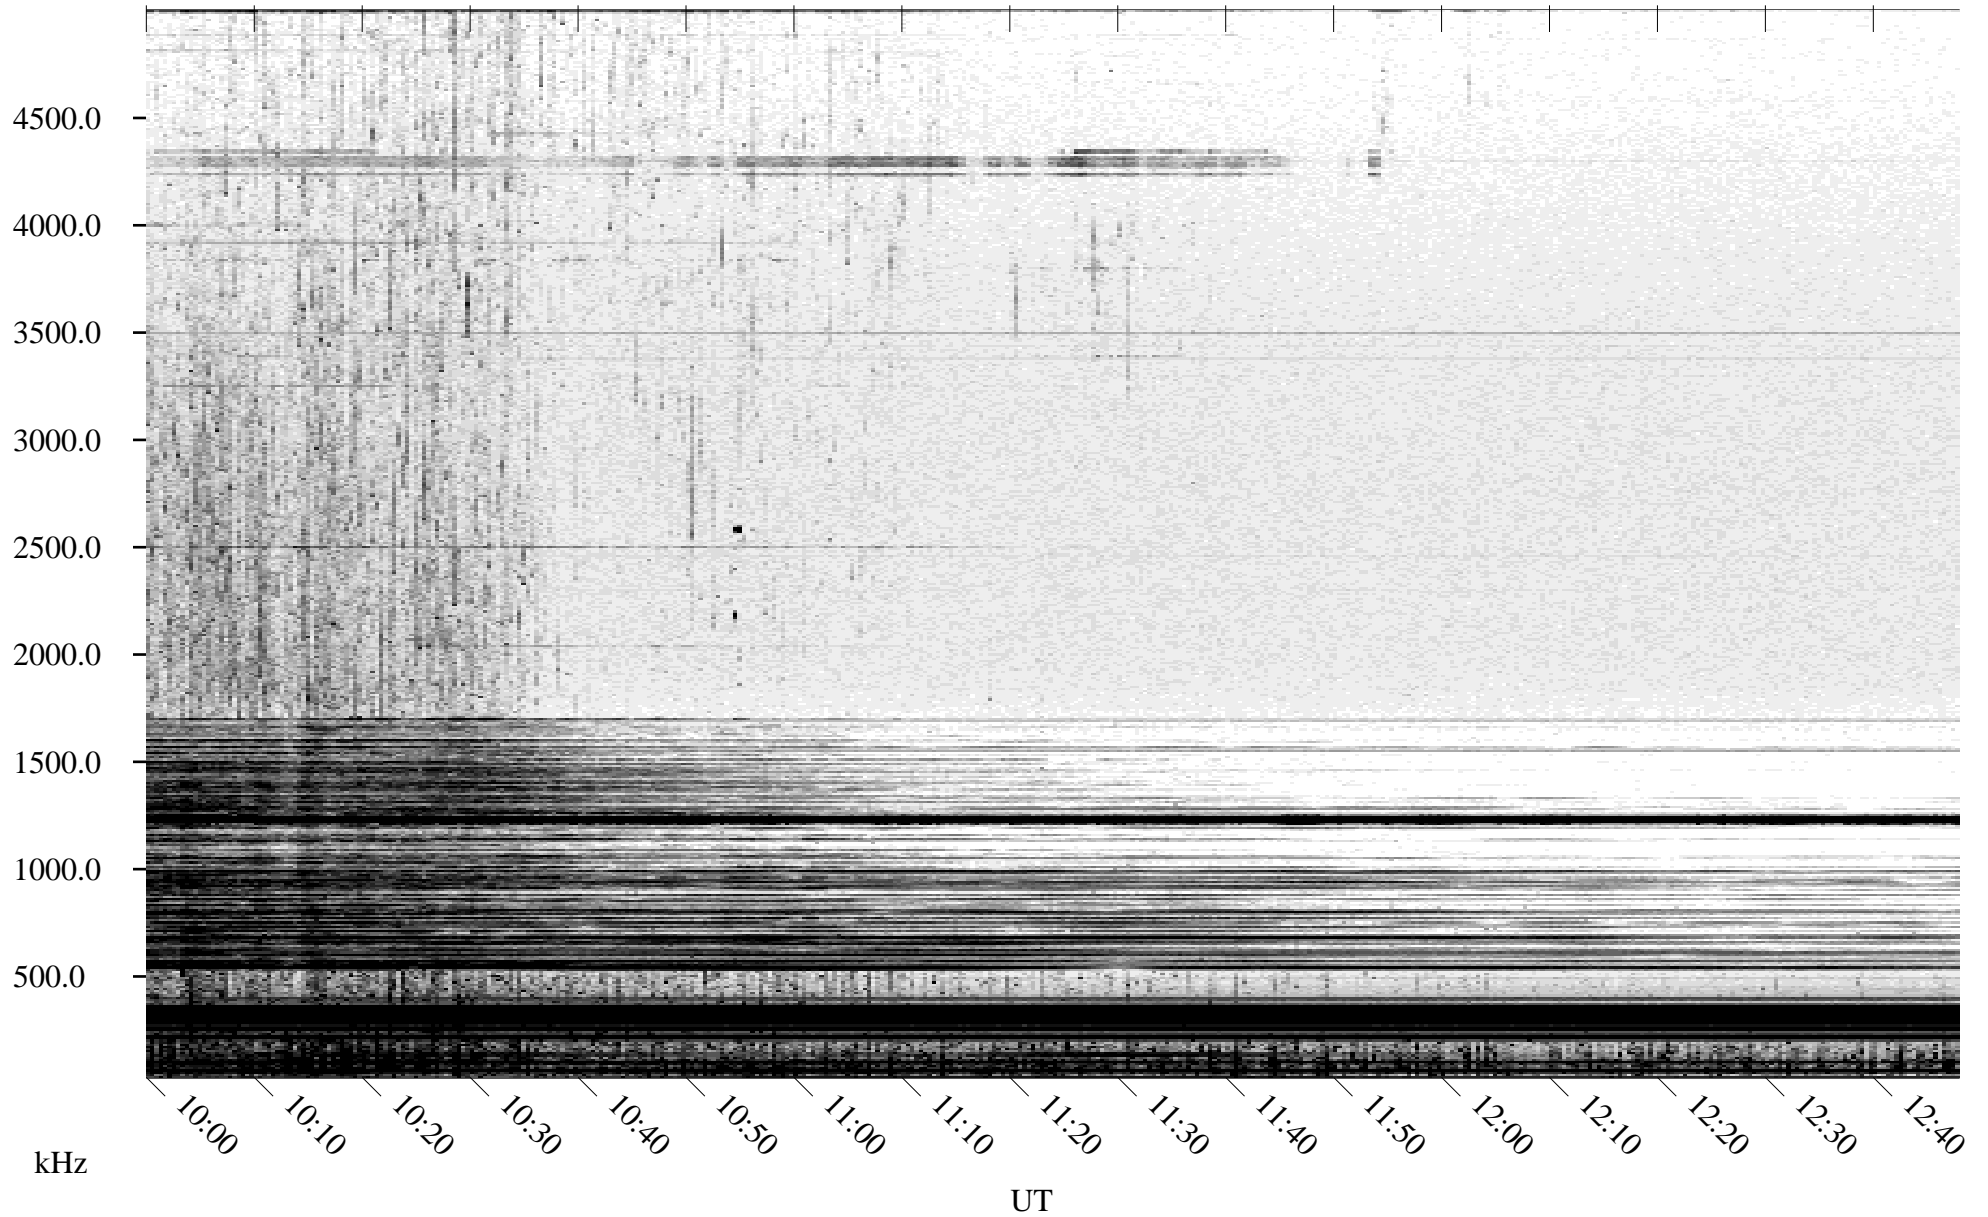

08/18/2005 Churchill, Manitoba

Linear Scale Black = 161 White = 15

ch05230l.r00m max_12

Page 1

08/18/2005 Churchill, Manitoba

Linear Scale Black = 161 White = 15

ch05230l.r00m max_12

Page 2

08/19/2005 Churchill, Manitoba

Linear Scale Black = 161 White = 15

ch05230l.r00m max_12

Page 3

08/19/2005 Churchill, Manitoba

Linear Scale Black = 161 White = 15

ch05230l.r00m max_12

Page 4

08/19/2005 Churchill, Manitoba

Linear Scale Black = 161 White = 15

ch05230l.r00m max_12

Page 5

08/19/2005 Churchill, Manitoba

Linear Scale Black = 161 White = 15

ch05230l.r00m max_12

Page 6

08/19/2005 Churchill, Manitoba

Linear Scale Black = 161 White = 15

ch05230l.r00m max_12

Page 7

08/19/2005 Churchill, Manitoba

Linear Scale Black = 161 White = 15

ch05230l.r00m max_12

Page 8