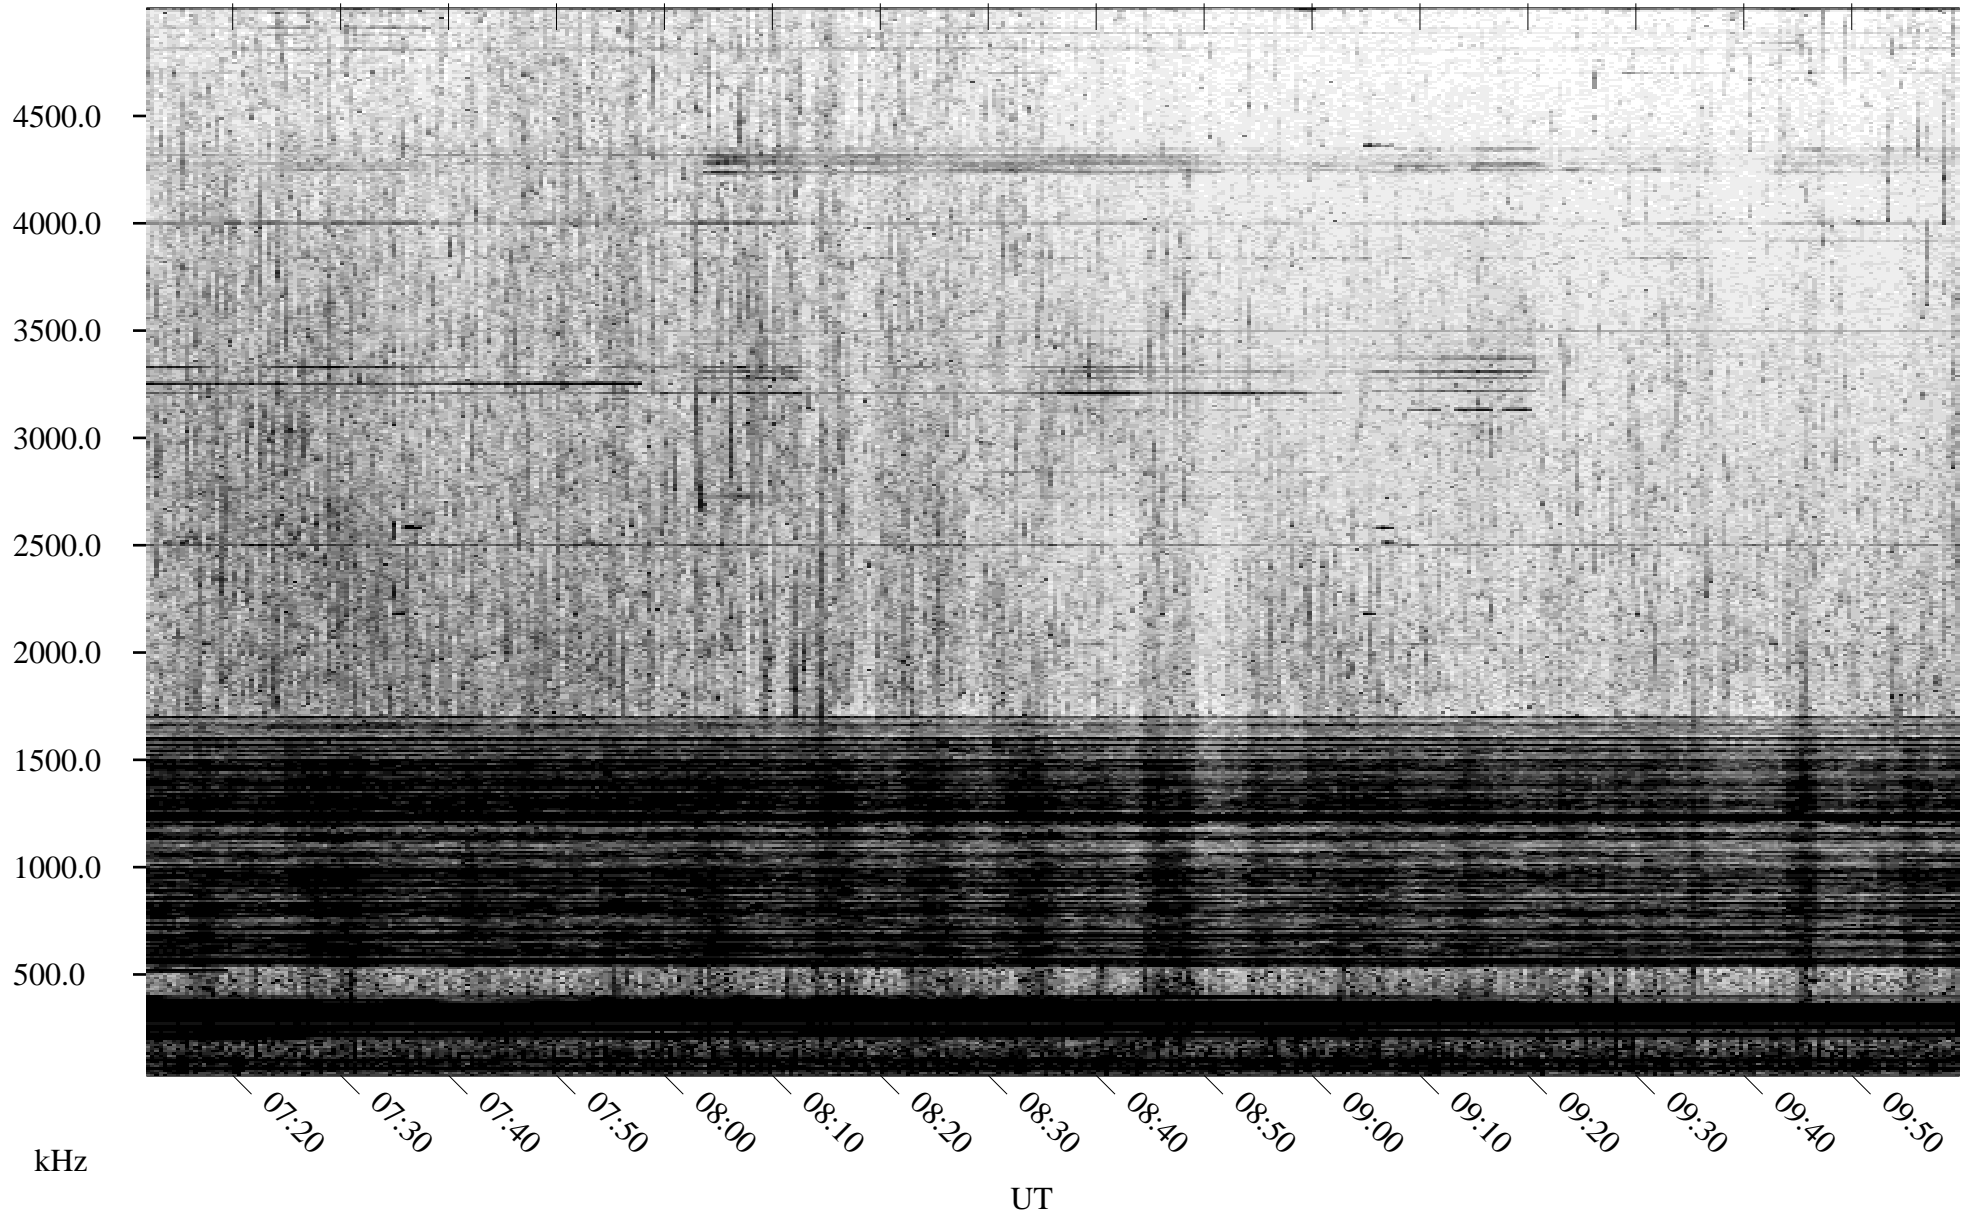

08/18/2005 Churchill, Manitoba

Linear Scale Black = 161 White = 15

ch05230l.r00m max_12

Page 1

08/18/2005 Churchill, Manitoba

Linear Scale Black = 161 White = 15

ch05230l.r00m max_12

Page 2

08/19/2005 Churchill, Manitoba

Linear Scale Black = 161 White = 15

ch05230l.r00m max_12

Page 3

08/19/2005 Churchill, Manitoba

Linear Scale Black = 161 White = 15

ch05230l.r00m max_12

Page 4

08/19/2005 Churchill, Manitoba

Linear Scale Black = 161 White = 15

ch05230l.r00m max_12

Page 5

08/19/2005 Churchill, Manitoba

Linear Scale Black = 161 White = 15

ch05230l.r00m max_12

Page 6

08/19/2005 Churchill, Manitoba

Linear Scale Black = 161 White = 15

ch05230l.r00m max_12

Page 7

08/19/2005 Churchill, Manitoba

Linear Scale Black = 161 White = 15

ch05230l.r00m max_12

Page 8