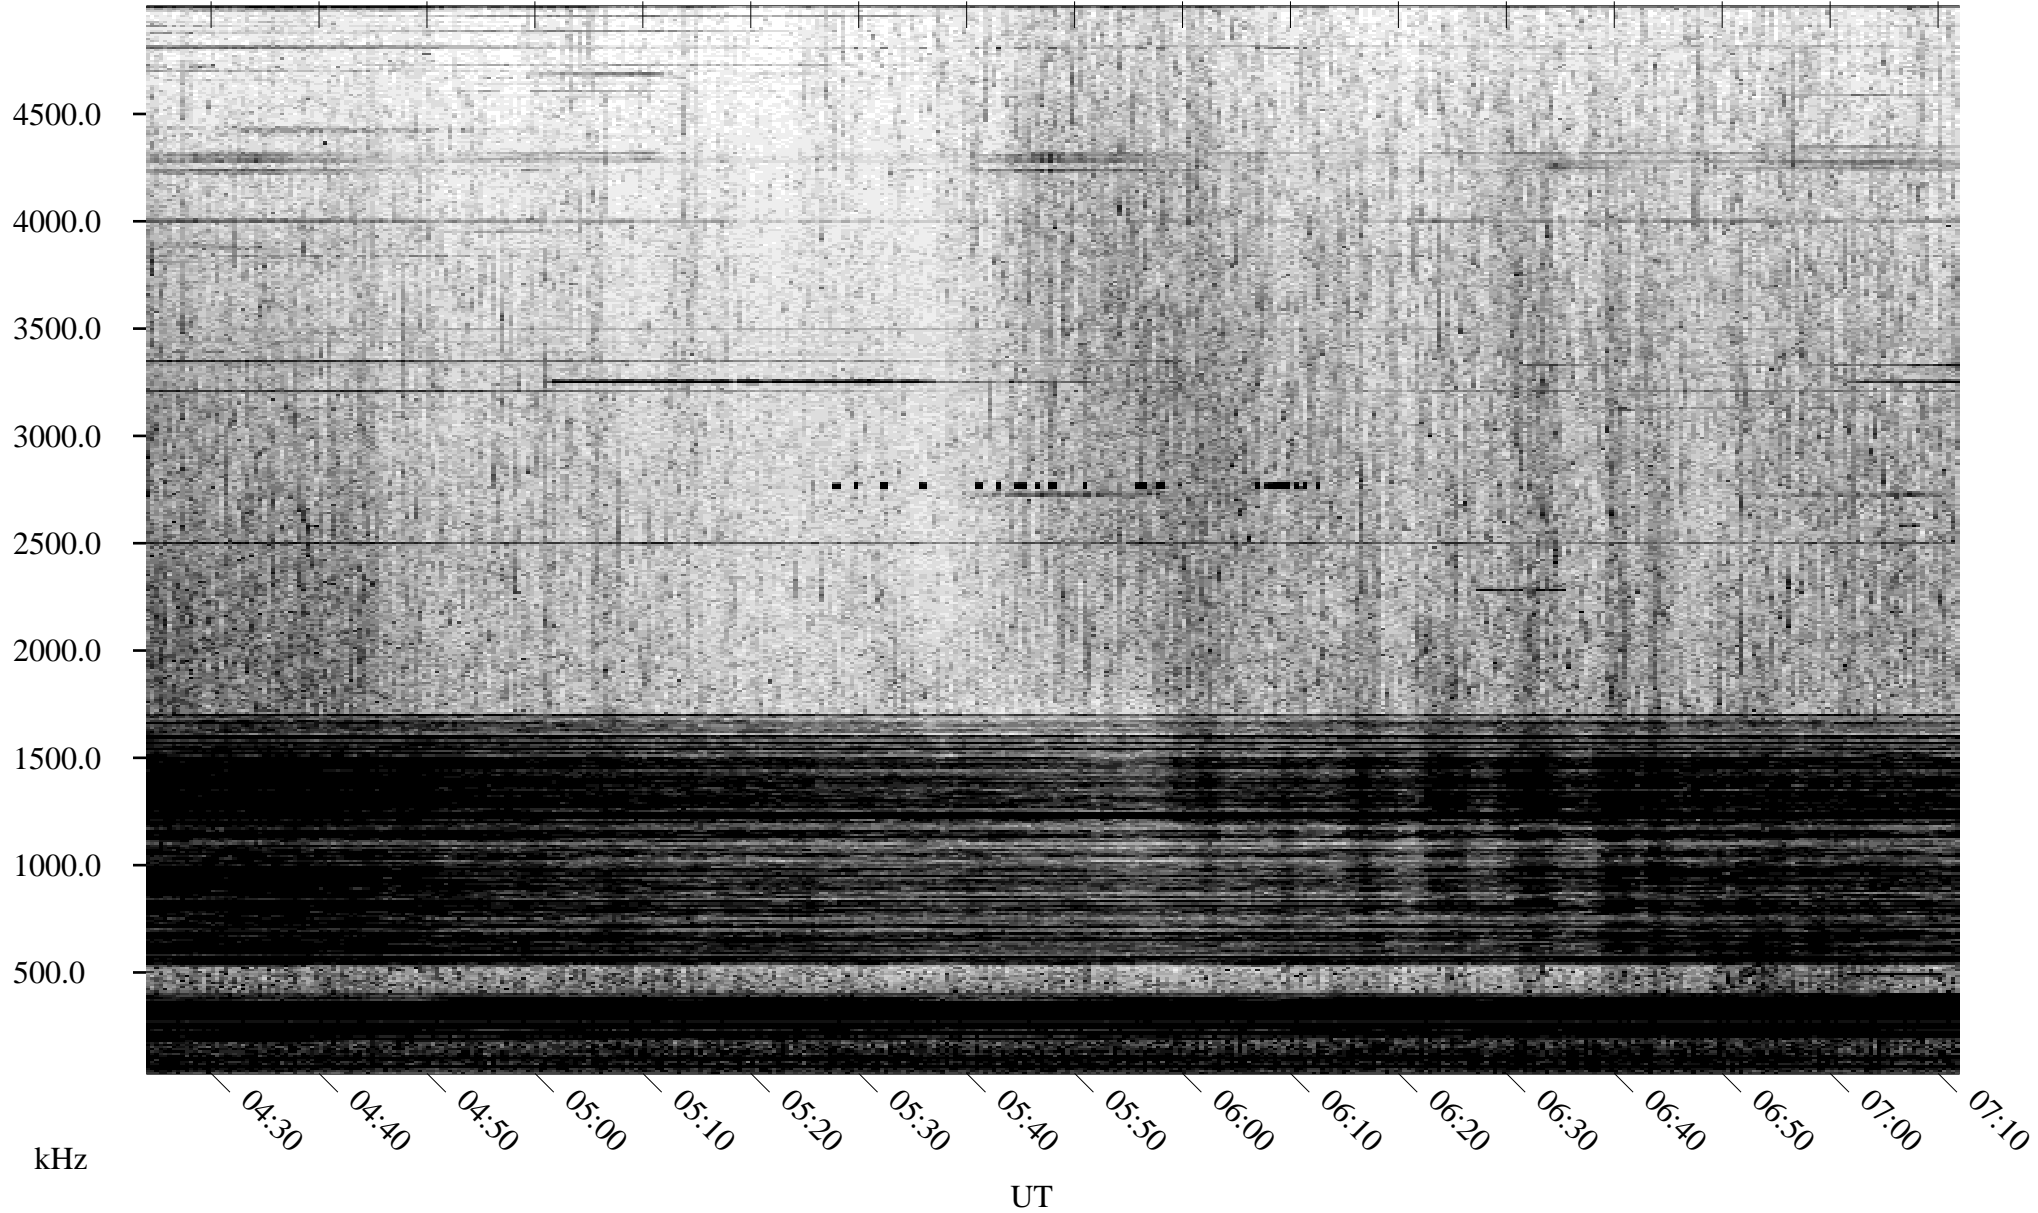

08/18/2005 Churchill, Manitoba

Linear Scale Black = 161 White = 15

ch05230l.r00m max_12

Page 1

08/18/2005 Churchill, Manitoba

Linear Scale Black = 161 White = 15

ch05230l.r00m max_12

Page 2

08/19/2005 Churchill, Manitoba

Linear Scale Black = 161 White = 15

ch05230l.r00m max_12

Page 3

08/19/2005 Churchill, Manitoba

Linear Scale Black = 161 White = 15

ch05230l.r00m max_12

Page 4

08/19/2005 Churchill, Manitoba

Linear Scale Black = 161 White = 15

ch05230l.r00m max_12

Page 5

08/19/2005 Churchill, Manitoba

Linear Scale Black = 161 White = 15

ch05230l.r00m max_12

Page 6

08/19/2005 Churchill, Manitoba

Linear Scale Black = 161 White = 15

ch05230l.r00m max_12

Page 7

08/19/2005 Churchill, Manitoba

Linear Scale Black = 161 White = 15

ch05230l.r00m max_12

Page 8