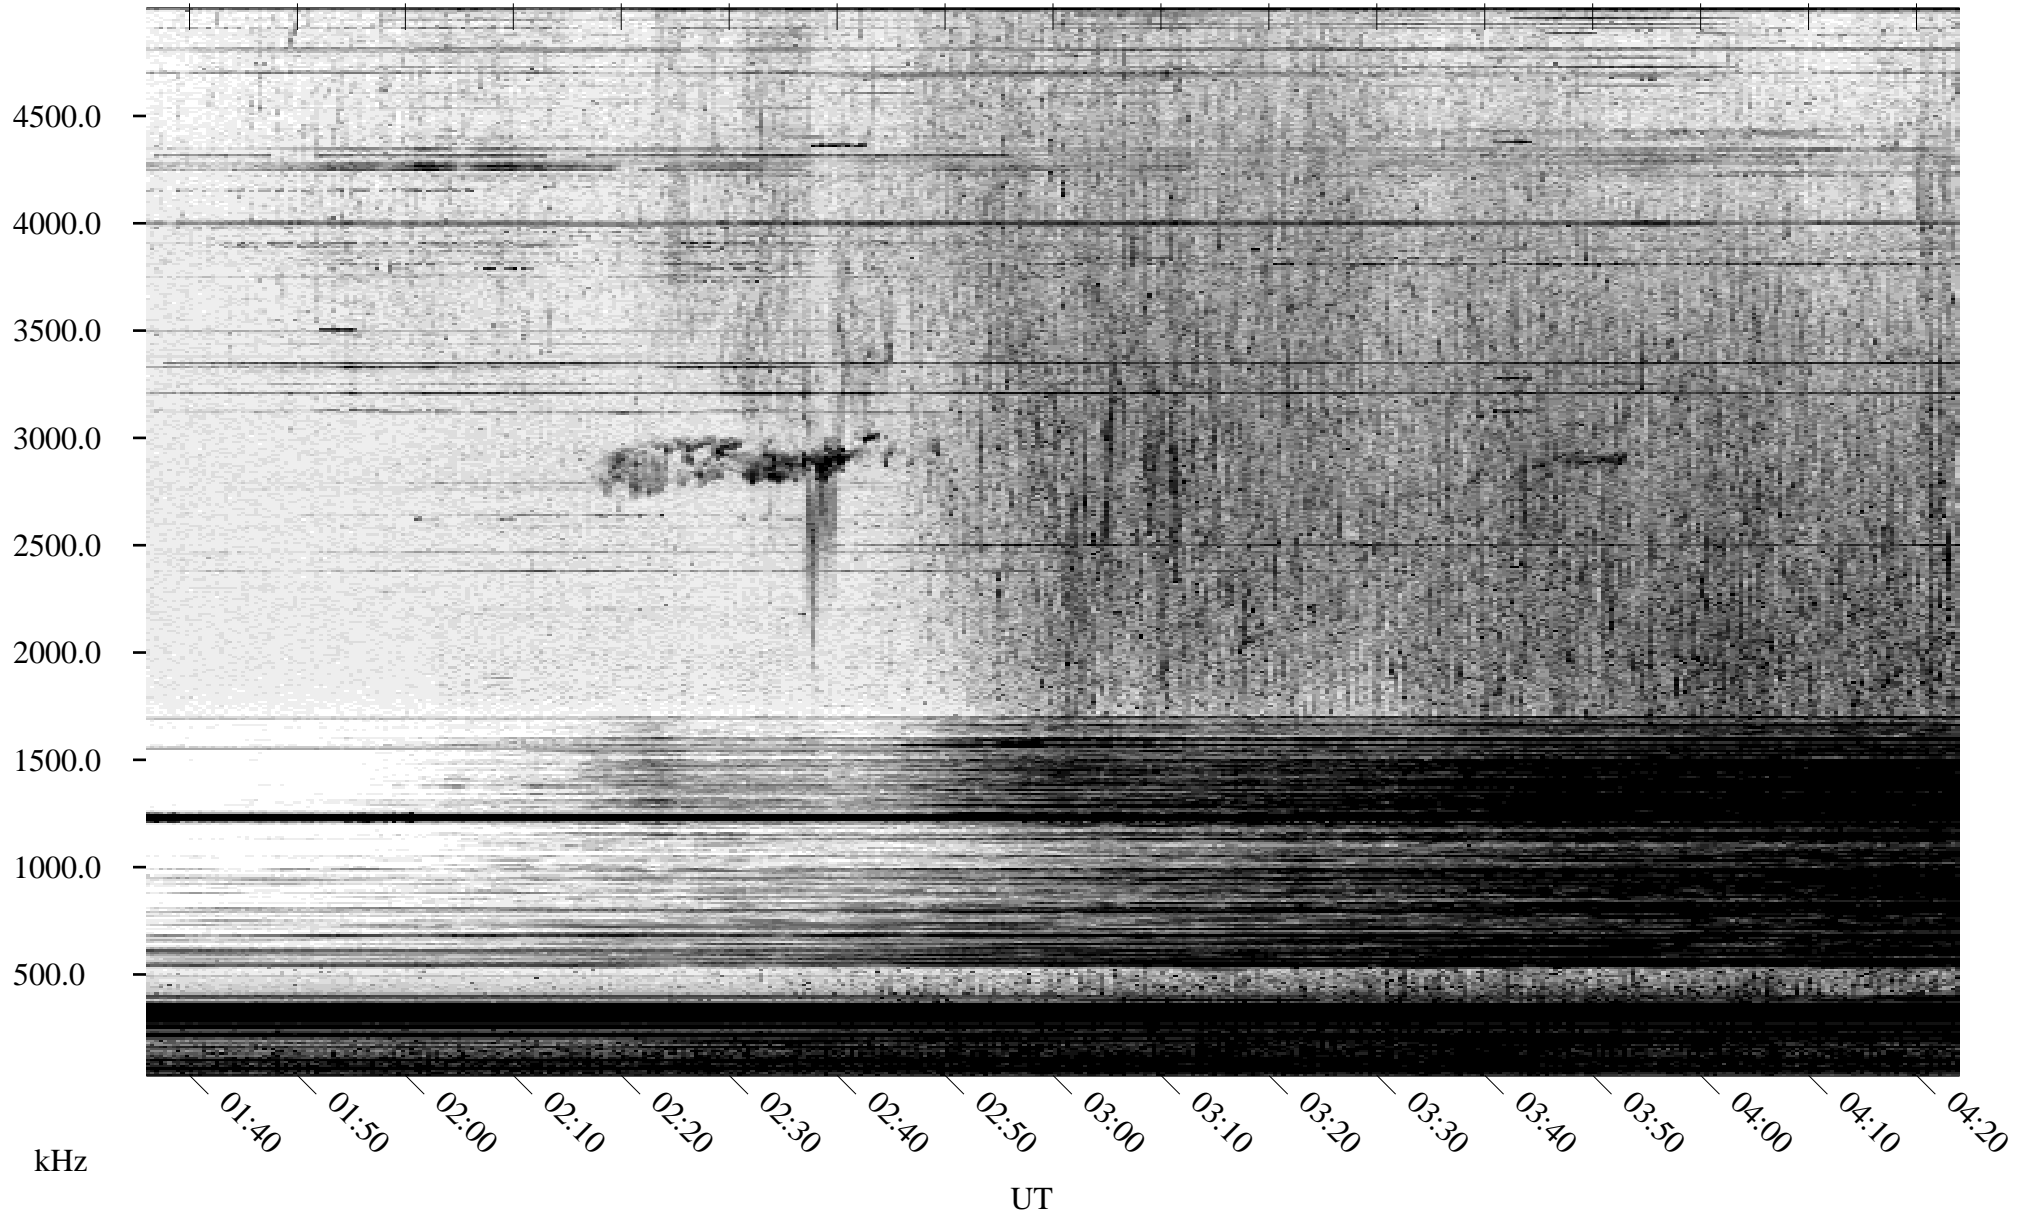

08/18/2005 Churchill, Manitoba

Linear Scale Black = 161 White = 15

ch05230l.r00m max_12

Page 1

08/18/2005 Churchill, Manitoba

Linear Scale Black = 161 White = 15

ch05230l.r00m max_12

Page 2

08/19/2005 Churchill, Manitoba

Linear Scale Black = 161 White = 15

ch05230l.r00m max_12

Page 3

08/19/2005 Churchill, Manitoba

Linear Scale Black = 161 White = 15

ch05230l.r00m max_12

Page 4

08/19/2005 Churchill, Manitoba

Linear Scale Black = 161 White = 15

ch05230l.r00m max_12

Page 5

08/19/2005 Churchill, Manitoba

Linear Scale Black = 161 White = 15

ch05230l.r00m max_12

Page 6

08/19/2005 Churchill, Manitoba

Linear Scale Black = 161 White = 15

ch05230l.r00m max_12

Page 7

08/19/2005 Churchill, Manitoba

Linear Scale Black = 161 White = 15

ch05230l.r00m max_12

Page 8