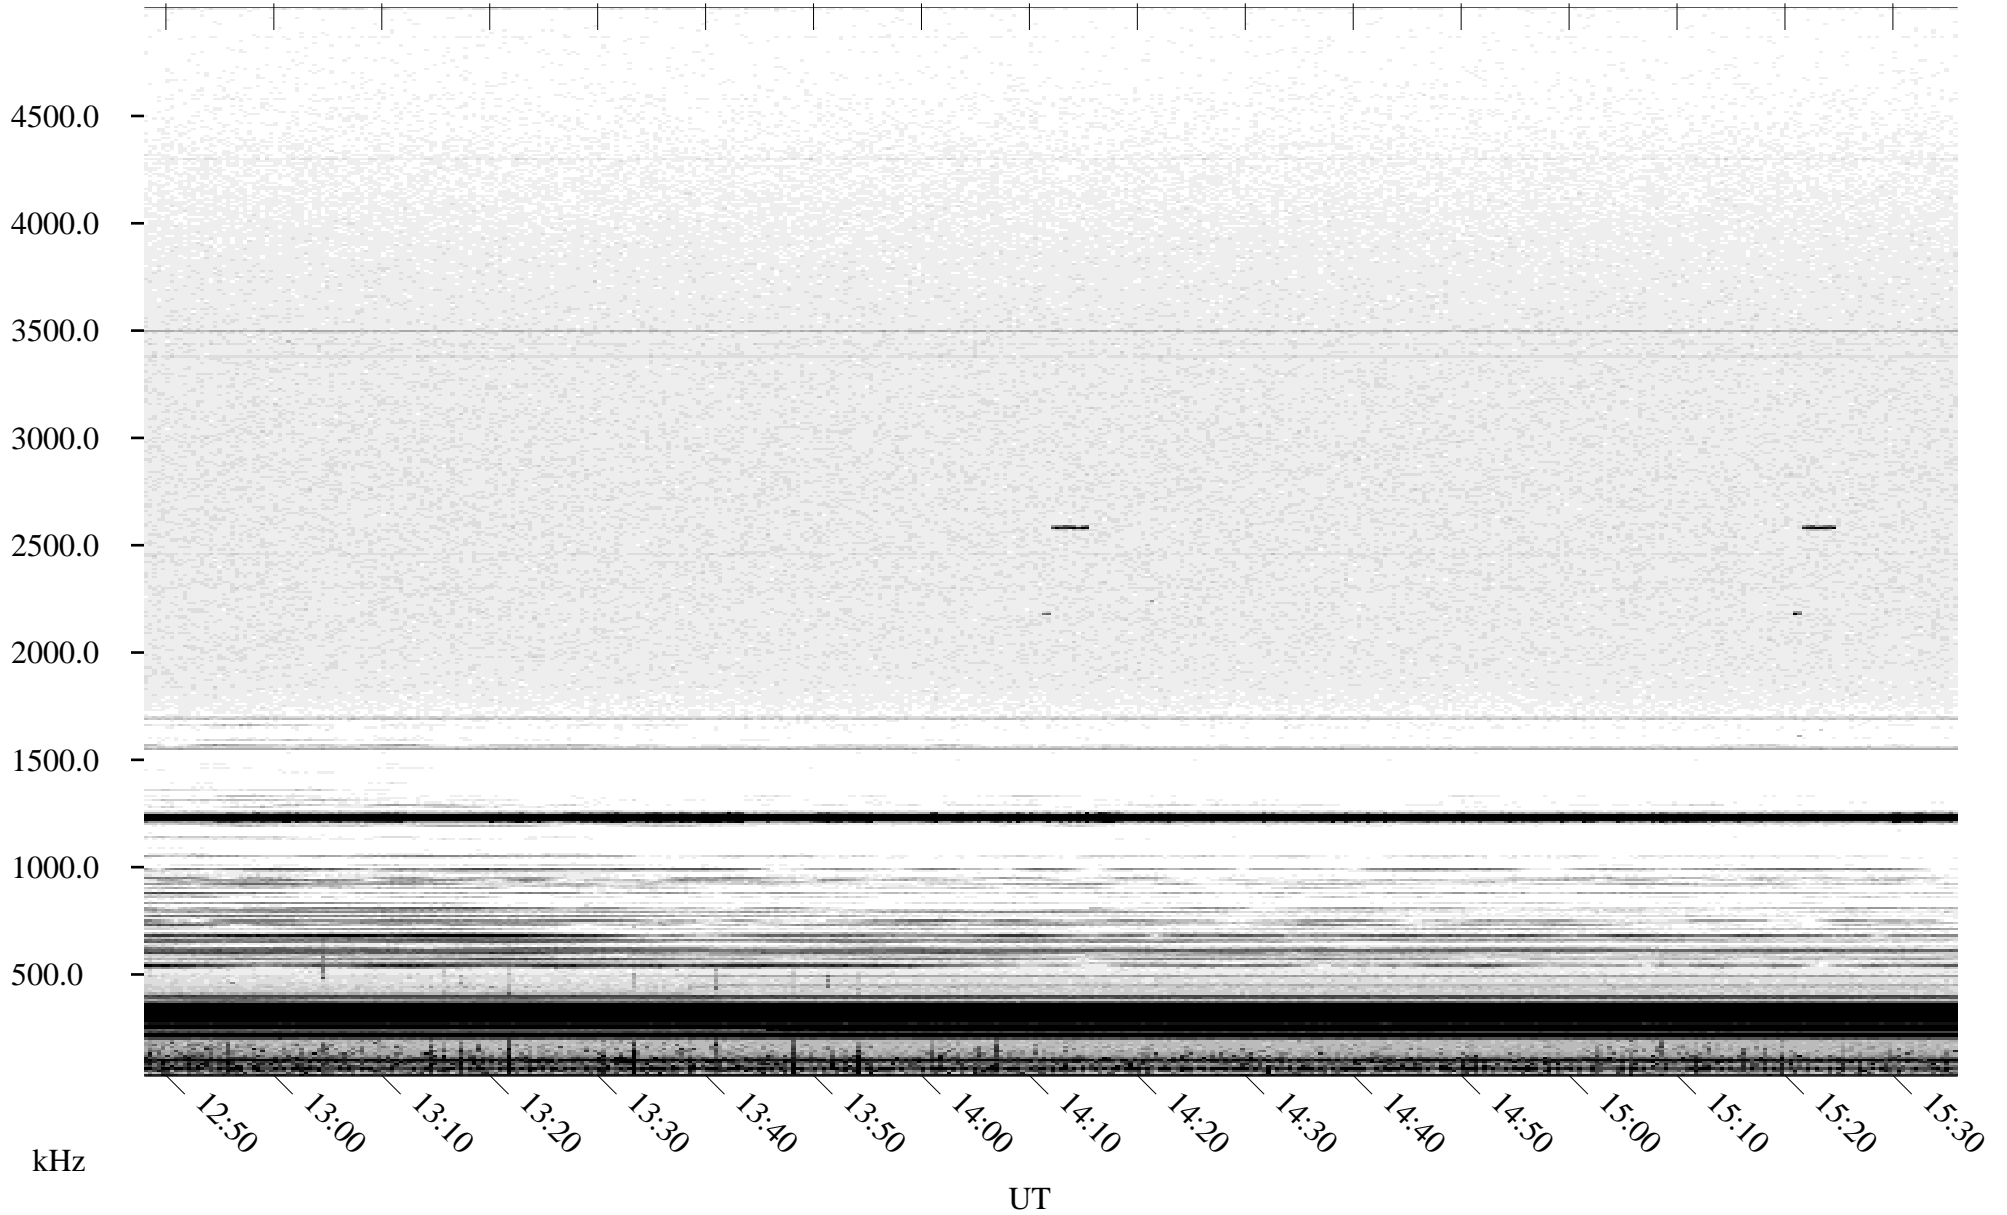

08/19/2005 Churchill, Manitoba

Linear Scale Black = 161 White = 15

ch052311.r00m max_12

Page 1

08/19/2005 Churchill, Manitoba

Linear Scale Black = 161 White = 15

ch05231l.r00m max_12

Page 2

08/20/2005 Churchill, Manitoba

Linear Scale Black = 161 White = 15

ch052311.r00m max_12

Page 3

08/20/2005 Churchill, Manitoba

Linear Scale Black = 161 White = 15

ch052311.r00m max_12

Page 4

08/20/2005 Churchill, Manitoba

Linear Scale Black = 161 White = 15

ch05231l.r00m max_12

Page 5

08/20/2005 Churchill, Manitoba

Linear Scale Black = 161 White = 15

ch05231l.r00m max_12

Page 6

08/20/2005 Churchill, Manitoba

Linear Scale Black = 161 White = 15

ch052311.r00m max_12

Page 7

08/20/2005 Churchill, Manitoba

Linear Scale Black = 161 White = 15

ch052311.r00m max_12

Page 8