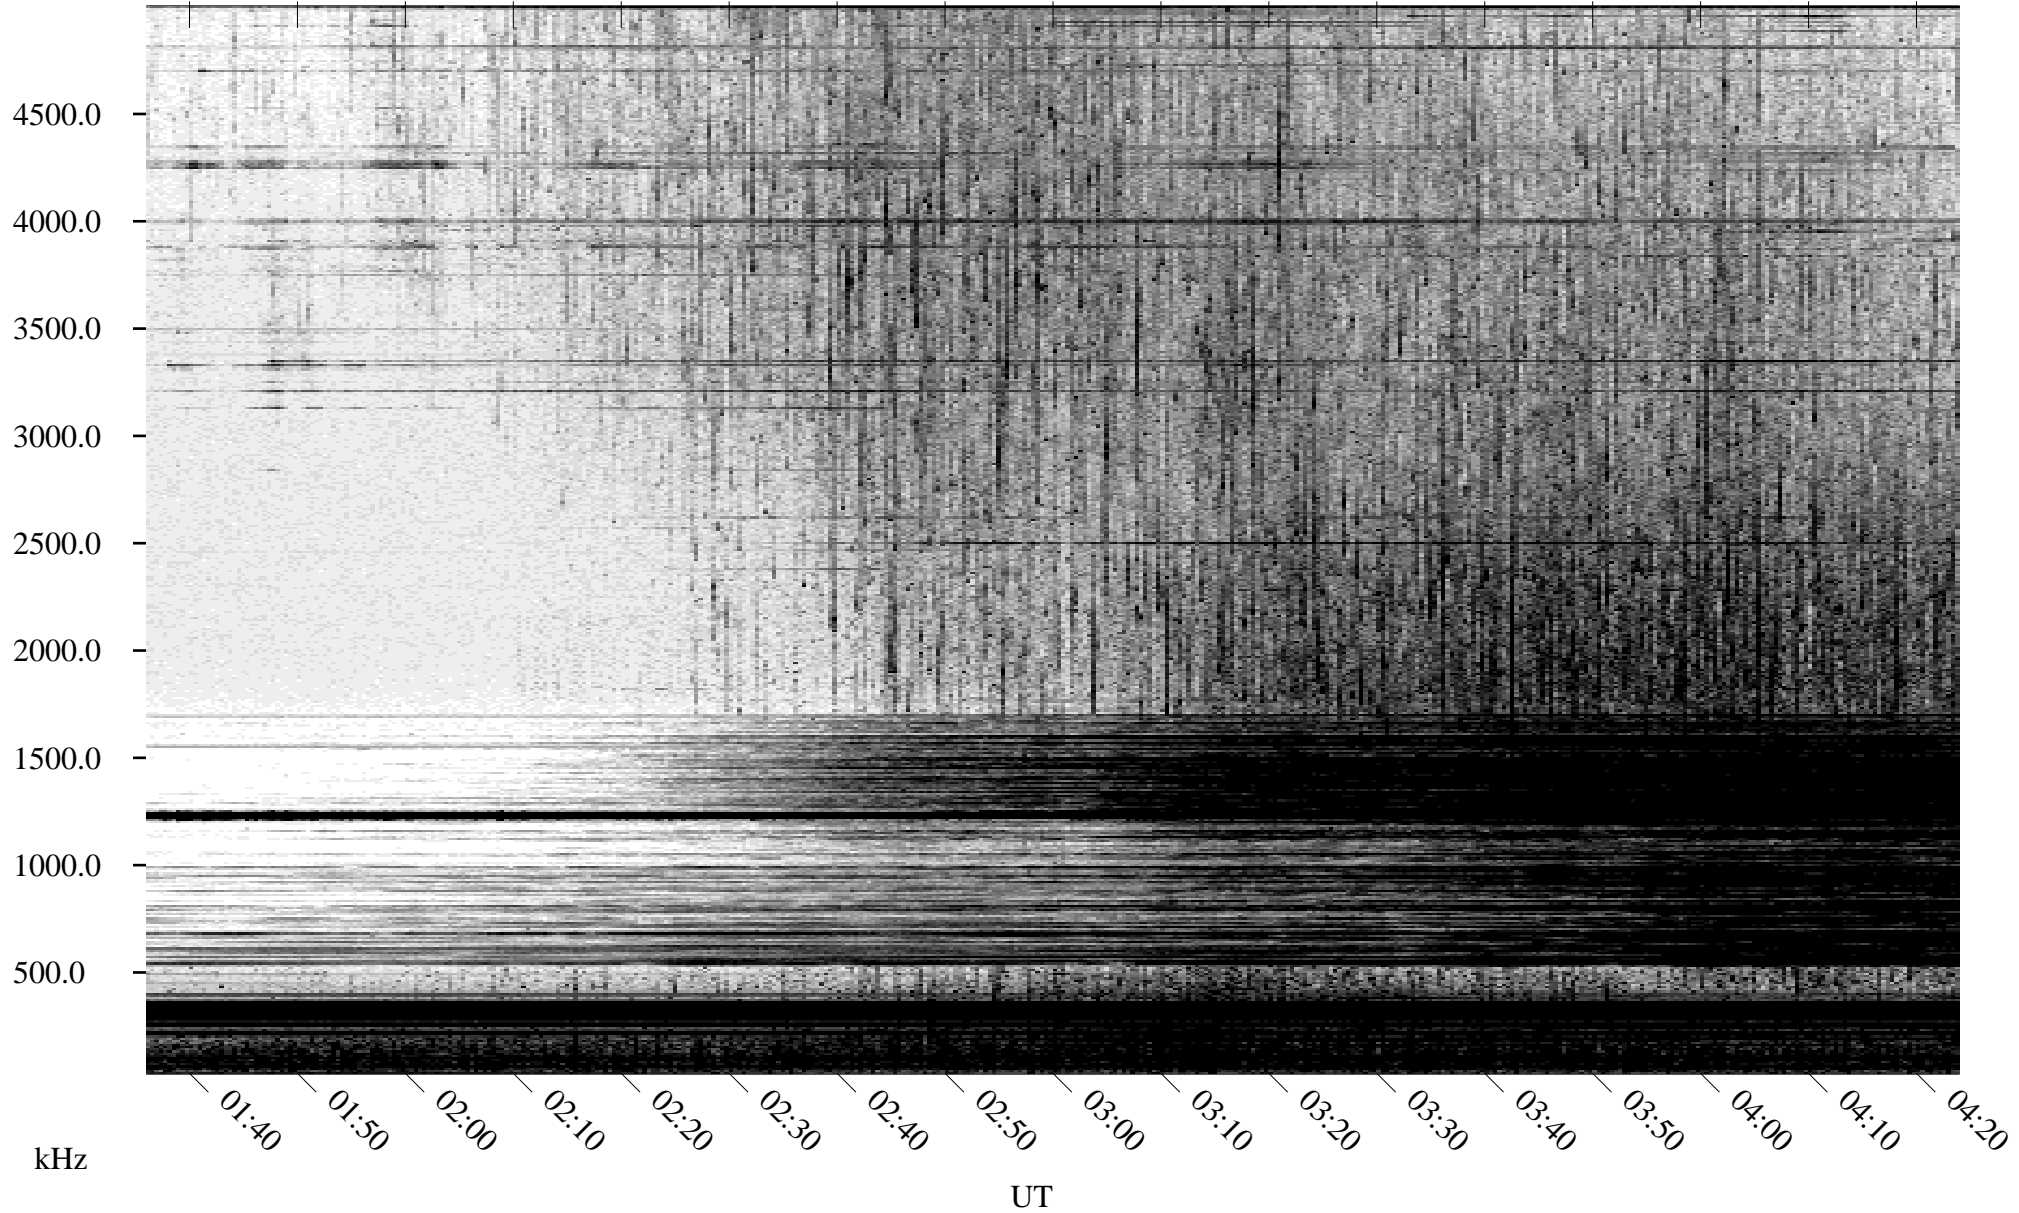

08/19/2005 Churchill, Manitoba

Linear Scale Black = 161 White = 15

ch052311.r00m max_12

Page 1

08/19/2005 Churchill, Manitoba

Linear Scale Black = 161 White = 15

ch05231l.r00m max_12

Page 2

08/20/2005 Churchill, Manitoba

Linear Scale Black = 161 White = 15

ch052311.r00m max_12

Page 3

08/20/2005 Churchill, Manitoba

Linear Scale Black = 161 White = 15

ch052311.r00m max_12

Page 4

08/20/2005 Churchill, Manitoba

Linear Scale Black = 161 White = 15

ch05231l.r00m max_12

Page 5

08/20/2005 Churchill, Manitoba

Linear Scale Black = 161 White = 15

ch05231l.r00m max_12

Page 6

08/20/2005 Churchill, Manitoba

Linear Scale Black = 161 White = 15

ch052311.r00m max_12

Page 7

08/20/2005 Churchill, Manitoba

Linear Scale Black = 161 White = 15

ch052311.r00m max_12

Page 8