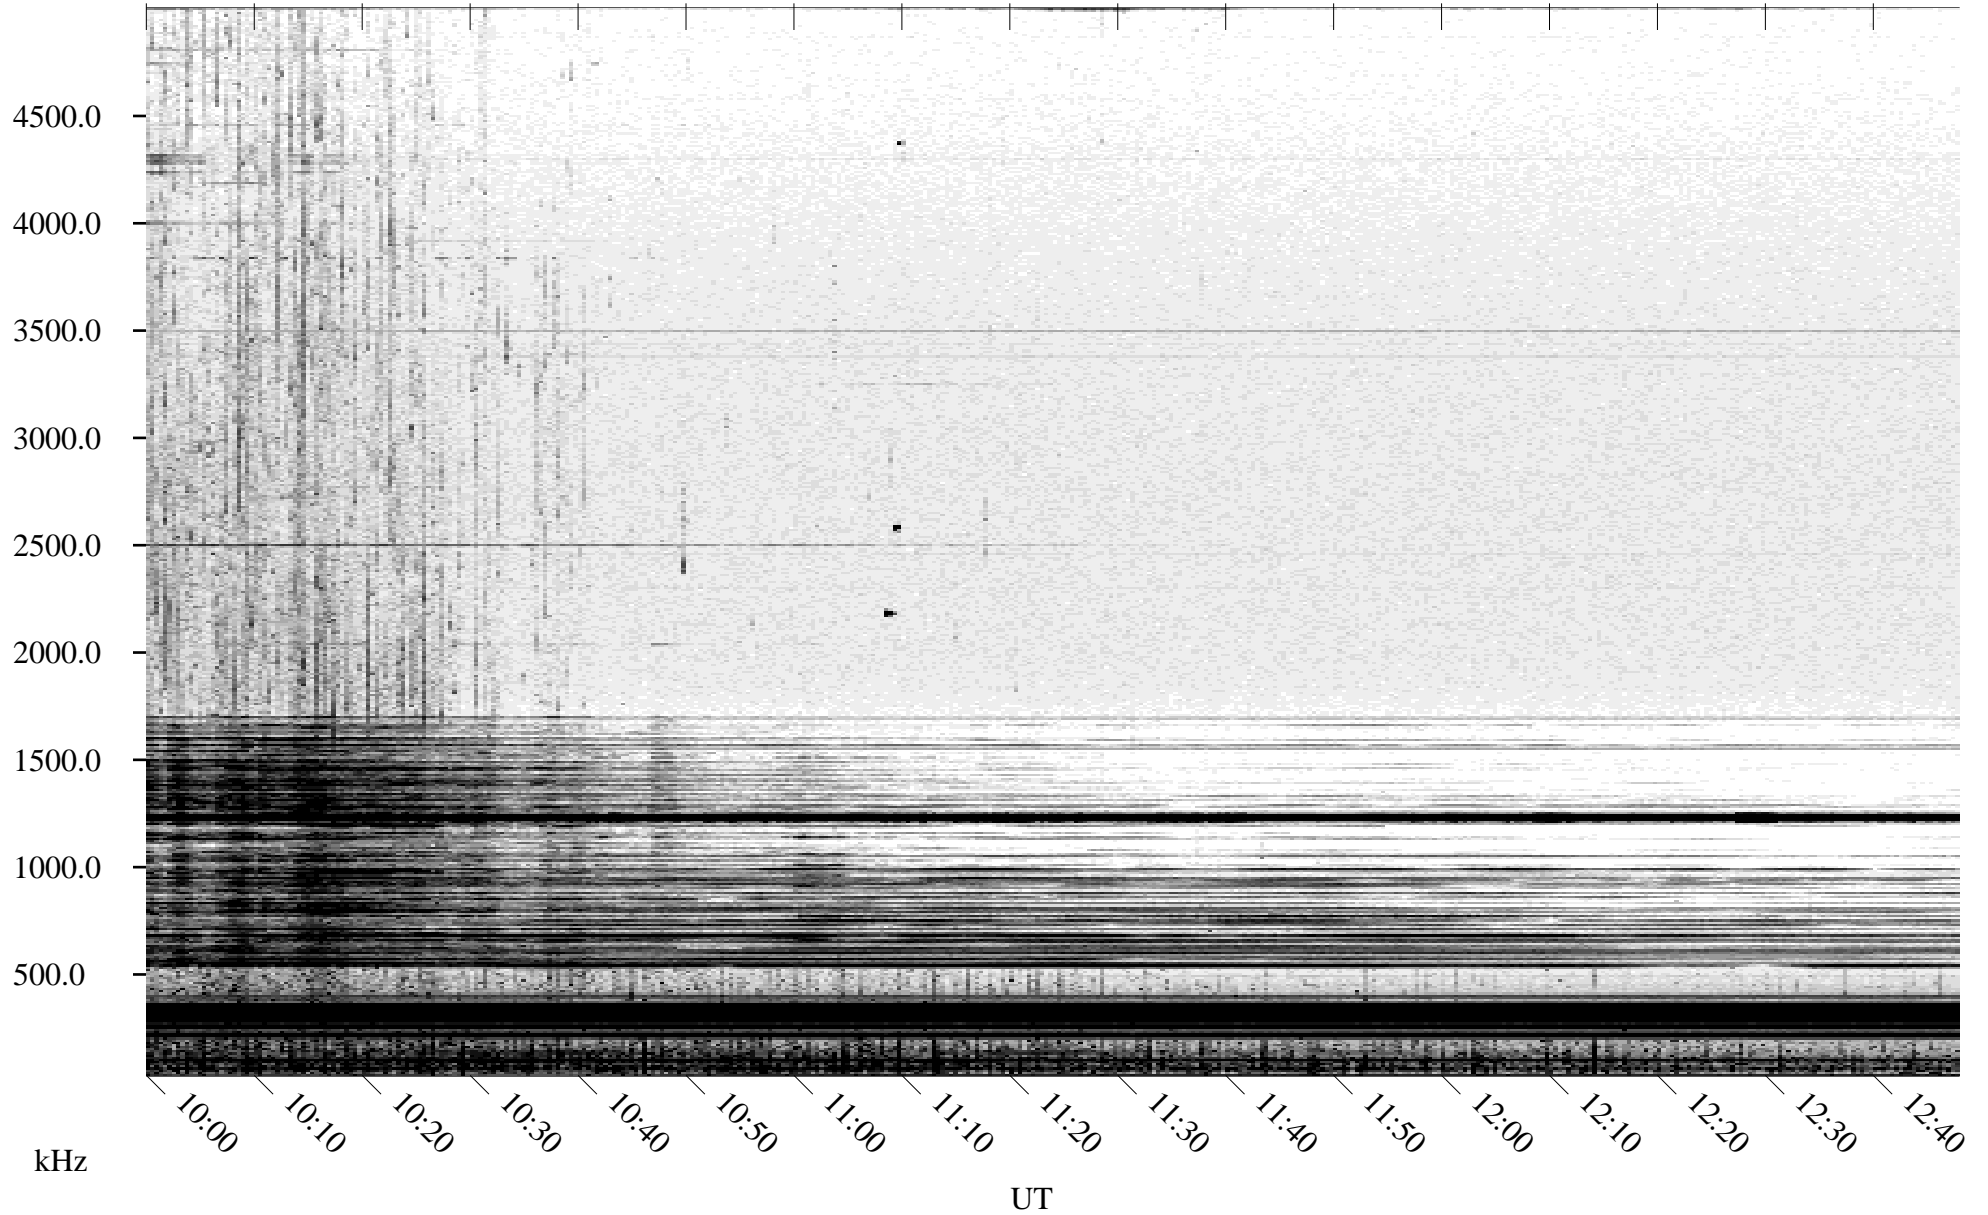

08/19/2005 Churchill, Manitoba

Linear Scale Black = 161 White = 15

ch052311.r00m max_12

Page 1

08/19/2005 Churchill, Manitoba

Linear Scale Black = 161 White = 15

ch05231l.r00m max_12

Page 2

08/20/2005 Churchill, Manitoba

Linear Scale Black = 161 White = 15

ch052311.r00m max_12

Page 3

08/20/2005 Churchill, Manitoba

Linear Scale Black = 161 White = 15

ch052311.r00m max_12

Page 4

08/20/2005 Churchill, Manitoba

Linear Scale Black = 161 White = 15

ch05231l.r00m max_12

Page 5

08/20/2005 Churchill, Manitoba

Linear Scale Black = 161 White = 15

ch05231l.r00m max_12

Page 6

08/20/2005 Churchill, Manitoba

Linear Scale Black = 161 White = 15

ch052311.r00m max_12

Page 7

08/20/2005 Churchill, Manitoba

Linear Scale Black = 161 White = 15

ch052311.r00m max_12

Page 8