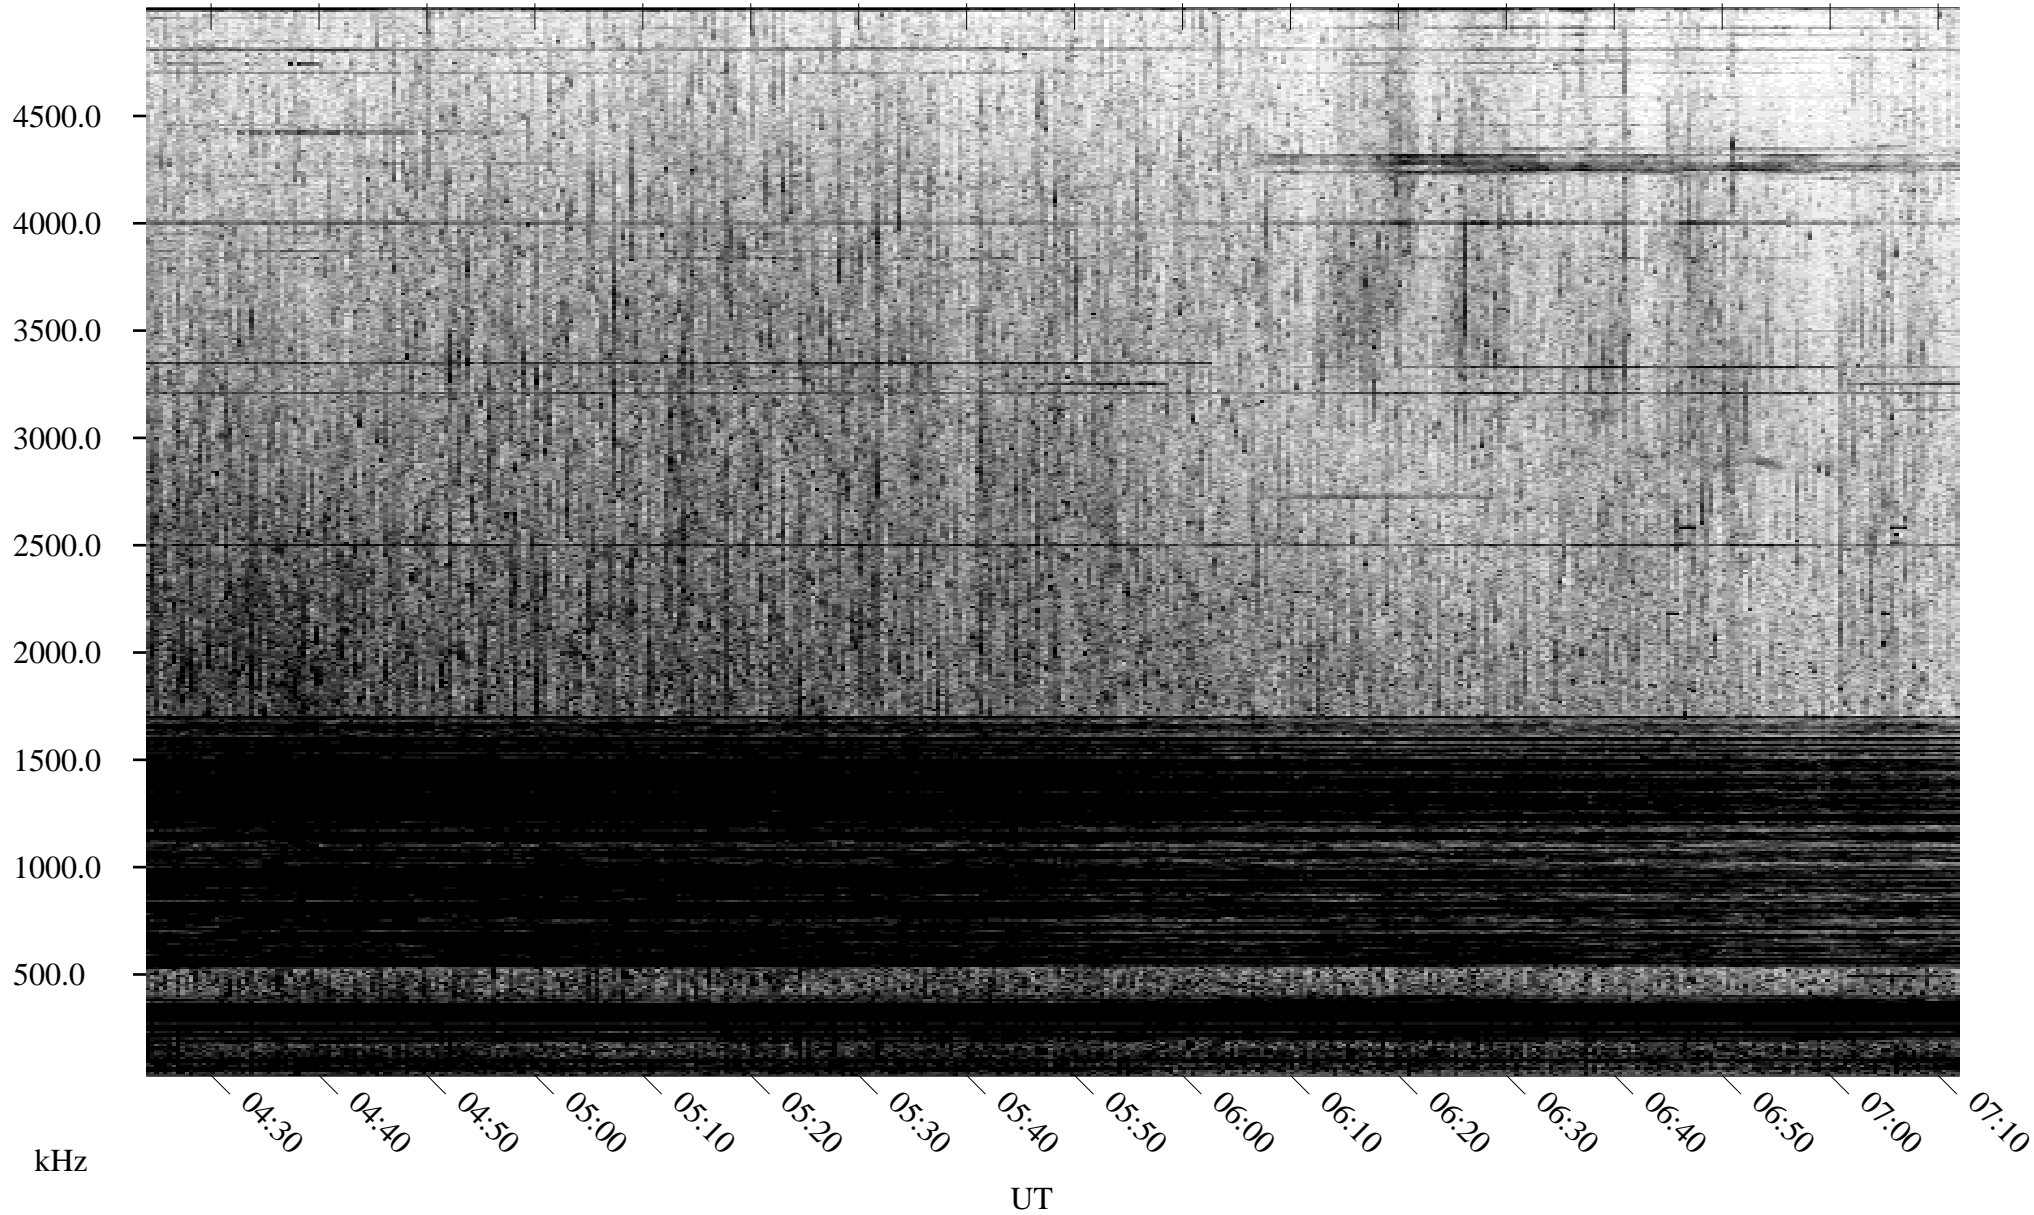

08/19/2005 Churchill, Manitoba

Linear Scale Black = 161 White = 15

ch052311.r00m max_12

Page 1

08/19/2005 Churchill, Manitoba

Linear Scale Black = 161 White = 15

ch05231l.r00m max_12

Page 2

08/20/2005 Churchill, Manitoba

Linear Scale Black = 161 White = 15

ch052311.r00m max_12

Page 3

08/20/2005 Churchill, Manitoba

Linear Scale Black = 161 White = 15

ch052311.r00m max_12

Page 4

08/20/2005 Churchill, Manitoba

Linear Scale Black = 161 White = 15

ch05231l.r00m max_12

Page 5

08/20/2005 Churchill, Manitoba

Linear Scale Black = 161 White = 15

ch05231l.r00m max_12

Page 6

08/20/2005 Churchill, Manitoba

Linear Scale Black = 161 White = 15

ch052311.r00m max_12

Page 7

08/20/2005 Churchill, Manitoba

Linear Scale Black = 161 White = 15

ch052311.r00m max_12

Page 8