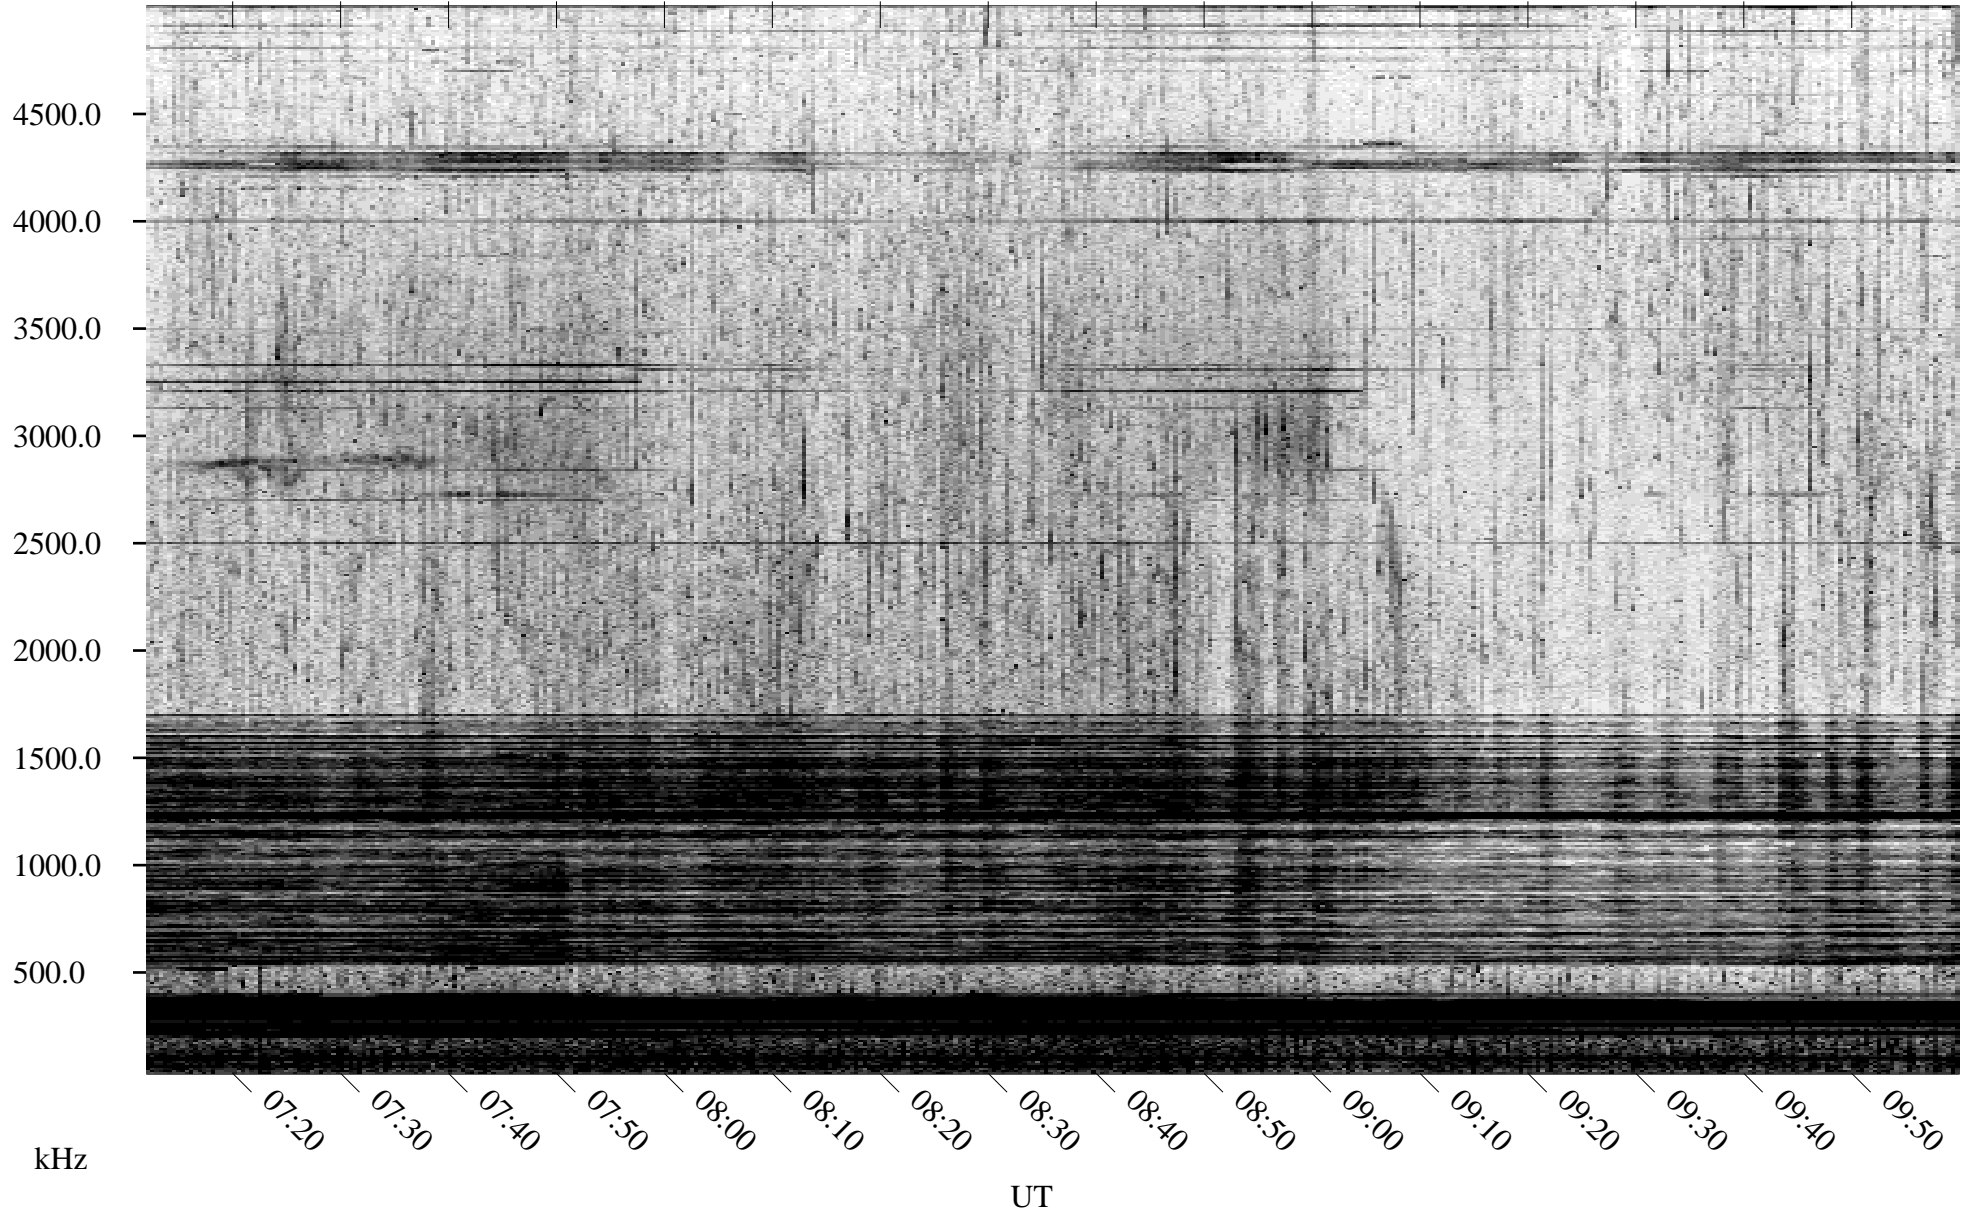

08/19/2005 Churchill, Manitoba

Linear Scale Black = 161 White = 15

ch052311.r00m max_12

Page 1

08/19/2005 Churchill, Manitoba

Linear Scale Black = 161 White = 15

ch05231l.r00m max_12

Page 2

08/20/2005 Churchill, Manitoba

Linear Scale Black = 161 White = 15

ch052311.r00m max_12

Page 3

08/20/2005 Churchill, Manitoba

Linear Scale Black = 161 White = 15

ch052311.r00m max_12

Page 4

08/20/2005 Churchill, Manitoba

Linear Scale Black = 161 White = 15

ch05231l.r00m max_12

Page 5

08/20/2005 Churchill, Manitoba

Linear Scale Black = 161 White = 15

ch05231l.r00m max_12

Page 6

08/20/2005 Churchill, Manitoba

Linear Scale Black = 161 White = 15

ch052311.r00m max_12

Page 7

08/20/2005 Churchill, Manitoba

Linear Scale Black = 161 White = 15

ch052311.r00m max_12

Page 8