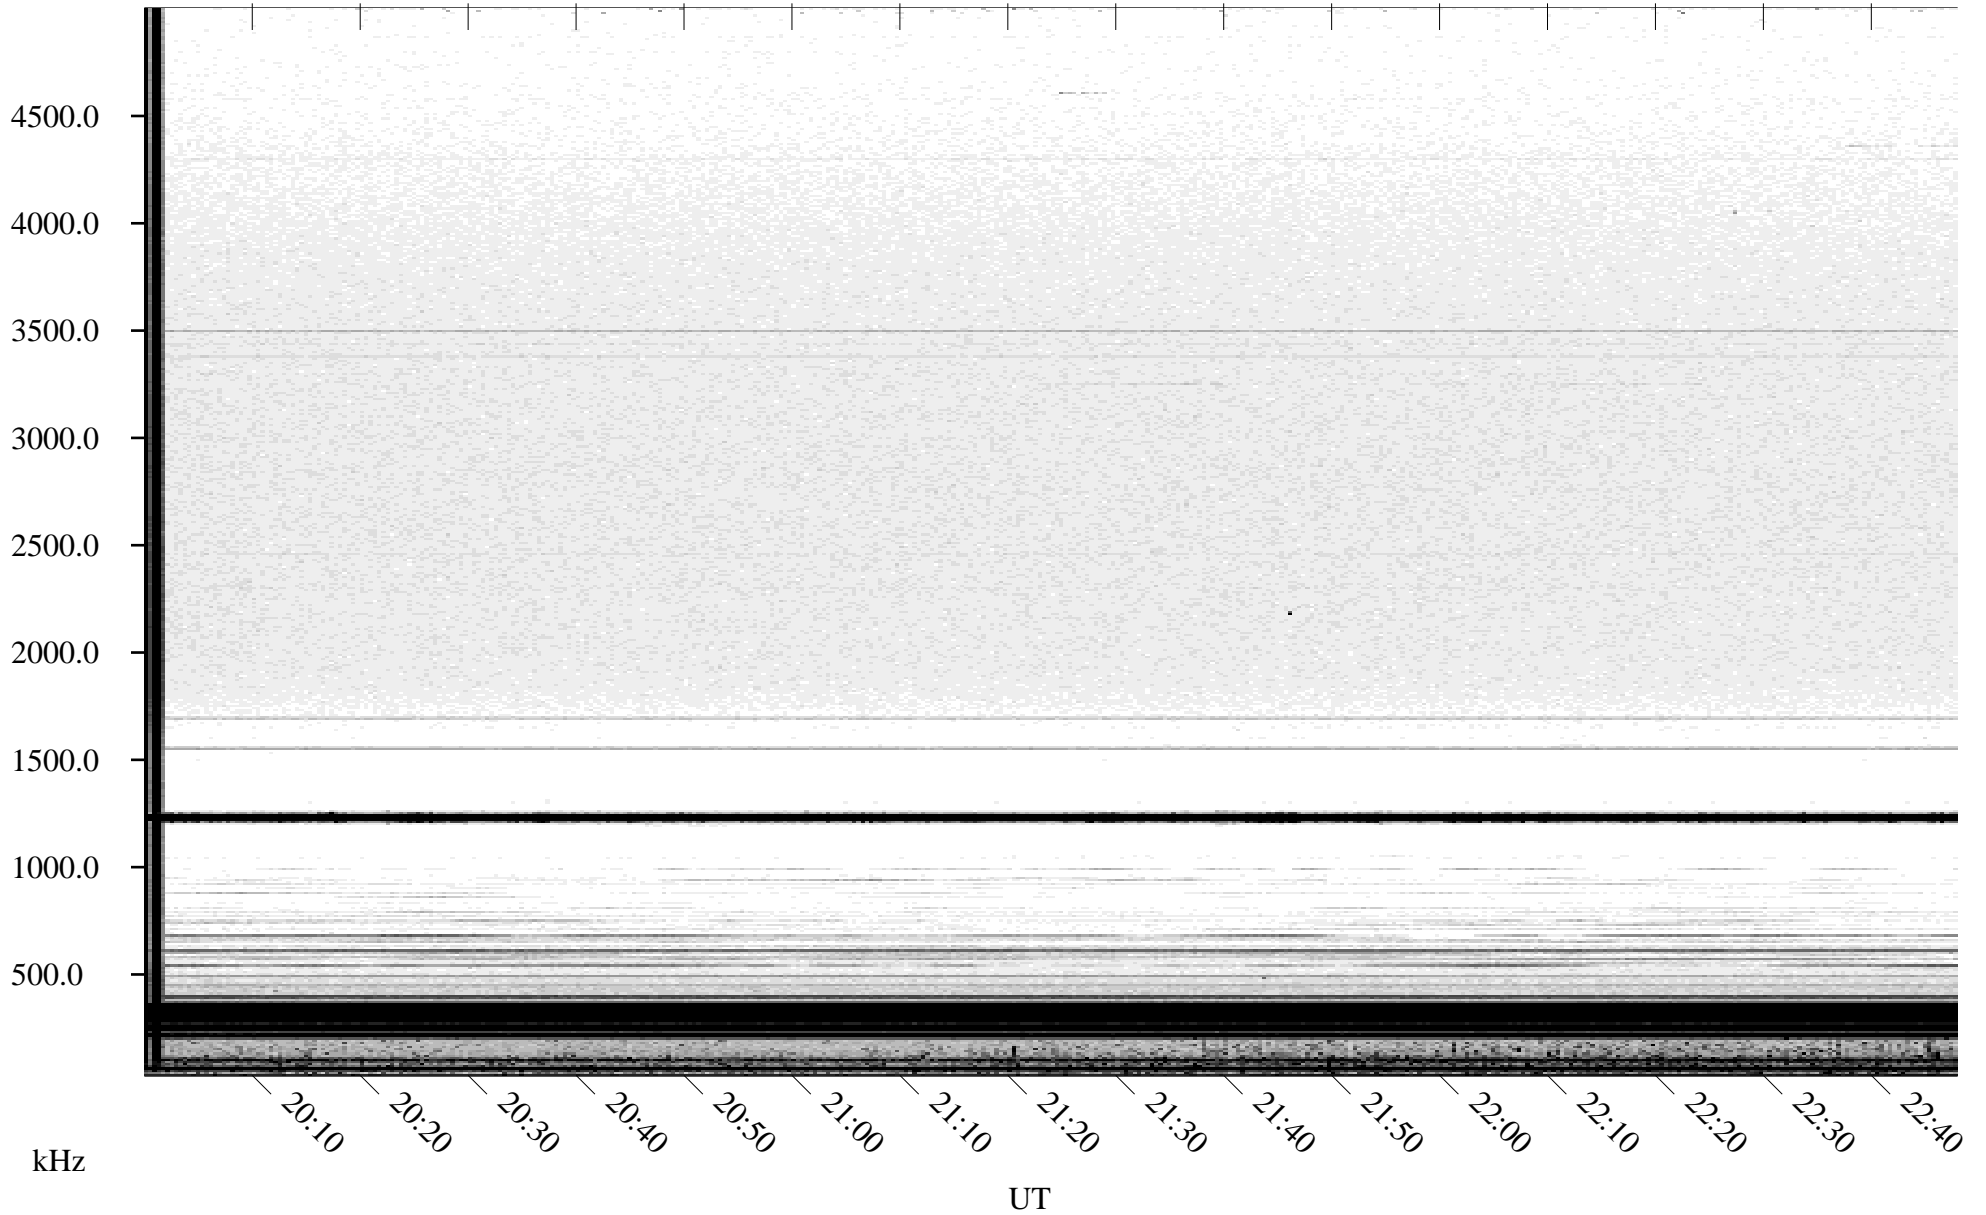

08/20/2005 Churchill, Manitoba

Linear Scale Black = 161 White = 15

ch052321.r00m max_12

Page 1

08/20/2005 Churchill, Manitoba

Linear Scale Black = 161 White = 15

ch05232l.r00m max_12

08/21/2005 Churchill, Manitoba

Linear Scale Black = 161 White = 15

ch05232l.r00m max_12

Page 3

08/21/2005 Churchill, Manitoba

Linear Scale Black = 161 White = 15

ch05232l.r00m max_12

Page 4

08/21/2005 Churchill, Manitoba

Linear Scale Black = 161 White = 15

ch05232l.r00m max_12

Page 5

08/21/2005 Churchill, Manitoba

Linear Scale Black = 161 White = 15

ch05232l.r00m max_12

Page 6

08/21/2005 Churchill, Manitoba

Linear Scale Black = 161 White = 15

ch05232l.r00m max_12

Page 7

08/21/2005 Churchill, Manitoba

Linear Scale Black = 161 White = 15

ch05232l.r00m max_12