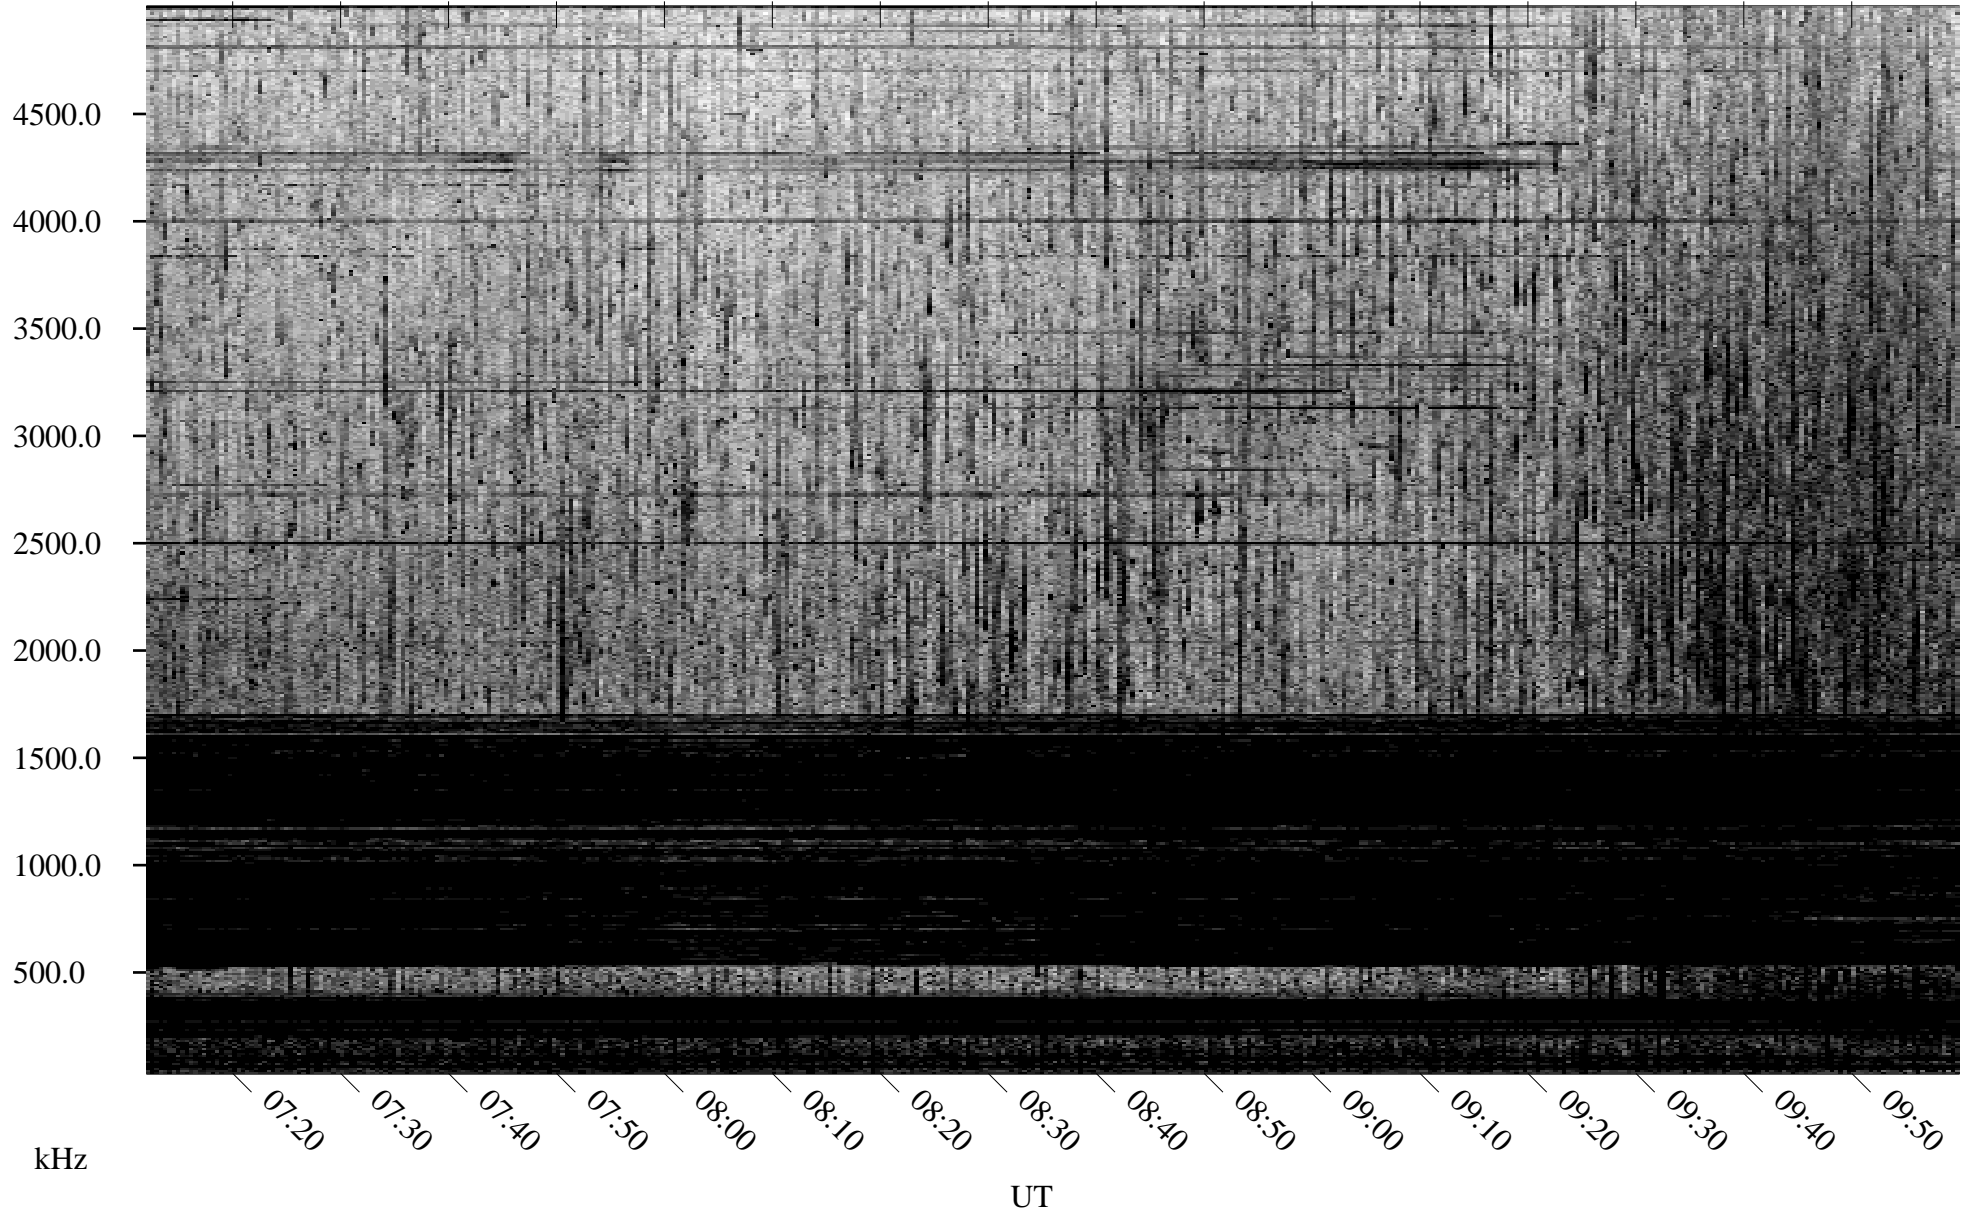

08/20/2005 Churchill, Manitoba

Linear Scale Black = 161 White = 15

ch052321.r00m max_12

Page 1

08/20/2005 Churchill, Manitoba

Linear Scale Black = 161 White = 15

ch05232l.r00m max_12

08/21/2005 Churchill, Manitoba

Linear Scale Black = 161 White = 15

ch05232l.r00m max_12

Page 3

08/21/2005 Churchill, Manitoba

Linear Scale Black = 161 White = 15

ch05232l.r00m max_12

Page 4

08/21/2005 Churchill, Manitoba

Linear Scale Black = 161 White = 15

ch05232l.r00m max_12

Page 5

08/21/2005 Churchill, Manitoba

Linear Scale Black = 161 White = 15

ch05232l.r00m max_12

Page 6

08/21/2005 Churchill, Manitoba

Linear Scale Black = 161 White = 15

ch05232l.r00m max_12

Page 7

08/21/2005 Churchill, Manitoba

Linear Scale Black = 161 White = 15

ch05232l.r00m max_12