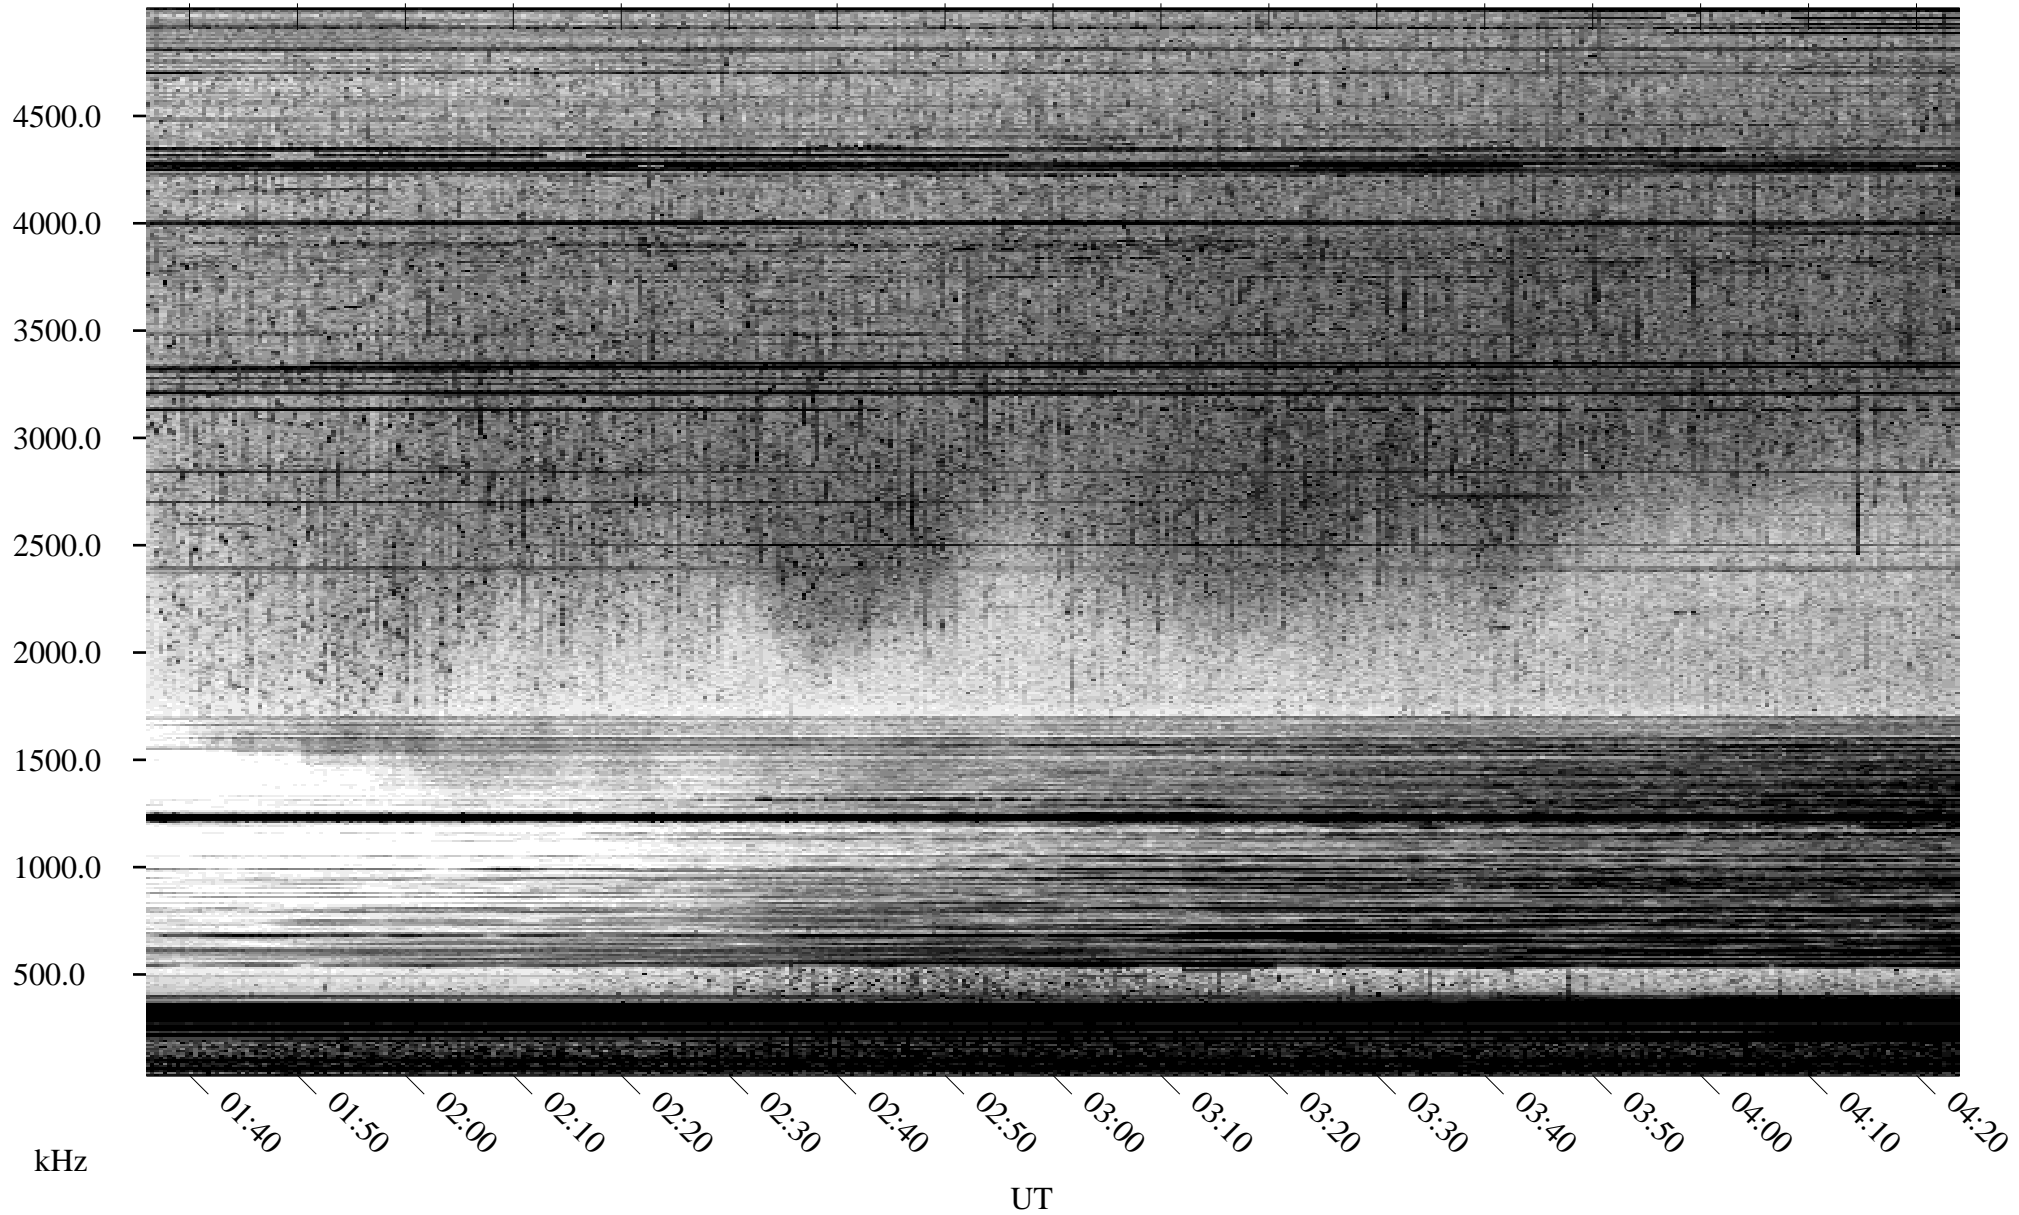

08/20/2005 Churchill, Manitoba

Linear Scale Black = 161 White = 15

ch052321.r00m max_12

Page 1

08/20/2005 Churchill, Manitoba

Linear Scale Black = 161 White = 15

ch05232l.r00m max_12

08/21/2005 Churchill, Manitoba

Linear Scale Black = 161 White = 15

ch05232l.r00m max_12

Page 3

08/21/2005 Churchill, Manitoba

Linear Scale Black = 161 White = 15

ch05232l.r00m max_12

Page 4

08/21/2005 Churchill, Manitoba

Linear Scale Black = 161 White = 15

ch05232l.r00m max_12

Page 5

08/21/2005 Churchill, Manitoba

Linear Scale Black = 161 White = 15

ch05232l.r00m max_12

Page 6

08/21/2005 Churchill, Manitoba

Linear Scale Black = 161 White = 15

ch05232l.r00m max_12

Page 7

08/21/2005 Churchill, Manitoba

Linear Scale Black = 161 White = 15

ch05232l.r00m max_12