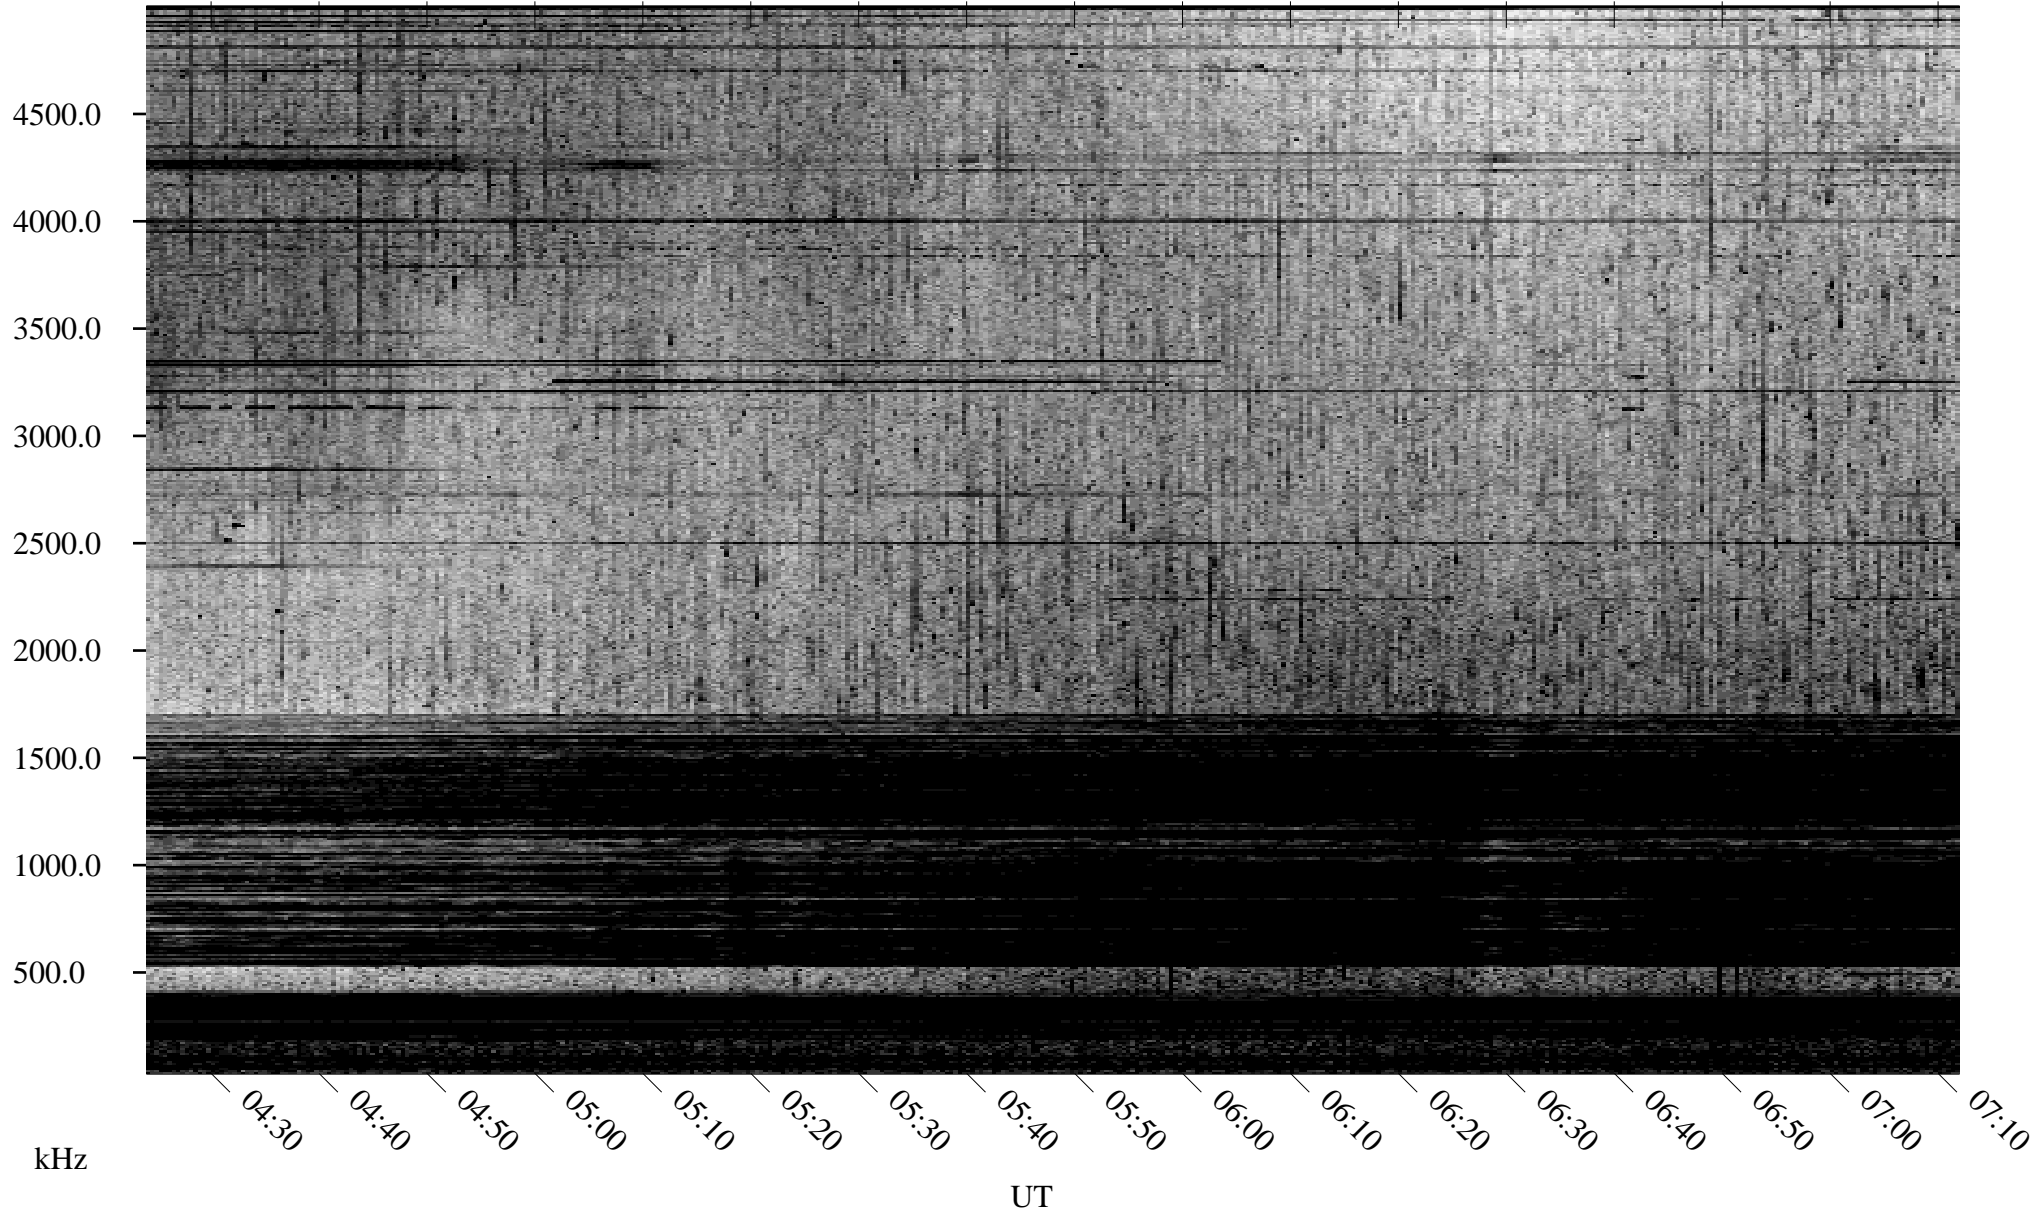

08/20/2005 Churchill, Manitoba

Linear Scale Black = 161 White = 15

ch052321.r00m max_12

Page 1

08/20/2005 Churchill, Manitoba

Linear Scale Black = 161 White = 15

ch05232l.r00m max_12

08/21/2005 Churchill, Manitoba

Linear Scale Black = 161 White = 15

ch05232l.r00m max_12

Page 3

08/21/2005 Churchill, Manitoba

Linear Scale Black = 161 White = 15

ch05232l.r00m max_12

Page 4

08/21/2005 Churchill, Manitoba

Linear Scale Black = 161 White = 15

ch05232l.r00m max_12

Page 5

08/21/2005 Churchill, Manitoba

Linear Scale Black = 161 White = 15

ch05232l.r00m max_12

Page 6

08/21/2005 Churchill, Manitoba

Linear Scale Black = 161 White = 15

ch05232l.r00m max_12

Page 7

08/21/2005 Churchill, Manitoba

Linear Scale Black = 161 White = 15

ch05232l.r00m max_12