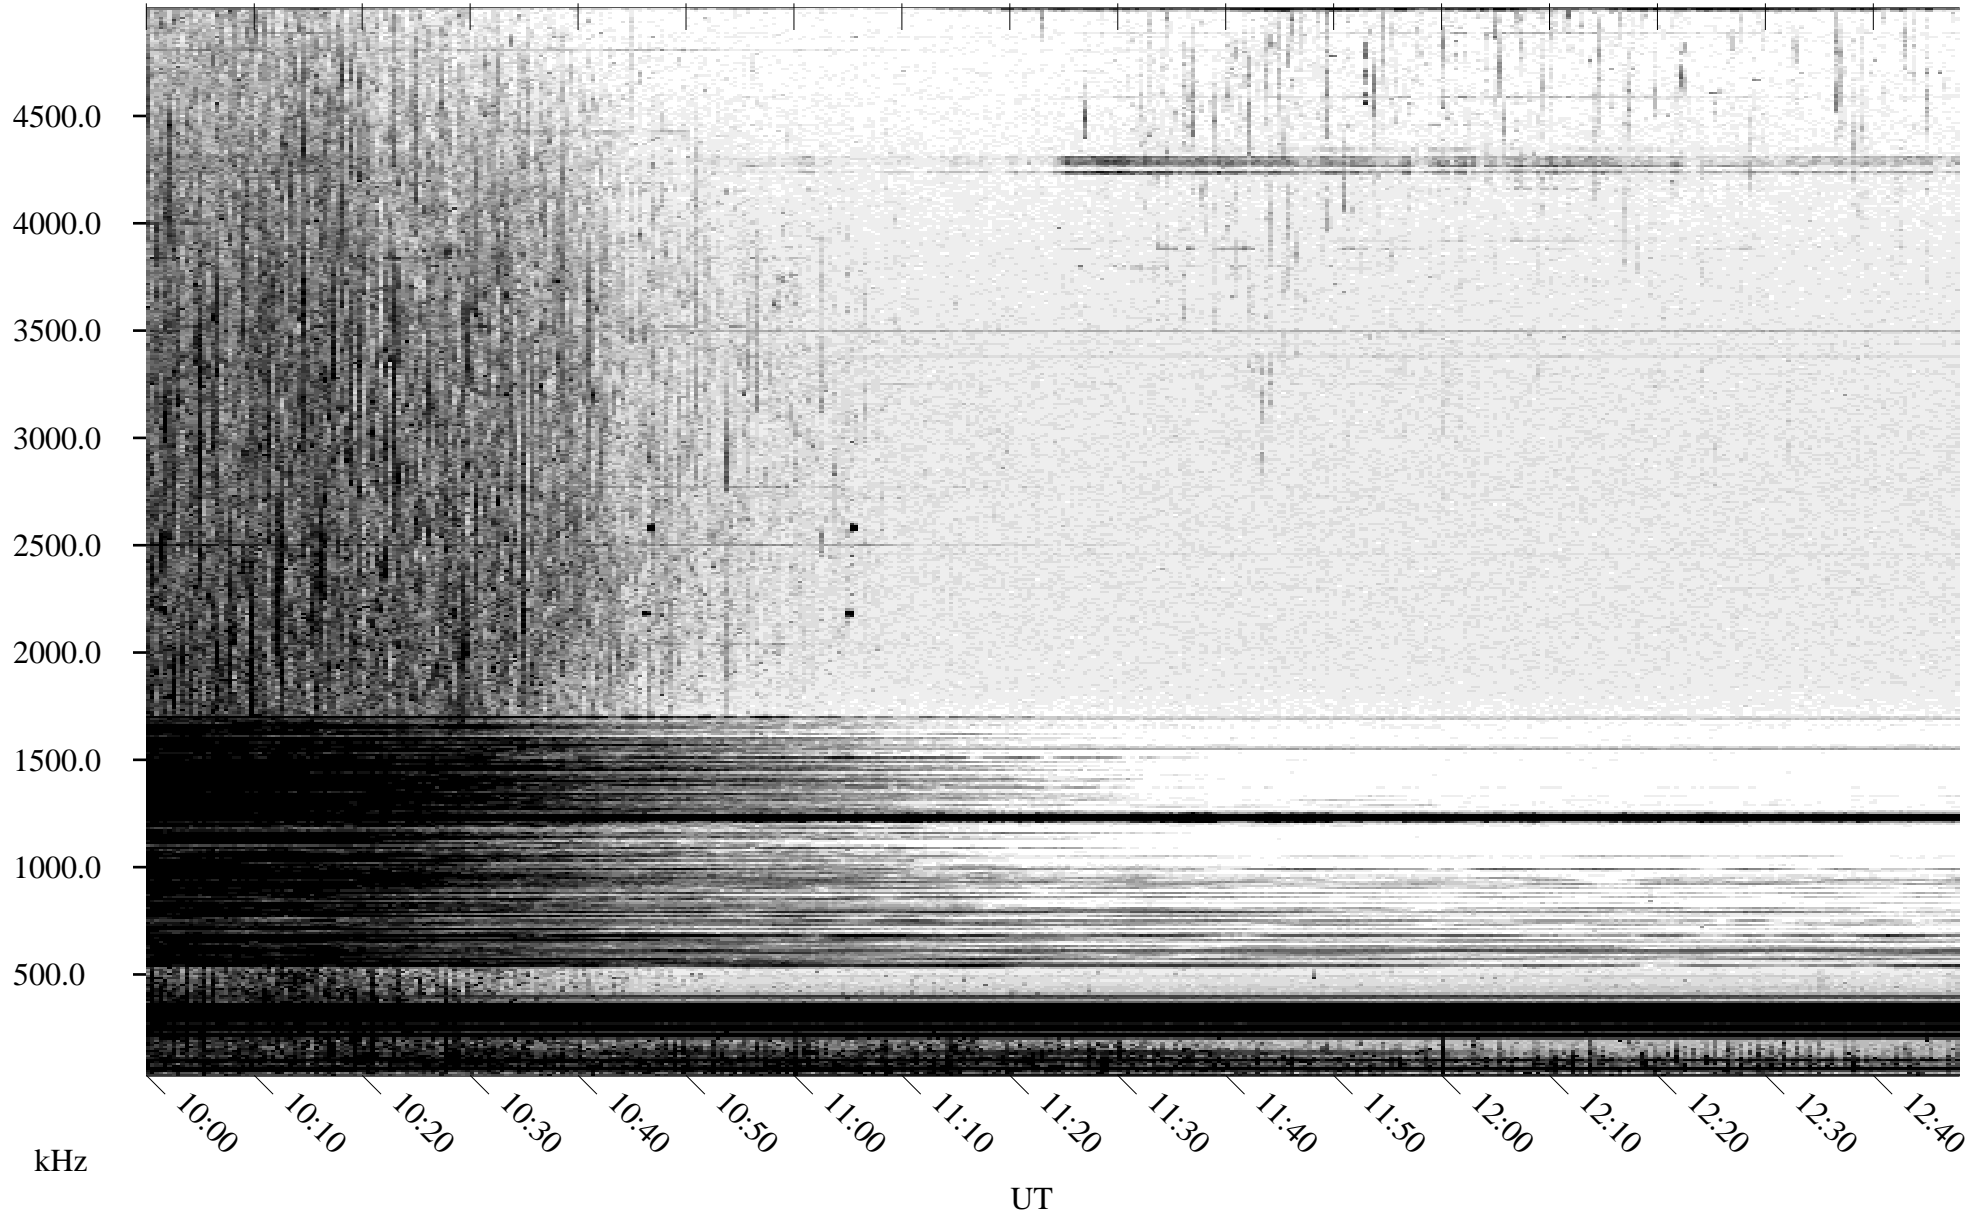

08/20/2005 Churchill, Manitoba

Linear Scale Black = 161 White = 15

ch052321.r00m max_12

Page 1

08/20/2005 Churchill, Manitoba

Linear Scale Black = 161 White = 15

ch05232l.r00m max_12

08/21/2005 Churchill, Manitoba

Linear Scale Black = 161 White = 15

ch05232l.r00m max_12

Page 3

08/21/2005 Churchill, Manitoba

Linear Scale Black = 161 White = 15

ch05232l.r00m max_12

Page 4

08/21/2005 Churchill, Manitoba

Linear Scale Black = 161 White = 15

ch05232l.r00m max_12

Page 5

08/21/2005 Churchill, Manitoba

Linear Scale Black = 161 White = 15

ch05232l.r00m max_12

Page 6

08/21/2005 Churchill, Manitoba

Linear Scale Black = 161 White = 15

ch05232l.r00m max_12

Page 7

08/21/2005 Churchill, Manitoba

Linear Scale Black = 161 White = 15

ch05232l.r00m max_12