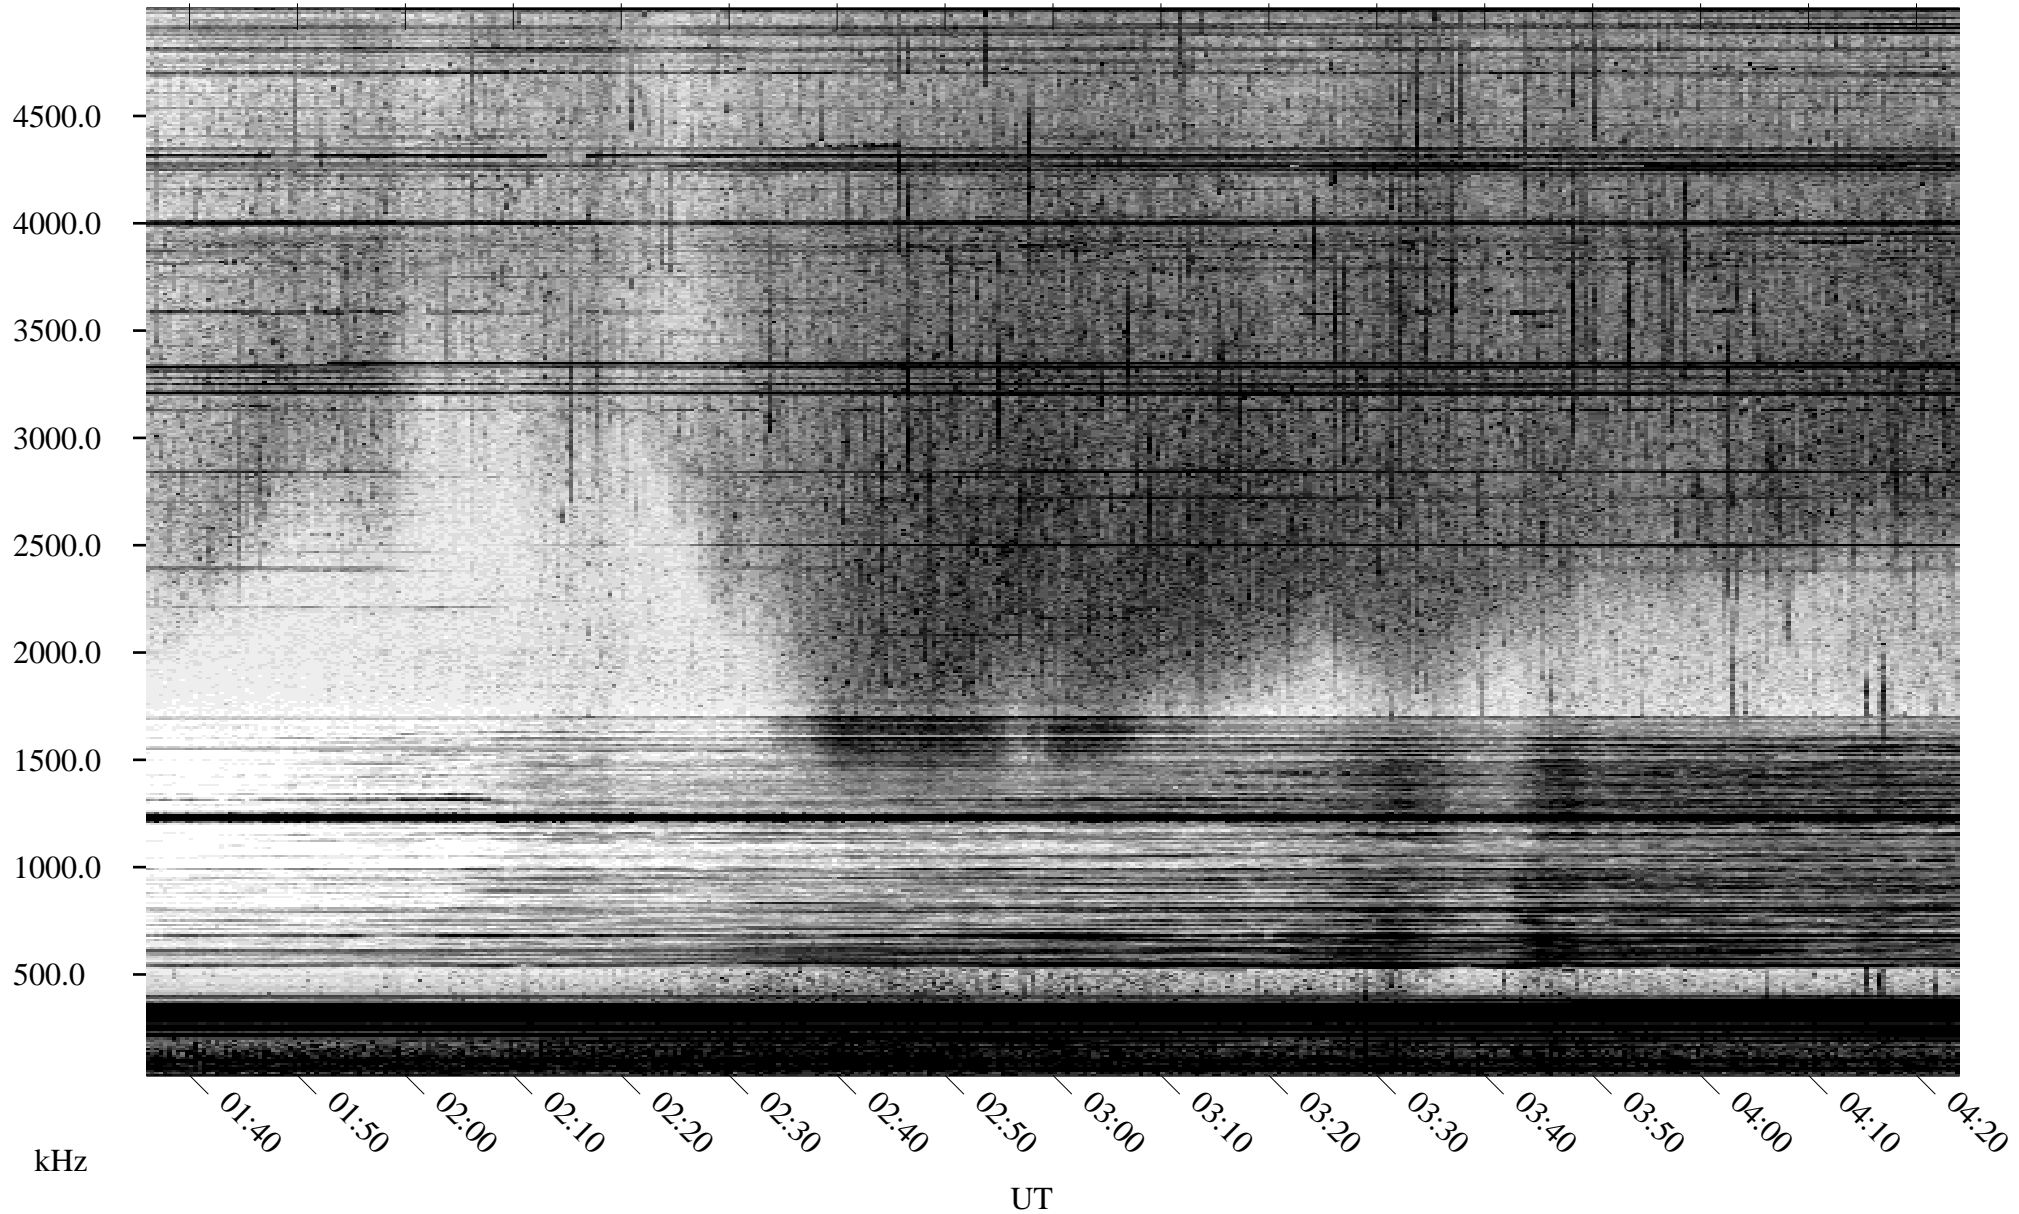

08/21/2005 Churchill, Manitoba

Linear Scale Black = 161 White = 15

ch052331l.r00m max_12

Page 1

08/21/2005 Churchill, Manitoba

Linear Scale Black = 161 White = 15

ch052331l.r00m max_12

Page 2

08/22/2005 Churchill, Manitoba

Linear Scale Black = 161 White = 15

ch052331.r00m max_12

Page 3

08/22/2005 Churchill, Manitoba

Linear Scale Black = 161 White = 15

ch052331.r00m max_12

Page 4

08/22/2005 Churchill, Manitoba

Linear Scale Black = 161 White = 15

ch052331.r00m max_12

Page 5

08/22/2005 Churchill, Manitoba

Linear Scale Black = 161 White = 15

ch052331.r00m max_12

Page 6

08/22/2005 Churchill, Manitoba

Linear Scale Black = 161 White = 15

ch052331l.r00m max_12

Page 7

UT