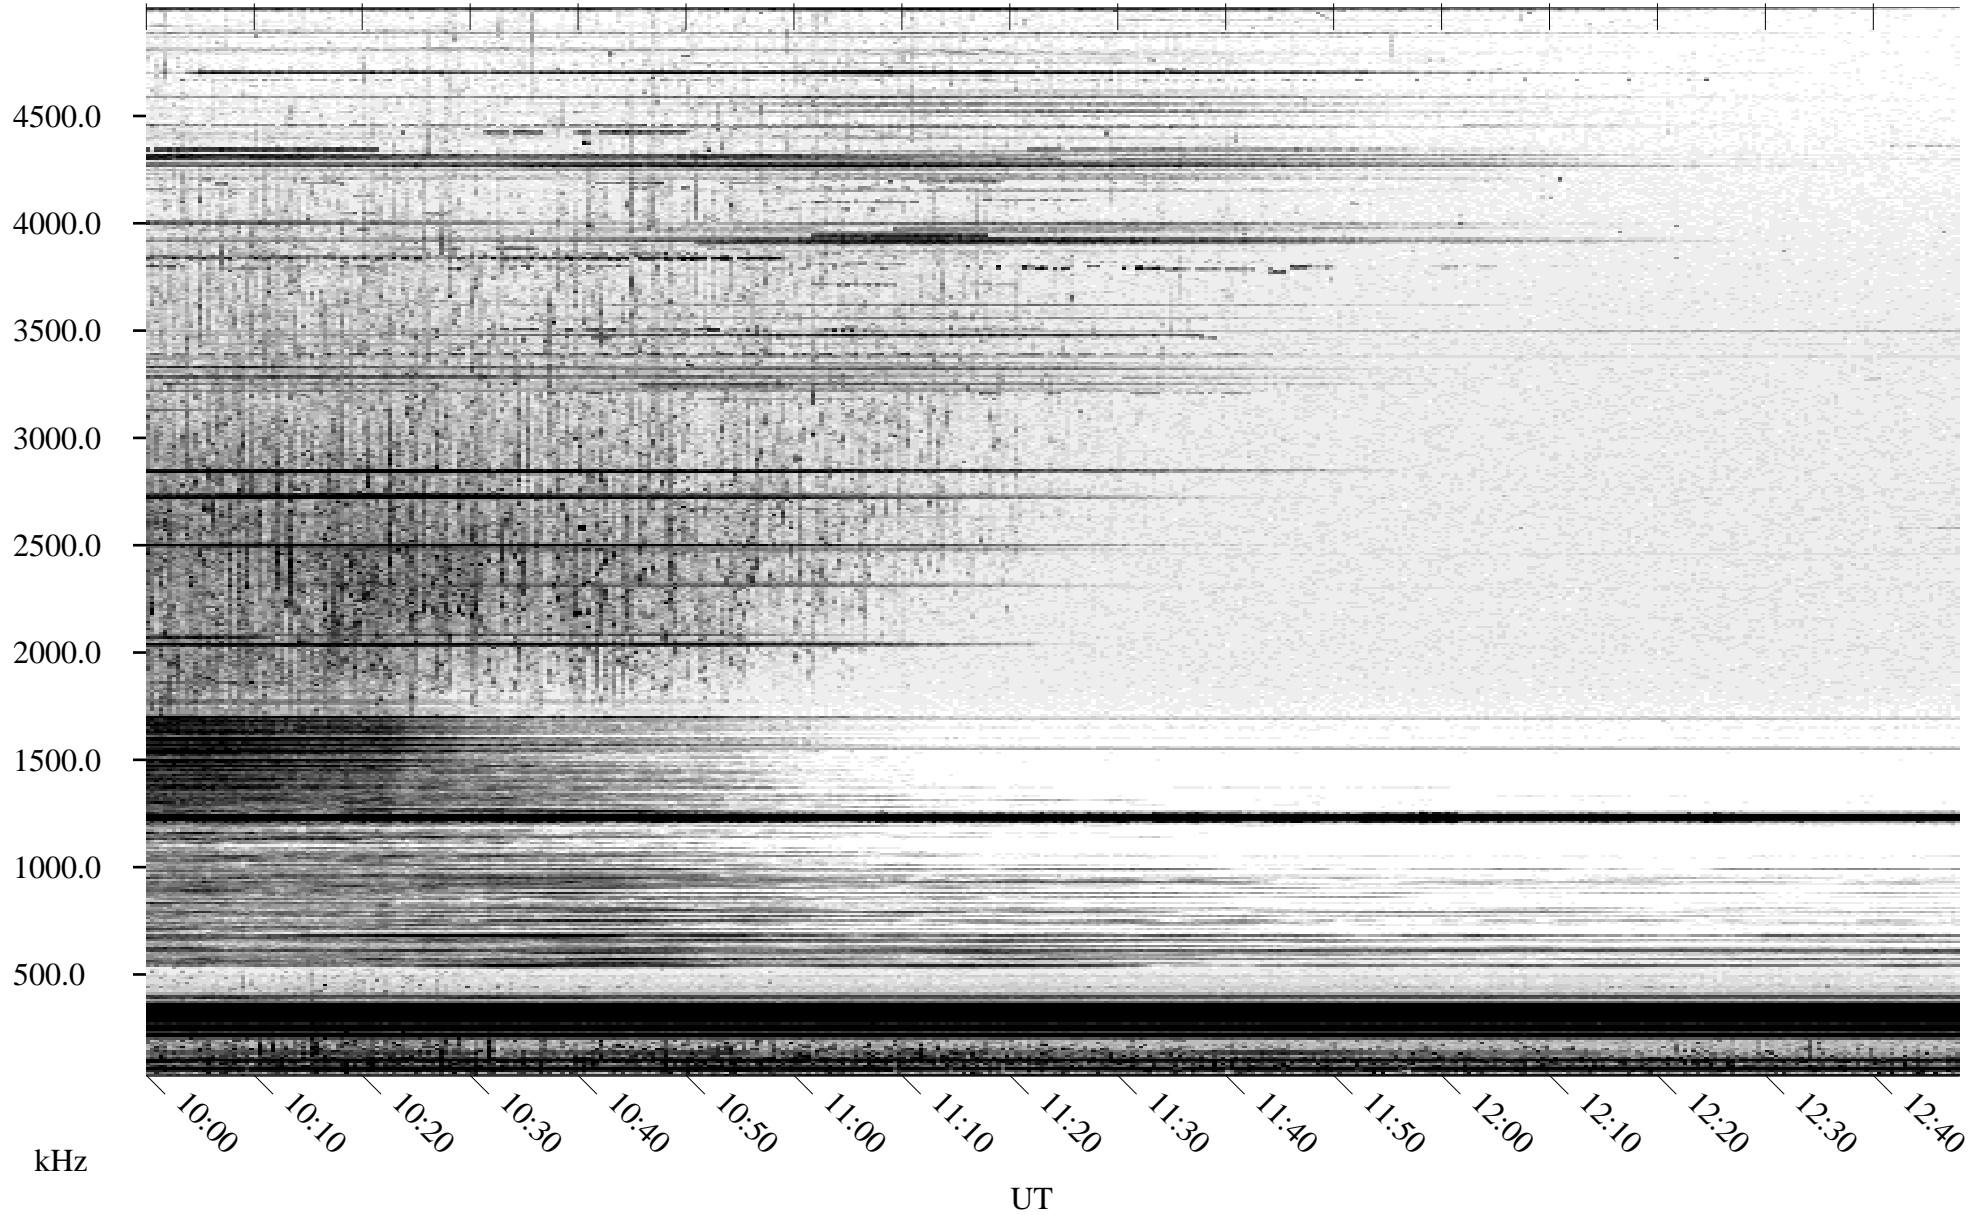

08/21/2005 Churchill, Manitoba

Linear Scale Black = 161 White = 15

ch052331l.r00m max_12

Page 1

08/21/2005 Churchill, Manitoba

Linear Scale Black = 161 White = 15

ch052331l.r00m max_12

Page 2

08/22/2005 Churchill, Manitoba

Linear Scale Black = 161 White = 15

ch052331.r00m max_12

Page 3

08/22/2005 Churchill, Manitoba

Linear Scale Black = 161 White = 15

ch052331.r00m max_12

Page 4

08/22/2005 Churchill, Manitoba

Linear Scale Black = 161 White = 15

ch052331.r00m max_12

Page 5

08/22/2005 Churchill, Manitoba

Linear Scale Black = 161 White = 15

ch052331.r00m max_12

Page 6

08/22/2005 Churchill, Manitoba

Linear Scale Black = 161 White = 15

ch052331l.r00m max_12

Page 7

UT