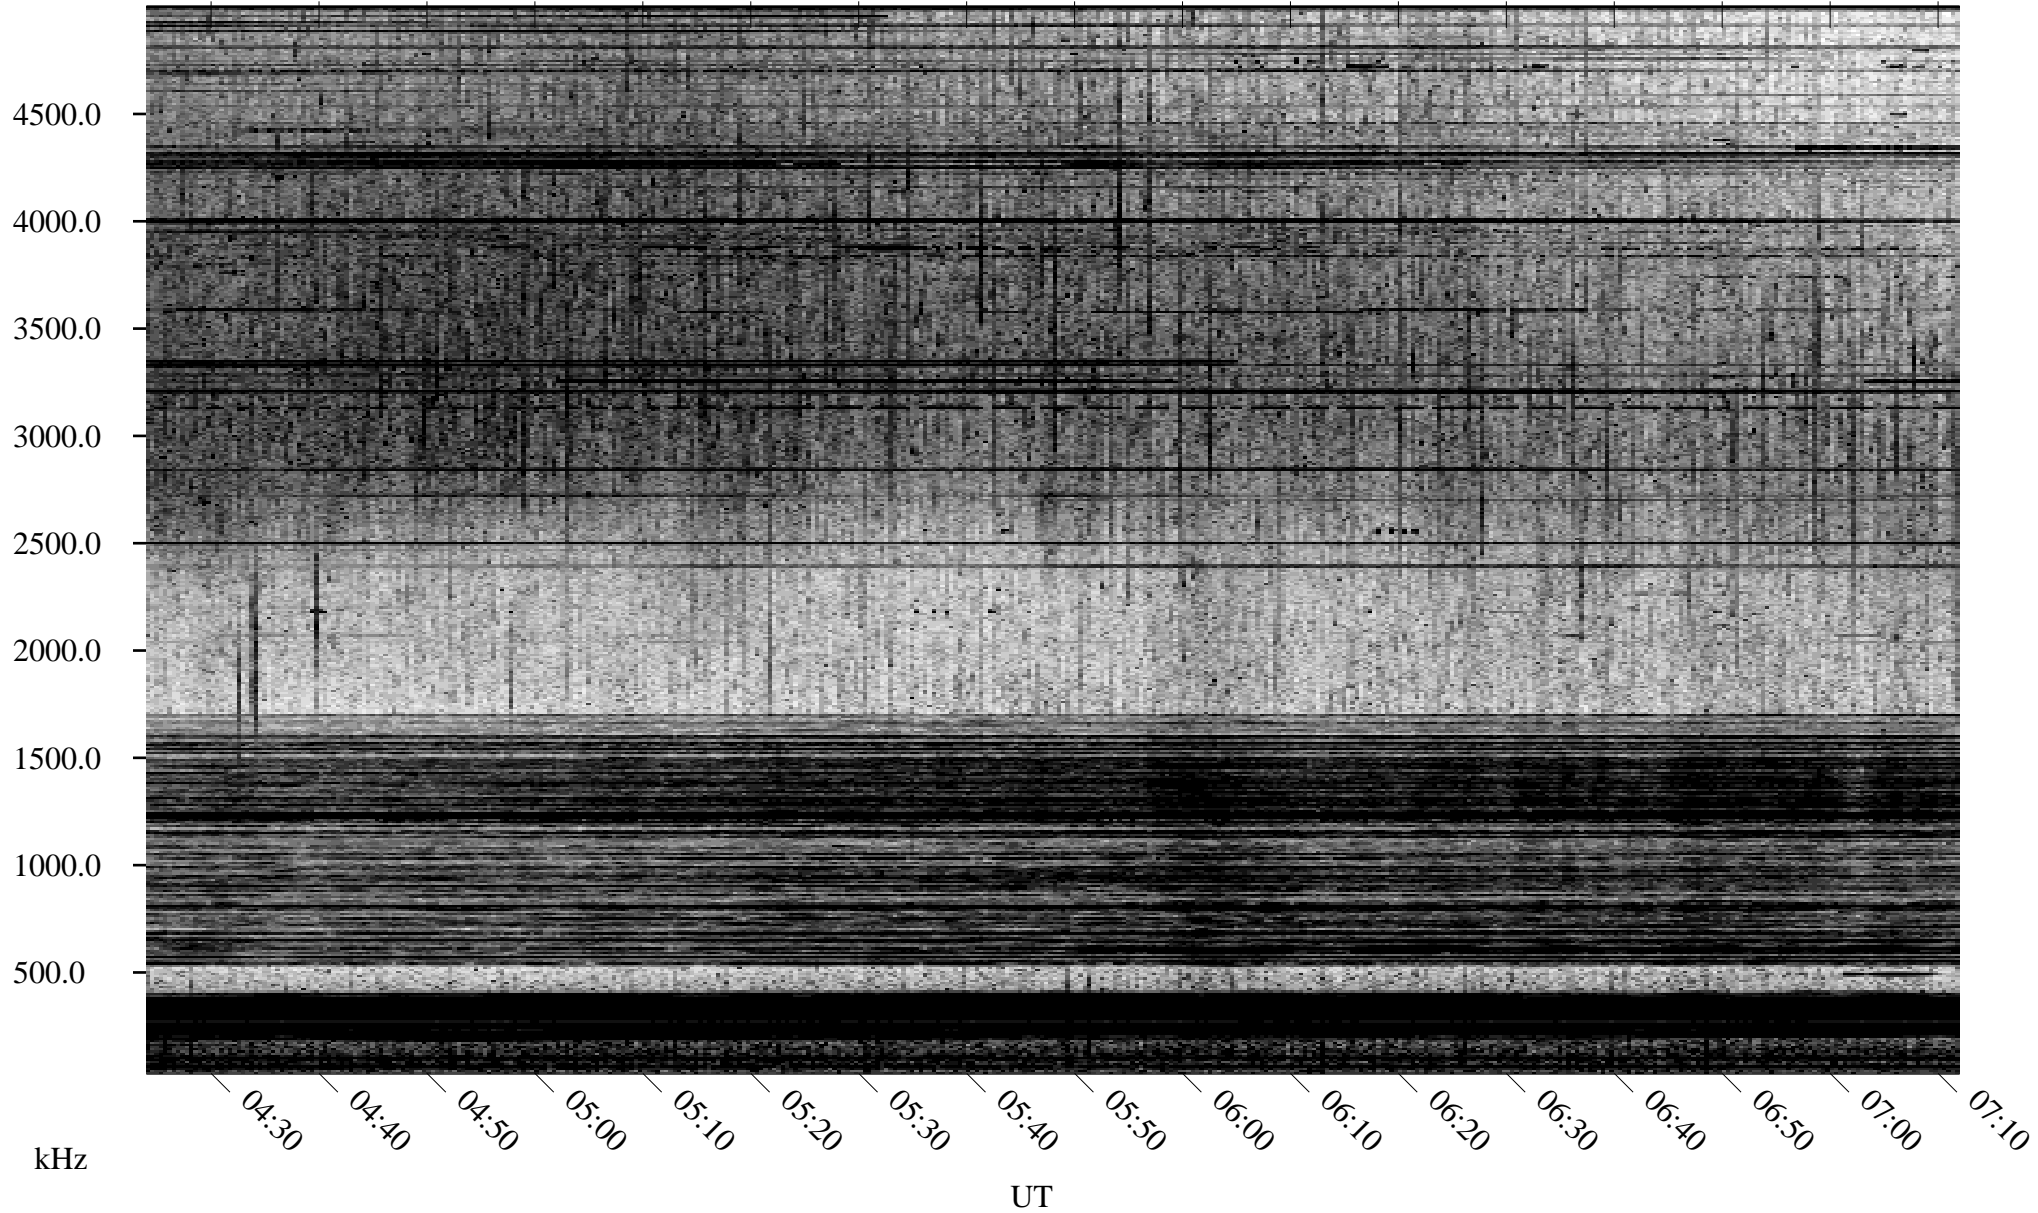

08/21/2005 Churchill, Manitoba

Linear Scale Black = 161 White = 15

ch052331l.r00m max_12

Page 1

08/21/2005 Churchill, Manitoba

Linear Scale Black = 161 White = 15

ch052331l.r00m max_12

Page 2

08/22/2005 Churchill, Manitoba

Linear Scale Black = 161 White = 15

ch052331.r00m max_12

Page 3

08/22/2005 Churchill, Manitoba

Linear Scale Black = 161 White = 15

ch052331.r00m max_12

Page 4

08/22/2005 Churchill, Manitoba

Linear Scale Black = 161 White = 15

ch052331.r00m max_12

Page 5

08/22/2005 Churchill, Manitoba

Linear Scale Black = 161 White = 15

ch052331.r00m max_12

Page 6

08/22/2005 Churchill, Manitoba

Linear Scale Black = 161 White = 15

ch052331l.r00m max_12

Page 7

UT