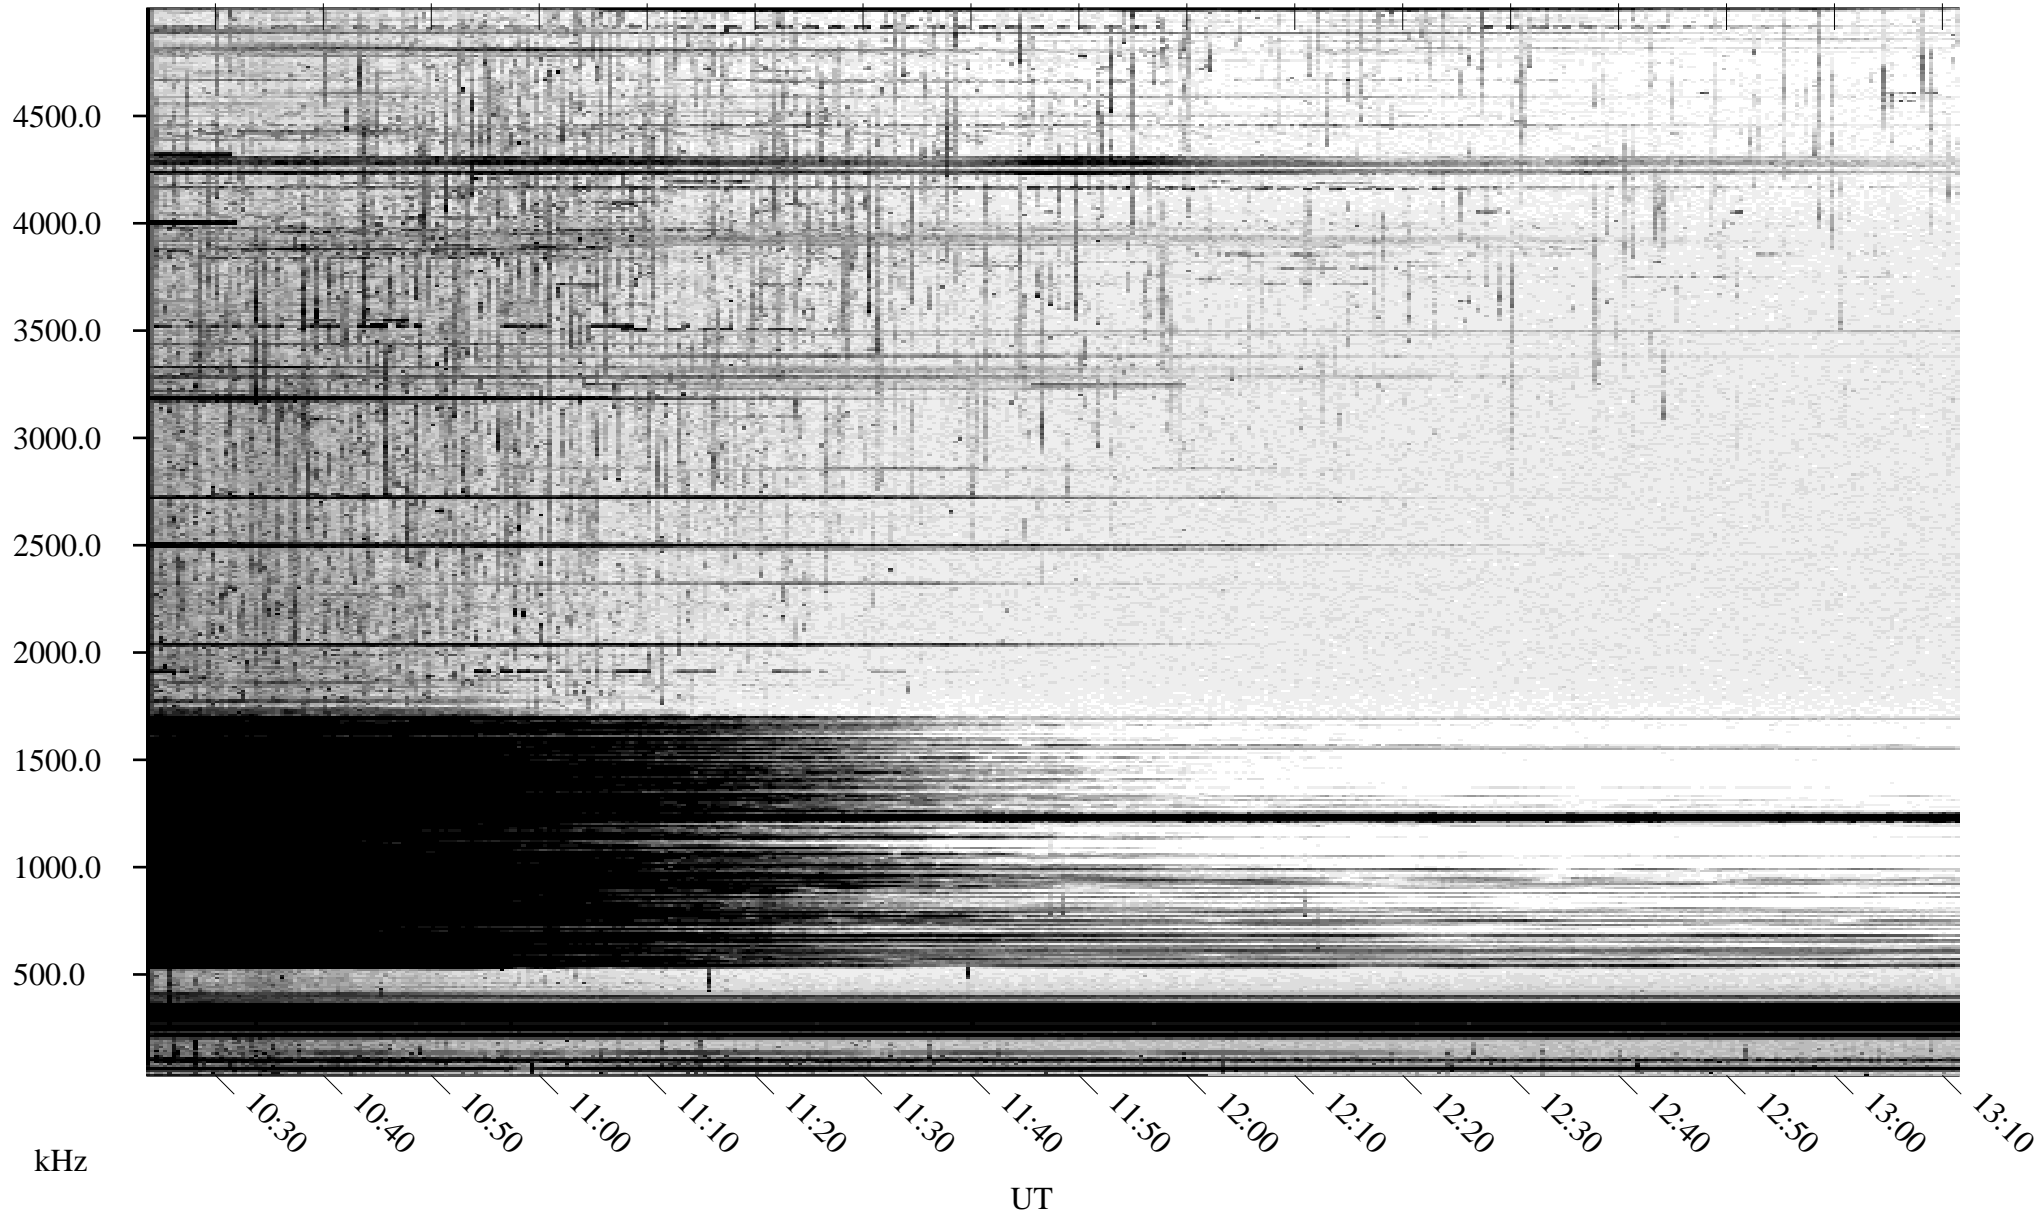

09/01/2005 Churchill, Manitoba

Linear Scale Black = 161 White = 15

ch05244l.r00m max_12

Page 1

09/01/2005 Churchill, Manitoba

Linear Scale Black = 161 White = 15

ch05244l.r00m max_12

Page 2

09/01/2005 Churchill, Manitoba

Linear Scale Black = 161 White = 15

ch05244l.r00m max_12