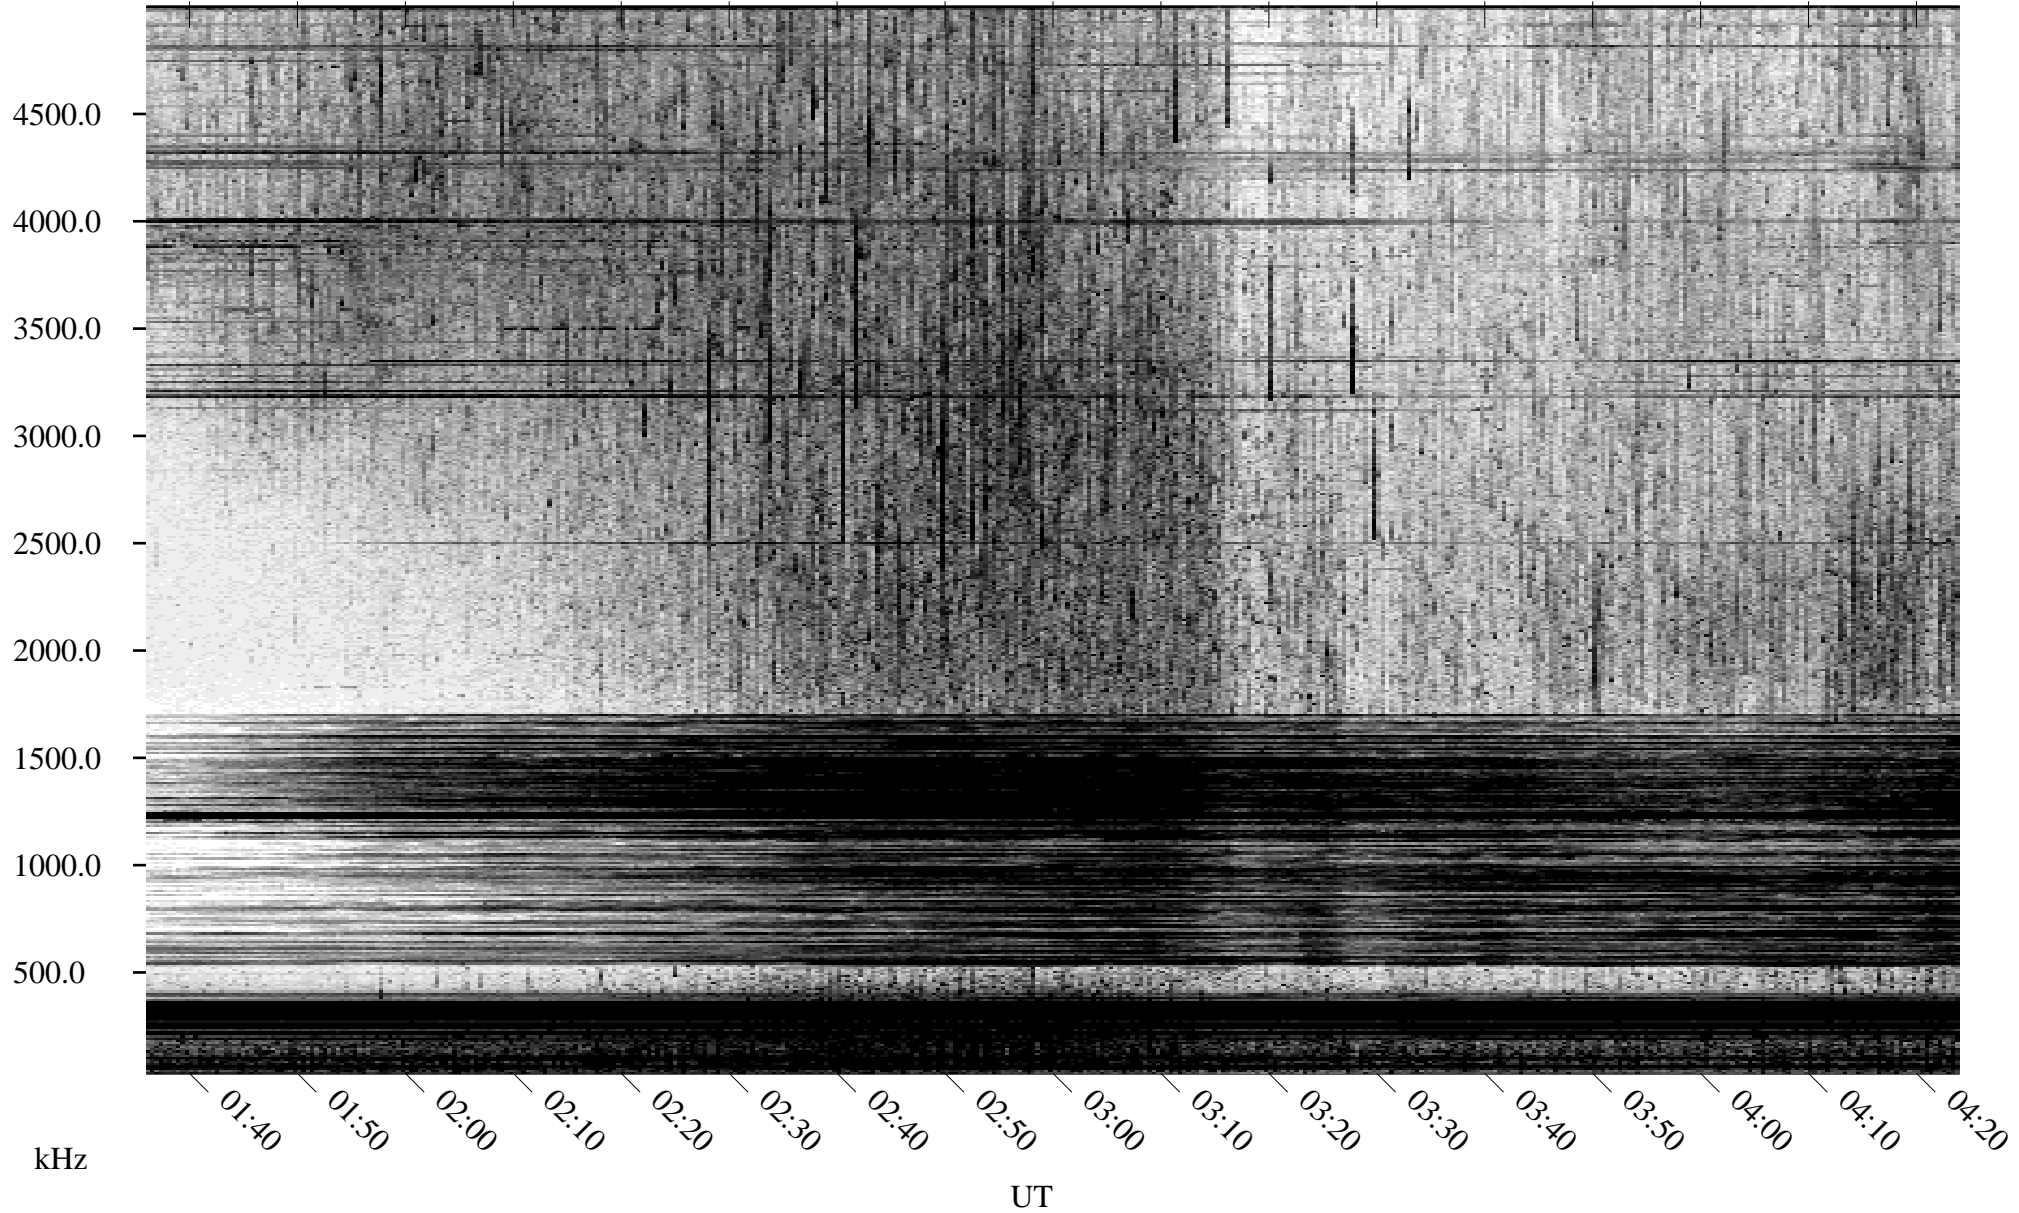

# 09/01/2005 Churchill, Manitoba

Linear Scale    Black = 161    White = 15

ch05244l.r01m max\_12

Page 1

# 09/01/2005 Churchill, Manitoba

Linear Scale    Black = 161    White = 15

ch05244l.r01m max\_12

Page 2

# 09/02/2005 Churchill, Manitoba

Linear Scale    Black = 161    White = 15

ch05244l.r01m max\_12

Page 3

09/02/2005 Churchill, Manitoba

Linear Scale Black = 161 White = 15

ch05244l.r01m max\_12

Page 4

# 09/02/2005 Churchill, Manitoba

Linear Scale    Black = 161    White = 15

ch05244l.r01m max\_12

Page 5