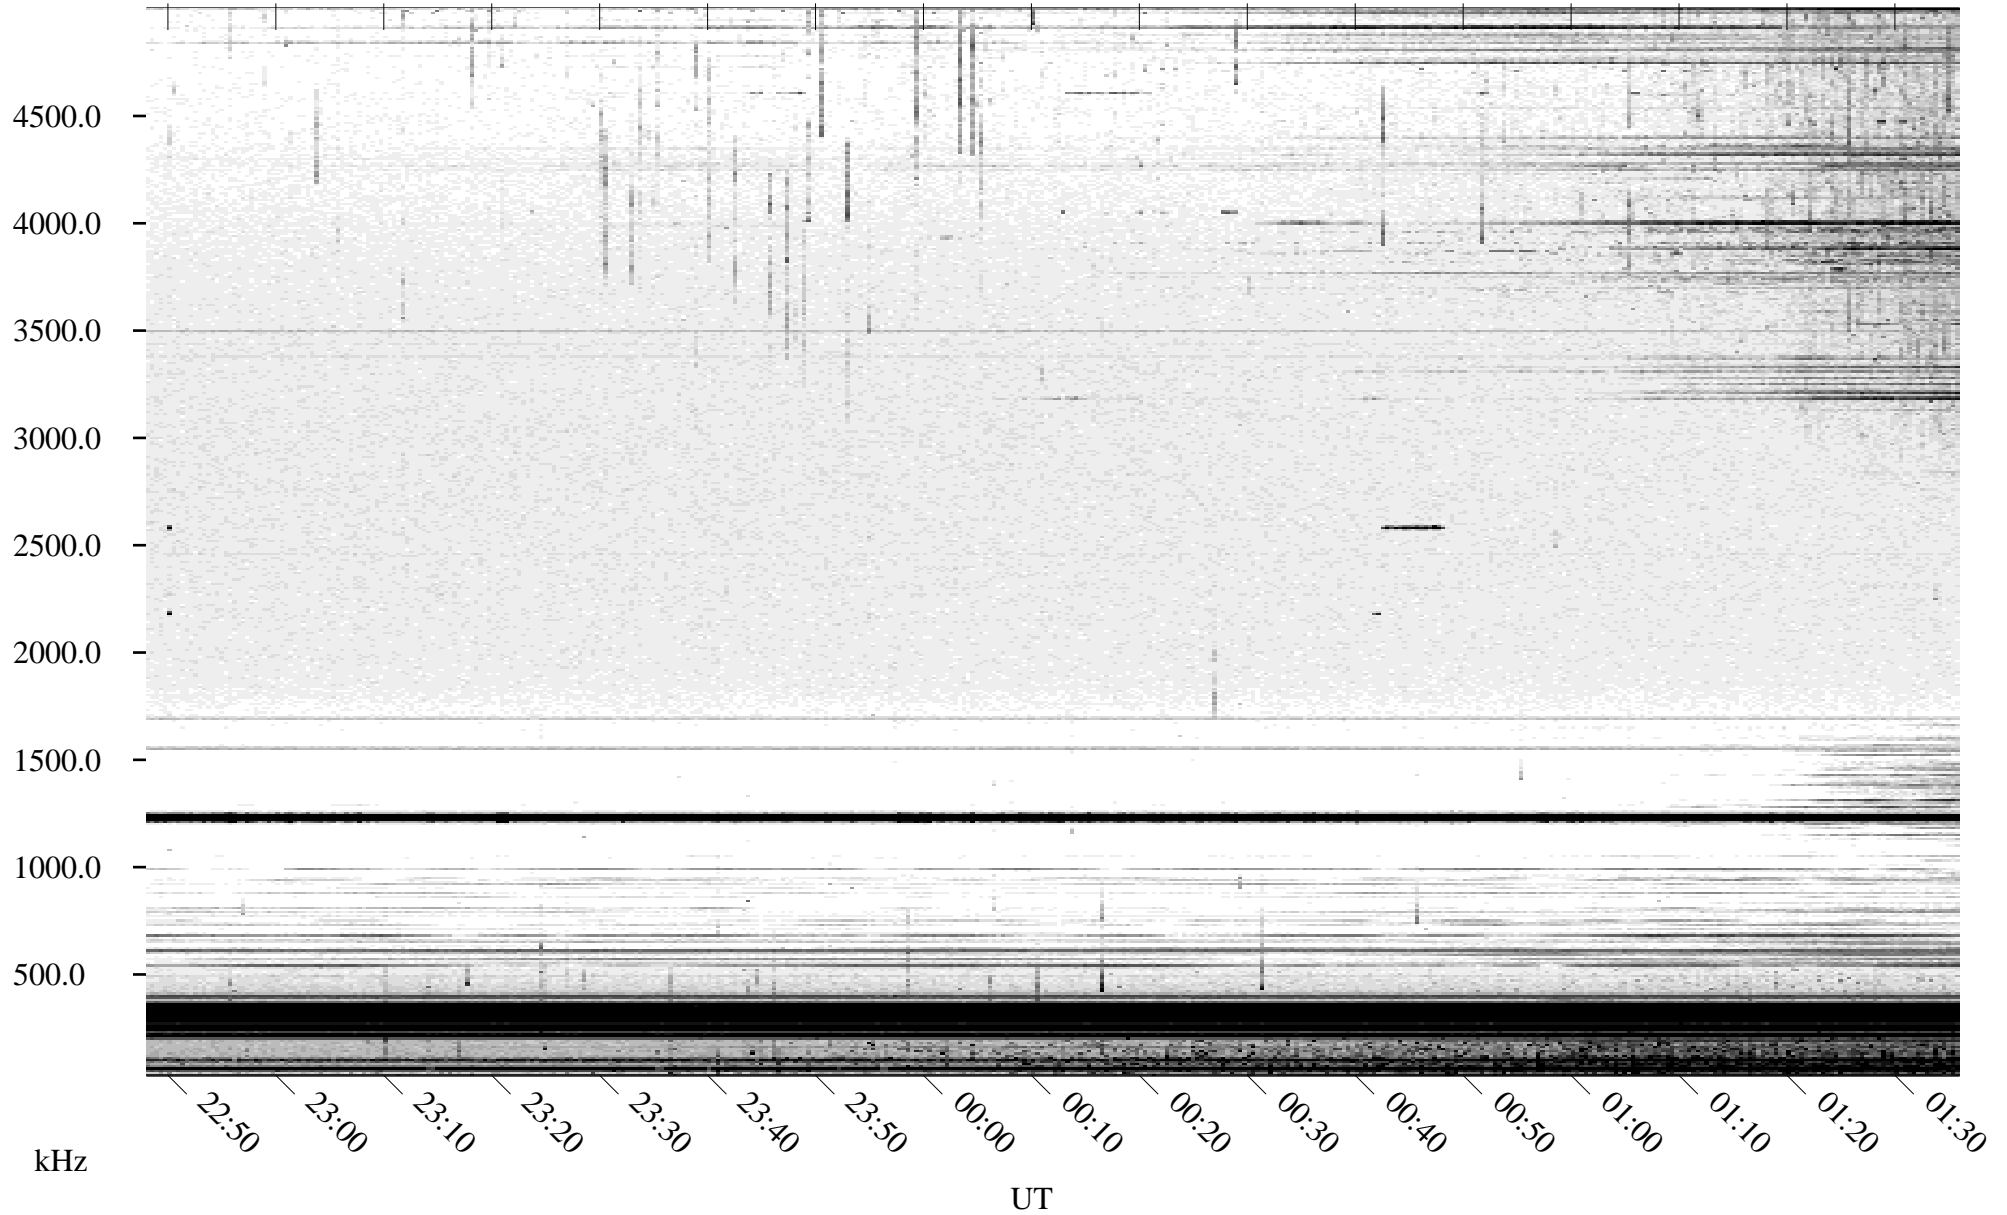

# 09/01/2005 Churchill, Manitoba

Linear Scale    Black = 161    White = 15

ch05244l.r01m max\_12

Page 1

# 09/01/2005 Churchill, Manitoba

Linear Scale    Black = 161    White = 15

ch05244l.r01m max\_12

Page 2

# 09/02/2005 Churchill, Manitoba

Linear Scale    Black = 161    White = 15

ch05244l.r01m max\_12

Page 3

09/02/2005 Churchill, Manitoba

Linear Scale Black = 161 White = 15

ch05244l.r01m max\_12

Page 4

# 09/02/2005 Churchill, Manitoba

Linear Scale    Black = 161    White = 15

ch05244l.r01m max\_12

Page 5