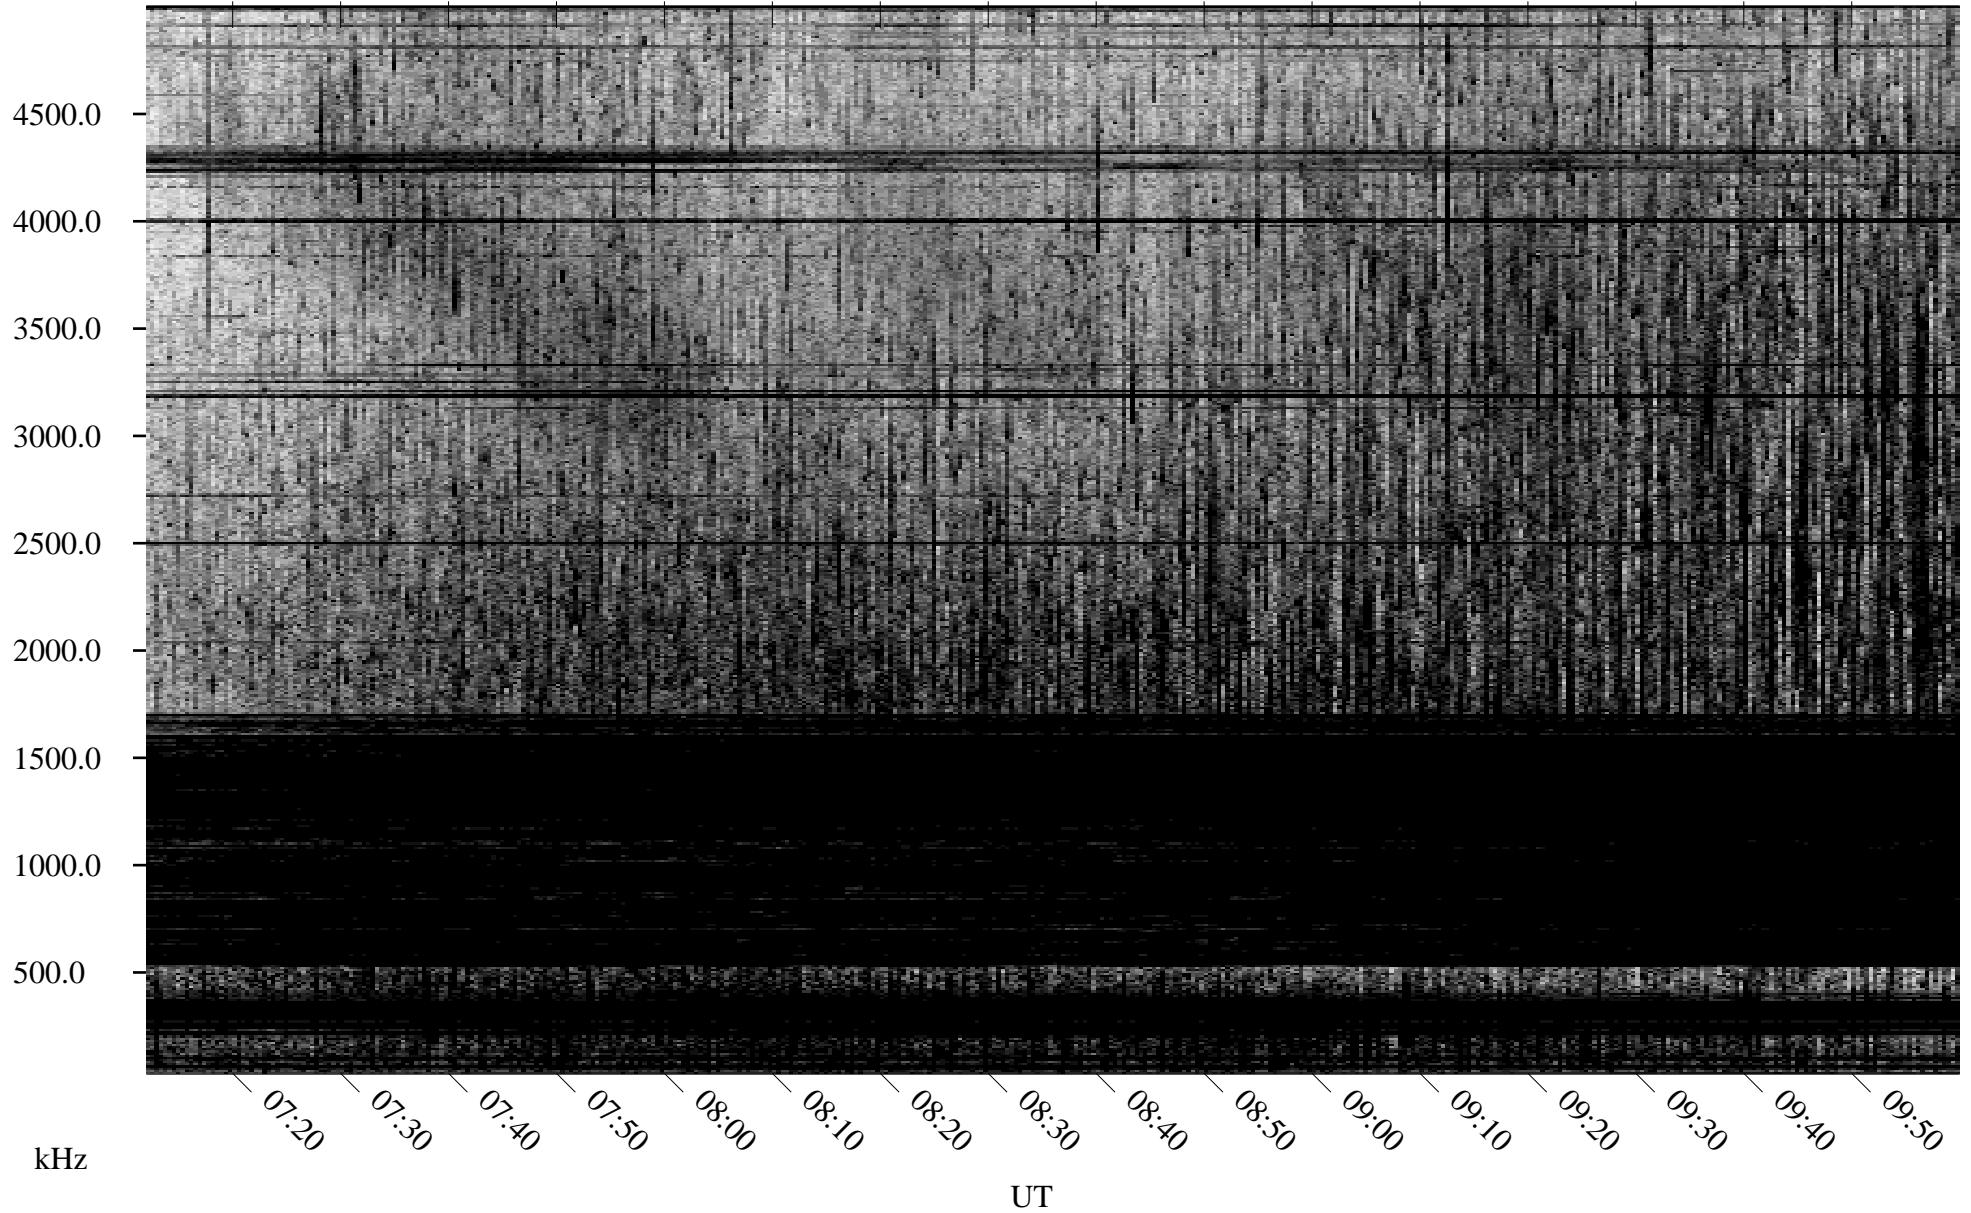

# 09/01/2005 Churchill, Manitoba

Linear Scale    Black = 161    White = 15

ch05244l.r01m max\_12

Page 1

# 09/02/2005 Churchill, Manitoba

Linear Scale    Black = 161    White = 15

ch05244l.r01m max\_12

Page 3

09/02/2005 Churchill, Manitoba

Linear Scale Black = 161 White = 15

ch05244l.r01m max\_12

Page 4

# 09/02/2005 Churchill, Manitoba

Linear Scale    Black = 161    White = 15

ch05244l.r01m max\_12

Page 5

# 09/02/2005 Churchill, Manitoba

Linear Scale    Black = 161    White = 15

ch05244l.r01m max\_12

Page 6