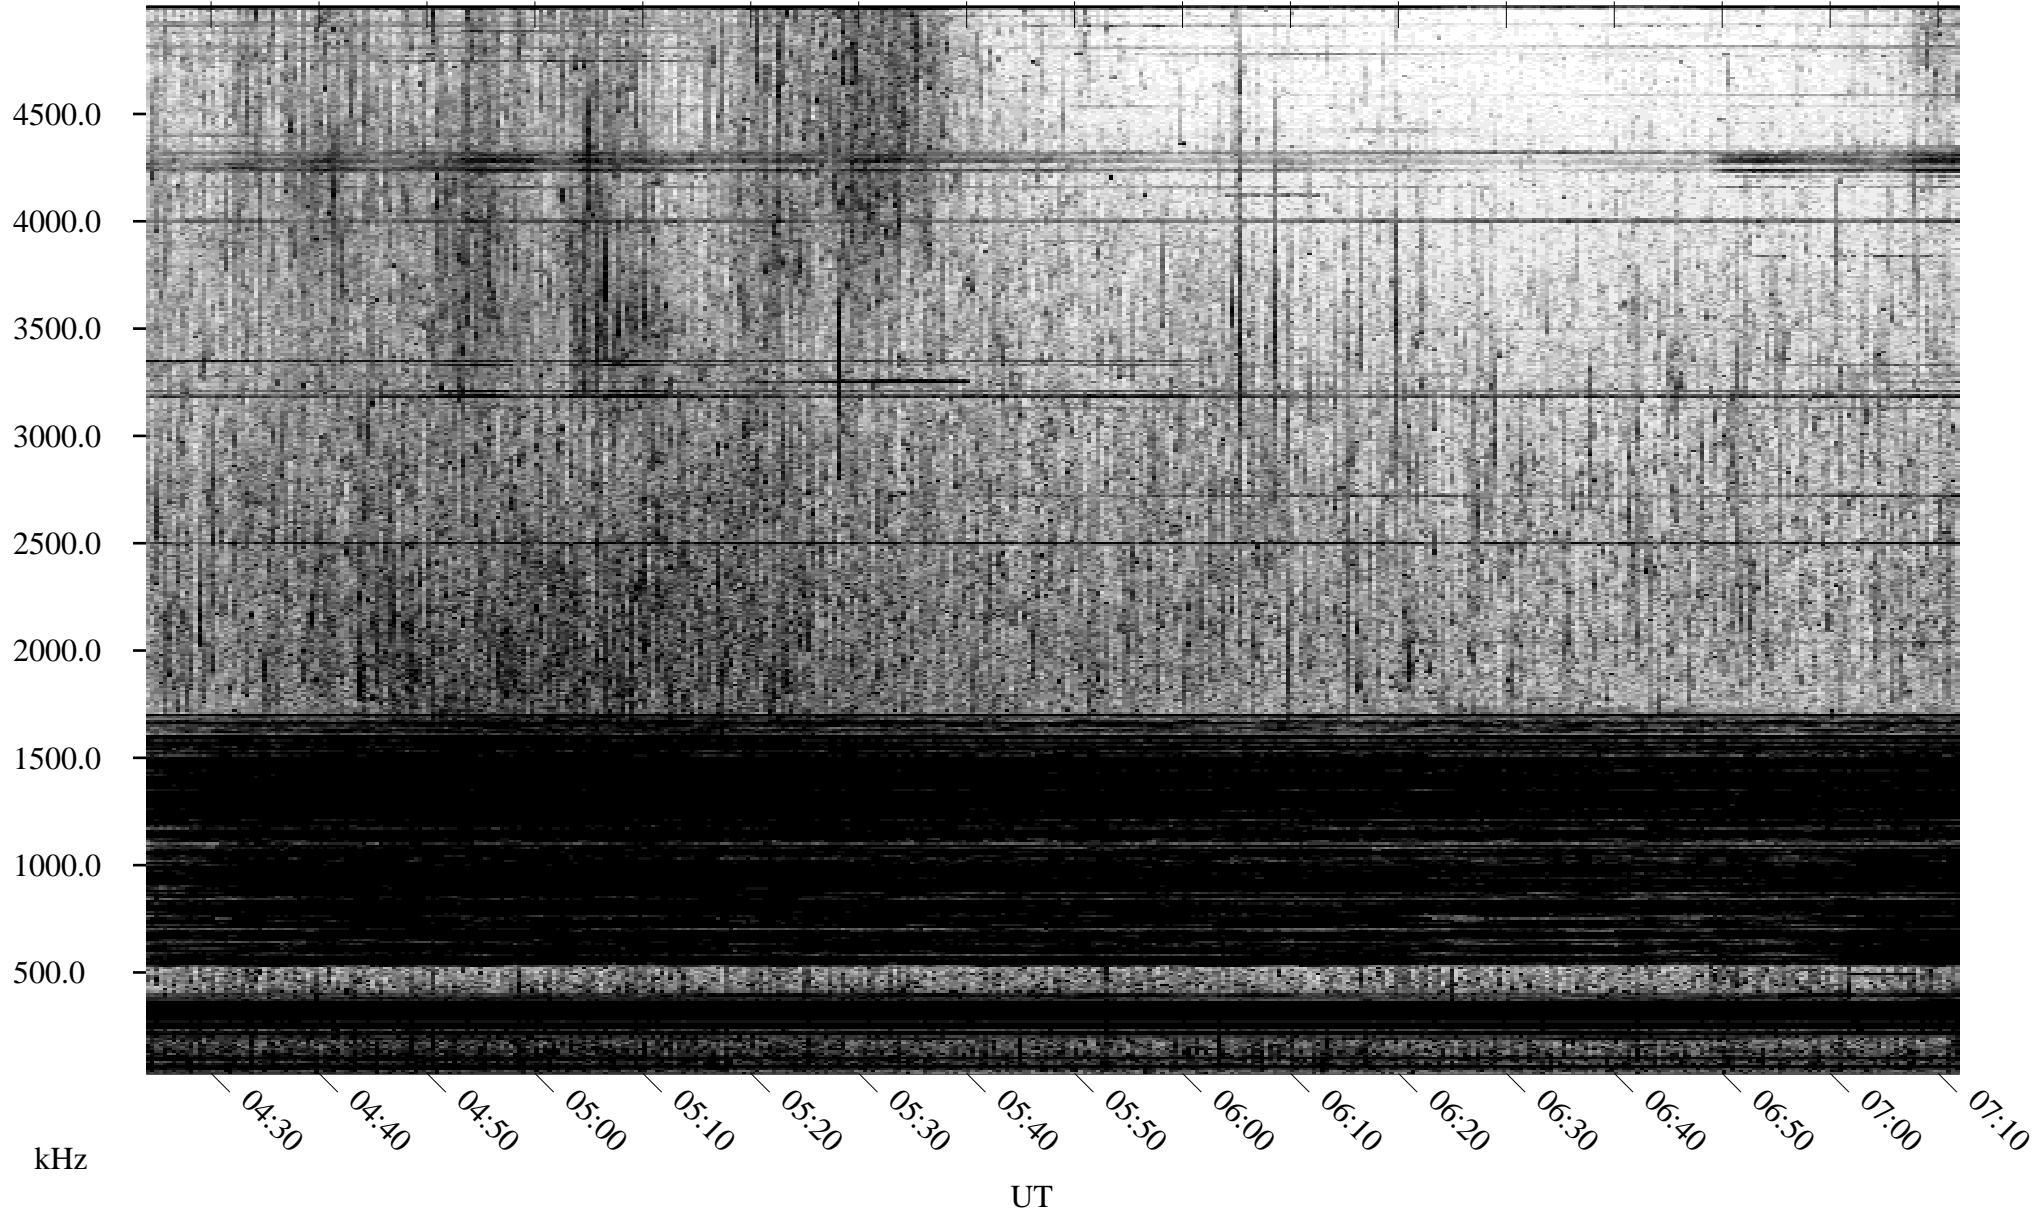

# 09/01/2005 Churchill, Manitoba

Linear Scale    Black = 161    White = 15

ch05244l.r01m max\_12

Page 2

# 09/02/2005 Churchill, Manitoba

Linear Scale    Black = 161    White = 15

ch05244l.r01m max\_12

Page 3

09/02/2005 Churchill, Manitoba

Linear Scale Black = 161 White = 15

ch05244l.r01m max\_12

Page 4

# 09/02/2005 Churchill, Manitoba

Linear Scale    Black = 161    White = 15

ch05244l.r01m max\_12

Page 5

# 09/02/2005 Churchill, Manitoba

Linear Scale    Black = 161    White = 15

ch05244l.r01m max\_12

Page 6