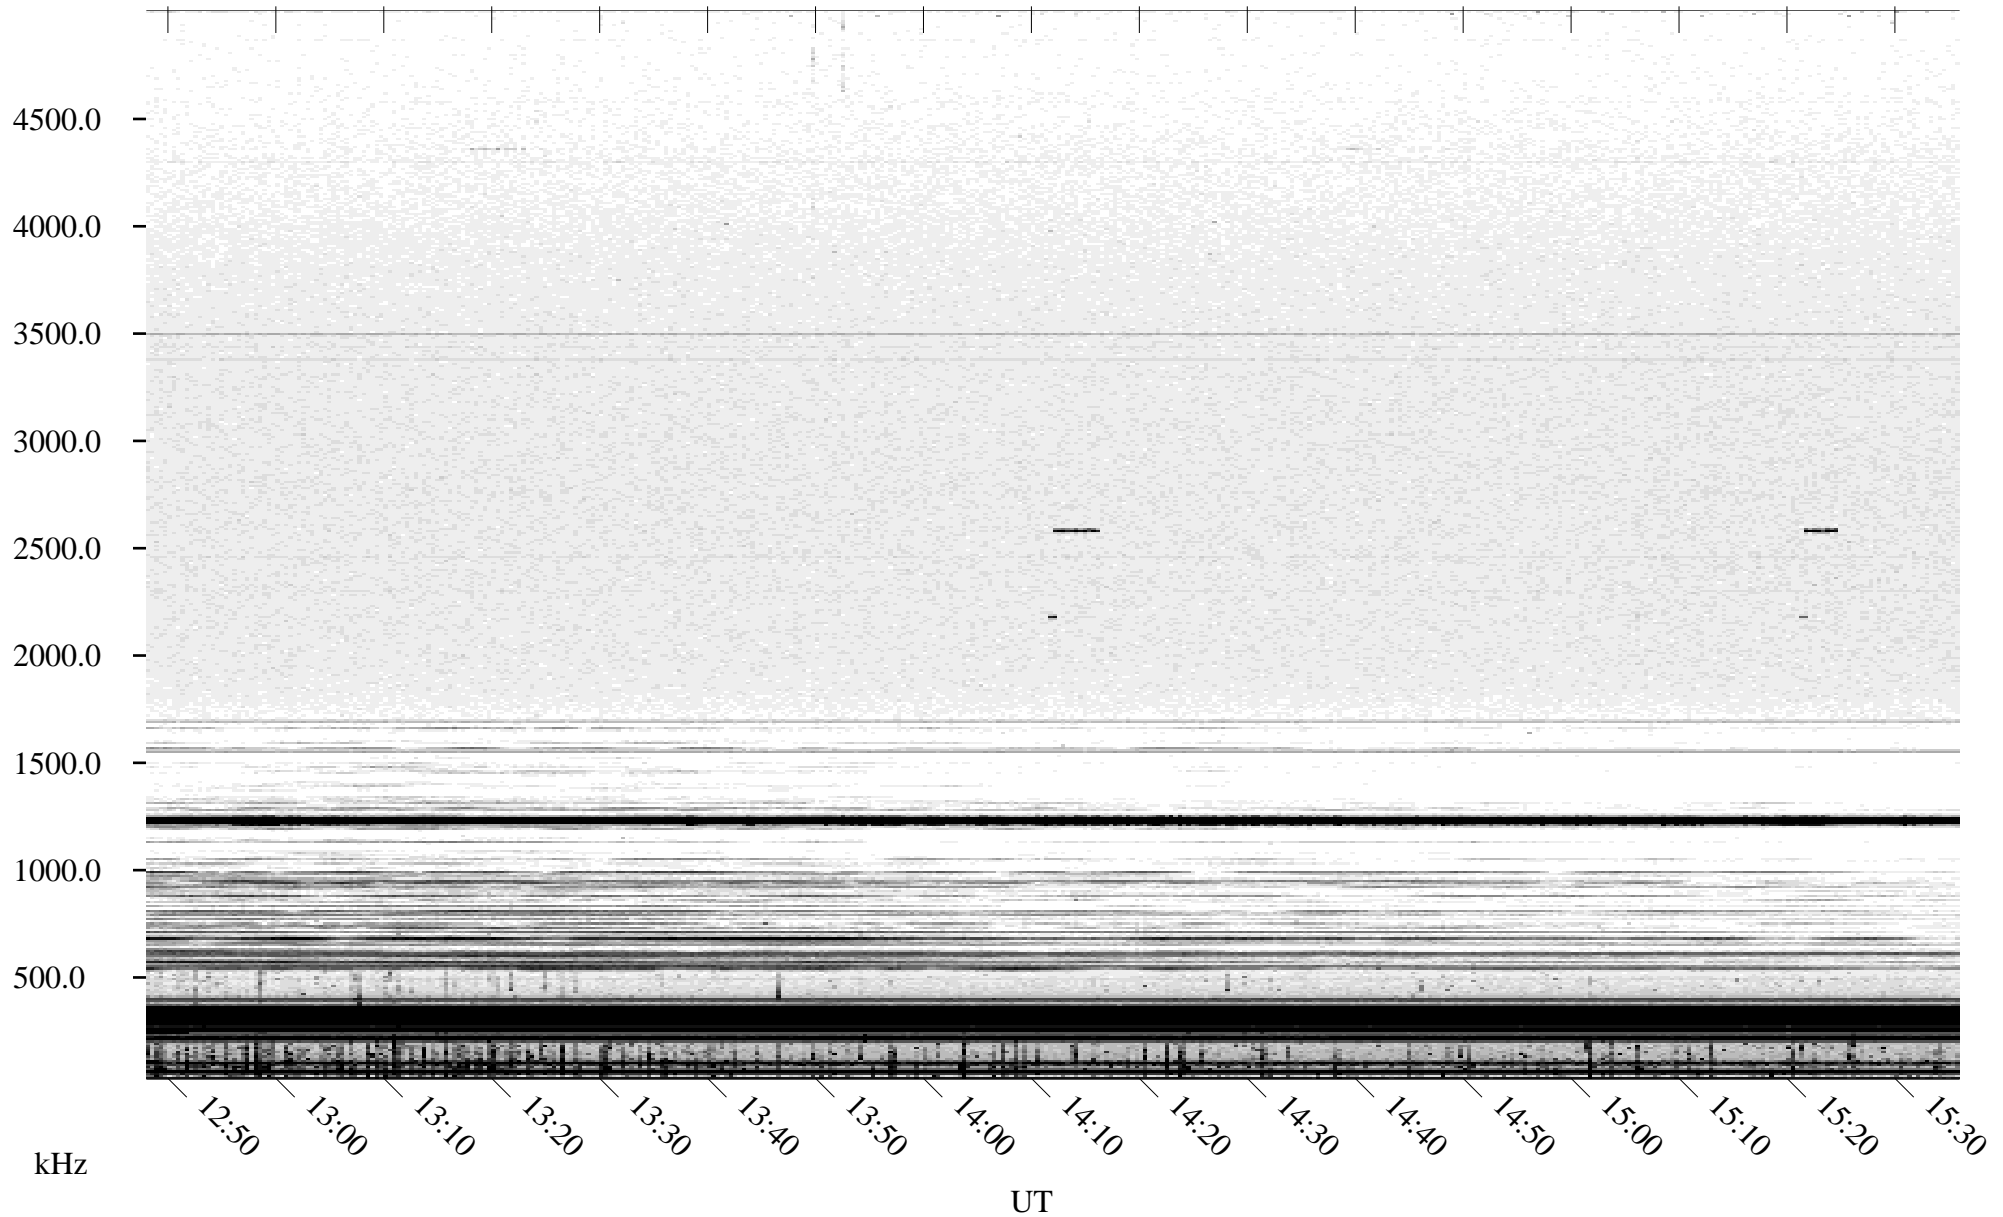

# 09/02/2005 Churchill, Manitoba

Linear Scale    Black = 161    White = 15

ch05244l.r01m max\_12

Page 3

09/02/2005 Churchill, Manitoba

Linear Scale Black = 161 White = 15

ch05244l.r01m max\_12

Page 4

# 09/02/2005 Churchill, Manitoba

Linear Scale    Black = 161    White = 15

ch05244l.r01m max\_12

Page 5

# 09/02/2005 Churchill, Manitoba

Linear Scale    Black = 161    White = 15

ch05244l.r01m max\_12

Page 6

# 09/02/2005 Churchill, Manitoba

Linear Scale    Black = 161    White = 15

ch05244l.r01m max\_12

Page 7

09/02/2005 Churchill, Manitoba

Linear Scale Black = 161 White = 15

ch05244l.r01m max\_12

Page 8