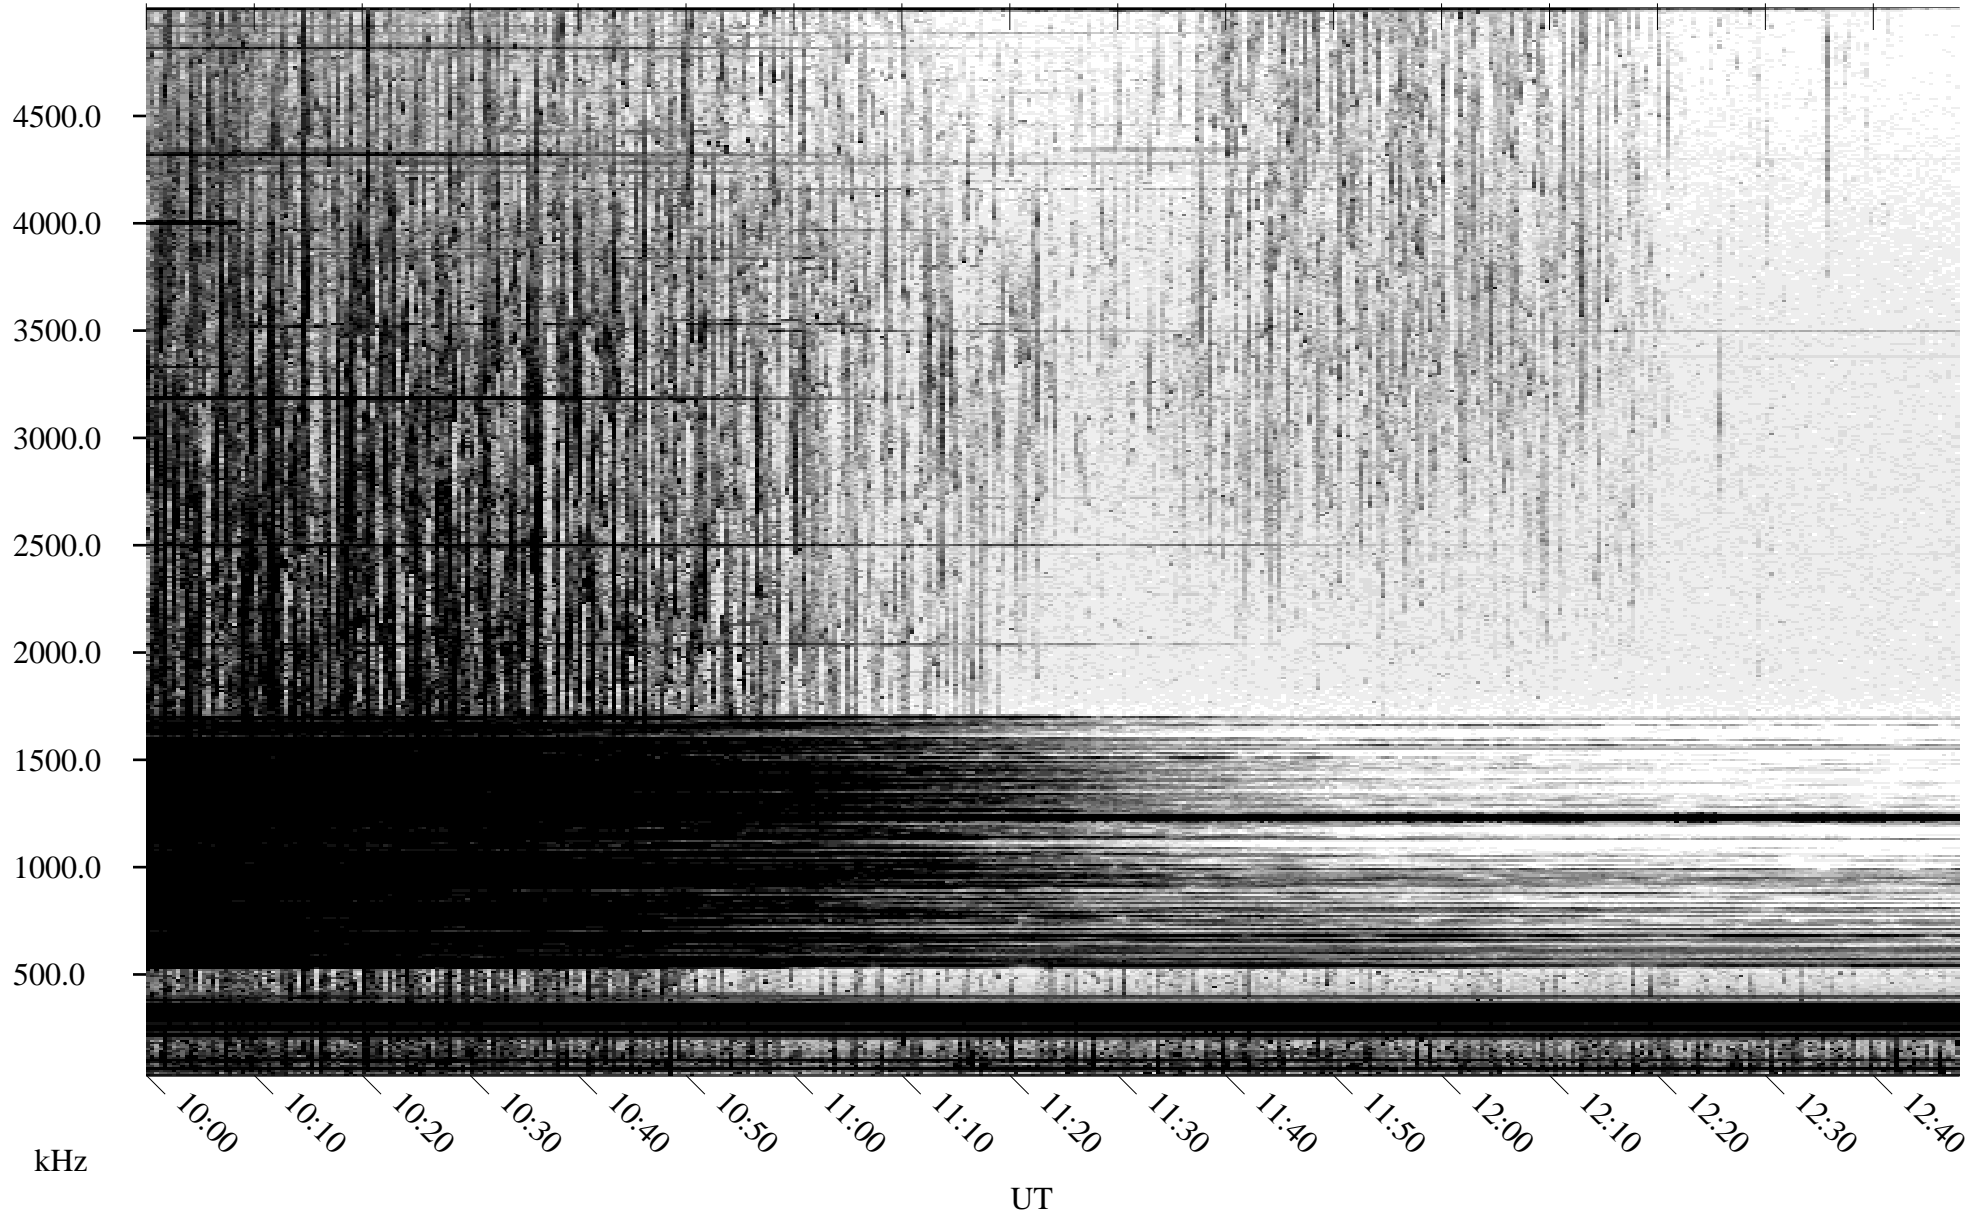

# 09/02/2005 Churchill, Manitoba

Linear Scale    Black = 161    White = 15

ch05244l.r01m max\_12

Page 3

09/02/2005 Churchill, Manitoba

Linear Scale Black = 161 White = 15

ch05244l.r01m max\_12

Page 4

# 09/02/2005 Churchill, Manitoba

Linear Scale    Black = 161    White = 15

ch05244l.r01m max\_12

Page 5

# 09/02/2005 Churchill, Manitoba

Linear Scale    Black = 161    White = 15

ch05244l.r01m max\_12

Page 6

# 09/02/2005 Churchill, Manitoba

Linear Scale    Black = 161    White = 15

ch05244l.r01m max\_12

Page 7

09/02/2005 Churchill, Manitoba

Linear Scale Black = 161 White = 15

ch05244l.r01m max\_12

Page 8