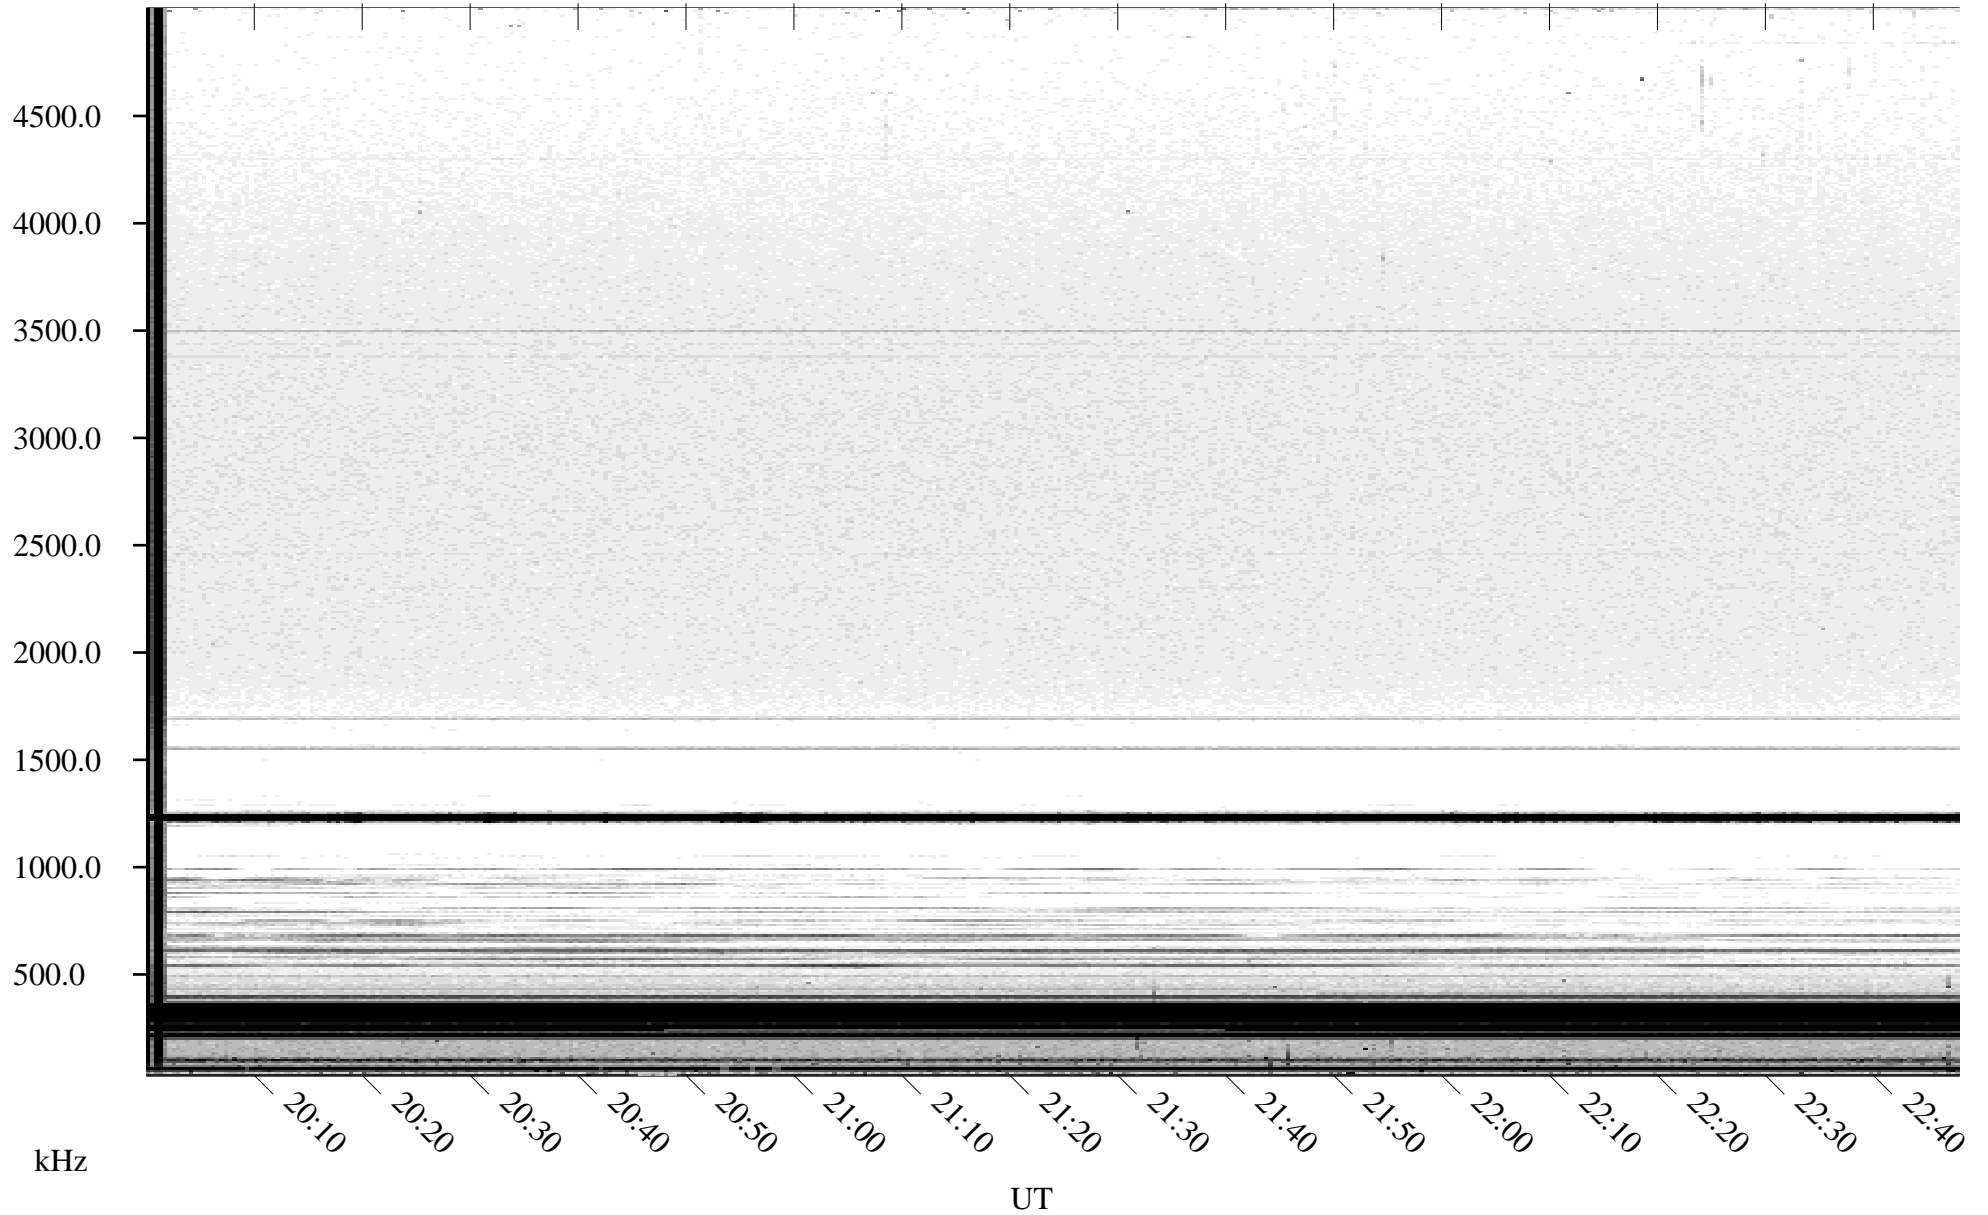

# 09/01/2005 Churchill, Manitoba

Linear Scale    Black = 161    White = 15

ch05244l.r01m max\_12

Page 1

# 09/01/2005 Churchill, Manitoba

Linear Scale    Black = 161    White = 15

ch05244l.r01m max\_12

Page 2

# 09/02/2005 Churchill, Manitoba

Linear Scale    Black = 161    White = 15

ch05244l.r01m max\_12

Page 3

09/02/2005 Churchill, Manitoba

Linear Scale Black = 161 White = 15

ch05244l.r01m max\_12

Page 4

# 09/02/2005 Churchill, Manitoba

Linear Scale    Black = 161    White = 15

ch05244l.r01m max\_12

Page 5