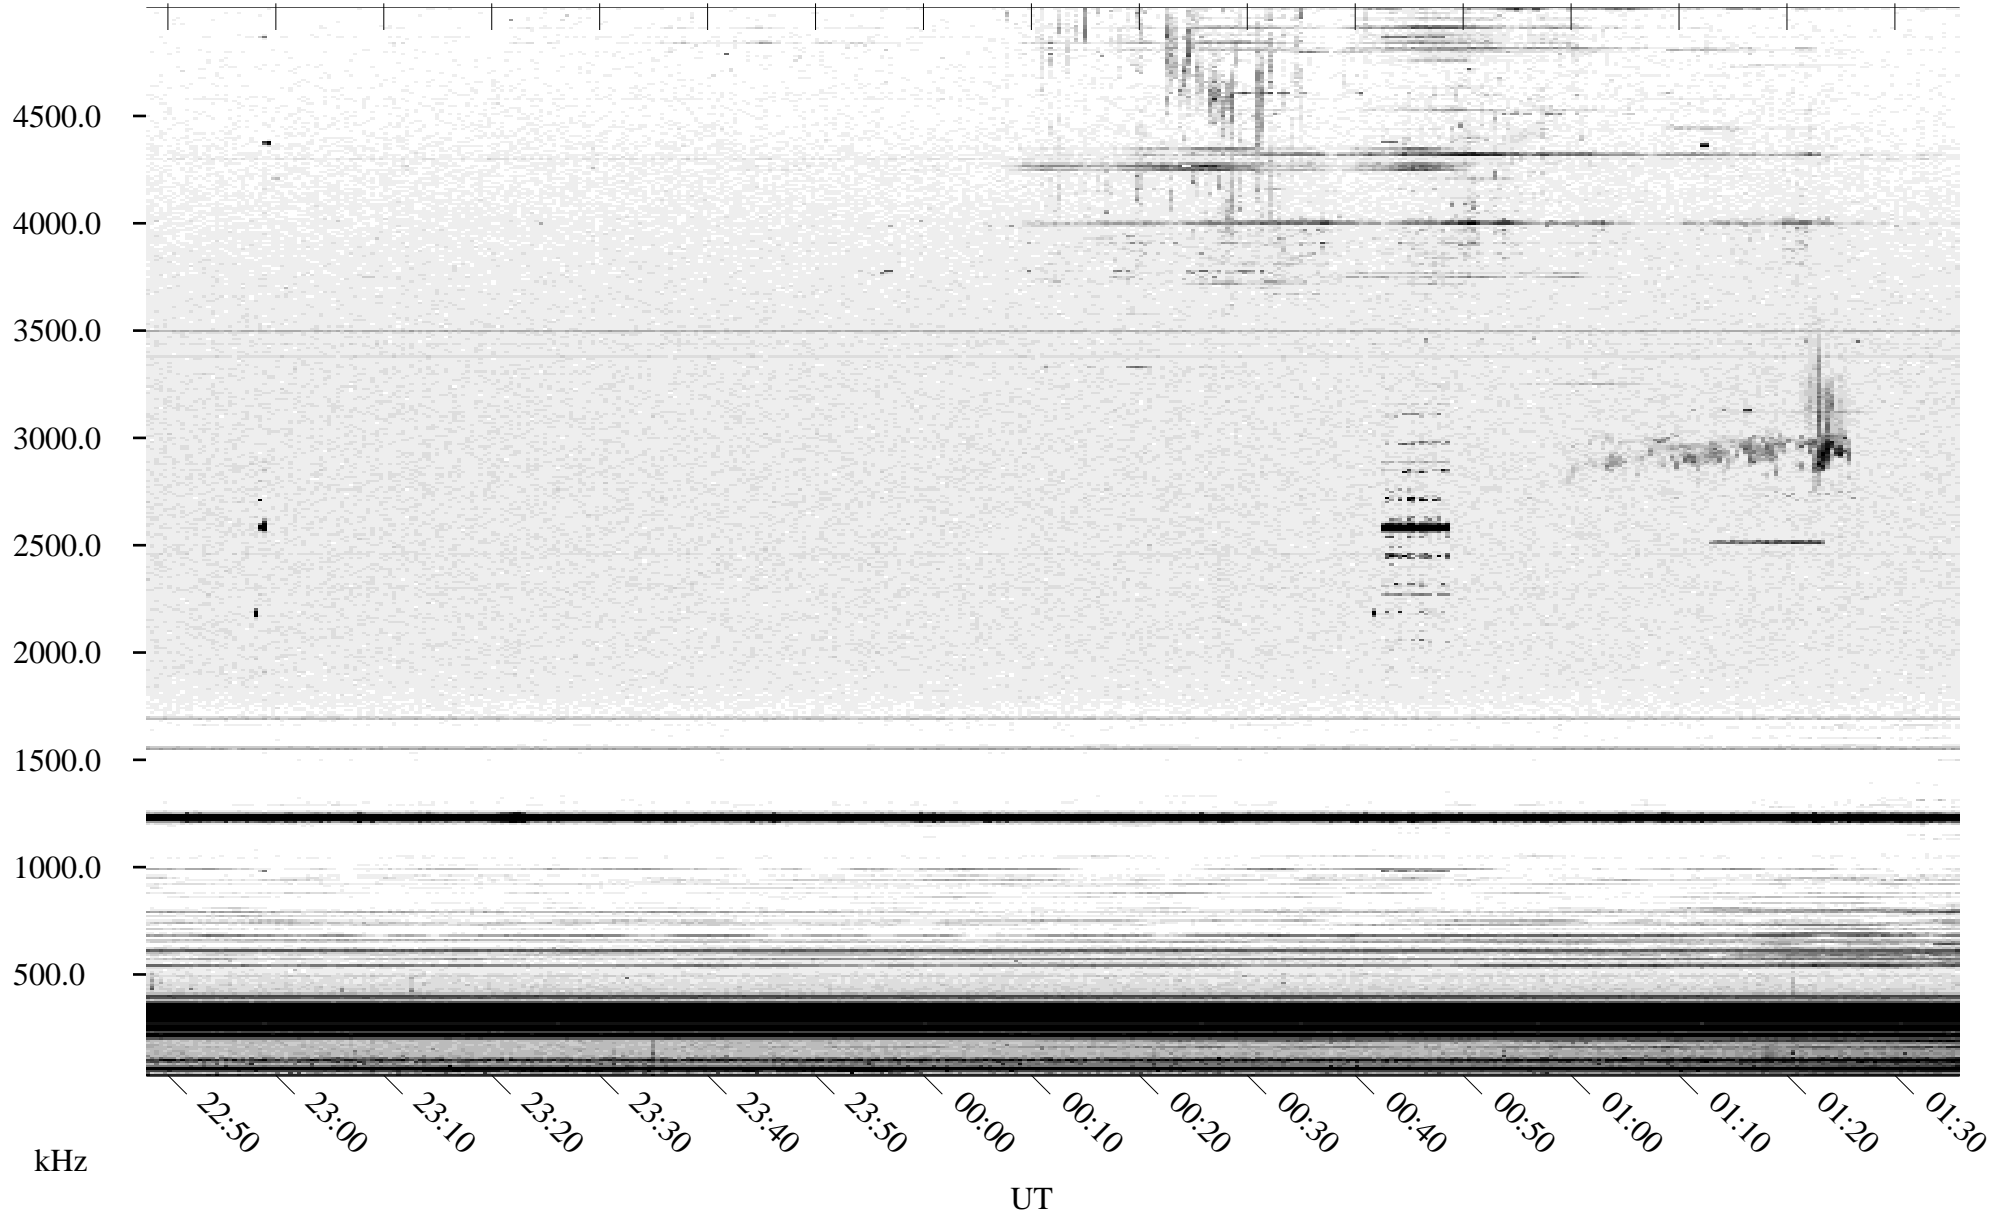

09/02/2005 Churchill, Manitoba

Linear Scale Black = 161 White = 15

ch052451.r00m max\_12

Page 1

# 09/02/2005 Churchill, Manitoba

Linear Scale    Black = 161    White = 15

ch052451.r00m max\_12

Page 2

# 09/03/2005 Churchill, Manitoba

Linear Scale    Black = 161    White = 15

ch052451.r00m max\_12

Page 3

# 09/03/2005 Churchill, Manitoba

Linear Scale    Black = 161    White = 15

ch05245l.r00m max\_12

Page 4