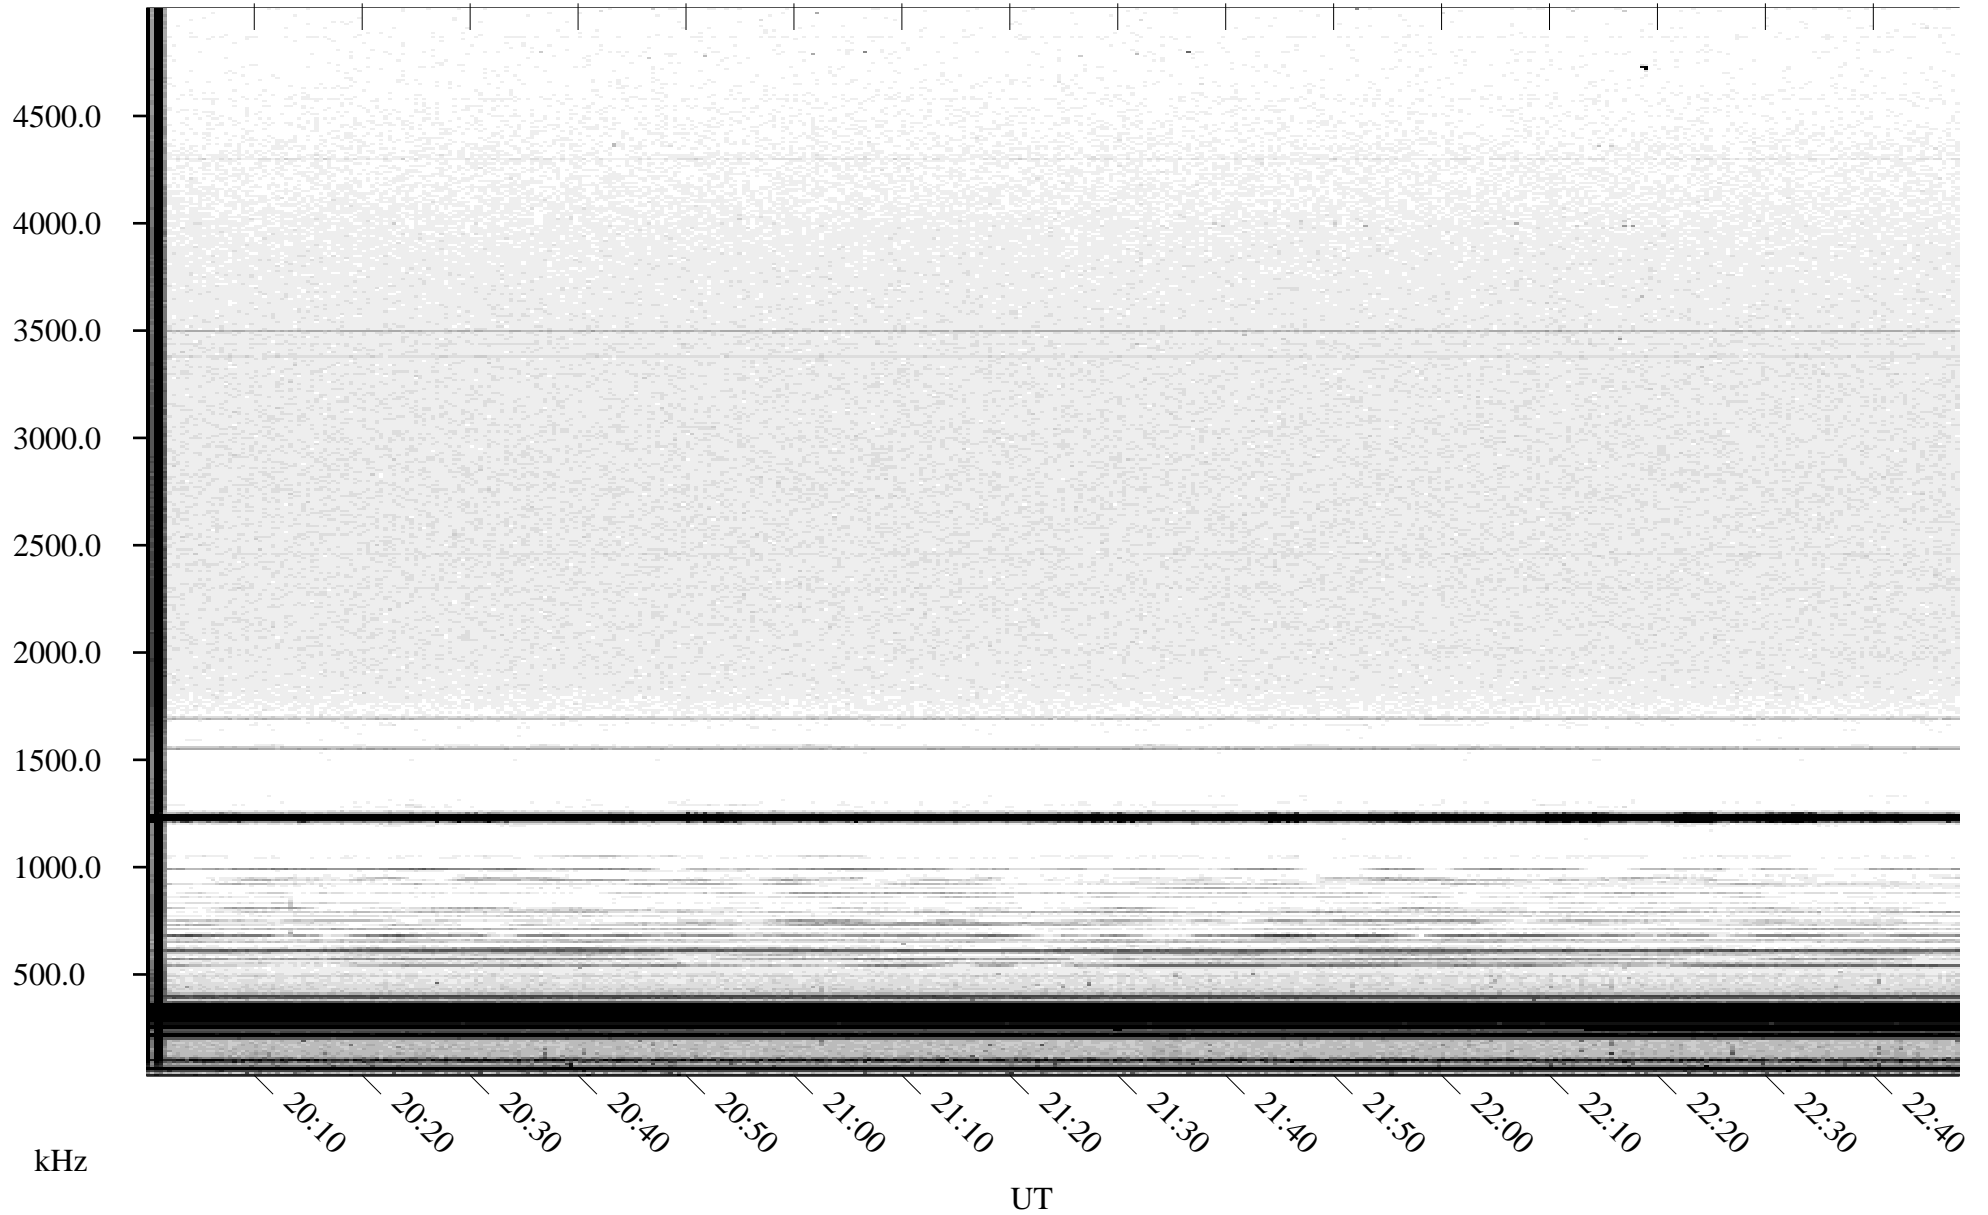

09/02/2005 Churchill, Manitoba

Linear Scale Black = 161 White = 15

ch052451.r00m max\_12

Page 1

# 09/02/2005 Churchill, Manitoba

Linear Scale    Black = 161    White = 15

ch052451.r00m max\_12

Page 2

# 09/03/2005 Churchill, Manitoba

Linear Scale    Black = 161    White = 15

ch052451.r00m max\_12

Page 3

# 09/03/2005 Churchill, Manitoba

Linear Scale    Black = 161    White = 15

ch05245l.r00m max\_12

Page 4