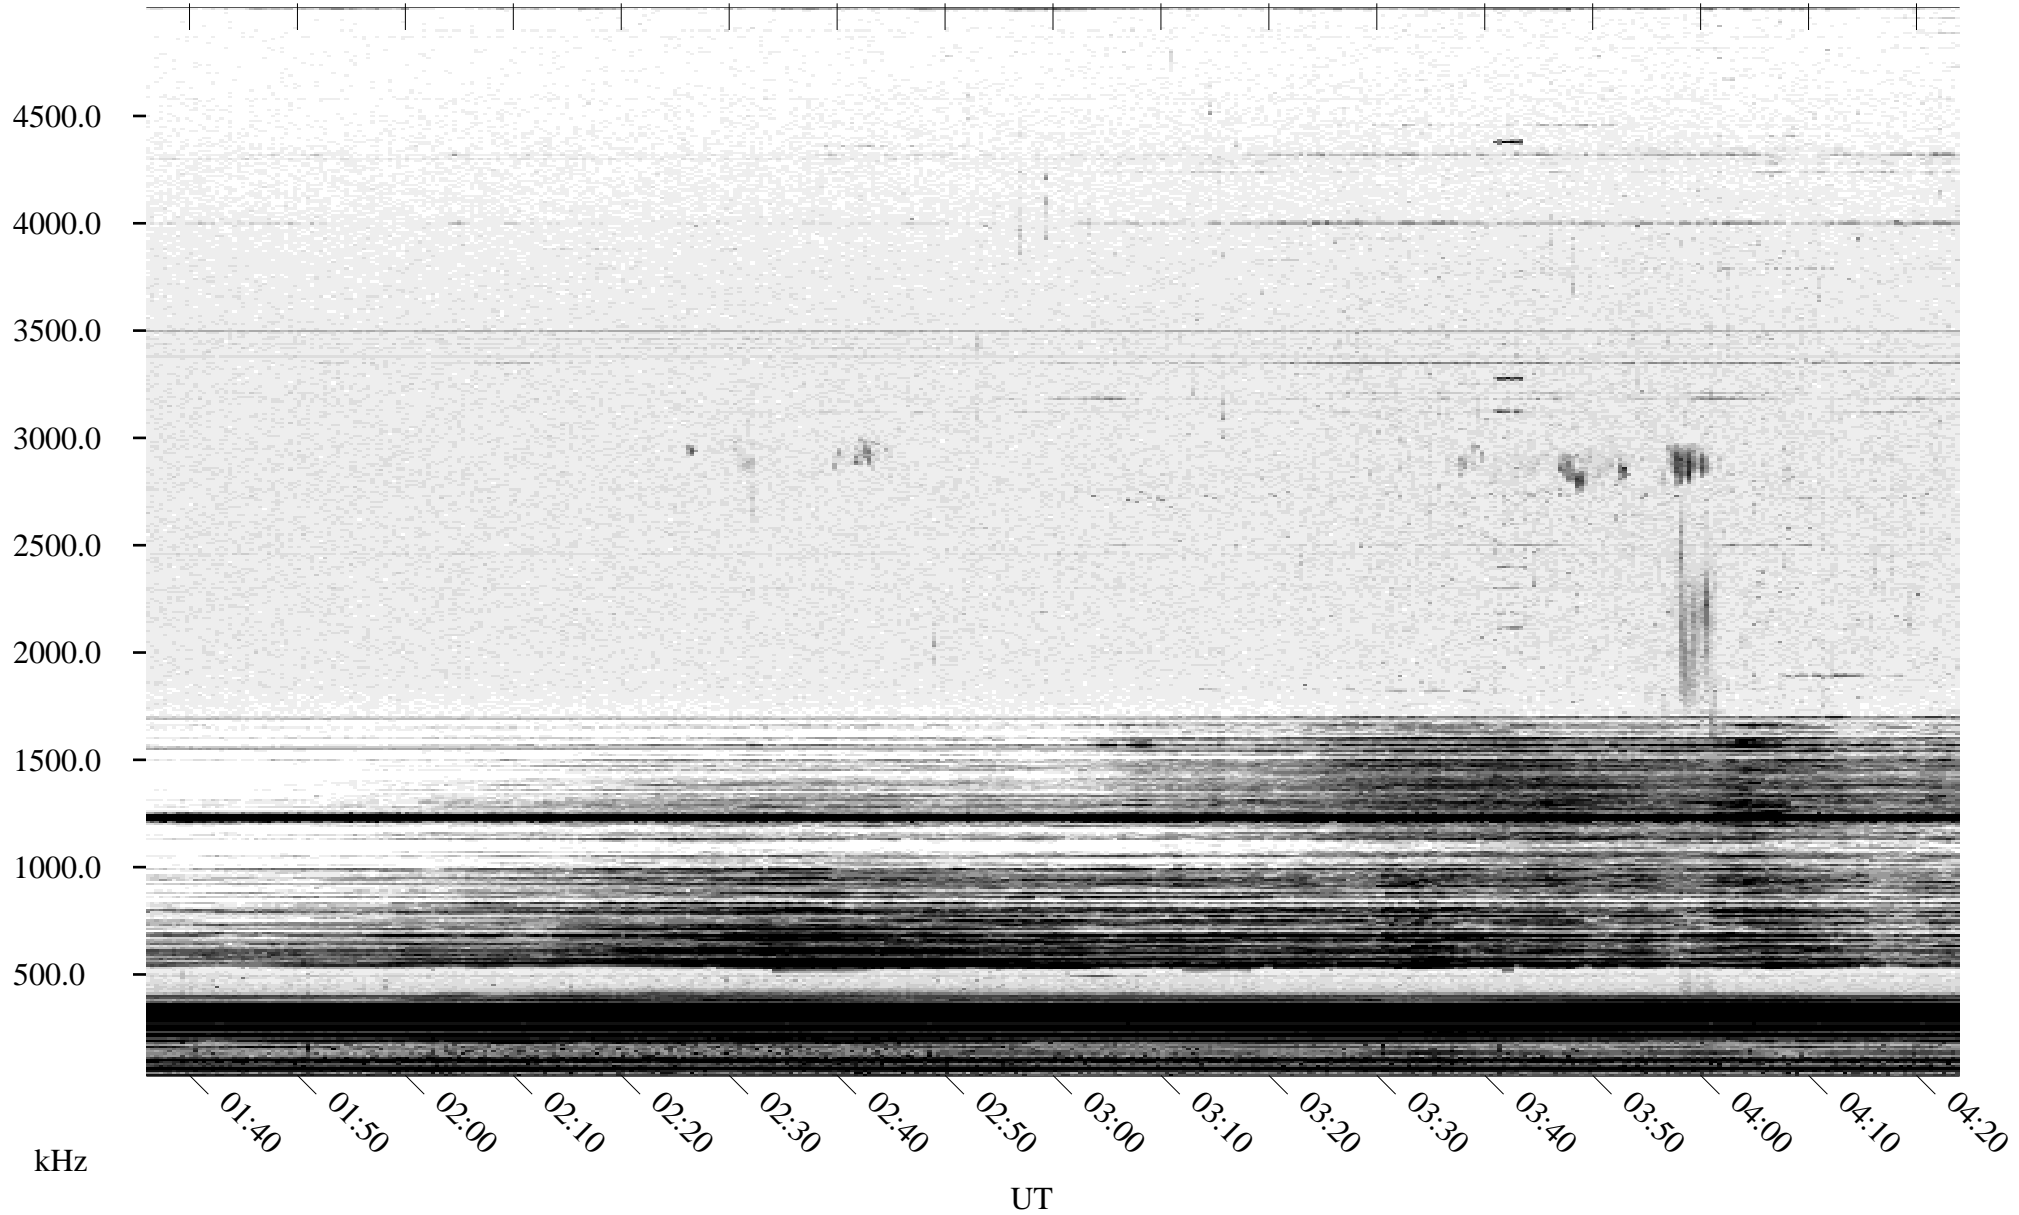

09/02/2005 Churchill, Manitoba

Linear Scale Black = 161 White = 15

ch052451.r00m max\_12

Page 1

# 09/02/2005 Churchill, Manitoba

Linear Scale    Black = 161    White = 15

ch052451.r00m max\_12

Page 2

# 09/03/2005 Churchill, Manitoba

Linear Scale    Black = 161    White = 15

ch052451.r00m max\_12

Page 3

# 09/03/2005 Churchill, Manitoba

Linear Scale    Black = 161    White = 15

ch05245l.r00m max\_12

Page 4