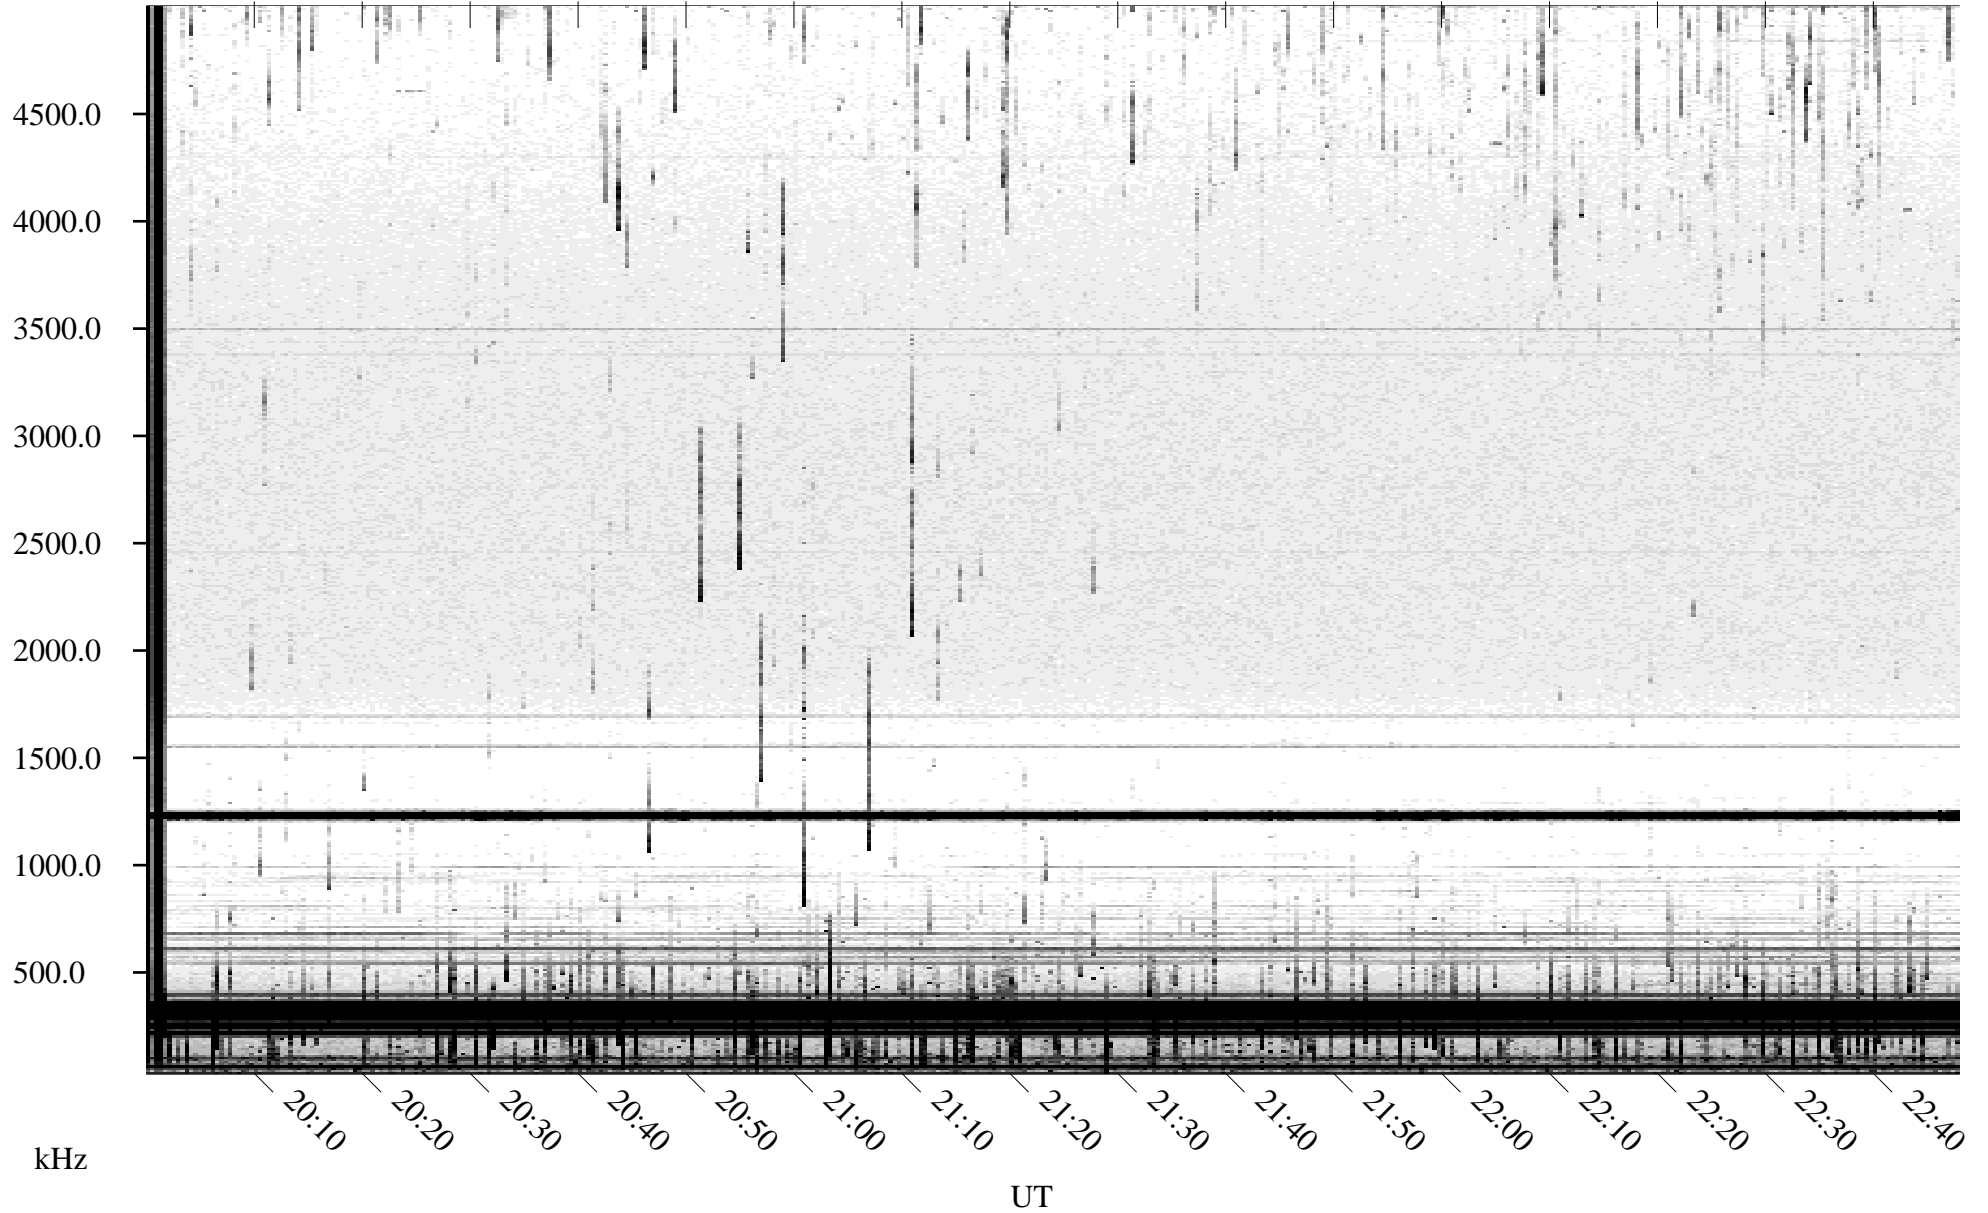

# 09/03/2005 Churchill, Manitoba

Linear Scale    Black = 161    White = 15

ch05246l.r00m max\_12

Page 1

# 09/03/2005 Churchill, Manitoba

Linear Scale    Black = 161    White = 15

ch05246l.r00m max\_12

Page 2

# 09/04/2005 Churchill, Manitoba

Linear Scale    Black = 161    White = 15

ch05246l.r00m max\_12

Page 3

# 09/04/2005 Churchill, Manitoba

Linear Scale    Black = 161    White = 15

ch05246l.r00m max\_12

Page 4