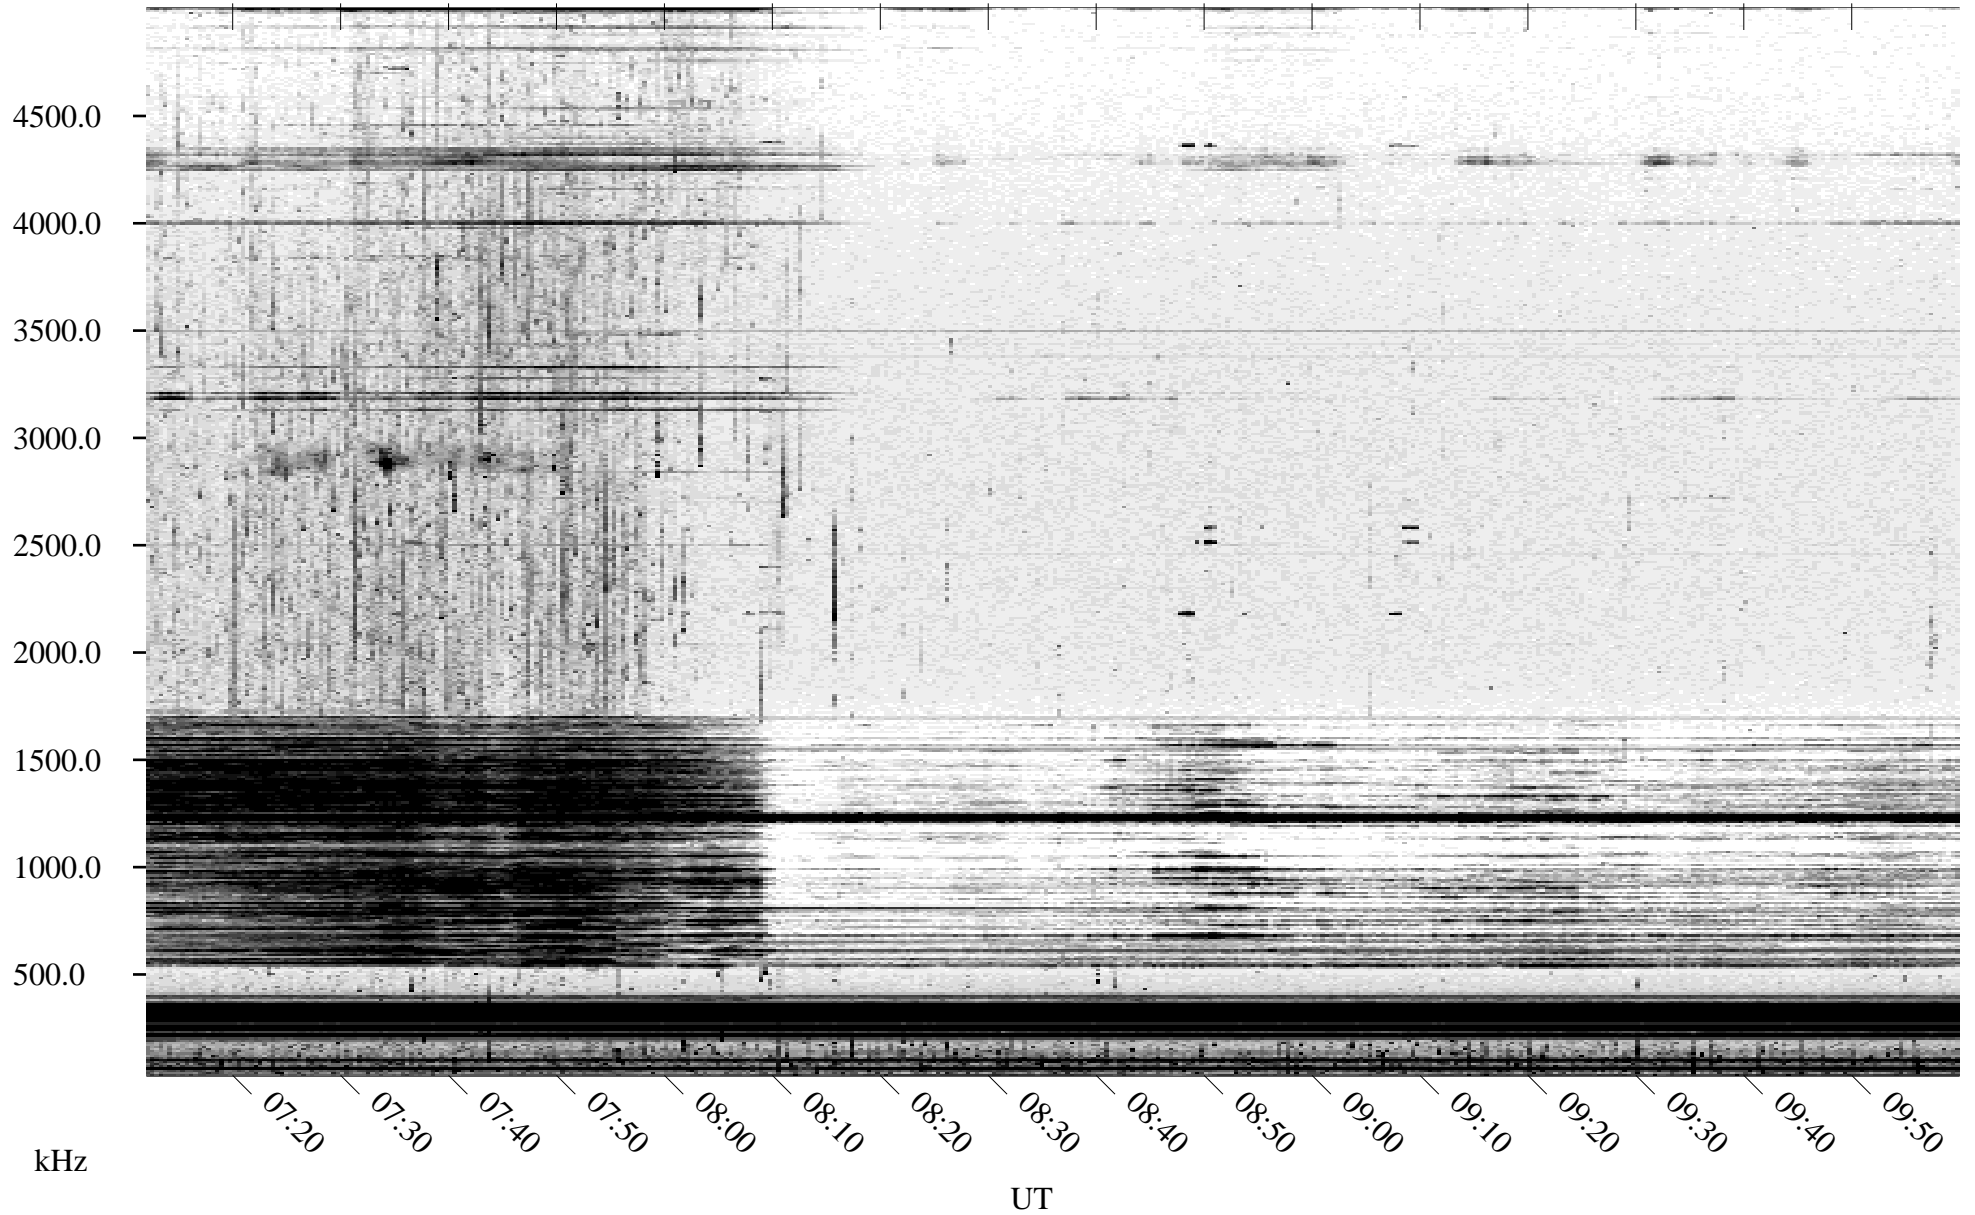

# 09/04/2005 Churchill, Manitoba

Linear Scale    Black = 161    White = 15

ch05246l.r00m max\_12

Page 3

# 09/04/2005 Churchill, Manitoba

Linear Scale    Black = 161    White = 15

ch05246l.r00m max\_12

Page 4

# 09/04/2005 Churchill, Manitoba

Linear Scale    Black = 161    White = 15

ch05246l.r00m max\_12

Page 5

# 09/04/2005 Churchill, Manitoba

Linear Scale    Black = 161    White = 15

ch05246l.r00m max\_12

Page 6