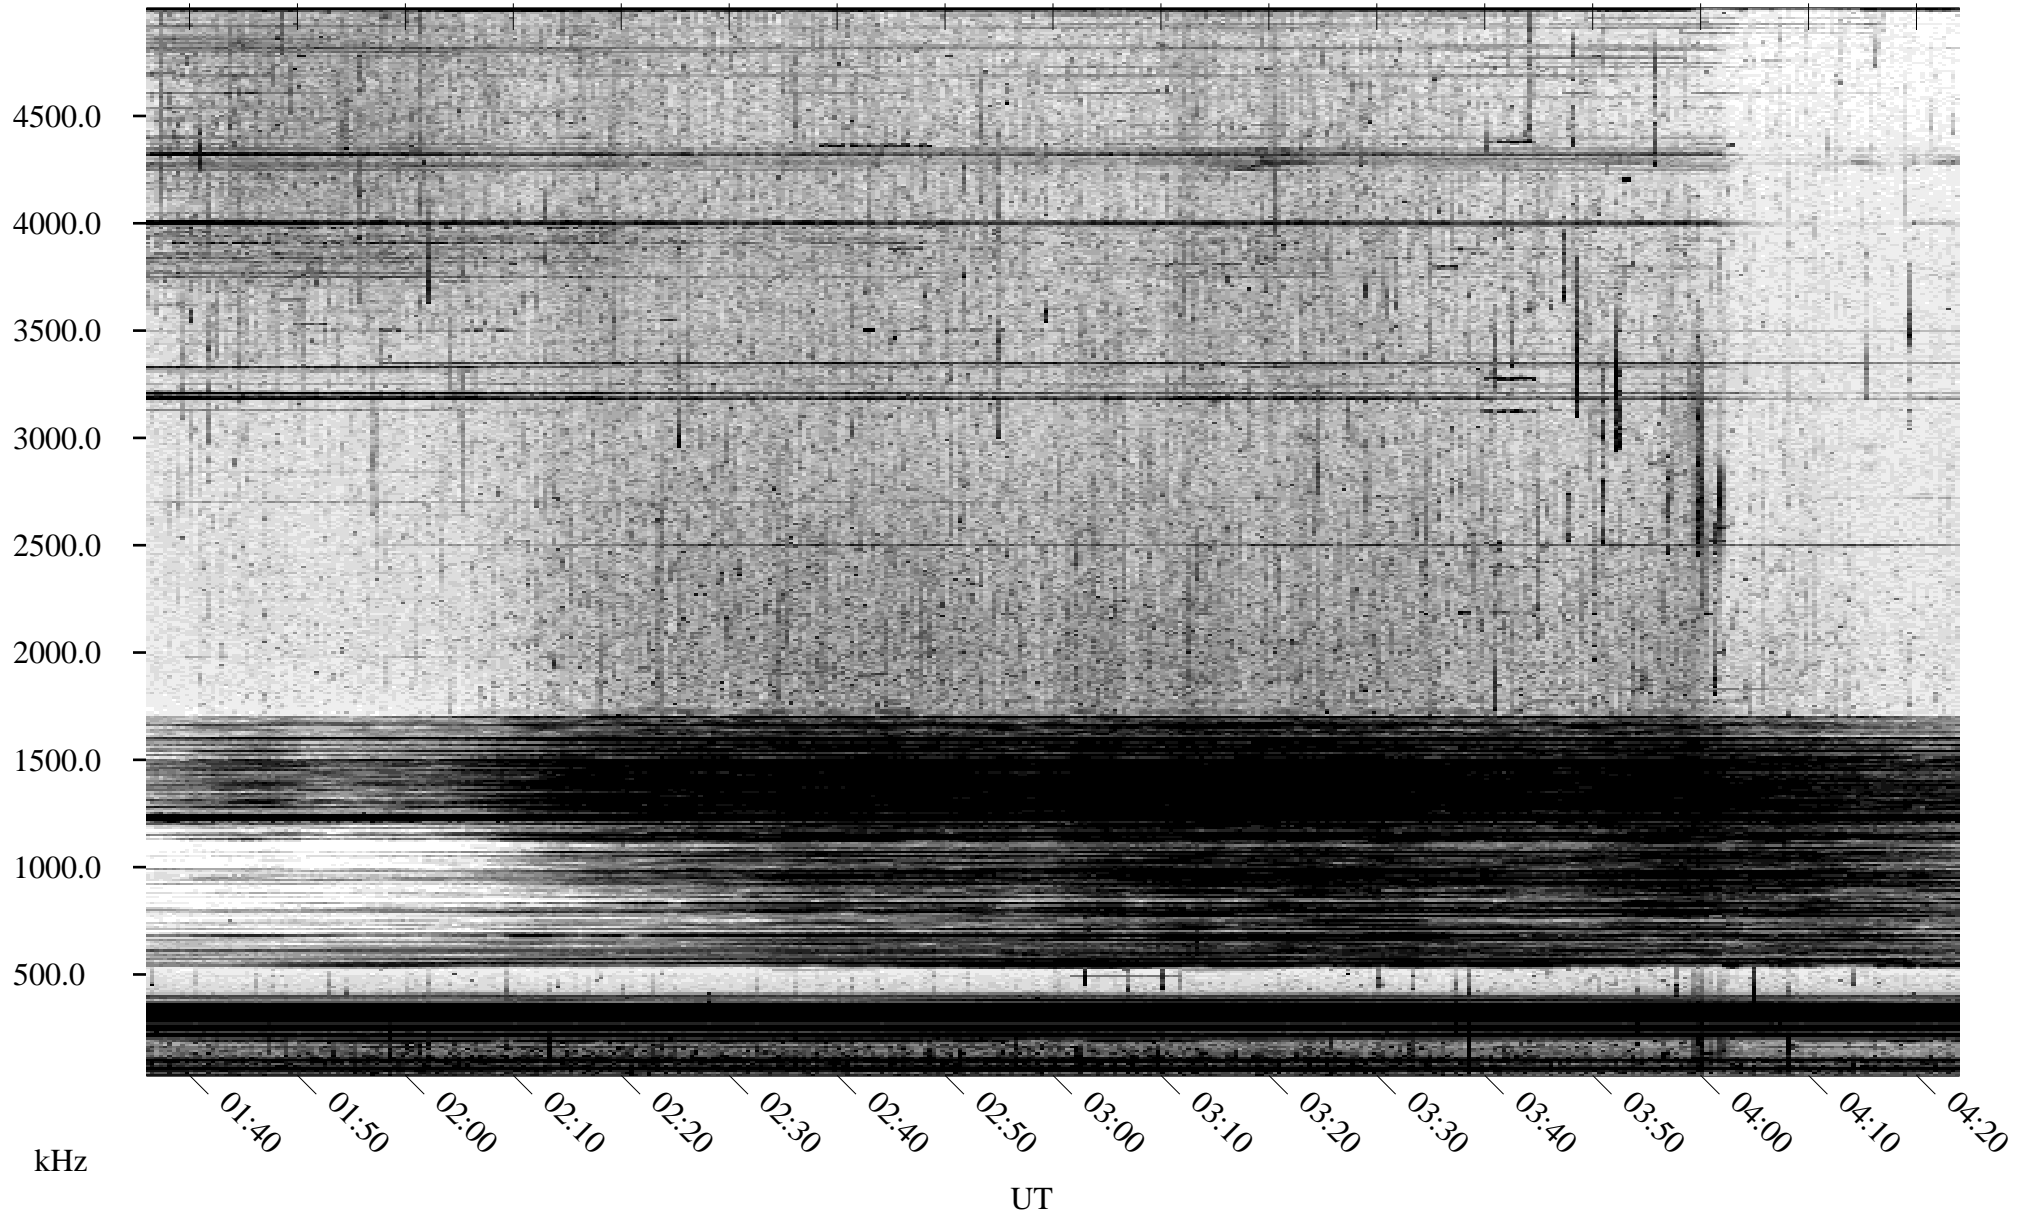

# 09/03/2005 Churchill, Manitoba

Linear Scale    Black = 161    White = 15

ch05246l.r00m max\_12

Page 1

# 09/03/2005 Churchill, Manitoba

Linear Scale    Black = 161    White = 15

ch05246l.r00m max\_12

Page 2

# 09/04/2005 Churchill, Manitoba

Linear Scale    Black = 161    White = 15

ch05246l.r00m max\_12

Page 3

# 09/04/2005 Churchill, Manitoba

Linear Scale    Black = 161    White = 15

ch05246l.r00m max\_12

Page 4