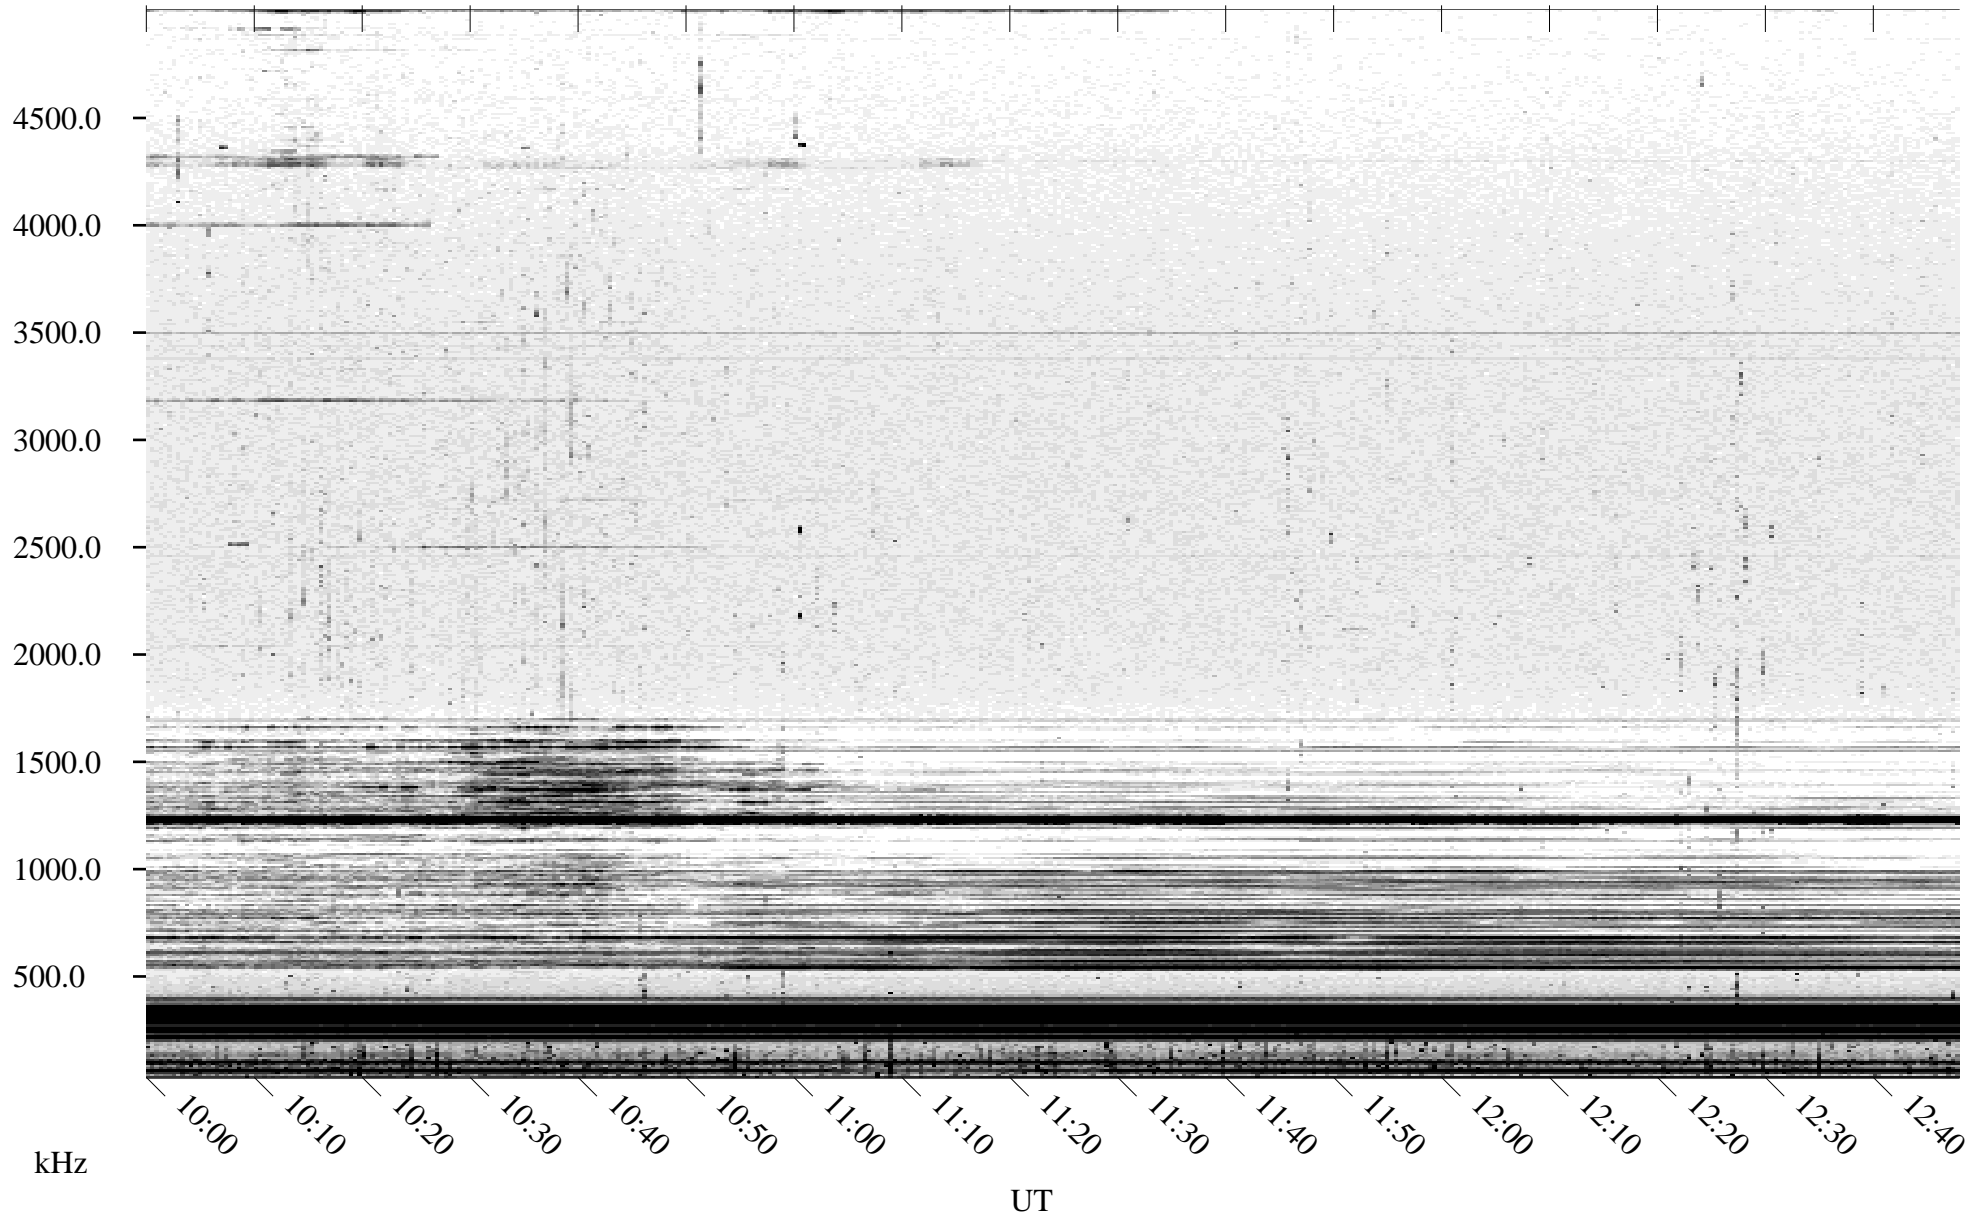

# 09/04/2005 Churchill, Manitoba

Linear Scale    Black = 161    White = 15

ch05246l.r00m max\_12

Page 5

# 09/04/2005 Churchill, Manitoba

Linear Scale    Black = 161    White = 15

ch05246l.r00m max\_12

Page 6

# 09/04/2005 Churchill, Manitoba

Linear Scale    Black = 161    White = 15

ch05246l.r00m max\_12

Page 7

# 09/04/2005 Churchill, Manitoba

Linear Scale    Black = 161    White = 15

ch05246l.r00m max\_12