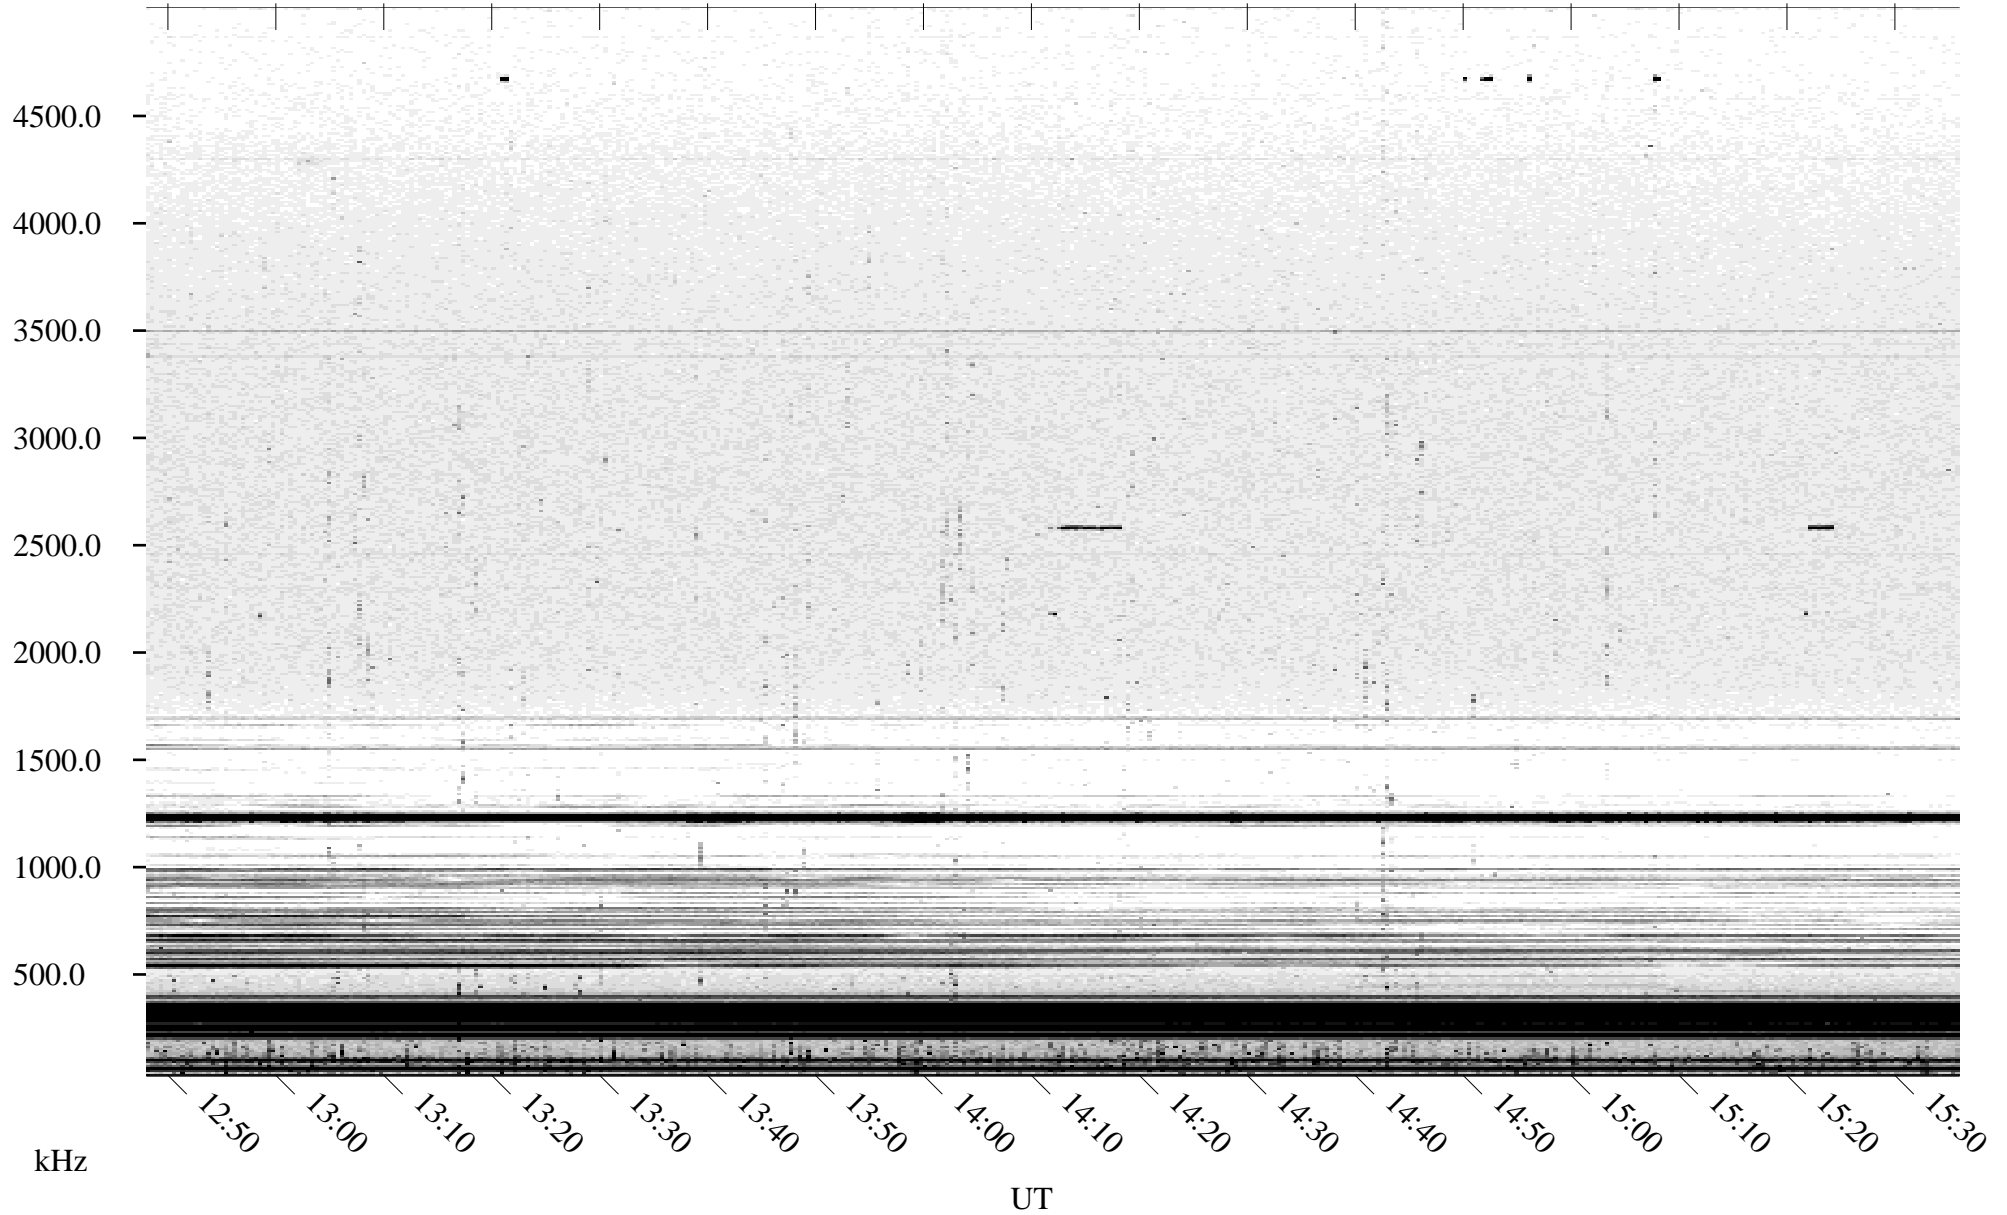

# 09/04/2005 Churchill, Manitoba

Linear Scale    Black = 161    White = 15

ch05246l.r00m max\_12

Page 5

# 09/04/2005 Churchill, Manitoba

Linear Scale    Black = 161    White = 15

ch05246l.r00m max\_12

Page 6

# 09/04/2005 Churchill, Manitoba

Linear Scale    Black = 161    White = 15

ch05246l.r00m max\_12

Page 7

# 09/04/2005 Churchill, Manitoba

Linear Scale    Black = 161    White = 15

ch05246l.r00m max\_12