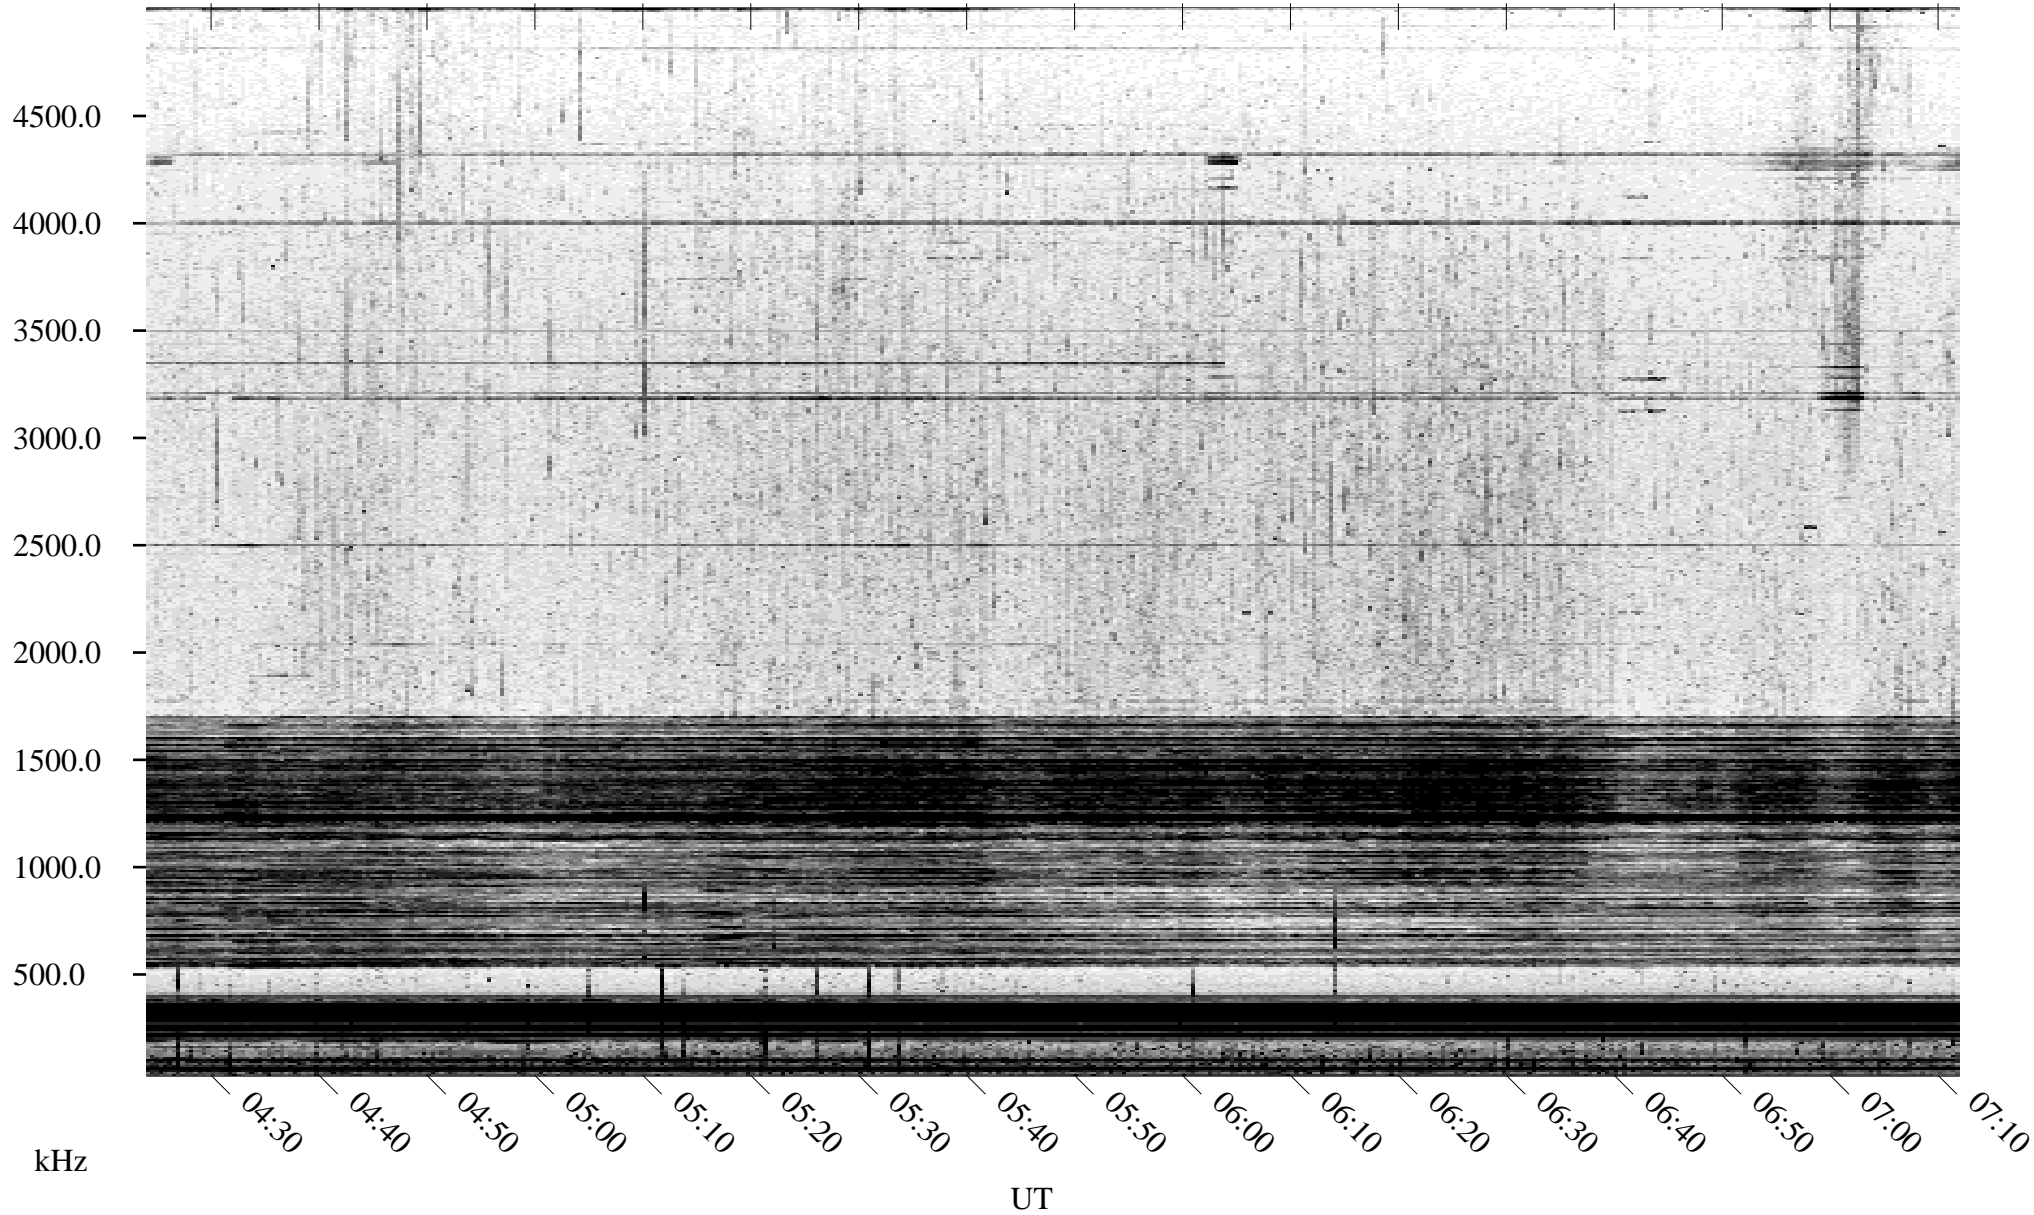

# 09/03/2005 Churchill, Manitoba

Linear Scale    Black = 161    White = 15

ch05246l.r00m max\_12

Page 1

# 09/03/2005 Churchill, Manitoba

Linear Scale    Black = 161    White = 15

ch05246l.r00m max\_12

Page 2

# 09/04/2005 Churchill, Manitoba

Linear Scale    Black = 161    White = 15

ch05246l.r00m max\_12

Page 3

# 09/04/2005 Churchill, Manitoba

Linear Scale    Black = 161    White = 15

ch05246l.r00m max\_12

Page 4