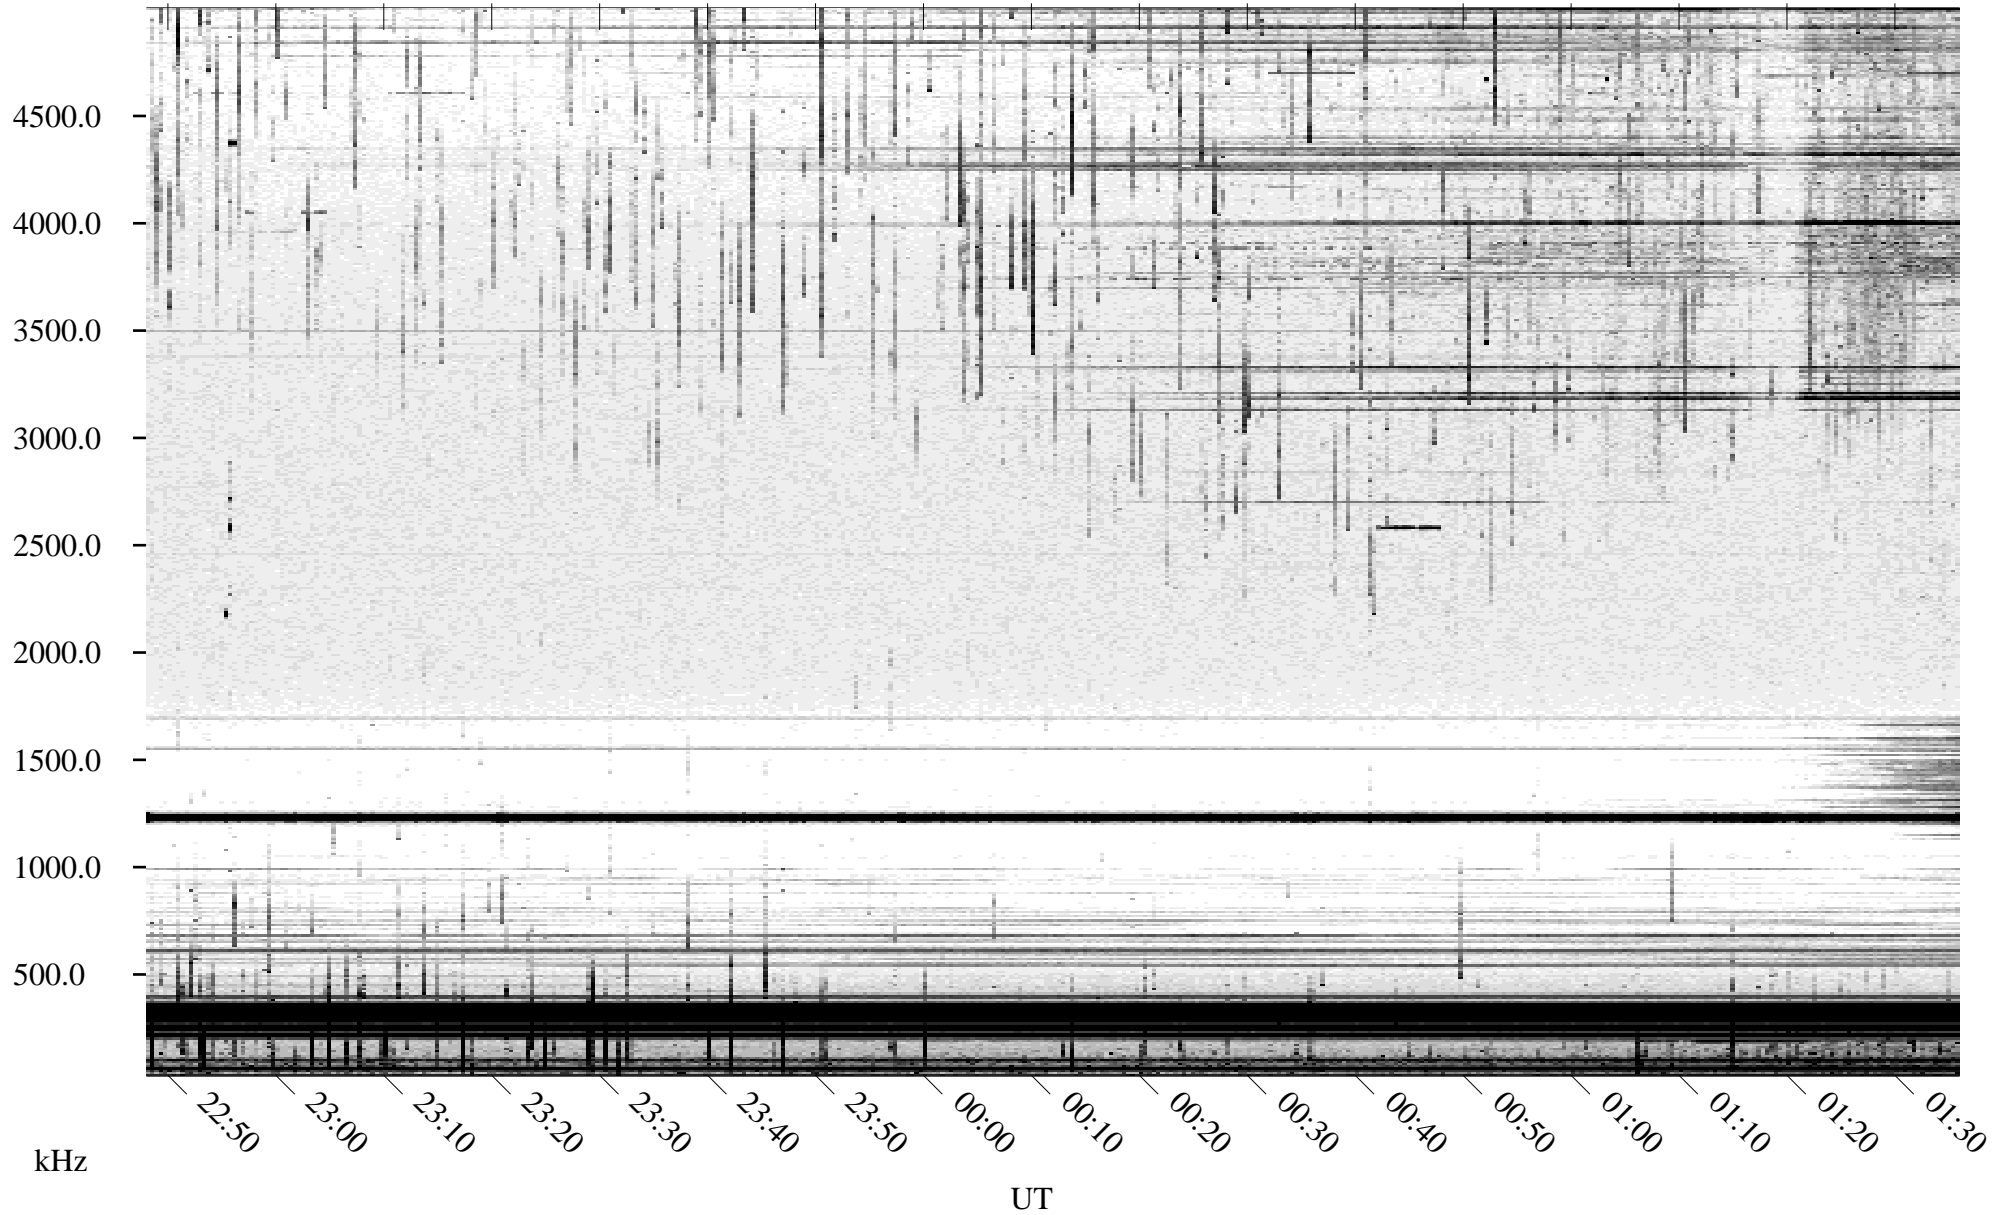

# 09/03/2005 Churchill, Manitoba

Linear Scale    Black = 161    White = 15

ch05246l.r00m max\_12

Page 1

# 09/03/2005 Churchill, Manitoba

Linear Scale    Black = 161    White = 15

ch05246l.r00m max\_12

Page 2

# 09/04/2005 Churchill, Manitoba

Linear Scale    Black = 161    White = 15

ch05246l.r00m max\_12

Page 3

# 09/04/2005 Churchill, Manitoba

Linear Scale    Black = 161    White = 15

ch05246l.r00m max\_12

Page 4