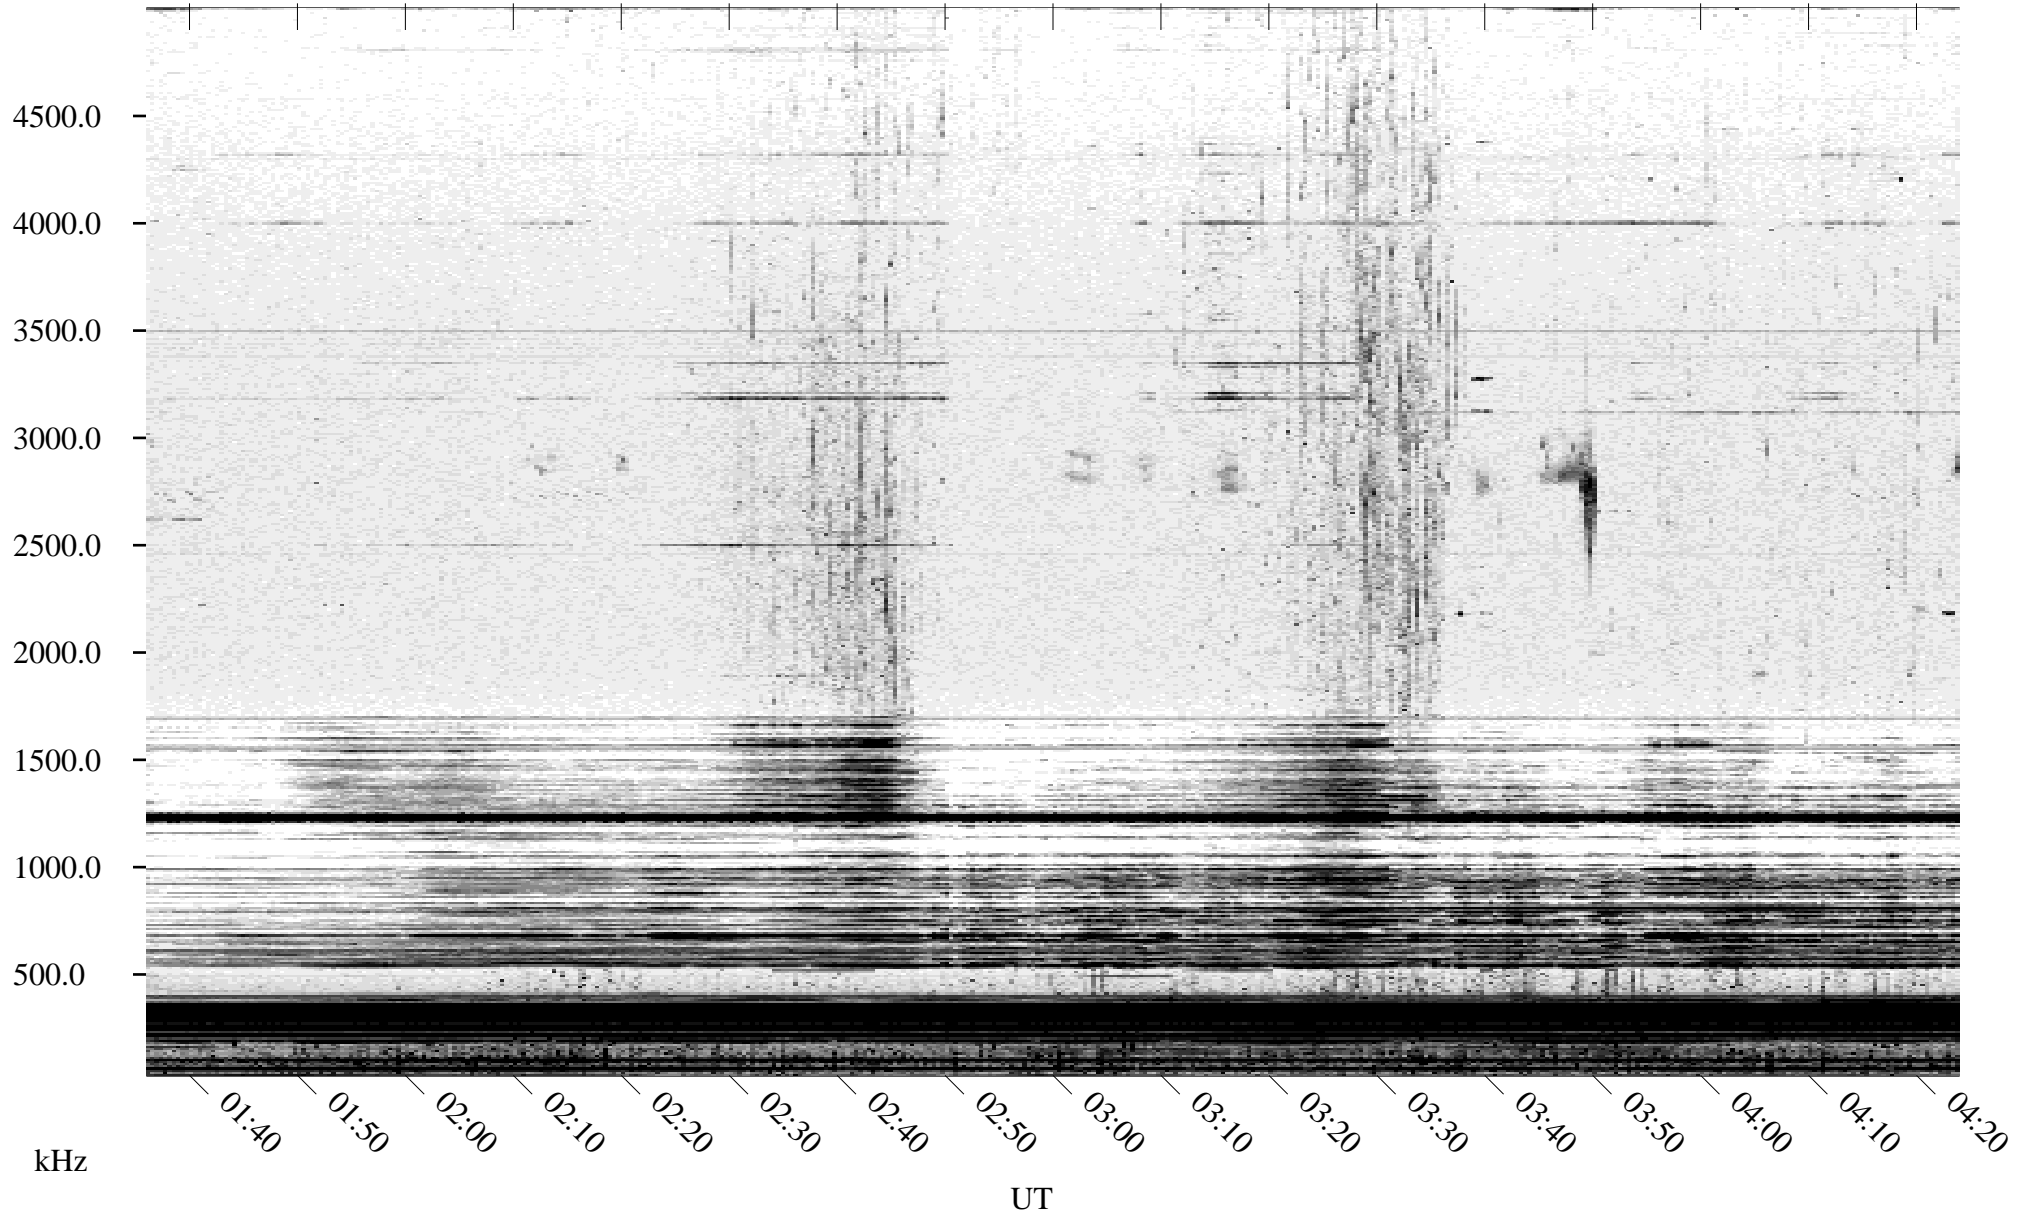

09/04/2005 Churchill, Manitoba

Linear Scale Black = 161 White = 15

ch05247l.r00m max_12

Page 1

09/04/2005 Churchill, Manitoba

Linear Scale Black = 161 White = 15

ch05247l.r00m max_12

Page 2

09/05/2005 Churchill, Manitoba

Linear Scale Black = 161 White = 15

ch05247l.r00m max_12

Page 3

09/05/2005 Churchill, Manitoba

Linear Scale Black = 161 White = 15

ch05247l.r00m max_12

Page 4

09/05/2005 Churchill, Manitoba

Linear Scale Black = 161 White = 15

ch05247l.r00m max_12

Page 5

09/05/2005 Churchill, Manitoba

Linear Scale Black = 161 White = 15

ch05247l.r00m max_12

Page 6

09/05/2005 Churchill, Manitoba

Linear Scale Black = 161 White = 15

ch05247l.r00m max_12

Page 7

09/05/2005 Churchill, Manitoba

Linear Scale Black = 161 White = 15

ch05247l.r00m max_12

Page 8