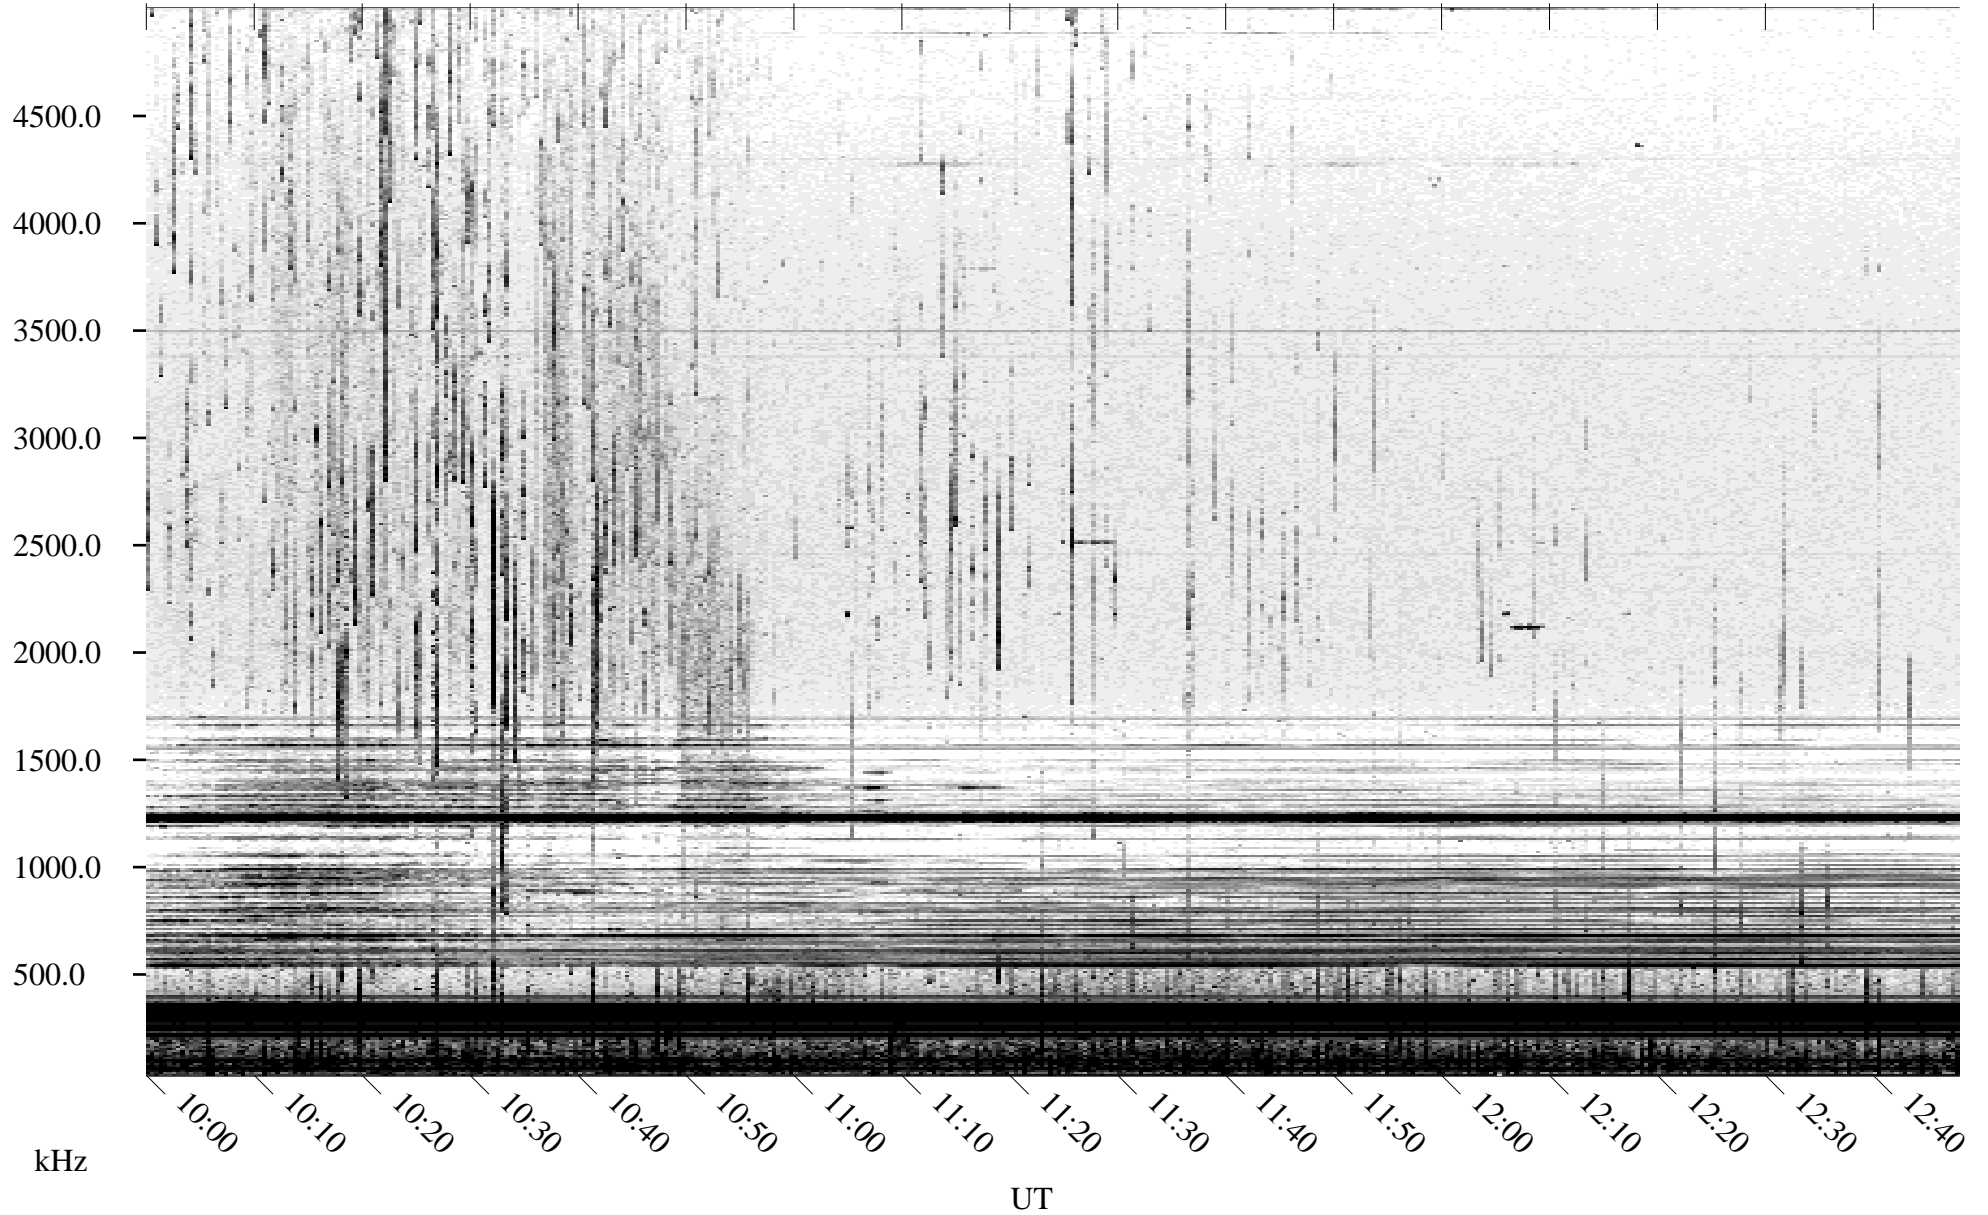

09/04/2005 Churchill, Manitoba

Linear Scale Black = 161 White = 15

ch05247l.r00m max_12

Page 1

09/04/2005 Churchill, Manitoba

Linear Scale Black = 161 White = 15

ch05247l.r00m max_12

Page 2

09/05/2005 Churchill, Manitoba

Linear Scale Black = 161 White = 15

ch05247l.r00m max_12

Page 3

09/05/2005 Churchill, Manitoba

Linear Scale Black = 161 White = 15

ch05247l.r00m max_12

Page 4

09/05/2005 Churchill, Manitoba

Linear Scale Black = 161 White = 15

ch05247l.r00m max_12

Page 5

09/05/2005 Churchill, Manitoba

Linear Scale Black = 161 White = 15

ch05247l.r00m max_12

Page 6

09/05/2005 Churchill, Manitoba

Linear Scale Black = 161 White = 15

ch05247l.r00m max_12

Page 7

09/05/2005 Churchill, Manitoba

Linear Scale Black = 161 White = 15

ch05247l.r00m max_12

Page 8