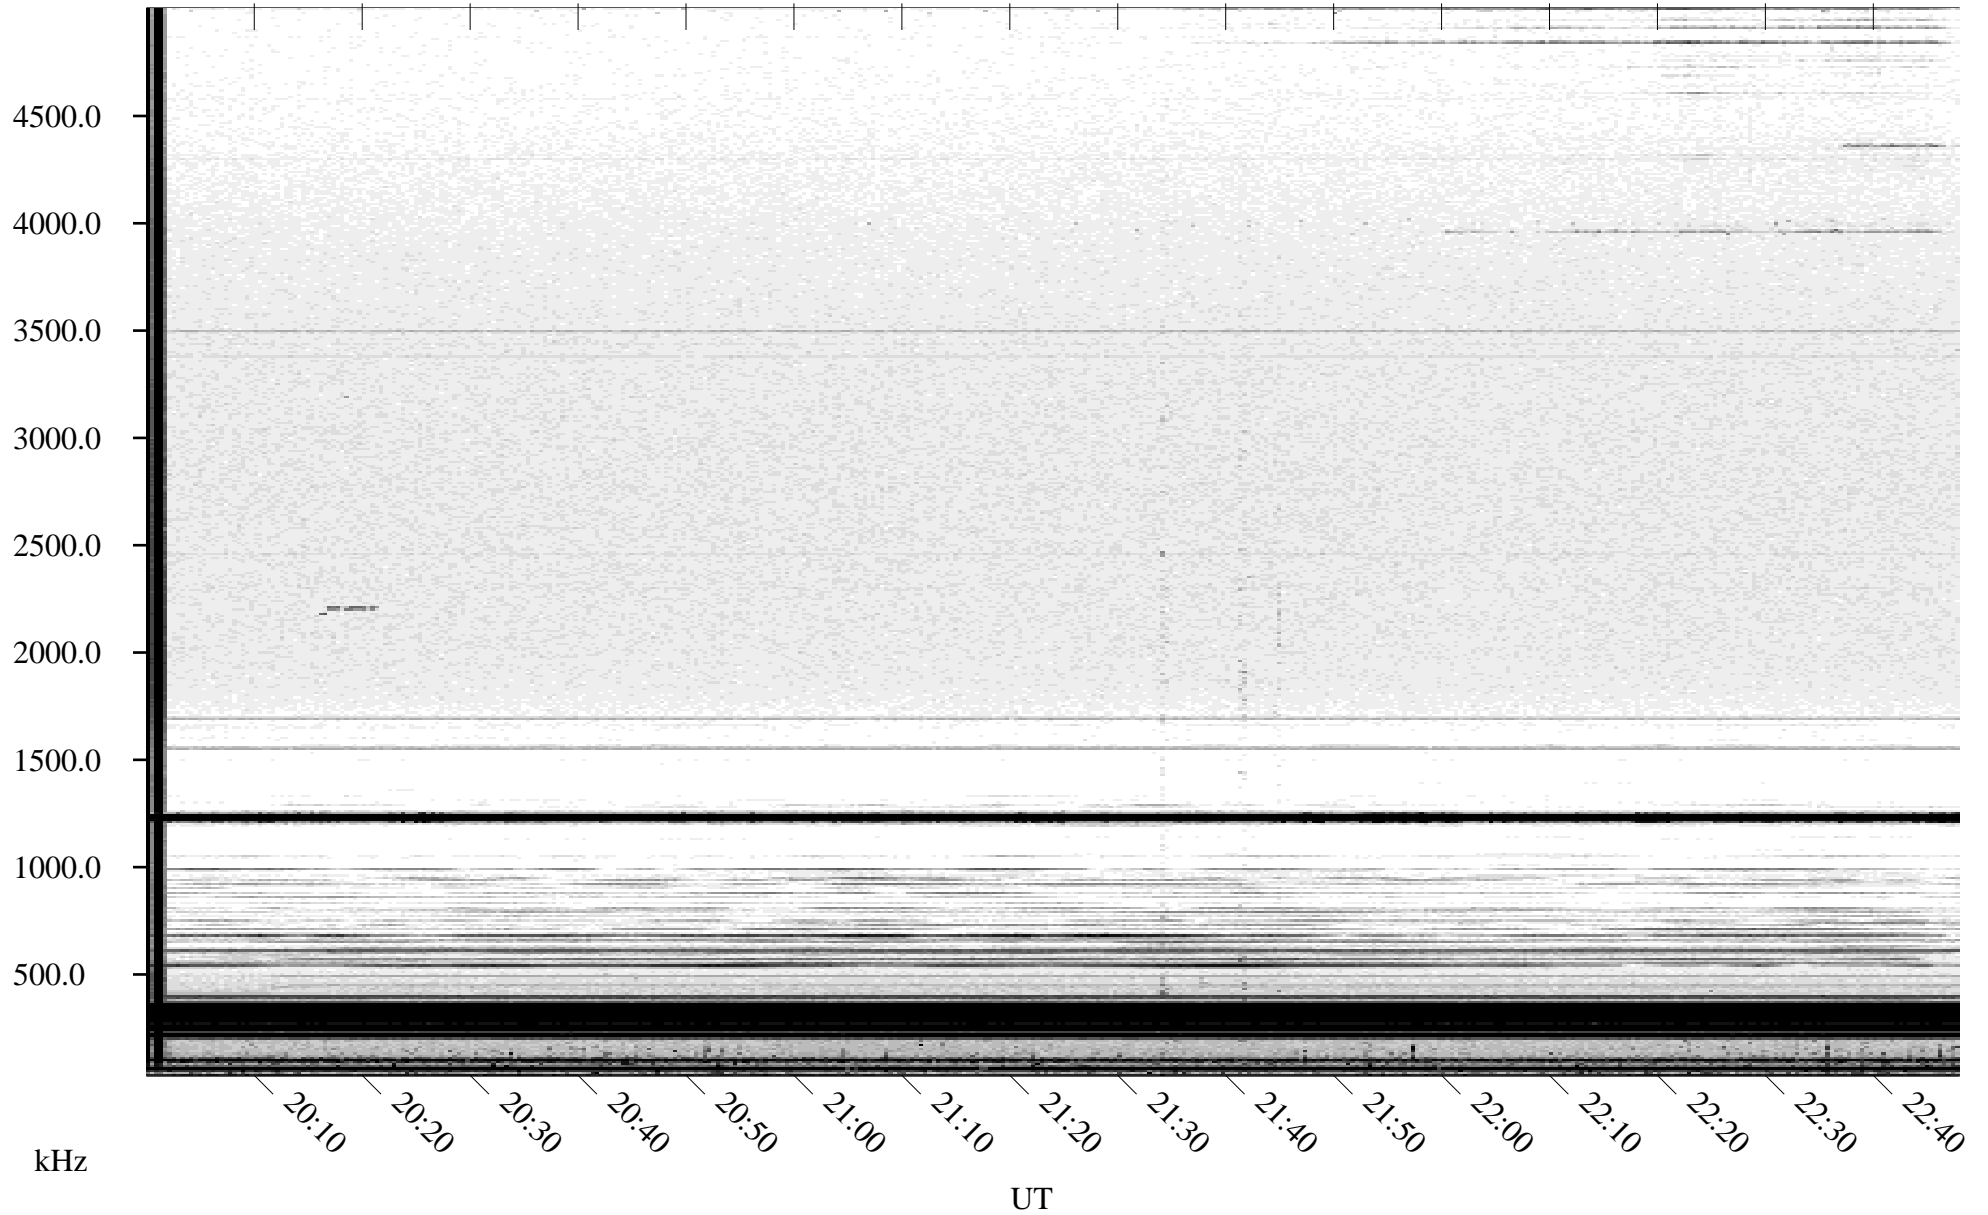

09/04/2005 Churchill, Manitoba

Linear Scale Black = 161 White = 15

ch05247l.r00m max_12

Page 1

09/04/2005 Churchill, Manitoba

Linear Scale Black = 161 White = 15

ch05247l.r00m max_12

Page 2

09/05/2005 Churchill, Manitoba

Linear Scale Black = 161 White = 15

ch05247l.r00m max_12

Page 3

09/05/2005 Churchill, Manitoba

Linear Scale Black = 161 White = 15

ch05247l.r00m max_12

Page 4

09/05/2005 Churchill, Manitoba

Linear Scale Black = 161 White = 15

ch05247l.r00m max_12

Page 5

09/05/2005 Churchill, Manitoba

Linear Scale Black = 161 White = 15

ch05247l.r00m max_12

Page 6

09/05/2005 Churchill, Manitoba

Linear Scale Black = 161 White = 15

ch05247l.r00m max_12

Page 7

09/05/2005 Churchill, Manitoba

Linear Scale Black = 161 White = 15

ch05247l.r00m max_12

Page 8