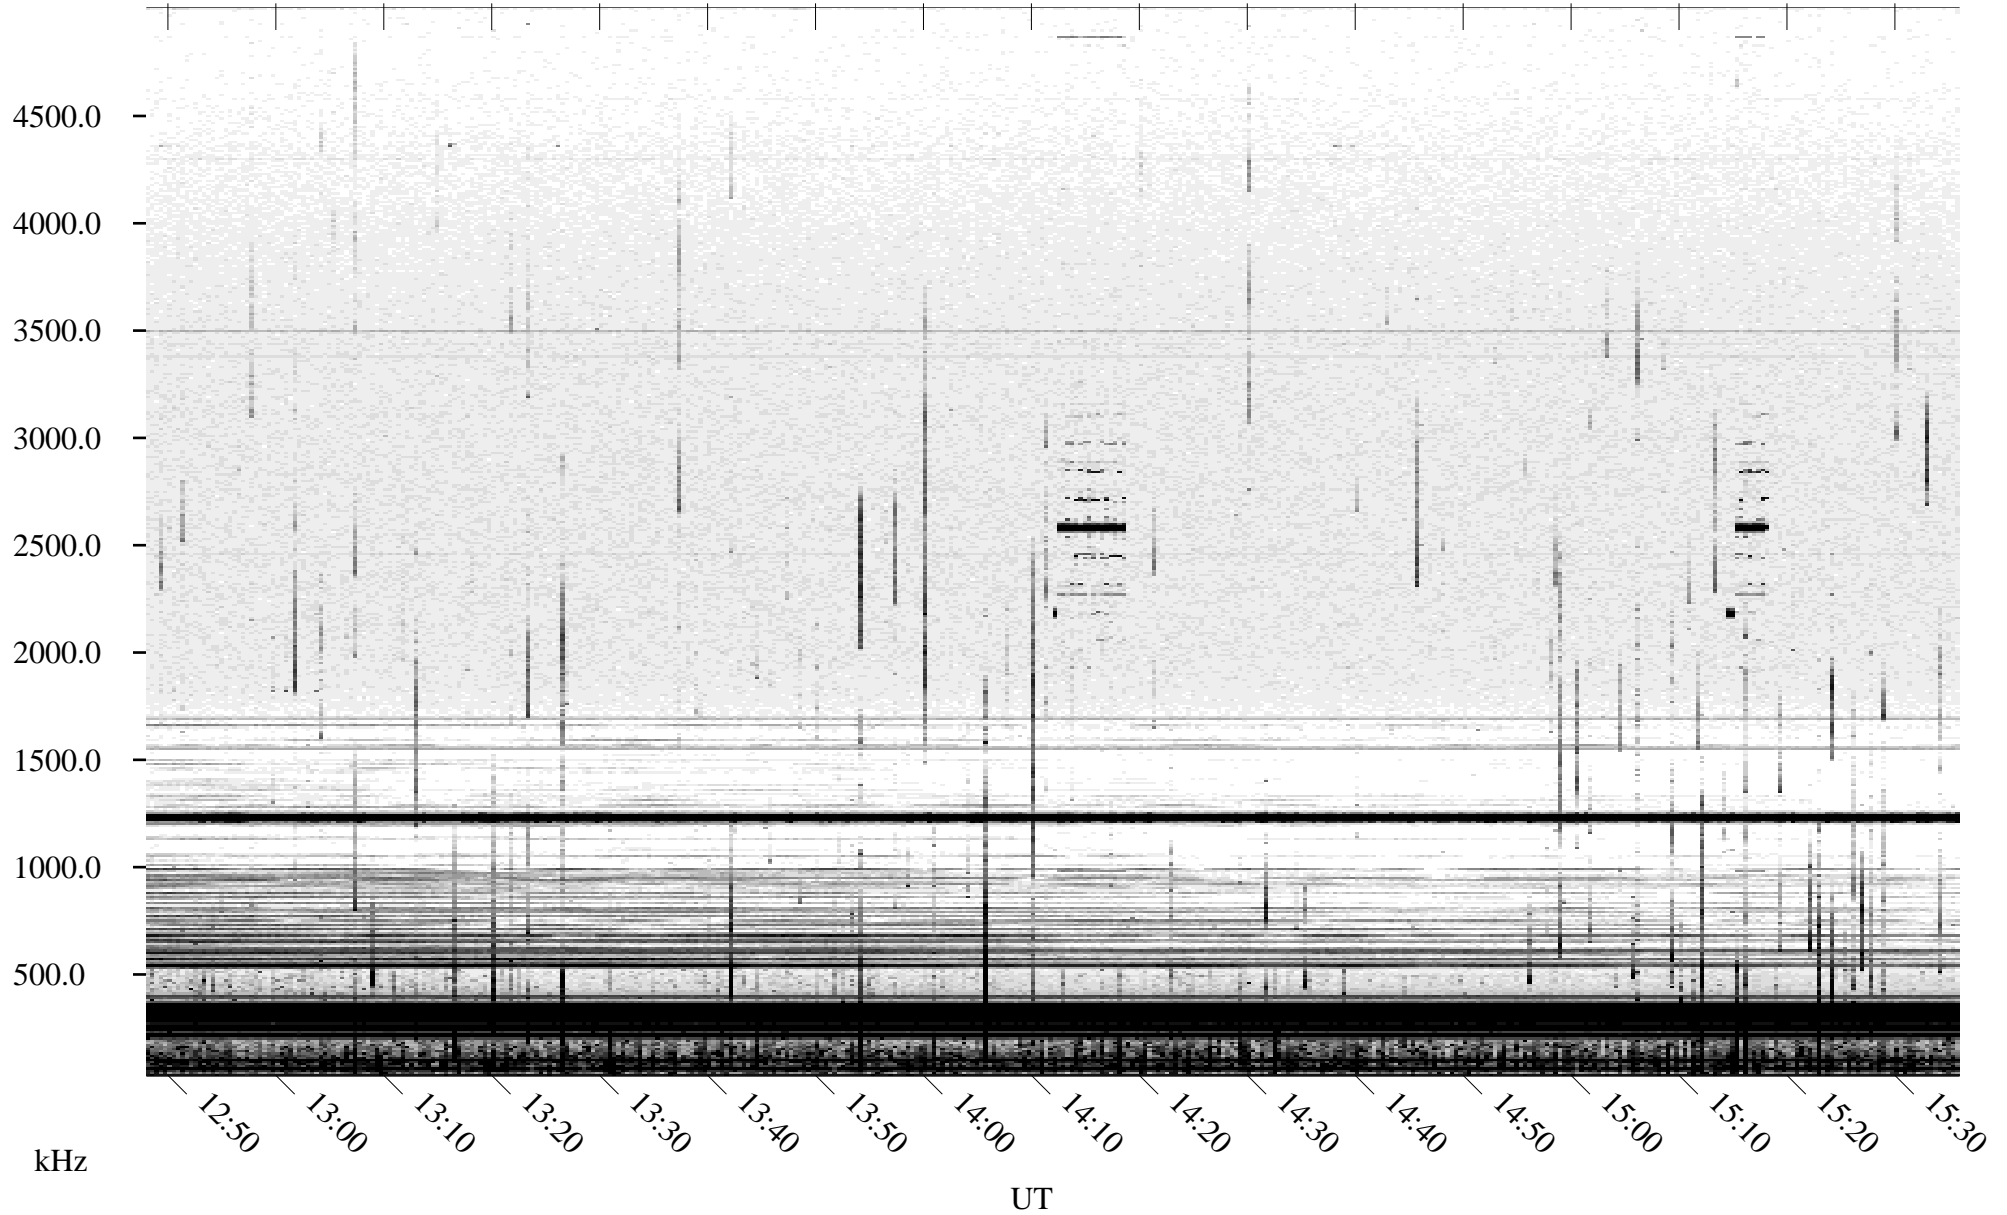

09/04/2005 Churchill, Manitoba

Linear Scale Black = 161 White = 15

ch05247l.r00m max_12

Page 1

09/04/2005 Churchill, Manitoba

Linear Scale Black = 161 White = 15

ch05247l.r00m max_12

Page 2

09/05/2005 Churchill, Manitoba

Linear Scale Black = 161 White = 15

ch05247l.r00m max_12

Page 3

09/05/2005 Churchill, Manitoba

Linear Scale Black = 161 White = 15

ch05247l.r00m max_12

Page 4

09/05/2005 Churchill, Manitoba

Linear Scale Black = 161 White = 15

ch05247l.r00m max_12

Page 5

09/05/2005 Churchill, Manitoba

Linear Scale Black = 161 White = 15

ch05247l.r00m max_12

Page 6

09/05/2005 Churchill, Manitoba

Linear Scale Black = 161 White = 15

ch05247l.r00m max_12

Page 7

09/05/2005 Churchill, Manitoba

Linear Scale Black = 161 White = 15

ch05247l.r00m max_12

Page 8