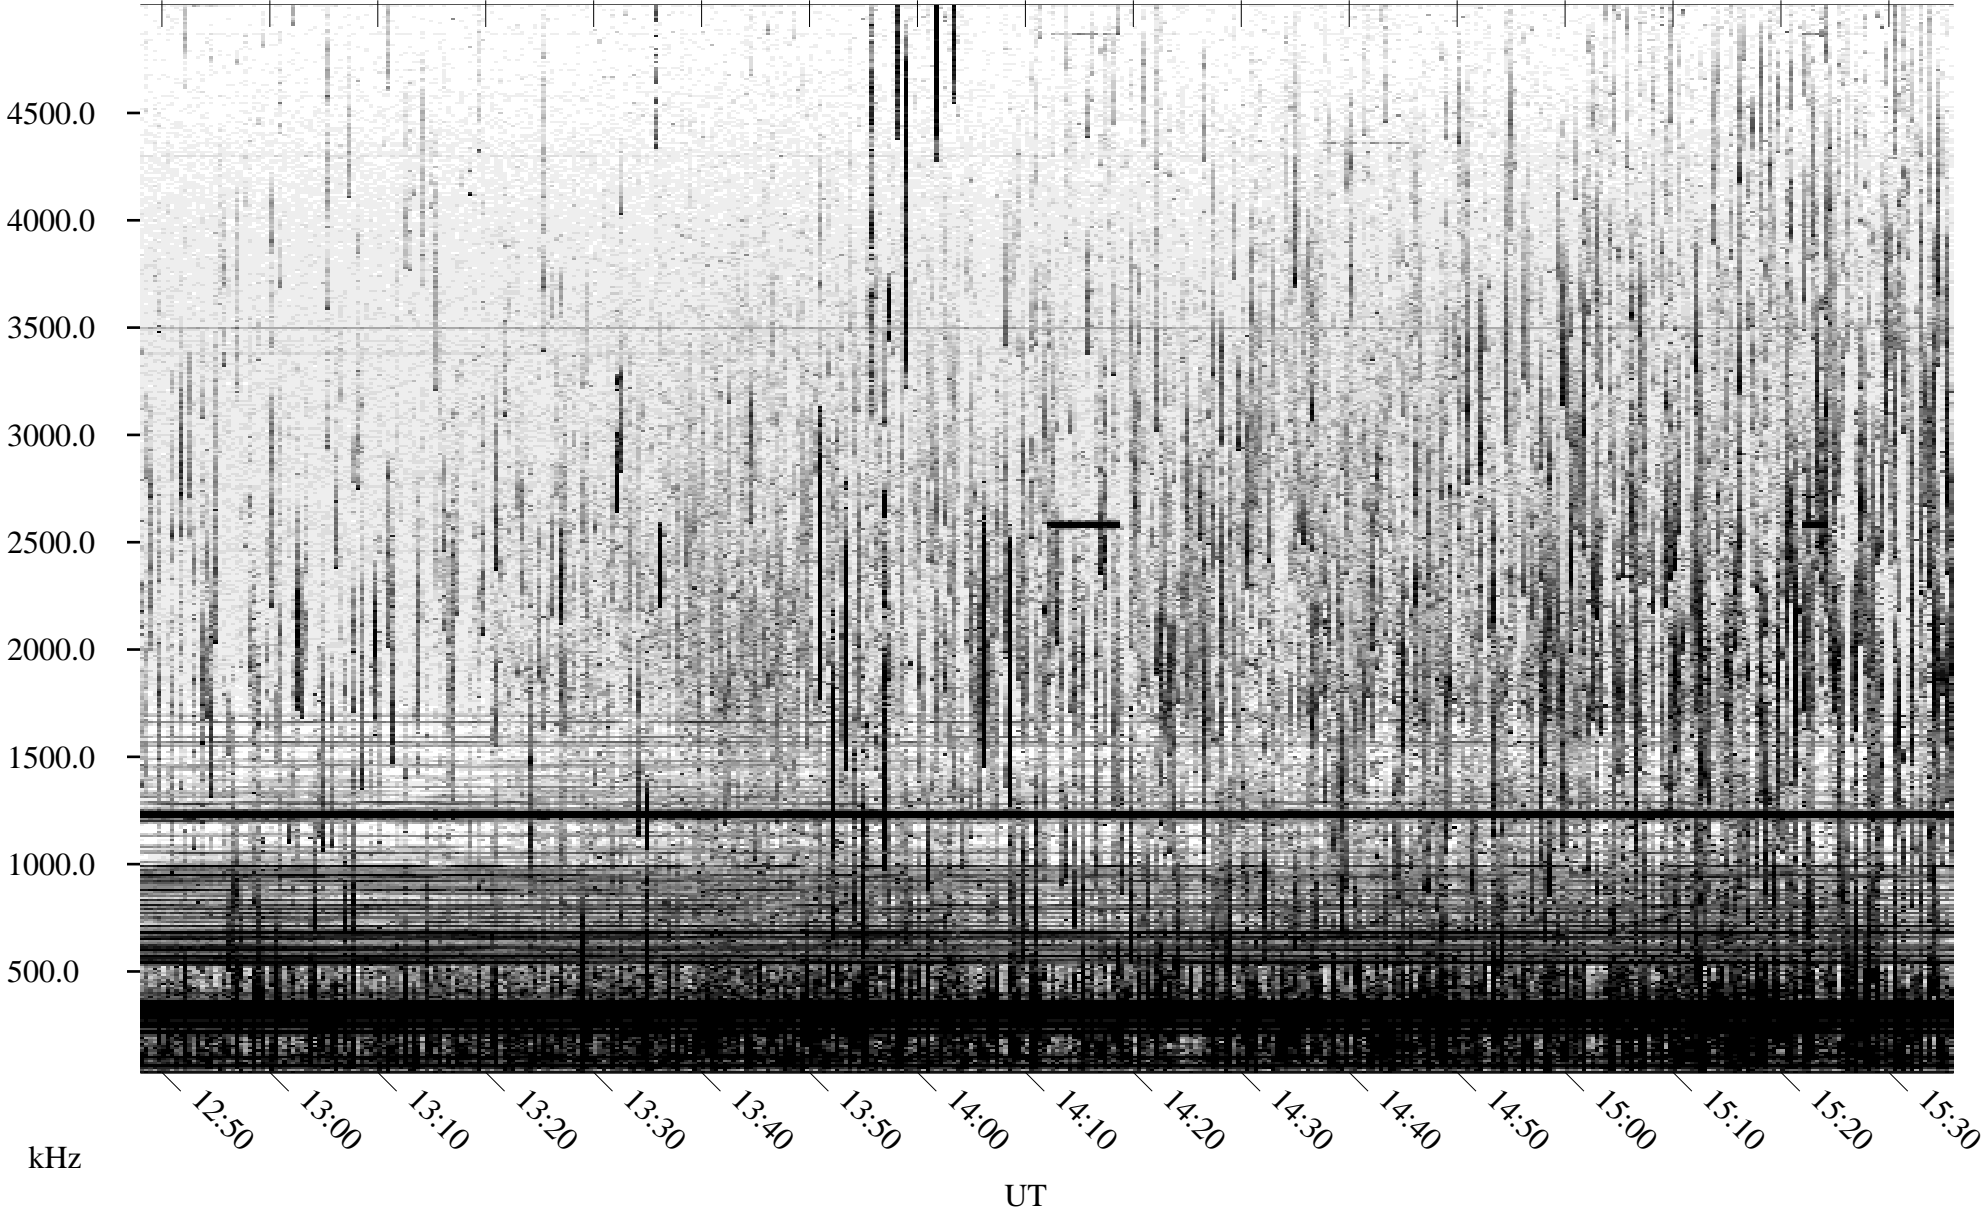

09/05/2005 Churchill, Manitoba

Linear Scale Black = 161 White = 15

ch05248l.r00m max_12

Page 1

09/05/2005 Churchill, Manitoba

Linear Scale Black = 161 White = 15

ch05248l.r00m max_12

09/06/2005 Churchill, Manitoba

Linear Scale Black = 161 White = 15

ch05248l.r00m max_12

Page 3

09/06/2005 Churchill, Manitoba

Linear Scale Black = 161 White = 15

ch05248l.r00m max_12

09/06/2005 Churchill, Manitoba

Linear Scale Black = 161 White = 15

ch05248l.r00m max_12

Page 5

09/06/2005 Churchill, Manitoba

Linear Scale Black = 161 White = 15

ch05248l.r00m max_12

Page 6

09/06/2005 Churchill, Manitoba

Linear Scale Black = 161 White = 15

ch05248l.r00m max_12

09/06/2005 Churchill, Manitoba

Linear Scale Black = 161 White = 15

ch05248l.r00m max_12

Page 8