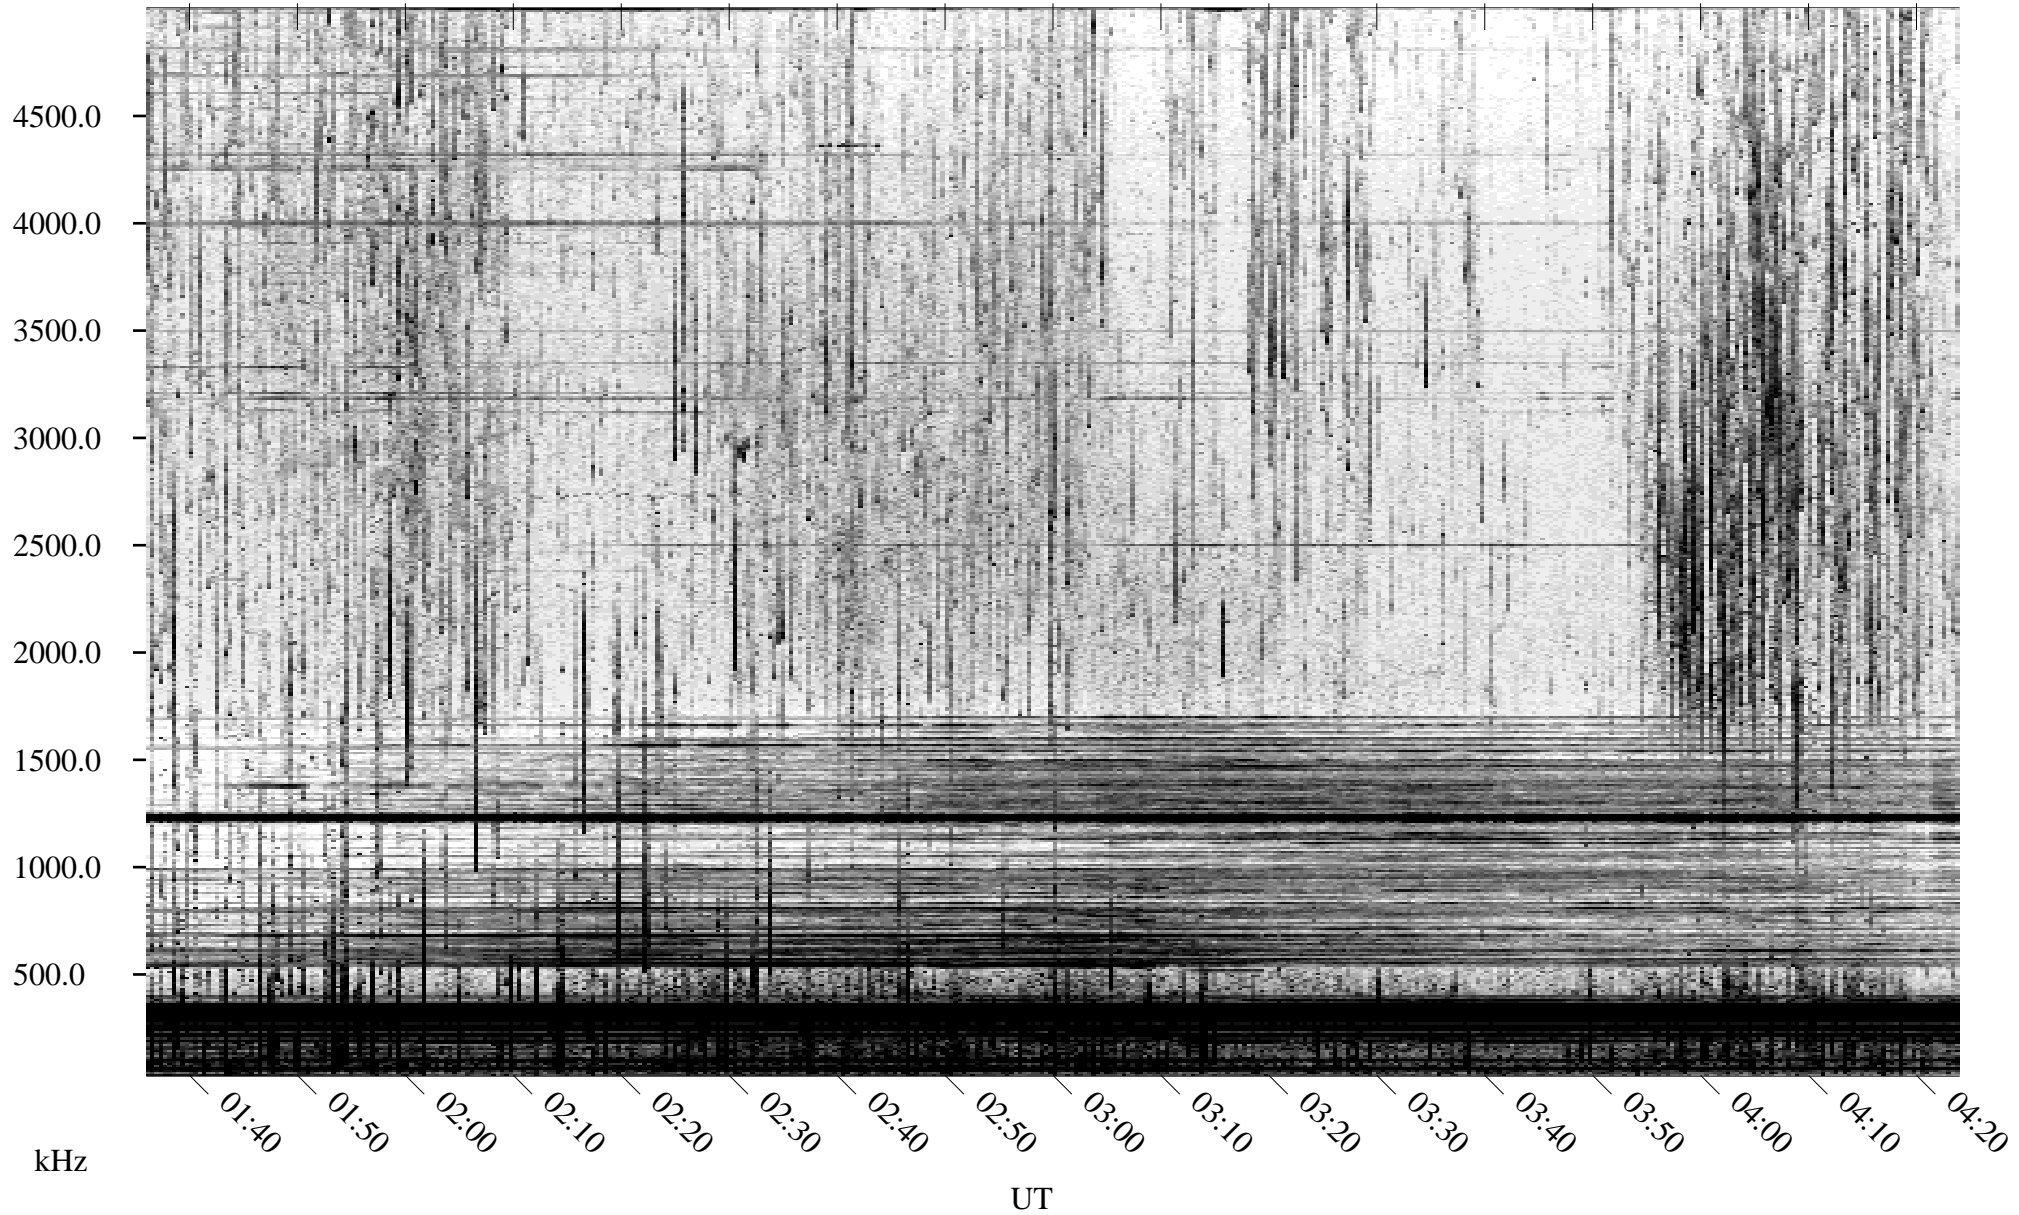

09/05/2005 Churchill, Manitoba

Linear Scale Black = 161 White = 15

ch05248l.r00m max_12

Page 1

09/05/2005 Churchill, Manitoba

Linear Scale Black = 161 White = 15

ch05248l.r00m max_12

09/06/2005 Churchill, Manitoba

Linear Scale Black = 161 White = 15

ch05248l.r00m max_12

Page 3

09/06/2005 Churchill, Manitoba

Linear Scale Black = 161 White = 15

ch05248l.r00m max_12

09/06/2005 Churchill, Manitoba

Linear Scale Black = 161 White = 15

ch05248l.r00m max_12

Page 5

09/06/2005 Churchill, Manitoba

Linear Scale Black = 161 White = 15

ch05248l.r00m max_12

Page 6

09/06/2005 Churchill, Manitoba

Linear Scale Black = 161 White = 15

ch05248l.r00m max_12

09/06/2005 Churchill, Manitoba

Linear Scale Black = 161 White = 15

ch05248l.r00m max_12

Page 8