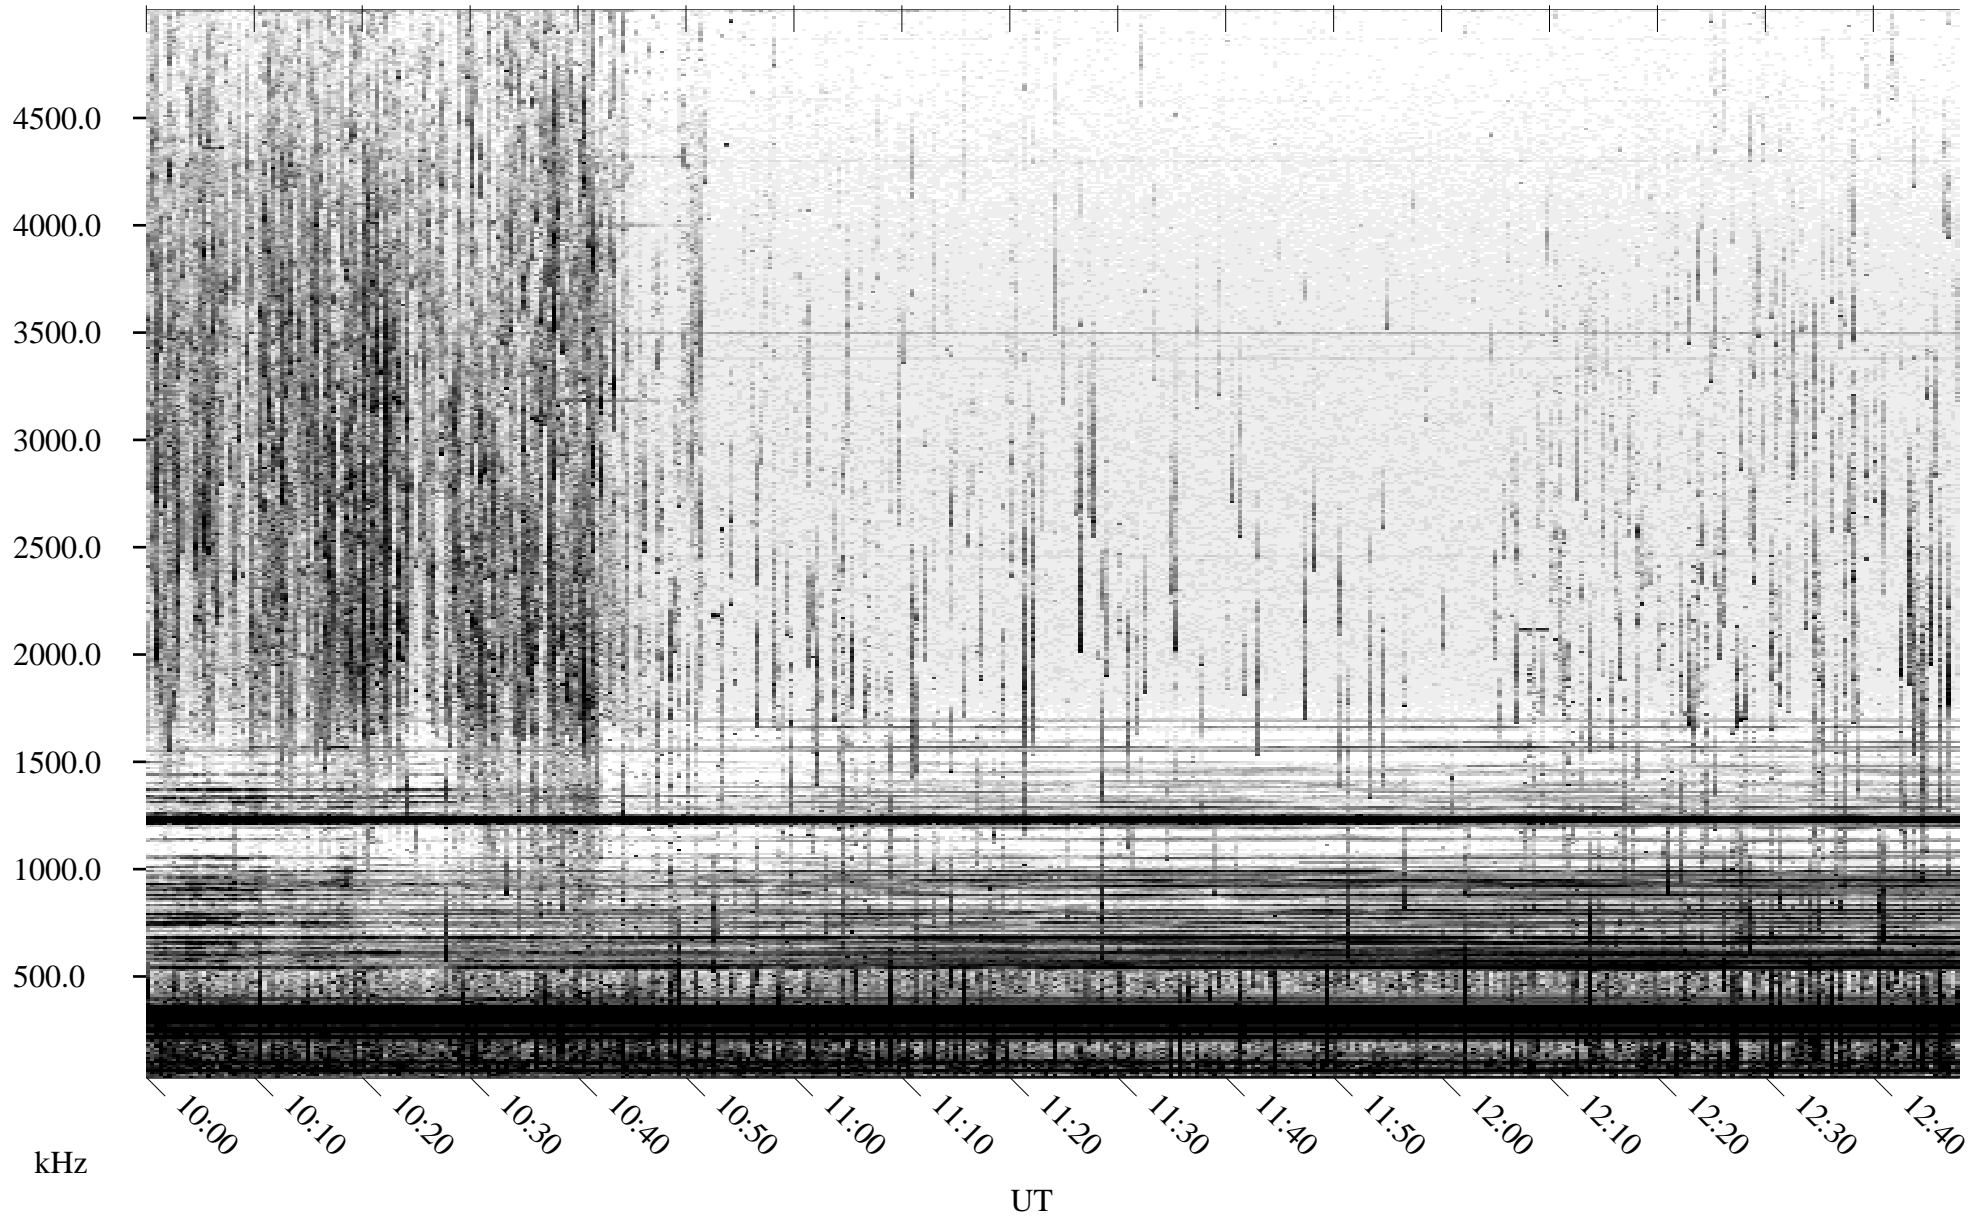

09/05/2005 Churchill, Manitoba

Linear Scale Black = 161 White = 15

ch05248l.r00m max_12

Page 1

09/05/2005 Churchill, Manitoba

Linear Scale Black = 161 White = 15

ch05248l.r00m max_12

09/06/2005 Churchill, Manitoba

Linear Scale Black = 161 White = 15

ch05248l.r00m max_12

Page 3

09/06/2005 Churchill, Manitoba

Linear Scale Black = 161 White = 15

ch05248l.r00m max_12

09/06/2005 Churchill, Manitoba

Linear Scale Black = 161 White = 15

ch05248l.r00m max_12

Page 5

09/06/2005 Churchill, Manitoba

Linear Scale Black = 161 White = 15

ch05248l.r00m max_12

Page 6

09/06/2005 Churchill, Manitoba

Linear Scale Black = 161 White = 15

ch05248l.r00m max_12

09/06/2005 Churchill, Manitoba

Linear Scale Black = 161 White = 15

ch05248l.r00m max_12

Page 8