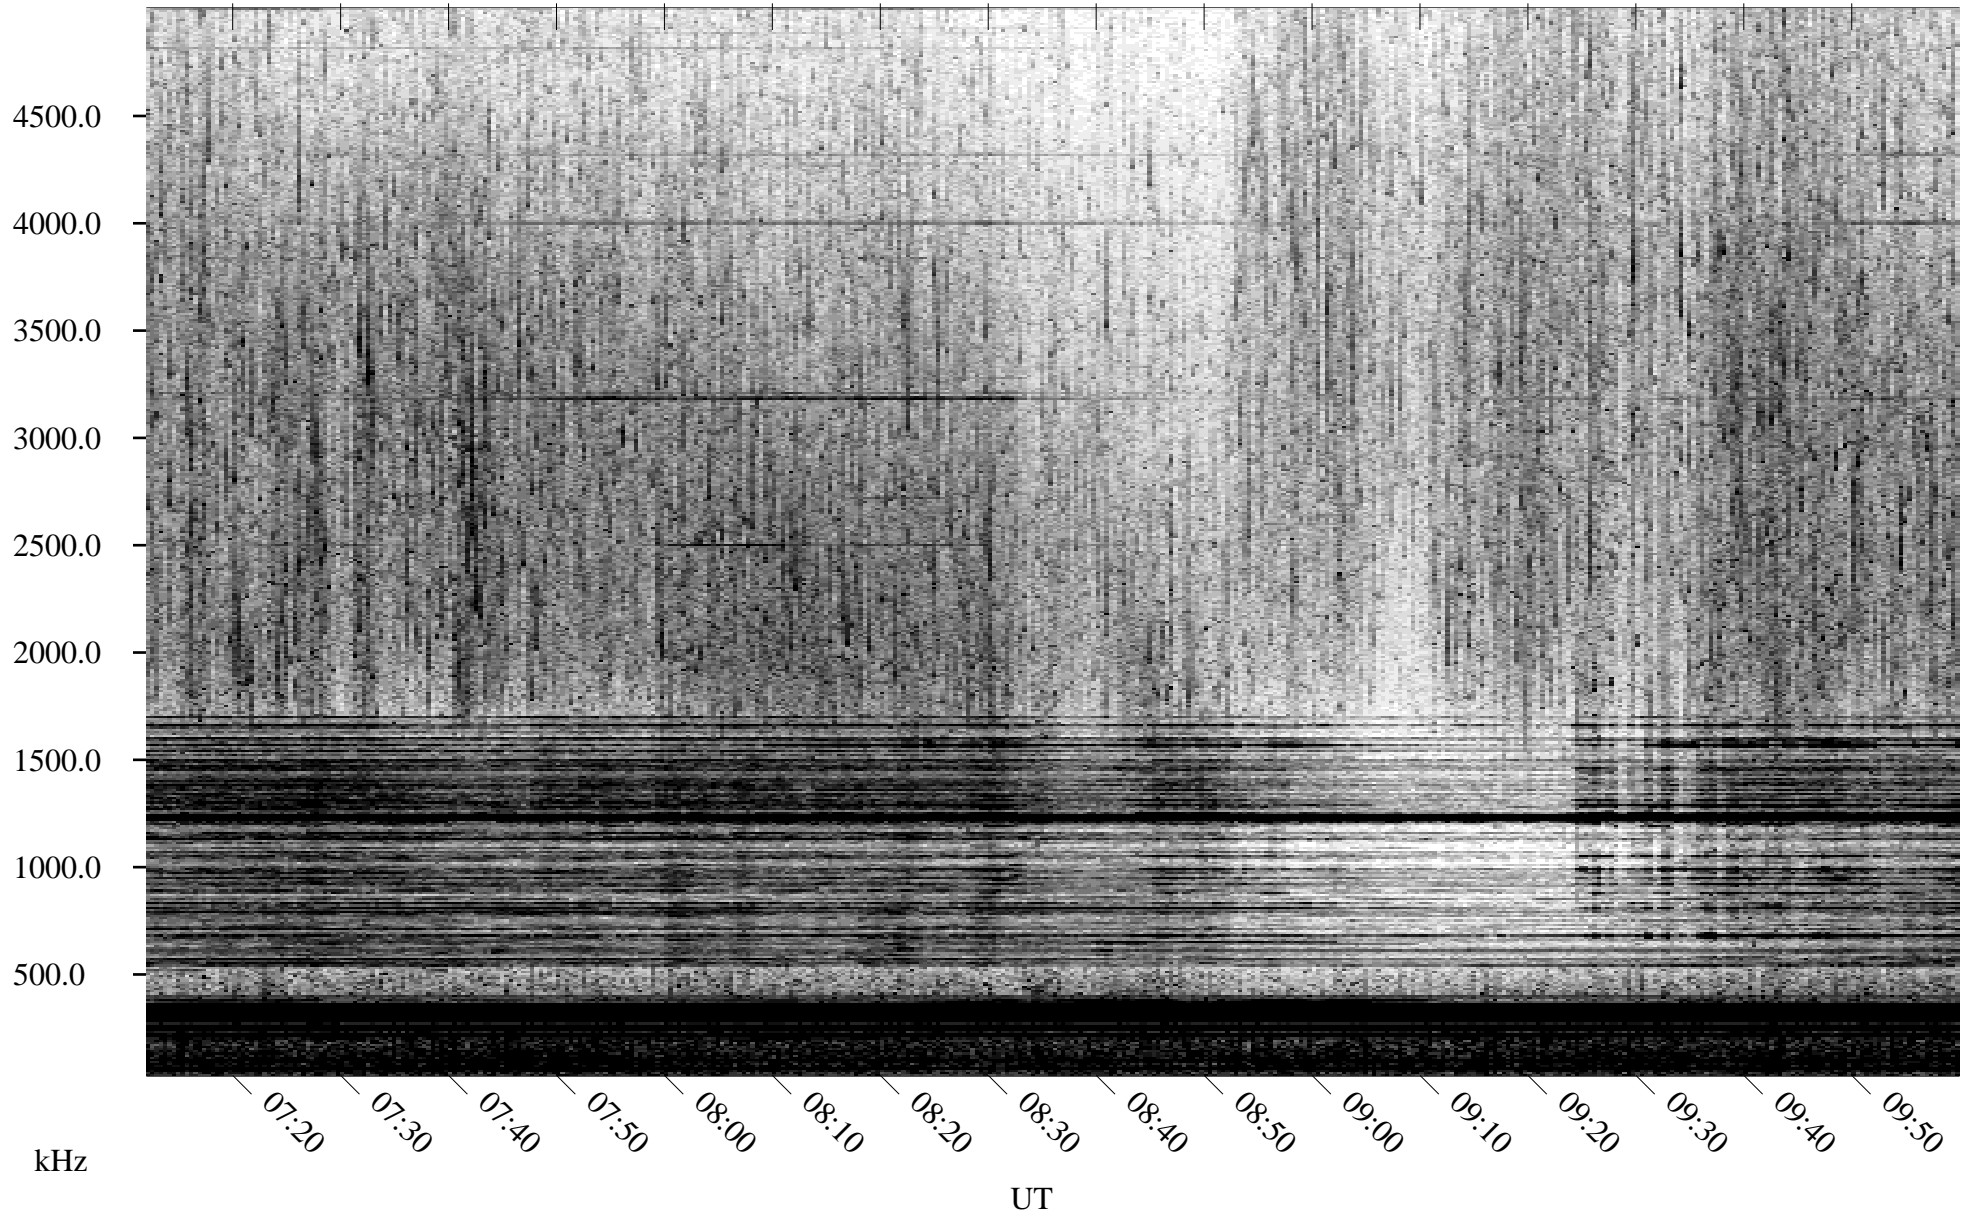

# 09/07/2005 Churchill, Manitoba

Linear Scale    Black = 161    White = 15

ch05249l.r00m max\_12

Page 3

# 09/07/2005 Churchill, Manitoba

Linear Scale    Black = 161    White = 15

ch05249l.r00m max\_12

Page 4

# 09/07/2005 Churchill, Manitoba

Linear Scale    Black = 161    White = 15

ch05249l.r00m max\_12

Page 5

# 09/07/2005 Churchill, Manitoba

Linear Scale Black = 161 White = 15

ch05249l.r00m max\_12

Page 6