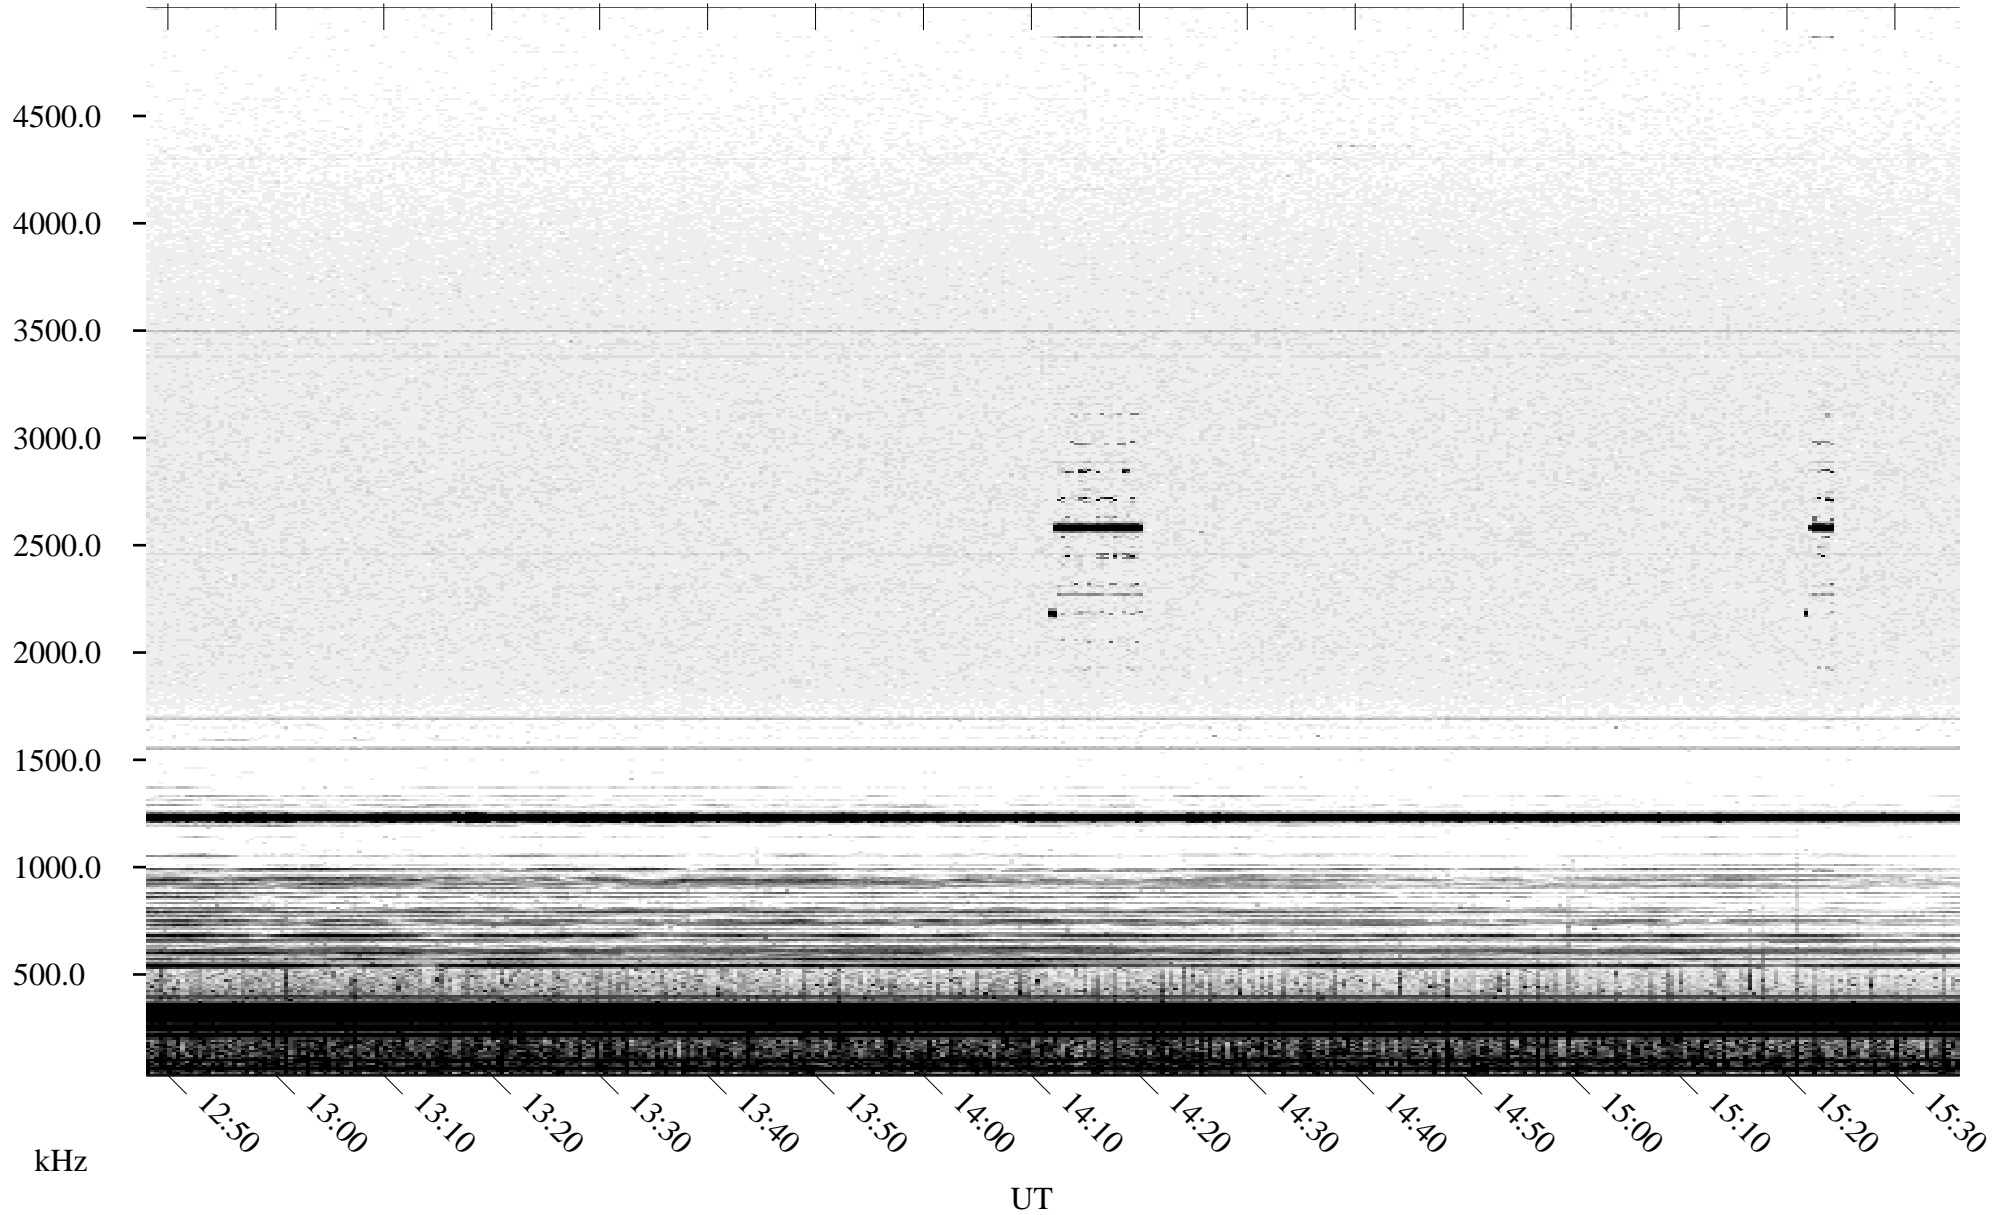

# 09/07/2005 Churchill, Manitoba

Linear Scale    Black = 161    White = 15

ch05249l.r00m max\_12

Page 5

# 09/07/2005 Churchill, Manitoba

Linear Scale Black = 161 White = 15

ch05249l.r00m max\_12

Page 6

# 09/07/2005 Churchill, Manitoba

Linear Scale    Black = 161    White = 15

ch05249l.r00m max\_12

Page 7

# 09/07/2005 Churchill, Manitoba

Linear Scale    Black = 161    White = 15

ch05249l.r00m max\_12

Page 8