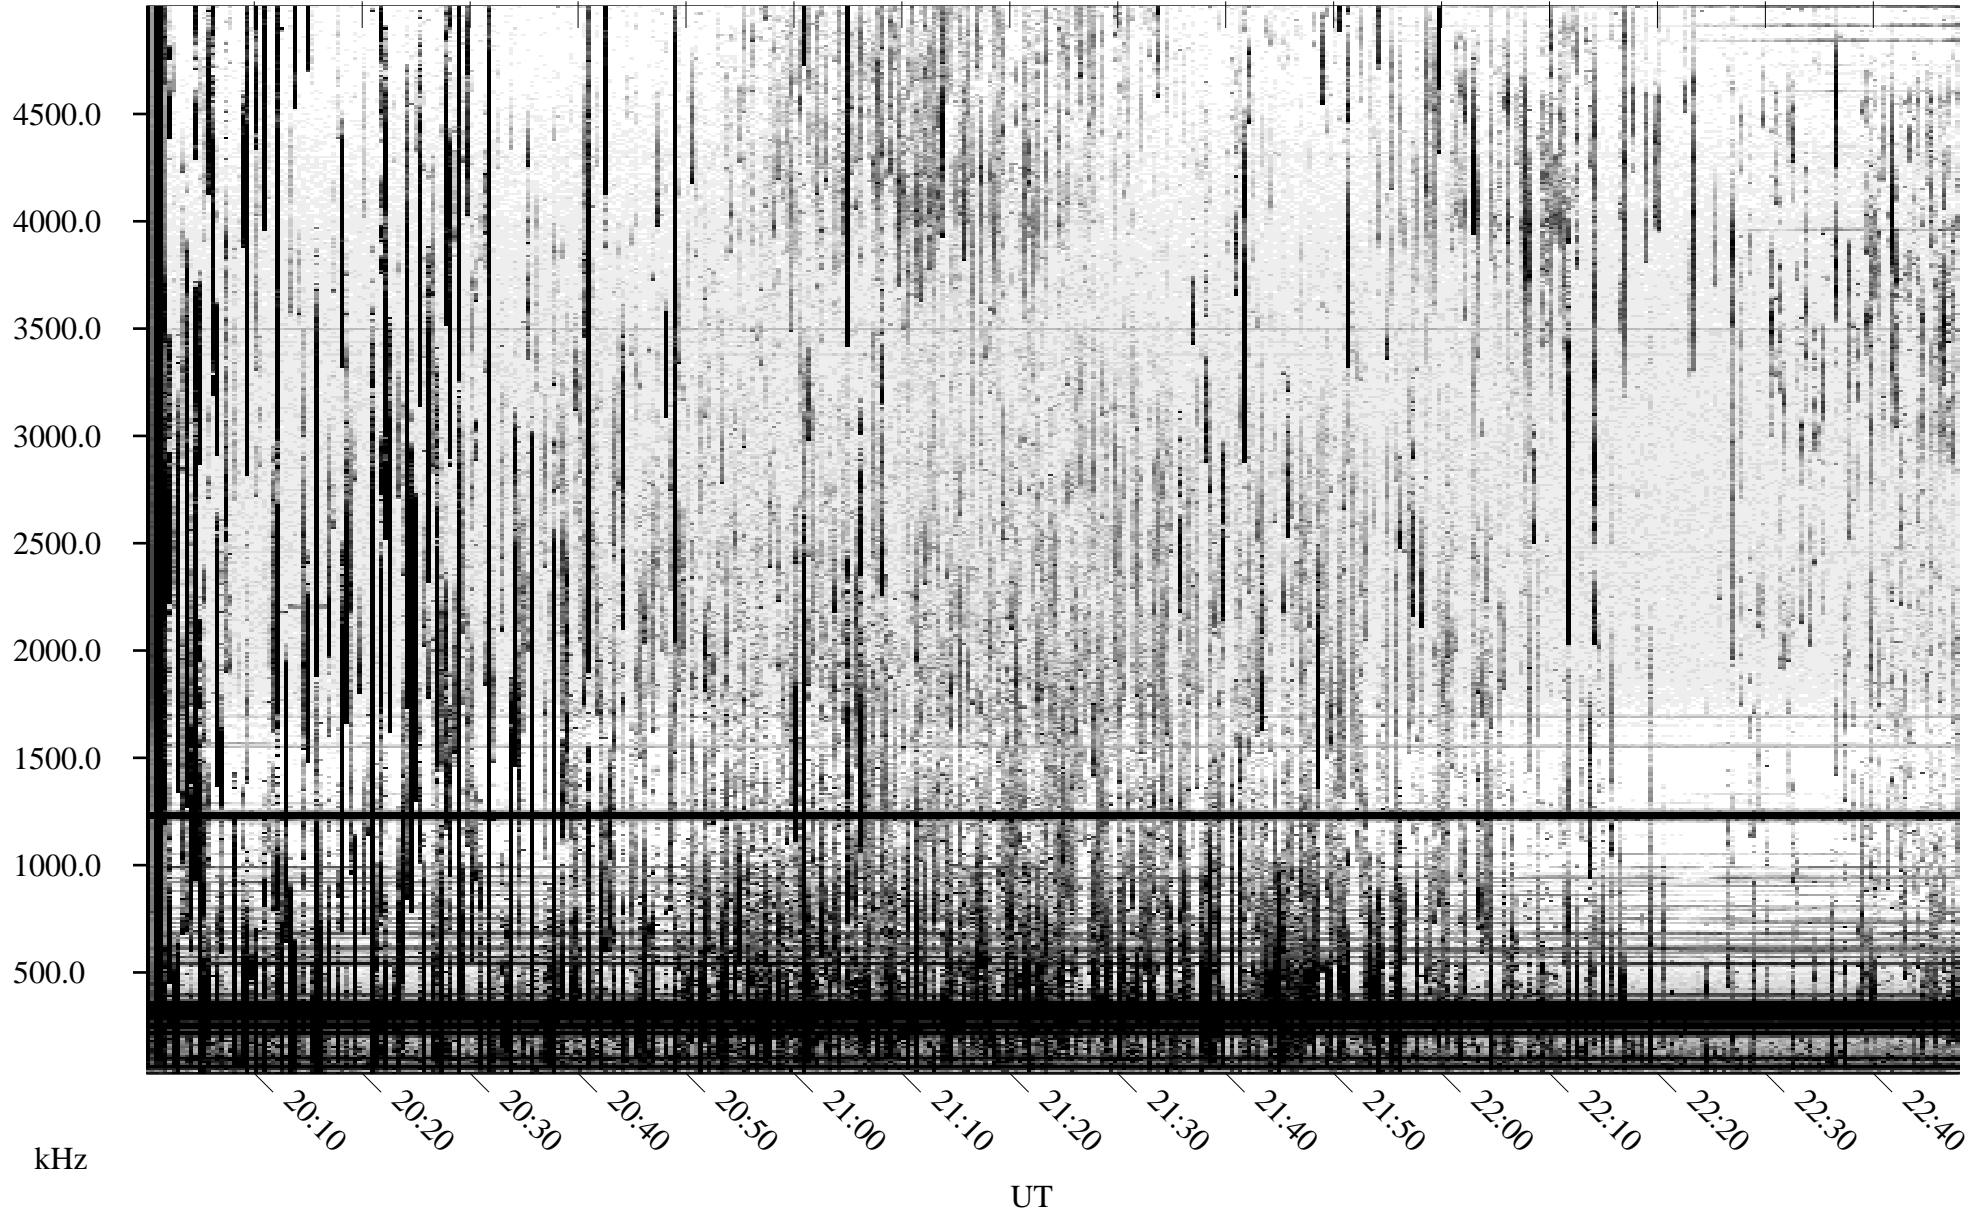

# 09/06/2005 Churchill, Manitoba

Linear Scale    Black = 161    White = 15

ch05249l.r00m max\_12

Page 1

# 09/06/2005 Churchill, Manitoba

Linear Scale    Black = 161    White = 15

ch05249l.r00m max\_12

Page 2

# 09/07/2005 Churchill, Manitoba

Linear Scale    Black = 161    White = 15

ch05249l.r00m max\_12

Page 3

# 09/07/2005 Churchill, Manitoba

Linear Scale    Black = 161    White = 15

ch05249l.r00m max\_12

Page 4