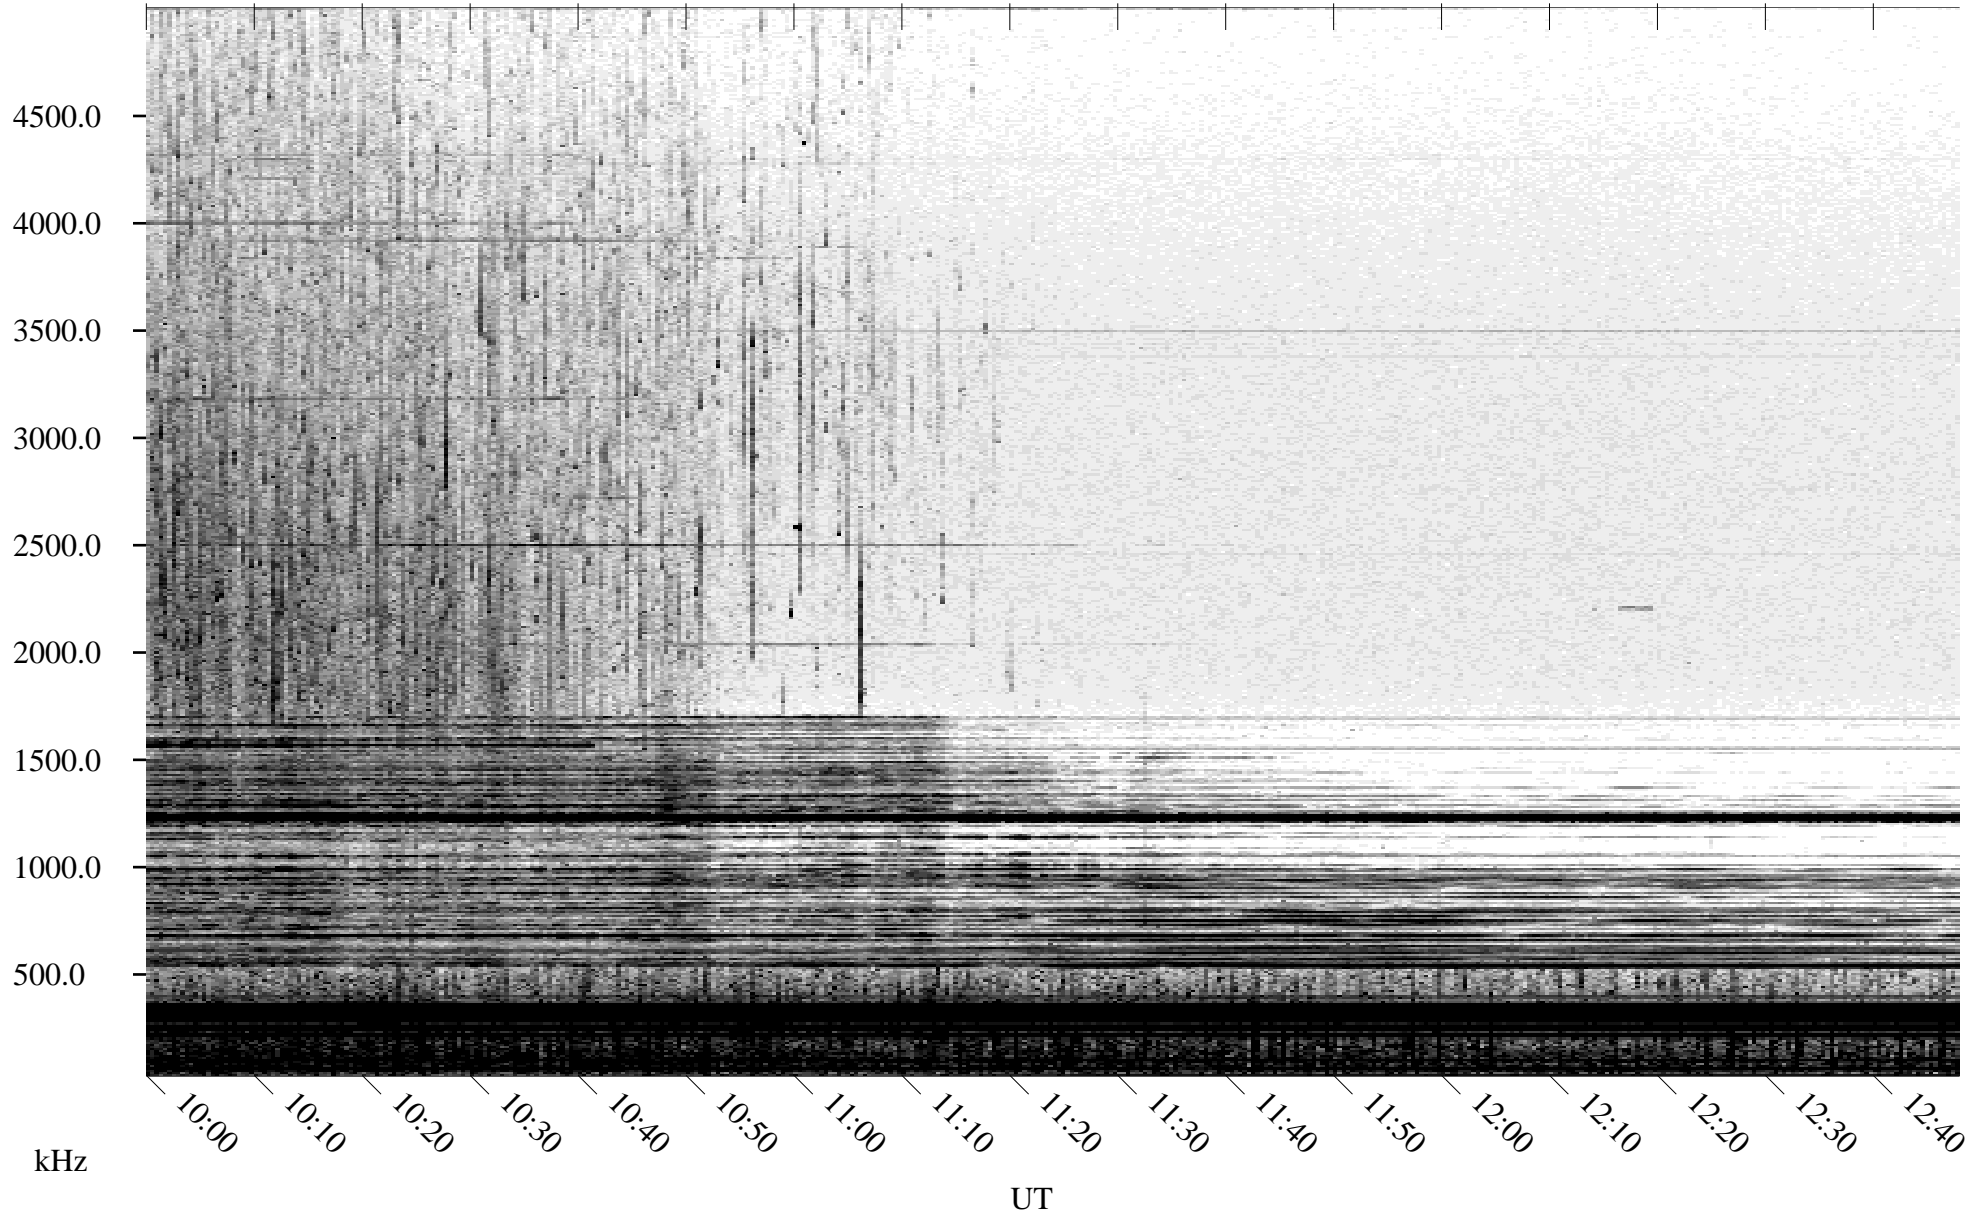

# 09/07/2005 Churchill, Manitoba

Linear Scale    Black = 161    White = 15

ch05249l.r00m max\_12

Page 4

# 09/07/2005 Churchill, Manitoba

Linear Scale    Black = 161    White = 15

ch05249l.r00m max\_12

Page 5

# 09/07/2005 Churchill, Manitoba

Linear Scale Black = 161 White = 15

ch05249l.r00m max\_12

Page 6

# 09/07/2005 Churchill, Manitoba

Linear Scale    Black = 161    White = 15

ch05249l.r00m max\_12

Page 7