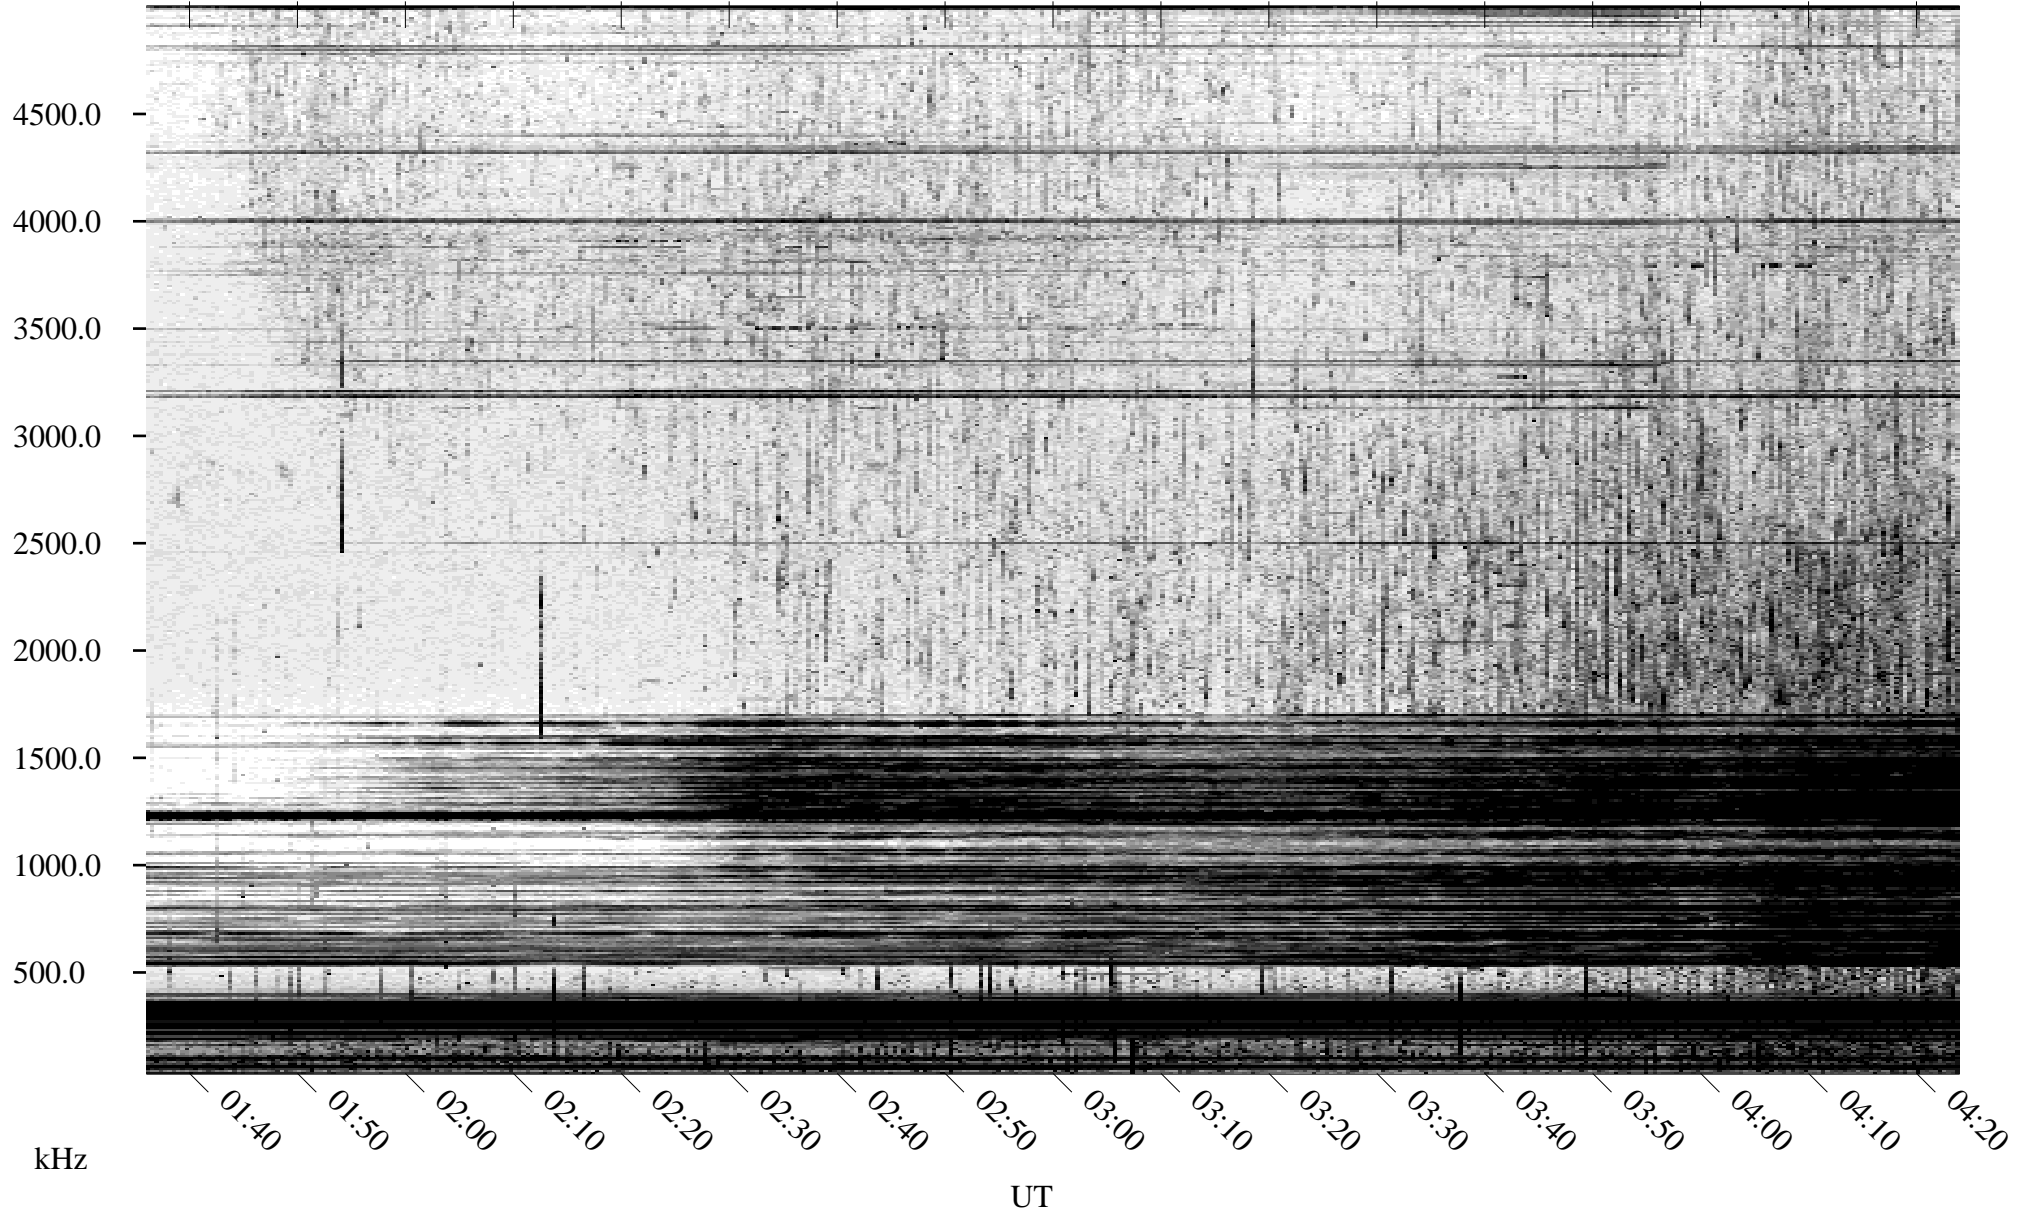

# 09/06/2005 Churchill, Manitoba

Linear Scale    Black = 161    White = 15

ch05249l.r00m max\_12

Page 1

# 09/06/2005 Churchill, Manitoba

Linear Scale    Black = 161    White = 15

ch05249l.r00m max\_12

Page 2

# 09/07/2005 Churchill, Manitoba

Linear Scale    Black = 161    White = 15

ch05249l.r00m max\_12

Page 3

# 09/07/2005 Churchill, Manitoba

Linear Scale    Black = 161    White = 15

ch05249l.r00m max\_12

Page 4