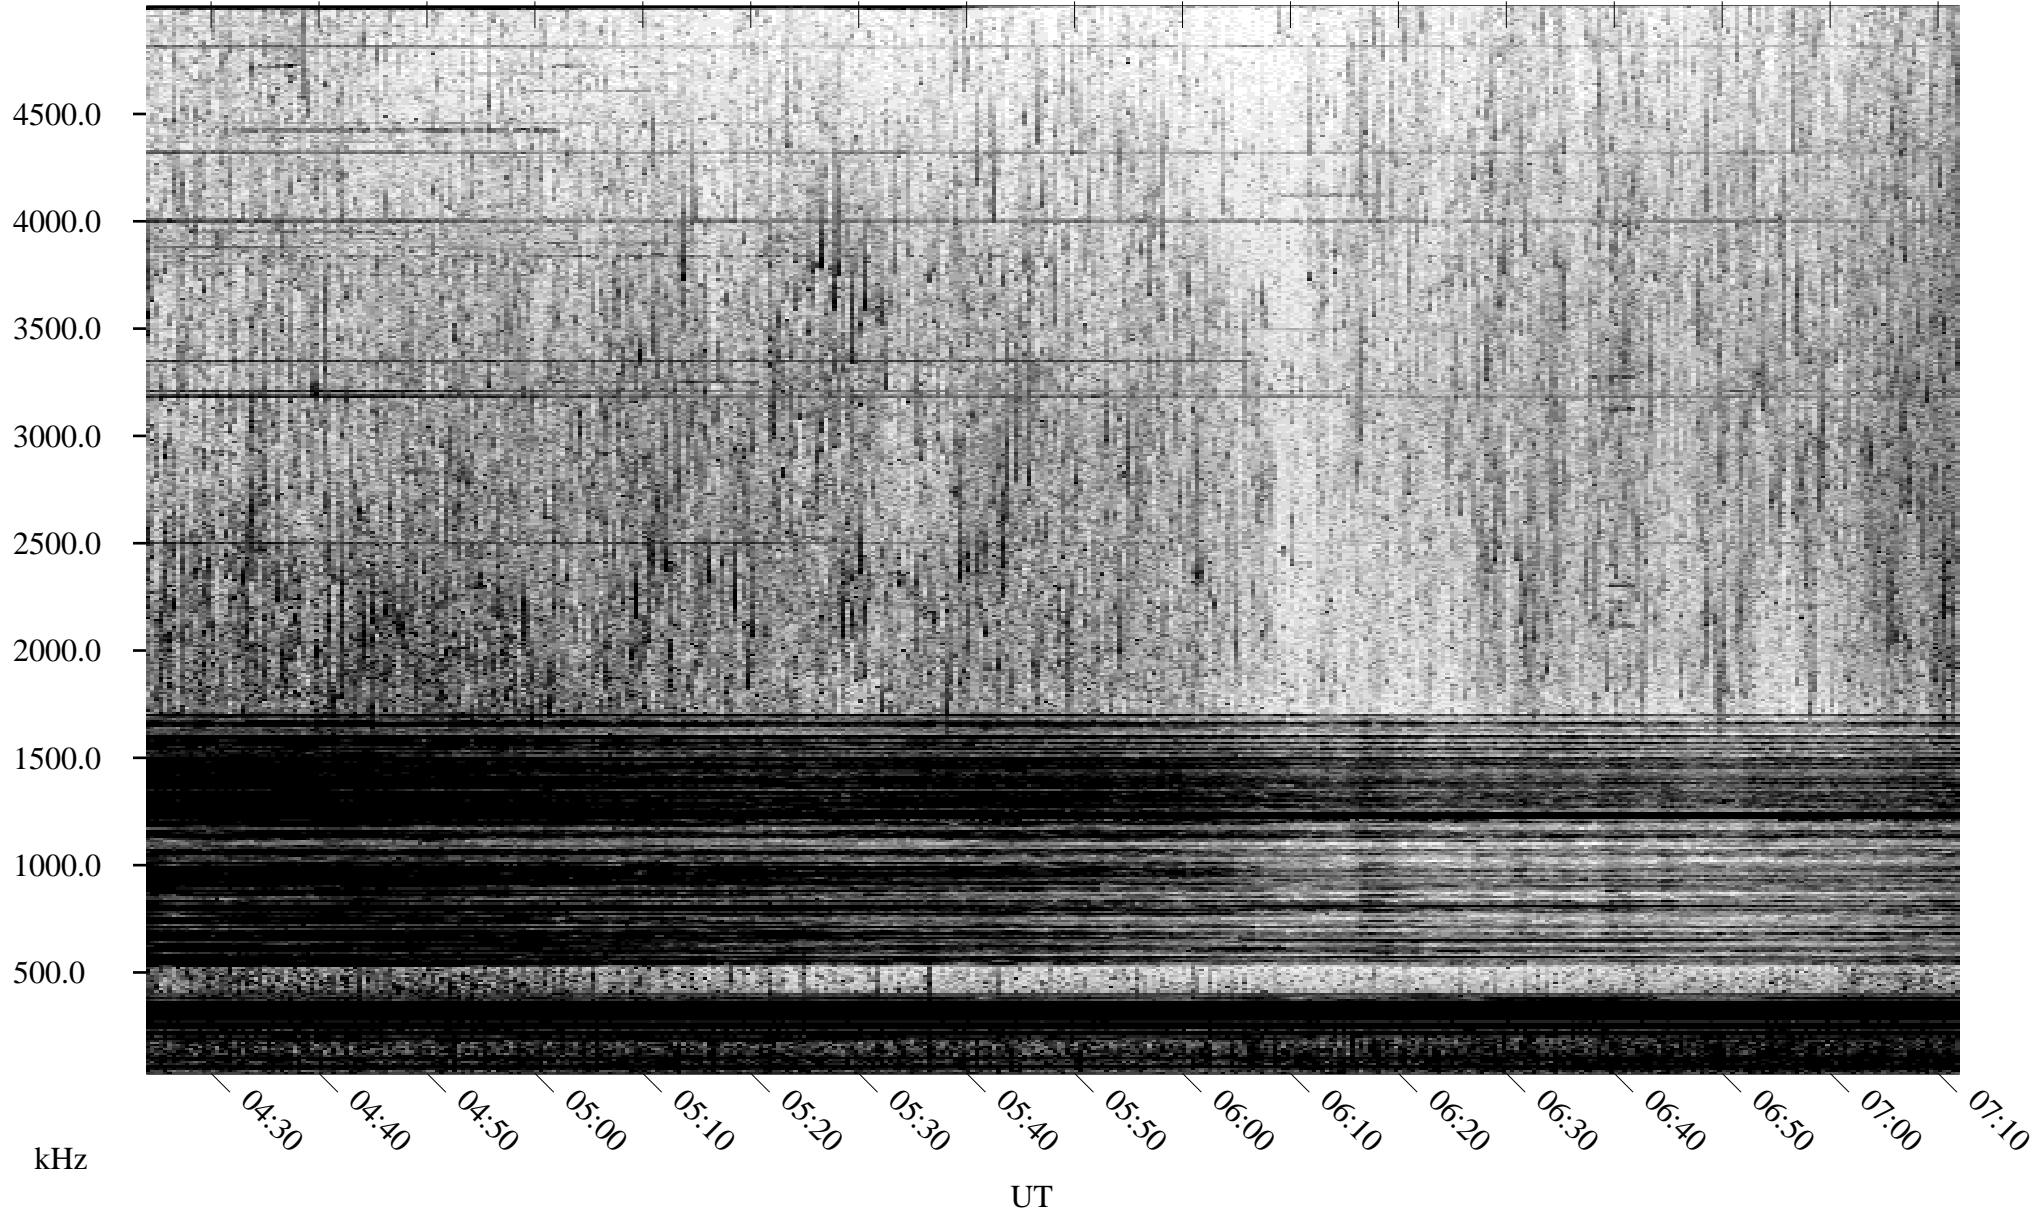

# 09/06/2005 Churchill, Manitoba

Linear Scale    Black = 161    White = 15

ch05249l.r00m max\_12

Page 1

# 09/06/2005 Churchill, Manitoba

Linear Scale    Black = 161    White = 15

ch05249l.r00m max\_12

Page 2

# 09/07/2005 Churchill, Manitoba

Linear Scale    Black = 161    White = 15

ch05249l.r00m max\_12

Page 3

# 09/07/2005 Churchill, Manitoba

Linear Scale    Black = 161    White = 15

ch05249l.r00m max\_12

Page 4