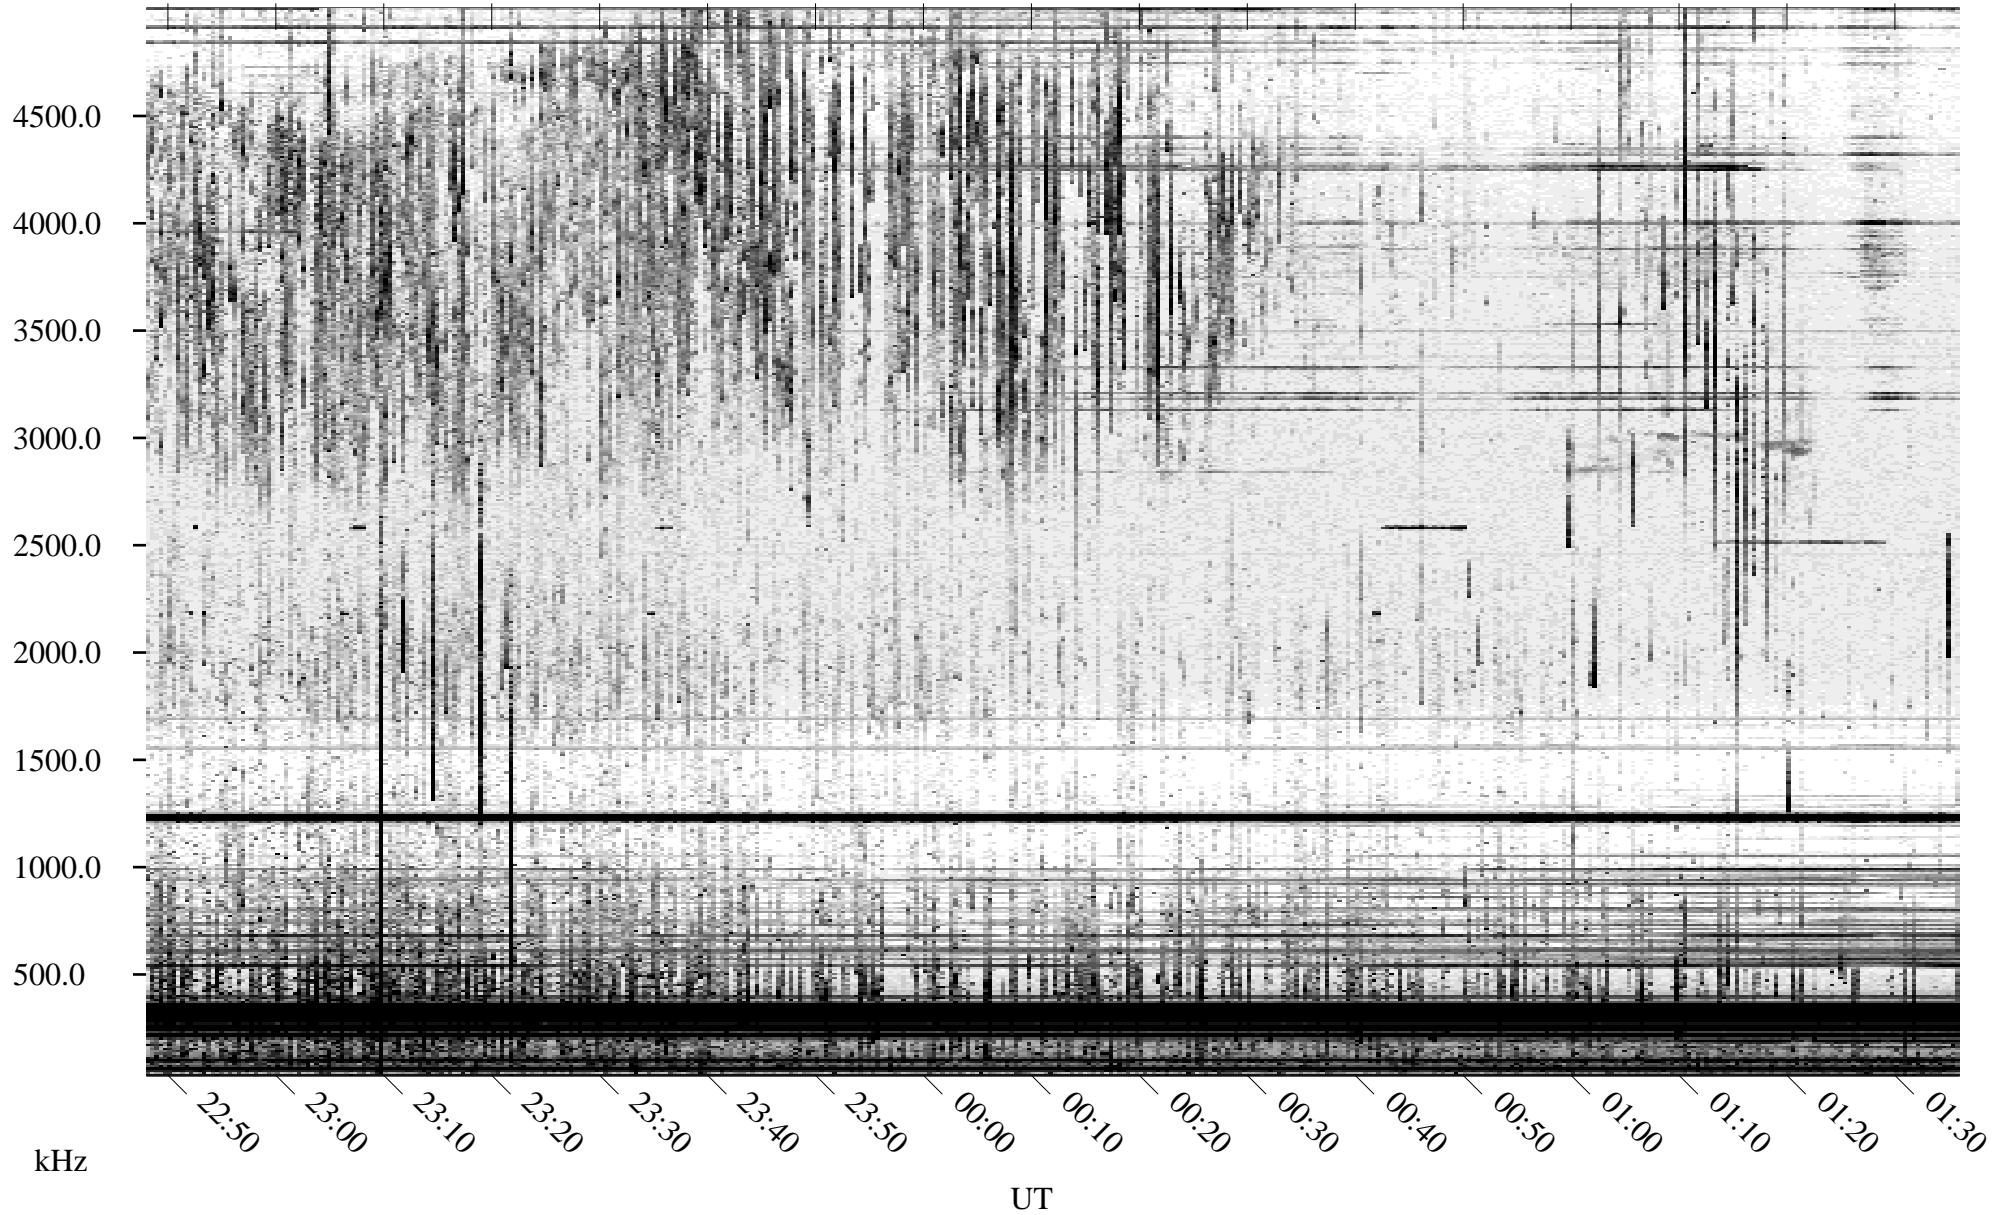

# 09/06/2005 Churchill, Manitoba

Linear Scale    Black = 161    White = 15

ch05249l.r00m max\_12

Page 1

# 09/06/2005 Churchill, Manitoba

Linear Scale    Black = 161    White = 15

ch05249l.r00m max\_12

Page 2

# 09/07/2005 Churchill, Manitoba

Linear Scale    Black = 161    White = 15

ch05249l.r00m max\_12

Page 3

# 09/07/2005 Churchill, Manitoba

Linear Scale    Black = 161    White = 15

ch05249l.r00m max\_12

Page 4