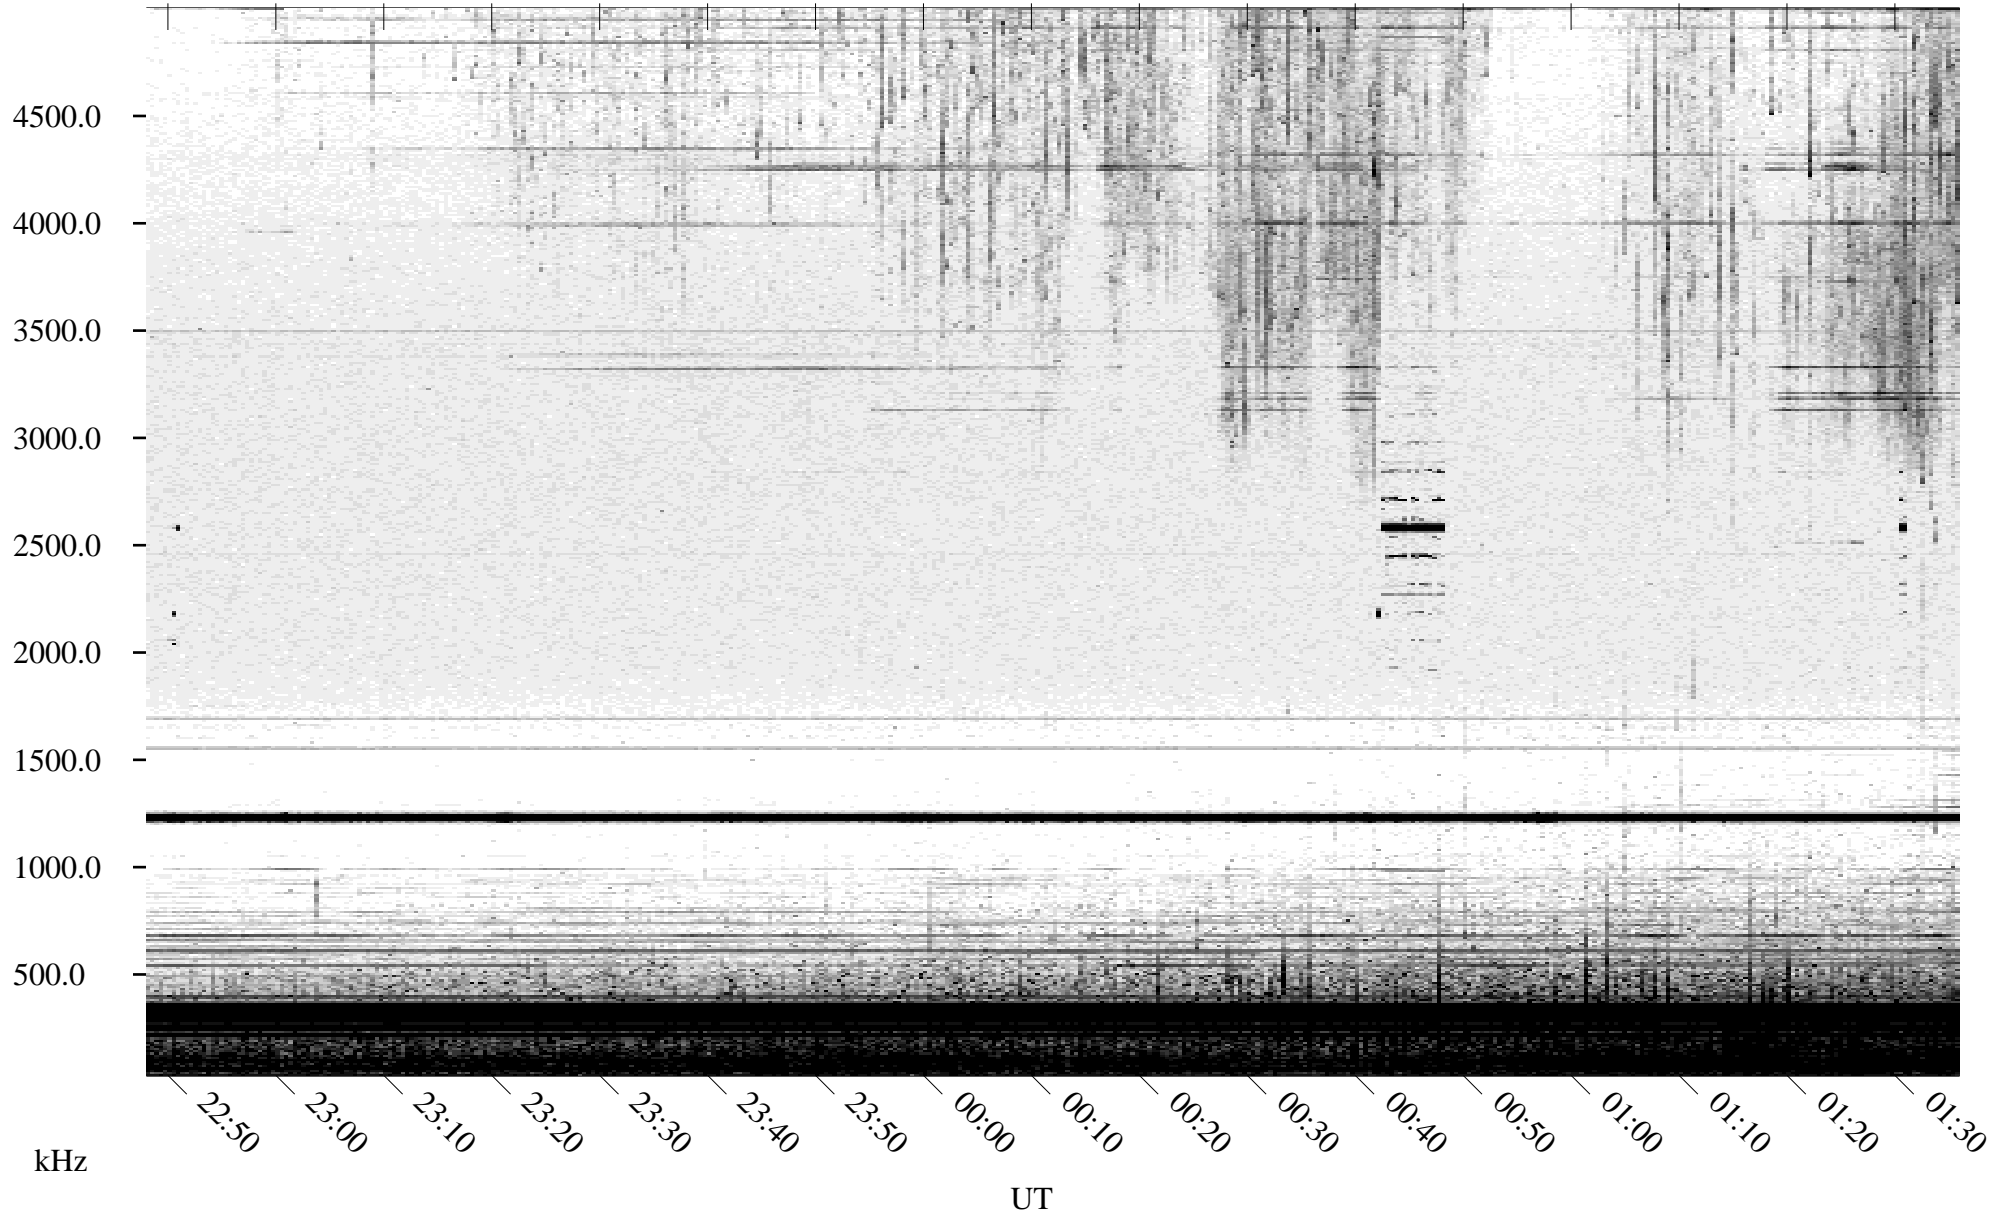

# 09/07/2005 Churchill, Manitoba

Linear Scale    Black = 161    White = 15

ch05250l.r00m max\_12

Page 1

# 09/07/2005 Churchill, Manitoba

Linear Scale    Black = 161    White = 15

ch05250l.r00m max\_12

Page 2

# 09/08/2005 Churchill, Manitoba

Linear Scale    Black = 161    White = 15

ch05250l.r00m max\_12

Page 3

# 09/08/2005 Churchill, Manitoba

Linear Scale    Black = 161    White = 15

ch05250l.r00m max\_12

Page 4