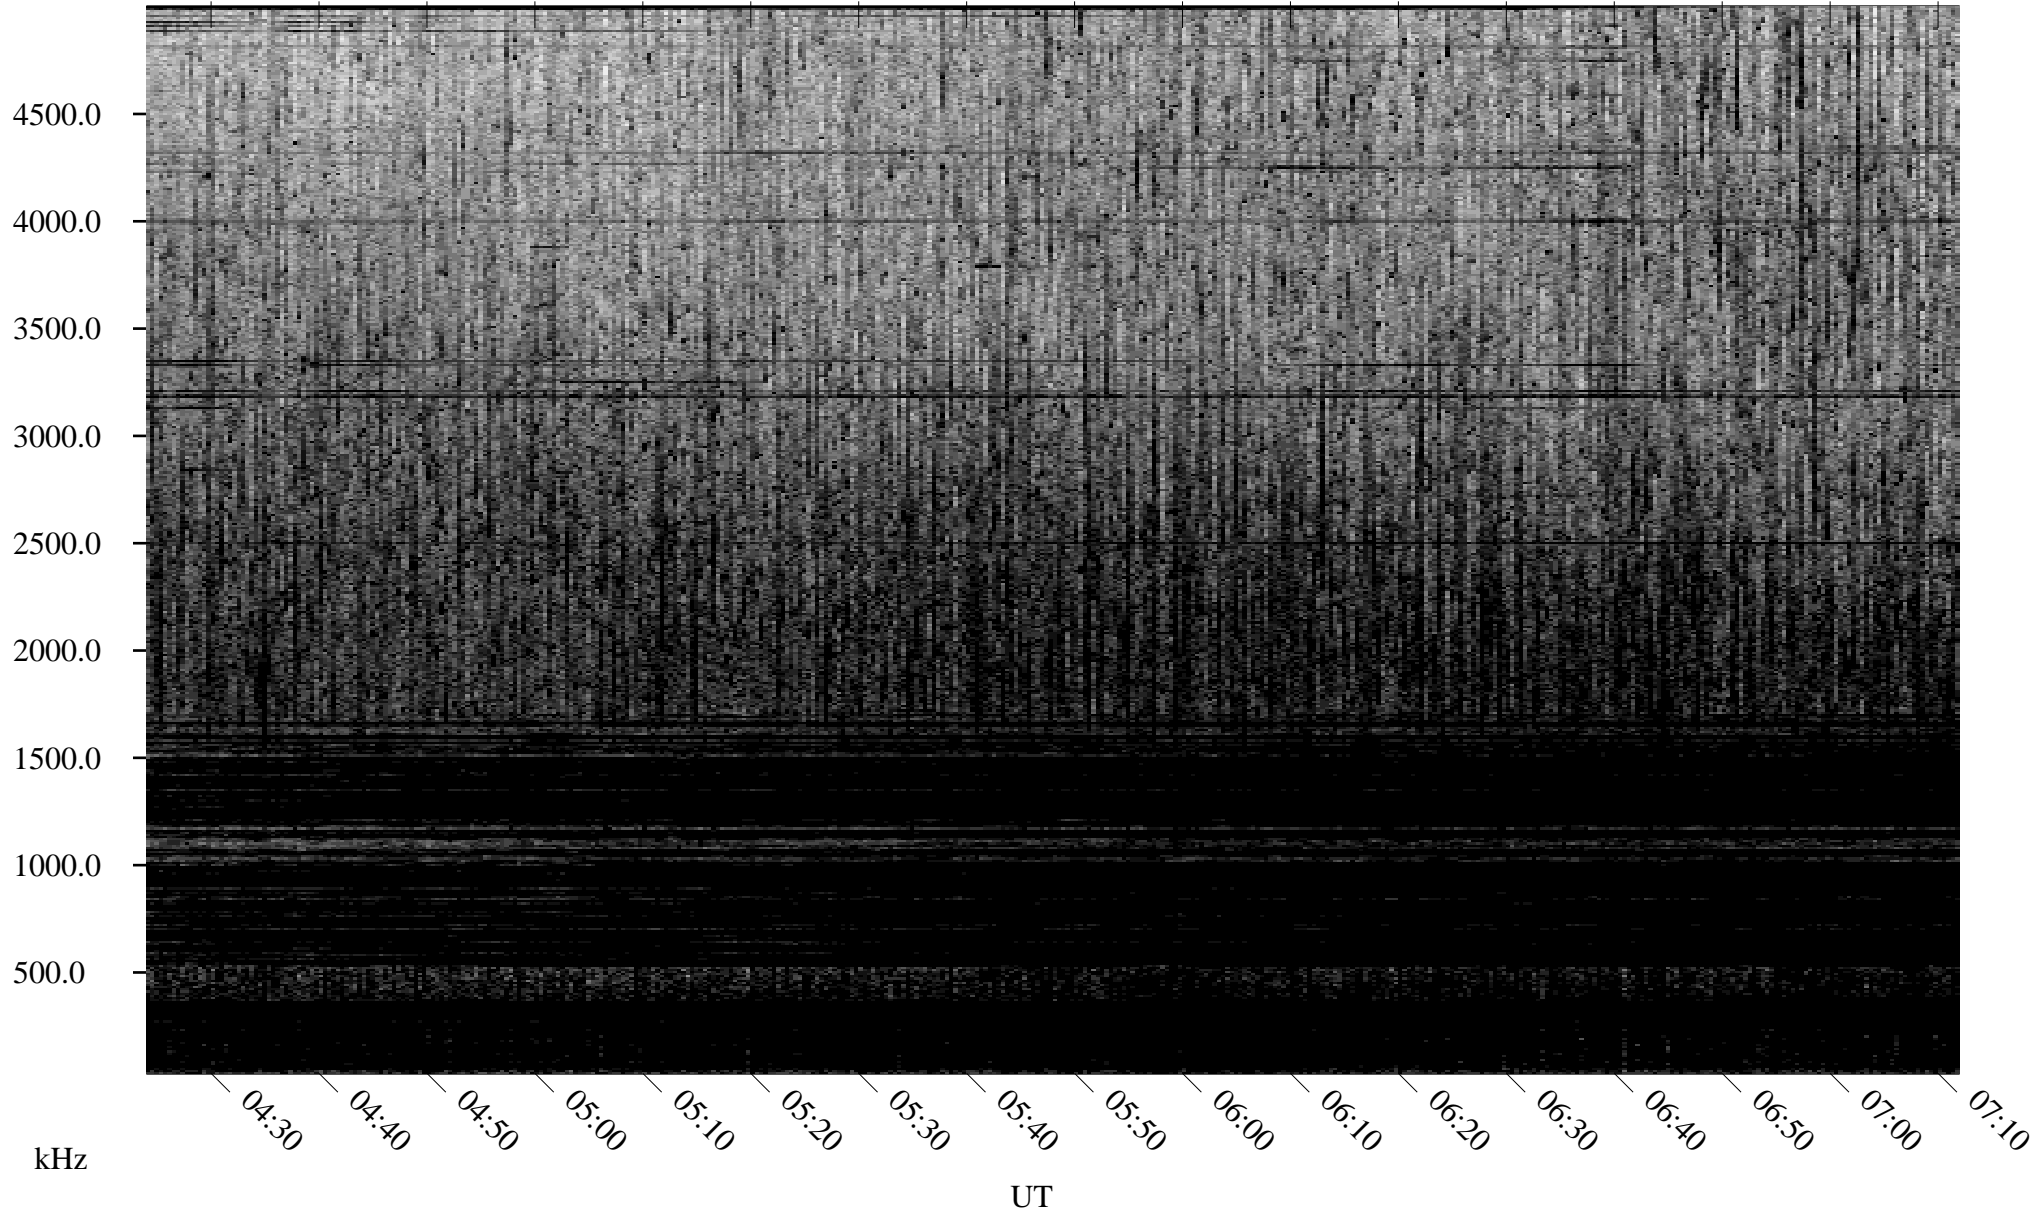

# 09/07/2005 Churchill, Manitoba

Linear Scale    Black = 161    White = 15

ch05250l.r00m max\_12

Page 2

# 09/08/2005 Churchill, Manitoba

Linear Scale    Black = 161    White = 15

ch05250l.r00m max\_12

Page 3

# 09/08/2005 Churchill, Manitoba

Linear Scale    Black = 161    White = 15

ch05250l.r00m max\_12

Page 4

# 09/08/2005 Churchill, Manitoba

Linear Scale    Black = 161    White = 15

ch05250l.r00m max\_12

Page 5