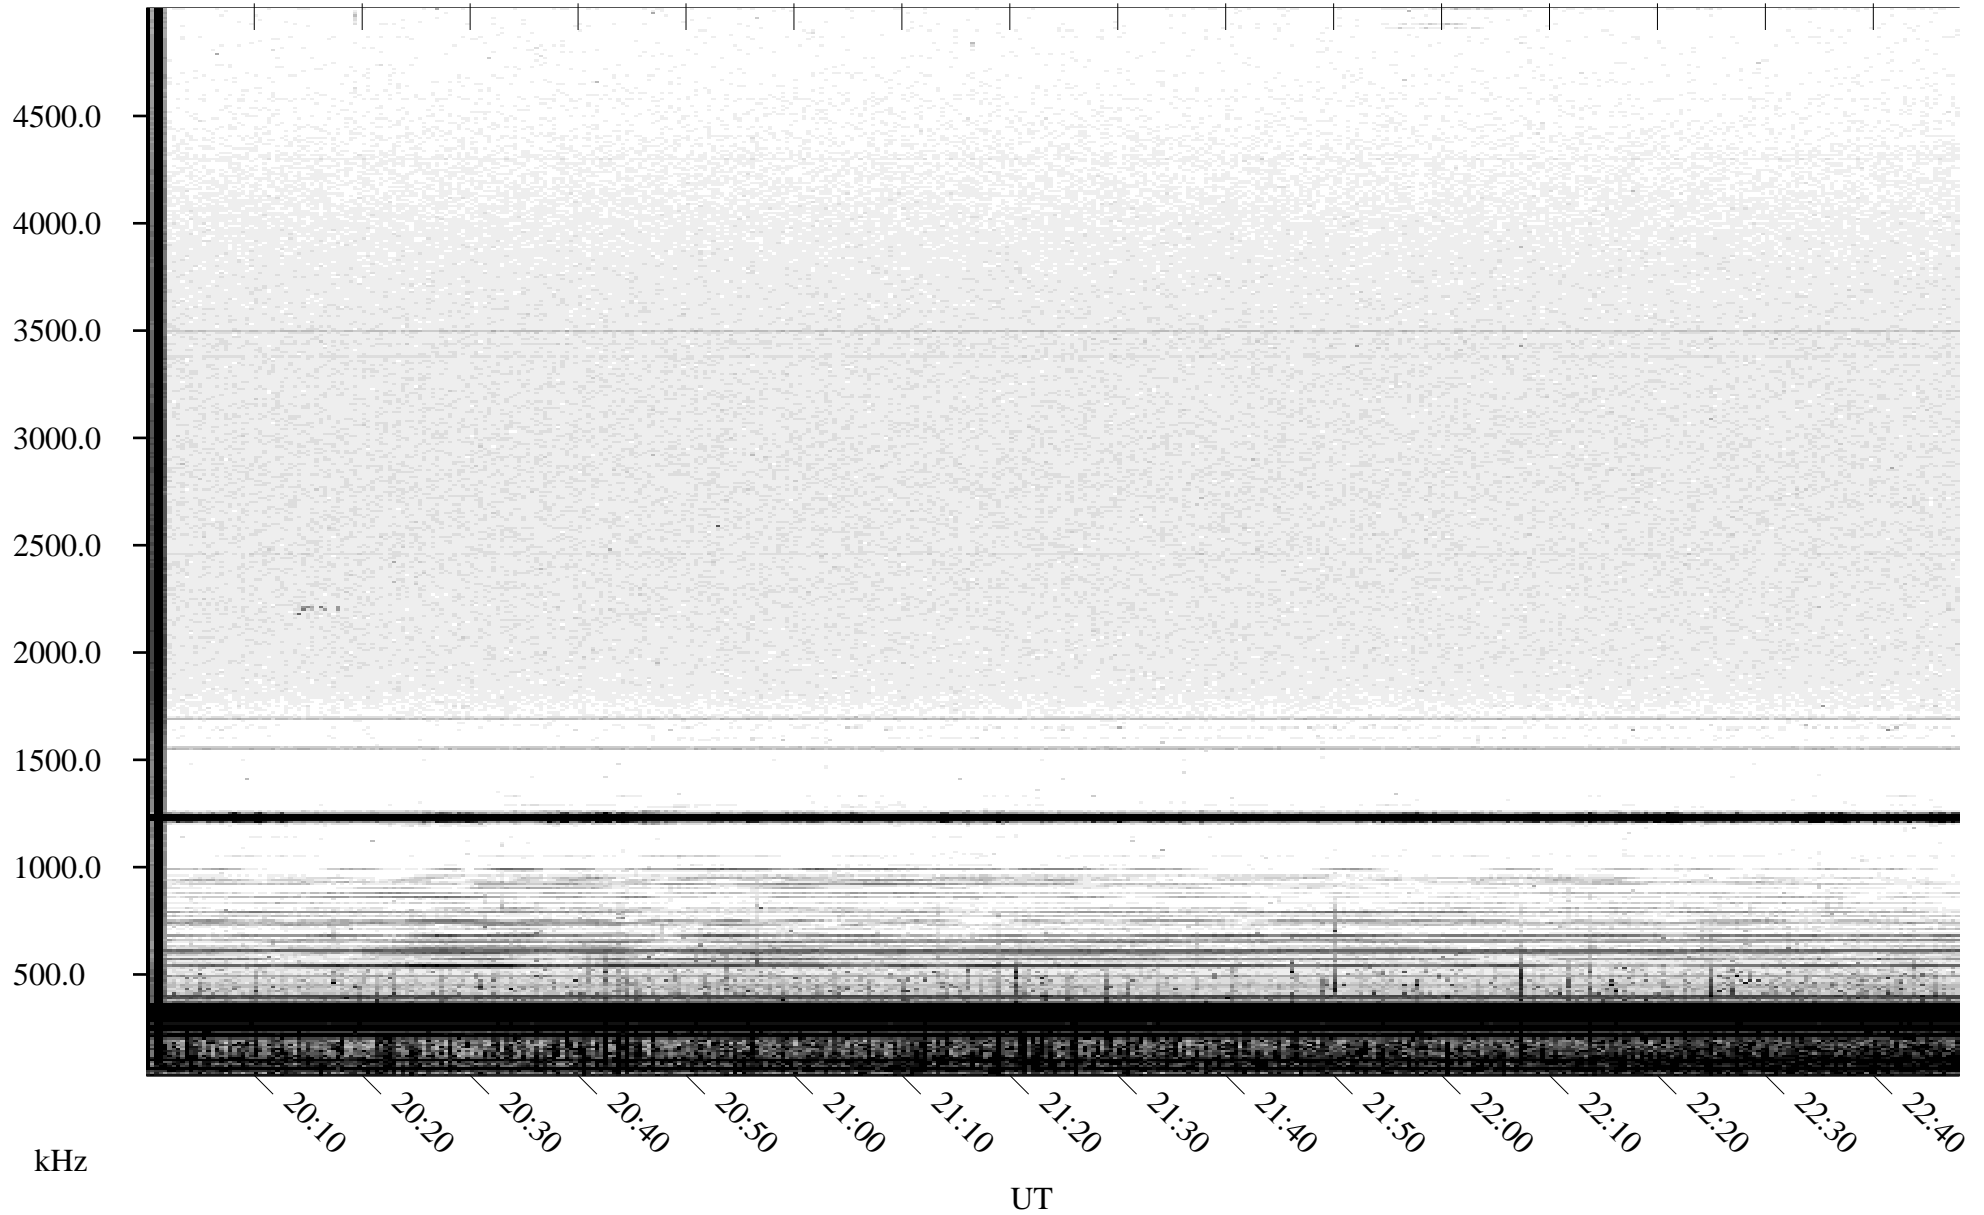

# 09/07/2005 Churchill, Manitoba

Linear Scale    Black = 161    White = 15

ch05250l.r00m max\_12

Page 1

# 09/07/2005 Churchill, Manitoba

Linear Scale    Black = 161    White = 15

ch05250l.r00m max\_12

Page 2

# 09/08/2005 Churchill, Manitoba

Linear Scale    Black = 161    White = 15

ch05250l.r00m max\_12

Page 3

# 09/08/2005 Churchill, Manitoba

Linear Scale    Black = 161    White = 15

ch05250l.r00m max\_12

Page 4