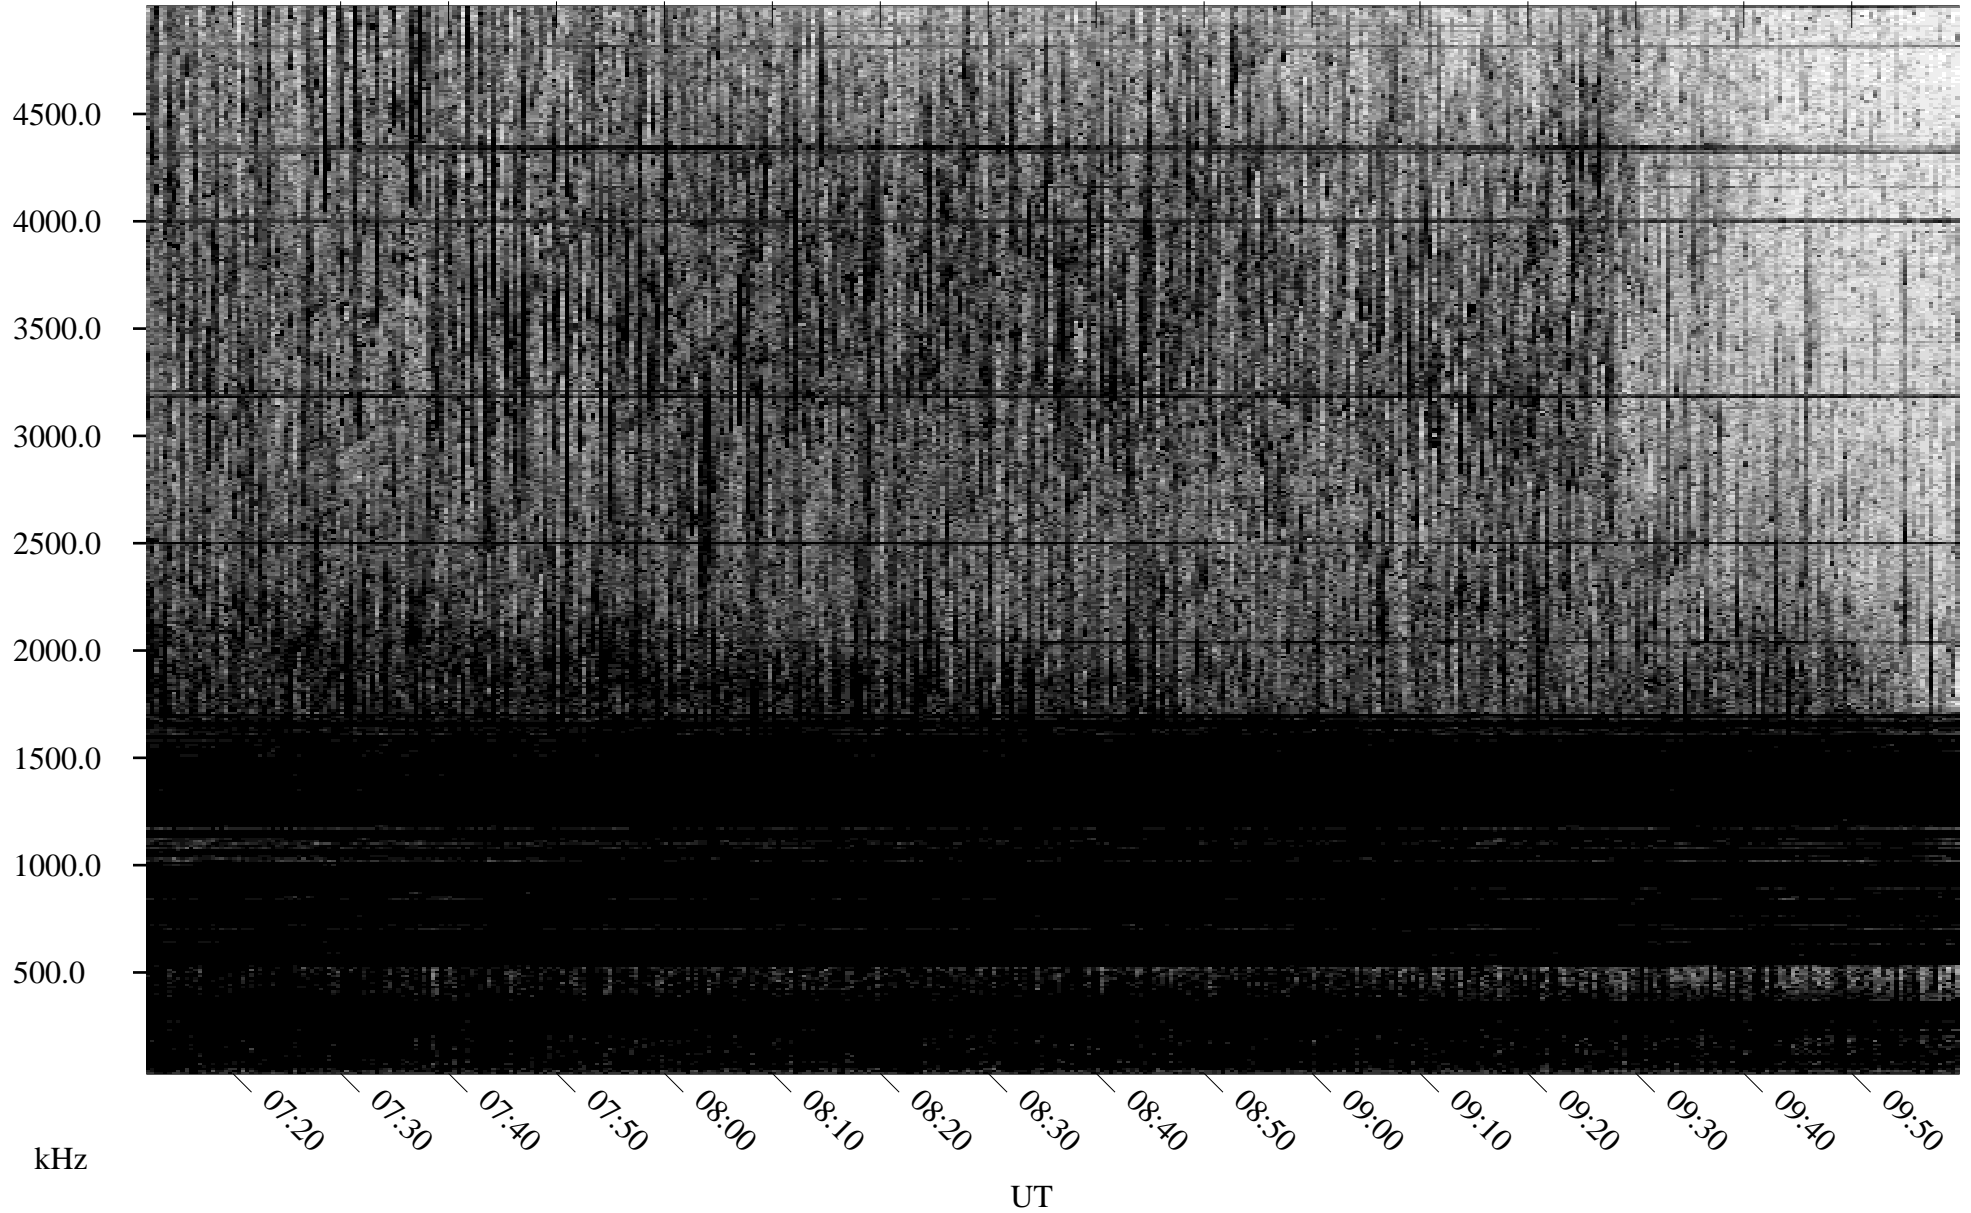

# 09/08/2005 Churchill, Manitoba

Linear Scale    Black = 161    White = 15

ch05250l.r00m max\_12

Page 3

# 09/08/2005 Churchill, Manitoba

Linear Scale    Black = 161    White = 15

ch05250l.r00m max\_12

Page 4

# 09/08/2005 Churchill, Manitoba

Linear Scale    Black = 161    White = 15

ch05250l.r00m max\_12

Page 5

# 09/08/2005 Churchill, Manitoba

Linear Scale    Black = 161    White = 15

ch05250l.r00m max\_12

Page 6