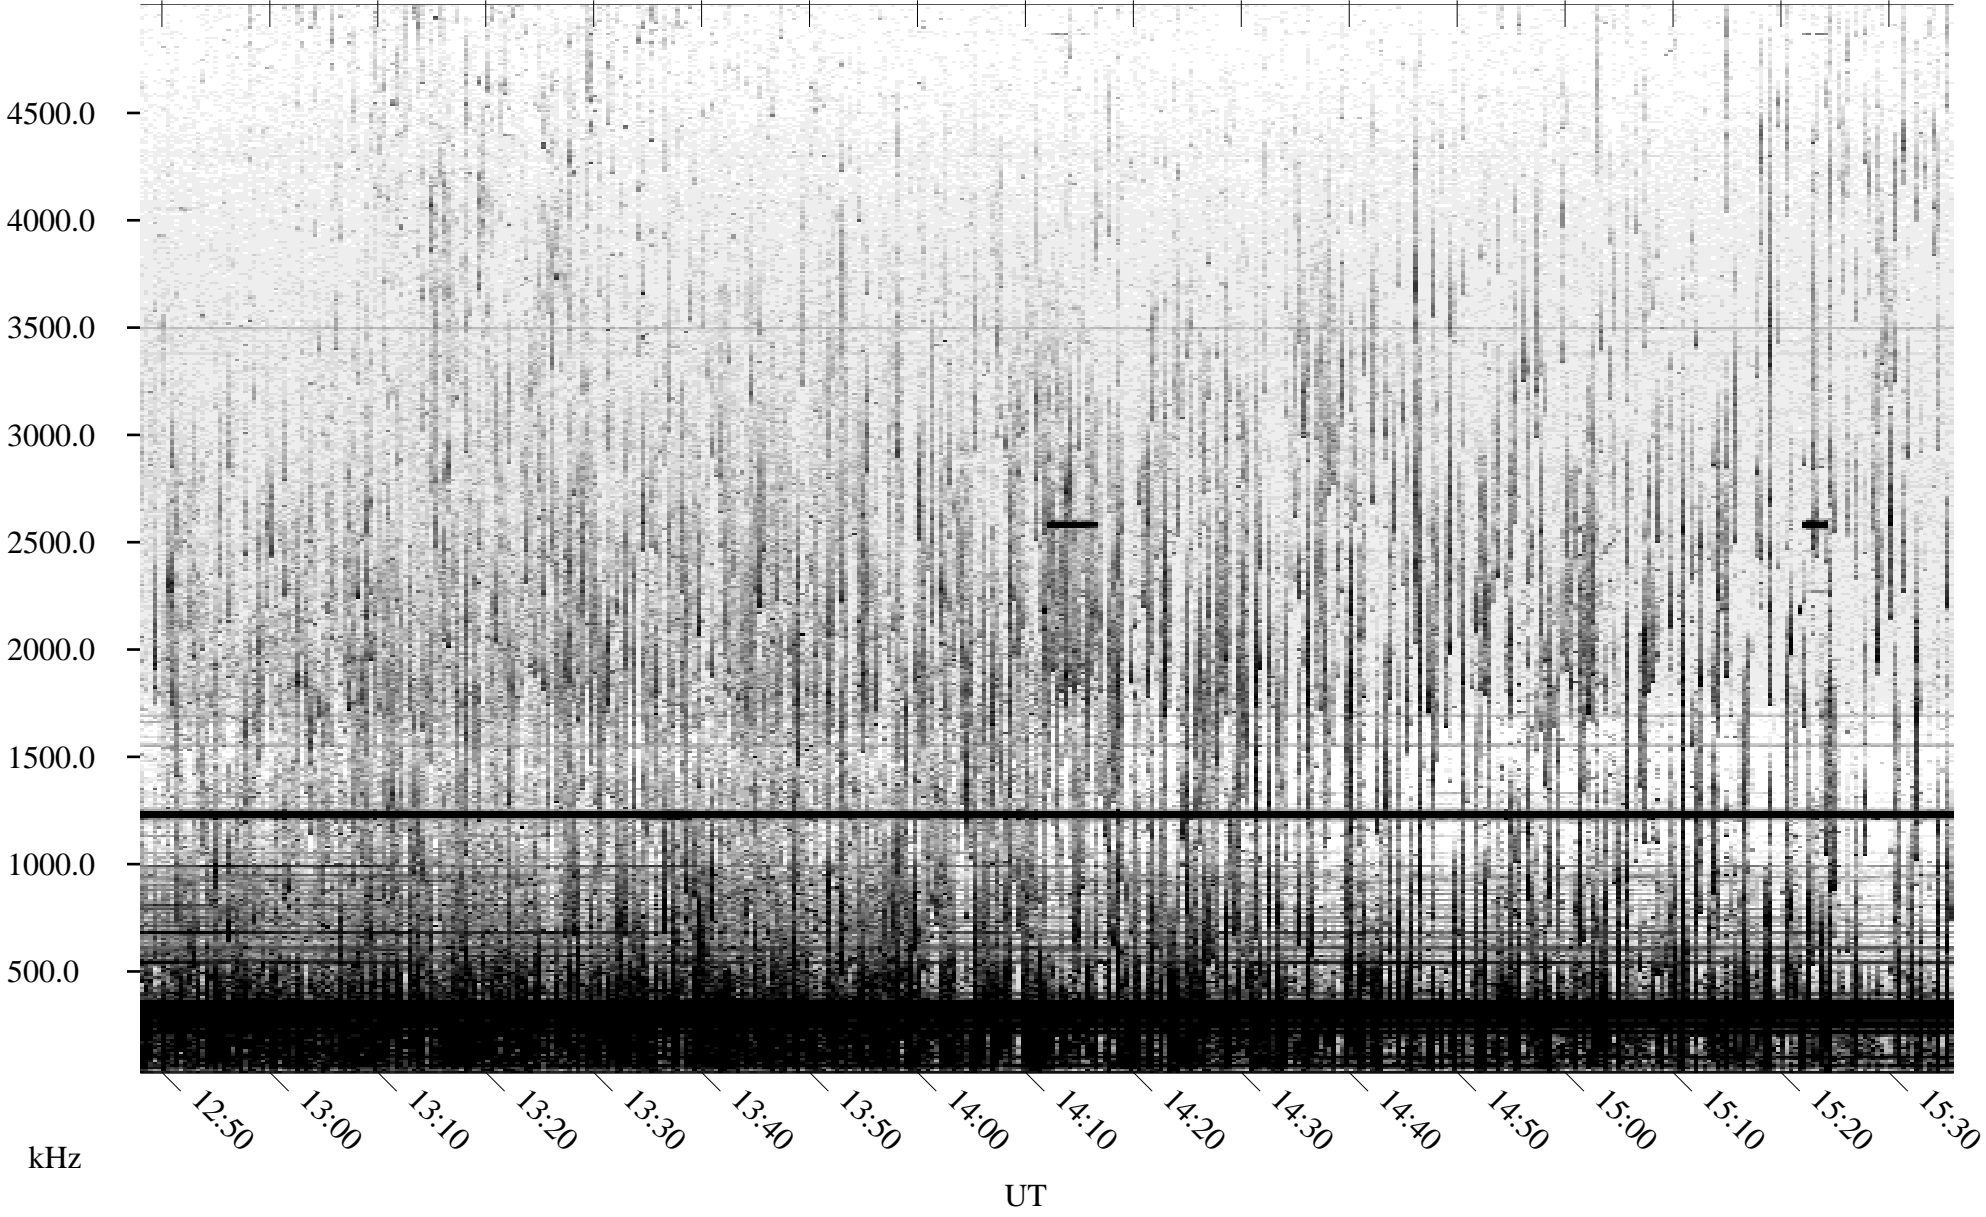

# 09/08/2005 Churchill, Manitoba

Linear Scale    Black = 161    White = 15

ch05250l.r00m max\_12

Page 4

# 09/08/2005 Churchill, Manitoba

Linear Scale    Black = 161    White = 15

ch05250l.r00m max\_12

Page 5

# 09/08/2005 Churchill, Manitoba

Linear Scale    Black = 161    White = 15

ch05250l.r00m max\_12

Page 6

# 09/08/2005 Churchill, Manitoba

Linear Scale    Black = 161    White = 15

ch05250l.r00m max\_12

09/08/2005 Churchill, Manitoba

Linear Scale Black = 161 White = 15

ch05250l.r00m max\_12

Page 8