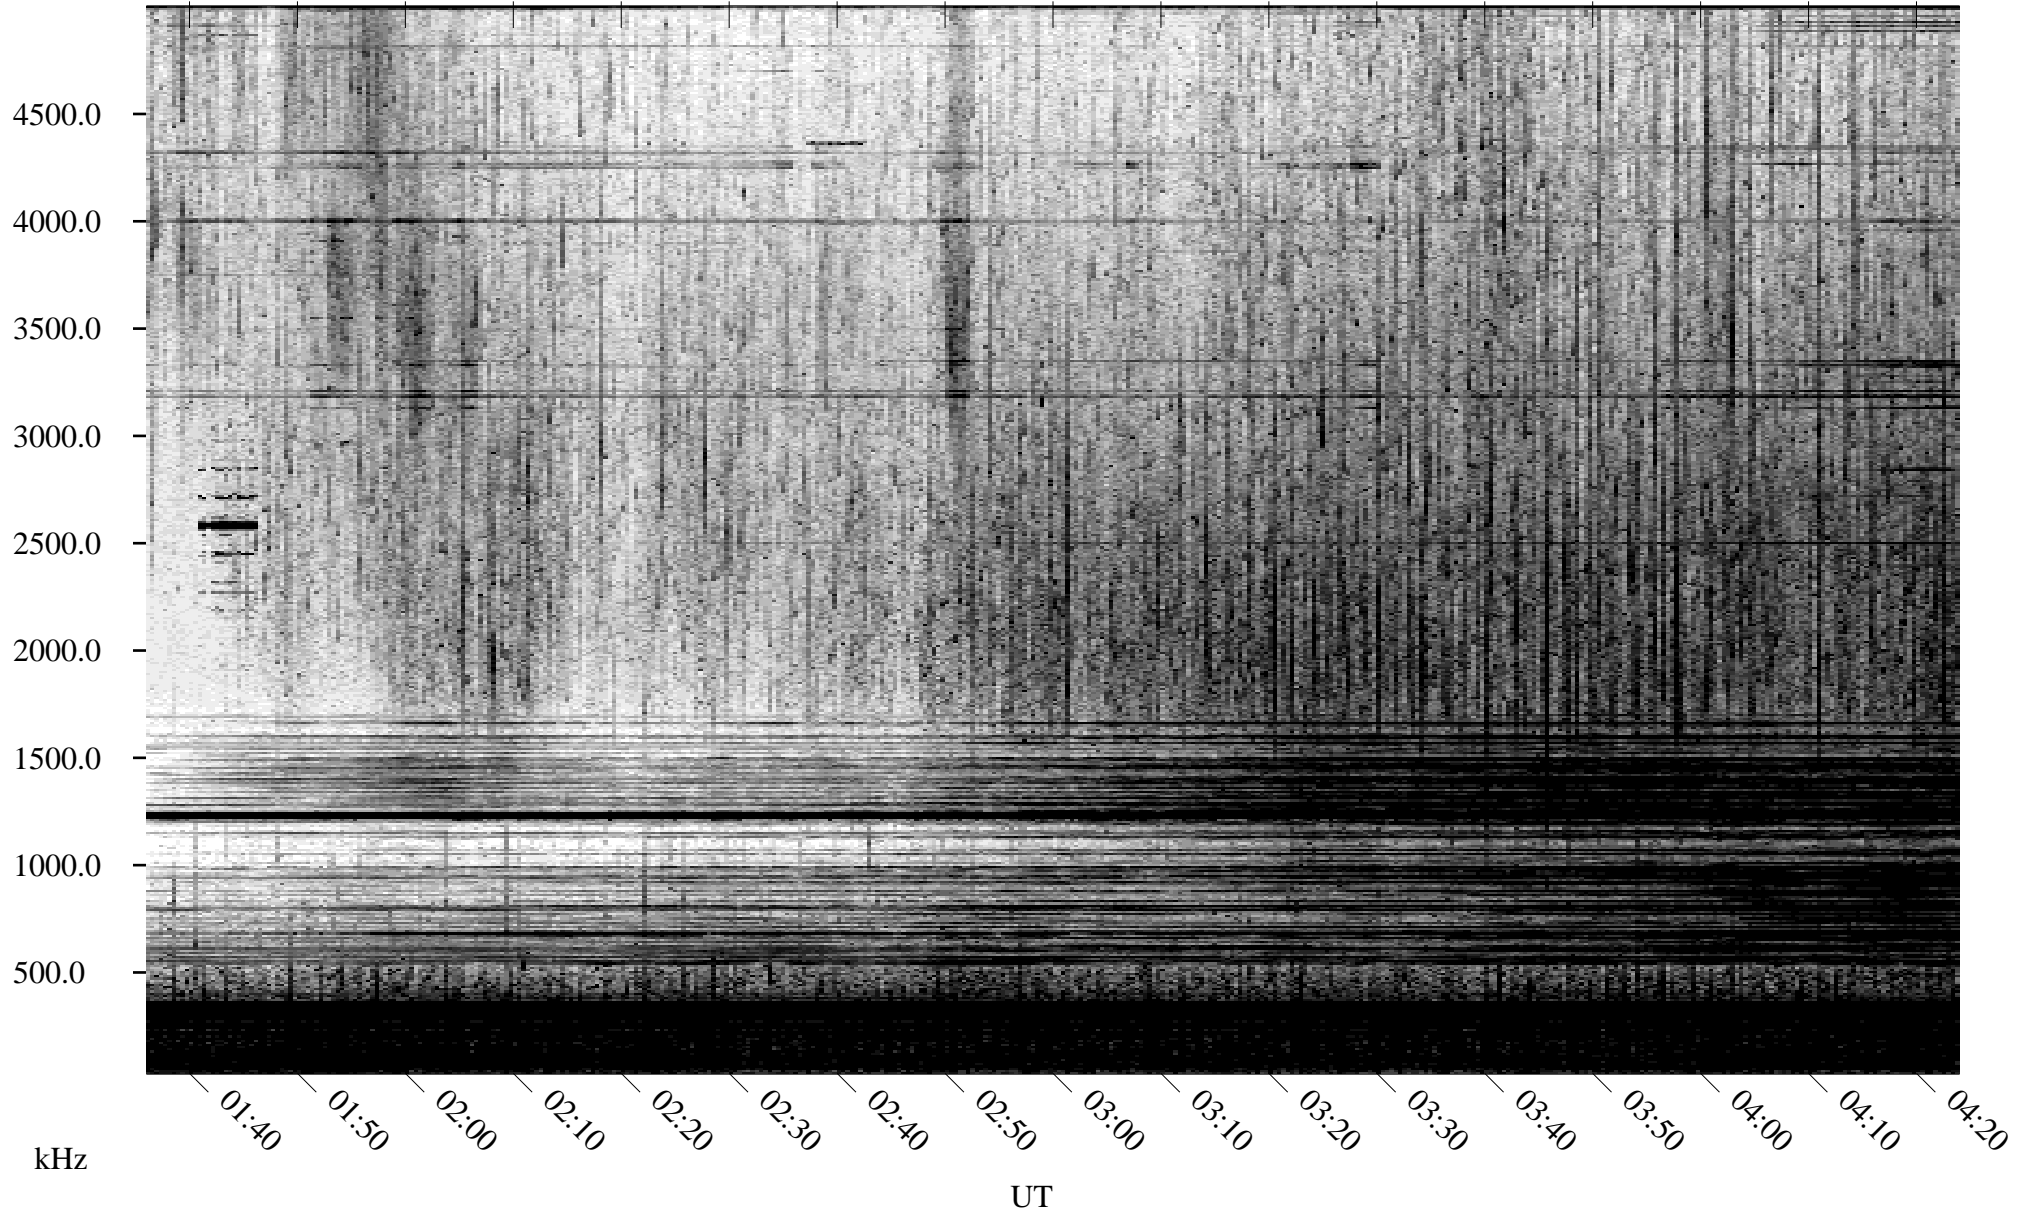

# 09/07/2005 Churchill, Manitoba

Linear Scale    Black = 161    White = 15

ch05250l.r00m max\_12

Page 1

# 09/07/2005 Churchill, Manitoba

Linear Scale    Black = 161    White = 15

ch05250l.r00m max\_12

Page 2

# 09/08/2005 Churchill, Manitoba

Linear Scale    Black = 161    White = 15

ch05250l.r00m max\_12

Page 3

# 09/08/2005 Churchill, Manitoba

Linear Scale    Black = 161    White = 15

ch05250l.r00m max\_12

Page 4