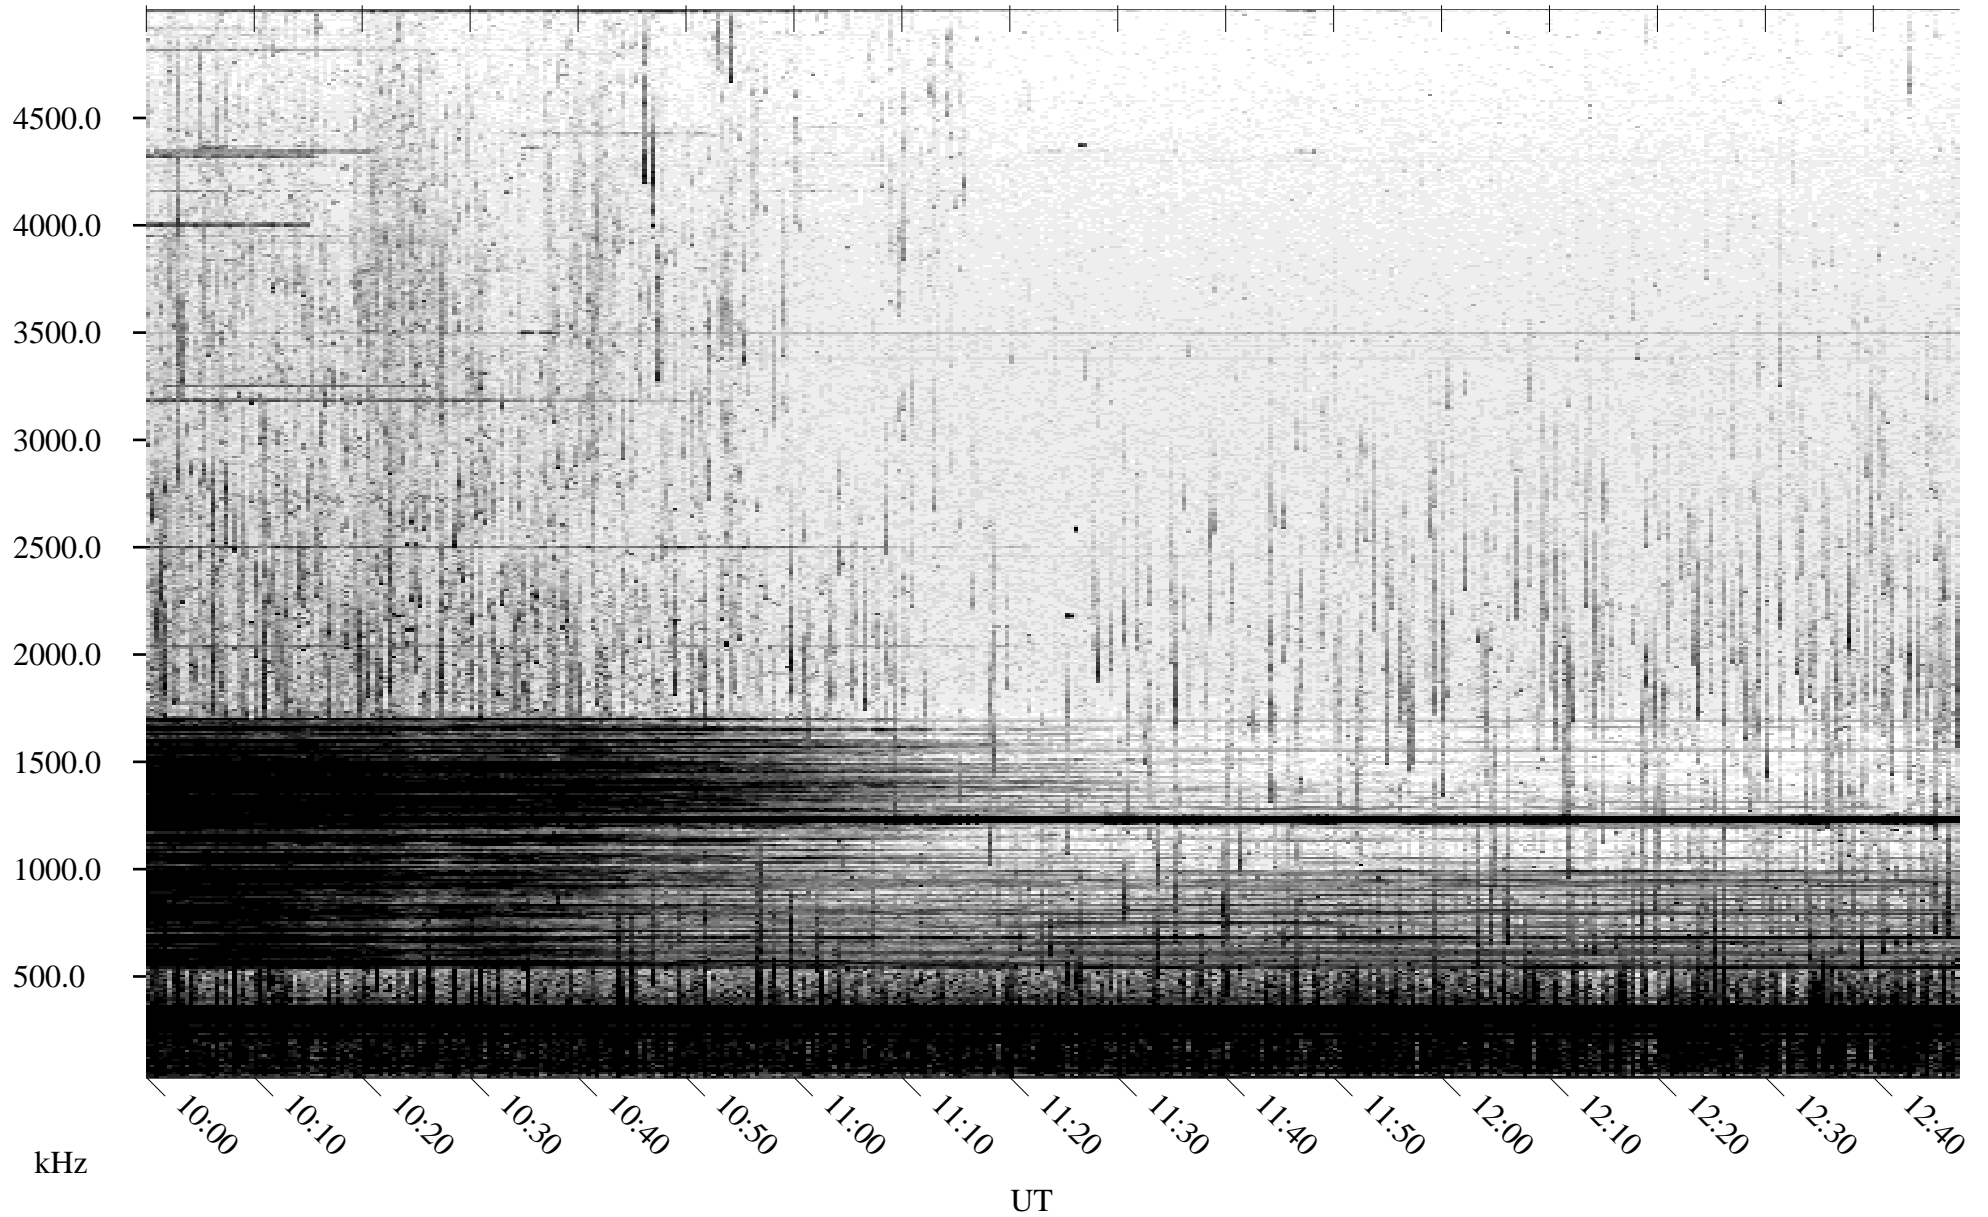

# 09/08/2005 Churchill, Manitoba

Linear Scale    Black = 161    White = 15

ch05250l.r00m max\_12

Page 4

# 09/08/2005 Churchill, Manitoba

Linear Scale    Black = 161    White = 15

ch05250l.r00m max\_12

Page 5

# 09/08/2005 Churchill, Manitoba

Linear Scale    Black = 161    White = 15

ch05250l.r00m max\_12

Page 6

# 09/08/2005 Churchill, Manitoba

Linear Scale    Black = 161    White = 15

ch05250l.r00m max\_12

09/08/2005 Churchill, Manitoba

Linear Scale Black = 161 White = 15

ch05250l.r00m max\_12

Page 8