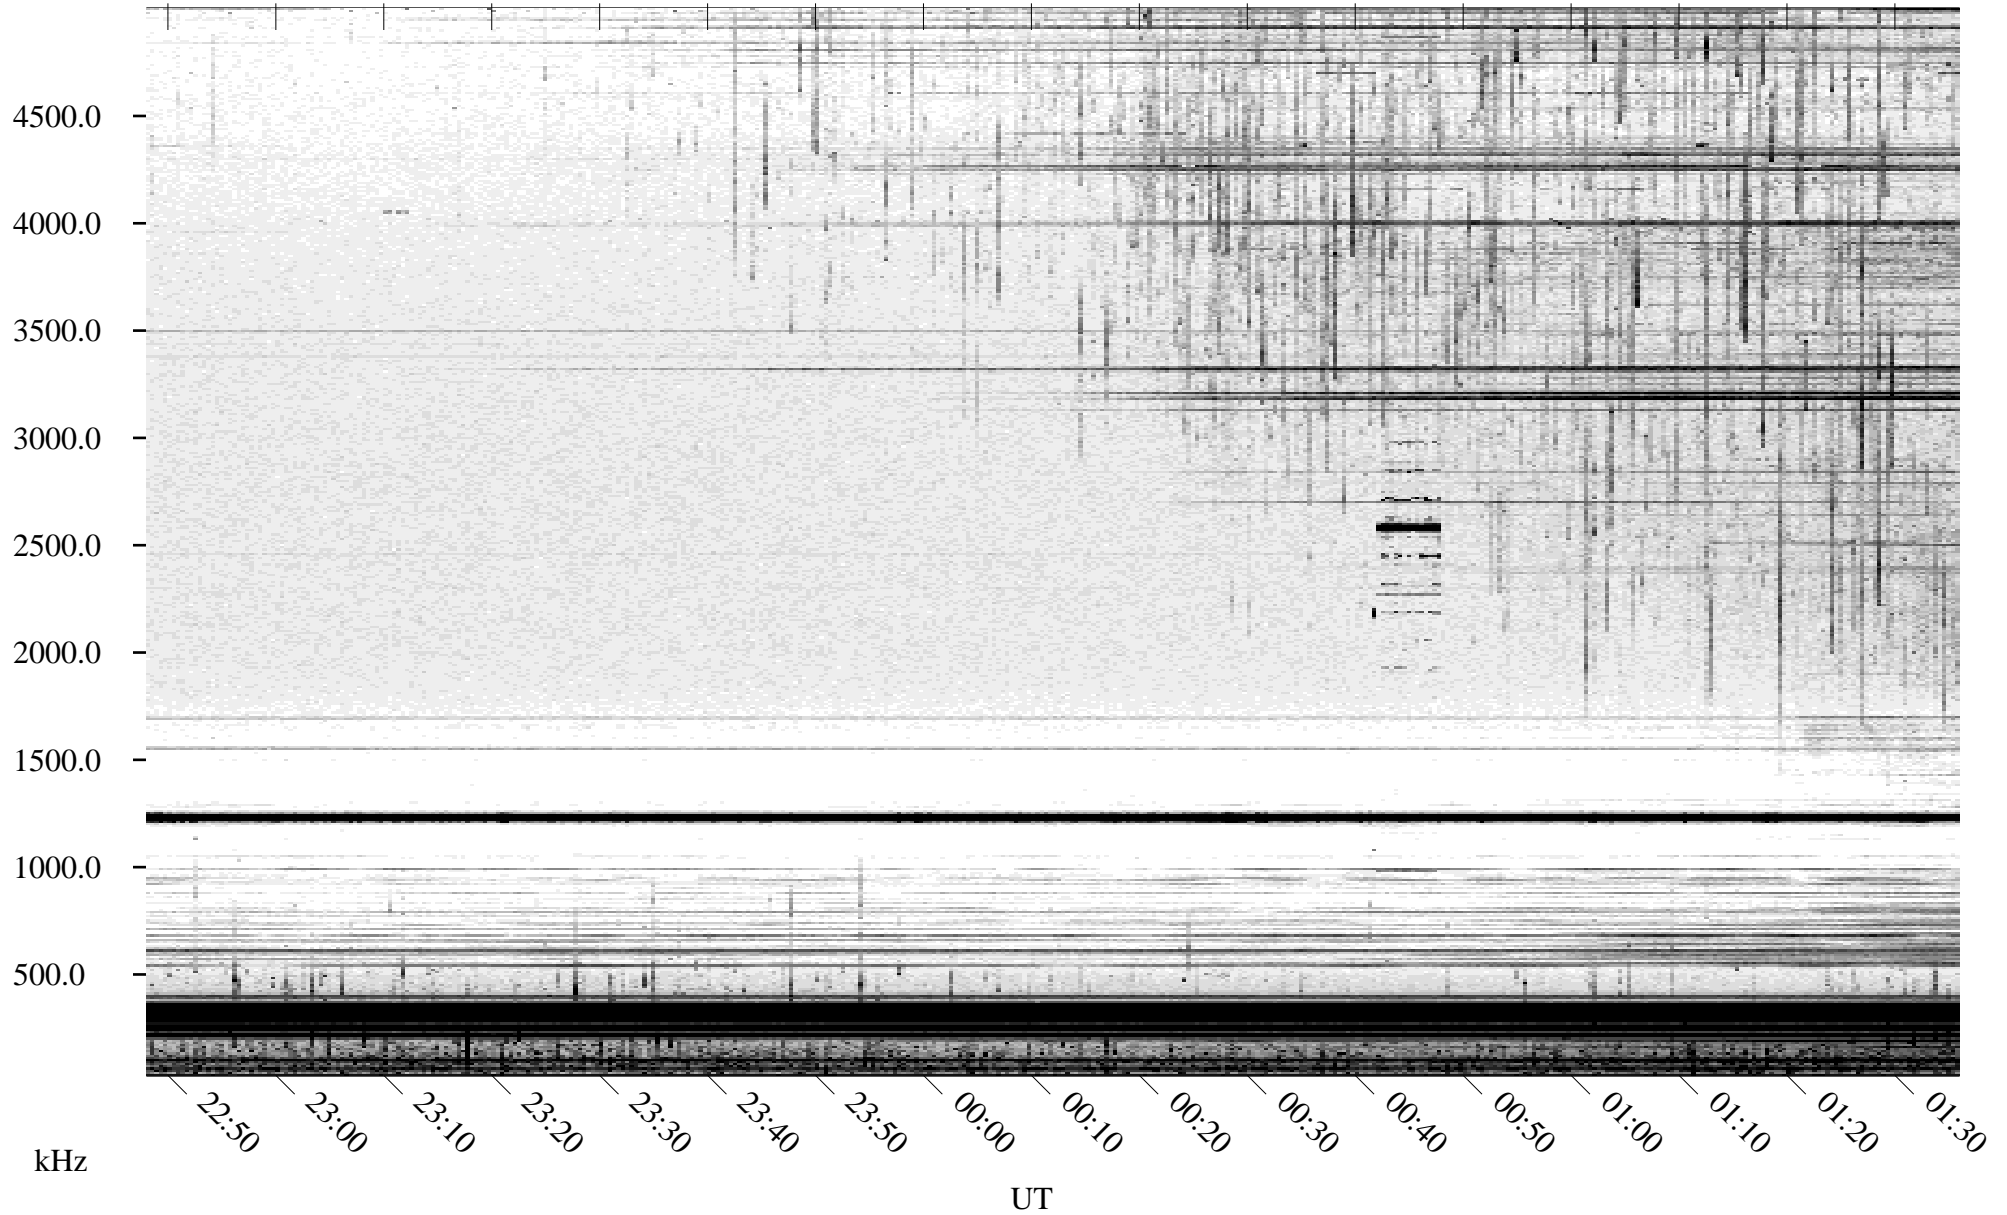

09/08/2005 Churchill, Manitoba

Linear Scale Black = 161 White = 15

ch052511.r00m max_12

Page 1

09/08/2005 Churchill, Manitoba

Linear Scale Black = 161 White = 15

ch052511.r00m max_12

Page 2

09/09/2005 Churchill, Manitoba

Linear Scale Black = 161 White = 15

ch052511.r00m max_12

Page 3

09/09/2005 Churchill, Manitoba

Linear Scale Black = 161 White = 15

ch052511.r00m max_12

Page 4

09/09/2005 Churchill, Manitoba

Linear Scale Black = 161 White = 15

ch052511.r00m max_12

09/09/2005 Churchill, Manitoba

Linear Scale Black = 161 White = 15

ch052511.r00m max_12

Page 6

09/09/2005 Churchill, Manitoba

Linear Scale Black = 161 White = 15

ch052511.r00m max_12

Page 7

09/09/2005 Churchill, Manitoba

Linear Scale Black = 161 White = 15

ch052511.r00m max_12