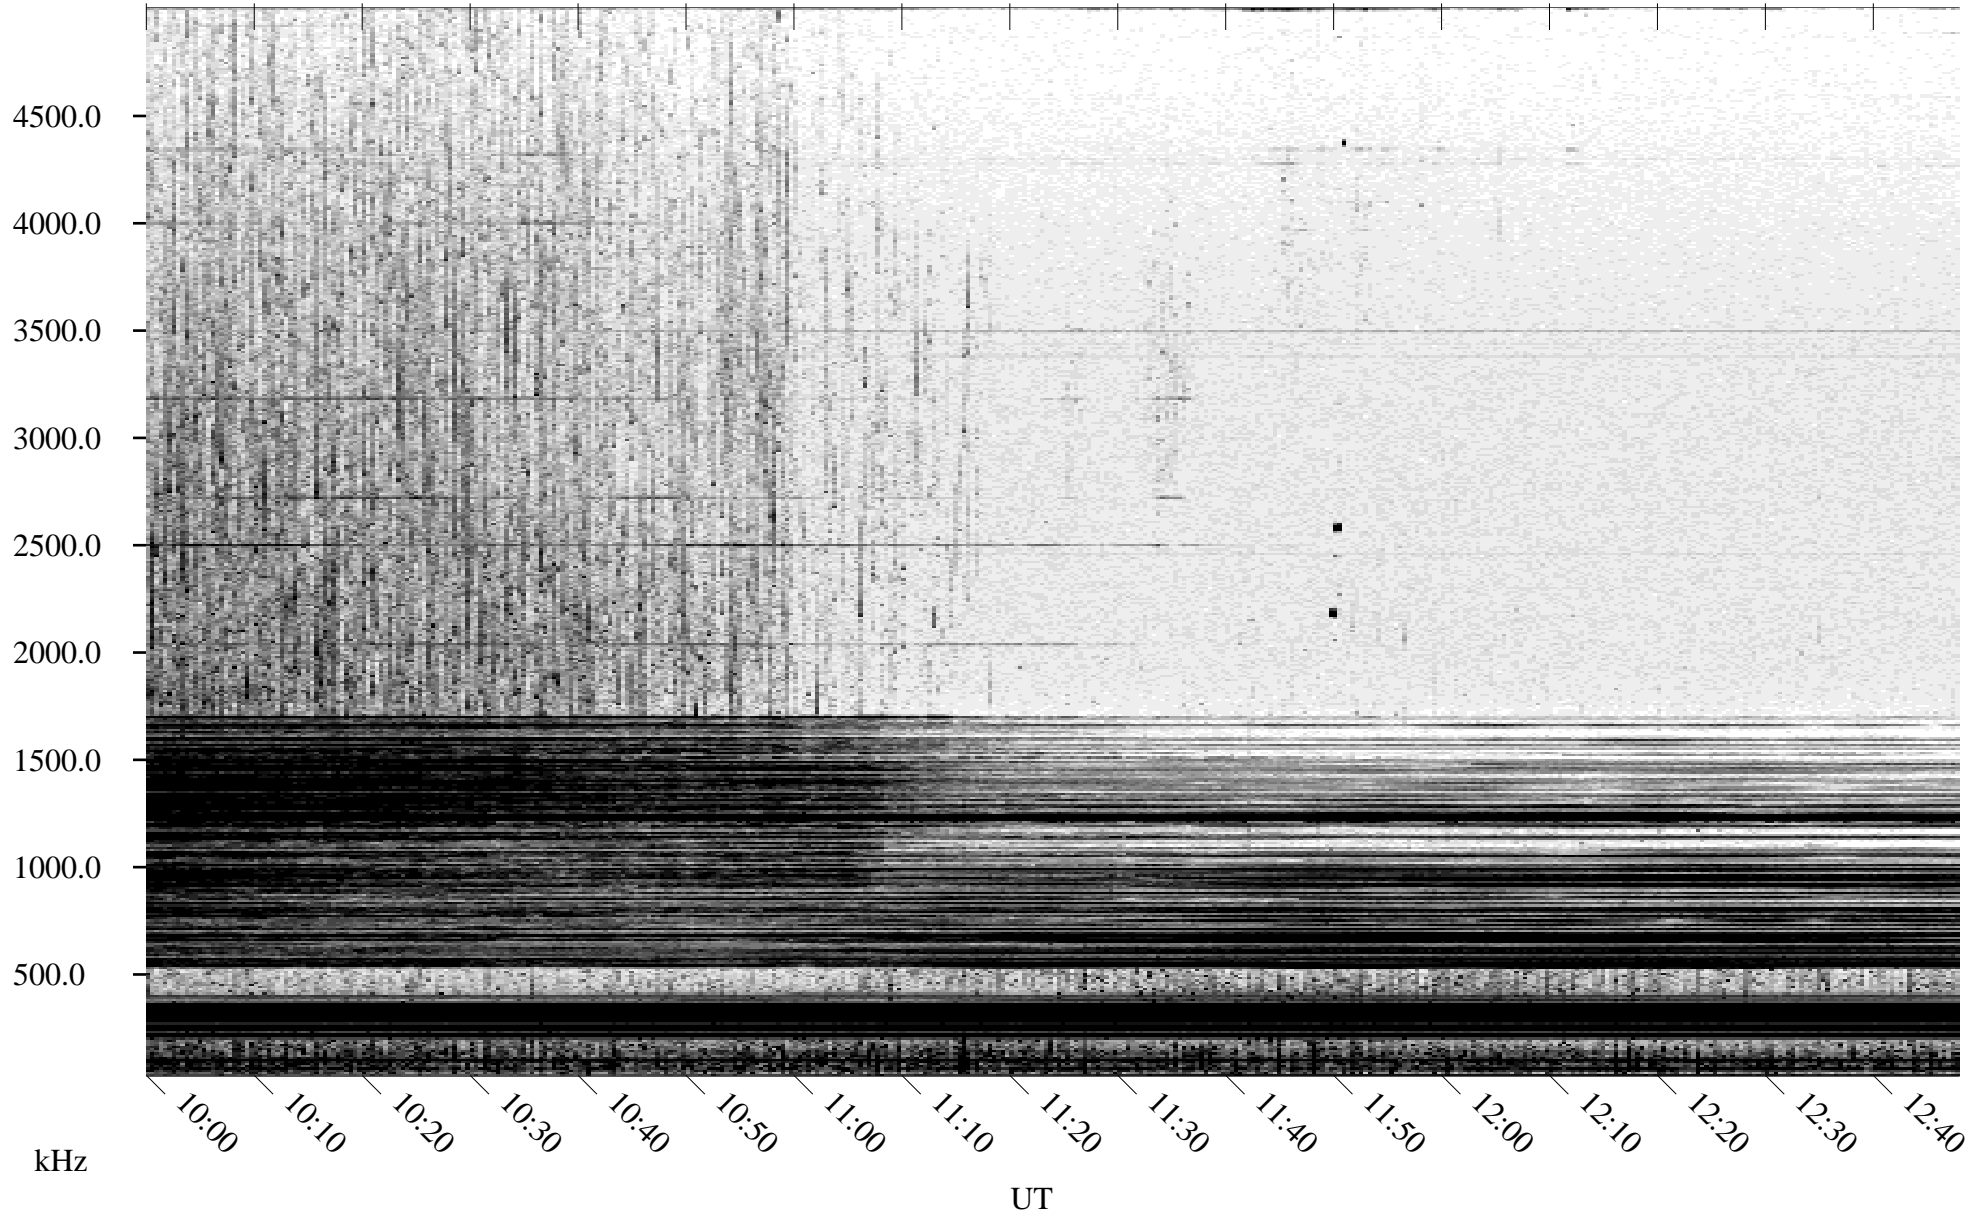

09/08/2005 Churchill, Manitoba

Linear Scale Black = 161 White = 15

ch052511.r00m max_12

Page 1

09/08/2005 Churchill, Manitoba

Linear Scale Black = 161 White = 15

ch052511.r00m max_12

Page 2

09/09/2005 Churchill, Manitoba

Linear Scale Black = 161 White = 15

ch052511.r00m max_12

Page 3

09/09/2005 Churchill, Manitoba

Linear Scale Black = 161 White = 15

ch052511.r00m max_12

Page 4

09/09/2005 Churchill, Manitoba

Linear Scale Black = 161 White = 15

ch052511.r00m max_12

09/09/2005 Churchill, Manitoba

Linear Scale Black = 161 White = 15

ch052511.r00m max_12

Page 6

09/09/2005 Churchill, Manitoba

Linear Scale Black = 161 White = 15

ch052511.r00m max_12

Page 7

09/09/2005 Churchill, Manitoba

Linear Scale Black = 161 White = 15

ch052511.r00m max_12