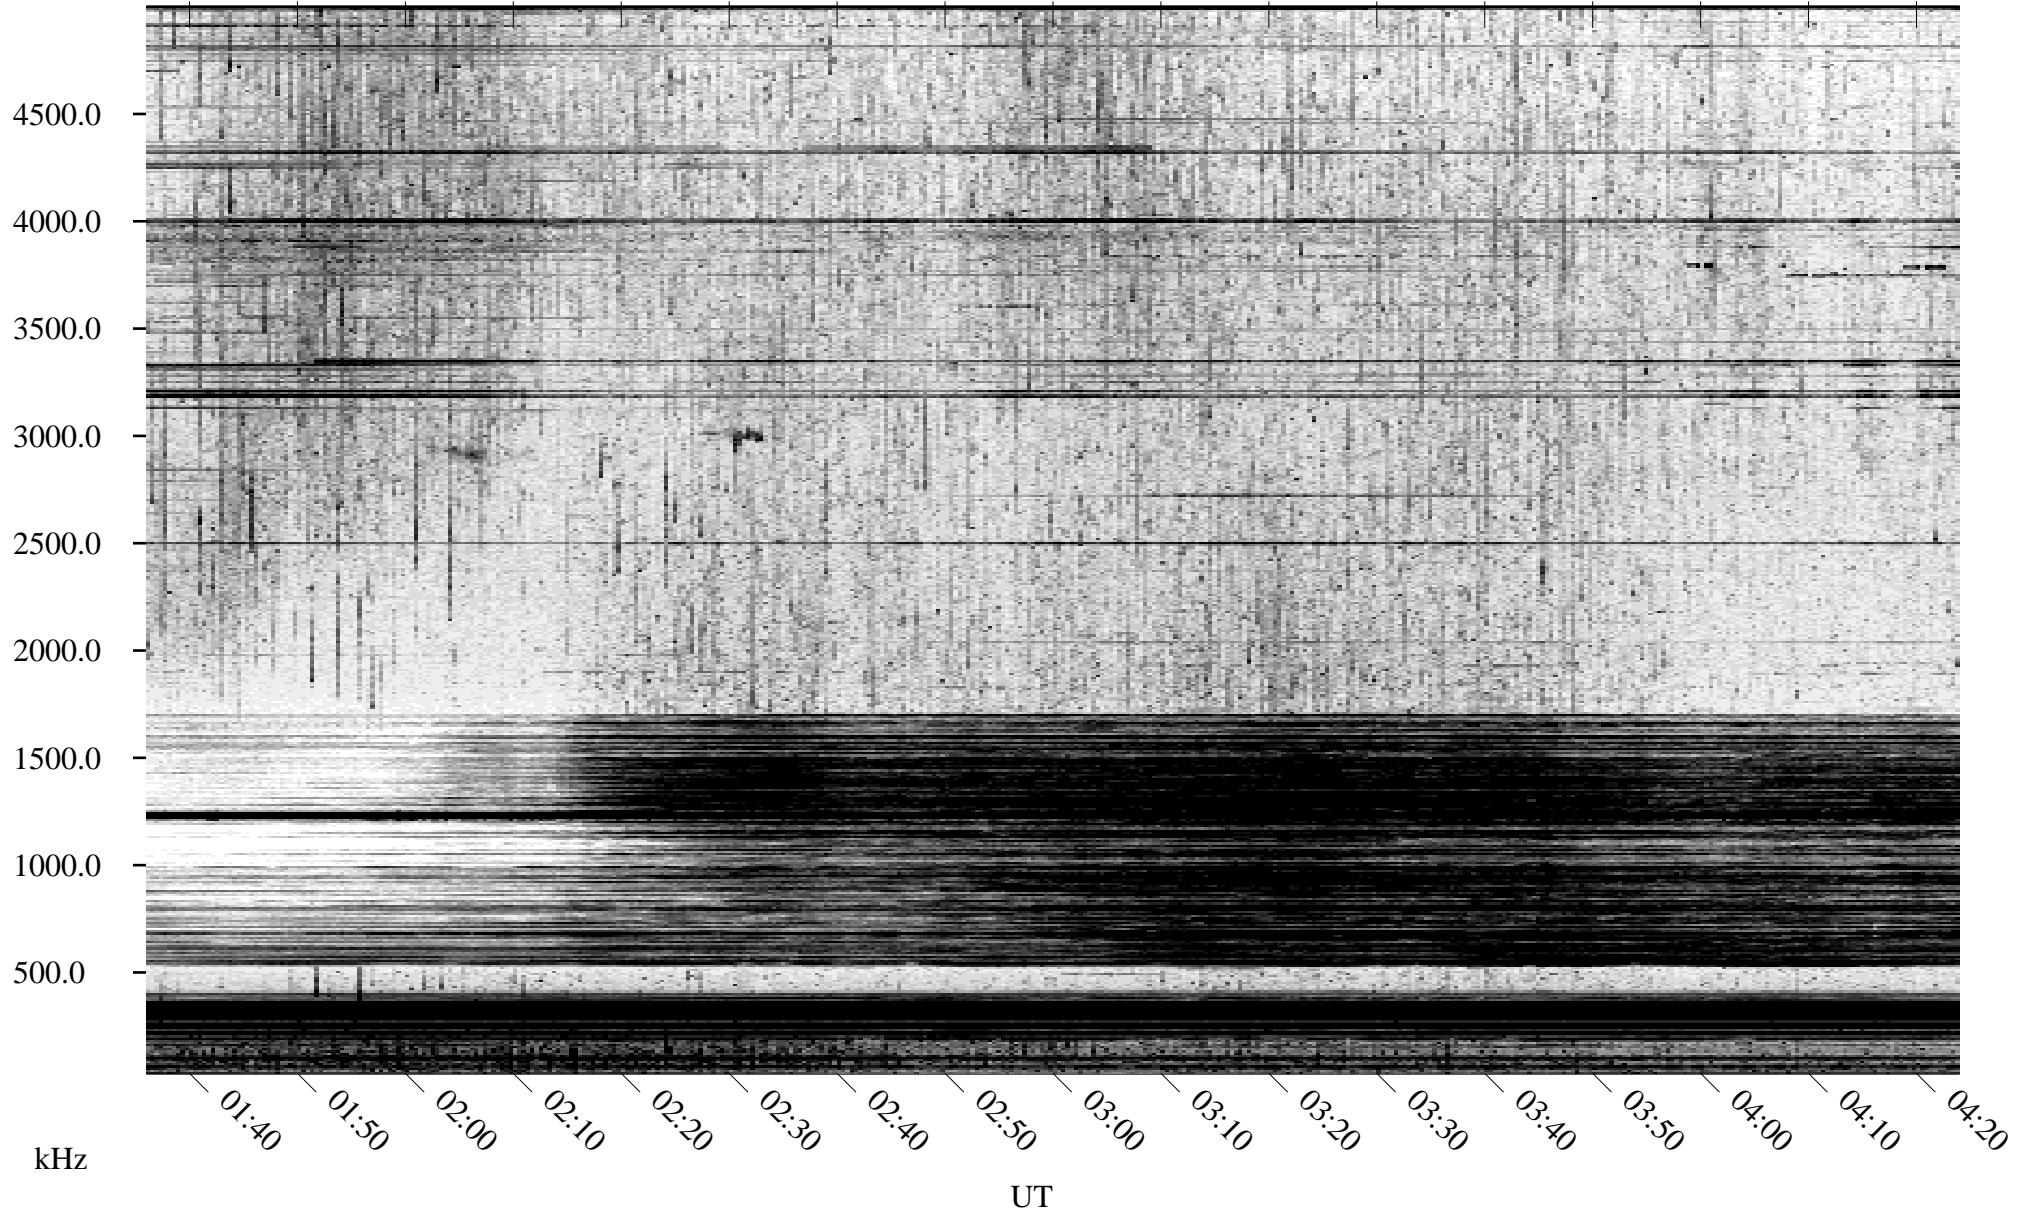

09/08/2005 Churchill, Manitoba

Linear Scale Black = 161 White = 15

ch052511.r00m max_12

Page 1

09/08/2005 Churchill, Manitoba

Linear Scale Black = 161 White = 15

ch052511.r00m max_12

Page 2

09/09/2005 Churchill, Manitoba

Linear Scale Black = 161 White = 15

ch052511.r00m max_12

Page 3

09/09/2005 Churchill, Manitoba

Linear Scale Black = 161 White = 15

ch052511.r00m max_12

Page 4

09/09/2005 Churchill, Manitoba

Linear Scale Black = 161 White = 15

ch052511.r00m max_12

09/09/2005 Churchill, Manitoba

Linear Scale Black = 161 White = 15

ch052511.r00m max_12

Page 6

09/09/2005 Churchill, Manitoba

Linear Scale Black = 161 White = 15

ch052511.r00m max_12

Page 7

09/09/2005 Churchill, Manitoba

Linear Scale Black = 161 White = 15

ch052511.r00m max_12