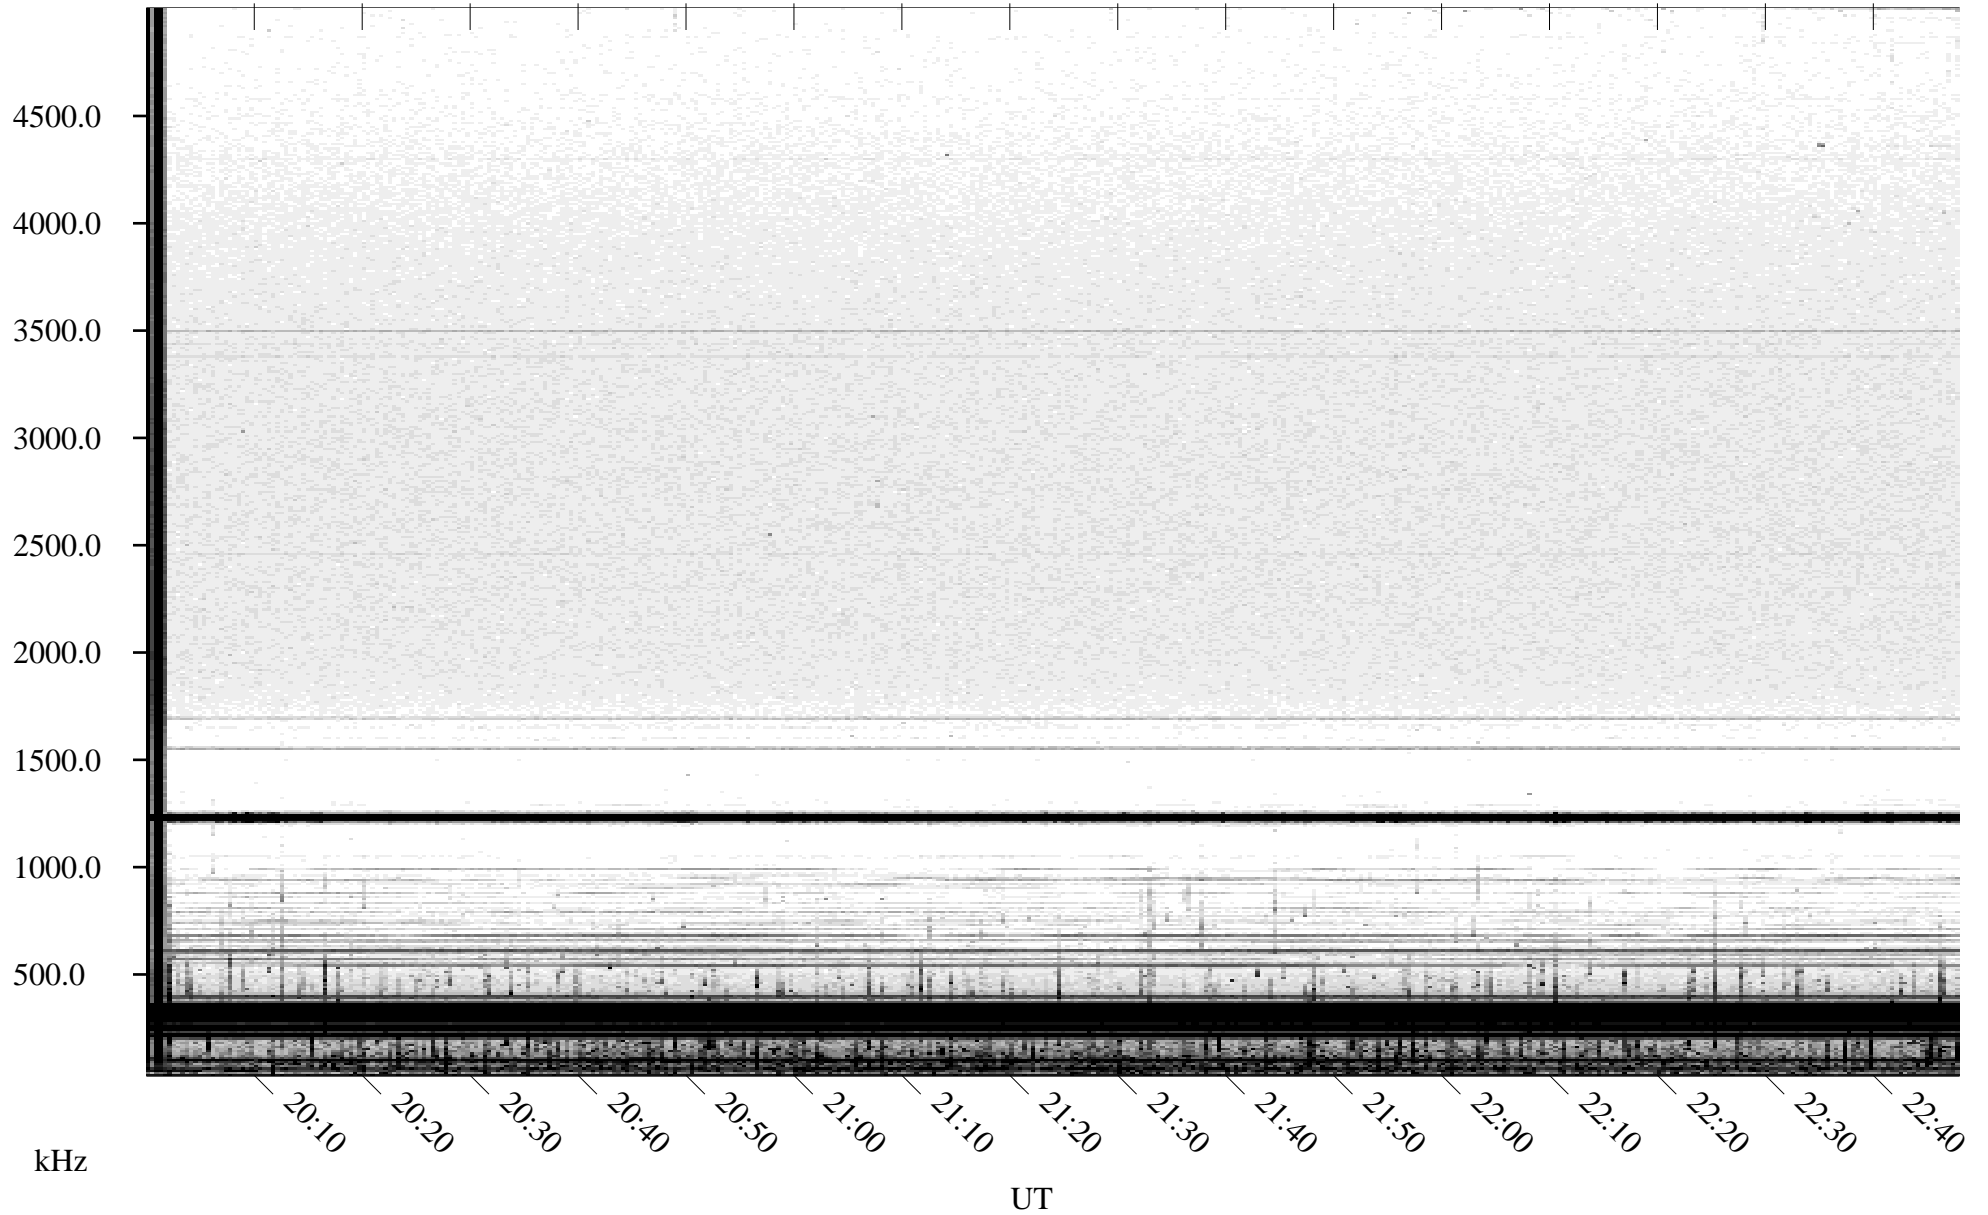

09/08/2005 Churchill, Manitoba

Linear Scale Black = 161 White = 15

ch052511.r00m max_12

Page 1

09/08/2005 Churchill, Manitoba

Linear Scale Black = 161 White = 15

ch052511.r00m max_12

Page 2

09/09/2005 Churchill, Manitoba

Linear Scale Black = 161 White = 15

ch052511.r00m max_12

Page 3

09/09/2005 Churchill, Manitoba

Linear Scale Black = 161 White = 15

ch052511.r00m max_12

Page 4

09/09/2005 Churchill, Manitoba

Linear Scale Black = 161 White = 15

ch052511.r00m max_12

09/09/2005 Churchill, Manitoba

Linear Scale Black = 161 White = 15

ch052511.r00m max_12

Page 6

09/09/2005 Churchill, Manitoba

Linear Scale Black = 161 White = 15

ch052511.r00m max_12

Page 7

09/09/2005 Churchill, Manitoba

Linear Scale Black = 161 White = 15

ch052511.r00m max_12