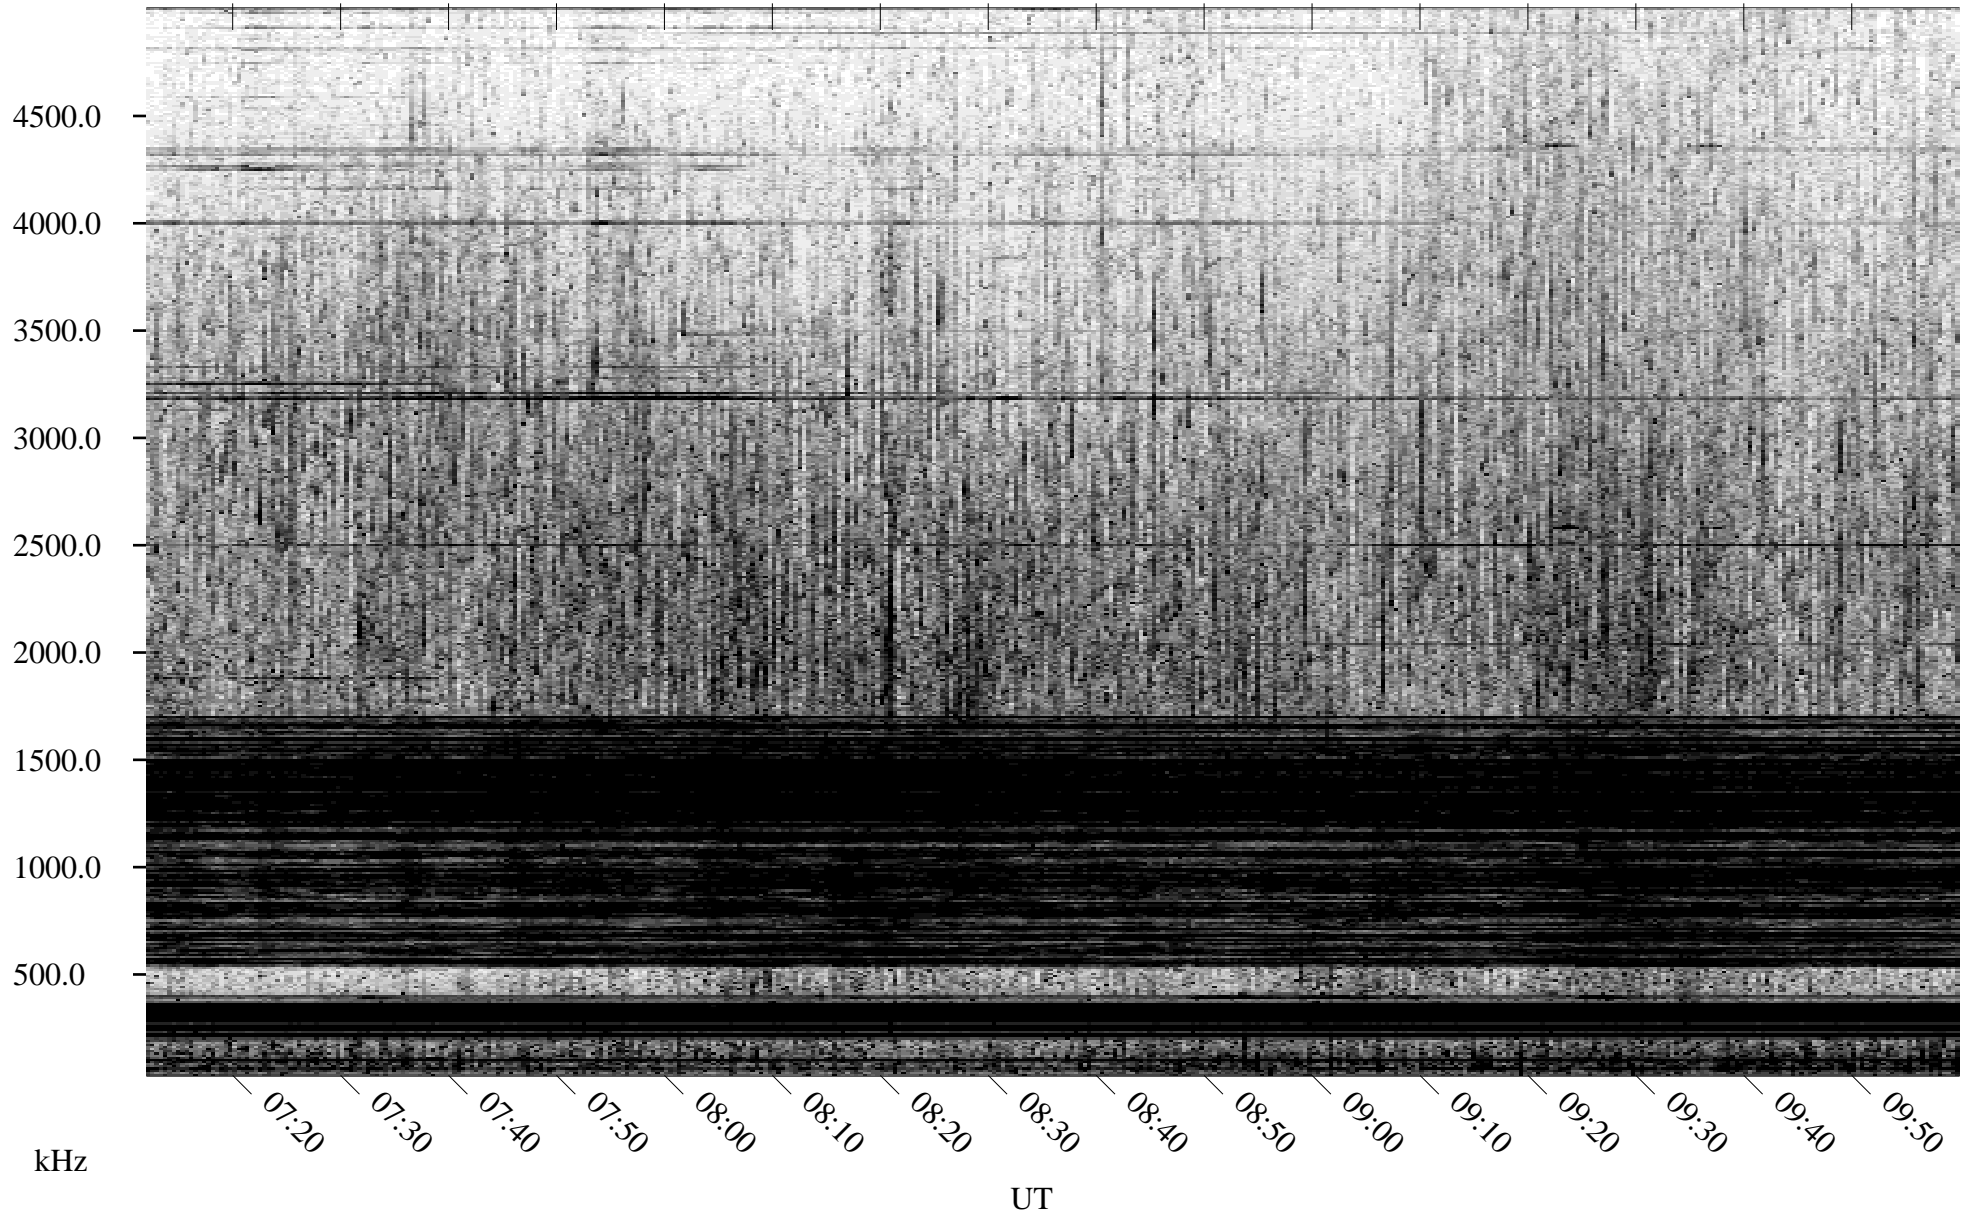

09/08/2005 Churchill, Manitoba

Linear Scale Black = 161 White = 15

ch052511.r00m max_12

Page 1

09/08/2005 Churchill, Manitoba

Linear Scale Black = 161 White = 15

ch052511.r00m max_12

Page 2

09/09/2005 Churchill, Manitoba

Linear Scale Black = 161 White = 15

ch052511.r00m max_12

Page 3

09/09/2005 Churchill, Manitoba

Linear Scale Black = 161 White = 15

ch052511.r00m max_12

Page 4

09/09/2005 Churchill, Manitoba

Linear Scale Black = 161 White = 15

ch052511.r00m max_12

09/09/2005 Churchill, Manitoba

Linear Scale Black = 161 White = 15

ch052511.r00m max_12

Page 6

09/09/2005 Churchill, Manitoba

Linear Scale Black = 161 White = 15

ch052511.r00m max_12

Page 7

09/09/2005 Churchill, Manitoba

Linear Scale Black = 161 White = 15

ch052511.r00m max_12