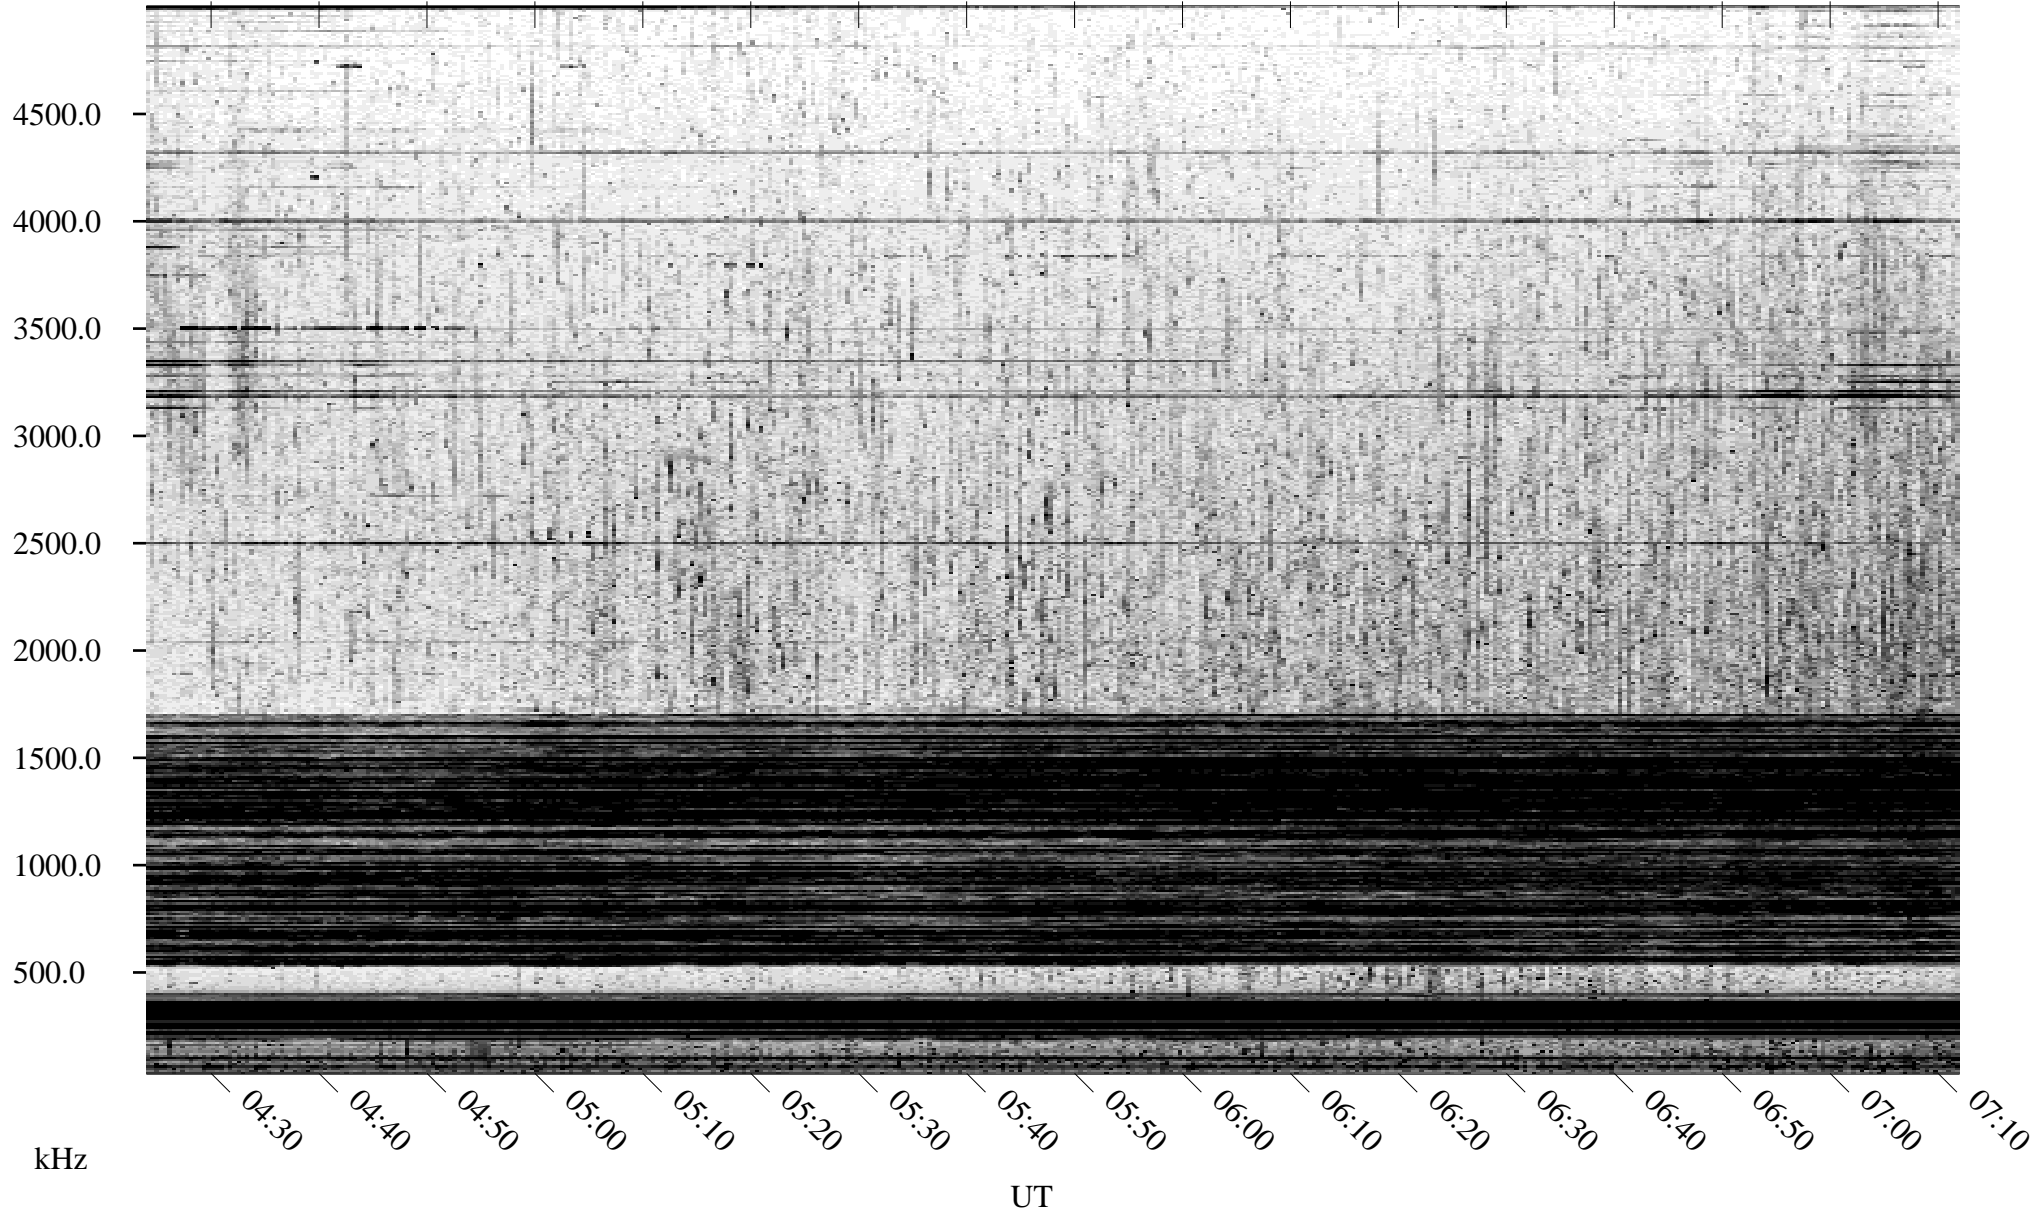

09/08/2005 Churchill, Manitoba

Linear Scale Black = 161 White = 15

ch052511.r00m max_12

Page 1

09/08/2005 Churchill, Manitoba

Linear Scale Black = 161 White = 15

ch052511.r00m max_12

Page 2

09/09/2005 Churchill, Manitoba

Linear Scale Black = 161 White = 15

ch052511.r00m max_12

Page 3

09/09/2005 Churchill, Manitoba

Linear Scale Black = 161 White = 15

ch052511.r00m max_12

Page 4

09/09/2005 Churchill, Manitoba

Linear Scale Black = 161 White = 15

ch052511.r00m max_12

09/09/2005 Churchill, Manitoba

Linear Scale Black = 161 White = 15

ch052511.r00m max_12

Page 6

09/09/2005 Churchill, Manitoba

Linear Scale Black = 161 White = 15

ch052511.r00m max_12

Page 7

09/09/2005 Churchill, Manitoba

Linear Scale Black = 161 White = 15

ch052511.r00m max_12