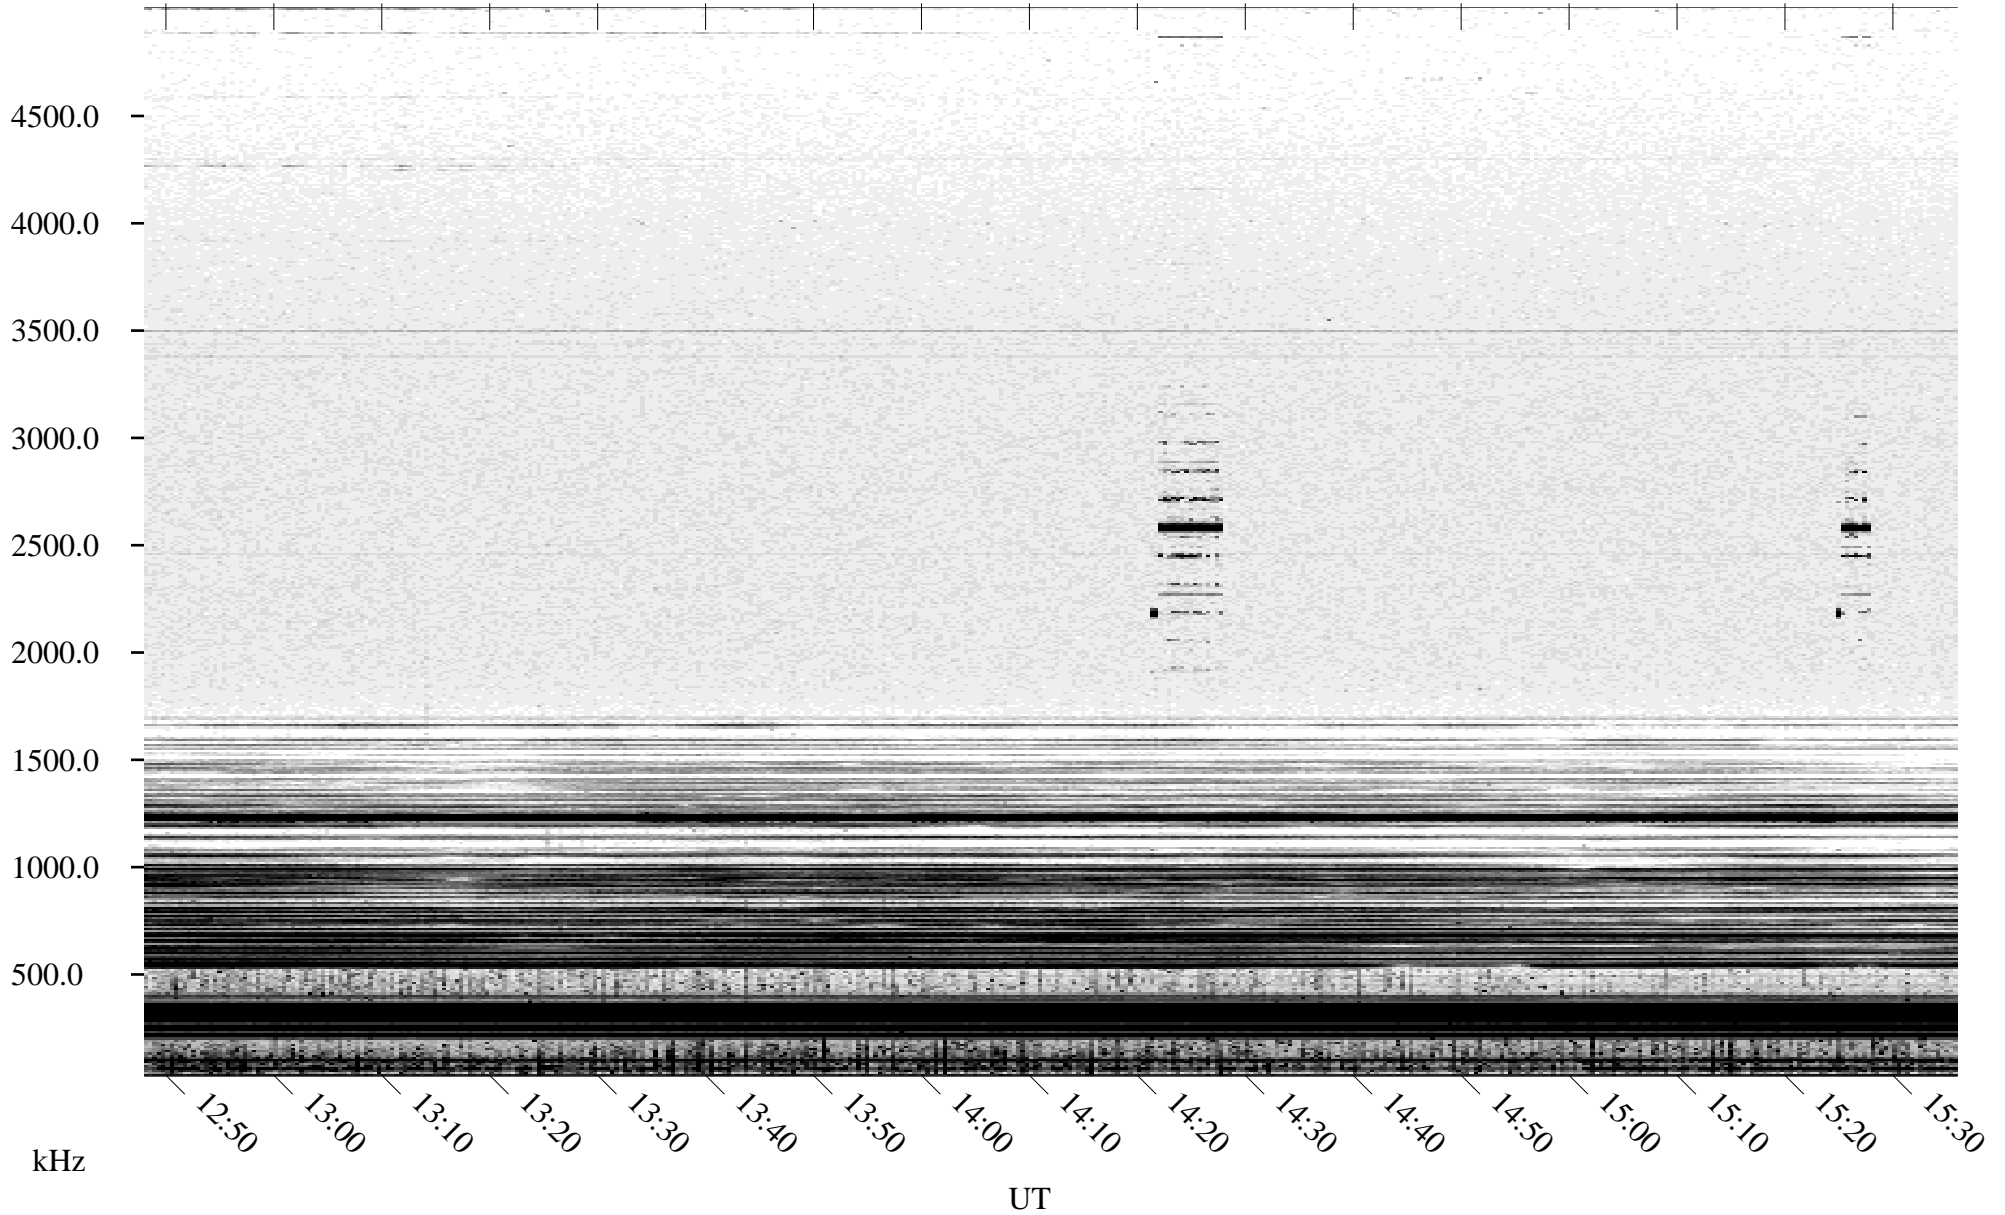

09/08/2005 Churchill, Manitoba

Linear Scale Black = 161 White = 15

ch052511.r00m max_12

Page 1

09/08/2005 Churchill, Manitoba

Linear Scale Black = 161 White = 15

ch052511.r00m max_12

Page 2

09/09/2005 Churchill, Manitoba

Linear Scale Black = 161 White = 15

ch052511.r00m max_12

Page 3

09/09/2005 Churchill, Manitoba

Linear Scale Black = 161 White = 15

ch052511.r00m max_12

Page 4

09/09/2005 Churchill, Manitoba

Linear Scale Black = 161 White = 15

ch052511.r00m max_12

09/09/2005 Churchill, Manitoba

Linear Scale Black = 161 White = 15

ch052511.r00m max_12

Page 6

09/09/2005 Churchill, Manitoba

Linear Scale Black = 161 White = 15

ch052511.r00m max_12

Page 7

09/09/2005 Churchill, Manitoba

Linear Scale Black = 161 White = 15

ch052511.r00m max_12