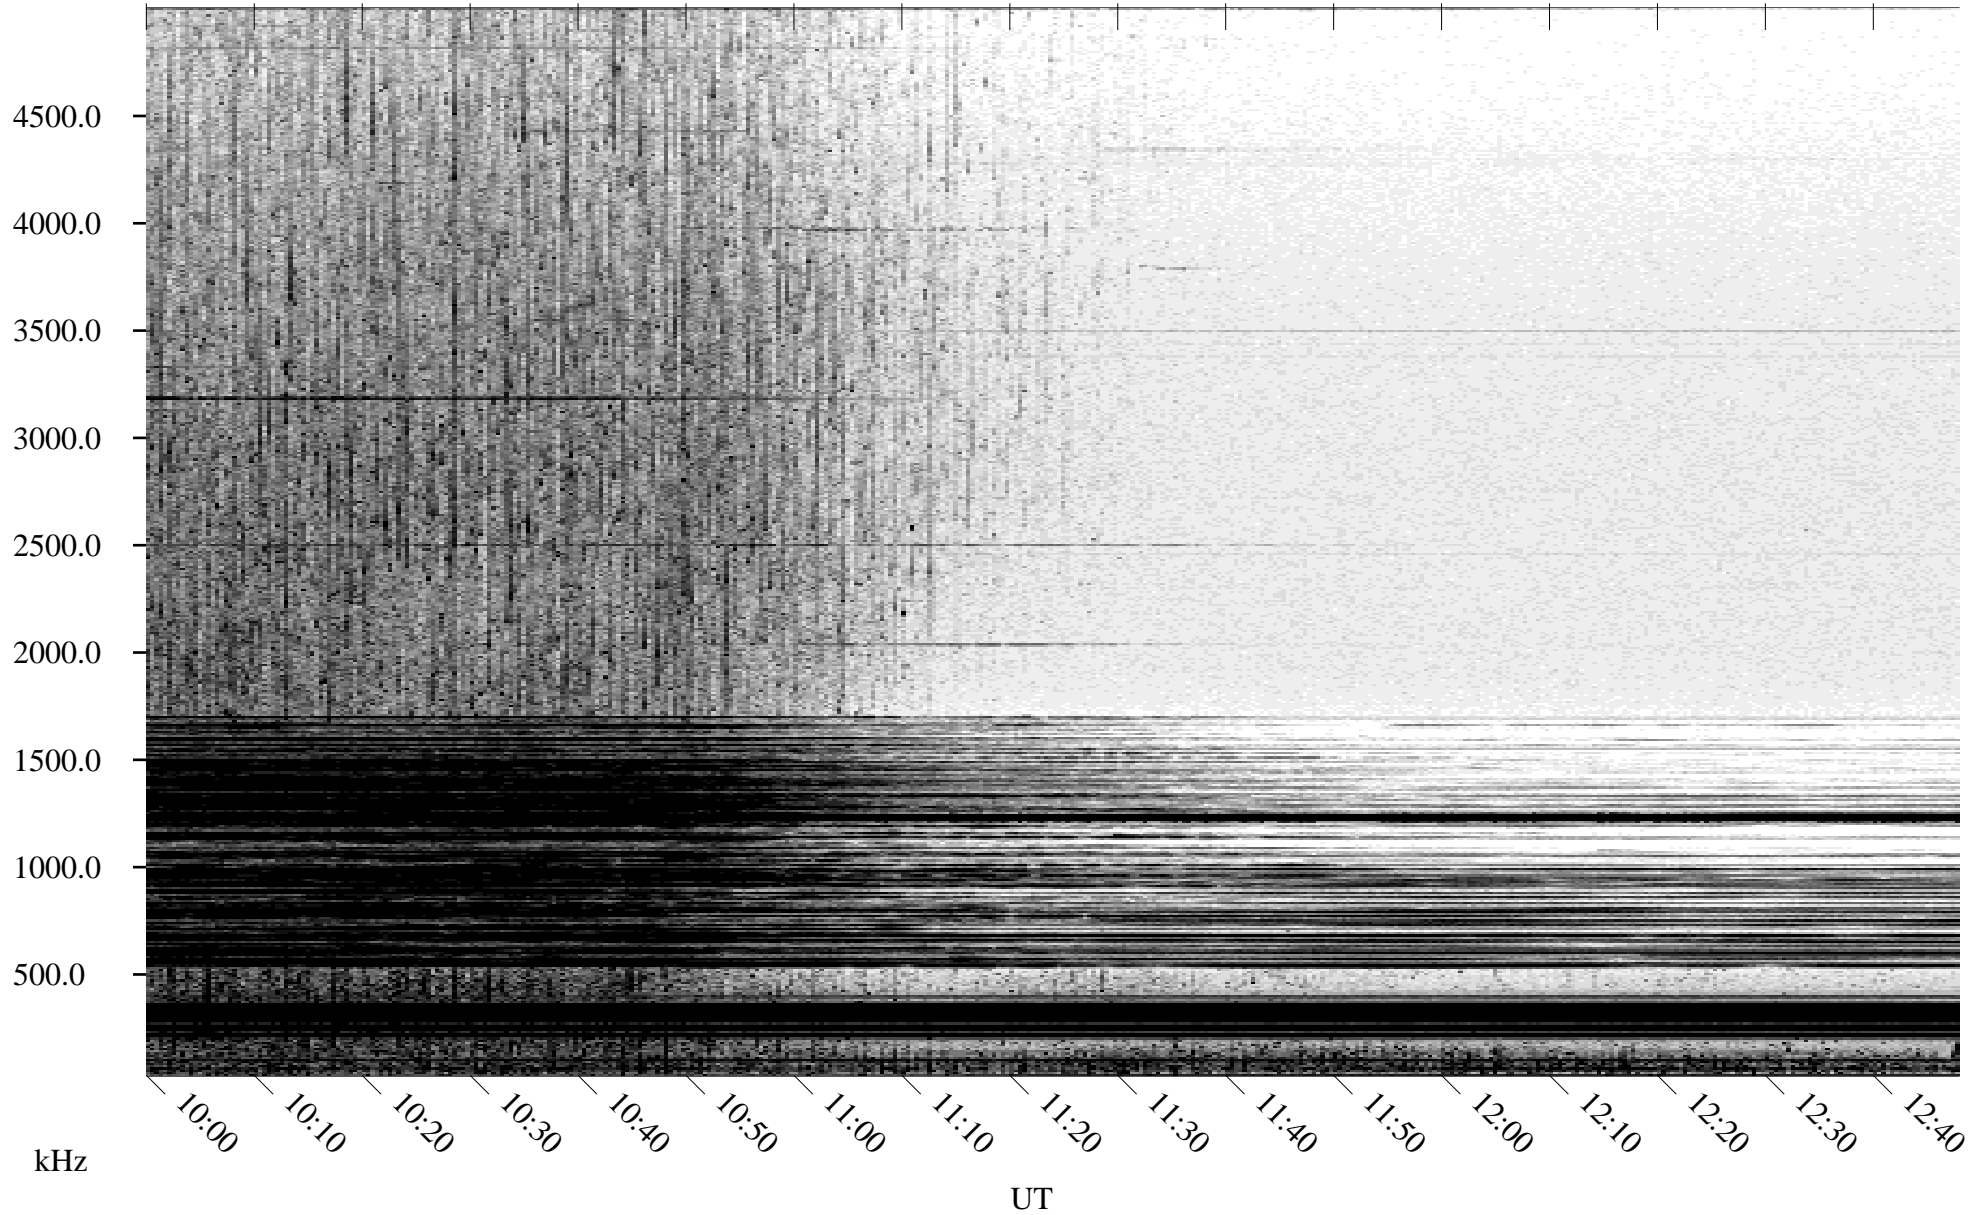

09/09/2005 Churchill, Manitoba

Linear Scale Black = 161 White = 15

ch05252l.r00m max_12

Page 1

09/09/2005 Churchill, Manitoba

Linear Scale Black = 161 White = 15

ch05252l.r00m max_12

Page 2

09/10/2005 Churchill, Manitoba

Linear Scale Black = 161 White = 15

ch05252l.r00m max_12

Page 3

09/10/2005 Churchill, Manitoba

Linear Scale Black = 161 White = 15

ch05252l.r00m max_12

Page 4

09/10/2005 Churchill, Manitoba

Linear Scale Black = 161 White = 15

ch05252l.r00m max_12

Page 5

09/10/2005 Churchill, Manitoba

Linear Scale Black = 161 White = 15

ch05252l.r00m max_12

Page 6

09/10/2005 Churchill, Manitoba

Linear Scale

Black = 161

White = 15

ch05252l.r00m max_12

Page 7

09/10/2005 Churchill, Manitoba

Linear Scale