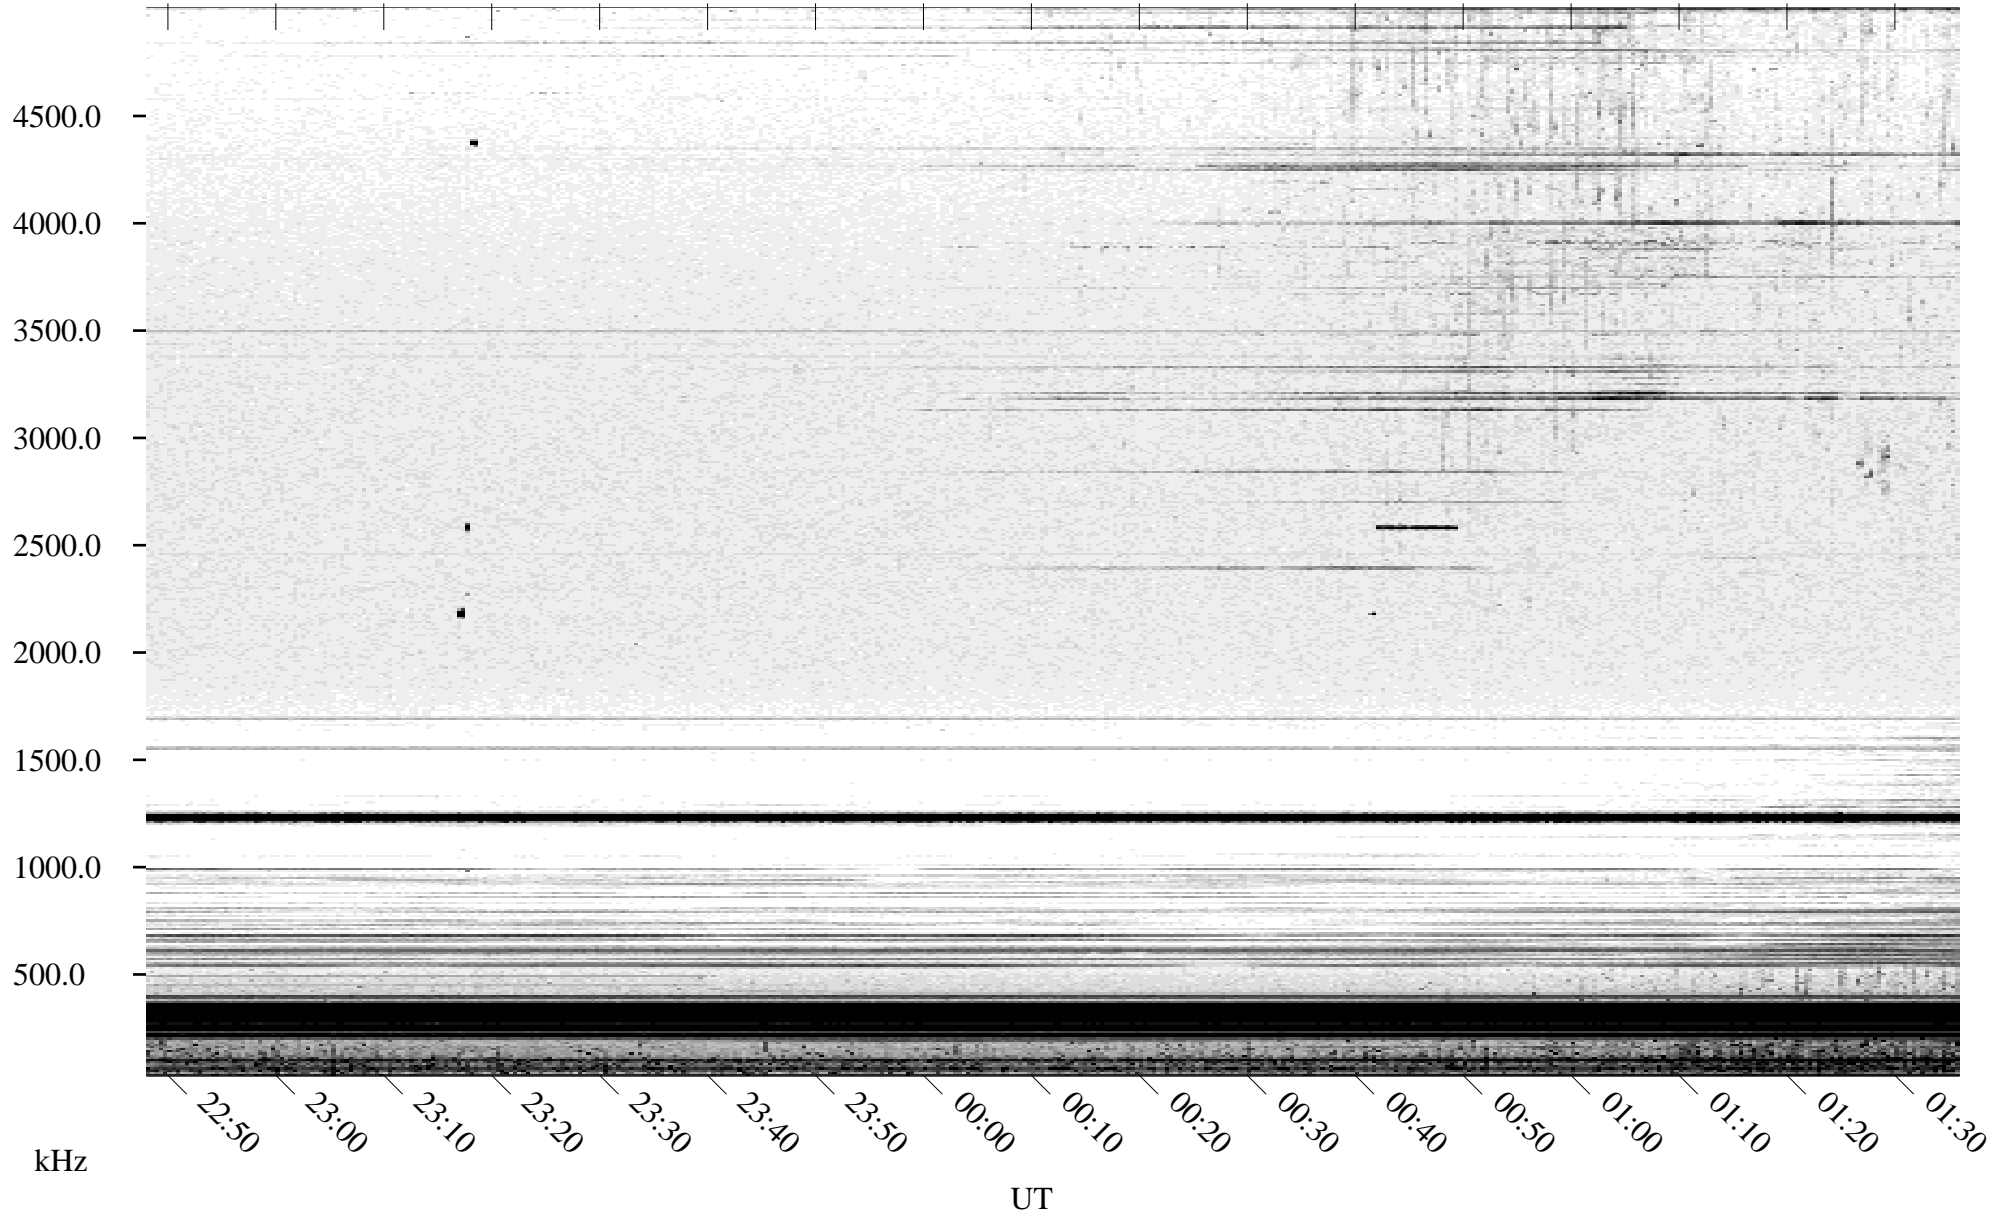

09/09/2005 Churchill, Manitoba

Linear Scale Black = 161 White = 15

ch05252l.r00m max_12

Page 1

09/09/2005 Churchill, Manitoba

Linear Scale Black = 161 White = 15

ch05252l.r00m max_12

Page 2

09/10/2005 Churchill, Manitoba

Linear Scale Black = 161 White = 15

ch05252l.r00m max_12

Page 3

09/10/2005 Churchill, Manitoba

Linear Scale Black = 161 White = 15

ch05252l.r00m max_12

Page 4

09/10/2005 Churchill, Manitoba

Linear Scale Black = 161 White = 15

ch05252l.r00m max_12

Page 5

09/10/2005 Churchill, Manitoba

Linear Scale Black = 161 White = 15

ch05252l.r00m max_12

Page 6

09/10/2005 Churchill, Manitoba

Linear Scale

Black = 161

White = 15

ch05252l.r00m max_12

Page 7

09/10/2005 Churchill, Manitoba

Linear Scale