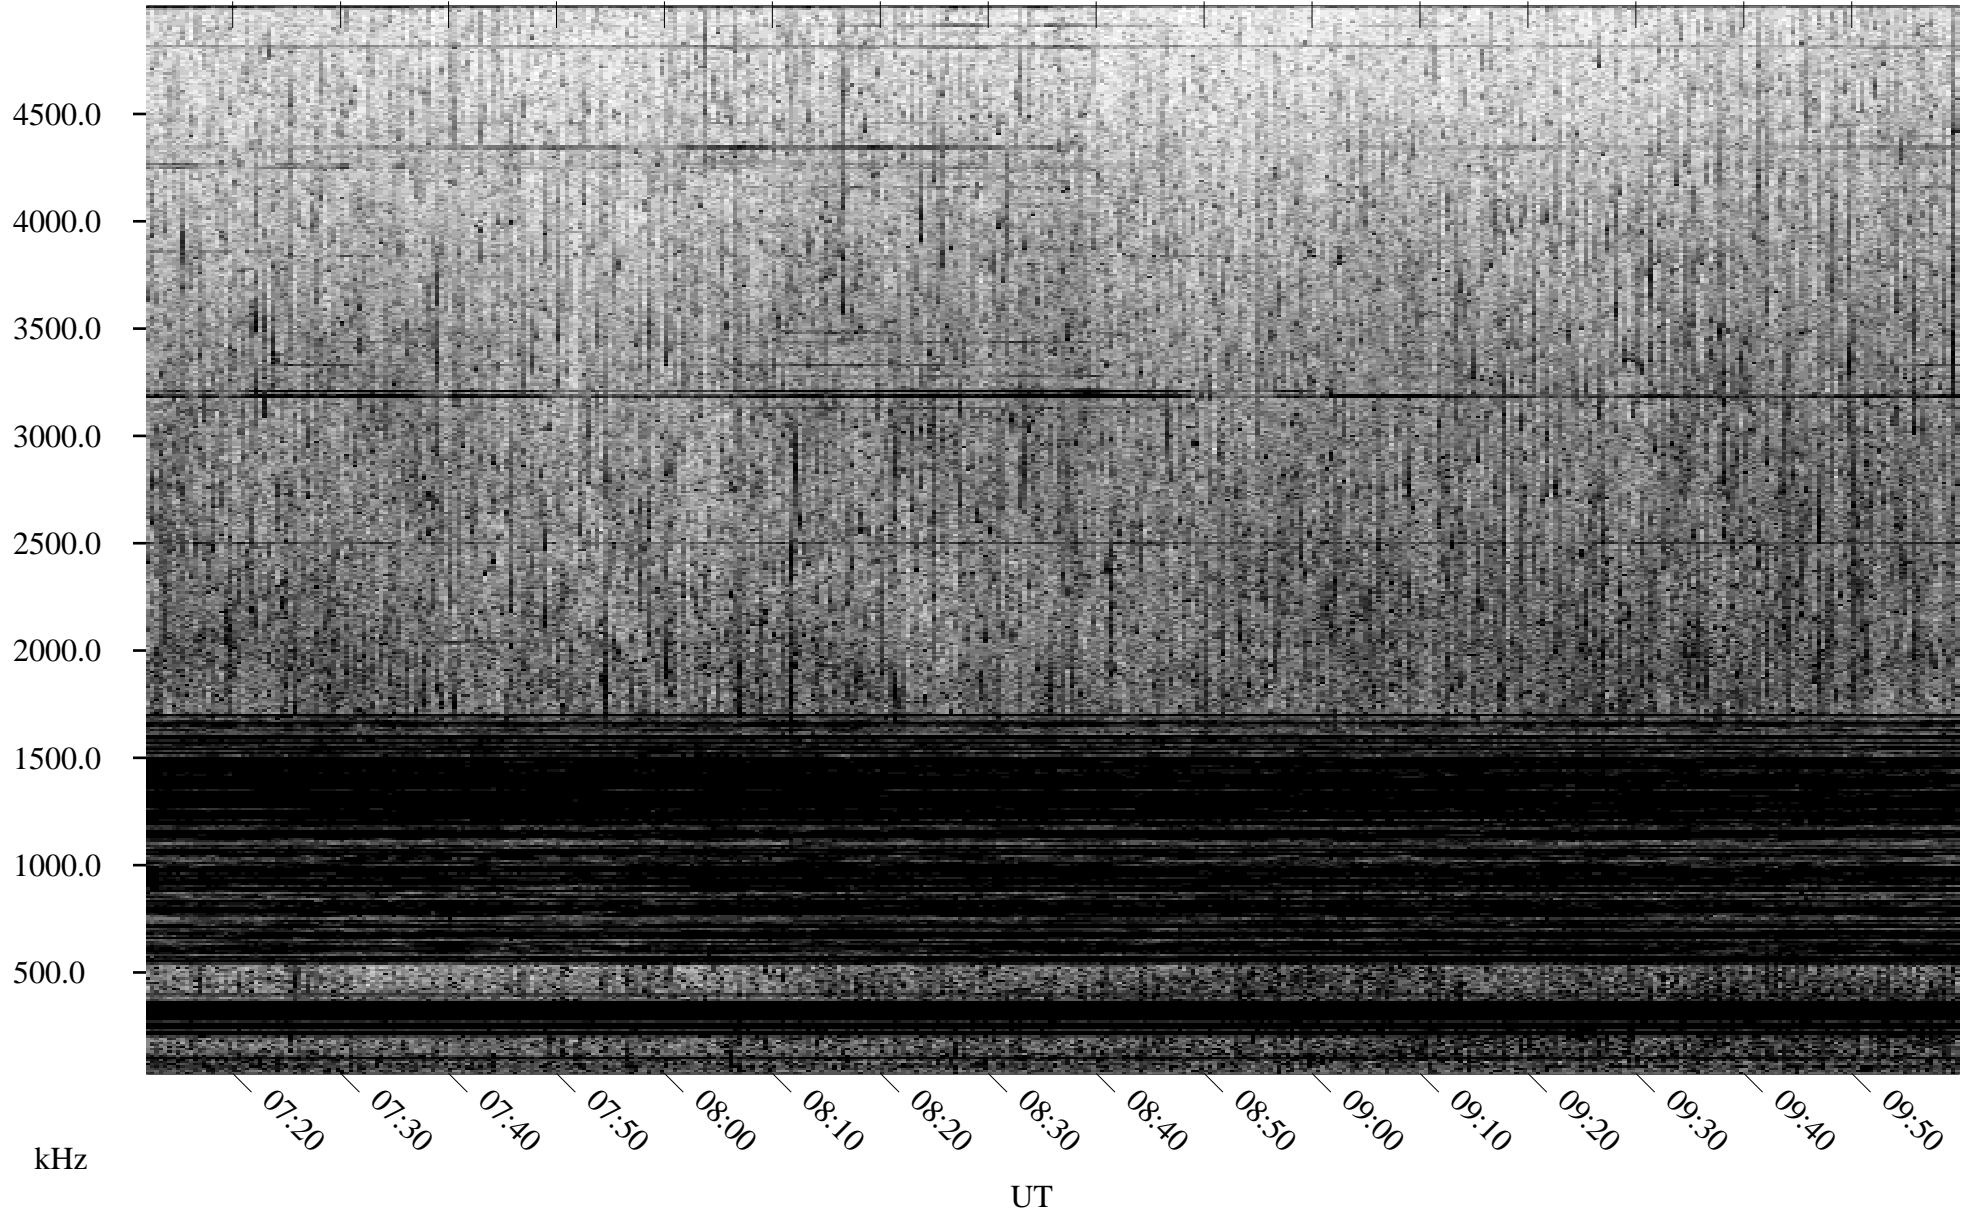

09/09/2005 Churchill, Manitoba

Linear Scale Black = 161 White = 15

ch05252l.r00m max_12

Page 1

09/09/2005 Churchill, Manitoba

Linear Scale Black = 161 White = 15

ch05252l.r00m max_12

Page 2

09/10/2005 Churchill, Manitoba

Linear Scale Black = 161 White = 15

ch05252l.r00m max_12

Page 3

09/10/2005 Churchill, Manitoba

Linear Scale Black = 161 White = 15

ch05252l.r00m max_12

Page 4

09/10/2005 Churchill, Manitoba

Linear Scale Black = 161 White = 15

ch05252l.r00m max_12

Page 5

09/10/2005 Churchill, Manitoba

Linear Scale Black = 161 White = 15

ch05252l.r00m max_12

Page 6

09/10/2005 Churchill, Manitoba

Linear Scale

Black = 161

White = 15

ch05252l.r00m max_12

Page 7

09/10/2005 Churchill, Manitoba

Linear Scale