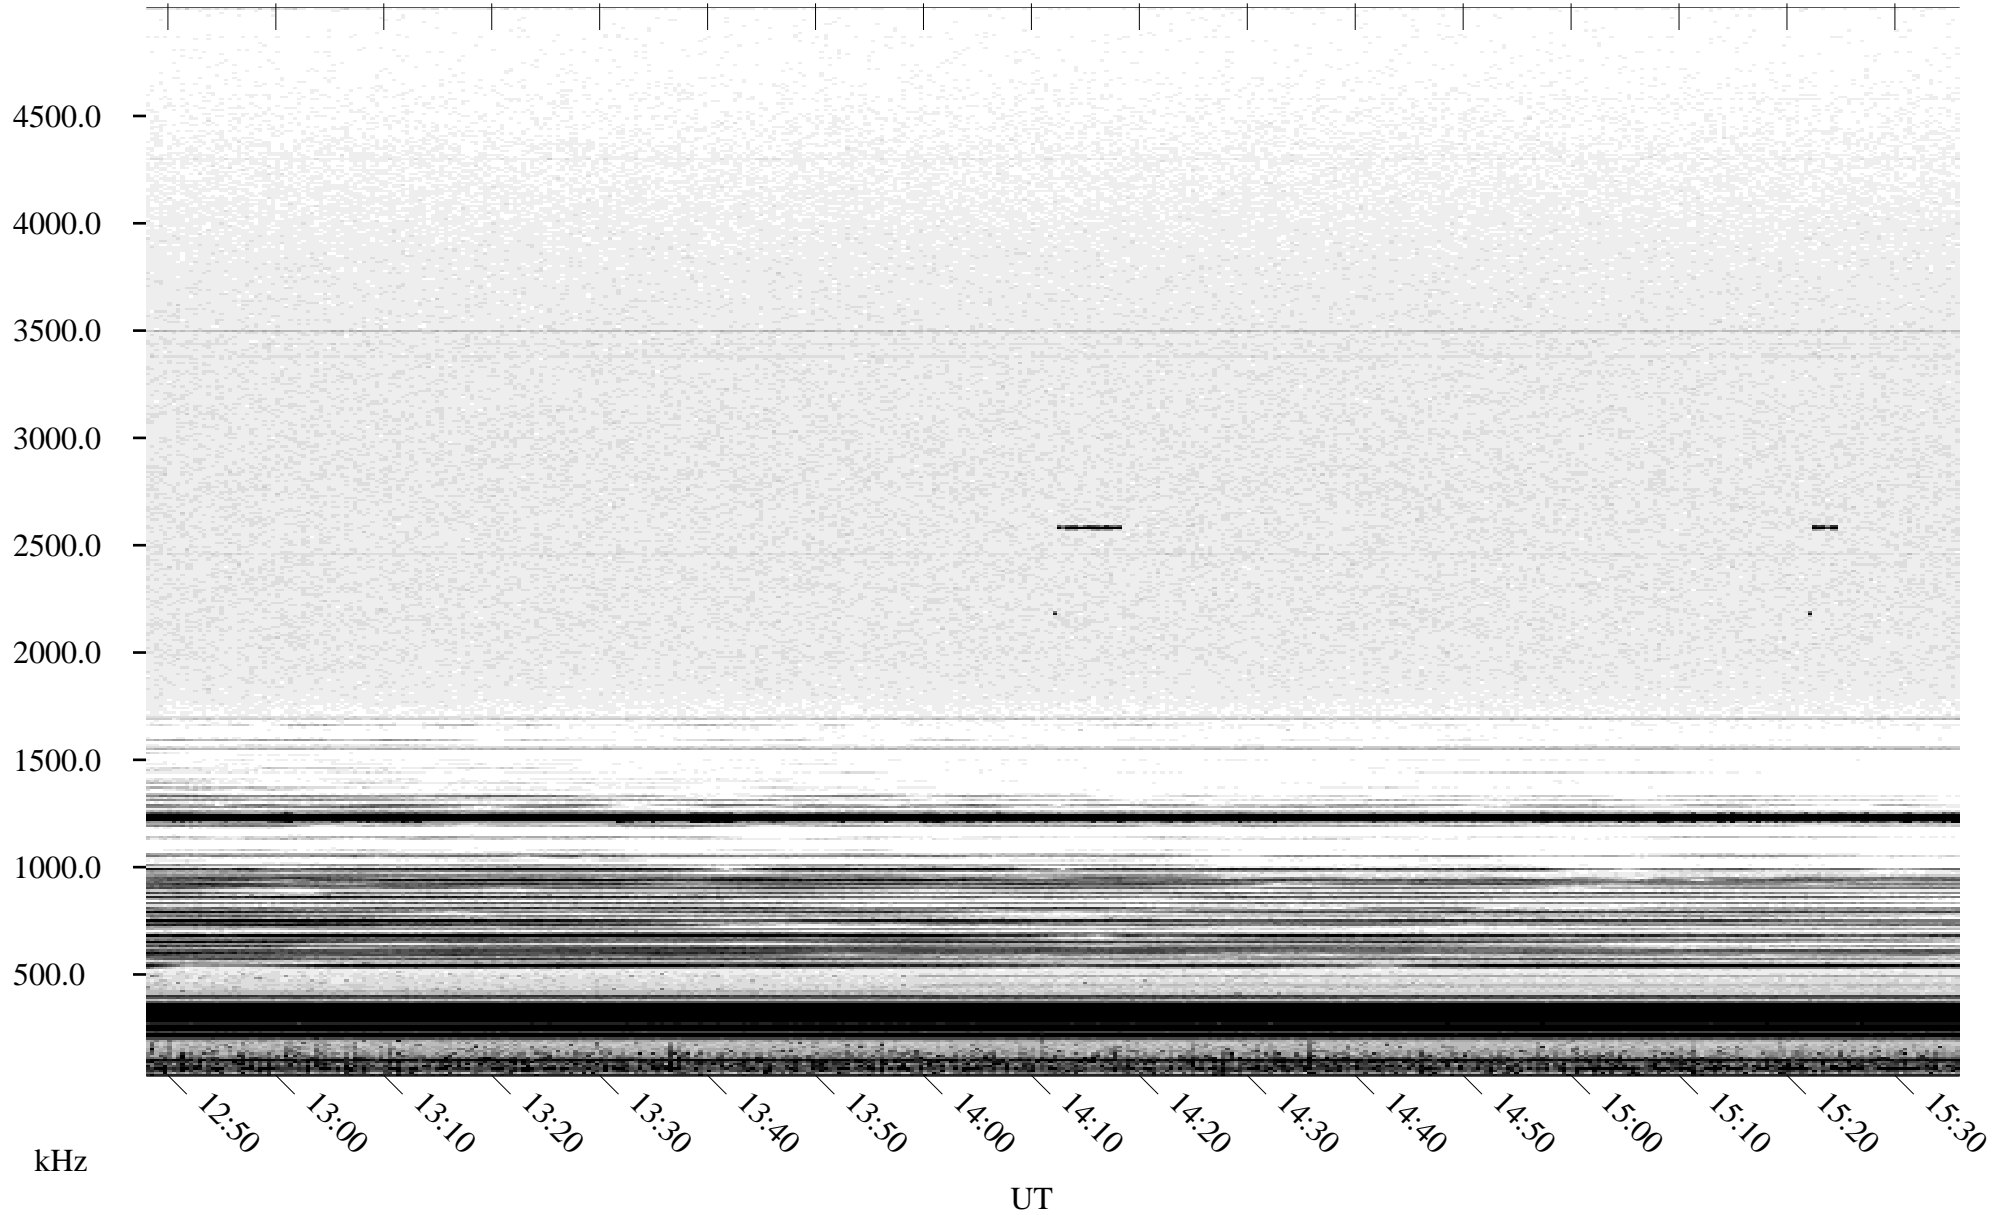

09/10/2005 Churchill, Manitoba

Linear Scale Black = 161 White = 15

ch05252l.r00m max_12

Page 5

09/10/2005 Churchill, Manitoba

Linear Scale Black = 161 White = 15

ch05252l.r00m max_12

Page 6

09/10/2005 Churchill, Manitoba

Linear Scale

Black = 161

White = 15

ch05252l.r00m max_12

Page 7

09/10/2005 Churchill, Manitoba

Linear Scale