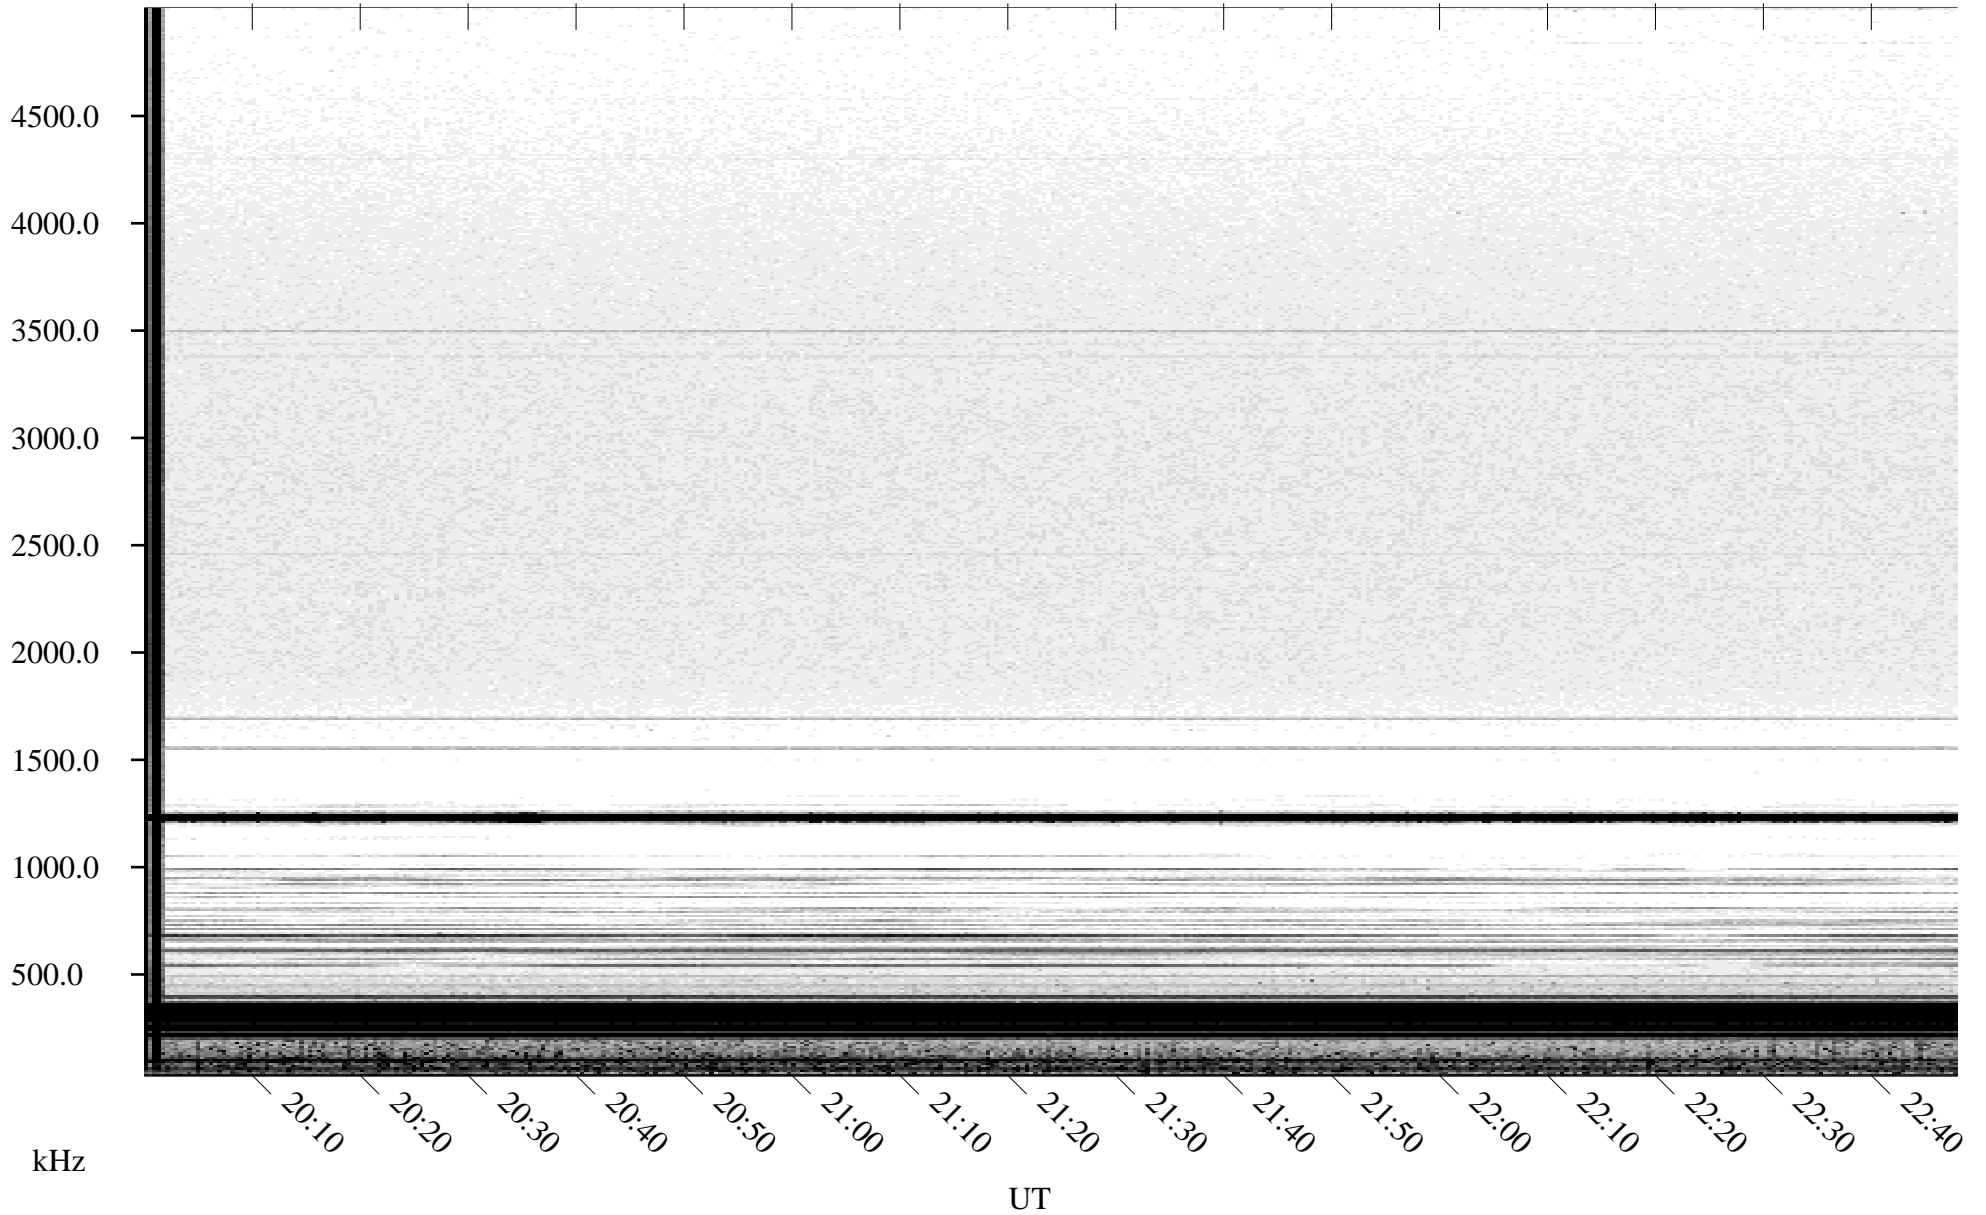

09/09/2005 Churchill, Manitoba

Linear Scale Black = 161 White = 15

ch05252l.r00m max_12

Page 1

09/09/2005 Churchill, Manitoba

Linear Scale Black = 161 White = 15

ch05252l.r00m max_12

Page 2

09/10/2005 Churchill, Manitoba

Linear Scale Black = 161 White = 15

ch05252l.r00m max_12

Page 3

09/10/2005 Churchill, Manitoba

Linear Scale Black = 161 White = 15

ch05252l.r00m max_12

Page 4

09/10/2005 Churchill, Manitoba

Linear Scale Black = 161 White = 15

ch05252l.r00m max_12

Page 5

09/10/2005 Churchill, Manitoba

Linear Scale Black = 161 White = 15

ch05252l.r00m max_12

Page 6

09/10/2005 Churchill, Manitoba

Linear Scale

Black = 161

White = 15

ch05252l.r00m max_12

Page 7

09/10/2005 Churchill, Manitoba

Linear Scale