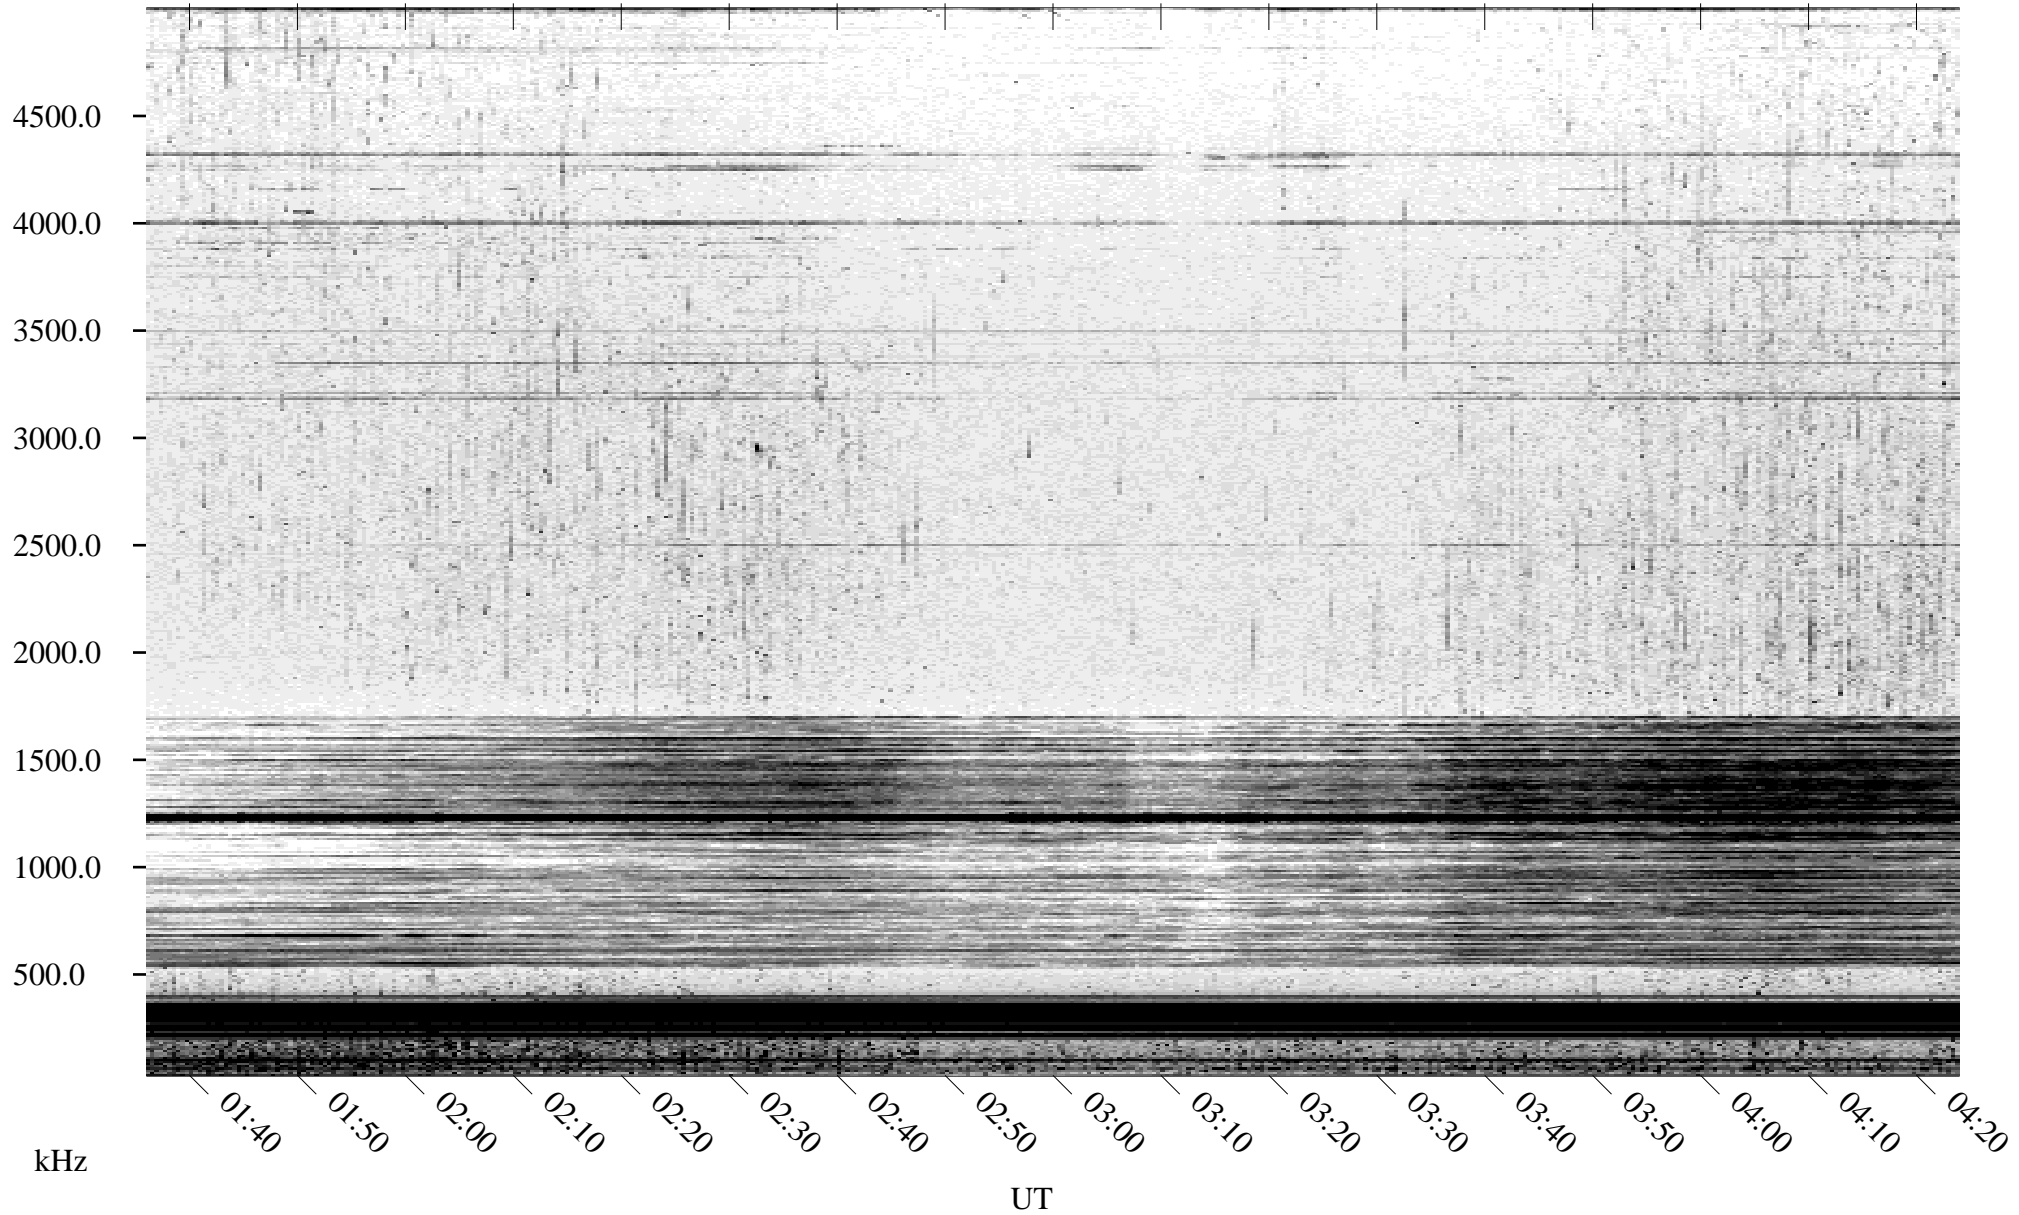

09/09/2005 Churchill, Manitoba

Linear Scale Black = 161 White = 15

ch05252l.r00m max_12

Page 1

09/09/2005 Churchill, Manitoba

Linear Scale Black = 161 White = 15

ch05252l.r00m max_12

Page 2

09/10/2005 Churchill, Manitoba

Linear Scale Black = 161 White = 15

ch05252l.r00m max_12

Page 3

09/10/2005 Churchill, Manitoba

Linear Scale Black = 161 White = 15

ch05252l.r00m max_12

Page 4

09/10/2005 Churchill, Manitoba

Linear Scale Black = 161 White = 15

ch05252l.r00m max_12

Page 5

09/10/2005 Churchill, Manitoba

Linear Scale Black = 161 White = 15

ch05252l.r00m max_12

Page 6

09/10/2005 Churchill, Manitoba

Linear Scale

Black = 161

White = 15

ch05252l.r00m max_12

Page 7

09/10/2005 Churchill, Manitoba

Linear Scale