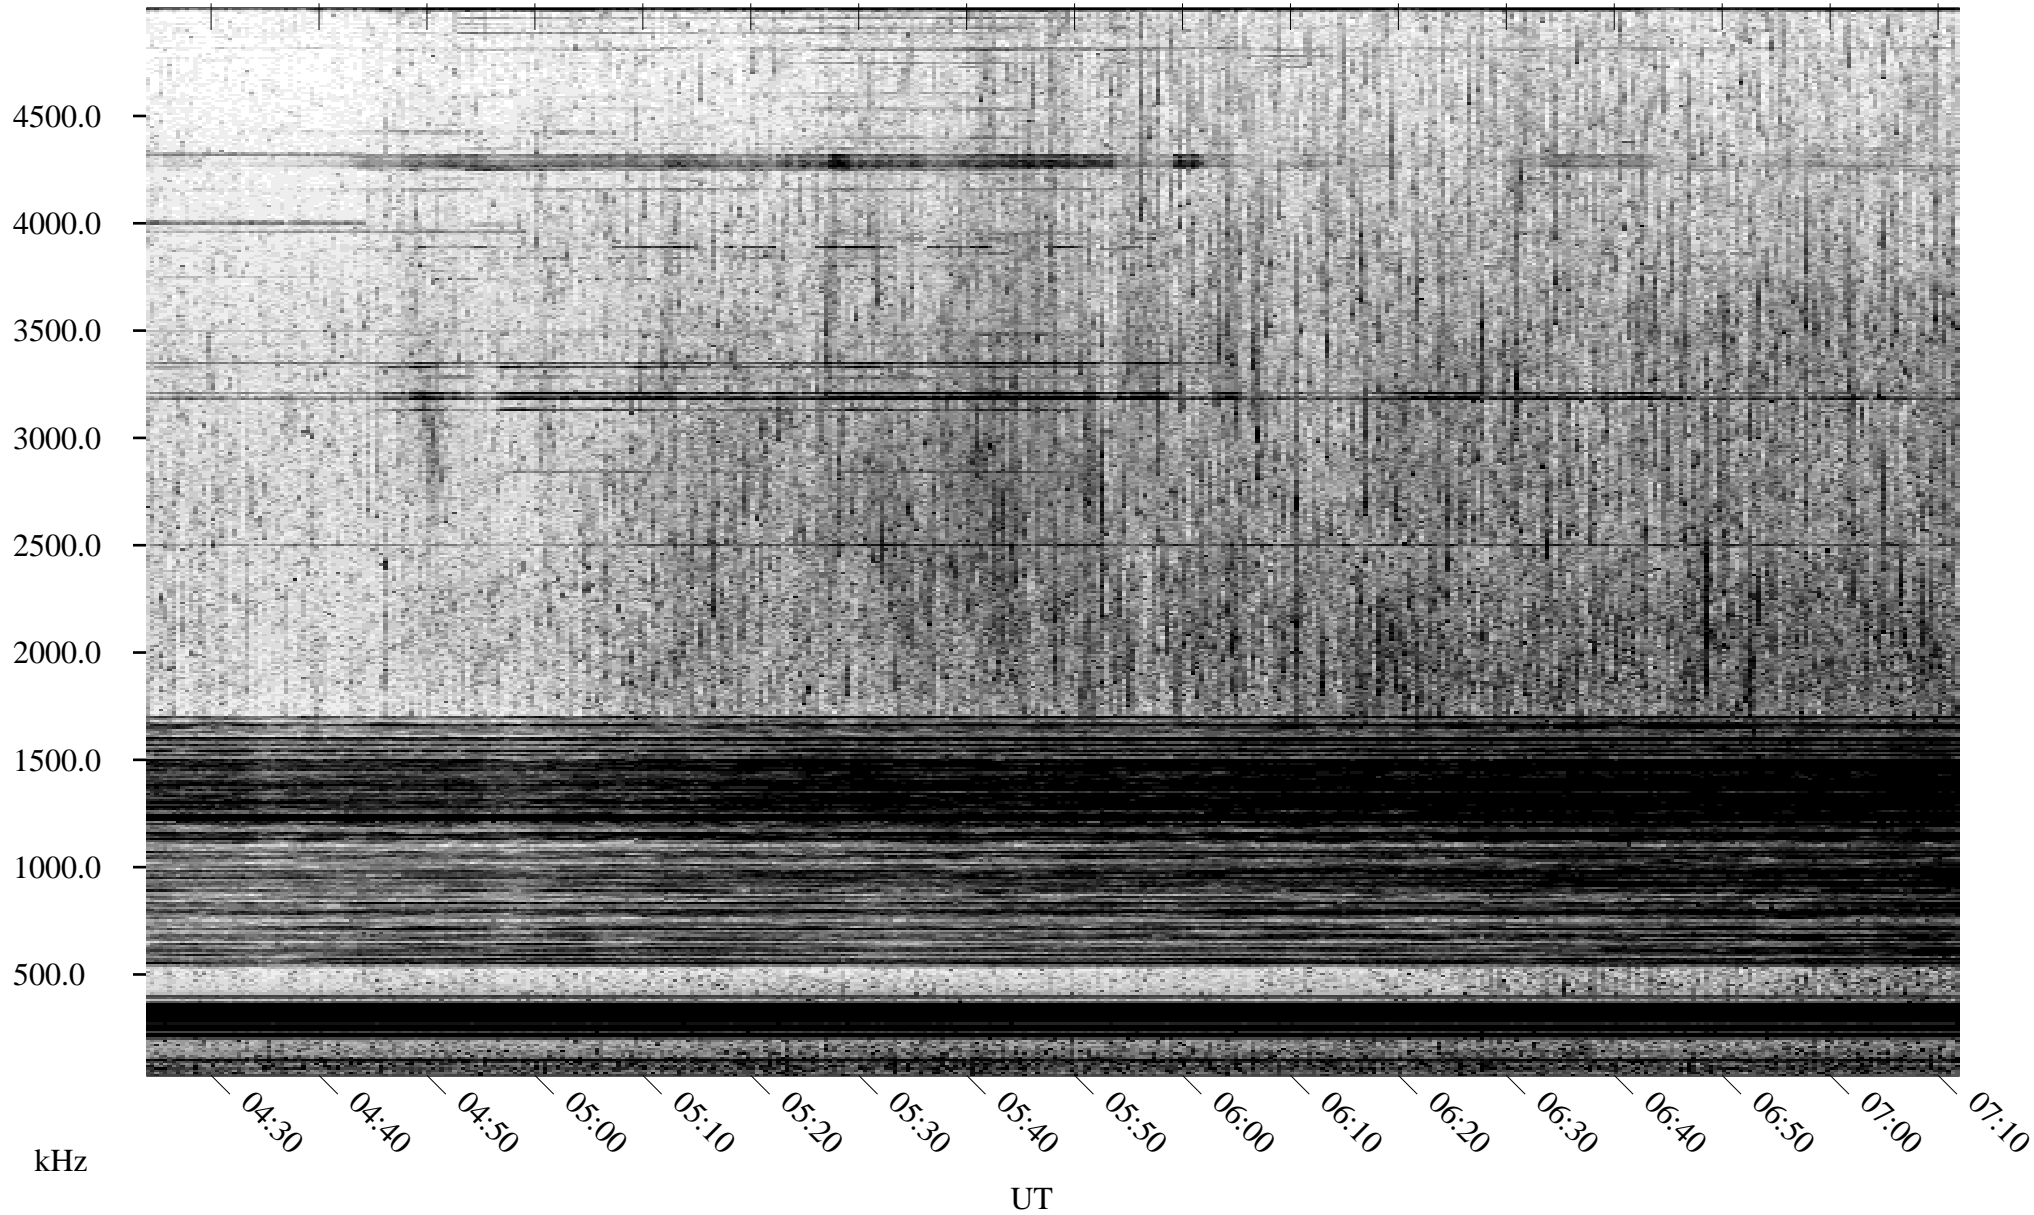

09/09/2005 Churchill, Manitoba

Linear Scale Black = 161 White = 15

ch05252l.r00m max_12

Page 1

09/09/2005 Churchill, Manitoba

Linear Scale Black = 161 White = 15

ch05252l.r00m max_12

Page 2

09/10/2005 Churchill, Manitoba

Linear Scale Black = 161 White = 15

ch05252l.r00m max_12

Page 3

09/10/2005 Churchill, Manitoba

Linear Scale Black = 161 White = 15

ch05252l.r00m max_12

Page 4

09/10/2005 Churchill, Manitoba

Linear Scale Black = 161 White = 15

ch05252l.r00m max_12

Page 5

09/10/2005 Churchill, Manitoba

Linear Scale Black = 161 White = 15

ch05252l.r00m max_12

Page 6

09/10/2005 Churchill, Manitoba

Linear Scale

Black = 161

White = 15

ch05252l.r00m max_12

Page 7

09/10/2005 Churchill, Manitoba

Linear Scale