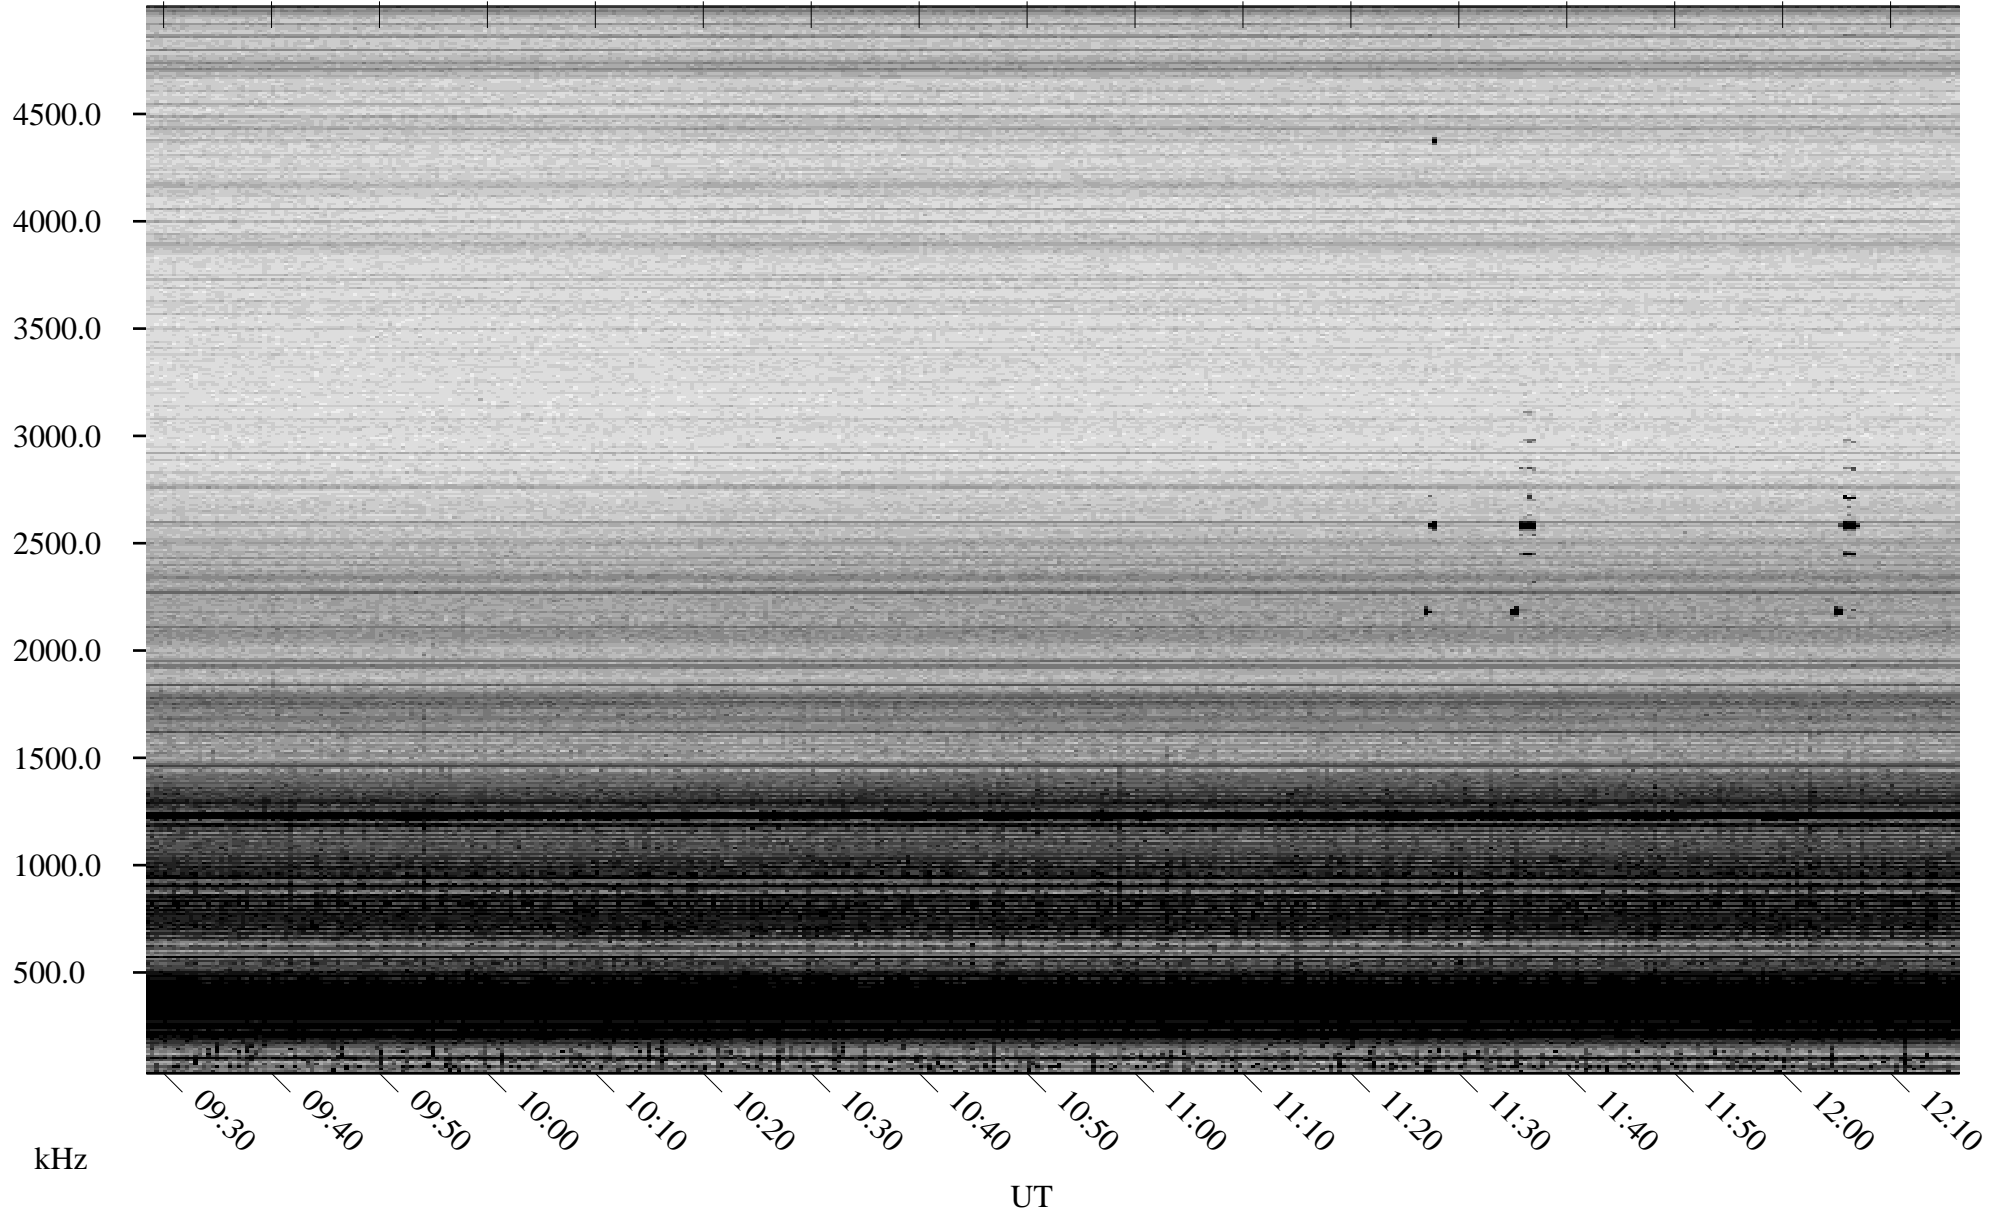

09/13/2005 Churchill, Manitoba

Linear Scale Black = 161 White = 15

ch05256l.r02m max_12

Page 1

09/13/2005 Churchill, Manitoba

Linear Scale Black = 161 White = 15

ch05256l.r02m max_12

Page 2

09/13/2005 Churchill, Manitoba

Linear Scale Black = 161 White = 15

ch05256l.r02m max_12

Page 3

09/13/2005 Churchill, Manitoba

Linear Scale Black = 161 White = 15

ch05256l.r02m max_12

Page 4

09/13/2005 Churchill, Manitoba

Linear Scale Black = 161 White = 15

ch05256l.r02m max_12

Page 5