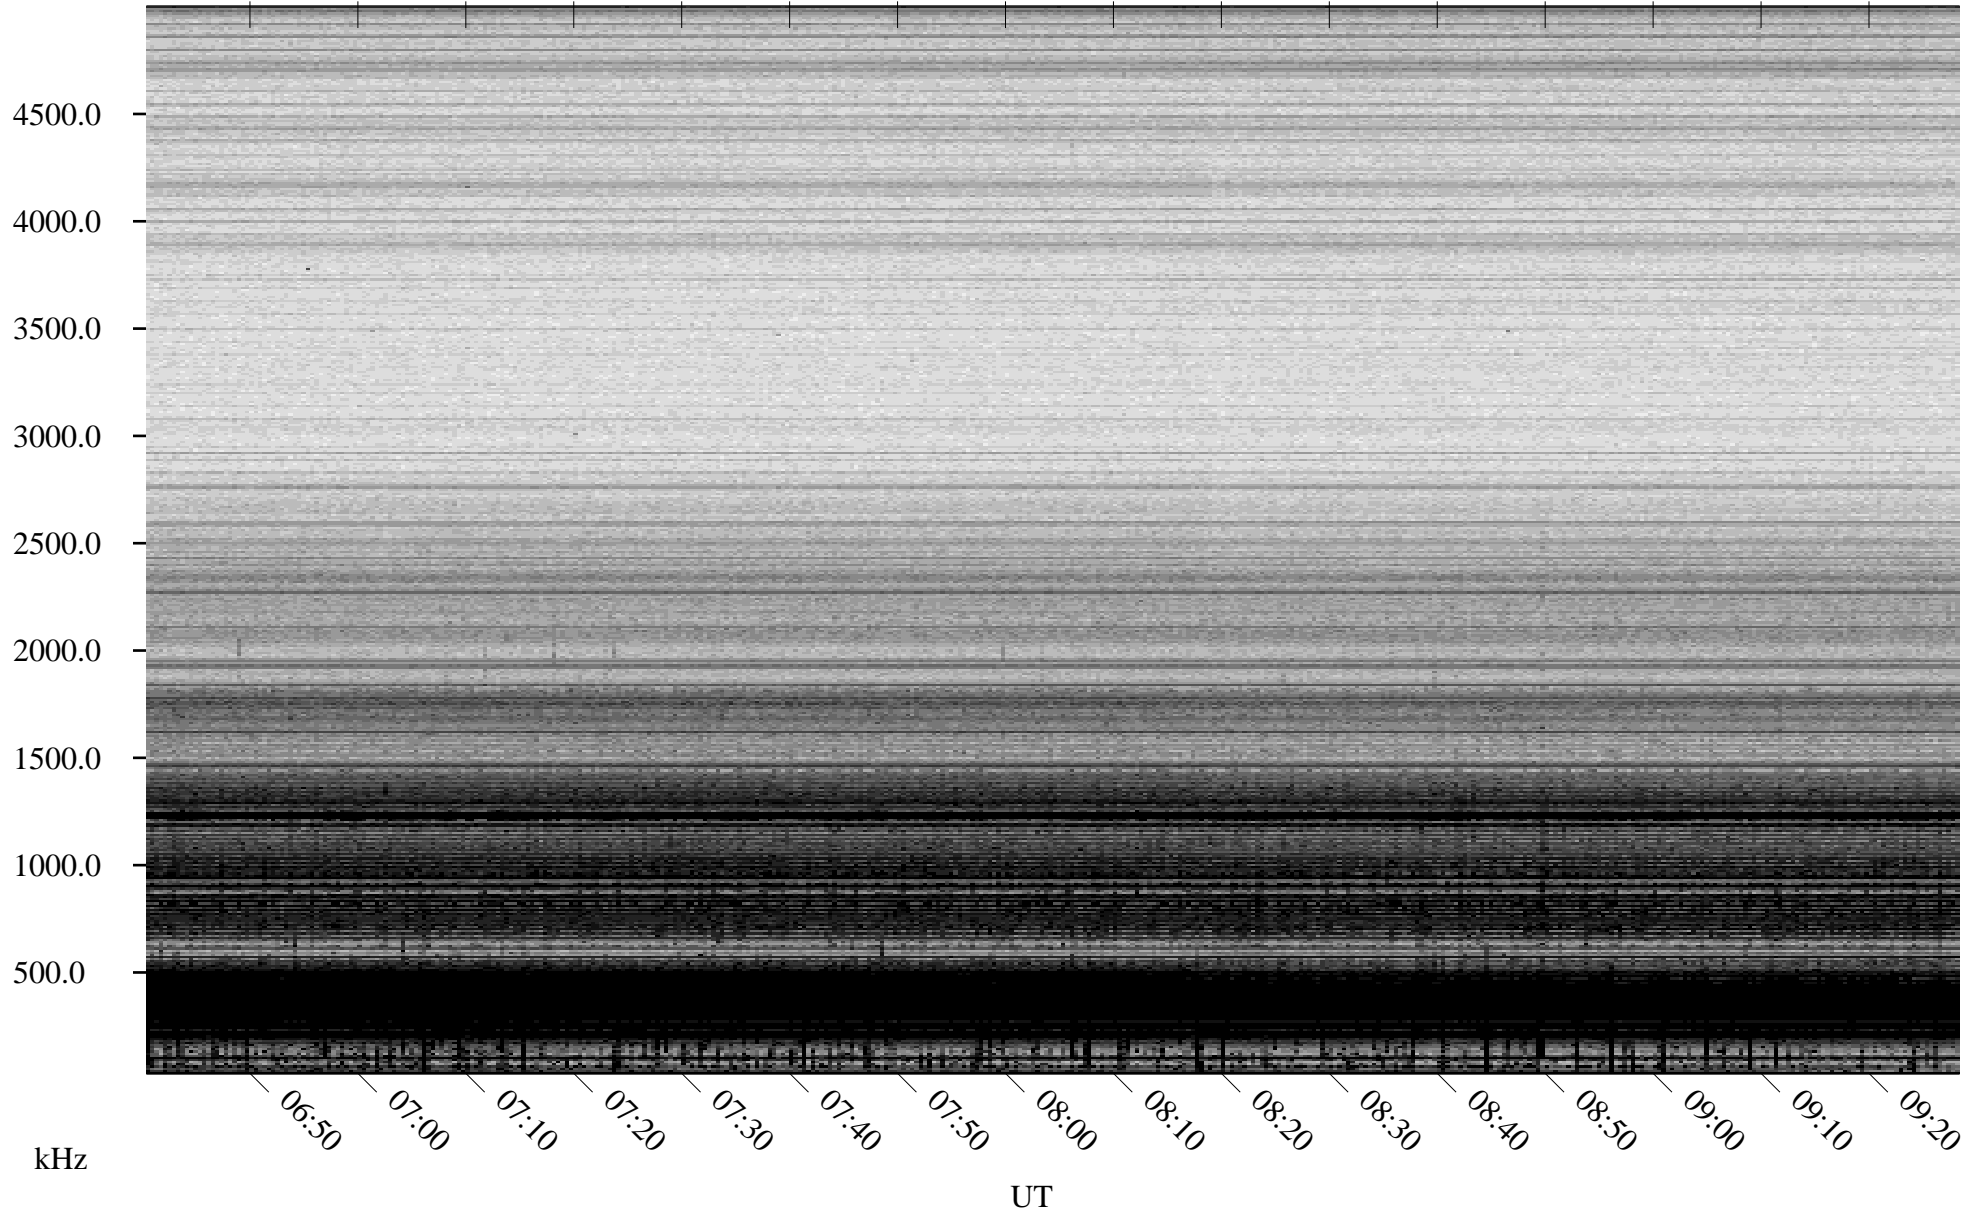

09/13/2005 Churchill, Manitoba

Linear Scale Black = 161 White = 15

ch05256l.r02m max_12

Page 1

09/13/2005 Churchill, Manitoba

Linear Scale Black = 161 White = 15

ch05256l.r02m max_12

Page 2

09/13/2005 Churchill, Manitoba

Linear Scale Black = 161 White = 15

ch05256l.r02m max_12

Page 3

09/13/2005 Churchill, Manitoba

Linear Scale Black = 161 White = 15

ch05256l.r02m max_12

Page 4

09/13/2005 Churchill, Manitoba

Linear Scale Black = 161 White = 15

ch05256l.r02m max_12

Page 5