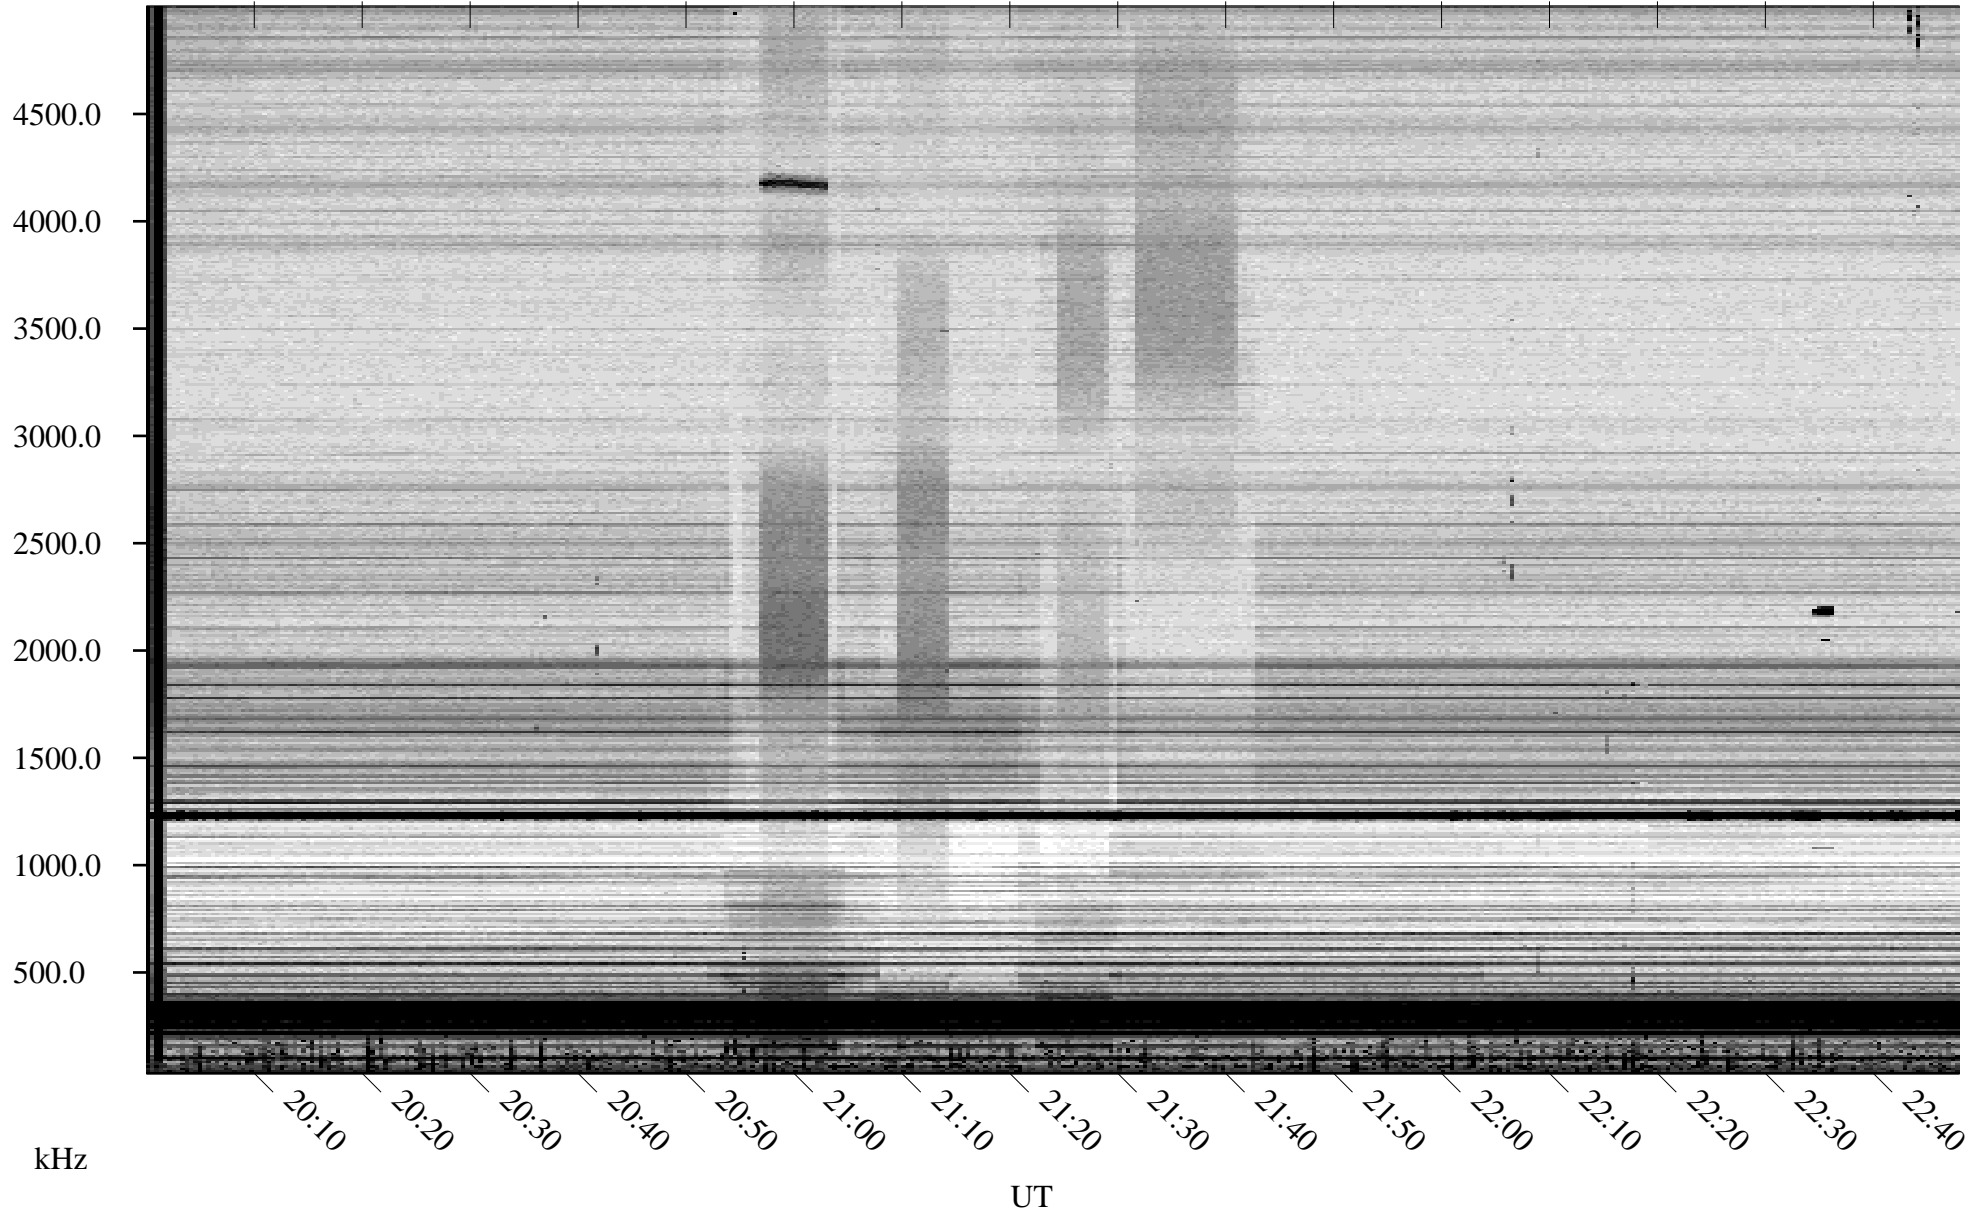

09/13/2005 Churchill, Manitoba

Linear Scale Black = 161 White = 15

ch05256l.r04m max_12

Page 1

09/13/2005 Churchill, Manitoba

Linear Scale Black = 161 White = 15

ch05256l.r04m max_12

Page 2

09/14/2005 Churchill, Manitoba

Linear Scale Black = 161 White = 15

ch05256l.r04m max_12

Page 3

kHz

UT

01:40