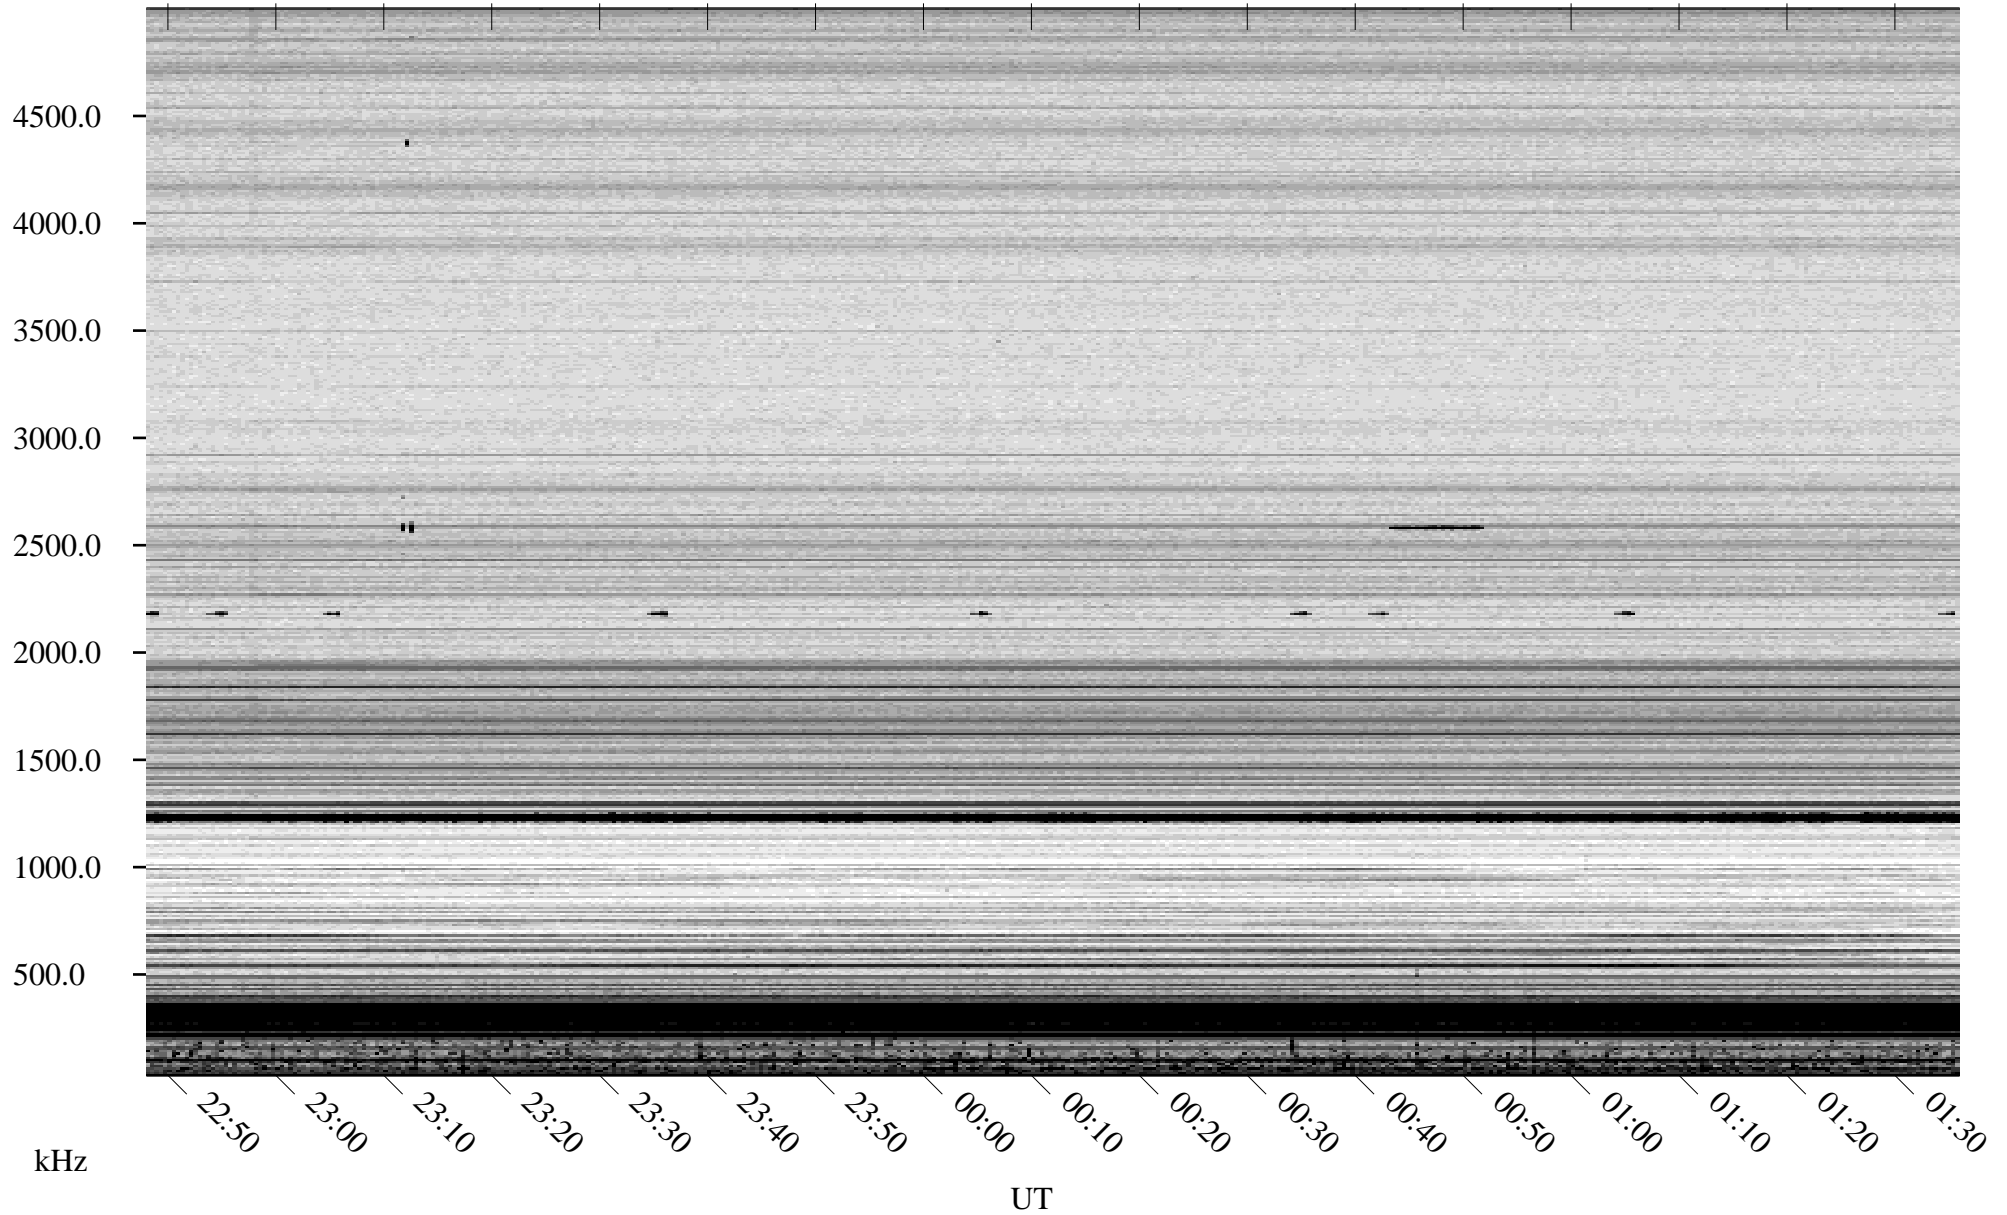

09/13/2005 Churchill, Manitoba

Linear Scale Black = 161 White = 15

ch05256l.r04m max_12

Page 1

09/13/2005 Churchill, Manitoba

Linear Scale Black = 161 White = 15

ch05256l.r04m max_12

Page 2

09/14/2005 Churchill, Manitoba

Linear Scale Black = 161 White = 15

ch05256l.r04m max_12

Page 3

kHz

UT

01:40